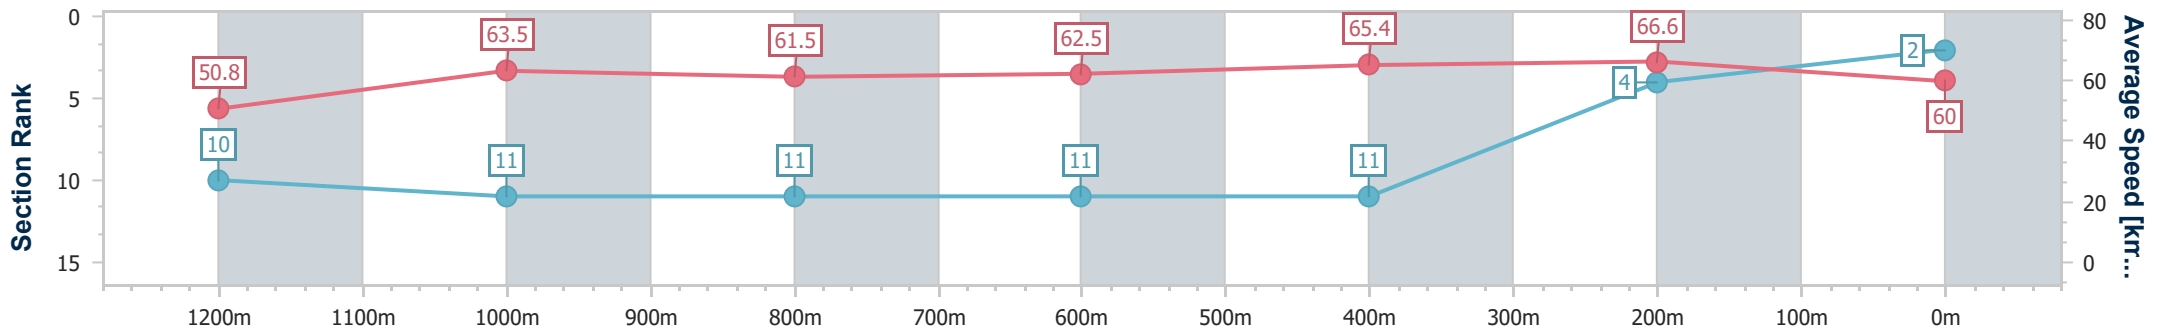

BRISBANE
RACING CLUB

Section	Overall	1200m	1000m	800m	600m	400m	200m
Section Times	1:22.92 [1] (0:13.36)	1:09.56 [1] (0:10.85)	0:58.71 [2] (0:11.83)	0:46.88 [2] (0:11.73)	0:35.15 [2] (0:11.65)	0:23.50 [2] (0:11.27)	0:12.23 [1] (0:12.23)
Average Speed [km/h]	54.0	66.7	61.0	61.8	62.5	63.8	59.0
Top Speed [km/h]	68.0	68.6	62.4	62.4	63.1	64.8	62.2
Avg. Dist. to Rail [m]	6.9	2.1	1.1	1.0	2.3	6.3	6.9
Avg. Stride Freq. [Hz]	2.3	2.4	2.3	2.3	2.3	2.4	2.3
Avg. Stride Length [m]	6.5	7.7	7.5	7.6	7.5	7.5	7.3

- [] Ranking at each section and finish
- .-.- No data available at this section
- NA No data available

Horse/Jockey Name	Blazing Harry
Final Rank	2
Fastest Section Time (Section)	0:10.84 (400m)
Top Speed [km/h] (Section)	68.6 (400m)
Race State	Finished

Eagle Farm QLD Professional
 Race 7: THE STAR GATEWAY - 1400m
 07 December 2024 - 15:53
 Track Rating: Soft 5, Weather: Fine, Rail Position: True

BRISBANE
RACING CLUB

Section	Overall	1200m	1000m	800m	600m	400m	200m
Section Times	1:22.98 [2] (0:14.22)	1:08.76 [10] (0:11.34)	0:57.42 [11] (0:11.76)	0:45.66 [11] (0:11.59)	0:34.07 [11] (0:11.21)	0:22.86 [11] (0:10.84)	0:12.02 [4] (0:12.02)
Average Speed [km/h]	50.8	63.5	61.5	62.5	65.4	66.6	60.0
Top Speed [km/h]	63.2	64.1	63.6	63.8	68.2	68.6	65.5
Avg. Dist. to Rail [m]	7.1	2.5	0.8	1.1	4.3	10.2	9.5
Avg. Stride Freq. [Hz]	2.2	2.3	2.2	2.2	2.4	2.4	2.3
Avg. Stride Length [m]	6.4	7.7	7.6	7.8	7.7	7.6	7.3