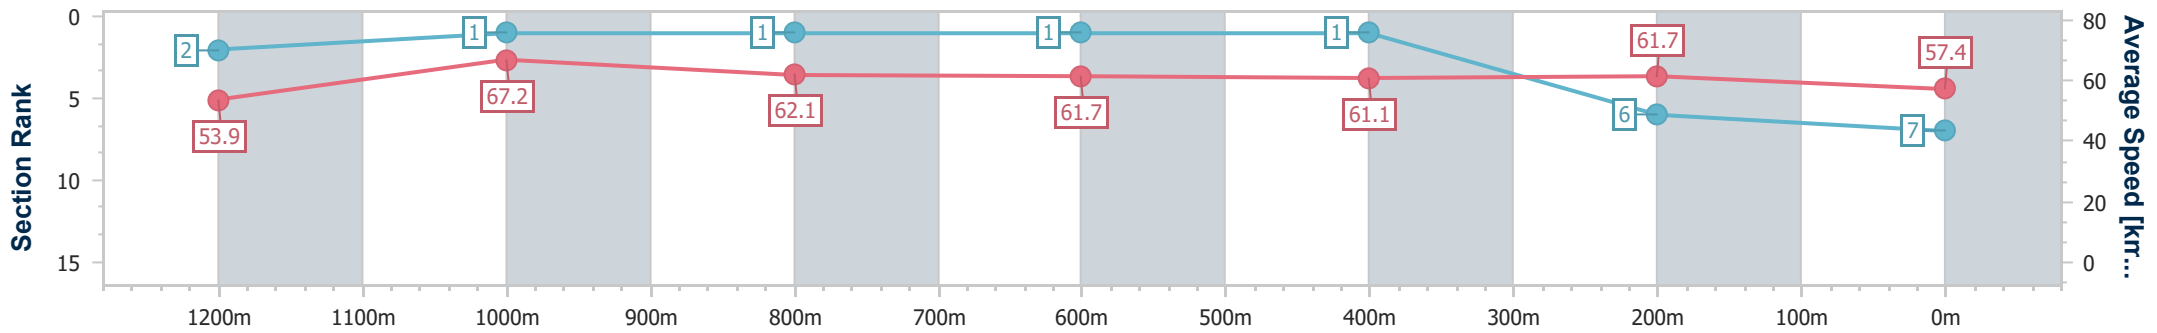

- [] Ranking at each section and finish
- .-.- No data available at this section
- NA No data available

Horse/Jockey Name	Torabella
Final Rank	7
Fastest Section Time (Section)	0:10.74 (1200m)
Top Speed [km/h] (Section)	68.7 (1200m)
Race State	Finished

Eagle Farm QLD Professional
 Race 7: THE STAR GATEWAY - 1400m
 07 December 2024 - 15:53
 Track Rating: Soft 5, Weather: Fine, Rail Position: True

BRISBANE
RACING CLUB

Section	Overall	1200m	1000m	800m	600m	400m	200m
Section Times	1:23.61 [7] (0:13.39)	1:10.22 [2] (0:10.74)	0:59.48 [1] (0:11.68)	0:47.80 [1] (0:11.72)	0:36.08 [1] (0:11.84)	0:24.24 [1] (0:11.68)	0:12.56 [6] (0:12.56)
Average Speed [km/h]	53.9	67.2	62.1	61.7	61.1	61.7	57.4
Top Speed [km/h]	68.6	68.7	66.3	62.0	62.0	63.0	59.4
Avg. Dist. to Rail [m]	8.9	3.2	1.1	0.7	1.6	5.3	6.3
Avg. Stride Freq. [Hz]	2.3	2.4	2.3	2.3	2.3	2.4	2.3
Avg. Stride Length [m]	6.4	7.8	7.5	7.5	7.2	7.3	7.1