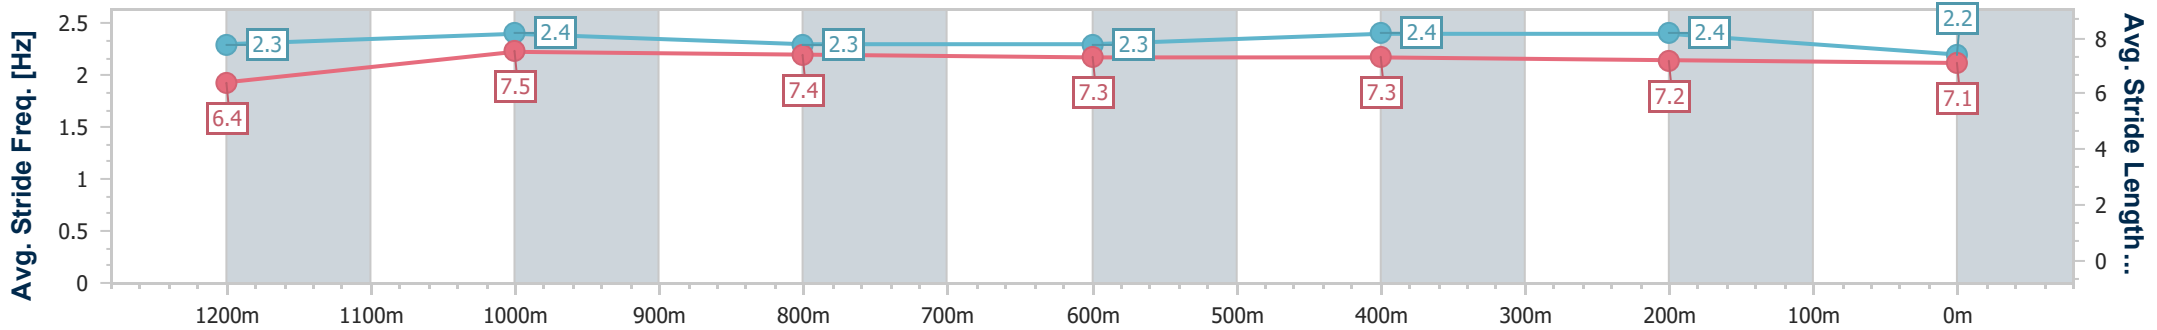

Eagle Farm QLD Professional
 Race 7: THE STAR GATEWAY - 1400m
 07 December 2024 - 15:53
 Track Rating: Soft 5, Weather: Fine, Rail Position: True

BRISBANE
RACING CLUB

Section	Overall	1200m	1000m	800m	600m	400m	200m
Section Times	1:23.80 [8] (0:13.98)	1:09.82 [8] (0:11.19)	0:58.63 [8] (0:11.80)	0:46.83 [8] (0:11.76)	0:35.07 [9] (0:11.31)	0:23.76 [8] (0:11.19)	0:12.57 [9] (0:12.57)
Average Speed [km/h]	51.7	64.2	61.8	61.9	65.2	64.1	57.4
Top Speed [km/h]	66.2	66.8	62.5	63.3	66.9	67.2	60.7
Avg. Dist. to Rail [m]	8.7	3.6	2.6	2.3	4.2	10.2	11.0
Avg. Stride Freq. [Hz]	2.2	2.3	2.2	2.2	2.3	2.3	2.2
Avg. Stride Length [m]	6.6	7.7	7.7	7.8	7.8	7.7	7.3

- [] Ranking at each section and finish
- .-.- No data available at this section
- NA No data available

Horse/Jockey Name	Mickey's Medal
Final Rank	9
Fastest Section Time (Section)	0:11.12 (1200m)
Top Speed [km/h] (Section)	66.5 (Overall)
Race State	Finished

Eagle Farm QLD Professional
 Race 7: THE STAR GATEWAY - 1400m
 07 December 2024 - 15:53
 Track Rating: Soft 5, Weather: Fine, Rail Position: True

BRISBANE
 RACING CLUB

Section	Overall	1200m	1000m	800m	600m	400m	200m
Section Times	1:23.96 [9] (0:13.62)	1:10.34 [4] (0:11.12)	0:59.22 [5] (0:11.78)	0:47.44 [5] (0:11.76)	0:35.68 [5] (0:11.47)	0:24.21 [5] (0:11.43)	0:12.78 [8] (0:12.78)
Average Speed [km/h]	53.0	64.9	61.9	61.5	63.9	62.9	56.5
Top Speed [km/h]	66.5	66.2	63.2	62.1	65.2	64.9	60.5
Avg. Dist. to Rail [m]	5.5	3.5	2.2	1.6	3.5	11.2	10.6
Avg. Stride Freq. [Hz]	2.3	2.4	2.3	2.3	2.4	2.4	2.2
Avg. Stride Length [m]	6.4	7.5	7.4	7.3	7.3	7.2	7.1