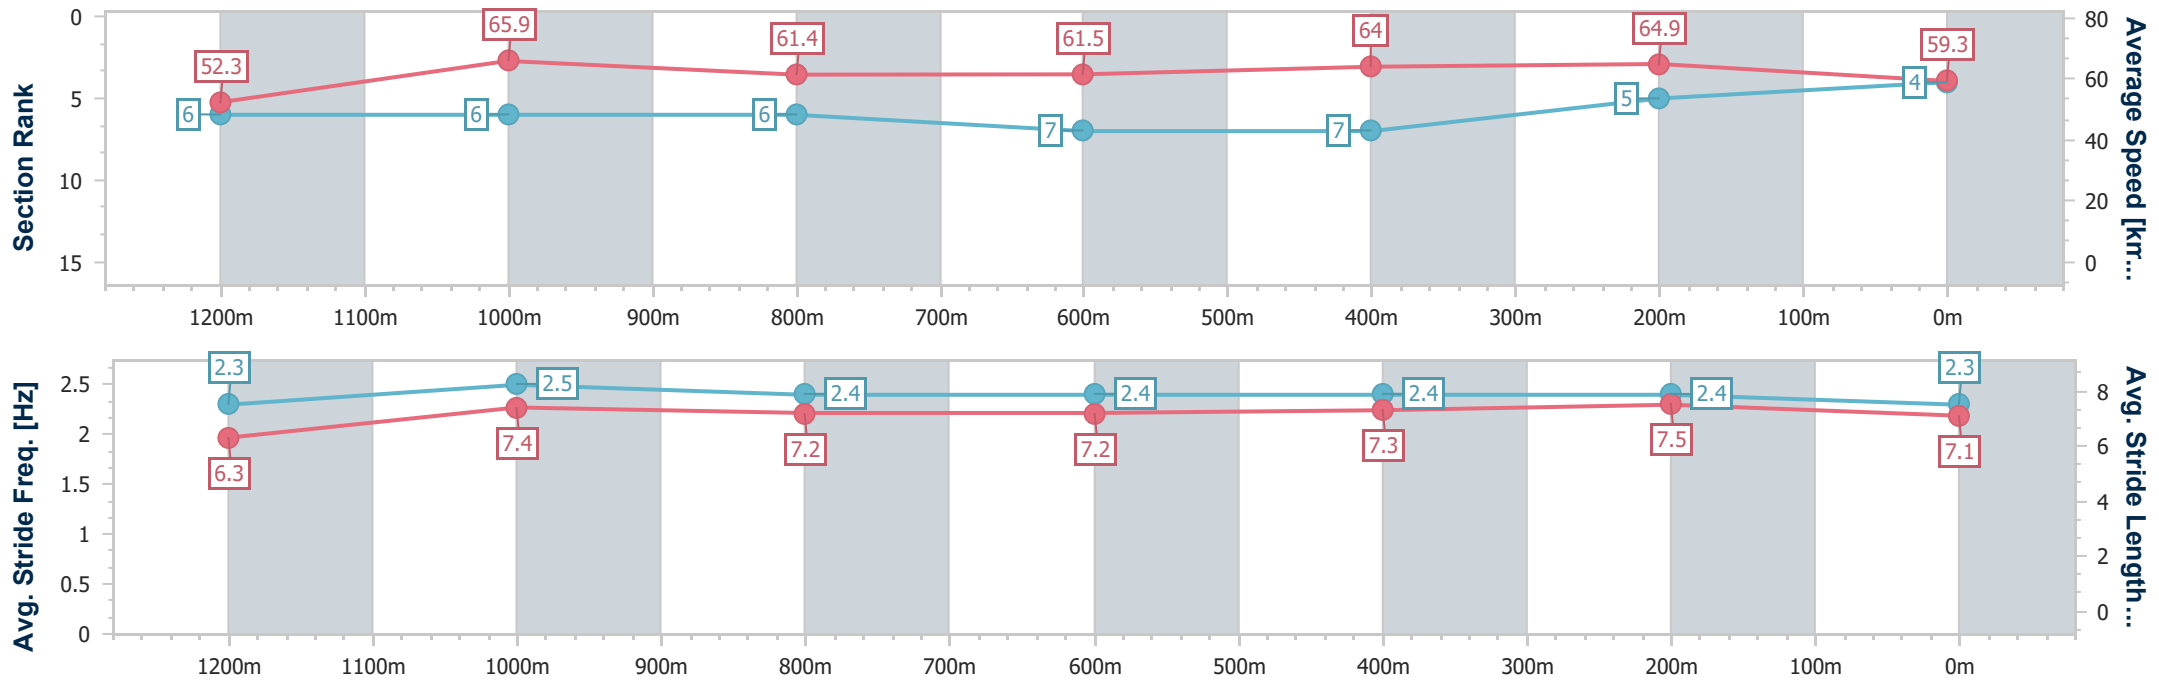

Eagle Farm QLD Professional
 Race 7: THE STAR GATEWAY - 1400m
 07 December 2024 - 15:53
 Track Rating: Soft 5, Weather: Fine, Rail Position: True

BRISBANE
RACING CLUB

Section	Overall	1200m	1000m	800m	600m	400m	200m
Section Times	1:23.00 [3] (0:13.93)	1:09.07 [7] (0:11.08)	0:57.99 [7] (0:11.74)	0:46.25 [7] (0:11.72)	0:34.53 [6] (0:11.28)	0:23.25 [4] (0:10.97)	0:12.28 [2] (0:12.28)
Average Speed [km/h]	51.8	65.1	62.0	62.2	65.0	65.8	58.5
Top Speed [km/h]	65.7	66.4	63.1	63.8	66.9	67.4	63.5
Avg. Dist. to Rail [m]	5.0	2.6	2.0	2.4	4.6	10.2	7.1
Avg. Stride Freq. [Hz]	2.4	2.4	2.3	2.3	2.4	2.5	2.4
Avg. Stride Length [m]	6.1	7.5	7.5	7.5	7.6	7.4	6.9

- [] Ranking at each section and finish
- .-.- No data available at this section
- NA No data available

Horse/Jockey Name	Acres Away
Final Rank	4
Fastest Section Time (Section)	0:10.96 (1200m)
Top Speed [km/h] (Section)	67.6 (400m)
Race State	Finished

Eagle Farm QLD Professional
 Race 7: THE STAR GATEWAY - 1400m
 07 December 2024 - 15:53
 Track Rating: Soft 5, Weather: Fine, Rail Position: True

BRISBANE
RACING CLUB

Section	Overall	1200m	1000m	800m	600m	400m	200m
Section Times	1:23.15 [4] (0:13.79)	1:09.36 [6] (0:10.96)	0:58.40 [6] (0:11.83)	0:46.57 [6] (0:11.91)	0:34.66 [7] (0:11.42)	0:23.24 [7] (0:11.12)	0:12.12 [5] (0:12.12)
Average Speed [km/h]	52.3	65.9	61.4	61.5	64.0	64.9	59.3
Top Speed [km/h]	66.8	67.3	62.5	62.4	66.7	67.6	62.5
Avg. Dist. to Rail [m]	3.2	2.4	2.4	3.2	3.6	6.3	5.7
Avg. Stride Freq. [Hz]	2.3	2.5	2.4	2.4	2.4	2.4	2.3
Avg. Stride Length [m]	6.3	7.4	7.2	7.2	7.3	7.5	7.1