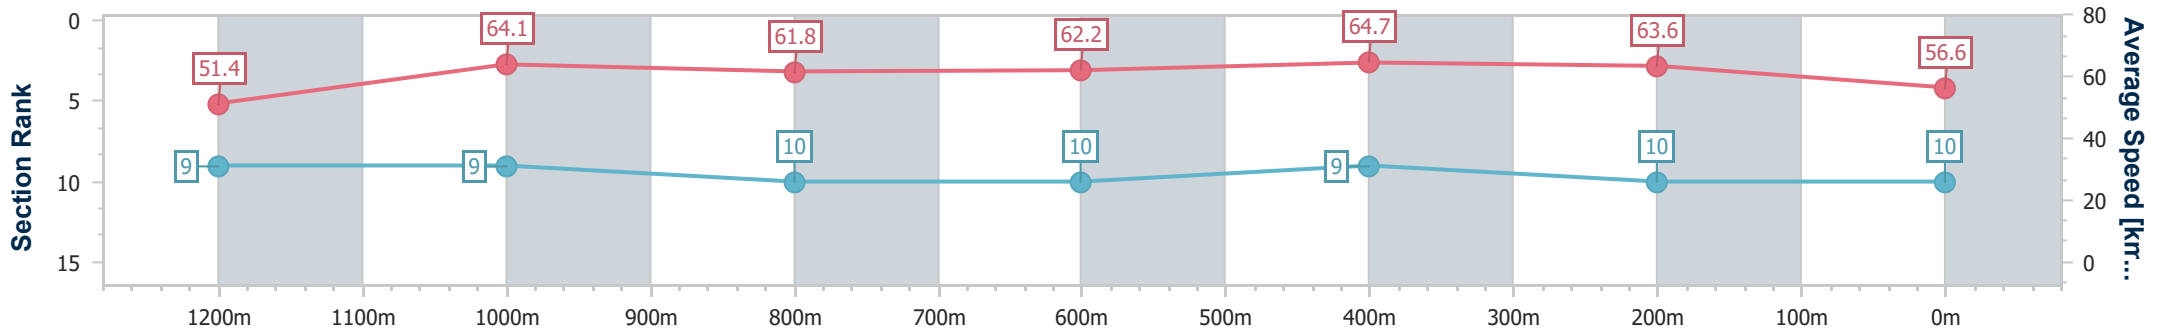

- [] Ranking at each section and finish
- .-.- No data available at this section
- NA No data available

Horse/Jockey Name	Deep Respect
Final Rank	10
Fastest Section Time (Section)	0:11.26 (1200m)
Top Speed [km/h] (Section)	65.6 (600m)
Race State	Finished

Eagle Farm QLD Professional
 Race 7: THE STAR GATEWAY - 1400m
 07 December 2024 - 15:53
 Track Rating: Soft 5, Weather: Fine, Rail Position: True

BRISBANE
 RACING CLUB

Section	Overall	1200m	1000m	800m	600m	400m	200m
Section Times	1:24.16 [10] (0:14.05)	1:10.11 [9] (0:11.26)	0:58.85 [9] (0:11.73)	0:47.12 [10] (0:11.73)	0:35.39 [10] (0:11.31)	0:24.08 [9] (0:11.31)	0:12.77 [10] (0:12.77)
Average Speed [km/h]	51.4	64.1	61.8	62.2	64.7	63.6	56.6
Top Speed [km/h]	64.8	64.9	62.4	63.6	65.6	65.5	60.3
Avg. Dist. to Rail [m]	6.4	2.7	1.6	2.5	3.7	8.8	8.3
Avg. Stride Freq. [Hz]	2.3	2.3	2.3	2.3	2.4	2.4	2.2
Avg. Stride Length [m]	6.3	7.7	7.5	7.5	7.5	7.4	7.0