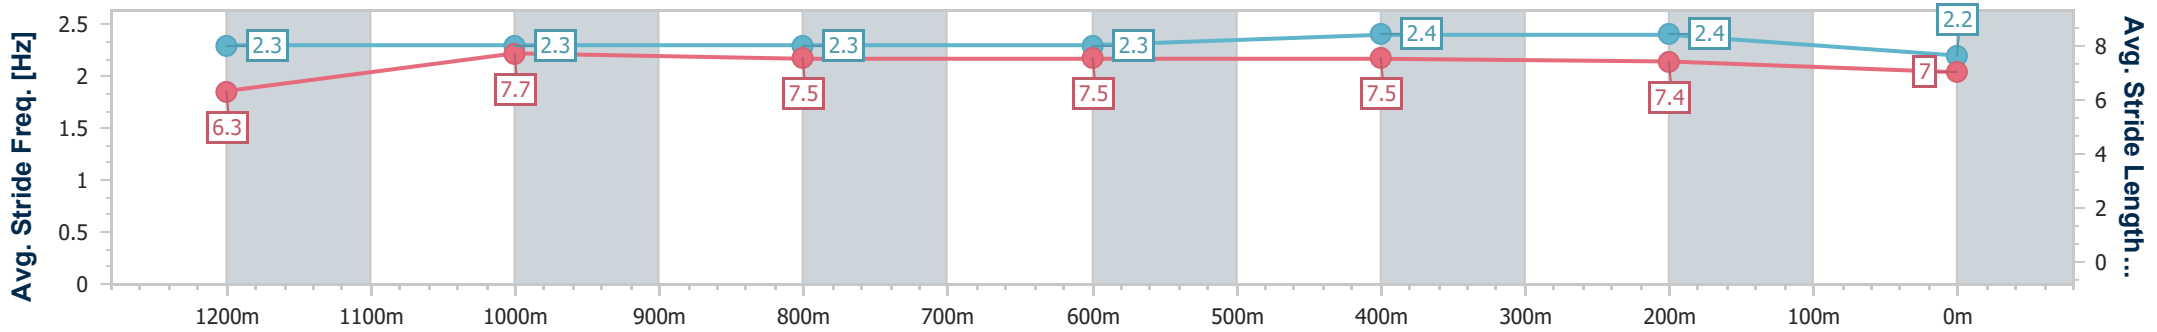

Eagle Farm QLD Professional
 Race 7: THE STAR GATEWAY - 1400m
 07 December 2024 - 15:53
 Track Rating: Soft 5, Weather: Fine, Rail Position: True

BRISBANE
 RACING CLUB

Section	Overall	1200m	1000m	800m	600m	400m	200m
Section Times	1:23.96 [9] (0:13.62)	1:10.34 [4] (0:11.12)	0:59.22 [5] (0:11.78)	0:47.44 [5] (0:11.76)	0:35.68 [5] (0:11.47)	0:24.21 [5] (0:11.43)	0:12.78 [8] (0:12.78)
Average Speed [km/h]	53.0	64.9	61.9	61.5	63.9	62.9	56.5
Top Speed [km/h]	66.5	66.2	63.2	62.1	65.2	64.9	60.5
Avg. Dist. to Rail [m]	5.5	3.5	2.2	1.6	3.5	11.2	10.6
Avg. Stride Freq. [Hz]	2.3	2.4	2.3	2.3	2.4	2.4	2.2
Avg. Stride Length [m]	6.4	7.5	7.4	7.3	7.3	7.2	7.1

- [] Ranking at each section and finish
- .-.- No data available at this section
- NA No data available

Horse/Jockey Name	Deep Respect
Final Rank	10
Fastest Section Time (Section)	0:11.26 (1200m)
Top Speed [km/h] (Section)	65.6 (600m)
Race State	Finished

Eagle Farm QLD Professional
 Race 7: THE STAR GATEWAY - 1400m
 07 December 2024 - 15:53
 Track Rating: Soft 5, Weather: Fine, Rail Position: True

BRISBANE
 RACING CLUB

Section	Overall	1200m	1000m	800m	600m	400m	200m
Section Times	1:24.16 [10] (0:14.05)	1:10.11 [9] (0:11.26)	0:58.85 [9] (0:11.73)	0:47.12 [10] (0:11.73)	0:35.39 [10] (0:11.31)	0:24.08 [9] (0:11.31)	0:12.77 [10] (0:12.77)
Average Speed [km/h]	51.4	64.1	61.8	62.2	64.7	63.6	56.6
Top Speed [km/h]	64.8	64.9	62.4	63.6	65.6	65.5	60.3
Avg. Dist. to Rail [m]	6.4	2.7	1.6	2.5	3.7	8.8	8.3
Avg. Stride Freq. [Hz]	2.3	2.3	2.3	2.3	2.4	2.4	2.2
Avg. Stride Length [m]	6.3	7.7	7.5	7.5	7.5	7.4	7.0