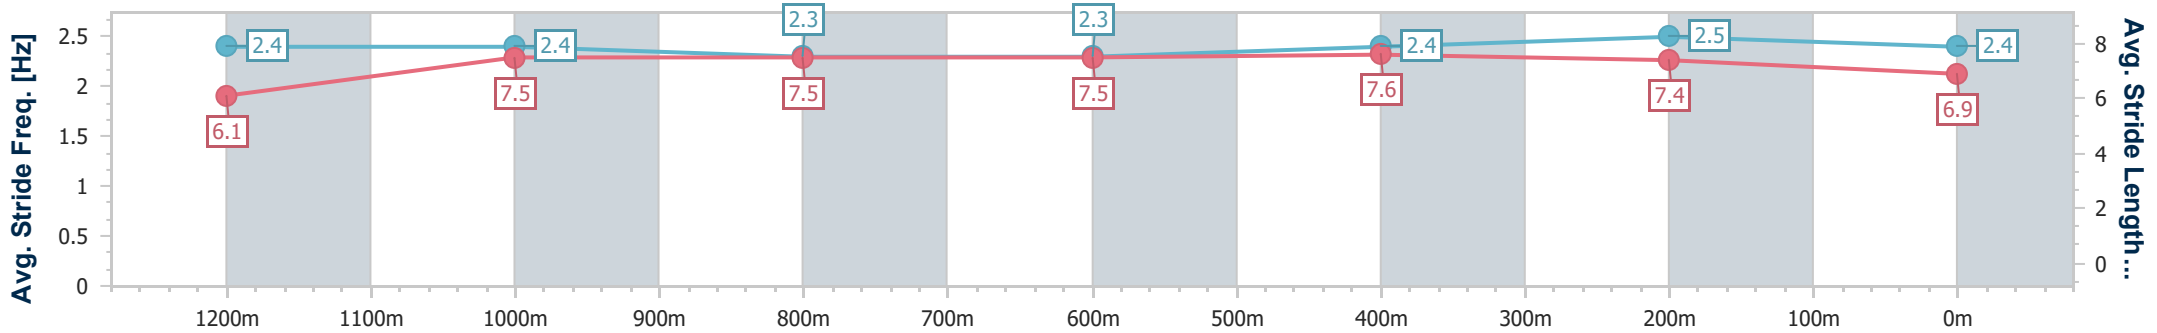

Eagle Farm QLD Professional
 Race 7: THE STAR GATEWAY - 1400m
 07 December 2024 - 15:53
 Track Rating: Soft 5, Weather: Fine, Rail Position: True

BRISBANE
RACING CLUB

Section	Overall	1200m	1000m	800m	600m	400m	200m
Section Times	1:23.00 [3] (0:13.93)	1:09.07 [7] (0:11.08)	0:57.99 [7] (0:11.74)	0:46.25 [7] (0:11.72)	0:34.53 [6] (0:11.28)	0:23.25 [4] (0:10.97)	0:12.28 [2] (0:12.28)
Average Speed [km/h]	51.8	65.1	62.0	62.2	65.0	65.8	58.5
Top Speed [km/h]	65.7	66.4	63.1	63.8	66.9	67.4	63.5
Avg. Dist. to Rail [m]	5.0	2.6	2.0	2.4	4.6	10.2	7.1
Avg. Stride Freq. [Hz]	2.4	2.4	2.3	2.3	2.4	2.5	2.4
Avg. Stride Length [m]	6.1	7.5	7.5	7.5	7.6	7.4	6.9