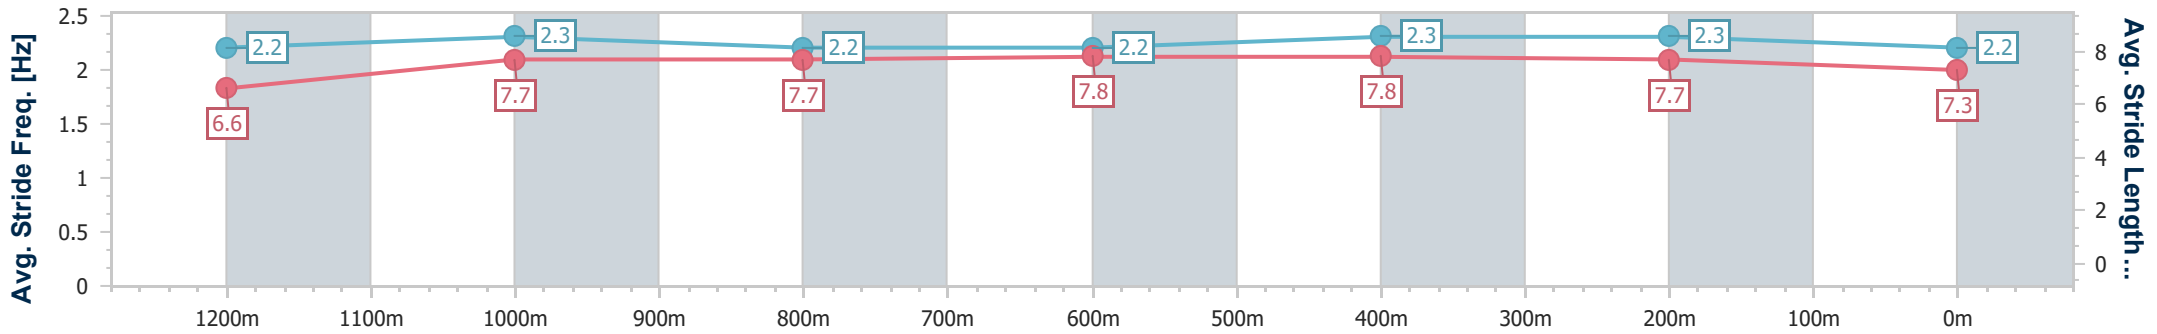

Eagle Farm QLD Professional
 Race 7: THE STAR GATEWAY - 1400m
 07 December 2024 - 15:53
 Track Rating: Soft 5, Weather: Fine, Rail Position: True

BRISBANE
RACING CLUB

Section	Overall	1200m	1000m	800m	600m	400m	200m
Section Times	1:23.61 [7] (0:13.39)	1:10.22 [2] (0:10.74)	0:59.48 [1] (0:11.68)	0:47.80 [1] (0:11.72)	0:36.08 [1] (0:11.84)	0:24.24 [1] (0:11.68)	0:12.56 [6] (0:12.56)
Average Speed [km/h]	53.9	67.2	62.1	61.7	61.1	61.7	57.4
Top Speed [km/h]	68.6	68.7	66.3	62.0	62.0	63.0	59.4
Avg. Dist. to Rail [m]	8.9	3.2	1.1	0.7	1.6	5.3	6.3
Avg. Stride Freq. [Hz]	2.3	2.4	2.3	2.3	2.3	2.4	2.3
Avg. Stride Length [m]	6.4	7.8	7.5	7.5	7.2	7.3	7.1

- [] Ranking at each section and finish
- .-.- No data available at this section
- NA No data available

Horse/Jockey Name	Exceed Speed
Final Rank	8
Fastest Section Time (Section)	0:11.19 (1200m)
Top Speed [km/h] (Section)	67.2 (400m)
Race State	Finished

Eagle Farm QLD Professional
 Race 7: THE STAR GATEWAY - 1400m
 07 December 2024 - 15:53
 Track Rating: Soft 5, Weather: Fine, Rail Position: True

BRISBANE
RACING CLUB

Section	Overall	1200m	1000m	800m	600m	400m	200m
Section Times	1:23.80 [8] (0:13.98)	1:09.82 [8] (0:11.19)	0:58.63 [8] (0:11.80)	0:46.83 [8] (0:11.76)	0:35.07 [9] (0:11.31)	0:23.76 [8] (0:11.19)	0:12.57 [9] (0:12.57)
Average Speed [km/h]	51.7	64.2	61.8	61.9	65.2	64.1	57.4
Top Speed [km/h]	66.2	66.8	62.5	63.3	66.9	67.2	60.7
Avg. Dist. to Rail [m]	8.7	3.6	2.6	2.3	4.2	10.2	11.0
Avg. Stride Freq. [Hz]	2.2	2.3	2.2	2.2	2.3	2.3	2.2
Avg. Stride Length [m]	6.6	7.7	7.7	7.8	7.8	7.7	7.3