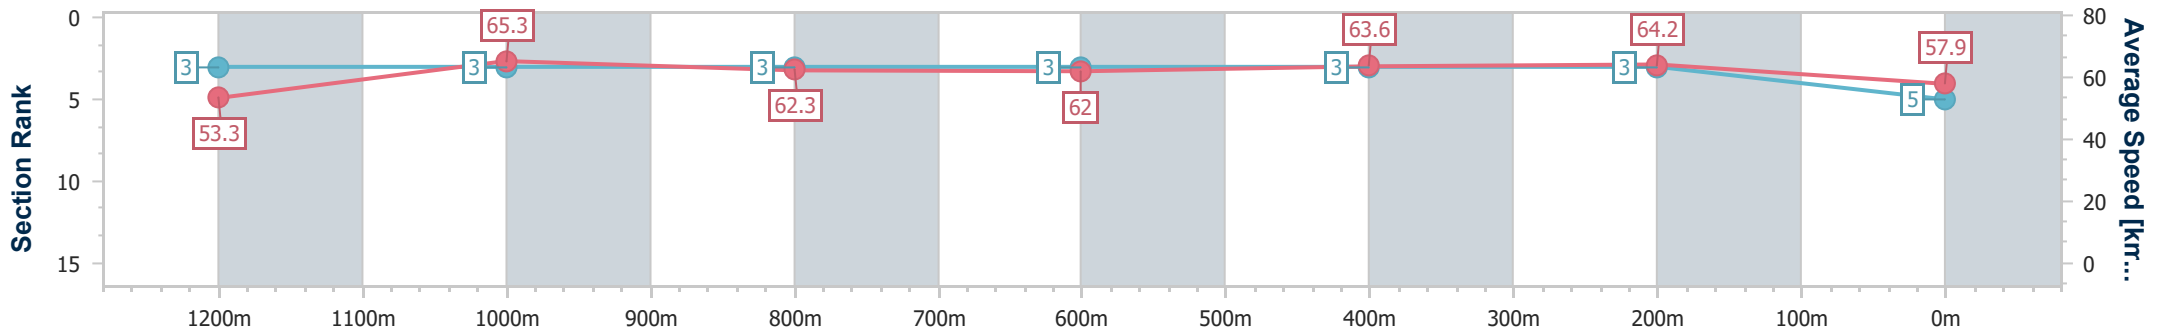

- [] Ranking at each section and finish
- .-.- No data available at this section
- NA No data available

Horse/Jockey Name	Mister Bianco
Final Rank	5
Fastest Section Time (Section)	0:11.01 (1200m)
Top Speed [km/h] (Section)	67.1 (1200m)
Race State	Finished

Eagle Farm QLD Professional
 Race 7: THE STAR GATEWAY - 1400m
 07 December 2024 - 15:53
 Track Rating: Soft 5, Weather: Fine, Rail Position: True

BRISBANE
RACING CLUB

Section	Overall	1200m	1000m	800m	600m	400m	200m
Section Times	1:23.23 [5] (0:13.55)	1:09.68 [3] (0:11.01)	0:58.67 [3] (0:11.69)	0:46.98 [3] (0:11.85)	0:35.13 [3] (0:11.53)	0:23.60 [3] (0:11.21)	0:12.39 [3] (0:12.39)
Average Speed [km/h]	53.3	65.3	62.3	62.0	63.6	64.2	57.9
Top Speed [km/h]	66.4	67.1	63.7	63.5	64.0	65.7	62.2
Avg. Dist. to Rail [m]	4.2	2.9	2.4	3.9	3.6	8.0	7.1
Avg. Stride Freq. [Hz]	2.2	2.3	2.2	2.2	2.2	2.3	2.2
Avg. Stride Length [m]	6.8	7.9	7.9	7.8	7.8	7.7	7.4