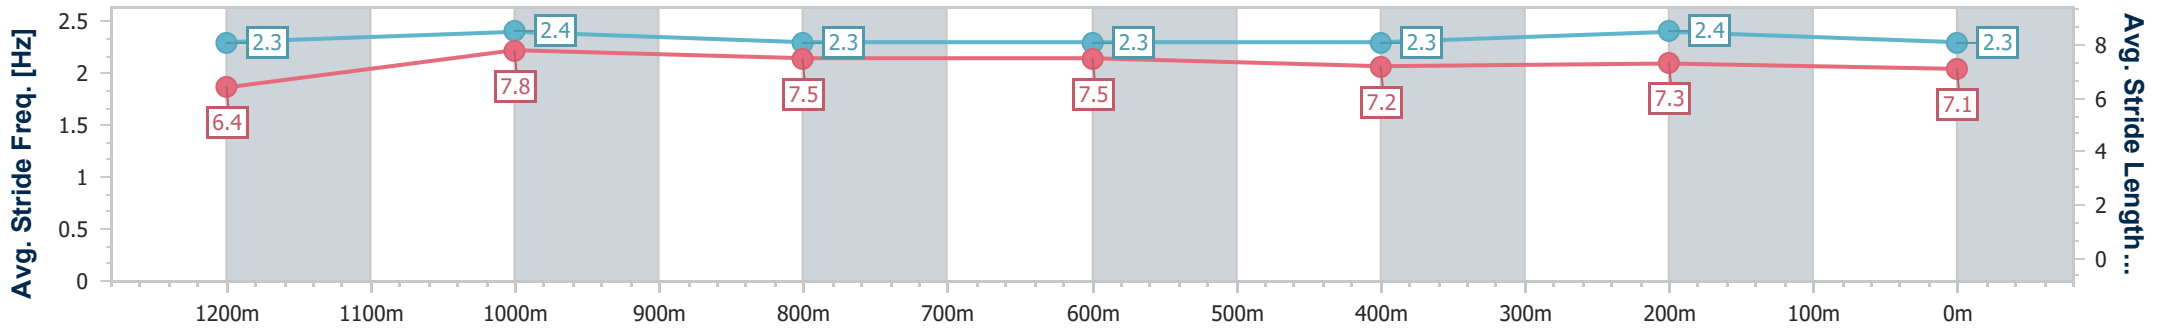

Eagle Farm QLD Professional
 Race 7: THE STAR GATEWAY - 1400m
 07 December 2024 - 15:53
 Track Rating: Soft 5, Weather: Fine, Rail Position: True

BRISBANE
RACING CLUB

Section	Overall	1200m	1000m	800m	600m	400m	200m
Section Times	1:23.54 [6] (0:13.67)	1:09.87 [5] (0:10.94)	0:58.93 [4] (0:11.76)	0:47.17 [4] (0:11.85)	0:35.32 [4] (0:11.59)	0:23.73 [6] (0:11.37)	0:12.36 [7] (0:12.36)
Average Speed [km/h]	52.6	66.1	61.5	61.3	62.9	63.2	58.2
Top Speed [km/h]	65.4	67.2	62.9	62.0	64.2	64.6	62.1
Avg. Dist. to Rail [m]	1.4	1.1	1.5	2.2	1.7	5.2	5.3
Avg. Stride Freq. [Hz]	2.2	2.3	2.2	2.2	2.3	2.4	2.3
Avg. Stride Length [m]	6.6	7.8	7.6	7.6	7.6	7.4	7.1

- [] Ranking at each section and finish
- .-.- No data available at this section
- NA No data available

Horse/Jockey Name	Torabella
Final Rank	7
Fastest Section Time (Section)	0:10.74 (1200m)
Top Speed [km/h] (Section)	68.7 (1200m)
Race State	Finished

Eagle Farm QLD Professional
 Race 7: THE STAR GATEWAY - 1400m
 07 December 2024 - 15:53
 Track Rating: Soft 5, Weather: Fine, Rail Position: True

BRISBANE
RACING CLUB

Section	Overall	1200m	1000m	800m	600m	400m	200m
Section Times	1:23.61 [7] (0:13.39)	1:10.22 [2] (0:10.74)	0:59.48 [1] (0:11.68)	0:47.80 [1] (0:11.72)	0:36.08 [1] (0:11.84)	0:24.24 [1] (0:11.68)	0:12.56 [6] (0:12.56)
Average Speed [km/h]	53.9	67.2	62.1	61.7	61.1	61.7	57.4
Top Speed [km/h]	68.6	68.7	66.3	62.0	62.0	63.0	59.4
Avg. Dist. to Rail [m]	8.9	3.2	1.1	0.7	1.6	5.3	6.3
Avg. Stride Freq. [Hz]	2.3	2.4	2.3	2.3	2.3	2.4	2.3
Avg. Stride Length [m]	6.4	7.8	7.5	7.5	7.2	7.3	7.1