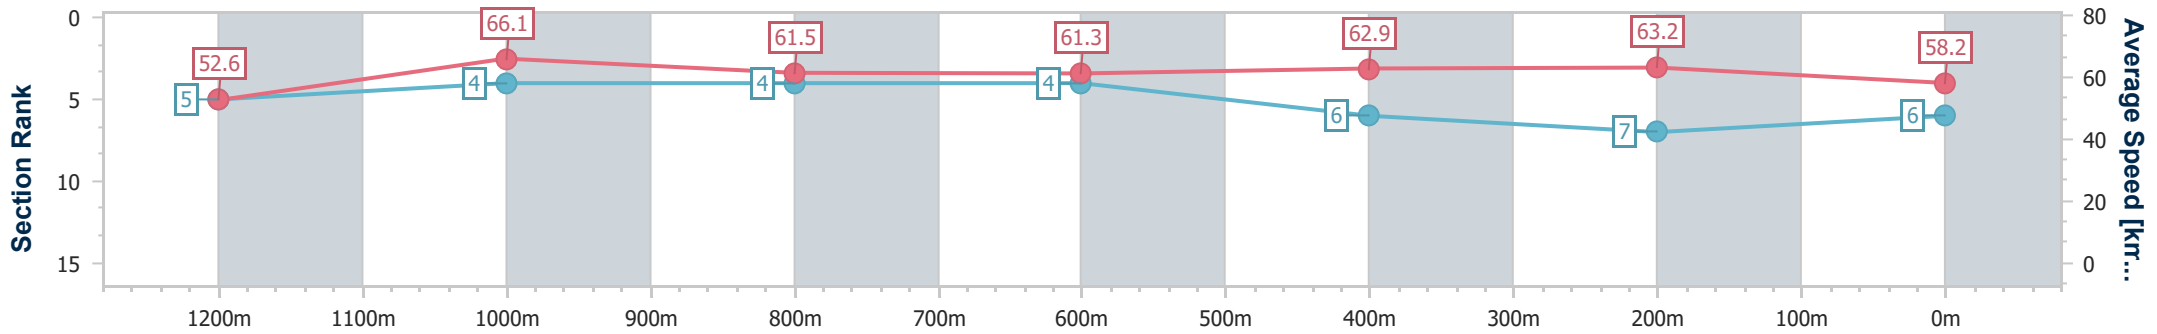

- [] Ranking at each section and finish
- .-.-.- No data available at this section
- NA No data available

Horse/Jockey Name	Transatlantic
Final Rank	6
Fastest Section Time (Section)	0:10.94 (1200m)
Top Speed [km/h] (Section)	67.2 (1200m)
Race State	Finished

Eagle Farm QLD Professional
 Race 7: THE STAR GATEWAY - 1400m
 07 December 2024 - 15:53
 Track Rating: Soft 5, Weather: Fine, Rail Position: True

BRISBANE
RACING CLUB

Section	Overall	1200m	1000m	800m	600m	400m	200m
Section Times	1:23.54 [6] (0:13.67)	1:09.87 [5] (0:10.94)	0:58.93 [4] (0:11.76)	0:47.17 [4] (0:11.85)	0:35.32 [4] (0:11.59)	0:23.73 [6] (0:11.37)	0:12.36 [7] (0:12.36)
Average Speed [km/h]	52.6	66.1	61.5	61.3	62.9	63.2	58.2
Top Speed [km/h]	65.4	67.2	62.9	62.0	64.2	64.6	62.1
Avg. Dist. to Rail [m]	1.4	1.1	1.5	2.2	1.7	5.2	5.3
Avg. Stride Freq. [Hz]	2.2	2.3	2.2	2.2	2.3	2.4	2.3
Avg. Stride Length [m]	6.6	7.8	7.6	7.6	7.6	7.4	7.1