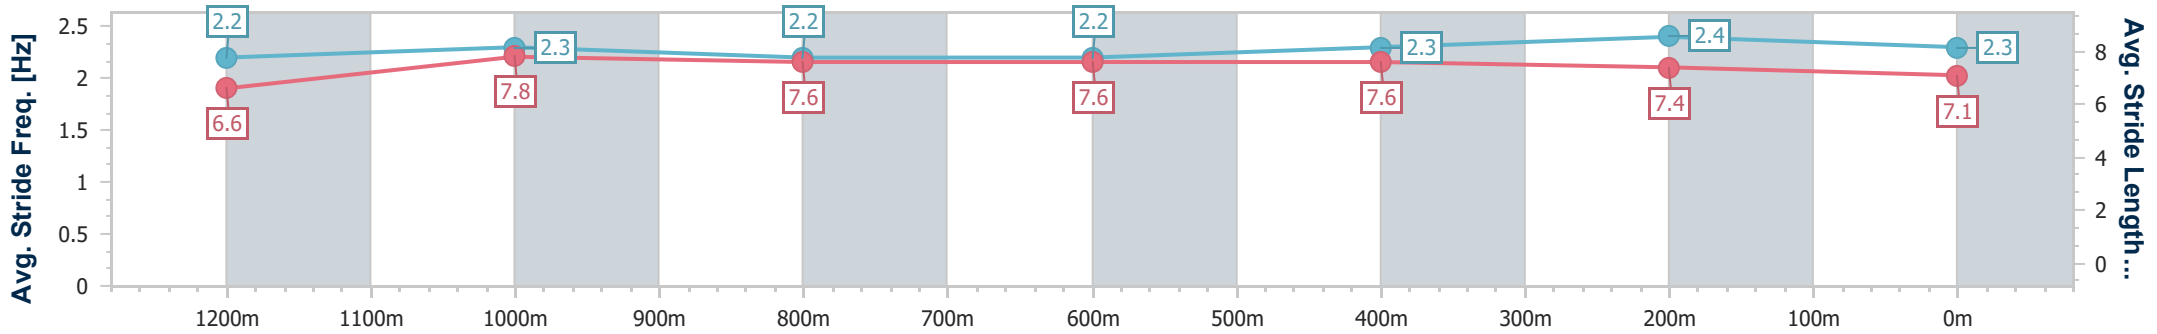

- [] Ranking at each section and finish
- .-.-.- No data available at this section
- NA No data available

Horse/Jockey Name	Transatlantic
Final Rank	6
Fastest Section Time (Section)	0:10.94 (1200m)
Top Speed [km/h] (Section)	67.2 (1200m)
Race State	Finished

Eagle Farm QLD Professional
 Race 7: THE STAR GATEWAY - 1400m
 07 December 2024 - 15:53
 Track Rating: Soft 5, Weather: Fine, Rail Position: True

BRISBANE
RACING CLUB

Section	Overall	1200m	1000m	800m	600m	400m	200m
Section Times	1:23.54 [6] (0:13.67)	1:09.87 [5] (0:10.94)	0:58.93 [4] (0:11.76)	0:47.17 [4] (0:11.85)	0:35.32 [4] (0:11.59)	0:23.73 [6] (0:11.37)	0:12.36 [7] (0:12.36)
Average Speed [km/h]	52.6	66.1	61.5	61.3	62.9	63.2	58.2
Top Speed [km/h]	65.4	67.2	62.9	62.0	64.2	64.6	62.1
Avg. Dist. to Rail [m]	1.4	1.1	1.5	2.2	1.7	5.2	5.3
Avg. Stride Freq. [Hz]	2.2	2.3	2.2	2.2	2.3	2.4	2.3
Avg. Stride Length [m]	6.6	7.8	7.6	7.6	7.6	7.4	7.1