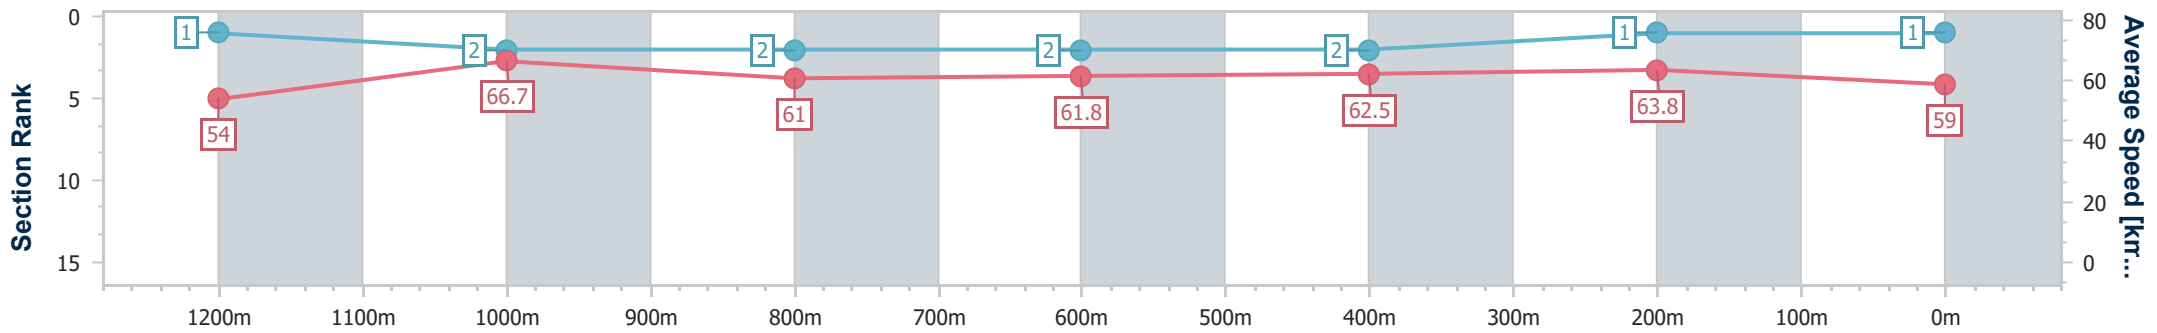

BRISBANE
RACING CLUB

Section	Overall	1200m	1000m	800m	600m	400m	200m
Section Times	1:22.92 [1] (0:13.36)	1:09.56 [1] (0:10.85)	0:58.71 [2] (0:11.83)	0:46.88 [2] (0:11.73)	0:35.15 [2] (0:11.65)	0:23.50 [2] (0:11.27)	0:12.23 [1] (0:12.23)
Average Speed [km/h]	54.0	66.7	61.0	61.8	62.5	63.8	59.0
Top Speed [km/h]	68.0	68.6	62.4	62.4	63.1	64.8	62.2
Avg. Dist. to Rail [m]	6.9	2.1	1.1	1.0	2.3	6.3	6.9
Avg. Stride Freq. [Hz]	2.3	2.4	2.3	2.3	2.3	2.4	2.3
Avg. Stride Length [m]	6.5	7.7	7.5	7.6	7.5	7.5	7.3