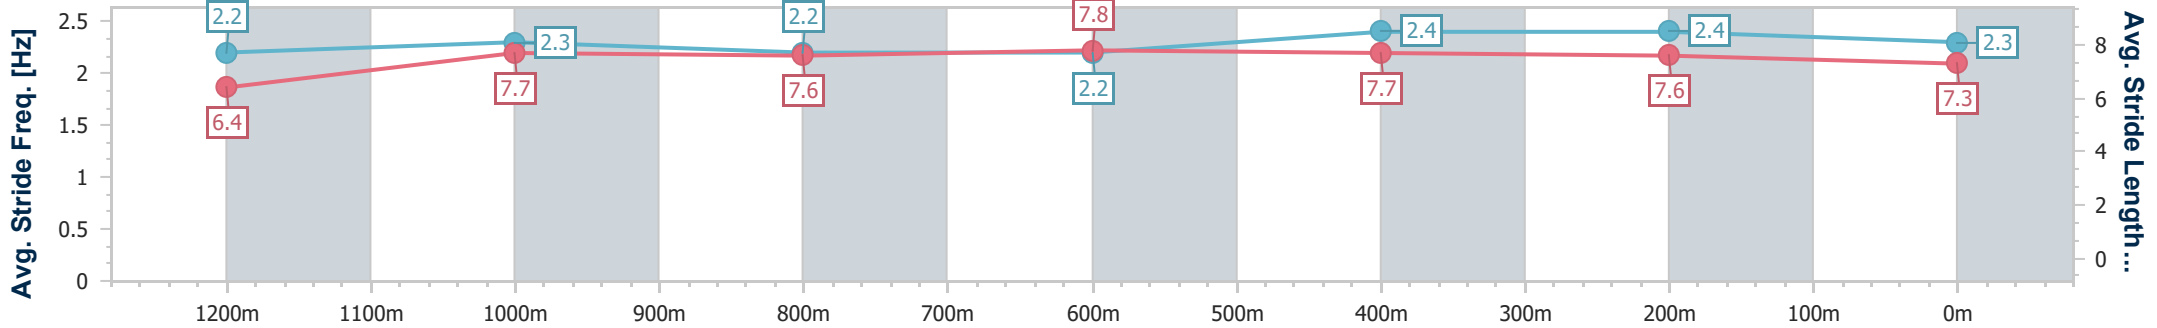

Horse/Jockey Name	Blazing Harry
Final Rank	2
Fastest Section Time (Section)	0:10.84 (400m)
Top Speed [km/h] (Section)	68.6 (400m)
Race State	Finished

Eagle Farm QLD Professional
Race 7: THE STAR GATEWAY - 1400m
07 December 2024 - 15:53
Track Rating: Soft 5, Weather: Fine, Rail Position: True

BRISBANE
RACING CLUB

Section	Overall	1200m	1000m	800m	600m	400m	200m
Section Times	1:22.98 [2] (0:14.22)	1:08.76 [10] (0:11.34)	0:57.42 [11] (0:11.76)	0:45.66 [11] (0:11.59)	0:34.07 [11] (0:11.21)	0:22.86 [11] (0:10.84)	0:12.02 [4] (0:12.02)
Average Speed [km/h]	50.8	63.5	61.5	62.5	65.4	66.6	60.0
Top Speed [km/h]	63.2	64.1	63.6	63.8	68.2	68.6	65.5
Avg. Dist. to Rail [m]	7.1	2.5	0.8	1.1	4.3	10.2	9.5
Avg. Stride Freq. [Hz]	2.2	2.3	2.2	2.2	2.4	2.4	2.3
Avg. Stride Length [m]	6.4	7.7	7.6	7.8	7.7	7.6	7.3

- [ ] Ranking at each section and finish
- -.-.- No data available at this section
- NA No data available