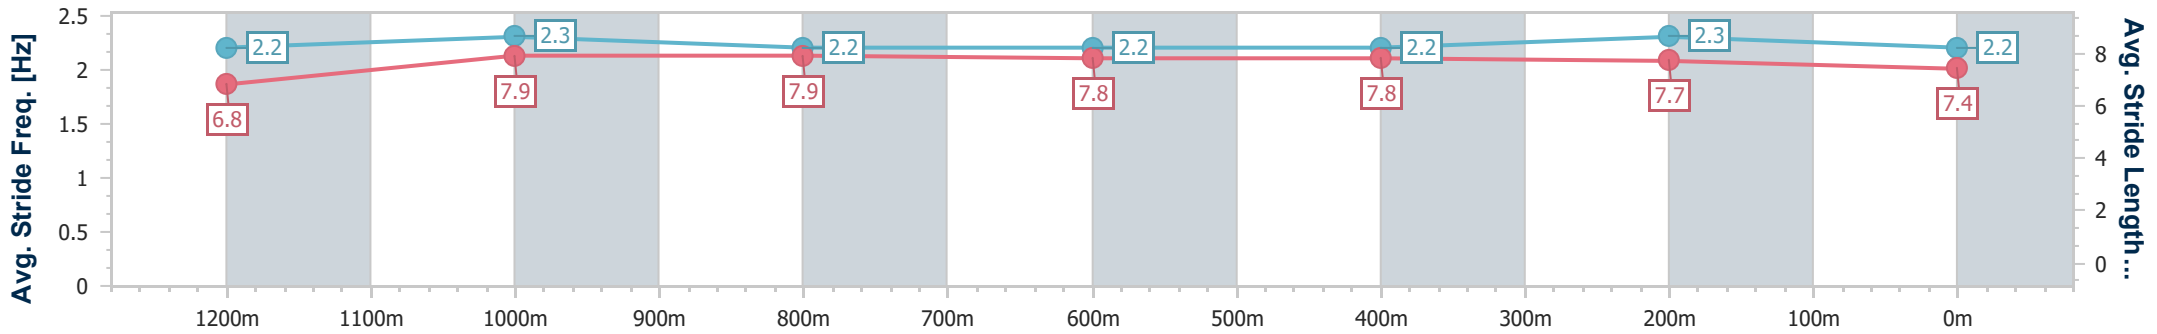

- [] Ranking at each section and finish
- .-.- No data available at this section
- NA No data available

Horse/Jockey Name	Mister Bianco
Final Rank	5
Fastest Section Time (Section)	0:11.01 (1200m)
Top Speed [km/h] (Section)	67.1 (1200m)
Race State	Finished

Eagle Farm QLD Professional
 Race 7: THE STAR GATEWAY - 1400m
 07 December 2024 - 15:53
 Track Rating: Soft 5, Weather: Fine, Rail Position: True

BRISBANE
RACING CLUB

Section	Overall	1200m	1000m	800m	600m	400m	200m
Section Times	1:23.23 [5] (0:13.55)	1:09.68 [3] (0:11.01)	0:58.67 [3] (0:11.69)	0:46.98 [3] (0:11.85)	0:35.13 [3] (0:11.53)	0:23.60 [3] (0:11.21)	0:12.39 [3] (0:12.39)
Average Speed [km/h]	53.3	65.3	62.3	62.0	63.6	64.2	57.9
Top Speed [km/h]	66.4	67.1	63.7	63.5	64.0	65.7	62.2
Avg. Dist. to Rail [m]	4.2	2.9	2.4	3.9	3.6	8.0	7.1
Avg. Stride Freq. [Hz]	2.2	2.3	2.2	2.2	2.2	2.3	2.2
Avg. Stride Length [m]	6.8	7.9	7.9	7.8	7.8	7.7	7.4