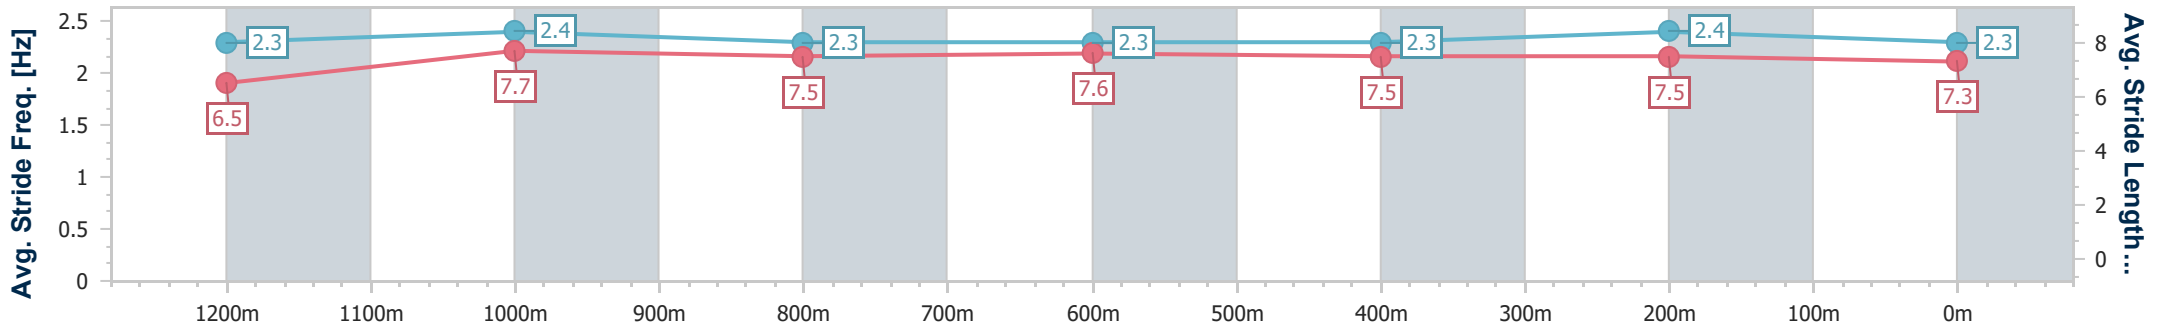

BRISBANE
RACING CLUB

Section	Overall	1200m	1000m	800m	600m	400m	200m
Section Times	1:22.92 [1] (0:13.36)	1:09.56 [1] (0:10.85)	0:58.71 [2] (0:11.83)	0:46.88 [2] (0:11.73)	0:35.15 [2] (0:11.65)	0:23.50 [2] (0:11.27)	0:12.23 [1] (0:12.23)
Average Speed [km/h]	54.0	66.7	61.0	61.8	62.5	63.8	59.0
Top Speed [km/h]	68.0	68.6	62.4	62.4	63.1	64.8	62.2
Avg. Dist. to Rail [m]	6.9	2.1	1.1	1.0	2.3	6.3	6.9
Avg. Stride Freq. [Hz]	2.3	2.4	2.3	2.3	2.3	2.4	2.3
Avg. Stride Length [m]	6.5	7.7	7.5	7.6	7.5	7.5	7.3