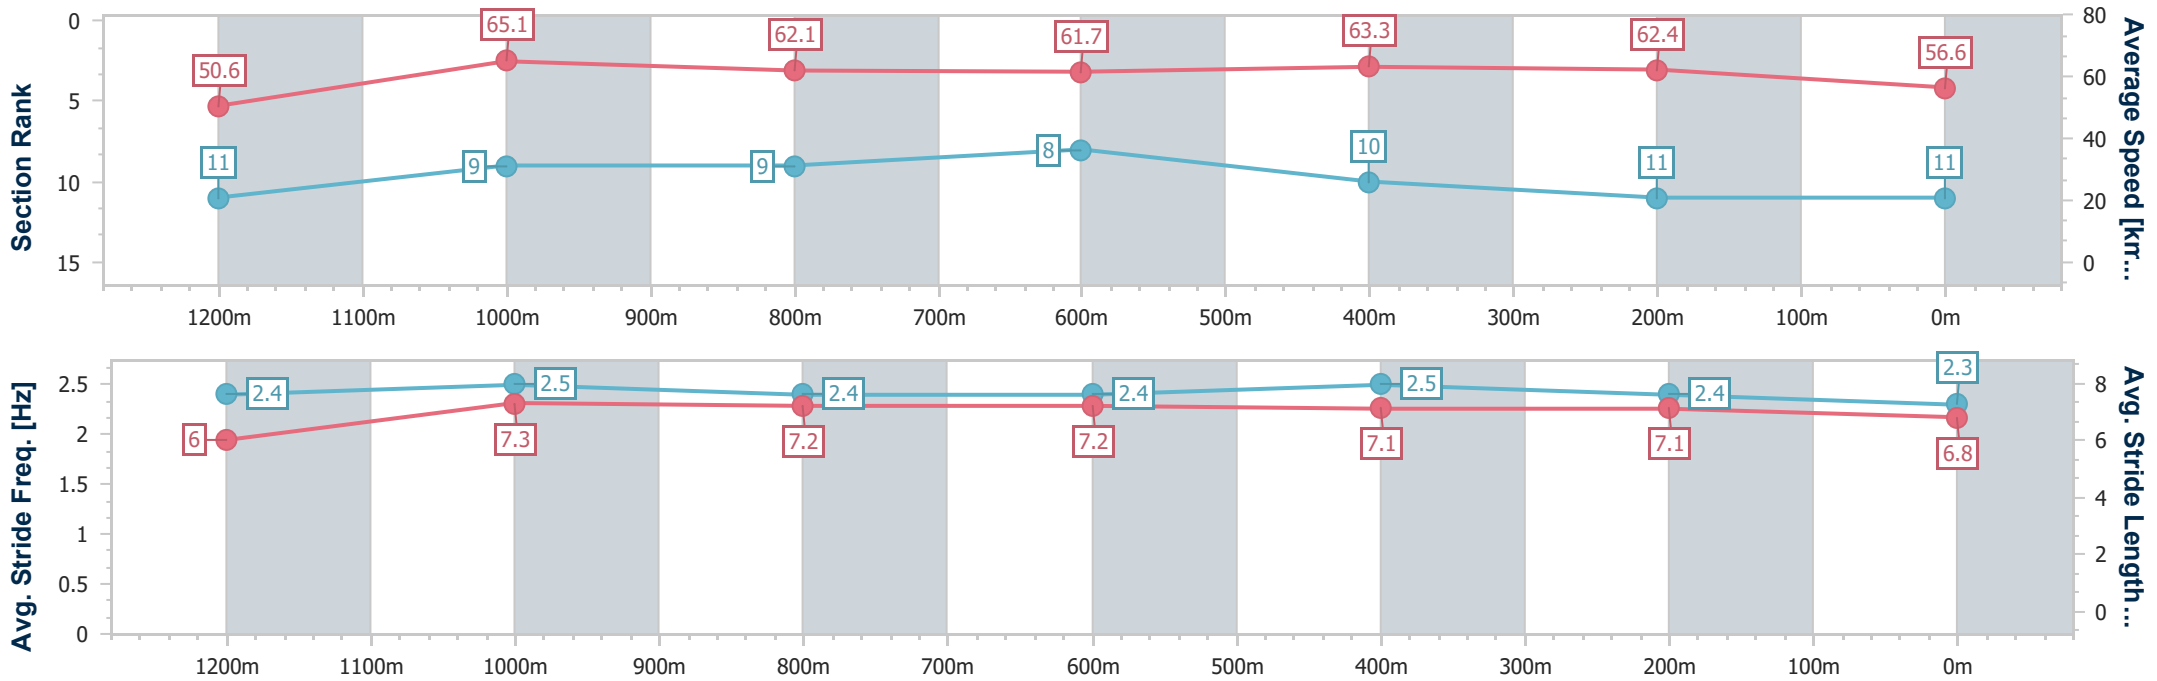

Eagle Farm QLD Professional
 Race 7: THE STAR GATEWAY - 1400m
 07 December 2024 - 15:53
 Track Rating: Soft 5, Weather: Fine, Rail Position: True

BRISBANE
 RACING CLUB

Section	Overall	1200m	1000m	800m	600m	400m	200m
Section Times	1:24.16 [10] (0:14.05)	1:10.11 [9] (0:11.26)	0:58.85 [9] (0:11.73)	0:47.12 [10] (0:11.73)	0:35.39 [10] (0:11.31)	0:24.08 [9] (0:11.31)	0:12.77 [10] (0:12.77)
Average Speed [km/h]	51.4	64.1	61.8	62.2	64.7	63.6	56.6
Top Speed [km/h]	64.8	64.9	62.4	63.6	65.6	65.5	60.3
Avg. Dist. to Rail [m]	6.4	2.7	1.6	2.5	3.7	8.8	8.3
Avg. Stride Freq. [Hz]	2.3	2.3	2.3	2.3	2.4	2.4	2.2
Avg. Stride Length [m]	6.3	7.7	7.5	7.5	7.5	7.4	7.0

- [] Ranking at each section and finish
- .-.- No data available at this section
- NA No data available

Horse/Jockey Name	Oceans Of Energy
Final Rank	11
Fastest Section Time (Section)	0:11.05 (1200m)
Top Speed [km/h] (Section)	66.2 (1200m)
Race State	Finished

Eagle Farm QLD Professional
 Race 7: THE STAR GATEWAY - 1400m
 07 December 2024 - 15:53
 Track Rating: Soft 5, Weather: Fine, Rail Position: True

BRISBANE
RACING CLUB

Section	Overall	1200m	1000m	800m	600m	400m	200m
Section Times	1:24.37 [11] (0:14.26)	1:10.11 [11] (0:11.05)	0:59.06 [9] (0:11.66)	0:47.40 [9] (0:11.73)	0:35.67 [8] (0:11.42)	0:24.25 [10] (0:11.54)	0:12.71 [11] (0:12.71)
Average Speed [km/h]	50.6	65.1	62.1	61.7	63.3	62.4	56.6
Top Speed [km/h]	64.8	66.2	62.3	62.4	65.0	63.8	60.4
Avg. Dist. to Rail [m]	8.2	1.6	0.8	1.0	1.6	4.6	5.2
Avg. Stride Freq. [Hz]	2.4	2.5	2.4	2.4	2.5	2.4	2.3
Avg. Stride Length [m]	6.0	7.3	7.2	7.2	7.1	7.1	6.8

- [] Ranking at each section and finish
- .-.- No data available at this section
- NA No data available