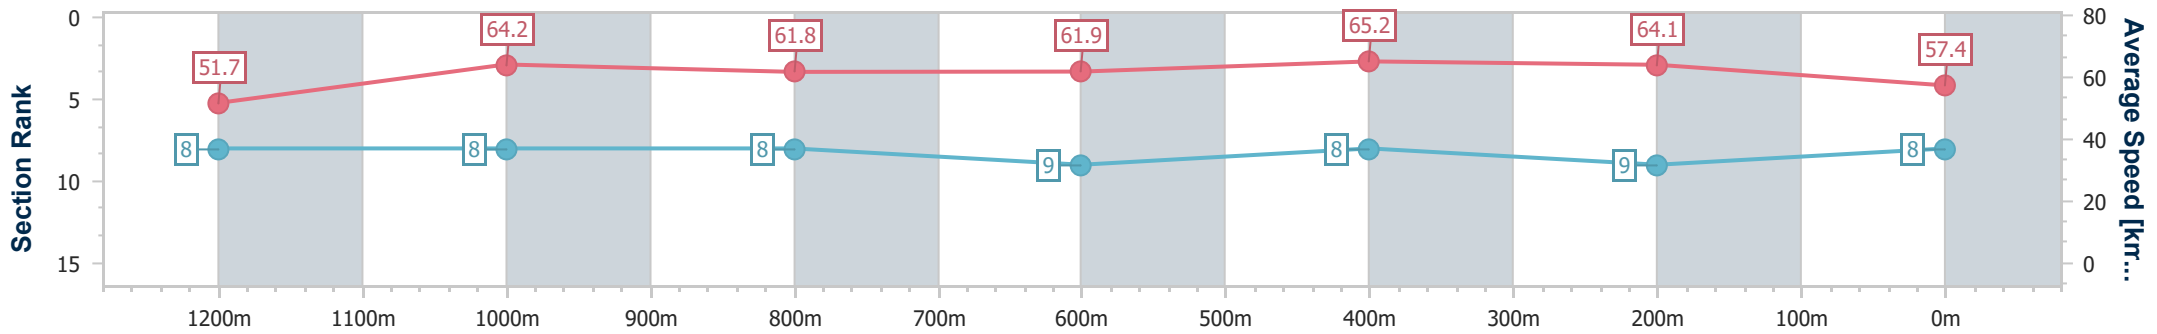

- [] Ranking at each section and finish
- .-.- No data available at this section
- NA No data available

Horse/Jockey Name	Exceed Speed
Final Rank	8
Fastest Section Time (Section)	0:11.19 (1200m)
Top Speed [km/h] (Section)	67.2 (400m)
Race State	Finished

Eagle Farm QLD Professional
 Race 7: THE STAR GATEWAY - 1400m
 07 December 2024 - 15:53
 Track Rating: Soft 5, Weather: Fine, Rail Position: True

BRISBANE
RACING CLUB

Section	Overall	1200m	1000m	800m	600m	400m	200m
Section Times	1:23.80 [8] (0:13.98)	1:09.82 [8] (0:11.19)	0:58.63 [8] (0:11.80)	0:46.83 [8] (0:11.76)	0:35.07 [9] (0:11.31)	0:23.76 [8] (0:11.19)	0:12.57 [9] (0:12.57)
Average Speed [km/h]	51.7	64.2	61.8	61.9	65.2	64.1	57.4
Top Speed [km/h]	66.2	66.8	62.5	63.3	66.9	67.2	60.7
Avg. Dist. to Rail [m]	8.7	3.6	2.6	2.3	4.2	10.2	11.0
Avg. Stride Freq. [Hz]	2.2	2.3	2.2	2.2	2.3	2.3	2.2
Avg. Stride Length [m]	6.6	7.7	7.7	7.8	7.8	7.7	7.3