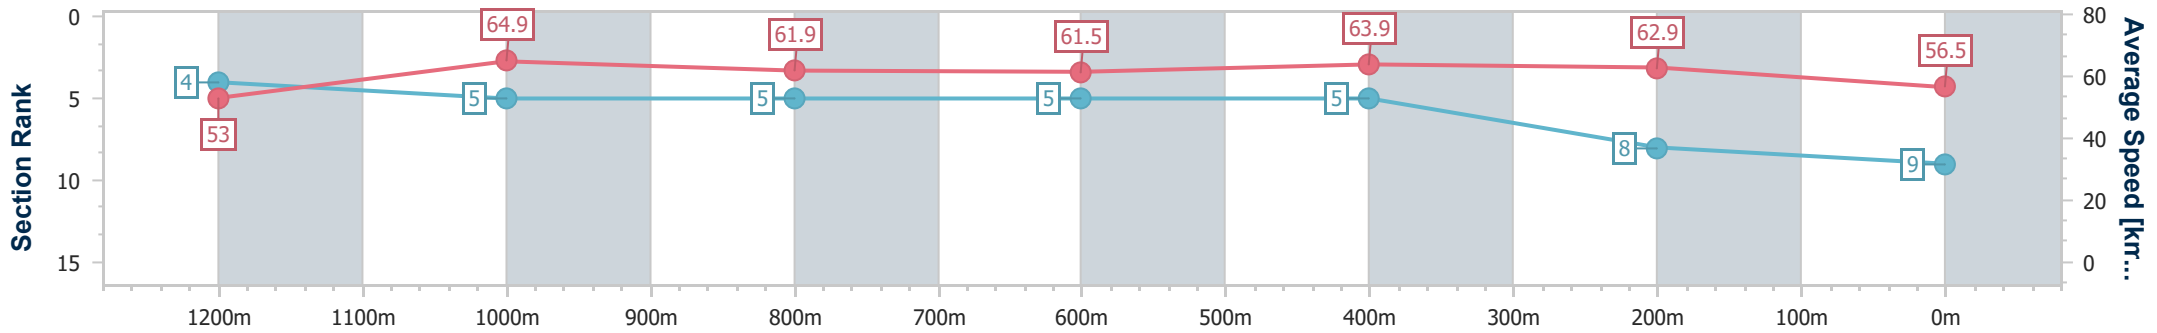

Eagle Farm QLD Professional
 Race 7: THE STAR GATEWAY - 1400m
 07 December 2024 - 15:53
 Track Rating: Soft 5, Weather: Fine, Rail Position: True

BRISBANE
RACING CLUB

Section	Overall	1200m	1000m	800m	600m	400m	200m
Section Times	1:23.80 [8] (0:13.98)	1:09.82 [8] (0:11.19)	0:58.63 [8] (0:11.80)	0:46.83 [8] (0:11.76)	0:35.07 [9] (0:11.31)	0:23.76 [8] (0:11.19)	0:12.57 [9] (0:12.57)
Average Speed [km/h]	51.7	64.2	61.8	61.9	65.2	64.1	57.4
Top Speed [km/h]	66.2	66.8	62.5	63.3	66.9	67.2	60.7
Avg. Dist. to Rail [m]	8.7	3.6	2.6	2.3	4.2	10.2	11.0
Avg. Stride Freq. [Hz]	2.2	2.3	2.2	2.2	2.3	2.3	2.2
Avg. Stride Length [m]	6.6	7.7	7.7	7.8	7.8	7.7	7.3

- [] Ranking at each section and finish
- .-.- No data available at this section
- NA No data available

Horse/Jockey Name	Mickey's Medal
Final Rank	9
Fastest Section Time (Section)	0:11.12 (1200m)
Top Speed [km/h] (Section)	66.5 (Overall)
Race State	Finished

Eagle Farm QLD Professional
 Race 7: THE STAR GATEWAY - 1400m
 07 December 2024 - 15:53
 Track Rating: Soft 5, Weather: Fine, Rail Position: True

BRISBANE
 RACING CLUB

Section	Overall	1200m	1000m	800m	600m	400m	200m
Section Times	1:23.96 [9] (0:13.62)	1:10.34 [4] (0:11.12)	0:59.22 [5] (0:11.78)	0:47.44 [5] (0:11.76)	0:35.68 [5] (0:11.47)	0:24.21 [5] (0:11.43)	0:12.78 [8] (0:12.78)
Average Speed [km/h]	53.0	64.9	61.9	61.5	63.9	62.9	56.5
Top Speed [km/h]	66.5	66.2	63.2	62.1	65.2	64.9	60.5
Avg. Dist. to Rail [m]	5.5	3.5	2.2	1.6	3.5	11.2	10.6
Avg. Stride Freq. [Hz]	2.3	2.4	2.3	2.3	2.4	2.4	2.2
Avg. Stride Length [m]	6.4	7.5	7.4	7.3	7.3	7.2	7.1