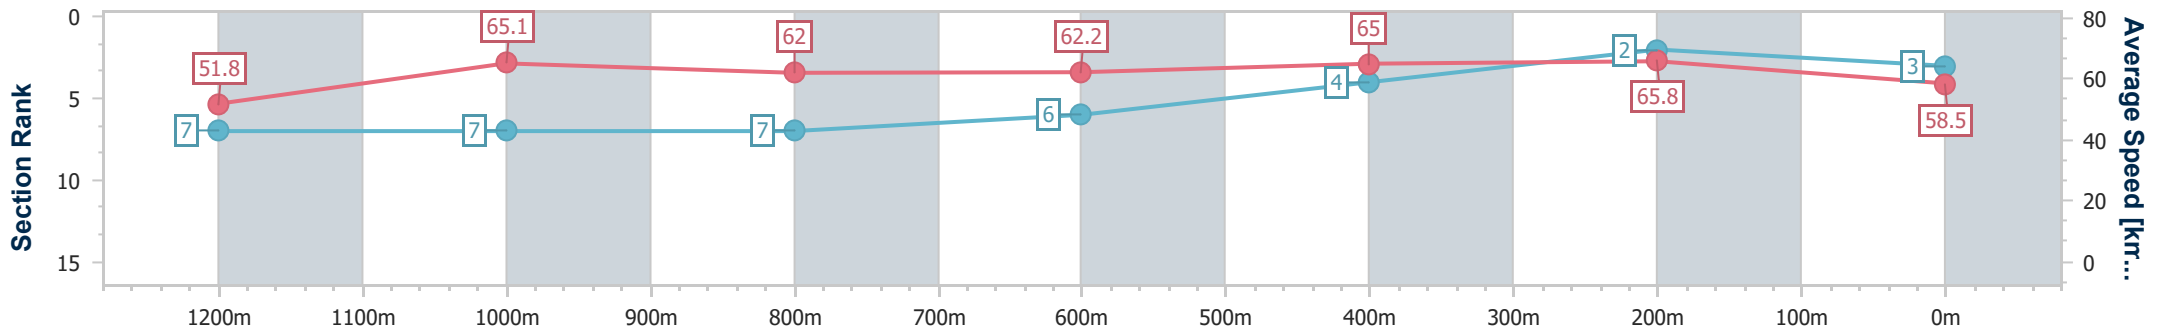

Eagle Farm QLD Professional
 Race 7: THE STAR GATEWAY - 1400m
 07 December 2024 - 15:53
 Track Rating: Soft 5, Weather: Fine, Rail Position: True

BRISBANE
RACING CLUB

Section	Overall	1200m	1000m	800m	600m	400m	200m
Section Times	1:23.00 [3] (0:13.93)	1:09.07 [7] (0:11.08)	0:57.99 [7] (0:11.74)	0:46.25 [7] (0:11.72)	0:34.53 [6] (0:11.28)	0:23.25 [4] (0:10.97)	0:12.28 [2] (0:12.28)
Average Speed [km/h]	51.8	65.1	62.0	62.2	65.0	65.8	58.5
Top Speed [km/h]	65.7	66.4	63.1	63.8	66.9	67.4	63.5
Avg. Dist. to Rail [m]	5.0	2.6	2.0	2.4	4.6	10.2	7.1
Avg. Stride Freq. [Hz]	2.4	2.4	2.3	2.3	2.4	2.5	2.4
Avg. Stride Length [m]	6.1	7.5	7.5	7.5	7.6	7.4	6.9