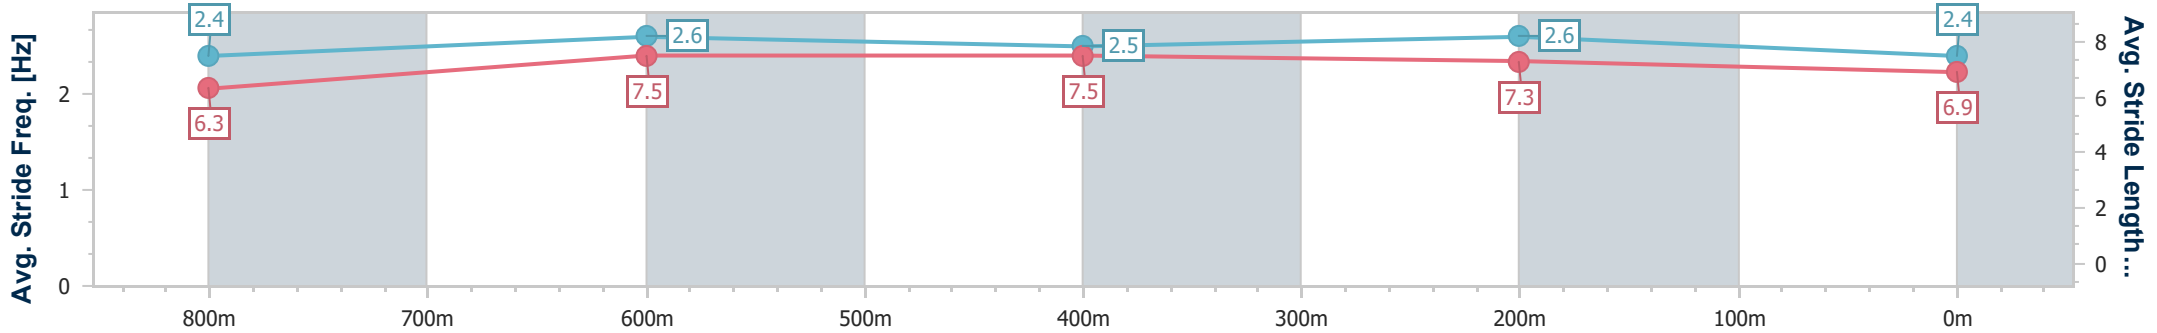

Horse/Jockey Name	All That Pizzazz
Final Rank	9
Fastest Section Time (Section)	0:10.41 (800m)
Top Speed [km/h] (Section)	71.2 (800m)
Race State	Finished

Eagle Farm QLD Professional
Race 8: SKY RACING BRIBIE HANDICAP - 1000m
07 December 2024 - 16:33
Track Rating: Soft 5, Weather: Fine, Rail Position: True

BRISBANE
RACING CLUB

Section	Overall	800m	600m	400m	200m
Section Times	0:57.14 [9] (0:13.35)	0:43.79 [11] (0:10.41)	0:33.38 [11] (0:10.65)	0:22.73 [11] (0:10.73)	0:12.00 [8] (0:12.00)
Average Speed [km/h]	54.3	70.5	68.5	67.3	59.8
Top Speed [km/h]	68.2	71.2	70.6	69.9	64.0
Avg. Dist. to Rail [m]	3.8	3.7	3.4	9.0	10.5
Avg. Stride Freq. [Hz]	2.4	2.6	2.5	2.6	2.4
Avg. Stride Length [m]	6.3	7.5	7.5	7.3	6.9

- [ ] Ranking at each section and finish
- -.-.- No data available at this section
- NA No data available