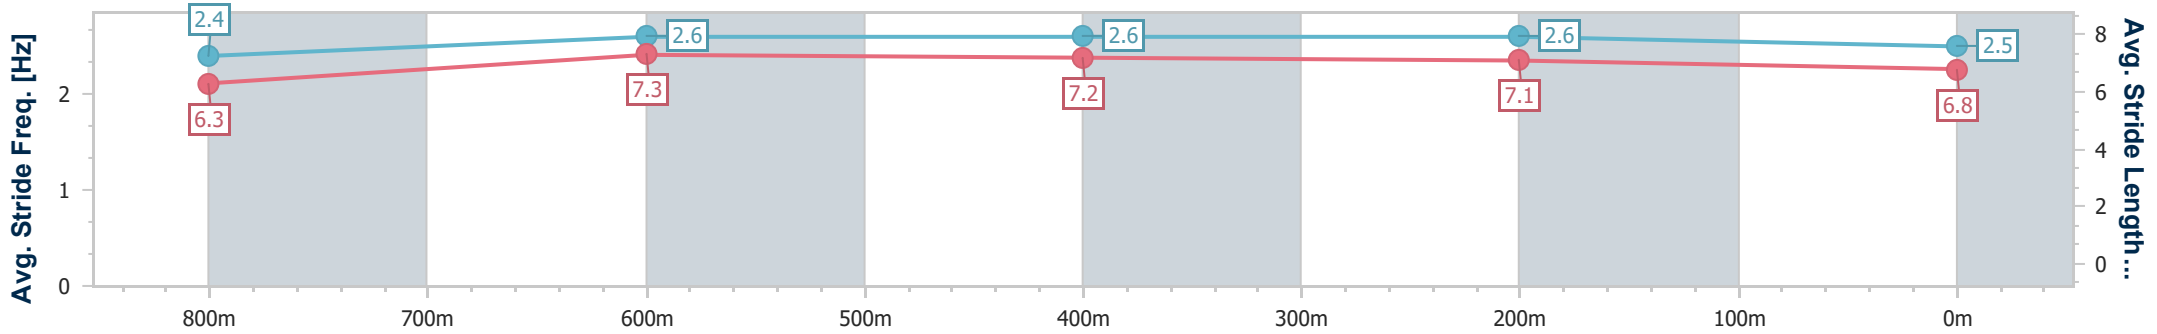

Horse/Jockey Name	The Big Goodbye
Final Rank	6
Fastest Section Time (Section)	0:10.50 (800m)
Top Speed [km/h] (Section)	70.9 (800m)
Race State	Finished

Eagle Farm QLD Professional
Race 8: SKY RACING BRIBIE HANDICAP - 1000m
07 December 2024 - 16:33
Track Rating: Soft 5, Weather: Fine, Rail Position: True

BRISBANE
RACING CLUB

Section	Overall	800m	600m	400m	200m
Section Times	0:56.96 [6] (0:13.11)	0:43.85 [6] (0:10.50)	0:33.35 [9] (0:10.78)	0:22.57 [10] (0:10.78)	0:11.79 [10] (0:11.79)
Average Speed [km/h]	55.5	69.0	67.1	67.0	60.9
Top Speed [km/h]	70.6	70.9	67.7	68.9	64.8
Avg. Dist. to Rail [m]	3.9	2.1	0.8	5.9	7.2
Avg. Stride Freq. [Hz]	2.4	2.6	2.6	2.6	2.5
Avg. Stride Length [m]	6.3	7.3	7.2	7.1	6.8

- [ ] Ranking at each section and finish
- -.-.- No data available at this section
- NA No data available