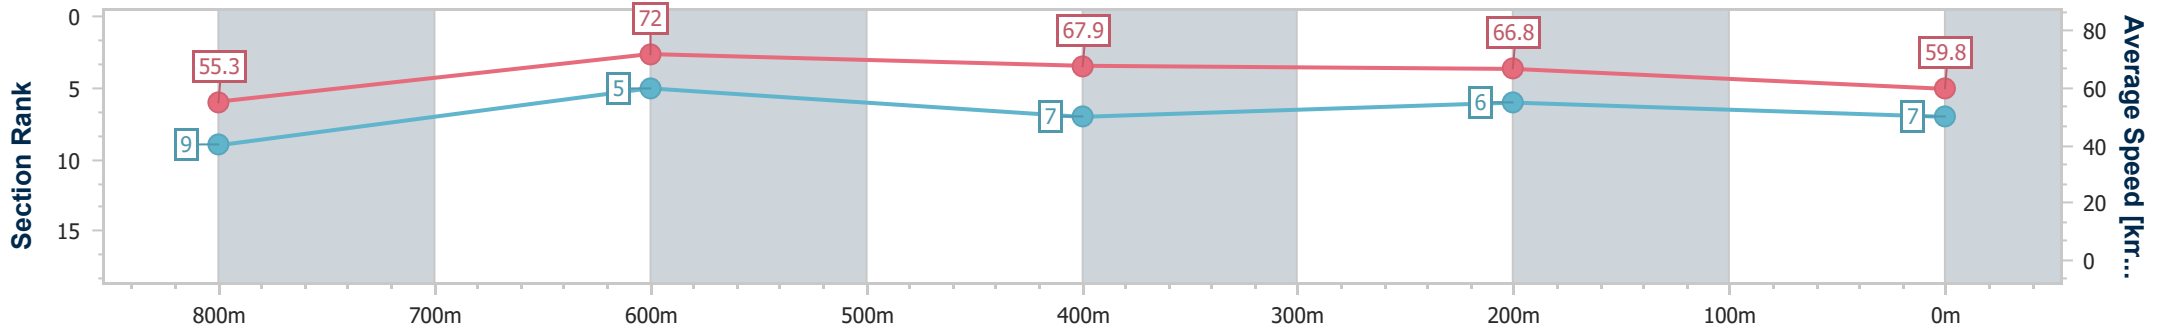

Horse/Jockey Name	Cannonball
Final Rank	7
Fastest Section Time (Section)	0:10.29 (800m)
Top Speed [km/h] (Section)	72.6 (800m)
Race State	Finished

Eagle Farm QLD Professional
Race 8: SKY RACING BRIBIE HANDICAP - 1000m
07 December 2024 - 16:33
Track Rating: Soft 5, Weather: Fine, Rail Position: True

BRISBANE
RACING CLUB

Section	Overall	800m	600m	400m	200m
Section Times	0:57.07 [7] (0:13.17)	0:43.90 [9] (0:10.29)	0:33.61 [5] (0:10.80)	0:22.81 [7] (0:10.82)	0:11.99 [6] (0:11.99)
Average Speed [km/h]	55.3	72.0	67.9	66.8	59.8
Top Speed [km/h]	72.2	72.6	70.2	68.5	63.4
Avg. Dist. to Rail [m]	10.2	5.3	4.4	9.1	9.3
Avg. Stride Freq. [Hz]	2.3	2.5	2.5	2.4	2.2
Avg. Stride Length [m]	6.6	7.9	7.5	7.7	7.5

- [ ] Ranking at each section and finish
- -.-.- No data available at this section
- NA No data available