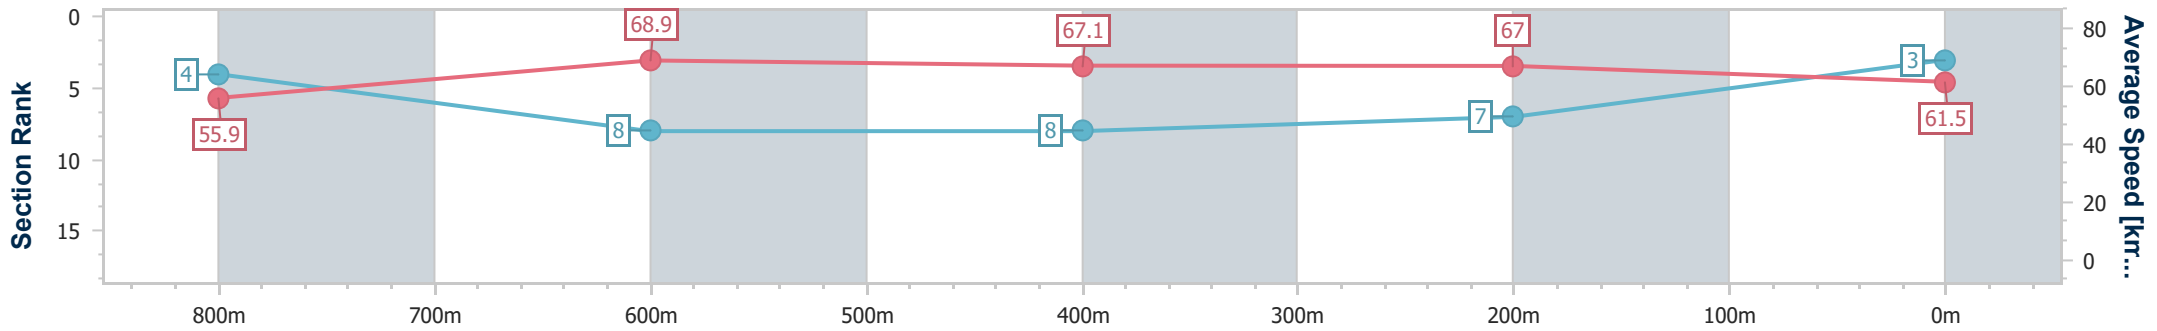

Eagle Farm QLD Professional

Race 8: SKY RACING BRIBIE HANDICAP - 1000m

07 December 2024 - 16:33

Track Rating: Soft 5, Weather: Fine, Rail Position: True

BRISBANE RACING CLUB

Section	Overall	800m	600m	400m	200m
Section Times	0:56.81 [3] (0:12.94)	0:43.87 [4] (0:10.63)	0:33.24 [8] (0:10.82)	0:22.42 [8] (0:10.72)	0:11.70 [7] (0:11.70)
Average Speed [km/h]	55.9	68.9	67.1	67.0	61.5
Top Speed [km/h]	71.0	69.9	67.8	68.9	65.8
Avg. Dist. to Rail [m]	4.4	3.5	1.4	3.8	3.8
Avg. Stride Freq. [Hz]	2.5	2.5	2.3	2.4	2.3
Avg. Stride Length [m]	6.3	7.7	8.0	7.7	7.3