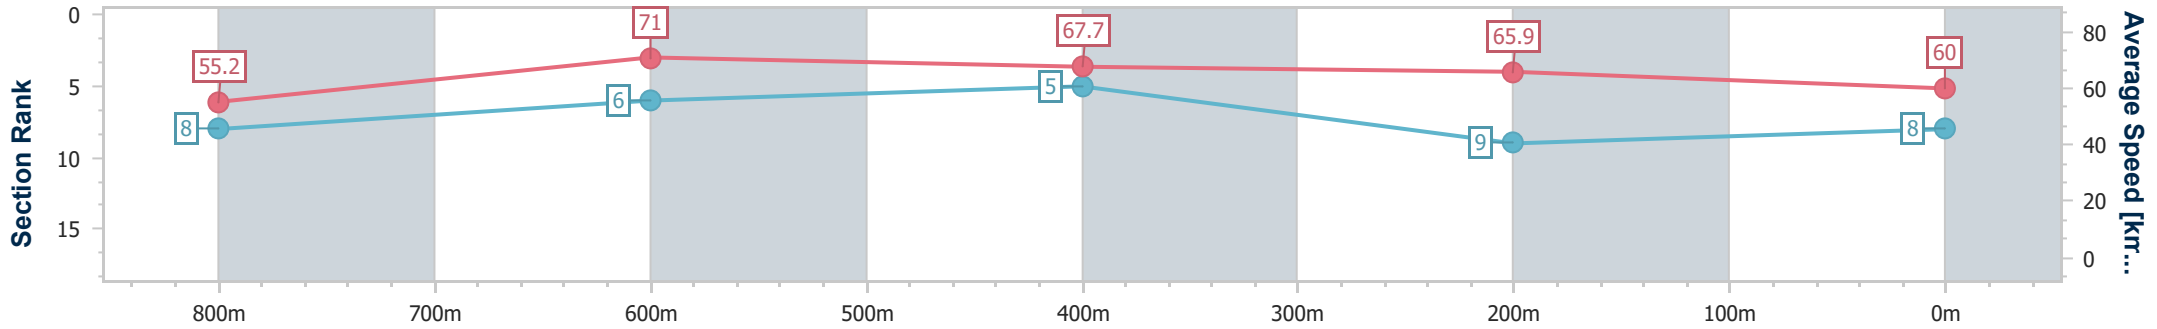

Eagle Farm QLD Professional

Race 8: SKY RACING BRIBIE HANDICAP - 1000m

07 December 2024 - 16:33

Track Rating: Soft 5, Weather: Fine, Rail Position: True

BRISBANE RACING CLUB

Section	Overall	800m	600m	400m	200m
Section Times	0:57.09 [8] (0:13.17)	0:43.92 [8] (0:10.32)	0:33.60 [6] (0:10.71)	0:22.89 [5] (0:10.94)	0:11.95 [9] (0:11.95)
Average Speed [km/h]	55.2	71.0	67.7	65.9	60.0
Top Speed [km/h]	71.4	73.0	69.3	67.2	65.5
Avg. Dist. to Rail [m]	6.6	3.5	1.1	5.1	5.3
Avg. Stride Freq. [Hz]	2.5	2.6	2.5	2.5	2.4
Avg. Stride Length [m]	6.2	7.7	7.5	7.3	7.0