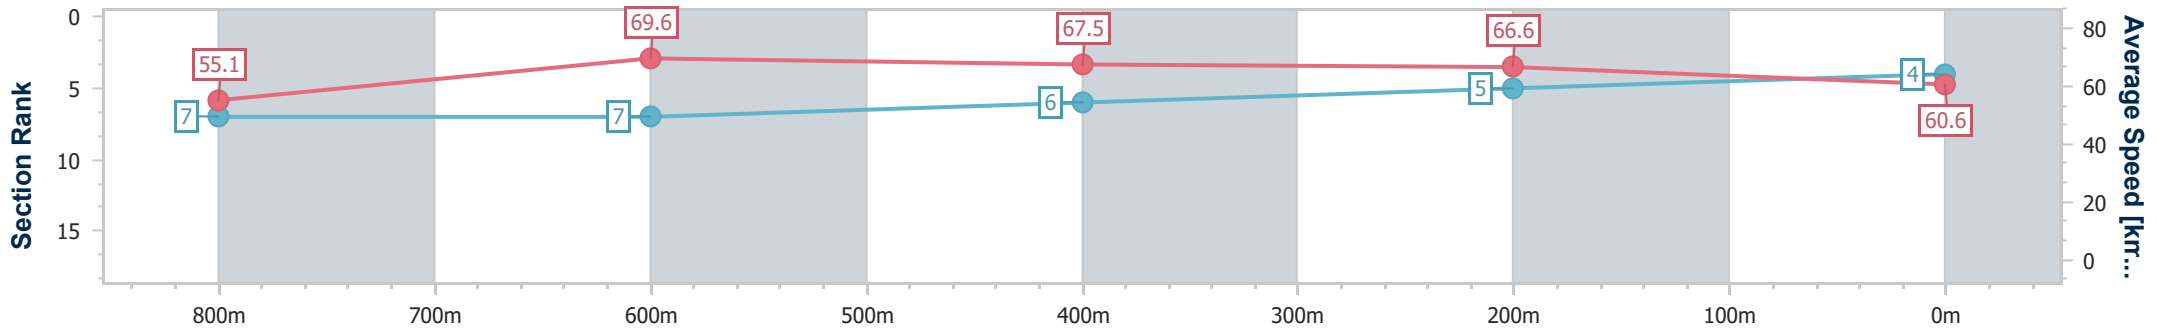

Horse/Jockey Name	Shalaa's Moment
Final Rank	4
Fastest Section Time (Section)	0:10.40 (800m)
Top Speed [km/h] (Section)	71.6 (800m)
Race State	Finished

Eagle Farm QLD Professional
Race 8: SKY RACING BRIBIE HANDICAP - 1000m
07 December 2024 - 16:33
Track Rating: Soft 5, Weather: Fine, Rail Position: True

BRISBANE
RACING CLUB

Section	Overall	800m	600m	400m	200m
Section Times	0:56.91 [4] (0:13.11)	0:43.80 [7] (0:10.40)	0:33.40 [7] (0:10.73)	0:22.67 [6] (0:10.78)	0:11.89 [5] (0:11.89)
Average Speed [km/h]	55.1	69.6	67.5	66.6	60.6
Top Speed [km/h]	70.0	71.6	68.8	68.8	64.3
Avg. Dist. to Rail [m]	1.8	1.2	0.8	2.6	2.4
Avg. Stride Freq. [Hz]	2.3	2.5	2.4	2.4	2.3
Avg. Stride Length [m]	6.8	7.9	7.7	7.6	7.2

- [ ] Ranking at each section and finish
- -.-.- No data available at this section
- NA No data available