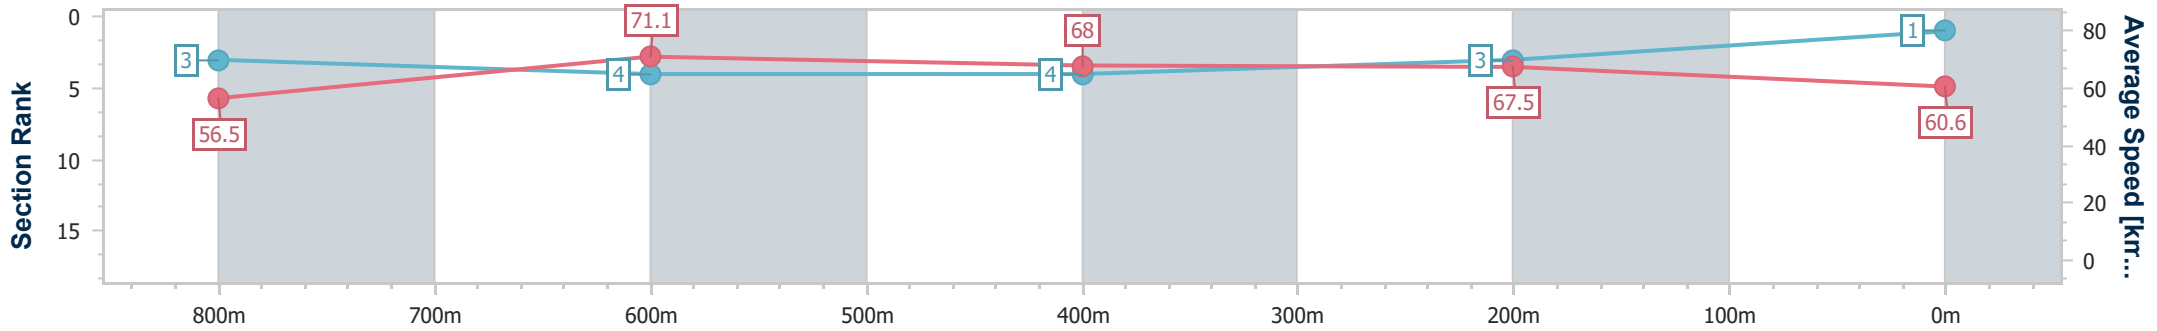

Horse/Jockey Name	Golden Boom
Final Rank	1
Fastest Section Time (Section)	0:10.39 (800m)
Top Speed [km/h] (Section)	72.5 (800m)
Race State	Finished

Eagle Farm QLD Professional
Race 8: SKY RACING BRIBIE HANDICAP - 1000m
07 December 2024 - 16:33
Track Rating: Soft 5, Weather: Fine, Rail Position: True

BRISBANE
RACING CLUB

Section	Overall	800m	600m	400m	200m
Section Times	0:56.70 [1] (0:12.93)	0:43.77 [3] (0:10.39)	0:33.38 [4] (0:10.86)	0:22.52 [4] (0:10.65)	0:11.87 [3] (0:11.87)
Average Speed [km/h]	56.5	71.1	68.0	67.5	60.6
Top Speed [km/h]	72.4	72.5	69.4	69.9	65.2
Avg. Dist. to Rail [m]	9.3	5.2	5.1	7.2	7.3
Avg. Stride Freq. [Hz]	2.3	2.4	2.4	2.4	2.2
Avg. Stride Length [m]	6.9	8.2	8.0	7.9	7.5

- [ ] Ranking at each section and finish
- -.-.- No data available at this section
- NA No data available