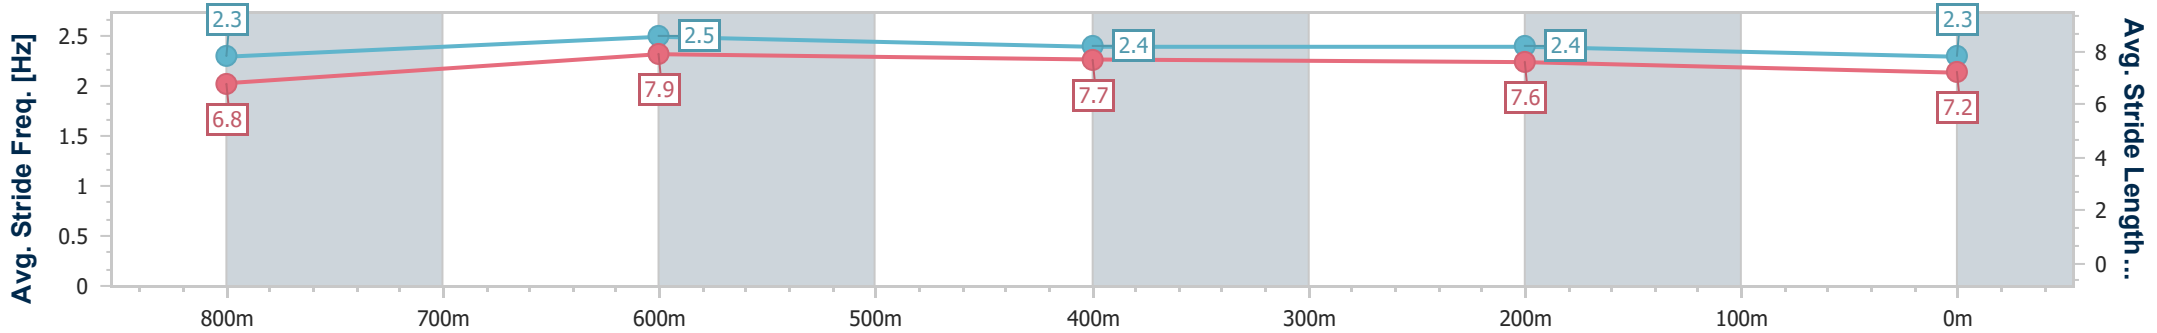

Horse/Jockey Name	Shalaa's Moment
Final Rank	4
Fastest Section Time (Section)	0:10.40 (800m)
Top Speed [km/h] (Section)	71.6 (800m)
Race State	Finished

Eagle Farm QLD Professional
Race 8: SKY RACING BRIBIE HANDICAP - 1000m
07 December 2024 - 16:33
Track Rating: Soft 5, Weather: Fine, Rail Position: True

BRISBANE
RACING CLUB

Section	Overall	800m	600m	400m	200m
Section Times	0:56.91 [4] (0:13.11)	0:43.80 [7] (0:10.40)	0:33.40 [7] (0:10.73)	0:22.67 [6] (0:10.78)	0:11.89 [5] (0:11.89)
Average Speed [km/h]	55.1	69.6	67.5	66.6	60.6
Top Speed [km/h]	70.0	71.6	68.8	68.8	64.3
Avg. Dist. to Rail [m]	1.8	1.2	0.8	2.6	2.4
Avg. Stride Freq. [Hz]	2.3	2.5	2.4	2.4	2.3
Avg. Stride Length [m]	6.8	7.9	7.7	7.6	7.2

- [ ] Ranking at each section and finish
- -.-.- No data available at this section
- NA No data available