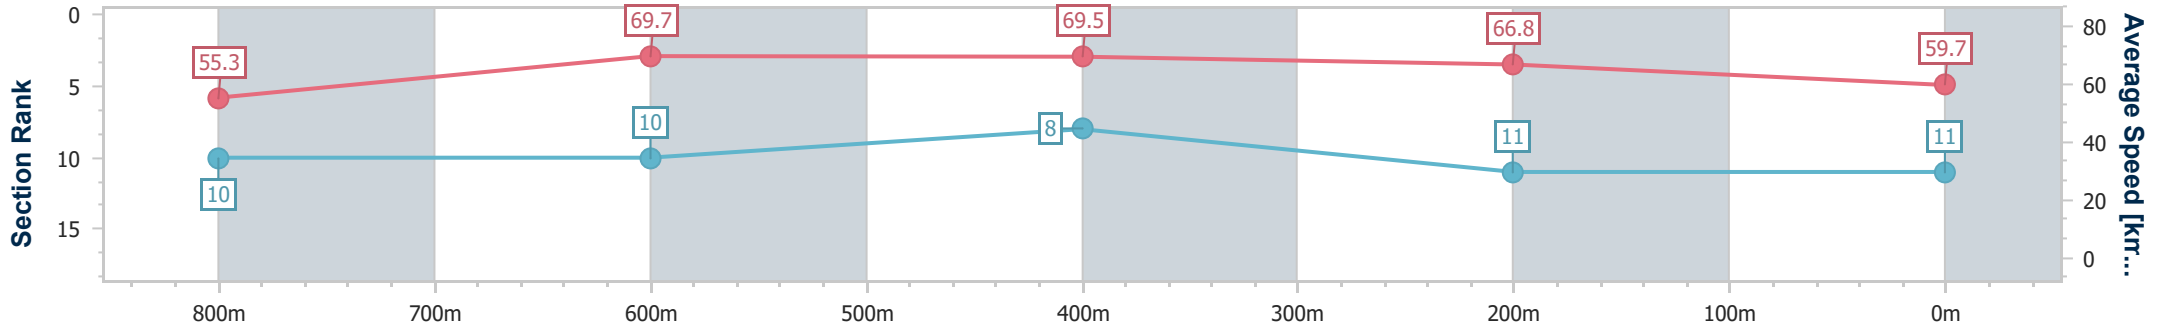

Horse/Jockey Name	King Kapa
Final Rank	11
Fastest Section Time (Section)	0:10.53 (800m)
Top Speed [km/h] (Section)	71.0 (Overall)
Race State	Finished

Eagle Farm QLD Professional
Race 8: SKY RACING BRIBIE HANDICAP - 1000m
07 December 2024 - 16:33
Track Rating: Soft 5, Weather: Fine, Rail Position: True

BRISBANE
RACING CLUB

Section	Overall	800m	600m	400m	200m
Section Times	0:57.21 [11] (0:13.22)	0:43.99 [10] (0:10.53)	0:33.46 [10] (0:10.64)	0:22.82 [8] (0:10.79)	0:12.03 [11] (0:12.03)
Average Speed [km/h]	55.3	69.7	69.5	66.8	59.7
Top Speed [km/h]	71.0	70.6	70.6	69.2	64.4
Avg. Dist. to Rail [m]	8.2	4.7	5.0	10.8	12.2
Avg. Stride Freq. [Hz]	2.5	2.5	2.4	2.5	2.2
Avg. Stride Length [m]	6.6	7.5	7.9	6.9	7.7

- [ ] Ranking at each section and finish
- -.-.- No data available at this section
- NA No data available