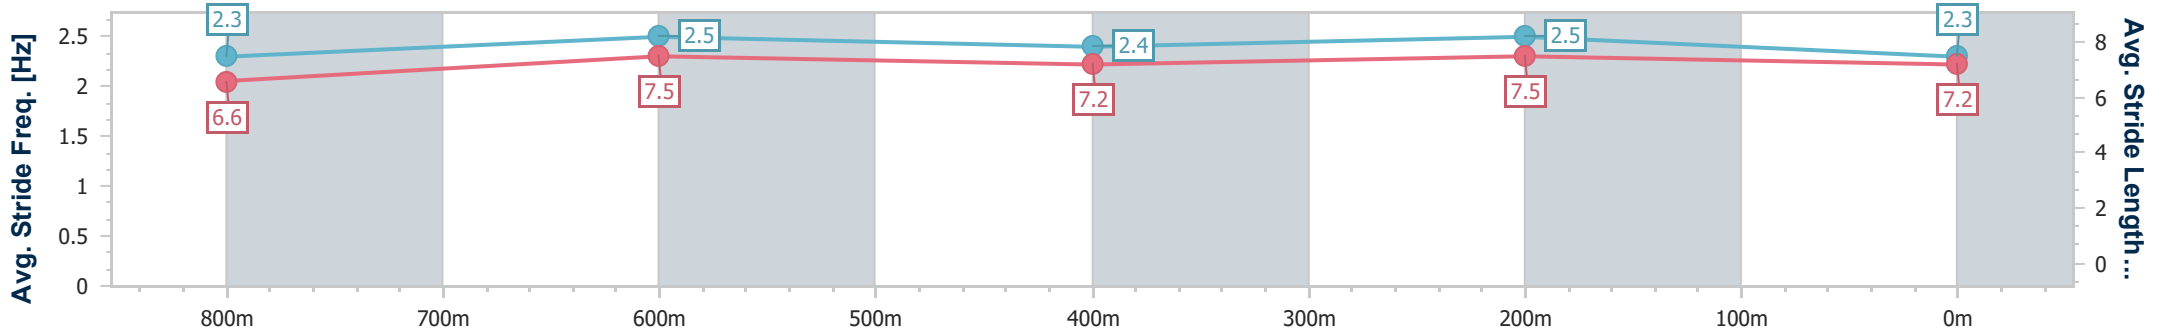

Horse/Jockey Name	Zarastro
Final Rank	2
Fastest Section Time (Section)	0:10.31 (800m)
Top Speed [km/h] (Section)	72.8 (800m)
Race State	Finished

Eagle Farm QLD Professional
Race 8: SKY RACING BRIBIE HANDICAP - 1000m
07 December 2024 - 16:33
Track Rating: Soft 5, Weather: Fine, Rail Position: True

BRISBANE
RACING CLUB

Section	Overall	800m	600m	400m	200m
Section Times	0:56.73 [2] (0:12.96)	0:43.77 [5] (0:10.31)	0:33.46 [3] (0:10.74)	0:22.72 [3] (0:10.79)	0:11.93 [2] (0:11.93)
Average Speed [km/h]	56.3	71.6	68.2	66.7	60.2
Top Speed [km/h]	72.1	72.8	69.8	67.5	64.8
Avg. Dist. to Rail [m]	6.1	5.4	3.3	6.4	7.6
Avg. Stride Freq. [Hz]	2.3	2.5	2.4	2.5	2.3
Avg. Stride Length [m]	6.6	7.5	7.2	7.5	7.2

- [ ] Ranking at each section and finish
- -.-.- No data available at this section
- NA No data available