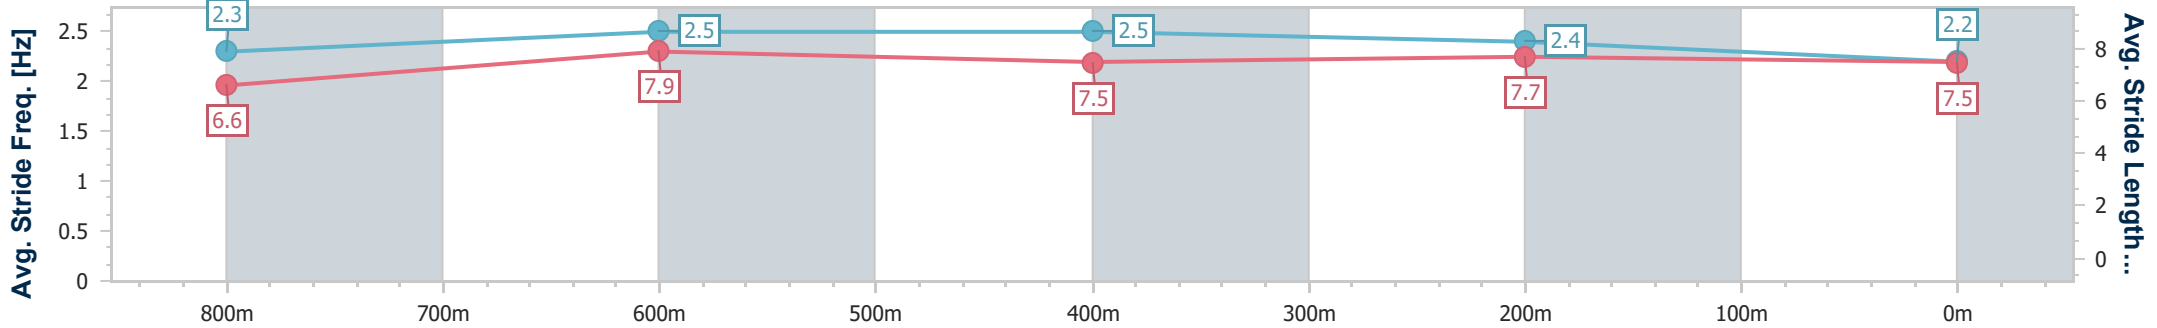

Horse/Jockey Name	Cannonball
Final Rank	7
Fastest Section Time (Section)	0:10.29 (800m)
Top Speed [km/h] (Section)	72.6 (800m)
Race State	Finished

Eagle Farm QLD Professional
Race 8: SKY RACING BRIBIE HANDICAP - 1000m
07 December 2024 - 16:33
Track Rating: Soft 5, Weather: Fine, Rail Position: True

BRISBANE
RACING CLUB

Section	Overall	800m	600m	400m	200m
Section Times	0:57.07 [7] (0:13.17)	0:43.90 [9] (0:10.29)	0:33.61 [5] (0:10.80)	0:22.81 [7] (0:10.82)	0:11.99 [6] (0:11.99)
Average Speed [km/h]	55.3	72.0	67.9	66.8	59.8
Top Speed [km/h]	72.2	72.6	70.2	68.5	63.4
Avg. Dist. to Rail [m]	10.2	5.3	4.4	9.1	9.3
Avg. Stride Freq. [Hz]	2.3	2.5	2.5	2.4	2.2
Avg. Stride Length [m]	6.6	7.9	7.5	7.7	7.5

- [ ] Ranking at each section and finish
- -.-.- No data available at this section
- NA No data available