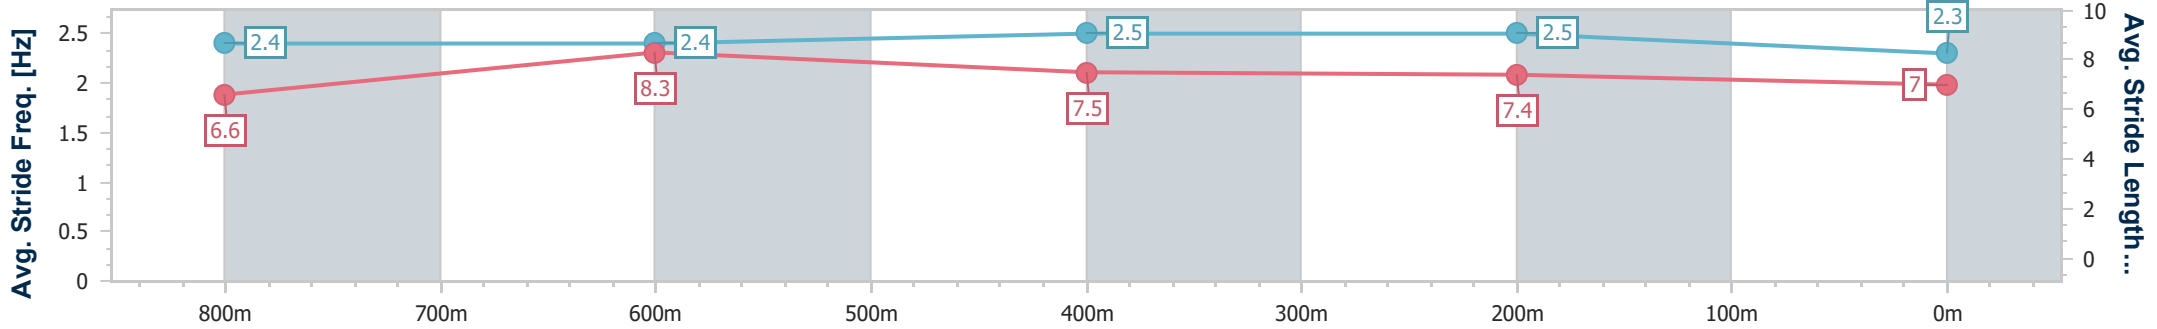

Horse/Jockey Name	Tiger Shark
Final Rank	5
Fastest Section Time (Section)	0:10.33 (800m)
Top Speed [km/h] (Section)	71.8 (Overall)
Race State	Finished

Eagle Farm QLD Professional
Race 8: SKY RACING BRIBIE HANDICAP - 1000m
07 December 2024 - 16:33
Track Rating: Soft 5, Weather: Fine, Rail Position: True

BRISBANE
RACING CLUB

Section	Overall	800m	600m	400m	200m
Section Times	0:56.92 [5] (0:12.71)	0:44.21 [1] (0:10.33)	0:33.88 [2] (0:10.83)	0:23.05 [2] (0:10.79)	0:12.26 [1] (0:12.26)
Average Speed [km/h]	57.3	70.8	67.1	66.8	58.7
Top Speed [km/h]	71.8	71.5	68.6	69.4	64.3
Avg. Dist. to Rail [m]	7.5	2.5	2.2	6.5	5.6
Avg. Stride Freq. [Hz]	2.4	2.4	2.5	2.5	2.3
Avg. Stride Length [m]	6.6	8.3	7.5	7.4	7.0

- [ ] Ranking at each section and finish
- -.-.- No data available at this section
- NA No data available