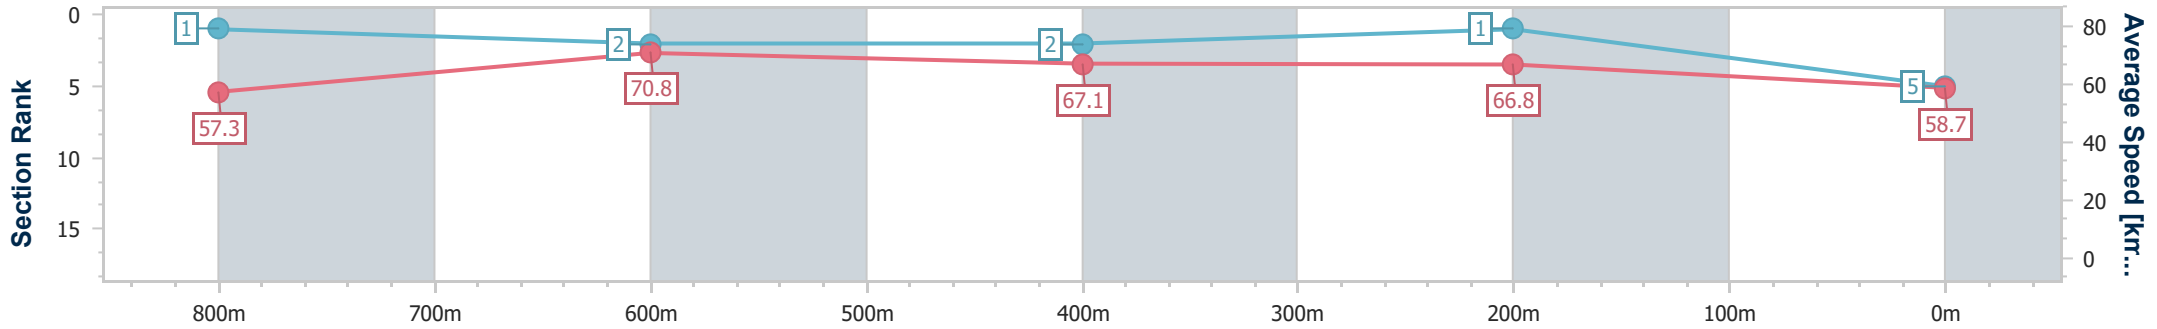

Horse/Jockey Name	Tiger Shark
Final Rank	5
Fastest Section Time (Section)	0:10.33 (800m)
Top Speed [km/h] (Section)	71.8 (Overall)
Race State	Finished

Eagle Farm QLD Professional
Race 8: SKY RACING BRIBIE HANDICAP - 1000m
07 December 2024 - 16:33
Track Rating: Soft 5, Weather: Fine, Rail Position: True

BRISBANE
RACING CLUB

Section	Overall	800m	600m	400m	200m
Section Times	0:56.92 [5] (0:12.71)	0:44.21 [1] (0:10.33)	0:33.88 [2] (0:10.83)	0:23.05 [2] (0:10.79)	0:12.26 [1] (0:12.26)
Average Speed [km/h]	57.3	70.8	67.1	66.8	58.7
Top Speed [km/h]	71.8	71.5	68.6	69.4	64.3
Avg. Dist. to Rail [m]	7.5	2.5	2.2	6.5	5.6
Avg. Stride Freq. [Hz]	2.4	2.4	2.5	2.5	2.3
Avg. Stride Length [m]	6.6	8.3	7.5	7.4	7.0

- [ ] Ranking at each section and finish
- -.-.- No data available at this section
- NA No data available