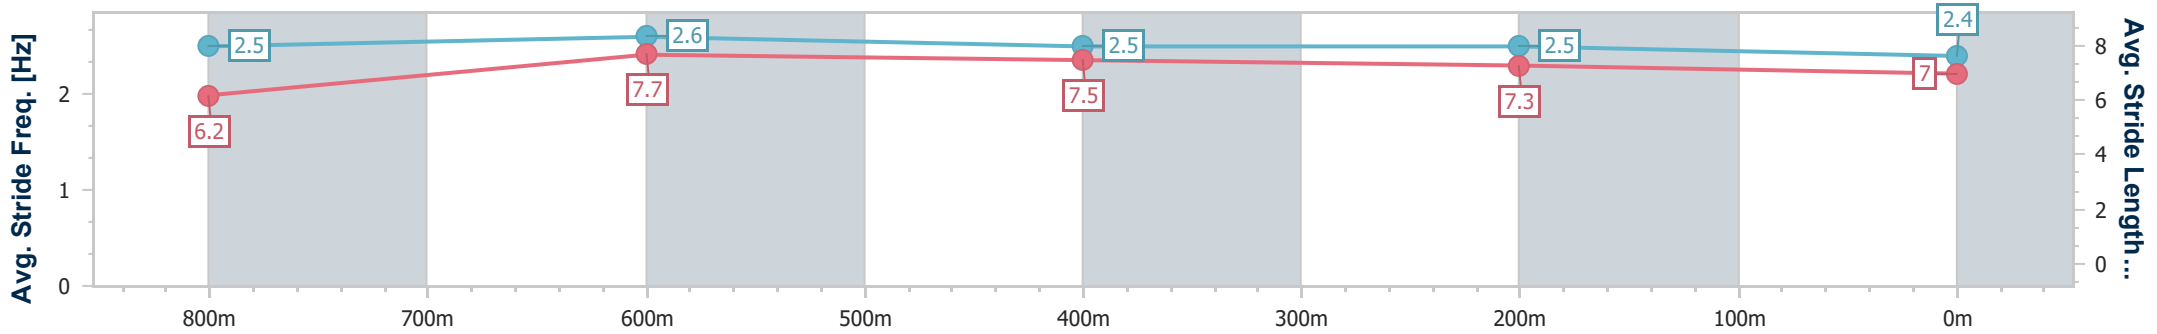

Eagle Farm QLD Professional

Race 8: SKY RACING BRIBIE HANDICAP - 1000m

07 December 2024 - 16:33

Track Rating: Soft 5, Weather: Fine, Rail Position: True

BRISBANE RACING CLUB

Section	Overall	800m	600m	400m	200m
Section Times	0:57.09 [8] (0:13.17)	0:43.92 [8] (0:10.32)	0:33.60 [6] (0:10.71)	0:22.89 [5] (0:10.94)	0:11.95 [9] (0:11.95)
Average Speed [km/h]	55.2	71.0	67.7	65.9	60.0
Top Speed [km/h]	71.4	73.0	69.3	67.2	65.5
Avg. Dist. to Rail [m]	6.6	3.5	1.1	5.1	5.3
Avg. Stride Freq. [Hz]	2.5	2.6	2.5	2.5	2.4
Avg. Stride Length [m]	6.2	7.7	7.5	7.3	7.0