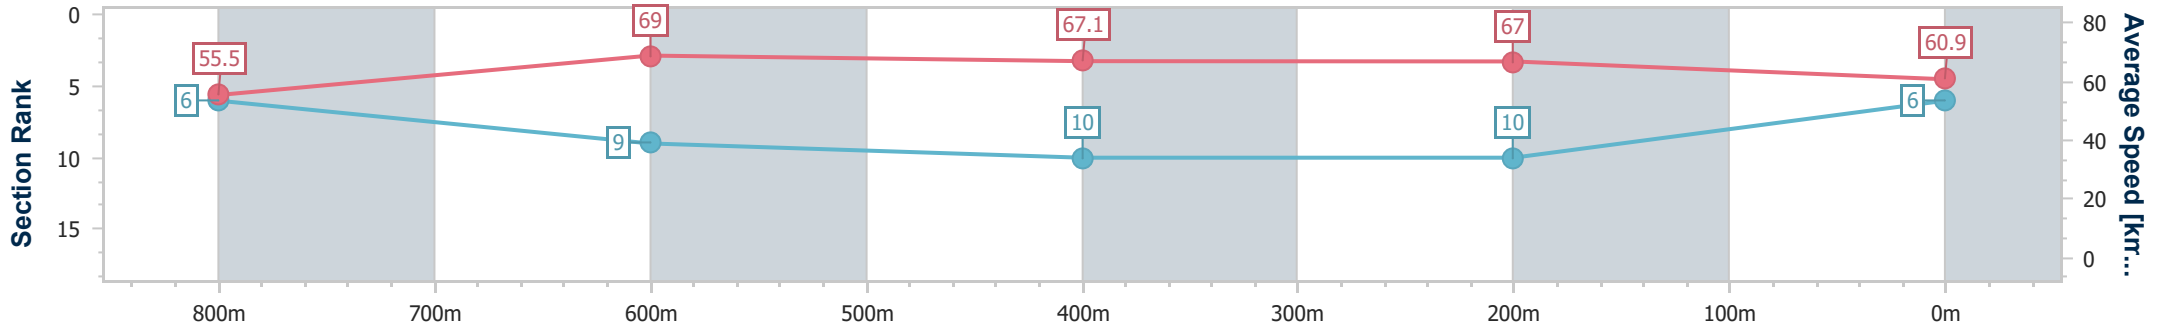

Horse/Jockey Name	The Big Goodbye
Final Rank	6
Fastest Section Time (Section)	0:10.50 (800m)
Top Speed [km/h] (Section)	70.9 (800m)
Race State	Finished

Eagle Farm QLD Professional
Race 8: SKY RACING BRIBIE HANDICAP - 1000m
07 December 2024 - 16:33
Track Rating: Soft 5, Weather: Fine, Rail Position: True

BRISBANE
RACING CLUB

Section	Overall	800m	600m	400m	200m
Section Times	0:56.96 [6] (0:13.11)	0:43.85 [6] (0:10.50)	0:33.35 [9] (0:10.78)	0:22.57 [10] (0:10.78)	0:11.79 [10] (0:11.79)
Average Speed [km/h]	55.5	69.0	67.1	67.0	60.9
Top Speed [km/h]	70.6	70.9	67.7	68.9	64.8
Avg. Dist. to Rail [m]	3.9	2.1	0.8	5.9	7.2
Avg. Stride Freq. [Hz]	2.4	2.6	2.6	2.6	2.5
Avg. Stride Length [m]	6.3	7.3	7.2	7.1	6.8

- [ ] Ranking at each section and finish
- -.-.- No data available at this section
- NA No data available