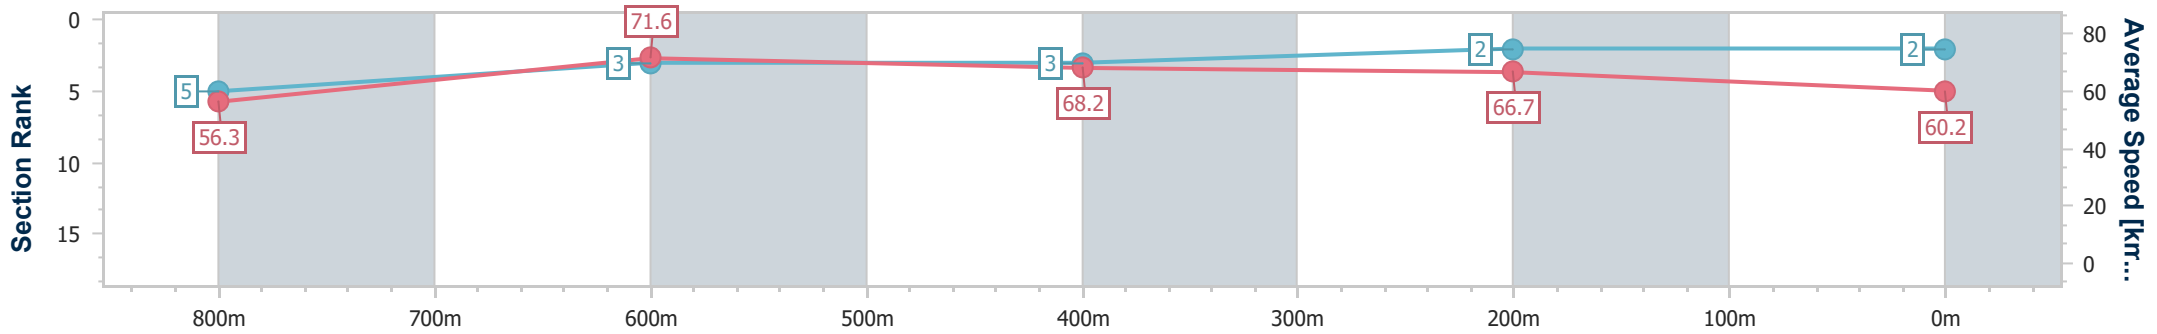

Horse/Jockey Name	Zarastro
Final Rank	2
Fastest Section Time (Section)	0:10.31 (800m)
Top Speed [km/h] (Section)	72.8 (800m)
Race State	Finished

Eagle Farm QLD Professional
Race 8: SKY RACING BRIBIE HANDICAP - 1000m
07 December 2024 - 16:33
Track Rating: Soft 5, Weather: Fine, Rail Position: True

BRISBANE
RACING CLUB

Section	Overall	800m	600m	400m	200m
Section Times	0:56.73 [2] (0:12.96)	0:43.77 [5] (0:10.31)	0:33.46 [3] (0:10.74)	0:22.72 [3] (0:10.79)	0:11.93 [2] (0:11.93)
Average Speed [km/h]	56.3	71.6	68.2	66.7	60.2
Top Speed [km/h]	72.1	72.8	69.8	67.5	64.8
Avg. Dist. to Rail [m]	6.1	5.4	3.3	6.4	7.6
Avg. Stride Freq. [Hz]	2.3	2.5	2.4	2.5	2.3
Avg. Stride Length [m]	6.6	7.5	7.2	7.5	7.2

- [ ] Ranking at each section and finish
- -.-.- No data available at this section
- NA No data available