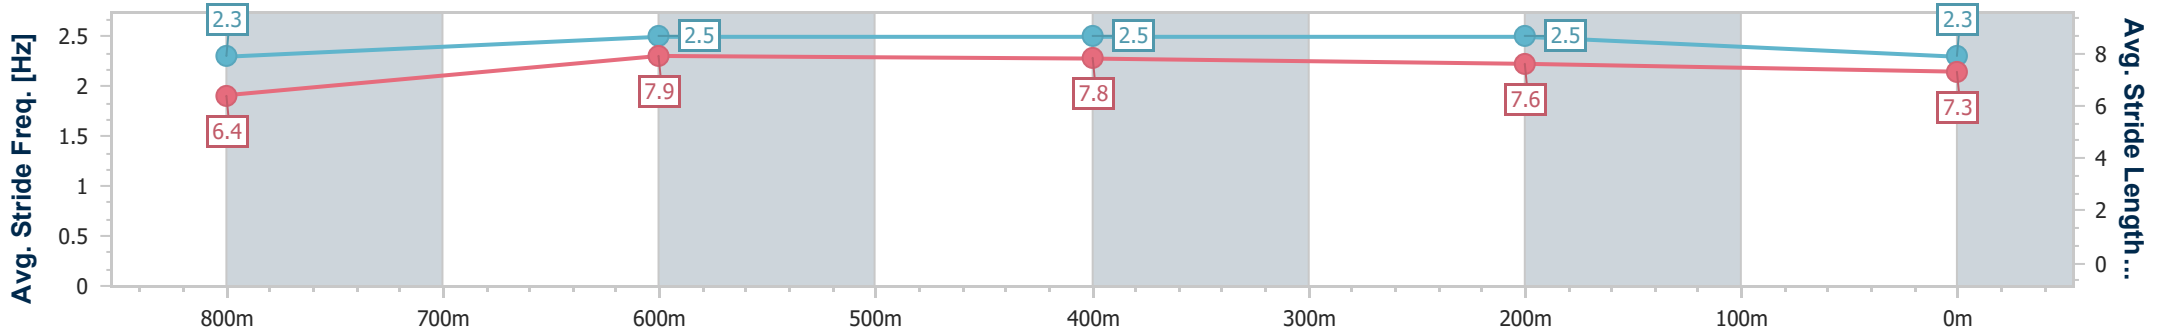

- [] Ranking at each section and finish
- .-.- No data available at this section
- NA No data available

Horse/Jockey Name	Nettuno
Final Rank	10
Fastest Section Time (Section)	0:10.20 (800m)
Top Speed [km/h] (Section)	72.7 (800m)
Race State	Finished

Eagle Farm QLD Professional
 Race 8: SKY RACING BRIBIE HANDICAP - 1000m
 07 December 2024 - 16:33
 Track Rating: Soft 5, Weather: Fine, Rail Position: True

BRISBANE
RACING CLUB

Section	Overall	800m	600m	400m	200m
Section Times	0:57.21 [10] (0:13.92)	0:43.29 [12] (0:10.20)	0:33.09 [12] (0:10.53)	0:22.56 [12] (0:10.70)	0:11.86 [12] (0:11.86)
Average Speed [km/h]	52.1	71.5	69.6	67.2	60.7
Top Speed [km/h]	72.6	72.7	70.5	70.3	63.8
Avg. Dist. to Rail [m]	5.9	2.3	3.5	10.7	12.9
Avg. Stride Freq. [Hz]	2.3	2.5	2.5	2.5	2.3
Avg. Stride Length [m]	6.4	7.9	7.8	7.6	7.3