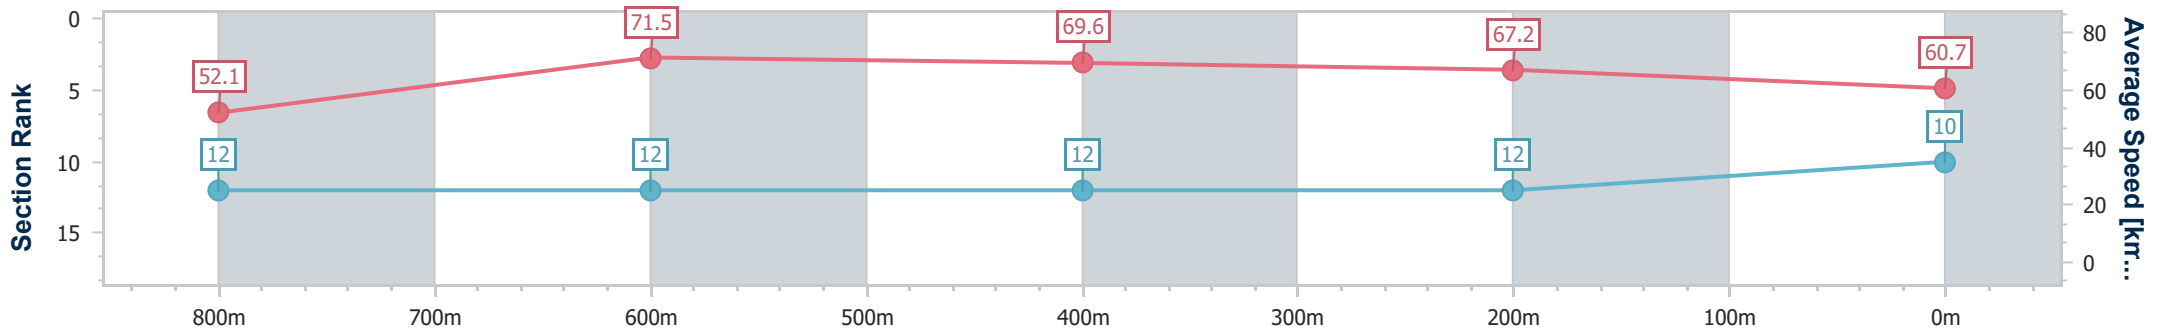

Horse/Jockey Name	Nettuno
Final Rank	10
Fastest Section Time (Section)	0:10.20 (800m)
Top Speed [km/h] (Section)	72.7 (800m)
Race State	Finished

Eagle Farm QLD Professional
Race 8: SKY RACING BRIBIE HANDICAP - 1000m
07 December 2024 - 16:33
Track Rating: Soft 5, Weather: Fine, Rail Position: True

BRISBANE
RACING CLUB

Section	Overall	800m	600m	400m	200m
Section Times	0:57.21 [10] (0:13.92)	0:43.29 [12] (0:10.20)	0:33.09 [12] (0:10.53)	0:22.56 [12] (0:10.70)	0:11.86 [12] (0:11.86)
Average Speed [km/h]	52.1	71.5	69.6	67.2	60.7
Top Speed [km/h]	72.6	72.7	70.5	70.3	63.8
Avg. Dist. to Rail [m]	5.9	2.3	3.5	10.7	12.9
Avg. Stride Freq. [Hz]	2.3	2.5	2.5	2.5	2.3
Avg. Stride Length [m]	6.4	7.9	7.8	7.6	7.3

- [ ] Ranking at each section and finish
- -.-.- No data available at this section
- NA No data available