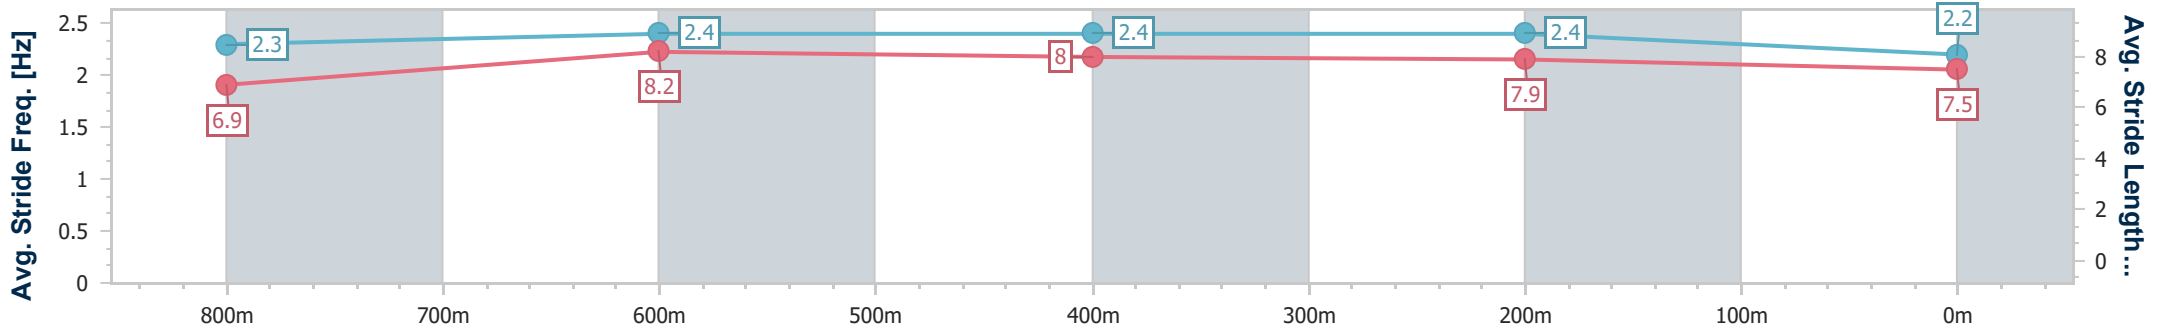

Horse/Jockey Name	Golden Boom
Final Rank	1
Fastest Section Time (Section)	0:10.39 (800m)
Top Speed [km/h] (Section)	72.5 (800m)
Race State	Finished

Eagle Farm QLD Professional
Race 8: SKY RACING BRIBIE HANDICAP - 1000m
07 December 2024 - 16:33
Track Rating: Soft 5, Weather: Fine, Rail Position: True

BRISBANE
RACING CLUB

Section	Overall	800m	600m	400m	200m
Section Times	0:56.70 [1] (0:12.93)	0:43.77 [3] (0:10.39)	0:33.38 [4] (0:10.86)	0:22.52 [4] (0:10.65)	0:11.87 [3] (0:11.87)
Average Speed [km/h]	56.5	71.1	68.0	67.5	60.6
Top Speed [km/h]	72.4	72.5	69.4	69.9	65.2
Avg. Dist. to Rail [m]	9.3	5.2	5.1	7.2	7.3
Avg. Stride Freq. [Hz]	2.3	2.4	2.4	2.4	2.2
Avg. Stride Length [m]	6.9	8.2	8.0	7.9	7.5

- [ ] Ranking at each section and finish
- -.-.- No data available at this section
- NA No data available