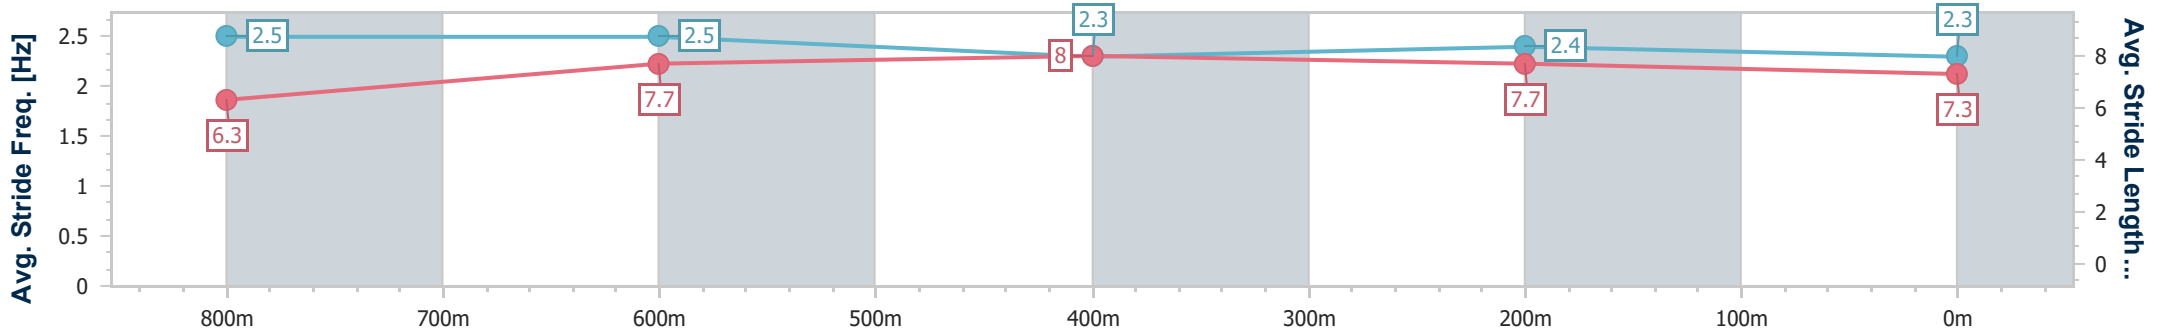

Eagle Farm QLD Professional

Race 8: SKY RACING BRIBIE HANDICAP - 1000m

07 December 2024 - 16:33

Track Rating: Soft 5, Weather: Fine, Rail Position: True

BRISBANE RACING CLUB

Section	Overall	800m	600m	400m	200m
Section Times	0:56.81 [3] (0:12.94)	0:43.87 [4] (0:10.63)	0:33.24 [8] (0:10.82)	0:22.42 [8] (0:10.72)	0:11.70 [7] (0:11.70)
Average Speed [km/h]	55.9	68.9	67.1	67.0	61.5
Top Speed [km/h]	71.0	69.9	67.8	68.9	65.8
Avg. Dist. to Rail [m]	4.4	3.5	1.4	3.8	3.8
Avg. Stride Freq. [Hz]	2.5	2.5	2.3	2.4	2.3
Avg. Stride Length [m]	6.3	7.7	8.0	7.7	7.3