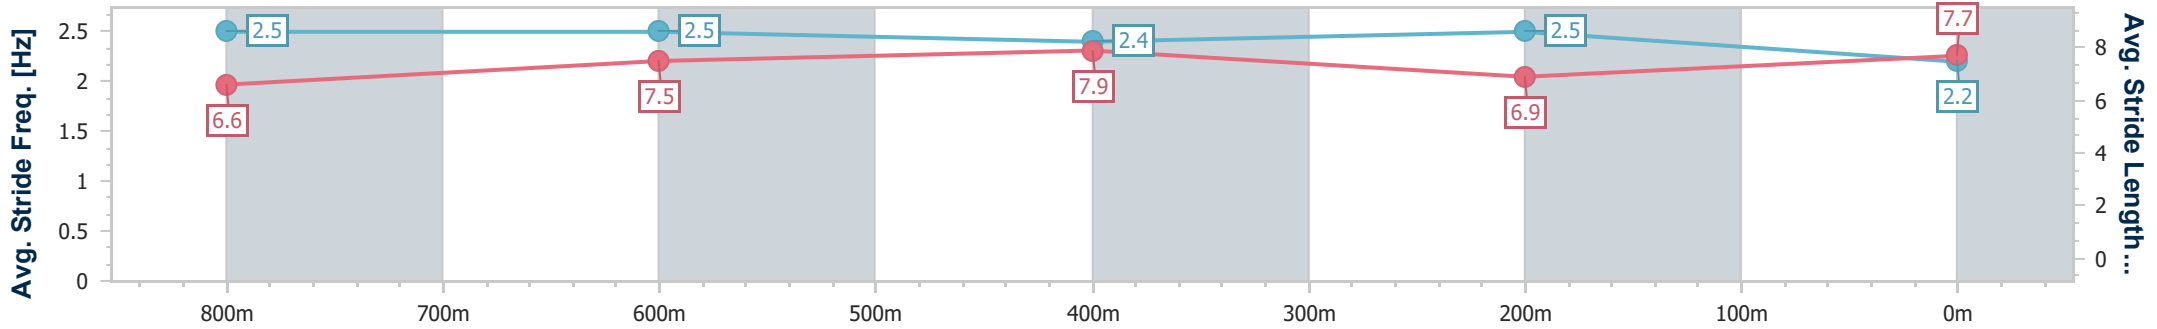

Eagle Farm QLD Professional
 Race 8: SKY RACING BRIBIE HANDICAP - 1000m
 07 December 2024 - 16:33
 Track Rating: Soft 5, Weather: Fine, Rail Position: True

BRISBANE
RACING CLUB

Section	Overall	800m	600m	400m	200m
Section Times	0:57.21 [10] (0:13.92)	0:43.29 [12] (0:10.20)	0:33.09 [12] (0:10.53)	0:22.56 [12] (0:10.70)	0:11.86 [12] (0:11.86)
Average Speed [km/h]	52.1	71.5	69.6	67.2	60.7
Top Speed [km/h]	72.6	72.7	70.5	70.3	63.8
Avg. Dist. to Rail [m]	5.9	2.3	3.5	10.7	12.9
Avg. Stride Freq. [Hz]	2.3	2.5	2.5	2.5	2.3
Avg. Stride Length [m]	6.4	7.9	7.8	7.6	7.3

- [] Ranking at each section and finish
- .-.- No data available at this section
- NA No data available

Horse/Jockey Name	King Kapa
Final Rank	11
Fastest Section Time (Section)	0:10.53 (800m)
Top Speed [km/h] (Section)	71.0 (Overall)
Race State	Finished

Eagle Farm QLD Professional
 Race 8: SKY RACING BRIBIE HANDICAP - 1000m
 07 December 2024 - 16:33
 Track Rating: Soft 5, Weather: Fine, Rail Position: True

BRISBANE
 RACING CLUB

Section	Overall	800m	600m	400m	200m
Section Times	0:57.21 [11] (0:13.22)	0:43.99 [10] (0:10.53)	0:33.46 [10] (0:10.64)	0:22.82 [8] (0:10.79)	0:12.03 [11] (0:12.03)
Average Speed [km/h]	55.3	69.7	69.5	66.8	59.7
Top Speed [km/h]	71.0	70.6	70.6	69.2	64.4
Avg. Dist. to Rail [m]	8.2	4.7	5.0	10.8	12.2
Avg. Stride Freq. [Hz]	2.5	2.5	2.4	2.5	2.2
Avg. Stride Length [m]	6.6	7.5	7.9	6.9	7.7