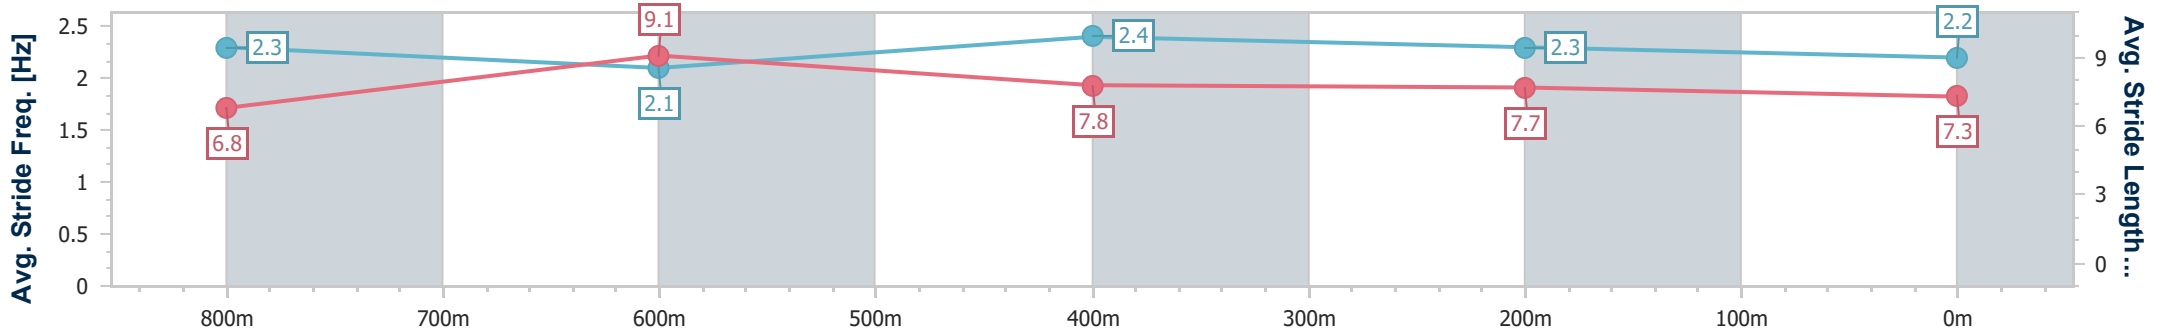

Eagle Farm QLD Professional
 Race 8: SKY RACING BRIBIE HANDICAP - 1000m
 07 December 2024 - 16:33
 Track Rating: Soft 5, Weather: Fine, Rail Position: True

BRISBANE
 RACING CLUB

Section	Overall	800m	600m	400m	200m
Section Times	0:57.21 [11] (0:13.22)	0:43.99 [10] (0:10.53)	0:33.46 [10] (0:10.64)	0:22.82 [8] (0:10.79)	0:12.03 [11] (0:12.03)
Average Speed [km/h]	55.3	69.7	69.5	66.8	59.7
Top Speed [km/h]	71.0	70.6	70.6	69.2	64.4
Avg. Dist. to Rail [m]	8.2	4.7	5.0	10.8	12.2
Avg. Stride Freq. [Hz]	2.5	2.5	2.4	2.5	2.2
Avg. Stride Length [m]	6.6	7.5	7.9	6.9	7.7

- [] Ranking at each section and finish
- .-.- No data available at this section
- NA No data available

Horse/Jockey Name	Rubiquitous
Final Rank	12
Fastest Section Time (Section)	0:10.22 (800m)
Top Speed [km/h] (Section)	71.5 (800m)
Race State	Finished

Eagle Farm QLD Professional
 Race 8: SKY RACING BRIBIE HANDICAP - 1000m
 07 December 2024 - 16:33
 Track Rating: Soft 5, Weather: Fine, Rail Position: True

BRISBANE
 RACING CLUB

Section	Overall	800m	600m	400m	200m
Section Times	0:57.34 [12] (0:12.78)	0:44.56 [2] (0:10.22)	0:34.34 [1] (0:10.80)	0:23.54 [1] (0:11.18)	0:12.36 [4] (0:12.36)
Average Speed [km/h]	56.5	70.3	66.4	64.6	58.2
Top Speed [km/h]	71.3	71.5	68.7	65.5	63.3
Avg. Dist. to Rail [m]	2.4	0.3	0.4	1.4	1.9
Avg. Stride Freq. [Hz]	2.3	2.1	2.4	2.3	2.2
Avg. Stride Length [m]	6.8	9.1	7.8	7.7	7.3