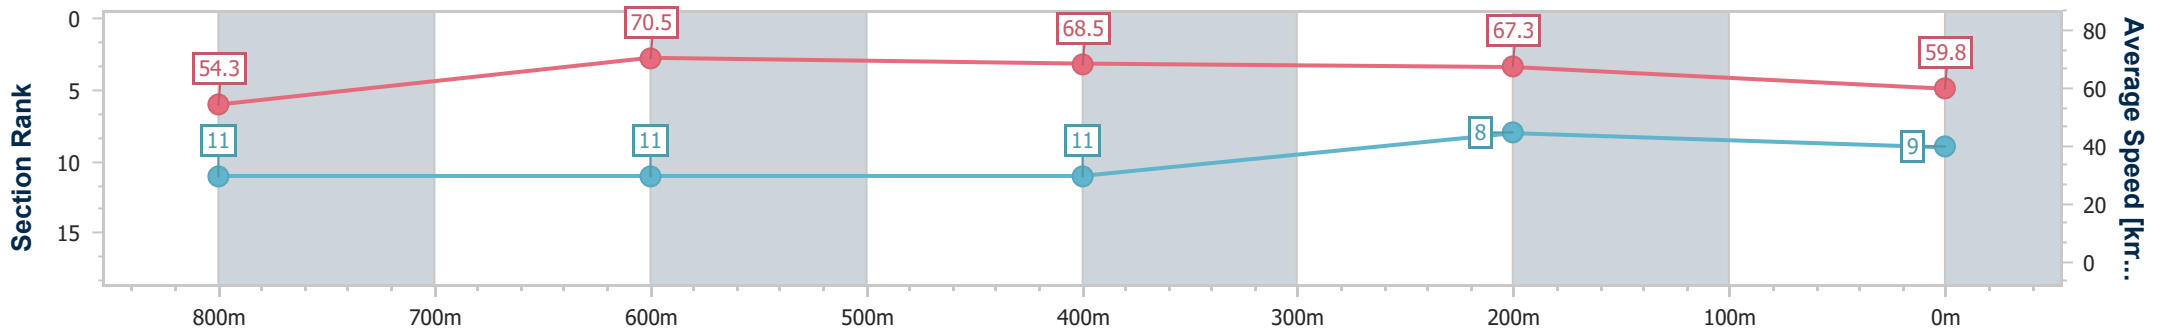

Horse/Jockey Name	All That Pizzazz
Final Rank	9
Fastest Section Time (Section)	0:10.41 (800m)
Top Speed [km/h] (Section)	71.2 (800m)
Race State	Finished

Eagle Farm QLD Professional
Race 8: SKY RACING BRIBIE HANDICAP - 1000m
07 December 2024 - 16:33
Track Rating: Soft 5, Weather: Fine, Rail Position: True

BRISBANE
RACING CLUB

Section	Overall	800m	600m	400m	200m
Section Times	0:57.14 [9] (0:13.35)	0:43.79 [11] (0:10.41)	0:33.38 [11] (0:10.65)	0:22.73 [11] (0:10.73)	0:12.00 [8] (0:12.00)
Average Speed [km/h]	54.3	70.5	68.5	67.3	59.8
Top Speed [km/h]	68.2	71.2	70.6	69.9	64.0
Avg. Dist. to Rail [m]	3.8	3.7	3.4	9.0	10.5
Avg. Stride Freq. [Hz]	2.4	2.6	2.5	2.6	2.4
Avg. Stride Length [m]	6.3	7.5	7.5	7.3	6.9

- [ ] Ranking at each section and finish
- -.-.- No data available at this section
- NA No data available