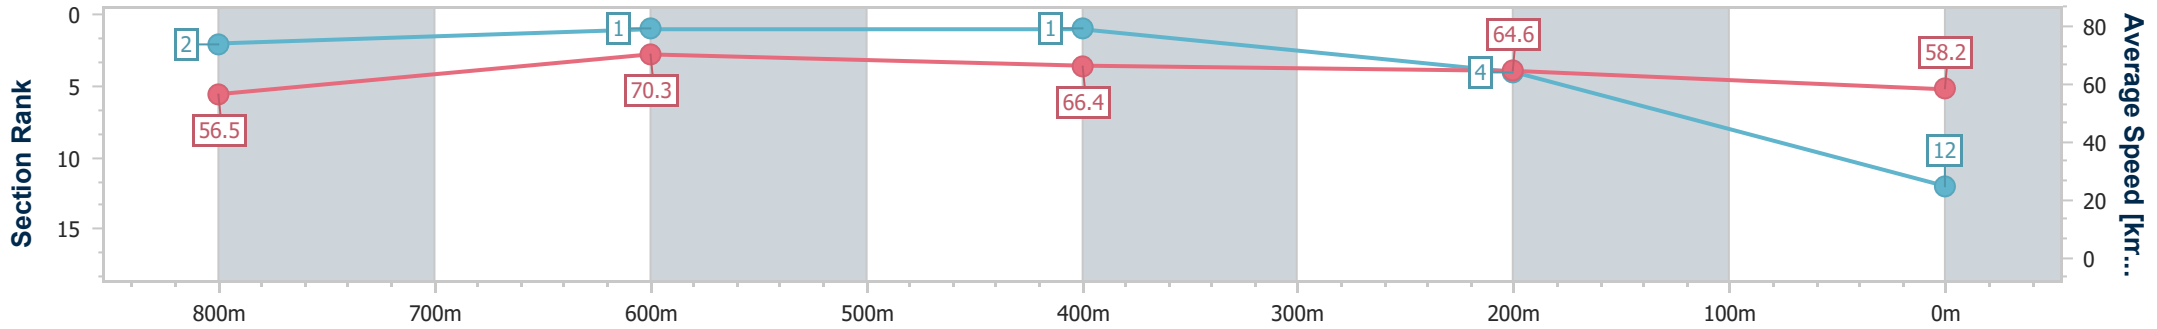

Horse/Jockey Name	Rubiquitous
Final Rank	12
Fastest Section Time (Section)	0:10.22 (800m)
Top Speed [km/h] (Section)	71.5 (800m)
Race State	Finished

Eagle Farm QLD Professional
Race 8: SKY RACING BRIBIE HANDICAP - 1000m
07 December 2024 - 16:33
Track Rating: Soft 5, Weather: Fine, Rail Position: True

BRISBANE
RACING CLUB

Section	Overall	800m	600m	400m	200m
Section Times	0:57.34 [12] (0:12.78)	0:44.56 [2] (0:10.22)	0:34.34 [1] (0:10.80)	0:23.54 [1] (0:11.18)	0:12.36 [4] (0:12.36)
Average Speed [km/h]	56.5	70.3	66.4	64.6	58.2
Top Speed [km/h]	71.3	71.5	68.7	65.5	63.3
Avg. Dist. to Rail [m]	2.4	0.3	0.4	1.4	1.9
Avg. Stride Freq. [Hz]	2.3	2.1	2.4	2.3	2.2
Avg. Stride Length [m]	6.8	9.1	7.8	7.7	7.3

- [ ] Ranking at each section and finish
- -.-.- No data available at this section
- NA No data available