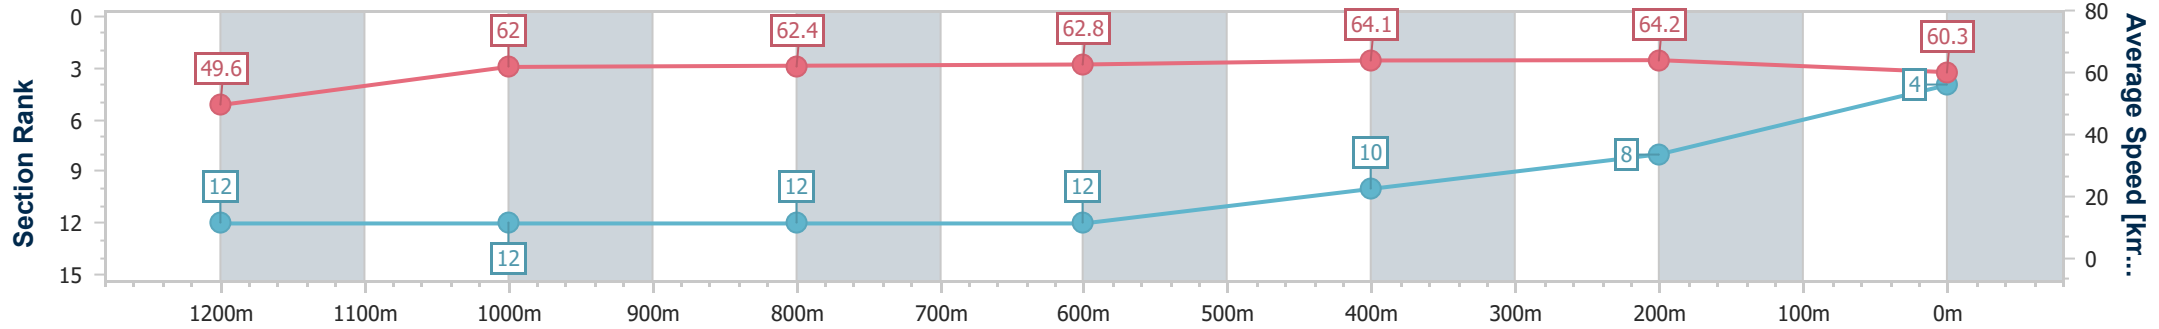

Section	Overall	1200m	1000m	800m	600m	400m	200m
Section Times	1:24.09 [4] (0:14.61)	1:09.48 [12] (0:11.62)	0:57.86 [12] (0:11.67)	0:46.19 [12] (0:11.57)	0:34.62 [12] (0:11.47)	0:23.15 [10] (0:11.23)	0:11.92 [8]
Average Speed [km/h]	49.6	62.0	62.4	62.8	64.1	64.2	60.3
Top Speed [km/h]	62.0	63.2	63.6	63.7	65.3	65.9	62.1
Avg. Dist. to Rail [m]	9.3	3.1	2.2	2.2	4.3	11.1	11.5
Avg. Stride Freq. [Hz]	2.1	2.2	2.2	2.2	2.2	2.2	2.2
Avg. Stride Length [m]	6.6	7.9	8.0	8.1	8.2	8.0	7.7