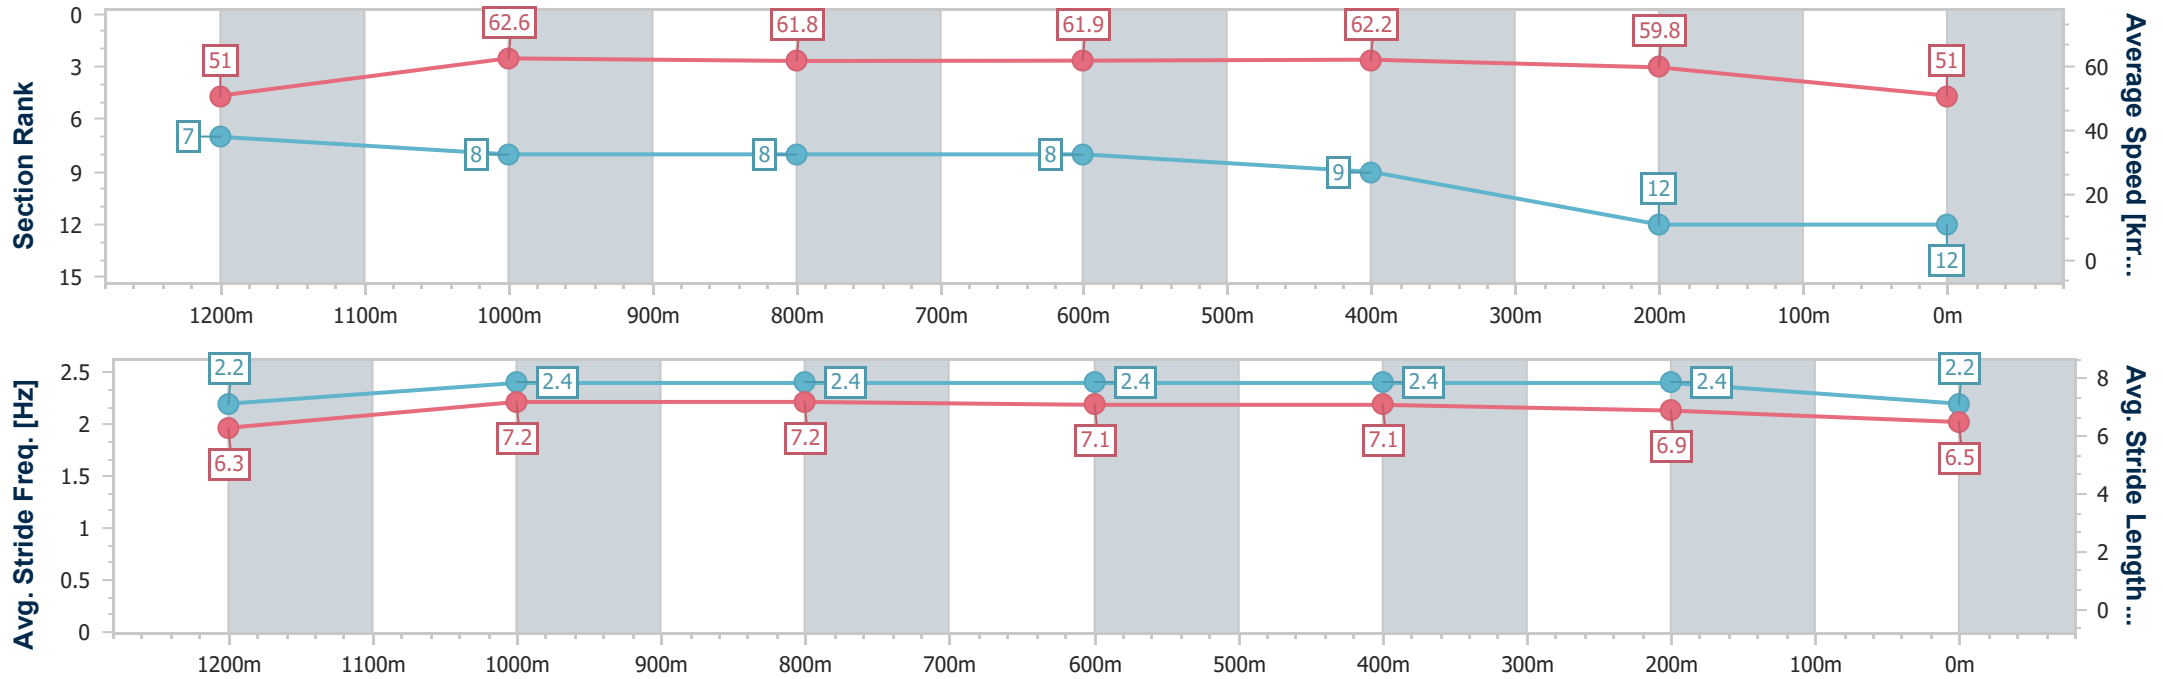

Section	Overall	1200m	1000m	800m	600m	400m	200m
Section Times	1:27.09 [12] (0:14.18)	1:12.91 [7] (0:11.49)	1:01.42 [8] (0:11.74)	0:49.68 [8] (0:11.74)	0:37.94 [8] (0:11.78)	0:26.16 [9] (0:12.05)	0:14.11 [12] (0:14.11)
Average Speed [km/h]	51.0	62.6	61.8	61.9	62.2	59.8	51.0
Top Speed [km/h]	63.3	64.1	62.6	63.2	62.6	61.1	57.4
Avg. Dist. to Rail [m]	2.2	1.1	1.3	2.4	3.1	6.6	4.9
Avg. Stride Freq. [Hz]	2.2	2.4	2.4	2.4	2.4	2.4	2.2
Avg. Stride Length [m]	6.3	7.2	7.2	7.1	7.1	6.9	6.5

- [] Ranking at each section and finish
- .-.- No data available at this section
- NA No data available