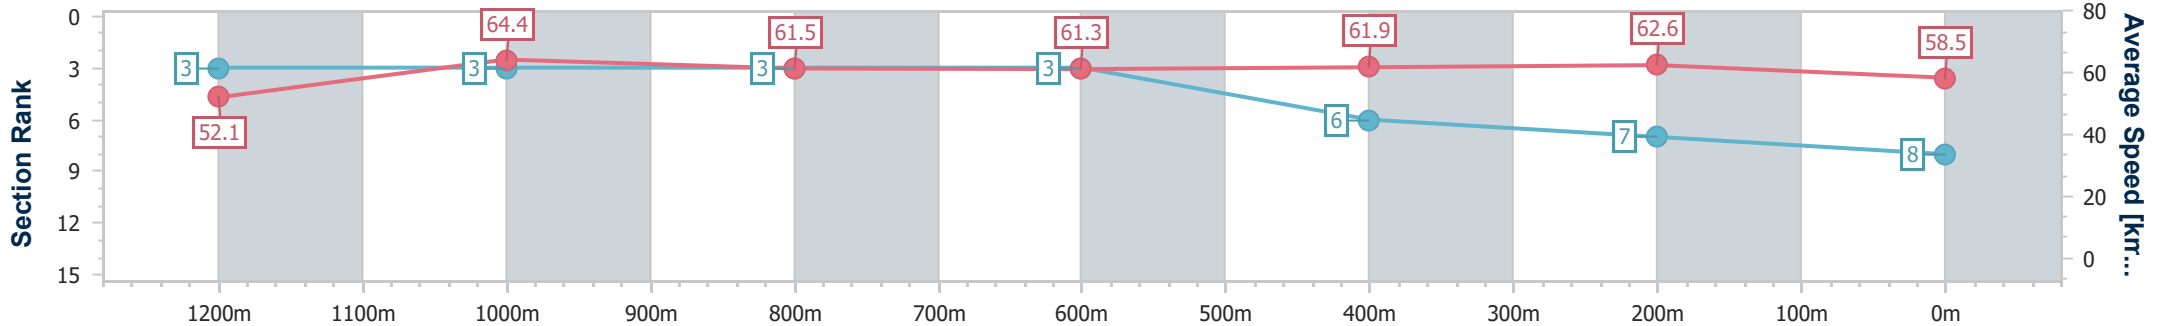

Section	Overall	1200m	1000m	800m	600m	400m	200m
Section Times	1:24.44 [8] (0:13.89)	1:10.55 [3] (0:11.20)	0:59.35 [3] (0:11.80)	0:47.55 [3] (0:11.90)	0:35.65 [3] (0:11.87)	0:23.78 [6] (0:11.48)	0:12.30 [7] (0:12.30)
Average Speed [km/h]	52.1	64.4	61.5	61.3	61.9	62.6	58.5
Top Speed [km/h]	65.2	65.7	62.7	62.2	63.5	63.8	62.0
Avg. Dist. to Rail [m]	6.0	2.4	2.3	2.4	3.5	5.7	5.3
Avg. Stride Freq. [Hz]	2.3	2.3	2.3	2.2	2.3	2.3	2.2
Avg. Stride Length [m]	6.2	7.7	7.6	7.6	7.7	7.4	7.3