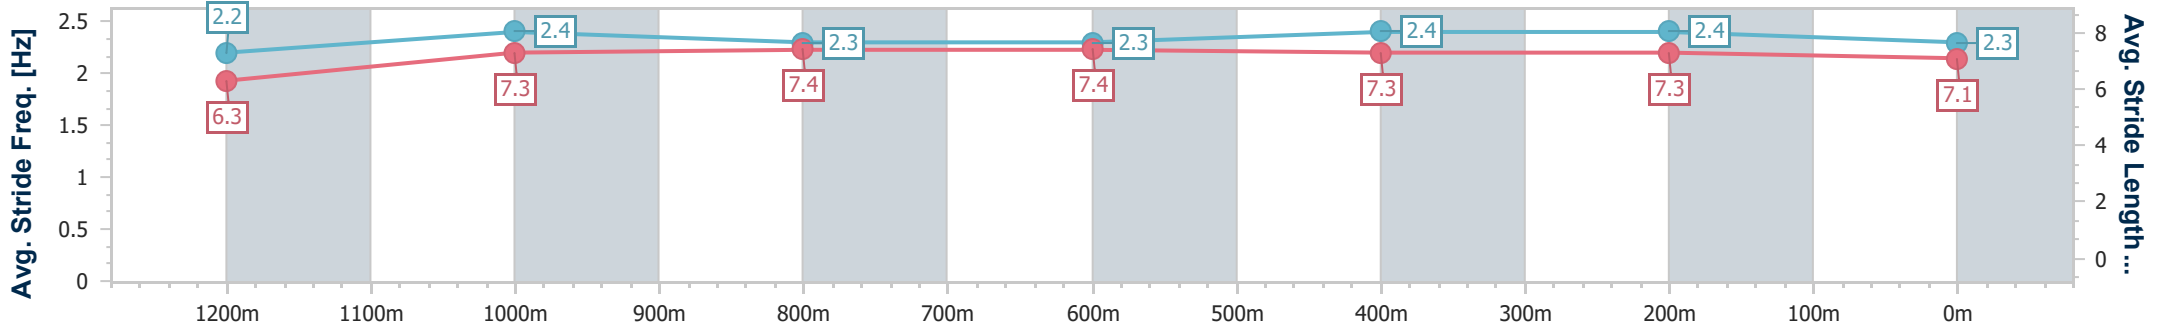

Horse/Jockey Name	I'm Heroic
Final Rank	9
Fastest Section Time (Section)	0:11.30 (400m)
Top Speed [km/h] (Section)	65.3 (400m)
Race State	Finished

Eagle Farm QLD Professional
Race 9: MAGIC MILLIONS JAN 2025 QTIS Three-Year-Old
BENCHMARK 70 Handicap - 1400m
07 December 2024 - 17:13
Track Rating: Soft 5, Weather: Fine, Rail Position: True

BRISBANE
RACING CLUB

Section	Overall	1200m	1000m	800m	600m	400m	200m
Section Times	1:24.58 [9] (0:14.40)	1:10.18 [11] (0:11.63)	0:58.55 [11] (0:11.69)	0:46.86 [11] (0:11.68)	0:35.18 [11] (0:11.69)	0:23.49 [12] (0:11.30)	0:12.19 [10] (0:12.19)
Average Speed [km/h]	50.2	62.0	62.0	61.9	61.9	63.7	59.2
Top Speed [km/h]	62.7	63.1	63.4	63.0	64.8	65.3	61.5
Avg. Dist. to Rail [m]	5.6	3.0	1.1	1.1	1.4	3.9	4.2
Avg. Stride Freq. [Hz]	2.2	2.4	2.3	2.3	2.4	2.4	2.3
Avg. Stride Length [m]	6.3	7.3	7.4	7.4	7.3	7.3	7.1

- [ ] Ranking at each section and finish
- -.-.- No data available at this section
- NA No data available