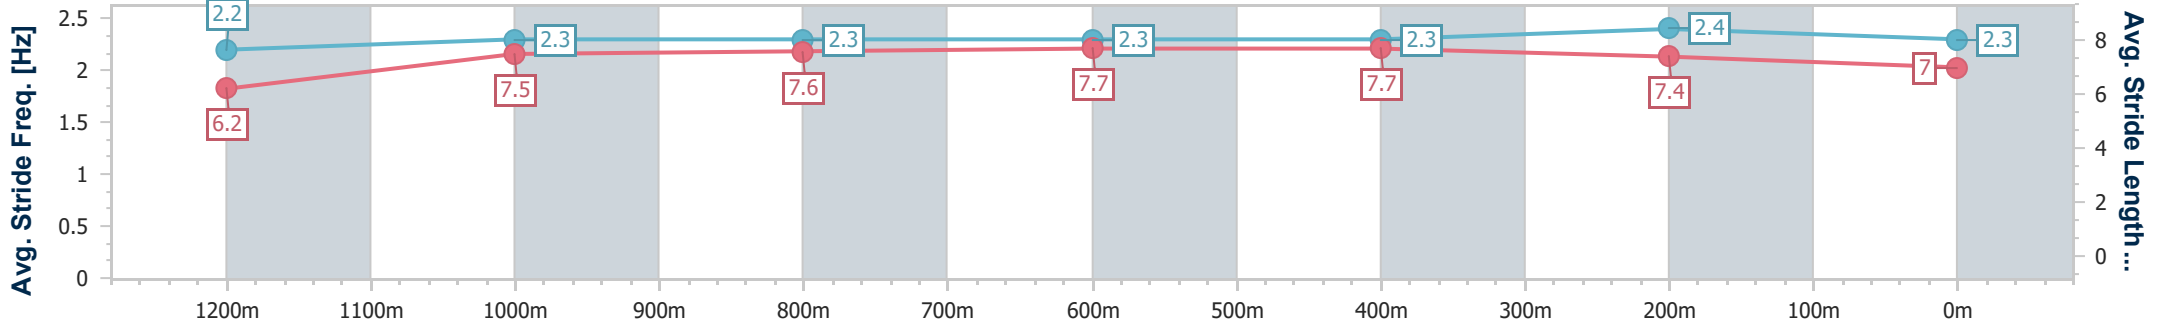

Section	Overall	1200m	1000m	800m	600m	400m	200m
Section Times	1:24.32 [6] (0:14.36)	1:09.96 [10] (0:11.49)	0:58.47 [10] (0:11.74)	0:46.73 [9] (0:11.58)	0:35.15 [9] (0:11.56)	0:23.59 [8] (0:11.25)	0:12.34 [5] (0:12.34)
Average Speed [km/h]	50.2	62.9	62.6	63.6	64.5	64.0	58.4
Top Speed [km/h]	63.0	64.7	64.3	64.7	66.4	64.9	61.2
Avg. Dist. to Rail [m]	8.4	3.1	4.0	5.1	7.0	12.2	9.7
Avg. Stride Freq. [Hz]	2.2	2.3	2.3	2.3	2.3	2.4	2.3
Avg. Stride Length [m]	6.2	7.5	7.6	7.7	7.7	7.4	7.0