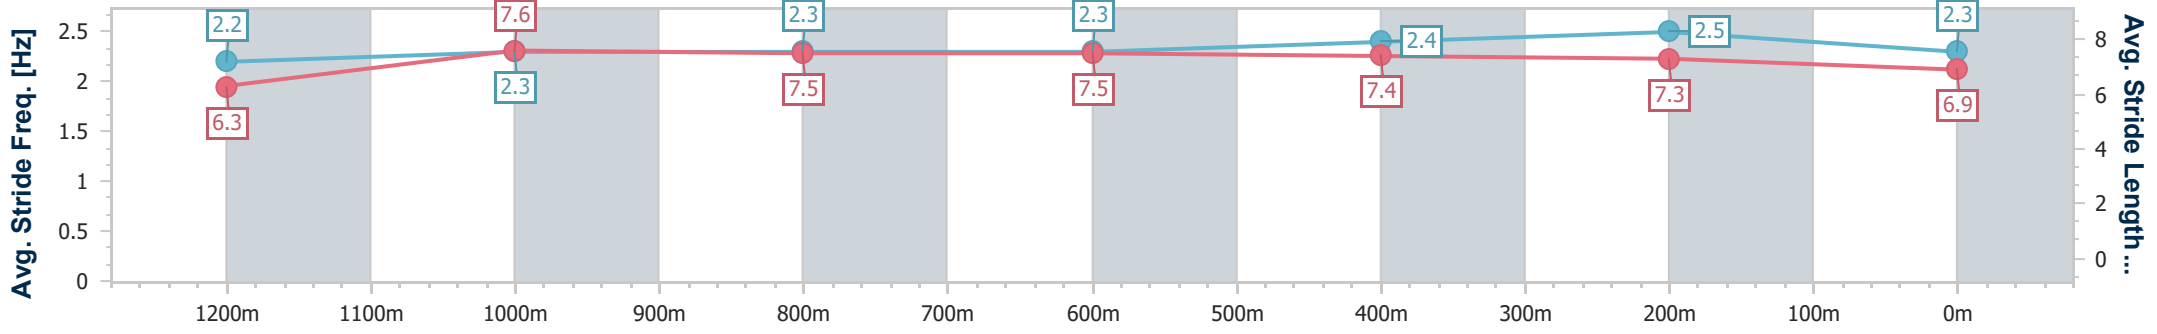

Horse/Jockey Name	Blantons Run
Final Rank	5
Fastest Section Time (Section)	0:11.21 (400m)
Top Speed [km/h] (Section)	65.9 (1200m)
Race State	Finished

Eagle Farm QLD Professional
Race 9: MAGIC MILLIONS JAN 2025 QTIS Three-Year-Old
BENCHMARK 70 Handicap - 1400m
07 December 2024 - 17:13
Track Rating: Soft 5, Weather: Fine, Rail Position: True

BRISBANE
RACING CLUB

Section	Overall	1200m	1000m	800m	600m	400m	200m
Section Times	1:24.13 [5] (0:14.32)	1:09.81 [9] (0:11.28)	0:58.53 [7] (0:11.76)	0:46.77 [7] (0:11.64)	0:35.13 [7] (0:11.63)	0:23.50 [4] (0:11.21)	0:12.29 [3] (0:12.29)
Average Speed [km/h]	50.4	64.0	62.3	62.7	63.7	64.1	58.6
Top Speed [km/h]	64.4	65.9	64.2	63.7	65.4	65.4	62.6
Avg. Dist. to Rail [m]	9.9	4.1	3.5	3.4	5.1	9.9	8.1
Avg. Stride Freq. [Hz]	2.2	2.3	2.3	2.3	2.4	2.5	2.3
Avg. Stride Length [m]	6.3	7.6	7.5	7.5	7.4	7.3	6.9

- [ ] Ranking at each section and finish
- -.-.- No data available at this section
- NA No data available