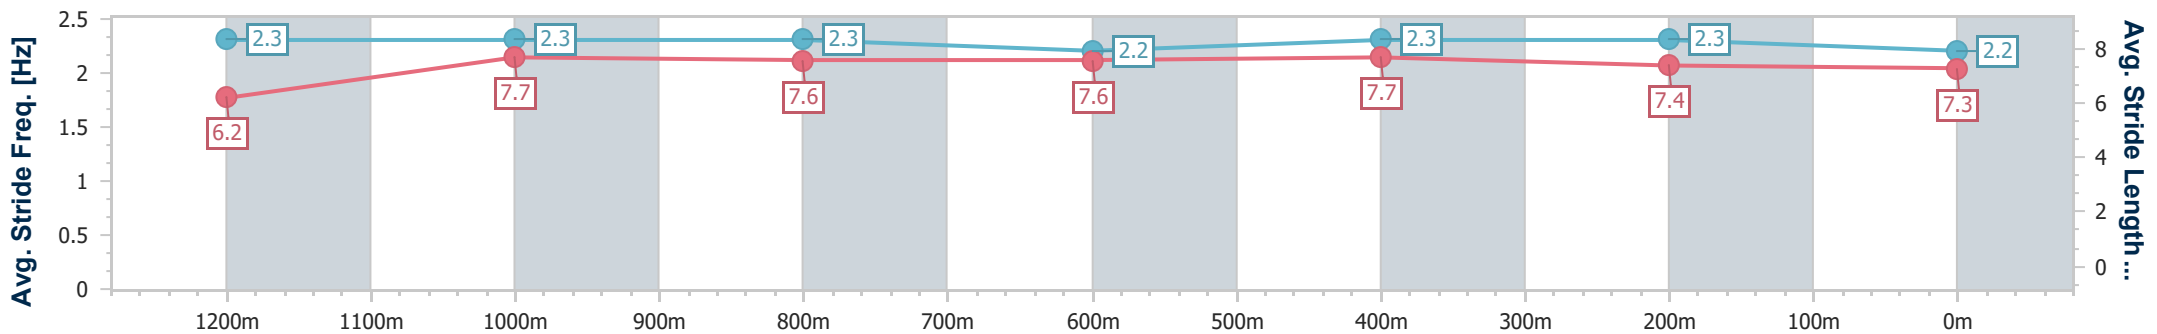

Section	Overall	1200m	1000m	800m	600m	400m	200m
Section Times	1:24.44 [8] (0:13.89)	1:10.55 [3] (0:11.20)	0:59.35 [3] (0:11.80)	0:47.55 [3] (0:11.90)	0:35.65 [3] (0:11.87)	0:23.78 [6] (0:11.48)	0:12.30 [7] (0:12.30)
Average Speed [km/h]	52.1	64.4	61.5	61.3	61.9	62.6	58.5
Top Speed [km/h]	65.2	65.7	62.7	62.2	63.5	63.8	62.0
Avg. Dist. to Rail [m]	6.0	2.4	2.3	2.4	3.5	5.7	5.3
Avg. Stride Freq. [Hz]	2.3	2.3	2.3	2.2	2.3	2.3	2.2
Avg. Stride Length [m]	6.2	7.7	7.6	7.6	7.7	7.4	7.3