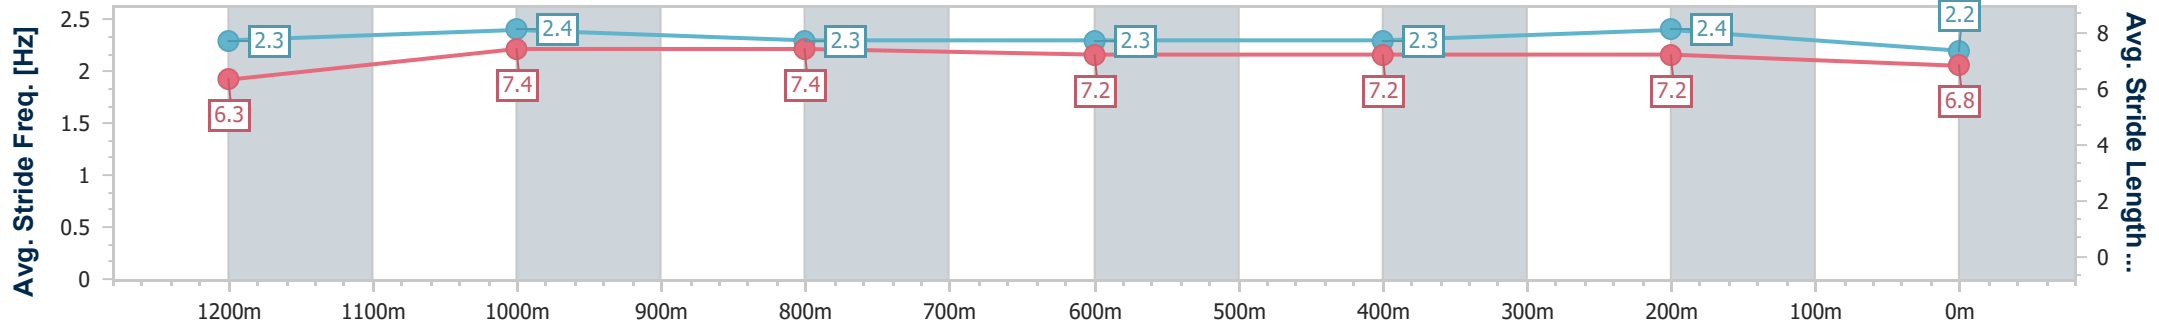

Section	Overall	1200m	1000m	800m	600m	400m	200m
Section Times	1:25.80 [11] (0:13.86)	1:11.94 [2] (0:11.20)	1:00.74 [2] (0:11.64)	0:49.10 [2] (0:11.89)	0:37.21 [2] (0:11.89)	0:25.32 [2] (0:11.81)	0:13.51 [9] (0:13.51)
Average Speed [km/h]	52.1	64.3	61.9	60.2	60.3	60.9	53.3
Top Speed [km/h]	65.2	66.6	63.4	61.3	62.4	62.7	58.1
Avg. Dist. to Rail [m]	3.3	1.2	0.3	0.5	1.1	4.4	5.6
Avg. Stride Freq. [Hz]	2.3	2.4	2.3	2.3	2.3	2.4	2.2
Avg. Stride Length [m]	6.3	7.4	7.4	7.2	7.2	7.2	6.8