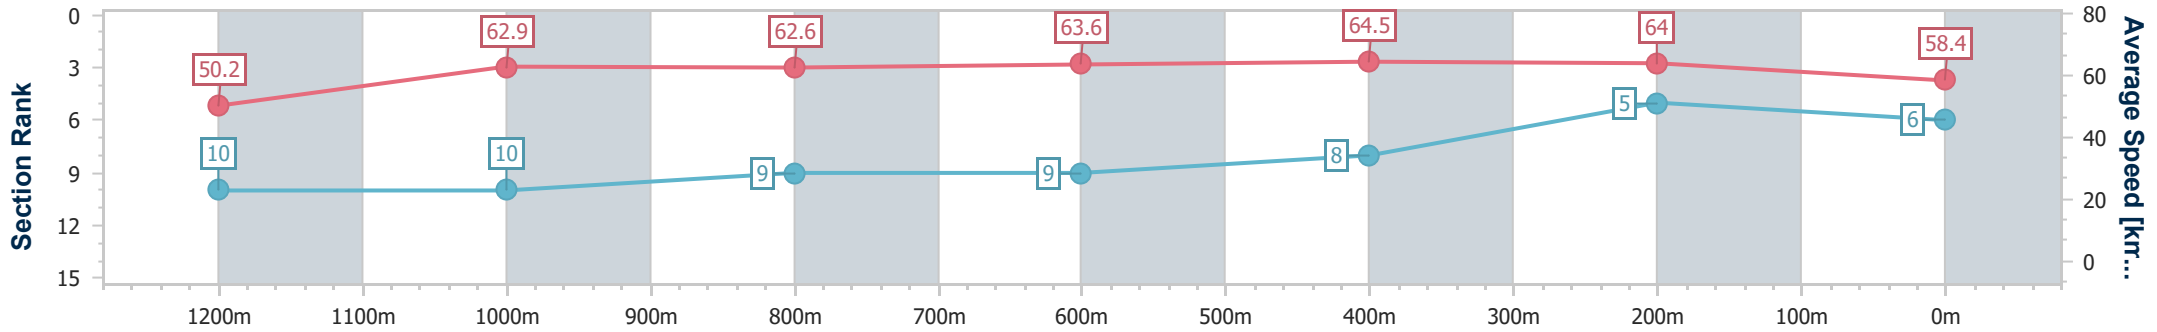

Section	Overall	1200m	1000m	800m	600m	400m	200m
Section Times	1:24.32 [6] (0:14.36)	1:09.96 [10] (0:11.49)	0:58.47 [10] (0:11.74)	0:46.73 [9] (0:11.58)	0:35.15 [9] (0:11.56)	0:23.59 [8] (0:11.25)	0:12.34 [5] (0:12.34)
Average Speed [km/h]	50.2	62.9	62.6	63.6	64.5	64.0	58.4
Top Speed [km/h]	63.0	64.7	64.3	64.7	66.4	64.9	61.2
Avg. Dist. to Rail [m]	8.4	3.1	4.0	5.1	7.0	12.2	9.7
Avg. Stride Freq. [Hz]	2.2	2.3	2.3	2.3	2.3	2.4	2.3
Avg. Stride Length [m]	6.2	7.5	7.6	7.7	7.7	7.4	7.0