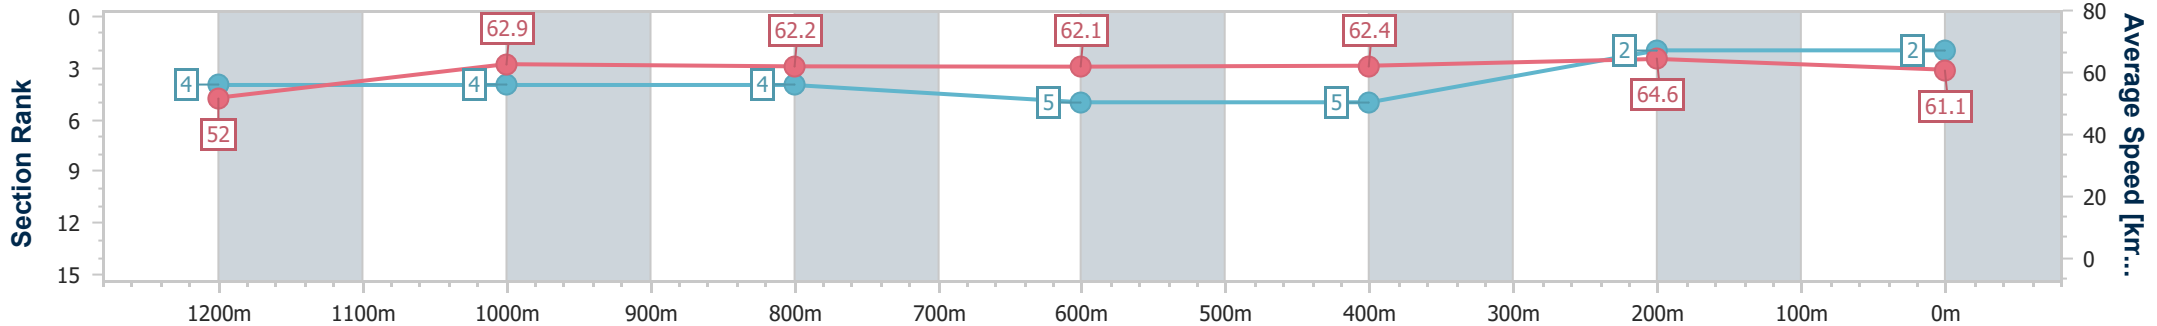

Section	Overall	1200m	1000m	800m	600m	400m	200m
Section Times	1:23.56 [2] (0:13.90)	1:09.66 [4] (0:11.46)	0:58.20 [4] (0:11.74)	0:46.46 [4] (0:11.82)	0:34.64 [5] (0:11.72)	0:22.92 [5] (0:11.15)	0:11.77 [2] (0:11.77)
Average Speed [km/h]	52.0	62.9	62.2	62.1	62.4	64.6	61.1
Top Speed [km/h]	65.2	65.6	63.0	63.2	64.3	65.6	63.9
Avg. Dist. to Rail [m]	7.2	3.1	2.8	3.6	3.4	6.9	7.0
Avg. Stride Freq. [Hz]	2.4	2.5	2.4	2.4	2.4	2.5	2.4
Avg. Stride Length [m]	6.1	7.0	7.2	7.2	7.1	7.2	7.1