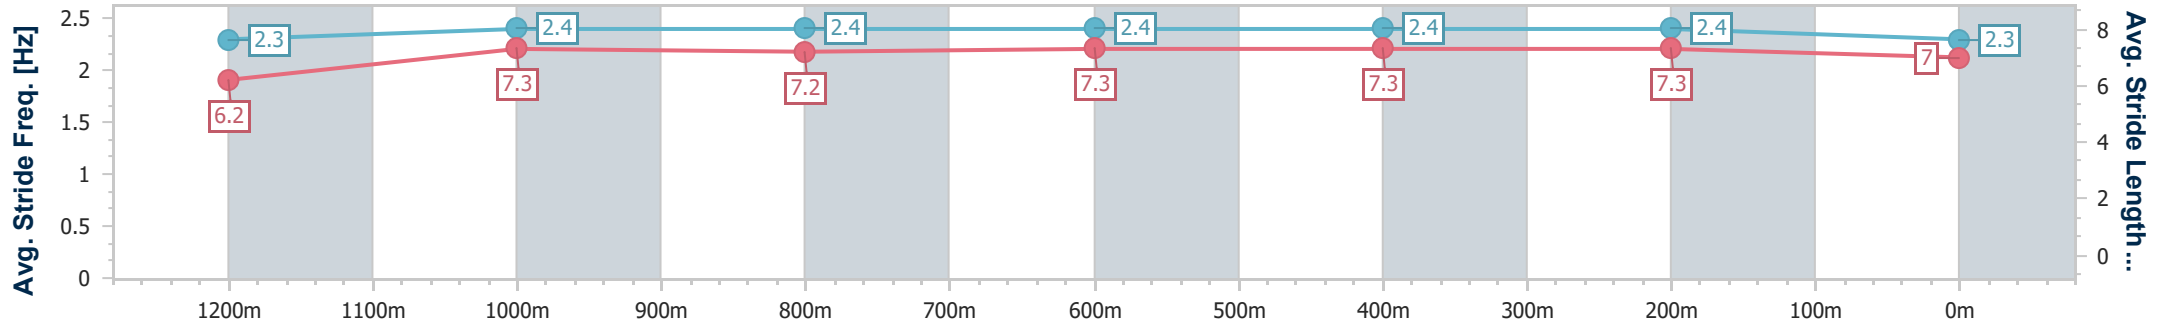

- [] Ranking at each section and finish
- .-.- No data available at this section
- NA No data available

Horse/Jockey Name	Ain't Tellin
Final Rank	10
Fastest Section Time (Section)	0:11.49 (400m)
Top Speed [km/h] (Section)	64.1 (600m)
Race State	Finished

Section	Overall	1200m	1000m	800m	600m	400m	200m
Section Times	1:24.63 [10] (0:14.29)	1:10.34 [8] (0:11.53)	0:58.81 [9] (0:11.77)	0:47.04 [9] (0:11.73)	0:35.31 [10] (0:11.70)	0:23.61 [11] (0:11.49)	0:12.12 [11] (0:12.12)
Average Speed [km/h]	50.7	62.4	61.7	62.0	62.9	62.6	59.4
Top Speed [km/h]	63.6	63.6	62.8	63.2	64.1	63.6	62.0
Avg. Dist. to Rail [m]	4.6	2.1	1.9	2.3	4.1	7.8	8.5
Avg. Stride Freq. [Hz]	2.3	2.4	2.4	2.4	2.4	2.4	2.3
Avg. Stride Length [m]	6.2	7.3	7.2	7.3	7.3	7.3	7.0