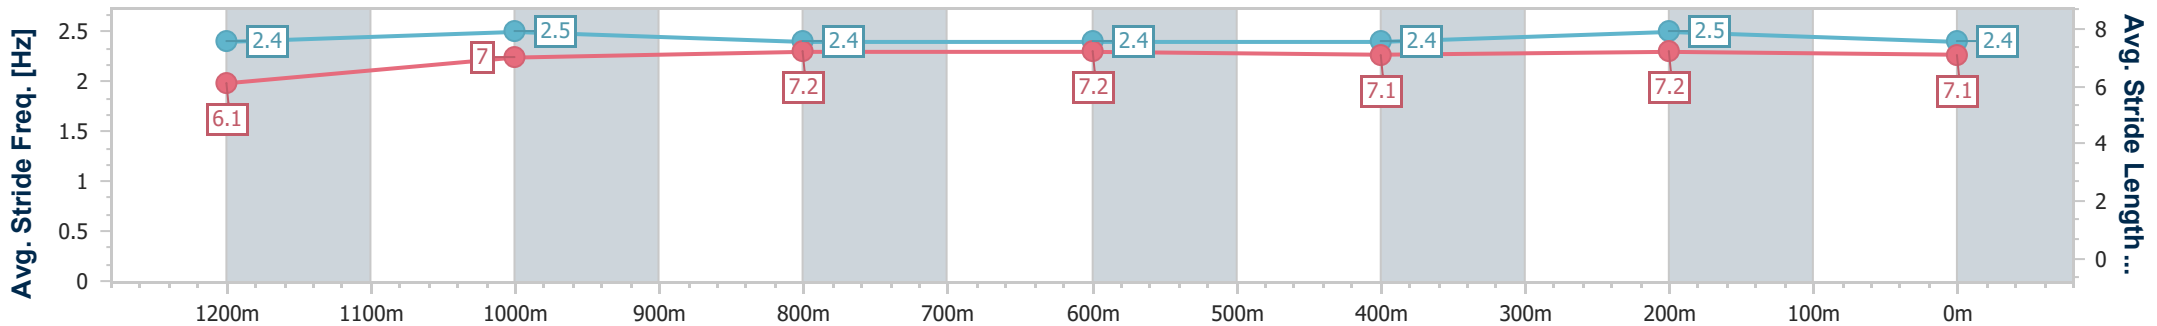

Section	Overall	1200m	1000m	800m	600m	400m	200m
Section Times	1:23.56 [2] (0:13.90)	1:09.66 [4] (0:11.46)	0:58.20 [4] (0:11.74)	0:46.46 [4] (0:11.82)	0:34.64 [5] (0:11.72)	0:22.92 [5] (0:11.15)	0:11.77 [2] (0:11.77)
Average Speed [km/h]	52.0	62.9	62.2	62.1	62.4	64.6	61.1
Top Speed [km/h]	65.2	65.6	63.0	63.2	64.3	65.6	63.9
Avg. Dist. to Rail [m]	7.2	3.1	2.8	3.6	3.4	6.9	7.0
Avg. Stride Freq. [Hz]	2.4	2.5	2.4	2.4	2.4	2.5	2.4
Avg. Stride Length [m]	6.1	7.0	7.2	7.2	7.1	7.2	7.1