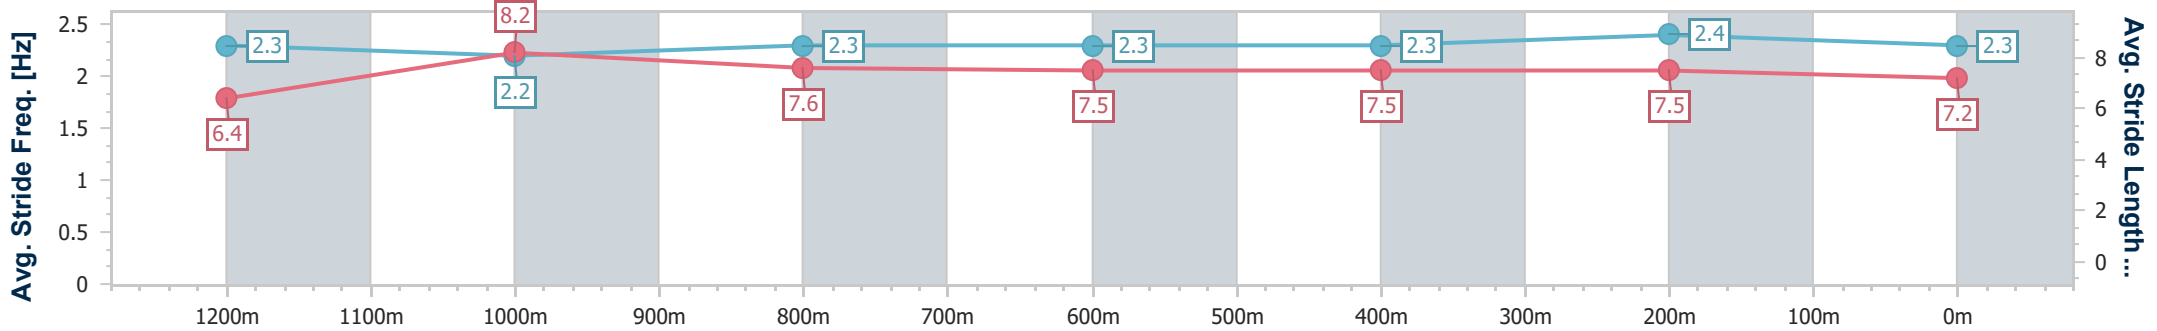

BRISBANE
RACING CLUB

Section	Overall	1200m	1000m	800m	600m	400m	200m
Section Times	1:23.53 [1] (0:13.73)	1:09.80 [1] (0:11.11)	0:58.69 [1] (0:11.68)	0:47.01 [1] (0:11.92)	0:35.09 [1] (0:11.87)	0:23.22 [1] (0:11.20)	0:12.02 [1] (0:12.02)
Average Speed [km/h]	52.8	64.8	62.6	61.0	61.2	64.2	60.1
Top Speed [km/h]	66.2	67.3	63.2	62.1	64.6	65.5	63.0
Avg. Dist. to Rail [m]	10.2	3.4	2.8	2.6	2.2	5.0	4.9
Avg. Stride Freq. [Hz]	2.3	2.2	2.3	2.3	2.3	2.4	2.3
Avg. Stride Length [m]	6.4	8.2	7.6	7.5	7.5	7.5	7.2