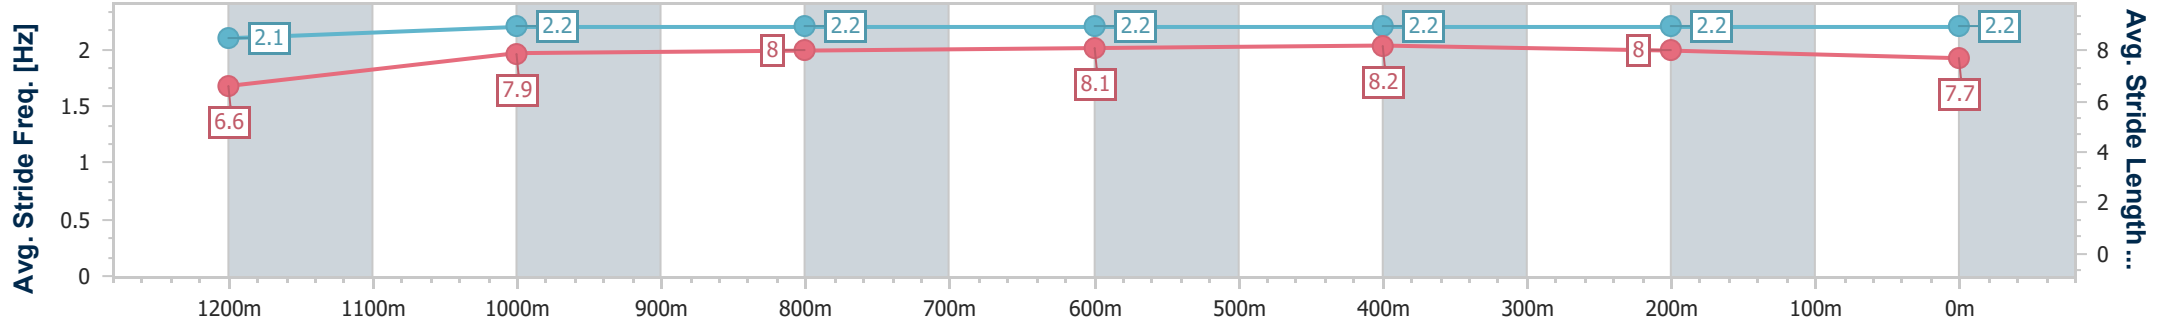

Section	Overall	1200m	1000m	800m	600m	400m	200m
Section Times	1:24.09 [4] (0:14.61)	1:09.48 [12] (0:11.62)	0:57.86 [12] (0:11.67)	0:46.19 [12] (0:11.57)	0:34.62 [12] (0:11.47)	0:23.15 [10] (0:11.23)	0:11.92 [8]
Average Speed [km/h]	49.6	62.0	62.4	62.8	64.1	64.2	60.3
Top Speed [km/h]	62.0	63.2	63.6	63.7	65.3	65.9	62.1
Avg. Dist. to Rail [m]	9.3	3.1	2.2	2.2	4.3	11.1	11.5
Avg. Stride Freq. [Hz]	2.1	2.2	2.2	2.2	2.2	2.2	2.2
Avg. Stride Length [m]	6.6	7.9	8.0	8.1	8.2	8.0	7.7