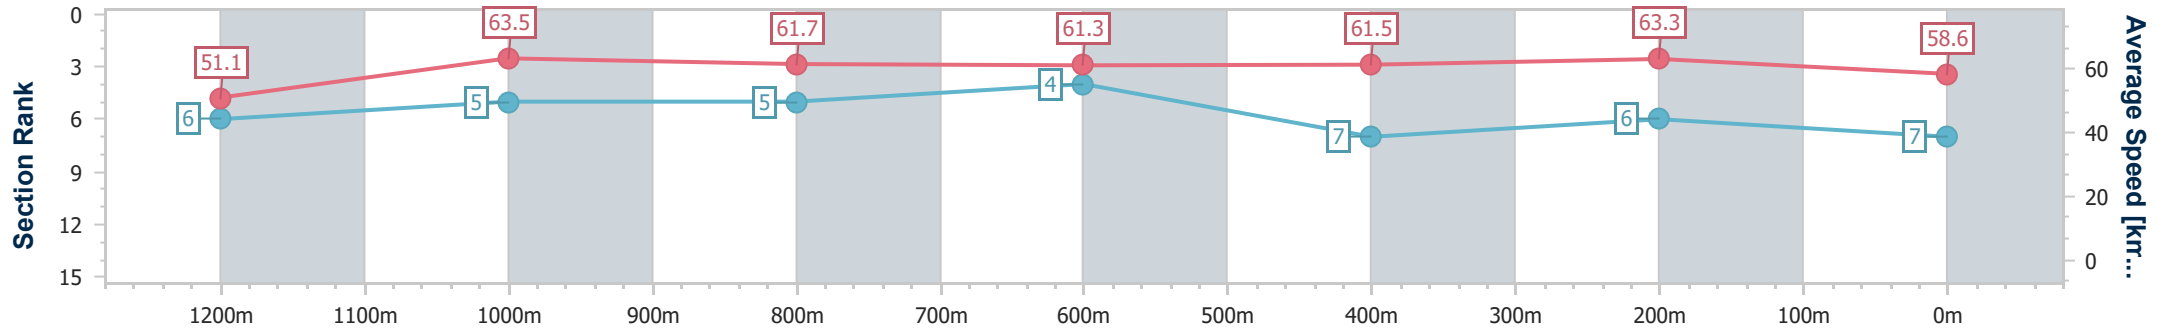

Section	Overall	1200m	1000m	800m	600m	400m	200m
Section Times	1:24.33 [7] (0:14.12)	1:10.21 [6] (0:11.32)	0:58.89 [5] (0:11.67)	0:47.22 [5] (0:11.77)	0:35.45 [4] (0:11.79)	0:23.66 [7] (0:11.36)	0:12.30 [6] (0:12.30)
Average Speed [km/h]	51.1	63.5	61.7	61.3	61.5	63.3	58.6
Top Speed [km/h]	63.4	64.5	63.0	61.5	63.0	65.0	61.1
Avg. Dist. to Rail [m]	3.5	1.0	0.3	0.2	1.3	5.8	4.9
Avg. Stride Freq. [Hz]	2.3	2.3	2.3	2.3	2.3	2.4	2.3
Avg. Stride Length [m]	6.2	7.6	7.4	7.4	7.4	7.4	7.2