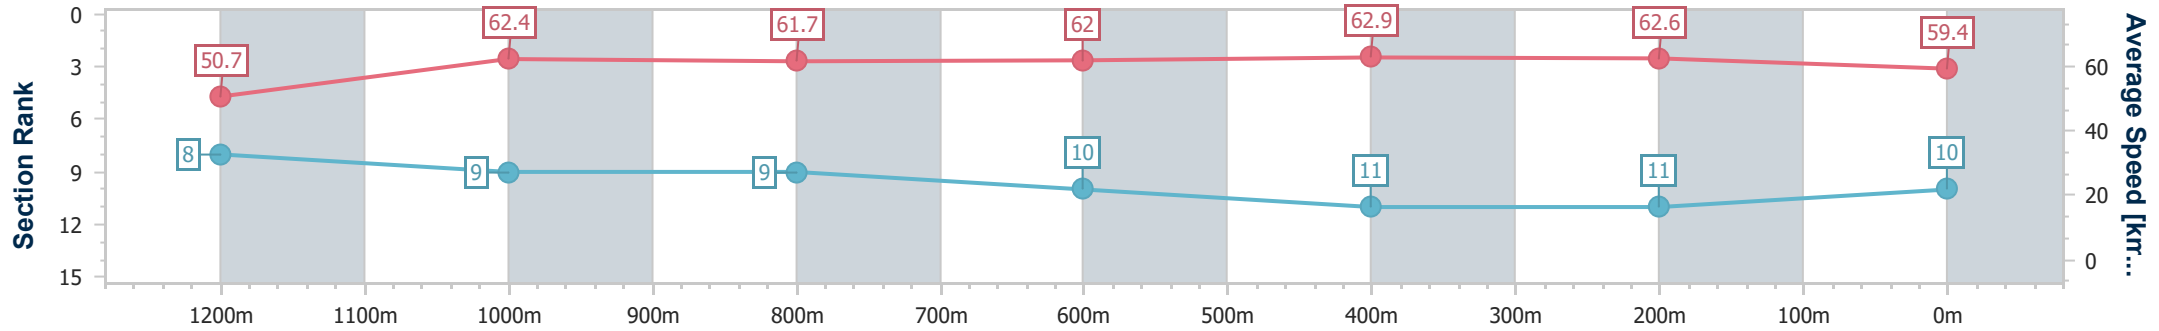

- [] Ranking at each section and finish
- .-.- No data available at this section
- NA No data available

Horse/Jockey Name	Ain't Tellin
Final Rank	10
Fastest Section Time (Section)	0:11.49 (400m)
Top Speed [km/h] (Section)	64.1 (600m)
Race State	Finished

Section	Overall	1200m	1000m	800m	600m	400m	200m
Section Times	1:24.63 [10] (0:14.29)	1:10.34 [8] (0:11.53)	0:58.81 [9] (0:11.77)	0:47.04 [9] (0:11.73)	0:35.31 [10] (0:11.70)	0:23.61 [11] (0:11.49)	0:12.12 [11] (0:12.12)
Average Speed [km/h]	50.7	62.4	61.7	62.0	62.9	62.6	59.4
Top Speed [km/h]	63.6	63.6	62.8	63.2	64.1	63.6	62.0
Avg. Dist. to Rail [m]	4.6	2.1	1.9	2.3	4.1	7.8	8.5
Avg. Stride Freq. [Hz]	2.3	2.4	2.4	2.4	2.4	2.4	2.3
Avg. Stride Length [m]	6.2	7.3	7.2	7.3	7.3	7.3	7.0