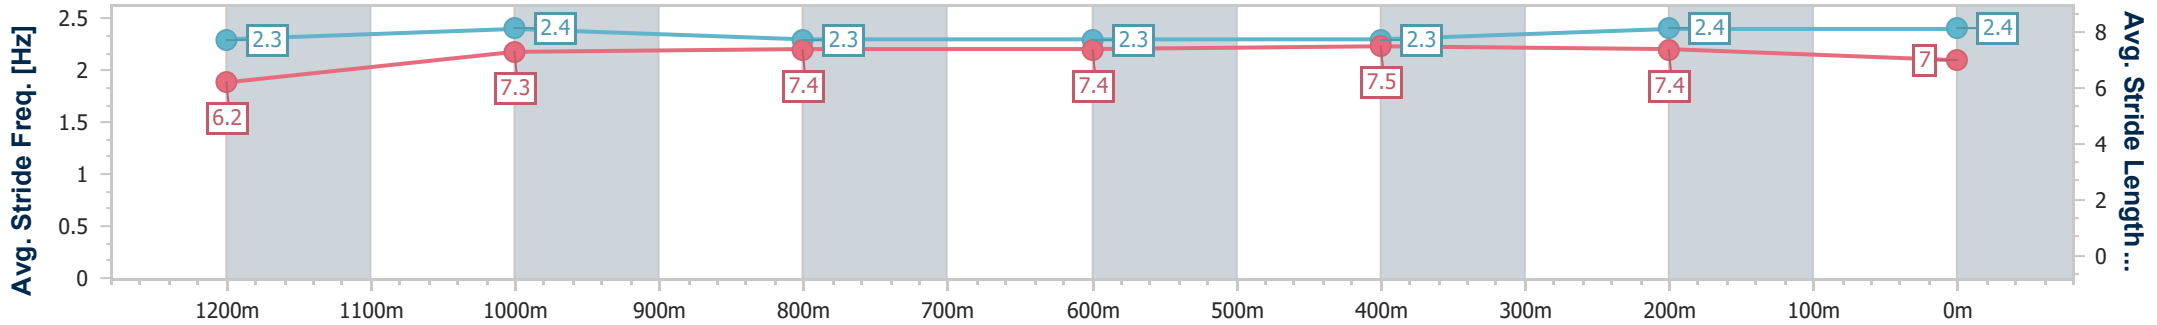

Horse/Jockey Name	Superhero
Final Rank	3
Fastest Section Time (Section)	0:11.33 (400m)
Top Speed [km/h] (Section)	65.3 (600m)
Race State	Finished

Eagle Farm QLD Professional
Race 9: MAGIC MILLIONS JAN 2025 QTIS Three-Year-Old
BENCHMARK 70 Handicap - 1400m
07 December 2024 - 17:13
Track Rating: Soft 5, Weather: Fine, Rail Position: True

BRISBANE
RACING CLUB

Section	Overall	1200m	1000m	800m	600m	400m	200m
Section Times	1:24.04 [3] (0:14.12)	1:09.92 [5] (0:11.48)	0:58.44 [6] (0:11.70)	0:46.74 [6] (0:11.67)	0:35.07 [6] (0:11.64)	0:23.43 [3] (0:11.33)	0:12.10 [4] (0:12.10)
Average Speed [km/h]	51.1	62.8	62.2	62.1	62.5	63.7	59.4
Top Speed [km/h]	63.0	64.6	63.3	62.7	65.3	65.1	62.7
Avg. Dist. to Rail [m]	7.2	2.6	1.8	1.1	2.5	6.8	7.8
Avg. Stride Freq. [Hz]	2.3	2.4	2.3	2.3	2.3	2.4	2.4
Avg. Stride Length [m]	6.2	7.3	7.4	7.4	7.5	7.4	7.0

- [ ] Ranking at each section and finish
- -.-.- No data available at this section
- NA No data available