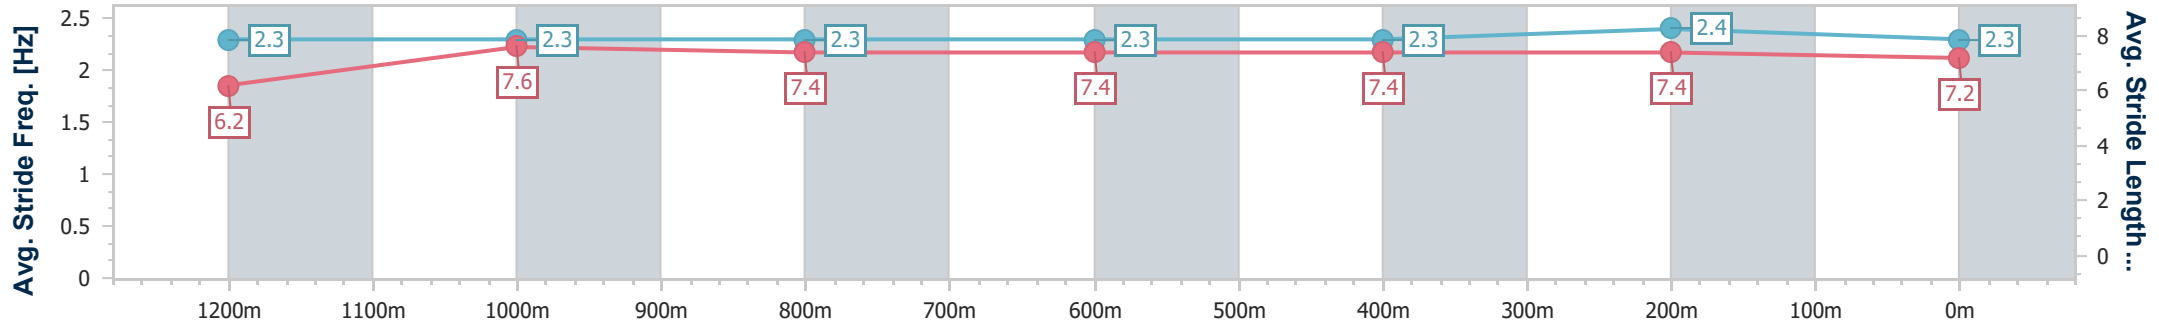

Section	Overall	1200m	1000m	800m	600m	400m	200m
Section Times	1:24.33 [7] (0:14.12)	1:10.21 [6] (0:11.32)	0:58.89 [5] (0:11.67)	0:47.22 [5] (0:11.77)	0:35.45 [4] (0:11.79)	0:23.66 [7] (0:11.36)	0:12.30 [6] (0:12.30)
Average Speed [km/h]	51.1	63.5	61.7	61.3	61.5	63.3	58.6
Top Speed [km/h]	63.4	64.5	63.0	61.5	63.0	65.0	61.1
Avg. Dist. to Rail [m]	3.5	1.0	0.3	0.2	1.3	5.8	4.9
Avg. Stride Freq. [Hz]	2.3	2.3	2.3	2.3	2.3	2.4	2.3
Avg. Stride Length [m]	6.2	7.6	7.4	7.4	7.4	7.4	7.2