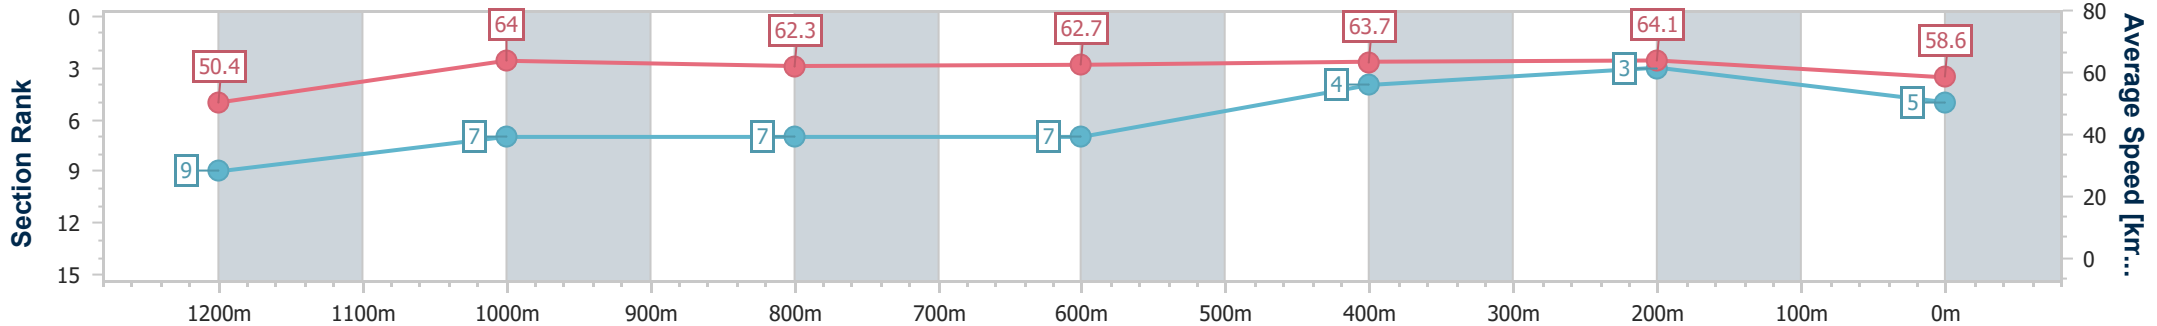

Horse/Jockey Name	Blantons Run
Final Rank	5
Fastest Section Time (Section)	0:11.21 (400m)
Top Speed [km/h] (Section)	65.9 (1200m)
Race State	Finished

Eagle Farm QLD Professional
Race 9: MAGIC MILLIONS JAN 2025 QTIS Three-Year-Old
BENCHMARK 70 Handicap - 1400m
07 December 2024 - 17:13
Track Rating: Soft 5, Weather: Fine, Rail Position: True

BRISBANE
RACING CLUB

Section	Overall	1200m	1000m	800m	600m	400m	200m
Section Times	1:24.13 [5] (0:14.32)	1:09.81 [9] (0:11.28)	0:58.53 [7] (0:11.76)	0:46.77 [7] (0:11.64)	0:35.13 [7] (0:11.63)	0:23.50 [4] (0:11.21)	0:12.29 [3] (0:12.29)
Average Speed [km/h]	50.4	64.0	62.3	62.7	63.7	64.1	58.6
Top Speed [km/h]	64.4	65.9	64.2	63.7	65.4	65.4	62.6
Avg. Dist. to Rail [m]	9.9	4.1	3.5	3.4	5.1	9.9	8.1
Avg. Stride Freq. [Hz]	2.2	2.3	2.3	2.3	2.4	2.5	2.3
Avg. Stride Length [m]	6.3	7.6	7.5	7.5	7.4	7.3	6.9

- [ ] Ranking at each section and finish
- -.-.- No data available at this section
- NA No data available