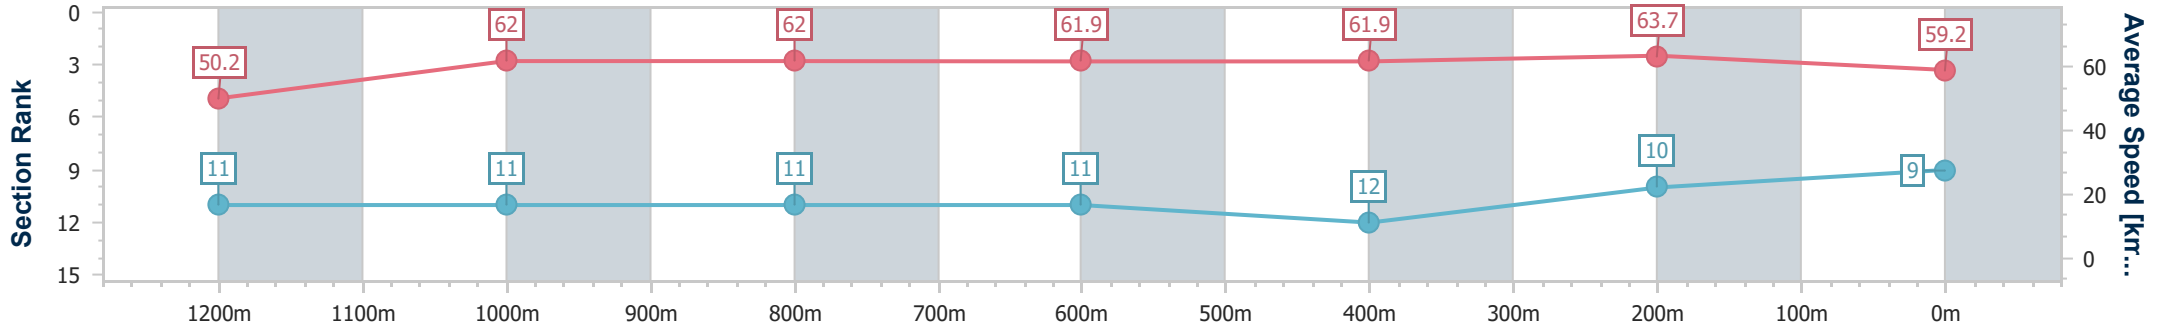

Horse/Jockey Name	I'm Heroic
Final Rank	9
Fastest Section Time (Section)	0:11.30 (400m)
Top Speed [km/h] (Section)	65.3 (400m)
Race State	Finished

Eagle Farm QLD Professional
Race 9: MAGIC MILLIONS JAN 2025 QTIS Three-Year-Old
BENCHMARK 70 Handicap - 1400m
07 December 2024 - 17:13
Track Rating: Soft 5, Weather: Fine, Rail Position: True

BRISBANE
RACING CLUB

Section	Overall	1200m	1000m	800m	600m	400m	200m
Section Times	1:24.58 [9] (0:14.40)	1:10.18 [11] (0:11.63)	0:58.55 [11] (0:11.69)	0:46.86 [11] (0:11.68)	0:35.18 [11] (0:11.69)	0:23.49 [12] (0:11.30)	0:12.19 [10] (0:12.19)
Average Speed [km/h]	50.2	62.0	62.0	61.9	61.9	63.7	59.2
Top Speed [km/h]	62.7	63.1	63.4	63.0	64.8	65.3	61.5
Avg. Dist. to Rail [m]	5.6	3.0	1.1	1.1	1.4	3.9	4.2
Avg. Stride Freq. [Hz]	2.2	2.4	2.3	2.3	2.4	2.4	2.3
Avg. Stride Length [m]	6.3	7.3	7.4	7.4	7.3	7.3	7.1

- [ ] Ranking at each section and finish
- -.-.- No data available at this section
- NA No data available