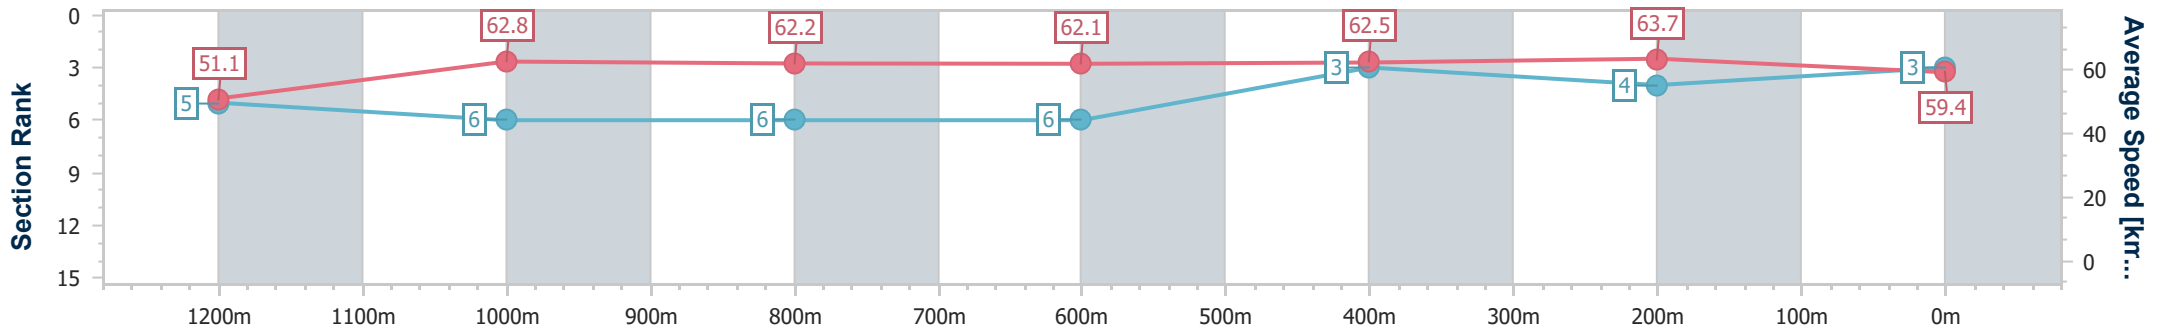

Horse/Jockey Name	Superhero
Final Rank	3
Fastest Section Time (Section)	0:11.33 (400m)
Top Speed [km/h] (Section)	65.3 (600m)
Race State	Finished

Eagle Farm QLD Professional
Race 9: MAGIC MILLIONS JAN 2025 QTIS Three-Year-Old
BENCHMARK 70 Handicap - 1400m
07 December 2024 - 17:13
Track Rating: Soft 5, Weather: Fine, Rail Position: True

BRISBANE
RACING CLUB

Section	Overall	1200m	1000m	800m	600m	400m	200m
Section Times	1:24.04 [3] (0:14.12)	1:09.92 [5] (0:11.48)	0:58.44 [6] (0:11.70)	0:46.74 [6] (0:11.67)	0:35.07 [6] (0:11.64)	0:23.43 [3] (0:11.33)	0:12.10 [4] (0:12.10)
Average Speed [km/h]	51.1	62.8	62.2	62.1	62.5	63.7	59.4
Top Speed [km/h]	63.0	64.6	63.3	62.7	65.3	65.1	62.7
Avg. Dist. to Rail [m]	7.2	2.6	1.8	1.1	2.5	6.8	7.8
Avg. Stride Freq. [Hz]	2.3	2.4	2.3	2.3	2.3	2.4	2.4
Avg. Stride Length [m]	6.2	7.3	7.4	7.4	7.5	7.4	7.0

- [ ] Ranking at each section and finish
- -.-.- No data available at this section
- NA No data available