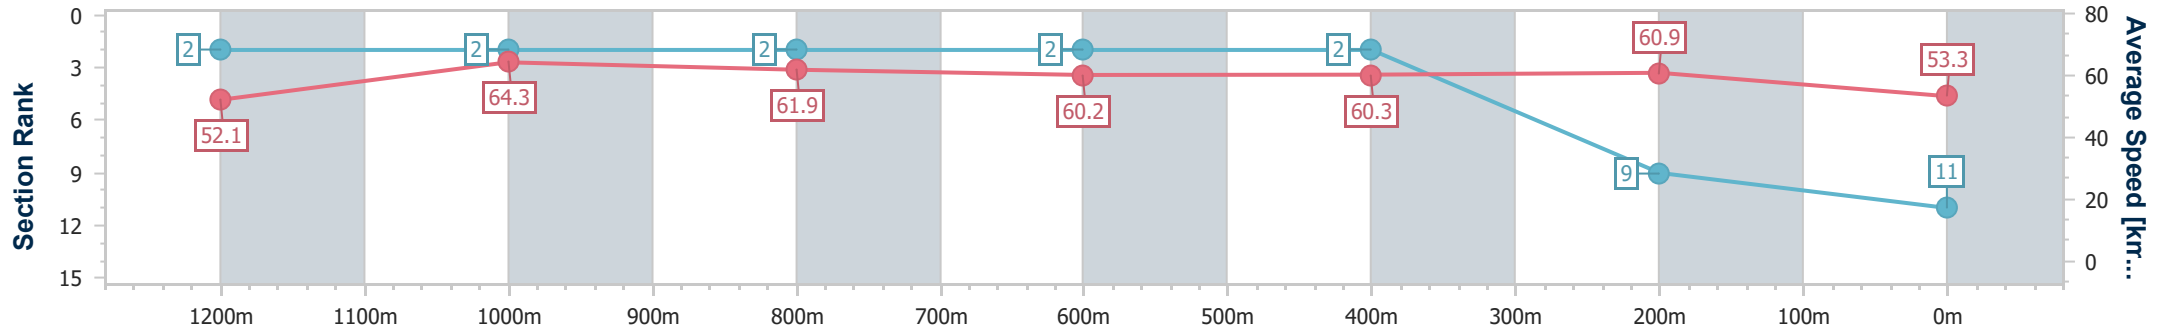

Section	Overall	1200m	1000m	800m	600m	400m	200m
Section Times	1:25.80 [11] (0:13.86)	1:11.94 [2] (0:11.20)	1:00.74 [2] (0:11.64)	0:49.10 [2] (0:11.89)	0:37.21 [2] (0:11.89)	0:25.32 [2] (0:11.81)	0:13.51 [9] (0:13.51)
Average Speed [km/h]	52.1	64.3	61.9	60.2	60.3	60.9	53.3
Top Speed [km/h]	65.2	66.6	63.4	61.3	62.4	62.7	58.1
Avg. Dist. to Rail [m]	3.3	1.2	0.3	0.5	1.1	4.4	5.6
Avg. Stride Freq. [Hz]	2.3	2.4	2.3	2.3	2.3	2.4	2.2
Avg. Stride Length [m]	6.3	7.4	7.4	7.2	7.2	7.2	6.8