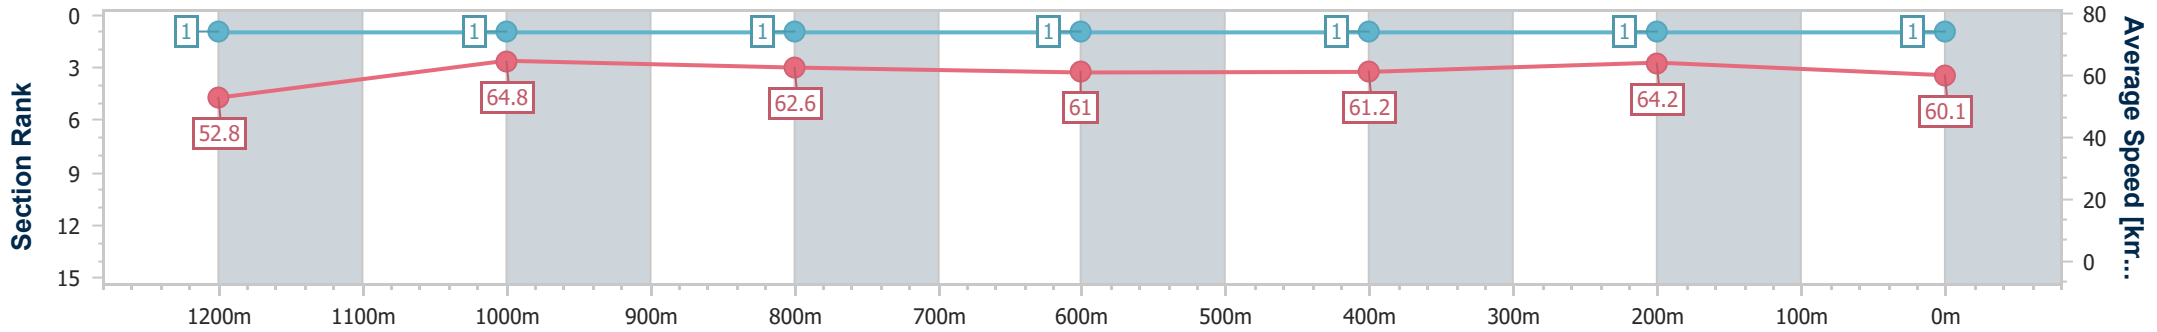

BRISBANE
RACING CLUB

Section	Overall	1200m	1000m	800m	600m	400m	200m
Section Times	1:23.53 [1] (0:13.73)	1:09.80 [1] (0:11.11)	0:58.69 [1] (0:11.68)	0:47.01 [1] (0:11.92)	0:35.09 [1] (0:11.87)	0:23.22 [1] (0:11.20)	0:12.02 [1] (0:12.02)
Average Speed [km/h]	52.8	64.8	62.6	61.0	61.2	64.2	60.1
Top Speed [km/h]	66.2	67.3	63.2	62.1	64.6	65.5	63.0
Avg. Dist. to Rail [m]	10.2	3.4	2.8	2.6	2.2	5.0	4.9
Avg. Stride Freq. [Hz]	2.3	2.2	2.3	2.3	2.3	2.4	2.3
Avg. Stride Length [m]	6.4	8.2	7.6	7.5	7.5	7.5	7.2