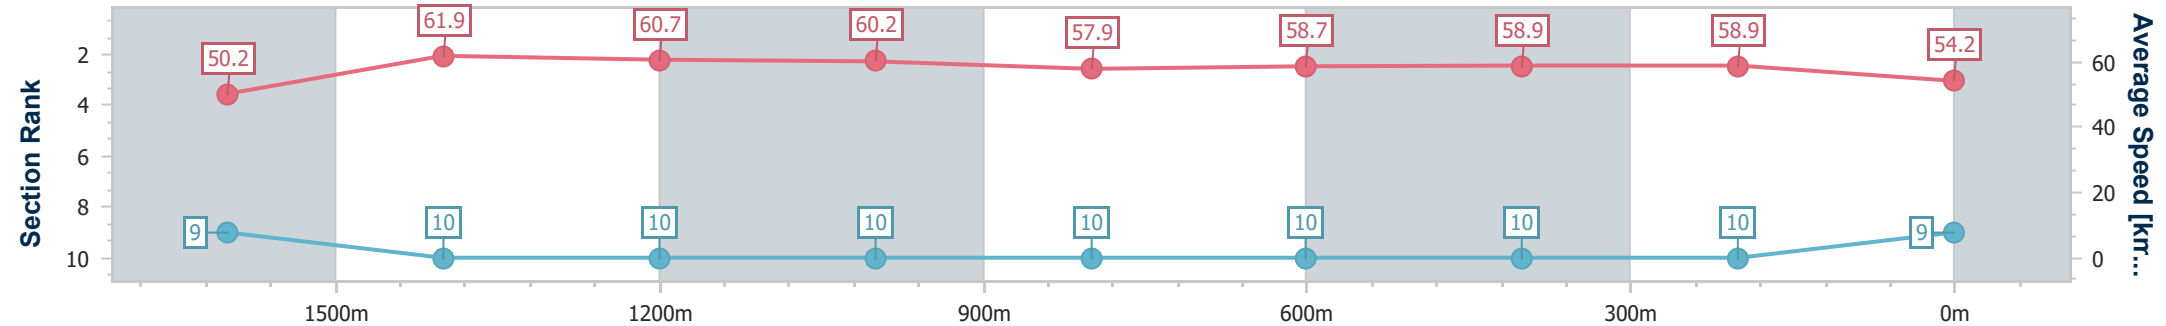

Sunshine Coast QLD Professional
Race 1: FEATHERBY FINANCIAL PLANNING Maiden Handicap - 1800m

08 December 2024 - 12:55

Track Rating: Good 4, Weather: Fine, Rail Position: +7m Entire

Section	Overall	1600m	1400m	1200m	1000m	800m	600m	400m	200m			
Section Times	1:51.62 [8] (0:14.26)	1:37.36 [8] (0:11.43)	1:25.93 [8] (0:11.84)	1:14.09 [8] (0:11.90)	1:02.19 [8] (0:12.20)	0:49.99 [8] (0:12.25)	0:37.74 [8] (0:12.25)	0:25.49 [8] (0:12.30)	0:13.19 [7] (0:13.19)			
Average Speed [km/h]	50.9	63.0	61.2	60.7	59.4	59.1	59.0	58.5	54.5			
Top Speed [km/h]	61.7	64.6	63.6	61.1	60.3	61.4	61.3	60.2	56.5			
Avg. Dist. to Rail [m]	4.1	1.3	1.9	2.1	1.9	1.2	0.6	0.6	0.5			
Avg. Stride Freq. [Hz]	2.2	2.3	2.2	2.2	2.2	2.3	2.3	2.3	2.2			
Avg. Stride Length [m]	7.0	7.6	7.5	7.5	7.4	7.3	7.2	7.2	7.0			

- [] Ranking at each section and finish
- .-.- No data available at this section
- NA No data available

Horse/Jockey Name	Gypsidazzler
Final Rank	9
Fastest Section Time (Section)	0:11.70 (1600m)
Top Speed [km/h] (Section)	63.1 (1600m)
Race State	Finished

Sunshine Coast QLD Professional
Race 1: FEATHERBY FINANCIAL PLANNING Maiden Handicap - 1800m

08 December 2024 - 12:55

Track Rating: Good 4, Weather: Fine, Rail Position: +7m Entire

Section	Overall	1600m	1400m	1200m	1000m	800m	600m	400m	200m				
Section Times	1:52.77 [9] (0:14.44)	1:38.33 [9] (0:11.70)	1:26.63 [10] (0:11.95)	1:14.68 [10] (0:11.99)	1:02.69 [10] (0:12.48)	0:50.21 [10] (0:12.39)	0:37.82 [10] (0:12.33)	0:25.49 [10] (0:12.20)	0:13.29 [10] (0:13.29)				
Average Speed [km/h]	50.2	61.9	60.7	60.2	57.9	58.7	58.9	58.9	54.2				
Top Speed [km/h]	61.5	63.1	61.8	60.7	60.1	59.2	59.6	59.5	57.4				
Avg. Dist. to Rail [m]	5.4	2.3	2.4	2.6	2.4	1.8	1.0	1.9	1.0				
Avg. Stride Freq. [Hz]	2.1	2.2	2.2	2.2	2.2	2.2	2.2	2.2	2.1				
Avg. Stride Length [m]	7.2	7.4	7.4	7.6	7.3	7.4	7.4	7.3	7.1				