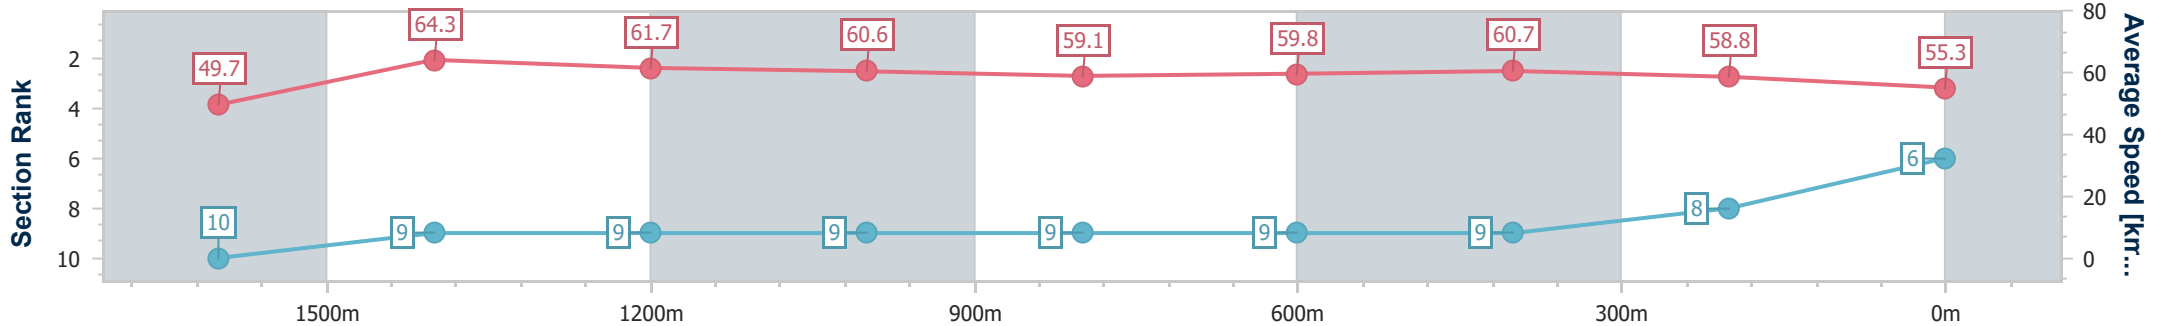

- [] Ranking at each section and finish
- .-.- No data available at this section
- NA No data available

Horse/Jockey Name	Missile Away
Final Rank	6
Fastest Section Time (Section)	0:11.30 (1600m)
Top Speed [km/h] (Section)	66.2 (1600m)
Race State	Finished

Sunshine Coast QLD Professional
Race 1: FEATHERBY FINANCIAL PLANNING Maiden Handicap - 1800m

08 December 2024 - 12:55

Track Rating: Good 4, Weather: Fine, Rail Position: +7m Entire

Section	Overall	1600m	1400m	1200m	1000m	800m	600m	400m	200m				
Section Times	1:51.52 [6] (0:14.67)	1:36.85 [10] (0:11.30)	1:25.55 [9] (0:11.77)	1:13.78 [9] (0:11.90)	1:01.88 [9] (0:12.26)	0:49.62 [9] (0:12.27)	0:37.35 [9] (0:12.03)	0:25.32 [9] (0:12.27)	0:13.05 [8] (0:13.05)				
Average Speed [km/h]	49.7	64.3	61.7	60.6	59.1	59.8	60.7	58.8	55.3				
Top Speed [km/h]	61.6	66.2	65.3	61.7	60.3	61.6	62.2	59.8	57.5				
Avg. Dist. to Rail [m]	6.3	3.7	3.2	3.4	2.8	2.9	3.3	5.2	5.2				
Avg. Stride Freq. [Hz]	2.1	2.2	2.2	2.2	2.1	2.2	2.2	2.2	2.2				
Avg. Stride Length [m]	7.1	7.5	7.5	7.5	7.3	7.4	7.3	7.3	7.1				