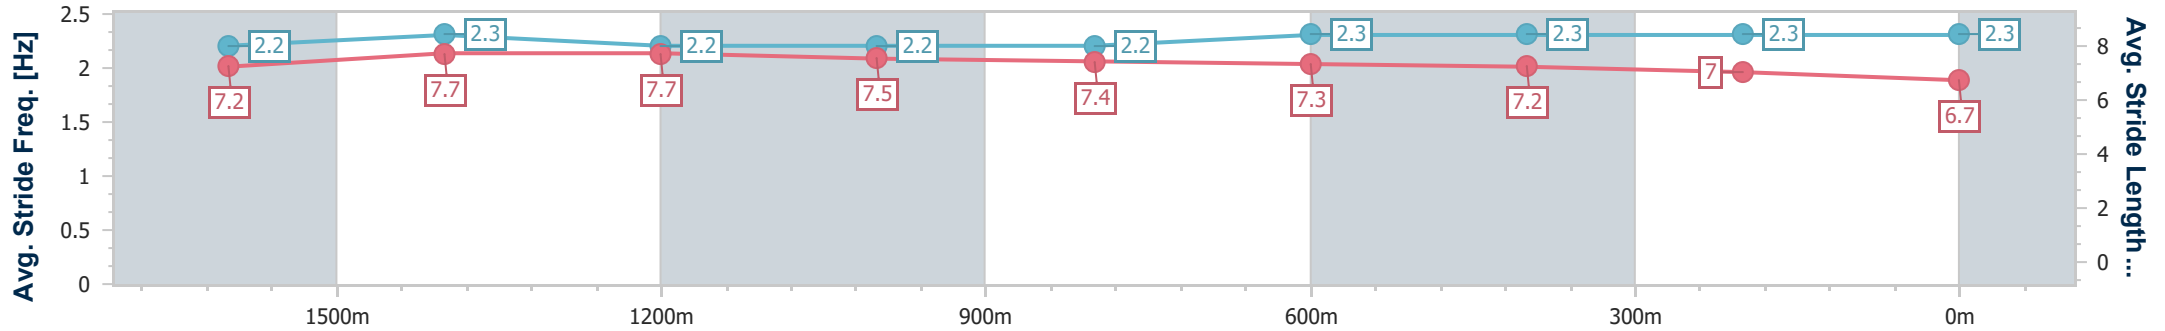

Sunshine Coast QLD Professional
Race 1: FEATHERBY FINANCIAL PLANNING Maiden Handicap - 1800m

08 December 2024 - 12:55

Track Rating: Good 4, Weather: Fine, Rail Position: +7m Entire

Section	Overall	1600m	1400m	1200m	1000m	800m	600m	400m	200m				
Section Times	1:51.52 [6] (0:14.67)	1:36.85 [10] (0:11.30)	1:25.55 [9] (0:11.77)	1:13.78 [9] (0:11.90)	1:01.88 [9] (0:12.26)	0:49.62 [9] (0:12.27)	0:37.35 [9] (0:12.03)	0:25.32 [9] (0:12.27)	0:13.05 [8] (0:13.05)				
Average Speed [km/h]	49.7	64.3	61.7	60.6	59.1	59.8	60.7	58.8	55.3				
Top Speed [km/h]	61.6	66.2	65.3	61.7	60.3	61.6	62.2	59.8	57.5				
Avg. Dist. to Rail [m]	6.3	3.7	3.2	3.4	2.8	2.9	3.3	5.2	5.2				
Avg. Stride Freq. [Hz]	2.1	2.2	2.2	2.2	2.1	2.2	2.2	2.2	2.2				
Avg. Stride Length [m]	7.1	7.5	7.5	7.5	7.3	7.4	7.3	7.3	7.1				

- [] Ranking at each section and finish
- .-.- No data available at this section
- NA No data available

Horse/Jockey Name	Cut Diamonds
Final Rank	7
Fastest Section Time (Section)	0:11.38 (1600m)
Top Speed [km/h] (Section)	64.4 (1600m)
Race State	Finished

Sunshine Coast QLD Professional
Race 1: FEATHERBY FINANCIAL PLANNING Maiden Handicap - 1800m

08 December 2024 - 12:55

Track Rating: Good 4, Weather: Fine, Rail Position: +7m Entire

Section	Overall	1600m	1400m	1200m	1000m	800m	600m	400m	200m				
Section Times	1:51.54 [7] (0:14.12)	1:37.42 [6] (0:11.38)	1:26.04 [6] (0:11.69)	1:14.35 [6] (0:11.91)	1:02.44 [6] (0:12.13)	0:50.31 [4] (0:12.43)	0:37.88 [5] (0:12.13)	0:25.75 [4] (0:12.34)	0:13.41 [6] (0:13.41)				
Average Speed [km/h]	51.0	63.2	61.5	60.5	59.7	59.3	60.3	58.1	53.7				
Top Speed [km/h]	63.7	64.4	63.1	61.4	60.6	60.9	61.5	59.3	55.7				
Avg. Dist. to Rail [m]	0.9	0.3	0.3	1.0	1.2	4.0	2.4	2.3	2.1				
Avg. Stride Freq. [Hz]	2.2	2.3	2.2	2.2	2.2	2.3	2.3	2.3	2.3				
Avg. Stride Length [m]	7.2	7.7	7.7	7.5	7.4	7.3	7.2	7.0	6.7				