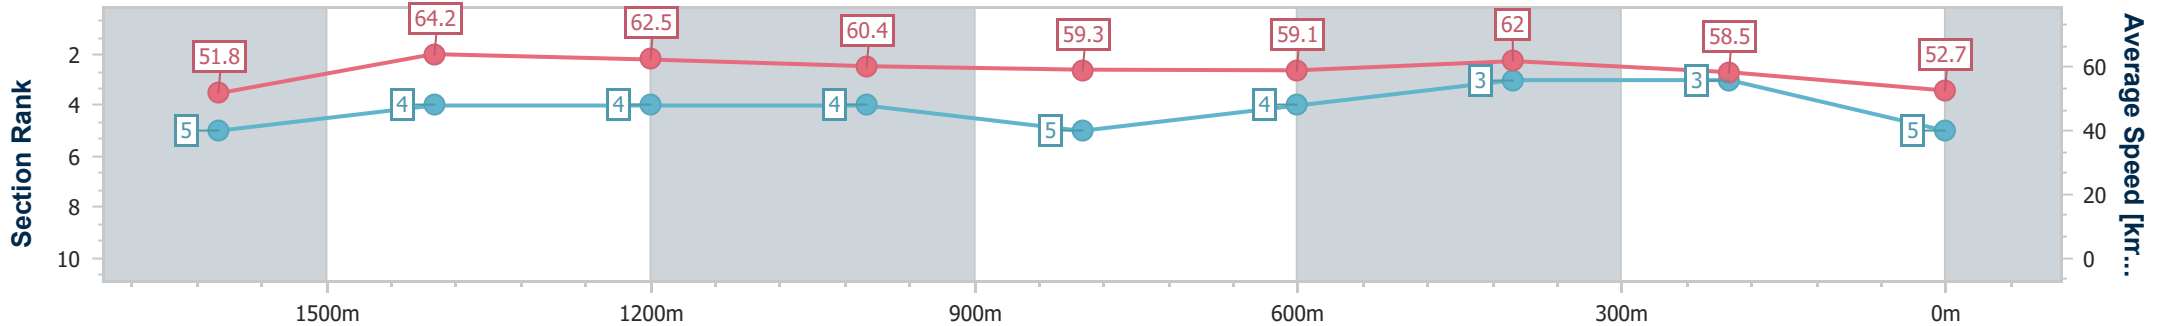

Horse/Jockey Name	Fine And Rare
Final Rank	5
Fastest Section Time (Section)	0:11.33 (1600m)
Top Speed [km/h] (Section)	64.8 (1600m)
Race State	Finished

Sunshine Coast QLD Professional
Race 1: FEATHERBY FINANCIAL PLANNING Maiden Handicap - 1800m

08 December 2024 - 12:55

Track Rating: Good 4, Weather: Fine, Rail Position: +7m Entire

Section	Overall	1600m	1400m	1200m	1000m	800m	600m	400m	200m
Section Times	1:51.42 [5] (0:14.02)	1:37.40 [5] (0:11.33)	1:26.07 [4] (0:11.67)	1:14.40 [4] (0:11.93)	1:02.47 [4] (0:12.30)	0:50.17 [5] (0:12.39)	0:37.78 [4] (0:11.81)	0:25.97 [3] (0:12.31)	0:13.66 [3] (0:13.66)
Average Speed [km/h]	51.8	64.2	62.5	60.4	59.3	59.1	62.0	58.5	52.7
Top Speed [km/h]	63.8	64.8	64.3	62.1	60.4	62.4	62.9	61.9	55.4
Avg. Dist. to Rail [m]	6.8	4.0	3.7	4.0	3.5	3.4	2.5	4.9	4.4
Avg. Stride Freq. [Hz]	2.2	2.4	2.4	2.3	2.3	2.3	2.4	2.3	2.2
Avg. Stride Length [m]	7.1	7.1	7.3	7.1	7.2	7.1	7.2	7.0	6.6

- [ ] Ranking at each section and finish
- -.-.- No data available at this section
- NA No data available