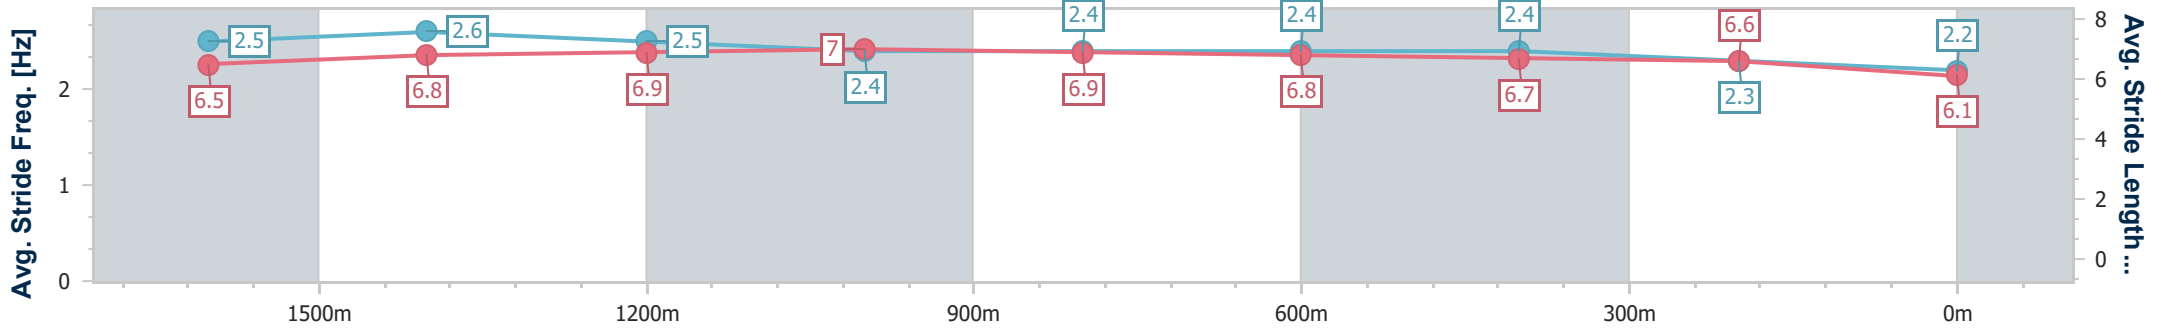

Sunshine Coast QLD Professional
Race 1: FEATHERBY FINANCIAL PLANNING Maiden Handicap - 1800m

08 December 2024 - 12:55

Track Rating: Good 4, Weather: Fine, Rail Position: +7m Entire

Section	Overall	1600m	1400m	1200m	1000m	800m	600m	400m	200m				
Section Times	1:52.77 [9] (0:14.44)	1:38.33 [9] (0:11.70)	1:26.63 [10] (0:11.95)	1:14.68 [10] (0:11.99)	1:02.69 [10] (0:12.48)	0:50.21 [10] (0:12.39)	0:37.82 [10] (0:12.33)	0:25.49 [10] (0:12.20)	0:13.29 [10] (0:13.29)				
Average Speed [km/h]	50.2	61.9	60.7	60.2	57.9	58.7	58.9	58.9	54.2				
Top Speed [km/h]	61.5	63.1	61.8	60.7	60.1	59.2	59.6	59.5	57.4				
Avg. Dist. to Rail [m]	5.4	2.3	2.4	2.6	2.4	1.8	1.0	1.9	1.0				
Avg. Stride Freq. [Hz]	2.1	2.2	2.2	2.2	2.2	2.2	2.2	2.2	2.1				
Avg. Stride Length [m]	7.2	7.4	7.4	7.6	7.3	7.4	7.4	7.3	7.1				

- [] Ranking at each section and finish
- .-.- No data available at this section
- NA No data available

Horse/Jockey Name	Zephalong
Final Rank	10
Fastest Section Time (Section)	0:11.44 (1600m)
Top Speed [km/h] (Section)	64.9 (1600m)
Race State	Finished

Sunshine Coast QLD Professional
Race 1: FEATHERBY FINANCIAL PLANNING Maiden Handicap - 1800m

08 December 2024 - 12:55

Track Rating: Good 4, Weather: Fine, Rail Position: +7m Entire

Section	Overall	1600m	1400m	1200m	1000m	800m	600m	400m	200m				
Section Times	1:53.69 [10] (0:13.74)	1:39.95 [1] (0:11.44)	1:28.51 [2] (0:11.73)	1:16.78 [2] (0:11.87)	1:04.91 [2] (0:12.20)	0:52.71 [2] (0:12.55)	0:40.16 [3] (0:12.52)	0:27.64 [7] (0:13.08)	0:14.56 [9] (0:14.56)				
Average Speed [km/h]	52.5	63.0	61.4	60.9	59.2	58.3	58.5	55.0	49.4				
Top Speed [km/h]	64.1	64.9	62.6	61.8	60.4	60.2	60.3	57.8	52.0				
Avg. Dist. to Rail [m]	3.2	0.5	0.7	0.6	1.2	2.8	2.7	3.7	3.6				
Avg. Stride Freq. [Hz]	2.5	2.6	2.5	2.4	2.4	2.4	2.4	2.3	2.2				
Avg. Stride Length [m]	6.5	6.8	6.9	7.0	6.9	6.8	6.7	6.6	6.1				

- [] Ranking at each section and finish
- .-.- No data available at this section
- NA No data available