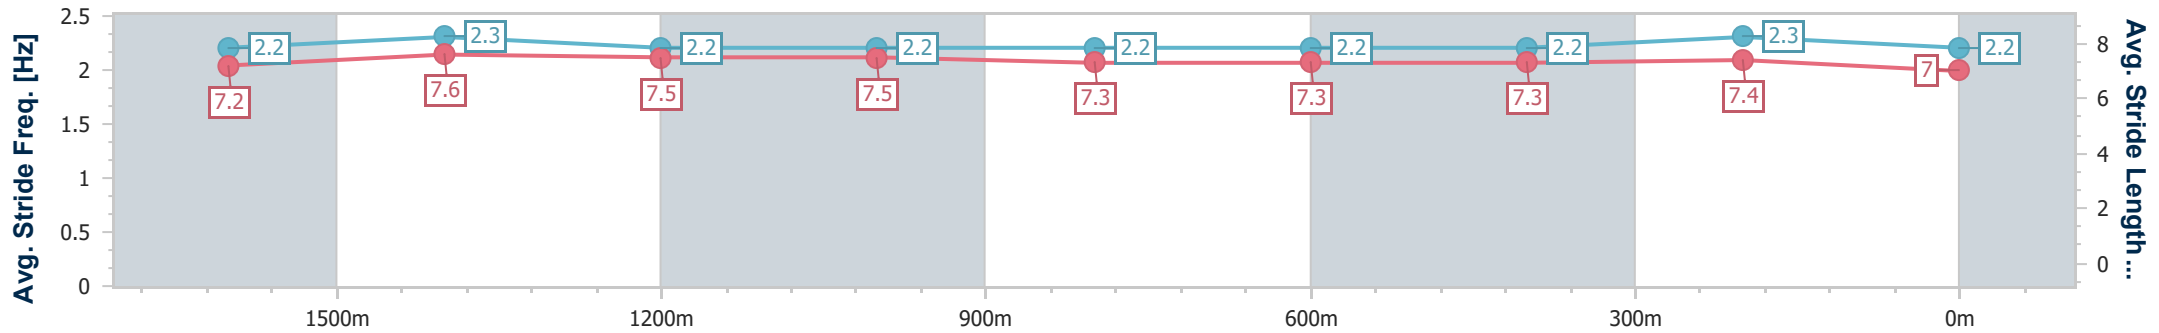

- [] Ranking at each section and finish
- .-.- No data available at this section
- NA No data available

Horse/Jockey Name	Exfoliate
Final Rank	4
Fastest Section Time (Section)	0:11.44 (1600m)
Top Speed [km/h] (Section)	63.9 (1600m)
Race State	Finished

Sunshine Coast QLD Professional
Race 1: FEATHERBY FINANCIAL PLANNING Maiden Handicap - 1800m

08 December 2024 - 12:55

Track Rating: Good 4, Weather: Fine, Rail Position: +7m Entire

Section	Overall	1600m	1400m	1200m	1000m	800m	600m	400m	200m			
Section Times	1:50.81 [4] (0:14.15)	1:36.66 [7] (0:11.44)	1:25.22 [7] (0:11.85)	1:13.37 [7] (0:11.90)	1:01.47 [7] (0:12.15)	0:49.32 [7] (0:12.20)	0:37.12 [6] (0:12.30)	0:24.82 [6] (0:11.96)	0:12.86 [5] (0:12.86)			
Average Speed [km/h]	50.9	63.2	60.7	60.5	59.2	58.6	59.2	60.1	56.1			
Top Speed [km/h]	63.5	63.9	63.2	61.3	60.1	60.2	59.7	61.6	58.1			
Avg. Dist. to Rail [m]	2.8	0.5	0.4	0.2	0.5	0.9	1.6	4.3	5.0			
Avg. Stride Freq. [Hz]	2.2	2.3	2.2	2.2	2.2	2.2	2.2	2.3	2.2			
Avg. Stride Length [m]	7.2	7.6	7.5	7.5	7.3	7.3	7.3	7.4	7.0			