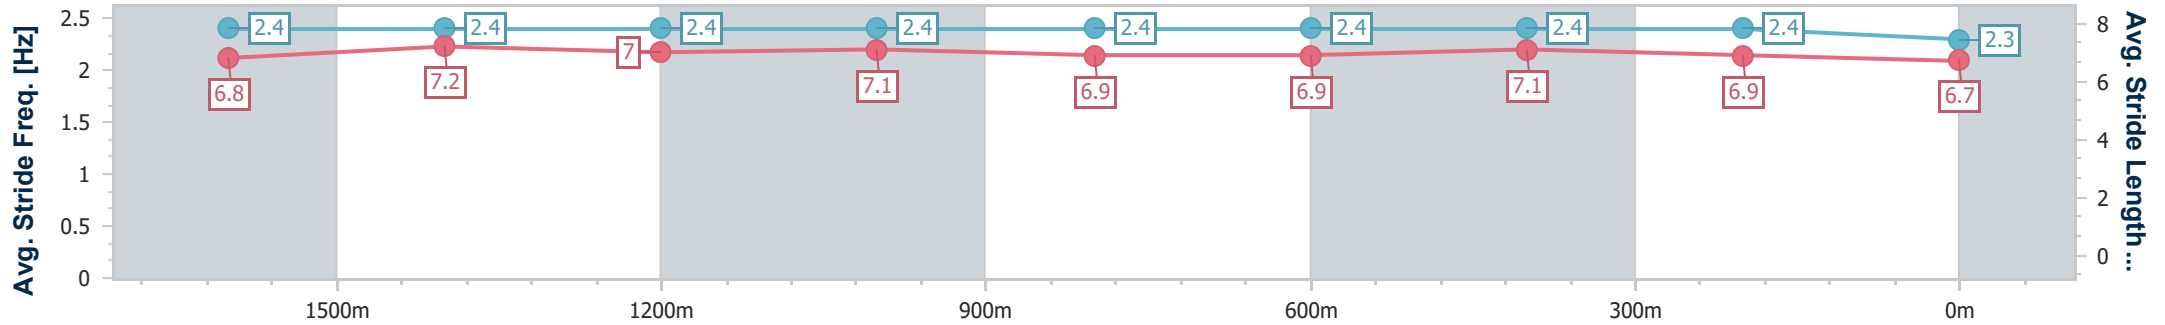

Sunshine Coast QLD Professional
Race 1: FEATHERBY FINANCIAL PLANNING Maiden Handicap - 1800m

08 December 2024 - 12:55

Track Rating: Good 4, Weather: Fine, Rail Position: +7m Entire

Section	Overall	1600m	1400m	1200m	1000m	800m	600m	400m	200m
Section Times	1:49.96 [1] (0:13.81)	1:36.15 [3] (0:11.39)	1:24.76 [3] (0:11.80)	1:12.96 [3] (0:11.89)	1:01.07 [3] (0:12.21)	0:48.86 [3] (0:12.22)	0:36.64 [2] (0:11.85)	0:24.79 [2] (0:11.95)	0:12.84 [1] (0:12.84)
Average Speed [km/h]	52.1	62.8	61.4	60.7	59.2	59.7	61.3	60.3	55.9
Top Speed [km/h]	63.2	63.6	62.9	61.3	60.2	61.3	62.2	62.0	58.1
Avg. Dist. to Rail [m]	1.9	0.5	1.3	2.2	2.0	1.9	1.7	3.6	3.7
Avg. Stride Freq. [Hz]	2.4	2.4	2.4	2.4	2.4	2.4	2.4	2.4	2.3
Avg. Stride Length [m]	6.8	7.2	7.0	7.1	6.9	6.9	7.1	6.9	6.7