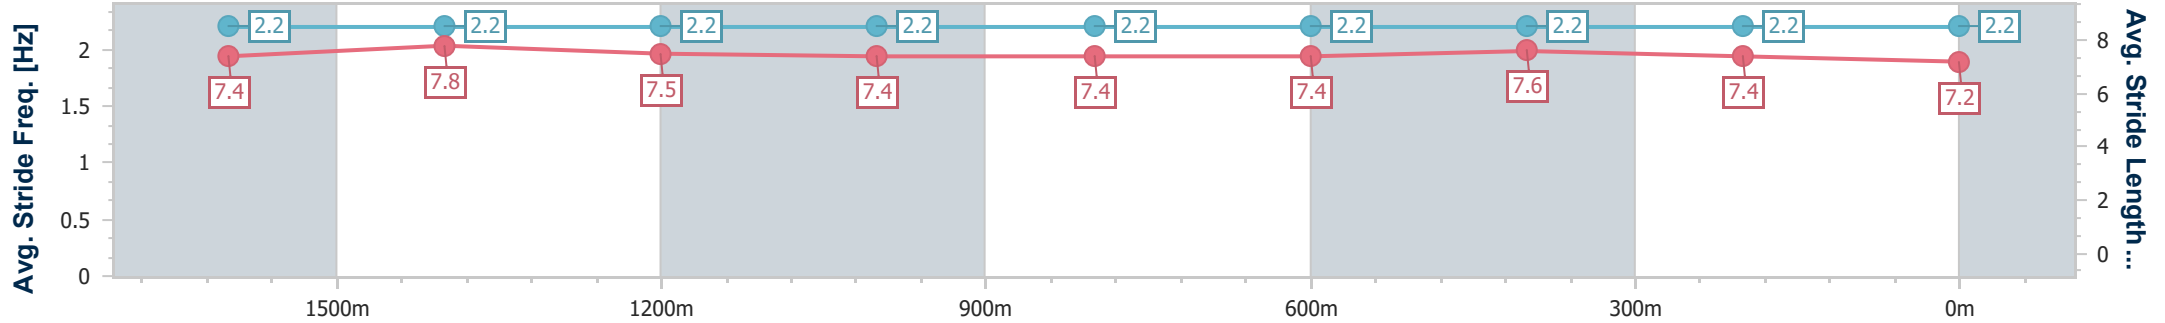

Sunshine Coast QLD Professional
Race 1: FEATHERBY FINANCIAL PLANNING Maiden Handicap - 1800m

08 December 2024 - 12:55

Track Rating: Good 4, Weather: Fine, Rail Position: +7m Entire

Section	Overall	1600m	1400m	1200m	1000m	800m	600m	400m	200m				
Section Times	1:50.68 [3] (0:13.90)	1:36.78 [4] (0:11.45)	1:25.33 [5] (0:11.75)	1:13.58 [5] (0:11.97)	1:01.61 [5] (0:12.28)	0:49.33 [6] (0:12.38)	0:36.95 [7] (0:12.17)	0:24.78 [5] (0:11.99)	0:12.79 [4] (0:12.79)				
Average Speed [km/h]	52.0	62.9	61.6	60.2	59.2	58.8	59.4	59.8	56.4				
Top Speed [km/h]	62.4	63.9	62.8	61.3	59.6	59.8	60.8	61.0	58.3				
Avg. Dist. to Rail [m]	2.3	0.3	1.7	3.1	2.6	2.0	0.4	1.3	0.4				
Avg. Stride Freq. [Hz]	2.2	2.2	2.2	2.2	2.2	2.2	2.2	2.2	2.2				
Avg. Stride Length [m]	7.4	7.8	7.5	7.4	7.4	7.4	7.6	7.4	7.2				