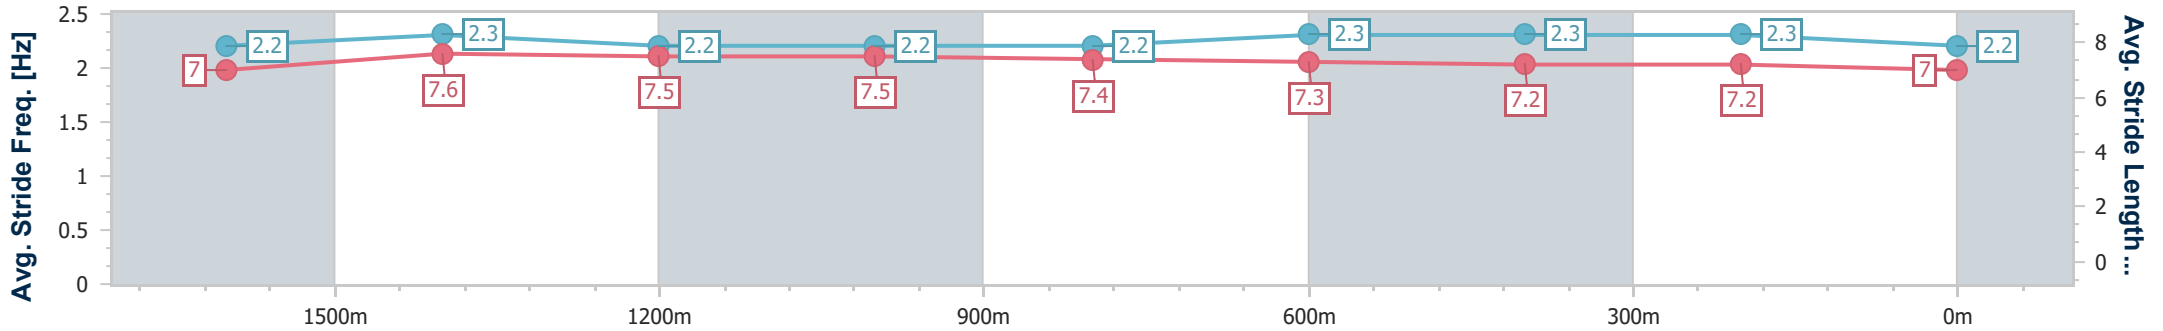

Sunshine Coast QLD Professional
Race 1: FEATHERBY FINANCIAL PLANNING Maiden Handicap - 1800m

08 December 2024 - 12:55

Track Rating: Good 4, Weather: Fine, Rail Position: +7m Entire

Section	Overall	1600m	1400m	1200m	1000m	800m	600m	400m	200m				
Section Times	1:51.54 [7] (0:14.12)	1:37.42 [6] (0:11.38)	1:26.04 [6] (0:11.69)	1:14.35 [6] (0:11.91)	1:02.44 [6] (0:12.13)	0:50.31 [4] (0:12.43)	0:37.88 [5] (0:12.13)	0:25.75 [4] (0:12.34)	0:13.41 [6] (0:13.41)				
Average Speed [km/h]	51.0	63.2	61.5	60.5	59.7	59.3	60.3	58.1	53.7				
Top Speed [km/h]	63.7	64.4	63.1	61.4	60.6	60.9	61.5	59.3	55.7				
Avg. Dist. to Rail [m]	0.9	0.3	0.3	1.0	1.2	4.0	2.4	2.3	2.1				
Avg. Stride Freq. [Hz]	2.2	2.3	2.2	2.2	2.2	2.3	2.3	2.3	2.3				
Avg. Stride Length [m]	7.2	7.7	7.7	7.5	7.4	7.3	7.2	7.0	6.7				

- [] Ranking at each section and finish
- .-.- No data available at this section
- NA No data available

Horse/Jockey Name	Sassy Tap
Final Rank	8
Fastest Section Time (Section)	0:11.43 (1600m)
Top Speed [km/h] (Section)	64.6 (1600m)
Race State	Finished

Sunshine Coast QLD Professional
Race 1: FEATHERBY FINANCIAL PLANNING Maiden Handicap - 1800m

08 December 2024 - 12:55

Track Rating: Good 4, Weather: Fine, Rail Position: +7m Entire

Section	Overall	1600m	1400m	1200m	1000m	800m	600m	400m	200m			
Section Times	1:51.62 [8] (0:14.26)	1:37.36 [8] (0:11.43)	1:25.93 [8] (0:11.84)	1:14.09 [8] (0:11.90)	1:02.19 [8] (0:12.20)	0:49.99 [8] (0:12.25)	0:37.74 [8] (0:12.25)	0:25.49 [8] (0:12.30)	0:13.19 [7] (0:13.19)			
Average Speed [km/h]	50.9	63.0	61.2	60.7	59.4	59.1	59.0	58.5	54.5			
Top Speed [km/h]	61.7	64.6	63.6	61.1	60.3	61.4	61.3	60.2	56.5			
Avg. Dist. to Rail [m]	4.1	1.3	1.9	2.1	1.9	1.2	0.6	0.6	0.5			
Avg. Stride Freq. [Hz]	2.2	2.3	2.2	2.2	2.2	2.3	2.3	2.3	2.2			
Avg. Stride Length [m]	7.0	7.6	7.5	7.5	7.4	7.3	7.2	7.2	7.0			