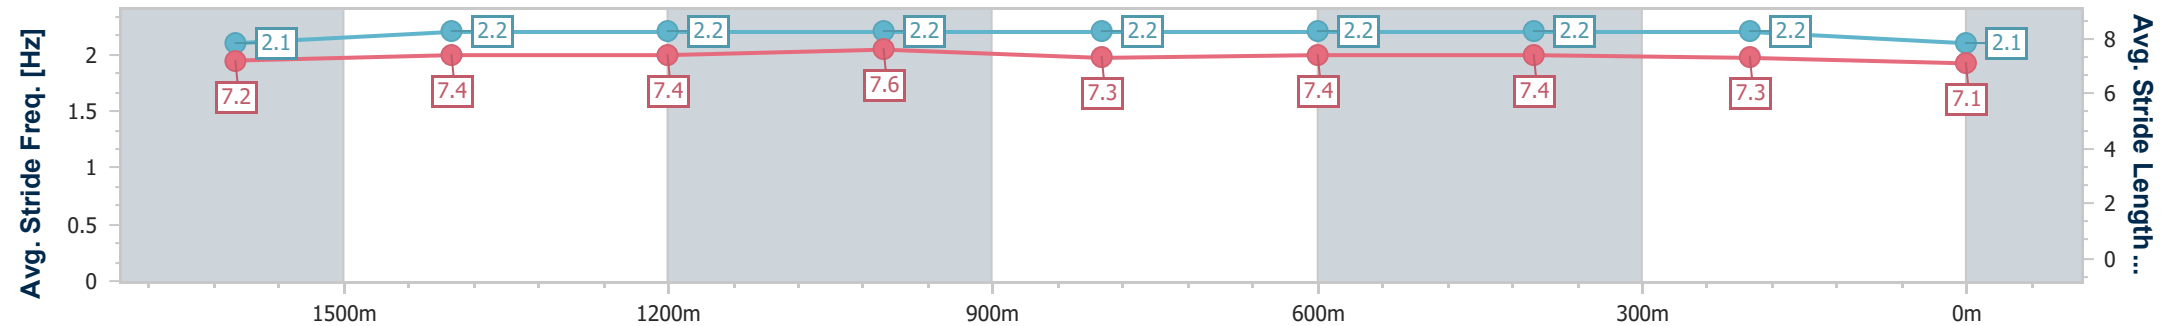

Sunshine Coast QLD Professional
Race 1: FEATHERBY FINANCIAL PLANNING Maiden Handicap - 1800m

08 December 2024 - 12:55

Track Rating: Good 4, Weather: Fine, Rail Position: +7m Entire

Section	Overall	1600m	1400m	1200m	1000m	800m	600m	400m	200m			
Section Times	1:51.62 [8] (0:14.26)	1:37.36 [8] (0:11.43)	1:25.93 [8] (0:11.84)	1:14.09 [8] (0:11.90)	1:02.19 [8] (0:12.20)	0:49.99 [8] (0:12.25)	0:37.74 [8] (0:12.25)	0:25.49 [8] (0:12.30)	0:13.19 [7] (0:13.19)			
Average Speed [km/h]	50.9	63.0	61.2	60.7	59.4	59.1	59.0	58.5	54.5			
Top Speed [km/h]	61.7	64.6	63.6	61.1	60.3	61.4	61.3	60.2	56.5			
Avg. Dist. to Rail [m]	4.1	1.3	1.9	2.1	1.9	1.2	0.6	0.6	0.5			
Avg. Stride Freq. [Hz]	2.2	2.3	2.2	2.2	2.2	2.3	2.3	2.3	2.2			
Avg. Stride Length [m]	7.0	7.6	7.5	7.5	7.4	7.3	7.2	7.2	7.0			

- [] Ranking at each section and finish
- .-.- No data available at this section
- NA No data available

Horse/Jockey Name	Gypsidazzler
Final Rank	9
Fastest Section Time (Section)	0:11.70 (1600m)
Top Speed [km/h] (Section)	63.1 (1600m)
Race State	Finished

Sunshine Coast QLD Professional
Race 1: FEATHERBY FINANCIAL PLANNING Maiden Handicap - 1800m

08 December 2024 - 12:55

Track Rating: Good 4, Weather: Fine, Rail Position: +7m Entire

Section	Overall	1600m	1400m	1200m	1000m	800m	600m	400m	200m				
Section Times	1:52.77 [9] (0:14.44)	1:38.33 [9] (0:11.70)	1:26.63 [10] (0:11.95)	1:14.68 [10] (0:11.99)	1:02.69 [10] (0:12.48)	0:50.21 [10] (0:12.39)	0:37.82 [10] (0:12.33)	0:25.49 [10] (0:12.20)	0:13.29 [10] (0:13.29)				
Average Speed [km/h]	50.2	61.9	60.7	60.2	57.9	58.7	58.9	58.9	54.2				
Top Speed [km/h]	61.5	63.1	61.8	60.7	60.1	59.2	59.6	59.5	57.4				
Avg. Dist. to Rail [m]	5.4	2.3	2.4	2.6	2.4	1.8	1.0	1.9	1.0				
Avg. Stride Freq. [Hz]	2.1	2.2	2.2	2.2	2.2	2.2	2.2	2.2	2.1				
Avg. Stride Length [m]	7.2	7.4	7.4	7.6	7.3	7.4	7.4	7.3	7.1				