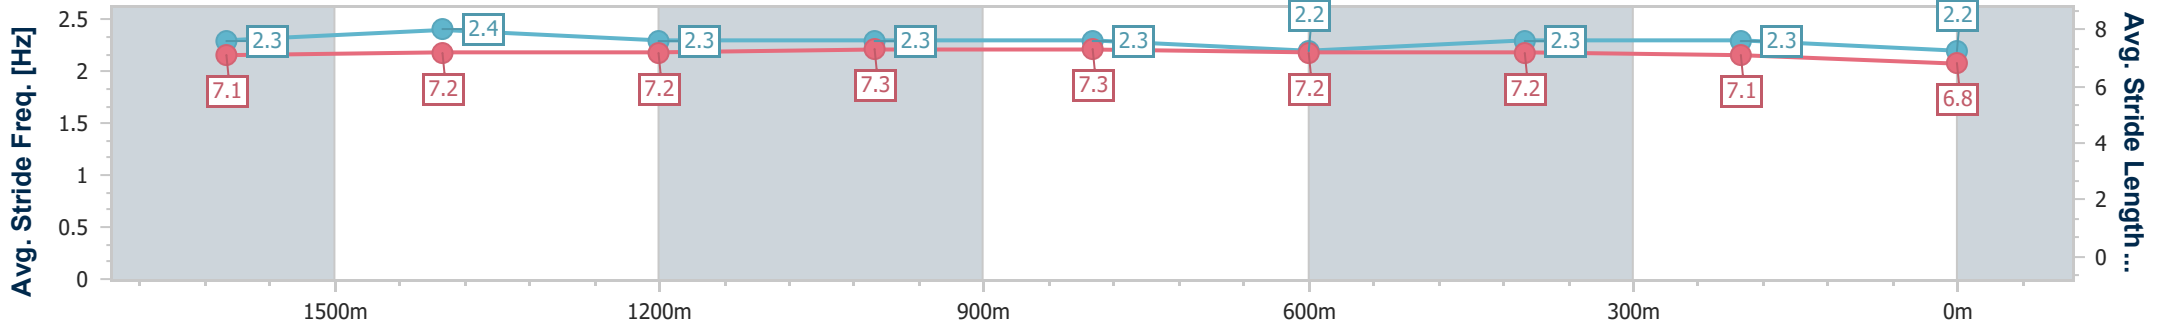

Sunshine Coast QLD Professional
Race 1: FEATHERBY FINANCIAL PLANNING Maiden Handicap - 1800m

08 December 2024 - 12:55

Track Rating: Good 4, Weather: Fine, Rail Position: +7m Entire

Section	Overall	1600m	1400m	1200m	1000m	800m	600m	400m	200m				
Section Times	1:50.47 [2] (0:13.76)	1:36.71 [2] (0:11.36)	1:25.35 [1] (0:11.69)	1:13.66 [1] (0:11.84)	1:01.82 [1] (0:12.19)	0:49.63 [1] (0:12.43)	0:37.20 [1] (0:11.88)	0:25.32 [1] (0:12.19)	0:13.13 [2] (0:13.13)				
Average Speed [km/h]	52.8	64.4	62.0	61.1	59.5	58.2	60.8	59.2	54.7				
Top Speed [km/h]	69.2	64.9	63.9	62.2	62.3	60.4	60.9	60.9	57.1				
Avg. Dist. to Rail [m]	5.9	4.2	3.9	4.2	2.5	1.1	0.4	3.1	3.7				
Avg. Stride Freq. [Hz]	2.3	2.4	2.3	2.3	2.3	2.2	2.3	2.3	2.2				
Avg. Stride Length [m]	7.1	7.2	7.2	7.3	7.3	7.2	7.2	7.1	6.8				