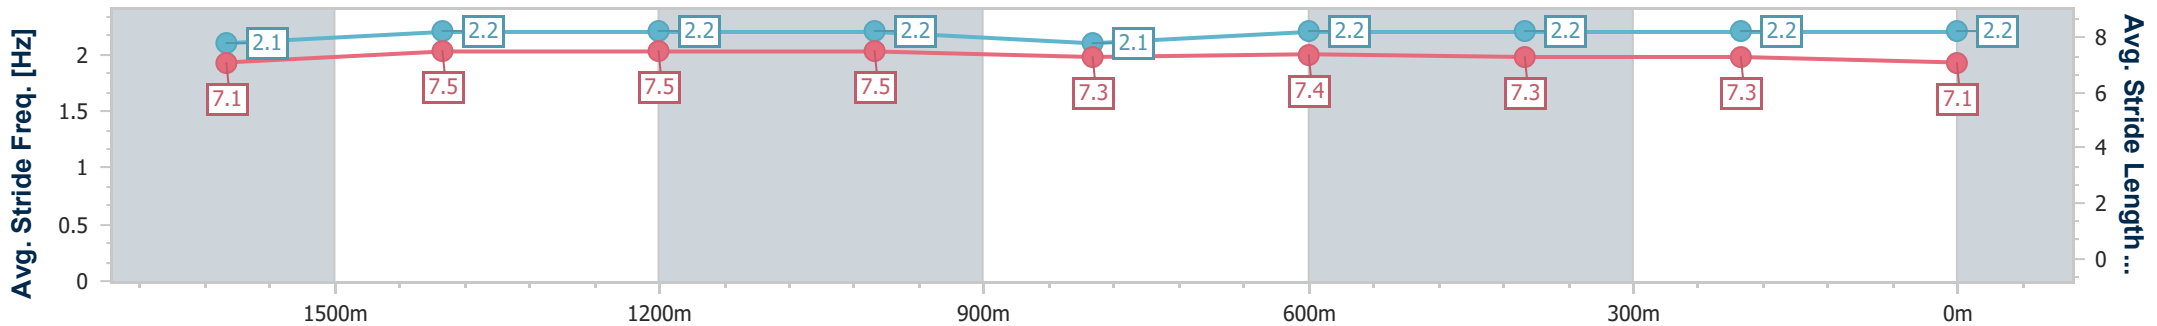

- [] Ranking at each section and finish
- .-.- No data available at this section
- NA No data available

Horse/Jockey Name	Missile Away
Final Rank	6
Fastest Section Time (Section)	0:11.30 (1600m)
Top Speed [km/h] (Section)	66.2 (1600m)
Race State	Finished

Sunshine Coast QLD Professional
Race 1: FEATHERBY FINANCIAL PLANNING Maiden Handicap - 1800m

08 December 2024 - 12:55

Track Rating: Good 4, Weather: Fine, Rail Position: +7m Entire

Section	Overall	1600m	1400m	1200m	1000m	800m	600m	400m	200m				
Section Times	1:51.52 [6] (0:14.67)	1:36.85 [10] (0:11.30)	1:25.55 [9] (0:11.77)	1:13.78 [9] (0:11.90)	1:01.88 [9] (0:12.26)	0:49.62 [9] (0:12.27)	0:37.35 [9] (0:12.03)	0:25.32 [9] (0:12.27)	0:13.05 [8] (0:13.05)				
Average Speed [km/h]	49.7	64.3	61.7	60.6	59.1	59.8	60.7	58.8	55.3				
Top Speed [km/h]	61.6	66.2	65.3	61.7	60.3	61.6	62.2	59.8	57.5				
Avg. Dist. to Rail [m]	6.3	3.7	3.2	3.4	2.8	2.9	3.3	5.2	5.2				
Avg. Stride Freq. [Hz]	2.1	2.2	2.2	2.2	2.1	2.2	2.2	2.2	2.2				
Avg. Stride Length [m]	7.1	7.5	7.5	7.5	7.3	7.4	7.3	7.3	7.1				