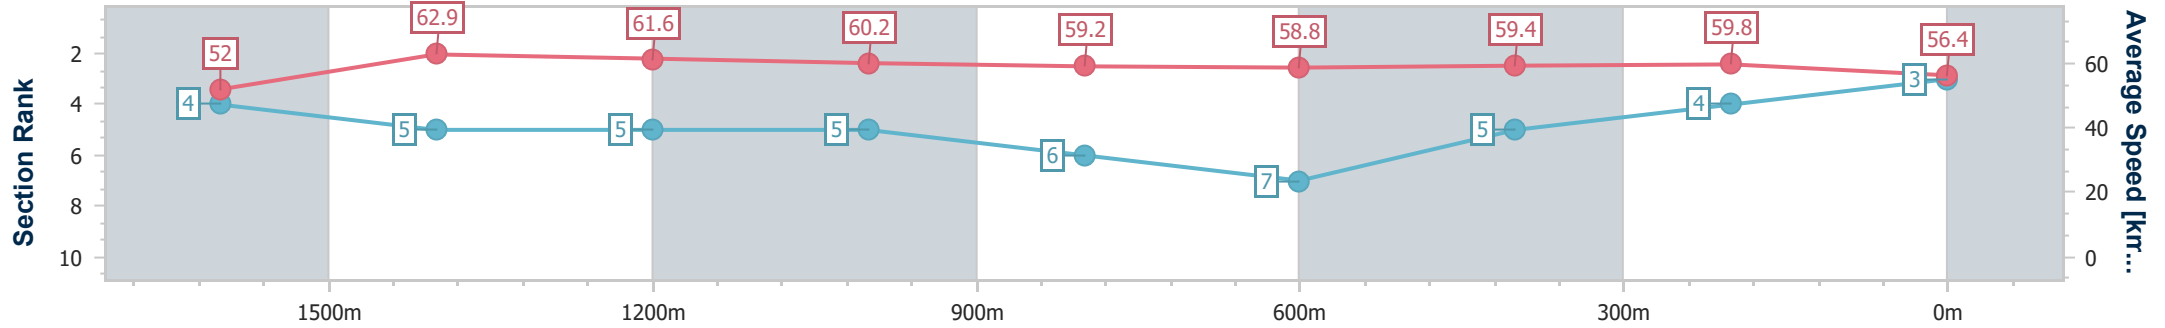

Horse/Jockey Name	Thunder Shanghai
Final Rank	3
Fastest Section Time (Section)	0:11.45 (1600m)
Top Speed [km/h] (Section)	63.9 (1600m)
Race State	Finished

Sunshine Coast QLD Professional
Race 1: FEATHERBY FINANCIAL PLANNING Maiden Handicap - 1800m

08 December 2024 - 12:55

Track Rating: Good 4, Weather: Fine, Rail Position: +7m Entire

Section	Overall	1600m	1400m	1200m	1000m	800m	600m	400m	200m				
Section Times	1:50.68 [3] (0:13.90)	1:36.78 [4] (0:11.45)	1:25.33 [5] (0:11.75)	1:13.58 [5] (0:11.97)	1:01.61 [5] (0:12.28)	0:49.33 [6] (0:12.38)	0:36.95 [7] (0:12.17)	0:24.78 [5] (0:11.99)	0:12.79 [4] (0:12.79)				
Average Speed [km/h]	52.0	62.9	61.6	60.2	59.2	58.8	59.4	59.8	56.4				
Top Speed [km/h]	62.4	63.9	62.8	61.3	59.6	59.8	60.8	61.0	58.3				
Avg. Dist. to Rail [m]	2.3	0.3	1.7	3.1	2.6	2.0	0.4	1.3	0.4				
Avg. Stride Freq. [Hz]	2.2	2.2	2.2	2.2	2.2	2.2	2.2	2.2	2.2				
Avg. Stride Length [m]	7.4	7.8	7.5	7.4	7.4	7.4	7.6	7.4	7.2				

- [ ] Ranking at each section and finish
- -.-.- No data available at this section
- NA No data available