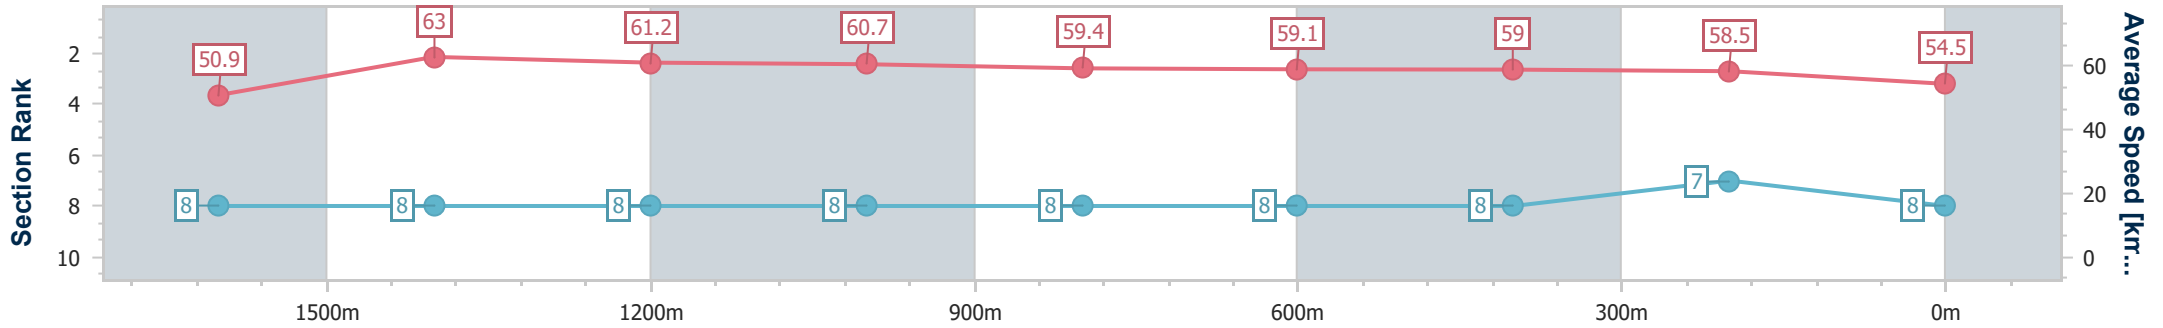

- [] Ranking at each section and finish
- .-.- No data available at this section
- NA No data available

Horse/Jockey Name	Sassy Tap
Final Rank	8
Fastest Section Time (Section)	0:11.43 (1600m)
Top Speed [km/h] (Section)	64.6 (1600m)
Race State	Finished

Sunshine Coast QLD Professional
Race 1: FEATHERBY FINANCIAL PLANNING Maiden Handicap - 1800m

08 December 2024 - 12:55

Track Rating: Good 4, Weather: Fine, Rail Position: +7m Entire

Section	Overall	1600m	1400m	1200m	1000m	800m	600m	400m	200m			
Section Times	1:51.62 [8] (0:14.26)	1:37.36 [8] (0:11.43)	1:25.93 [8] (0:11.84)	1:14.09 [8] (0:11.90)	1:02.19 [8] (0:12.20)	0:49.99 [8] (0:12.25)	0:37.74 [8] (0:12.25)	0:25.49 [8] (0:12.30)	0:13.19 [7] (0:13.19)			
Average Speed [km/h]	50.9	63.0	61.2	60.7	59.4	59.1	59.0	58.5	54.5			
Top Speed [km/h]	61.7	64.6	63.6	61.1	60.3	61.4	61.3	60.2	56.5			
Avg. Dist. to Rail [m]	4.1	1.3	1.9	2.1	1.9	1.2	0.6	0.6	0.5			
Avg. Stride Freq. [Hz]	2.2	2.3	2.2	2.2	2.2	2.3	2.3	2.3	2.2			
Avg. Stride Length [m]	7.0	7.6	7.5	7.5	7.4	7.3	7.2	7.2	7.0			