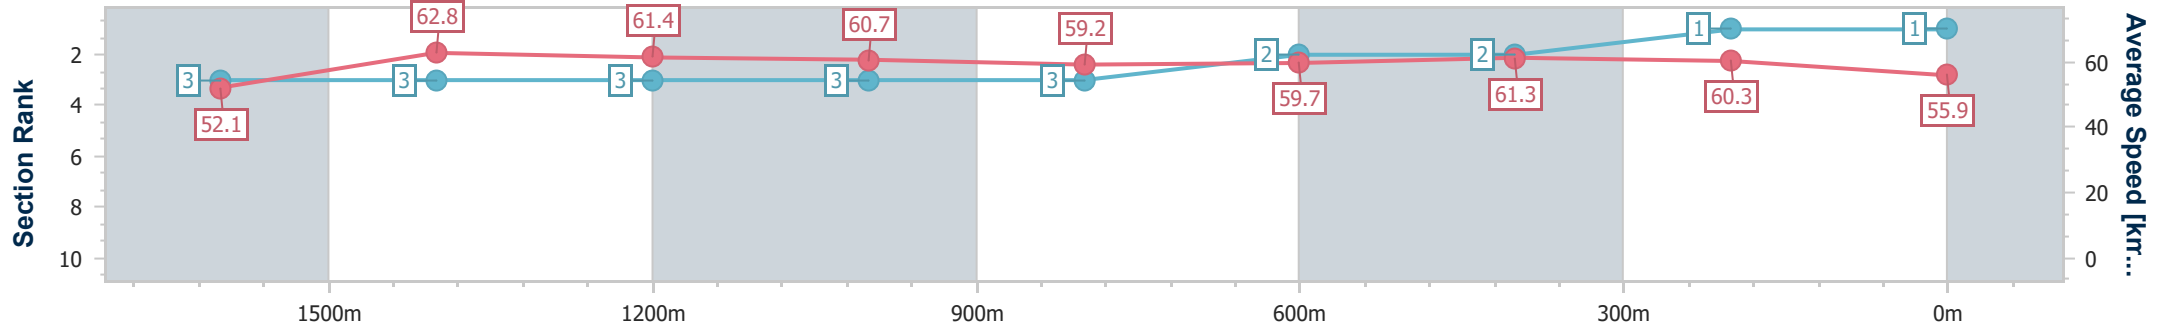

Sunshine Coast QLD Professional
Race 1: FEATHERBY FINANCIAL PLANNING Maiden Handicap - 1800m

08 December 2024 - 12:55

Track Rating: Good 4, Weather: Fine, Rail Position: +7m Entire

Section	Overall	1600m	1400m	1200m	1000m	800m	600m	400m	200m
Section Times	1:49.96 [1] (0:13.81)	1:36.15 [3] (0:11.39)	1:24.76 [3] (0:11.80)	1:12.96 [3] (0:11.89)	1:01.07 [3] (0:12.21)	0:48.86 [3] (0:12.22)	0:36.64 [2] (0:11.85)	0:24.79 [2] (0:11.95)	0:12.84 [1] (0:12.84)
Average Speed [km/h]	52.1	62.8	61.4	60.7	59.2	59.7	61.3	60.3	55.9
Top Speed [km/h]	63.2	63.6	62.9	61.3	60.2	61.3	62.2	62.0	58.1
Avg. Dist. to Rail [m]	1.9	0.5	1.3	2.2	2.0	1.9	1.7	3.6	3.7
Avg. Stride Freq. [Hz]	2.4	2.4	2.4	2.4	2.4	2.4	2.4	2.4	2.3
Avg. Stride Length [m]	6.8	7.2	7.0	7.1	6.9	6.9	7.1	6.9	6.7