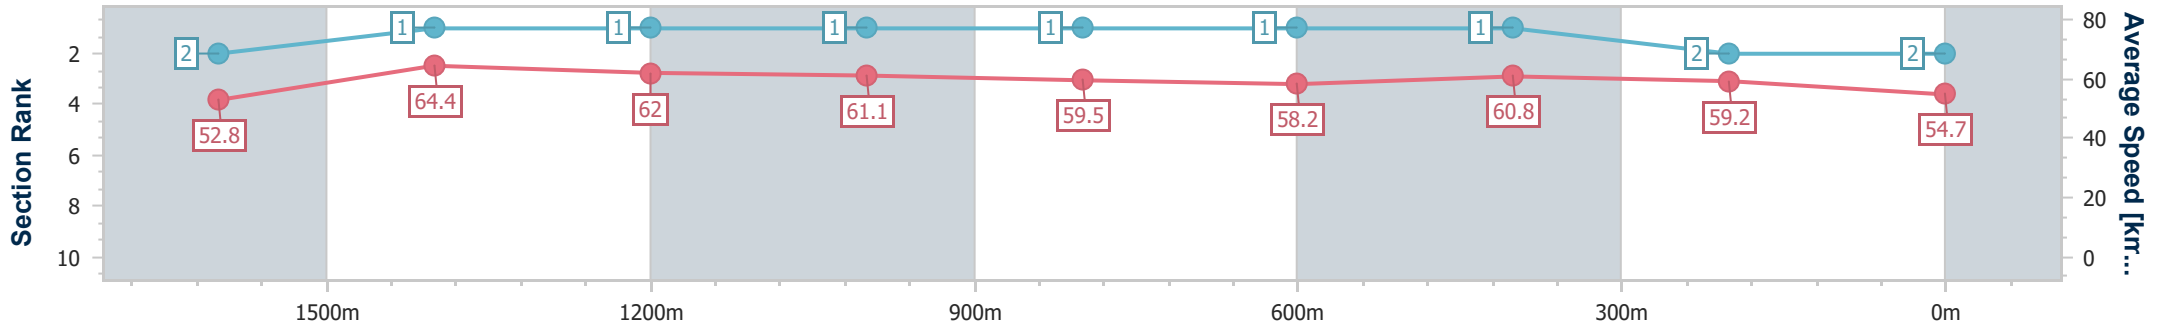

Sunshine Coast QLD Professional
Race 1: FEATHERBY FINANCIAL PLANNING Maiden Handicap - 1800m

08 December 2024 - 12:55

Track Rating: Good 4, Weather: Fine, Rail Position: +7m Entire

Section	Overall	1600m	1400m	1200m	1000m	800m	600m	400m	200m				
Section Times	1:50.47 [2] (0:13.76)	1:36.71 [2] (0:11.36)	1:25.35 [1] (0:11.69)	1:13.66 [1] (0:11.84)	1:01.82 [1] (0:12.19)	0:49.63 [1] (0:12.43)	0:37.20 [1] (0:11.88)	0:25.32 [1] (0:12.19)	0:13.13 [2] (0:13.13)				
Average Speed [km/h]	52.8	64.4	62.0	61.1	59.5	58.2	60.8	59.2	54.7				
Top Speed [km/h]	69.2	64.9	63.9	62.2	62.3	60.4	60.9	60.9	57.1				
Avg. Dist. to Rail [m]	5.9	4.2	3.9	4.2	2.5	1.1	0.4	3.1	3.7				
Avg. Stride Freq. [Hz]	2.3	2.4	2.3	2.3	2.3	2.2	2.3	2.3	2.2				
Avg. Stride Length [m]	7.1	7.2	7.2	7.3	7.3	7.2	7.2	7.1	6.8				