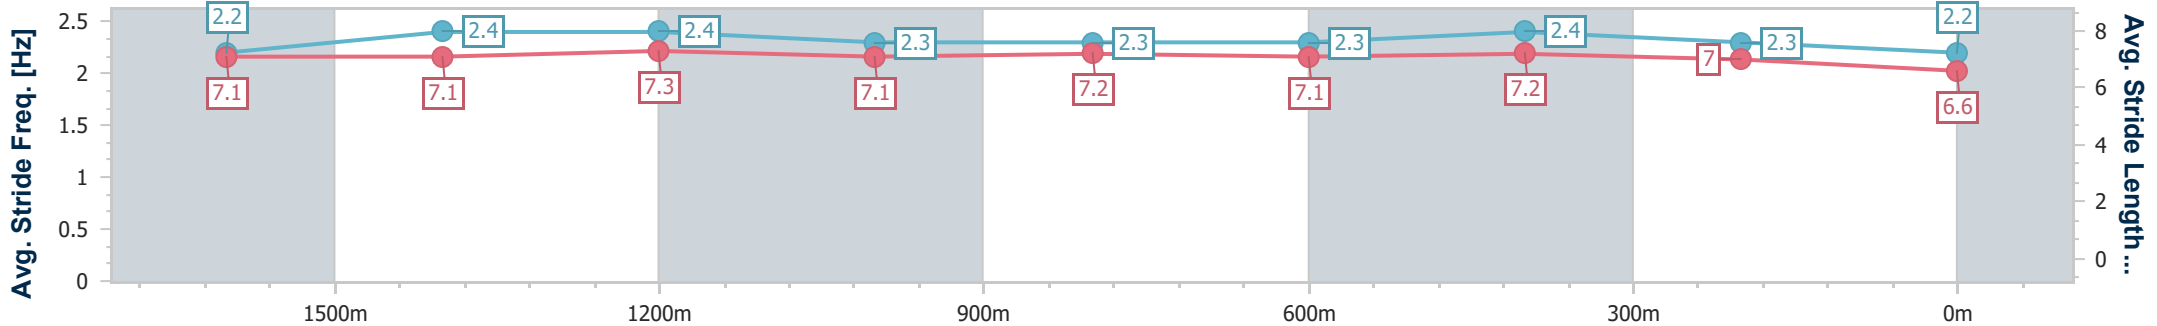

- [] Ranking at each section and finish
- .-.- No data available at this section
- NA No data available

Horse/Jockey Name	Fine And Rare
Final Rank	5
Fastest Section Time (Section)	0:11.33 (1600m)
Top Speed [km/h] (Section)	64.8 (1600m)
Race State	Finished

Sunshine Coast QLD Professional
Race 1: FEATHERBY FINANCIAL PLANNING Maiden Handicap - 1800m

08 December 2024 - 12:55

Track Rating: Good 4, Weather: Fine, Rail Position: +7m Entire

Section	Overall	1600m	1400m	1200m	1000m	800m	600m	400m	200m
Section Times	1:51.42 [5] (0:14.02)	1:37.40 [5] (0:11.33)	1:26.07 [4] (0:11.67)	1:14.40 [4] (0:11.93)	1:02.47 [4] (0:12.30)	0:50.17 [5] (0:12.39)	0:37.78 [4] (0:11.81)	0:25.97 [3] (0:12.31)	0:13.66 [3] (0:13.66)
Average Speed [km/h]	51.8	64.2	62.5	60.4	59.3	59.1	62.0	58.5	52.7
Top Speed [km/h]	63.8	64.8	64.3	62.1	60.4	62.4	62.9	61.9	55.4
Avg. Dist. to Rail [m]	6.8	4.0	3.7	4.0	3.5	3.4	2.5	4.9	4.4
Avg. Stride Freq. [Hz]	2.2	2.4	2.4	2.3	2.3	2.3	2.4	2.3	2.2
Avg. Stride Length [m]	7.1	7.1	7.3	7.1	7.2	7.1	7.2	7.0	6.6