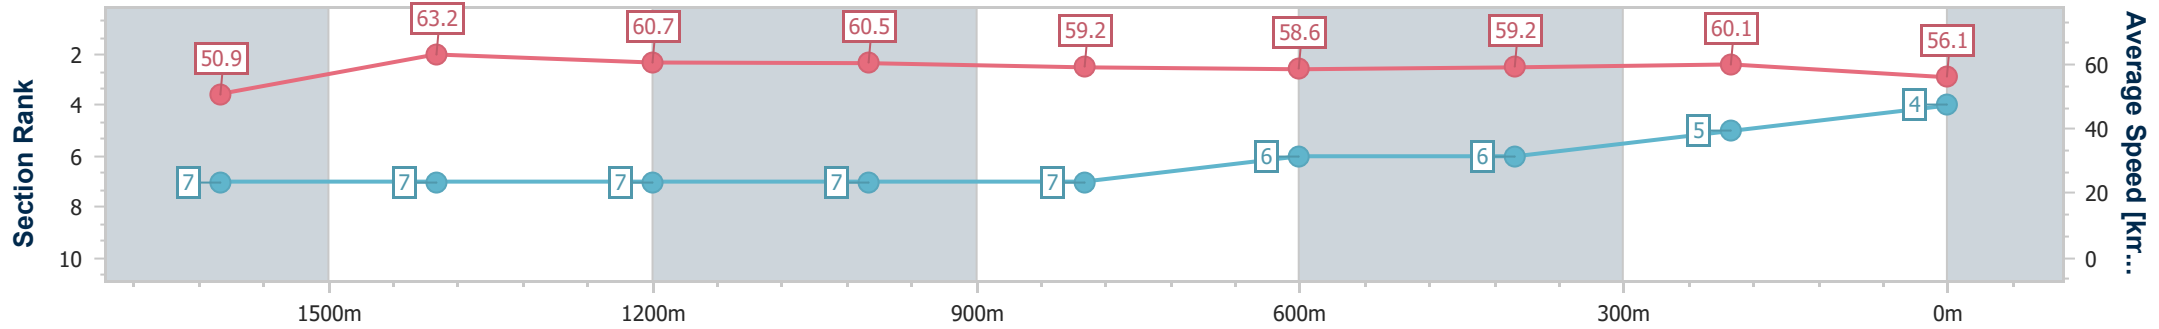

Horse/Jockey Name	Exfoliate
Final Rank	4
Fastest Section Time (Section)	0:11.44 (1600m)
Top Speed [km/h] (Section)	63.9 (1600m)
Race State	Finished

Sunshine Coast QLD Professional
Race 1: FEATHERBY FINANCIAL PLANNING Maiden Handicap - 1800m

08 December 2024 - 12:55

Track Rating: Good 4, Weather: Fine, Rail Position: +7m Entire

Section	Overall	1600m	1400m	1200m	1000m	800m	600m	400m	200m			
Section Times	1:50.81 [4] (0:14.15)	1:36.66 [7] (0:11.44)	1:25.22 [7] (0:11.85)	1:13.37 [7] (0:11.90)	1:01.47 [7] (0:12.15)	0:49.32 [7] (0:12.20)	0:37.12 [6] (0:12.30)	0:24.82 [6] (0:11.96)	0:12.86 [5] (0:12.86)			
Average Speed [km/h]	50.9	63.2	60.7	60.5	59.2	58.6	59.2	60.1	56.1			
Top Speed [km/h]	63.5	63.9	63.2	61.3	60.1	60.2	59.7	61.6	58.1			
Avg. Dist. to Rail [m]	2.8	0.5	0.4	0.2	0.5	0.9	1.6	4.3	5.0			
Avg. Stride Freq. [Hz]	2.2	2.3	2.2	2.2	2.2	2.2	2.2	2.3	2.2			
Avg. Stride Length [m]	7.2	7.6	7.5	7.5	7.3	7.3	7.3	7.4	7.0			

- [ ] Ranking at each section and finish
- -.-.- No data available at this section
- NA No data available