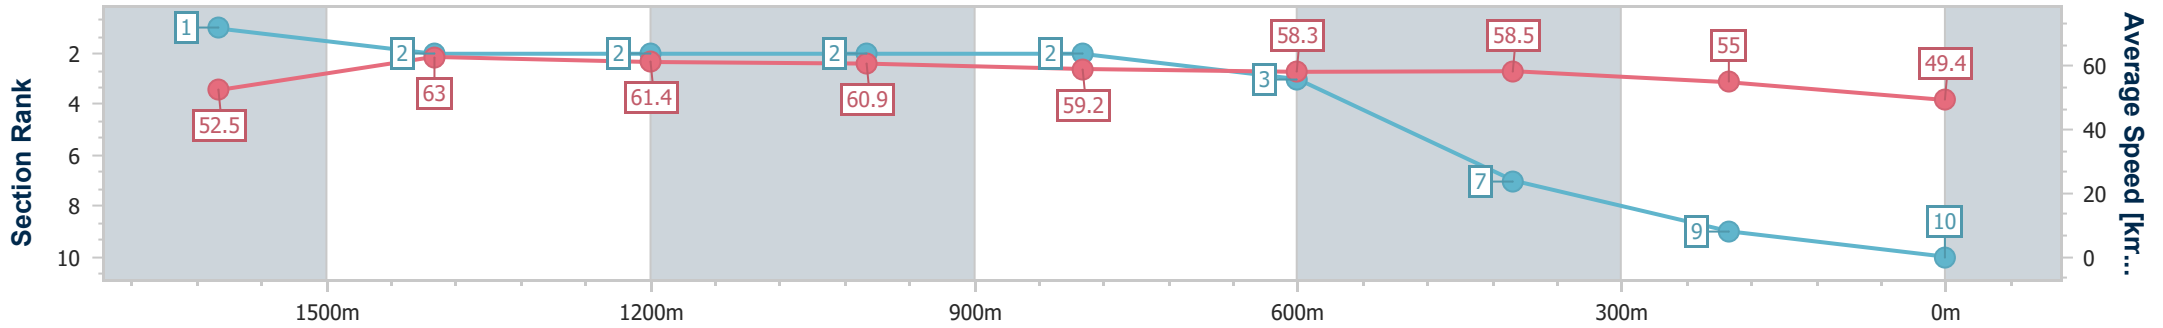

Sunshine Coast QLD Professional
Race 1: FEATHERBY FINANCIAL PLANNING Maiden Handicap - 1800m

08 December 2024 - 12:55

Track Rating: Good 4, Weather: Fine, Rail Position: +7m Entire

Section	Overall	1600m	1400m	1200m	1000m	800m	600m	400m	200m				
Section Times	1:52.77 [9] (0:14.44)	1:38.33 [9] (0:11.70)	1:26.63 [10] (0:11.95)	1:14.68 [10] (0:11.99)	1:02.69 [10] (0:12.48)	0:50.21 [10] (0:12.39)	0:37.82 [10] (0:12.33)	0:25.49 [10] (0:12.20)	0:13.29 [10] (0:13.29)				
Average Speed [km/h]	50.2	61.9	60.7	60.2	57.9	58.7	58.9	58.9	54.2				
Top Speed [km/h]	61.5	63.1	61.8	60.7	60.1	59.2	59.6	59.5	57.4				
Avg. Dist. to Rail [m]	5.4	2.3	2.4	2.6	2.4	1.8	1.0	1.9	1.0				
Avg. Stride Freq. [Hz]	2.1	2.2	2.2	2.2	2.2	2.2	2.2	2.2	2.1				
Avg. Stride Length [m]	7.2	7.4	7.4	7.6	7.3	7.4	7.4	7.3	7.1				

- [] Ranking at each section and finish
- .-.- No data available at this section
- NA No data available

Horse/Jockey Name	Zephalong
Final Rank	10
Fastest Section Time (Section)	0:11.44 (1600m)
Top Speed [km/h] (Section)	64.9 (1600m)
Race State	Finished

Sunshine Coast QLD Professional
Race 1: FEATHERBY FINANCIAL PLANNING Maiden Handicap - 1800m

08 December 2024 - 12:55

Track Rating: Good 4, Weather: Fine, Rail Position: +7m Entire

Section	Overall	1600m	1400m	1200m	1000m	800m	600m	400m	200m				
Section Times	1:53.69 [10] (0:13.74)	1:39.95 [1] (0:11.44)	1:28.51 [2] (0:11.73)	1:16.78 [2] (0:11.87)	1:04.91 [2] (0:12.20)	0:52.71 [2] (0:12.55)	0:40.16 [3] (0:12.52)	0:27.64 [7] (0:13.08)	0:14.56 [9] (0:14.56)				
Average Speed [km/h]	52.5	63.0	61.4	60.9	59.2	58.3	58.5	55.0	49.4				
Top Speed [km/h]	64.1	64.9	62.6	61.8	60.4	60.2	60.3	57.8	52.0				
Avg. Dist. to Rail [m]	3.2	0.5	0.7	0.6	1.2	2.8	2.7	3.7	3.6				
Avg. Stride Freq. [Hz]	2.5	2.6	2.5	2.4	2.4	2.4	2.4	2.3	2.2				
Avg. Stride Length [m]	6.5	6.8	6.9	7.0	6.9	6.8	6.7	6.6	6.1				