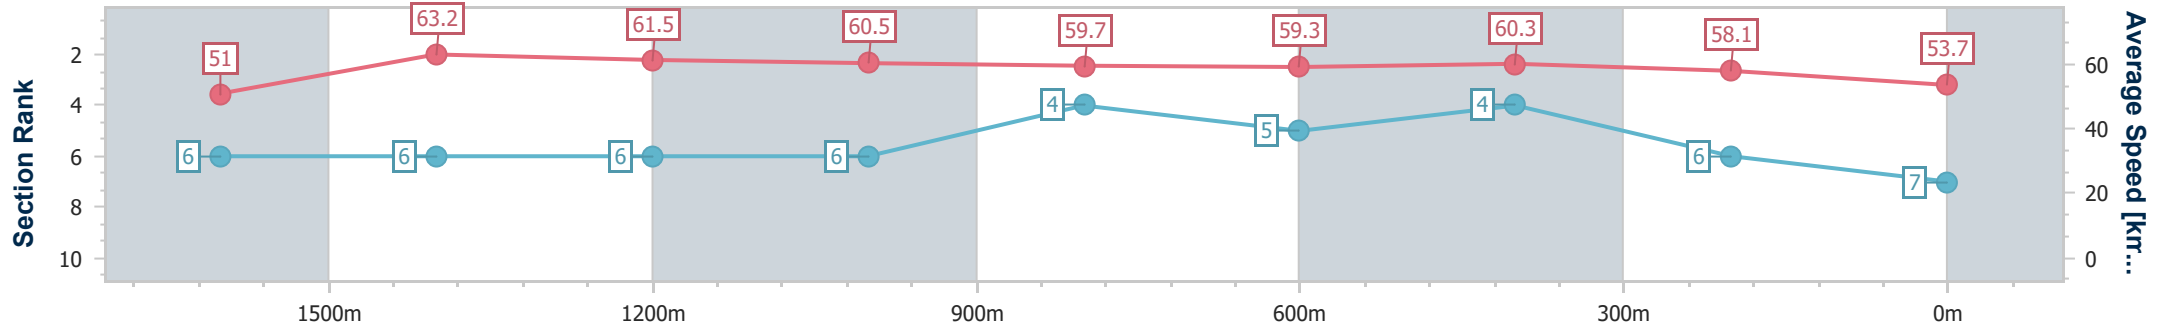

- [] Ranking at each section and finish
- .-.- No data available at this section
- NA No data available

Horse/Jockey Name	Cut Diamonds
Final Rank	7
Fastest Section Time (Section)	0:11.38 (1600m)
Top Speed [km/h] (Section)	64.4 (1600m)
Race State	Finished

Sunshine Coast QLD Professional
Race 1: FEATHERBY FINANCIAL PLANNING Maiden Handicap - 1800m

08 December 2024 - 12:55

Track Rating: Good 4, Weather: Fine, Rail Position: +7m Entire

Section	Overall	1600m	1400m	1200m	1000m	800m	600m	400m	200m				
Section Times	1:51.54 [7] (0:14.12)	1:37.42 [6] (0:11.38)	1:26.04 [6] (0:11.69)	1:14.35 [6] (0:11.91)	1:02.44 [6] (0:12.13)	0:50.31 [4] (0:12.43)	0:37.88 [5] (0:12.13)	0:25.75 [4] (0:12.34)	0:13.41 [6] (0:13.41)				
Average Speed [km/h]	51.0	63.2	61.5	60.5	59.7	59.3	60.3	58.1	53.7				
Top Speed [km/h]	63.7	64.4	63.1	61.4	60.6	60.9	61.5	59.3	55.7				
Avg. Dist. to Rail [m]	0.9	0.3	0.3	1.0	1.2	4.0	2.4	2.3	2.1				
Avg. Stride Freq. [Hz]	2.2	2.3	2.2	2.2	2.2	2.3	2.3	2.3	2.3				
Avg. Stride Length [m]	7.2	7.7	7.7	7.5	7.4	7.3	7.2	7.0	6.7				