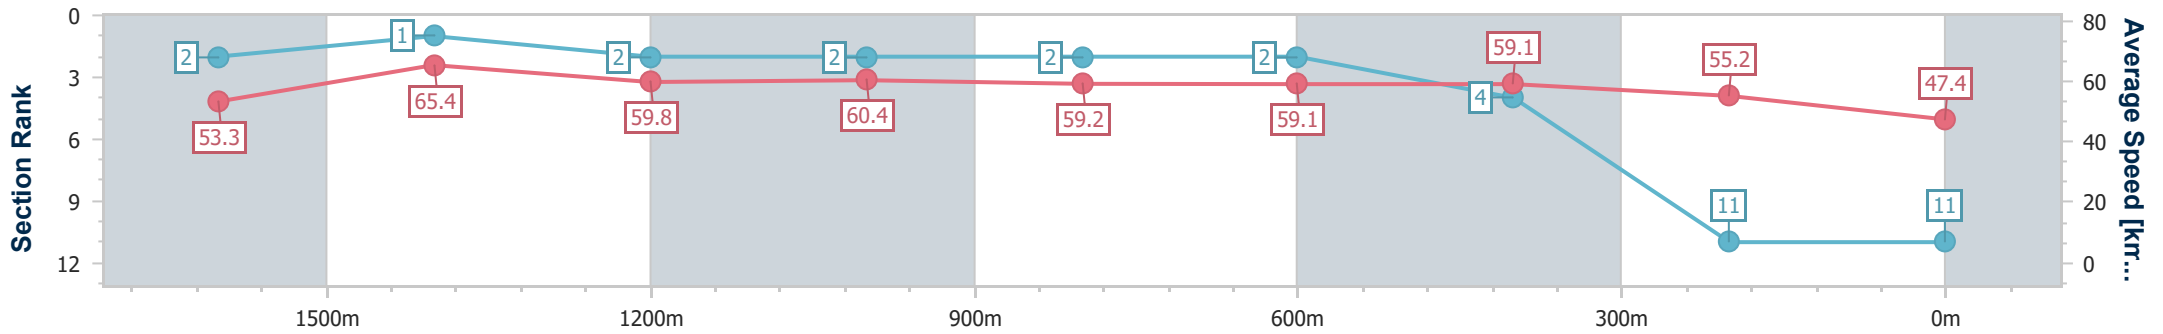

- [] Ranking at each section and finish
- .-.- No data available at this section
- NA No data available

Horse/Jockey Name	Bow Tie Affair
Final Rank	11
Fastest Section Time (Section)	0:10.98 (1600m)
Top Speed [km/h] (Section)	67.5 (Overall)
Race State	Finished

Sunshine Coast QLD Professional

Race 2: CALOUNDRA RSL SUB BRANCH Class 1 Plate - 1800m

08 December 2024 - 13:30

Track Rating: Good 4, Weather: Fine, Rail Position: +7m Entire

Section	Overall	1600m	1400m	1200m	1000m	800m	600m	400m	200m			
Section Times	1:53.65 [11] (0:13.51)	1:40.14 [2] (0:10.98)	1:29.16 [1] (0:12.11)	1:17.05 [2] (0:11.93)	1:05.12 [2] (0:12.31)	0:52.81 [2] (0:12.31)	0:40.50 [2] (0:12.30)	0:28.20 [4] (0:13.05)	0:15.15 [11] (0:15.15)			
Average Speed [km/h]	53.3	65.4	59.8	60.4	59.2	59.1	59.1	55.2	47.4			
Top Speed [km/h]	67.5	67.2	62.0	61.4	60.1	61.1	60.6	58.1	52.1			
Avg. Dist. to Rail [m]	5.1	0.9	1.8	2.9	3.0	2.1	1.8	2.2	1.3			
Avg. Stride Freq. [Hz]	2.4	2.4	2.2	2.3	2.3	2.3	2.3	2.2	2.1			
Avg. Stride Length [m]	6.9	7.7	7.3	7.3	7.3	7.2	7.2	6.9	6.4			

- [] Ranking at each section and finish
- .-.- No data available at this section
- NA No data available