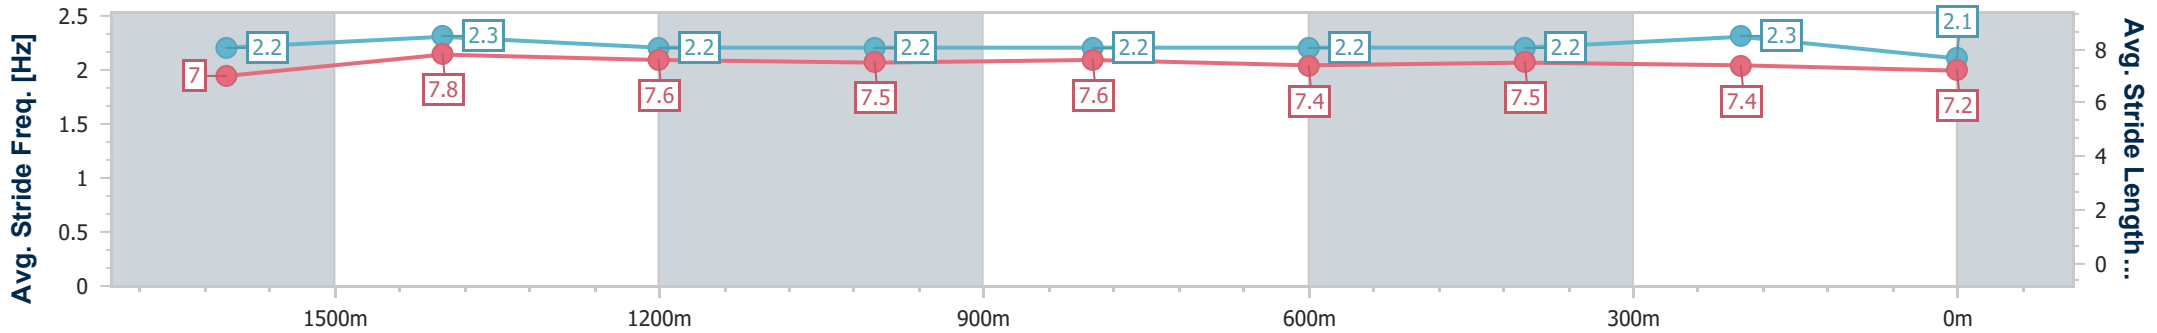

- [] Ranking at each section and finish
- .-.- No data available at this section
- NA No data available

Horse/Jockey Name	Rumbling Away
Final Rank	8
Fastest Section Time (Section)	0:11.45 (1600m)
Top Speed [km/h] (Section)	64.3 (1400m)
Race State	Finished

Sunshine Coast QLD Professional

Race 2: CALOUNDRA RSL SUB BRANCH Class 1 Plate - 1800m

08 December 2024 - 13:30

Track Rating: Good 4, Weather: Fine, Rail Position: +7m Entire

Section	Overall	1600m	1400m	1200m	1000m	800m	600m	400m	200m			
Section Times	1:50.94 [8] (0:14.29)	1:36.65 [9] (0:11.45)	1:25.20 [9] (0:11.73)	1:13.47 [9] (0:12.25)	1:01.22 [10] (0:12.17)	0:49.05 [10] (0:12.28)	0:36.77 [10] (0:11.89)	0:24.88 [10] (0:11.78)	0:13.10 [8] (0:13.10)			
Average Speed [km/h]	50.5	63.3	61.6	59.0	59.3	59.2	60.5	61.2	55.0			
Top Speed [km/h]	62.8	64.2	64.3	60.1	60.0	60.7	61.3	62.2	58.9			
Avg. Dist. to Rail [m]	1.9	1.9	2.4	2.3	2.0	1.3	0.4	0.8	2.2			
Avg. Stride Freq. [Hz]	2.2	2.3	2.2	2.2	2.2	2.2	2.2	2.3	2.1			
Avg. Stride Length [m]	7.0	7.8	7.6	7.5	7.6	7.4	7.5	7.4	7.2			

- [] Ranking at each section and finish
- .-.- No data available at this section
- NA No data available

Horse/Jockey Name	State A Fact
Final Rank	9
Fastest Section Time (Section)	0:11.40 (1600m)
Top Speed [km/h] (Section)	65.7 (Overall)
Race State	Finished