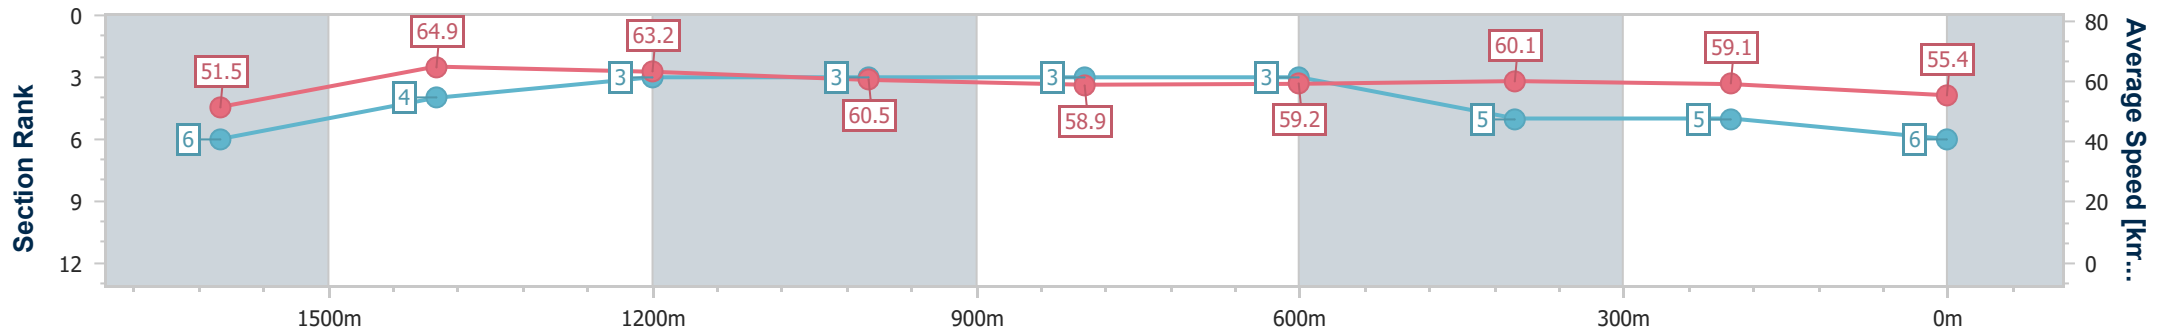

Sunshine Coast QLD Professional

Race 2: CALOUNDRA RSL SUB BRANCH Class 1 Plate - 1800m

08 December 2024 - 13:30

Track Rating: Good 4, Weather: Fine, Rail Position: +7m Entire

Section	Overall	1600m	1400m	1200m	1000m	800m	600m	400m	200m				
Section Times	1:50.65 [6] (0:14.07)	1:36.58 [6] (0:11.16)	1:25.42 [4] (0:11.57)	1:13.85 [3] (0:11.89)	1:01.96 [3] (0:12.32)	0:49.64 [3] (0:12.31)	0:37.33 [3] (0:12.13)	0:25.20 [5] (0:12.19)	0:13.01 [5] (0:13.01)				
Average Speed [km/h]	51.5	64.9	63.2	60.5	58.9	59.2	60.1	59.1	55.4				
Top Speed [km/h]	64.8	67.8	67.8	61.7	60.0	60.4	61.1	60.2	57.6				
Avg. Dist. to Rail [m]	4.7	2.1	3.9	3.8	3.5	2.0	1.6	3.9	4.8				
Avg. Stride Freq. [Hz]	2.2	2.4	2.3	2.3	2.3	2.3	2.3	2.3	2.2				
Avg. Stride Length [m]	7.0	7.5	7.5	7.4	7.3	7.2	7.3	7.2	6.9				