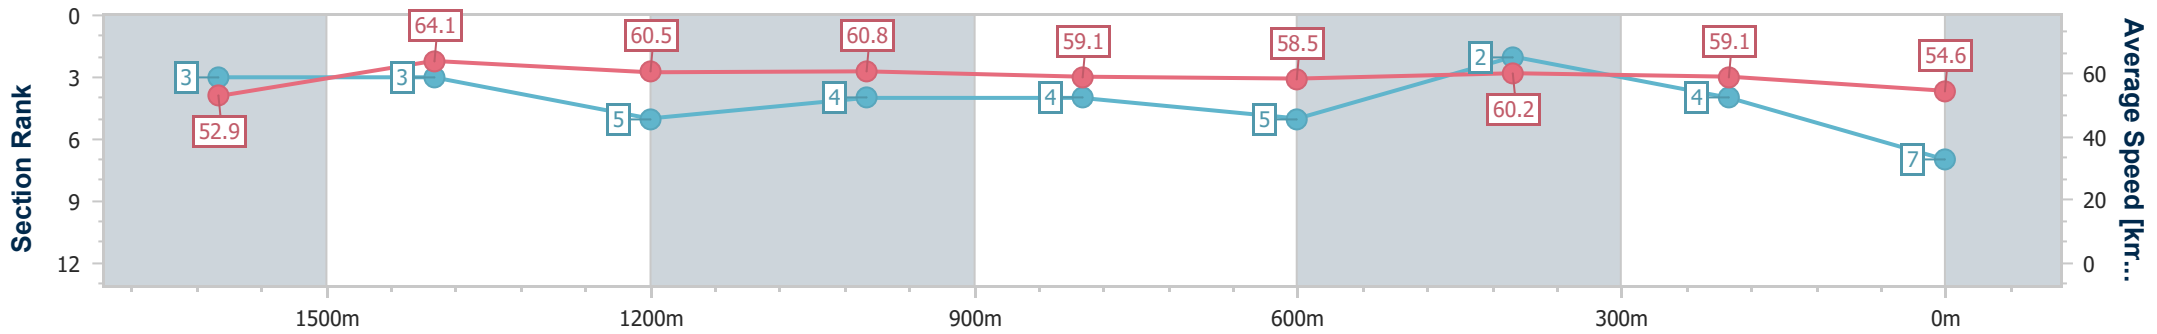

Sunshine Coast QLD Professional

Race 2: CALOUNDRA RSL SUB BRANCH Class 1 Plate - 1800m

08 December 2024 - 13:30

Track Rating: Good 4, Weather: Fine, Rail Position: +7m Entire

Section	Overall	1600m	1400m	1200m	1000m	800m	600m	400m	200m				
Section Times	1:50.75 [7] (0:13.70)	1:37.05 [3] (0:11.27)	1:25.78 [3] (0:11.97)	1:13.81 [5] (0:11.86)	1:01.95 [4] (0:12.25)	0:49.70 [4] (0:12.34)	0:37.36 [5] (0:11.99)	0:25.37 [2] (0:12.17)	0:13.20 [4] (0:13.20)				
Average Speed [km/h]	52.9	64.1	60.5	60.8	59.1	58.5	60.2	59.1	54.6				
Top Speed [km/h]	64.0	64.9	63.1	62.0	60.7	60.8	61.0	60.5	57.4				
Avg. Dist. to Rail [m]	5.3	1.7	2.0	2.0	1.8	1.0	0.3	0.5	0.4				
Avg. Stride Freq. [Hz]	2.4	2.4	2.3	2.4	2.3	2.3	2.4	2.4	2.3				
Avg. Stride Length [m]	6.9	7.3	7.2	7.1	7.0	7.0	7.0	6.8	6.5				

- [] Ranking at each section and finish
- .-.- No data available at this section
- NA No data available

Horse/Jockey Name	Rumbling Away
Final Rank	8
Fastest Section Time (Section)	0:11.45 (1600m)
Top Speed [km/h] (Section)	64.3 (1400m)
Race State	Finished