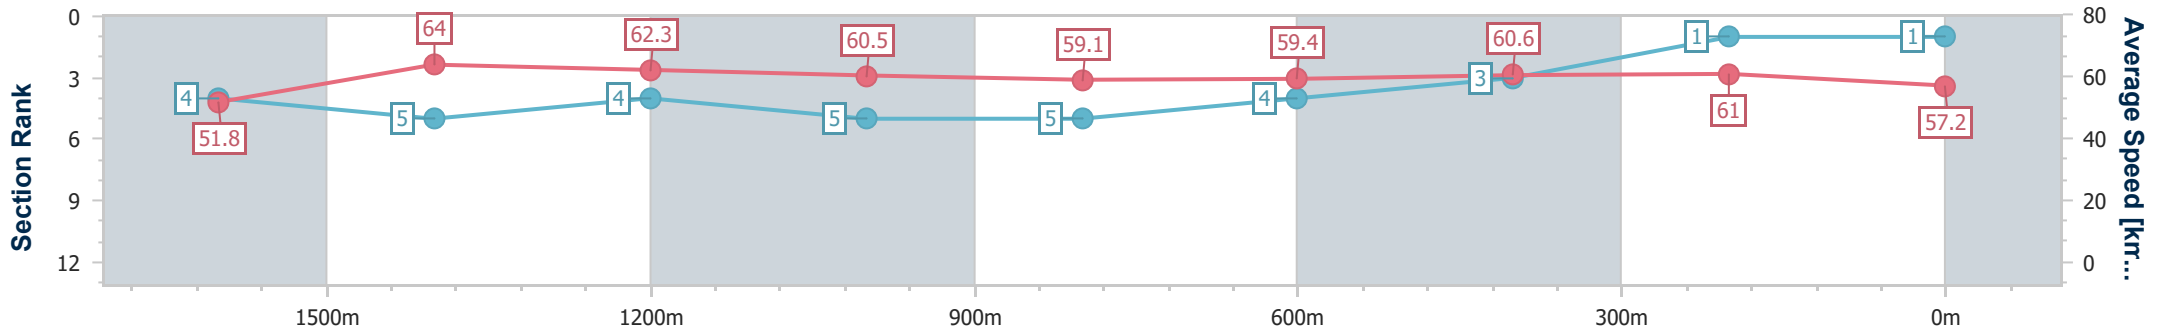

Sunshine Coast QLD Professional

Race 2: CALOUNDRA RSL SUB BRANCH Class 1 Plate - 1800m

08 December 2024 - 13:30

Track Rating: Good 4, Weather: Fine, Rail Position: +7m Entire

Section	Overall	1600m	1400m	1200m	1000m	800m	600m	400m	200m
Section Times	1:49.81 [1] (0:14.00)	1:35.81 [4] (0:11.25)	1:24.56 [5] (0:11.65)	1:12.91 [4] (0:11.92)	1:00.99 [5] (0:12.28)	0:48.71 [5] (0:12.26)	0:36.45 [4] (0:12.07)	0:24.38 [3] (0:11.78)	0:12.60 [1] (0:12.60)
Average Speed [km/h]	51.8	64.0	62.3	60.5	59.1	59.4	60.6	61.0	57.2
Top Speed [km/h]	64.9	66.1	66.4	61.1	60.0	61.1	60.9	61.4	60.6
Avg. Dist. to Rail [m]	3.7	0.7	2.6	3.1	3.0	1.9	2.4	3.7	5.0
Avg. Stride Freq. [Hz]	2.1	2.2	2.2	2.2	2.1	2.1	2.2	2.2	2.1
Avg. Stride Length [m]	7.5	7.9	7.7	7.7	7.7	7.6	7.8	7.7	7.5