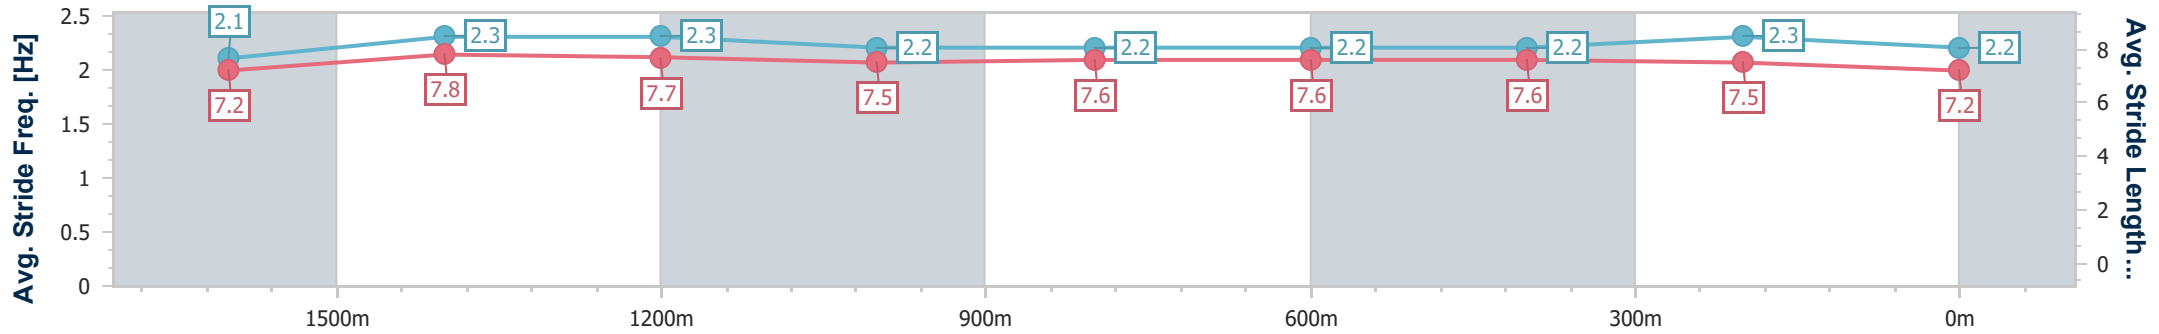

- [] Ranking at each section and finish
- .-.- No data available at this section
- NA No data available

Horse/Jockey Name	Aces Up
Final Rank	4
Fastest Section Time (Section)	0:11.40 (1600m)
Top Speed [km/h] (Section)	64.8 (1400m)
Race State	Finished

Sunshine Coast QLD Professional

Race 2: CALOUNDRA RSL SUB BRANCH Class 1 Plate - 1800m

08 December 2024 - 13:30

Track Rating: Good 4, Weather: Fine, Rail Position: +7m Entire

Section	Overall	1600m	1400m	1200m	1000m	800m	600m	400m	200m			
Section Times	1:50.36 [4] (0:14.46)	1:35.90 [10] (0:11.40)	1:24.50 [10] (0:11.62)	1:12.88 [10] (0:12.18)	1:00.70 [9] (0:12.07)	0:48.63 [9] (0:12.25)	0:36.38 [9] (0:11.95)	0:24.43 [9] (0:11.71)	0:12.72 [6] (0:12.72)			
Average Speed [km/h]	49.8	63.7	62.5	59.3	60.3	59.7	61.1	61.7	56.6			
Top Speed [km/h]	62.4	64.2	64.8	60.5	60.9	62.6	62.8	62.3	59.3			
Avg. Dist. to Rail [m]	2.4	2.7	3.4	3.3	3.2	2.5	3.3	6.4	7.4			
Avg. Stride Freq. [Hz]	2.1	2.3	2.3	2.2	2.2	2.2	2.2	2.3	2.2			
Avg. Stride Length [m]	7.2	7.8	7.7	7.5	7.6	7.6	7.6	7.5	7.2			