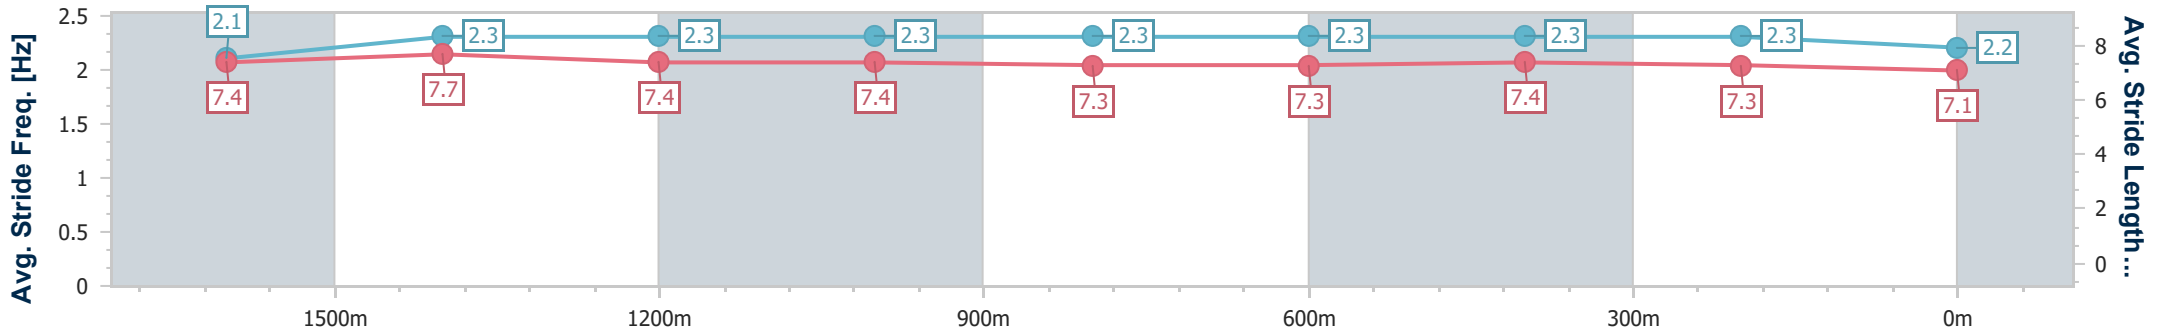

Sunshine Coast QLD Professional

Race 2: CALOUNDRA RSL SUB BRANCH Class 1 Plate - 1800m

08 December 2024 - 13:30

Track Rating: Good 4, Weather: Fine, Rail Position: +7m Entire

Section	Overall	1600m	1400m	1200m	1000m	800m	600m	400m	200m				
Section Times	1:50.11 [2] (0:14.02)	1:36.09 [5] (0:11.42)	1:24.67 [6] (0:11.79)	1:12.88 [7] (0:11.99)	1:00.89 [8] (0:12.15)	0:48.74 [7] (0:12.29)	0:36.45 [7] (0:11.95)	0:24.50 [6] (0:11.87)	0:12.63 [3] (0:12.63)				
Average Speed [km/h]	51.4	63.6	61.3	60.2	59.6	58.8	60.6	60.8	56.9				
Top Speed [km/h]	62.4	63.9	64.3	60.6	60.8	61.2	61.3	62.0	60.2				
Avg. Dist. to Rail [m]	1.4	1.8	2.4	2.2	2.0	1.1	1.0	4.6	6.2				
Avg. Stride Freq. [Hz]	2.1	2.3	2.3	2.3	2.3	2.3	2.3	2.3	2.2				
Avg. Stride Length [m]	7.4	7.7	7.4	7.4	7.3	7.3	7.4	7.3	7.1				