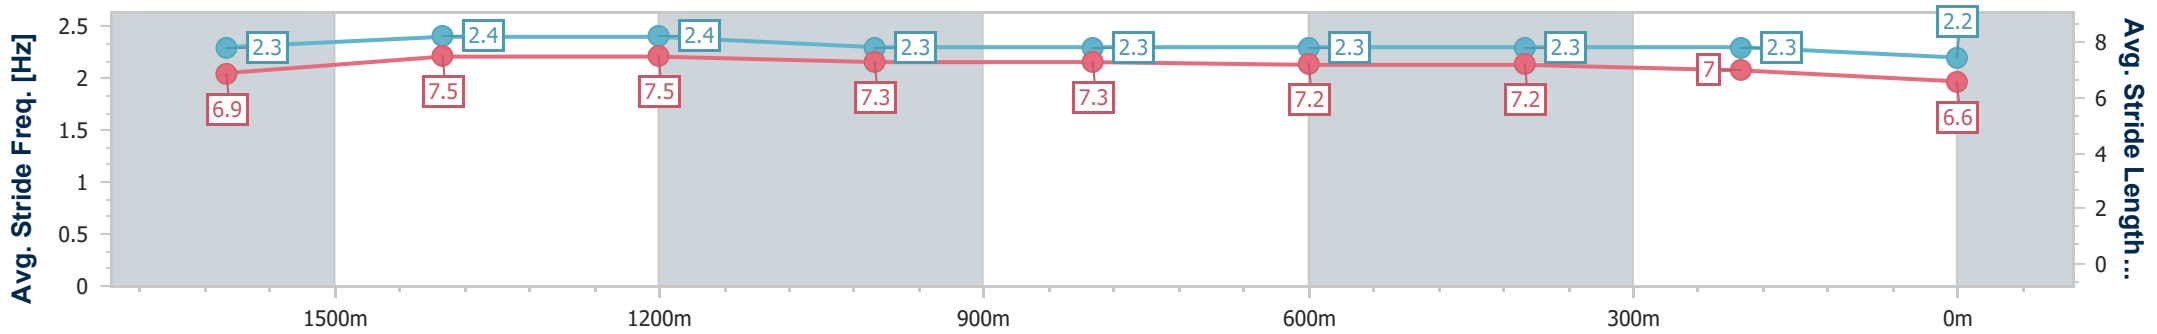

- [] Ranking at each section and finish
- .-.- No data available at this section
- NA No data available

Horse/Jockey Name	Elle Magic
Final Rank	10
Fastest Section Time (Section)	0:11.28 (1600m)
Top Speed [km/h] (Section)	65.8 (1400m)
Race State	Finished

Sunshine Coast QLD Professional

Race 2: CALOUNDRA RSL SUB BRANCH Class 1 Plate - 1800m

08 December 2024 - 13:30

Track Rating: Good 4, Weather: Fine, Rail Position: +7m Entire

Section	Overall	1600m	1400m	1200m	1000m	800m	600m	400m	200m
Section Times	1:52.46 [10] (0:14.20)	1:38.26 [8] (0:11.28)	1:26.98 [7] (0:11.50)	1:15.48 [6] (0:11.91)	1:03.57 [6] (0:12.29)	0:51.28 [6] (0:12.42)	0:38.86 [6] (0:12.32)	0:26.54 [8] (0:12.40)	0:14.14 [10] (0:14.14)
Average Speed [km/h]	51.3	64.4	63.3	60.6	59.2	58.9	59.8	58.1	51.0
Top Speed [km/h]	64.0	65.8	65.8	61.4	60.1	60.0	61.6	59.5	55.1
Avg. Dist. to Rail [m]	6.0	3.6	3.5	3.1	3.0	2.7	4.3	7.8	7.2
Avg. Stride Freq. [Hz]	2.3	2.4	2.4	2.3	2.3	2.3	2.3	2.3	2.2
Avg. Stride Length [m]	6.9	7.5	7.5	7.3	7.3	7.2	7.2	7.0	6.6

- [] Ranking at each section and finish
- .-.- No data available at this section
- NA No data available

Horse/Jockey Name	Bow Tie Affair
Final Rank	11
Fastest Section Time (Section)	0:10.98 (1600m)
Top Speed [km/h] (Section)	67.5 (Overall)
Race State	Finished