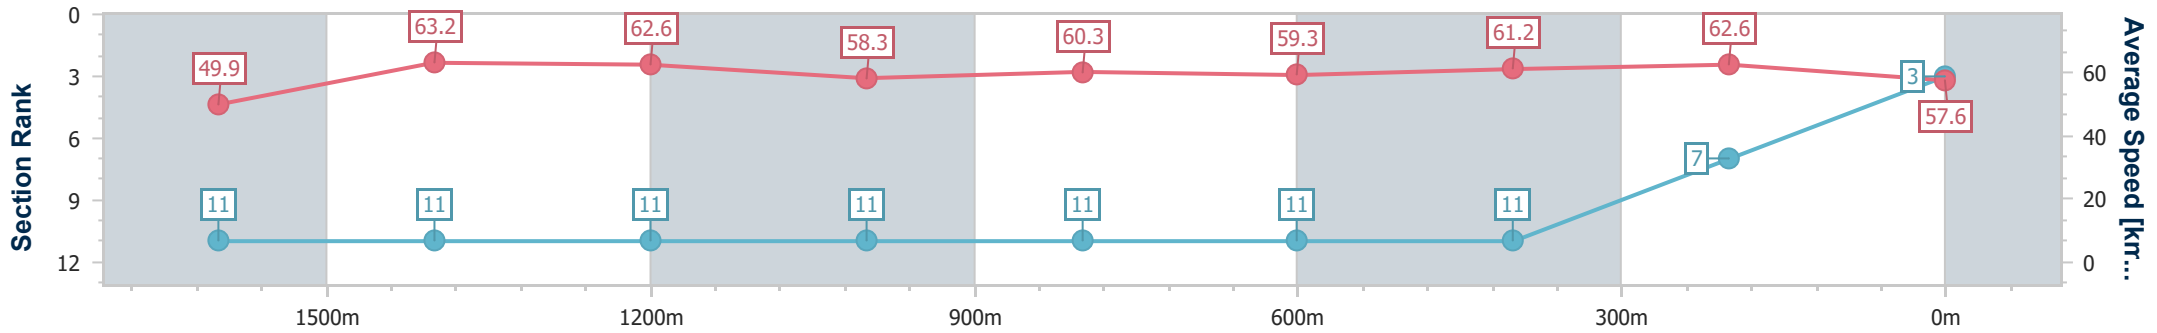

Sunshine Coast QLD Professional

Race 2: CALOUNDRA RSL SUB BRANCH Class 1 Plate - 1800m

08 December 2024 - 13:30

Track Rating: Good 4, Weather: Fine, Rail Position: +7m Entire

Section	Overall	1600m	1400m	1200m	1000m	800m	600m	400m	200m			
Section Times	1:50.25 [3] (0:14.58)	1:35.67 [11] (0:11.54)	1:24.13 [11] (0:11.59)	1:12.54 [11] (0:12.34)	1:00.20 [11] (0:12.03)	0:48.17 [11] (0:12.30)	0:35.87 [11] (0:11.86)	0:24.01 [11] (0:11.50)	0:12.51 [7] (0:12.51)			
Average Speed [km/h]	49.9	63.2	62.6	58.3	60.3	59.3	61.2	62.6	57.6			
Top Speed [km/h]	61.9	65.1	65.1	59.8	60.8	60.8	62.3	63.4	60.3			
Avg. Dist. to Rail [m]	7.7	3.5	2.2	2.7	2.6	2.3	1.5	3.1	4.8			
Avg. Stride Freq. [Hz]	2.2	2.3	2.2	2.1	2.2	2.1	2.2	2.3	2.2			
Avg. Stride Length [m]	7.0	7.5	7.9	7.7	7.5	7.6	7.7	7.7	7.4			

- [] Ranking at each section and finish
- .-.- No data available at this section
- NA No data available

Horse/Jockey Name	Aces Up
Final Rank	4
Fastest Section Time (Section)	0:11.40 (1600m)
Top Speed [km/h] (Section)	64.8 (1400m)
Race State	Finished