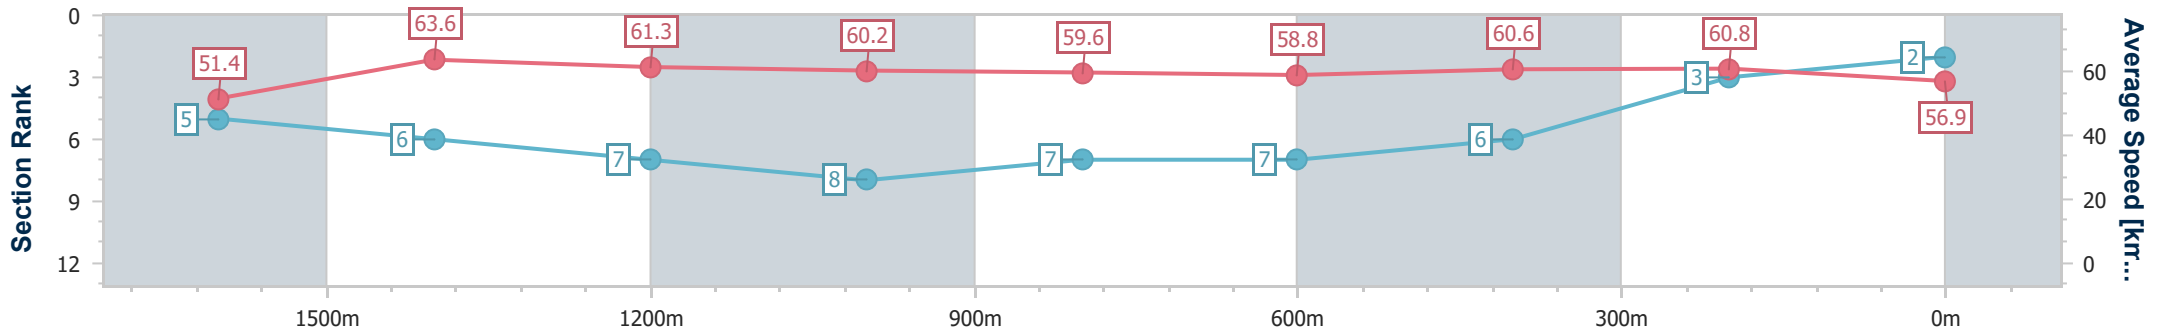

Sunshine Coast QLD Professional

Race 2: CALOUNDRA RSL SUB BRANCH Class 1 Plate - 1800m

08 December 2024 - 13:30

Track Rating: Good 4, Weather: Fine, Rail Position: +7m Entire

Section	Overall	1600m	1400m	1200m	1000m	800m	600m	400m	200m				
Section Times	1:50.11 [2] (0:14.02)	1:36.09 [5] (0:11.42)	1:24.67 [6] (0:11.79)	1:12.88 [7] (0:11.99)	1:00.89 [8] (0:12.15)	0:48.74 [7] (0:12.29)	0:36.45 [7] (0:11.95)	0:24.50 [6] (0:11.87)	0:12.63 [3] (0:12.63)				
Average Speed [km/h]	51.4	63.6	61.3	60.2	59.6	58.8	60.6	60.8	56.9				
Top Speed [km/h]	62.4	63.9	64.3	60.6	60.8	61.2	61.3	62.0	60.2				
Avg. Dist. to Rail [m]	1.4	1.8	2.4	2.2	2.0	1.1	1.0	4.6	6.2				
Avg. Stride Freq. [Hz]	2.1	2.3	2.3	2.3	2.3	2.3	2.3	2.3	2.2				
Avg. Stride Length [m]	7.4	7.7	7.4	7.4	7.3	7.3	7.4	7.3	7.1				