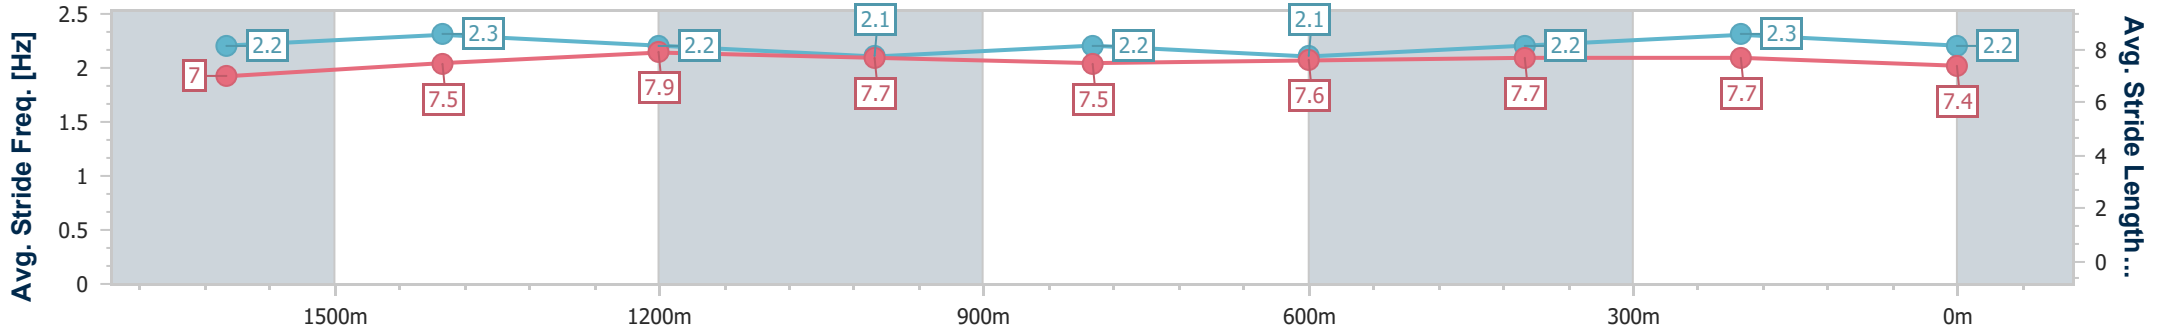

Sunshine Coast QLD Professional

Race 2: CALOUNDRA RSL SUB BRANCH Class 1 Plate - 1800m

08 December 2024 - 13:30

Track Rating: Good 4, Weather: Fine, Rail Position: +7m Entire

Section	Overall	1600m	1400m	1200m	1000m	800m	600m	400m	200m			
Section Times	1:50.25 [3] (0:14.58)	1:35.67 [11] (0:11.54)	1:24.13 [11] (0:11.59)	1:12.54 [11] (0:12.34)	1:00.20 [11] (0:12.03)	0:48.17 [11] (0:12.30)	0:35.87 [11] (0:11.86)	0:24.01 [11] (0:11.50)	0:12.51 [7] (0:12.51)			
Average Speed [km/h]	49.9	63.2	62.6	58.3	60.3	59.3	61.2	62.6	57.6			
Top Speed [km/h]	61.9	65.1	65.1	59.8	60.8	60.8	62.3	63.4	60.3			
Avg. Dist. to Rail [m]	7.7	3.5	2.2	2.7	2.6	2.3	1.5	3.1	4.8			
Avg. Stride Freq. [Hz]	2.2	2.3	2.2	2.1	2.2	2.1	2.2	2.3	2.2			
Avg. Stride Length [m]	7.0	7.5	7.9	7.7	7.5	7.6	7.7	7.7	7.4			

- [] Ranking at each section and finish
- .-.- No data available at this section
- NA No data available

Horse/Jockey Name	Aces Up
Final Rank	4
Fastest Section Time (Section)	0:11.40 (1600m)
Top Speed [km/h] (Section)	64.8 (1400m)
Race State	Finished