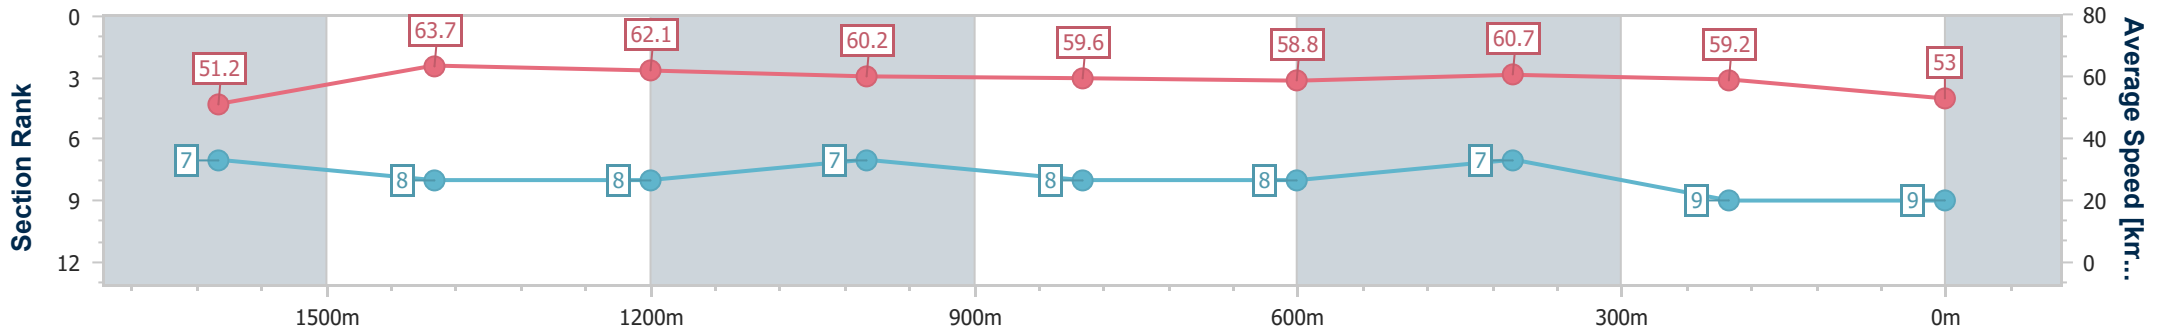

Sunshine Coast QLD Professional

Race 2: CALOUNDRA RSL SUB BRANCH Class 1 Plate - 1800m

08 December 2024 - 13:30

Track Rating: Good 4, Weather: Fine, Rail Position: +7m Entire

Section	Overall	1600m	1400m	1200m	1000m	800m	600m	400m	200m
Section Times	1:51.52 [9] (0:14.15)	1:37.37 [7] (0:11.40)	1:25.97 [8] (0:11.70)	1:14.27 [8] (0:11.97)	1:02.30 [7] (0:12.20)	0:50.10 [8] (0:12.38)	0:37.72 [8] (0:11.99)	0:25.73 [7] (0:12.16)	0:13.57 [9] (0:13.57)
Average Speed [km/h]	51.2	63.7	62.1	60.2	59.6	58.8	60.7	59.2	53.0
Top Speed [km/h]	65.7	64.7	64.7	61.0	60.8	60.9	60.9	60.6	57.2
Avg. Dist. to Rail [m]	2.8	2.6	3.4	3.3	3.1	2.0	1.7	4.9	5.4
Avg. Stride Freq. [Hz]	2.2	2.4	2.3	2.2	2.2	2.2	2.3	2.3	2.1
Avg. Stride Length [m]	7.0	7.5	7.5	7.5	7.5	7.4	7.5	7.3	6.9

- [] Ranking at each section and finish
- .-.- No data available at this section
- NA No data available

Horse/Jockey Name	Elle Magic
Final Rank	10
Fastest Section Time (Section)	0:11.28 (1600m)
Top Speed [km/h] (Section)	65.8 (1400m)
Race State	Finished