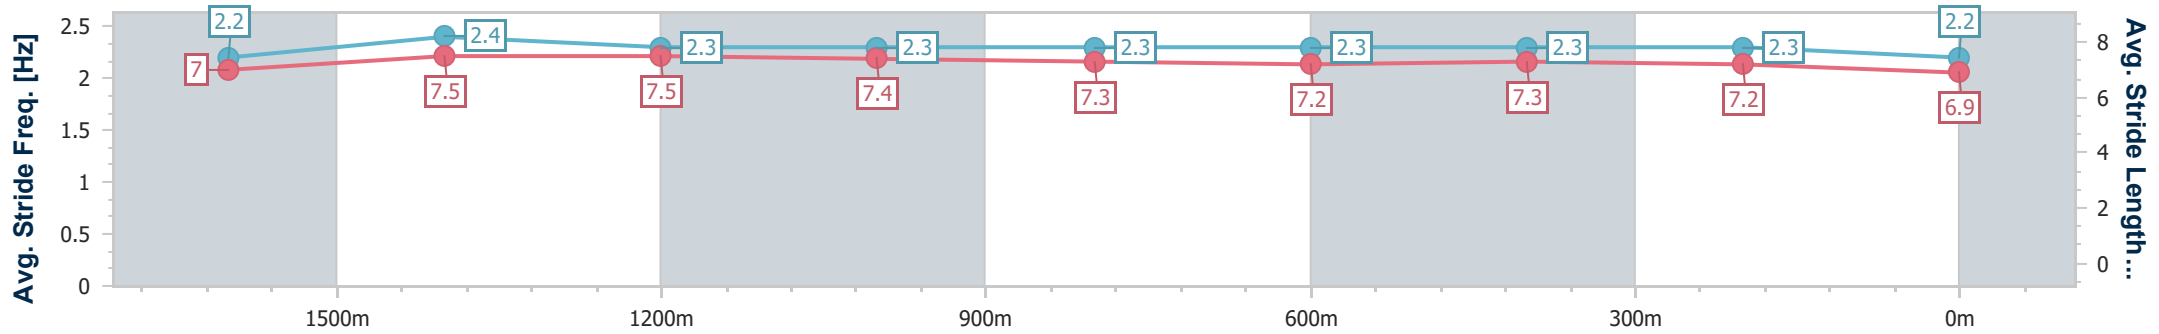

Sunshine Coast QLD Professional

Race 2: CALOUNDRA RSL SUB BRANCH Class 1 Plate - 1800m

08 December 2024 - 13:30

Track Rating: Good 4, Weather: Fine, Rail Position: +7m Entire

Section	Overall	1600m	1400m	1200m	1000m	800m	600m	400m	200m				
Section Times	1:50.65 [6] (0:14.07)	1:36.58 [6] (0:11.16)	1:25.42 [4] (0:11.57)	1:13.85 [3] (0:11.89)	1:01.96 [3] (0:12.32)	0:49.64 [3] (0:12.31)	0:37.33 [3] (0:12.13)	0:25.20 [5] (0:12.19)	0:13.01 [5] (0:13.01)				
Average Speed [km/h]	51.5	64.9	63.2	60.5	58.9	59.2	60.1	59.1	55.4				
Top Speed [km/h]	64.8	67.8	67.8	61.7	60.0	60.4	61.1	60.2	57.6				
Avg. Dist. to Rail [m]	4.7	2.1	3.9	3.8	3.5	2.0	1.6	3.9	4.8				
Avg. Stride Freq. [Hz]	2.2	2.4	2.3	2.3	2.3	2.3	2.3	2.3	2.2				
Avg. Stride Length [m]	7.0	7.5	7.5	7.4	7.3	7.2	7.3	7.2	6.9				