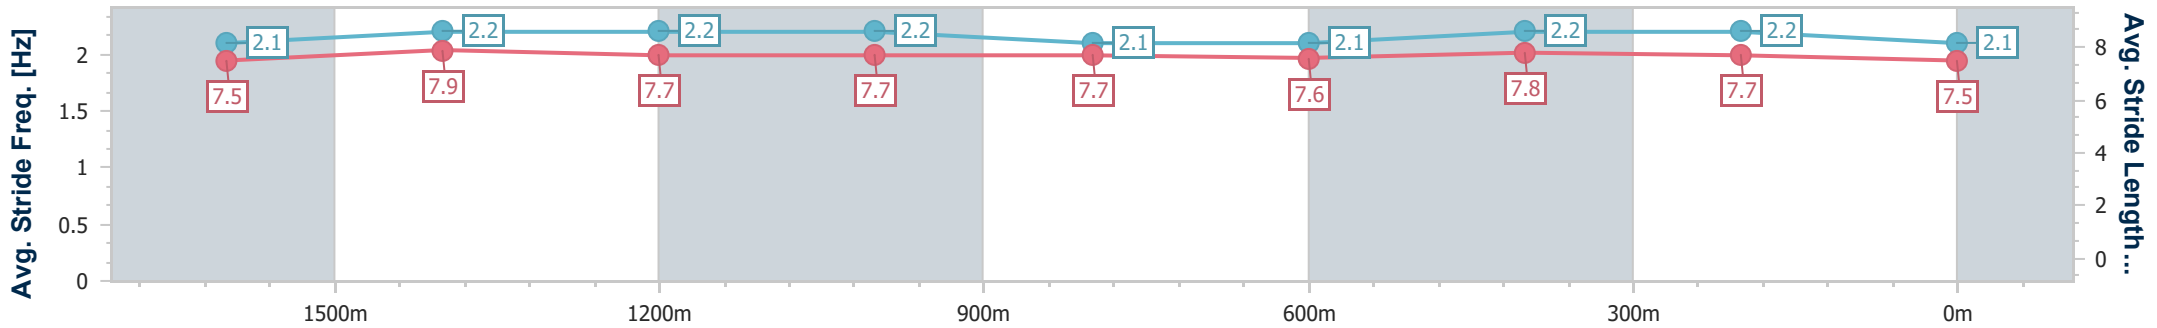

Sunshine Coast QLD Professional

Race 2: CALOUNDRA RSL SUB BRANCH Class 1 Plate - 1800m

08 December 2024 - 13:30

Track Rating: Good 4, Weather: Fine, Rail Position: +7m Entire

Section	Overall	1600m	1400m	1200m	1000m	800m	600m	400m	200m
Section Times	1:49.81 [1] (0:14.00)	1:35.81 [4] (0:11.25)	1:24.56 [5] (0:11.65)	1:12.91 [4] (0:11.92)	1:00.99 [5] (0:12.28)	0:48.71 [5] (0:12.26)	0:36.45 [4] (0:12.07)	0:24.38 [3] (0:11.78)	0:12.60 [1] (0:12.60)
Average Speed [km/h]	51.8	64.0	62.3	60.5	59.1	59.4	60.6	61.0	57.2
Top Speed [km/h]	64.9	66.1	66.4	61.1	60.0	61.1	60.9	61.4	60.6
Avg. Dist. to Rail [m]	3.7	0.7	2.6	3.1	3.0	1.9	2.4	3.7	5.0
Avg. Stride Freq. [Hz]	2.1	2.2	2.2	2.2	2.1	2.1	2.2	2.2	2.1
Avg. Stride Length [m]	7.5	7.9	7.7	7.7	7.7	7.6	7.8	7.7	7.5