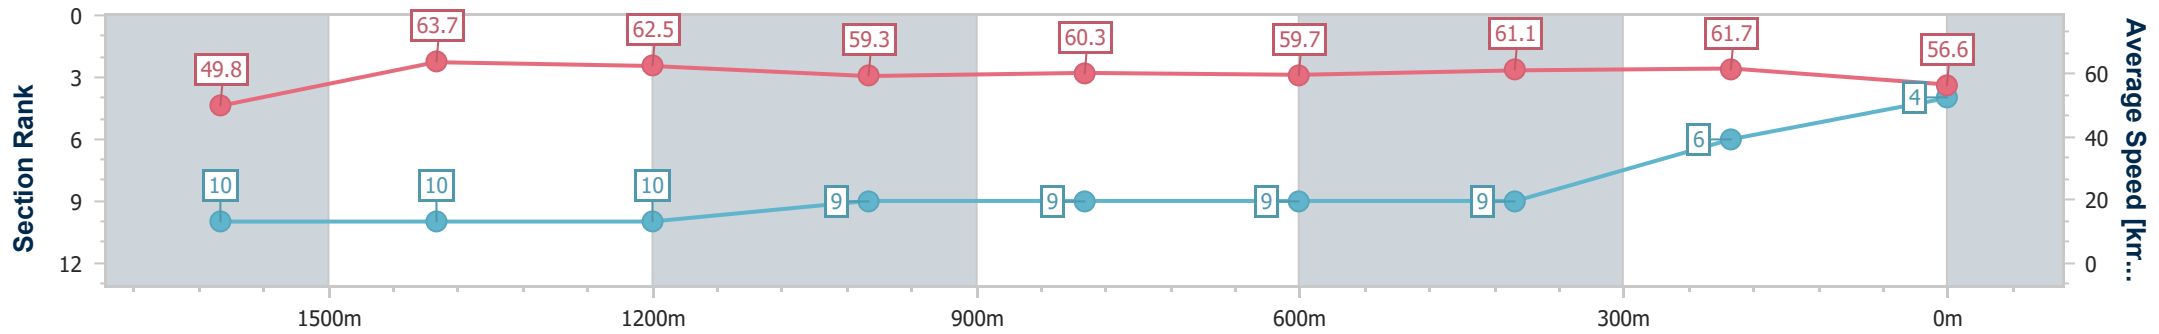

Sunshine Coast QLD Professional

Race 2: CALOUNDRA RSL SUB BRANCH Class 1 Plate - 1800m

08 December 2024 - 13:30

Track Rating: Good 4, Weather: Fine, Rail Position: +7m Entire

Section	Overall	1600m	1400m	1200m	1000m	800m	600m	400m	200m			
Section Times	1:50.36 [4] (0:14.46)	1:35.90 [10] (0:11.40)	1:24.50 [10] (0:11.62)	1:12.88 [10] (0:12.18)	1:00.70 [9] (0:12.07)	0:48.63 [9] (0:12.25)	0:36.38 [9] (0:11.95)	0:24.43 [9] (0:11.71)	0:12.72 [6] (0:12.72)			
Average Speed [km/h]	49.8	63.7	62.5	59.3	60.3	59.7	61.1	61.7	56.6			
Top Speed [km/h]	62.4	64.2	64.8	60.5	60.9	62.6	62.8	62.3	59.3			
Avg. Dist. to Rail [m]	2.4	2.7	3.4	3.3	3.2	2.5	3.3	6.4	7.4			
Avg. Stride Freq. [Hz]	2.1	2.3	2.3	2.2	2.2	2.2	2.2	2.3	2.2			
Avg. Stride Length [m]	7.2	7.8	7.7	7.5	7.6	7.6	7.6	7.5	7.2			