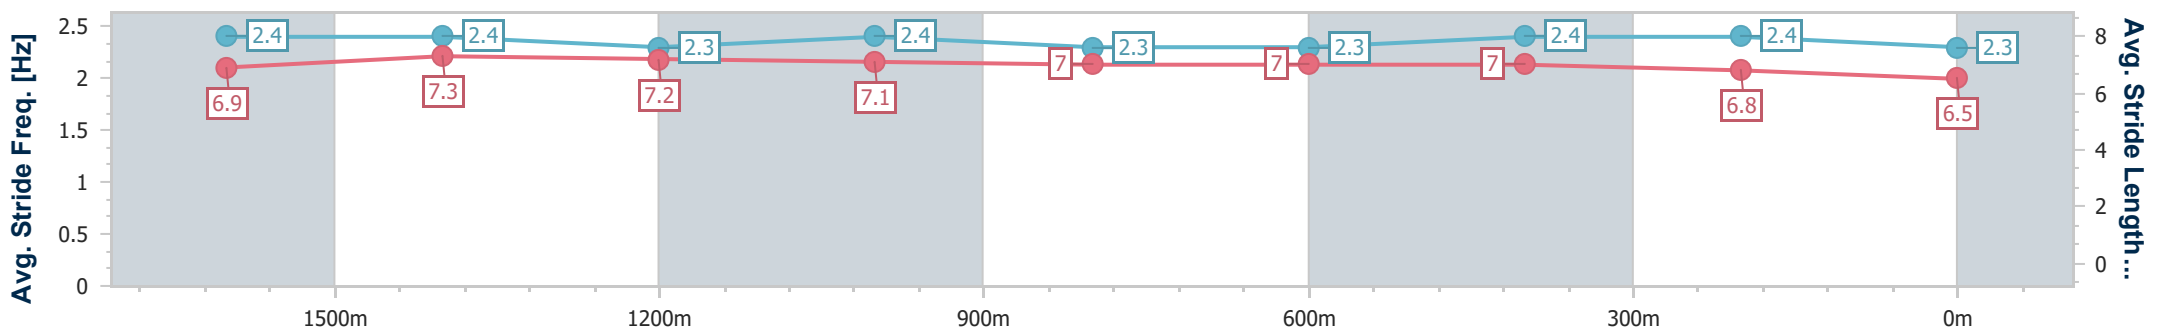

Sunshine Coast QLD Professional

Race 2: CALOUNDRA RSL SUB BRANCH Class 1 Plate - 1800m

08 December 2024 - 13:30

Track Rating: Good 4, Weather: Fine, Rail Position: +7m Entire

Section	Overall	1600m	1400m	1200m	1000m	800m	600m	400m	200m				
Section Times	1:50.75 [7] (0:13.70)	1:37.05 [3] (0:11.27)	1:25.78 [3] (0:11.97)	1:13.81 [5] (0:11.86)	1:01.95 [4] (0:12.25)	0:49.70 [4] (0:12.34)	0:37.36 [5] (0:11.99)	0:25.37 [2] (0:12.17)	0:13.20 [4] (0:13.20)				
Average Speed [km/h]	52.9	64.1	60.5	60.8	59.1	58.5	60.2	59.1	54.6				
Top Speed [km/h]	64.0	64.9	63.1	62.0	60.7	60.8	61.0	60.5	57.4				
Avg. Dist. to Rail [m]	5.3	1.7	2.0	2.0	1.8	1.0	0.3	0.5	0.4				
Avg. Stride Freq. [Hz]	2.4	2.4	2.3	2.4	2.3	2.3	2.4	2.4	2.3				
Avg. Stride Length [m]	6.9	7.3	7.2	7.1	7.0	7.0	7.0	6.8	6.5				

- [] Ranking at each section and finish
- .-.- No data available at this section
- NA No data available

Horse/Jockey Name	Rumbling Away
Final Rank	8
Fastest Section Time (Section)	0:11.45 (1600m)
Top Speed [km/h] (Section)	64.3 (1400m)
Race State	Finished