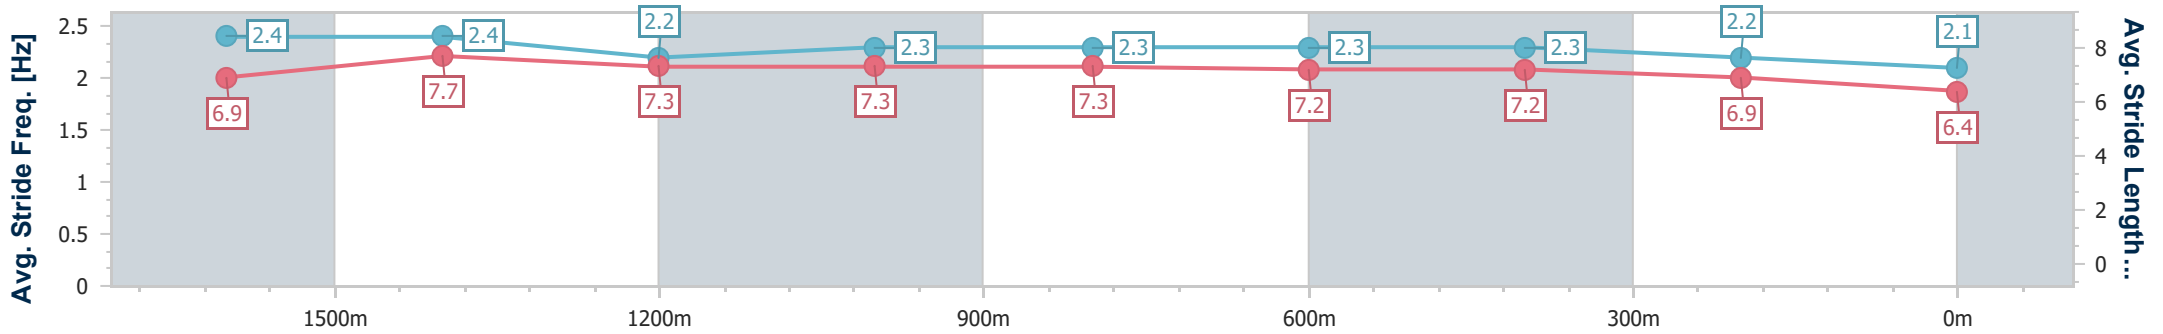

- [] Ranking at each section and finish
- .-.- No data available at this section
- NA No data available

Horse/Jockey Name	Bow Tie Affair
Final Rank	11
Fastest Section Time (Section)	0:10.98 (1600m)
Top Speed [km/h] (Section)	67.5 (Overall)
Race State	Finished

Sunshine Coast QLD Professional

Race 2: CALOUNDRA RSL SUB BRANCH Class 1 Plate - 1800m

08 December 2024 - 13:30

Track Rating: Good 4, Weather: Fine, Rail Position: +7m Entire

Section	Overall	1600m	1400m	1200m	1000m	800m	600m	400m	200m			
Section Times	1:53.65 [11] (0:13.51)	1:40.14 [2] (0:10.98)	1:29.16 [1] (0:12.11)	1:17.05 [2] (0:11.93)	1:05.12 [2] (0:12.31)	0:52.81 [2] (0:12.31)	0:40.50 [2] (0:12.30)	0:28.20 [4] (0:13.05)	0:15.15 [11] (0:15.15)			
Average Speed [km/h]	53.3	65.4	59.8	60.4	59.2	59.1	59.1	55.2	47.4			
Top Speed [km/h]	67.5	67.2	62.0	61.4	60.1	61.1	60.6	58.1	52.1			
Avg. Dist. to Rail [m]	5.1	0.9	1.8	2.9	3.0	2.1	1.8	2.2	1.3			
Avg. Stride Freq. [Hz]	2.4	2.4	2.2	2.3	2.3	2.3	2.3	2.2	2.1			
Avg. Stride Length [m]	6.9	7.7	7.3	7.3	7.3	7.2	7.2	6.9	6.4			

- [] Ranking at each section and finish
- .-.- No data available at this section
- NA No data available