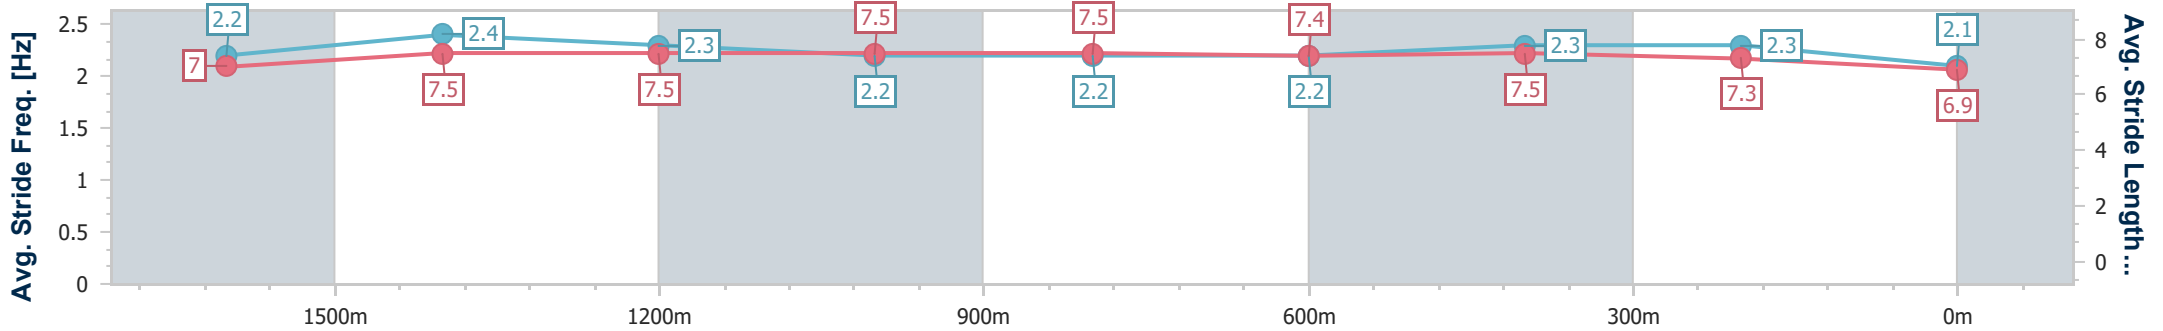

- [] Ranking at each section and finish
- .-.- No data available at this section
- NA No data available

Horse/Jockey Name	State A Fact
Final Rank	9
Fastest Section Time (Section)	0:11.40 (1600m)
Top Speed [km/h] (Section)	65.7 (Overall)
Race State	Finished

Sunshine Coast QLD Professional

Race 2: CALOUNDRA RSL SUB BRANCH Class 1 Plate - 1800m

08 December 2024 - 13:30

Track Rating: Good 4, Weather: Fine, Rail Position: +7m Entire

Section	Overall	1600m	1400m	1200m	1000m	800m	600m	400m	200m
Section Times	1:51.52 [9] (0:14.15)	1:37.37 [7] (0:11.40)	1:25.97 [8] (0:11.70)	1:14.27 [8] (0:11.97)	1:02.30 [7] (0:12.20)	0:50.10 [8] (0:12.38)	0:37.72 [8] (0:11.99)	0:25.73 [7] (0:12.16)	0:13.57 [9] (0:13.57)
Average Speed [km/h]	51.2	63.7	62.1	60.2	59.6	58.8	60.7	59.2	53.0
Top Speed [km/h]	65.7	64.7	64.7	61.0	60.8	60.9	60.9	60.6	57.2
Avg. Dist. to Rail [m]	2.8	2.6	3.4	3.3	3.1	2.0	1.7	4.9	5.4
Avg. Stride Freq. [Hz]	2.2	2.4	2.3	2.2	2.2	2.2	2.3	2.3	2.1
Avg. Stride Length [m]	7.0	7.5	7.5	7.5	7.5	7.4	7.5	7.3	6.9

- [] Ranking at each section and finish
- .-.- No data available at this section
- NA No data available

Horse/Jockey Name	Elle Magic
Final Rank	10
Fastest Section Time (Section)	0:11.28 (1600m)
Top Speed [km/h] (Section)	65.8 (1400m)
Race State	Finished