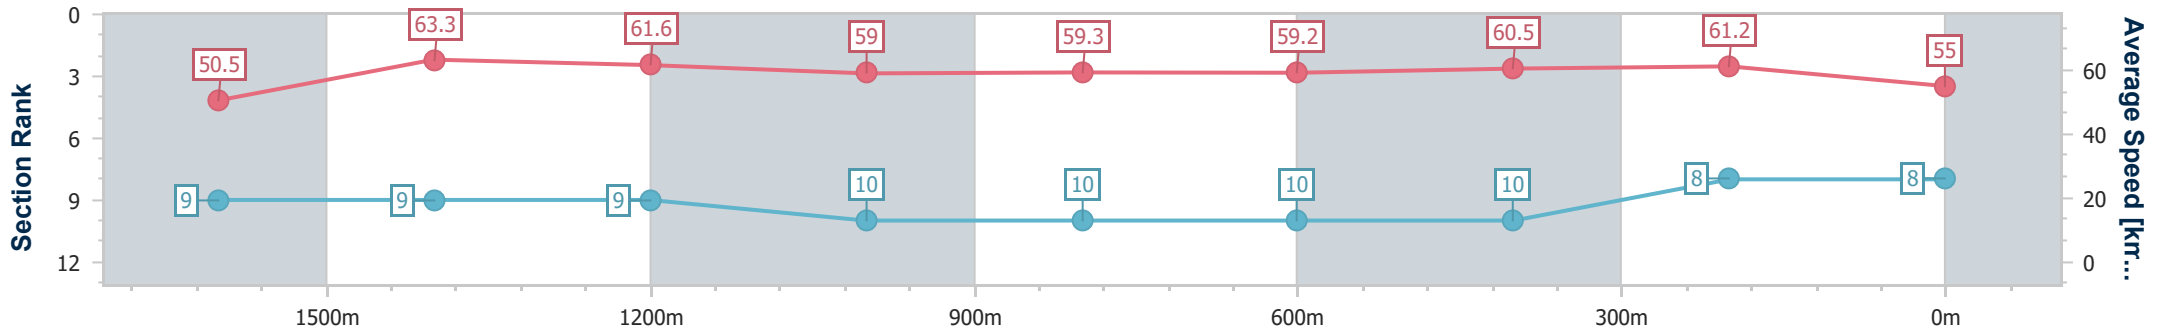

- [] Ranking at each section and finish
- .-.- No data available at this section
- NA No data available

Horse/Jockey Name	Rumbling Away
Final Rank	8
Fastest Section Time (Section)	0:11.45 (1600m)
Top Speed [km/h] (Section)	64.3 (1400m)
Race State	Finished

Sunshine Coast QLD Professional

Race 2: CALOUNDRA RSL SUB BRANCH Class 1 Plate - 1800m

08 December 2024 - 13:30

Track Rating: Good 4, Weather: Fine, Rail Position: +7m Entire

Section	Overall	1600m	1400m	1200m	1000m	800m	600m	400m	200m			
Section Times	1:50.94 [8] (0:14.29)	1:36.65 [9] (0:11.45)	1:25.20 [9] (0:11.73)	1:13.47 [9] (0:12.25)	1:01.22 [10] (0:12.17)	0:49.05 [10] (0:12.28)	0:36.77 [10] (0:11.89)	0:24.88 [10] (0:11.78)	0:13.10 [8] (0:13.10)			
Average Speed [km/h]	50.5	63.3	61.6	59.0	59.3	59.2	60.5	61.2	55.0			
Top Speed [km/h]	62.8	64.2	64.3	60.1	60.0	60.7	61.3	62.2	58.9			
Avg. Dist. to Rail [m]	1.9	1.9	2.4	2.3	2.0	1.3	0.4	0.8	2.2			
Avg. Stride Freq. [Hz]	2.2	2.3	2.2	2.2	2.2	2.2	2.2	2.3	2.1			
Avg. Stride Length [m]	7.0	7.8	7.6	7.5	7.6	7.4	7.5	7.4	7.2			

- [] Ranking at each section and finish
- .-.- No data available at this section
- NA No data available

Horse/Jockey Name	State A Fact
Final Rank	9
Fastest Section Time (Section)	0:11.40 (1600m)
Top Speed [km/h] (Section)	65.7 (Overall)
Race State	Finished