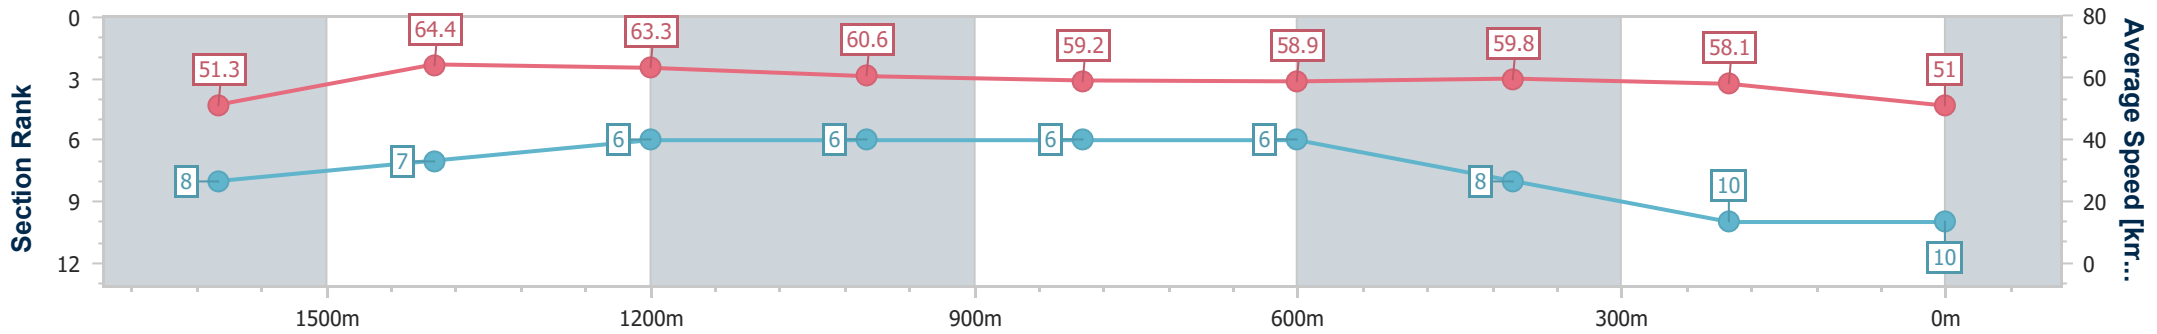

- [] Ranking at each section and finish
- .-.- No data available at this section
- NA No data available

Horse/Jockey Name	Elle Magic
Final Rank	10
Fastest Section Time (Section)	0:11.28 (1600m)
Top Speed [km/h] (Section)	65.8 (1400m)
Race State	Finished

Sunshine Coast QLD Professional

Race 2: CALOUNDRA RSL SUB BRANCH Class 1 Plate - 1800m

08 December 2024 - 13:30

Track Rating: Good 4, Weather: Fine, Rail Position: +7m Entire

Section	Overall	1600m	1400m	1200m	1000m	800m	600m	400m	200m
Section Times	1:52.46 [10] (0:14.20)	1:38.26 [8] (0:11.28)	1:26.98 [7] (0:11.50)	1:15.48 [6] (0:11.91)	1:03.57 [6] (0:12.29)	0:51.28 [6] (0:12.42)	0:38.86 [6] (0:12.32)	0:26.54 [8] (0:12.40)	0:14.14 [10] (0:14.14)
Average Speed [km/h]	51.3	64.4	63.3	60.6	59.2	58.9	59.8	58.1	51.0
Top Speed [km/h]	64.0	65.8	65.8	61.4	60.1	60.0	61.6	59.5	55.1
Avg. Dist. to Rail [m]	6.0	3.6	3.5	3.1	3.0	2.7	4.3	7.8	7.2
Avg. Stride Freq. [Hz]	2.3	2.4	2.4	2.3	2.3	2.3	2.3	2.3	2.2
Avg. Stride Length [m]	6.9	7.5	7.5	7.3	7.3	7.2	7.2	7.0	6.6

- [] Ranking at each section and finish
- .-.- No data available at this section
- NA No data available

Horse/Jockey Name	Bow Tie Affair
Final Rank	11
Fastest Section Time (Section)	0:10.98 (1600m)
Top Speed [km/h] (Section)	67.5 (Overall)
Race State	Finished