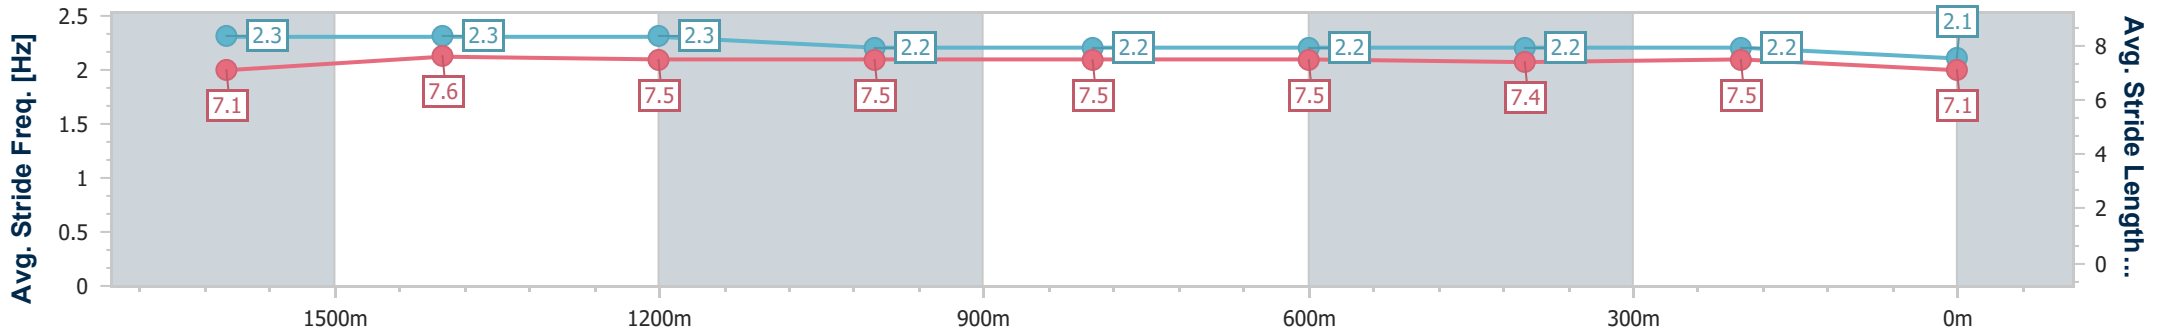

Sunshine Coast QLD Professional

Race 2: CALOUNDRA RSL SUB BRANCH Class 1 Plate - 1800m

08 December 2024 - 13:30

Track Rating: Good 4, Weather: Fine, Rail Position: +7m Entire

Section	Overall	1600m	1400m	1200m	1000m	800m	600m	400m	200m				
Section Times	1:50.36 [5] (0:13.44)	1:36.92 [1] (0:11.23)	1:25.69 [2] (0:11.80)	1:13.89 [1] (0:11.90)	1:01.99 [1] (0:12.32)	0:49.67 [1] (0:12.32)	0:37.35 [1] (0:12.07)	0:25.28 [1] (0:12.20)	0:13.08 [2] (0:13.08)				
Average Speed [km/h]	53.8	64.3	61.5	60.6	58.8	59.1	59.9	59.0	55.0				
Top Speed [km/h]	65.4	65.5	62.7	62.3	60.5	60.4	60.8	59.9	57.7				
Avg. Dist. to Rail [m]	2.2	2.3	3.0	2.4	2.2	1.3	0.7	1.7	3.2				
Avg. Stride Freq. [Hz]	2.3	2.3	2.3	2.2	2.2	2.2	2.2	2.2	2.1				
Avg. Stride Length [m]	7.1	7.6	7.5	7.5	7.5	7.5	7.4	7.5	7.1				