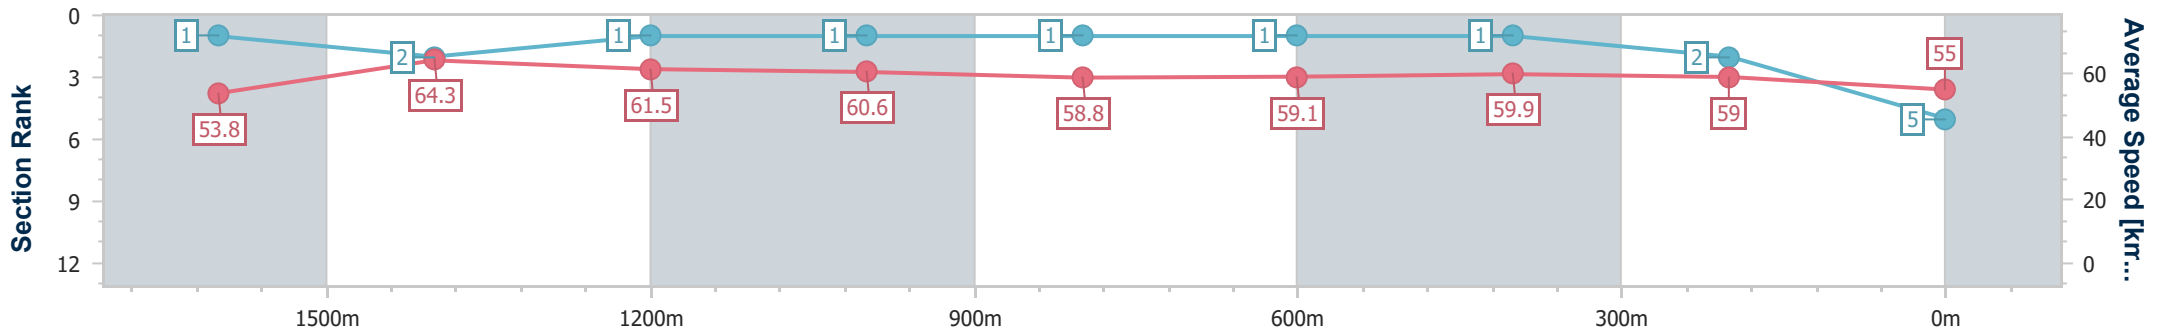

Sunshine Coast QLD Professional

Race 2: CALOUNDRA RSL SUB BRANCH Class 1 Plate - 1800m

08 December 2024 - 13:30

Track Rating: Good 4, Weather: Fine, Rail Position: +7m Entire

Section	Overall	1600m	1400m	1200m	1000m	800m	600m	400m	200m				
Section Times	1:50.36 [5] (0:13.44)	1:36.92 [1] (0:11.23)	1:25.69 [2] (0:11.80)	1:13.89 [1] (0:11.90)	1:01.99 [1] (0:12.32)	0:49.67 [1] (0:12.32)	0:37.35 [1] (0:12.07)	0:25.28 [1] (0:12.20)	0:13.08 [2] (0:13.08)				
Average Speed [km/h]	53.8	64.3	61.5	60.6	58.8	59.1	59.9	59.0	55.0				
Top Speed [km/h]	65.4	65.5	62.7	62.3	60.5	60.4	60.8	59.9	57.7				
Avg. Dist. to Rail [m]	2.2	2.3	3.0	2.4	2.2	1.3	0.7	1.7	3.2				
Avg. Stride Freq. [Hz]	2.3	2.3	2.3	2.2	2.2	2.2	2.2	2.2	2.1				
Avg. Stride Length [m]	7.1	7.6	7.5	7.5	7.5	7.5	7.4	7.5	7.1				