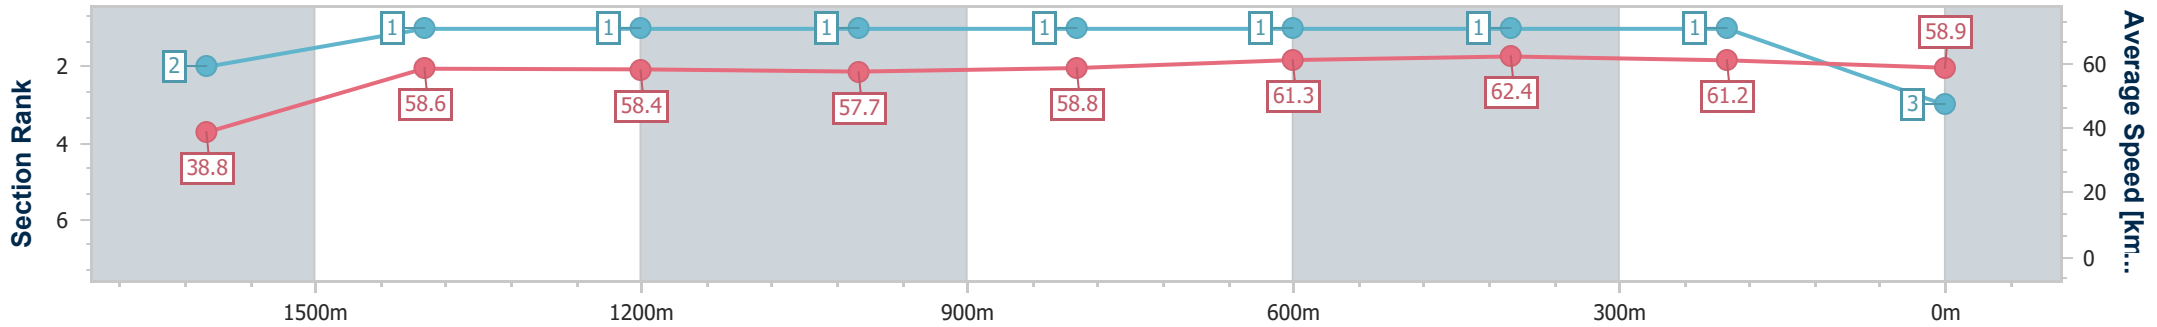

Ipswich QLD Professional

Race 2: GORDON'S GIN Class 4 Handicap - 1700m

11 December 2024 - 14:13

Track Rating: Heavy 10, Weather: Overcast, Rail Position: +8m Entire

Section	Overall	1600m	1400m	1200m	1000m	800m	600m	400m	200m				
Section Times	1:45.72 [3] (0:09.33)	1:36.39 [2] (0:12.26)	1:24.13 [1] (0:12.36)	1:11.77 [1] (0:12.51)	0:59.26 [1] (0:12.28)	0:46.98 [1] (0:11.76)	0:35.22 [1] (0:11.37)	0:23.85 [1] (0:11.66)	0:12.19 [1] (0:12.19)				
Average Speed [km/h]	38.8	58.6	58.4	57.7	58.8	61.3	62.4	61.2	58.9				
Top Speed [km/h]	55.5	60.8	60.6	58.1	60.2	62.6	64.2	62.5	61.1				
Avg. Dist. to Rail [m]	6.1	1.9	0.4	0.6	1.4	0.5	2.2	2.5	0.9				
Avg. Stride Freq. [Hz]	2.1	2.4	2.3	2.3	2.3	2.3	2.4	2.4	2.4				
Avg. Stride Length [m]	4.8	6.9	7.0	7.0	7.1	7.3	7.2	7.1	6.9				

- [] Ranking at each section and finish
- .-.- No data available at this section
- NA No data available

Horse/Jockey Name	Secret Sheema
Final Rank	4
Fastest Section Time (Section)	0:09.54 (Overall)
Top Speed [km/h] (Section)	62.9 (600m)
Race State	Finished