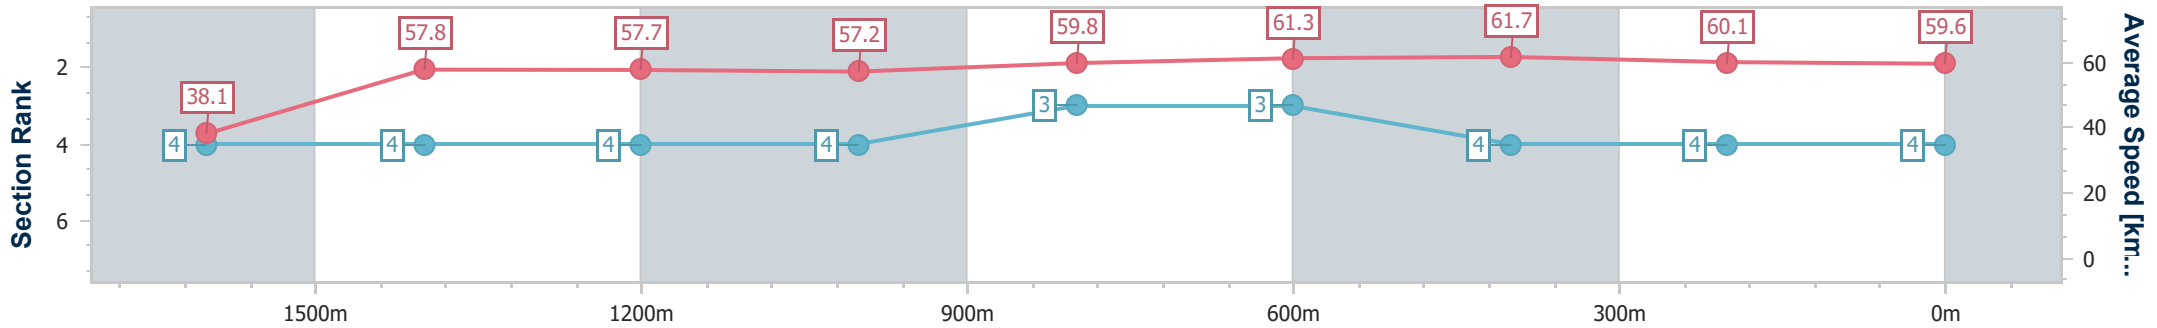

- [] Ranking at each section and finish
- .-.- No data available at this section
- NA No data available

Horse/Jockey Name	Secret Sheema
Final Rank	4
Fastest Section Time (Section)	0:09.54 (Overall)
Top Speed [km/h] (Section)	62.9 (600m)
Race State	Finished

Ipswich QLD Professional

Race 2: GORDON'S GIN Class 4 Handicap - 1700m

11 December 2024 - 14:13

Track Rating: Heavy 10, Weather: Overcast, Rail Position: +8m Entire

Section	Overall	1600m	1400m	1200m	1000m	800m	600m	400m	200m
Section Times	1:46.48 [4] (0:09.54)	1:36.94 [4] (0:12.41)	1:24.53 [4] (0:12.45)	1:12.08 [4] (0:12.62)	0:59.46 [4] (0:12.05)	0:47.41 [3] (0:11.77)	0:35.64 [3] (0:11.62)	0:24.02 [4] (0:11.94)	0:12.08 [4] (0:12.08)
Average Speed [km/h]	38.1	57.8	57.7	57.2	59.8	61.3	61.7	60.1	59.6
Top Speed [km/h]	54.7	58.9	58.3	57.6	61.1	62.2	62.9	61.0	60.7
Avg. Dist. to Rail [m]	6.7	0.8	0.6	0.1	0.5	0.3	0.7	0.9	0.7
Avg. Stride Freq. [Hz]	2.0	2.2	2.2	2.2	2.2	2.3	2.3	2.3	2.3
Avg. Stride Length [m]	4.8	7.2	7.3	7.3	7.5	7.5	7.4	7.3	7.2

- [] Ranking at each section and finish
- .-.-.- No data available at this section
- NA No data available