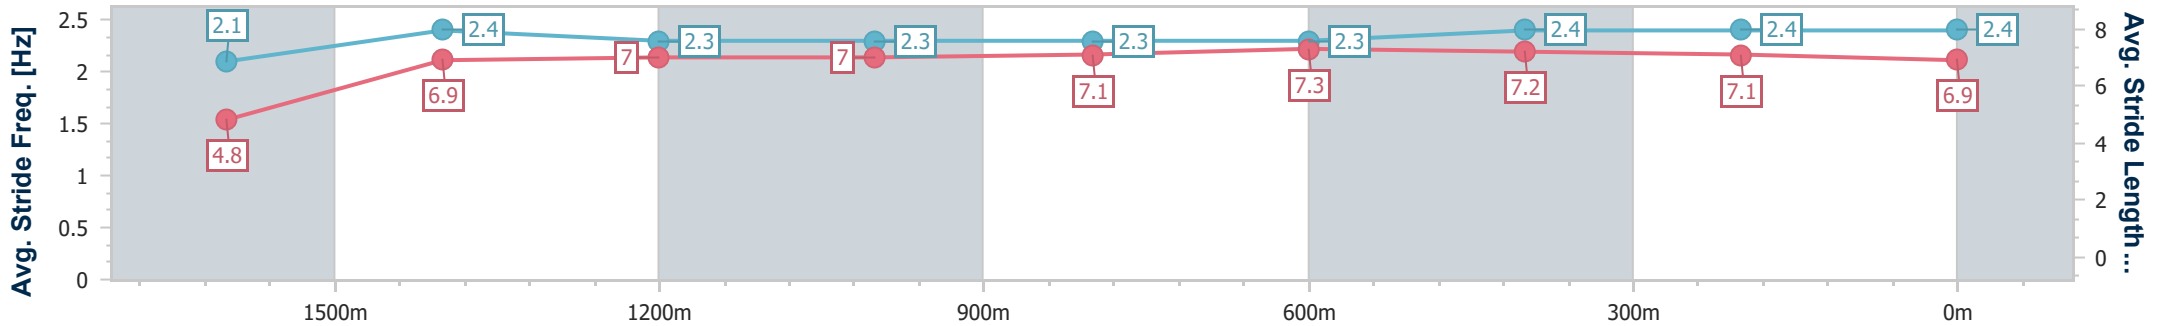

- [] Ranking at each section and finish
- .-.- No data available at this section
- NA No data available

Horse/Jockey Name	Twisted Mistress
Final Rank	3
Fastest Section Time (Section)	0:09.33 (Overall)
Top Speed [km/h] (Section)	64.2 (600m)
Race State	Finished

Ipswich QLD Professional

Race 2: GORDON'S GIN Class 4 Handicap - 1700m

11 December 2024 - 14:13

Track Rating: Heavy 10, Weather: Overcast, Rail Position: +8m Entire

Section	Overall	1600m	1400m	1200m	1000m	800m	600m	400m	200m				
Section Times	1:45.72 [3] (0:09.33)	1:36.39 [2] (0:12.26)	1:24.13 [1] (0:12.36)	1:11.77 [1] (0:12.51)	0:59.26 [1] (0:12.28)	0:46.98 [1] (0:11.76)	0:35.22 [1] (0:11.37)	0:23.85 [1] (0:11.66)	0:12.19 [1] (0:12.19)				
Average Speed [km/h]	38.8	58.6	58.4	57.7	58.8	61.3	62.4	61.2	58.9				
Top Speed [km/h]	55.5	60.8	60.6	58.1	60.2	62.6	64.2	62.5	61.1				
Avg. Dist. to Rail [m]	6.1	1.9	0.4	0.6	1.4	0.5	2.2	2.5	0.9				
Avg. Stride Freq. [Hz]	2.1	2.4	2.3	2.3	2.3	2.3	2.4	2.4	2.4				
Avg. Stride Length [m]	4.8	6.9	7.0	7.0	7.1	7.3	7.2	7.1	6.9				

- [] Ranking at each section and finish
- .-.- No data available at this section
- NA No data available

Horse/Jockey Name	Secret Sheema
Final Rank	4
Fastest Section Time (Section)	0:09.54 (Overall)
Top Speed [km/h] (Section)	62.9 (600m)
Race State	Finished