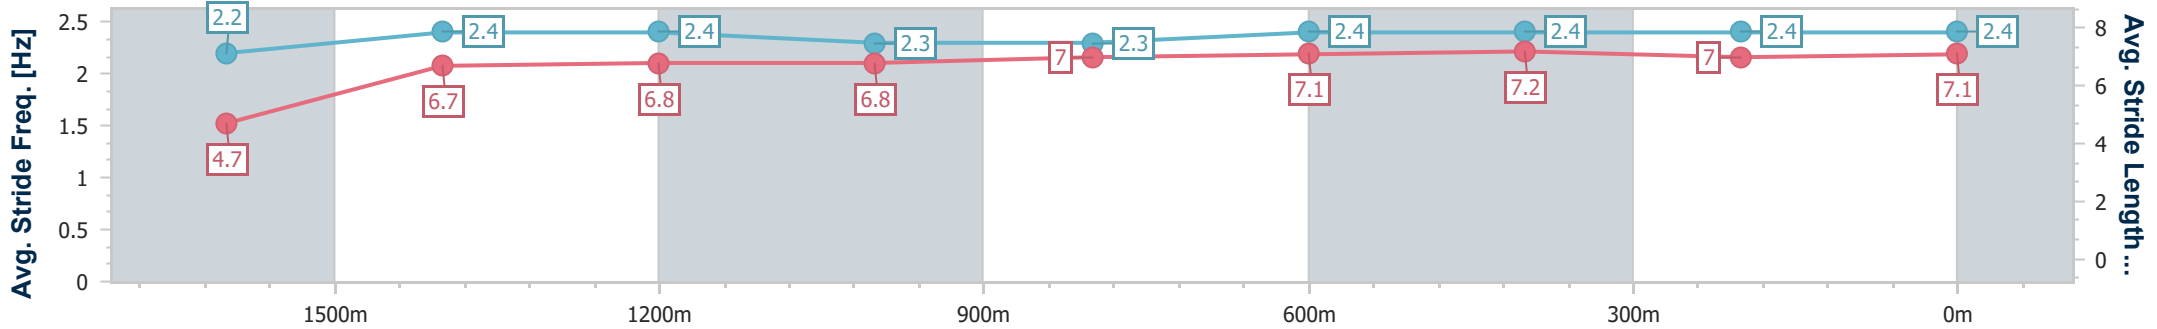

11 December 2024 - 14:13

Track Rating: Heavy 10, Weather: Overcast, Rail Position: +8m Entire

Section	Overall	1600m	1400m	1200m	1000m	800m	600m	400m	200m
Section Times	1:45.69 [1] (0:09.26)	1:36.43 [1] (0:12.43)	1:24.00 [2] (0:12.49)	1:11.51 [3] (0:12.58)	0:58.93 [3] (0:12.31)	0:46.62 [4] (0:11.85)	0:34.77 [4] (0:11.30)	0:23.47 [3] (0:11.69)	0:11.78 [3] (0:11.78)
Average Speed [km/h]	38.9	58.0	57.3	57.4	58.6	60.7	63.1	61.3	61.1
Top Speed [km/h]	55.3	59.0	58.1	58.3	59.7	62.3	64.8	62.8	62.7
Avg. Dist. to Rail [m]	3.6	0.8	0.7	0.4	0.6	0.2	1.6	1.6	2.2
Avg. Stride Freq. [Hz]	2.2	2.4	2.4	2.3	2.3	2.4	2.4	2.4	2.4
Avg. Stride Length [m]	4.7	6.7	6.8	6.8	7.0	7.1	7.2	7.0	7.1