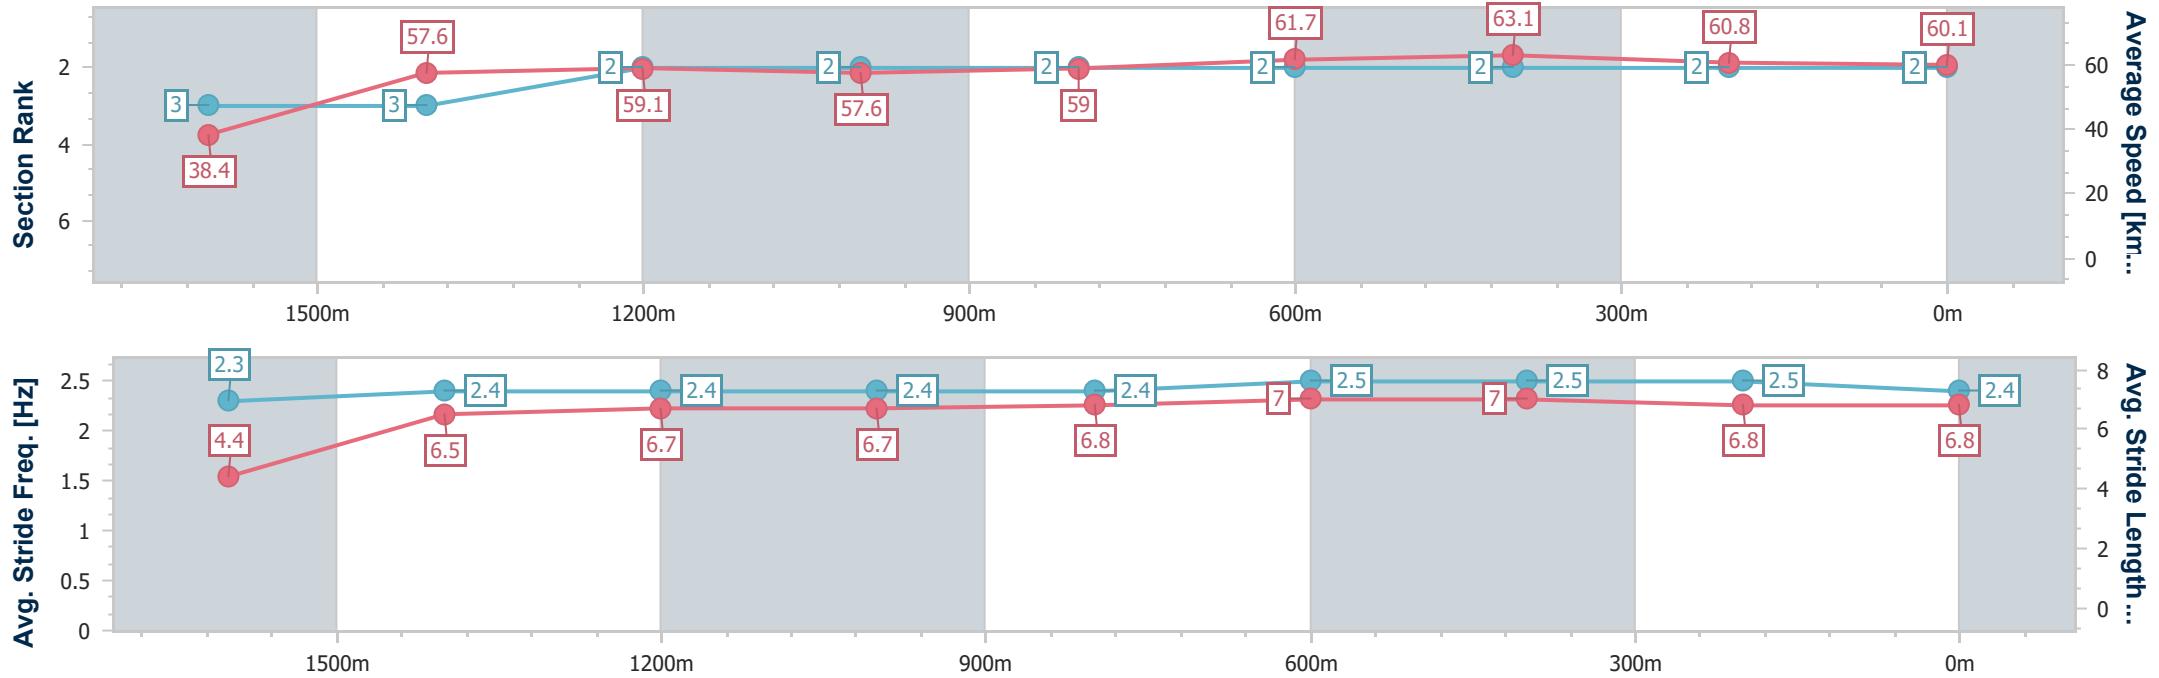

11 December 2024 - 14:13

Track Rating: Heavy 10, Weather: Overcast, Rail Position: +8m Entire

Section	Overall	1600m	1400m	1200m	1000m	800m	600m	400m	200m
Section Times	1:45.69 [1] (0:09.26)	1:36.43 [1] (0:12.43)	1:24.00 [2] (0:12.49)	1:11.51 [3] (0:12.58)	0:58.93 [3] (0:12.31)	0:46.62 [4] (0:11.85)	0:34.77 [4] (0:11.30)	0:23.47 [3] (0:11.69)	0:11.78 [3] (0:11.78)
Average Speed [km/h]	38.9	58.0	57.3	57.4	58.6	60.7	63.1	61.3	61.1
Top Speed [km/h]	55.3	59.0	58.1	58.3	59.7	62.3	64.8	62.8	62.7
Avg. Dist. to Rail [m]	3.6	0.8	0.7	0.4	0.6	0.2	1.6	1.6	2.2
Avg. Stride Freq. [Hz]	2.2	2.4	2.4	2.3	2.3	2.4	2.4	2.4	2.4
Avg. Stride Length [m]	4.7	6.7	6.8	6.8	7.0	7.1	7.2	7.0	7.1

Ipswich QLD Professional

Race 2: GORDON'S GIN Class 4 Handicap - 1700m

11 December 2024 - 14:13

Track Rating: Heavy 10, Weather: Overcast, Rail Position: +8m Entire

Section	Overall	1600m	1400m	1200m	1000m	800m	600m	400m	200m
Section Times	1:45.71 [2] (0:09.34)	1:36.37 [3] (0:12.50)	1:23.87 [3] (0:12.23)	1:11.64 [2] (0:12.55)	0:59.09 [2] (0:12.25)	0:46.84 [2] (0:11.73)	0:35.11 [2] (0:11.35)	0:23.76 [2] (0:11.76)	0:12.00 [2] (0:12.00)
Average Speed [km/h]	38.4	57.6	59.1	57.6	59.0	61.7	63.1	60.8	60.1
Top Speed [km/h]	54.7	58.7	60.5	58.2	60.0	63.0	63.9	61.9	61.0
Avg. Dist. to Rail [m]	4.8	0.5	0.6	1.0	1.1	0.7	1.2	1.3	1.4
Avg. Stride Freq. [Hz]	2.3	2.4	2.4	2.4	2.4	2.5	2.5	2.5	2.4
Avg. Stride Length [m]	4.4	6.5	6.7	6.7	6.8	7.0	7.0	6.8	6.8

- [] Ranking at each section and finish
- .-.- No data available at this section
- NA No data available

Horse/Jockey Name	Twisted Mistress
Final Rank	3
Fastest Section Time (Section)	0:09.33 (Overall)
Top Speed [km/h] (Section)	64.2 (600m)
Race State	Finished