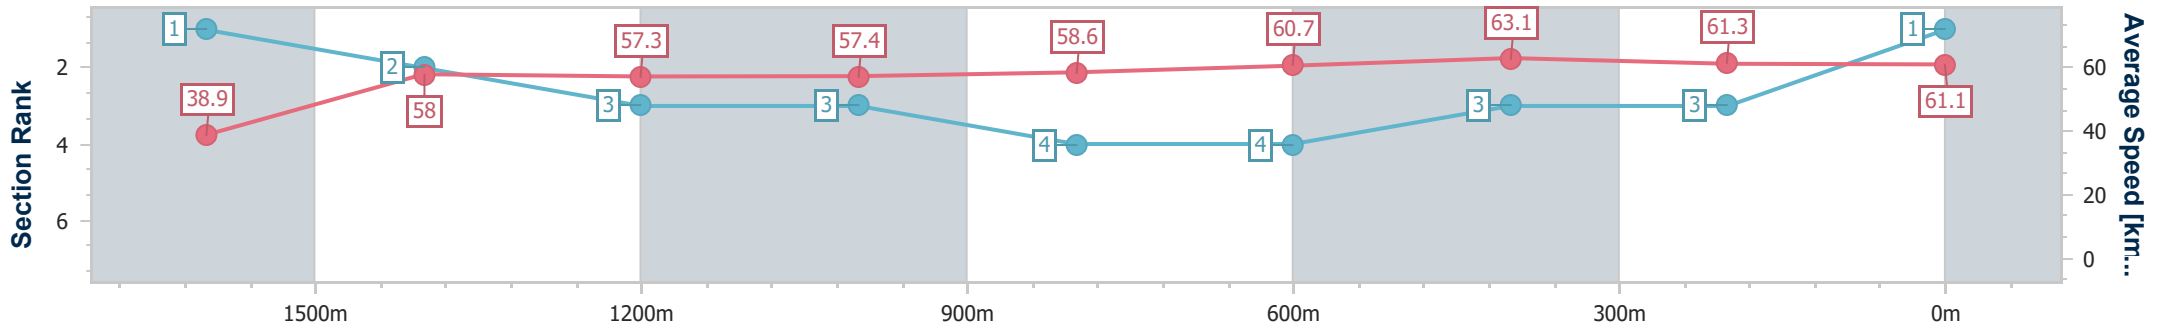

11 December 2024 - 14:13

Track Rating: Heavy 10, Weather: Overcast, Rail Position: +8m Entire

Section	Overall	1600m	1400m	1200m	1000m	800m	600m	400m	200m
Section Times	1:45.69 [1] (0:09.26)	1:36.43 [1] (0:12.43)	1:24.00 [2] (0:12.49)	1:11.51 [3] (0:12.58)	0:58.93 [3] (0:12.31)	0:46.62 [4] (0:11.85)	0:34.77 [4] (0:11.30)	0:23.47 [3] (0:11.69)	0:11.78 [3] (0:11.78)
Average Speed [km/h]	38.9	58.0	57.3	57.4	58.6	60.7	63.1	61.3	61.1
Top Speed [km/h]	55.3	59.0	58.1	58.3	59.7	62.3	64.8	62.8	62.7
Avg. Dist. to Rail [m]	3.6	0.8	0.7	0.4	0.6	0.2	1.6	1.6	2.2
Avg. Stride Freq. [Hz]	2.2	2.4	2.4	2.3	2.3	2.4	2.4	2.4	2.4
Avg. Stride Length [m]	4.7	6.7	6.8	6.8	7.0	7.1	7.2	7.0	7.1