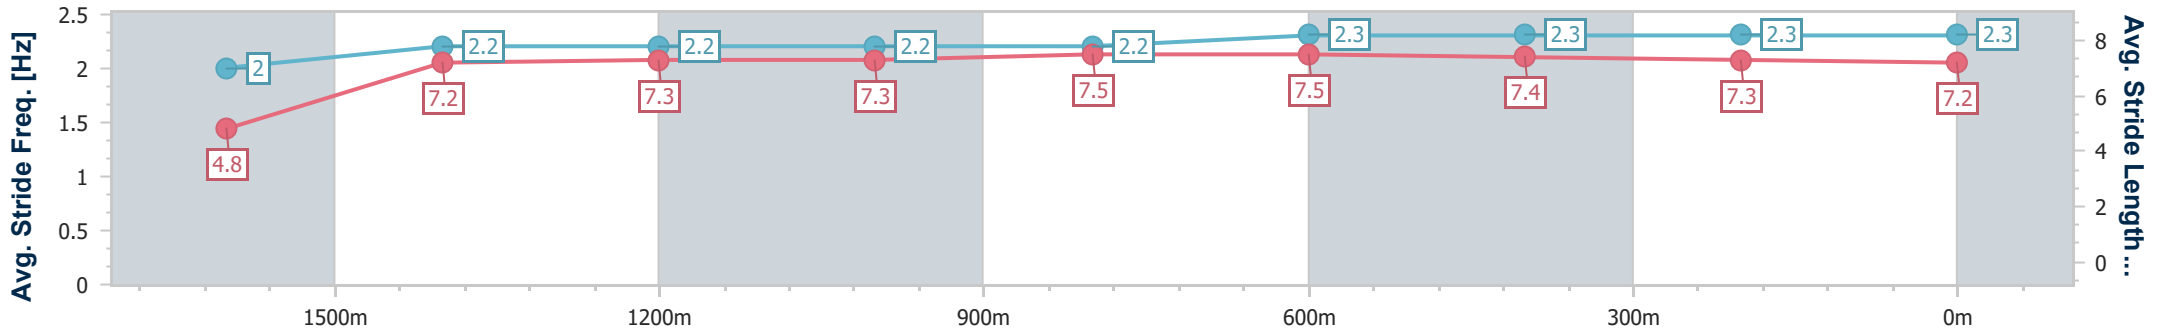

- [] Ranking at each section and finish
- .-.- No data available at this section
- NA No data available

Horse/Jockey Name	Secret Sheema
Final Rank	4
Fastest Section Time (Section)	0:09.54 (Overall)
Top Speed [km/h] (Section)	62.9 (600m)
Race State	Finished

Ipswich QLD Professional

Race 2: GORDON'S GIN Class 4 Handicap - 1700m

11 December 2024 - 14:13

Track Rating: Heavy 10, Weather: Overcast, Rail Position: +8m Entire

Section	Overall	1600m	1400m	1200m	1000m	800m	600m	400m	200m
Section Times	1:46.48 [4] (0:09.54)	1:36.94 [4] (0:12.41)	1:24.53 [4] (0:12.45)	1:12.08 [4] (0:12.62)	0:59.46 [4] (0:12.05)	0:47.41 [3] (0:11.77)	0:35.64 [3] (0:11.62)	0:24.02 [4] (0:11.94)	0:12.08 [4] (0:12.08)
Average Speed [km/h]	38.1	57.8	57.7	57.2	59.8	61.3	61.7	60.1	59.6
Top Speed [km/h]	54.7	58.9	58.3	57.6	61.1	62.2	62.9	61.0	60.7
Avg. Dist. to Rail [m]	6.7	0.8	0.6	0.1	0.5	0.3	0.7	0.9	0.7
Avg. Stride Freq. [Hz]	2.0	2.2	2.2	2.2	2.2	2.3	2.3	2.3	2.3
Avg. Stride Length [m]	4.8	7.2	7.3	7.3	7.5	7.5	7.4	7.3	7.2

- [] Ranking at each section and finish
- .-.-.- No data available at this section
- NA No data available