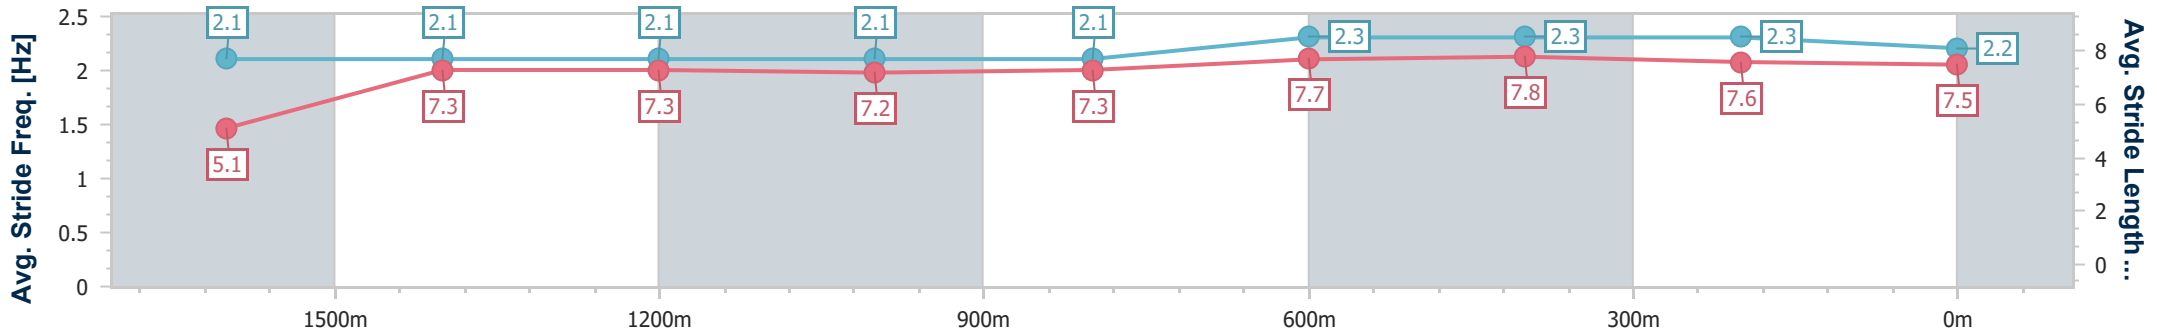

- [ ] Ranking at each section and finish
- .-.- No data available at this section
- NA No data available

Horse/Jockey Name	Lynched
Final Rank	2
Fastest Section Time (Section)	0:09.19 (Overall)
Top Speed [km/h] (Section)	64.8 (600m)
Race State	Finished

### Ipswich QLD Professional

Race 3: TAB Class 1 Handicap - 1700m

11 December 2024 - 14:48

Track Rating: Heavy 10, Weather: Overcast, Rail Position: +8m Entire

Section	Overall	1600m	1400m	1200m	1000m	800m	600m	400m	200m				
Section Times	1:47.17 [2] (0:09.19)	1:37.98 [3] (0:12.87)	1:25.11 [4] (0:12.81)	1:12.30 [3] (0:13.05)	0:59.25 [4] (0:12.88)	0:46.37 [5] (0:11.44)	0:34.93 [5] (0:11.32)	0:23.61 [5] (0:11.55)	0:12.06 [3] (0:12.06)				
Average Speed [km/h]	39.3	55.9	56.1	55.1	55.7	62.8	63.4	62.4	59.6				
Top Speed [km/h]	57.8	57.9	56.2	56.1	59.8	64.7	64.8	63.8	64.2				
Avg. Dist. to Rail [m]	5.0	0.9	0.8	0.5	0.3	0.6	0.8	1.2	3.2				
Avg. Stride Freq. [Hz]	2.1	2.1	2.1	2.1	2.1	2.3	2.3	2.3	2.2				
Avg. Stride Length [m]	5.1	7.3	7.3	7.2	7.3	7.7	7.8	7.6	7.5				

- [ ] Ranking at each section and finish
- .-.- No data available at this section
- NA No data available

Horse/Jockey Name	Archers Reign
Final Rank	3
Fastest Section Time (Section)	0:08.73 (Overall)
Top Speed [km/h] (Section)	64.6 (800m)
Race State	Finished