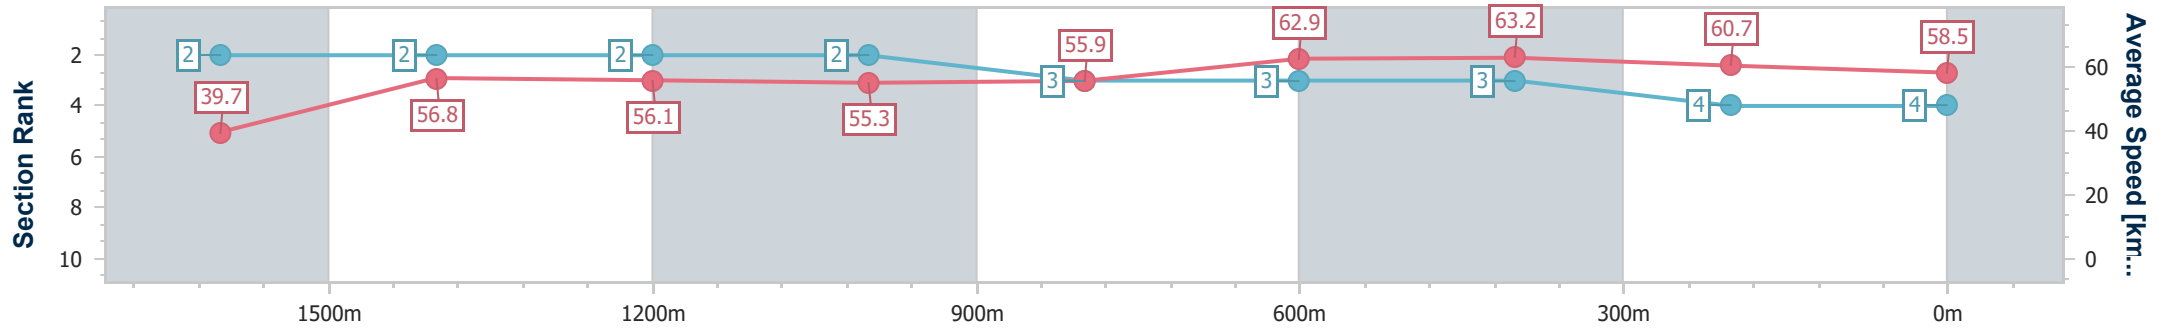

- [ ] Ranking at each section and finish
- .-.- No data available at this section
- NA No data available

Horse/Jockey Name	Autumn Miss
Final Rank	4
Fastest Section Time (Section)	0:09.07 (Overall)
Top Speed [km/h] (Section)	64.8 (800m)
Race State	Finished

### Ipswich QLD Professional

Race 3: TAB Class 1 Handicap - 1700m

11 December 2024 - 14:48

Track Rating: Heavy 10, Weather: Overcast, Rail Position: +8m Entire

Section	Overall	1600m	1400m	1200m	1000m	800m	600m	400m	200m
Section Times	1:47.54 [4] (0:09.07)	1:38.47 [2] (0:12.72)	1:25.75 [2] (0:12.85)	1:12.90 [2] (0:13.05)	0:59.85 [2] (0:12.91)	0:46.94 [3] (0:11.44)	0:35.50 [3] (0:11.36)	0:24.14 [3] (0:11.81)	0:12.33 [4] (0:12.33)
Average Speed [km/h]	39.7	56.8	56.1	55.3	55.9	62.9	63.2	60.7	58.5
Top Speed [km/h]	56.2	59.5	56.5	56.1	58.5	64.8	64.5	62.1	60.3
Avg. Dist. to Rail [m]	6.5	0.8	0.3	0.8	0.8	0.4	0.5	0.9	3.0
Avg. Stride Freq. [Hz]	2.2	2.3	2.3	2.2	2.2	2.4	2.4	2.4	2.3
Avg. Stride Length [m]	4.7	6.9	6.9	6.8	7.0	7.2	7.2	7.0	6.9

- [ ] Ranking at each section and finish
- .-.- No data available at this section
- NA No data available

Horse/Jockey Name	Romantic Thoughts
Final Rank	5
Fastest Section Time (Section)	0:09.31 (Overall)
Top Speed [km/h] (Section)	65.3 (800m)
Race State	Finished