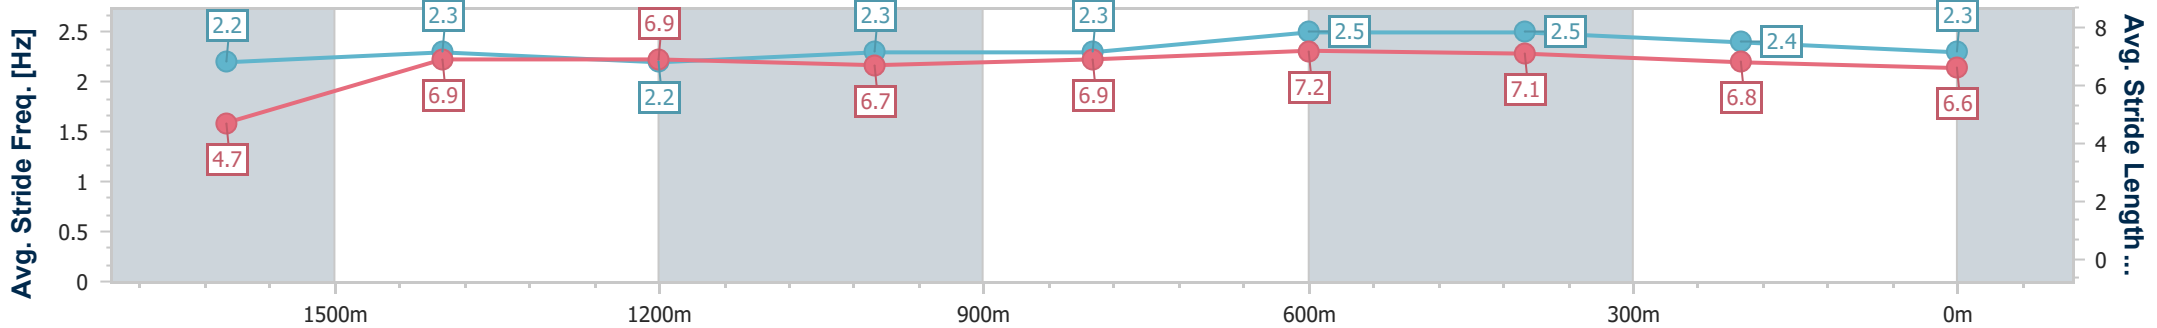

- [ ] Ranking at each section and finish
- .-.- No data available at this section
- NA No data available

Horse/Jockey Name	Romantic Thoughts
Final Rank	5
Fastest Section Time (Section)	0:09.31 (Overall)
Top Speed [km/h] (Section)	65.3 (800m)
Race State	Finished

### Ipswich QLD Professional

Race 3: TAB Class 1 Handicap - 1700m

11 December 2024 - 14:48

Track Rating: Heavy 10, Weather: Overcast, Rail Position: +8m Entire

Section	Overall	1600m	1400m	1200m	1000m	800m	600m	400m	200m
Section Times	1:48.09 [5] (0:09.31)	1:38.78 [4] (0:12.74)	1:26.04 [3] (0:12.83)	1:13.21 [4] (0:13.01)	1:00.20 [3] (0:12.72)	0:47.48 [4] (0:11.24)	0:36.24 [1] (0:11.44)	0:24.80 [2] (0:12.01)	0:12.79 [5] (0:12.79)
Average Speed [km/h]	38.7	56.5	56.2	55.4	56.7	64.2	62.9	60.0	56.3
Top Speed [km/h]	57.3	57.9	56.6	56.5	61.5	65.3	65.0	61.9	60.7
Avg. Dist. to Rail [m]	7.1	0.5	0.2	0.7	0.8	0.5	0.3	1.3	4.2
Avg. Stride Freq. [Hz]	2.2	2.3	2.2	2.3	2.3	2.5	2.5	2.4	2.3
Avg. Stride Length [m]	4.7	6.9	6.9	6.7	6.9	7.2	7.1	6.8	6.6

- [ ] Ranking at each section and finish
- .-.- No data available at this section
- NA No data available