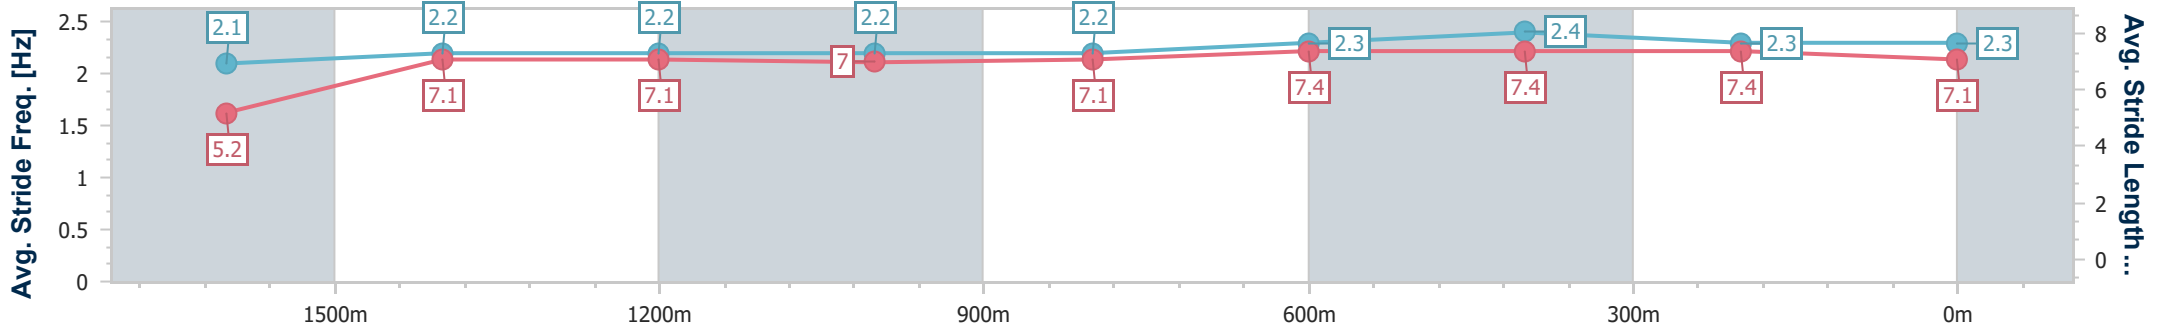

- [ ] Ranking at each section and finish
- .-.- No data available at this section
- NA No data available

Horse/Jockey Name	Archers Reign
Final Rank	3
Fastest Section Time (Section)	0:08.73 (Overall)
Top Speed [km/h] (Section)	64.6 (800m)
Race State	Finished

### Ipswich QLD Professional

Race 3: TAB Class 1 Handicap - 1700m

11 December 2024 - 14:48

Track Rating: Heavy 10, Weather: Overcast, Rail Position: +8m Entire

Section	Overall	1600m	1400m	1200m	1000m	800m	600m	400m	200m
Section Times	1:47.45 [3] (0:08.73)	1:38.72 [1] (0:12.97)	1:25.75 [1] (0:12.81)	1:12.94 [1] (0:13.05)	0:59.89 [1] (0:13.00)	0:46.89 [2] (0:11.56)	0:35.33 [4] (0:11.40)	0:23.93 [4] (0:11.57)	0:12.36 [2] (0:12.36)
Average Speed [km/h]	41.2	55.5	56.1	55.2	55.3	61.8	62.8	61.4	58.2
Top Speed [km/h]	57.1	56.8	56.5	55.6	57.8	64.6	64.2	62.0	60.6
Avg. Dist. to Rail [m]	4.0	1.0	0.9	0.3	0.3	1.5	2.1	2.3	1.3
Avg. Stride Freq. [Hz]	2.1	2.2	2.2	2.2	2.2	2.3	2.4	2.3	2.3
Avg. Stride Length [m]	5.2	7.1	7.1	7.0	7.1	7.4	7.4	7.4	7.1

- [ ] Ranking at each section and finish
- .-.- No data available at this section
- NA No data available

Horse/Jockey Name	Autumn Miss
Final Rank	4
Fastest Section Time (Section)	0:09.07 (Overall)
Top Speed [km/h] (Section)	64.8 (800m)
Race State	Finished