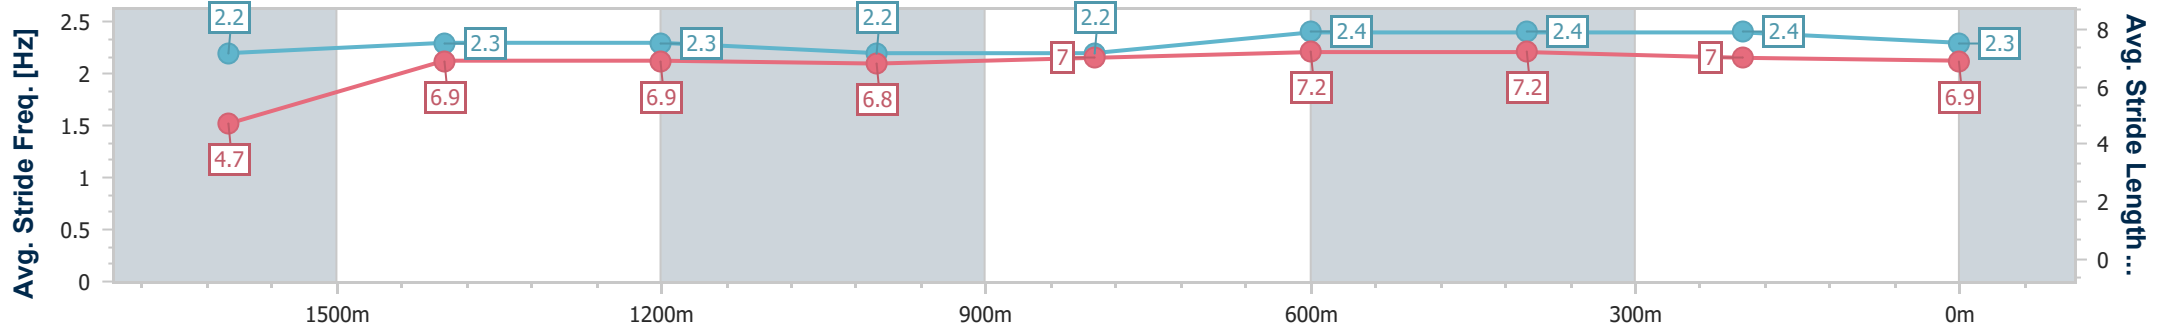

- [ ] Ranking at each section and finish
- .-.- No data available at this section
- NA No data available

Horse/Jockey Name	Autumn Miss
Final Rank	4
Fastest Section Time (Section)	0:09.07 (Overall)
Top Speed [km/h] (Section)	64.8 (800m)
Race State	Finished

### Ipswich QLD Professional

Race 3: TAB Class 1 Handicap - 1700m

11 December 2024 - 14:48

Track Rating: Heavy 10, Weather: Overcast, Rail Position: +8m Entire

Section	Overall	1600m	1400m	1200m	1000m	800m	600m	400m	200m
Section Times	1:47.54 [4] (0:09.07)	1:38.47 [2] (0:12.72)	1:25.75 [2] (0:12.85)	1:12.90 [2] (0:13.05)	0:59.85 [2] (0:12.91)	0:46.94 [3] (0:11.44)	0:35.50 [3] (0:11.36)	0:24.14 [3] (0:11.81)	0:12.33 [4] (0:12.33)
Average Speed [km/h]	39.7	56.8	56.1	55.3	55.9	62.9	63.2	60.7	58.5
Top Speed [km/h]	56.2	59.5	56.5	56.1	58.5	64.8	64.5	62.1	60.3
Avg. Dist. to Rail [m]	6.5	0.8	0.3	0.8	0.8	0.4	0.5	0.9	3.0
Avg. Stride Freq. [Hz]	2.2	2.3	2.3	2.2	2.2	2.4	2.4	2.4	2.3
Avg. Stride Length [m]	4.7	6.9	6.9	6.8	7.0	7.2	7.2	7.0	6.9

- [ ] Ranking at each section and finish
- .-.- No data available at this section
- NA No data available

Horse/Jockey Name	Romantic Thoughts
Final Rank	5
Fastest Section Time (Section)	0:09.31 (Overall)
Top Speed [km/h] (Section)	65.3 (800m)
Race State	Finished