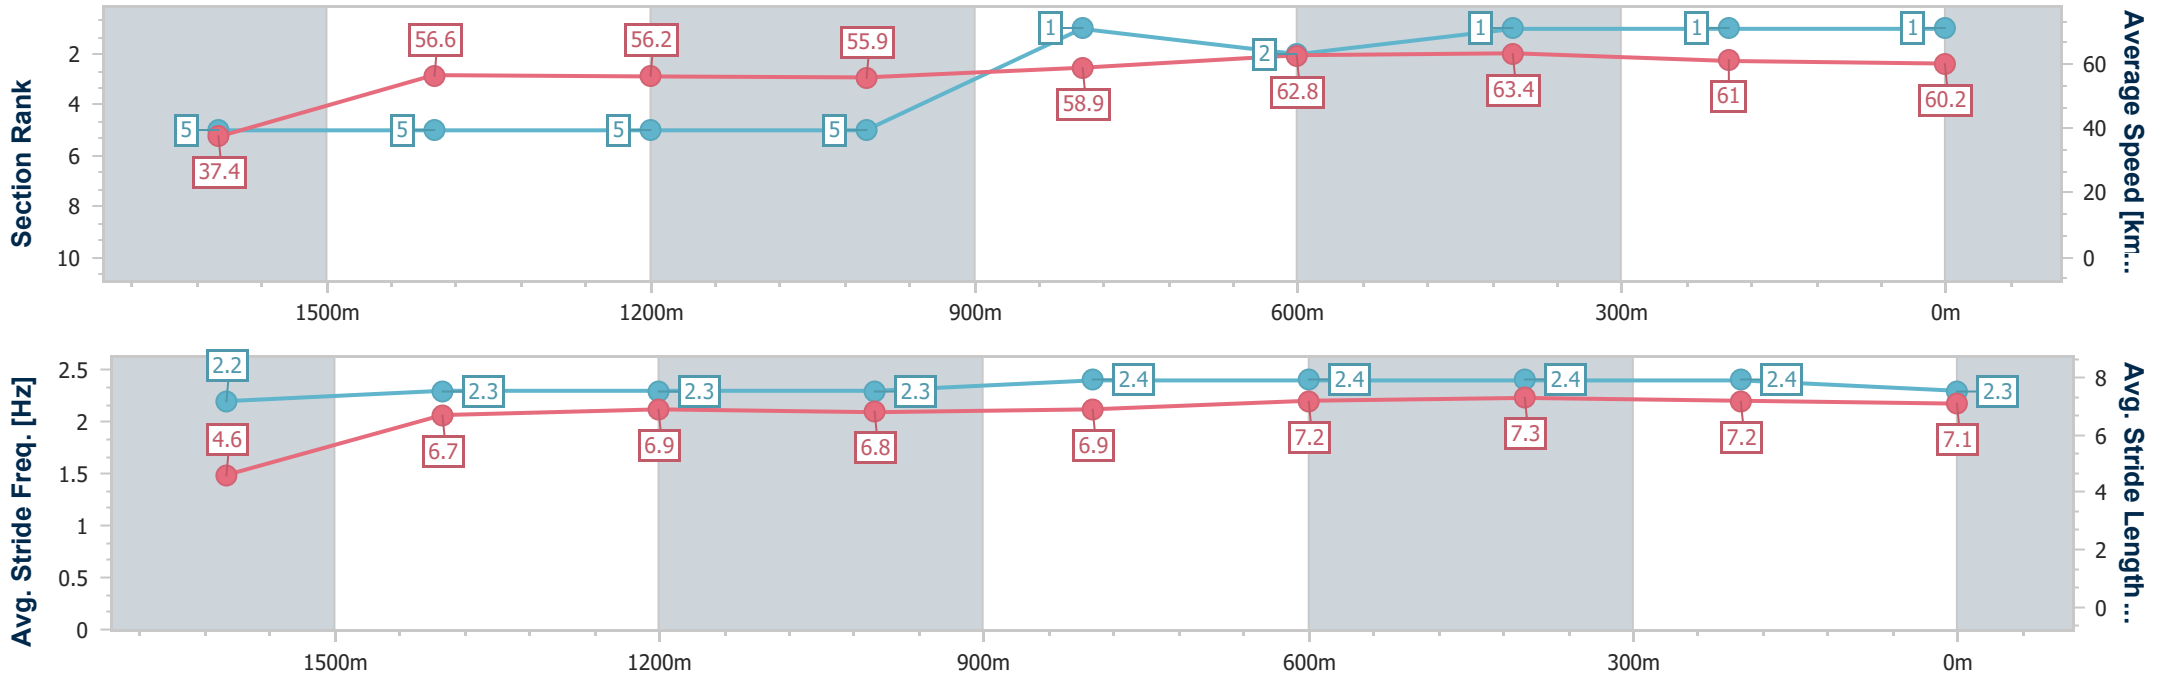

### Ipswich QLD Professional

Race 3: TAB Class 1 Handicap - 1700m

11 December 2024 - 14:48

Track Rating: Heavy 10, Weather: Overcast, Rail Position: +8m Entire

Section	Overall	1600m	1400m	1200m	1000m	800m	600m	400m	200m
Section Times	1:46.89 [1] (0:09.69)	1:37.20 [5] (0:12.68)	1:24.52 [5] (0:12.81)	1:11.71 [5] (0:12.97)	0:58.74 [5] (0:12.28)	0:46.46 [1] (0:11.46)	0:35.00 [2] (0:11.31)	0:23.69 [1] (0:11.78)	0:11.91 [1] (0:11.91)
Average Speed [km/h]	37.4	56.6	56.2	55.9	58.9	62.8	63.4	61.0	60.2
Top Speed [km/h]	56.7	59.1	57.2	57.1	62.5	64.4	64.4	62.1	61.1
Avg. Dist. to Rail [m]	6.6	0.6	0.2	0.8	1.9	0.6	1.4	0.4	1.9
Avg. Stride Freq. [Hz]	2.2	2.3	2.3	2.3	2.4	2.4	2.4	2.4	2.3
Avg. Stride Length [m]	4.6	6.7	6.9	6.8	6.9	7.2	7.3	7.2	7.1

- [ ] Ranking at each section and finish
- .-.- No data available at this section
- NA No data available

Horse/Jockey Name	Lynched
Final Rank	2
Fastest Section Time (Section)	0:09.19 (Overall)
Top Speed [km/h] (Section)	64.8 (600m)
Race State	Finished