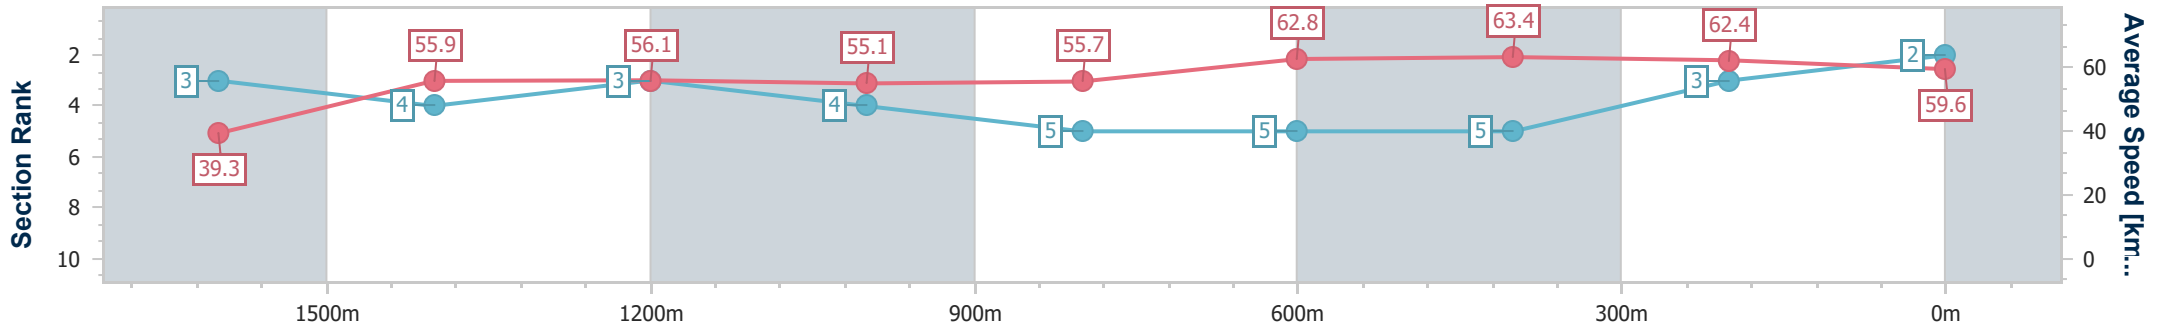

- [ ] Ranking at each section and finish
- .-.- No data available at this section
- NA No data available

Horse/Jockey Name	Lynched
Final Rank	2
Fastest Section Time (Section)	0:09.19 (Overall)
Top Speed [km/h] (Section)	64.8 (600m)
Race State	Finished

### Ipswich QLD Professional

Race 3: TAB Class 1 Handicap - 1700m

11 December 2024 - 14:48

Track Rating: Heavy 10, Weather: Overcast, Rail Position: +8m Entire

Section	Overall	1600m	1400m	1200m	1000m	800m	600m	400m	200m				
Section Times	1:47.17 [2] (0:09.19)	1:37.98 [3] (0:12.87)	1:25.11 [4] (0:12.81)	1:12.30 [3] (0:13.05)	0:59.25 [4] (0:12.88)	0:46.37 [5] (0:11.44)	0:34.93 [5] (0:11.32)	0:23.61 [5] (0:11.55)	0:12.06 [3] (0:12.06)				
Average Speed [km/h]	39.3	55.9	56.1	55.1	55.7	62.8	63.4	62.4	59.6				
Top Speed [km/h]	57.8	57.9	56.2	56.1	59.8	64.7	64.8	63.8	64.2				
Avg. Dist. to Rail [m]	5.0	0.9	0.8	0.5	0.3	0.6	0.8	1.2	3.2				
Avg. Stride Freq. [Hz]	2.1	2.1	2.1	2.1	2.1	2.3	2.3	2.3	2.2				
Avg. Stride Length [m]	5.1	7.3	7.3	7.2	7.3	7.7	7.8	7.6	7.5				

- [ ] Ranking at each section and finish
- .-.- No data available at this section
- NA No data available

Horse/Jockey Name	Archers Reign
Final Rank	3
Fastest Section Time (Section)	0:08.73 (Overall)
Top Speed [km/h] (Section)	64.6 (800m)
Race State	Finished