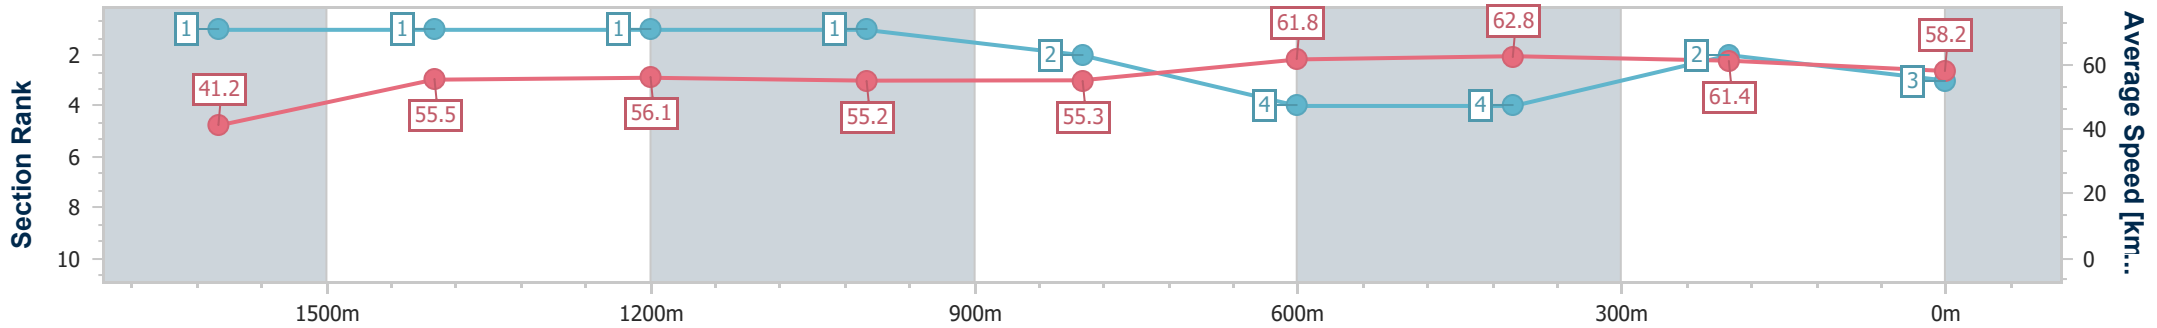

### Ipswich QLD Professional

Race 3: TAB Class 1 Handicap - 1700m

11 December 2024 - 14:48

Track Rating: Heavy 10, Weather: Overcast, Rail Position: +8m Entire

Section	Overall	1600m	1400m	1200m	1000m	800m	600m	400m	200m
Section Times	1:47.45 [3] (0:08.73)	1:38.72 [1] (0:12.97)	1:25.75 [1] (0:12.81)	1:12.94 [1] (0:13.05)	0:59.89 [1] (0:13.00)	0:46.89 [2] (0:11.56)	0:35.33 [4] (0:11.40)	0:23.93 [4] (0:11.57)	0:12.36 [2] (0:12.36)
Average Speed [km/h]	41.2	55.5	56.1	55.2	55.3	61.8	62.8	61.4	58.2
Top Speed [km/h]	57.1	56.8	56.5	55.6	57.8	64.6	64.2	62.0	60.6
Avg. Dist. to Rail [m]	4.0	1.0	0.9	0.3	0.3	1.5	2.1	2.3	1.3
Avg. Stride Freq. [Hz]	2.1	2.2	2.2	2.2	2.2	2.3	2.4	2.3	2.3
Avg. Stride Length [m]	5.2	7.1	7.1	7.0	7.1	7.4	7.4	7.4	7.1

- [ ] Ranking at each section and finish
- .-.- No data available at this section
- NA No data available

Horse/Jockey Name	Autumn Miss
Final Rank	4
Fastest Section Time (Section)	0:09.07 (Overall)
Top Speed [km/h] (Section)	64.8 (800m)
Race State	Finished