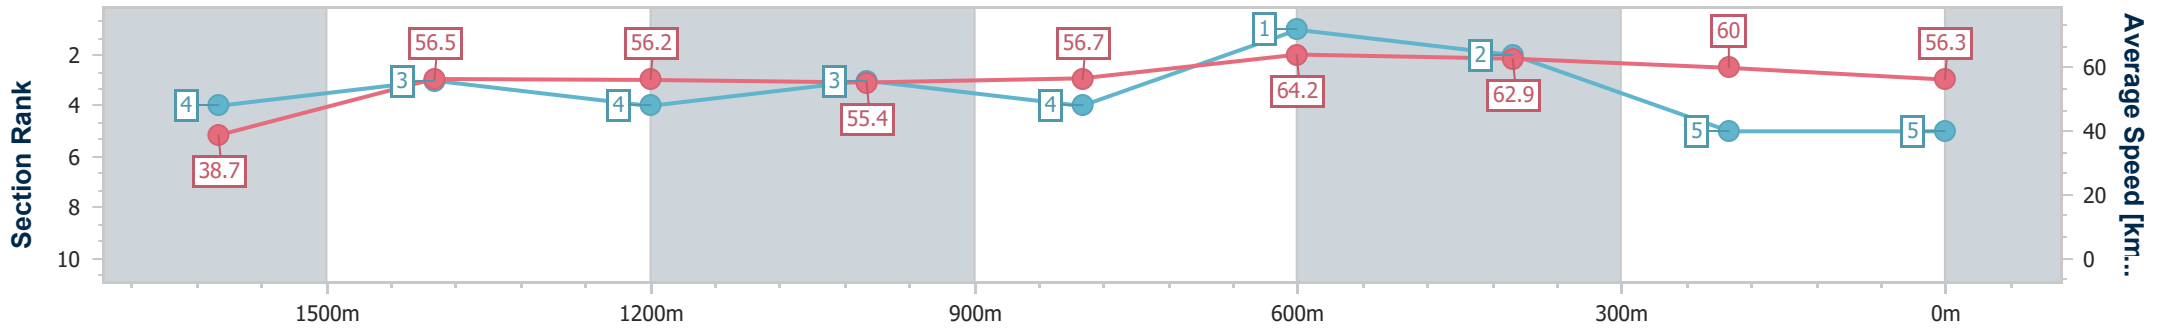

- [ ] Ranking at each section and finish
- .-.- No data available at this section
- NA No data available

Horse/Jockey Name	Romantic Thoughts
Final Rank	5
Fastest Section Time (Section)	0:09.31 (Overall)
Top Speed [km/h] (Section)	65.3 (800m)
Race State	Finished

### Ipswich QLD Professional

Race 3: TAB Class 1 Handicap - 1700m

11 December 2024 - 14:48

Track Rating: Heavy 10, Weather: Overcast, Rail Position: +8m Entire

Section	Overall	1600m	1400m	1200m	1000m	800m	600m	400m	200m
Section Times	1:48.09 [5] (0:09.31)	1:38.78 [4] (0:12.74)	1:26.04 [3] (0:12.83)	1:13.21 [4] (0:13.01)	1:00.20 [3] (0:12.72)	0:47.48 [4] (0:11.24)	0:36.24 [1] (0:11.44)	0:24.80 [2] (0:12.01)	0:12.79 [5] (0:12.79)
Average Speed [km/h]	38.7	56.5	56.2	55.4	56.7	64.2	62.9	60.0	56.3
Top Speed [km/h]	57.3	57.9	56.6	56.5	61.5	65.3	65.0	61.9	60.7
Avg. Dist. to Rail [m]	7.1	0.5	0.2	0.7	0.8	0.5	0.3	1.3	4.2
Avg. Stride Freq. [Hz]	2.2	2.3	2.2	2.3	2.3	2.5	2.5	2.4	2.3
Avg. Stride Length [m]	4.7	6.9	6.9	6.7	6.9	7.2	7.1	6.8	6.6

- [ ] Ranking at each section and finish
- .-.- No data available at this section
- NA No data available