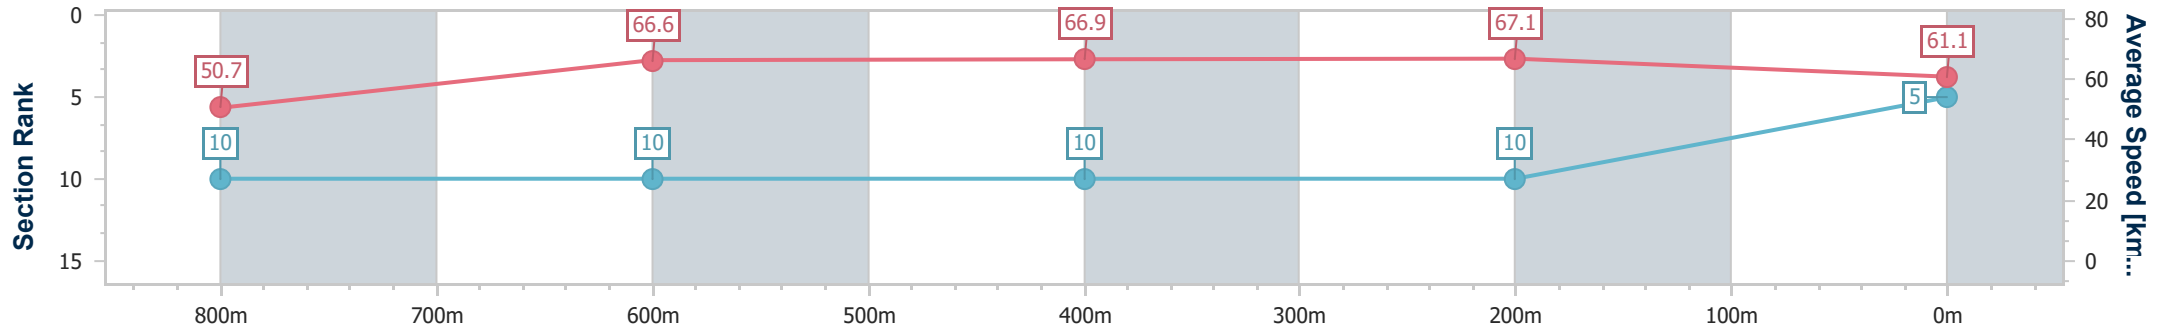

Horse/Jockey Name	Invinovich
Final Rank	5
Fastest Section Time (Section)	0:10.74 (400m)
Top Speed [km/h] (Section)	68.4 (800m)
Race State	Finished

Sunshine Coast QLD Professional
Race 5: ACCESS INSULATION SUNSHINE COAST MAGIC
MILLIONS COUNTRY CUP QUALIFIER BENCHMARK 75
Handicap - 1000m

13 December 2024 - 20:08

Track Rating: Soft 6, Weather: Overcast, Rail Position: +9m Entire

Section	Overall	800m	600m	400m	200m
Section Times	0:58.37 [5] (0:14.22)	0:44.15 [10] (0:10.83)	0:33.32 [10] (0:10.81)	0:22.51 [10] (0:10.74)	0:11.77 [10] (0:11.77)
Average Speed [km/h]	50.7	66.6	66.9	67.1	61.1
Top Speed [km/h]	64.2	68.4	68.0	68.3	65.4
Avg. Dist. to Rail [m]	8.3	1.7	0.6	4.3	7.2
Avg. Stride Freq. [Hz]	2.3	2.4	2.4	2.4	2.4
Avg. Stride Length [m]	6.2	7.8	7.8	7.7	7.1

- [ ] Ranking at each section and finish
- -.-.- No data available at this section
- NA No data available