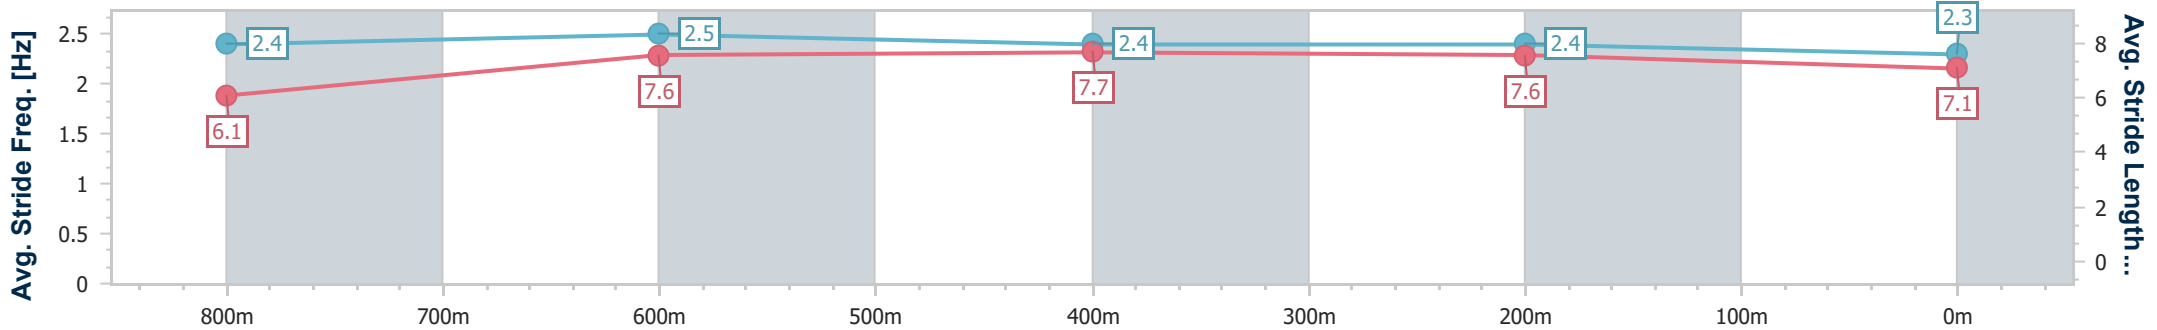

Horse/Jockey Name	Quade
Final Rank	6
Fastest Section Time (Section)	0:10.84 (800m)
Top Speed [km/h] (Section)	69.0 (800m)
Race State	Finished

Sunshine Coast QLD Professional
Race 5: ACCESS INSULATION SUNSHINE COAST MAGIC
MILLIONS COUNTRY CUP QUALIFIER BENCHMARK 75
Handicap - 1000m

13 December 2024 - 20:08

Track Rating: Soft 6, Weather: Overcast, Rail Position: +9m Entire

Section	Overall	800m	600m	400m	200m
Section Times	0:58.37 [6] (0:13.70)	0:44.67 [6] (0:10.84)	0:33.83 [7] (0:10.93)	0:22.90 [7] (0:10.95)	0:11.95 [6] (0:11.95)
Average Speed [km/h]	52.5	67.7	67.6	65.8	60.3
Top Speed [km/h]	67.2	69.0	68.8	67.3	63.9
Avg. Dist. to Rail [m]	5.8	4.6	4.5	5.1	5.6
Avg. Stride Freq. [Hz]	2.4	2.5	2.4	2.4	2.3
Avg. Stride Length [m]	6.1	7.6	7.7	7.6	7.1

- [ ] Ranking at each section and finish
- -.-.-.- No data available at this section
- NA No data available