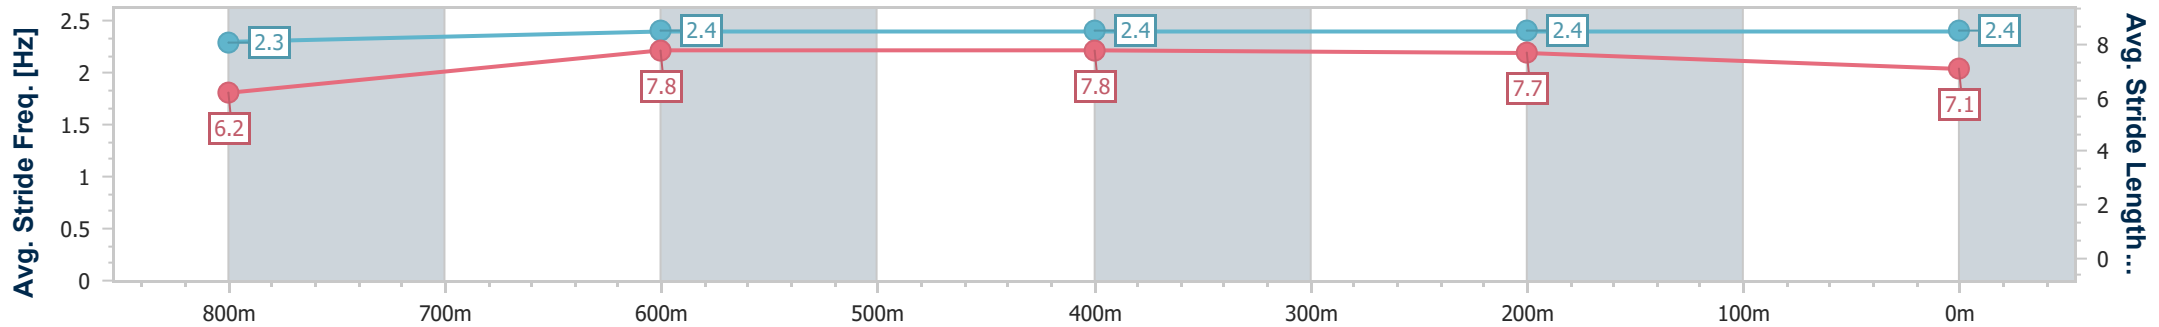

Horse/Jockey Name	Invinovich
Final Rank	5
Fastest Section Time (Section)	0:10.74 (400m)
Top Speed [km/h] (Section)	68.4 (800m)
Race State	Finished

Sunshine Coast QLD Professional
Race 5: ACCESS INSULATION SUNSHINE COAST MAGIC
MILLIONS COUNTRY CUP QUALIFIER BENCHMARK 75
Handicap - 1000m

13 December 2024 - 20:08

Track Rating: Soft 6, Weather: Overcast, Rail Position: +9m Entire

Section	Overall	800m	600m	400m	200m
Section Times	0:58.37 [5] (0:14.22)	0:44.15 [10] (0:10.83)	0:33.32 [10] (0:10.81)	0:22.51 [10] (0:10.74)	0:11.77 [10] (0:11.77)
Average Speed [km/h]	50.7	66.6	66.9	67.1	61.1
Top Speed [km/h]	64.2	68.4	68.0	68.3	65.4
Avg. Dist. to Rail [m]	8.3	1.7	0.6	4.3	7.2
Avg. Stride Freq. [Hz]	2.3	2.4	2.4	2.4	2.4
Avg. Stride Length [m]	6.2	7.8	7.8	7.7	7.1

- [ ] Ranking at each section and finish
- -.-.- No data available at this section
- NA No data available