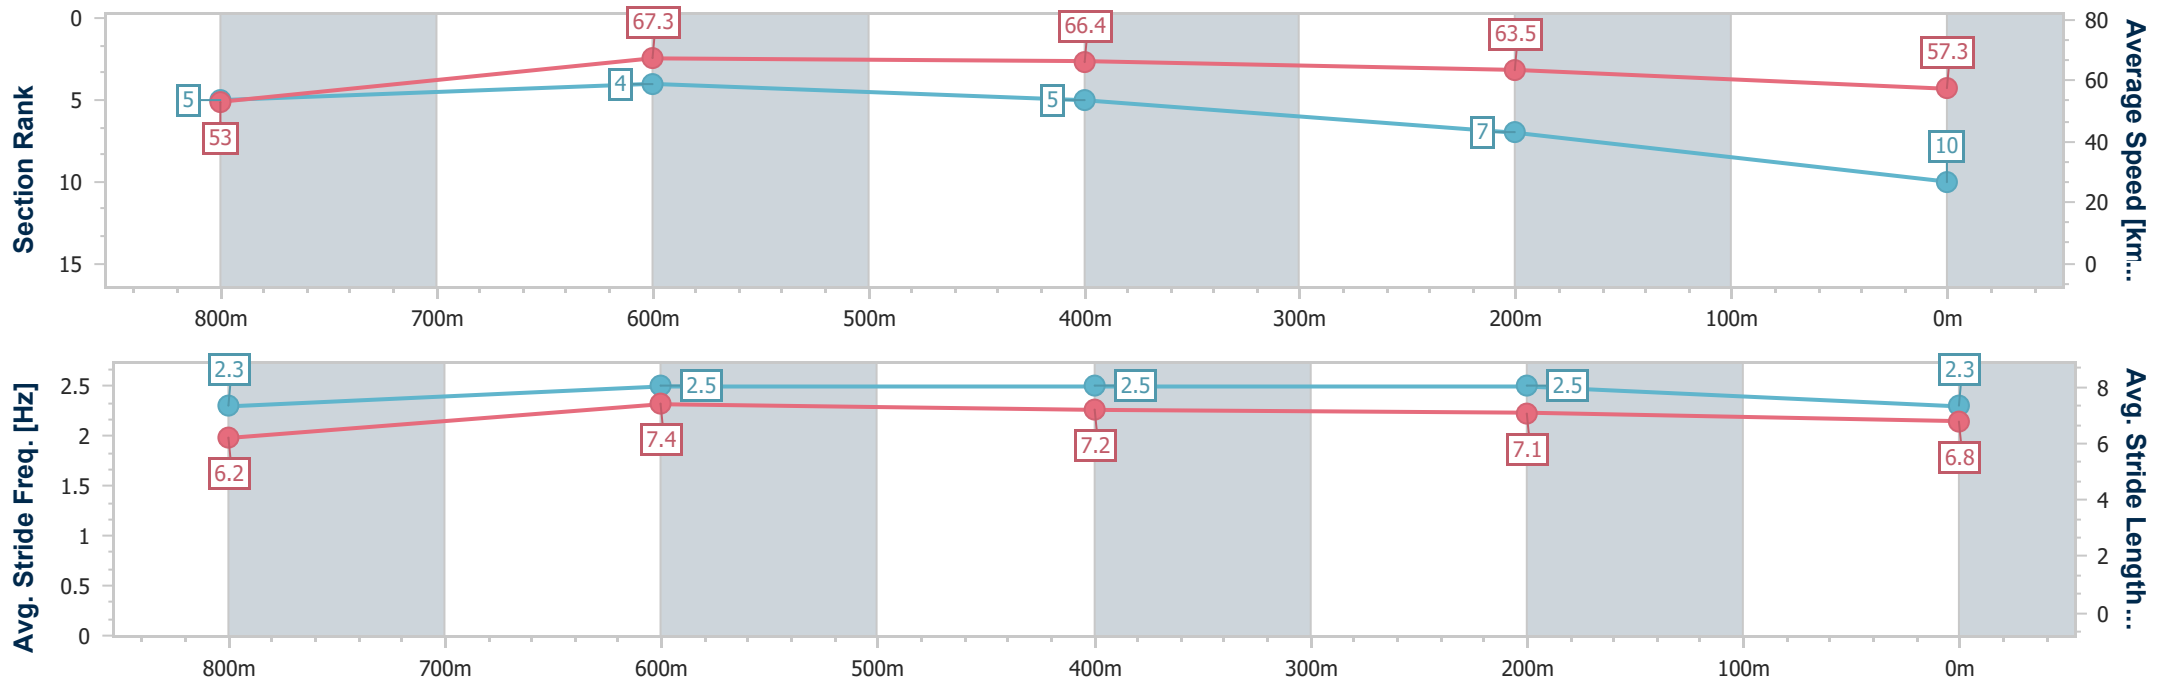

Horse/Jockey Name	Kavak
Final Rank	10
Fastest Section Time (Section)	0:10.75 (800m)
Top Speed [km/h] (Section)	67.7 (800m)
Race State	Finished

Sunshine Coast QLD Professional
Race 5: ACCESS INSULATION SUNSHINE COAST MAGIC
MILLIONS COUNTRY CUP QUALIFIER BENCHMARK 75
Handicap - 1000m

13 December 2024 - 20:08

Track Rating: Soft 6, Weather: Overcast, Rail Position: +9m Entire

Section	Overall	800m	600m	400m	200m
Section Times	0:59.11 [10] (0:13.61)	0:45.50 [5] (0:10.75)	0:34.75 [4] (0:10.84)	0:23.91 [5] (0:11.33)	0:12.58 [7] (0:12.58)
Average Speed [km/h]	53.0	67.3	66.4	63.5	57.3
Top Speed [km/h]	66.9	67.7	67.3	65.5	61.1
Avg. Dist. to Rail [m]	1.3	1.2	0.2	0.3	0.3
Avg. Stride Freq. [Hz]	2.3	2.5	2.5	2.5	2.3
Avg. Stride Length [m]	6.2	7.4	7.2	7.1	6.8

- [ ] Ranking at each section and finish
- -.-.- No data available at this section
- NA No data available