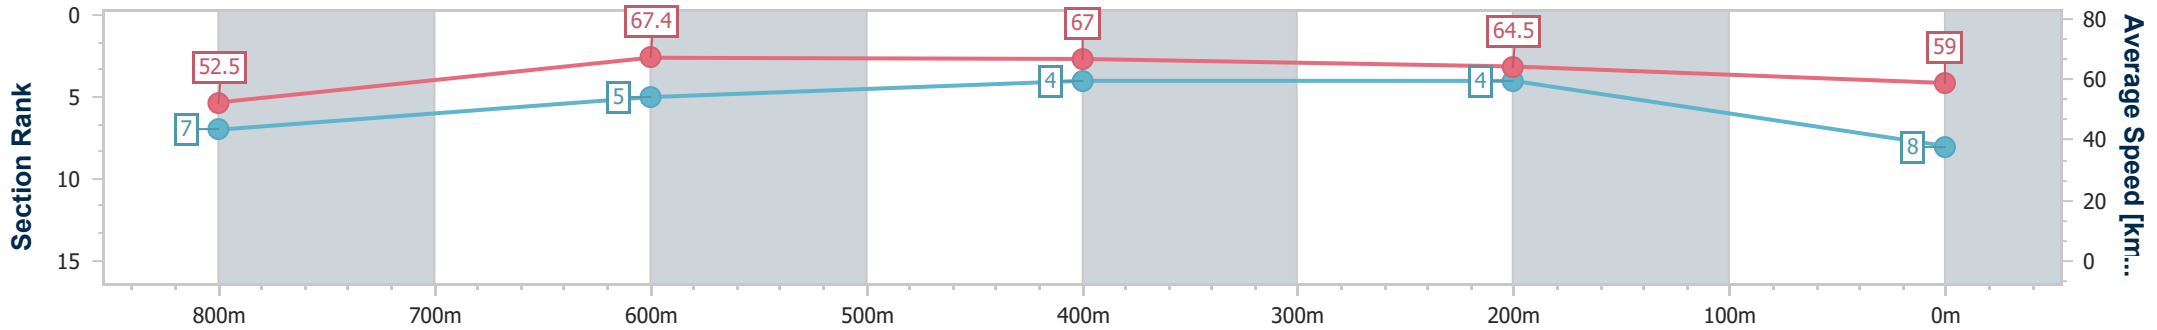

Horse/Jockey Name	I See You Coming
Final Rank	8
Fastest Section Time (Section)	0:10.64 (800m)
Top Speed [km/h] (Section)	68.6 (800m)
Race State	Finished

Sunshine Coast QLD Professional
Race 5: ACCESS INSULATION SUNSHINE COAST MAGIC
MILLIONS COUNTRY CUP QUALIFIER BENCHMARK 75
Handicap - 1000m

13 December 2024 - 20:08

Track Rating: Soft 6, Weather: Overcast, Rail Position: +9m Entire

Section	Overall	800m	600m	400m	200m
Section Times	0:58.50 [8] (0:13.74)	0:44.76 [7] (0:10.64)	0:34.12 [5] (0:10.76)	0:23.36 [4] (0:11.16)	0:12.20 [4] (0:12.20)
Average Speed [km/h]	52.5	67.4	67.0	64.5	59.0
Top Speed [km/h]	66.5	68.6	67.6	65.8	62.2
Avg. Dist. to Rail [m]	3.9	1.0	0.6	0.3	0.8
Avg. Stride Freq. [Hz]	2.4	2.5	2.5	2.4	2.3
Avg. Stride Length [m]	6.2	7.5	7.4	7.3	7.1

- [ ] Ranking at each section and finish
- -.-.- No data available at this section
- NA No data available