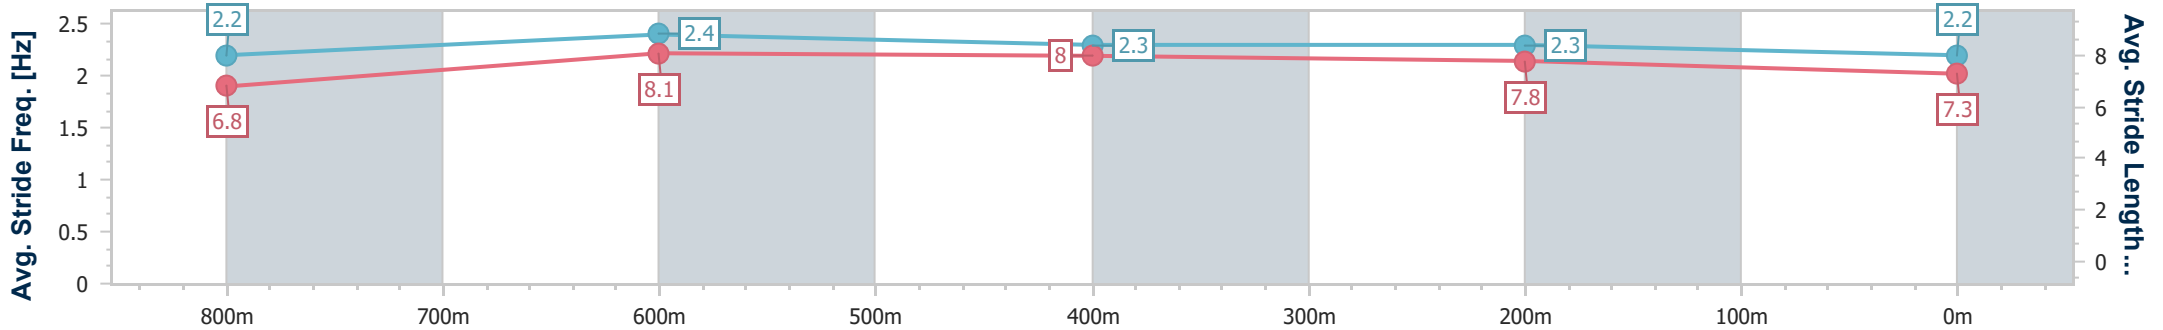

Horse/Jockey Name	Hodgson
Final Rank	4
Fastest Section Time (Section)	0:10.56 (800m)
Top Speed [km/h] (Section)	69.4 (800m)
Race State	Finished

Sunshine Coast QLD Professional
Race 5: ACCESS INSULATION SUNSHINE COAST MAGIC
MILLIONS COUNTRY CUP QUALIFIER BENCHMARK 75
Handicap - 1000m

13 December 2024 - 20:08

Track Rating: Soft 6, Weather: Overcast, Rail Position: +9m Entire

Section	Overall	800m	600m	400m	200m
Section Times	0:58.30 [4] (0:13.50)	0:44.80 [3] (0:10.56)	0:34.24 [3] (0:10.80)	0:23.44 [3] (0:11.18)	0:12.26 [3] (0:12.26)
Average Speed [km/h]	53.4	68.5	67.1	64.2	58.7
Top Speed [km/h]	68.4	69.4	69.0	65.9	61.9
Avg. Dist. to Rail [m]	2.8	1.8	1.1	3.4	4.2
Avg. Stride Freq. [Hz]	2.2	2.4	2.3	2.3	2.2
Avg. Stride Length [m]	6.8	8.1	8.0	7.8	7.3

- [ ] Ranking at each section and finish
- -.-.- No data available at this section
- NA No data available