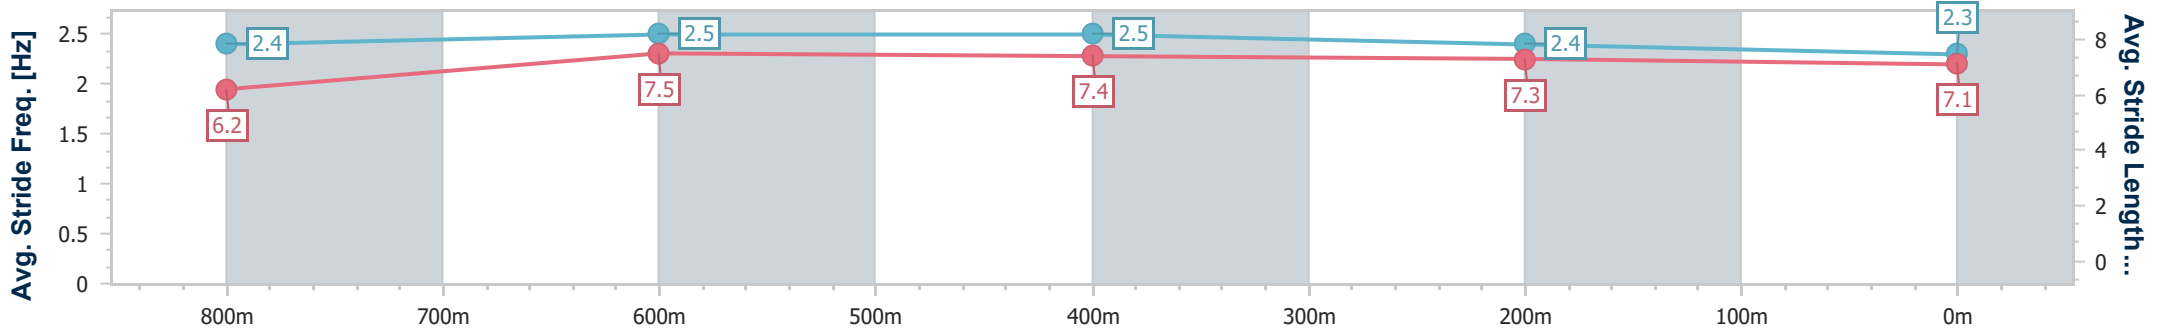

Horse/Jockey Name	I See You Coming
Final Rank	8
Fastest Section Time (Section)	0:10.64 (800m)
Top Speed [km/h] (Section)	68.6 (800m)
Race State	Finished

Sunshine Coast QLD Professional
Race 5: ACCESS INSULATION SUNSHINE COAST MAGIC
MILLIONS COUNTRY CUP QUALIFIER BENCHMARK 75
Handicap - 1000m

13 December 2024 - 20:08

Track Rating: Soft 6, Weather: Overcast, Rail Position: +9m Entire

Section	Overall	800m	600m	400m	200m
Section Times	0:58.50 [8] (0:13.74)	0:44.76 [7] (0:10.64)	0:34.12 [5] (0:10.76)	0:23.36 [4] (0:11.16)	0:12.20 [4] (0:12.20)
Average Speed [km/h]	52.5	67.4	67.0	64.5	59.0
Top Speed [km/h]	66.5	68.6	67.6	65.8	62.2
Avg. Dist. to Rail [m]	3.9	1.0	0.6	0.3	0.8
Avg. Stride Freq. [Hz]	2.4	2.5	2.5	2.4	2.3
Avg. Stride Length [m]	6.2	7.5	7.4	7.3	7.1

- [ ] Ranking at each section and finish
- -.-.- No data available at this section
- NA No data available