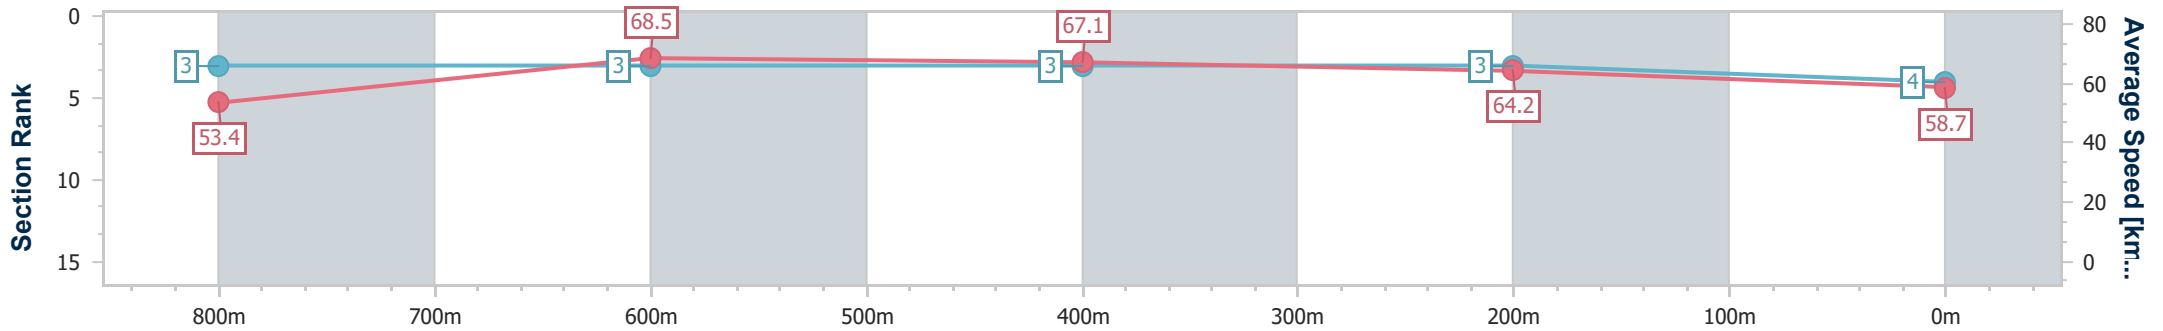

Horse/Jockey Name	Hodgson
Final Rank	4
Fastest Section Time (Section)	0:10.56 (800m)
Top Speed [km/h] (Section)	69.4 (800m)
Race State	Finished

Sunshine Coast QLD Professional
Race 5: ACCESS INSULATION SUNSHINE COAST MAGIC
MILLIONS COUNTRY CUP QUALIFIER BENCHMARK 75
Handicap - 1000m

13 December 2024 - 20:08

Track Rating: Soft 6, Weather: Overcast, Rail Position: +9m Entire

Section	Overall	800m	600m	400m	200m
Section Times	0:58.30 [4] (0:13.50)	0:44.80 [3] (0:10.56)	0:34.24 [3] (0:10.80)	0:23.44 [3] (0:11.18)	0:12.26 [3] (0:12.26)
Average Speed [km/h]	53.4	68.5	67.1	64.2	58.7
Top Speed [km/h]	68.4	69.4	69.0	65.9	61.9
Avg. Dist. to Rail [m]	2.8	1.8	1.1	3.4	4.2
Avg. Stride Freq. [Hz]	2.2	2.4	2.3	2.3	2.2
Avg. Stride Length [m]	6.8	8.1	8.0	7.8	7.3

- [ ] Ranking at each section and finish
- -.-.- No data available at this section
- NA No data available