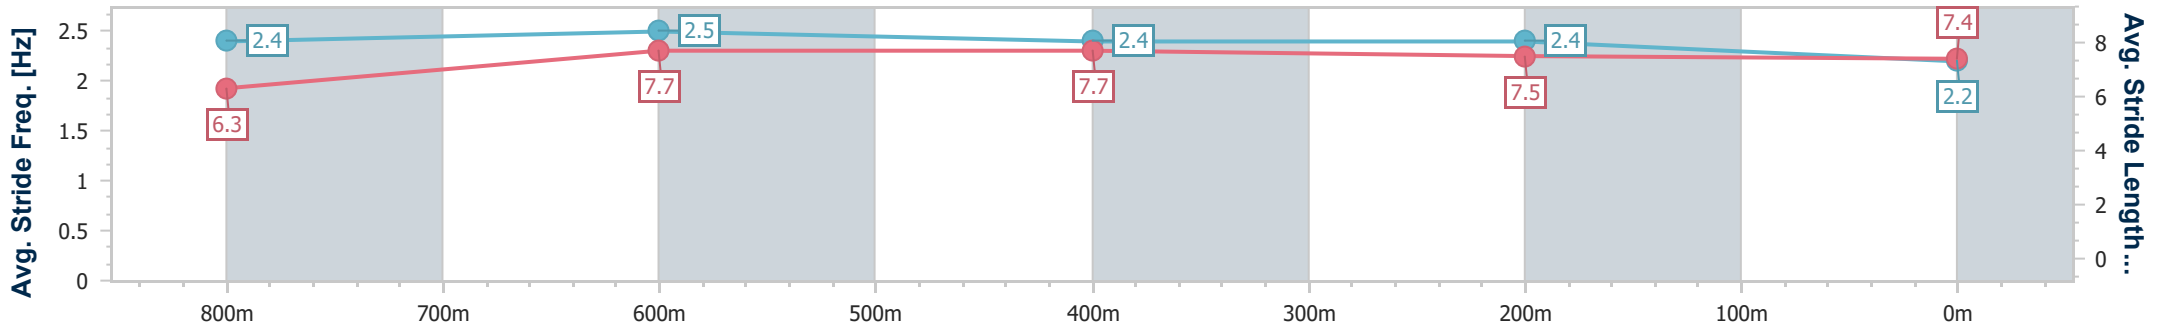

Horse/Jockey Name	Economics
Final Rank	1
Fastest Section Time (Section)	0:10.50 (800m)
Top Speed [km/h] (Section)	69.4 (800m)
Race State	Finished

Sunshine Coast QLD Professional
Race 5: ACCESS INSULATION SUNSHINE COAST MAGIC
MILLIONS COUNTRY CUP QUALIFIER BENCHMARK 75
Handicap - 1000m

13 December 2024 - 20:08

Track Rating: Soft 6, Weather: Overcast, Rail Position: +9m Entire

Section	Overall	800m	600m	400m	200m
Section Times	0:57.64 [1] (0:13.22)	0:44.42 [2] (0:10.50)	0:33.92 [2] (0:10.77)	0:23.15 [2] (0:11.03)	0:12.12 [1] (0:12.12)
Average Speed [km/h]	54.3	68.9	67.5	65.1	59.3
Top Speed [km/h]	68.6	69.4	68.8	67.4	63.0
Avg. Dist. to Rail [m]	5.7	1.5	1.3	2.1	1.8
Avg. Stride Freq. [Hz]	2.4	2.5	2.4	2.4	2.2
Avg. Stride Length [m]	6.3	7.7	7.7	7.5	7.4

- [ ] Ranking at each section and finish
- -.-.-.- No data available at this section
- NA No data available