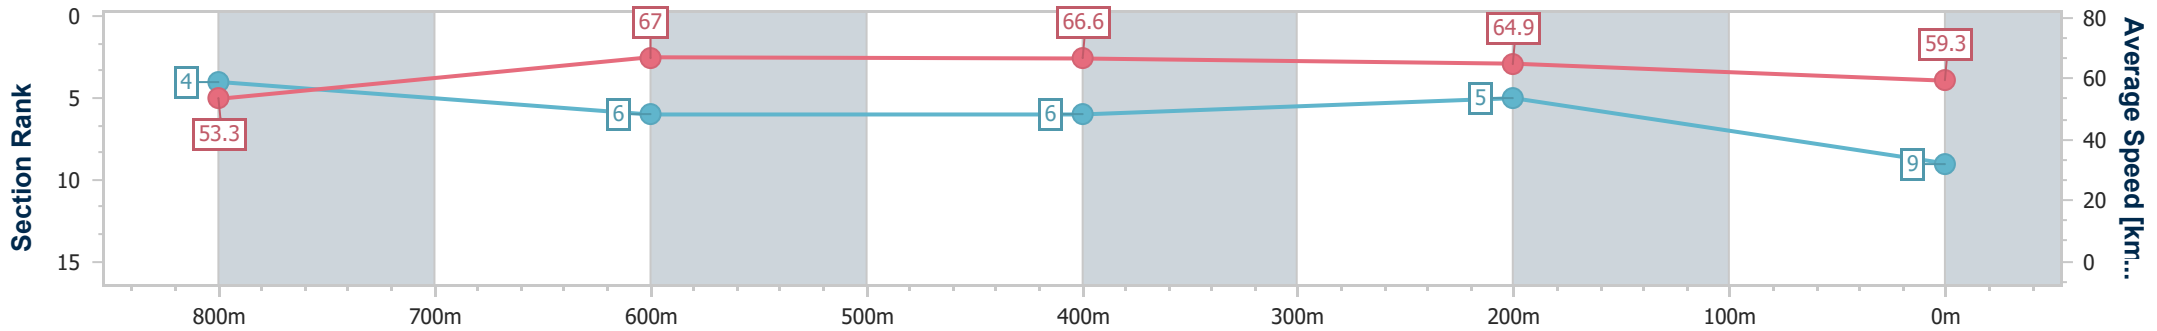

Horse/Jockey Name	Great Aspirations
Final Rank	9
Fastest Section Time (Section)	0:10.84 (800m)
Top Speed [km/h] (Section)	68.1 (800m)
Race State	Finished

Sunshine Coast QLD Professional
Race 5: ACCESS INSULATION SUNSHINE COAST MAGIC
MILLIONS COUNTRY CUP QUALIFIER BENCHMARK 75
Handicap - 1000m

13 December 2024 - 20:08

Track Rating: Soft 6, Weather: Overcast, Rail Position: +9m Entire

Section	Overall	800m	600m	400m	200m
Section Times	0:58.55 [9] (0:13.54)	0:45.01 [4] (0:10.84)	0:34.17 [6] (0:10.89)	0:23.28 [6] (0:11.10)	0:12.18 [5] (0:12.18)
Average Speed [km/h]	53.3	67.0	66.6	64.9	59.3
Top Speed [km/h]	66.7	68.1	68.1	67.1	63.4
Avg. Dist. to Rail [m]	3.8	2.5	2.0	3.8	2.8
Avg. Stride Freq. [Hz]	2.5	2.5	2.5	2.5	2.4
Avg. Stride Length [m]	6.0	7.4	7.3	7.3	6.9

- [ ] Ranking at each section and finish
- -.-.- No data available at this section
- NA No data available