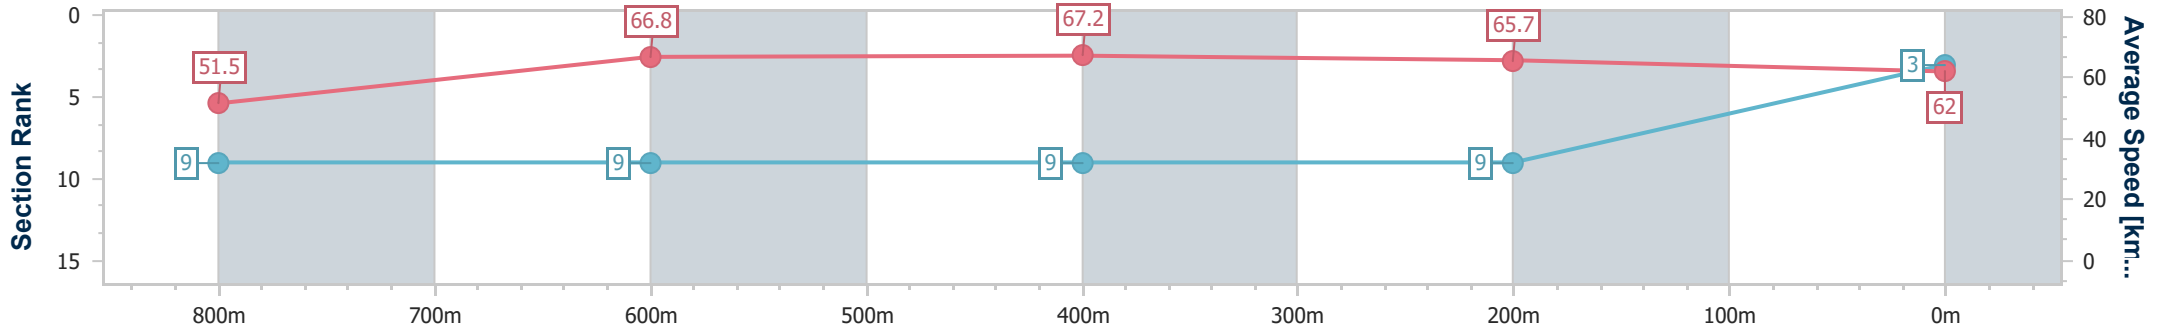

Horse/Jockey Name	Bad Education
Final Rank	3
Fastest Section Time (Section)	0:10.73 (600m)
Top Speed [km/h] (Section)	67.8 (600m)
Race State	Finished

Sunshine Coast QLD Professional
Race 5: ACCESS INSULATION SUNSHINE COAST MAGIC
MILLIONS COUNTRY CUP QUALIFIER BENCHMARK 75
Handicap - 1000m

13 December 2024 - 20:08

Track Rating: Soft 6, Weather: Overcast, Rail Position: +9m Entire

Section	Overall	800m	600m	400m	200m
Section Times	0:58.19 [3] (0:14.00)	0:44.19 [9] (0:10.86)	0:33.33 [9] (0:10.73)	0:22.60 [9] (0:11.01)	0:11.59 [9] (0:11.59)
Average Speed [km/h]	51.5	66.8	67.2	65.7	62.0
Top Speed [km/h]	65.9	67.7	67.8	67.1	64.3
Avg. Dist. to Rail [m]	6.6	2.5	0.8	2.7	5.5
Avg. Stride Freq. [Hz]	2.4	2.5	2.5	2.5	2.5
Avg. Stride Length [m]	6.0	7.2	7.2	7.3	6.8

- [ ] Ranking at each section and finish
- -.-.-.- No data available at this section
- NA No data available