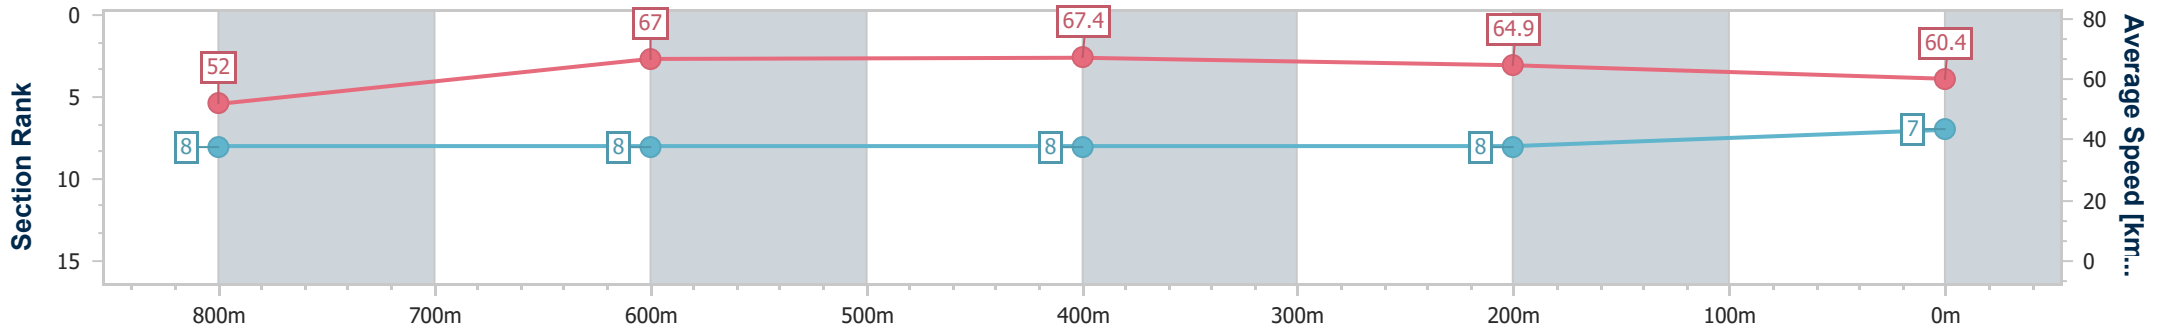

Horse/Jockey Name	Groomed
Final Rank	7
Fastest Section Time (Section)	0:10.81 (600m)
Top Speed [km/h] (Section)	68.9 (600m)
Race State	Finished

Sunshine Coast QLD Professional
Race 5: ACCESS INSULATION SUNSHINE COAST MAGIC
MILLIONS COUNTRY CUP QUALIFIER BENCHMARK 75
Handicap - 1000m

13 December 2024 - 20:08

Track Rating: Soft 6, Weather: Overcast, Rail Position: +9m Entire

Section	Overall	800m	600m	400m	200m
Section Times	0:58.48 [7] (0:13.79)	0:44.69 [8] (0:10.88)	0:33.81 [8] (0:10.81)	0:23.00 [8] (0:11.09)	0:11.91 [8] (0:11.91)
Average Speed [km/h]	52.0	67.0	67.4	64.9	60.4
Top Speed [km/h]	66.9	67.3	68.9	67.3	62.3
Avg. Dist. to Rail [m]	4.4	2.2	2.5	4.2	5.2
Avg. Stride Freq. [Hz]	2.3	2.4	2.4	2.3	2.3
Avg. Stride Length [m]	6.2	7.6	7.7	7.7	7.3

- [ ] Ranking at each section and finish
- -.-.- No data available at this section
- NA No data available