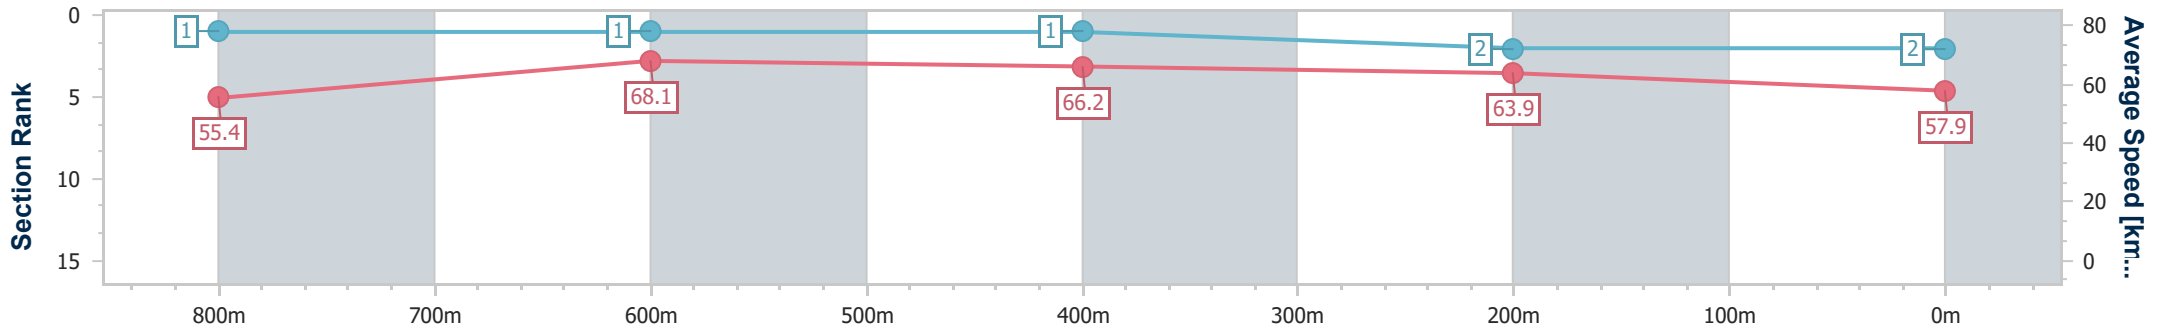

Horse/Jockey Name	Chakra Boy
Final Rank	2
Fastest Section Time (Section)	0:10.59 (800m)
Top Speed [km/h] (Section)	70.2 (Overall)
Race State	Finished

Sunshine Coast QLD Professional
Race 5: ACCESS INSULATION SUNSHINE COAST MAGIC
MILLIONS COUNTRY CUP QUALIFIER BENCHMARK 75
Handicap - 1000m

13 December 2024 - 20:08

Track Rating: Soft 6, Weather: Overcast, Rail Position: +9m Entire

Section	Overall	800m	600m	400m	200m
Section Times	0:58.18 [2] (0:12.96)	0:45.22 [1] (0:10.59)	0:34.63 [1] (0:10.92)	0:23.71 [1] (0:11.31)	0:12.40 [2] (0:12.40)
Average Speed [km/h]	55.4	68.1	66.2	63.9	57.9
Top Speed [km/h]	70.2	69.6	67.1	65.5	61.3
Avg. Dist. to Rail [m]	6.8	0.7	0.6	0.3	0.6
Avg. Stride Freq. [Hz]	2.6	2.6	2.5	2.5	2.3
Avg. Stride Length [m]	5.9	7.2	7.2	7.2	6.9

- [ ] Ranking at each section and finish
- -.-.- No data available at this section
- NA No data available