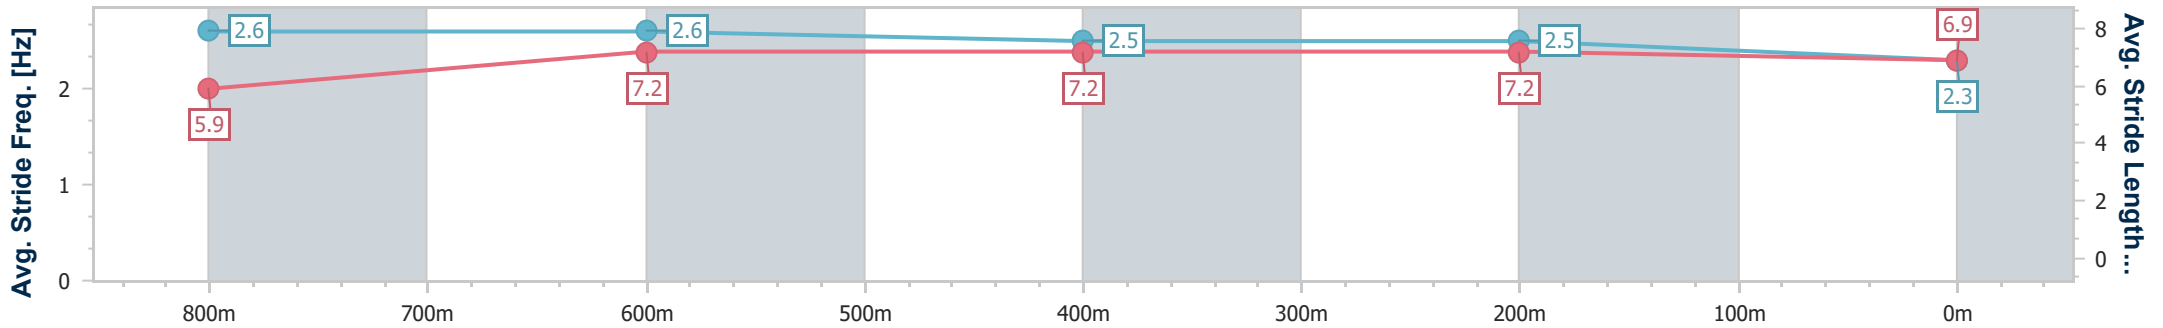

Horse/Jockey Name	Chakra Boy
Final Rank	2
Fastest Section Time (Section)	0:10.59 (800m)
Top Speed [km/h] (Section)	70.2 (Overall)
Race State	Finished

Sunshine Coast QLD Professional
Race 5: ACCESS INSULATION SUNSHINE COAST MAGIC
MILLIONS COUNTRY CUP QUALIFIER BENCHMARK 75
Handicap - 1000m

13 December 2024 - 20:08

Track Rating: Soft 6, Weather: Overcast, Rail Position: +9m Entire

Section	Overall	800m	600m	400m	200m
Section Times	0:58.18 [2] (0:12.96)	0:45.22 [1] (0:10.59)	0:34.63 [1] (0:10.92)	0:23.71 [1] (0:11.31)	0:12.40 [2] (0:12.40)
Average Speed [km/h]	55.4	68.1	66.2	63.9	57.9
Top Speed [km/h]	70.2	69.6	67.1	65.5	61.3
Avg. Dist. to Rail [m]	6.8	0.7	0.6	0.3	0.6
Avg. Stride Freq. [Hz]	2.6	2.6	2.5	2.5	2.3
Avg. Stride Length [m]	5.9	7.2	7.2	7.2	6.9

- [ ] Ranking at each section and finish
- -.-.- No data available at this section
- NA No data available