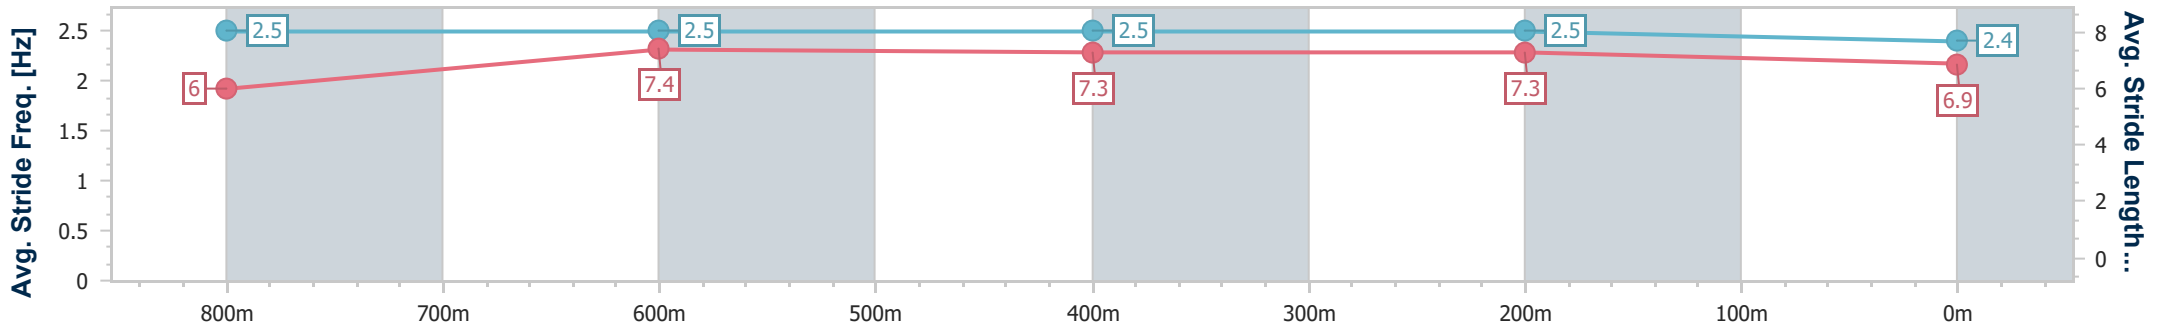

Horse/Jockey Name	Great Aspirations
Final Rank	9
Fastest Section Time (Section)	0:10.84 (800m)
Top Speed [km/h] (Section)	68.1 (800m)
Race State	Finished

Sunshine Coast QLD Professional
Race 5: ACCESS INSULATION SUNSHINE COAST MAGIC
MILLIONS COUNTRY CUP QUALIFIER BENCHMARK 75
Handicap - 1000m

13 December 2024 - 20:08

Track Rating: Soft 6, Weather: Overcast, Rail Position: +9m Entire

Section	Overall	800m	600m	400m	200m
Section Times	0:58.55 [9] (0:13.54)	0:45.01 [4] (0:10.84)	0:34.17 [6] (0:10.89)	0:23.28 [6] (0:11.10)	0:12.18 [5] (0:12.18)
Average Speed [km/h]	53.3	67.0	66.6	64.9	59.3
Top Speed [km/h]	66.7	68.1	68.1	67.1	63.4
Avg. Dist. to Rail [m]	3.8	2.5	2.0	3.8	2.8
Avg. Stride Freq. [Hz]	2.5	2.5	2.5	2.5	2.4
Avg. Stride Length [m]	6.0	7.4	7.3	7.3	6.9

- [ ] Ranking at each section and finish
- -.-.- No data available at this section
- NA No data available