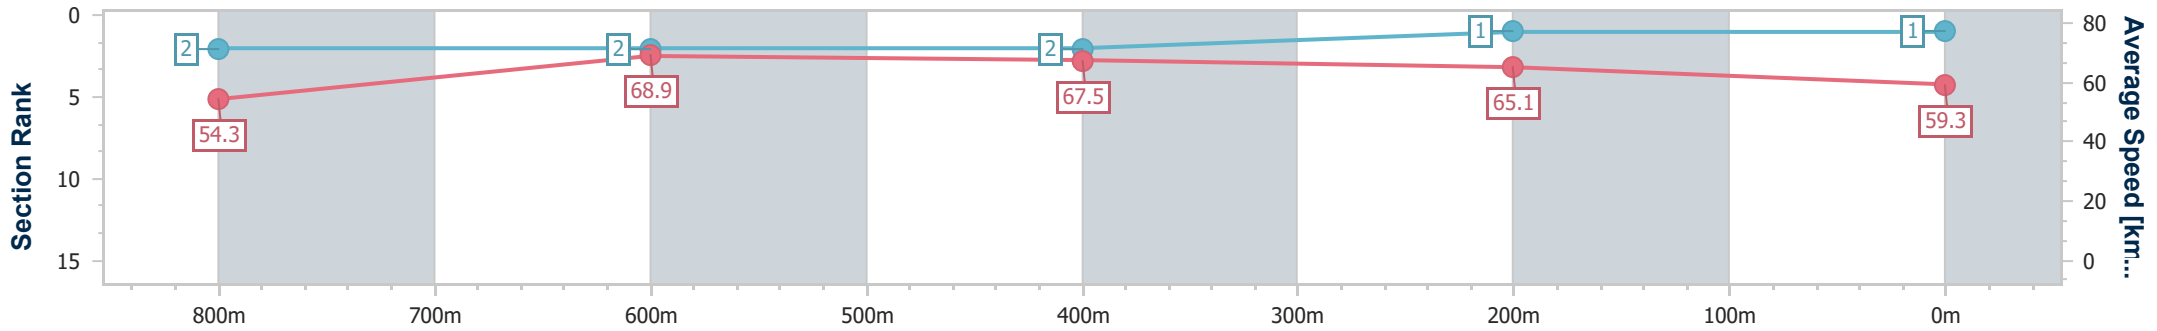

Horse/Jockey Name	Economics
Final Rank	1
Fastest Section Time (Section)	0:10.50 (800m)
Top Speed [km/h] (Section)	69.4 (800m)
Race State	Finished

Sunshine Coast QLD Professional
Race 5: ACCESS INSULATION SUNSHINE COAST MAGIC
MILLIONS COUNTRY CUP QUALIFIER BENCHMARK 75
Handicap - 1000m

13 December 2024 - 20:08

Track Rating: Soft 6, Weather: Overcast, Rail Position: +9m Entire

Section	Overall	800m	600m	400m	200m
Section Times	0:57.64 [1] (0:13.22)	0:44.42 [2] (0:10.50)	0:33.92 [2] (0:10.77)	0:23.15 [2] (0:11.03)	0:12.12 [1] (0:12.12)
Average Speed [km/h]	54.3	68.9	67.5	65.1	59.3
Top Speed [km/h]	68.6	69.4	68.8	67.4	63.0
Avg. Dist. to Rail [m]	5.7	1.5	1.3	2.1	1.8
Avg. Stride Freq. [Hz]	2.4	2.5	2.4	2.4	2.2
Avg. Stride Length [m]	6.3	7.7	7.7	7.5	7.4

- [ ] Ranking at each section and finish
- -.-.-.- No data available at this section
- NA No data available