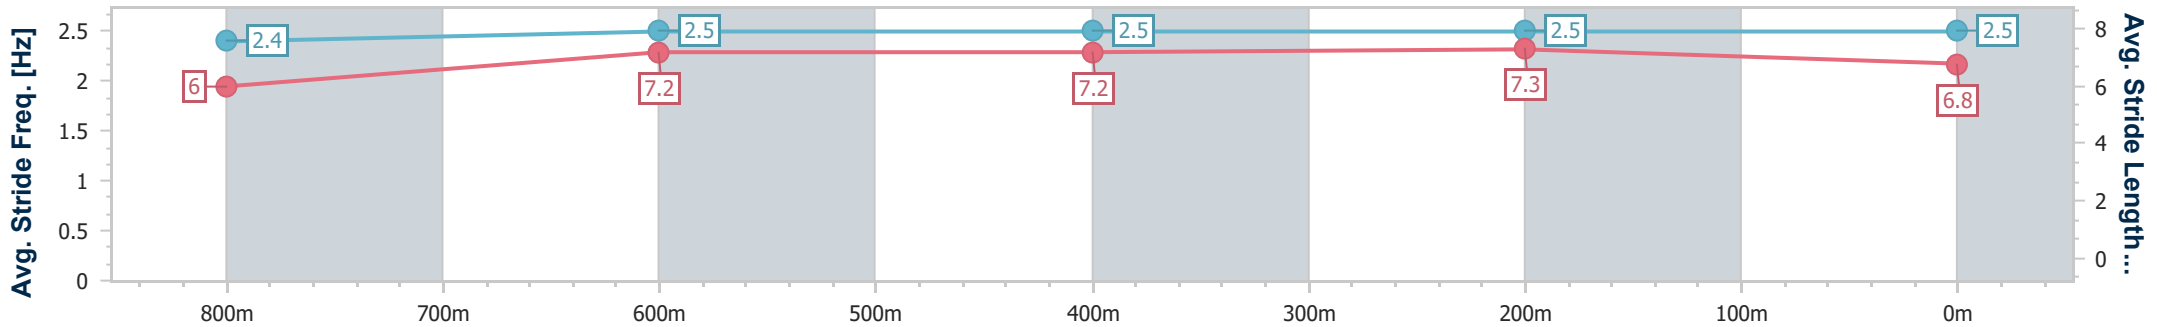

Horse/Jockey Name	Bad Education
Final Rank	3
Fastest Section Time (Section)	0:10.73 (600m)
Top Speed [km/h] (Section)	67.8 (600m)
Race State	Finished

Sunshine Coast QLD Professional
Race 5: ACCESS INSULATION SUNSHINE COAST MAGIC
MILLIONS COUNTRY CUP QUALIFIER BENCHMARK 75
Handicap - 1000m

13 December 2024 - 20:08

Track Rating: Soft 6, Weather: Overcast, Rail Position: +9m Entire

Section	Overall	800m	600m	400m	200m
Section Times	0:58.19 [3] (0:14.00)	0:44.19 [9] (0:10.86)	0:33.33 [9] (0:10.73)	0:22.60 [9] (0:11.01)	0:11.59 [9] (0:11.59)
Average Speed [km/h]	51.5	66.8	67.2	65.7	62.0
Top Speed [km/h]	65.9	67.7	67.8	67.1	64.3
Avg. Dist. to Rail [m]	6.6	2.5	0.8	2.7	5.5
Avg. Stride Freq. [Hz]	2.4	2.5	2.5	2.5	2.5
Avg. Stride Length [m]	6.0	7.2	7.2	7.3	6.8

- [ ] Ranking at each section and finish
- -.-.-.- No data available at this section
- NA No data available