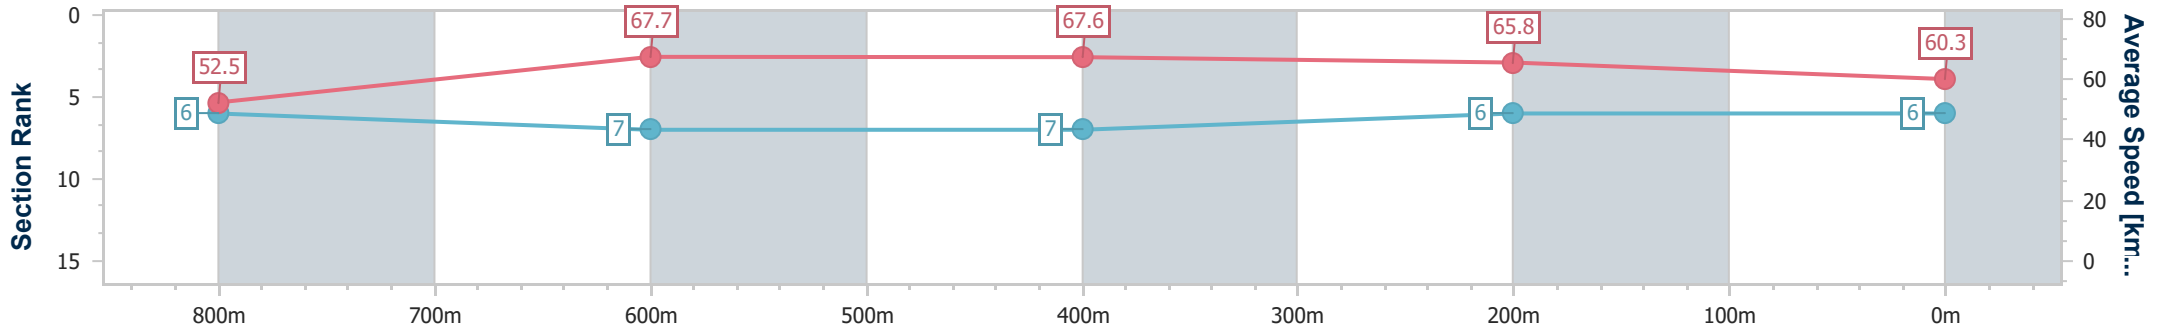

Horse/Jockey Name	Quade
Final Rank	6
Fastest Section Time (Section)	0:10.84 (800m)
Top Speed [km/h] (Section)	69.0 (800m)
Race State	Finished

Sunshine Coast QLD Professional
Race 5: ACCESS INSULATION SUNSHINE COAST MAGIC
MILLIONS COUNTRY CUP QUALIFIER BENCHMARK 75
Handicap - 1000m

13 December 2024 - 20:08

Track Rating: Soft 6, Weather: Overcast, Rail Position: +9m Entire

Section	Overall	800m	600m	400m	200m
Section Times	0:58.37 [6] (0:13.70)	0:44.67 [6] (0:10.84)	0:33.83 [7] (0:10.93)	0:22.90 [7] (0:10.95)	0:11.95 [6] (0:11.95)
Average Speed [km/h]	52.5	67.7	67.6	65.8	60.3
Top Speed [km/h]	67.2	69.0	68.8	67.3	63.9
Avg. Dist. to Rail [m]	5.8	4.6	4.5	5.1	5.6
Avg. Stride Freq. [Hz]	2.4	2.5	2.4	2.4	2.3
Avg. Stride Length [m]	6.1	7.6	7.7	7.6	7.1

- [ ] Ranking at each section and finish
- -.-.-.- No data available at this section
- NA No data available