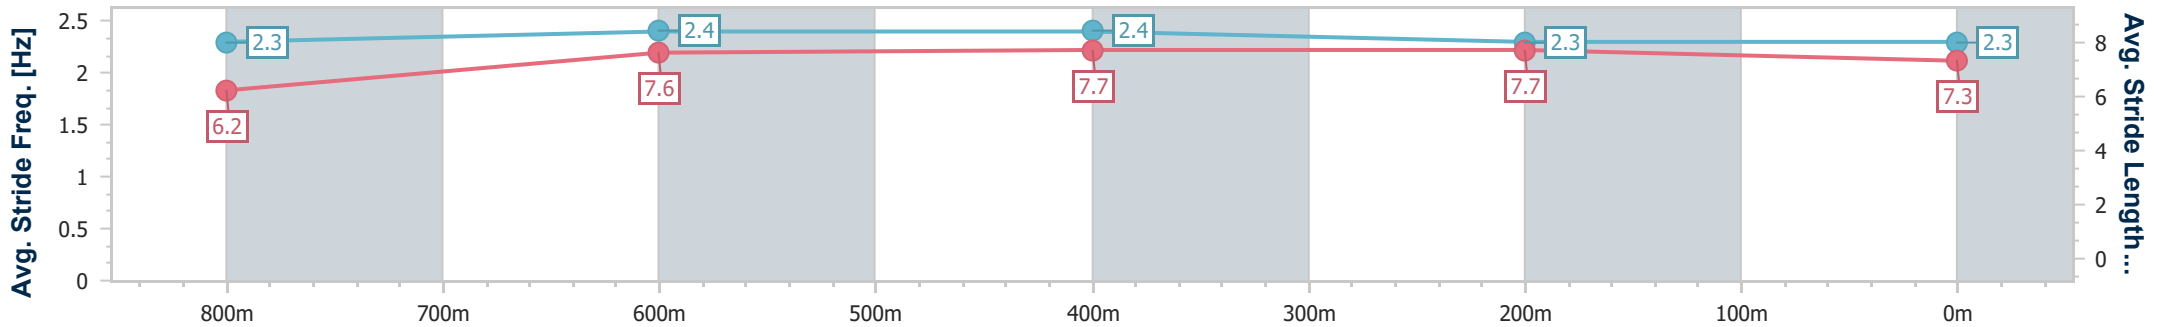

Horse/Jockey Name	Groomed
Final Rank	7
Fastest Section Time (Section)	0:10.81 (600m)
Top Speed [km/h] (Section)	68.9 (600m)
Race State	Finished

Sunshine Coast QLD Professional
Race 5: ACCESS INSULATION SUNSHINE COAST MAGIC
MILLIONS COUNTRY CUP QUALIFIER BENCHMARK 75
Handicap - 1000m

13 December 2024 - 20:08

Track Rating: Soft 6, Weather: Overcast, Rail Position: +9m Entire

Section	Overall	800m	600m	400m	200m
Section Times	0:58.48 [7] (0:13.79)	0:44.69 [8] (0:10.88)	0:33.81 [8] (0:10.81)	0:23.00 [8] (0:11.09)	0:11.91 [8] (0:11.91)
Average Speed [km/h]	52.0	67.0	67.4	64.9	60.4
Top Speed [km/h]	66.9	67.3	68.9	67.3	62.3
Avg. Dist. to Rail [m]	4.4	2.2	2.5	4.2	5.2
Avg. Stride Freq. [Hz]	2.3	2.4	2.4	2.3	2.3
Avg. Stride Length [m]	6.2	7.6	7.7	7.7	7.3

- [ ] Ranking at each section and finish
- -.-.- No data available at this section
- NA No data available