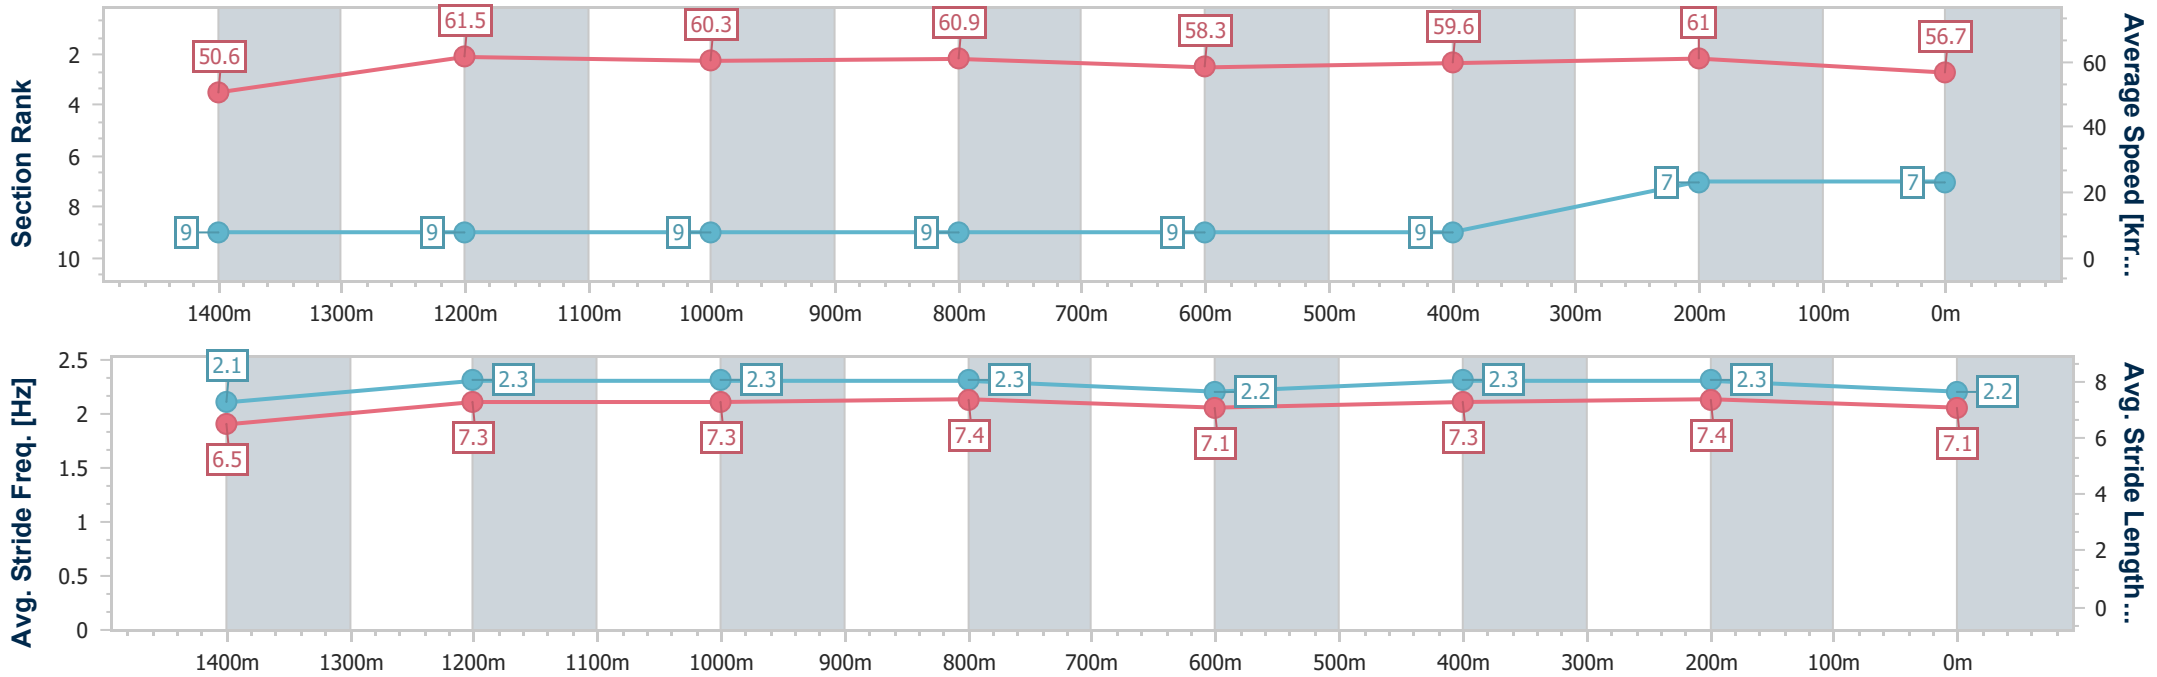

Sunshine Coast QLD Professional

Race 7: JPI LININGS BENCHMARK 62 Handicap - 1600m

13 December 2024 - 21:08

Track Rating: Soft 6, Weather: Overcast, Rail Position: +9m Entire

Section	Overall	1400m	1200m	1000m	800m	600m	400m	200m					
Section Times	1:38.91 [7] (0:14.24)	1:24.67 [9] (0:11.78)	1:12.89 [9] (0:11.98)	1:00.91 [9] (0:11.87)	0:49.04 [9] (0:12.46)	0:36.58 [9] (0:12.10)	0:24.48 [9] (0:11.77)	0:12.71 [7] (0:12.71)					
Average Speed [km/h]	50.6	61.5	60.3	60.9	58.3	59.6	61.0	56.7					
Top Speed [km/h]	62.3	63.0	60.9	62.5	59.9	60.5	62.4	59.3					
Avg. Dist. to Rail [m]	6.9	3.3	2.6	1.9	1.1	0.3	0.4	2.9					
Avg. Stride Freq. [Hz]	2.1	2.3	2.3	2.3	2.2	2.3	2.3	2.2					
Avg. Stride Length [m]	6.5	7.3	7.3	7.4	7.1	7.3	7.4	7.1					

- [] Ranking at each section and finish
- :-:- No data available at this section
- NA No data available

Horse/Jockey Name	Barello
Final Rank	8
Fastest Section Time (Section)	0:11.80 (1200m)
Top Speed [km/h] (Section)	63.9 (Overall)
Race State	Finished