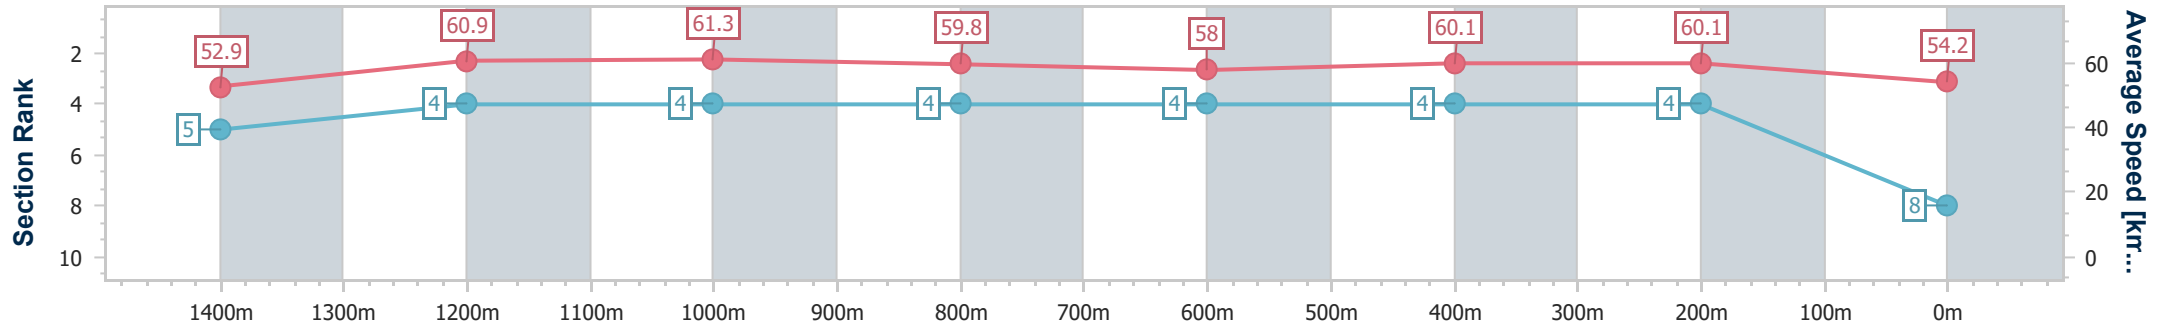

- [] Ranking at each section and finish
- :-:- No data available at this section
- NA No data available

Horse/Jockey Name	Barello
Final Rank	8
Fastest Section Time (Section)	0:11.80 (1200m)
Top Speed [km/h] (Section)	63.9 (Overall)
Race State	Finished

Sunshine Coast QLD Professional

Race 7: JPI LININGS BENCHMARK 62 Handicap - 1600m

13 December 2024 - 21:08

Track Rating: Soft 6, Weather: Overcast, Rail Position: +9m Entire

Section	Overall	1400m	1200m	1000m	800m	600m	400m	200m
Section Times	1:39.11 [8] (0:13.63)	1:25.48 [5] (0:11.83)	1:13.65 [4] (0:11.80)	1:01.85 [4] (0:12.11)	0:49.74 [4] (0:12.49)	0:37.25 [4] (0:12.01)	0:25.24 [4] (0:11.99)	0:13.25 [4] (0:13.25)
Average Speed [km/h]	52.9	60.9	61.3	59.8	58.0	60.1	60.1	54.2
Top Speed [km/h]	63.9	63.5	61.9	62.3	59.3	61.1	62.0	58.2
Avg. Dist. to Rail [m]	2.3	2.0	2.2	2.0	1.3	0.3	0.9	1.3
Avg. Stride Freq. [Hz]	2.2	2.2	2.1	2.1	2.1	2.2	2.2	2.1
Avg. Stride Length [m]	6.6	7.7	8.0	7.8	7.7	7.7	7.7	7.2

- [] Ranking at each section and finish
- .-.- No data available at this section
- NA No data available

Horse/Jockey Name	Damiani
Final Rank	9
Fastest Section Time (Section)	0:11.86 (1200m)
Top Speed [km/h] (Section)	62.9 (Overall)
Race State	Finished