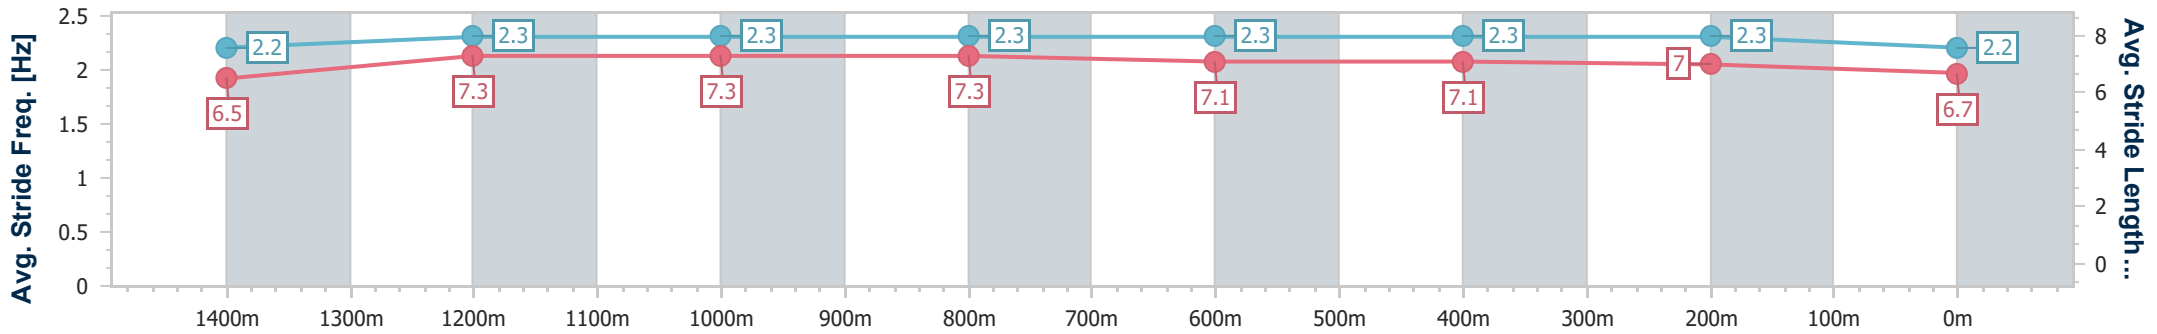

- [] Ranking at each section and finish
- .-.- No data available at this section
- NA No data available

Horse/Jockey Name	Damiani
Final Rank	9
Fastest Section Time (Section)	0:11.86 (1200m)
Top Speed [km/h] (Section)	62.9 (Overall)
Race State	Finished

Sunshine Coast QLD Professional

Race 7: JPI LININGS BENCHMARK 62 Handicap - 1600m

13 December 2024 - 21:08

Track Rating: Soft 6, Weather: Overcast, Rail Position: +9m Entire

Section	Overall	1400m	1200m	1000m	800m	600m	400m	200m
Section Times	1:40.71 [9] (0:13.69)	1:27.02 [6] (0:11.96)	1:15.06 [6] (0:11.86)	1:03.20 [6] (0:12.01)	0:51.19 [5] (0:12.52)	0:38.67 [5] (0:12.36)	0:26.31 [8] (0:12.45)	0:13.86 [9] (0:13.86)
Average Speed [km/h]	52.7	60.8	60.8	60.6	58.6	59.2	57.8	51.9
Top Speed [km/h]	62.9	62.7	61.5	61.9	60.3	60.3	59.0	54.3
Avg. Dist. to Rail [m]	8.4	4.5	4.1	3.5	3.1	2.8	4.7	4.7
Avg. Stride Freq. [Hz]	2.2	2.3	2.3	2.3	2.3	2.3	2.3	2.2
Avg. Stride Length [m]	6.5	7.3	7.3	7.3	7.1	7.1	7.0	6.7

- [] Ranking at each section and finish
- .-.- No data available at this section
- NA No data available