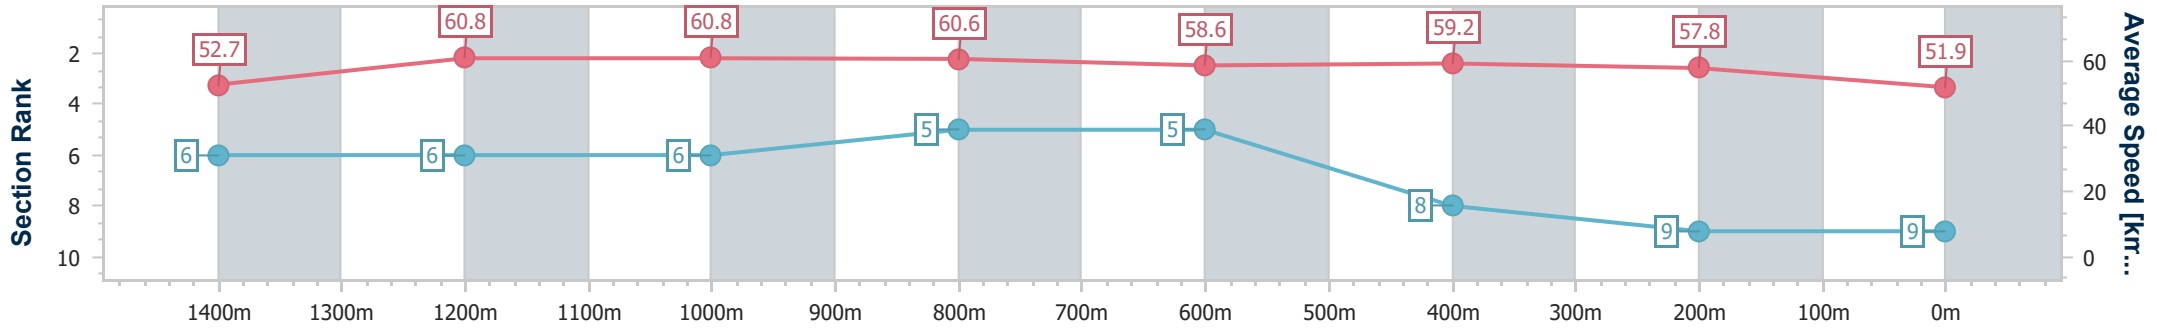

- [] Ranking at each section and finish
- .-.- No data available at this section
- NA No data available

Horse/Jockey Name	Damiani
Final Rank	9
Fastest Section Time (Section)	0:11.86 (1200m)
Top Speed [km/h] (Section)	62.9 (Overall)
Race State	Finished

Sunshine Coast QLD Professional

Race 7: JPI LININGS BENCHMARK 62 Handicap - 1600m

13 December 2024 - 21:08

Track Rating: Soft 6, Weather: Overcast, Rail Position: +9m Entire

Section	Overall	1400m	1200m	1000m	800m	600m	400m	200m
Section Times	1:40.71 [9] (0:13.69)	1:27.02 [6] (0:11.96)	1:15.06 [6] (0:11.86)	1:03.20 [6] (0:12.01)	0:51.19 [5] (0:12.52)	0:38.67 [5] (0:12.36)	0:26.31 [8] (0:12.45)	0:13.86 [9] (0:13.86)
Average Speed [km/h]	52.7	60.8	60.8	60.6	58.6	59.2	57.8	51.9
Top Speed [km/h]	62.9	62.7	61.5	61.9	60.3	60.3	59.0	54.3
Avg. Dist. to Rail [m]	8.4	4.5	4.1	3.5	3.1	2.8	4.7	4.7
Avg. Stride Freq. [Hz]	2.2	2.3	2.3	2.3	2.3	2.3	2.3	2.2
Avg. Stride Length [m]	6.5	7.3	7.3	7.3	7.1	7.1	7.0	6.7

- [] Ranking at each section and finish
- .-.- No data available at this section
- NA No data available