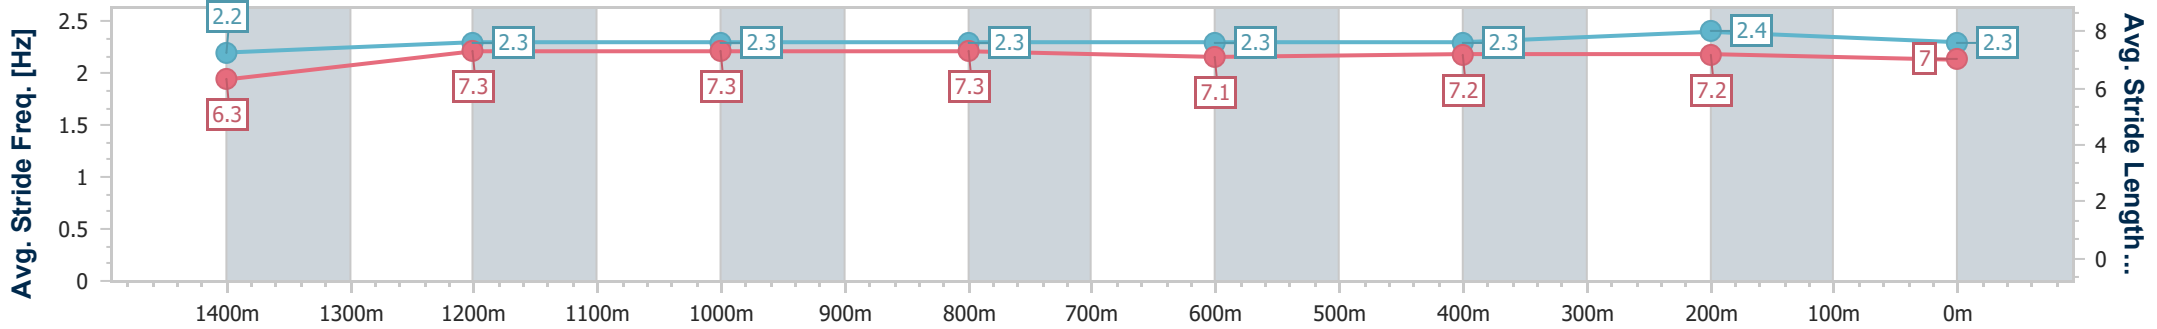

Sunshine Coast QLD Professional

Race 7: JPI LININGS BENCHMARK 62 Handicap - 1600m

13 December 2024 - 21:08

Track Rating: Soft 6, Weather: Overcast, Rail Position: +9m Entire

Section	Overall	1400m	1200m	1000m	800m	600m	400m	200m
Section Times	1:38.71 [3] (0:13.83)	1:24.88 [7] (0:11.93)	1:12.95 [7] (0:11.91)	1:01.04 [8] (0:12.04)	0:49.00 [8] (0:12.60)	0:36.40 [8] (0:12.07)	0:24.33 [7] (0:11.83)	0:12.50 [8] (0:12.50)
Average Speed [km/h]	52.2	60.8	60.6	60.1	58.0	60.3	60.8	57.6
Top Speed [km/h]	62.8	63.1	61.3	62.6	60.0	61.4	62.5	59.9
Avg. Dist. to Rail [m]	4.5	2.9	2.9	2.4	2.3	2.0	4.6	6.3
Avg. Stride Freq. [Hz]	2.2	2.3	2.3	2.3	2.3	2.3	2.4	2.3
Avg. Stride Length [m]	6.3	7.3	7.3	7.3	7.1	7.2	7.2	7.0