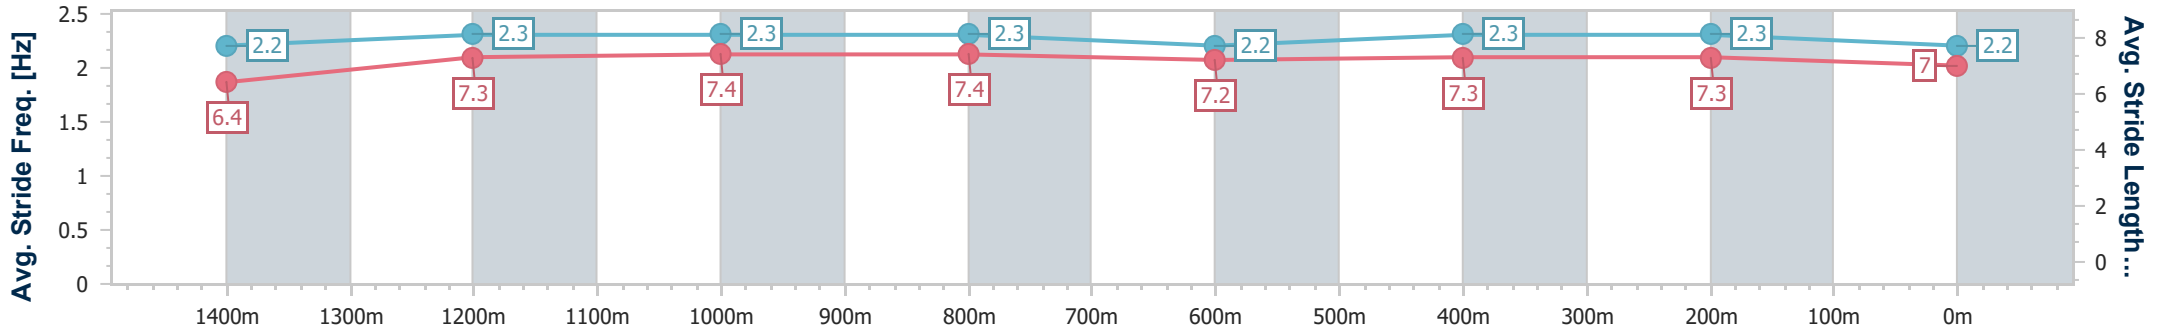

Sunshine Coast QLD Professional

Race 7: JPI LININGS BENCHMARK 62 Handicap - 1600m

13 December 2024 - 21:08

Track Rating: Soft 6, Weather: Overcast, Rail Position: +9m Entire

Section	Overall	1400m	1200m	1000m	800m	600m	400m	200m
Section Times	1:38.85 [6] (0:14.09)	1:24.76 [8] (0:11.73)	1:13.03 [8] (0:11.79)	1:01.24 [7] (0:11.99)	0:49.25 [7] (0:12.51)	0:36.74 [7] (0:12.08)	0:24.66 [5] (0:11.82)	0:12.84 [6] (0:12.84)
Average Speed [km/h]	51.2	61.5	61.1	60.4	57.8	60.1	60.9	56.1
Top Speed [km/h]	65.3	65.3	62.2	62.2	59.8	62.0	62.4	59.3
Avg. Dist. to Rail [m]	5.5	2.3	2.0	1.8	0.9	1.3	3.5	4.0
Avg. Stride Freq. [Hz]	2.2	2.3	2.3	2.3	2.2	2.3	2.3	2.2
Avg. Stride Length [m]	6.4	7.3	7.4	7.4	7.2	7.3	7.3	7.0