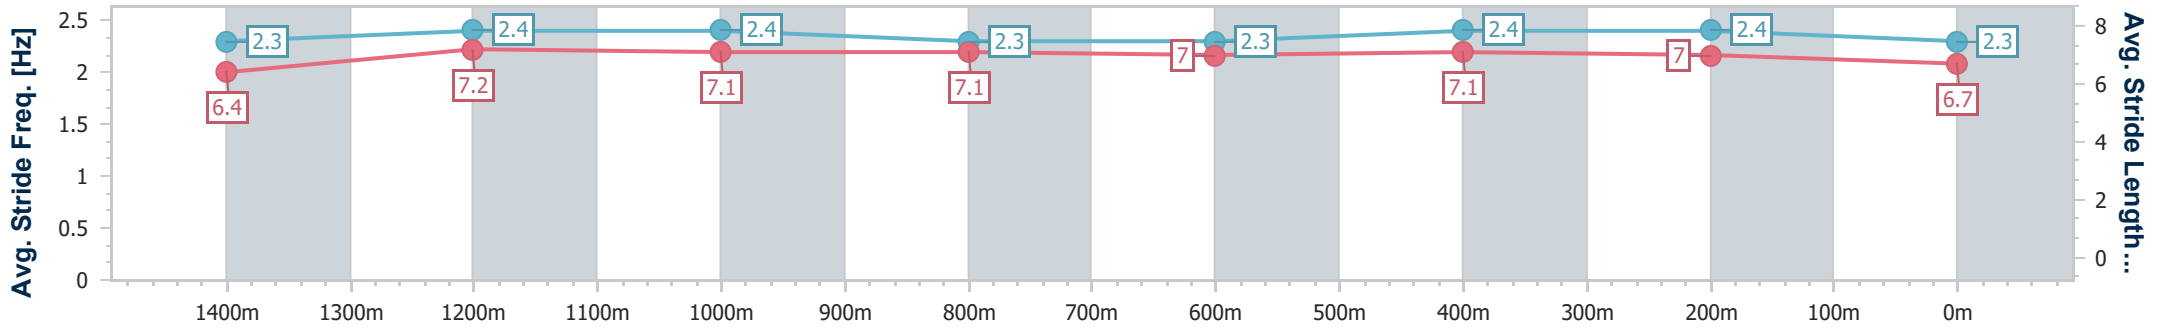

Sunshine Coast QLD Professional

Race 7: JPI LININGS BENCHMARK 62 Handicap - 1600m

13 December 2024 - 21:08

Track Rating: Soft 6, Weather: Overcast, Rail Position: +9m Entire

Section	Overall	1400m	1200m	1000m	800m	600m	400m	200m
Section Times	1:38.51 [1] (0:13.42)	1:25.09 [2] (0:11.81)	1:13.28 [2] (0:11.78)	1:01.50 [3] (0:12.26)	0:49.24 [3] (0:12.48)	0:36.76 [3] (0:12.06)	0:24.70 [3] (0:11.95)	0:12.75 [3] (0:12.75)
Average Speed [km/h]	53.7	61.4	61.4	59.2	58.2	60.5	60.4	56.3
Top Speed [km/h]	63.8	63.5	61.9	61.8	60.3	61.7	61.6	58.0
Avg. Dist. to Rail [m]	5.9	3.4	3.1	3.0	2.0	2.2	2.4	1.9
Avg. Stride Freq. [Hz]	2.3	2.4	2.4	2.3	2.3	2.4	2.4	2.3
Avg. Stride Length [m]	6.4	7.2	7.1	7.1	7.0	7.1	7.0	6.7