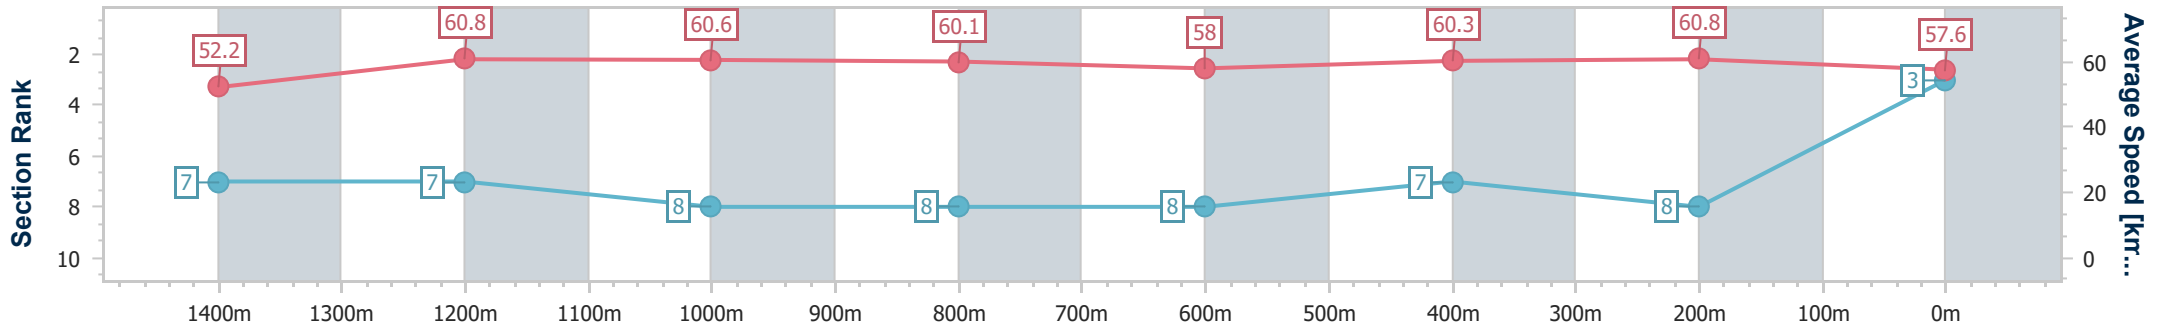

Sunshine Coast QLD Professional

Race 7: JPI LININGS BENCHMARK 62 Handicap - 1600m

13 December 2024 - 21:08

Track Rating: Soft 6, Weather: Overcast, Rail Position: +9m Entire

Section	Overall	1400m	1200m	1000m	800m	600m	400m	200m
Section Times	1:38.71 [3] (0:13.83)	1:24.88 [7] (0:11.93)	1:12.95 [7] (0:11.91)	1:01.04 [8] (0:12.04)	0:49.00 [8] (0:12.60)	0:36.40 [8] (0:12.07)	0:24.33 [7] (0:11.83)	0:12.50 [8] (0:12.50)
Average Speed [km/h]	52.2	60.8	60.6	60.1	58.0	60.3	60.8	57.6
Top Speed [km/h]	62.8	63.1	61.3	62.6	60.0	61.4	62.5	59.9
Avg. Dist. to Rail [m]	4.5	2.9	2.9	2.4	2.3	2.0	4.6	6.3
Avg. Stride Freq. [Hz]	2.2	2.3	2.3	2.3	2.3	2.3	2.4	2.3
Avg. Stride Length [m]	6.3	7.3	7.3	7.3	7.1	7.2	7.2	7.0