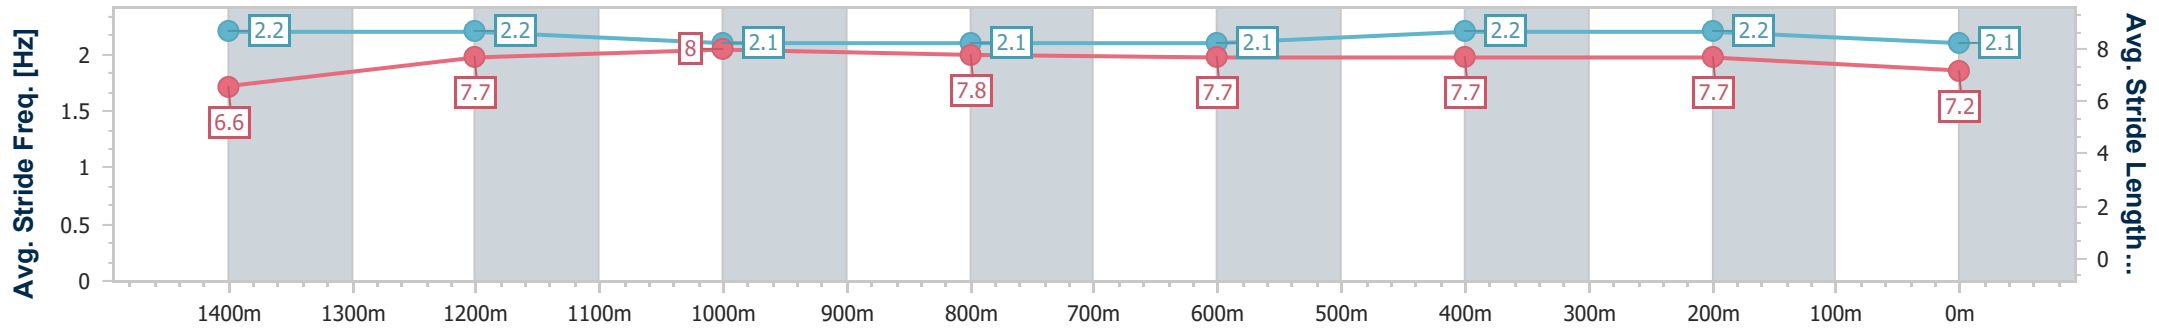

- [] Ranking at each section and finish
- :-:- No data available at this section
- NA No data available

Horse/Jockey Name	Barello
Final Rank	8
Fastest Section Time (Section)	0:11.80 (1200m)
Top Speed [km/h] (Section)	63.9 (Overall)
Race State	Finished

Sunshine Coast QLD Professional

Race 7: JPI LININGS BENCHMARK 62 Handicap - 1600m

13 December 2024 - 21:08

Track Rating: Soft 6, Weather: Overcast, Rail Position: +9m Entire

Section	Overall	1400m	1200m	1000m	800m	600m	400m	200m
Section Times	1:39.11 [8] (0:13.63)	1:25.48 [5] (0:11.83)	1:13.65 [4] (0:11.80)	1:01.85 [4] (0:12.11)	0:49.74 [4] (0:12.49)	0:37.25 [4] (0:12.01)	0:25.24 [4] (0:11.99)	0:13.25 [4] (0:13.25)
Average Speed [km/h]	52.9	60.9	61.3	59.8	58.0	60.1	60.1	54.2
Top Speed [km/h]	63.9	63.5	61.9	62.3	59.3	61.1	62.0	58.2
Avg. Dist. to Rail [m]	2.3	2.0	2.2	2.0	1.3	0.3	0.9	1.3
Avg. Stride Freq. [Hz]	2.2	2.2	2.1	2.1	2.1	2.2	2.2	2.1
Avg. Stride Length [m]	6.6	7.7	8.0	7.8	7.7	7.7	7.7	7.2

- [] Ranking at each section and finish
- .-.- No data available at this section
- NA No data available

Horse/Jockey Name	Damiani
Final Rank	9
Fastest Section Time (Section)	0:11.86 (1200m)
Top Speed [km/h] (Section)	62.9 (Overall)
Race State	Finished