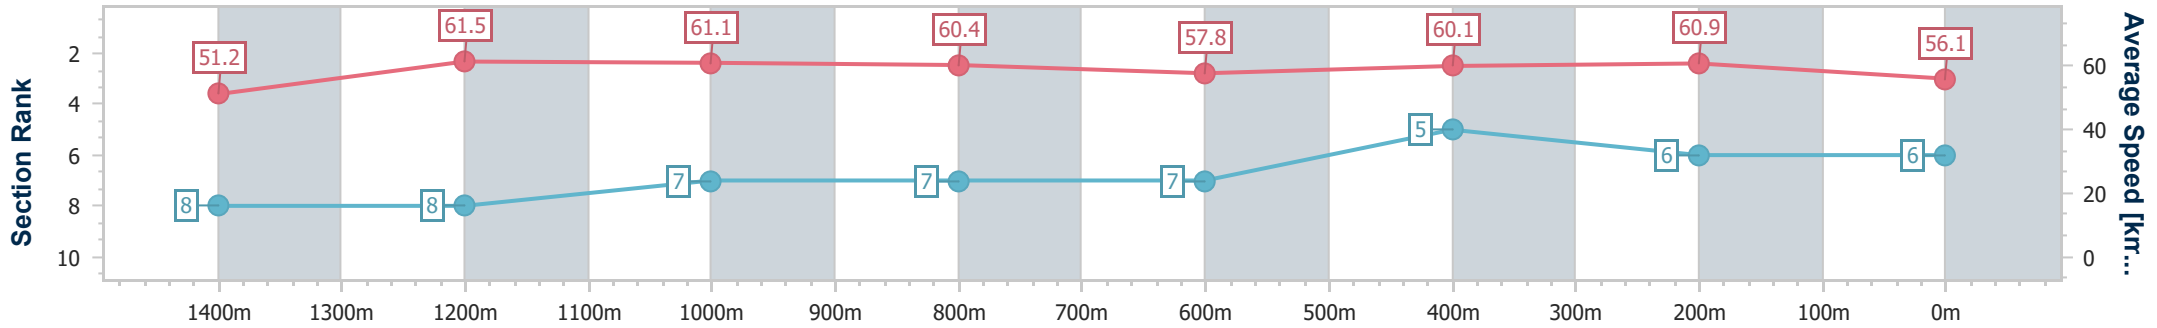

Sunshine Coast QLD Professional

Race 7: JPI LININGS BENCHMARK 62 Handicap - 1600m

13 December 2024 - 21:08

Track Rating: Soft 6, Weather: Overcast, Rail Position: +9m Entire

Section	Overall	1400m	1200m	1000m	800m	600m	400m	200m
Section Times	1:38.85 [6] (0:14.09)	1:24.76 [8] (0:11.73)	1:13.03 [8] (0:11.79)	1:01.24 [7] (0:11.99)	0:49.25 [7] (0:12.51)	0:36.74 [7] (0:12.08)	0:24.66 [5] (0:11.82)	0:12.84 [6] (0:12.84)
Average Speed [km/h]	51.2	61.5	61.1	60.4	57.8	60.1	60.9	56.1
Top Speed [km/h]	65.3	65.3	62.2	62.2	59.8	62.0	62.4	59.3
Avg. Dist. to Rail [m]	5.5	2.3	2.0	1.8	0.9	1.3	3.5	4.0
Avg. Stride Freq. [Hz]	2.2	2.3	2.3	2.3	2.2	2.3	2.3	2.2
Avg. Stride Length [m]	6.4	7.3	7.4	7.4	7.2	7.3	7.3	7.0