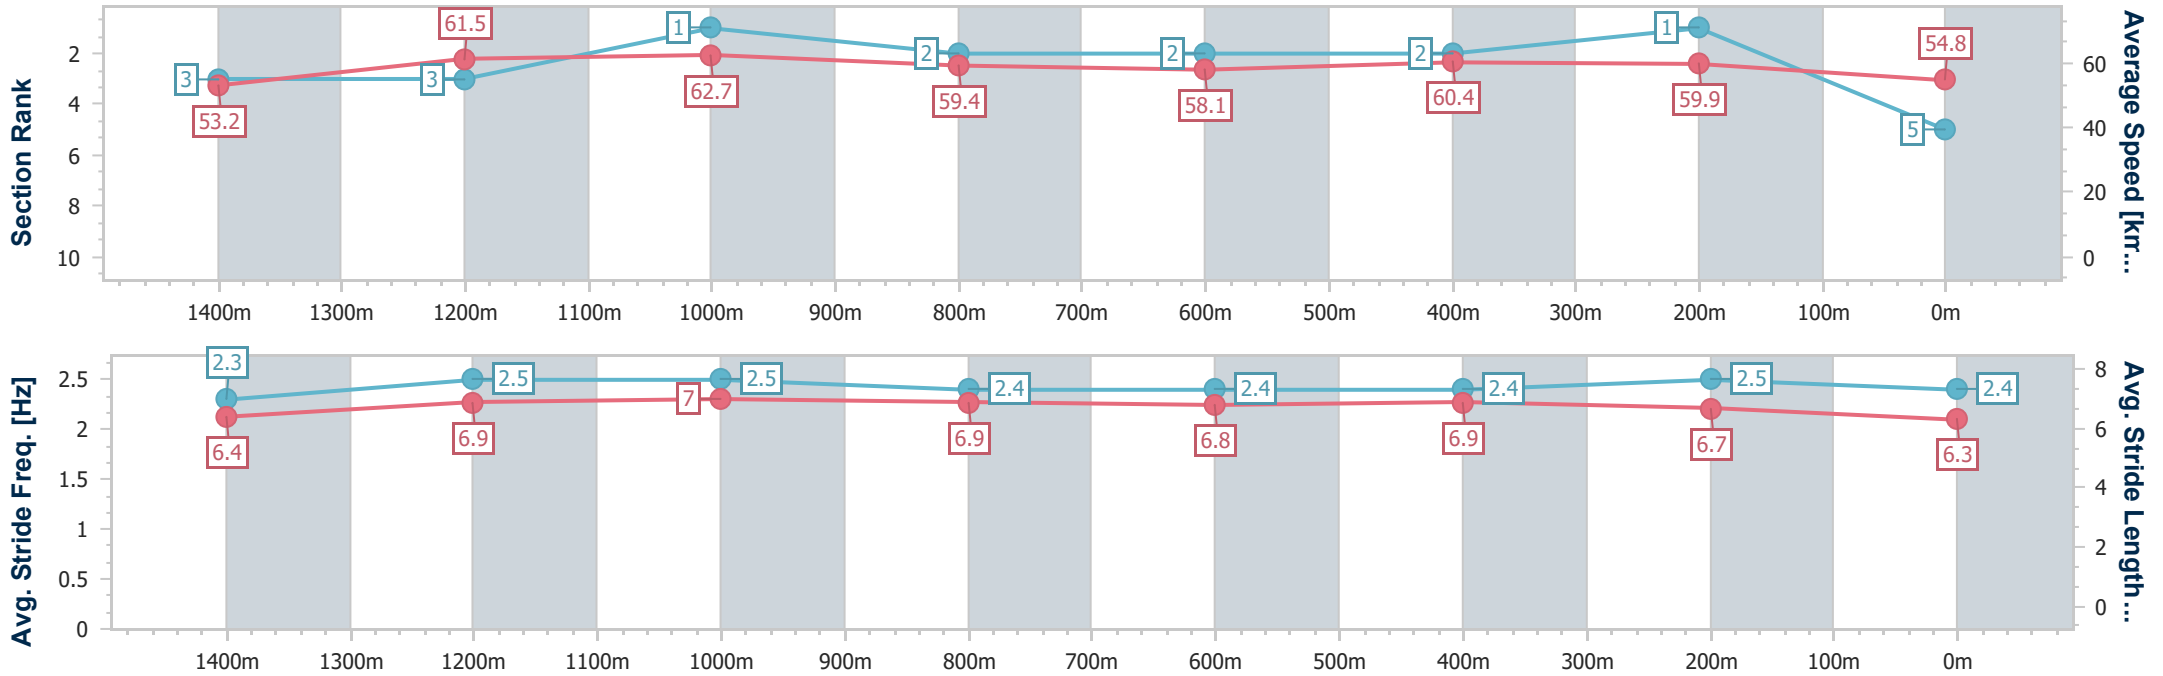

Sunshine Coast QLD Professional

Race 7: JPI LININGS BENCHMARK 62 Handicap - 1600m

13 December 2024 - 21:08

Track Rating: Soft 6, Weather: Overcast, Rail Position: +9m Entire

Section	Overall	1400m	1200m	1000m	800m	600m	400m	200m
Section Times	1:38.83 [5] (0:13.56)	1:25.27 [3] (0:11.85)	1:13.42 [3] (0:11.50)	1:01.92 [1] (0:12.22)	0:49.70 [2] (0:12.52)	0:37.18 [2] (0:11.99)	0:25.19 [2] (0:12.03)	0:13.16 [1] (0:13.16)
Average Speed [km/h]	53.2	61.5	62.7	59.4	58.1	60.4	59.9	54.8
Top Speed [km/h]	63.9	63.6	63.5	62.7	59.9	61.8	61.7	57.5
Avg. Dist. to Rail [m]	7.5	4.2	3.6	2.7	1.9	1.2	1.8	2.1
Avg. Stride Freq. [Hz]	2.3	2.5	2.5	2.4	2.4	2.4	2.5	2.4
Avg. Stride Length [m]	6.4	6.9	7.0	6.9	6.8	6.9	6.7	6.3

- [] Ranking at each section and finish
- .-.- No data available at this section
- NA No data available

Horse/Jockey Name	Magadan
Final Rank	6
Fastest Section Time (Section)	0:11.73 (1400m)
Top Speed [km/h] (Section)	65.3 (1400m)
Race State	Finished