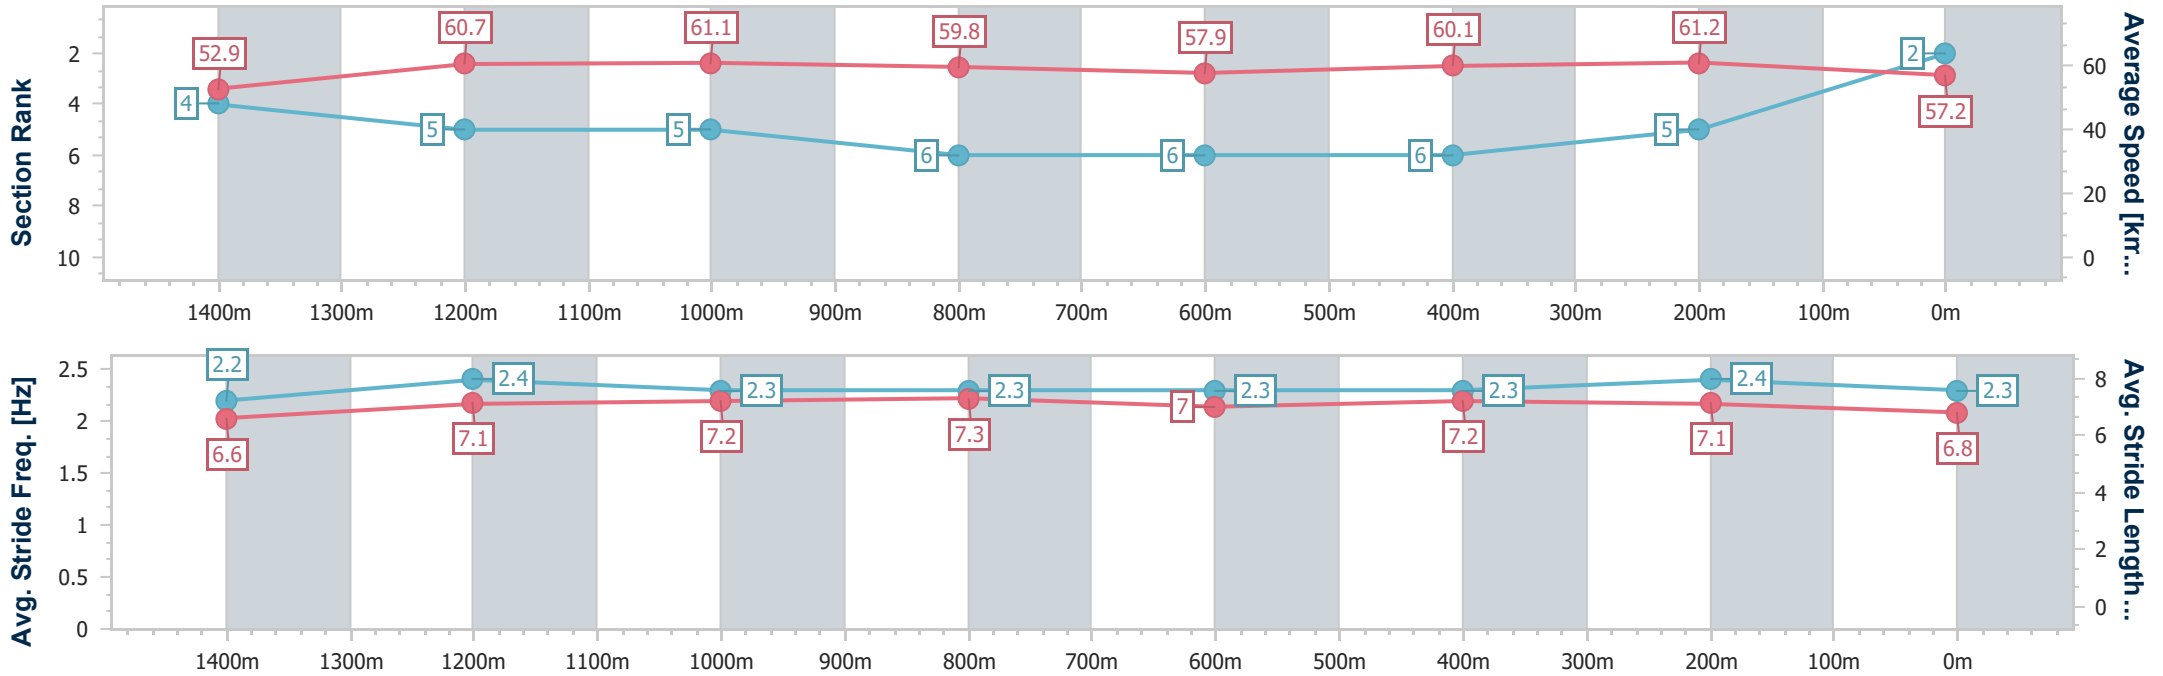

Sunshine Coast QLD Professional

Race 7: JPI LININGS BENCHMARK 62 Handicap - 1600m

13 December 2024 - 21:08

Track Rating: Soft 6, Weather: Overcast, Rail Position: +9m Entire

Section	Overall	1400m	1200m	1000m	800m	600m	400m	200m
Section Times	1:38.56 [2] (0:13.61)	1:24.95 [4] (0:11.94)	1:13.01 [5] (0:11.82)	1:01.19 [5] (0:12.18)	0:49.01 [6] (0:12.54)	0:36.47 [6] (0:12.11)	0:24.36 [6] (0:11.77)	0:12.59 [5] (0:12.59)
Average Speed [km/h]	52.9	60.7	61.1	59.8	57.9	60.1	61.2	57.2
Top Speed [km/h]	65.3	63.2	62.2	62.2	59.9	61.2	62.6	60.5
Avg. Dist. to Rail [m]	3.6	2.7	3.0	2.9	1.8	1.8	4.4	4.4
Avg. Stride Freq. [Hz]	2.2	2.4	2.3	2.3	2.3	2.3	2.4	2.3
Avg. Stride Length [m]	6.6	7.1	7.2	7.3	7.0	7.2	7.1	6.8