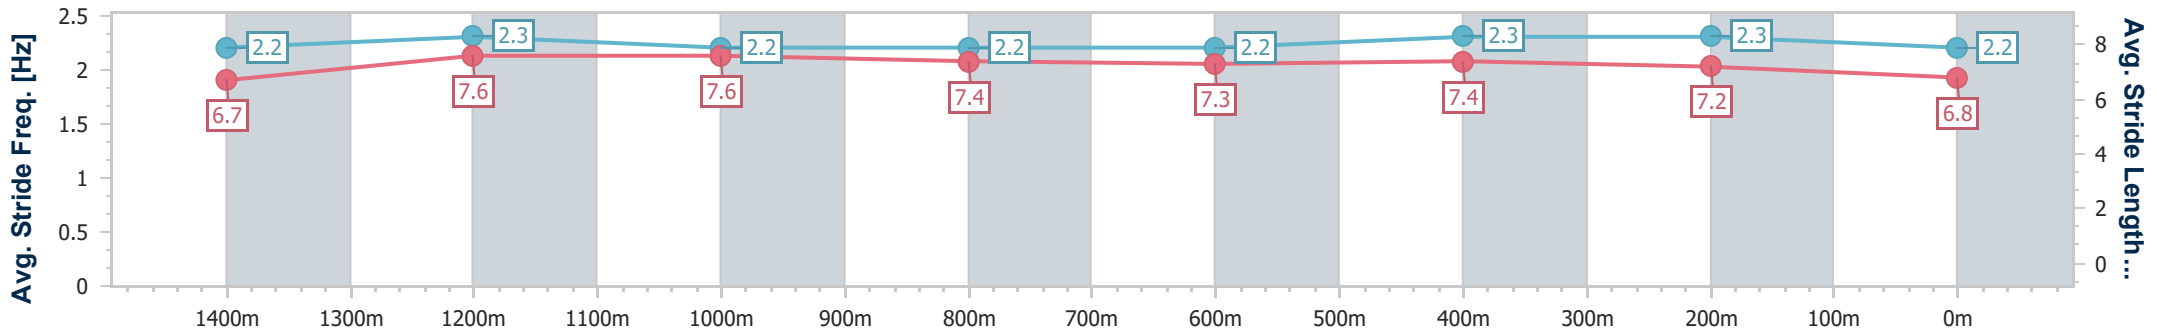

Sunshine Coast QLD Professional

Race 7: JPI LININGS BENCHMARK 62 Handicap - 1600m

13 December 2024 - 21:08

Track Rating: Soft 6, Weather: Overcast, Rail Position: +9m Entire

Section	Overall	1400m	1200m	1000m	800m	600m	400m	200m
Section Times	1:38.74 [4] (0:13.41)	1:25.33 [1] (0:11.74)	1:13.59 [1] (0:11.78)	1:01.81 [2] (0:12.14)	0:49.67 [1] (0:12.52)	0:37.15 [1] (0:12.04)	0:25.11 [1] (0:12.04)	0:13.07 [2] (0:13.07)
Average Speed [km/h]	53.7	61.7	61.4	59.5	58.0	59.7	59.9	55.0
Top Speed [km/h]	64.5	63.6	62.8	62.4	59.4	60.5	60.8	57.8
Avg. Dist. to Rail [m]	4.2	2.2	2.3	2.0	1.1	0.2	0.3	0.3
Avg. Stride Freq. [Hz]	2.2	2.3	2.2	2.2	2.2	2.3	2.3	2.2
Avg. Stride Length [m]	6.7	7.6	7.6	7.4	7.3	7.4	7.2	6.8