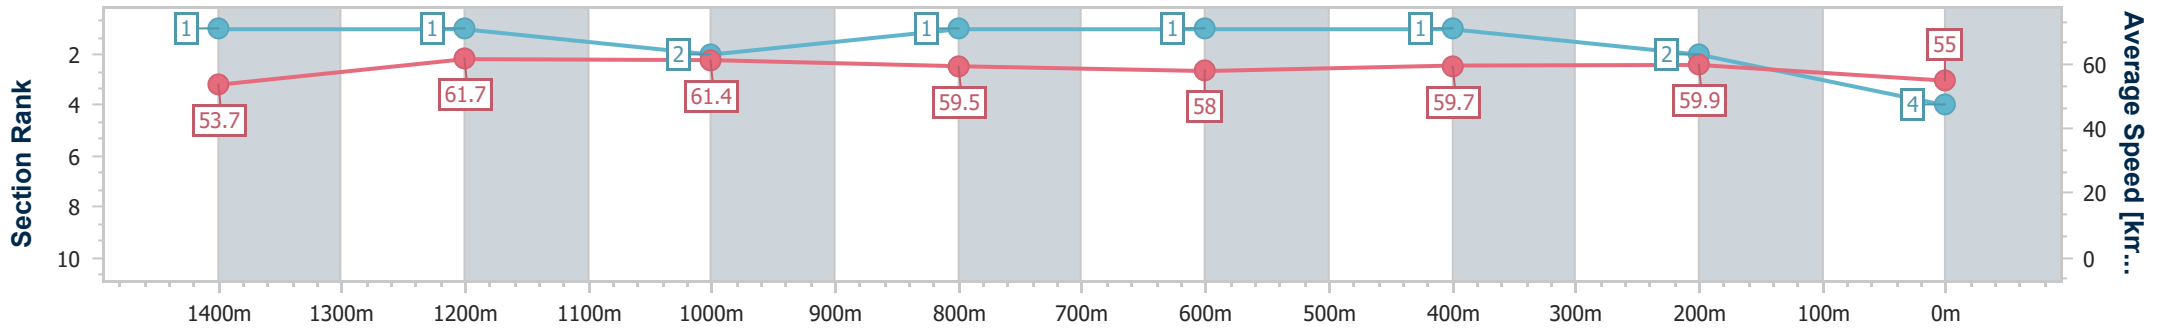

Sunshine Coast QLD Professional

Race 7: JPI LININGS BENCHMARK 62 Handicap - 1600m

13 December 2024 - 21:08

Track Rating: Soft 6, Weather: Overcast, Rail Position: +9m Entire

Section	Overall	1400m	1200m	1000m	800m	600m	400m	200m
Section Times	1:38.74 [4] (0:13.41)	1:25.33 [1] (0:11.74)	1:13.59 [1] (0:11.78)	1:01.81 [2] (0:12.14)	0:49.67 [1] (0:12.52)	0:37.15 [1] (0:12.04)	0:25.11 [1] (0:12.04)	0:13.07 [2] (0:13.07)
Average Speed [km/h]	53.7	61.7	61.4	59.5	58.0	59.7	59.9	55.0
Top Speed [km/h]	64.5	63.6	62.8	62.4	59.4	60.5	60.8	57.8
Avg. Dist. to Rail [m]	4.2	2.2	2.3	2.0	1.1	0.2	0.3	0.3
Avg. Stride Freq. [Hz]	2.2	2.3	2.2	2.2	2.2	2.3	2.3	2.2
Avg. Stride Length [m]	6.7	7.6	7.6	7.4	7.3	7.4	7.2	6.8