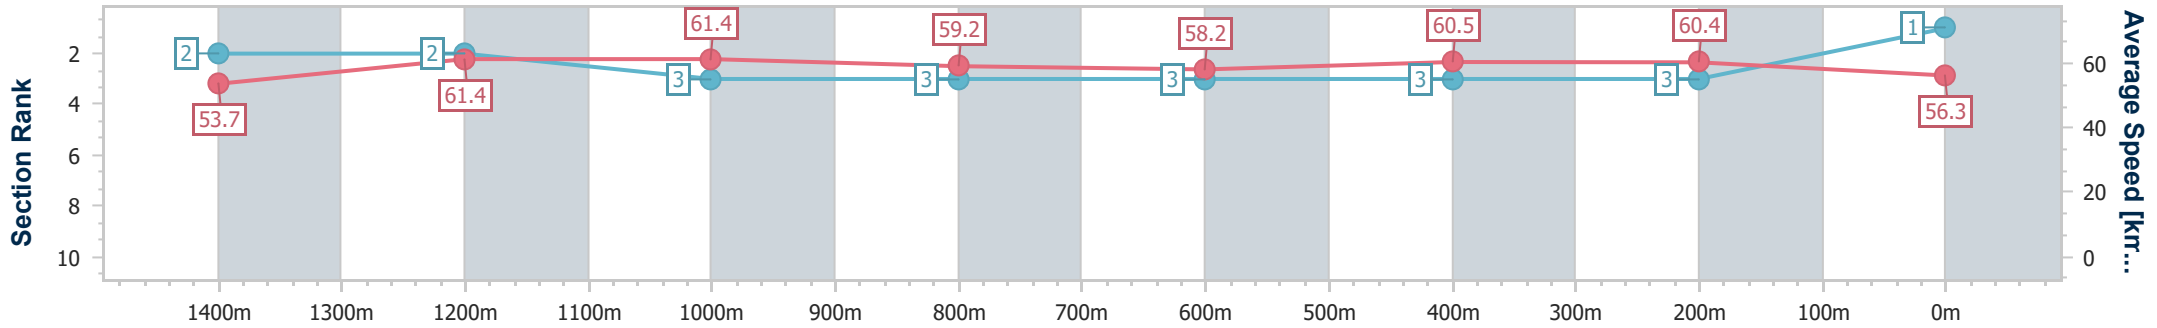

Sunshine Coast QLD Professional

Race 7: JPI LININGS BENCHMARK 62 Handicap - 1600m

13 December 2024 - 21:08

Track Rating: Soft 6, Weather: Overcast, Rail Position: +9m Entire

Section	Overall	1400m	1200m	1000m	800m	600m	400m	200m
Section Times	1:38.51 [1] (0:13.42)	1:25.09 [2] (0:11.81)	1:13.28 [2] (0:11.78)	1:01.50 [3] (0:12.26)	0:49.24 [3] (0:12.48)	0:36.76 [3] (0:12.06)	0:24.70 [3] (0:11.95)	0:12.75 [3] (0:12.75)
Average Speed [km/h]	53.7	61.4	61.4	59.2	58.2	60.5	60.4	56.3
Top Speed [km/h]	63.8	63.5	61.9	61.8	60.3	61.7	61.6	58.0
Avg. Dist. to Rail [m]	5.9	3.4	3.1	3.0	2.0	2.2	2.4	1.9
Avg. Stride Freq. [Hz]	2.3	2.4	2.4	2.3	2.3	2.4	2.4	2.3
Avg. Stride Length [m]	6.4	7.2	7.1	7.1	7.0	7.1	7.0	6.7