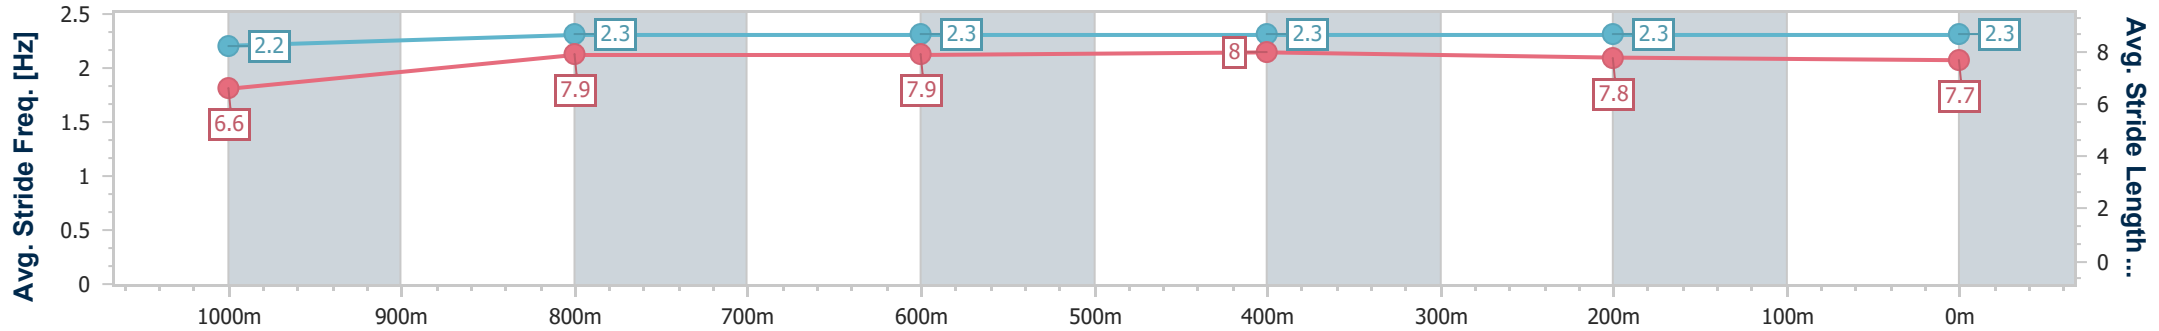

Horse/Jockey Name	Lietuva
Final Rank	1
Fastest Section Time (Section)	0:10.90 (1000m)
Top Speed [km/h] (Section)	68.1 (1000m)
Race State	Finished

Aquis Park Gold Coast Poly QLD Professional
Race 5: AMALGAMATED PAINTING BENCHMARK 62 Handicap - 1200m
AQUIS PARK
HOME OF THE GOLD COAST
TURF CLUB & SPORT CENTRE

14 December 2024 - 15:30

Track Rating: Synthetic, Weather: Overcast, Rail Position: True

Section	Overall	1000m	800m	600m	400m	200m
Section Times	1:09.62 [1] (0:13.70)	0:55.92 [4] (0:10.90)	0:45.02 [5] (0:11.23)	0:33.79 [5] (0:11.11)	0:22.68 [3] (0:11.24)	0:11.44 [1] (0:11.44)
Average Speed [km/h]	52.7	66.6	64.9	65.7	64.6	62.9
Top Speed [km/h]	66.1	68.1	65.7	67.8	65.2	64.5
Avg. Dist. to Rail [m]	4.7	2.5	2.0	3.3	4.7	7.0
Avg. Stride Freq. [Hz]	2.2	2.3	2.3	2.3	2.3	2.3
Avg. Stride Length [m]	6.6	7.9	7.9	8.0	7.8	7.7

- [ ] Ranking at each section and finish
- -.-.- No data available at this section
- NA No data available