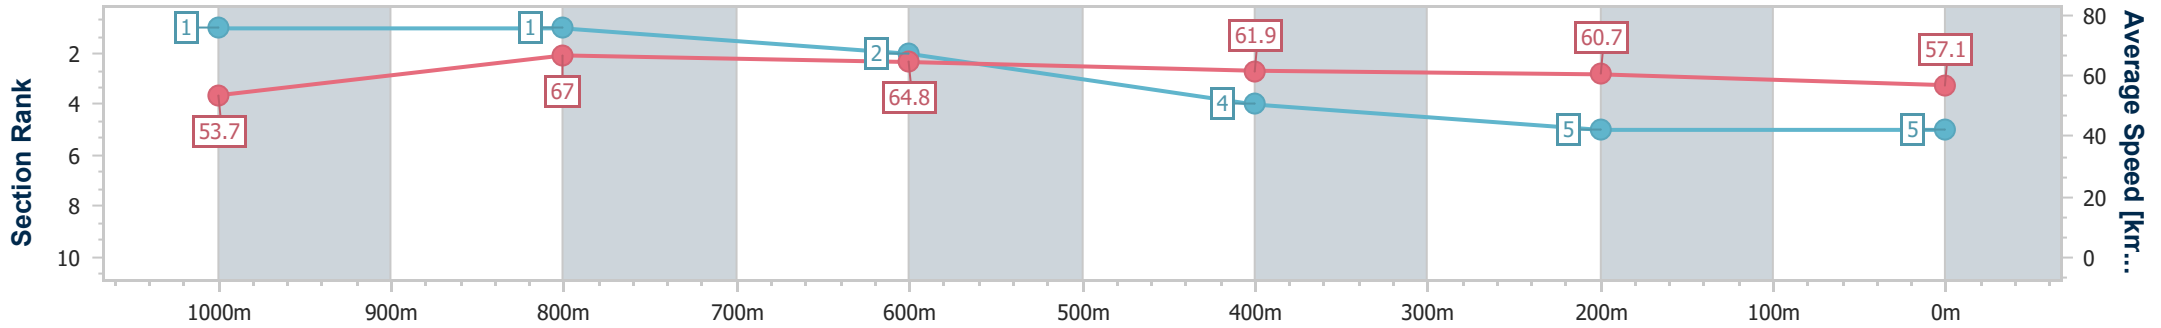

Horse/Jockey Name	Madame Pearl's
Final Rank	5
Fastest Section Time (Section)	0:10.77 (1000m)
Top Speed [km/h] (Section)	68.8 (1000m)
Race State	Finished

Aquis Park Gold Coast Poly QLD Professional
Race 5: AMALGAMATED PAINTING BENCHMARK 62 Handicap - 1200m
HOME OF THE GOLD COAST TURF CLUB & SPORT CENTRE

14 December 2024 - 15:30

Track Rating: Synthetic, Weather: Overcast, Rail Position: True

Section	Overall	1000m	800m	600m	400m	200m
Section Times	1:11.73 [5] (0:13.46)	0:58.27 [1] (0:10.77)	0:47.50 [1] (0:11.23)	0:36.27 [2] (0:11.70)	0:24.57 [4] (0:11.93)	0:12.64 [5] (0:12.64)
Average Speed [km/h]	53.7	67.0	64.8	61.9	60.7	57.1
Top Speed [km/h]	68.3	68.8	65.3	63.7	61.2	60.6
Avg. Dist. to Rail [m]	2.1	1.6	1.5	1.8	2.9	3.2
Avg. Stride Freq. [Hz]	2.6	2.6	2.5	2.5	2.5	2.4
Avg. Stride Length [m]	5.8	7.1	7.1	6.9	6.8	6.5

- [ ] Ranking at each section and finish
- -.-.- No data available at this section
- NA No data available