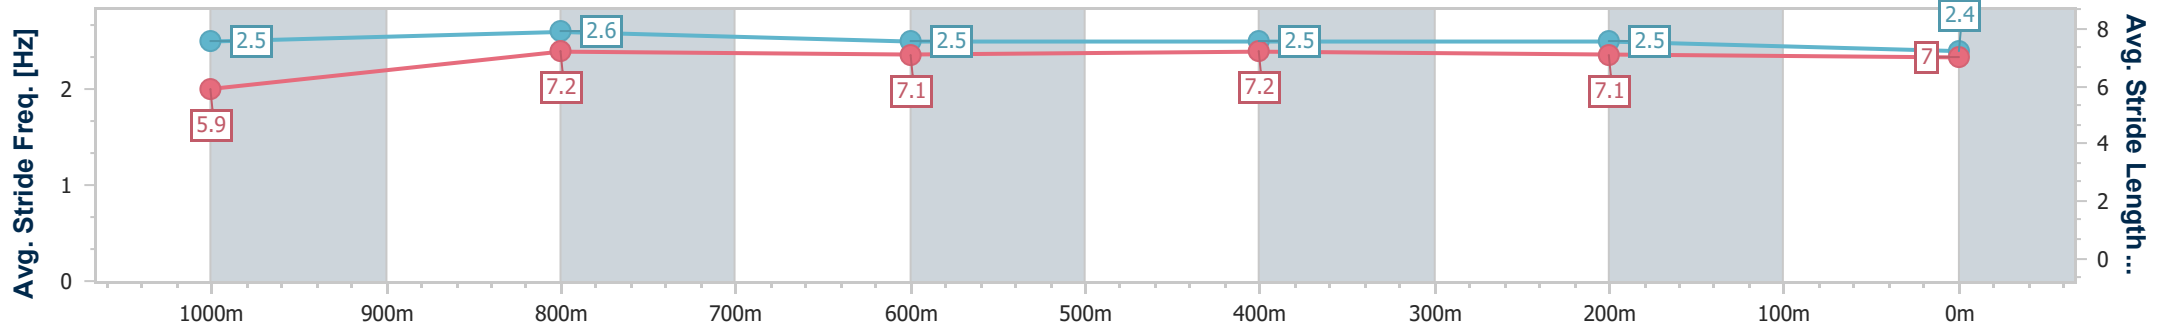

Horse/Jockey Name	My Dog Diesel
Final Rank	2
Fastest Section Time (Section)	0:10.81 (1000m)
Top Speed [km/h] (Section)	67.9 (1000m)
Race State	Finished

Aquis Park Gold Coast Poly QLD Professional
Race 5: AMALGAMATED PAINTING BENCHMARK 62 Handicap - 1200m
HOME OF THE GOLD COAST TURF CLUB & SPORT CENTRE

14 December 2024 - 15:30

Track Rating: Synthetic, Weather: Overcast, Rail Position: True

Section	Overall	1000m	800m	600m	400m	200m
Section Times	1:10.21 [2] (0:13.50)	0:56.71 [2] (0:10.81)	0:45.90 [3] (0:11.31)	0:34.59 [3] (0:11.24)	0:23.35 [2] (0:11.36)	0:11.99 [2] (0:11.99)
Average Speed [km/h]	53.4	67.1	64.2	64.9	63.8	60.3
Top Speed [km/h]	66.5	67.9	66.0	65.7	64.7	62.7
Avg. Dist. to Rail [m]	3.4	2.1	2.1	2.8	2.4	4.7
Avg. Stride Freq. [Hz]	2.5	2.6	2.5	2.5	2.5	2.4
Avg. Stride Length [m]	5.9	7.2	7.1	7.2	7.1	7.0

- [ ] Ranking at each section and finish
- -.-.- No data available at this section
- NA No data available