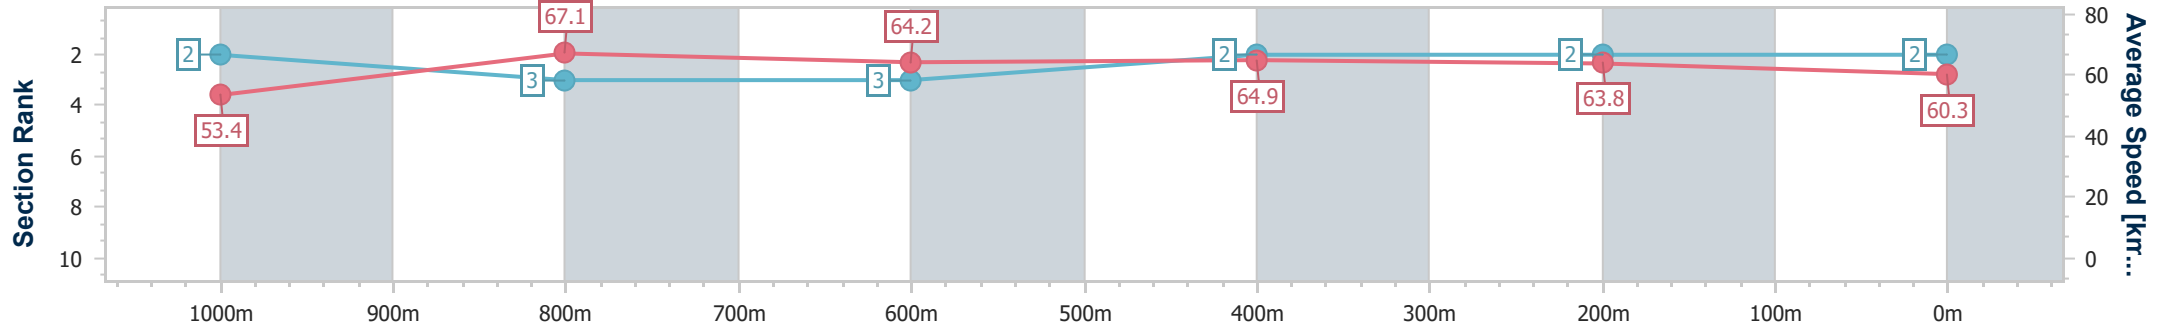

Horse/Jockey Name	My Dog Diesel
Final Rank	2
Fastest Section Time (Section)	0:10.81 (1000m)
Top Speed [km/h] (Section)	67.9 (1000m)
Race State	Finished

Aquis Park Gold Coast Poly QLD Professional
Race 5: AMALGAMATED PAINTING BENCHMARK 62 Handicap - 1200m
HOME OF THE GOLD COAST TURF CLUB & SPORT CENTRE

14 December 2024 - 15:30

Track Rating: Synthetic, Weather: Overcast, Rail Position: True

Section	Overall	1000m	800m	600m	400m	200m
Section Times	1:10.21 [2] (0:13.50)	0:56.71 [2] (0:10.81)	0:45.90 [3] (0:11.31)	0:34.59 [3] (0:11.24)	0:23.35 [2] (0:11.36)	0:11.99 [2] (0:11.99)
Average Speed [km/h]	53.4	67.1	64.2	64.9	63.8	60.3
Top Speed [km/h]	66.5	67.9	66.0	65.7	64.7	62.7
Avg. Dist. to Rail [m]	3.4	2.1	2.1	2.8	2.4	4.7
Avg. Stride Freq. [Hz]	2.5	2.6	2.5	2.5	2.5	2.4
Avg. Stride Length [m]	5.9	7.2	7.1	7.2	7.1	7.0

- [ ] Ranking at each section and finish
- -.-.- No data available at this section
- NA No data available