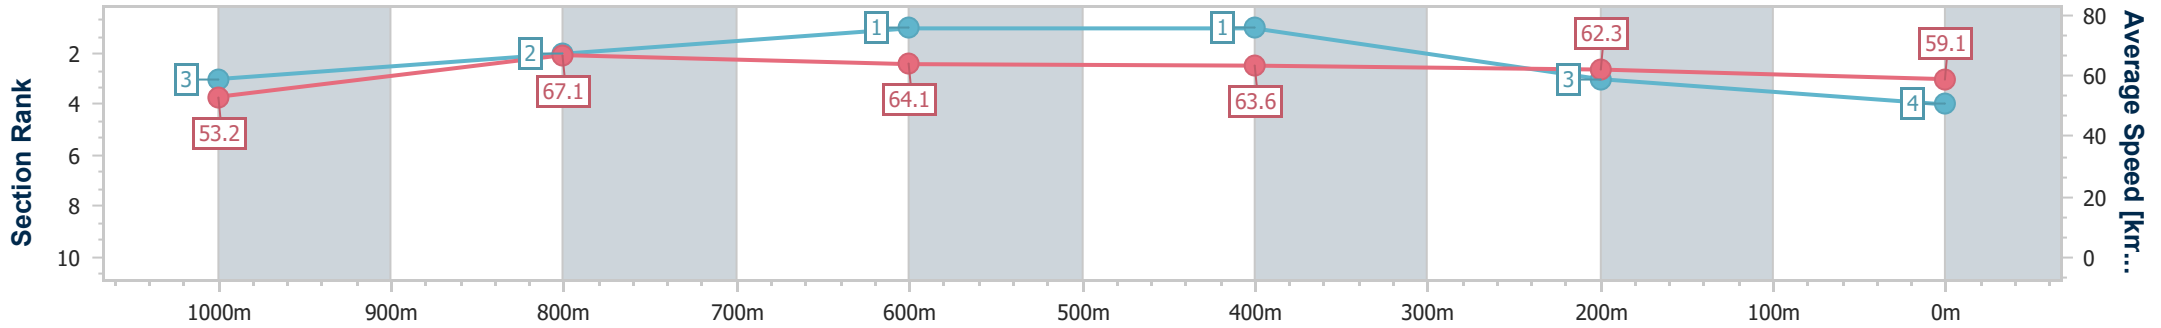

Horse/Jockey Name	I Stole It
Final Rank	4
Fastest Section Time (Section)	0:10.73 (1000m)
Top Speed [km/h] (Section)	68.8 (1000m)
Race State	Finished

Aquis Park Gold Coast Poly QLD Professional
Race 5: AMALGAMATED PAINTING BENCHMARK 62 Handicap - 1200m
AQUIS PARK
HOME OF THE GOLD COAST
TURF CLUB & SPORT CENTRE

14 December 2024 - 15:30

Track Rating: Synthetic, Weather: Overcast, Rail Position: True

Section	Overall	1000m	800m	600m	400m	200m
Section Times	1:10.65 [4] (0:13.55)	0:57.10 [3] (0:10.73)	0:46.37 [2] (0:11.16)	0:35.21 [1] (0:11.33)	0:23.88 [1] (0:11.59)	0:12.29 [3] (0:12.29)
Average Speed [km/h]	53.2	67.1	64.1	63.6	62.3	59.1
Top Speed [km/h]	67.2	68.8	65.7	64.6	63.4	61.6
Avg. Dist. to Rail [m]	0.7	0.3	0.7	0.3	1.4	3.2
Avg. Stride Freq. [Hz]	2.4	2.4	2.1	2.4	2.5	2.3
Avg. Stride Length [m]	6.2	7.6	8.5	7.3	7.0	7.0

- [ ] Ranking at each section and finish
- -.-.- No data available at this section
- NA No data available