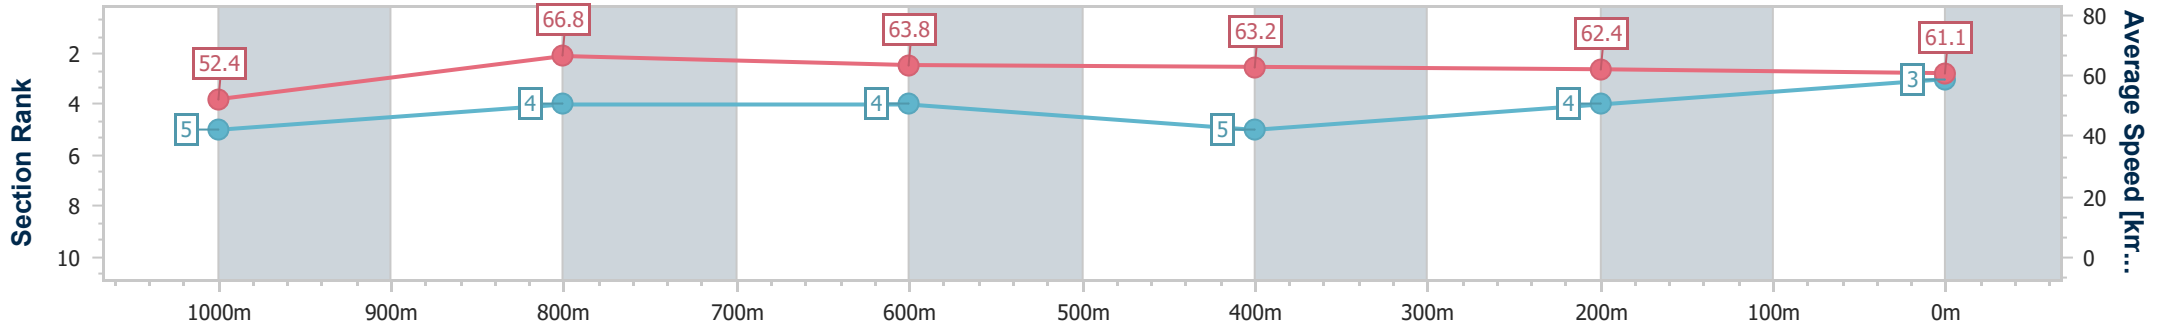

Horse/Jockey Name	Hamilton Brown
Final Rank	3
Fastest Section Time (Section)	0:10.75 (1000m)
Top Speed [km/h] (Section)	68.3 (1000m)
Race State	Finished

Aquis Park Gold Coast Poly QLD Professional
Race 5: AMALGAMATED PAINTING BENCHMARK 62 Handicap - 1200m
HOME OF THE GOLD COAST TURF CLUB & SPORT CENTRE

14 December 2024 - 15:30

Track Rating: Synthetic, Weather: Overcast, Rail Position: True

Section	Overall	1000m	800m	600m	400m	200m
Section Times	1:10.50 [3] (0:13.75)	0:56.75 [5] (0:10.75)	0:46.00 [4] (0:11.28)	0:34.72 [4] (0:11.45)	0:23.27 [5] (0:11.52)	0:11.75 [4] (0:11.75)
Average Speed [km/h]	52.4	66.8	63.8	63.2	62.4	61.1
Top Speed [km/h]	68.2	68.3	65.2	65.3	64.7	63.8
Avg. Dist. to Rail [m]	2.5	0.5	0.6	0.4	1.6	4.4
Avg. Stride Freq. [Hz]	2.4	2.4	2.4	2.4	2.4	2.4
Avg. Stride Length [m]	6.1	7.6	7.5	7.4	7.2	7.2

- [ ] Ranking at each section and finish
- -.-.- No data available at this section
- NA No data available