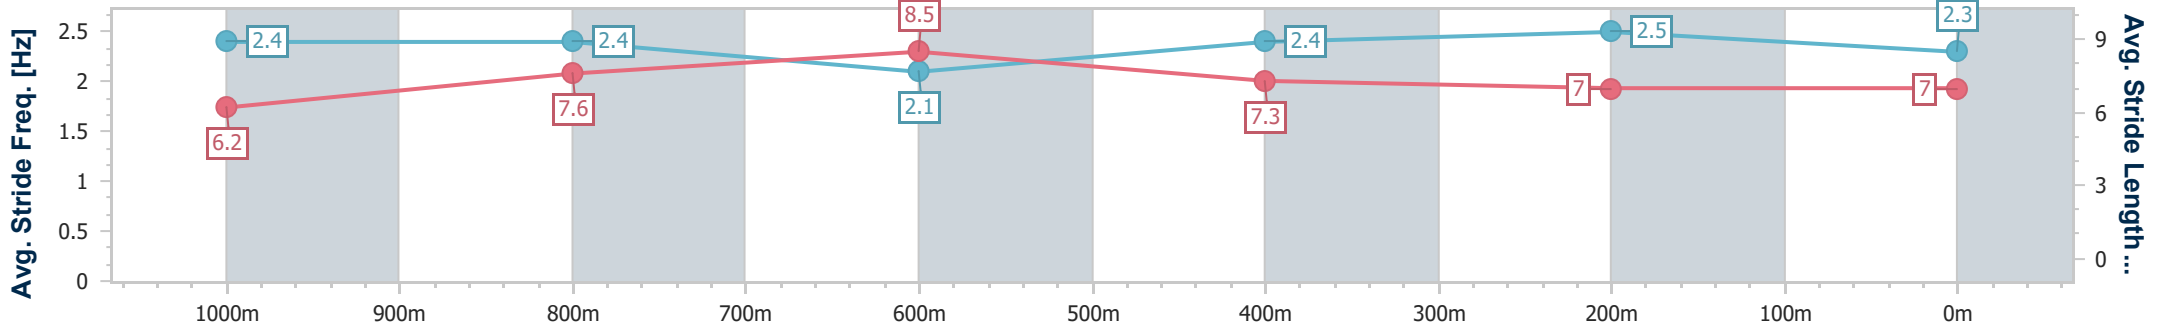

Horse/Jockey Name	I Stole It
Final Rank	4
Fastest Section Time (Section)	0:10.73 (1000m)
Top Speed [km/h] (Section)	68.8 (1000m)
Race State	Finished

Aquis Park Gold Coast Poly QLD Professional
Race 5: AMALGAMATED PAINTING BENCHMARK 62 Handicap - 1200m
AQUIS PARK
HOME OF THE GOLD COAST
TURF CLUB & SPORT CENTRE

14 December 2024 - 15:30

Track Rating: Synthetic, Weather: Overcast, Rail Position: True

Section	Overall	1000m	800m	600m	400m	200m
Section Times	1:10.65 [4] (0:13.55)	0:57.10 [3] (0:10.73)	0:46.37 [2] (0:11.16)	0:35.21 [1] (0:11.33)	0:23.88 [1] (0:11.59)	0:12.29 [3] (0:12.29)
Average Speed [km/h]	53.2	67.1	64.1	63.6	62.3	59.1
Top Speed [km/h]	67.2	68.8	65.7	64.6	63.4	61.6
Avg. Dist. to Rail [m]	0.7	0.3	0.7	0.3	1.4	3.2
Avg. Stride Freq. [Hz]	2.4	2.4	2.1	2.4	2.5	2.3
Avg. Stride Length [m]	6.2	7.6	8.5	7.3	7.0	7.0

- [ ] Ranking at each section and finish
- -.-.- No data available at this section
- NA No data available