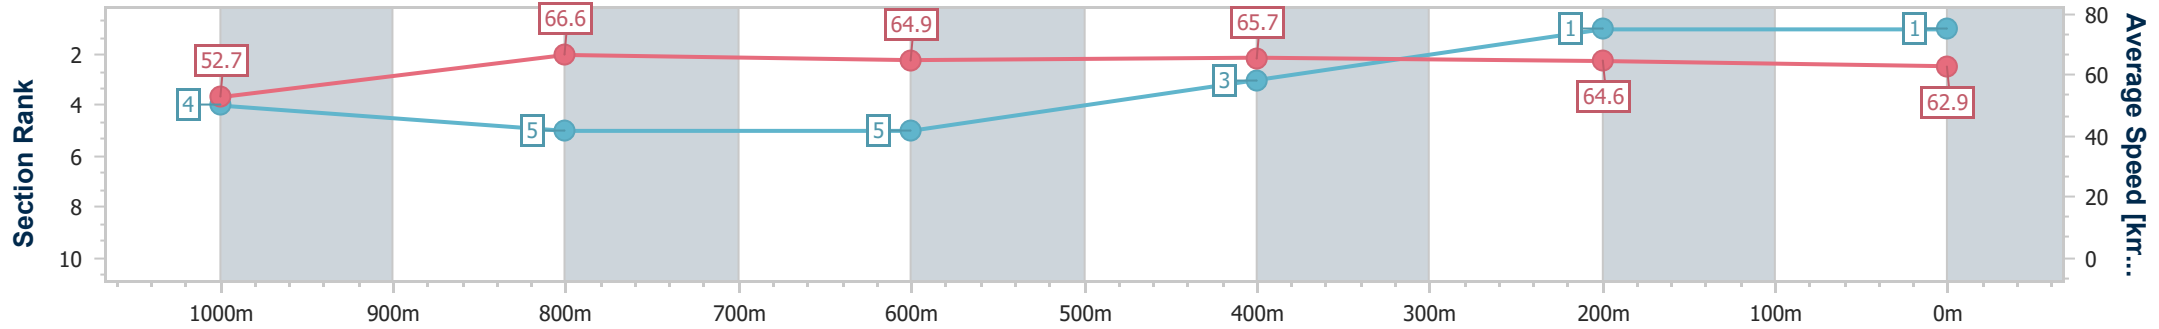

Horse/Jockey Name	Lietuva
Final Rank	1
Fastest Section Time (Section)	0:10.90 (1000m)
Top Speed [km/h] (Section)	68.1 (1000m)
Race State	Finished

Aquis Park Gold Coast Poly QLD Professional
Race 5: AMALGAMATED PAINTING BENCHMARK 62 Handicap - 1200m
AQUIS PARK
HOME OF THE GOLD COAST
TURF CLUB & SPORT CENTRE

14 December 2024 - 15:30

Track Rating: Synthetic, Weather: Overcast, Rail Position: True

Section	Overall	1000m	800m	600m	400m	200m
Section Times	1:09.62 [1] (0:13.70)	0:55.92 [4] (0:10.90)	0:45.02 [5] (0:11.23)	0:33.79 [5] (0:11.11)	0:22.68 [3] (0:11.24)	0:11.44 [1] (0:11.44)
Average Speed [km/h]	52.7	66.6	64.9	65.7	64.6	62.9
Top Speed [km/h]	66.1	68.1	65.7	67.8	65.2	64.5
Avg. Dist. to Rail [m]	4.7	2.5	2.0	3.3	4.7	7.0
Avg. Stride Freq. [Hz]	2.2	2.3	2.3	2.3	2.3	2.3
Avg. Stride Length [m]	6.6	7.9	7.9	8.0	7.8	7.7

- [ ] Ranking at each section and finish
- -.-.- No data available at this section
- NA No data available