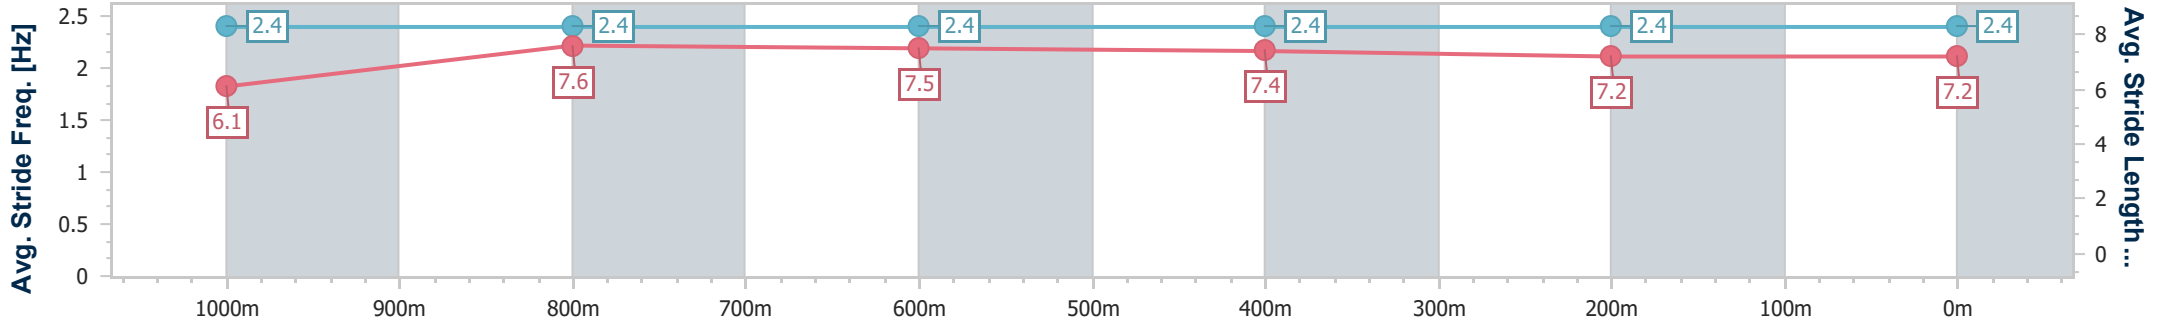

Horse/Jockey Name	Hamilton Brown
Final Rank	3
Fastest Section Time (Section)	0:10.75 (1000m)
Top Speed [km/h] (Section)	68.3 (1000m)
Race State	Finished

Aquis Park Gold Coast Poly QLD Professional
Race 5: AMALGAMATED PAINTING BENCHMARK 62 Handicap - 1200m
HOME OF THE GOLD COAST TURF CLUB & SPORT CENTRE

14 December 2024 - 15:30

Track Rating: Synthetic, Weather: Overcast, Rail Position: True

Section	Overall	1000m	800m	600m	400m	200m
Section Times	1:10.50 [3] (0:13.75)	0:56.75 [5] (0:10.75)	0:46.00 [4] (0:11.28)	0:34.72 [4] (0:11.45)	0:23.27 [5] (0:11.52)	0:11.75 [4] (0:11.75)
Average Speed [km/h]	52.4	66.8	63.8	63.2	62.4	61.1
Top Speed [km/h]	68.2	68.3	65.2	65.3	64.7	63.8
Avg. Dist. to Rail [m]	2.5	0.5	0.6	0.4	1.6	4.4
Avg. Stride Freq. [Hz]	2.4	2.4	2.4	2.4	2.4	2.4
Avg. Stride Length [m]	6.1	7.6	7.5	7.4	7.2	7.2

- [ ] Ranking at each section and finish
- -.-.- No data available at this section
- NA No data available