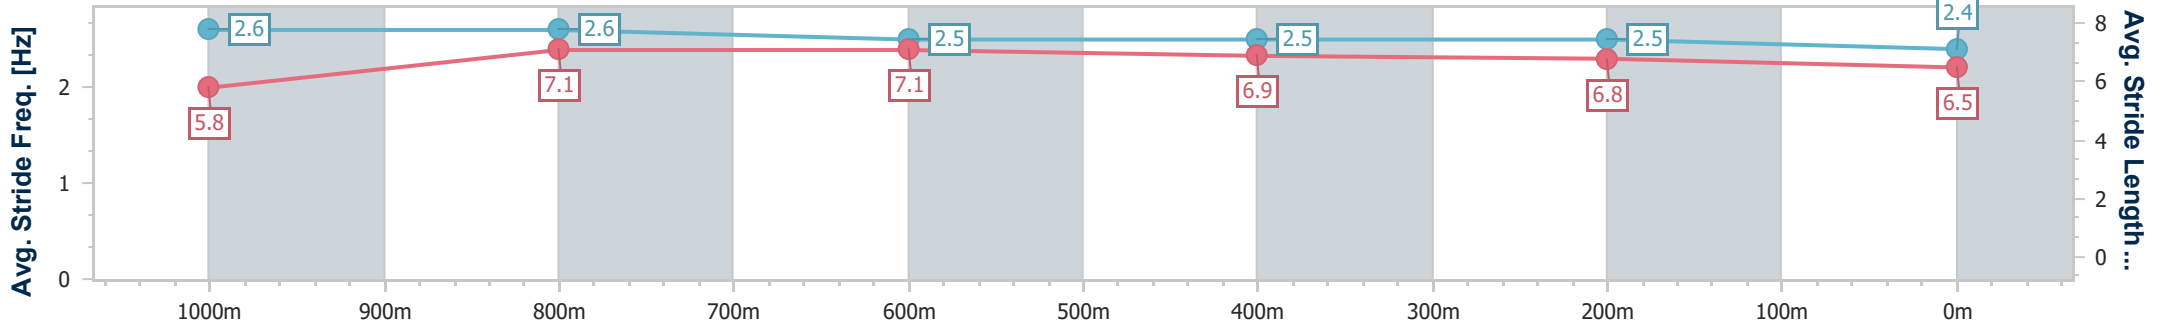

Section	Overall	1000m	800m	600m	400m	200m
Section Times	1:10.65 [4] (0:13.55)	0:57.10 [3] (0:10.73)	0:46.37 [2] (0:11.16)	0:35.21 [1] (0:11.33)	0:23.88 [1] (0:11.59)	0:12.29 [3] (0:12.29)
Average Speed [km/h]	53.2	67.1	64.1	63.6	62.3	59.1
Top Speed [km/h]	67.2	68.8	65.7	64.6	63.4	61.6
Avg. Dist. to Rail [m]	0.7	0.3	0.7	0.3	1.4	3.2
Avg. Stride Freq. [Hz]	2.4	2.4	2.1	2.4	2.5	2.3
Avg. Stride Length [m]	6.2	7.6	8.5	7.3	7.0	7.0

- [] Ranking at each section and finish
- .-.- No data available at this section
- NA No data available

Horse/Jockey Name	Madame Pearl's
Final Rank	5
Fastest Section Time (Section)	0:10.77 (1000m)
Top Speed [km/h] (Section)	68.8 (1000m)
Race State	Finished

Section	Overall	1000m	800m	600m	400m	200m
Section Times	1:11.73 [5] (0:13.46)	0:58.27 [1] (0:10.77)	0:47.50 [1] (0:11.23)	0:36.27 [2] (0:11.70)	0:24.57 [4] (0:11.93)	0:12.64 [5] (0:12.64)
Average Speed [km/h]	53.7	67.0	64.8	61.9	60.7	57.1
Top Speed [km/h]	68.3	68.8	65.3	63.7	61.2	60.6
Avg. Dist. to Rail [m]	2.1	1.6	1.5	1.8	2.9	3.2
Avg. Stride Freq. [Hz]	2.6	2.6	2.5	2.5	2.5	2.4
Avg. Stride Length [m]	5.8	7.1	7.1	6.9	6.8	6.5