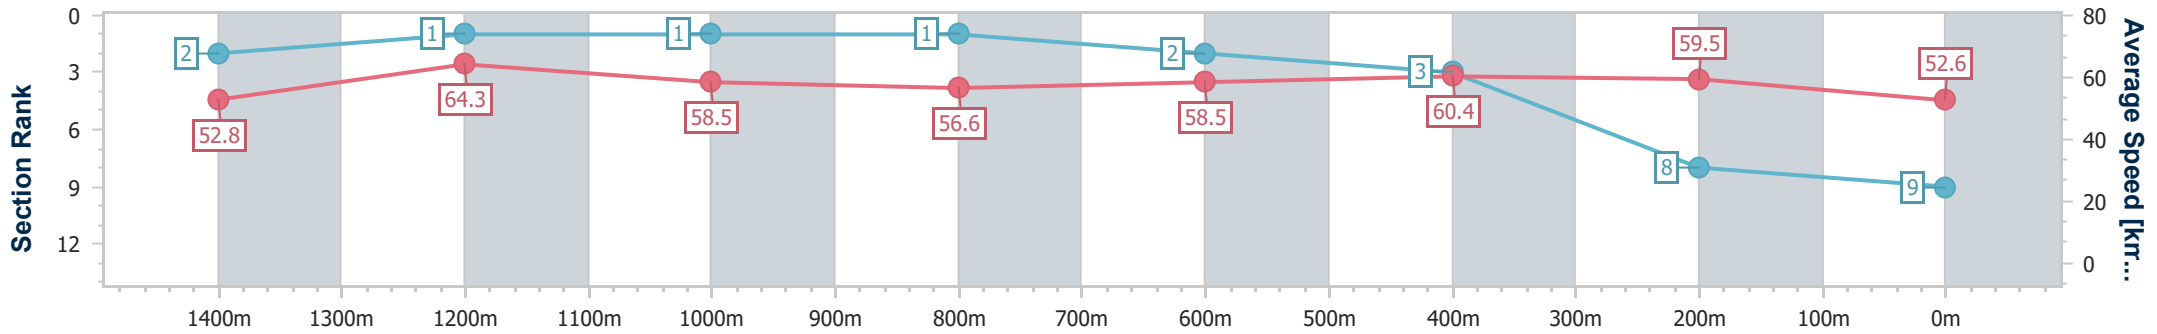

- [] Ranking at each section and finish
- .-.- No data available at this section
- NA No data available

Horse/Jockey Name	Beautantes
Final Rank	9
Fastest Section Time (Section)	0:11.21 (1400m)
Top Speed [km/h] (Section)	67.0 (1400m)
Race State	Finished

Eagle Farm QLD Professional
Race 2: BRC MEMBERSHIP PLUS BENCHMARK 78 Handicap - 1600m

14 December 2024 - 13:01

BRISBANE RACING CLUB

Track Rating: Heavy 8, Weather: Showers, Rail Position: +2m Entire

Section	Overall	1400m	1200m	1000m	800m	600m	400m	200m
Section Times	1:40.54 [9] (0:13.69)	1:26.85 [2] (0:11.21)	1:15.64 [1] (0:12.36)	1:03.28 [1] (0:12.97)	0:50.31 [1] (0:12.49)	0:37.82 [2] (0:11.97)	0:25.85 [3] (0:12.05)	0:13.80 [8] (0:13.80)
Average Speed [km/h]	52.8	64.3	58.5	56.6	58.5	60.4	59.5	52.6
Top Speed [km/h]	66.2	67.0	60.7	58.0	59.7	61.8	62.0	56.7
Avg. Dist. to Rail [m]	11.2	2.9	2.5	4.2	3.3	0.5	0.6	1.8
Avg. Stride Freq. [Hz]	2.4	2.4	2.2	2.2	2.3	2.3	2.4	2.2
Avg. Stride Length [m]	6.3	7.4	7.3	7.1	7.2	7.2	7.0	6.6

- [] Ranking at each section and finish
- .-.- No data available at this section
- NA No data available