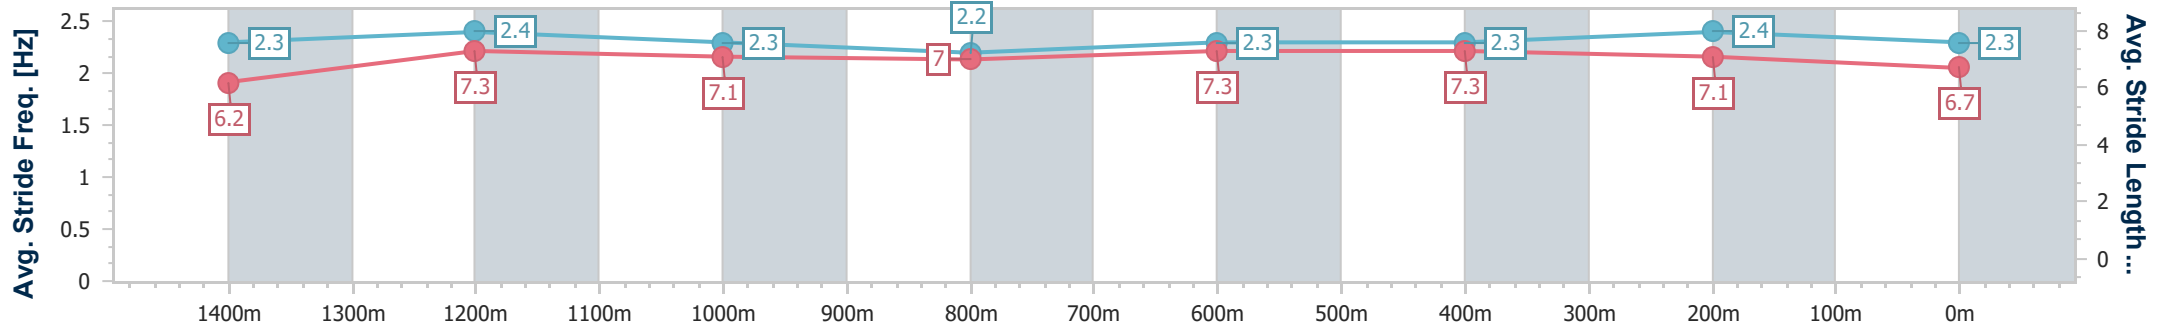

Eagle Farm QLD Professional
Race 2: BRC MEMBERSHIP PLUS BENCHMARK 78 Handicap - 1600m

14 December 2024 - 13:01

BRISBANE RACING CLUB

Track Rating: Heavy 8, Weather: Showers, Rail Position: +2m Entire

Section	Overall	1400m	1200m	1000m	800m	600m	400m	200m
Section Times	1:39.88 [8] (0:14.52)	1:25.36 [9] (0:11.46)	1:13.90 [9] (0:12.48)	1:01.42 [9] (0:12.83)	0:48.59 [8] (0:12.09)	0:36.50 [8] (0:11.79)	0:24.71 [8] (0:11.41)	0:13.30 [7] (0:13.30)
Average Speed [km/h]	49.7	63.0	57.8	57.0	60.1	61.9	63.0	54.5
Top Speed [km/h]	63.0	64.9	60.9	59.6	61.9	63.4	64.1	61.3
Avg. Dist. to Rail [m]	10.6	3.2	3.6	2.7	2.1	2.9	8.8	11.6
Avg. Stride Freq. [Hz]	2.3	2.4	2.3	2.2	2.3	2.3	2.4	2.3
Avg. Stride Length [m]	6.2	7.3	7.1	7.0	7.3	7.3	7.1	6.7

- [] Ranking at each section and finish
- .-.- No data available at this section
- NA No data available

Horse/Jockey Name	Beautantes
Final Rank	9
Fastest Section Time (Section)	0:11.21 (1400m)
Top Speed [km/h] (Section)	67.0 (1400m)
Race State	Finished