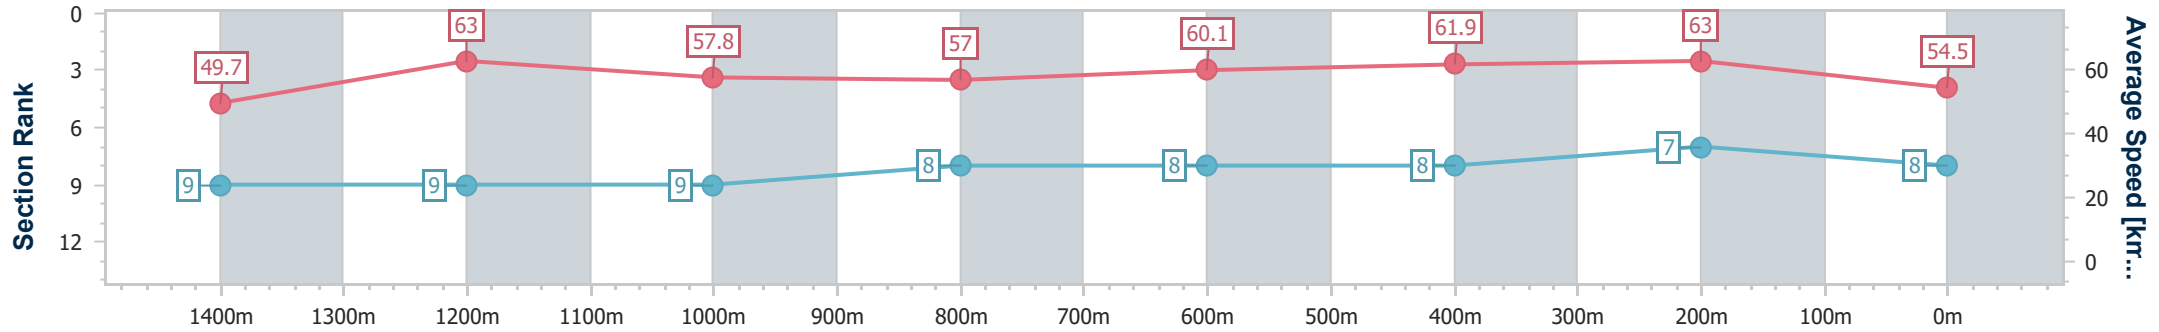

Eagle Farm QLD Professional
Race 2: BRC MEMBERSHIP PLUS BENCHMARK 78 Handicap - 1600m

14 December 2024 - 13:01

BRISBANE RACING CLUB

Track Rating: Heavy 8, Weather: Showers, Rail Position: +2m Entire

Section	Overall	1400m	1200m	1000m	800m	600m	400m	200m
Section Times	1:39.88 [8] (0:14.52)	1:25.36 [9] (0:11.46)	1:13.90 [9] (0:12.48)	1:01.42 [9] (0:12.83)	0:48.59 [8] (0:12.09)	0:36.50 [8] (0:11.79)	0:24.71 [8] (0:11.41)	0:13.30 [7] (0:13.30)
Average Speed [km/h]	49.7	63.0	57.8	57.0	60.1	61.9	63.0	54.5
Top Speed [km/h]	63.0	64.9	60.9	59.6	61.9	63.4	64.1	61.3
Avg. Dist. to Rail [m]	10.6	3.2	3.6	2.7	2.1	2.9	8.8	11.6
Avg. Stride Freq. [Hz]	2.3	2.4	2.3	2.2	2.3	2.3	2.4	2.3
Avg. Stride Length [m]	6.2	7.3	7.1	7.0	7.3	7.3	7.1	6.7

- [] Ranking at each section and finish
- .-.- No data available at this section
- NA No data available

Horse/Jockey Name	Beautantes
Final Rank	9
Fastest Section Time (Section)	0:11.21 (1400m)
Top Speed [km/h] (Section)	67.0 (1400m)
Race State	Finished