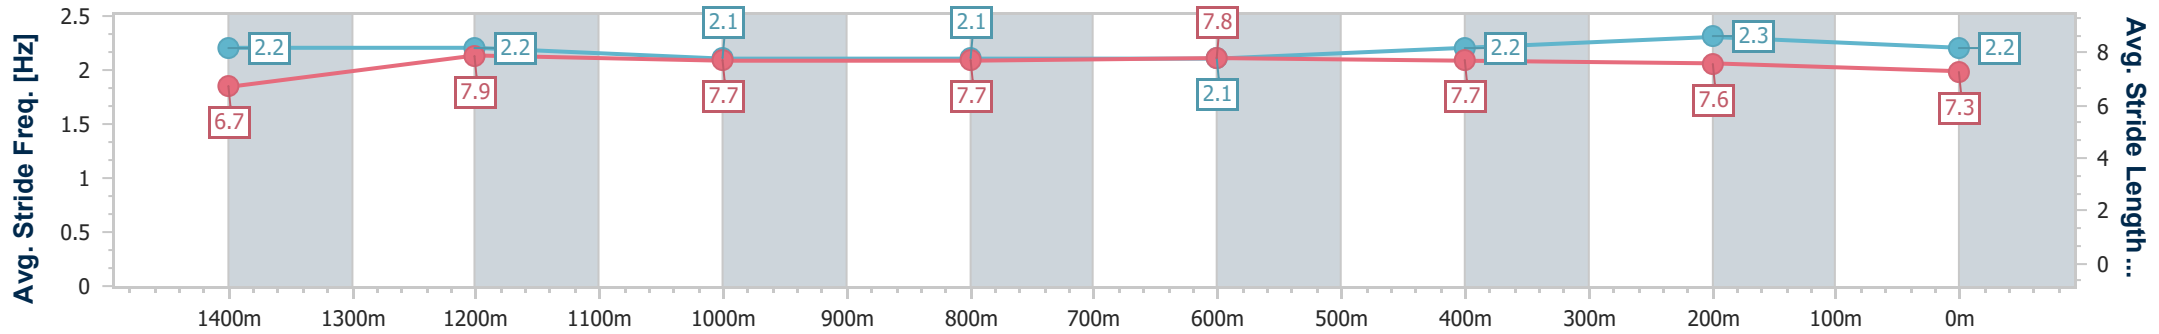

Eagle Farm QLD Professional
Race 2: BRC MEMBERSHIP PLUS BENCHMARK 78 Handicap - 1600m

14 December 2024 - 13:01

BRISBANE RACING CLUB

Track Rating: Heavy 8, Weather: Showers, Rail Position: +2m Entire

Section	Overall	1400m	1200m	1000m	800m	600m	400m	200m
Section Times	1:39.04 [5] (0:14.09)	1:24.95 [6] (0:11.56)	1:13.39 [5] (0:12.48)	1:00.91 [6] (0:12.85)	0:48.06 [6] (0:12.23)	0:35.83 [6] (0:11.82)	0:24.01 [6] (0:11.46)	0:12.55 [4] (0:12.55)
Average Speed [km/h]	51.4	62.5	57.9	56.9	59.3	61.4	62.8	57.8
Top Speed [km/h]	63.2	63.6	60.4	58.6	60.4	62.6	63.5	60.8
Avg. Dist. to Rail [m]	13.5	3.9	4.0	2.9	2.2	1.0	4.0	6.9
Avg. Stride Freq. [Hz]	2.2	2.2	2.1	2.1	2.1	2.2	2.3	2.2
Avg. Stride Length [m]	6.7	7.9	7.7	7.7	7.8	7.7	7.6	7.3

- [] Ranking at each section and finish
- .-.- No data available at this section
- NA No data available

Horse/Jockey Name	Aerial Dancer
Final Rank	6
Fastest Section Time (Section)	0:11.52 (1400m)
Top Speed [km/h] (Section)	65.5 (Overall)
Race State	Finished