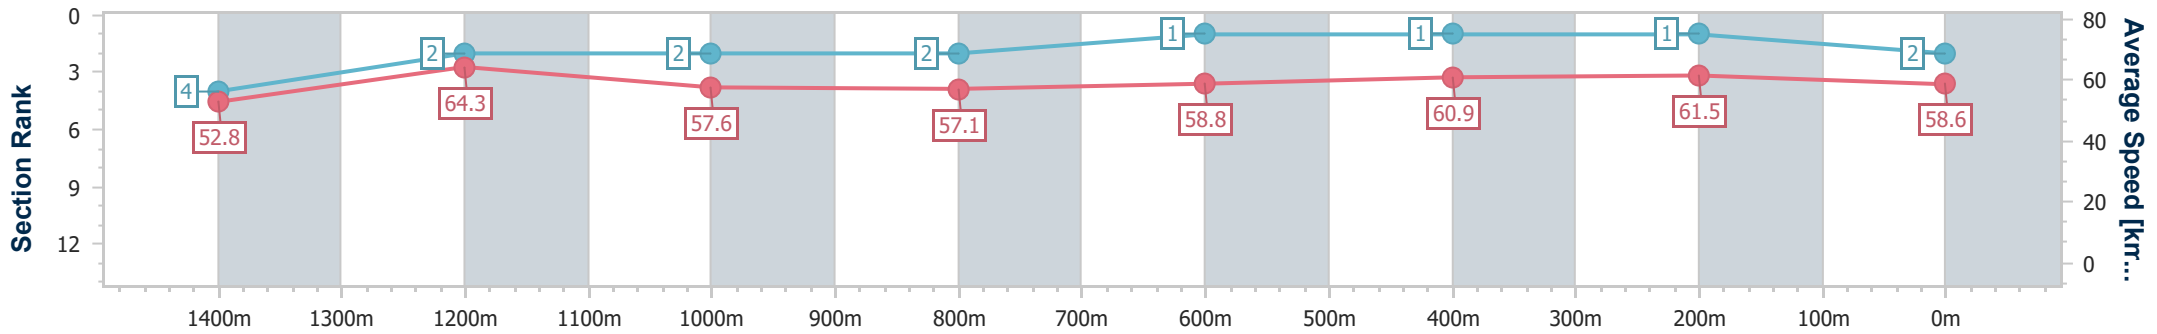

Eagle Farm QLD Professional
Race 2: BRC MEMBERSHIP PLUS BENCHMARK 78 Handicap - 1600m

14 December 2024 - 13:01

BRISBANE RACING CLUB

Track Rating: Heavy 8, Weather: Showers, Rail Position: +2m Entire

Section	Overall	1400m	1200m	1000m	800m	600m	400m	200m
Section Times	1:38.57 [2] (0:13.73)	1:24.84 [4] (0:11.26)	1:13.58 [2] (0:12.49)	1:01.09 [2] (0:12.80)	0:48.29 [2] (0:12.34)	0:35.95 [1] (0:11.82)	0:24.13 [1] (0:11.73)	0:12.40 [1] (0:12.40)
Average Speed [km/h]	52.8	64.3	57.6	57.1	58.8	60.9	61.5	58.6
Top Speed [km/h]	66.2	67.3	60.2	58.1	60.0	62.6	62.7	60.5
Avg. Dist. to Rail [m]	12.6	4.6	3.0	2.6	1.7	0.6	2.3	3.7
Avg. Stride Freq. [Hz]	2.3	2.4	2.2	2.2	2.3	2.4	2.4	2.3
Avg. Stride Length [m]	6.3	7.4	7.1	7.1	7.1	7.2	7.1	7.0