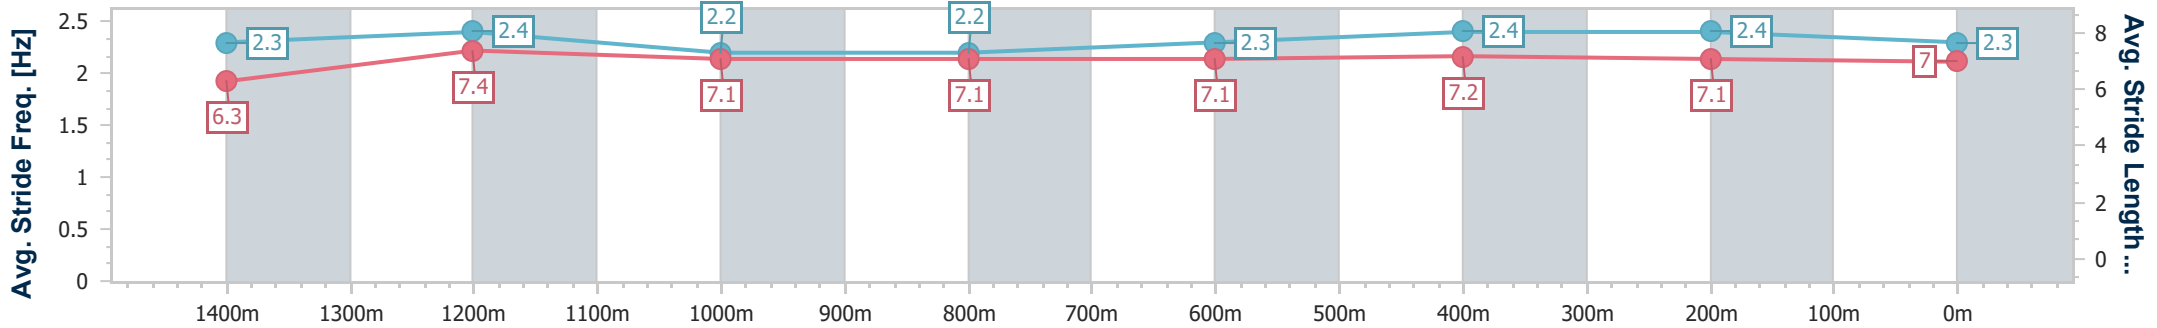

Eagle Farm QLD Professional
Race 2: BRC MEMBERSHIP PLUS BENCHMARK 78 Handicap - 1600m

14 December 2024 - 13:01

BRISBANE RACING CLUB

Track Rating: Heavy 8, Weather: Showers, Rail Position: +2m Entire

Section	Overall	1400m	1200m	1000m	800m	600m	400m	200m
Section Times	1:38.57 [2] (0:13.73)	1:24.84 [4] (0:11.26)	1:13.58 [2] (0:12.49)	1:01.09 [2] (0:12.80)	0:48.29 [2] (0:12.34)	0:35.95 [1] (0:11.82)	0:24.13 [1] (0:11.73)	0:12.40 [1] (0:12.40)
Average Speed [km/h]	52.8	64.3	57.6	57.1	58.8	60.9	61.5	58.6
Top Speed [km/h]	66.2	67.3	60.2	58.1	60.0	62.6	62.7	60.5
Avg. Dist. to Rail [m]	12.6	4.6	3.0	2.6	1.7	0.6	2.3	3.7
Avg. Stride Freq. [Hz]	2.3	2.4	2.2	2.2	2.3	2.4	2.4	2.3
Avg. Stride Length [m]	6.3	7.4	7.1	7.1	7.1	7.2	7.1	7.0