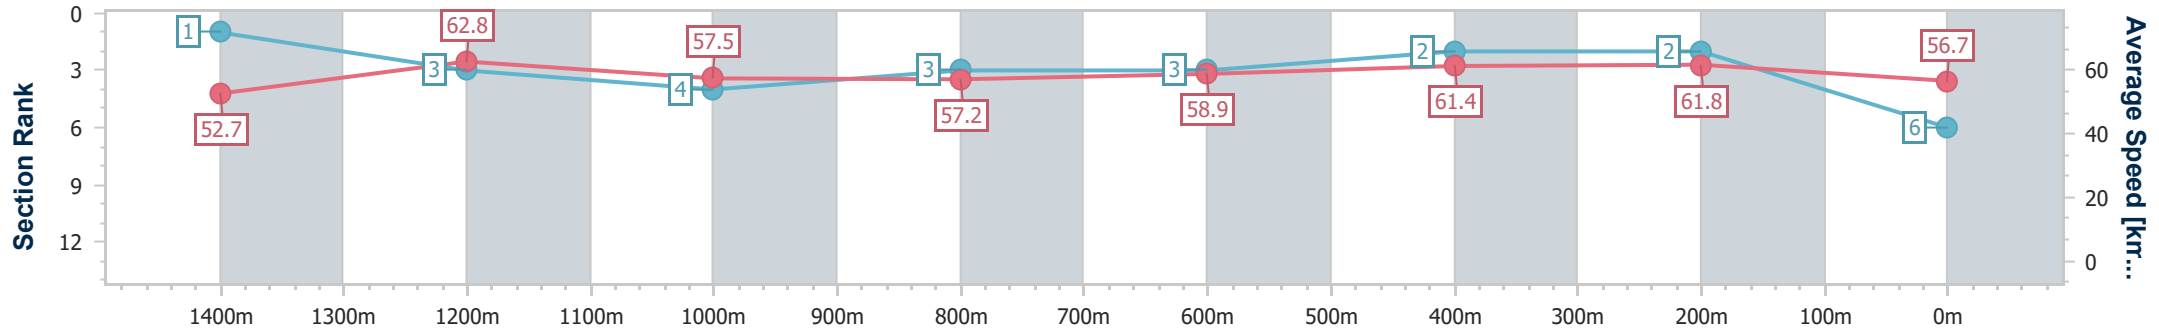

- [] Ranking at each section and finish
- .-.- No data available at this section
- NA No data available

Horse/Jockey Name	Aerial Dancer
Final Rank	6
Fastest Section Time (Section)	0:11.52 (1400m)
Top Speed [km/h] (Section)	65.5 (Overall)
Race State	Finished

Eagle Farm QLD Professional
Race 2: BRC MEMBERSHIP PLUS BENCHMARK 78 Handicap - 1600m

14 December 2024 - 13:01

BRISBANE RACING CLUB

Track Rating: Heavy 8, Weather: Showers, Rail Position: +2m Entire

Section	Overall	1400m	1200m	1000m	800m	600m	400m	200m
Section Times	1:39.12 [6] (0:13.68)	1:25.44 [1] (0:11.52)	1:13.92 [3] (0:12.54)	1:01.38 [4] (0:12.76)	0:48.62 [3] (0:12.31)	0:36.31 [3] (0:11.84)	0:24.47 [2] (0:11.65)	0:12.82 [2] (0:12.82)
Average Speed [km/h]	52.7	62.8	57.5	57.2	58.9	61.4	61.8	56.7
Top Speed [km/h]	65.5	65.3	59.3	59.3	60.0	62.4	62.8	59.5
Avg. Dist. to Rail [m]	9.9	3.8	3.3	2.8	1.9	2.0	5.1	7.3
Avg. Stride Freq. [Hz]	2.2	2.3	2.1	2.2	2.2	2.3	2.3	2.2
Avg. Stride Length [m]	6.6	7.6	7.5	7.3	7.3	7.5	7.3	7.0

- [] Ranking at each section and finish
- .-.- No data available at this section
- NA No data available

Horse/Jockey Name	Binding
Final Rank	7
Fastest Section Time (Section)	0:11.56 (1400m)
Top Speed [km/h] (Section)	65.1 (Overall)
Race State	Finished