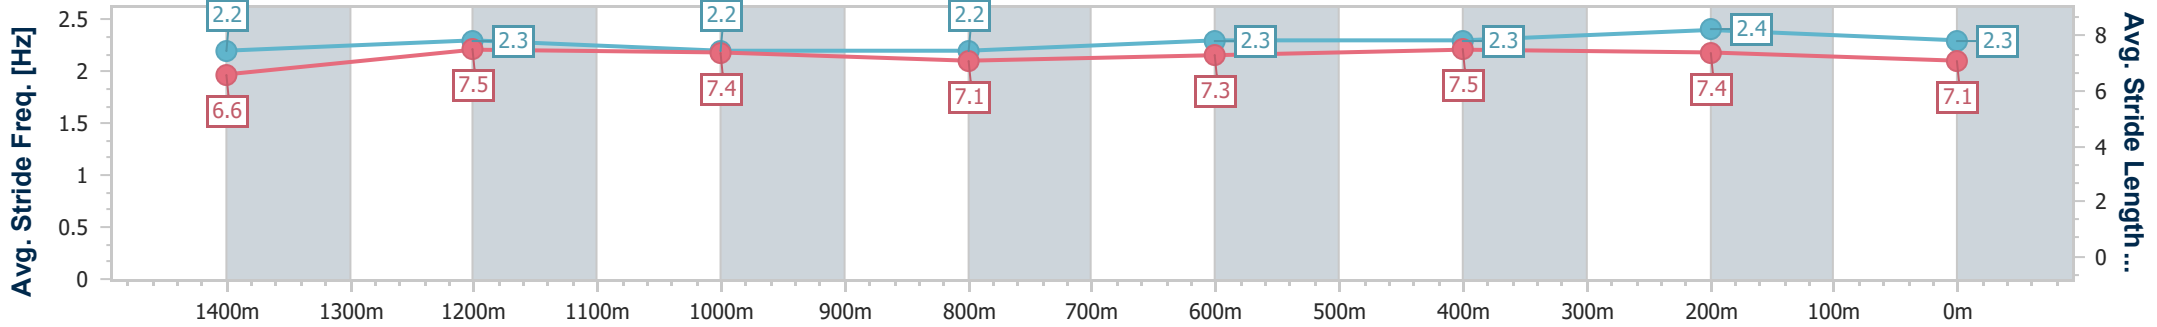

Eagle Farm QLD Professional
Race 2: BRC MEMBERSHIP PLUS BENCHMARK 78 Handicap - 1600m

14 December 2024 - 13:01

BRISBANE RACING CLUB

Track Rating: Heavy 8, Weather: Showers, Rail Position: +2m Entire

Section	Overall	1400m	1200m	1000m	800m	600m	400m	200m
Section Times	1:38.67 [3] (0:14.34)	1:24.33 [8] (0:11.54)	1:12.79 [7] (0:12.48)	1:00.31 [8] (0:12.98)	0:47.33 [9] (0:12.35)	0:34.98 [9] (0:11.62)	0:23.36 [9] (0:11.22)	0:12.14 [6] (0:12.14)
Average Speed [km/h]	50.5	62.4	57.9	56.5	59.4	62.7	64.4	59.4
Top Speed [km/h]	64.2	64.5	60.7	59.3	61.9	64.8	67.0	63.0
Avg. Dist. to Rail [m]	13.3	3.0	3.3	3.8	3.9	2.4	5.8	9.6
Avg. Stride Freq. [Hz]	2.2	2.3	2.2	2.2	2.3	2.3	2.4	2.3
Avg. Stride Length [m]	6.6	7.5	7.4	7.1	7.3	7.5	7.4	7.1