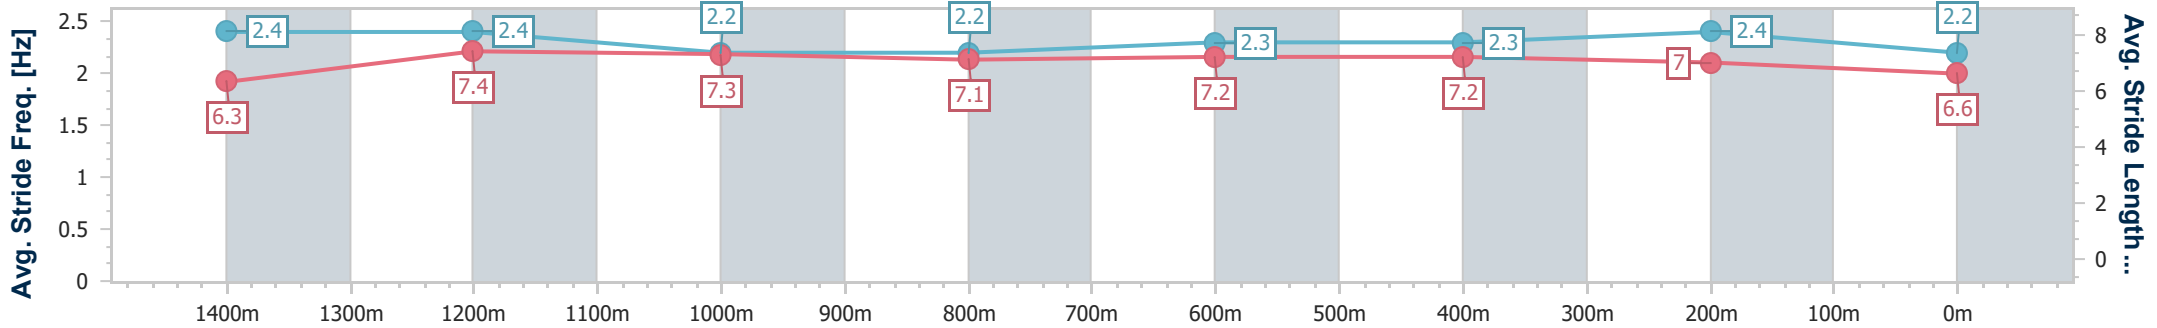

- [] Ranking at each section and finish
- .-.- No data available at this section
- NA No data available

Horse/Jockey Name	Beautantes
Final Rank	9
Fastest Section Time (Section)	0:11.21 (1400m)
Top Speed [km/h] (Section)	67.0 (1400m)
Race State	Finished

Eagle Farm QLD Professional
Race 2: BRC MEMBERSHIP PLUS BENCHMARK 78 Handicap - 1600m

14 December 2024 - 13:01

BRISBANE RACING CLUB

Track Rating: Heavy 8, Weather: Showers, Rail Position: +2m Entire

Section	Overall	1400m	1200m	1000m	800m	600m	400m	200m
Section Times	1:40.54 [9] (0:13.69)	1:26.85 [2] (0:11.21)	1:15.64 [1] (0:12.36)	1:03.28 [1] (0:12.97)	0:50.31 [1] (0:12.49)	0:37.82 [2] (0:11.97)	0:25.85 [3] (0:12.05)	0:13.80 [8] (0:13.80)
Average Speed [km/h]	52.8	64.3	58.5	56.6	58.5	60.4	59.5	52.6
Top Speed [km/h]	66.2	67.0	60.7	58.0	59.7	61.8	62.0	56.7
Avg. Dist. to Rail [m]	11.2	2.9	2.5	4.2	3.3	0.5	0.6	1.8
Avg. Stride Freq. [Hz]	2.4	2.4	2.2	2.2	2.3	2.3	2.4	2.2
Avg. Stride Length [m]	6.3	7.4	7.3	7.1	7.2	7.2	7.0	6.6

- [] Ranking at each section and finish
- .-.- No data available at this section
- NA No data available