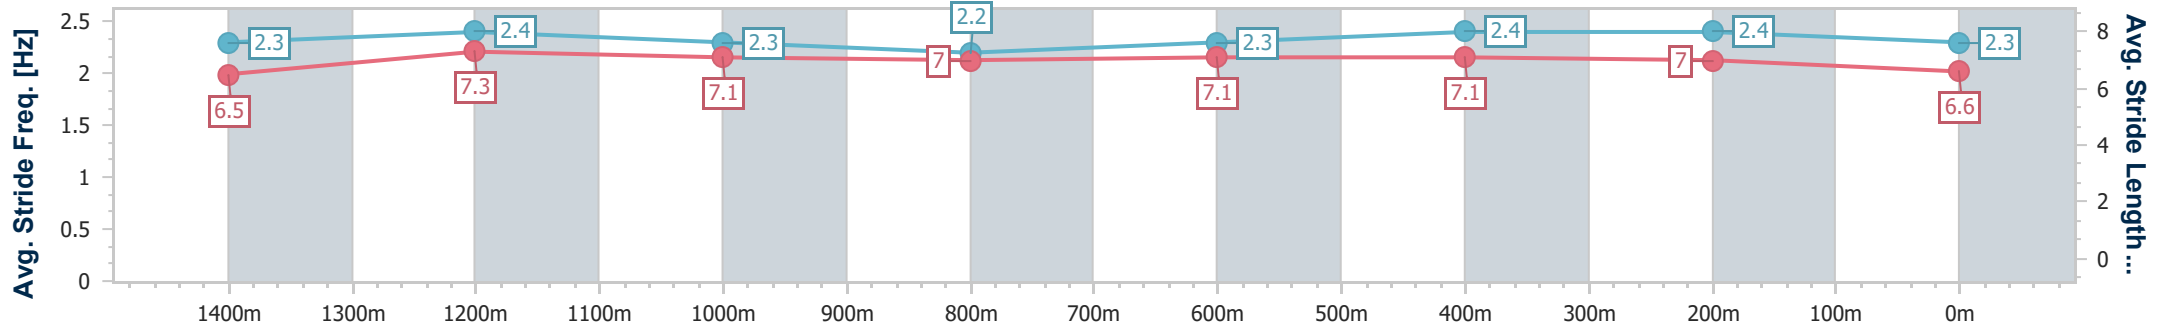

- [] Ranking at each section and finish
- .-.- No data available at this section
- NA No data available

Horse/Jockey Name	Binding
Final Rank	7
Fastest Section Time (Section)	0:11.56 (1400m)
Top Speed [km/h] (Section)	65.1 (Overall)
Race State	Finished

Eagle Farm QLD Professional
Race 2: BRC MEMBERSHIP PLUS BENCHMARK 78 Handicap - 1600m

14 December 2024 - 13:01

BRISBANE RACING CLUB

Track Rating: Heavy 8, Weather: Showers, Rail Position: +2m Entire

Section	Overall	1400m	1200m	1000m	800m	600m	400m	200m
Section Times	1:39.82 [7] (0:13.70)	1:26.12 [3] (0:11.56)	1:14.56 [4] (0:12.37)	1:02.19 [3] (0:12.91)	0:49.28 [4] (0:12.40)	0:36.88 [4] (0:11.99)	0:24.89 [4] (0:11.86)	0:13.03 [9] (0:13.03)
Average Speed [km/h]	52.6	62.6	58.2	56.4	58.5	60.3	60.6	55.6
Top Speed [km/h]	65.1	64.8	61.2	58.2	60.2	61.7	63.1	58.8
Avg. Dist. to Rail [m]	9.1	2.0	2.2	2.4	1.8	0.6	2.1	3.3
Avg. Stride Freq. [Hz]	2.3	2.4	2.3	2.2	2.3	2.4	2.4	2.3
Avg. Stride Length [m]	6.5	7.3	7.1	7.0	7.1	7.1	7.0	6.6

- [] Ranking at each section and finish
- .-.- No data available at this section
- NA No data available

Horse/Jockey Name	Naval Seal
Final Rank	8
Fastest Section Time (Section)	0:11.41 (400m)
Top Speed [km/h] (Section)	64.9 (1400m)
Race State	Finished