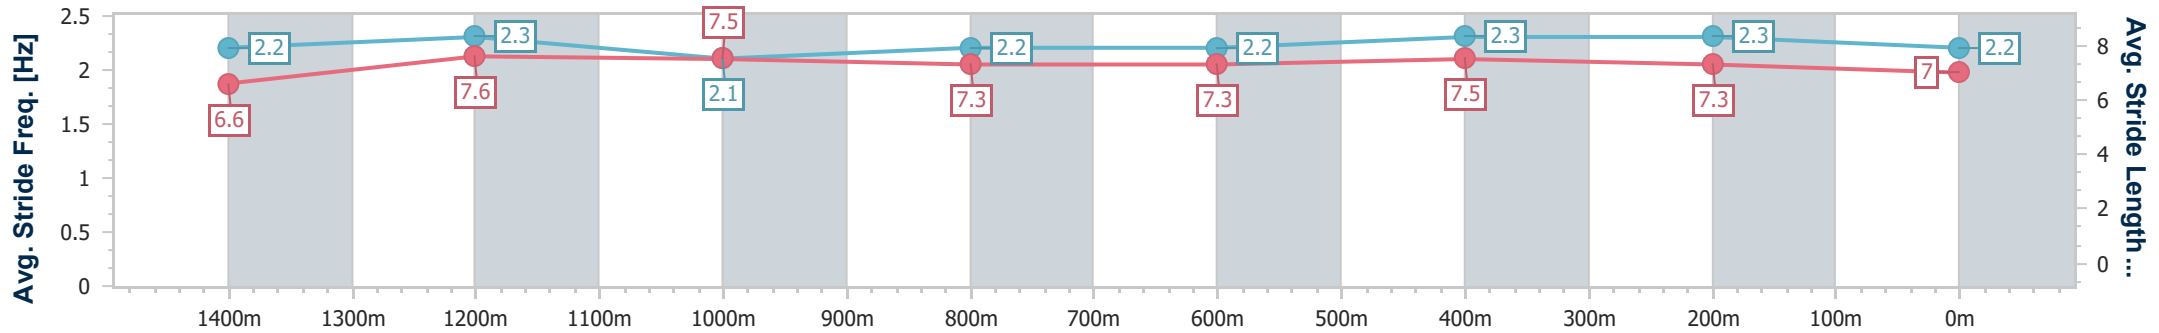

- [] Ranking at each section and finish
- .-.- No data available at this section
- NA No data available

Horse/Jockey Name	Aerial Dancer
Final Rank	6
Fastest Section Time (Section)	0:11.52 (1400m)
Top Speed [km/h] (Section)	65.5 (Overall)
Race State	Finished

Eagle Farm QLD Professional
Race 2: BRC MEMBERSHIP PLUS BENCHMARK 78 Handicap - 1600m

14 December 2024 - 13:01

BRISBANE RACING CLUB

Track Rating: Heavy 8, Weather: Showers, Rail Position: +2m Entire

Section	Overall	1400m	1200m	1000m	800m	600m	400m	200m
Section Times	1:39.12 [6] (0:13.68)	1:25.44 [1] (0:11.52)	1:13.92 [3] (0:12.54)	1:01.38 [4] (0:12.76)	0:48.62 [3] (0:12.31)	0:36.31 [3] (0:11.84)	0:24.47 [2] (0:11.65)	0:12.82 [2] (0:12.82)
Average Speed [km/h]	52.7	62.8	57.5	57.2	58.9	61.4	61.8	56.7
Top Speed [km/h]	65.5	65.3	59.3	59.3	60.0	62.4	62.8	59.5
Avg. Dist. to Rail [m]	9.9	3.8	3.3	2.8	1.9	2.0	5.1	7.3
Avg. Stride Freq. [Hz]	2.2	2.3	2.1	2.2	2.2	2.3	2.3	2.2
Avg. Stride Length [m]	6.6	7.6	7.5	7.3	7.3	7.5	7.3	7.0

- [] Ranking at each section and finish
- .-.- No data available at this section
- NA No data available

Horse/Jockey Name	Binding
Final Rank	7
Fastest Section Time (Section)	0:11.56 (1400m)
Top Speed [km/h] (Section)	65.1 (Overall)
Race State	Finished