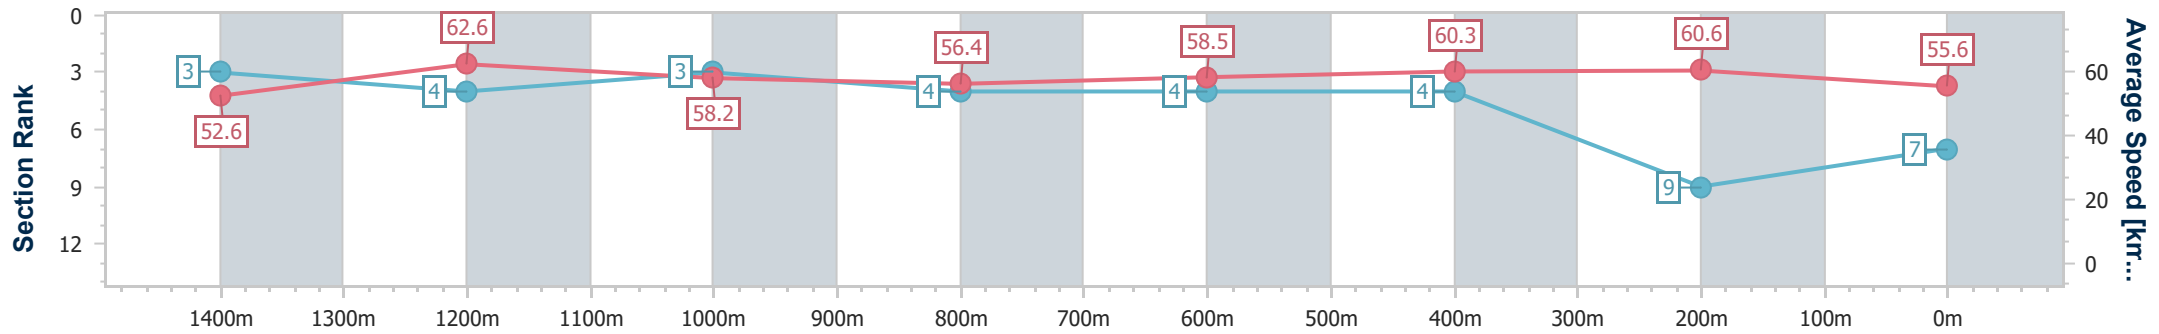

Eagle Farm QLD Professional
Race 2: BRC MEMBERSHIP PLUS BENCHMARK 78 Handicap - 1600m

14 December 2024 - 13:01

BRISBANE RACING CLUB

Track Rating: Heavy 8, Weather: Showers, Rail Position: +2m Entire

Section	Overall	1400m	1200m	1000m	800m	600m	400m	200m
Section Times	1:39.82 [7] (0:13.70)	1:26.12 [3] (0:11.56)	1:14.56 [4] (0:12.37)	1:02.19 [3] (0:12.91)	0:49.28 [4] (0:12.40)	0:36.88 [4] (0:11.99)	0:24.89 [4] (0:11.86)	0:13.03 [9] (0:13.03)
Average Speed [km/h]	52.6	62.6	58.2	56.4	58.5	60.3	60.6	55.6
Top Speed [km/h]	65.1	64.8	61.2	58.2	60.2	61.7	63.1	58.8
Avg. Dist. to Rail [m]	9.1	2.0	2.2	2.4	1.8	0.6	2.1	3.3
Avg. Stride Freq. [Hz]	2.3	2.4	2.3	2.2	2.3	2.4	2.4	2.3
Avg. Stride Length [m]	6.5	7.3	7.1	7.0	7.1	7.1	7.0	6.6

- [] Ranking at each section and finish
- .-.- No data available at this section
- NA No data available

Horse/Jockey Name	Naval Seal
Final Rank	8
Fastest Section Time (Section)	0:11.41 (400m)
Top Speed [km/h] (Section)	64.9 (1400m)
Race State	Finished