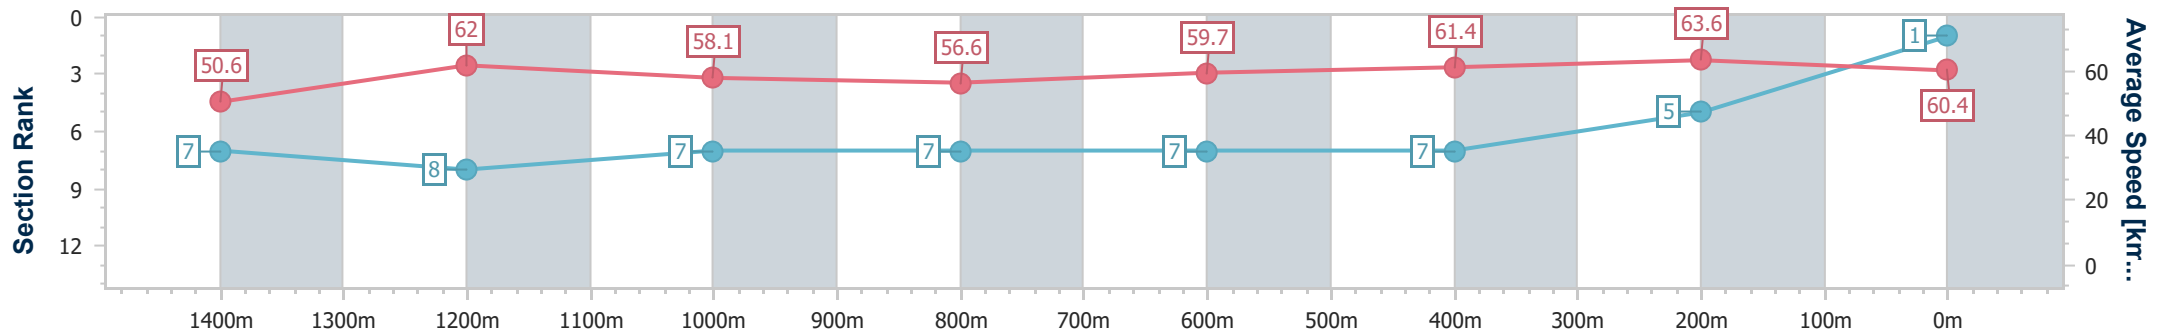

Eagle Farm QLD Professional
Race 2: BRC MEMBERSHIP PLUS BENCHMARK 78 Handicap - 1600m

14 December 2024 - 13:01

BRISBANE RACING CLUB

Track Rating: Heavy 8, Weather: Showers, Rail Position: +2m Entire

Section	Overall	1400m	1200m	1000m	800m	600m	400m	200m
Section Times	1:38.49 [1] (0:14.33)	1:24.16 [7] (0:11.62)	1:12.54 [8] (0:12.40)	1:00.14 [7] (0:12.84)	0:47.30 [7] (0:12.14)	0:35.16 [7] (0:11.82)	0:23.34 [7] (0:11.36)	0:11.98 [5] (0:11.98)
Average Speed [km/h]	50.6	62.0	58.1	56.6	59.7	61.4	63.6	60.4
Top Speed [km/h]	64.0	64.3	60.1	58.9	60.5	62.8	64.4	62.8
Avg. Dist. to Rail [m]	12.5	2.6	2.3	1.6	1.0	2.0	7.6	10.3
Avg. Stride Freq. [Hz]	2.2	2.3	2.2	2.2	2.2	2.3	2.4	2.4
Avg. Stride Length [m]	6.4	7.6	7.3	7.2	7.4	7.5	7.4	7.1