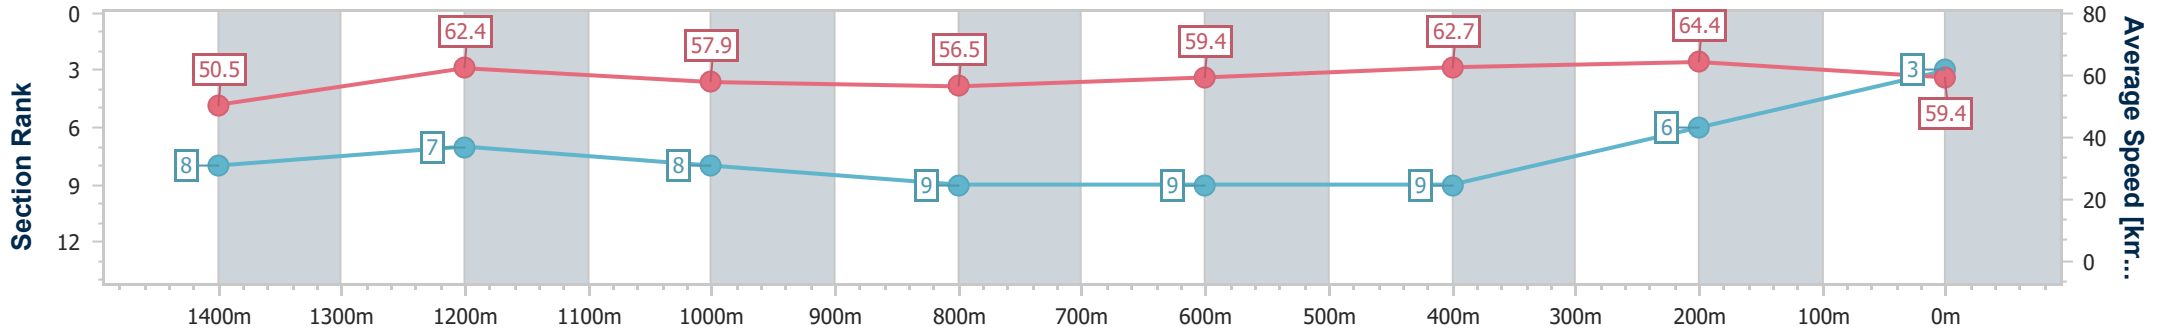

Eagle Farm QLD Professional
Race 2: BRC MEMBERSHIP PLUS BENCHMARK 78 Handicap - 1600m

14 December 2024 - 13:01

BRISBANE RACING CLUB

Track Rating: Heavy 8, Weather: Showers, Rail Position: +2m Entire

Section	Overall	1400m	1200m	1000m	800m	600m	400m	200m
Section Times	1:38.67 [3] (0:14.34)	1:24.33 [8] (0:11.54)	1:12.79 [7] (0:12.48)	1:00.31 [8] (0:12.98)	0:47.33 [9] (0:12.35)	0:34.98 [9] (0:11.62)	0:23.36 [9] (0:11.22)	0:12.14 [6] (0:12.14)
Average Speed [km/h]	50.5	62.4	57.9	56.5	59.4	62.7	64.4	59.4
Top Speed [km/h]	64.2	64.5	60.7	59.3	61.9	64.8	67.0	63.0
Avg. Dist. to Rail [m]	13.3	3.0	3.3	3.8	3.9	2.4	5.8	9.6
Avg. Stride Freq. [Hz]	2.2	2.3	2.2	2.2	2.3	2.3	2.4	2.3
Avg. Stride Length [m]	6.6	7.5	7.4	7.1	7.3	7.5	7.4	7.1