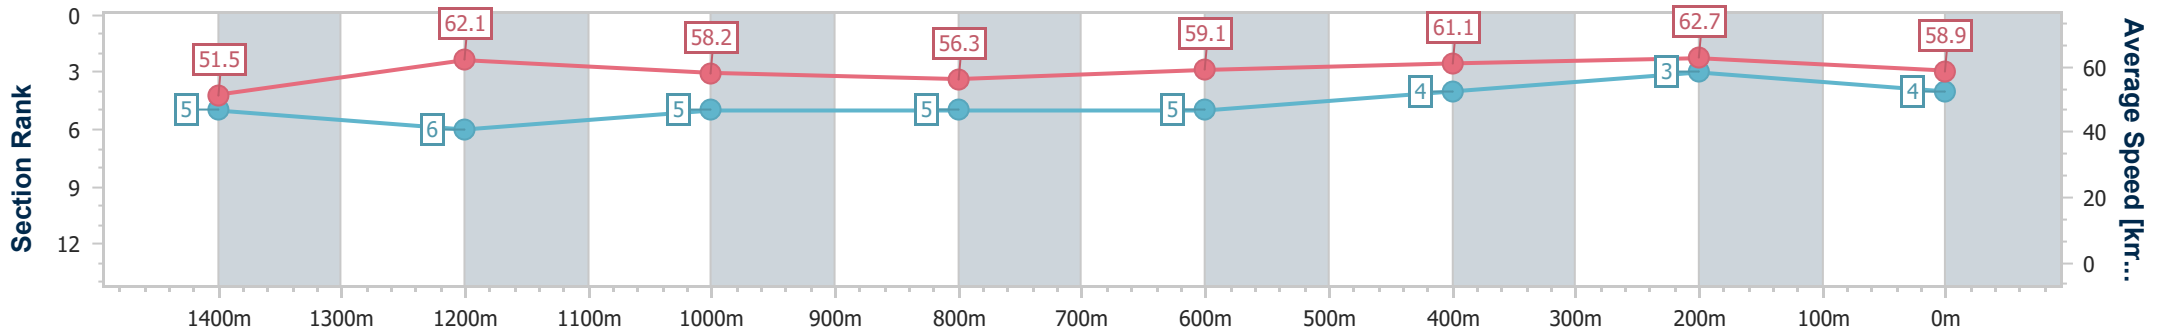

Eagle Farm QLD Professional
Race 2: BRC MEMBERSHIP PLUS BENCHMARK 78 Handicap - 1600m

14 December 2024 - 13:01

BRISBANE RACING CLUB

Track Rating: Heavy 8, Weather: Showers, Rail Position: +2m Entire

Section	Overall	1400m	1200m	1000m	800m	600m	400m	200m
Section Times	1:38.74 [4] (0:14.02)	1:24.72 [5] (0:11.63)	1:13.09 [6] (0:12.39)	1:00.70 [5] (0:12.89)	0:47.81 [5] (0:12.20)	0:35.61 [5] (0:11.80)	0:23.81 [4] (0:11.49)	0:12.32 [3] (0:12.32)
Average Speed [km/h]	51.5	62.1	58.2	56.3	59.1	61.1	62.7	58.9
Top Speed [km/h]	63.7	63.5	60.7	58.3	60.5	62.6	63.7	61.3
Avg. Dist. to Rail [m]	8.3	2.0	2.4	1.8	0.6	0.5	4.1	5.7
Avg. Stride Freq. [Hz]	2.2	2.3	2.2	2.1	2.2	2.2	2.3	2.2
Avg. Stride Length [m]	6.4	7.6	7.5	7.4	7.5	7.6	7.6	7.3