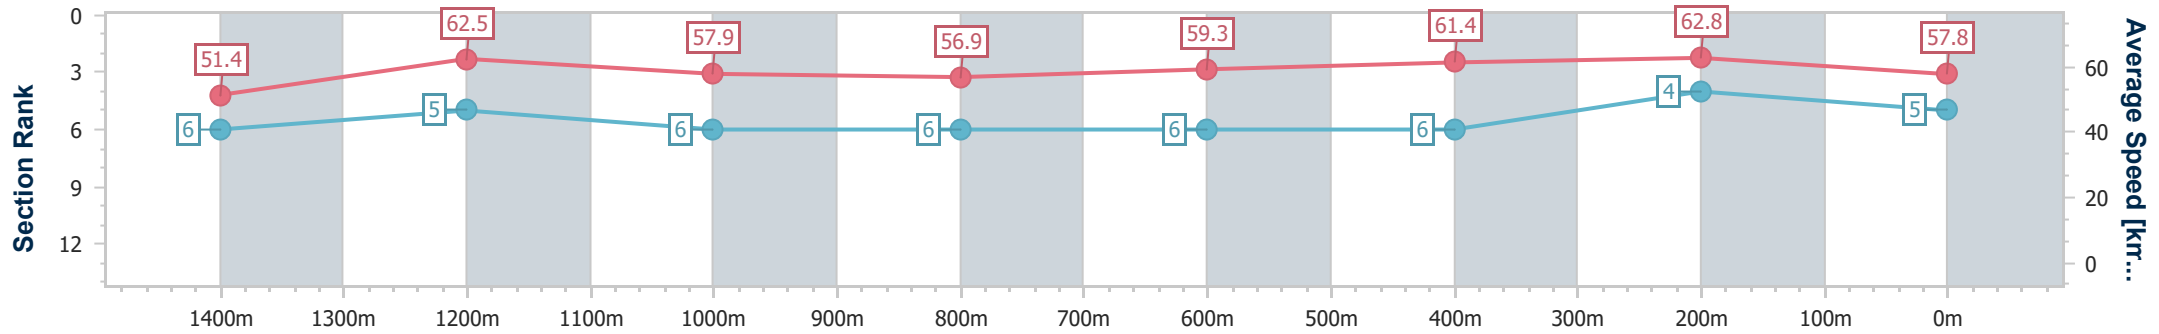

Eagle Farm QLD Professional
Race 2: BRC MEMBERSHIP PLUS BENCHMARK 78 Handicap - 1600m

14 December 2024 - 13:01

BRISBANE RACING CLUB

Track Rating: Heavy 8, Weather: Showers, Rail Position: +2m Entire

Section	Overall	1400m	1200m	1000m	800m	600m	400m	200m
Section Times	1:39.04 [5] (0:14.09)	1:24.95 [6] (0:11.56)	1:13.39 [5] (0:12.48)	1:00.91 [6] (0:12.85)	0:48.06 [6] (0:12.23)	0:35.83 [6] (0:11.82)	0:24.01 [6] (0:11.46)	0:12.55 [4] (0:12.55)
Average Speed [km/h]	51.4	62.5	57.9	56.9	59.3	61.4	62.8	57.8
Top Speed [km/h]	63.2	63.6	60.4	58.6	60.4	62.6	63.5	60.8
Avg. Dist. to Rail [m]	13.5	3.9	4.0	2.9	2.2	1.0	4.0	6.9
Avg. Stride Freq. [Hz]	2.2	2.2	2.1	2.1	2.1	2.2	2.3	2.2
Avg. Stride Length [m]	6.7	7.9	7.7	7.7	7.8	7.7	7.6	7.3

- [] Ranking at each section and finish
- .-.- No data available at this section
- NA No data available

Horse/Jockey Name	Aerial Dancer
Final Rank	6
Fastest Section Time (Section)	0:11.52 (1400m)
Top Speed [km/h] (Section)	65.5 (Overall)
Race State	Finished