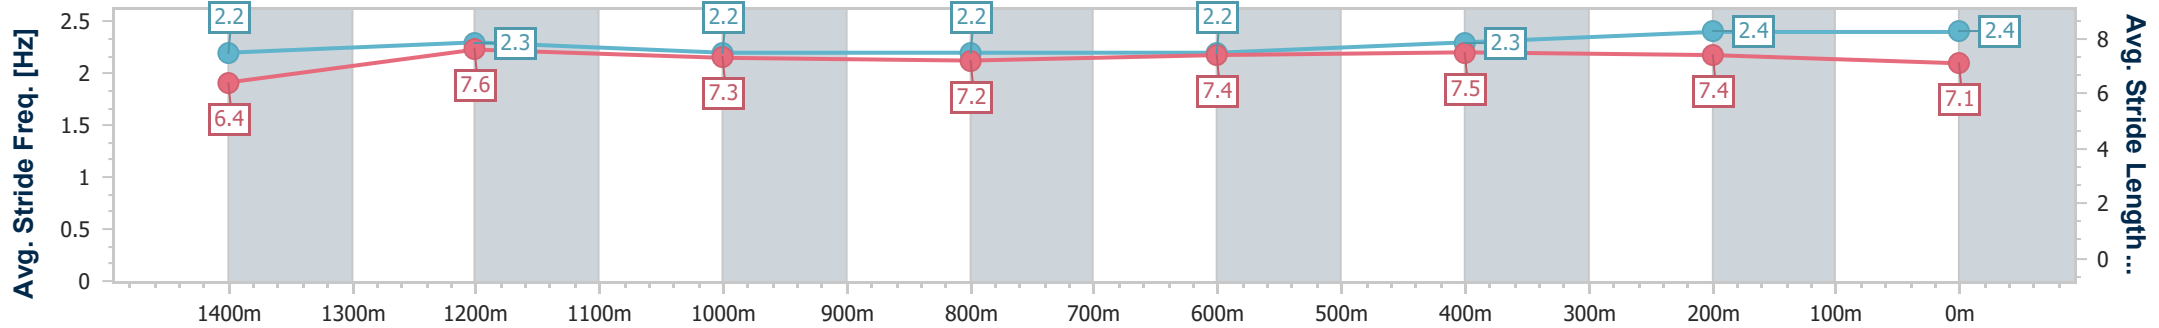

Eagle Farm QLD Professional
Race 2: BRC MEMBERSHIP PLUS BENCHMARK 78 Handicap - 1600m

14 December 2024 - 13:01

BRISBANE RACING CLUB

Track Rating: Heavy 8, Weather: Showers, Rail Position: +2m Entire

Section	Overall	1400m	1200m	1000m	800m	600m	400m	200m
Section Times	1:38.49 [1] (0:14.33)	1:24.16 [7] (0:11.62)	1:12.54 [8] (0:12.40)	1:00.14 [7] (0:12.84)	0:47.30 [7] (0:12.14)	0:35.16 [7] (0:11.82)	0:23.34 [7] (0:11.36)	0:11.98 [5] (0:11.98)
Average Speed [km/h]	50.6	62.0	58.1	56.6	59.7	61.4	63.6	60.4
Top Speed [km/h]	64.0	64.3	60.1	58.9	60.5	62.8	64.4	62.8
Avg. Dist. to Rail [m]	12.5	2.6	2.3	1.6	1.0	2.0	7.6	10.3
Avg. Stride Freq. [Hz]	2.2	2.3	2.2	2.2	2.2	2.3	2.4	2.4
Avg. Stride Length [m]	6.4	7.6	7.3	7.2	7.4	7.5	7.4	7.1