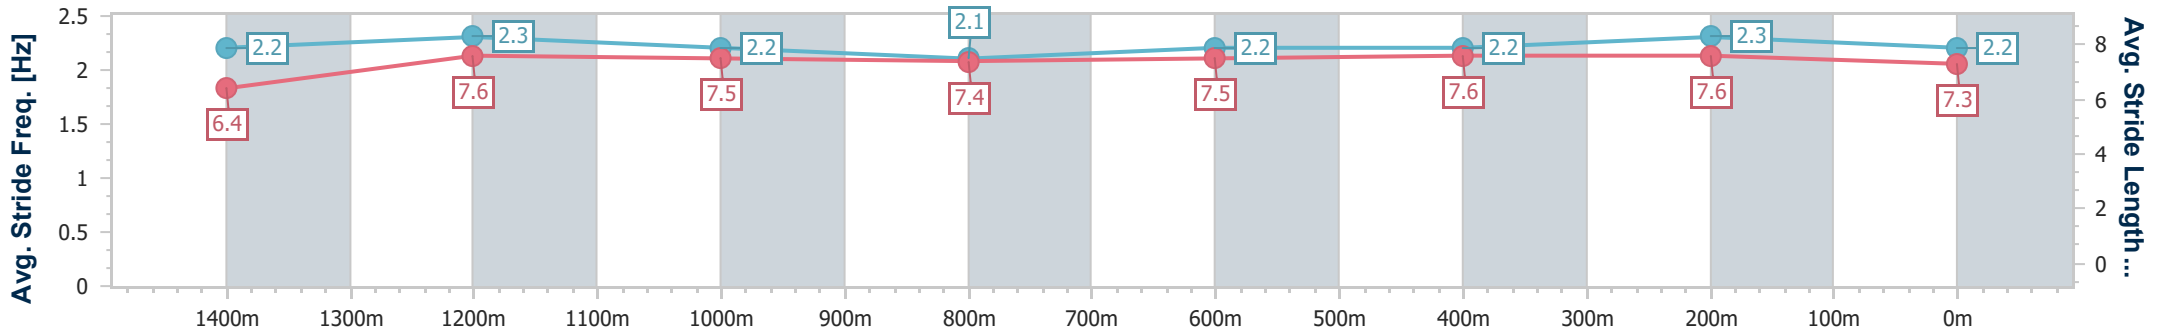

Eagle Farm QLD Professional
Race 2: BRC MEMBERSHIP PLUS BENCHMARK 78 Handicap - 1600m

14 December 2024 - 13:01

BRISBANE RACING CLUB

Track Rating: Heavy 8, Weather: Showers, Rail Position: +2m Entire

Section	Overall	1400m	1200m	1000m	800m	600m	400m	200m
Section Times	1:38.74 [4] (0:14.02)	1:24.72 [5] (0:11.63)	1:13.09 [6] (0:12.39)	1:00.70 [5] (0:12.89)	0:47.81 [5] (0:12.20)	0:35.61 [5] (0:11.80)	0:23.81 [4] (0:11.49)	0:12.32 [3] (0:12.32)
Average Speed [km/h]	51.5	62.1	58.2	56.3	59.1	61.1	62.7	58.9
Top Speed [km/h]	63.7	63.5	60.7	58.3	60.5	62.6	63.7	61.3
Avg. Dist. to Rail [m]	8.3	2.0	2.4	1.8	0.6	0.5	4.1	5.7
Avg. Stride Freq. [Hz]	2.2	2.3	2.2	2.1	2.2	2.2	2.3	2.2
Avg. Stride Length [m]	6.4	7.6	7.5	7.4	7.5	7.6	7.6	7.3