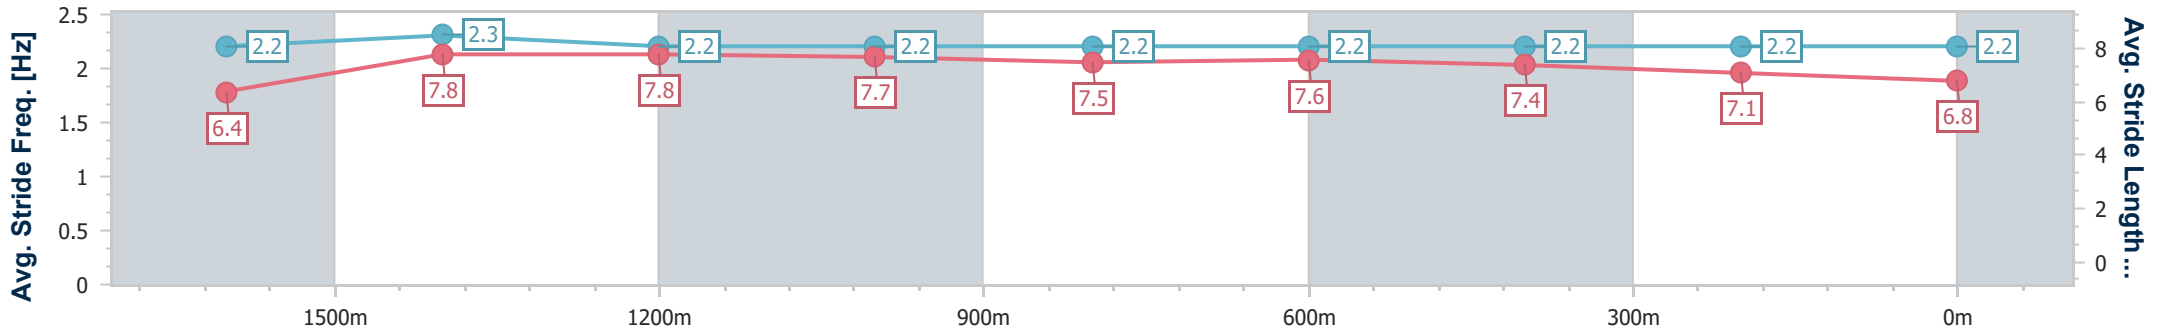

Eagle Farm QLD Professional

Race 10: MORETON HIRE OPEN Handicap - 1800m

14 December 2024 - 17:48

Track Rating: Heavy 10, Weather: Showers, Rail Position: +2m Entire

BRISBANE RACING CLUB

Section	Overall	1600m	1400m	1200m	1000m	800m	600m	400m	200m
Section Times	1:52.27 [8] (0:14.37)	1:37.90 [3] (0:11.49)	1:26.41 [4] (0:11.56)	1:14.85 [3] (0:11.90)	1:02.95 [3] (0:12.09)	0:50.86 [4] (0:12.13)	0:38.73 [4] (0:12.55)	0:26.18 [4] (0:12.61)	0:13.57 [7] (0:13.57)
Average Speed [km/h]	51.0	63.3	62.4	60.6	60.5	60.6	58.9	57.0	53.3
Top Speed [km/h]	62.7	63.9	64.2	61.4	61.6	61.6	59.6	58.3	54.4
Avg. Dist. to Rail [m]	6.5	2.5	2.6	3.5	3.9	4.1	5.2	8.2	7.5
Avg. Stride Freq. [Hz]	2.2	2.3	2.2	2.2	2.2	2.2	2.2	2.2	2.2
Avg. Stride Length [m]	6.4	7.8	7.8	7.7	7.5	7.6	7.4	7.1	6.8