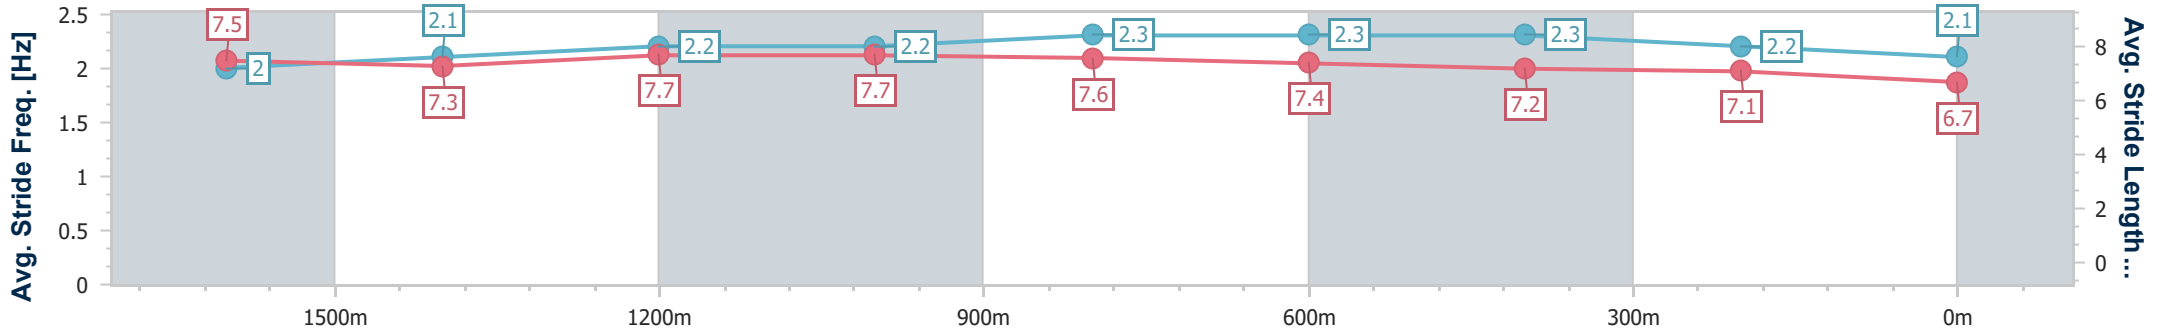

Eagle Farm QLD Professional

Race 10: MORETON HIRE OPEN Handicap - 1800m

14 December 2024 - 17:48

Track Rating: Heavy 10, Weather: Showers, Rail Position: +2m Entire

BRISBANE RACING CLUB

Section	Overall	1600m	1400m	1200m	1000m	800m	600m	400m	200m
Section Times	1:52.51 [11] (0:14.16)	1:38.35 [1] (0:11.33)	1:27.02 [1] (0:11.65)	1:15.37 [1] (0:11.98)	1:03.39 [2] (0:12.04)	0:51.35 [1] (0:12.14)	0:39.21 [1] (0:12.50)	0:26.71 [1] (0:12.67)	0:14.04 [2] (0:14.04)
Average Speed [km/h]	52.1	64.0	61.8	60.4	61.1	60.5	59.2	57.0	51.4
Top Speed [km/h]	64.0	64.7	63.8	61.7	61.8	61.9	60.2	59.4	54.0
Avg. Dist. to Rail [m]	8.4	2.7	2.3	3.3	4.4	4.8	5.5	8.7	8.9
Avg. Stride Freq. [Hz]	2.0	2.1	2.2	2.2	2.3	2.3	2.3	2.2	2.1
Avg. Stride Length [m]	7.5	7.3	7.7	7.7	7.6	7.4	7.2	7.1	6.7

- [] Ranking at each section and finish
- .-.- No data available at this section
- NA No data available

Horse/Jockey Name	Stuck With You
Final Rank	12
Fastest Section Time (Section)	0:11.35 (1600m)
Top Speed [km/h] (Section)	66.4 (1600m)
Race State	Finished