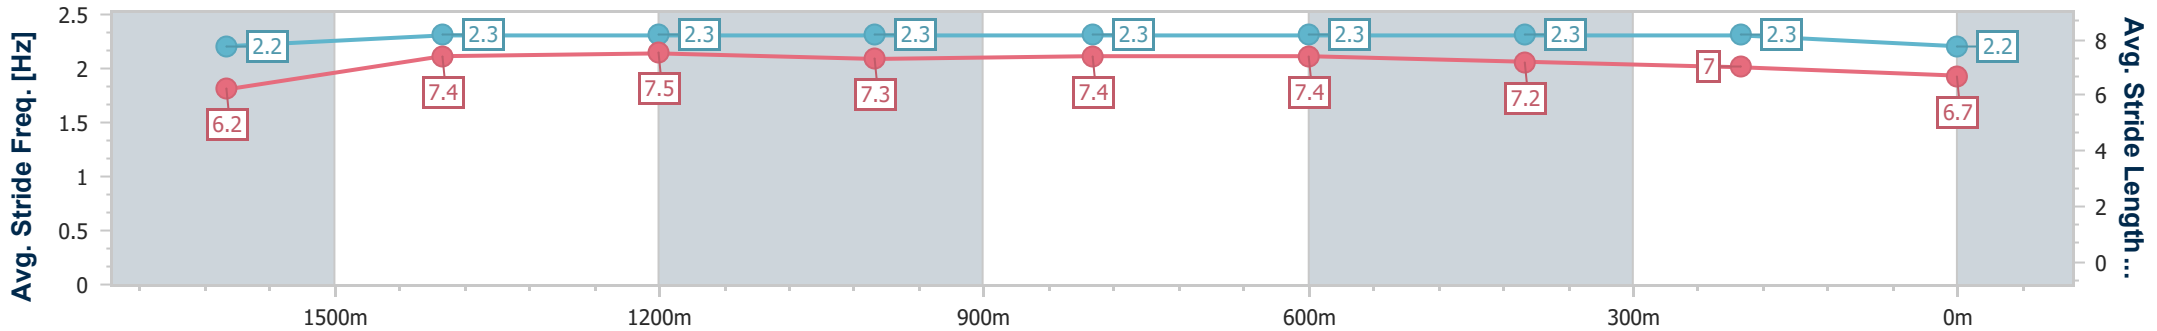

Eagle Farm QLD Professional

Race 10: MORETON HIRE OPEN Handicap - 1800m

14 December 2024 - 17:48

Track Rating: Heavy 10, Weather: Showers, Rail Position: +2m Entire

BRISBANE RACING CLUB

Section	Overall	1600m	1400m	1200m	1000m	800m	600m	400m	200m
Section Times	1:52.32 [9] (0:14.61)	1:37.71 [8] (0:11.68)	1:26.03 [10] (0:11.74)	1:14.29 [9] (0:11.94)	1:02.35 [9] (0:11.99)	0:50.36 [9] (0:12.17)	0:38.19 [10] (0:12.37)	0:25.82 [10] (0:12.36)	0:13.46 [9] (0:13.46)
Average Speed [km/h]	49.5	62.2	61.6	60.3	61.5	60.8	60.1	58.4	53.8
Top Speed [km/h]	61.0	63.3	63.1	61.9	63.0	62.6	61.4	60.3	56.2
Avg. Dist. to Rail [m]	2.3	2.3	3.2	5.3	5.1	5.3	6.8	12.0	11.0
Avg. Stride Freq. [Hz]	2.2	2.3	2.3	2.3	2.3	2.3	2.3	2.3	2.2
Avg. Stride Length [m]	6.2	7.4	7.5	7.3	7.4	7.4	7.2	7.0	6.7