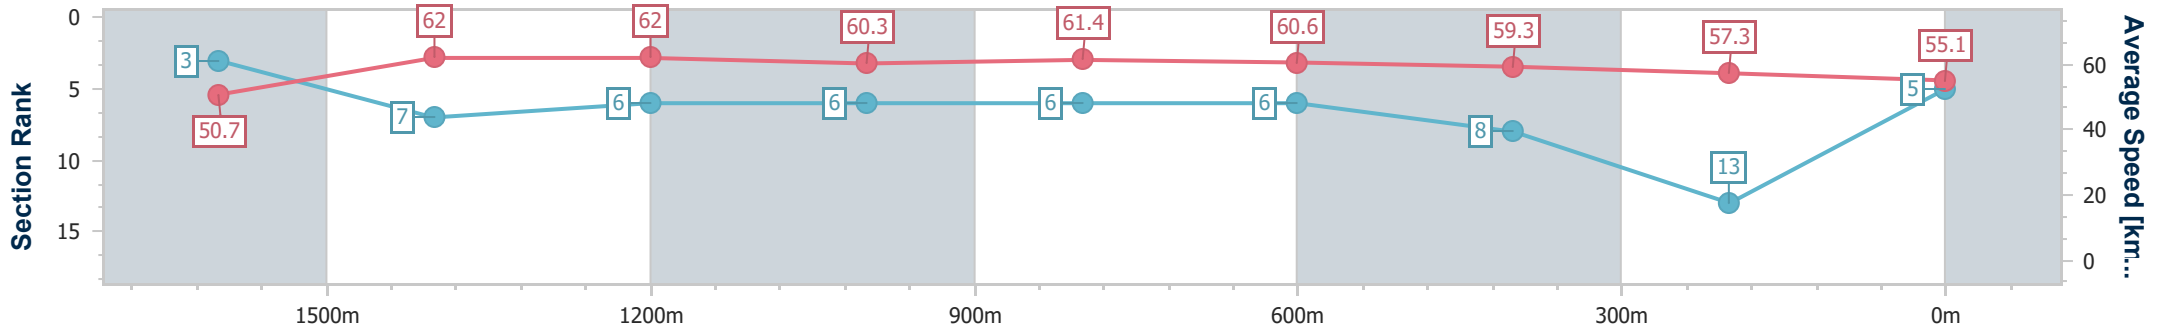

Eagle Farm QLD Professional

Race 10: MORETON HIRE OPEN Handicap - 1800m

14 December 2024 - 17:48

Track Rating: Heavy 10, Weather: Showers, Rail Position: +2m Entire

BRISBANE RACING CLUB

Section	Overall	1600m	1400m	1200m	1000m	800m	600m	400m	200m
Section Times	1:52.07 [5] (0:14.37)	1:37.70 [3] (0:11.64)	1:26.06 [7] (0:11.66)	1:14.40 [6] (0:11.95)	1:02.45 [6] (0:12.01)	0:50.44 [6] (0:12.15)	0:38.29 [6] (0:12.58)	0:25.71 [8] (0:12.56)	0:13.15 [13] (0:13.15)
Average Speed [km/h]	50.7	62.0	62.0	60.3	61.4	60.6	59.3	57.3	55.1
Top Speed [km/h]	61.5	63.1	62.9	61.1	62.0	61.7	60.6	59.1	56.2
Avg. Dist. to Rail [m]	3.5	1.9	2.5	4.4	4.4	5.1	7.3	9.6	4.0
Avg. Stride Freq. [Hz]	2.2	2.3	2.3	2.2	2.2	2.2	2.2	2.2	2.2
Avg. Stride Length [m]	6.4	7.6	7.6	7.6	7.6	7.5	7.5	7.2	7.0