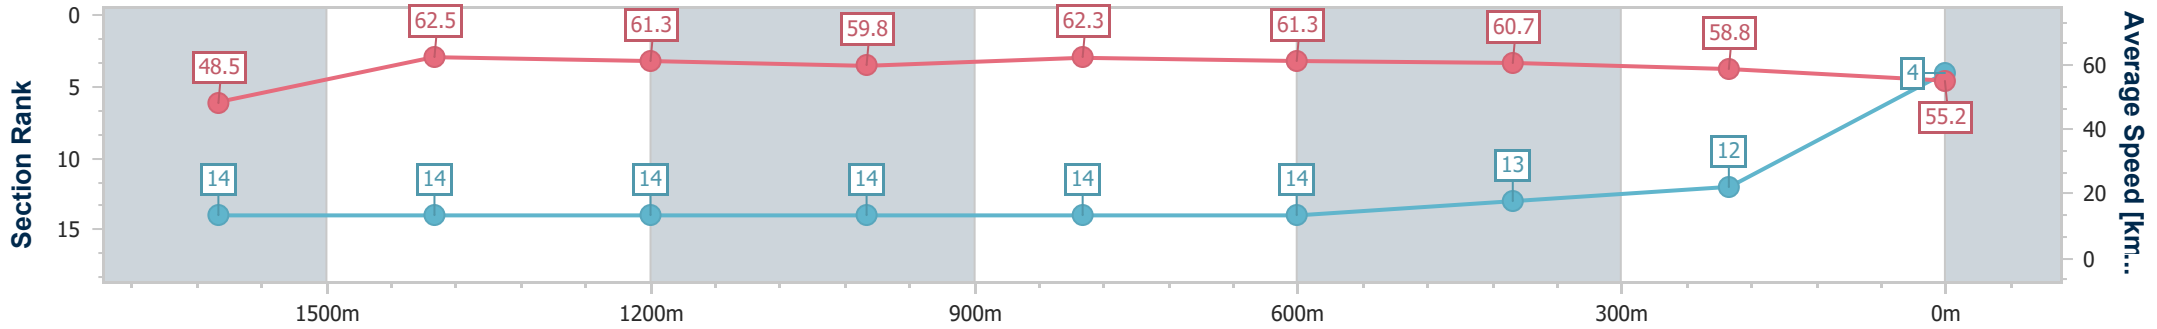

Eagle Farm QLD Professional

Race 10: MORETON HIRE OPEN Handicap - 1800m

14 December 2024 - 17:48

Track Rating: Heavy 10, Weather: Showers, Rail Position: +2m Entire

BRISBANE RACING CLUB

Section	Overall	1600m	1400m	1200m	1000m	800m	600m	400m	200m
Section Times	1:52.02 [4] (0:15.02)	1:37.00 [14] (0:11.64)	1:25.36 [14] (0:11.77)	1:13.59 [14] (0:12.03)	1:01.56 [14] (0:11.83)	0:49.73 [14] (0:12.02)	0:37.71 [14] (0:12.37)	0:25.34 [13] (0:12.22)	0:13.12 [12] (0:13.12)
Average Speed [km/h]	48.5	62.5	61.3	59.8	62.3	61.3	60.7	58.8	55.2
Top Speed [km/h]	60.2	64.0	63.9	61.3	62.8	62.8	61.3	60.4	57.2
Avg. Dist. to Rail [m]	4.3	2.2	2.9	4.2	4.2	5.4	8.4	14.9	14.8
Avg. Stride Freq. [Hz]	2.1	2.2	2.2	2.1	2.2	2.2	2.2	2.2	2.1
Avg. Stride Length [m]	6.3	7.8	7.9	7.8	7.8	7.8	7.7	7.5	7.3