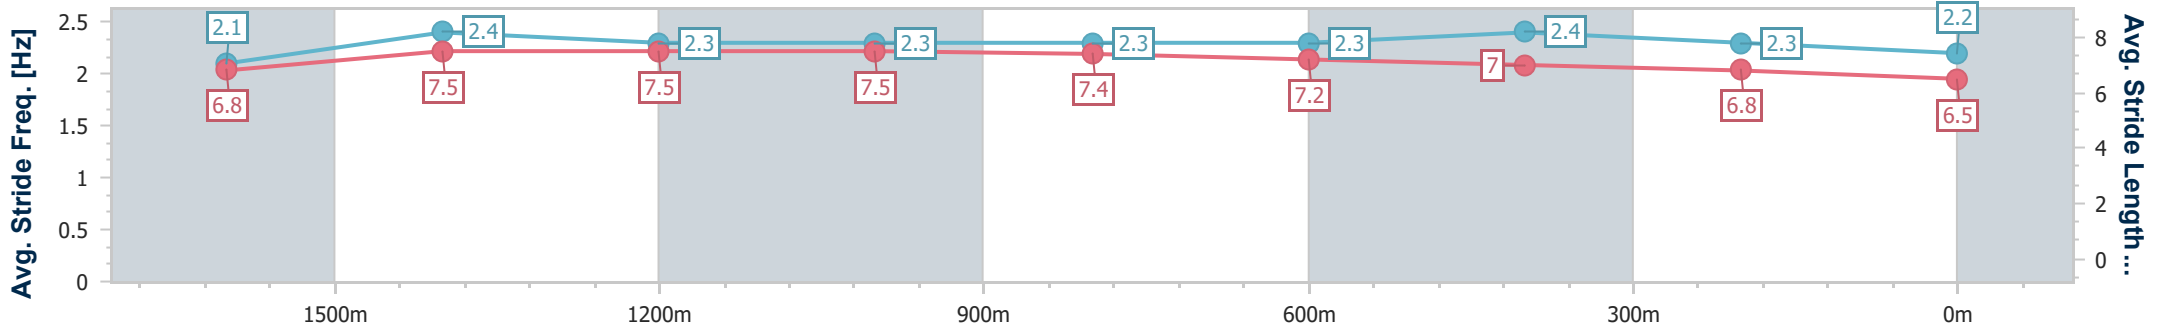

- [] Ranking at each section and finish
- .-.- No data available at this section
- NA No data available

Horse/Jockey Name	Stuck With You
Final Rank	12
Fastest Section Time (Section)	0:11.35 (1600m)
Top Speed [km/h] (Section)	66.4 (1600m)
Race State	Finished

Eagle Farm QLD Professional

Race 10: MORETON HIRE OPEN Handicap - 1800m

14 December 2024 - 17:48

Track Rating: Heavy 10, Weather: Showers, Rail Position: +2m Entire

BRISBANE RACING CLUB

Section	Overall	1600m	1400m	1200m	1000m	800m	600m	400m	200m
Section Times	1:52.85 [12] (0:14.32)	1:38.53 [2] (0:11.35)	1:27.18 [2] (0:11.62)	1:15.56 [2] (0:11.82)	1:03.74 [1] (0:12.11)	0:51.63 [2] (0:12.29)	0:39.34 [2] (0:12.54)	0:26.80 [2] (0:12.72)	0:14.08 [8] (0:14.08)
Average Speed [km/h]	51.4	64.6	62.2	61.2	61.2	60.4	58.8	56.7	51.4
Top Speed [km/h]	65.3	66.4	63.6	62.1	62.4	62.0	60.2	58.5	54.3
Avg. Dist. to Rail [m]	7.8	4.7	5.0	5.8	6.2	6.0	5.5	9.6	10.5
Avg. Stride Freq. [Hz]	2.1	2.4	2.3	2.3	2.3	2.3	2.4	2.3	2.2
Avg. Stride Length [m]	6.8	7.5	7.5	7.5	7.4	7.2	7.0	6.8	6.5