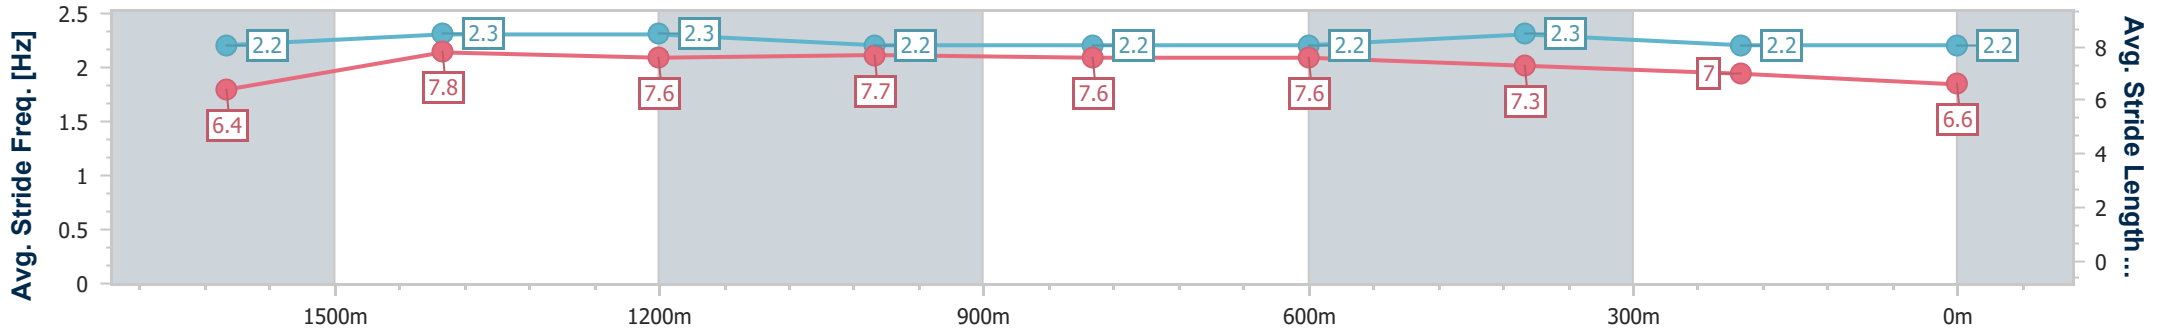

Eagle Farm QLD Professional

Race 10: MORETON HIRE OPEN Handicap - 1800m

14 December 2024 - 17:48

Track Rating: Heavy 10, Weather: Showers, Rail Position: +2m Entire

BRISBANE RACING CLUB

Section	Overall	1600m	1400m	1200m	1000m	800m	600m	400m	200m
Section Times	1:52.89 [13] (0:14.57)	1:38.32 [6] (0:11.28)	1:27.04 [3] (0:11.66)	1:15.38 [4] (0:11.86)	1:03.52 [4] (0:12.02)	0:51.50 [3] (0:12.14)	0:39.36 [3] (0:12.55)	0:26.81 [3] (0:12.81)	0:14.00 [11] (0:14.00)
Average Speed [km/h]	51.2	65.6	61.8	60.8	61.5	60.9	59.3	56.2	51.5
Top Speed [km/h]	65.2	66.9	63.7	61.4	62.3	62.3	60.2	58.1	53.8
Avg. Dist. to Rail [m]	11.6	6.4	4.6	5.0	5.0	5.4	6.9	11.4	12.0
Avg. Stride Freq. [Hz]	2.2	2.3	2.3	2.2	2.2	2.2	2.3	2.2	2.2
Avg. Stride Length [m]	6.4	7.8	7.6	7.7	7.6	7.6	7.3	7.0	6.6

- [] Ranking at each section and finish
- .-.- No data available at this section
- NA No data available

Horse/Jockey Name	Echo Point
Final Rank	14
Fastest Section Time (Section)	0:11.51 (1600m)
Top Speed [km/h] (Section)	63.4 (1600m)
Race State	Finished