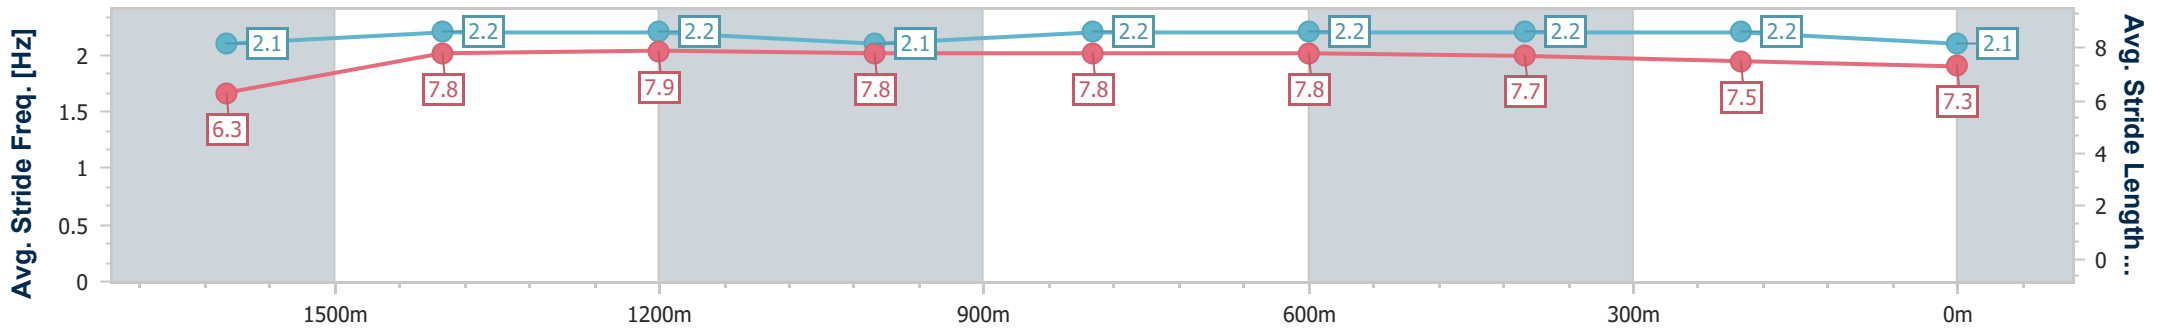

Eagle Farm QLD Professional

Race 10: MORETON HIRE OPEN Handicap - 1800m

14 December 2024 - 17:48

Track Rating: Heavy 10, Weather: Showers, Rail Position: +2m Entire

BRISBANE RACING CLUB

Section	Overall	1600m	1400m	1200m	1000m	800m	600m	400m	200m
Section Times	1:52.02 [4] (0:15.02)	1:37.00 [14] (0:11.64)	1:25.36 [14] (0:11.77)	1:13.59 [14] (0:12.03)	1:01.56 [14] (0:11.83)	0:49.73 [14] (0:12.02)	0:37.71 [14] (0:12.37)	0:25.34 [13] (0:12.22)	0:13.12 [12] (0:13.12)
Average Speed [km/h]	48.5	62.5	61.3	59.8	62.3	61.3	60.7	58.8	55.2
Top Speed [km/h]	60.2	64.0	63.9	61.3	62.8	62.8	61.3	60.4	57.2
Avg. Dist. to Rail [m]	4.3	2.2	2.9	4.2	4.2	5.4	8.4	14.9	14.8
Avg. Stride Freq. [Hz]	2.1	2.2	2.2	2.1	2.2	2.2	2.2	2.2	2.1
Avg. Stride Length [m]	6.3	7.8	7.9	7.8	7.8	7.8	7.7	7.5	7.3