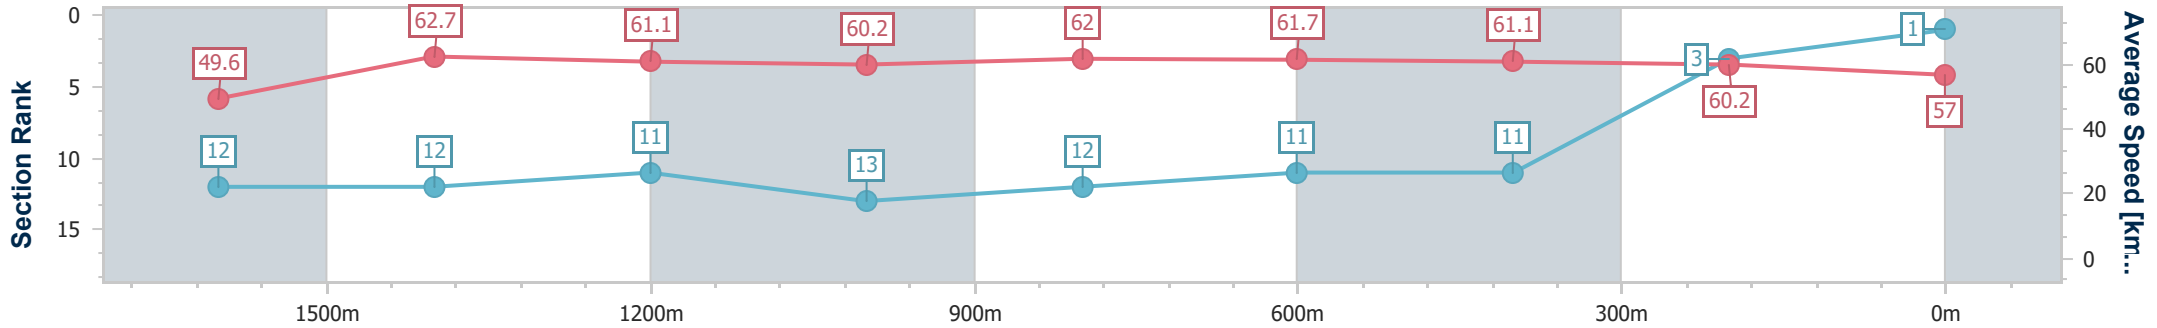

14 December 2024 - 17:48

Track Rating: Heavy 10, Weather: Showers, Rail Position: +2m Entire

BRISBANE RACING CLUB

Section	Overall	1600m	1400m	1200m	1000m	800m	600m	400m	200m
Section Times	1:51.22 [1] (0:14.77)	1:36.45 [12] (0:11.66)	1:24.79 [12] (0:11.85)	1:12.94 [11] (0:12.01)	1:00.93 [13] (0:11.87)	0:49.06 [12] (0:12.01)	0:37.05 [11] (0:12.35)	0:24.70 [11] (0:11.96)	0:12.74 [3] (0:12.74)
Average Speed [km/h]	49.6	62.7	61.1	60.2	62.0	61.7	61.1	60.2	57.0
Top Speed [km/h]	61.2	63.9	63.1	61.0	64.0	62.9	62.4	61.4	59.0
Avg. Dist. to Rail [m]	6.1	4.2	4.2	5.0	4.7	6.3	9.5	14.2	11.5
Avg. Stride Freq. [Hz]	2.1	2.3	2.2	2.2	2.2	2.2	2.3	2.3	2.2
Avg. Stride Length [m]	6.5	7.6	7.6	7.6	7.7	7.7	7.5	7.4	7.1