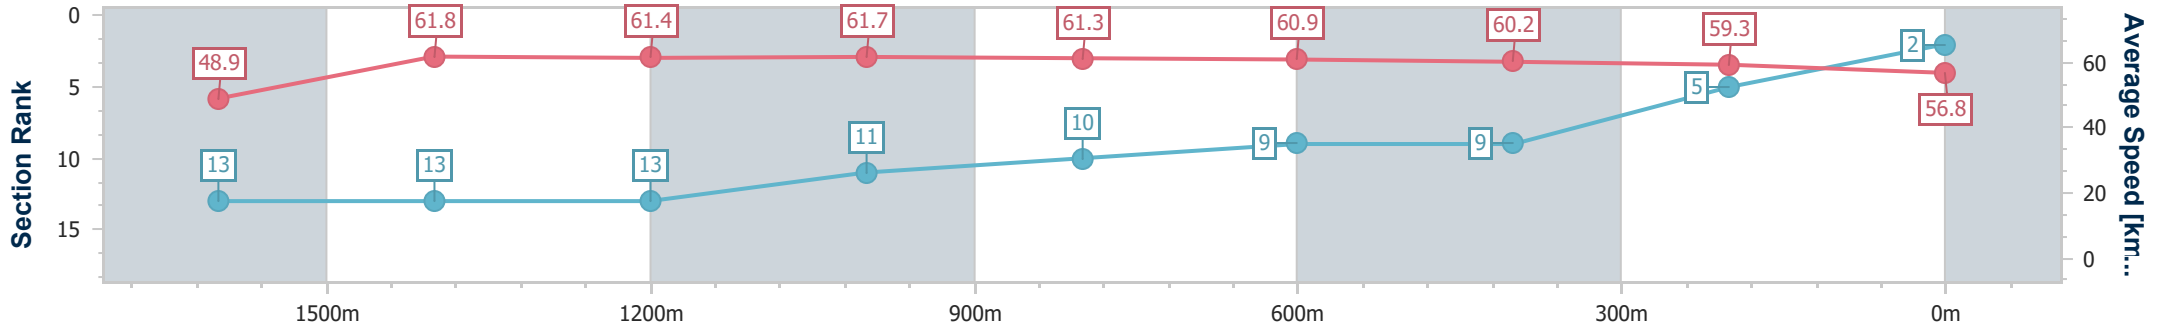

Eagle Farm QLD Professional

Race 10: MORETON HIRE OPEN Handicap - 1800m

14 December 2024 - 17:48

Track Rating: Heavy 10, Weather: Showers, Rail Position: +2m Entire

BRISBANE RACING CLUB

Section	Overall	1600m	1400m	1200m	1000m	800m	600m	400m	200m
Section Times	1:51.30 [2] (0:14.84)	1:36.46 [13] (0:11.73)	1:24.73 [13] (0:11.75)	1:12.98 [13] (0:11.70)	1:01.28 [11] (0:11.95)	0:49.33 [10] (0:12.10)	0:37.23 [9] (0:12.34)	0:24.89 [9] (0:12.12)	0:12.77 [5] (0:12.77)
Average Speed [km/h]	48.9	61.8	61.4	61.7	61.3	60.9	60.2	59.3	56.8
Top Speed [km/h]	60.1	63.4	63.3	62.9	62.5	62.6	60.9	61.0	58.1
Avg. Dist. to Rail [m]	3.8	1.8	2.0	3.2	3.4	5.0	6.1	6.7	7.5
Avg. Stride Freq. [Hz]	2.1	2.3	2.3	2.3	2.3	2.2	2.2	2.3	2.2
Avg. Stride Length [m]	6.3	7.5	7.6	7.6	7.5	7.6	7.4	7.2	7.0