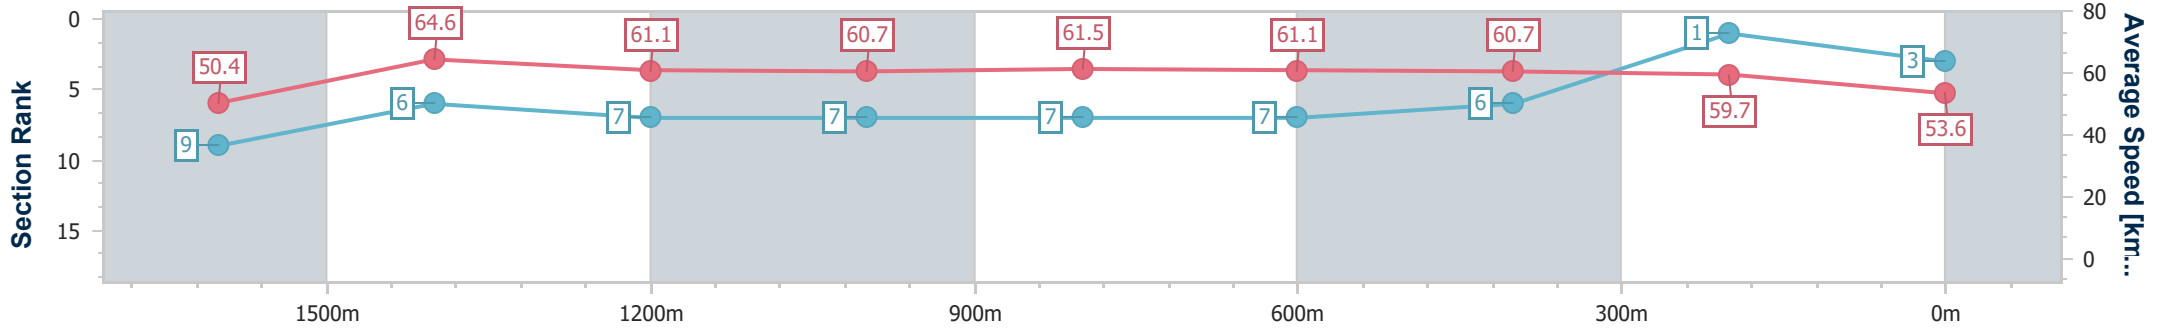

Eagle Farm QLD Professional

Race 10: MORETON HIRE OPEN Handicap - 1800m

14 December 2024 - 17:48

Track Rating: Heavy 10, Weather: Showers, Rail Position: +2m Entire

BRISBANE RACING CLUB

Section	Overall	1600m	1400m	1200m	1000m	800m	600m	400m	200m
Section Times	1:51.78 [3] (0:14.64)	1:37.14 [9] (0:11.36)	1:25.78 [6] (0:11.76)	1:14.02 [7] (0:11.90)	1:02.12 [7] (0:12.06)	0:50.06 [7] (0:12.11)	0:37.95 [7] (0:12.38)	0:25.57 [6] (0:12.05)	0:13.52 [1] (0:13.52)
Average Speed [km/h]	50.4	64.6	61.1	60.7	61.5	61.1	60.7	59.7	53.6
Top Speed [km/h]	63.5	65.5	63.0	61.9	62.4	62.1	61.4	61.5	55.9
Avg. Dist. to Rail [m]	9.0	3.9	3.1	5.0	6.0	6.6	7.7	11.6	11.2
Avg. Stride Freq. [Hz]	2.1	2.3	2.2	2.2	2.2	2.2	2.2	2.2	2.1
Avg. Stride Length [m]	6.5	8.0	7.8	7.8	7.8	7.9	7.7	7.5	7.0