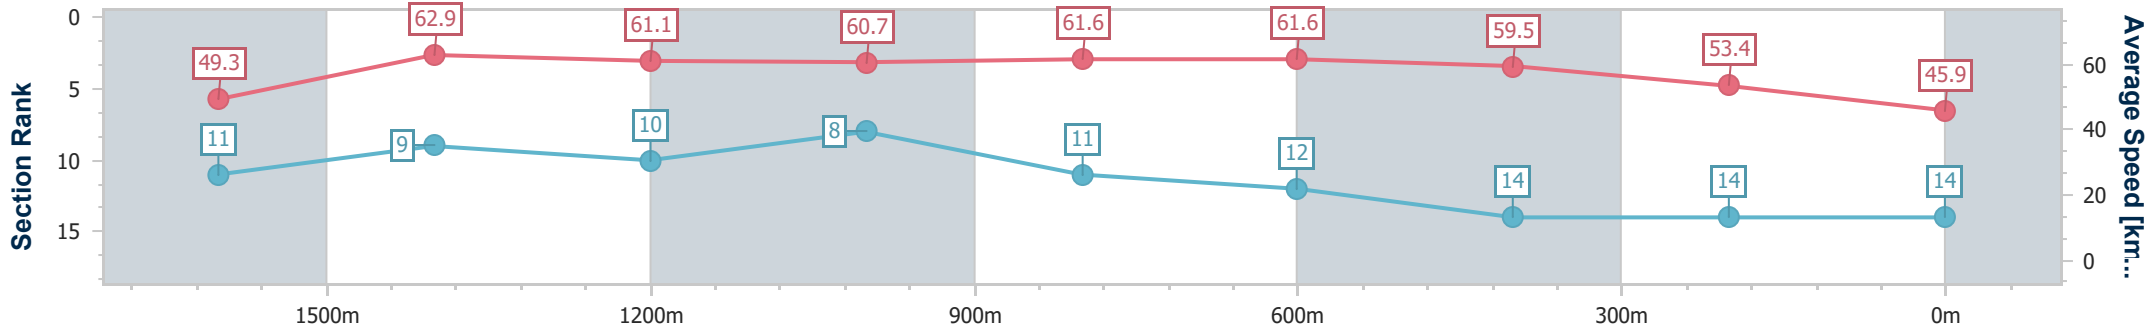

- [] Ranking at each section and finish
- .-.- No data available at this section
- NA No data available

Horse/Jockey Name	Echo Point
Final Rank	14
Fastest Section Time (Section)	0:11.51 (1600m)
Top Speed [km/h] (Section)	63.4 (1600m)
Race State	Finished

Eagle Farm QLD Professional

Race 10: MORETON HIRE OPEN Handicap - 1800m

14 December 2024 - 17:48

Track Rating: Heavy 10, Weather: Showers, Rail Position: +2m Entire

BRISBANE RACING CLUB

Section	Overall	1600m	1400m	1200m	1000m	800m	600m	400m	200m
Section Times	1:56.23 [14] (0:14.75)	1:41.48 [11] (0:11.51)	1:29.97 [9] (0:11.81)	1:18.16 [10] (0:11.88)	1:06.28 [8] (0:12.10)	0:54.18 [11] (0:12.18)	0:42.00 [12] (0:12.79)	0:29.21 [14] (0:13.44)	0:15.77 [14] (0:15.77)
Average Speed [km/h]	49.3	62.9	61.1	60.7	61.6	61.6	59.5	53.4	45.9
Top Speed [km/h]	62.5	63.4	62.6	62.8	62.5	62.4	61.1	57.3	48.7
Avg. Dist. to Rail [m]	5.2	1.6	3.8	5.5	6.9	8.9	11.1	15.4	11.9
Avg. Stride Freq. [Hz]	2.3	2.4	2.4	2.4	2.4	2.4	2.4	2.3	2.1
Avg. Stride Length [m]	5.9	7.3	7.2	7.2	7.2	7.0	6.8	6.5	5.9

- [] Ranking at each section and finish
- .-.- No data available at this section
- NA No data available