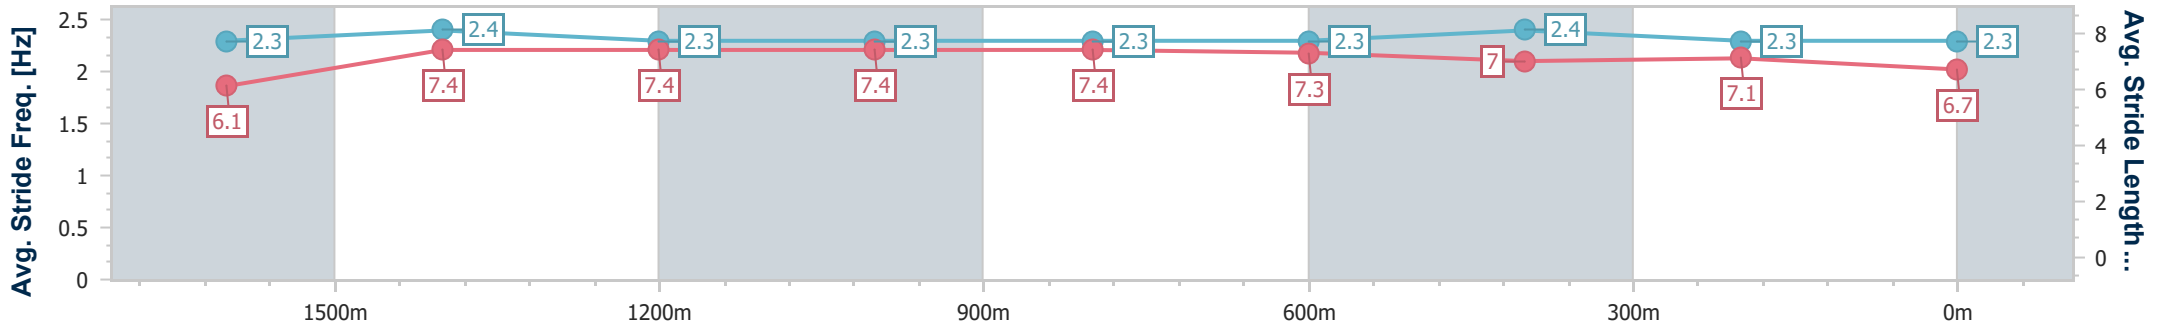

Eagle Farm QLD Professional

Race 10: MORETON HIRE OPEN Handicap - 1800m

14 December 2024 - 17:48

Track Rating: Heavy 10, Weather: Showers, Rail Position: +2m Entire

BRISBANE RACING CLUB

Section	Overall	1600m	1400m	1200m	1000m	800m	600m	400m	200m
Section Times	1:52.11 [6] (0:14.65)	1:37.46 [10] (0:11.65)	1:25.81 [11] (0:11.98)	1:13.83 [12] (0:11.90)	1:01.93 [12] (0:11.99)	0:49.94 [13] (0:12.10)	0:37.84 [13] (0:12.41)	0:25.43 [12] (0:12.20)	0:13.23 [10] (0:13.23)
Average Speed [km/h]	50.7	62.9	60.4	60.5	62.2	61.8	60.7	59.0	54.9
Top Speed [km/h]	63.3	64.0	62.2	62.4	63.4	62.4	61.8	61.5	56.7
Avg. Dist. to Rail [m]	10.2	4.9	3.9	5.5	6.8	7.6	9.6	15.3	14.7
Avg. Stride Freq. [Hz]	2.3	2.4	2.3	2.3	2.3	2.3	2.4	2.3	2.3
Avg. Stride Length [m]	6.1	7.4	7.4	7.4	7.4	7.3	7.0	7.1	6.7