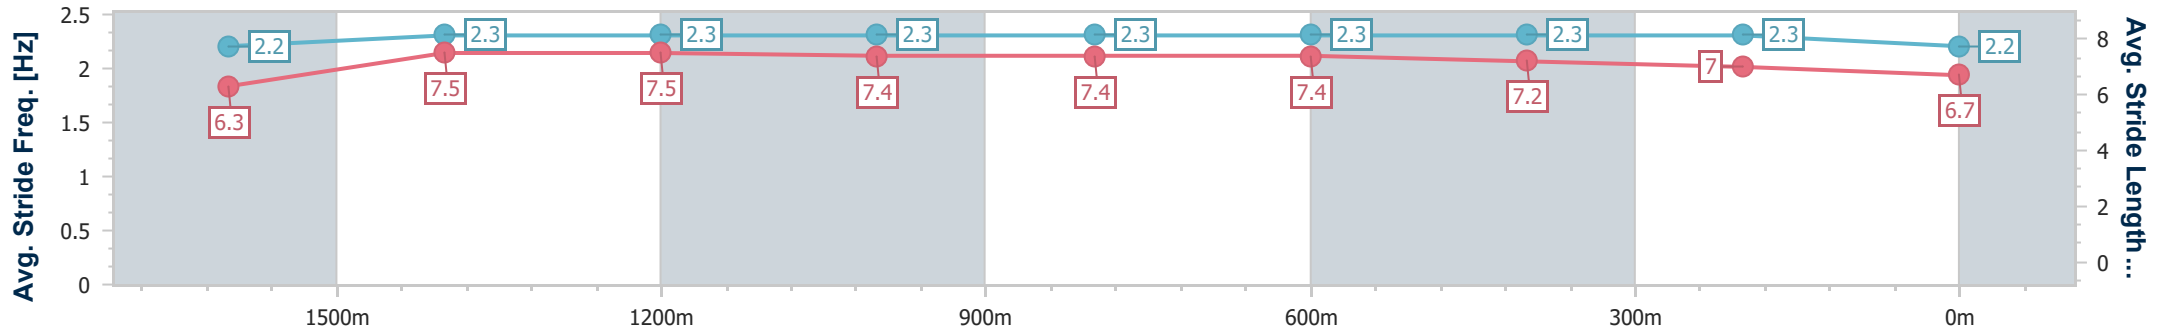

Eagle Farm QLD Professional

Race 10: MORETON HIRE OPEN Handicap - 1800m

14 December 2024 - 17:48

Track Rating: Heavy 10, Weather: Showers, Rail Position: +2m Entire

BRISBANE RACING CLUB

Section	Overall	1600m	1400m	1200m	1000m	800m	600m	400m	200m
Section Times	1:52.17 [7] (0:14.50)	1:37.67 [5] (0:11.46)	1:26.21 [5] (0:11.60)	1:14.61 [5] (0:12.04)	1:02.57 [5] (0:12.00)	0:50.57 [5] (0:12.12)	0:38.45 [5] (0:12.43)	0:26.02 [5] (0:12.44)	0:13.58 [6] (0:13.58)
Average Speed [km/h]	49.6	62.6	62.3	59.9	60.9	60.5	59.7	57.8	53.3
Top Speed [km/h]	62.4	63.6	63.3	61.0	62.1	62.2	60.4	59.8	55.3
Avg. Dist. to Rail [m]	1.7	0.7	0.2	1.9	3.1	4.4	6.0	8.5	8.0
Avg. Stride Freq. [Hz]	2.2	2.3	2.3	2.3	2.3	2.3	2.3	2.3	2.2
Avg. Stride Length [m]	6.3	7.5	7.5	7.4	7.4	7.4	7.2	7.0	6.7