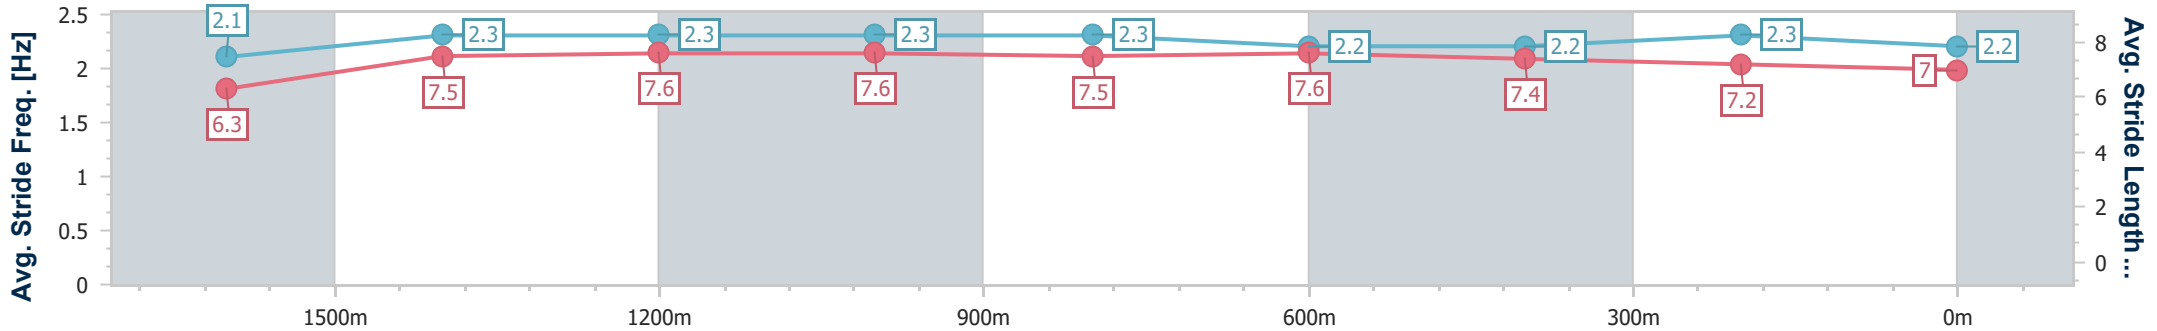

Eagle Farm QLD Professional

Race 10: MORETON HIRE OPEN Handicap - 1800m

14 December 2024 - 17:48

Track Rating: Heavy 10, Weather: Showers, Rail Position: +2m Entire

BRISBANE RACING CLUB

Section	Overall	1600m	1400m	1200m	1000m	800m	600m	400m	200m
Section Times	1:51.30 [2] (0:14.84)	1:36.46 [13] (0:11.73)	1:24.73 [13] (0:11.75)	1:12.98 [13] (0:11.70)	1:01.28 [11] (0:11.95)	0:49.33 [10] (0:12.10)	0:37.23 [9] (0:12.34)	0:24.89 [9] (0:12.12)	0:12.77 [5] (0:12.77)
Average Speed [km/h]	48.9	61.8	61.4	61.7	61.3	60.9	60.2	59.3	56.8
Top Speed [km/h]	60.1	63.4	63.3	62.9	62.5	62.6	60.9	61.0	58.1
Avg. Dist. to Rail [m]	3.8	1.8	2.0	3.2	3.4	5.0	6.1	6.7	7.5
Avg. Stride Freq. [Hz]	2.1	2.3	2.3	2.3	2.3	2.2	2.2	2.3	2.2
Avg. Stride Length [m]	6.3	7.5	7.6	7.6	7.5	7.6	7.4	7.2	7.0