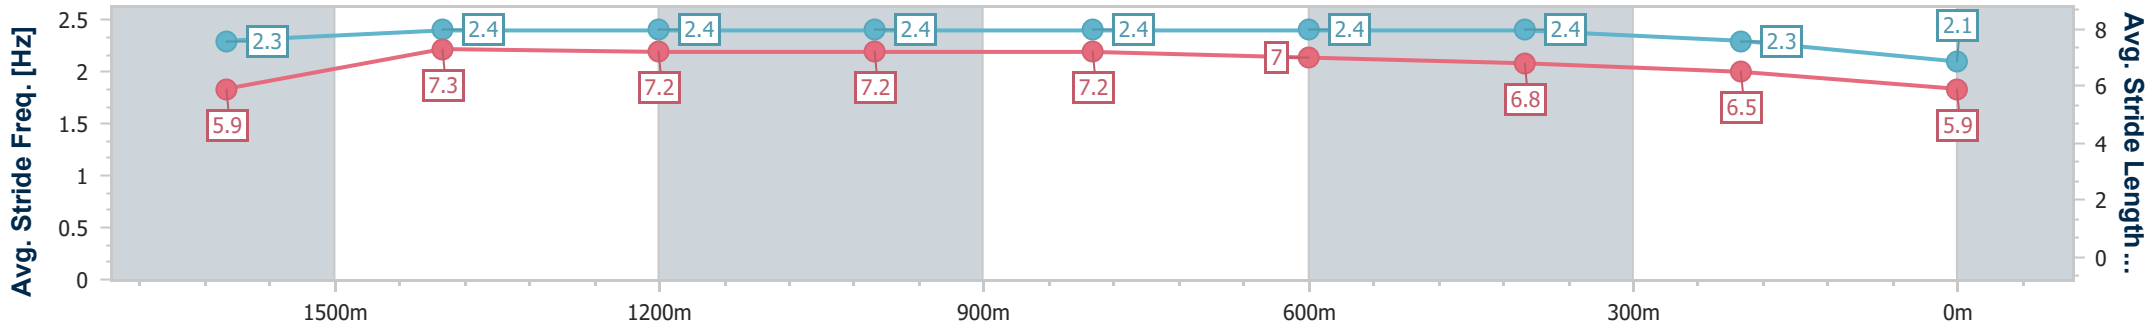

- [] Ranking at each section and finish
- .-.- No data available at this section
- NA No data available

Horse/Jockey Name	Echo Point
Final Rank	14
Fastest Section Time (Section)	0:11.51 (1600m)
Top Speed [km/h] (Section)	63.4 (1600m)
Race State	Finished

Eagle Farm QLD Professional

Race 10: MORETON HIRE OPEN Handicap - 1800m

14 December 2024 - 17:48

Track Rating: Heavy 10, Weather: Showers, Rail Position: +2m Entire

BRISBANE RACING CLUB

Section	Overall	1600m	1400m	1200m	1000m	800m	600m	400m	200m
Section Times	1:56.23 [14] (0:14.75)	1:41.48 [11] (0:11.51)	1:29.97 [9] (0:11.81)	1:18.16 [10] (0:11.88)	1:06.28 [8] (0:12.10)	0:54.18 [11] (0:12.18)	0:42.00 [12] (0:12.79)	0:29.21 [14] (0:13.44)	0:15.77 [14] (0:15.77)
Average Speed [km/h]	49.3	62.9	61.1	60.7	61.6	61.6	59.5	53.4	45.9
Top Speed [km/h]	62.5	63.4	62.6	62.8	62.5	62.4	61.1	57.3	48.7
Avg. Dist. to Rail [m]	5.2	1.6	3.8	5.5	6.9	8.9	11.1	15.4	11.9
Avg. Stride Freq. [Hz]	2.3	2.4	2.4	2.4	2.4	2.4	2.4	2.3	2.1
Avg. Stride Length [m]	5.9	7.3	7.2	7.2	7.2	7.0	6.8	6.5	5.9

- [] Ranking at each section and finish
- .-.- No data available at this section
- NA No data available