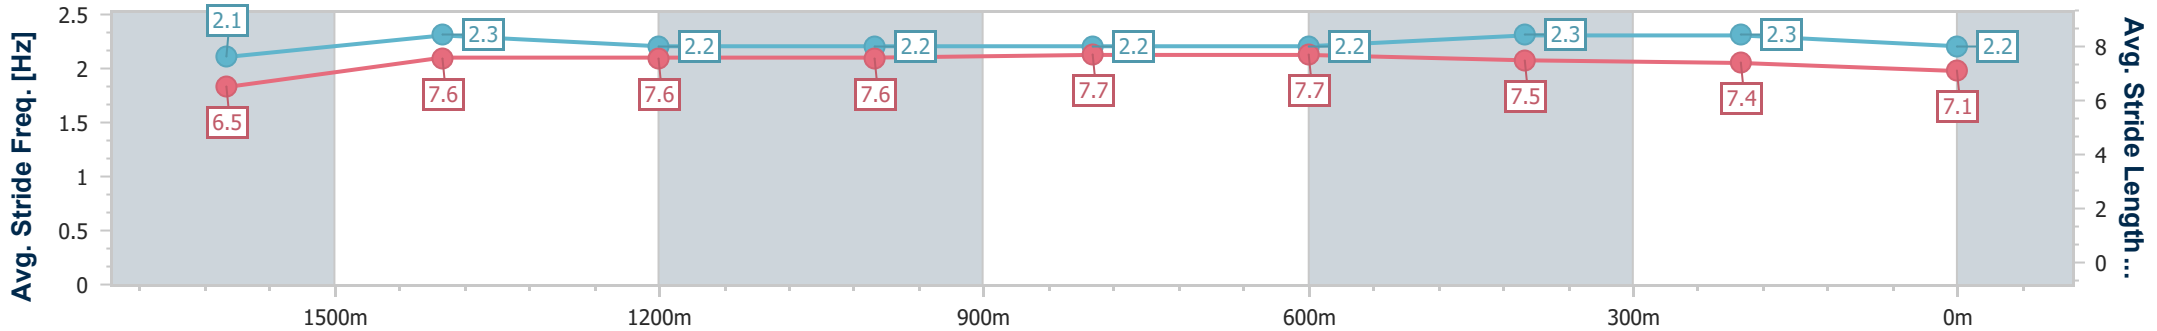

14 December 2024 - 17:48

Track Rating: Heavy 10, Weather: Showers, Rail Position: +2m Entire

BRISBANE RACING CLUB

Section	Overall	1600m	1400m	1200m	1000m	800m	600m	400m	200m
Section Times	1:51.22 [1] (0:14.77)	1:36.45 [12] (0:11.66)	1:24.79 [12] (0:11.85)	1:12.94 [11] (0:12.01)	1:00.93 [13] (0:11.87)	0:49.06 [12] (0:12.01)	0:37.05 [11] (0:12.35)	0:24.70 [11] (0:11.96)	0:12.74 [3] (0:12.74)
Average Speed [km/h]	49.6	62.7	61.1	60.2	62.0	61.7	61.1	60.2	57.0
Top Speed [km/h]	61.2	63.9	63.1	61.0	64.0	62.9	62.4	61.4	59.0
Avg. Dist. to Rail [m]	6.1	4.2	4.2	5.0	4.7	6.3	9.5	14.2	11.5
Avg. Stride Freq. [Hz]	2.1	2.3	2.2	2.2	2.2	2.2	2.3	2.3	2.2
Avg. Stride Length [m]	6.5	7.6	7.6	7.6	7.7	7.7	7.5	7.4	7.1