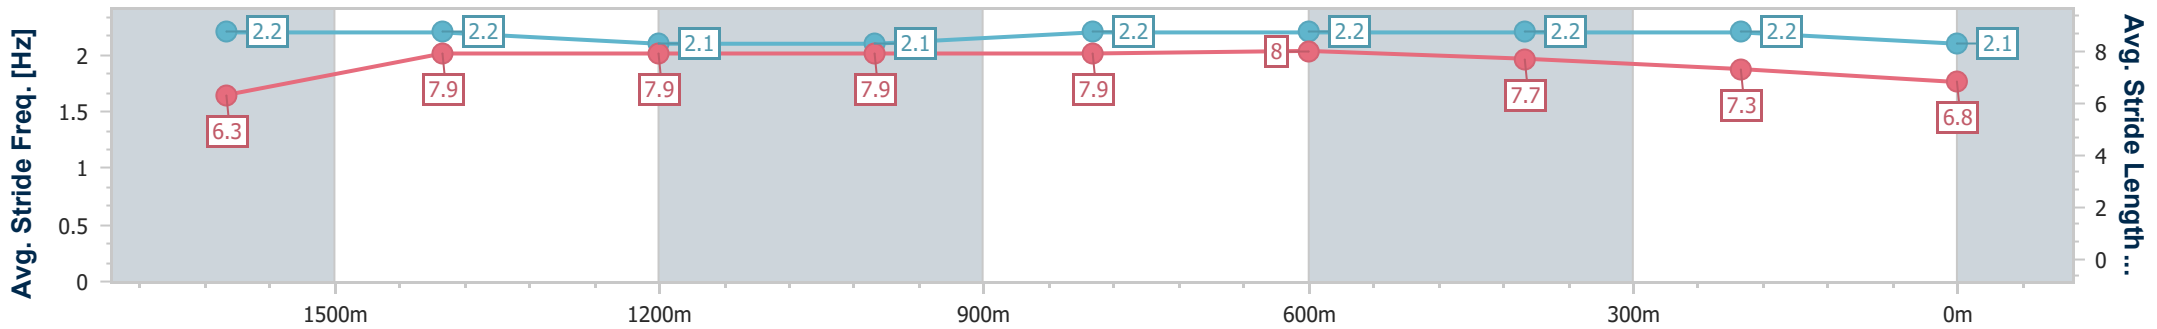

Eagle Farm QLD Professional

Race 10: MORETON HIRE OPEN Handicap - 1800m

14 December 2024 - 17:48

Track Rating: Heavy 10, Weather: Showers, Rail Position: +2m Entire

BRISBANE RACING CLUB

Section	Overall	1600m	1400m	1200m	1000m	800m	600m	400m	200m
Section Times	1:52.38 [10] (0:14.59)	1:37.79 [7] (0:11.54)	1:26.25 [8] (0:11.89)	1:14.36 [8] (0:12.00)	1:02.36 [10] (0:11.89)	0:50.47 [8] (0:12.07)	0:38.40 [8] (0:12.26)	0:26.14 [7] (0:12.29)	0:13.85 [4] (0:13.85)
Average Speed [km/h]	50.0	63.2	60.7	60.3	62.2	61.8	61.2	58.6	52.1
Top Speed [km/h]	62.0	64.3	62.2	61.9	63.6	62.7	61.8	61.8	55.5
Avg. Dist. to Rail [m]	5.2	3.5	4.0	5.6	6.0	7.3	8.6	12.7	12.3
Avg. Stride Freq. [Hz]	2.2	2.2	2.1	2.1	2.2	2.2	2.2	2.2	2.1
Avg. Stride Length [m]	6.3	7.9	7.9	7.9	7.9	8.0	7.7	7.3	6.8