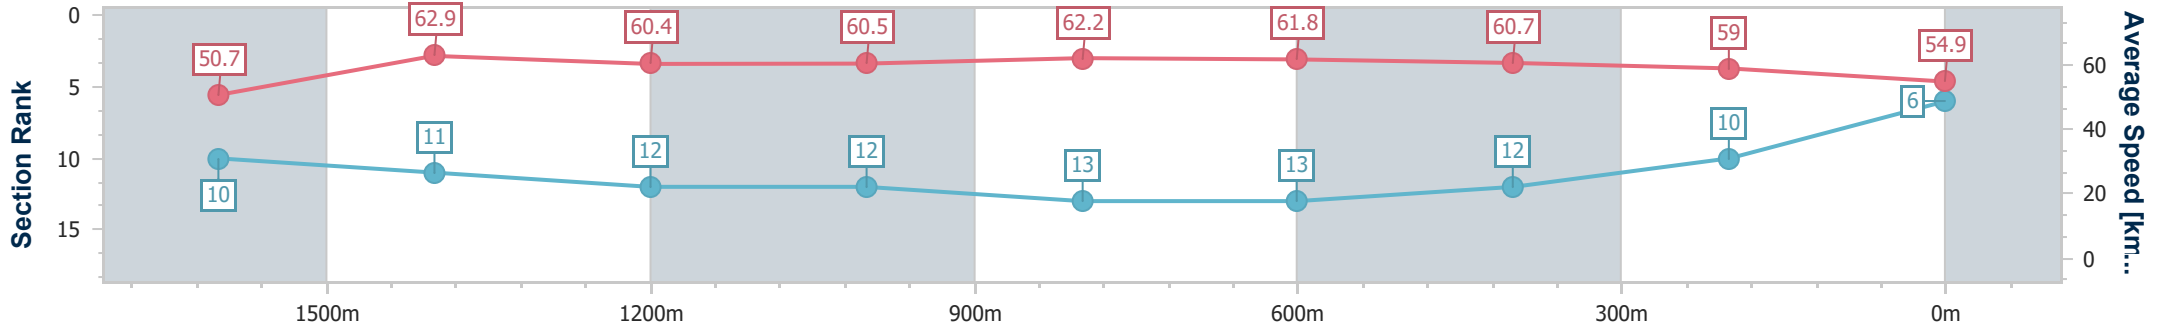

Eagle Farm QLD Professional

Race 10: MORETON HIRE OPEN Handicap - 1800m

14 December 2024 - 17:48

Track Rating: Heavy 10, Weather: Showers, Rail Position: +2m Entire

BRISBANE RACING CLUB

Section	Overall	1600m	1400m	1200m	1000m	800m	600m	400m	200m
Section Times	1:52.11 [6] (0:14.65)	1:37.46 [10] (0:11.65)	1:25.81 [11] (0:11.98)	1:13.83 [12] (0:11.90)	1:01.93 [12] (0:11.99)	0:49.94 [13] (0:12.10)	0:37.84 [13] (0:12.41)	0:25.43 [12] (0:12.20)	0:13.23 [10] (0:13.23)
Average Speed [km/h]	50.7	62.9	60.4	60.5	62.2	61.8	60.7	59.0	54.9
Top Speed [km/h]	63.3	64.0	62.2	62.4	63.4	62.4	61.8	61.5	56.7
Avg. Dist. to Rail [m]	10.2	4.9	3.9	5.5	6.8	7.6	9.6	15.3	14.7
Avg. Stride Freq. [Hz]	2.3	2.4	2.3	2.3	2.3	2.3	2.4	2.3	2.3
Avg. Stride Length [m]	6.1	7.4	7.4	7.4	7.4	7.3	7.0	7.1	6.7