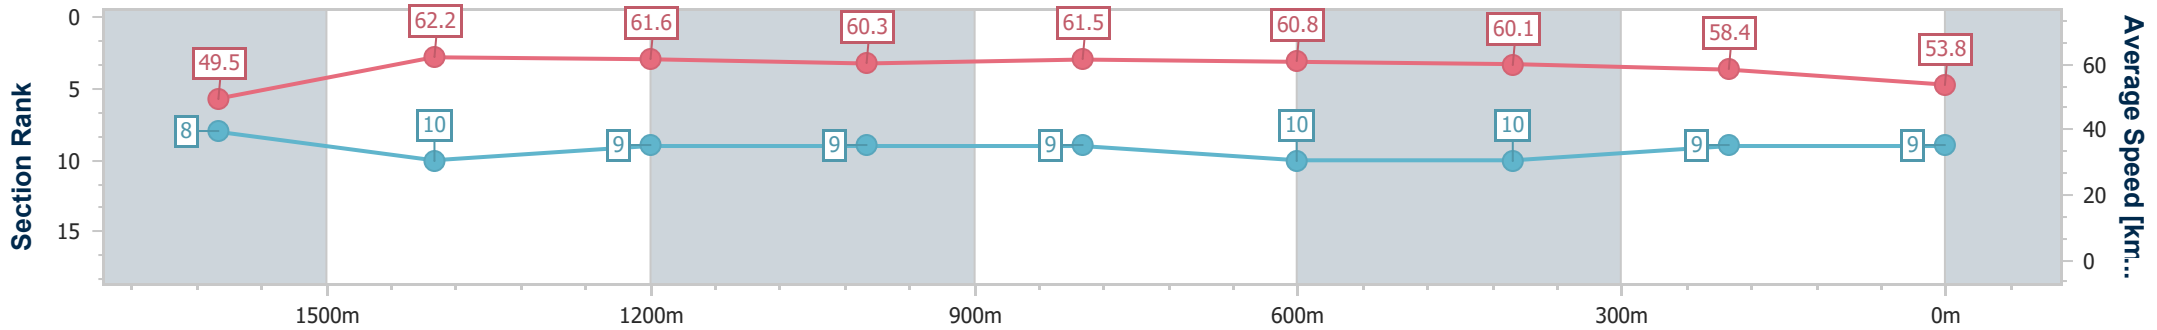

Eagle Farm QLD Professional

Race 10: MORETON HIRE OPEN Handicap - 1800m

14 December 2024 - 17:48

Track Rating: Heavy 10, Weather: Showers, Rail Position: +2m Entire

BRISBANE RACING CLUB

Section	Overall	1600m	1400m	1200m	1000m	800m	600m	400m	200m
Section Times	1:52.32 [9] (0:14.61)	1:37.71 [8] (0:11.68)	1:26.03 [10] (0:11.74)	1:14.29 [9] (0:11.94)	1:02.35 [9] (0:11.99)	0:50.36 [9] (0:12.17)	0:38.19 [10] (0:12.37)	0:25.82 [10] (0:12.36)	0:13.46 [9] (0:13.46)
Average Speed [km/h]	49.5	62.2	61.6	60.3	61.5	60.8	60.1	58.4	53.8
Top Speed [km/h]	61.0	63.3	63.1	61.9	63.0	62.6	61.4	60.3	56.2
Avg. Dist. to Rail [m]	2.3	2.3	3.2	5.3	5.1	5.3	6.8	12.0	11.0
Avg. Stride Freq. [Hz]	2.2	2.3	2.3	2.3	2.3	2.3	2.3	2.3	2.2
Avg. Stride Length [m]	6.2	7.4	7.5	7.3	7.4	7.4	7.2	7.0	6.7