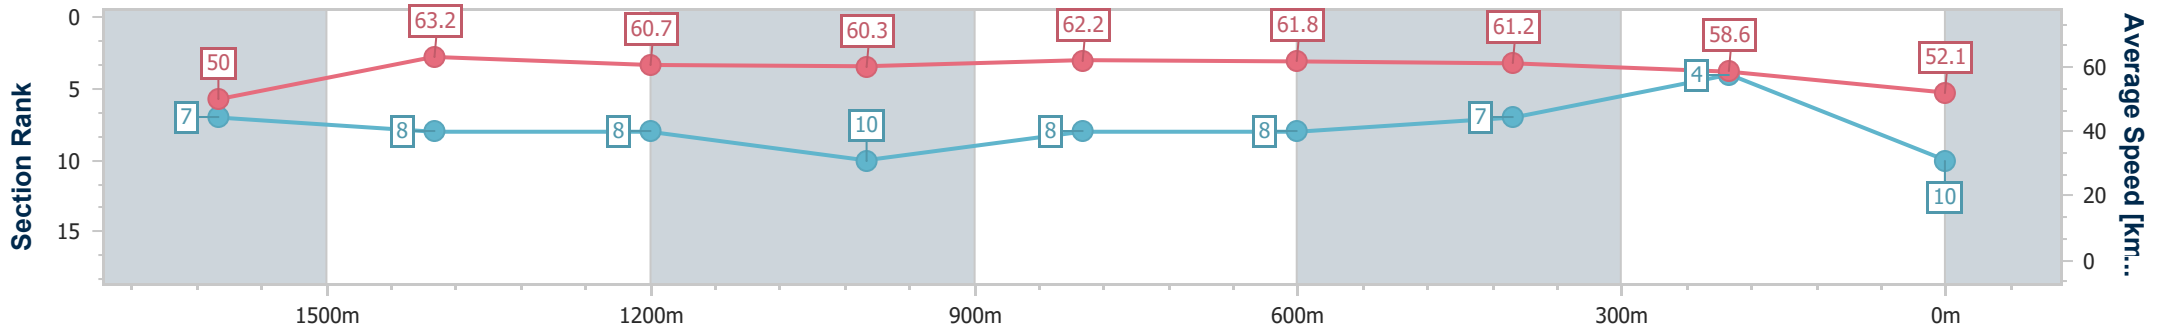

Eagle Farm QLD Professional

Race 10: MORETON HIRE OPEN Handicap - 1800m

14 December 2024 - 17:48

Track Rating: Heavy 10, Weather: Showers, Rail Position: +2m Entire

BRISBANE RACING CLUB

Section	Overall	1600m	1400m	1200m	1000m	800m	600m	400m	200m
Section Times	1:52.38 [10] (0:14.59)	1:37.79 [7] (0:11.54)	1:26.25 [8] (0:11.89)	1:14.36 [8] (0:12.00)	1:02.36 [10] (0:11.89)	0:50.47 [8] (0:12.07)	0:38.40 [8] (0:12.26)	0:26.14 [7] (0:12.29)	0:13.85 [4] (0:13.85)
Average Speed [km/h]	50.0	63.2	60.7	60.3	62.2	61.8	61.2	58.6	52.1
Top Speed [km/h]	62.0	64.3	62.2	61.9	63.6	62.7	61.8	61.8	55.5
Avg. Dist. to Rail [m]	5.2	3.5	4.0	5.6	6.0	7.3	8.6	12.7	12.3
Avg. Stride Freq. [Hz]	2.2	2.2	2.1	2.1	2.2	2.2	2.2	2.2	2.1
Avg. Stride Length [m]	6.3	7.9	7.9	7.9	7.9	8.0	7.7	7.3	6.8