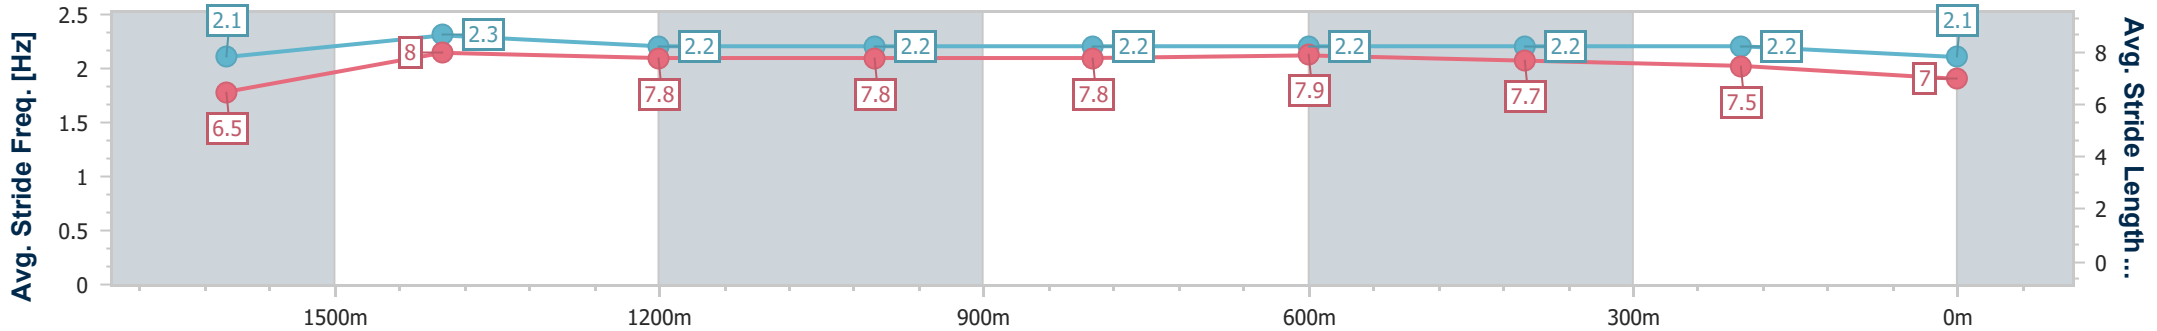

Eagle Farm QLD Professional

Race 10: MORETON HIRE OPEN Handicap - 1800m

14 December 2024 - 17:48

Track Rating: Heavy 10, Weather: Showers, Rail Position: +2m Entire

BRISBANE RACING CLUB

Section	Overall	1600m	1400m	1200m	1000m	800m	600m	400m	200m
Section Times	1:51.78 [3] (0:14.64)	1:37.14 [9] (0:11.36)	1:25.78 [6] (0:11.76)	1:14.02 [7] (0:11.90)	1:02.12 [7] (0:12.06)	0:50.06 [7] (0:12.11)	0:37.95 [7] (0:12.38)	0:25.57 [6] (0:12.05)	0:13.52 [1] (0:13.52)
Average Speed [km/h]	50.4	64.6	61.1	60.7	61.5	61.1	60.7	59.7	53.6
Top Speed [km/h]	63.5	65.5	63.0	61.9	62.4	62.1	61.4	61.5	55.9
Avg. Dist. to Rail [m]	9.0	3.9	3.1	5.0	6.0	6.6	7.7	11.6	11.2
Avg. Stride Freq. [Hz]	2.1	2.3	2.2	2.2	2.2	2.2	2.2	2.2	2.1
Avg. Stride Length [m]	6.5	8.0	7.8	7.8	7.8	7.9	7.7	7.5	7.0