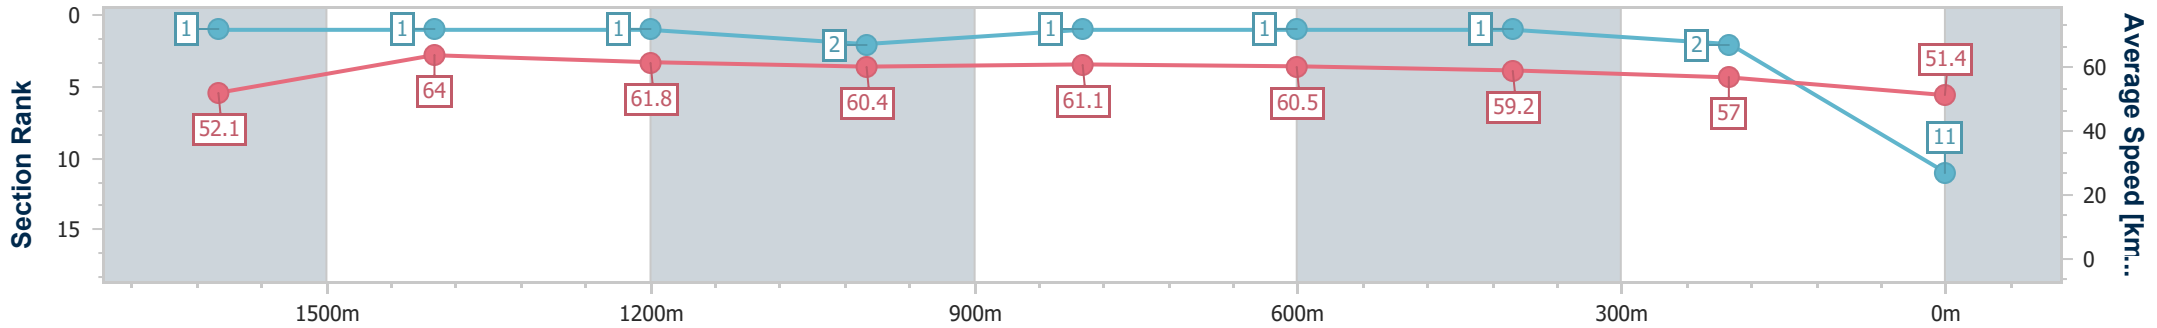

Eagle Farm QLD Professional

Race 10: MORETON HIRE OPEN Handicap - 1800m

14 December 2024 - 17:48

Track Rating: Heavy 10, Weather: Showers, Rail Position: +2m Entire

BRISBANE RACING CLUB

Section	Overall	1600m	1400m	1200m	1000m	800m	600m	400m	200m
Section Times	1:52.51 [11] (0:14.16)	1:38.35 [1] (0:11.33)	1:27.02 [1] (0:11.65)	1:15.37 [1] (0:11.98)	1:03.39 [2] (0:12.04)	0:51.35 [1] (0:12.14)	0:39.21 [1] (0:12.50)	0:26.71 [1] (0:12.67)	0:14.04 [2] (0:14.04)
Average Speed [km/h]	52.1	64.0	61.8	60.4	61.1	60.5	59.2	57.0	51.4
Top Speed [km/h]	64.0	64.7	63.8	61.7	61.8	61.9	60.2	59.4	54.0
Avg. Dist. to Rail [m]	8.4	2.7	2.3	3.3	4.4	4.8	5.5	8.7	8.9
Avg. Stride Freq. [Hz]	2.0	2.1	2.2	2.2	2.3	2.3	2.3	2.2	2.1
Avg. Stride Length [m]	7.5	7.3	7.7	7.7	7.6	7.4	7.2	7.1	6.7

- [] Ranking at each section and finish
- .-.- No data available at this section
- NA No data available

Horse/Jockey Name	Stuck With You
Final Rank	12
Fastest Section Time (Section)	0:11.35 (1600m)
Top Speed [km/h] (Section)	66.4 (1600m)
Race State	Finished