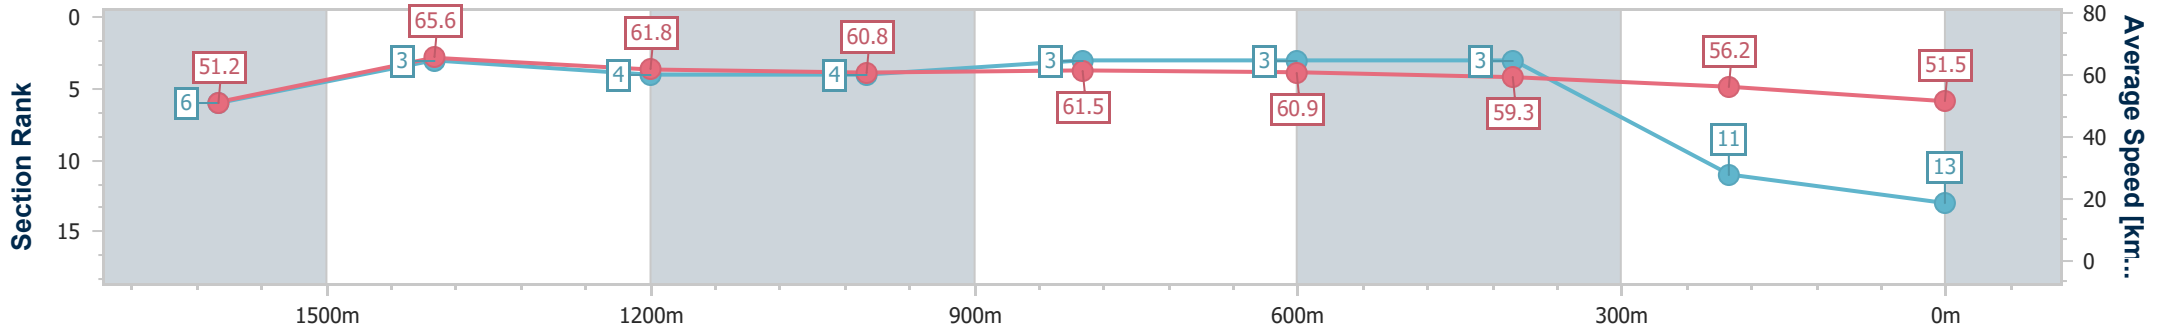

Eagle Farm QLD Professional

Race 10: MORETON HIRE OPEN Handicap - 1800m

14 December 2024 - 17:48

Track Rating: Heavy 10, Weather: Showers, Rail Position: +2m Entire

BRISBANE RACING CLUB

Section	Overall	1600m	1400m	1200m	1000m	800m	600m	400m	200m
Section Times	1:52.89 [13] (0:14.57)	1:38.32 [6] (0:11.28)	1:27.04 [3] (0:11.66)	1:15.38 [4] (0:11.86)	1:03.52 [4] (0:12.02)	0:51.50 [3] (0:12.14)	0:39.36 [3] (0:12.55)	0:26.81 [3] (0:12.81)	0:14.00 [11] (0:14.00)
Average Speed [km/h]	51.2	65.6	61.8	60.8	61.5	60.9	59.3	56.2	51.5
Top Speed [km/h]	65.2	66.9	63.7	61.4	62.3	62.3	60.2	58.1	53.8
Avg. Dist. to Rail [m]	11.6	6.4	4.6	5.0	5.0	5.4	6.9	11.4	12.0
Avg. Stride Freq. [Hz]	2.2	2.3	2.3	2.2	2.2	2.2	2.3	2.2	2.2
Avg. Stride Length [m]	6.4	7.8	7.6	7.7	7.6	7.6	7.3	7.0	6.6

- [] Ranking at each section and finish
- .-.- No data available at this section
- NA No data available

Horse/Jockey Name	Echo Point
Final Rank	14
Fastest Section Time (Section)	0:11.51 (1600m)
Top Speed [km/h] (Section)	63.4 (1600m)
Race State	Finished