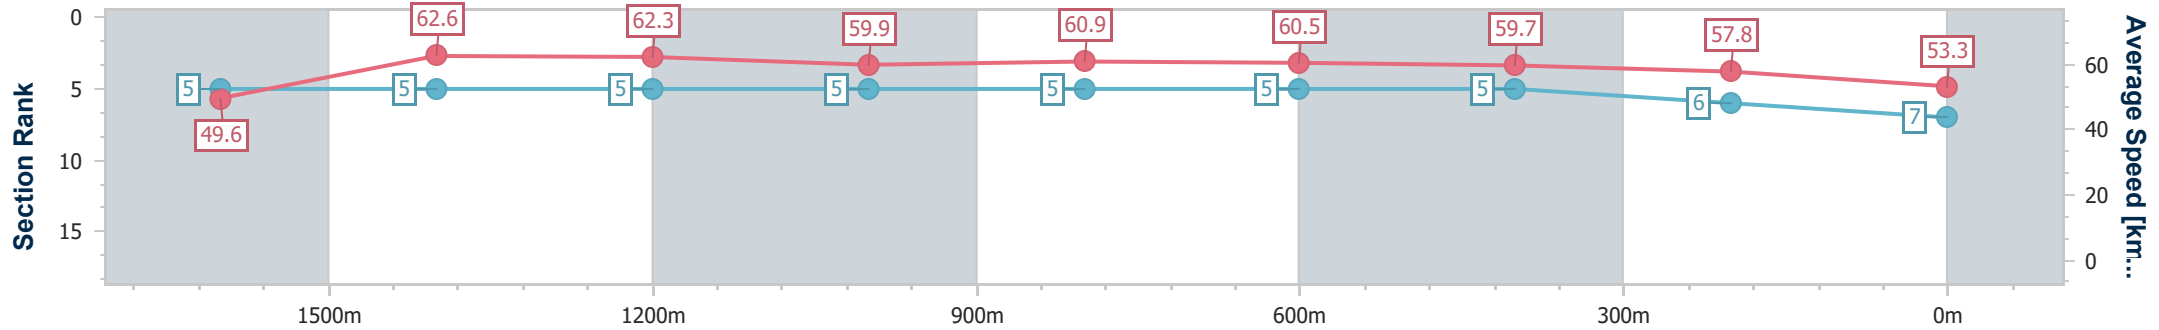

Eagle Farm QLD Professional

Race 10: MORETON HIRE OPEN Handicap - 1800m

14 December 2024 - 17:48

Track Rating: Heavy 10, Weather: Showers, Rail Position: +2m Entire

BRISBANE RACING CLUB

Section	Overall	1600m	1400m	1200m	1000m	800m	600m	400m	200m
Section Times	1:52.17 [7] (0:14.50)	1:37.67 [5] (0:11.46)	1:26.21 [5] (0:11.60)	1:14.61 [5] (0:12.04)	1:02.57 [5] (0:12.00)	0:50.57 [5] (0:12.12)	0:38.45 [5] (0:12.43)	0:26.02 [5] (0:12.44)	0:13.58 [6] (0:13.58)
Average Speed [km/h]	49.6	62.6	62.3	59.9	60.9	60.5	59.7	57.8	53.3
Top Speed [km/h]	62.4	63.6	63.3	61.0	62.1	62.2	60.4	59.8	55.3
Avg. Dist. to Rail [m]	1.7	0.7	0.2	1.9	3.1	4.4	6.0	8.5	8.0
Avg. Stride Freq. [Hz]	2.2	2.3	2.3	2.3	2.3	2.3	2.3	2.3	2.2
Avg. Stride Length [m]	6.3	7.5	7.5	7.4	7.4	7.4	7.2	7.0	6.7