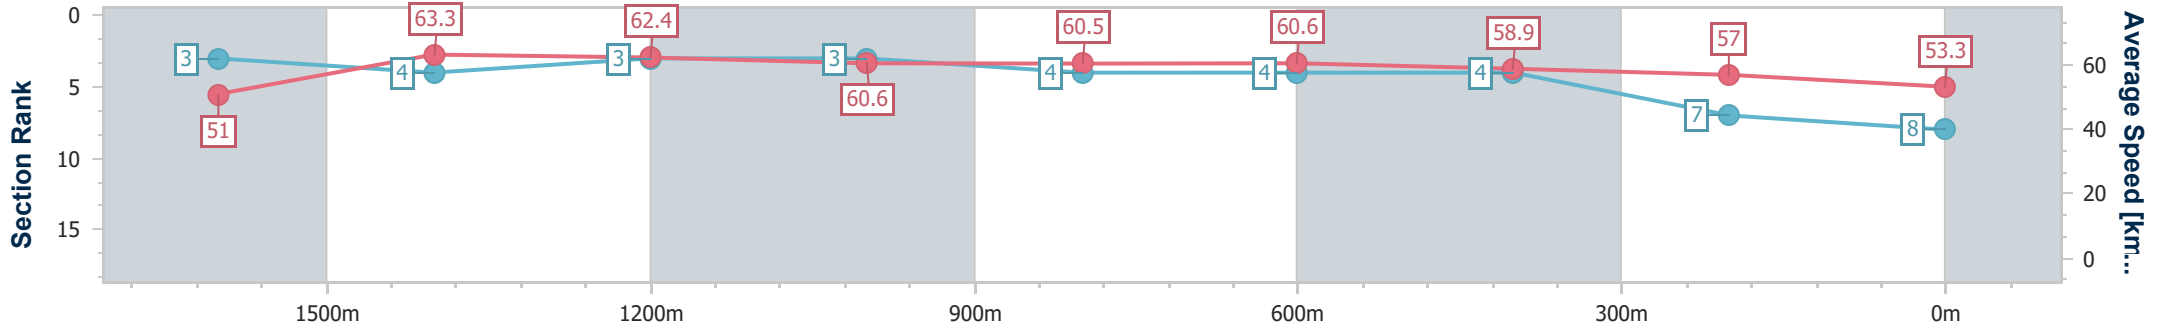

Eagle Farm QLD Professional

Race 10: MORETON HIRE OPEN Handicap - 1800m

14 December 2024 - 17:48

Track Rating: Heavy 10, Weather: Showers, Rail Position: +2m Entire

BRISBANE RACING CLUB

Section	Overall	1600m	1400m	1200m	1000m	800m	600m	400m	200m
Section Times	1:52.27 [8] (0:14.37)	1:37.90 [3] (0:11.49)	1:26.41 [4] (0:11.56)	1:14.85 [3] (0:11.90)	1:02.95 [3] (0:12.09)	0:50.86 [4] (0:12.13)	0:38.73 [4] (0:12.55)	0:26.18 [4] (0:12.61)	0:13.57 [7] (0:13.57)
Average Speed [km/h]	51.0	63.3	62.4	60.6	60.5	60.6	58.9	57.0	53.3
Top Speed [km/h]	62.7	63.9	64.2	61.4	61.6	61.6	59.6	58.3	54.4
Avg. Dist. to Rail [m]	6.5	2.5	2.6	3.5	3.9	4.1	5.2	8.2	7.5
Avg. Stride Freq. [Hz]	2.2	2.3	2.2	2.2	2.2	2.2	2.2	2.2	2.2
Avg. Stride Length [m]	6.4	7.8	7.8	7.7	7.5	7.6	7.4	7.1	6.8