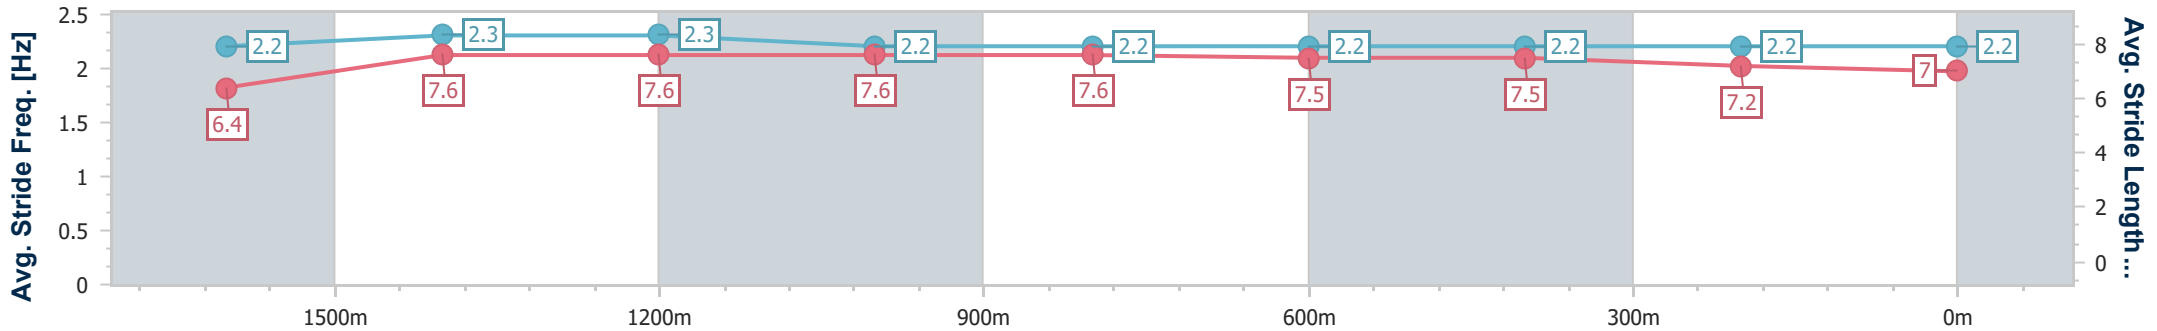

Eagle Farm QLD Professional

Race 10: MORETON HIRE OPEN Handicap - 1800m

14 December 2024 - 17:48

Track Rating: Heavy 10, Weather: Showers, Rail Position: +2m Entire

BRISBANE RACING CLUB

Section	Overall	1600m	1400m	1200m	1000m	800m	600m	400m	200m
Section Times	1:52.07 [5] (0:14.37)	1:37.70 [3] (0:11.64)	1:26.06 [7] (0:11.66)	1:14.40 [6] (0:11.95)	1:02.45 [6] (0:12.01)	0:50.44 [6] (0:12.15)	0:38.29 [6] (0:12.58)	0:25.71 [8] (0:12.56)	0:13.15 [13] (0:13.15)
Average Speed [km/h]	50.7	62.0	62.0	60.3	61.4	60.6	59.3	57.3	55.1
Top Speed [km/h]	61.5	63.1	62.9	61.1	62.0	61.7	60.6	59.1	56.2
Avg. Dist. to Rail [m]	3.5	1.9	2.5	4.4	4.4	5.1	7.3	9.6	4.0
Avg. Stride Freq. [Hz]	2.2	2.3	2.3	2.2	2.2	2.2	2.2	2.2	2.2
Avg. Stride Length [m]	6.4	7.6	7.6	7.6	7.6	7.5	7.5	7.2	7.0

- [] Ranking at each section and finish
- .-.- No data available at this section
- NA No data available

Horse/Jockey Name	Rogue Bear
Final Rank	6
Fastest Section Time (Section)	0:11.65 (1600m)
Top Speed [km/h] (Section)	64.0 (1600m)
Race State	Finished