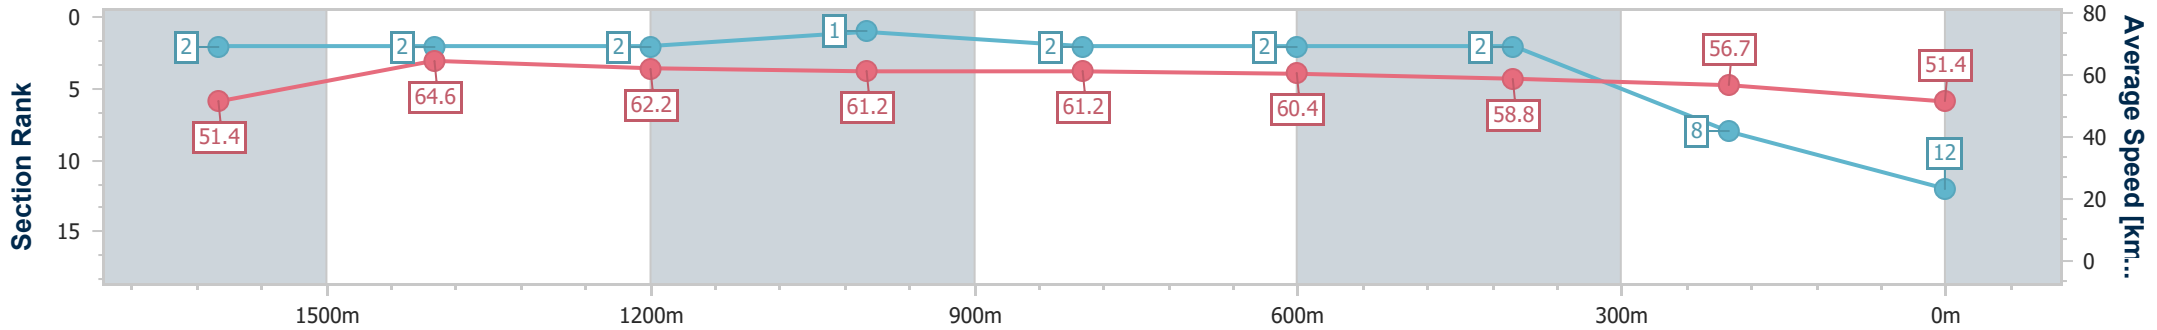

- [] Ranking at each section and finish
- .-.- No data available at this section
- NA No data available

Horse/Jockey Name	Stuck With You
Final Rank	12
Fastest Section Time (Section)	0:11.35 (1600m)
Top Speed [km/h] (Section)	66.4 (1600m)
Race State	Finished

Eagle Farm QLD Professional

Race 10: MORETON HIRE OPEN Handicap - 1800m

14 December 2024 - 17:48

Track Rating: Heavy 10, Weather: Showers, Rail Position: +2m Entire

BRISBANE RACING CLUB

Section	Overall	1600m	1400m	1200m	1000m	800m	600m	400m	200m
Section Times	1:52.85 [12] (0:14.32)	1:38.53 [2] (0:11.35)	1:27.18 [2] (0:11.62)	1:15.56 [2] (0:11.82)	1:03.74 [1] (0:12.11)	0:51.63 [2] (0:12.29)	0:39.34 [2] (0:12.54)	0:26.80 [2] (0:12.72)	0:14.08 [8] (0:14.08)
Average Speed [km/h]	51.4	64.6	62.2	61.2	61.2	60.4	58.8	56.7	51.4
Top Speed [km/h]	65.3	66.4	63.6	62.1	62.4	62.0	60.2	58.5	54.3
Avg. Dist. to Rail [m]	7.8	4.7	5.0	5.8	6.2	6.0	5.5	9.6	10.5
Avg. Stride Freq. [Hz]	2.1	2.4	2.3	2.3	2.3	2.3	2.4	2.3	2.2
Avg. Stride Length [m]	6.8	7.5	7.5	7.5	7.4	7.2	7.0	6.8	6.5