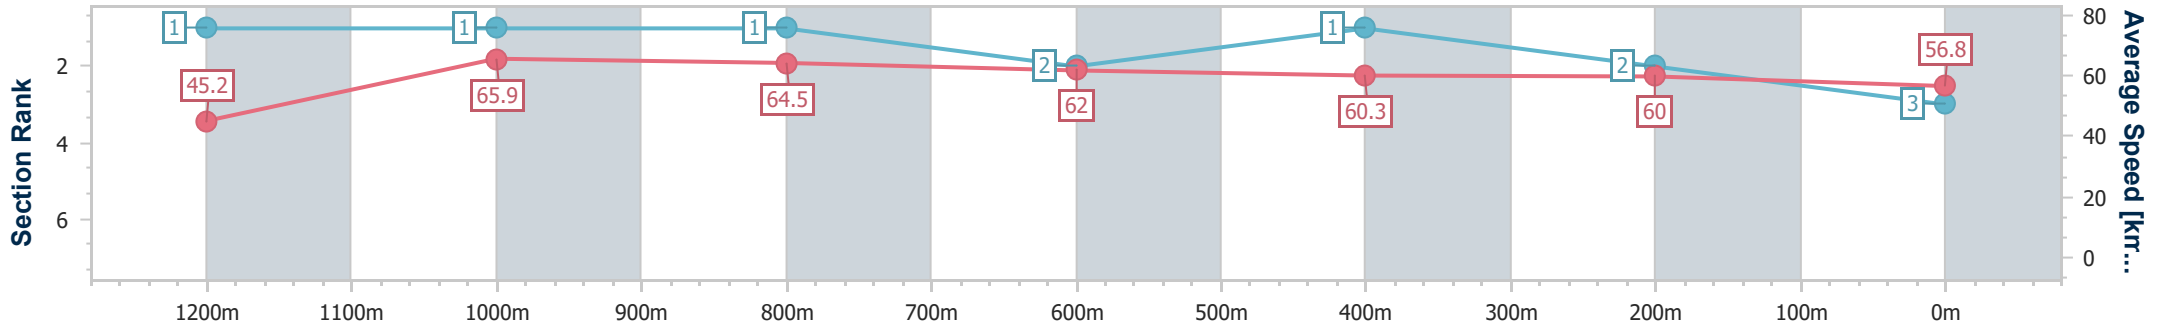

Horse/Jockey Name	Travelling Sweet
Final Rank	3
Fastest Section Time (Section)	0:07.97 (Overall)
Top Speed [km/h] (Section)	68.3 (1200m)
Race State	Finished

Mackay QLD Professional
Race 5: EXECUTIVE LIVING HOMES QTIS Three-Year-Old
Maiden Plate - 1300m
14 December 2024 - 15:42

Track Rating: Soft 5, Weather: Overcast, Rail Position: True

Section	Overall	1200m	1000m	800m	600m	400m	200m
Section Times	1:18.08 [3] (0:07.97)	1:10.11 [1] (0:10.97)	0:59.14 [1] (0:11.14)	0:48.00 [1] (0:11.59)	0:36.41 [2] (0:11.72)	0:24.69 [1] (0:12.03)	0:12.66 [2] (0:12.66)
Average Speed [km/h]	45.2	65.9	64.5	62.0	60.3	60.0	56.8
Top Speed [km/h]	59.2	68.3	68.2	63.2	61.8	61.3	58.6
Avg. Dist. to Rail [m]	6.5	2.8	0.6	0.7	2.1	1.0	1.1
Avg. Stride Freq. [Hz]	2.1	2.4	2.3	2.3	2.3	2.3	2.3
Avg. Stride Length [m]	6.0	7.6	7.7	7.6	7.3	7.3	7.1

- [ ] Ranking at each section and finish
- -.-.-.- No data available at this section
- NA No data available