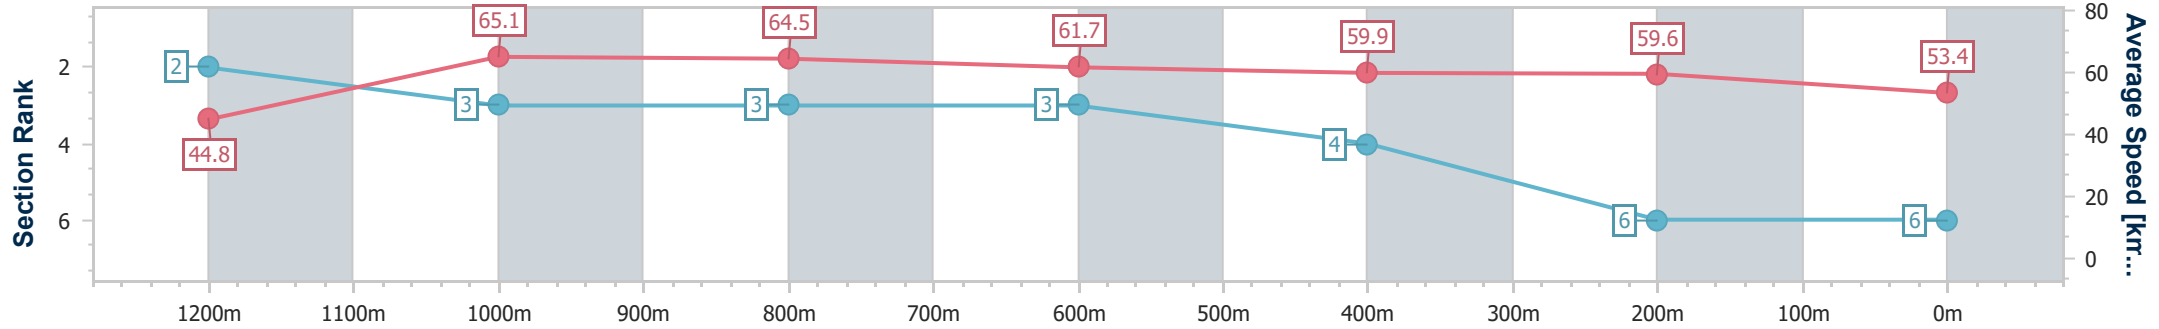

Mackay QLD Professional
 Race 5: EXECUTIVE LIVING HOMES QTIS Three-Year-Old
 Maiden Plate - 1300m
 14 December 2024 - 15:42

Track Rating: Soft 5, Weather: Overcast, Rail Position: True

Section	Overall	1200m	1000m	800m	600m	400m	200m
Section Times	1:18.31 [5] (0:08.11)	1:10.20 [4] (0:10.98)	0:59.22 [2] (0:11.02)	0:48.20 [2] (0:11.53)	0:36.67 [1] (0:11.85)	0:24.82 [2] (0:12.01)	0:12.81 [4]
Average Speed [km/h]	44.1	66.2	65.5	62.6	61.2	60.3	56.2
Top Speed [km/h]	62.1	67.7	66.8	63.8	62.1	61.8	59.6
Avg. Dist. to Rail [m]	9.9	4.9	1.4	0.5	1.1	4.4	4.4
Avg. Stride Freq. [Hz]	2.3	2.4	2.3	2.3	2.3	2.3	2.3
Avg. Stride Length [m]	5.6	7.5	7.8	7.7	7.4	7.2	6.9

- [] Ranking at each section and finish
- .-.- No data available at this section
- NA No data available

Horse/Jockey Name	Only One General
Final Rank	6
Fastest Section Time (Section)	0:08.03 (Overall)
Top Speed [km/h] (Section)	67.2 (1200m)
Race State	Finished

Mackay QLD Professional
 Race 5: EXECUTIVE LIVING HOMES QTIS Three-Year-Old
 Maiden Plate - 1300m
 14 December 2024 - 15:42

Track Rating: Soft 5, Weather: Overcast, Rail Position: True

Section	Overall	1200m	1000m	800m	600m	400m	200m
Section Times	1:19.35 [6] (0:08.03)	1:11.32 [2] (0:11.12)	1:00.20 [3] (0:11.13)	0:49.07 [3] (0:11.65)	0:37.42 [3] (0:11.83)	0:25.59 [4] (0:12.12)	0:13.47 [6] (0:13.47)
Average Speed [km/h]	44.8	65.1	64.5	61.7	59.9	59.6	53.4
Top Speed [km/h]	60.2	67.2	66.0	63.3	61.0	60.8	56.9
Avg. Dist. to Rail [m]	5.5	2.3	0.6	0.7	1.7	0.9	1.1
Avg. Stride Freq. [Hz]	2.2	2.4	2.3	2.3	2.3	2.3	2.2
Avg. Stride Length [m]	5.9	7.5	7.6	7.6	7.3	7.2	7.0

- [] Ranking at each section and finish
- .-.- No data available at this section
- NA No data available