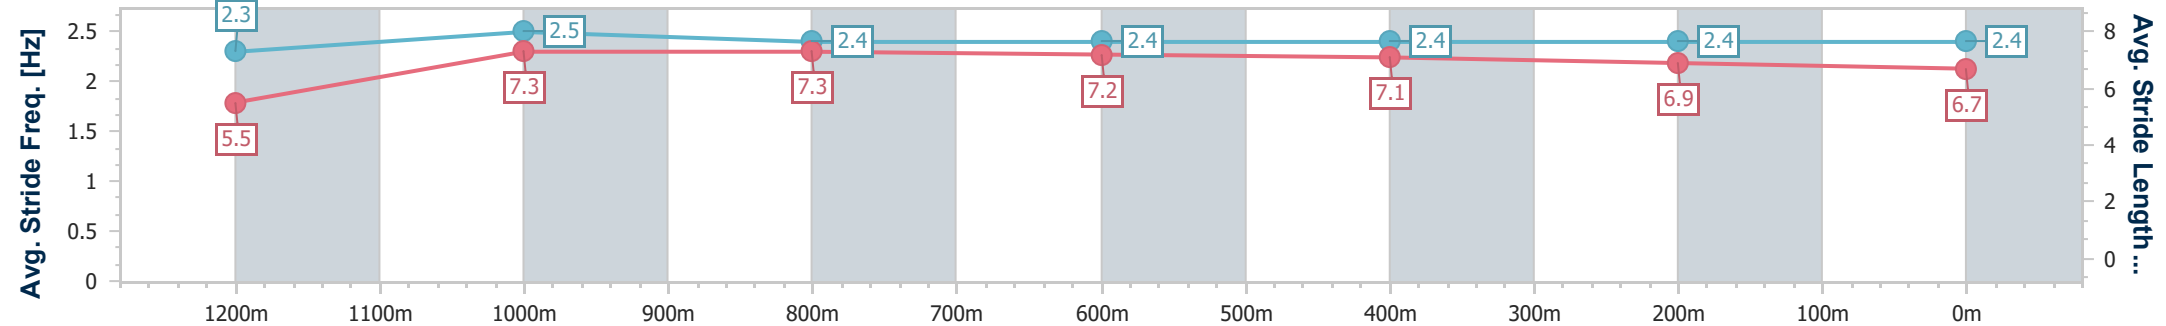

- [] Ranking at each section and finish
- .-.-.- No data available at this section
- NA No data available

Horse/Jockey Name	Supeedo Gonzales
Final Rank	4
Fastest Section Time (Section)	0:08.23 (Overall)
Top Speed [km/h] (Section)	66.4 (1000m)
Race State	Finished

Mackay QLD Professional
 Race 5: EXECUTIVE LIVING HOMES QTIS Three-Year-Old
 Maiden Plate - 1300m
 14 December 2024 - 15:42

Track Rating: Soft 5, Weather: Overcast, Rail Position: True

Section	Overall	1200m	1000m	800m	600m	400m	200m
Section Times	1:18.27 [4] (0:08.23)	1:10.04 [5] (0:11.31)	0:58.73 [5] (0:11.05)	0:47.68 [5] (0:11.47)	0:36.21 [5] (0:11.79)	0:24.42 [5] (0:11.83)	0:12.59 [5] (0:12.59)
Average Speed [km/h]	44.0	64.0	65.1	62.3	60.9	61.1	57.2
Top Speed [km/h]	59.7	66.2	66.4	64.0	61.4	62.1	60.3
Avg. Dist. to Rail [m]	6.9	2.5	0.6	1.4	1.3	4.7	4.3
Avg. Stride Freq. [Hz]	2.3	2.5	2.4	2.4	2.4	2.4	2.4
Avg. Stride Length [m]	5.5	7.3	7.3	7.2	7.1	6.9	6.7