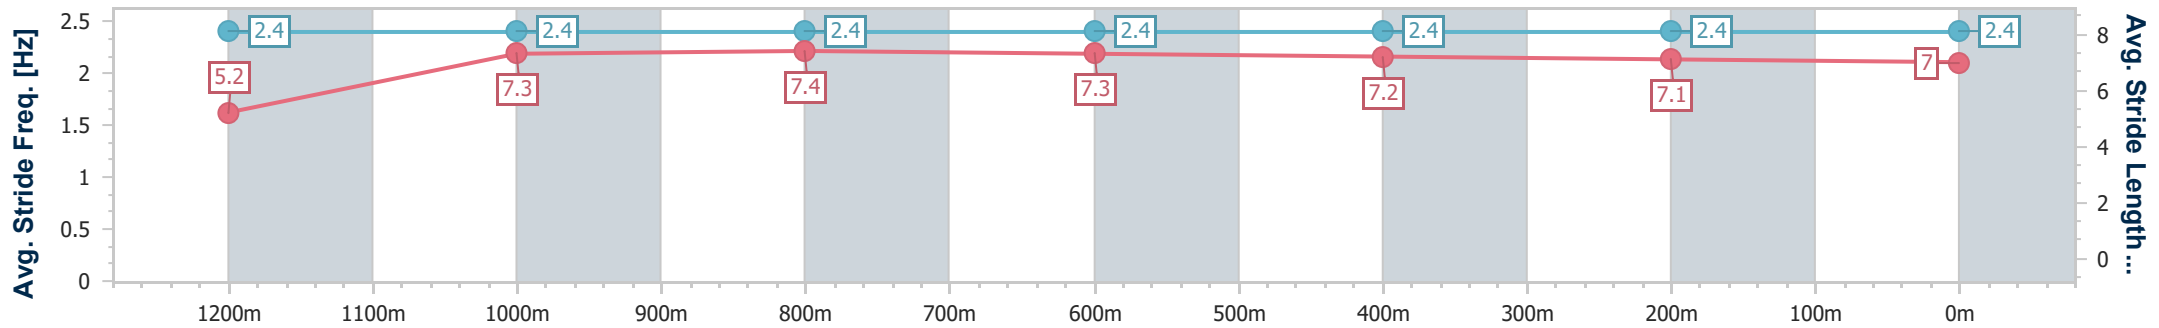

- [] Ranking at each section and finish
- .-.- No data available at this section
- NA No data available

Horse/Jockey Name	Rothfury
Final Rank	2
Fastest Section Time (Section)	0:08.25 (Overall)
Top Speed [km/h] (Section)	66.2 (1200m)
Race State	Finished

Mackay QLD Professional
Race 5: EXECUTIVE LIVING HOMES QTIS Three-Year-Old
Maiden Plate - 1300m

14 December 2024 - 15:42

Track Rating: Soft 5, Weather: Overcast, Rail Position: True

Section	Overall	1200m	1000m	800m	600m	400m	200m
Section Times	1:17.68 [2] (0:08.25)	1:09.43 [6] (0:11.34)	0:58.09 [6] (0:11.09)	0:47.00 [6] (0:11.56)	0:35.44 [6] (0:11.61)	0:23.83 [6] (0:11.61)	0:12.22 [3] (0:12.22)
Average Speed [km/h]	43.4	64.0	65.2	62.6	62.6	62.5	59.1
Top Speed [km/h]	60.0	66.2	66.0	65.5	63.1	63.3	61.6
Avg. Dist. to Rail [m]	9.2	4.2	2.3	1.7	1.3	5.0	5.7
Avg. Stride Freq. [Hz]	2.4	2.4	2.4	2.4	2.4	2.4	2.4
Avg. Stride Length [m]	5.2	7.3	7.4	7.3	7.2	7.1	7.0