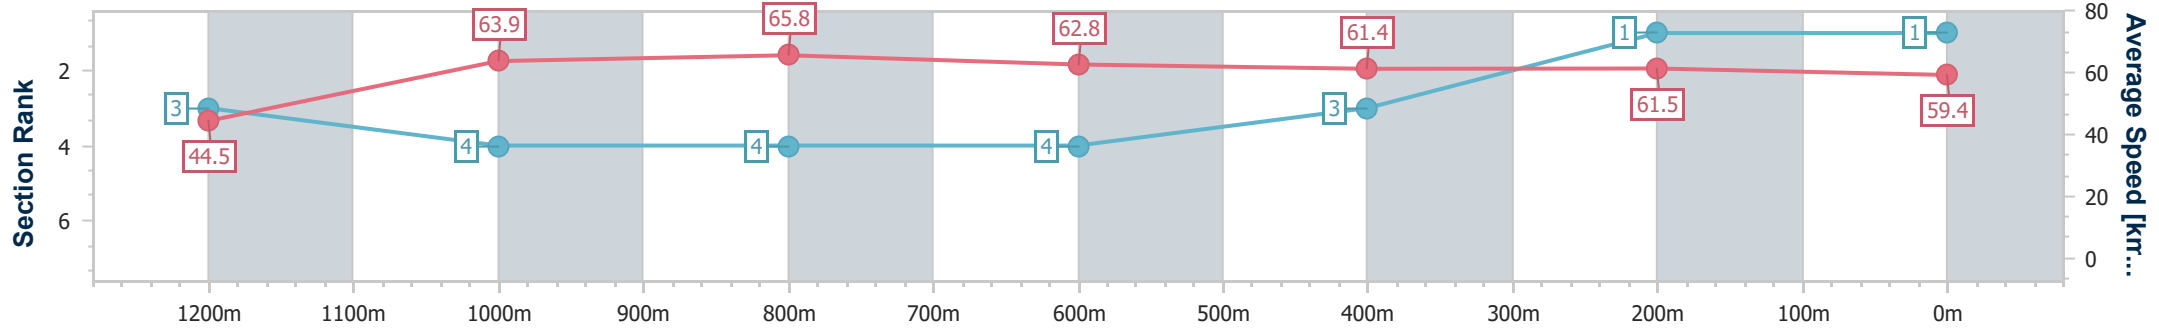

Horse/Jockey Name	Southaven
Final Rank	1
Fastest Section Time (Section)	0:08.08 (Overall)
Top Speed [km/h] (Section)	66.3 (1200m)
Race State	Finished

Mackay QLD Professional
Race 5: EXECUTIVE LIVING HOMES QTIS Three-Year-Old
Maiden Plate - 1300m
14 December 2024 - 15:42

Track Rating: Soft 5, Weather: Overcast, Rail Position: True

Section	Overall	1200m	1000m	800m	600m	400m	200m
Section Times	1:17.53 [1] (0:08.08)	1:09.45 [3] (0:11.32)	0:58.13 [4] (0:11.03)	0:47.10 [4] (0:11.51)	0:35.59 [4] (0:11.71)	0:23.88 [3] (0:11.74)	0:12.14 [1] (0:12.14)
Average Speed [km/h]	44.5	63.9	65.8	62.8	61.4	61.5	59.4
Top Speed [km/h]	60.4	66.3	66.2	65.7	61.9	62.4	61.2
Avg. Dist. to Rail [m]	8.1	4.0	2.2	1.3	0.3	3.4	3.6
Avg. Stride Freq. [Hz]	2.2	2.3	2.3	2.2	2.2	2.2	2.2
Avg. Stride Length [m]	5.7	7.9	8.1	8.0	7.7	7.6	7.5

- [ ] Ranking at each section and finish
- -.-.- No data available at this section
- NA No data available