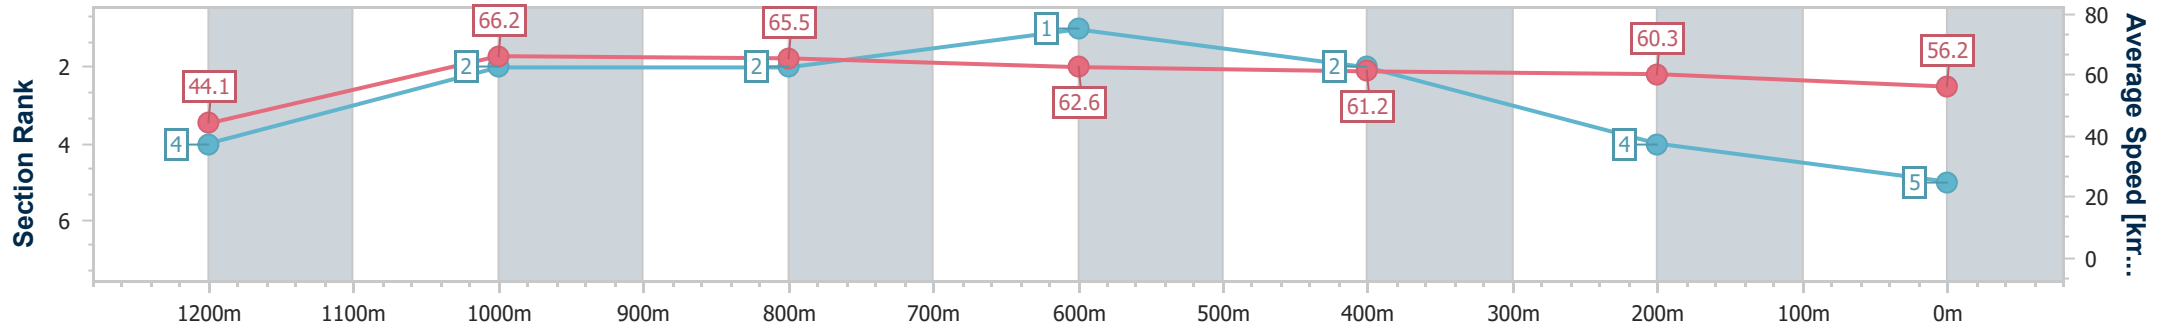

- [] Ranking at each section and finish
- .-.- No data available at this section
- NA No data available

Horse/Jockey Name	Our Rosa Rossa
Final Rank	5
Fastest Section Time (Section)	0:08.11 (Overall)
Top Speed [km/h] (Section)	67.7 (1200m)
Race State	Finished

Mackay QLD Professional
 Race 5: EXECUTIVE LIVING HOMES QTIS Three-Year-Old
 Maiden Plate - 1300m
 14 December 2024 - 15:42

Track Rating: Soft 5, Weather: Overcast, Rail Position: True

Section	Overall	1200m	1000m	800m	600m	400m	200m
Section Times	1:18.31 [5] (0:08.11)	1:10.20 [4] (0:10.98)	0:59.22 [2] (0:11.02)	0:48.20 [2] (0:11.53)	0:36.67 [1] (0:11.85)	0:24.82 [2] (0:12.01)	0:12.81 [4]
Average Speed [km/h]	44.1	66.2	65.5	62.6	61.2	60.3	56.2
Top Speed [km/h]	62.1	67.7	66.8	63.8	62.1	61.8	59.6
Avg. Dist. to Rail [m]	9.9	4.9	1.4	0.5	1.1	4.4	4.4
Avg. Stride Freq. [Hz]	2.3	2.4	2.3	2.3	2.3	2.3	2.3
Avg. Stride Length [m]	5.6	7.5	7.8	7.7	7.4	7.2	6.9