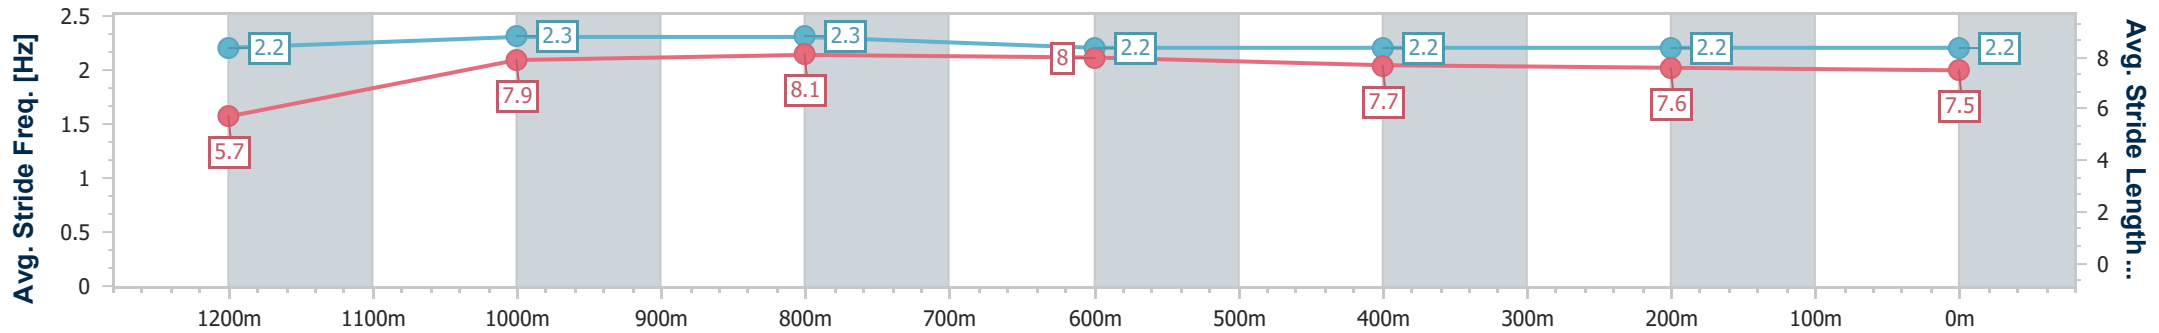

Horse/Jockey Name	Southaven
Final Rank	1
Fastest Section Time (Section)	0:08.08 (Overall)
Top Speed [km/h] (Section)	66.3 (1200m)
Race State	Finished

Mackay QLD Professional
Race 5: EXECUTIVE LIVING HOMES QTIS Three-Year-Old
Maiden Plate - 1300m
14 December 2024 - 15:42

Track Rating: Soft 5, Weather: Overcast, Rail Position: True

Section	Overall	1200m	1000m	800m	600m	400m	200m
Section Times	1:17.53 [1] (0:08.08)	1:09.45 [3] (0:11.32)	0:58.13 [4] (0:11.03)	0:47.10 [4] (0:11.51)	0:35.59 [4] (0:11.71)	0:23.88 [3] (0:11.74)	0:12.14 [1] (0:12.14)
Average Speed [km/h]	44.5	63.9	65.8	62.8	61.4	61.5	59.4
Top Speed [km/h]	60.4	66.3	66.2	65.7	61.9	62.4	61.2
Avg. Dist. to Rail [m]	8.1	4.0	2.2	1.3	0.3	3.4	3.6
Avg. Stride Freq. [Hz]	2.2	2.3	2.3	2.2	2.2	2.2	2.2
Avg. Stride Length [m]	5.7	7.9	8.1	8.0	7.7	7.6	7.5

- [ ] Ranking at each section and finish
- -.-.- No data available at this section
- NA No data available