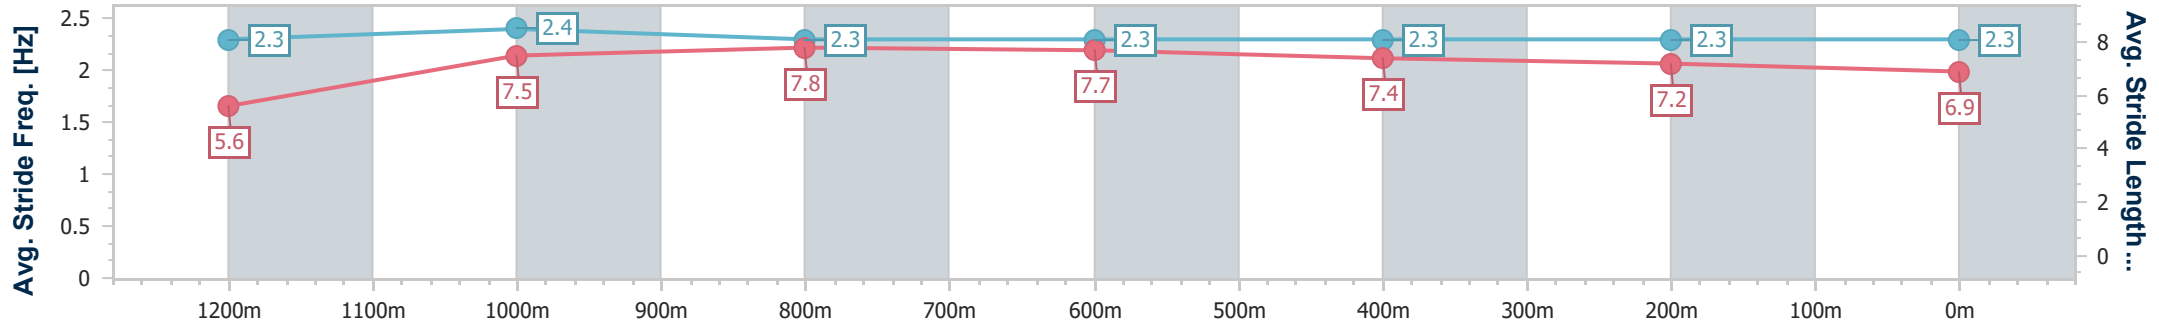

- [] Ranking at each section and finish
- .-.- No data available at this section
- NA No data available

Horse/Jockey Name	Our Rosa Rossa
Final Rank	5
Fastest Section Time (Section)	0:08.11 (Overall)
Top Speed [km/h] (Section)	67.7 (1200m)
Race State	Finished

Mackay QLD Professional
 Race 5: EXECUTIVE LIVING HOMES QTIS Three-Year-Old
 Maiden Plate - 1300m
 14 December 2024 - 15:42

Track Rating: Soft 5, Weather: Overcast, Rail Position: True

Section	Overall	1200m	1000m	800m	600m	400m	200m
Section Times	1:18.31 [5] (0:08.11)	1:10.20 [4] (0:10.98)	0:59.22 [2] (0:11.02)	0:48.20 [2] (0:11.53)	0:36.67 [1] (0:11.85)	0:24.82 [2] (0:12.01)	0:12.81 [4]
Average Speed [km/h]	44.1	66.2	65.5	62.6	61.2	60.3	56.2
Top Speed [km/h]	62.1	67.7	66.8	63.8	62.1	61.8	59.6
Avg. Dist. to Rail [m]	9.9	4.9	1.4	0.5	1.1	4.4	4.4
Avg. Stride Freq. [Hz]	2.3	2.4	2.3	2.3	2.3	2.3	2.3
Avg. Stride Length [m]	5.6	7.5	7.8	7.7	7.4	7.2	6.9