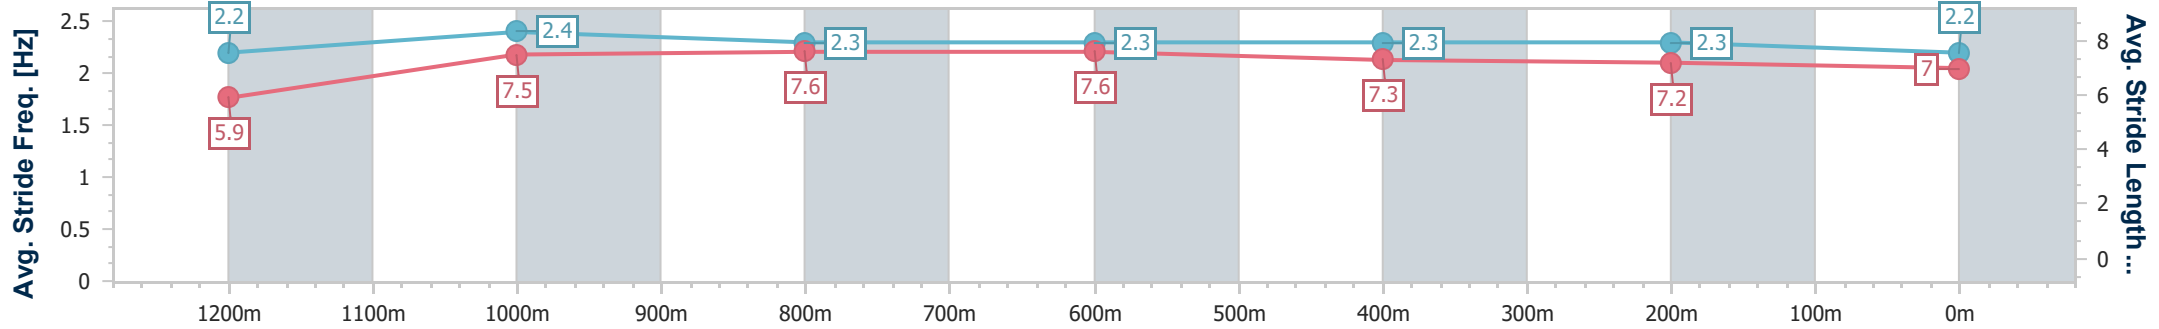

Mackay QLD Professional
 Race 5: EXECUTIVE LIVING HOMES QTIS Three-Year-Old
 Maiden Plate - 1300m
 14 December 2024 - 15:42

Track Rating: Soft 5, Weather: Overcast, Rail Position: True

Section	Overall	1200m	1000m	800m	600m	400m	200m
Section Times	1:18.31 [5] (0:08.11)	1:10.20 [4] (0:10.98)	0:59.22 [2] (0:11.02)	0:48.20 [2] (0:11.53)	0:36.67 [1] (0:11.85)	0:24.82 [2] (0:12.01)	0:12.81 [4]
Average Speed [km/h]	44.1	66.2	65.5	62.6	61.2	60.3	56.2
Top Speed [km/h]	62.1	67.7	66.8	63.8	62.1	61.8	59.6
Avg. Dist. to Rail [m]	9.9	4.9	1.4	0.5	1.1	4.4	4.4
Avg. Stride Freq. [Hz]	2.3	2.4	2.3	2.3	2.3	2.3	2.3
Avg. Stride Length [m]	5.6	7.5	7.8	7.7	7.4	7.2	6.9

- [] Ranking at each section and finish
- .-.- No data available at this section
- NA No data available

Horse/Jockey Name	Only One General
Final Rank	6
Fastest Section Time (Section)	0:08.03 (Overall)
Top Speed [km/h] (Section)	67.2 (1200m)
Race State	Finished

Mackay QLD Professional
 Race 5: EXECUTIVE LIVING HOMES QTIS Three-Year-Old
 Maiden Plate - 1300m
 14 December 2024 - 15:42

Track Rating: Soft 5, Weather: Overcast, Rail Position: True

Section	Overall	1200m	1000m	800m	600m	400m	200m
Section Times	1:19.35 [6] (0:08.03)	1:11.32 [2] (0:11.12)	1:00.20 [3] (0:11.13)	0:49.07 [3] (0:11.65)	0:37.42 [3] (0:11.83)	0:25.59 [4] (0:12.12)	0:13.47 [6] (0:13.47)
Average Speed [km/h]	44.8	65.1	64.5	61.7	59.9	59.6	53.4
Top Speed [km/h]	60.2	67.2	66.0	63.3	61.0	60.8	56.9
Avg. Dist. to Rail [m]	5.5	2.3	0.6	0.7	1.7	0.9	1.1
Avg. Stride Freq. [Hz]	2.2	2.4	2.3	2.3	2.3	2.3	2.2
Avg. Stride Length [m]	5.9	7.5	7.6	7.6	7.3	7.2	7.0

- [] Ranking at each section and finish
- .-.- No data available at this section
- NA No data available