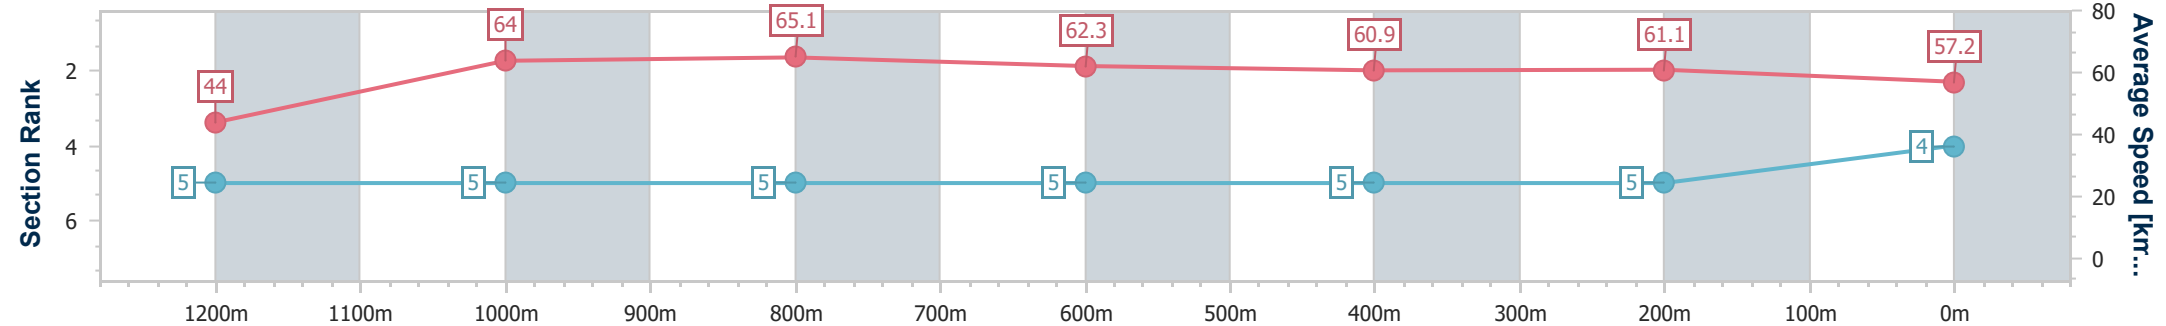

- [] Ranking at each section and finish
- .-.-.- No data available at this section
- NA No data available

Horse/Jockey Name	Supeedo Gonzales
Final Rank	4
Fastest Section Time (Section)	0:08.23 (Overall)
Top Speed [km/h] (Section)	66.4 (1000m)
Race State	Finished

Mackay QLD Professional
 Race 5: EXECUTIVE LIVING HOMES QTIS Three-Year-Old
 Maiden Plate - 1300m
 14 December 2024 - 15:42

Track Rating: Soft 5, Weather: Overcast, Rail Position: True

Section	Overall	1200m	1000m	800m	600m	400m	200m
Section Times	1:18.27 [4] (0:08.23)	1:10.04 [5] (0:11.31)	0:58.73 [5] (0:11.05)	0:47.68 [5] (0:11.47)	0:36.21 [5] (0:11.79)	0:24.42 [5] (0:11.83)	0:12.59 [5] (0:12.59)
Average Speed [km/h]	44.0	64.0	65.1	62.3	60.9	61.1	57.2
Top Speed [km/h]	59.7	66.2	66.4	64.0	61.4	62.1	60.3
Avg. Dist. to Rail [m]	6.9	2.5	0.6	1.4	1.3	4.7	4.3
Avg. Stride Freq. [Hz]	2.3	2.5	2.4	2.4	2.4	2.4	2.4
Avg. Stride Length [m]	5.5	7.3	7.3	7.2	7.1	6.9	6.7