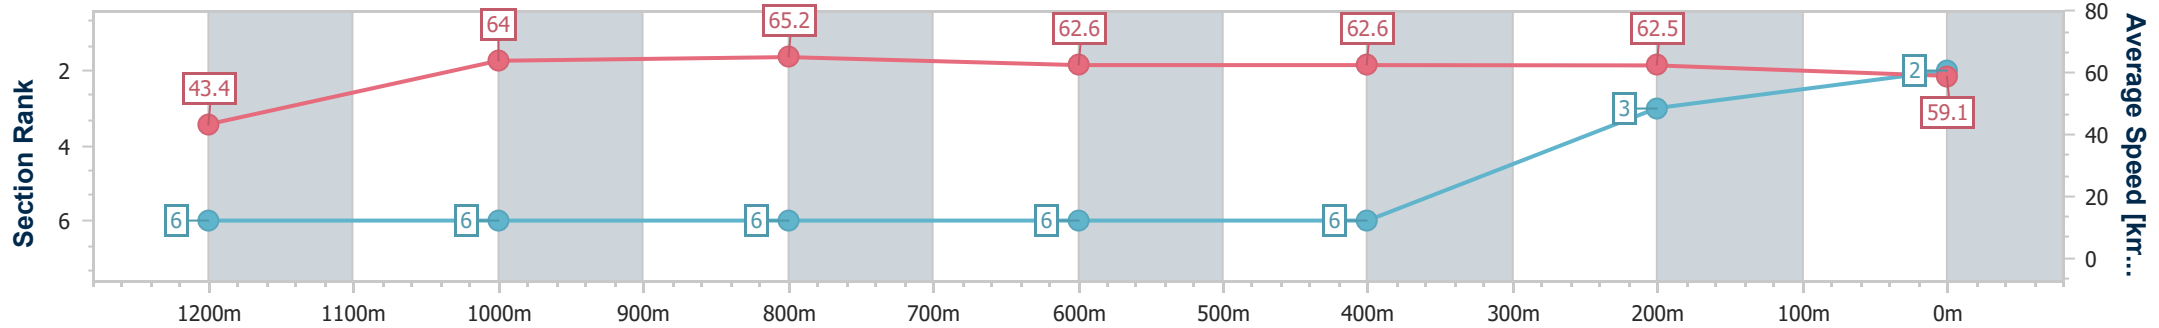

Horse/Jockey Name	Rothfury
Final Rank	2
Fastest Section Time (Section)	0:08.25 (Overall)
Top Speed [km/h] (Section)	66.2 (1200m)
Race State	Finished

Mackay QLD Professional
Race 5: EXECUTIVE LIVING HOMES QTIS Three-Year-Old
Maiden Plate - 1300m

14 December 2024 - 15:42

Track Rating: Soft 5, Weather: Overcast, Rail Position: True

Section	Overall	1200m	1000m	800m	600m	400m	200m
Section Times	1:17.68 [2] (0:08.25)	1:09.43 [6] (0:11.34)	0:58.09 [6] (0:11.09)	0:47.00 [6] (0:11.56)	0:35.44 [6] (0:11.61)	0:23.83 [6] (0:11.61)	0:12.22 [3] (0:12.22)
Average Speed [km/h]	43.4	64.0	65.2	62.6	62.6	62.5	59.1
Top Speed [km/h]	60.0	66.2	66.0	65.5	63.1	63.3	61.6
Avg. Dist. to Rail [m]	9.2	4.2	2.3	1.7	1.3	5.0	5.7
Avg. Stride Freq. [Hz]	2.4	2.4	2.4	2.4	2.4	2.4	2.4
Avg. Stride Length [m]	5.2	7.3	7.4	7.3	7.2	7.1	7.0

- [ ] Ranking at each section and finish
- -.-.- No data available at this section
- NA No data available