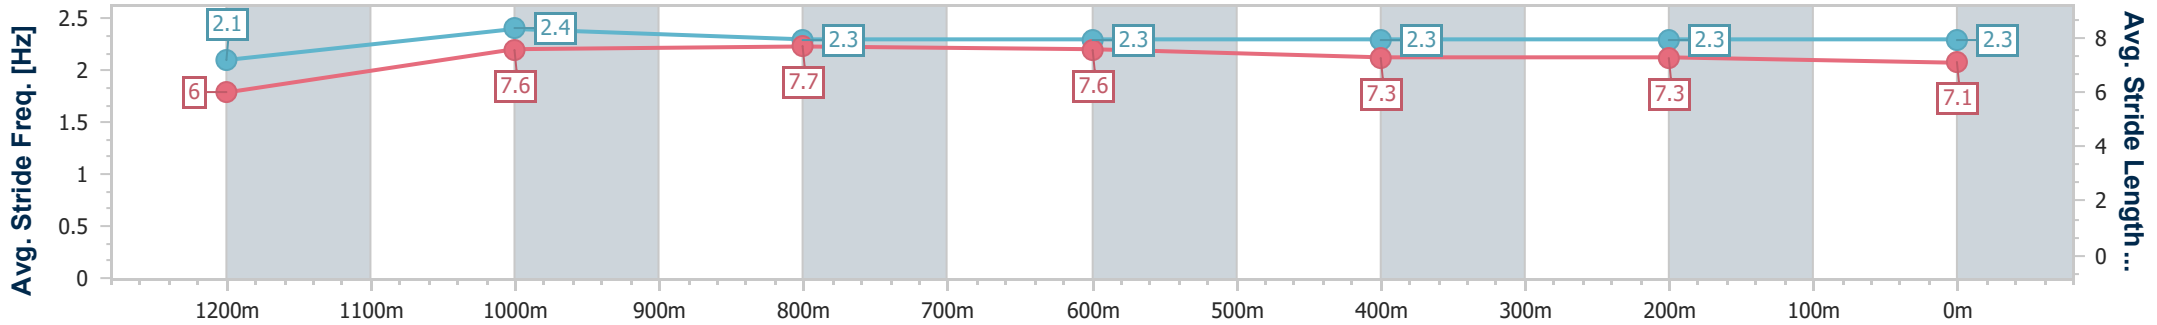

- [] Ranking at each section and finish
- .-.- No data available at this section
- NA No data available

Horse/Jockey Name	Travelling Sweet
Final Rank	3
Fastest Section Time (Section)	0:07.97 (Overall)
Top Speed [km/h] (Section)	68.3 (1200m)
Race State	Finished

Mackay QLD Professional
 Race 5: EXECUTIVE LIVING HOMES QTIS Three-Year-Old
 Maiden Plate - 1300m
 14 December 2024 - 15:42

Track Rating: Soft 5, Weather: Overcast, Rail Position: True

Section	Overall	1200m	1000m	800m	600m	400m	200m
Section Times	1:18.08 [3] (0:07.97)	1:10.11 [1] (0:10.97)	0:59.14 [1] (0:11.14)	0:48.00 [1] (0:11.59)	0:36.41 [2] (0:11.72)	0:24.69 [1] (0:12.03)	0:12.66 [2] (0:12.66)
Average Speed [km/h]	45.2	65.9	64.5	62.0	60.3	60.0	56.8
Top Speed [km/h]	59.2	68.3	68.2	63.2	61.8	61.3	58.6
Avg. Dist. to Rail [m]	6.5	2.8	0.6	0.7	2.1	1.0	1.1
Avg. Stride Freq. [Hz]	2.1	2.4	2.3	2.3	2.3	2.3	2.3
Avg. Stride Length [m]	6.0	7.6	7.7	7.6	7.3	7.3	7.1