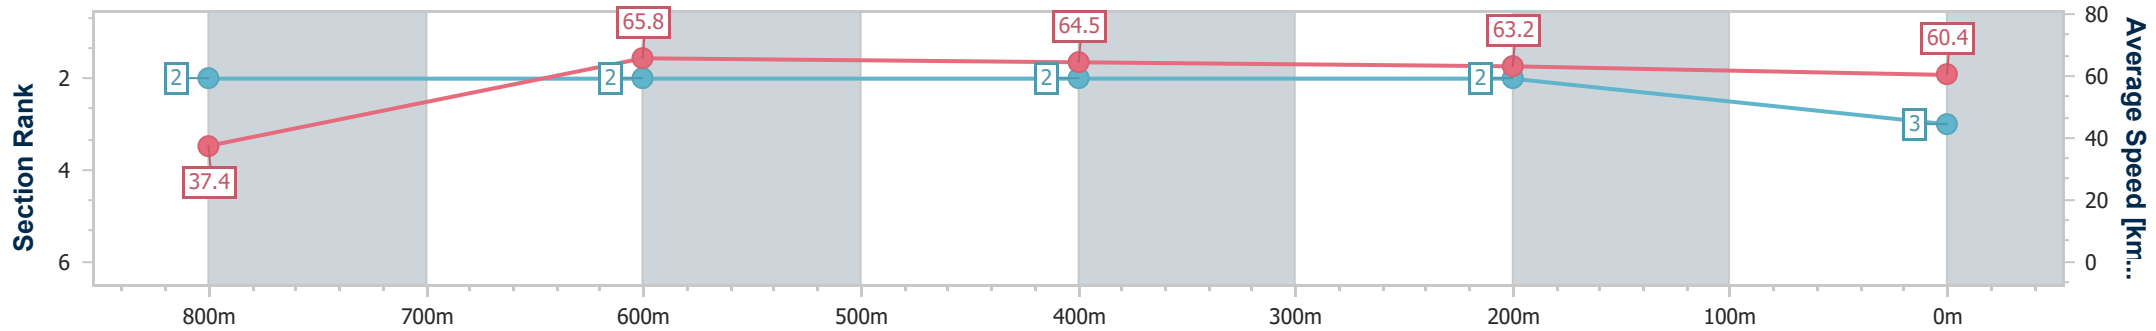

Section	Overall	800m	600m	400m	200m
Section Times	0:51.89 [2] (0:07.29)	0:44.60 [5] (0:10.69)	0:33.91 [4] (0:10.98)	0:22.93 [4] (0:11.37)	0:11.56 [5] (0:11.56)
Average Speed [km/h]	34.1	66.8	64.6	63.0	62.2
Top Speed [km/h]	63.7	68.3	68.1	64.2	63.1
Avg. Dist. to Rail [m]	9.9	5.6	2.6	1.3	0.5
Avg. Stride Freq. [Hz]	2.2	2.4	2.4	2.4	2.3
Avg. Stride Length [m]	4.4	7.6	7.5	7.4	7.5

- [] Ranking at each section and finish
- .-.- No data available at this section
- NA No data available

Horse/Jockey Name	Mamaragan
Final Rank	3
Fastest Section Time (Section)	0:06.73 (Overall)
Top Speed [km/h] (Section)	66.9 (800m)
Race State	Finished

Section	Overall	800m	600m	400m	200m
Section Times	0:52.02 [3] (0:06.73)	0:45.29 [2] (0:10.95)	0:34.34 [2] (0:11.13)	0:23.21 [2] (0:11.32)	0:11.89 [2] (0:11.89)
Average Speed [km/h]	37.4	65.8	64.5	63.2	60.4
Top Speed [km/h]	61.9	66.9	66.5	65.2	62.3
Avg. Dist. to Rail [m]	5.3	0.8	0.6	1.6	1.3
Avg. Stride Freq. [Hz]	2.2	2.5	2.5	2.4	2.4
Avg. Stride Length [m]	4.7	7.2	7.3	7.2	7.1