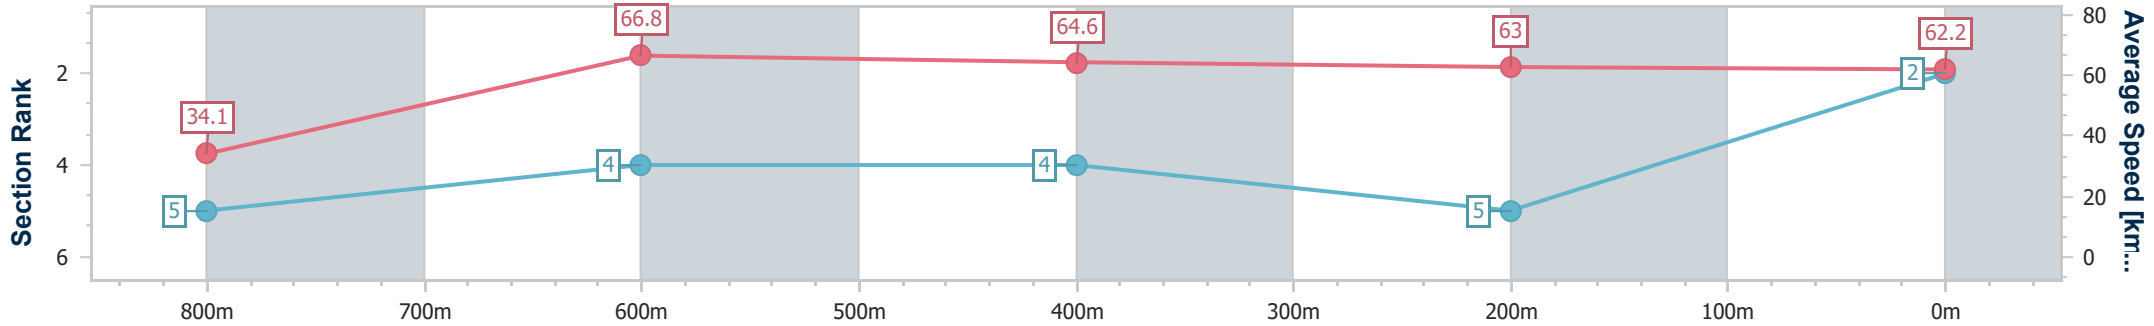

Horse/Jockey Name	Flank Speed
Final Rank	2
Fastest Section Time (Section)	0:07.29 (Overall)
Top Speed [km/h] (Section)	68.3 (800m)
Race State	Finished

Toowoomba QLD Professional
Race 6: Ashleigh Elizabeth Memorial Dash BENCHMARK 62
Handicap - 870m

14 December 2024 - 20:19

Track Rating: Soft 7, Weather: Overcast, Rail Position: +3m 800m-400m, +5m Remainder

Section	Overall	800m	600m	400m	200m
Section Times	0:51.89 [2] (0:07.29)	0:44.60 [5] (0:10.69)	0:33.91 [4] (0:10.98)	0:22.93 [4] (0:11.37)	0:11.56 [5] (0:11.56)
Average Speed [km/h]	34.1	66.8	64.6	63.0	62.2
Top Speed [km/h]	63.7	68.3	68.1	64.2	63.1
Avg. Dist. to Rail [m]	9.9	5.6	2.6	1.3	0.5
Avg. Stride Freq. [Hz]	2.2	2.4	2.4	2.4	2.3
Avg. Stride Length [m]	4.4	7.6	7.5	7.4	7.5

- [ ] Ranking at each section and finish
- -.-.- No data available at this section
- NA No data available