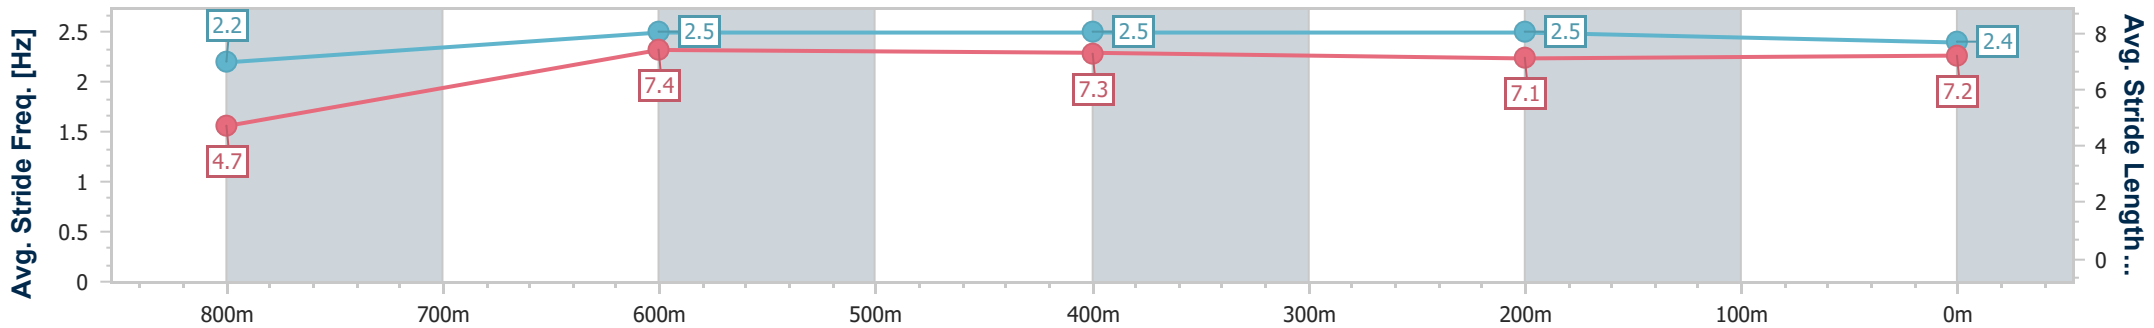

Horse/Jockey Name	Shows A Sign
Final Rank	1
Fastest Section Time (Section)	0:06.71 (Overall)
Top Speed [km/h] (Section)	67.4 (800m)
Race State	Finished

Toowoomba QLD Professional
Race 6: Ashleigh Elizabeth Memorial Dash BENCHMARK 62
Handicap - 870m

14 December 2024 - 20:19

Track Rating: Soft 7, Weather: Overcast, Rail Position: +3m 800m-400m, +5m Remainder

Section	Overall	800m	600m	400m	200m
Section Times	0:50.82 [1] (0:06.71)	0:44.11 [1] (0:10.72)	0:33.39 [1] (0:10.87)	0:22.52 [1] (0:11.03)	0:11.49 [1] (0:11.49)
Average Speed [km/h]	37.5	66.6	65.8	64.5	62.8
Top Speed [km/h]	64.6	67.4	66.4	66.0	64.7
Avg. Dist. to Rail [m]	5.6	3.7	2.0	2.4	2.1
Avg. Stride Freq. [Hz]	2.2	2.5	2.5	2.5	2.4
Avg. Stride Length [m]	4.7	7.4	7.3	7.1	7.2

- [ ] Ranking at each section and finish
- -.-.- No data available at this section
- NA No data available