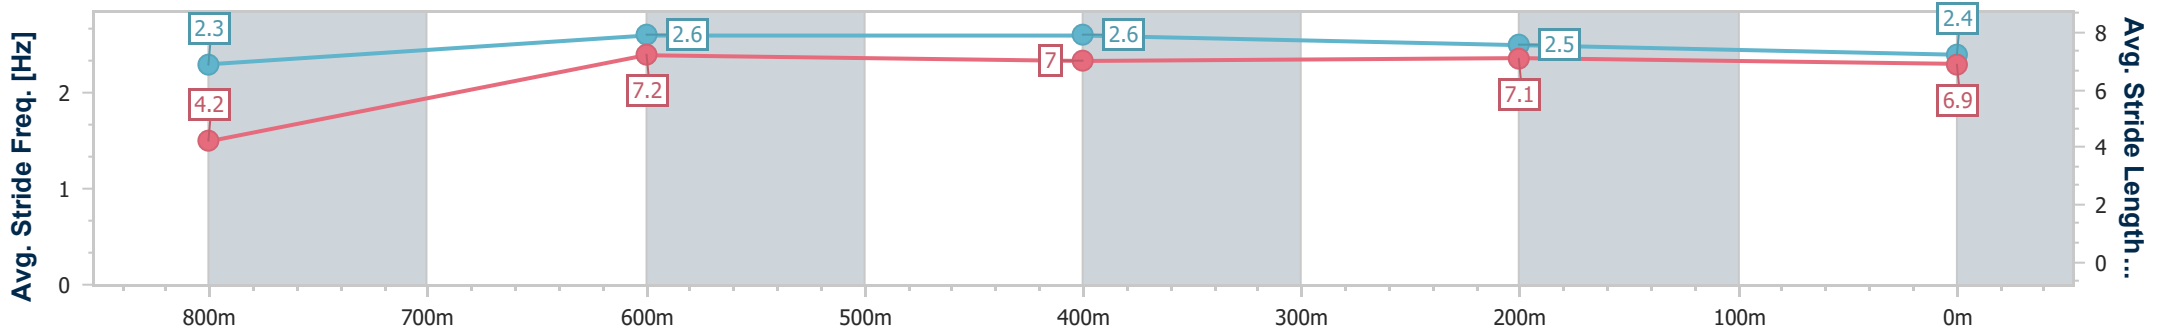

Section	Overall	800m	600m	400m	200m
Section Times	0:52.23 [4] (0:07.05)	0:45.18 [3] (0:10.94)	0:34.24 [5] (0:10.98)	0:23.26 [5] (0:11.29)	0:11.97 [4] (0:11.97)
Average Speed [km/h]	35.6	66.0	65.8	63.7	59.9
Top Speed [km/h]	60.8	67.3	67.5	65.1	62.3
Avg. Dist. to Rail [m]	3.1	1.5	0.7	0.7	0.8
Avg. Stride Freq. [Hz]	2.3	2.7	2.6	2.6	2.4
Avg. Stride Length [m]	4.4	6.9	7.0	6.9	6.8

- [] Ranking at each section and finish
- .-.- No data available at this section
- NA No data available

Horse/Jockey Name	Sneaky Shark
Final Rank	5
Fastest Section Time (Section)	0:07.28 (Overall)
Top Speed [km/h] (Section)	69.4 (800m)
Race State	Finished

Toowoomba QLD Professional
Race 6: Ashleigh Elizabeth Memorial Dash BENCHMARK 62
Handicap - 870m

14 December 2024 - 20:19

Track Rating: Soft 7, Weather: Overcast, Rail Position: +3m 800m-400m, +5m Remainder

Section	Overall	800m	600m	400m	200m
Section Times	0:52.33 [5] (0:07.28)	0:45.05 [4] (0:10.60)	0:34.45 [3] (0:11.01)	0:23.44 [3] (0:11.28)	0:12.16 [3] (0:12.16)
Average Speed [km/h]	34.7	67.5	65.7	63.6	59.3
Top Speed [km/h]	63.7	69.4	67.4	65.4	60.8
Avg. Dist. to Rail [m]	7.0	2.7	0.7	1.2	2.7
Avg. Stride Freq. [Hz]	2.3	2.6	2.6	2.5	2.4
Avg. Stride Length [m]	4.2	7.2	7.0	7.1	6.9