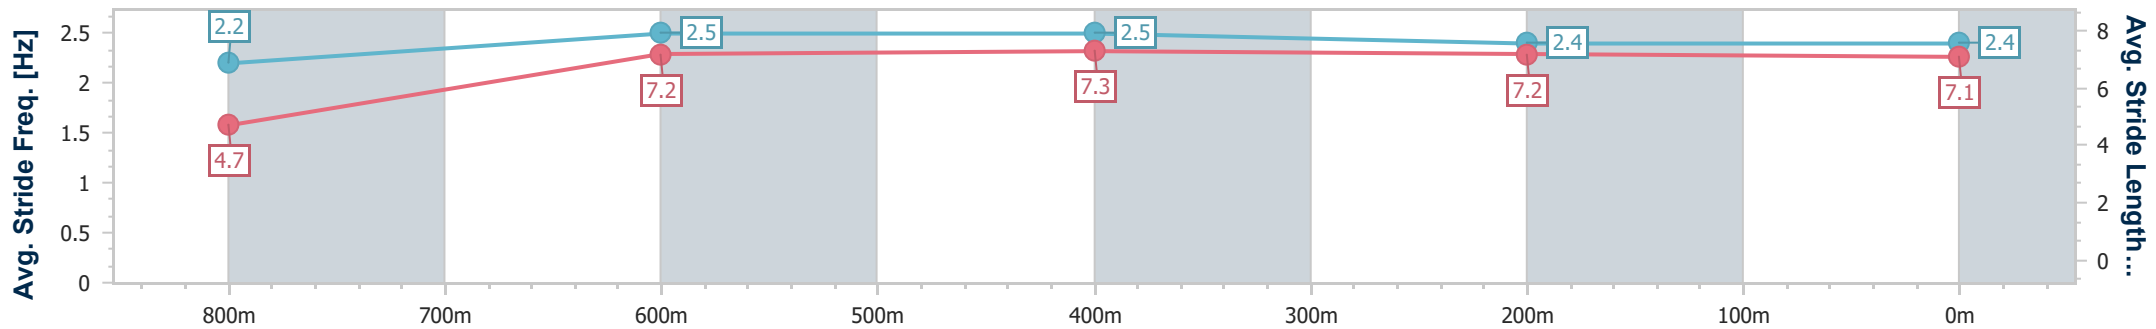

Horse/Jockey Name	Mamaragan
Final Rank	3
Fastest Section Time (Section)	0:06.73 (Overall)
Top Speed [km/h] (Section)	66.9 (800m)
Race State	Finished

Toowoomba QLD Professional
Race 6: Ashleigh Elizabeth Memorial Dash BENCHMARK 62
Handicap - 870m

14 December 2024 - 20:19

Track Rating: Soft 7, Weather: Overcast, Rail Position: +3m 800m-400m, +5m Remainder

Section	Overall	800m	600m	400m	200m
Section Times	0:52.02 [3] (0:06.73)	0:45.29 [2] (0:10.95)	0:34.34 [2] (0:11.13)	0:23.21 [2] (0:11.32)	0:11.89 [2] (0:11.89)
Average Speed [km/h]	37.4	65.8	64.5	63.2	60.4
Top Speed [km/h]	61.9	66.9	66.5	65.2	62.3
Avg. Dist. to Rail [m]	5.3	0.8	0.6	1.6	1.3
Avg. Stride Freq. [Hz]	2.2	2.5	2.5	2.4	2.4
Avg. Stride Length [m]	4.7	7.2	7.3	7.2	7.1

- [ ] Ranking at each section and finish
- -.-.- No data available at this section
- NA No data available