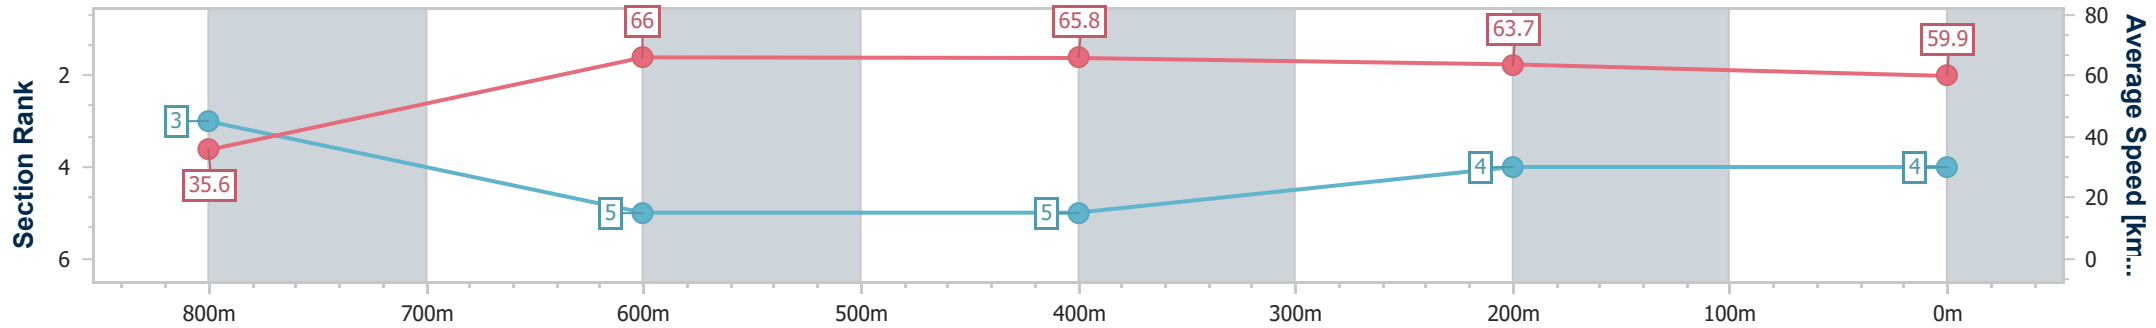

Horse/Jockey Name	Albion Square
Final Rank	4
Fastest Section Time (Section)	0:07.05 (Overall)
Top Speed [km/h] (Section)	67.5 (600m)
Race State	Finished

Toowoomba QLD Professional
Race 6: Ashleigh Elizabeth Memorial Dash BENCHMARK 62
Handicap - 870m

14 December 2024 - 20:19

Track Rating: Soft 7, Weather: Overcast, Rail Position: +3m 800m-400m, +5m Remainder

Section	Overall	800m	600m	400m	200m
Section Times	0:52.23 [4] (0:07.05)	0:45.18 [3] (0:10.94)	0:34.24 [5] (0:10.98)	0:23.26 [5] (0:11.29)	0:11.97 [4] (0:11.97)
Average Speed [km/h]	35.6	66.0	65.8	63.7	59.9
Top Speed [km/h]	60.8	67.3	67.5	65.1	62.3
Avg. Dist. to Rail [m]	3.1	1.5	0.7	0.7	0.8
Avg. Stride Freq. [Hz]	2.3	2.7	2.6	2.6	2.4
Avg. Stride Length [m]	4.4	6.9	7.0	6.9	6.8

- [ ] Ranking at each section and finish
- -.-.- No data available at this section
- NA No data available