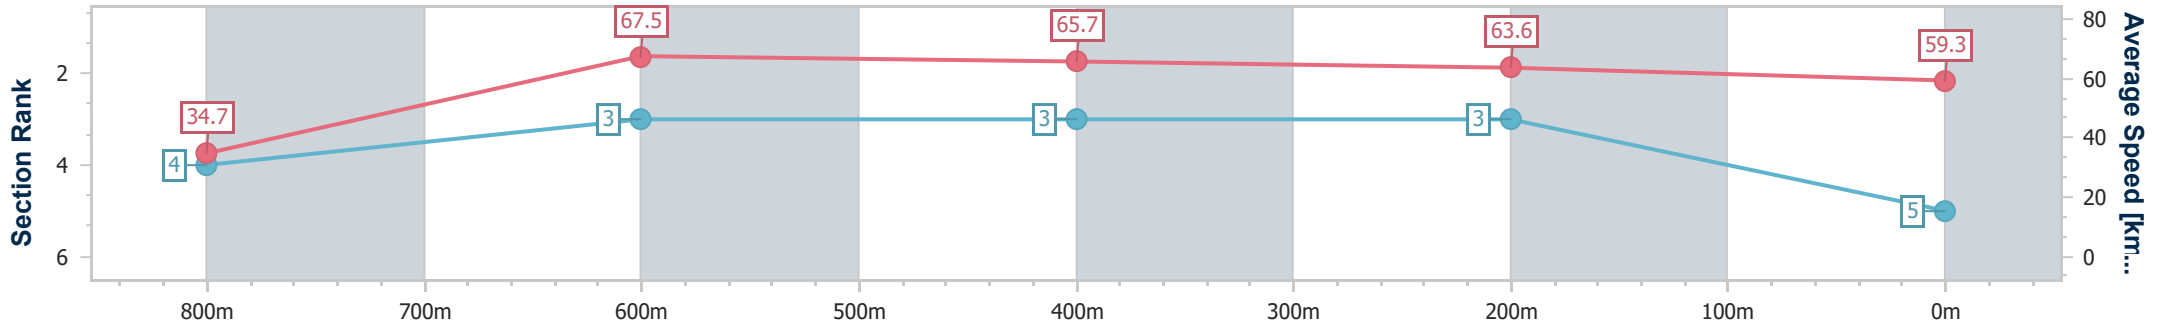

Section	Overall	800m	600m	400m	200m
Section Times	0:52.23 [4] (0:07.05)	0:45.18 [3] (0:10.94)	0:34.24 [5] (0:10.98)	0:23.26 [5] (0:11.29)	0:11.97 [4] (0:11.97)
Average Speed [km/h]	35.6	66.0	65.8	63.7	59.9
Top Speed [km/h]	60.8	67.3	67.5	65.1	62.3
Avg. Dist. to Rail [m]	3.1	1.5	0.7	0.7	0.8
Avg. Stride Freq. [Hz]	2.3	2.7	2.6	2.6	2.4
Avg. Stride Length [m]	4.4	6.9	7.0	6.9	6.8

- [] Ranking at each section and finish
- .-.- No data available at this section
- NA No data available

Horse/Jockey Name	Sneaky Shark
Final Rank	5
Fastest Section Time (Section)	0:07.28 (Overall)
Top Speed [km/h] (Section)	69.4 (800m)
Race State	Finished

Section	Overall	800m	600m	400m	200m
Section Times	0:52.33 [5] (0:07.28)	0:45.05 [4] (0:10.60)	0:34.45 [3] (0:11.01)	0:23.44 [3] (0:11.28)	0:12.16 [3] (0:12.16)
Average Speed [km/h]	34.7	67.5	65.7	63.6	59.3
Top Speed [km/h]	63.7	69.4	67.4	65.4	60.8
Avg. Dist. to Rail [m]	7.0	2.7	0.7	1.2	2.7
Avg. Stride Freq. [Hz]	2.3	2.6	2.6	2.5	2.4
Avg. Stride Length [m]	4.2	7.2	7.0	7.1	6.9