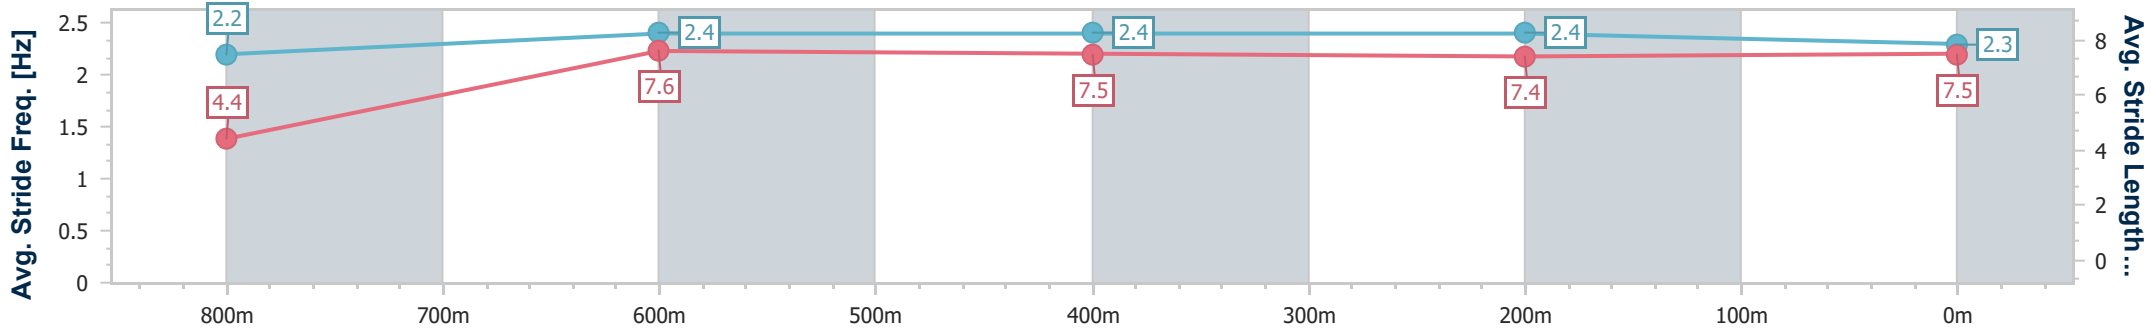

Horse/Jockey Name	Flank Speed
Final Rank	2
Fastest Section Time (Section)	0:07.29 (Overall)
Top Speed [km/h] (Section)	68.3 (800m)
Race State	Finished

Toowoomba QLD Professional
Race 6: Ashleigh Elizabeth Memorial Dash BENCHMARK 62
Handicap - 870m

14 December 2024 - 20:19

Track Rating: Soft 7, Weather: Overcast, Rail Position: +3m 800m-400m, +5m Remainder

Section	Overall	800m	600m	400m	200m
Section Times	0:51.89 [2] (0:07.29)	0:44.60 [5] (0:10.69)	0:33.91 [4] (0:10.98)	0:22.93 [4] (0:11.37)	0:11.56 [5] (0:11.56)
Average Speed [km/h]	34.1	66.8	64.6	63.0	62.2
Top Speed [km/h]	63.7	68.3	68.1	64.2	63.1
Avg. Dist. to Rail [m]	9.9	5.6	2.6	1.3	0.5
Avg. Stride Freq. [Hz]	2.2	2.4	2.4	2.4	2.3
Avg. Stride Length [m]	4.4	7.6	7.5	7.4	7.5

- [ ] Ranking at each section and finish
- -.-.- No data available at this section
- NA No data available