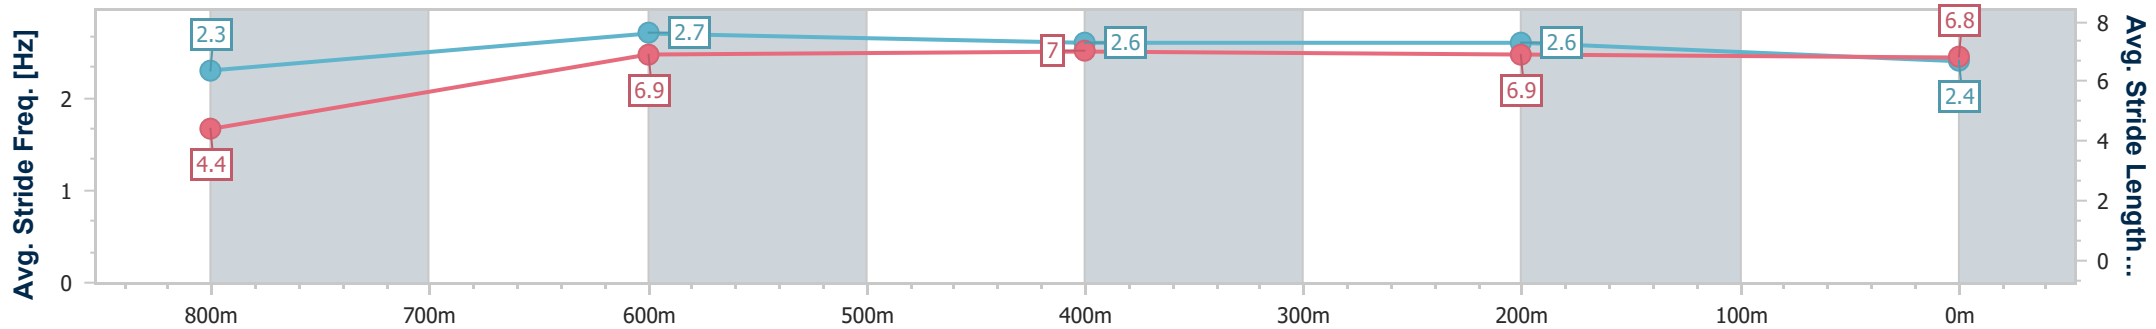

Section	Overall	800m	600m	400m	200m
Section Times	0:52.02 [3] (0:06.73)	0:45.29 [2] (0:10.95)	0:34.34 [2] (0:11.13)	0:23.21 [2] (0:11.32)	0:11.89 [2] (0:11.89)
Average Speed [km/h]	37.4	65.8	64.5	63.2	60.4
Top Speed [km/h]	61.9	66.9	66.5	65.2	62.3
Avg. Dist. to Rail [m]	5.3	0.8	0.6	1.6	1.3
Avg. Stride Freq. [Hz]	2.2	2.5	2.5	2.4	2.4
Avg. Stride Length [m]	4.7	7.2	7.3	7.2	7.1

- [] Ranking at each section and finish
- .-.- No data available at this section
- NA No data available

Horse/Jockey Name	Albion Square
Final Rank	4
Fastest Section Time (Section)	0:07.05 (Overall)
Top Speed [km/h] (Section)	67.5 (600m)
Race State	Finished

Section	Overall	800m	600m	400m	200m
Section Times	0:52.23 [4] (0:07.05)	0:45.18 [3] (0:10.94)	0:34.24 [5] (0:10.98)	0:23.26 [5] (0:11.29)	0:11.97 [4] (0:11.97)
Average Speed [km/h]	35.6	66.0	65.8	63.7	59.9
Top Speed [km/h]	60.8	67.3	67.5	65.1	62.3
Avg. Dist. to Rail [m]	3.1	1.5	0.7	0.7	0.8
Avg. Stride Freq. [Hz]	2.3	2.7	2.6	2.6	2.4
Avg. Stride Length [m]	4.4	6.9	7.0	6.9	6.8