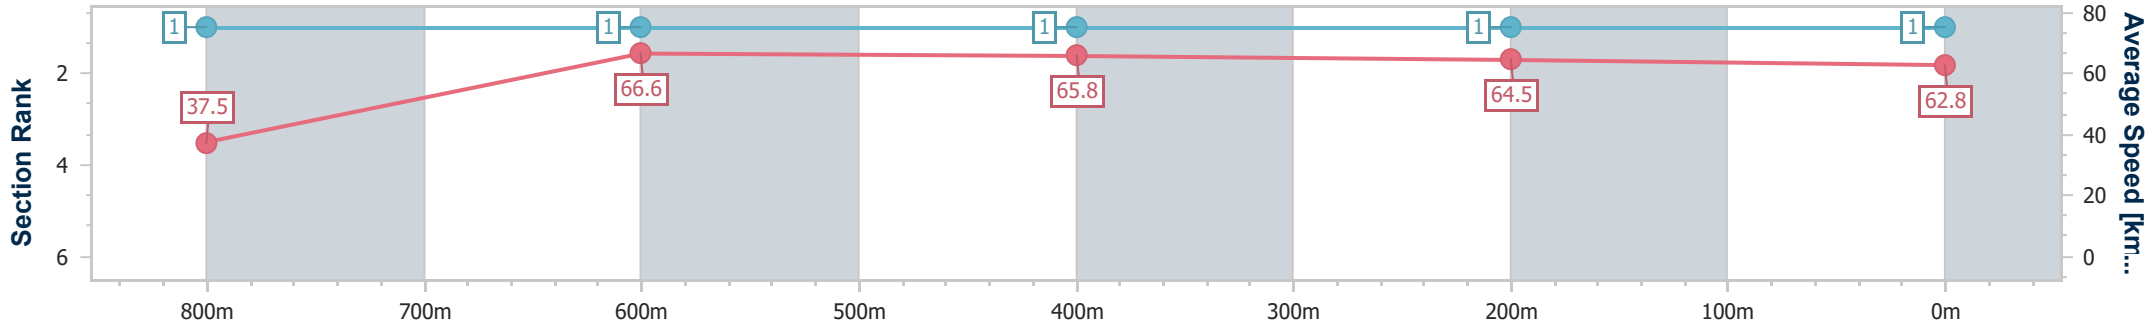

Horse/Jockey Name	Shows A Sign
Final Rank	1
Fastest Section Time (Section)	0:06.71 (Overall)
Top Speed [km/h] (Section)	67.4 (800m)
Race State	Finished

Toowoomba QLD Professional
Race 6: Ashleigh Elizabeth Memorial Dash BENCHMARK 62
Handicap - 870m

14 December 2024 - 20:19

Track Rating: Soft 7, Weather: Overcast, Rail Position: +3m 800m-400m, +5m Remainder

Section	Overall	800m	600m	400m	200m
Section Times	0:50.82 [1] (0:06.71)	0:44.11 [1] (0:10.72)	0:33.39 [1] (0:10.87)	0:22.52 [1] (0:11.03)	0:11.49 [1] (0:11.49)
Average Speed [km/h]	37.5	66.6	65.8	64.5	62.8
Top Speed [km/h]	64.6	67.4	66.4	66.0	64.7
Avg. Dist. to Rail [m]	5.6	3.7	2.0	2.4	2.1
Avg. Stride Freq. [Hz]	2.2	2.5	2.5	2.5	2.4
Avg. Stride Length [m]	4.7	7.4	7.3	7.1	7.2

- [ ] Ranking at each section and finish
- -.-.- No data available at this section
- NA No data available