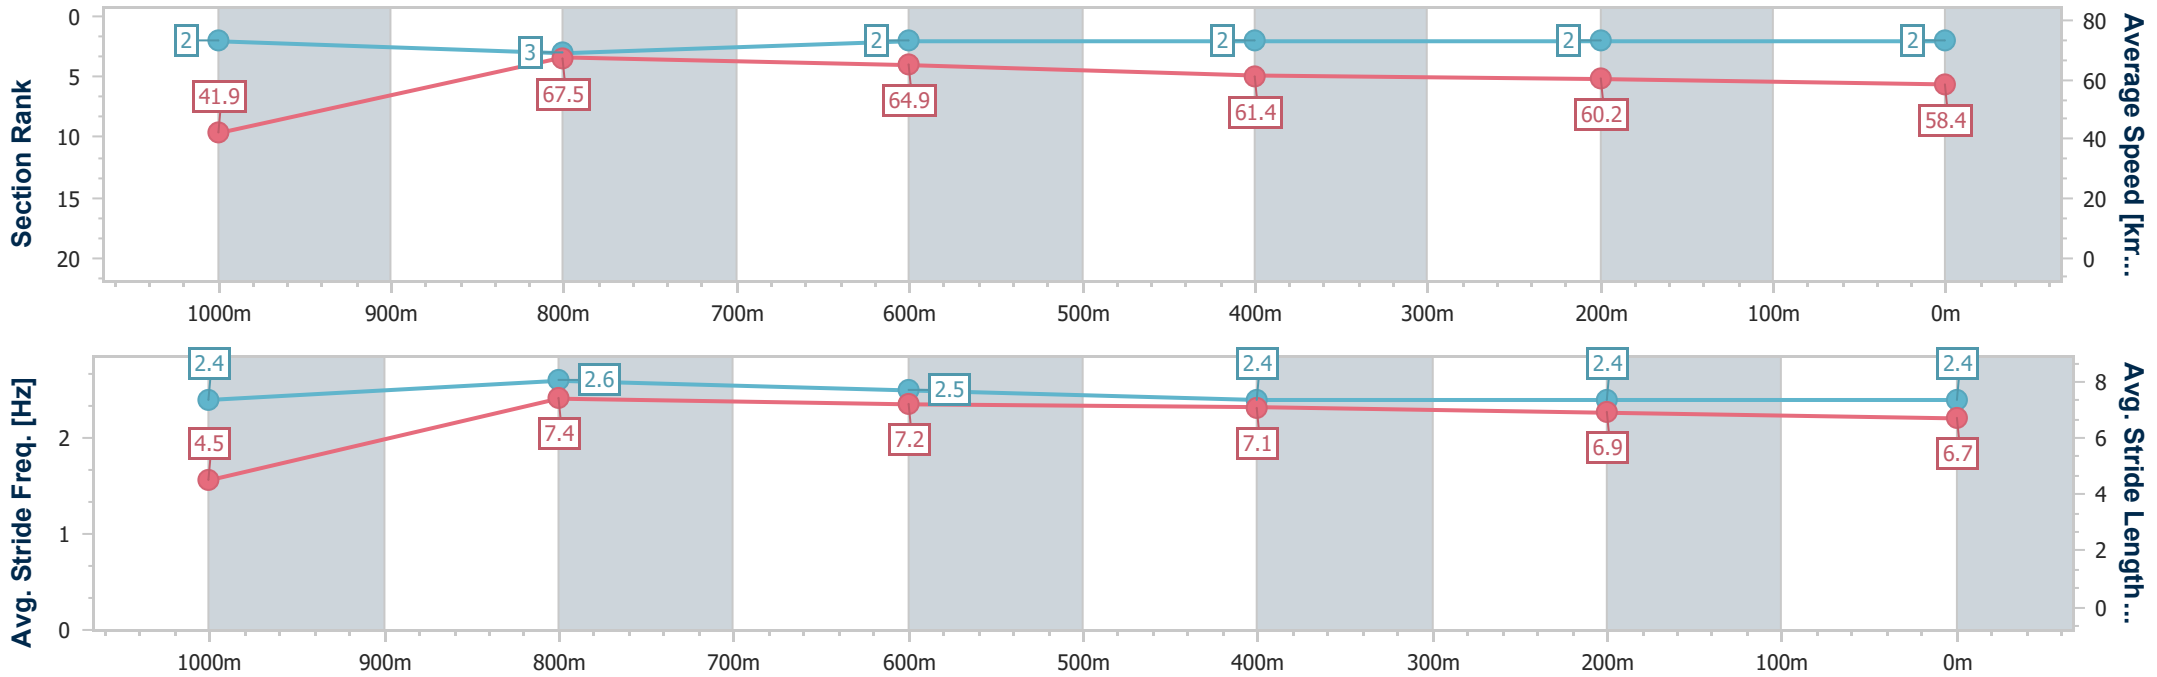

Ipswich QLD Professional

Race 4: GREAT NORTHERN Maiden Handicap - 1100m

18 December 2024 - 15:42

Track Rating: Heavy 8, Weather: Overcast, Rail Position: True

Section	Overall	1000m	800m	600m	400m	200m
Section Times	1:06.43 [2] (0:08.57)	0:57.86 [2] (0:10.76)	0:47.10 [3] (0:11.09)	0:36.01 [2] (0:11.71)	0:24.30 [2] (0:11.96)	0:12.34 [2] (0:12.34)
Average Speed [km/h]	41.9	67.5	64.9	61.4	60.2	58.4
Top Speed [km/h]	65.8	69.2	66.2	62.8	62.2	60.5
Avg. Dist. to Rail [m]	16.9	5.6	0.7	0.5	1.0	2.4
Avg. Stride Freq. [Hz]	2.4	2.6	2.5	2.4	2.4	2.4
Avg. Stride Length [m]	4.5	7.4	7.2	7.1	6.9	6.7