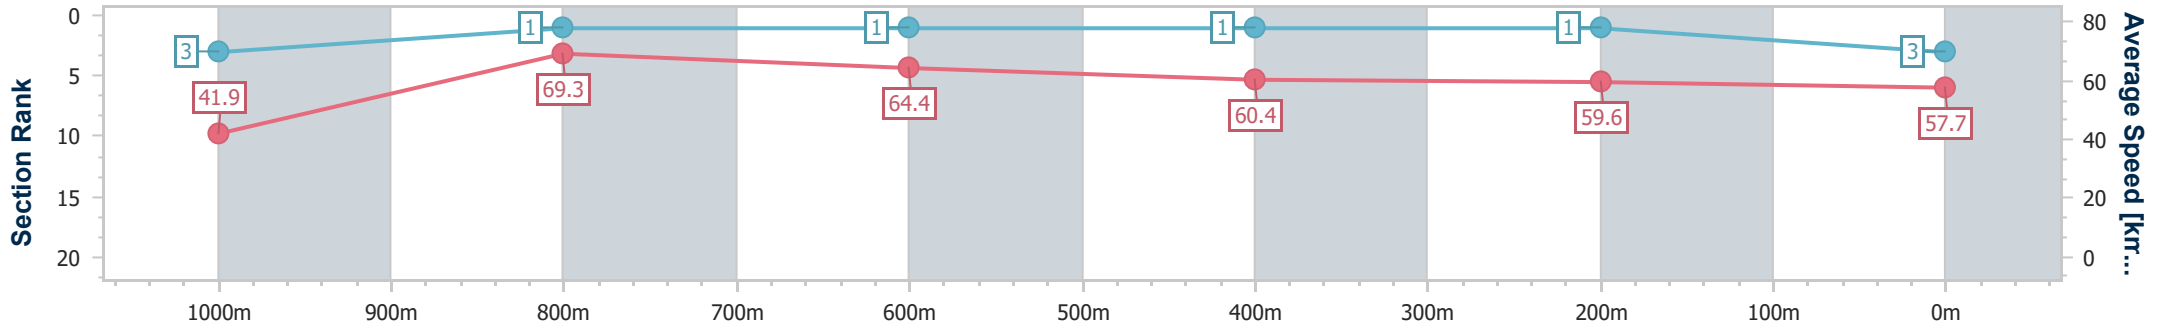

Ipswich QLD Professional

Race 4: GREAT NORTHERN Maiden Handicap - 1100m

18 December 2024 - 15:42

Track Rating: Heavy 8, Weather: Overcast, Rail Position: True

Section	Overall	1000m	800m	600m	400m	200m
Section Times	1:06.52 [3] (0:08.60)	0:57.92 [3] (0:10.46)	0:47.46 [1] (0:11.14)	0:36.32 [1] (0:11.82)	0:24.50 [1] (0:12.04)	0:12.46 [1] (0:12.46)
Average Speed [km/h]	41.9	69.3	64.4	60.4	59.6	57.7
Top Speed [km/h]	66.4	70.5	67.0	62.2	60.2	59.8
Avg. Dist. to Rail [m]	13.0	4.1	1.2	1.6	0.9	0.4
Avg. Stride Freq. [Hz]	2.3	2.5	2.4	2.3	2.3	2.2
Avg. Stride Length [m]	4.7	7.6	7.5	7.4	7.3	7.1