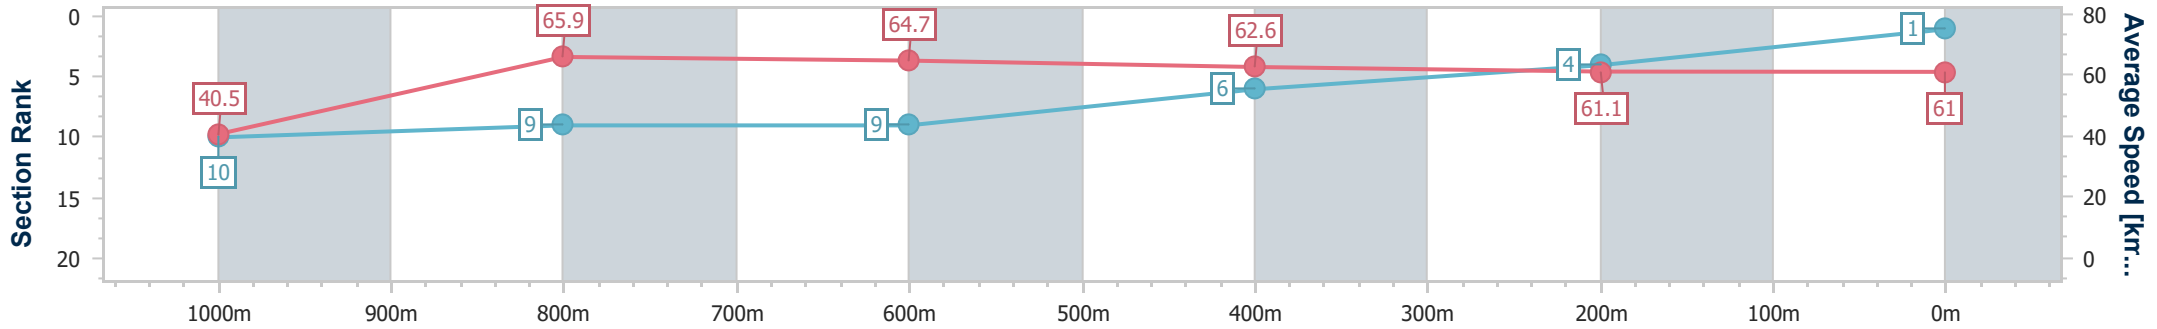

Ipswich QLD Professional

Race 4: GREAT NORTHERN Maiden Handicap - 1100m

18 December 2024 - 15:42

Track Rating: Heavy 8, Weather: Overcast, Rail Position: True

Section	Overall	1000m	800m	600m	400m	200m
Section Times	1:06.06 [1] (0:08.95)	0:57.11 [10] (0:10.91)	0:46.20 [9] (0:11.11)	0:35.09 [9] (0:11.44)	0:23.65 [6] (0:11.87)	0:11.78 [4] (0:11.78)
Average Speed [km/h]	40.5	65.9	64.7	62.6	61.1	61.0
Top Speed [km/h]	61.9	67.4	65.6	64.7	62.1	62.0
Avg. Dist. to Rail [m]	8.3	1.8	1.3	0.9	1.9	3.5
Avg. Stride Freq. [Hz]	2.1	2.5	2.4	2.4	2.4	2.4
Avg. Stride Length [m]	4.7	7.3	7.5	7.2	7.1	7.0