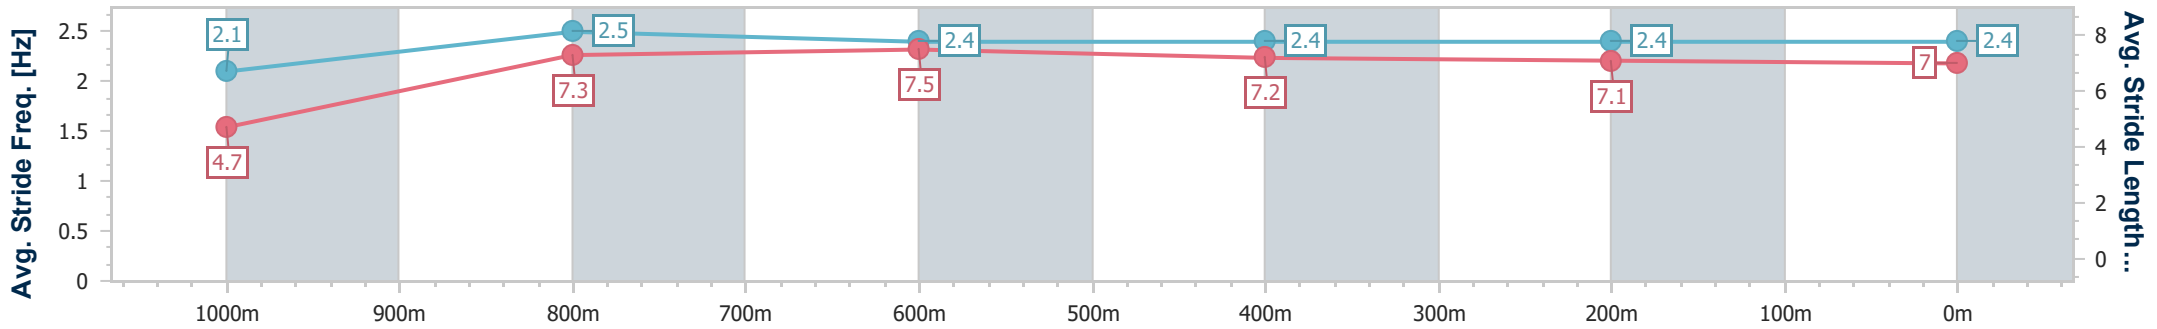

Ipswich QLD Professional

Race 4: GREAT NORTHERN Maiden Handicap - 1100m

18 December 2024 - 15:42

Track Rating: Heavy 8, Weather: Overcast, Rail Position: True

Section	Overall	1000m	800m	600m	400m	200m
Section Times	1:06.06 [1] (0:08.95)	0:57.11 [10] (0:10.91)	0:46.20 [9] (0:11.11)	0:35.09 [9] (0:11.44)	0:23.65 [6] (0:11.87)	0:11.78 [4] (0:11.78)
Average Speed [km/h]	40.5	65.9	64.7	62.6	61.1	61.0
Top Speed [km/h]	61.9	67.4	65.6	64.7	62.1	62.0
Avg. Dist. to Rail [m]	8.3	1.8	1.3	0.9	1.9	3.5
Avg. Stride Freq. [Hz]	2.1	2.5	2.4	2.4	2.4	2.4
Avg. Stride Length [m]	4.7	7.3	7.5	7.2	7.1	7.0