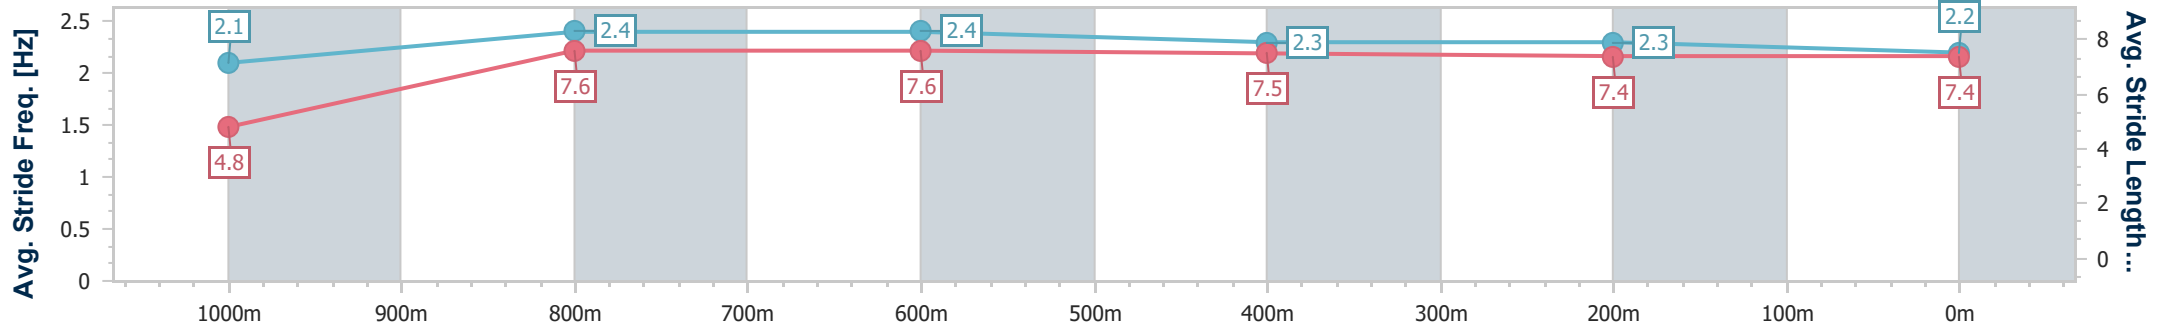

Ipswich QLD Professional

Race 4: GREAT NORTHERN Maiden Handicap - 1100m

18 December 2024 - 15:42

Track Rating: Heavy 8, Weather: Overcast, Rail Position: True

Section	Overall	1000m	800m	600m	400m	200m
Section Times	1:06.65 [7] (0:09.04)	0:57.61 [11] (0:10.98)	0:46.63 [10] (0:11.08)	0:35.55 [10] (0:11.64)	0:23.91 [9] (0:11.92)	0:11.99 [8] (0:11.99)
Average Speed [km/h]	40.1	65.5	64.7	61.5	60.8	59.9
Top Speed [km/h]	61.4	67.0	66.7	62.9	61.7	61.2
Avg. Dist. to Rail [m]	9.6	1.7	1.5	1.2	1.9	5.2
Avg. Stride Freq. [Hz]	2.1	2.4	2.4	2.3	2.3	2.2
Avg. Stride Length [m]	4.8	7.6	7.6	7.5	7.4	7.4