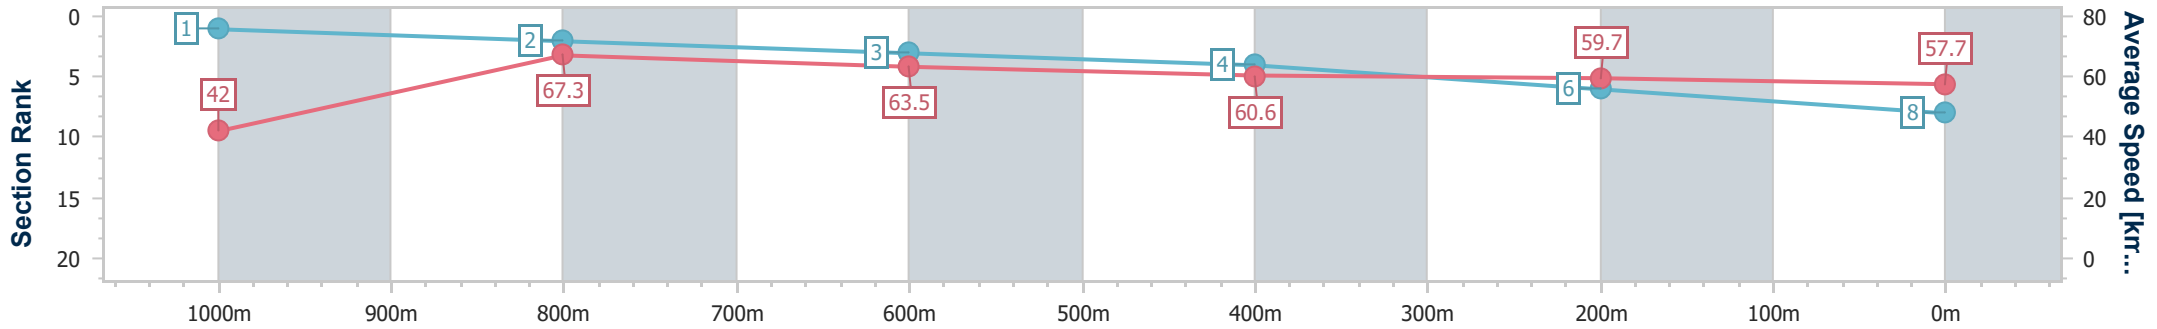

Ipswich QLD Professional

Race 4: GREAT NORTHERN Maiden Handicap - 1100m

18 December 2024 - 15:42

Track Rating: Heavy 8, Weather: Overcast, Rail Position: True

Section	Overall	1000m	800m	600m	400m	200m
Section Times	1:06.83 [8] (0:08.57)	0:58.26 [1] (0:10.71)	0:47.55 [2] (0:11.31)	0:36.24 [3] (0:11.75)	0:24.49 [4] (0:11.99)	0:12.50 [6] (0:12.50)
Average Speed [km/h]	42.0	67.3	63.5	60.6	59.7	57.7
Top Speed [km/h]	65.3	68.8	64.8	62.7	60.6	58.9
Avg. Dist. to Rail [m]	8.9	2.0	1.5	1.9	1.1	1.0
Avg. Stride Freq. [Hz]	2.3	2.5	2.3	2.2	2.3	2.2
Avg. Stride Length [m]	4.6	7.5	7.6	7.5	7.3	7.1

- [] Ranking at each section and finish
- .-.- No data available at this section
- NA No data available

Horse/Jockey Name	Supremeperformance
Final Rank	9
Fastest Section Time (Section)	0:09.23 (Overall)
Top Speed [km/h] (Section)	65.9 (1000m)
Race State	Finished