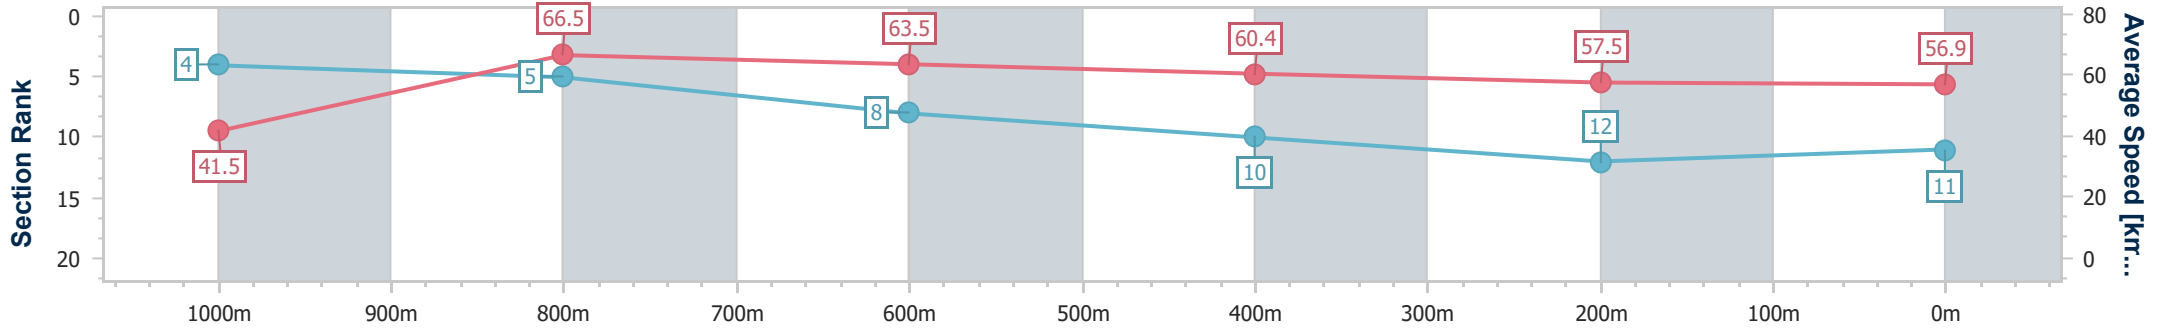

Ipswich QLD Professional

Race 4: GREAT NORTHERN Maiden Handicap - 1100m

18 December 2024 - 15:42

Track Rating: Heavy 8, Weather: Overcast, Rail Position: True

Section	Overall	1000m	800m	600m	400m	200m
Section Times	1:08.18 [11] (0:08.71)	0:59.47 [4] (0:10.86)	0:48.61 [5] (0:11.36)	0:37.25 [8] (0:11.98)	0:25.27 [10] (0:12.62)	0:12.65 [12] (0:12.65)
Average Speed [km/h]	41.5	66.5	63.5	60.4	57.5	56.9
Top Speed [km/h]	63.8	67.4	65.7	63.5	60.2	60.8
Avg. Dist. to Rail [m]	7.9	2.5	1.0	1.1	3.0	4.2
Avg. Stride Freq. [Hz]	2.1	2.5	2.4	2.3	2.2	2.3
Avg. Stride Length [m]	4.9	7.3	7.4	7.3	7.1	7.0

- [] Ranking at each section and finish
- .-.- No data available at this section
- NA No data available

Horse/Jockey Name	Privet
Final Rank	12
Fastest Section Time (Section)	0:08.91 (Overall)
Top Speed [km/h] (Section)	66.9 (1000m)
Race State	Finished