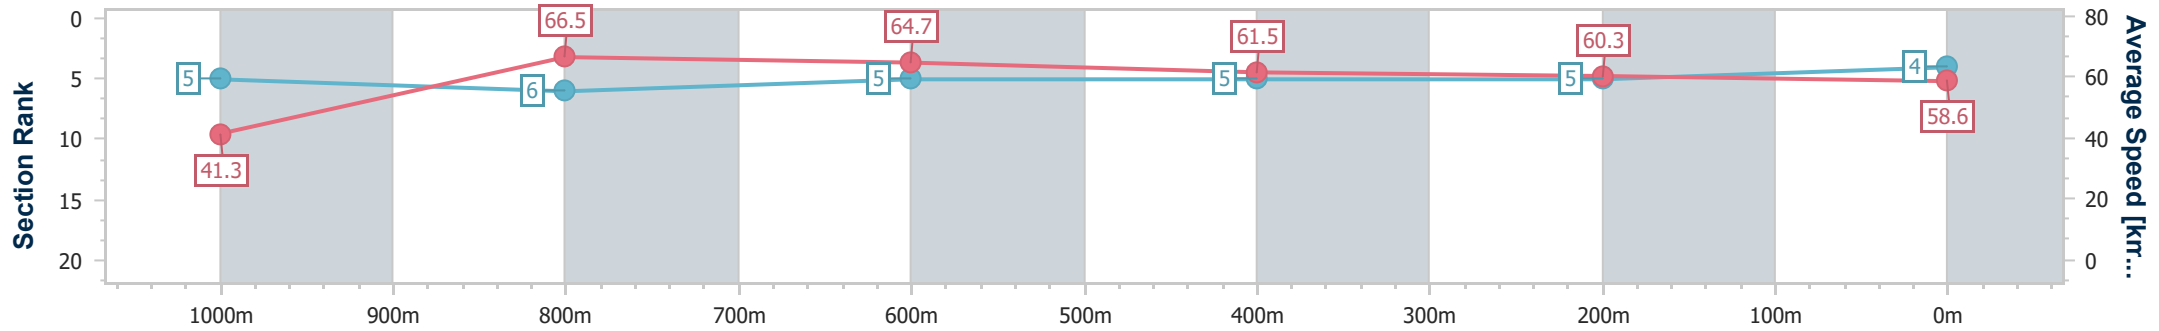

- [] Ranking at each section and finish
- .-.- No data available at this section
- NA No data available

Horse/Jockey Name	Some Style
Final Rank	5
Fastest Section Time (Section)	0:08.74 (Overall)
Top Speed [km/h] (Section)	68.6 (1000m)
Race State	Finished