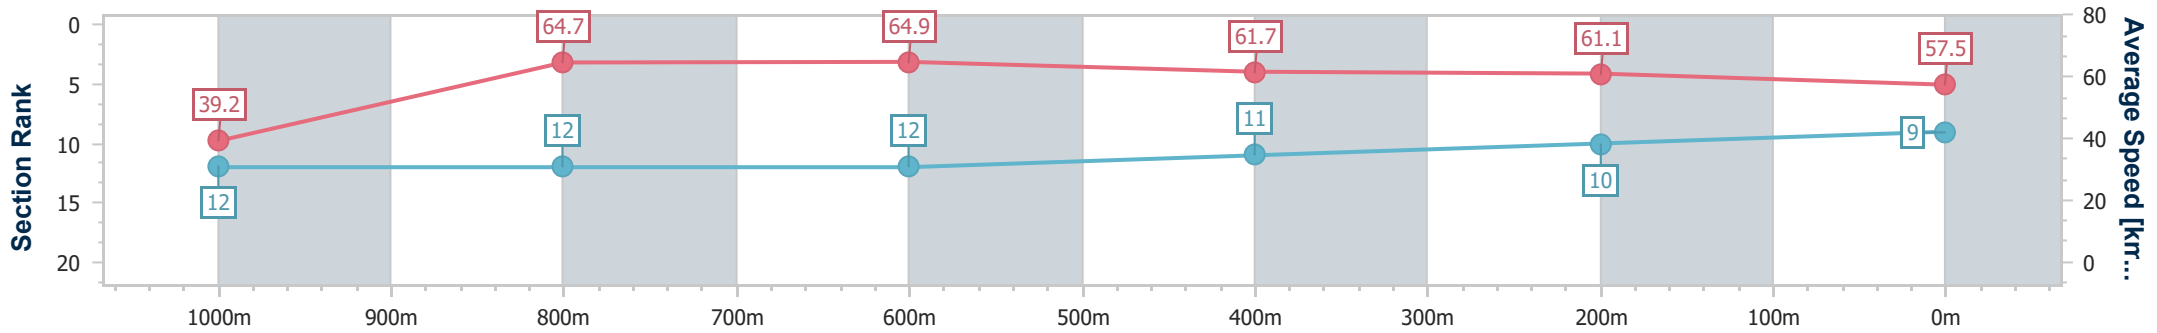

- [] Ranking at each section and finish
- .-.- No data available at this section
- NA No data available

Horse/Jockey Name	Supremeperformance
Final Rank	9
Fastest Section Time (Section)	0:09.23 (Overall)
Top Speed [km/h] (Section)	65.9 (1000m)
Race State	Finished

Ipswich QLD Professional

Race 4: GREAT NORTHERN Maiden Handicap - 1100m

18 December 2024 - 15:42

Track Rating: Heavy 8, Weather: Overcast, Rail Position: True

Section	Overall	1000m	800m	600m	400m	200m
Section Times	1:07.22 [9] (0:09.23)	0:57.99 [12] (0:11.15)	0:46.84 [12] (0:11.05)	0:35.79 [12] (0:11.57)	0:24.22 [11] (0:11.70)	0:12.52 [10]
Average Speed [km/h]	39.2	64.7	64.9	61.7	61.1	57.5
Top Speed [km/h]	61.7	65.9	65.7	64.3	62.1	60.3
Avg. Dist. to Rail [m]	12.2	2.8	1.2	2.3	1.3	3.3
Avg. Stride Freq. [Hz]	2.2	2.6	2.5	2.4	2.5	2.4
Avg. Stride Length [m]	4.4	7.1	7.2	7.0	6.9	6.7

- [] Ranking at each section and finish
- .-.- No data available at this section
- NA No data available

Horse/Jockey Name	Pontypridd
Final Rank	10
Fastest Section Time (Section)	0:08.85 (Overall)
Top Speed [km/h] (Section)	68.1 (1000m)
Race State	Finished