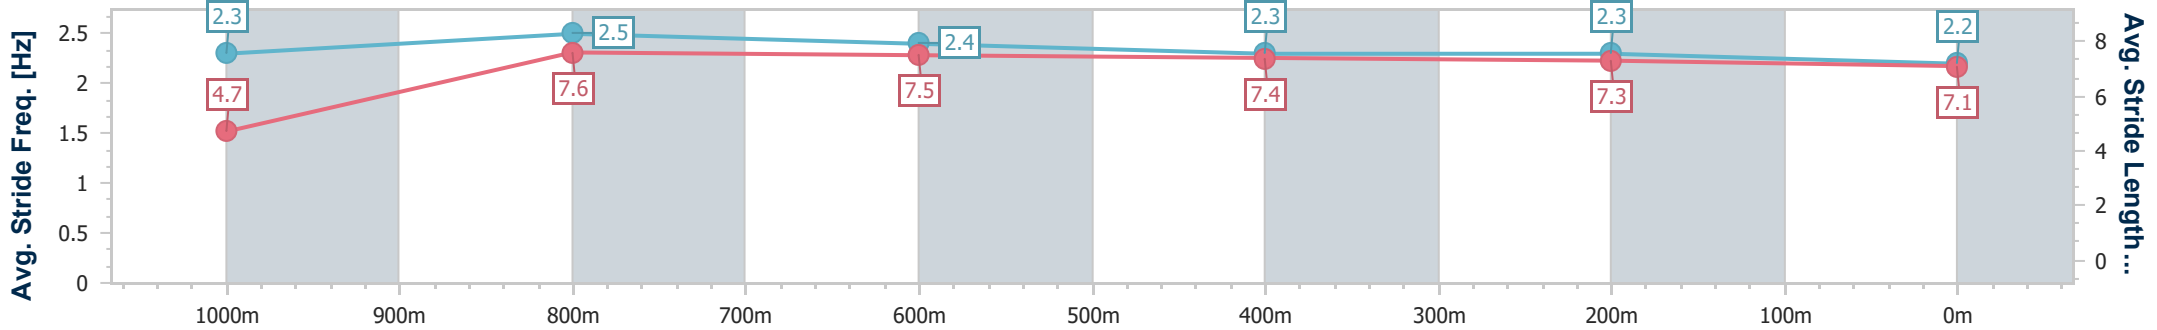

Ipswich QLD Professional

Race 4: GREAT NORTHERN Maiden Handicap - 1100m

18 December 2024 - 15:42

Track Rating: Heavy 8, Weather: Overcast, Rail Position: True

Section	Overall	1000m	800m	600m	400m	200m
Section Times	1:06.52 [3] (0:08.60)	0:57.92 [3] (0:10.46)	0:47.46 [1] (0:11.14)	0:36.32 [1] (0:11.82)	0:24.50 [1] (0:12.04)	0:12.46 [1] (0:12.46)
Average Speed [km/h]	41.9	69.3	64.4	60.4	59.6	57.7
Top Speed [km/h]	66.4	70.5	67.0	62.2	60.2	59.8
Avg. Dist. to Rail [m]	13.0	4.1	1.2	1.6	0.9	0.4
Avg. Stride Freq. [Hz]	2.3	2.5	2.4	2.3	2.3	2.2
Avg. Stride Length [m]	4.7	7.6	7.5	7.4	7.3	7.1