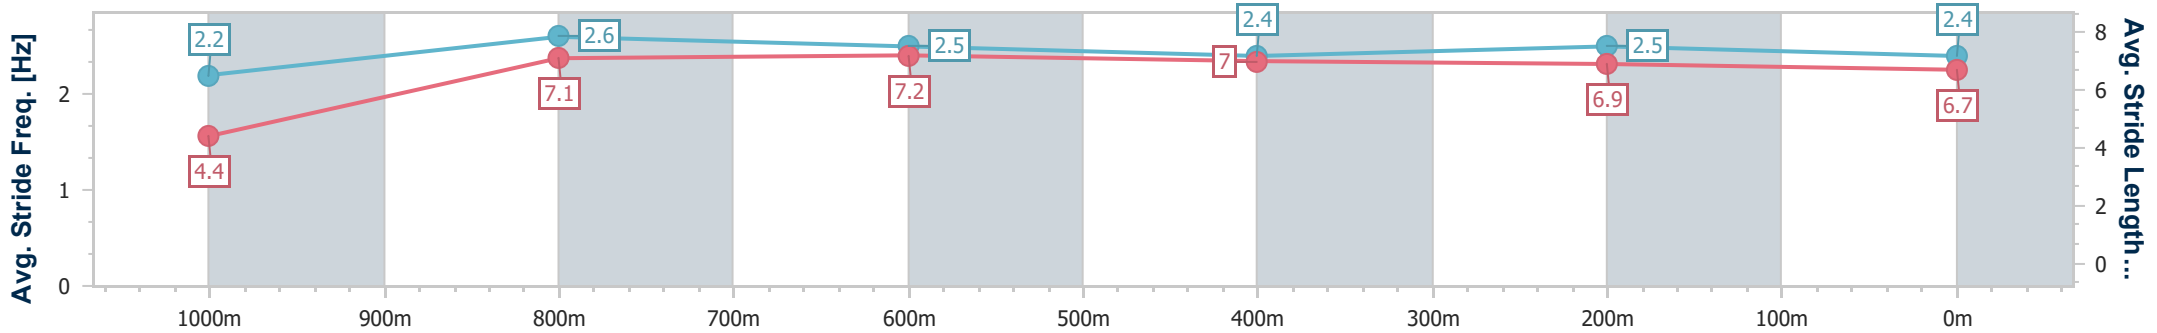

- [] Ranking at each section and finish
- .-.- No data available at this section
- NA No data available

Horse/Jockey Name	Supremeperformance
Final Rank	9
Fastest Section Time (Section)	0:09.23 (Overall)
Top Speed [km/h] (Section)	65.9 (1000m)
Race State	Finished

Ipswich QLD Professional

Race 4: GREAT NORTHERN Maiden Handicap - 1100m

18 December 2024 - 15:42

Track Rating: Heavy 8, Weather: Overcast, Rail Position: True

Section	Overall	1000m	800m	600m	400m	200m
Section Times	1:07.22 [9] (0:09.23)	0:57.99 [12] (0:11.15)	0:46.84 [12] (0:11.05)	0:35.79 [12] (0:11.57)	0:24.22 [11] (0:11.70)	0:12.52 [10]
Average Speed [km/h]	39.2	64.7	64.9	61.7	61.1	57.5
Top Speed [km/h]	61.7	65.9	65.7	64.3	62.1	60.3
Avg. Dist. to Rail [m]	12.2	2.8	1.2	2.3	1.3	3.3
Avg. Stride Freq. [Hz]	2.2	2.6	2.5	2.4	2.5	2.4
Avg. Stride Length [m]	4.4	7.1	7.2	7.0	6.9	6.7

- [] Ranking at each section and finish
- .-.- No data available at this section
- NA No data available

Horse/Jockey Name	Pontypridd
Final Rank	10
Fastest Section Time (Section)	0:08.85 (Overall)
Top Speed [km/h] (Section)	68.1 (1000m)
Race State	Finished