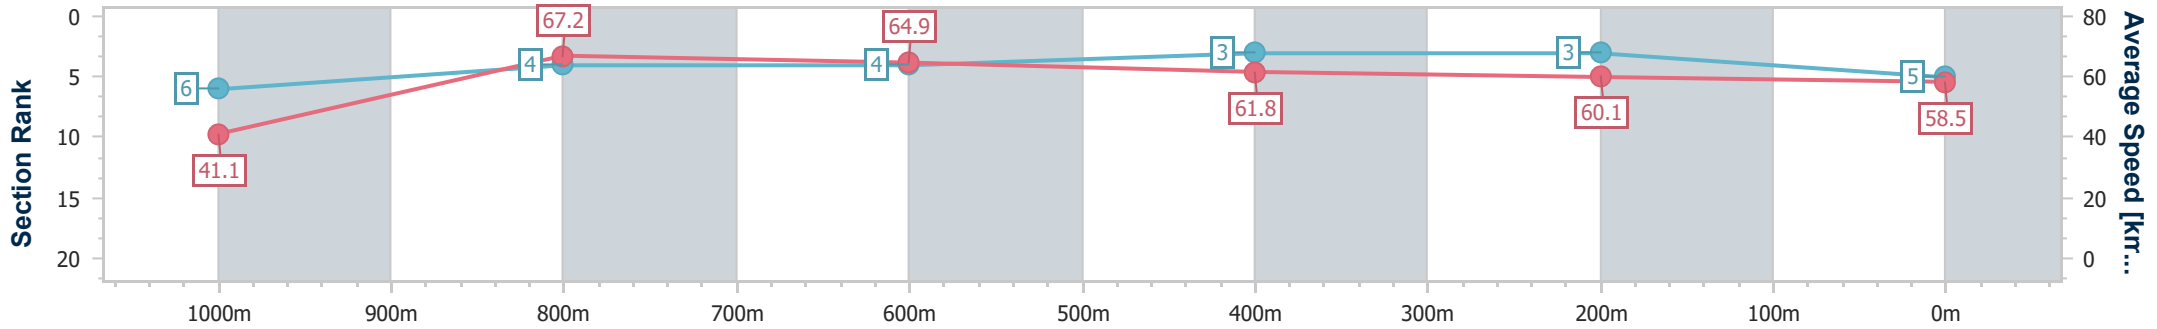

Ipswich QLD Professional

Race 4: GREAT NORTHERN Maiden Handicap - 1100m

18 December 2024 - 15:42

Track Rating: Heavy 8, Weather: Overcast, Rail Position: True

Section	Overall	1000m	800m	600m	400m	200m
Section Times	1:06.61 [5] (0:08.74)	0:57.87 [6] (0:10.74)	0:47.13 [4] (0:11.13)	0:36.00 [4] (0:11.68)	0:24.32 [3] (0:11.99)	0:12.33 [3] (0:12.33)
Average Speed [km/h]	41.1	67.2	64.9	61.8	60.1	58.5
Top Speed [km/h]	63.8	68.6	67.3	63.6	61.0	61.1
Avg. Dist. to Rail [m]	11.0	2.7	0.6	0.2	2.1	4.2
Avg. Stride Freq. [Hz]	2.3	2.5	2.5	2.4	2.4	2.3
Avg. Stride Length [m]	4.6	7.4	7.3	7.3	7.1	7.0