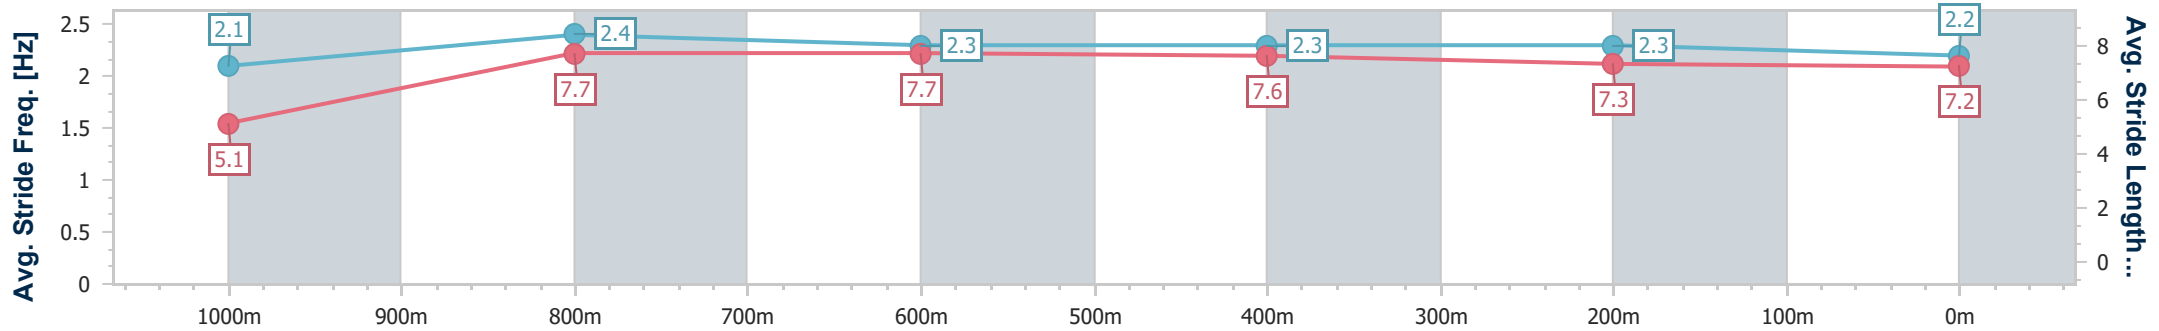

Ipswich QLD Professional

Race 4: GREAT NORTHERN Maiden Handicap - 1100m

18 December 2024 - 15:42

Track Rating: Heavy 8, Weather: Overcast, Rail Position: True

Section	Overall	1000m	800m	600m	400m	200m
Section Times	1:06.60 [4] (0:08.73)	0:57.87 [5] (0:10.85)	0:47.02 [6] (0:11.10)	0:35.92 [5] (0:11.69)	0:24.23 [5] (0:11.93)	0:12.30 [5] (0:12.30)
Average Speed [km/h]	41.3	66.5	64.7	61.5	60.3	58.6
Top Speed [km/h]	63.8	67.7	66.1	63.1	61.0	59.9
Avg. Dist. to Rail [m]	6.5	1.3	0.4	0.7	1.1	2.8
Avg. Stride Freq. [Hz]	2.1	2.4	2.3	2.3	2.3	2.2
Avg. Stride Length [m]	5.1	7.7	7.7	7.6	7.3	7.2

- [] Ranking at each section and finish
- .-.- No data available at this section
- NA No data available

Horse/Jockey Name	Some Style
Final Rank	5
Fastest Section Time (Section)	0:08.74 (Overall)
Top Speed [km/h] (Section)	68.6 (1000m)
Race State	Finished