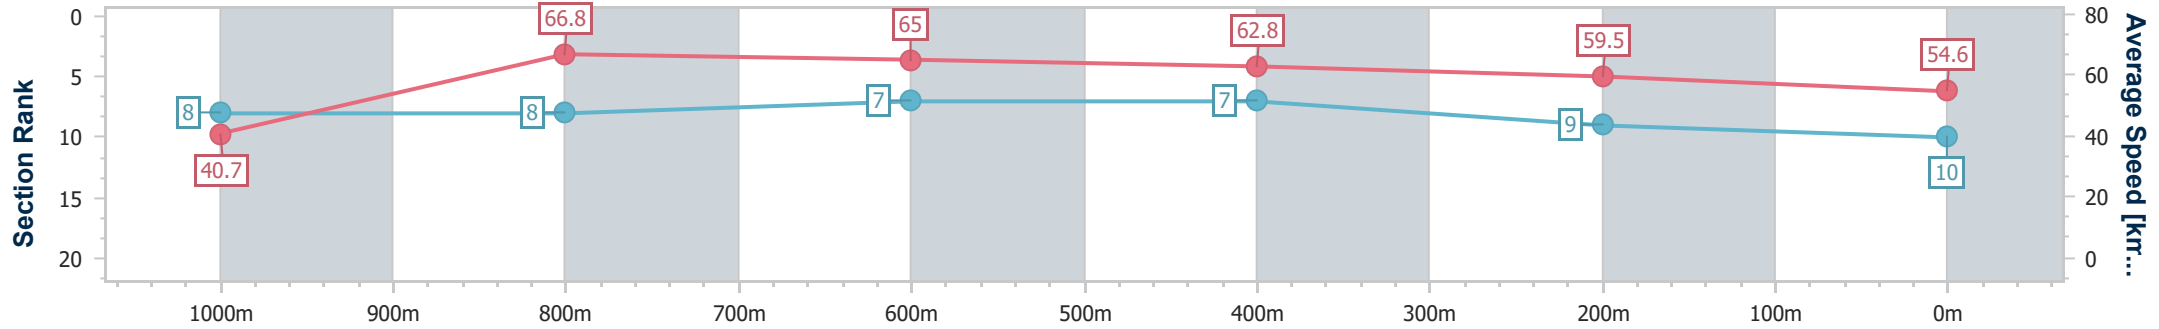

- [] Ranking at each section and finish
- .-.- No data available at this section
- NA No data available

Horse/Jockey Name	Pontypridd
Final Rank	10
Fastest Section Time (Section)	0:08.85 (Overall)
Top Speed [km/h] (Section)	68.1 (1000m)
Race State	Finished

Ipswich QLD Professional

Race 4: GREAT NORTHERN Maiden Handicap - 1100m

18 December 2024 - 15:42

Track Rating: Heavy 8, Weather: Overcast, Rail Position: True

Section	Overall	1000m	800m	600m	400m	200m
Section Times	1:07.87 [10] (0:08.85)	0:59.02 [8] (0:10.88)	0:48.14 [8] (0:11.13)	0:37.01 [7] (0:11.62)	0:25.39 [7] (0:12.22)	0:13.17 [9]
Average Speed [km/h]	40.7	66.8	65.0	62.8	59.5	54.6
Top Speed [km/h]	64.1	68.1	66.7	63.6	61.5	57.9
Avg. Dist. to Rail [m]	10.9	3.9	2.0	2.8	3.6	5.0
Avg. Stride Freq. [Hz]	2.2	2.6	2.5	2.5	2.4	2.3
Avg. Stride Length [m]	4.6	7.1	7.2	7.1	6.9	6.6