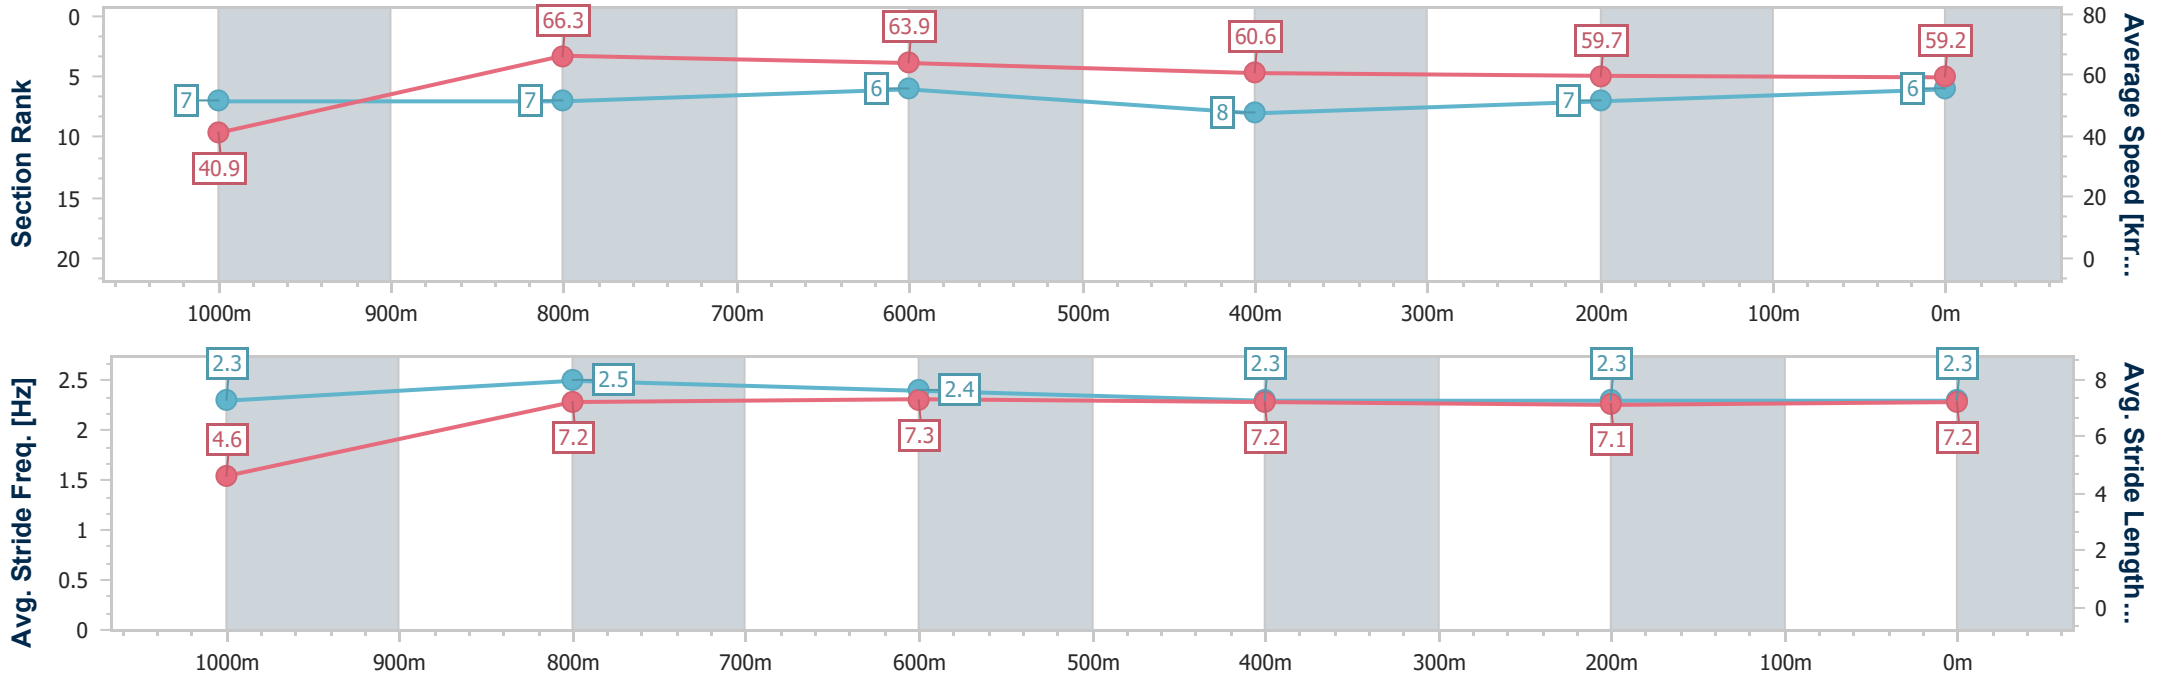

Ipswich QLD Professional

Race 4: GREAT NORTHERN Maiden Handicap - 1100m

18 December 2024 - 15:42

Track Rating: Heavy 8, Weather: Overcast, Rail Position: True

Section	Overall	1000m	800m	600m	400m	200m
Section Times	1:06.61 [6] (0:08.80)	0:57.81 [7] (0:10.80)	0:47.01 [7] (0:11.15)	0:35.86 [6] (0:11.74)	0:24.12 [8] (0:11.98)	0:12.14 [7] (0:12.14)
Average Speed [km/h]	40.9	66.3	63.9	60.6	59.7	59.2
Top Speed [km/h]	63.9	67.5	66.9	62.2	61.7	60.7
Avg. Dist. to Rail [m]	3.3	1.7	2.9	2.9	1.6	4.0
Avg. Stride Freq. [Hz]	2.3	2.5	2.4	2.3	2.3	2.3
Avg. Stride Length [m]	4.6	7.2	7.3	7.2	7.1	7.2

- [] Ranking at each section and finish
- .-.- No data available at this section
- NA No data available

Horse/Jockey Name	Seabee
Final Rank	7
Fastest Section Time (Section)	0:09.04 (Overall)
Top Speed [km/h] (Section)	67.0 (1000m)
Race State	Finished