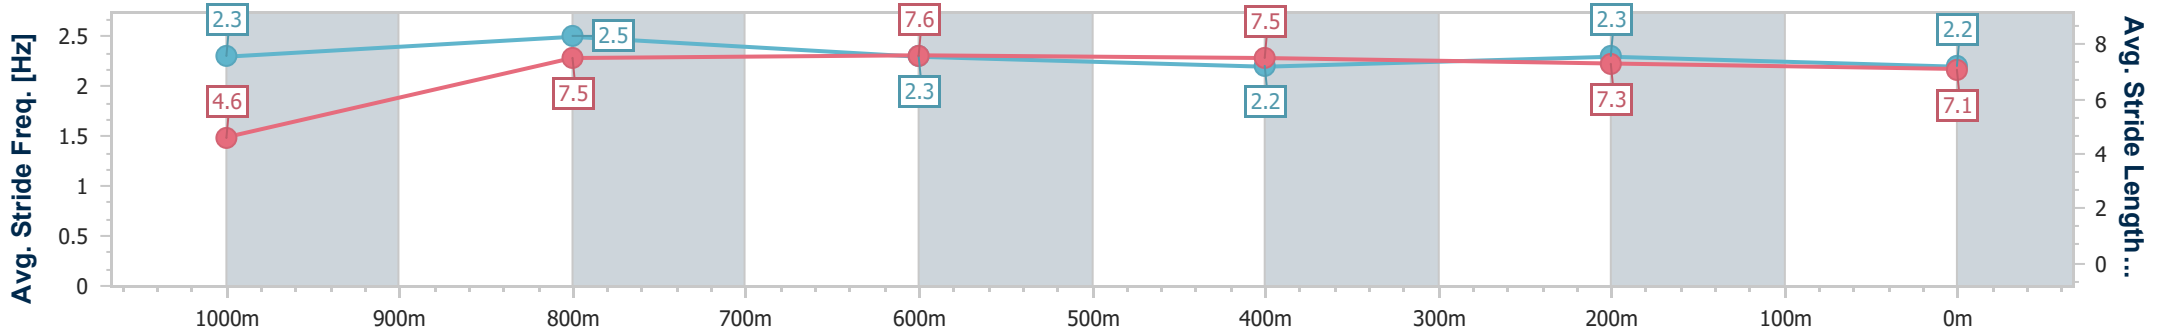

Ipswich QLD Professional

Race 4: GREAT NORTHERN Maiden Handicap - 1100m

18 December 2024 - 15:42

Track Rating: Heavy 8, Weather: Overcast, Rail Position: True

Section	Overall	1000m	800m	600m	400m	200m
Section Times	1:06.83 [8] (0:08.57)	0:58.26 [1] (0:10.71)	0:47.55 [2] (0:11.31)	0:36.24 [3] (0:11.75)	0:24.49 [4] (0:11.99)	0:12.50 [6] (0:12.50)
Average Speed [km/h]	42.0	67.3	63.5	60.6	59.7	57.7
Top Speed [km/h]	65.3	68.8	64.8	62.7	60.6	58.9
Avg. Dist. to Rail [m]	8.9	2.0	1.5	1.9	1.1	1.0
Avg. Stride Freq. [Hz]	2.3	2.5	2.3	2.2	2.3	2.2
Avg. Stride Length [m]	4.6	7.5	7.6	7.5	7.3	7.1

- [] Ranking at each section and finish
- .-.- No data available at this section
- NA No data available

Horse/Jockey Name	Supremeperformance
Final Rank	9
Fastest Section Time (Section)	0:09.23 (Overall)
Top Speed [km/h] (Section)	65.9 (1000m)
Race State	Finished