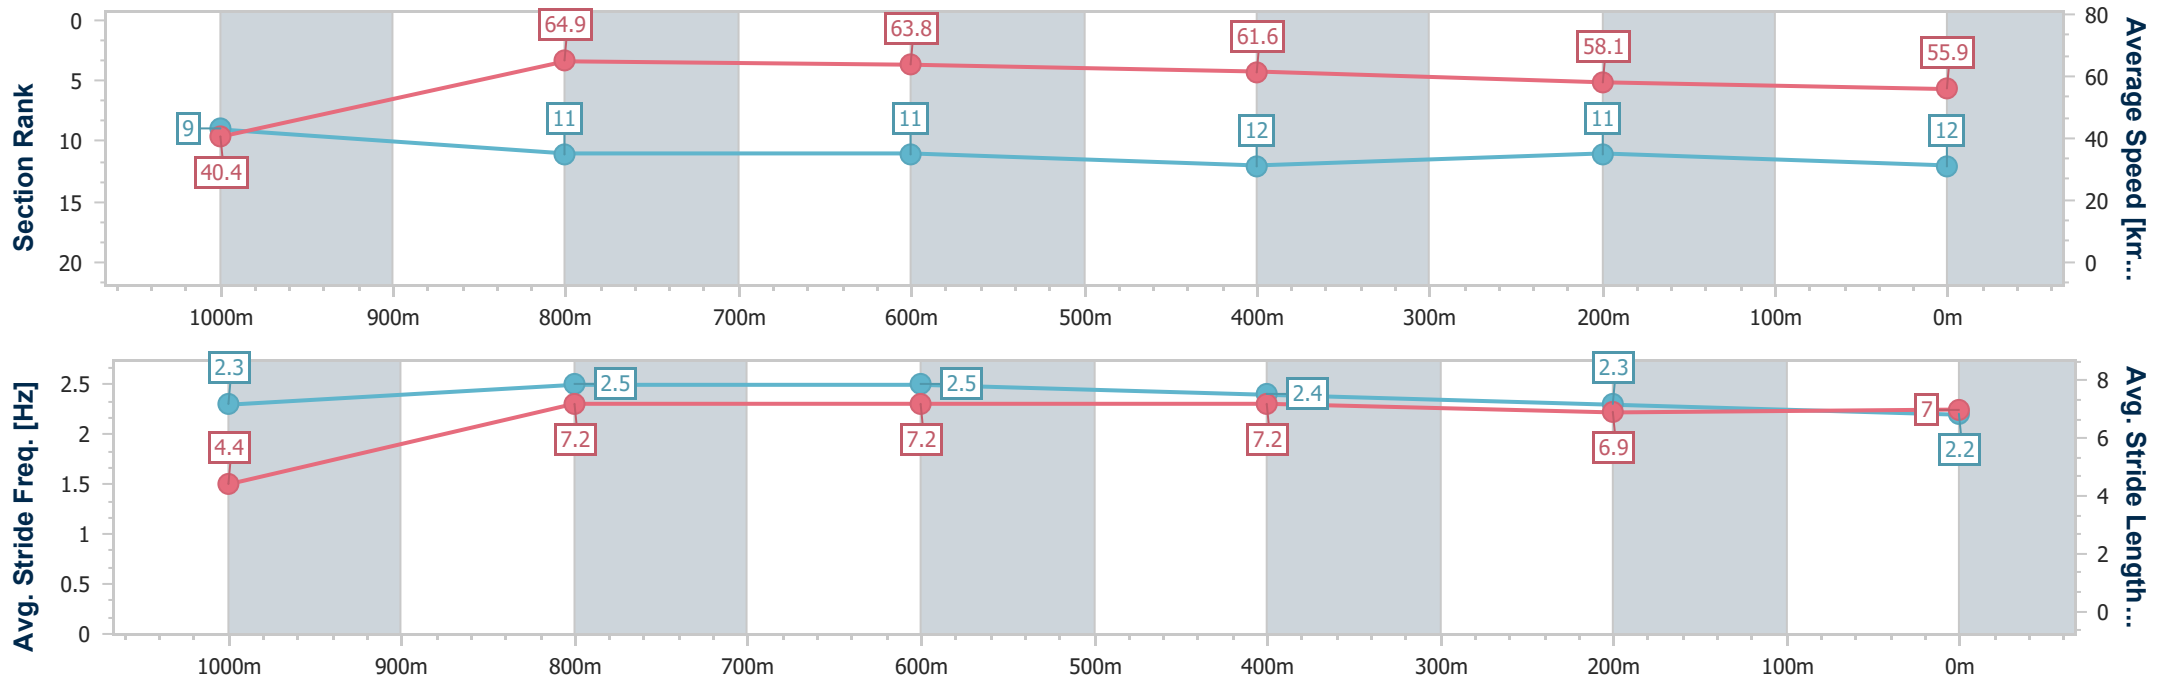

- [] Ranking at each section and finish
- .-.- No data available at this section
- NA No data available

Horse/Jockey Name	Privet
Final Rank	12
Fastest Section Time (Section)	0:08.91 (Overall)
Top Speed [km/h] (Section)	66.9 (1000m)
Race State	Finished

Ipswich QLD Professional

Race 4: GREAT NORTHERN Maiden Handicap - 1100m

18 December 2024 - 15:42

Track Rating: Heavy 8, Weather: Overcast, Rail Position: True

Section	Overall	1000m	800m	600m	400m	200m
Section Times	1:08.28 [12] (0:08.91)	0:59.37 [9] (0:11.19)	0:48.18 [11] (0:11.25)	0:36.93 [11] (0:11.69)	0:25.24 [12] (0:12.40)	0:12.84 [11] (0:12.84)
Average Speed [km/h]	40.4	64.9	63.8	61.6	58.1	55.9
Top Speed [km/h]	61.0	66.9	66.2	63.6	60.4	57.6
Avg. Dist. to Rail [m]	15.3	4.0	0.7	0.7	1.0	2.7
Avg. Stride Freq. [Hz]	2.3	2.5	2.5	2.4	2.3	2.2
Avg. Stride Length [m]	4.4	7.2	7.2	7.2	6.9	7.0

- [] Ranking at each section and finish
- .-.- No data available at this section
- NA No data available