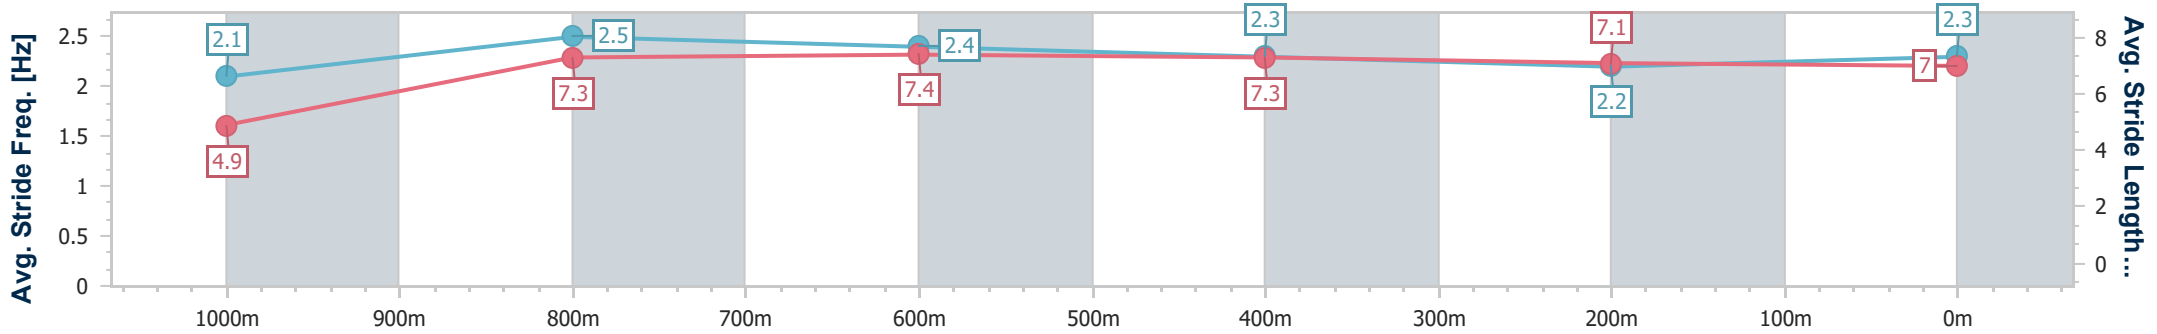

Ipswich QLD Professional

Race 4: GREAT NORTHERN Maiden Handicap - 1100m

18 December 2024 - 15:42

Track Rating: Heavy 8, Weather: Overcast, Rail Position: True

Section	Overall	1000m	800m	600m	400m	200m
Section Times	1:08.18 [11] (0:08.71)	0:59.47 [4] (0:10.86)	0:48.61 [5] (0:11.36)	0:37.25 [8] (0:11.98)	0:25.27 [10] (0:12.62)	0:12.65 [12] (0:12.65)
Average Speed [km/h]	41.5	66.5	63.5	60.4	57.5	56.9
Top Speed [km/h]	63.8	67.4	65.7	63.5	60.2	60.8
Avg. Dist. to Rail [m]	7.9	2.5	1.0	1.1	3.0	4.2
Avg. Stride Freq. [Hz]	2.1	2.5	2.4	2.3	2.2	2.3
Avg. Stride Length [m]	4.9	7.3	7.4	7.3	7.1	7.0

- [] Ranking at each section and finish
- .-.- No data available at this section
- NA No data available

Horse/Jockey Name	Privet
Final Rank	12
Fastest Section Time (Section)	0:08.91 (Overall)
Top Speed [km/h] (Section)	66.9 (1000m)
Race State	Finished