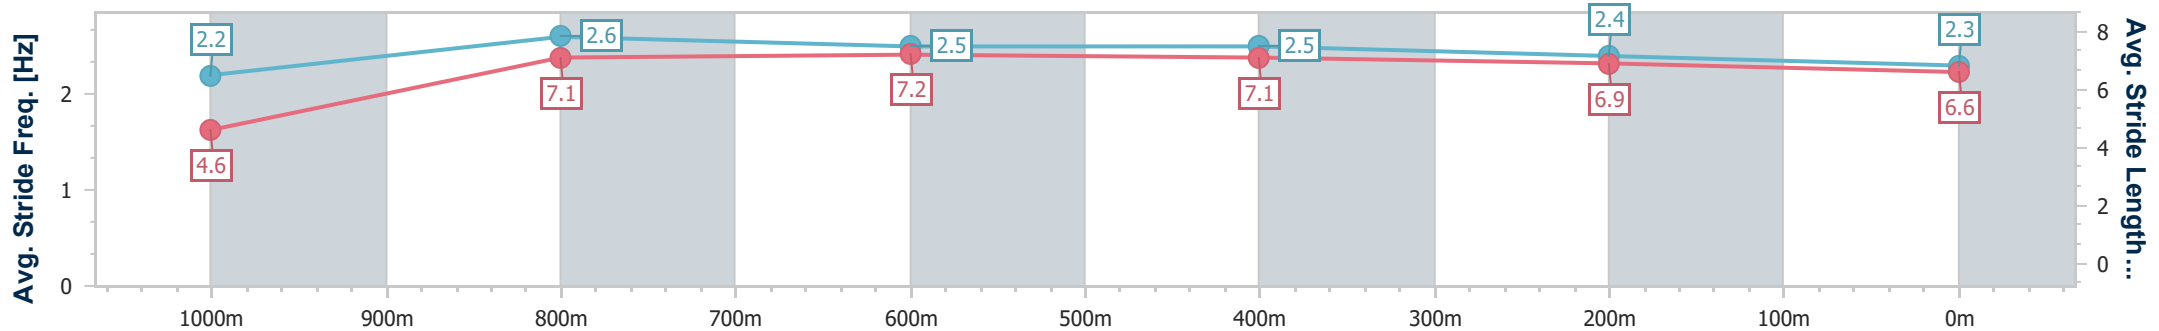

- [] Ranking at each section and finish
- .-.- No data available at this section
- NA No data available

Horse/Jockey Name	Pontypridd
Final Rank	10
Fastest Section Time (Section)	0:08.85 (Overall)
Top Speed [km/h] (Section)	68.1 (1000m)
Race State	Finished

Ipswich QLD Professional

Race 4: GREAT NORTHERN Maiden Handicap - 1100m

18 December 2024 - 15:42

Track Rating: Heavy 8, Weather: Overcast, Rail Position: True

Section	Overall	1000m	800m	600m	400m	200m
Section Times	1:07.87 [10] (0:08.85)	0:59.02 [8] (0:10.88)	0:48.14 [8] (0:11.13)	0:37.01 [7] (0:11.62)	0:25.39 [7] (0:12.22)	0:13.17 [9]
Average Speed [km/h]	40.7	66.8	65.0	62.8	59.5	54.6
Top Speed [km/h]	64.1	68.1	66.7	63.6	61.5	57.9
Avg. Dist. to Rail [m]	10.9	3.9	2.0	2.8	3.6	5.0
Avg. Stride Freq. [Hz]	2.2	2.6	2.5	2.5	2.4	2.3
Avg. Stride Length [m]	4.6	7.1	7.2	7.1	6.9	6.6