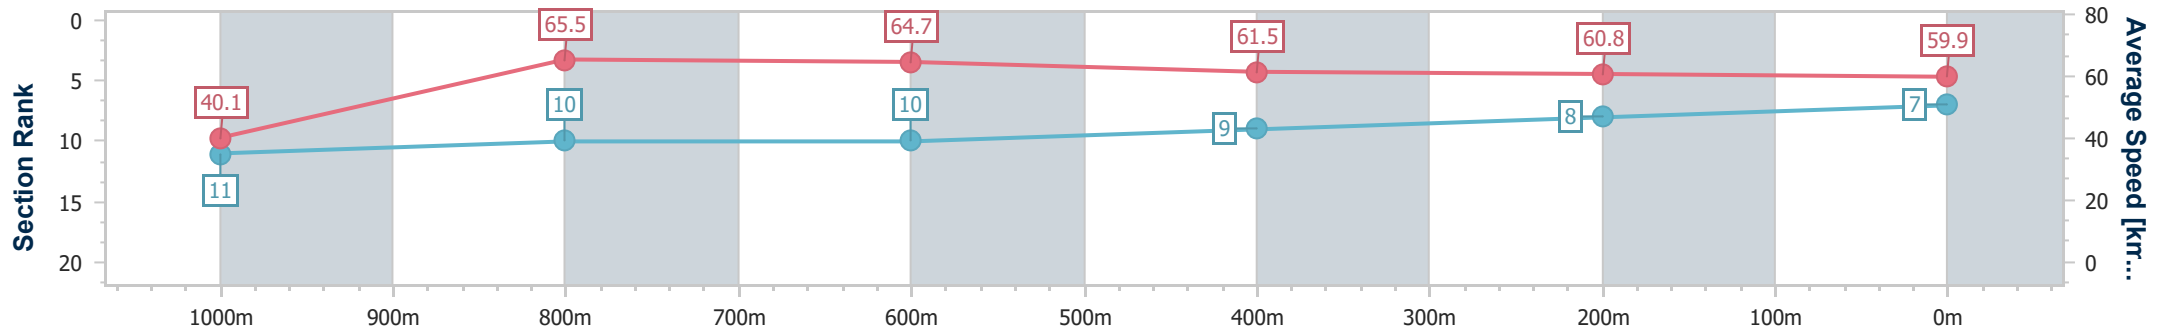

Ipswich QLD Professional

Race 4: GREAT NORTHERN Maiden Handicap - 1100m

18 December 2024 - 15:42

Track Rating: Heavy 8, Weather: Overcast, Rail Position: True

Section	Overall	1000m	800m	600m	400m	200m
Section Times	1:06.65 [7] (0:09.04)	0:57.61 [11] (0:10.98)	0:46.63 [10] (0:11.08)	0:35.55 [10] (0:11.64)	0:23.91 [9] (0:11.92)	0:11.99 [8] (0:11.99)
Average Speed [km/h]	40.1	65.5	64.7	61.5	60.8	59.9
Top Speed [km/h]	61.4	67.0	66.7	62.9	61.7	61.2
Avg. Dist. to Rail [m]	9.6	1.7	1.5	1.2	1.9	5.2
Avg. Stride Freq. [Hz]	2.1	2.4	2.4	2.3	2.3	2.2
Avg. Stride Length [m]	4.8	7.6	7.6	7.5	7.4	7.4