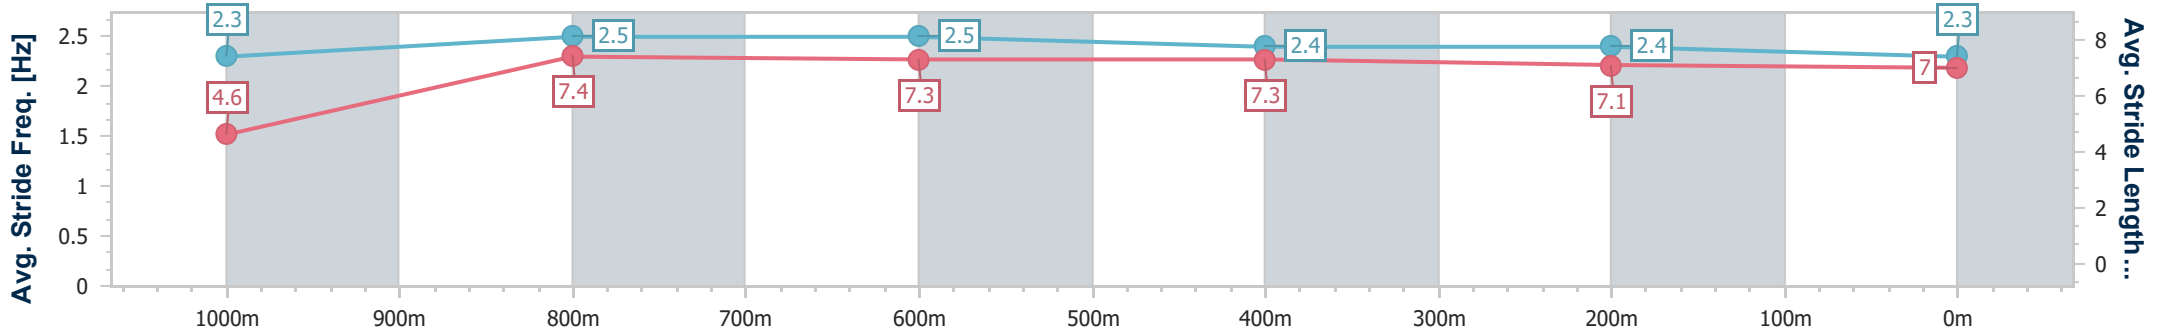

Ipswich QLD Professional

Race 4: GREAT NORTHERN Maiden Handicap - 1100m

18 December 2024 - 15:42

Track Rating: Heavy 8, Weather: Overcast, Rail Position: True

Section	Overall	1000m	800m	600m	400m	200m
Section Times	1:06.61 [5] (0:08.74)	0:57.87 [6] (0:10.74)	0:47.13 [4] (0:11.13)	0:36.00 [4] (0:11.68)	0:24.32 [3] (0:11.99)	0:12.33 [3] (0:12.33)
Average Speed [km/h]	41.1	67.2	64.9	61.8	60.1	58.5
Top Speed [km/h]	63.8	68.6	67.3	63.6	61.0	61.1
Avg. Dist. to Rail [m]	11.0	2.7	0.6	0.2	2.1	4.2
Avg. Stride Freq. [Hz]	2.3	2.5	2.5	2.4	2.4	2.3
Avg. Stride Length [m]	4.6	7.4	7.3	7.3	7.1	7.0