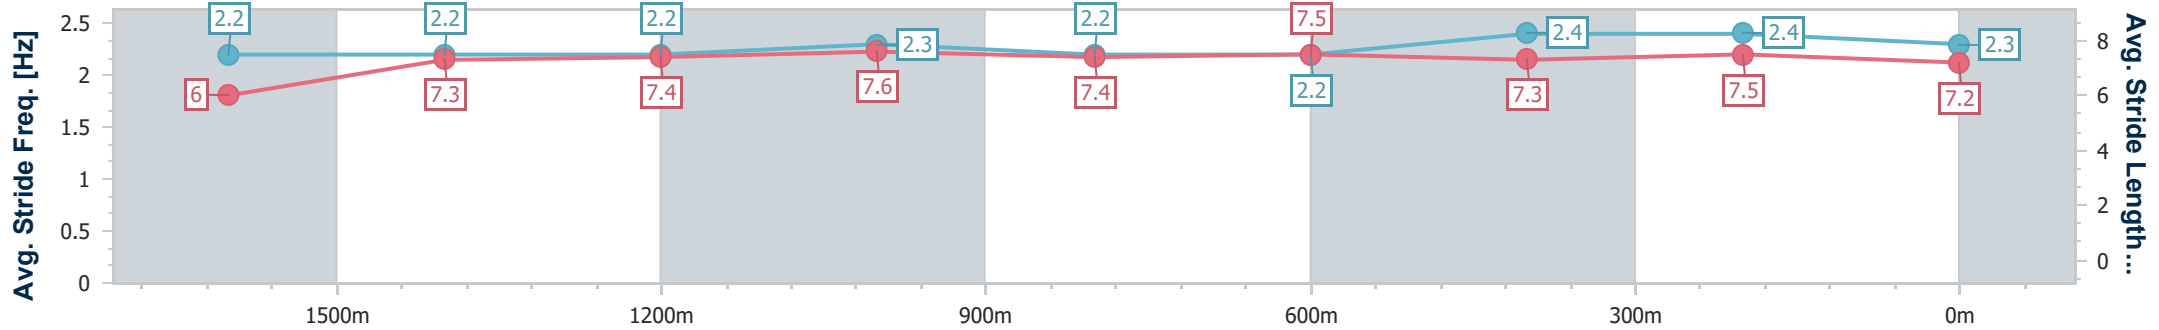

Eagle Farm QLD Professional

Race 2: XXXX Class 3 Plate - 1820m

21 December 2024 - 12:48

Track Rating: Good 4, Weather: Fine, Rail Position: +4.5m Entire

BRISBANE RACING CLUB

Section	Overall	1600m	1400m	1200m	1000m	800m	600m	400m	200m
Section Times	1:52.77 [7] (0:16.97)	1:35.80 [8] (0:12.33)	1:23.47 [8] (0:12.29)	1:11.18 [8] (0:11.72)	0:59.46 [8] (0:12.36)	0:47.10 [8] (0:12.10)	0:35.00 [8] (0:11.75)	0:23.25 [9] (0:11.18)	0:12.07 [7] (0:12.07)
Average Speed [km/h]	47.0	58.6	58.8	61.5	58.9	60.0	62.3	64.2	60.2
Top Speed [km/h]	57.2	60.7	60.4	63.3	59.4	61.7	65.4	66.2	63.1
Avg. Dist. to Rail [m]	2.7	1.4	1.6	1.8	2.1	2.1	3.0	4.6	5.2
Avg. Stride Freq. [Hz]	2.2	2.2	2.2	2.3	2.2	2.2	2.4	2.4	2.3
Avg. Stride Length [m]	6.0	7.3	7.4	7.6	7.4	7.5	7.3	7.5	7.2

- [] Ranking at each section and finish
- .-.- No data available at this section
- NA No data available

Horse/Jockey Name	Pleadeel
Final Rank	8
Fastest Section Time (Section)	0:11.21 (400m)
Top Speed [km/h] (Section)	65.3 (400m)
Race State	Finished