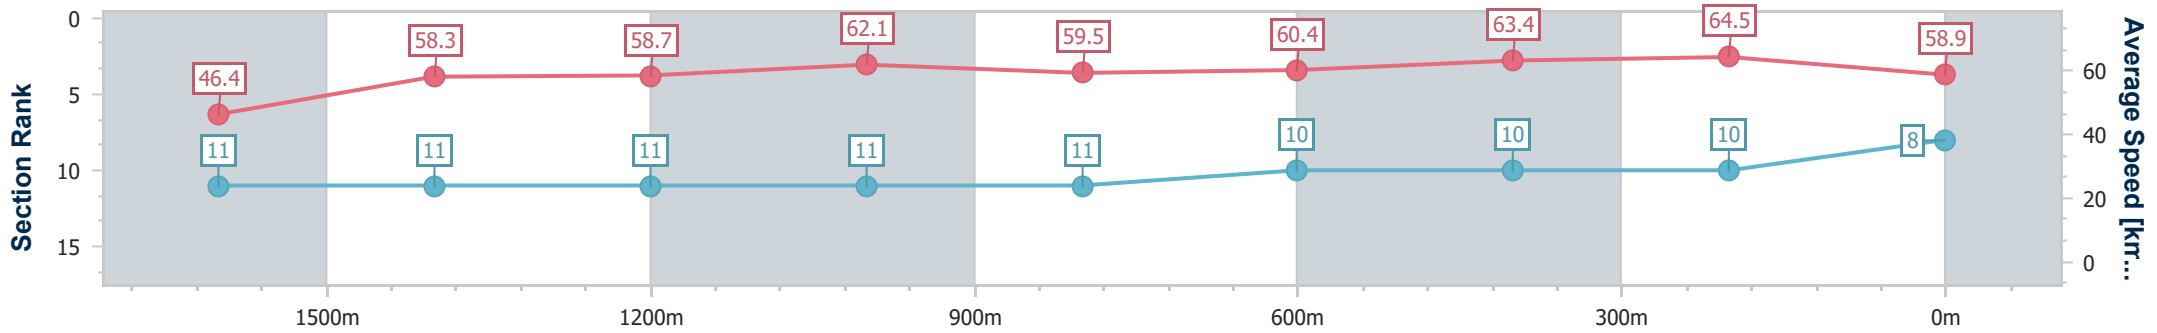

Eagle Farm QLD Professional

Race 2: XXXX Class 3 Plate - 1820m

21 December 2024 - 12:48

Track Rating: Good 4, Weather: Fine, Rail Position: +4.5m Entire

BRISBANE RACING CLUB

Section	Overall	1600m	1400m	1200m	1000m	800m	600m	400m	200m
Section Times	1:53.08 [8] (0:17.34)	1:35.74 [11] (0:12.41)	1:23.33 [11] (0:12.27)	1:11.06 [11] (0:11.61)	0:59.45 [11] (0:12.32)	0:47.13 [11] (0:12.08)	0:35.05 [10] (0:11.58)	0:23.47 [10] (0:11.21)	0:12.26 [10] (0:12.26)
Average Speed [km/h]	46.4	58.3	58.7	62.1	59.5	60.4	63.4	64.5	58.9
Top Speed [km/h]	55.6	60.6	61.3	63.1	61.1	61.5	64.9	65.3	63.5
Avg. Dist. to Rail [m]	7.2	1.5	2.2	2.5	2.9	3.4	4.5	7.8	7.3
Avg. Stride Freq. [Hz]	2.2	2.3	2.3	2.4	2.3	2.3	2.4	2.5	2.4
Avg. Stride Length [m]	5.7	7.0	7.1	7.2	7.2	7.2	7.3	7.2	6.9

- [] Ranking at each section and finish
- .-.- No data available at this section
- NA No data available

Horse/Jockey Name	Smooth Torque
Final Rank	9
Fastest Section Time (Section)	0:11.42 (400m)
Top Speed [km/h] (Section)	65.5 (400m)
Race State	Finished