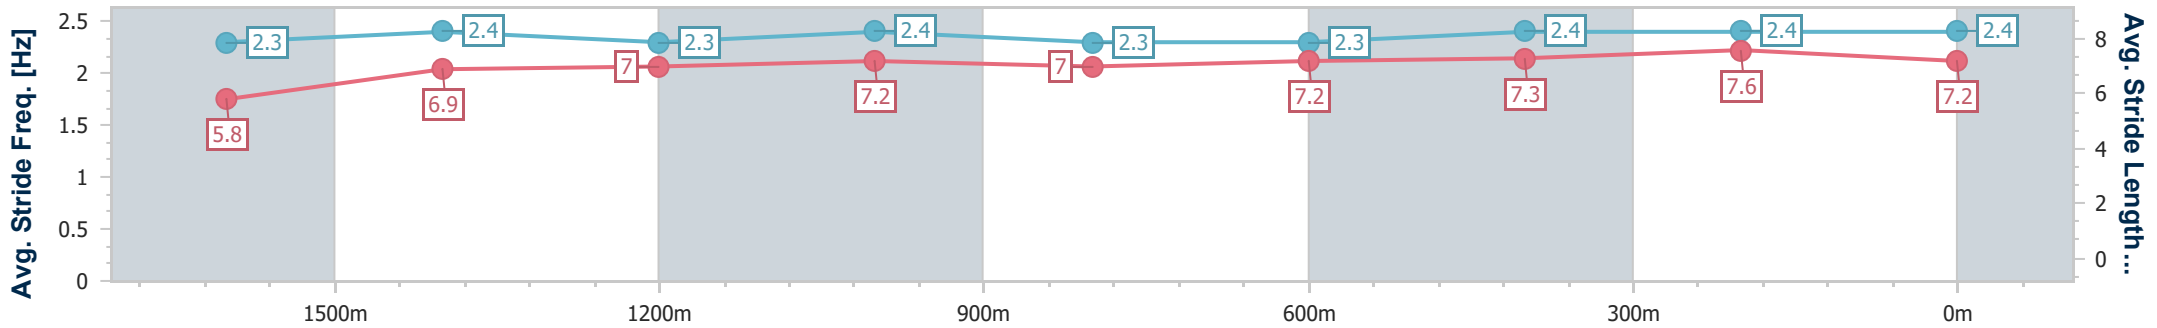

Eagle Farm QLD Professional

Race 2: XXXX Class 3 Plate - 1820m

21 December 2024 - 12:48

Track Rating: Good 4, Weather: Fine, Rail Position: +4.5m Entire

BRISBANE RACING CLUB

Section	Overall	1600m	1400m	1200m	1000m	800m	600m	400m	200m
Section Times	1:51.70 [2] (0:16.75)	1:34.95 [5] (0:12.33)	1:22.62 [6] (0:12.29)	1:10.33 [7] (0:11.72)	0:58.61 [6] (0:12.36)	0:46.25 [7] (0:12.17)	0:34.08 [7] (0:11.72)	0:22.36 [6] (0:10.91)	0:11.45 [3] (0:11.45)
Average Speed [km/h]	47.6	58.6	58.8	61.3	58.8	59.6	62.2	65.9	63.4
Top Speed [km/h]	57.0	60.5	61.6	62.8	59.4	60.6	65.0	66.9	65.3
Avg. Dist. to Rail [m]	3.4	1.0	1.7	2.0	1.8	1.7	2.2	4.8	4.1
Avg. Stride Freq. [Hz]	2.3	2.4	2.3	2.4	2.3	2.3	2.4	2.4	2.4
Avg. Stride Length [m]	5.8	6.9	7.0	7.2	7.0	7.2	7.3	7.6	7.2