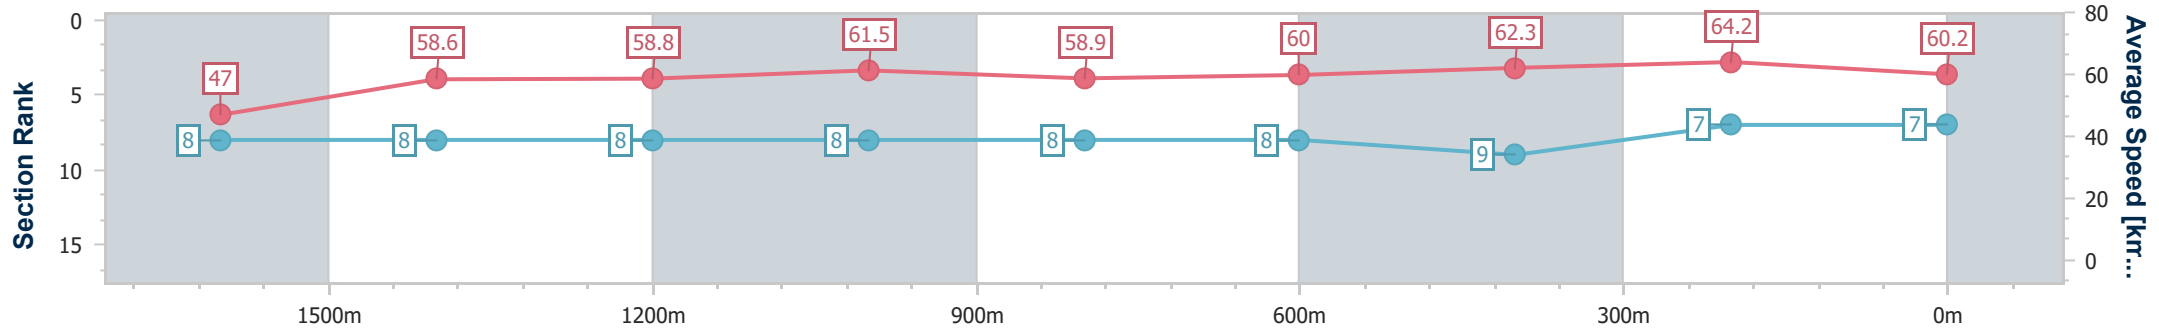

Eagle Farm QLD Professional

Race 2: XXXX Class 3 Plate - 1820m

21 December 2024 - 12:48

Track Rating: Good 4, Weather: Fine, Rail Position: +4.5m Entire

BRISBANE RACING CLUB

Section	Overall	1600m	1400m	1200m	1000m	800m	600m	400m	200m
Section Times	1:52.77 [7] (0:16.97)	1:35.80 [8] (0:12.33)	1:23.47 [8] (0:12.29)	1:11.18 [8] (0:11.72)	0:59.46 [8] (0:12.36)	0:47.10 [8] (0:12.10)	0:35.00 [8] (0:11.75)	0:23.25 [9] (0:11.18)	0:12.07 [7] (0:12.07)
Average Speed [km/h]	47.0	58.6	58.8	61.5	58.9	60.0	62.3	64.2	60.2
Top Speed [km/h]	57.2	60.7	60.4	63.3	59.4	61.7	65.4	66.2	63.1
Avg. Dist. to Rail [m]	2.7	1.4	1.6	1.8	2.1	2.1	3.0	4.6	5.2
Avg. Stride Freq. [Hz]	2.2	2.2	2.2	2.3	2.2	2.2	2.4	2.4	2.3
Avg. Stride Length [m]	6.0	7.3	7.4	7.6	7.4	7.5	7.3	7.5	7.2