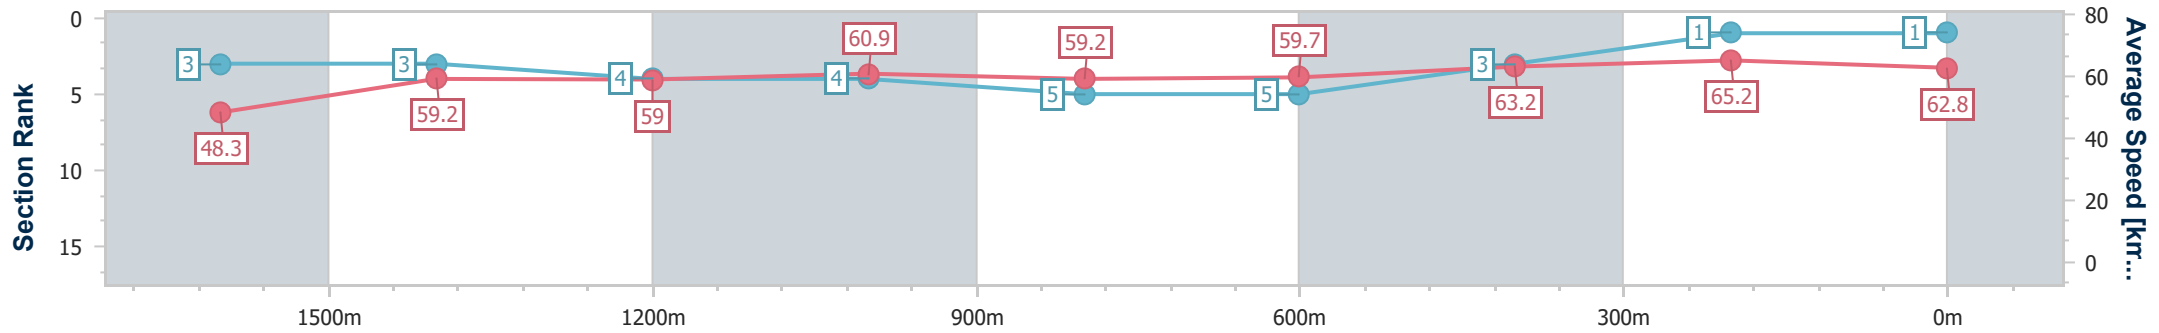

Eagle Farm QLD Professional

Race 2: XXXX Class 3 Plate - 1820m

21 December 2024 - 12:48

Track Rating: Good 4, Weather: Fine, Rail Position: +4.5m Entire

BRISBANE RACING CLUB

Section	Overall	1600m	1400m	1200m	1000m	800m	600m	400m	200m
Section Times	1:51.64 [1] (0:16.45)	1:35.19 [3] (0:12.26)	1:22.93 [3] (0:12.22)	1:10.71 [4] (0:11.88)	0:58.83 [4] (0:12.36)	0:46.47 [5] (0:12.29)	0:34.18 [5] (0:11.57)	0:22.61 [3] (0:11.03)	0:11.58 [1] (0:11.58)
Average Speed [km/h]	48.3	59.2	59.0	60.9	59.2	59.7	63.2	65.2	62.8
Top Speed [km/h]	57.5	61.2	60.7	62.1	60.4	61.0	65.7	66.6	64.8
Avg. Dist. to Rail [m]	2.3	1.6	1.9	3.2	3.7	4.2	3.7	3.3	1.1
Avg. Stride Freq. [Hz]	2.2	2.3	2.3	2.3	2.2	2.2	2.3	2.4	2.3
Avg. Stride Length [m]	6.2	7.3	7.3	7.5	7.5	7.6	7.6	7.7	7.4