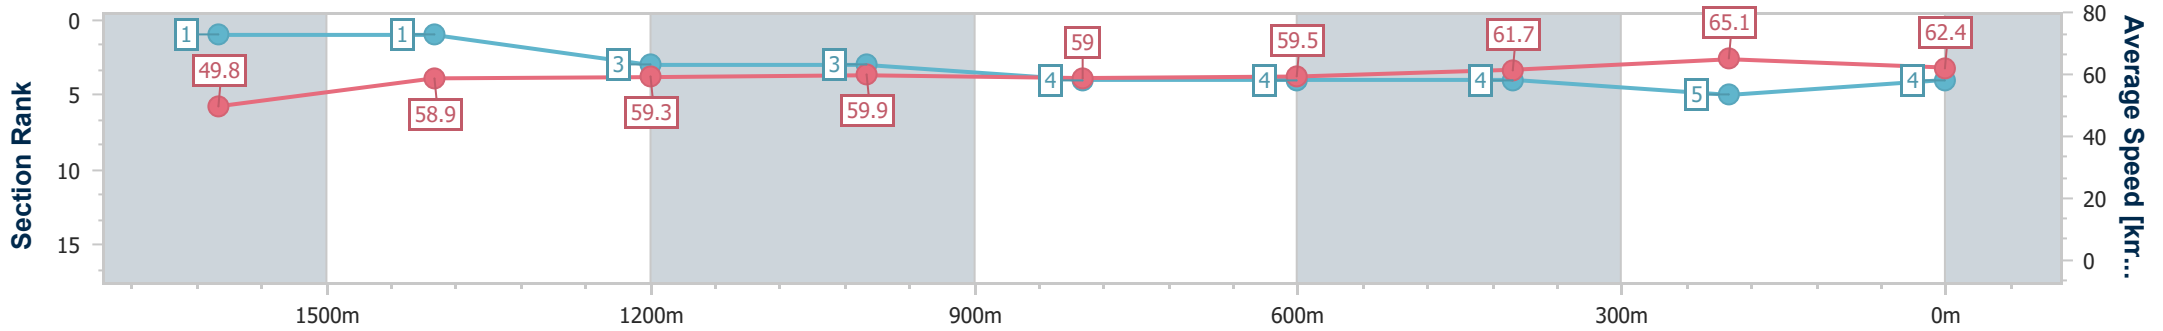

Eagle Farm QLD Professional

Race 2: XXXX Class 3 Plate - 1820m

21 December 2024 - 12:48

Track Rating: Good 4, Weather: Fine, Rail Position: +4.5m Entire

BRISBANE RACING CLUB

Section	Overall	1600m	1400m	1200m	1000m	800m	600m	400m	200m
Section Times	1:51.93 [4] (0:16.23)	1:35.70 [1] (0:12.33)	1:23.37 [1] (0:12.19)	1:11.18 [3] (0:12.04)	0:59.14 [3] (0:12.36)	0:46.78 [4] (0:12.28)	0:34.50 [4] (0:11.78)	0:22.72 [4] (0:11.08)	0:11.64 [5] (0:11.64)
Average Speed [km/h]	49.8	58.9	59.3	59.9	59.0	59.5	61.7	65.1	62.4
Top Speed [km/h]	60.2	59.6	62.3	61.9	59.8	60.4	65.4	66.0	64.0
Avg. Dist. to Rail [m]	8.0	1.9	2.8	3.2	3.0	2.7	2.8	4.5	5.2
Avg. Stride Freq. [Hz]	2.2	2.3	2.3	2.3	2.2	2.2	2.3	2.4	2.4
Avg. Stride Length [m]	6.1	7.1	7.1	7.3	7.3	7.4	7.4	7.6	7.3