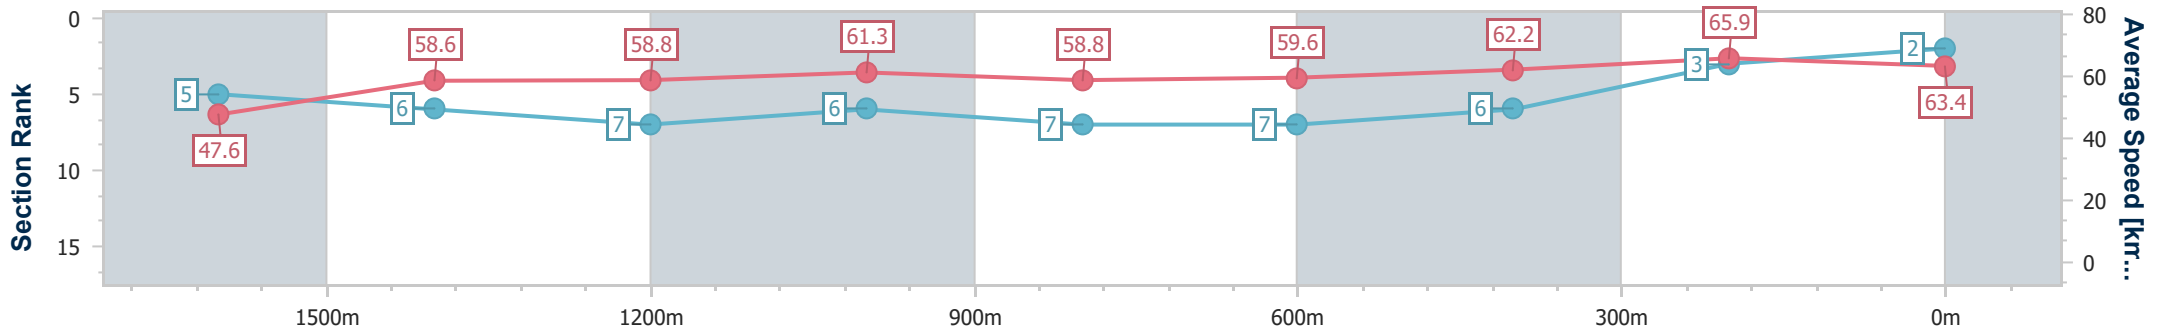

Eagle Farm QLD Professional

Race 2: XXXX Class 3 Plate - 1820m

21 December 2024 - 12:48

Track Rating: Good 4, Weather: Fine, Rail Position: +4.5m Entire

BRISBANE RACING CLUB

Section	Overall	1600m	1400m	1200m	1000m	800m	600m	400m	200m
Section Times	1:51.70 [2] (0:16.75)	1:34.95 [5] (0:12.33)	1:22.62 [6] (0:12.29)	1:10.33 [7] (0:11.72)	0:58.61 [6] (0:12.36)	0:46.25 [7] (0:12.17)	0:34.08 [7] (0:11.72)	0:22.36 [6] (0:10.91)	0:11.45 [3] (0:11.45)
Average Speed [km/h]	47.6	58.6	58.8	61.3	58.8	59.6	62.2	65.9	63.4
Top Speed [km/h]	57.0	60.5	61.6	62.8	59.4	60.6	65.0	66.9	65.3
Avg. Dist. to Rail [m]	3.4	1.0	1.7	2.0	1.8	1.7	2.2	4.8	4.1
Avg. Stride Freq. [Hz]	2.3	2.4	2.3	2.4	2.3	2.3	2.4	2.4	2.4
Avg. Stride Length [m]	5.8	6.9	7.0	7.2	7.0	7.2	7.3	7.6	7.2