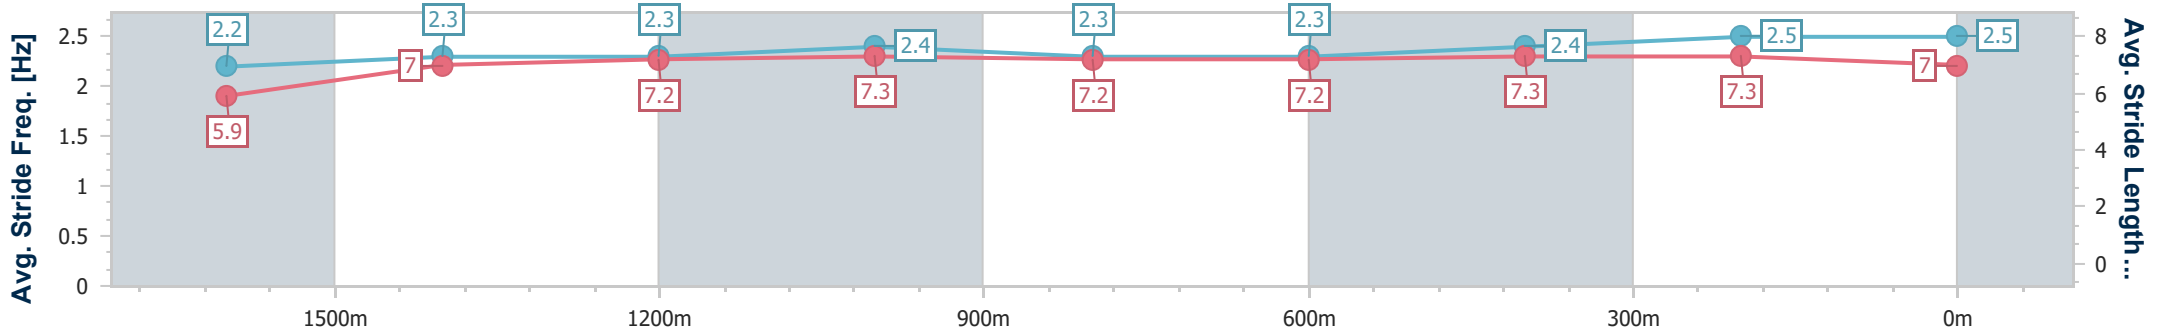

Eagle Farm QLD Professional

Race 2: XXXX Class 3 Plate - 1820m

21 December 2024 - 12:48

Track Rating: Good 4, Weather: Fine, Rail Position: +4.5m Entire

BRISBANE RACING CLUB

Section	Overall	1600m	1400m	1200m	1000m	800m	600m	400m	200m
Section Times	1:51.77 [3] (0:17.12)	1:34.65 [9] (0:12.45)	1:22.20 [9] (0:12.10)	1:10.10 [9] (0:11.68)	0:58.42 [9] (0:12.40)	0:46.02 [9] (0:12.10)	0:33.92 [9] (0:11.61)	0:22.31 [8] (0:10.82)	0:11.49 [4] (0:11.49)
Average Speed [km/h]	46.8	58.1	59.8	61.9	59.3	60.5	63.3	66.7	62.9
Top Speed [km/h]	55.8	60.4	61.8	63.4	60.3	62.2	66.5	67.3	65.8
Avg. Dist. to Rail [m]	5.6	2.6	3.4	3.5	4.0	4.5	4.3	6.3	5.4
Avg. Stride Freq. [Hz]	2.2	2.3	2.3	2.4	2.3	2.3	2.4	2.5	2.5
Avg. Stride Length [m]	5.9	7.0	7.2	7.3	7.2	7.2	7.3	7.3	7.0