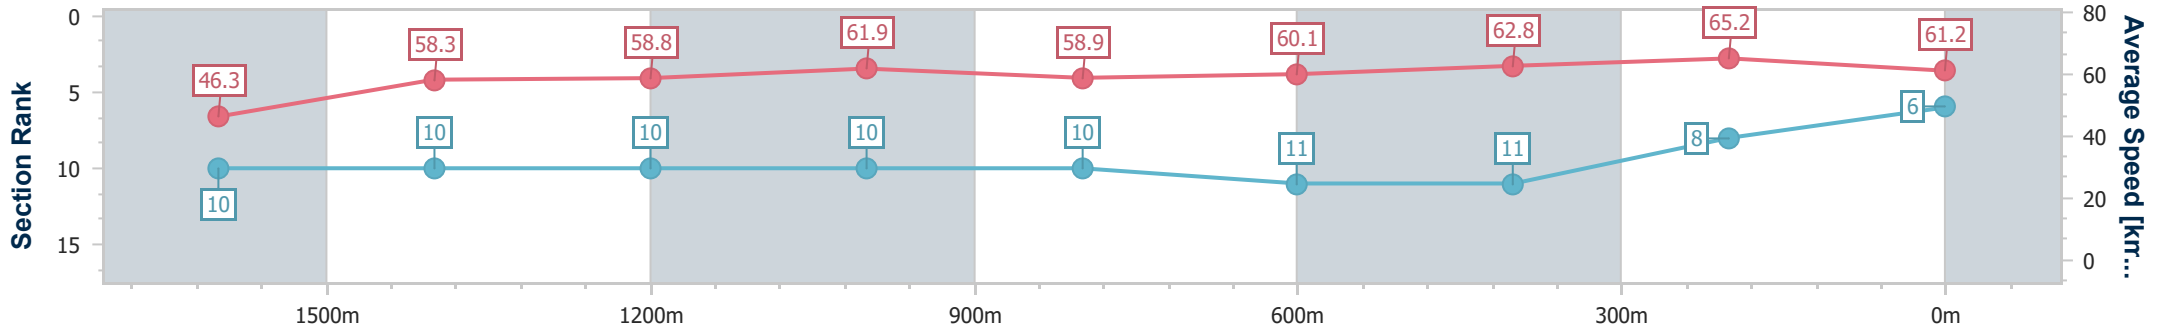

Eagle Farm QLD Professional

Race 2: XXXX Class 3 Plate - 1820m

21 December 2024 - 12:48

Track Rating: Good 4, Weather: Fine, Rail Position: +4.5m Entire

BRISBANE RACING CLUB

Section	Overall	1600m	1400m	1200m	1000m	800m	600m	400m	200m
Section Times	1:52.58 [6] (0:17.30)	1:35.28 [10] (0:12.35)	1:22.93 [10] (0:12.31)	1:10.62 [10] (0:11.61)	0:59.01 [10] (0:12.33)	0:46.68 [10] (0:12.16)	0:34.52 [11] (0:11.66)	0:22.86 [11] (0:11.04)	0:11.82 [8] (0:11.82)
Average Speed [km/h]	46.3	58.3	58.8	61.9	58.9	60.1	62.8	65.2	61.2
Top Speed [km/h]	55.9	60.4	60.4	63.1	60.0	60.9	66.2	66.8	63.9
Avg. Dist. to Rail [m]	5.5	0.5	1.0	1.2	2.0	2.5	3.4	5.9	5.4
Avg. Stride Freq. [Hz]	2.2	2.3	2.2	2.3	2.2	2.2	2.3	2.4	2.3
Avg. Stride Length [m]	5.9	7.2	7.3	7.5	7.3	7.5	7.5	7.6	7.3