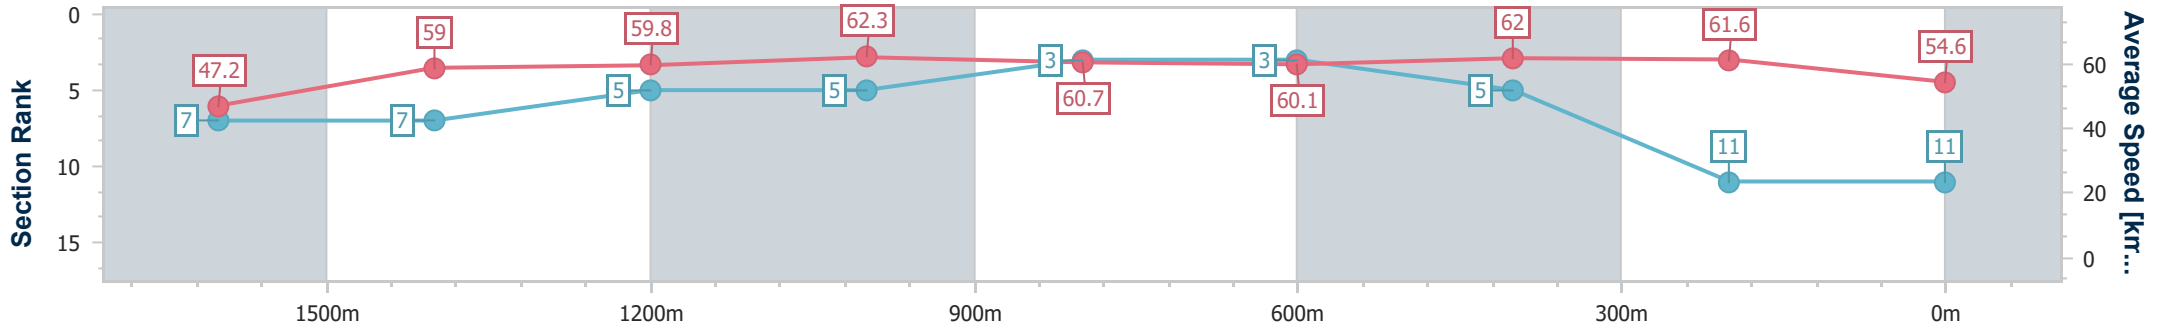

- [] Ranking at each section and finish
- .-.- No data available at this section
- NA No data available

Horse/Jockey Name	Torie's Rose
Final Rank	11
Fastest Section Time (Section)	0:11.58 (1200m)
Top Speed [km/h] (Section)	64.2 (1200m)
Race State	Finished

Eagle Farm QLD Professional

Race 2: XXXX Class 3 Plate - 1820m

21 December 2024 - 12:48

Track Rating: Good 4, Weather: Fine, Rail Position: +4.5m Entire

BRISBANE RACING CLUB

Section	Overall	1600m	1400m	1200m	1000m	800m	600m	400m	200m
Section Times	1:54.25 [11] (0:16.91)	1:37.34 [7] (0:12.34)	1:25.00 [7] (0:12.08)	1:12.92 [5] (0:11.58)	1:01.34 [5] (0:12.14)	0:49.20 [3] (0:12.32)	0:36.88 [3] (0:11.94)	0:24.94 [5] (0:11.68)	0:13.26 [11] (0:13.26)
Average Speed [km/h]	47.2	59.0	59.8	62.3	60.7	60.1	62.0	61.6	54.6
Top Speed [km/h]	58.5	60.6	63.9	64.2	62.0	61.5	63.9	64.0	58.8
Avg. Dist. to Rail [m]	3.8	2.8	3.5	3.7	5.5	6.3	5.4	6.6	3.8
Avg. Stride Freq. [Hz]	2.2	2.4	2.4	2.4	2.3	2.3	2.4	2.4	2.3
Avg. Stride Length [m]	5.9	6.9	6.9	7.1	7.3	7.2	7.3	7.2	6.7

- [] Ranking at each section and finish
- .-.- No data available at this section
- NA No data available