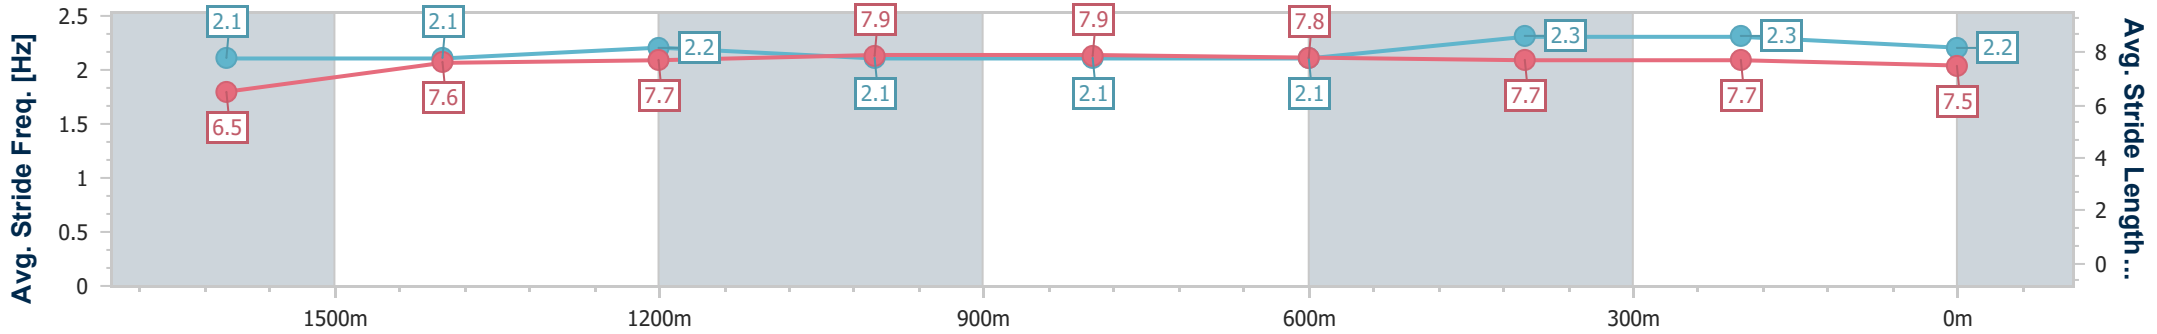

Eagle Farm QLD Professional

Race 2: XXXX Class 3 Plate - 1820m

21 December 2024 - 12:48

Track Rating: Good 4, Weather: Fine, Rail Position: +4.5m Entire

BRISBANE RACING CLUB

Section	Overall	1600m	1400m	1200m	1000m	800m	600m	400m	200m
Section Times	1:52.50 [5] (0:16.36)	1:36.14 [2] (0:12.27)	1:23.87 [2] (0:12.06)	1:11.81 [2] (0:11.87)	0:59.94 [1] (0:12.29)	0:47.65 [1] (0:12.32)	0:35.33 [1] (0:11.63)	0:23.70 [1] (0:11.43)	0:12.27 [2] (0:12.27)
Average Speed [km/h]	48.8	59.1	59.8	60.6	59.6	59.7	62.9	63.1	59.0
Top Speed [km/h]	57.4	60.0	62.0	62.9	60.2	60.8	64.1	64.0	62.1
Avg. Dist. to Rail [m]	4.5	1.5	1.9	2.8	3.6	4.3	3.6	2.5	1.9
Avg. Stride Freq. [Hz]	2.1	2.1	2.2	2.1	2.1	2.1	2.3	2.3	2.2
Avg. Stride Length [m]	6.5	7.6	7.7	7.9	7.9	7.8	7.7	7.7	7.5