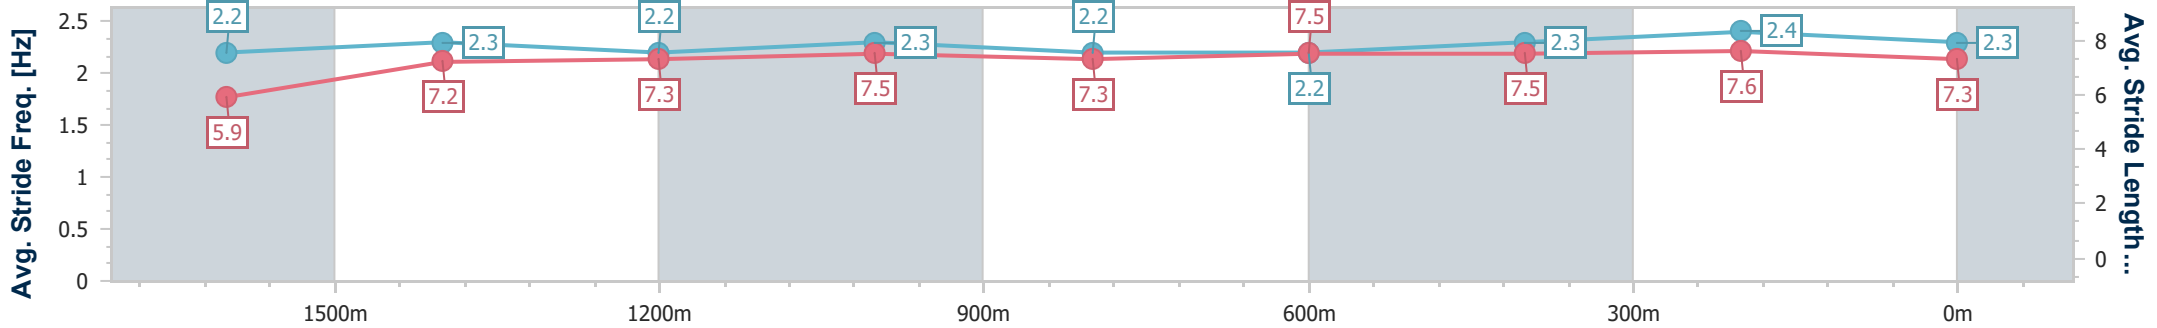

Eagle Farm QLD Professional

Race 2: XXXX Class 3 Plate - 1820m

21 December 2024 - 12:48

Track Rating: Good 4, Weather: Fine, Rail Position: +4.5m Entire

BRISBANE RACING CLUB

Section	Overall	1600m	1400m	1200m	1000m	800m	600m	400m	200m
Section Times	1:52.58 [6] (0:17.30)	1:35.28 [10] (0:12.35)	1:22.93 [10] (0:12.31)	1:10.62 [10] (0:11.61)	0:59.01 [10] (0:12.33)	0:46.68 [10] (0:12.16)	0:34.52 [11] (0:11.66)	0:22.86 [11] (0:11.04)	0:11.82 [8] (0:11.82)
Average Speed [km/h]	46.3	58.3	58.8	61.9	58.9	60.1	62.8	65.2	61.2
Top Speed [km/h]	55.9	60.4	60.4	63.1	60.0	60.9	66.2	66.8	63.9
Avg. Dist. to Rail [m]	5.5	0.5	1.0	1.2	2.0	2.5	3.4	5.9	5.4
Avg. Stride Freq. [Hz]	2.2	2.3	2.2	2.3	2.2	2.2	2.3	2.4	2.3
Avg. Stride Length [m]	5.9	7.2	7.3	7.5	7.3	7.5	7.5	7.6	7.3