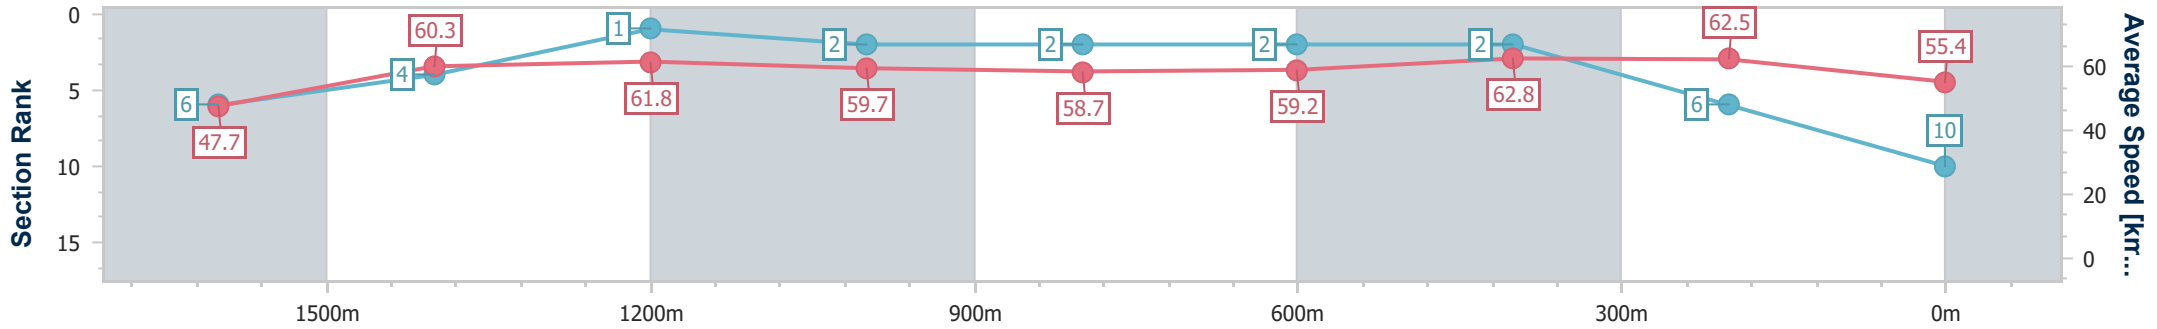

Eagle Farm QLD Professional

Race 2: XXXX Class 3 Plate - 1820m

21 December 2024 - 12:48

Track Rating: Good 4, Weather: Fine, Rail Position: +4.5m Entire

BRISBANE RACING CLUB

Section	Overall	1600m	1400m	1200m	1000m	800m	600m	400m	200m
Section Times	1:53.40 [10] (0:16.83)	1:36.57 [6] (0:12.07)	1:24.50 [4] (0:11.70)	1:12.80 [1] (0:12.04)	1:00.76 [2] (0:12.35)	0:48.41 [2] (0:12.26)	0:36.15 [2] (0:11.62)	0:24.53 [2] (0:11.49)	0:13.04 [6] (0:13.04)
Average Speed [km/h]	47.7	60.3	61.8	59.7	58.7	59.2	62.8	62.5	55.4
Top Speed [km/h]	58.5	62.0	65.4	63.5	59.4	60.2	64.7	64.6	60.1
Avg. Dist. to Rail [m]	5.6	3.1	2.9	1.7	1.4	1.6	2.1	2.4	2.9
Avg. Stride Freq. [Hz]	2.2	2.3	2.3	2.3	2.3	2.3	2.4	2.4	2.2
Avg. Stride Length [m]	6.0	7.2	7.4	7.3	7.2	7.3	7.4	7.4	6.9

- [] Ranking at each section and finish
- .-.- No data available at this section
- NA No data available

Horse/Jockey Name	Torie's Rose
Final Rank	11
Fastest Section Time (Section)	0:11.58 (1200m)
Top Speed [km/h] (Section)	64.2 (1200m)
Race State	Finished