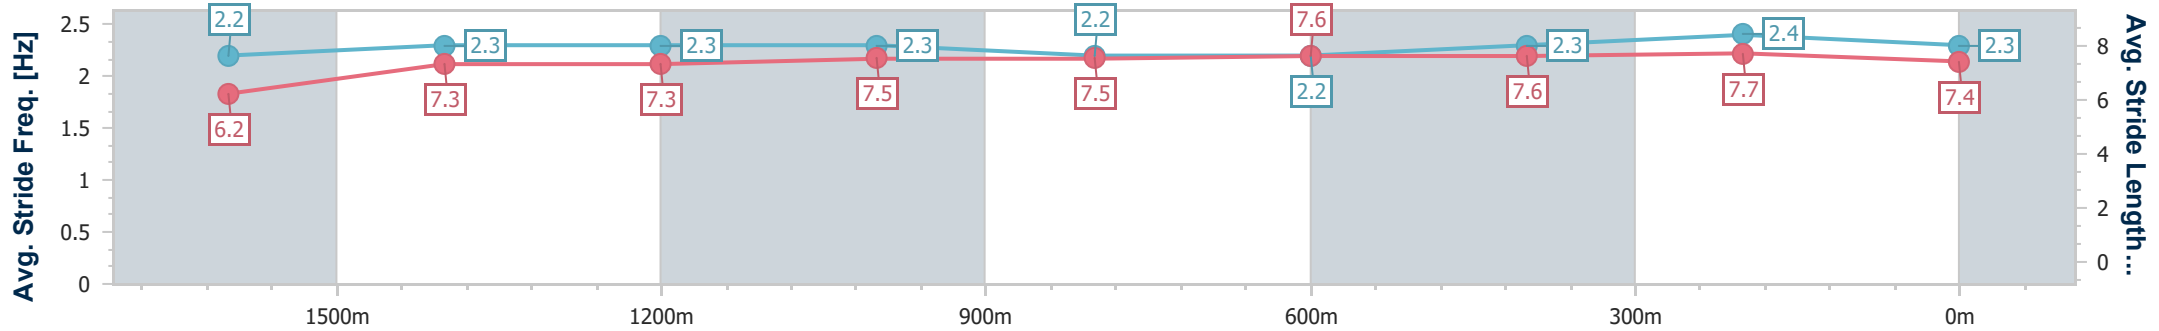

Eagle Farm QLD Professional

Race 2: XXXX Class 3 Plate - 1820m

21 December 2024 - 12:48

Track Rating: Good 4, Weather: Fine, Rail Position: +4.5m Entire

BRISBANE RACING CLUB

Section	Overall	1600m	1400m	1200m	1000m	800m	600m	400m	200m
Section Times	1:51.64 [1] (0:16.45)	1:35.19 [3] (0:12.26)	1:22.93 [3] (0:12.22)	1:10.71 [4] (0:11.88)	0:58.83 [4] (0:12.36)	0:46.47 [5] (0:12.29)	0:34.18 [5] (0:11.57)	0:22.61 [3] (0:11.03)	0:11.58 [1] (0:11.58)
Average Speed [km/h]	48.3	59.2	59.0	60.9	59.2	59.7	63.2	65.2	62.8
Top Speed [km/h]	57.5	61.2	60.7	62.1	60.4	61.0	65.7	66.6	64.8
Avg. Dist. to Rail [m]	2.3	1.6	1.9	3.2	3.7	4.2	3.7	3.3	1.1
Avg. Stride Freq. [Hz]	2.2	2.3	2.3	2.3	2.2	2.2	2.3	2.4	2.3
Avg. Stride Length [m]	6.2	7.3	7.3	7.5	7.5	7.6	7.6	7.7	7.4