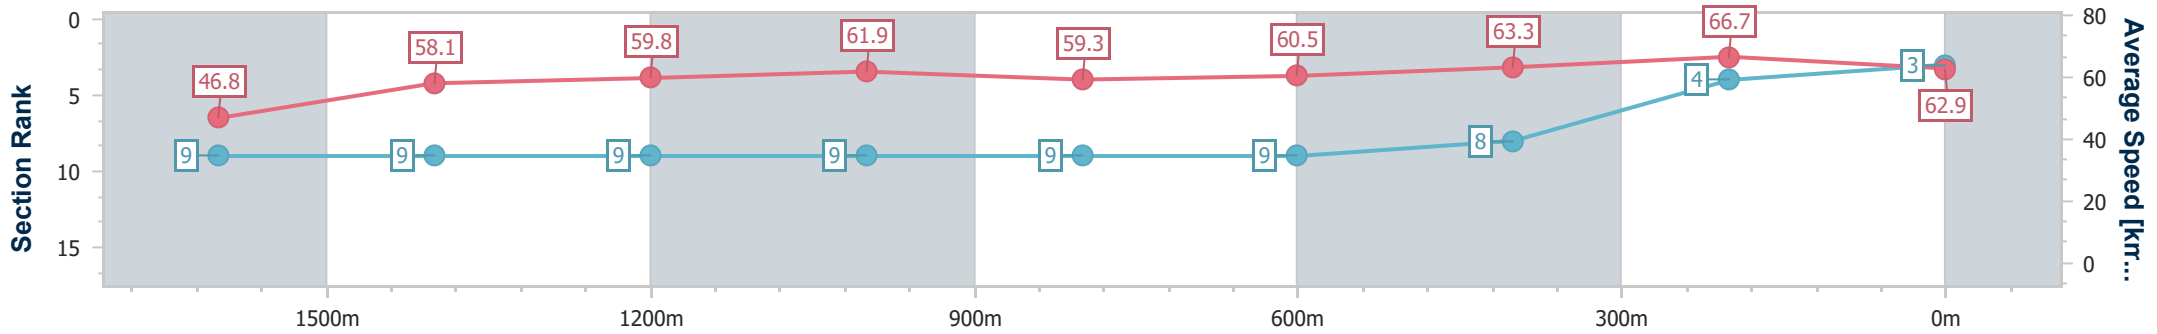

Eagle Farm QLD Professional

Race 2: XXXX Class 3 Plate - 1820m

21 December 2024 - 12:48

Track Rating: Good 4, Weather: Fine, Rail Position: +4.5m Entire

BRISBANE RACING CLUB

Section	Overall	1600m	1400m	1200m	1000m	800m	600m	400m	200m
Section Times	1:51.77 [3] (0:17.12)	1:34.65 [9] (0:12.45)	1:22.20 [9] (0:12.10)	1:10.10 [9] (0:11.68)	0:58.42 [9] (0:12.40)	0:46.02 [9] (0:12.10)	0:33.92 [9] (0:11.61)	0:22.31 [8] (0:10.82)	0:11.49 [4] (0:11.49)
Average Speed [km/h]	46.8	58.1	59.8	61.9	59.3	60.5	63.3	66.7	62.9
Top Speed [km/h]	55.8	60.4	61.8	63.4	60.3	62.2	66.5	67.3	65.8
Avg. Dist. to Rail [m]	5.6	2.6	3.4	3.5	4.0	4.5	4.3	6.3	5.4
Avg. Stride Freq. [Hz]	2.2	2.3	2.3	2.4	2.3	2.3	2.4	2.5	2.5
Avg. Stride Length [m]	5.9	7.0	7.2	7.3	7.2	7.2	7.3	7.3	7.0