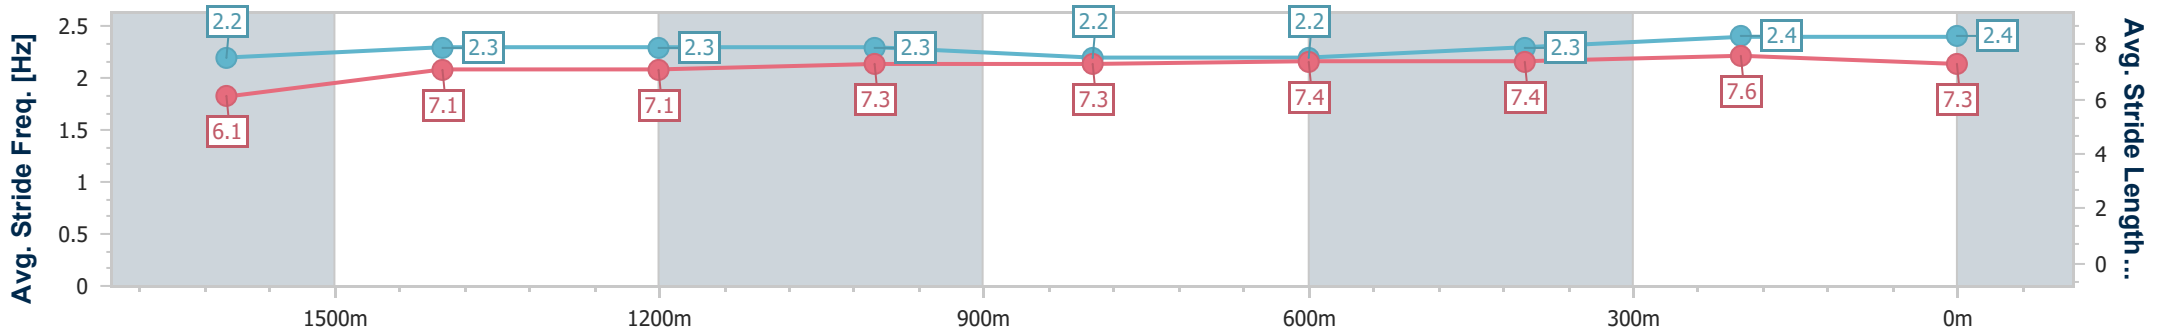

Eagle Farm QLD Professional

Race 2: XXXX Class 3 Plate - 1820m

21 December 2024 - 12:48

Track Rating: Good 4, Weather: Fine, Rail Position: +4.5m Entire

BRISBANE RACING CLUB

Section	Overall	1600m	1400m	1200m	1000m	800m	600m	400m	200m
Section Times	1:51.93 [4] (0:16.23)	1:35.70 [1] (0:12.33)	1:23.37 [1] (0:12.19)	1:11.18 [3] (0:12.04)	0:59.14 [3] (0:12.36)	0:46.78 [4] (0:12.28)	0:34.50 [4] (0:11.78)	0:22.72 [4] (0:11.08)	0:11.64 [5] (0:11.64)
Average Speed [km/h]	49.8	58.9	59.3	59.9	59.0	59.5	61.7	65.1	62.4
Top Speed [km/h]	60.2	59.6	62.3	61.9	59.8	60.4	65.4	66.0	64.0
Avg. Dist. to Rail [m]	8.0	1.9	2.8	3.2	3.0	2.7	2.8	4.5	5.2
Avg. Stride Freq. [Hz]	2.2	2.3	2.3	2.3	2.2	2.2	2.3	2.4	2.4
Avg. Stride Length [m]	6.1	7.1	7.1	7.3	7.3	7.4	7.4	7.6	7.3