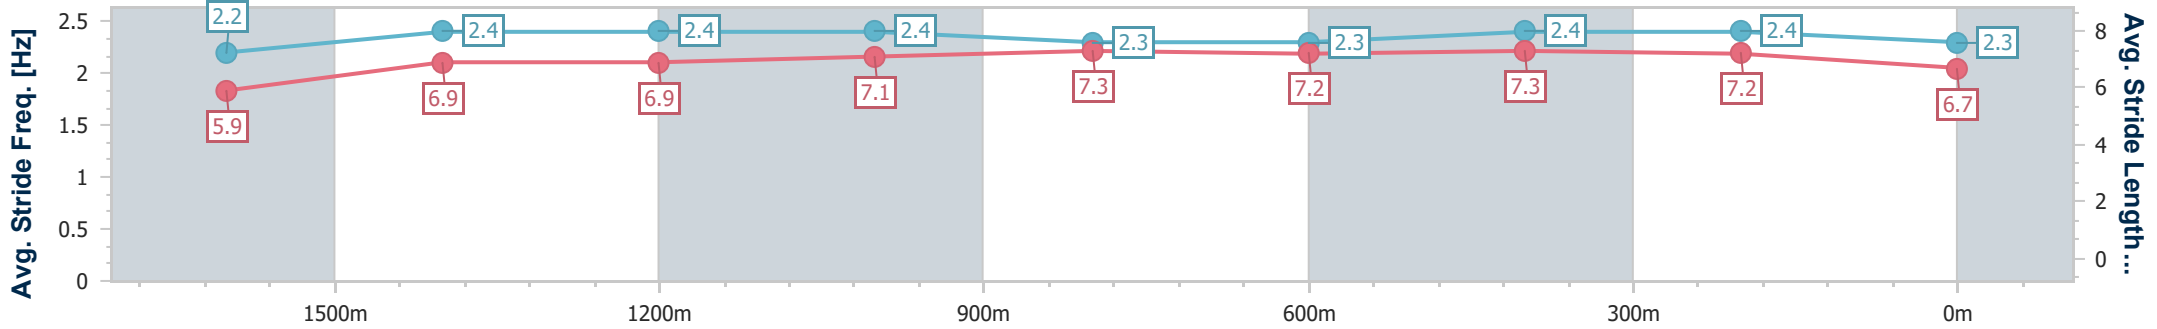

- [] Ranking at each section and finish
- .-.- No data available at this section
- NA No data available

Horse/Jockey Name	Torie's Rose
Final Rank	11
Fastest Section Time (Section)	0:11.58 (1200m)
Top Speed [km/h] (Section)	64.2 (1200m)
Race State	Finished

Eagle Farm QLD Professional

Race 2: XXXX Class 3 Plate - 1820m

21 December 2024 - 12:48

Track Rating: Good 4, Weather: Fine, Rail Position: +4.5m Entire

BRISBANE RACING CLUB

Section	Overall	1600m	1400m	1200m	1000m	800m	600m	400m	200m
Section Times	1:54.25 [11] (0:16.91)	1:37.34 [7] (0:12.34)	1:25.00 [7] (0:12.08)	1:12.92 [5] (0:11.58)	1:01.34 [5] (0:12.14)	0:49.20 [3] (0:12.32)	0:36.88 [3] (0:11.94)	0:24.94 [5] (0:11.68)	0:13.26 [11] (0:13.26)
Average Speed [km/h]	47.2	59.0	59.8	62.3	60.7	60.1	62.0	61.6	54.6
Top Speed [km/h]	58.5	60.6	63.9	64.2	62.0	61.5	63.9	64.0	58.8
Avg. Dist. to Rail [m]	3.8	2.8	3.5	3.7	5.5	6.3	5.4	6.6	3.8
Avg. Stride Freq. [Hz]	2.2	2.4	2.4	2.4	2.3	2.3	2.4	2.4	2.3
Avg. Stride Length [m]	5.9	6.9	6.9	7.1	7.3	7.2	7.3	7.2	6.7

- [] Ranking at each section and finish
- .-.- No data available at this section
- NA No data available