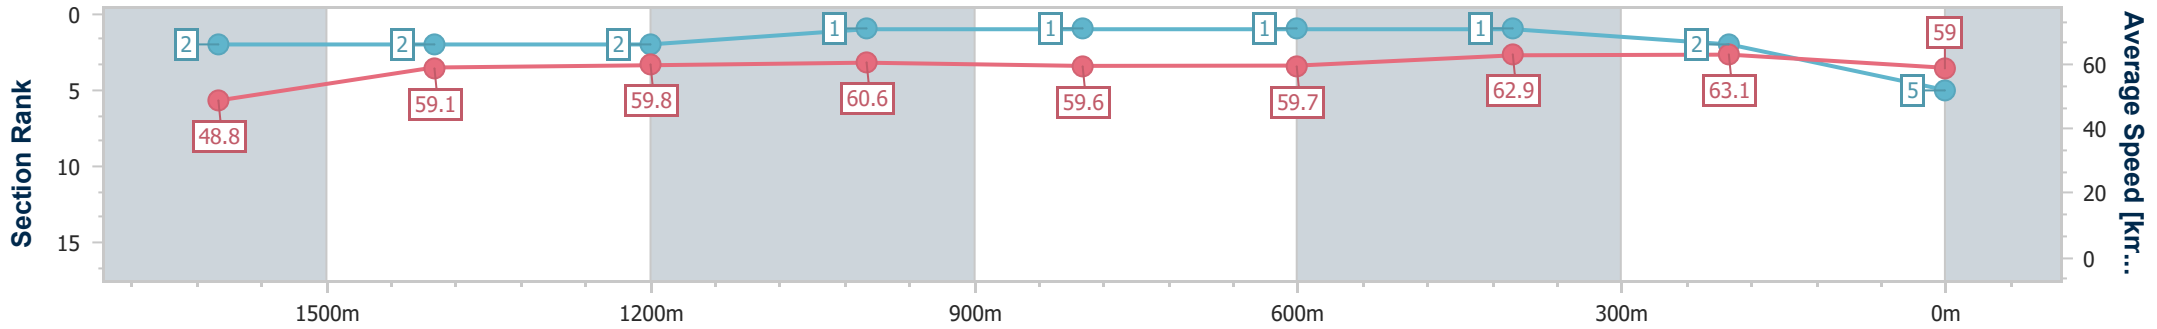

Eagle Farm QLD Professional

Race 2: XXXX Class 3 Plate - 1820m

21 December 2024 - 12:48

Track Rating: Good 4, Weather: Fine, Rail Position: +4.5m Entire

BRISBANE RACING CLUB

Section	Overall	1600m	1400m	1200m	1000m	800m	600m	400m	200m
Section Times	1:52.50 [5] (0:16.36)	1:36.14 [2] (0:12.27)	1:23.87 [2] (0:12.06)	1:11.81 [2] (0:11.87)	0:59.94 [1] (0:12.29)	0:47.65 [1] (0:12.32)	0:35.33 [1] (0:11.63)	0:23.70 [1] (0:11.43)	0:12.27 [2] (0:12.27)
Average Speed [km/h]	48.8	59.1	59.8	60.6	59.6	59.7	62.9	63.1	59.0
Top Speed [km/h]	57.4	60.0	62.0	62.9	60.2	60.8	64.1	64.0	62.1
Avg. Dist. to Rail [m]	4.5	1.5	1.9	2.8	3.6	4.3	3.6	2.5	1.9
Avg. Stride Freq. [Hz]	2.1	2.1	2.2	2.1	2.1	2.1	2.3	2.3	2.2
Avg. Stride Length [m]	6.5	7.6	7.7	7.9	7.9	7.8	7.7	7.7	7.5