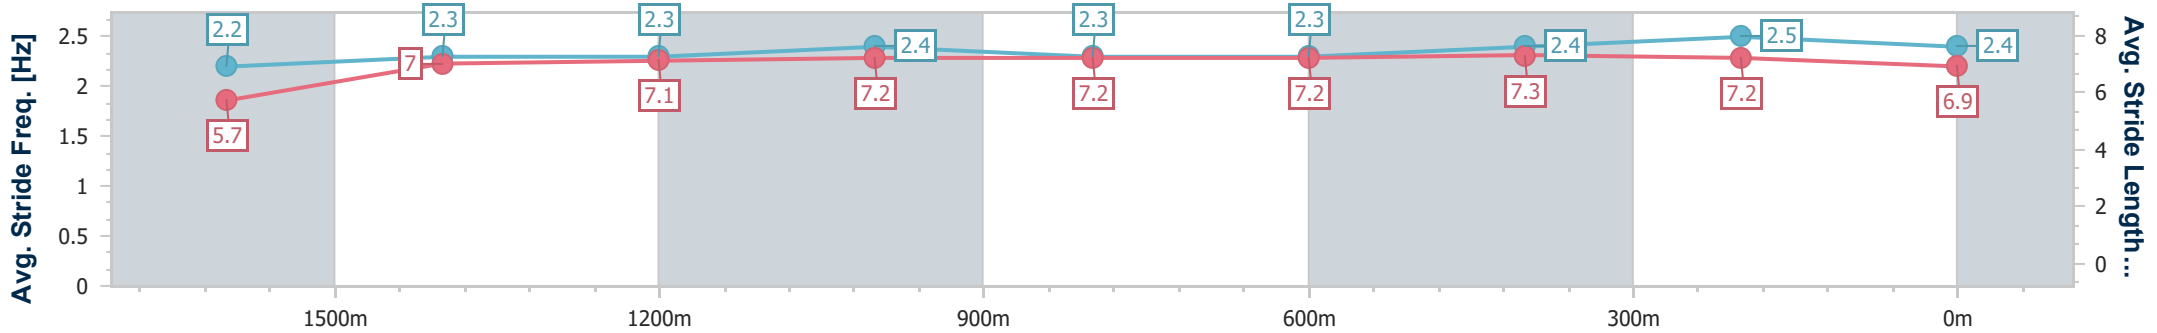

Eagle Farm QLD Professional

Race 2: XXXX Class 3 Plate - 1820m

21 December 2024 - 12:48

Track Rating: Good 4, Weather: Fine, Rail Position: +4.5m Entire

BRISBANE RACING CLUB

Section	Overall	1600m	1400m	1200m	1000m	800m	600m	400m	200m
Section Times	1:53.08 [8] (0:17.34)	1:35.74 [11] (0:12.41)	1:23.33 [11] (0:12.27)	1:11.06 [11] (0:11.61)	0:59.45 [11] (0:12.32)	0:47.13 [11] (0:12.08)	0:35.05 [10] (0:11.58)	0:23.47 [10] (0:11.21)	0:12.26 [10] (0:12.26)
Average Speed [km/h]	46.4	58.3	58.7	62.1	59.5	60.4	63.4	64.5	58.9
Top Speed [km/h]	55.6	60.6	61.3	63.1	61.1	61.5	64.9	65.3	63.5
Avg. Dist. to Rail [m]	7.2	1.5	2.2	2.5	2.9	3.4	4.5	7.8	7.3
Avg. Stride Freq. [Hz]	2.2	2.3	2.3	2.4	2.3	2.3	2.4	2.5	2.4
Avg. Stride Length [m]	5.7	7.0	7.1	7.2	7.2	7.2	7.3	7.2	6.9

- [] Ranking at each section and finish
- .-.- No data available at this section
- NA No data available

Horse/Jockey Name	Smooth Torque
Final Rank	9
Fastest Section Time (Section)	0:11.42 (400m)
Top Speed [km/h] (Section)	65.5 (400m)
Race State	Finished