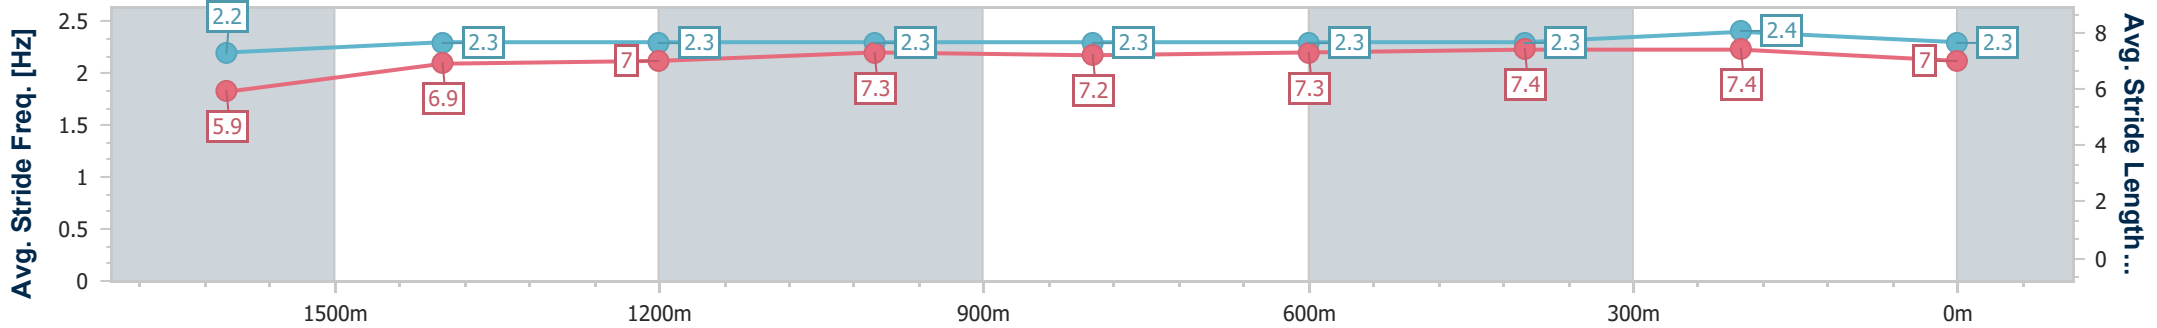

- [] Ranking at each section and finish
- .-.- No data available at this section
- NA No data available

Horse/Jockey Name	Smooth Torque
Final Rank	9
Fastest Section Time (Section)	0:11.42 (400m)
Top Speed [km/h] (Section)	65.5 (400m)
Race State	Finished

Eagle Farm QLD Professional

Race 2: XXXX Class 3 Plate - 1820m

21 December 2024 - 12:48

Track Rating: Good 4, Weather: Fine, Rail Position: +4.5m Entire

BRISBANE RACING CLUB

Section	Overall	1600m	1400m	1200m	1000m	800m	600m	400m	200m
Section Times	1:53.21 [9] (0:16.68)	1:36.53 [4] (0:12.38)	1:24.15 [5] (0:12.29)	1:11.86 [6] (0:11.74)	1:00.12 [7] (0:12.31)	0:47.81 [6] (0:12.16)	0:35.65 [6] (0:11.79)	0:23.86 [7] (0:11.42)	0:12.44 [9] (0:12.44)
Average Speed [km/h]	47.9	58.5	58.8	61.5	59.5	60.4	62.3	62.9	58.3
Top Speed [km/h]	56.9	60.0	61.2	63.2	60.5	61.9	64.1	65.5	61.3
Avg. Dist. to Rail [m]	4.1	2.3	2.3	2.8	3.7	4.3	4.1	4.3	4.6
Avg. Stride Freq. [Hz]	2.2	2.3	2.3	2.3	2.3	2.3	2.3	2.4	2.3
Avg. Stride Length [m]	5.9	6.9	7.0	7.3	7.2	7.3	7.4	7.4	7.0