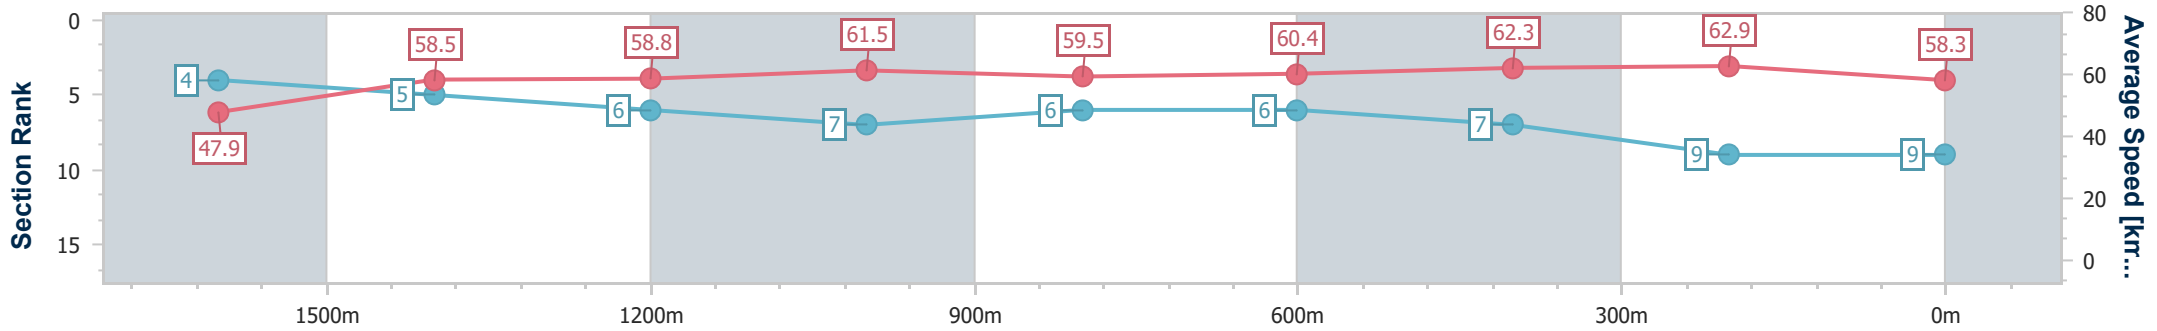

- [] Ranking at each section and finish
- .-.- No data available at this section
- NA No data available

Horse/Jockey Name	Smooth Torque
Final Rank	9
Fastest Section Time (Section)	0:11.42 (400m)
Top Speed [km/h] (Section)	65.5 (400m)
Race State	Finished

Eagle Farm QLD Professional

Race 2: XXXX Class 3 Plate - 1820m

21 December 2024 - 12:48

Track Rating: Good 4, Weather: Fine, Rail Position: +4.5m Entire

BRISBANE RACING CLUB

Section	Overall	1600m	1400m	1200m	1000m	800m	600m	400m	200m
Section Times	1:53.21 [9] (0:16.68)	1:36.53 [4] (0:12.38)	1:24.15 [5] (0:12.29)	1:11.86 [6] (0:11.74)	1:00.12 [7] (0:12.31)	0:47.81 [6] (0:12.16)	0:35.65 [6] (0:11.79)	0:23.86 [7] (0:11.42)	0:12.44 [9] (0:12.44)
Average Speed [km/h]	47.9	58.5	58.8	61.5	59.5	60.4	62.3	62.9	58.3
Top Speed [km/h]	56.9	60.0	61.2	63.2	60.5	61.9	64.1	65.5	61.3
Avg. Dist. to Rail [m]	4.1	2.3	2.3	2.8	3.7	4.3	4.1	4.3	4.6
Avg. Stride Freq. [Hz]	2.2	2.3	2.3	2.3	2.3	2.3	2.3	2.4	2.3
Avg. Stride Length [m]	5.9	6.9	7.0	7.3	7.2	7.3	7.4	7.4	7.0