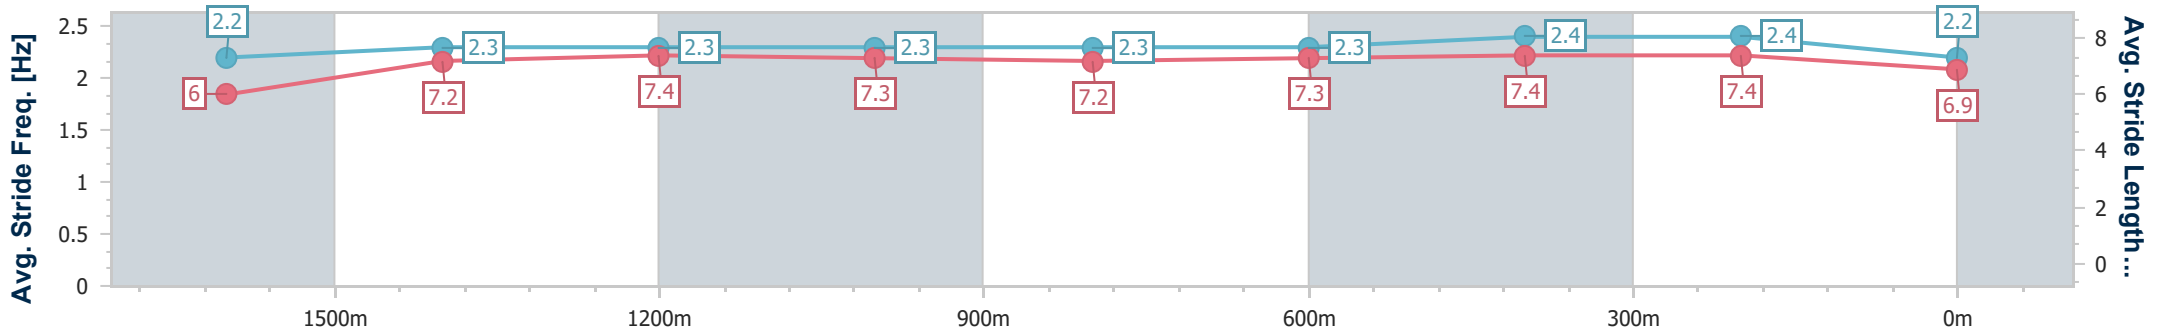

Eagle Farm QLD Professional

Race 2: XXXX Class 3 Plate - 1820m

21 December 2024 - 12:48

Track Rating: Good 4, Weather: Fine, Rail Position: +4.5m Entire

BRISBANE RACING CLUB

Section	Overall	1600m	1400m	1200m	1000m	800m	600m	400m	200m
Section Times	1:53.40 [10] (0:16.83)	1:36.57 [6] (0:12.07)	1:24.50 [4] (0:11.70)	1:12.80 [1] (0:12.04)	1:00.76 [2] (0:12.35)	0:48.41 [2] (0:12.26)	0:36.15 [2] (0:11.62)	0:24.53 [2] (0:11.49)	0:13.04 [6] (0:13.04)
Average Speed [km/h]	47.7	60.3	61.8	59.7	58.7	59.2	62.8	62.5	55.4
Top Speed [km/h]	58.5	62.0	65.4	63.5	59.4	60.2	64.7	64.6	60.1
Avg. Dist. to Rail [m]	5.6	3.1	2.9	1.7	1.4	1.6	2.1	2.4	2.9
Avg. Stride Freq. [Hz]	2.2	2.3	2.3	2.3	2.3	2.3	2.4	2.4	2.2
Avg. Stride Length [m]	6.0	7.2	7.4	7.3	7.2	7.3	7.4	7.4	6.9

- [] Ranking at each section and finish
- .-.- No data available at this section
- NA No data available

Horse/Jockey Name	Torie's Rose
Final Rank	11
Fastest Section Time (Section)	0:11.58 (1200m)
Top Speed [km/h] (Section)	64.2 (1200m)
Race State	Finished