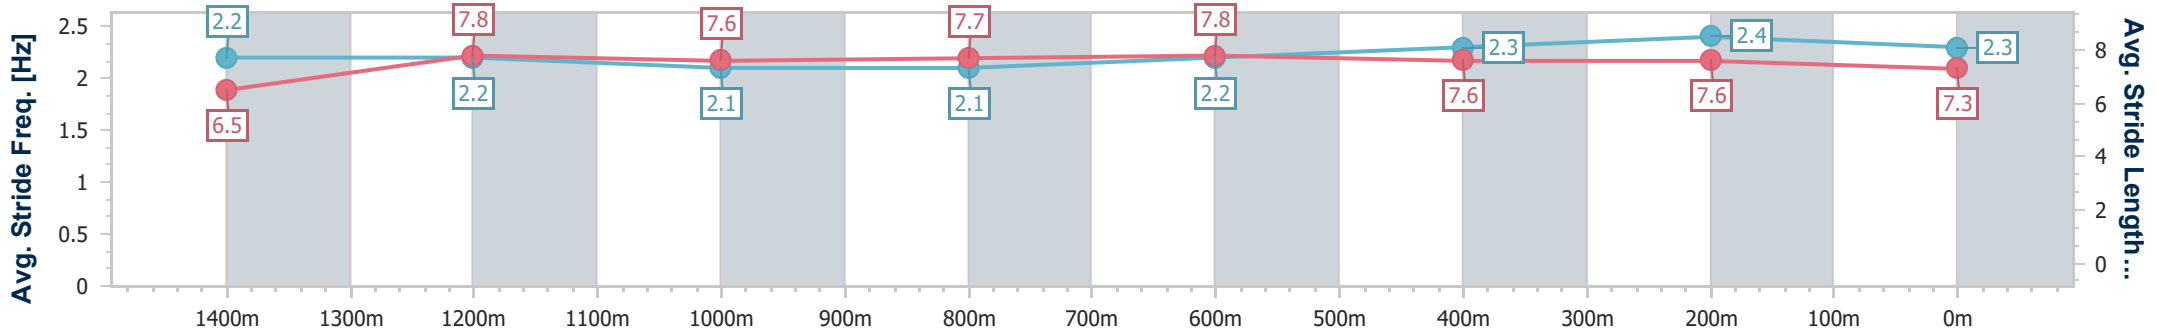

- [ ] Ranking at each section and finish
- .-.- No data available at this section
- NA No data available

Horse/Jockey Name	Arts Object
Final Rank	4
Fastest Section Time (Section)	0:11.04 (400m)
Top Speed [km/h] (Section)	66.2 (400m)
Race State	Finished

Eagle Farm QLD Professional  
 Race 6: SEVEN MEMBERS MILE - 1600m  
 21 December 2024 - 15:13  
 Track Rating: Good 4, Weather: Fine, Rail Position: +4.5m Entire

BRISBANE  
 RACING CLUB

Section	Overall	1400m	1200m	1000m	800m	600m	400m	200m
Section Times	1:36.43 [4] (0:13.89)	1:22.54 [2] (0:11.84)	1:10.70 [2] (0:12.26)	0:58.44 [2] (0:12.38)	0:46.06 [2] (0:11.66)	0:34.40 [1] (0:11.48)	0:22.92 [2] (0:11.04)	0:11.88 [2] (0:11.88)
Average Speed [km/h]	52.1	61.0	58.7	58.9	61.7	63.7	65.2	60.5
Top Speed [km/h]	63.8	63.4	59.3	60.7	62.6	65.5	66.2	63.4
Avg. Dist. to Rail [m]	11.6	2.9	2.7	2.1	0.5	2.8	6.7	7.9
Avg. Stride Freq. [Hz]	2.2	2.2	2.1	2.1	2.2	2.3	2.4	2.3
Avg. Stride Length [m]	6.5	7.8	7.6	7.7	7.8	7.6	7.6	7.3