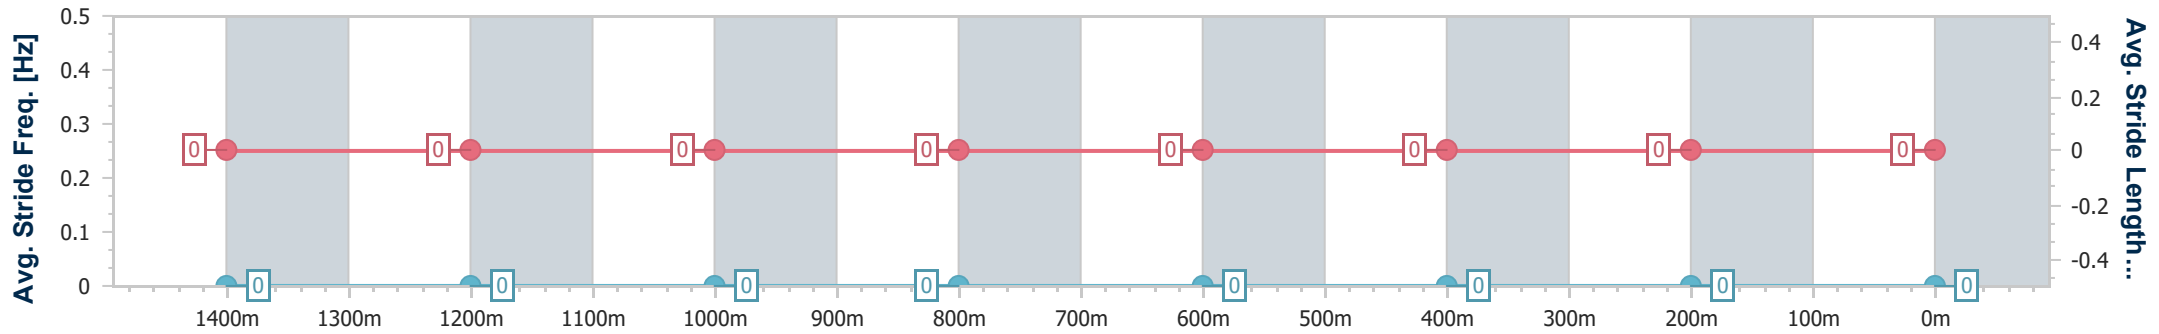

Horse/Jockey Name	Junipal
Final Rank	2
Fastest Section Time (Section)	0:10.88 (400m)
Top Speed [km/h] (Section)	67.5 (400m)
Race State	Finished

Eagle Farm QLD Professional
Race 6: SEVEN MEMBERS MILE - 1600m
21 December 2024 - 15:13
Track Rating: Good 4, Weather: Fine, Rail Position: +4.5m Entire

BRISBANE
RACING CLUB

Section	Overall	1400m	1200m	1000m	800m	600m	400m	200m
Section Times	1:36.21 [2] (0:14.42)	1:21.79 [7] (0:11.89)	1:09.90 [7] (0:12.34)	0:57.56 [7] (0:12.44)	0:45.12 [7] (0:11.56)	0:33.56 [7] (0:11.08)	0:22.48 [6] (0:10.88)	0:11.60 [3] (0:11.60)
Average Speed [km/h]	50.0	60.8	58.6	58.5	62.6	64.8	66.4	62.0
Top Speed [km/h]	63.4	63.4	60.2	60.5	64.0	67.1	67.5	65.0
Avg. Dist. to Rail [m]	8.7	3.2	3.6	3.1	0.8	1.0	5.2	5.8
Avg. Stride Freq. [Hz]	--	--	--	--	--	--	--	--
Avg. Stride Length [m]	--	--	--	--	--	--	--	--

- [ ] Ranking at each section and finish
- --- No data available at this section
- NA No data available