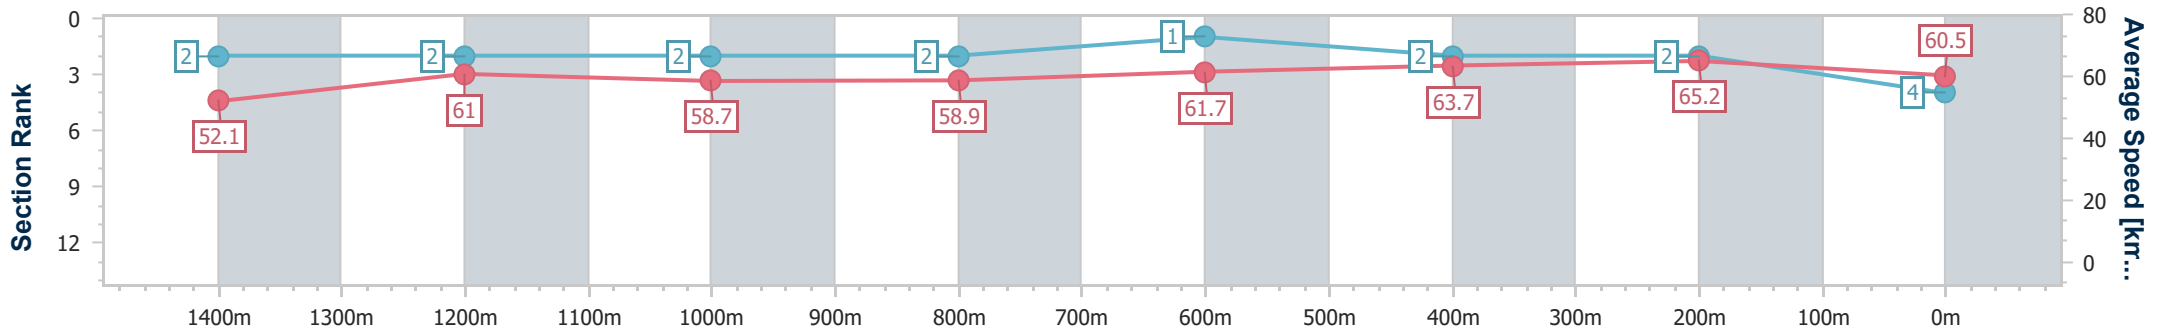

- [ ] Ranking at each section and finish
- .-.- No data available at this section
- NA No data available

Horse/Jockey Name	Arts Object
Final Rank	4
Fastest Section Time (Section)	0:11.04 (400m)
Top Speed [km/h] (Section)	66.2 (400m)
Race State	Finished

Eagle Farm QLD Professional  
 Race 6: SEVEN MEMBERS MILE - 1600m  
 21 December 2024 - 15:13  
 Track Rating: Good 4, Weather: Fine, Rail Position: +4.5m Entire

BRISBANE  
 RACING CLUB

Section	Overall	1400m	1200m	1000m	800m	600m	400m	200m
Section Times	1:36.43 [4] (0:13.89)	1:22.54 [2] (0:11.84)	1:10.70 [2] (0:12.26)	0:58.44 [2] (0:12.38)	0:46.06 [2] (0:11.66)	0:34.40 [1] (0:11.48)	0:22.92 [2] (0:11.04)	0:11.88 [2] (0:11.88)
Average Speed [km/h]	52.1	61.0	58.7	58.9	61.7	63.7	65.2	60.5
Top Speed [km/h]	63.8	63.4	59.3	60.7	62.6	65.5	66.2	63.4
Avg. Dist. to Rail [m]	11.6	2.9	2.7	2.1	0.5	2.8	6.7	7.9
Avg. Stride Freq. [Hz]	2.2	2.2	2.1	2.1	2.2	2.3	2.4	2.3
Avg. Stride Length [m]	6.5	7.8	7.6	7.7	7.8	7.6	7.6	7.3