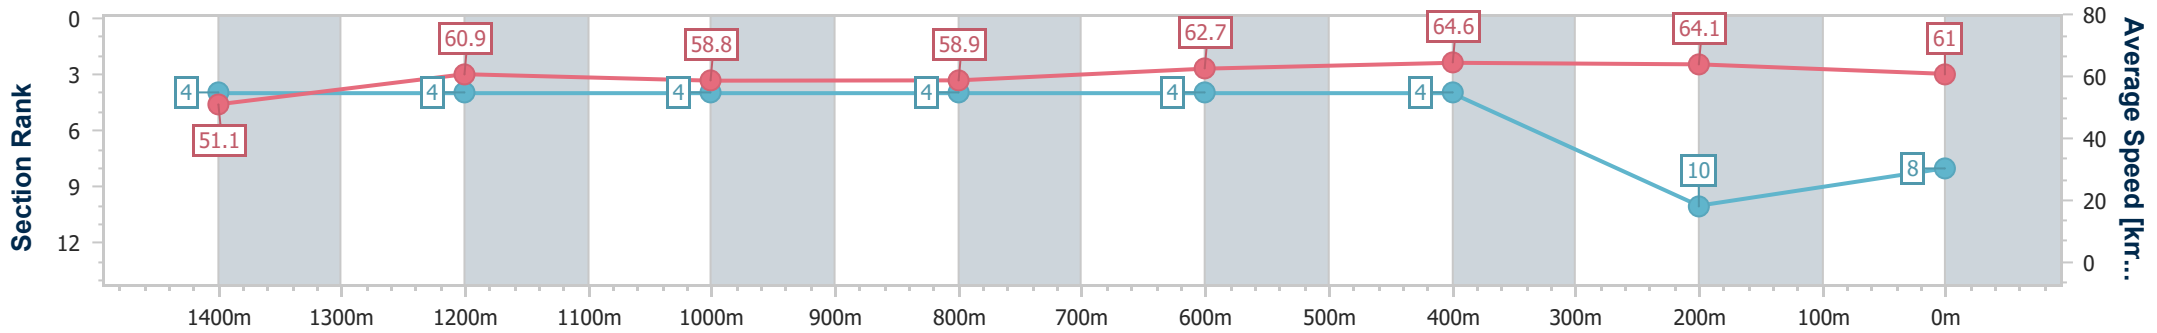

Eagle Farm QLD Professional  
 Race 6: SEVEN MEMBERS MILE - 1600m  
 21 December 2024 - 15:13  
 Track Rating: Good 4, Weather: Fine, Rail Position: +4.5m Entire

BRISBANE  
 RACING CLUB

Section	Overall	1400m	1200m	1000m	800m	600m	400m	200m
Section Times	1:36.69 [7] (0:14.70)	1:21.99 [8] (0:11.85)	1:10.14 [8] (0:12.38)	0:57.76 [8] (0:12.33)	0:45.43 [9] (0:11.58)	0:33.85 [9] (0:11.12)	0:22.73 [10] (0:10.91)	0:11.82 [9] (0:11.82)
Average Speed [km/h]	49.1	60.9	58.3	59.1	62.3	65.2	66.0	60.8
Top Speed [km/h]	62.6	63.4	60.1	60.5	64.4	67.4	67.4	64.2
Avg. Dist. to Rail [m]	10.2	2.5	2.8	2.0	0.4	1.1	4.3	5.8
Avg. Stride Freq. [Hz]	2.1	2.2	2.2	2.2	2.3	2.3	2.4	2.3
Avg. Stride Length [m]	6.5	7.6	7.5	7.4	7.7	7.8	7.6	7.3

- [ ] Ranking at each section and finish
- .-.- No data available at this section
- NA No data available

Horse/Jockey Name	Cashin' Chex
Final Rank	8
Fastest Section Time (Section)	0:11.24 (400m)
Top Speed [km/h] (Section)	66.2 (600m)
Race State	Finished

Eagle Farm QLD Professional  
 Race 6: SEVEN MEMBERS MILE - 1600m  
 21 December 2024 - 15:13  
 Track Rating: Good 4, Weather: Fine, Rail Position: +4.5m Entire

BRISBANE  
 RACING CLUB

Section	Overall	1400m	1200m	1000m	800m	600m	400m	200m
Section Times	1:36.75 [8] (0:14.11)	1:22.64 [4] (0:11.88)	1:10.76 [4] (0:12.28)	0:58.48 [4] (0:12.41)	0:46.07 [4] (0:11.64)	0:34.43 [4] (0:11.36)	0:23.07 [4] (0:11.24)	0:11.83 [10] (0:11.83)
Average Speed [km/h]	51.1	60.9	58.8	58.9	62.7	64.6	64.1	61.0
Top Speed [km/h]	64.2	63.6	60.0	61.5	64.2	66.2	65.5	63.1
Avg. Dist. to Rail [m]	7.2	2.6	3.4	3.2	2.8	4.3	8.1	6.8
Avg. Stride Freq. [Hz]	2.2	2.2	2.2	2.2	2.3	2.3	2.3	2.3
Avg. Stride Length [m]	6.5	7.6	7.6	7.6	7.7	7.8	7.6	7.5