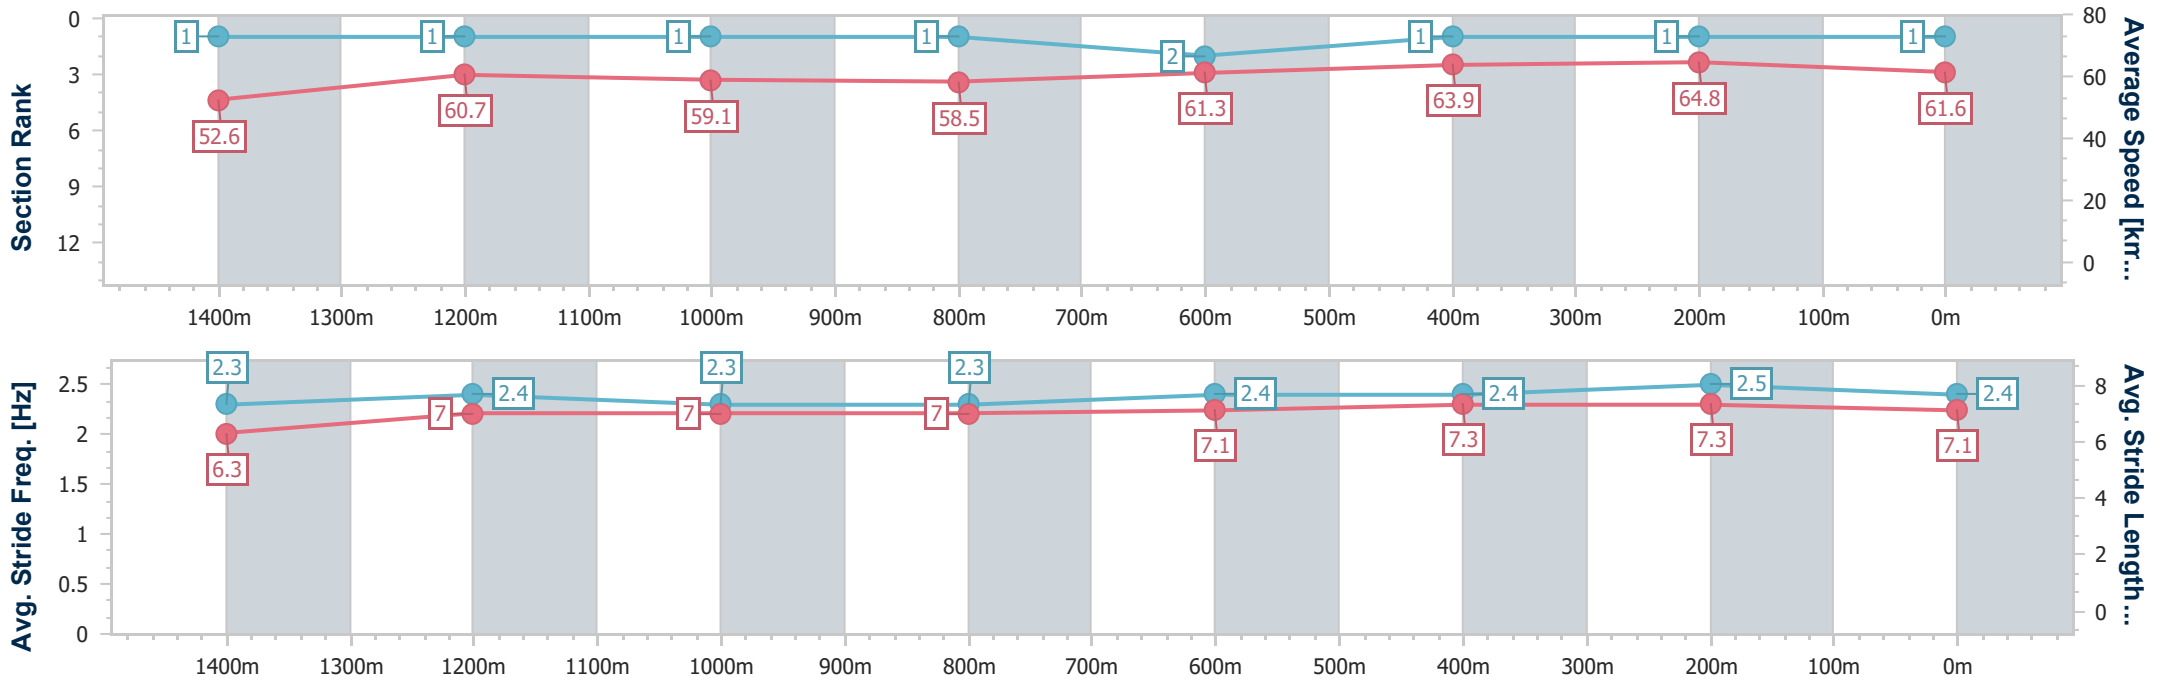

BRISBANE  
 RACING CLUB

Section	Overall	1400m	1200m	1000m	800m	600m	400m	200m
Section Times	1:36.21 [1] (0:13.79)	1:22.42 [1] (0:11.84)	1:10.58 [1] (0:12.23)	0:58.35 [1] (0:12.42)	0:45.93 [1] (0:11.77)	0:34.16 [2] (0:11.38)	0:22.78 [1] (0:11.11)	0:11.67 [1] (0:11.67)
Average Speed [km/h]	52.6	60.7	59.1	58.5	61.3	63.9	64.8	61.6
Top Speed [km/h]	63.6	63.3	59.5	60.1	62.3	65.2	66.0	63.9
Avg. Dist. to Rail [m]	7.4	2.4	2.6	2.3	0.6	1.8	5.9	5.0
Avg. Stride Freq. [Hz]	2.3	2.4	2.3	2.3	2.4	2.4	2.5	2.4
Avg. Stride Length [m]	6.3	7.0	7.0	7.0	7.1	7.3	7.3	7.1