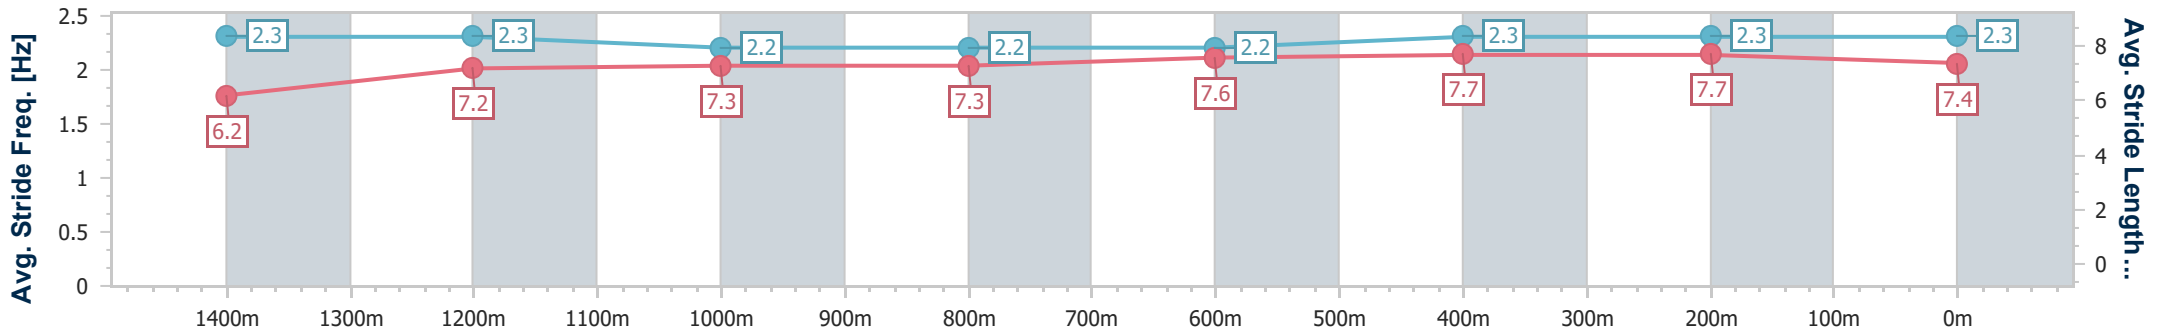

Eagle Farm QLD Professional  
 Race 6: SEVEN MEMBERS MILE - 1600m  
 21 December 2024 - 15:13  
 Track Rating: Good 4, Weather: Fine, Rail Position: +4.5m Entire

BRISBANE  
 RACING CLUB

Section	Overall	1400m	1200m	1000m	800m	600m	400m	200m
Section Times	1:36.43 [4] (0:13.89)	1:22.54 [2] (0:11.84)	1:10.70 [2] (0:12.26)	0:58.44 [2] (0:12.38)	0:46.06 [2] (0:11.66)	0:34.40 [1] (0:11.48)	0:22.92 [2] (0:11.04)	0:11.88 [2] (0:11.88)
Average Speed [km/h]	52.1	61.0	58.7	58.9	61.7	63.7	65.2	60.5
Top Speed [km/h]	63.8	63.4	59.3	60.7	62.6	65.5	66.2	63.4
Avg. Dist. to Rail [m]	11.6	2.9	2.7	2.1	0.5	2.8	6.7	7.9
Avg. Stride Freq. [Hz]	2.2	2.2	2.1	2.1	2.2	2.3	2.4	2.3
Avg. Stride Length [m]	6.5	7.8	7.6	7.7	7.8	7.6	7.6	7.3

- [ ] Ranking at each section and finish
- .-.- No data available at this section
- NA No data available

Horse/Jockey Name	Captain Fenkel
Final Rank	5
Fastest Section Time (Section)	0:11.10 (400m)
Top Speed [km/h] (Section)	66.4 (400m)
Race State	Finished

Eagle Farm QLD Professional  
 Race 6: SEVEN MEMBERS MILE - 1600m  
 21 December 2024 - 15:13  
 Track Rating: Good 4, Weather: Fine, Rail Position: +4.5m Entire

BRISBANE  
 RACING CLUB

Section	Overall	1400m	1200m	1000m	800m	600m	400m	200m
Section Times	1:36.56 [5] (0:14.04)	1:22.52 [3] (0:11.85)	1:10.67 [3] (0:12.32)	0:58.35 [3] (0:12.42)	0:45.93 [3] (0:11.64)	0:34.29 [3] (0:11.30)	0:22.99 [3] (0:11.10)	0:11.89 [4] (0:11.89)
Average Speed [km/h]	51.5	60.8	58.6	58.5	61.8	63.9	64.9	60.7
Top Speed [km/h]	63.2	63.3	59.3	59.8	63.4	65.8	66.4	63.5
Avg. Dist. to Rail [m]	6.0	2.4	2.6	2.1	0.5	1.2	4.8	3.2
Avg. Stride Freq. [Hz]	2.3	2.3	2.2	2.2	2.2	2.3	2.3	2.3
Avg. Stride Length [m]	6.2	7.2	7.3	7.3	7.6	7.7	7.7	7.4