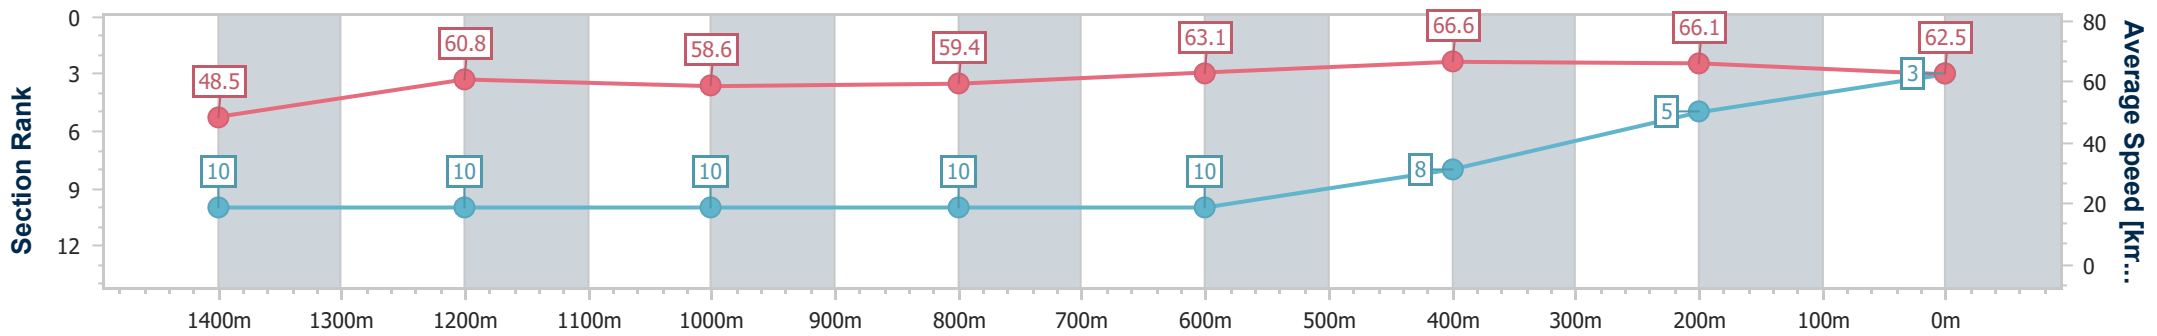

Eagle Farm QLD Professional

Race 6: SEVEN MEMBERS MILE - 1600m

21 December 2024 - 15:13

Track Rating: Good 4, Weather: Fine, Rail Position: +4.5m Entire

BRISBANE RACING CLUB

Section	Overall	1400m	1200m	1000m	800m	600m	400m	200m
Section Times	1:36.29 [3] (0:14.94)	1:21.35 [10] (0:11.88)	1:09.47 [10] (0:12.34)	0:57.13 [10] (0:12.27)	0:44.86 [10] (0:11.50)	0:33.36 [10] (0:10.97)	0:22.39 [8] (0:10.87)	0:11.52 [5] (0:11.52)
Average Speed [km/h]	48.5	60.8	58.6	59.4	63.1	66.6	66.1	62.5
Top Speed [km/h]	60.6	62.7	60.7	60.0	64.8	67.5	67.8	64.5
Avg. Dist. to Rail [m]	12.7	3.8	3.0	2.7	1.2	3.1	8.3	10.2
Avg. Stride Freq. [Hz]	2.1	2.3	2.2	2.3	2.3	2.4	2.5	2.4
Avg. Stride Length [m]	6.5	7.3	7.2	7.2	7.5	7.7	7.4	7.2

- [ ] Ranking at each section and finish
- .-.- No data available at this section
- NA No data available

Horse/Jockey Name	Arts Object
Final Rank	4
Fastest Section Time (Section)	0:11.04 (400m)
Top Speed [km/h] (Section)	66.2 (400m)
Race State	Finished