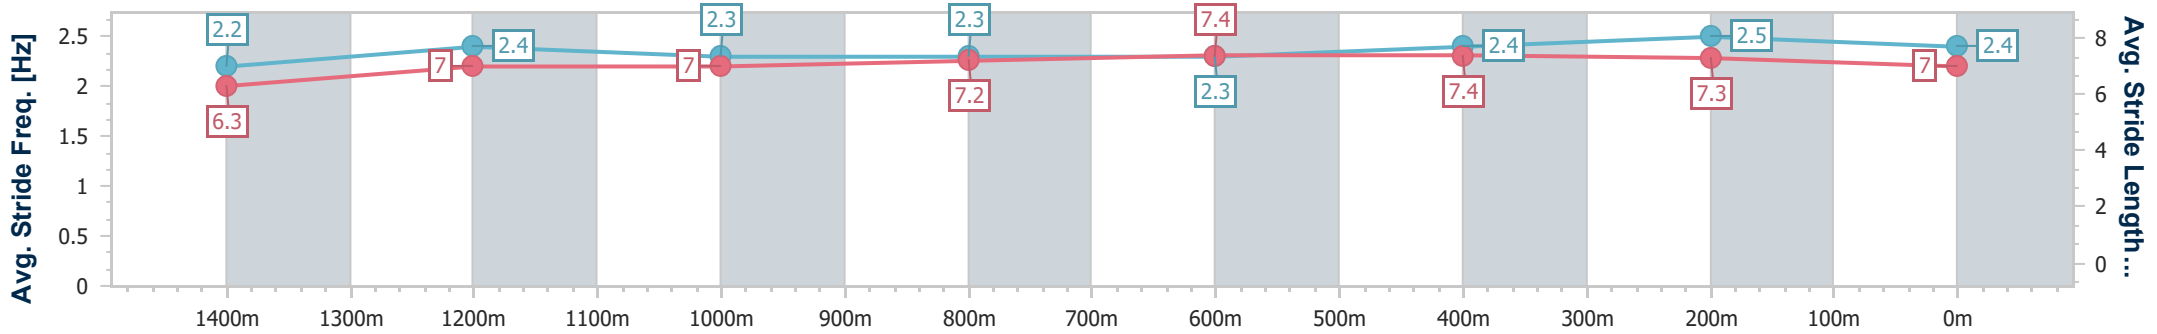

Eagle Farm QLD Professional  
 Race 6: SEVEN MEMBERS MILE - 1600m  
 21 December 2024 - 15:13  
 Track Rating: Good 4, Weather: Fine, Rail Position: +4.5m Entire

BRISBANE  
 RACING CLUB

Section	Overall	1400m	1200m	1000m	800m	600m	400m	200m
Section Times	1:36.75 [8] (0:14.11)	1:22.64 [4] (0:11.88)	1:10.76 [4] (0:12.28)	0:58.48 [4] (0:12.41)	0:46.07 [4] (0:11.64)	0:34.43 [4] (0:11.36)	0:23.07 [4] (0:11.24)	0:11.83 [10] (0:11.83)
Average Speed [km/h]	51.1	60.9	58.8	58.9	62.7	64.6	64.1	61.0
Top Speed [km/h]	64.2	63.6	60.0	61.5	64.2	66.2	65.5	63.1
Avg. Dist. to Rail [m]	7.2	2.6	3.4	3.2	2.8	4.3	8.1	6.8
Avg. Stride Freq. [Hz]	2.2	2.2	2.2	2.2	2.3	2.3	2.3	2.3
Avg. Stride Length [m]	6.5	7.6	7.6	7.6	7.7	7.8	7.6	7.5

- [ ] Ranking at each section and finish
- .-.-.- No data available at this section
- NA No data available

Horse/Jockey Name	Sweet Mercy
Final Rank	9
Fastest Section Time (Section)	0:10.98 (400m)
Top Speed [km/h] (Section)	66.6 (400m)
Race State	Finished

Eagle Farm QLD Professional  
 Race 6: SEVEN MEMBERS MILE - 1600m  
 21 December 2024 - 15:13  
 Track Rating: Good 4, Weather: Fine, Rail Position: +4.5m Entire

BRISBANE  
RACING CLUB

Section	Overall	1400m	1200m	1000m	800m	600m	400m	200m
Section Times	1:36.88 [9] (0:14.28)	1:22.60 [6] (0:11.90)	1:10.70 [5] (0:12.38)	0:58.32 [5] (0:12.39)	0:45.93 [6] (0:11.64)	0:34.29 [6] (0:11.23)	0:23.06 [7] (0:10.98)	0:12.08 [6] (0:12.08)
Average Speed [km/h]	50.5	60.7	58.1	59.0	62.1	64.5	65.4	59.7
Top Speed [km/h]	63.7	63.5	59.7	60.7	63.8	65.5	66.6	63.1
Avg. Dist. to Rail [m]	5.0	2.2	2.7	2.6	1.2	0.7	2.1	2.8
Avg. Stride Freq. [Hz]	2.2	2.4	2.3	2.3	2.3	2.4	2.5	2.4
Avg. Stride Length [m]	6.3	7.0	7.0	7.2	7.4	7.4	7.3	7.0