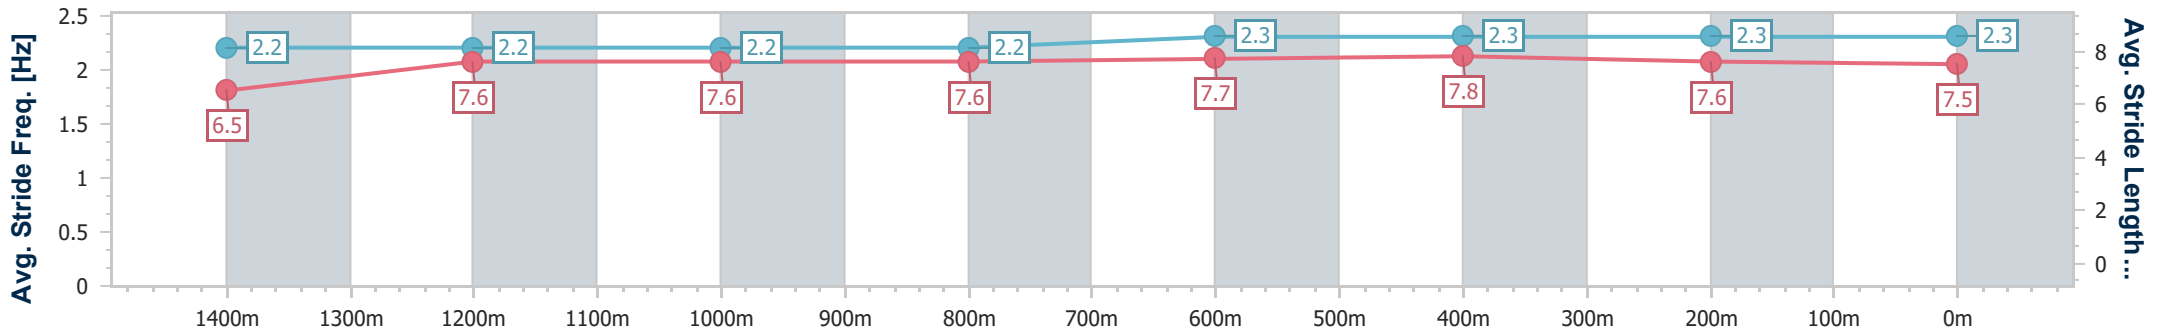

Eagle Farm QLD Professional  
 Race 6: SEVEN MEMBERS MILE - 1600m  
 21 December 2024 - 15:13  
 Track Rating: Good 4, Weather: Fine, Rail Position: +4.5m Entire

BRISBANE  
 RACING CLUB

Section	Overall	1400m	1200m	1000m	800m	600m	400m	200m
Section Times	1:36.69 [7] (0:14.70)	1:21.99 [8] (0:11.85)	1:10.14 [8] (0:12.38)	0:57.76 [8] (0:12.33)	0:45.43 [9] (0:11.58)	0:33.85 [9] (0:11.12)	0:22.73 [10] (0:10.91)	0:11.82 [9] (0:11.82)
Average Speed [km/h]	49.1	60.9	58.3	59.1	62.3	65.2	66.0	60.8
Top Speed [km/h]	62.6	63.4	60.1	60.5	64.4	67.4	67.4	64.2
Avg. Dist. to Rail [m]	10.2	2.5	2.8	2.0	0.4	1.1	4.3	5.8
Avg. Stride Freq. [Hz]	2.1	2.2	2.2	2.2	2.3	2.3	2.4	2.3
Avg. Stride Length [m]	6.5	7.6	7.5	7.4	7.7	7.8	7.6	7.3

- [ ] Ranking at each section and finish
- .-.- No data available at this section
- NA No data available

Horse/Jockey Name	Cashin' Chex
Final Rank	8
Fastest Section Time (Section)	0:11.24 (400m)
Top Speed [km/h] (Section)	66.2 (600m)
Race State	Finished

Eagle Farm QLD Professional  
 Race 6: SEVEN MEMBERS MILE - 1600m  
 21 December 2024 - 15:13  
 Track Rating: Good 4, Weather: Fine, Rail Position: +4.5m Entire

BRISBANE  
 RACING CLUB

Section	Overall	1400m	1200m	1000m	800m	600m	400m	200m
Section Times	1:36.75 [8] (0:14.11)	1:22.64 [4] (0:11.88)	1:10.76 [4] (0:12.28)	0:58.48 [4] (0:12.41)	0:46.07 [4] (0:11.64)	0:34.43 [4] (0:11.36)	0:23.07 [4] (0:11.24)	0:11.83 [10] (0:11.83)
Average Speed [km/h]	51.1	60.9	58.8	58.9	62.7	64.6	64.1	61.0
Top Speed [km/h]	64.2	63.6	60.0	61.5	64.2	66.2	65.5	63.1
Avg. Dist. to Rail [m]	7.2	2.6	3.4	3.2	2.8	4.3	8.1	6.8
Avg. Stride Freq. [Hz]	2.2	2.2	2.2	2.2	2.3	2.3	2.3	2.3
Avg. Stride Length [m]	6.5	7.6	7.6	7.6	7.7	7.8	7.6	7.5