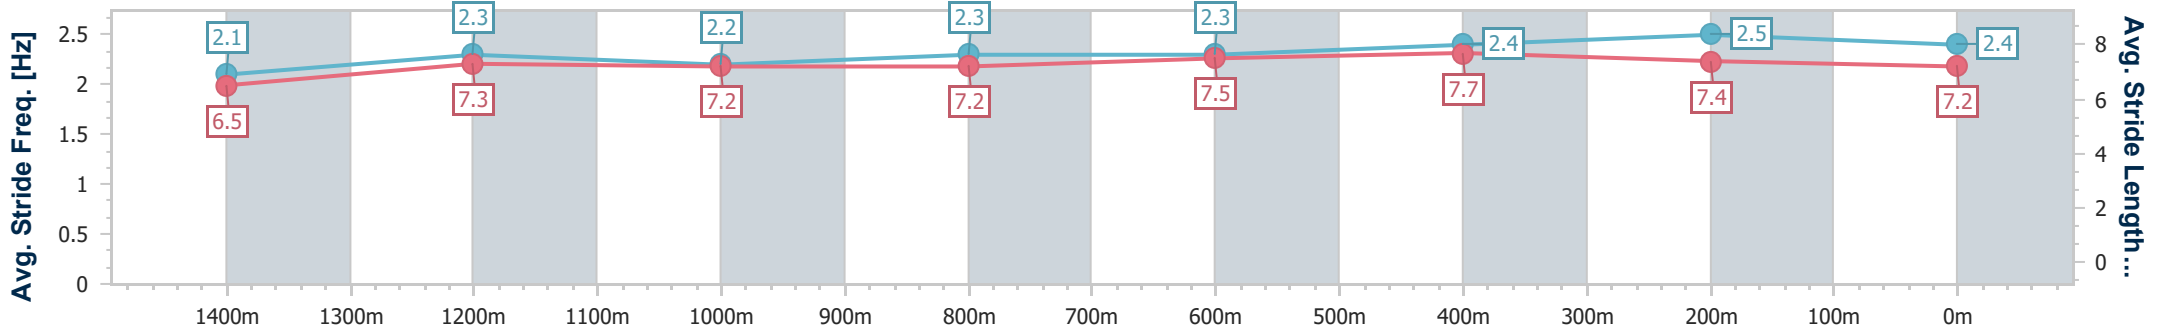

Eagle Farm QLD Professional

Race 6: SEVEN MEMBERS MILE - 1600m

21 December 2024 - 15:13

Track Rating: Good 4, Weather: Fine, Rail Position: +4.5m Entire

BRISBANE RACING CLUB

Section	Overall	1400m	1200m	1000m	800m	600m	400m	200m
Section Times	1:36.29 [3] (0:14.94)	1:21.35 [10] (0:11.88)	1:09.47 [10] (0:12.34)	0:57.13 [10] (0:12.27)	0:44.86 [10] (0:11.50)	0:33.36 [10] (0:10.97)	0:22.39 [8] (0:10.87)	0:11.52 [5] (0:11.52)
Average Speed [km/h]	48.5	60.8	58.6	59.4	63.1	66.6	66.1	62.5
Top Speed [km/h]	60.6	62.7	60.7	60.0	64.8	67.5	67.8	64.5
Avg. Dist. to Rail [m]	12.7	3.8	3.0	2.7	1.2	3.1	8.3	10.2
Avg. Stride Freq. [Hz]	2.1	2.3	2.2	2.3	2.3	2.4	2.5	2.4
Avg. Stride Length [m]	6.5	7.3	7.2	7.2	7.5	7.7	7.4	7.2

- [ ] Ranking at each section and finish
- .-.- No data available at this section
- NA No data available

Horse/Jockey Name	Arts Object
Final Rank	4
Fastest Section Time (Section)	0:11.04 (400m)
Top Speed [km/h] (Section)	66.2 (400m)
Race State	Finished