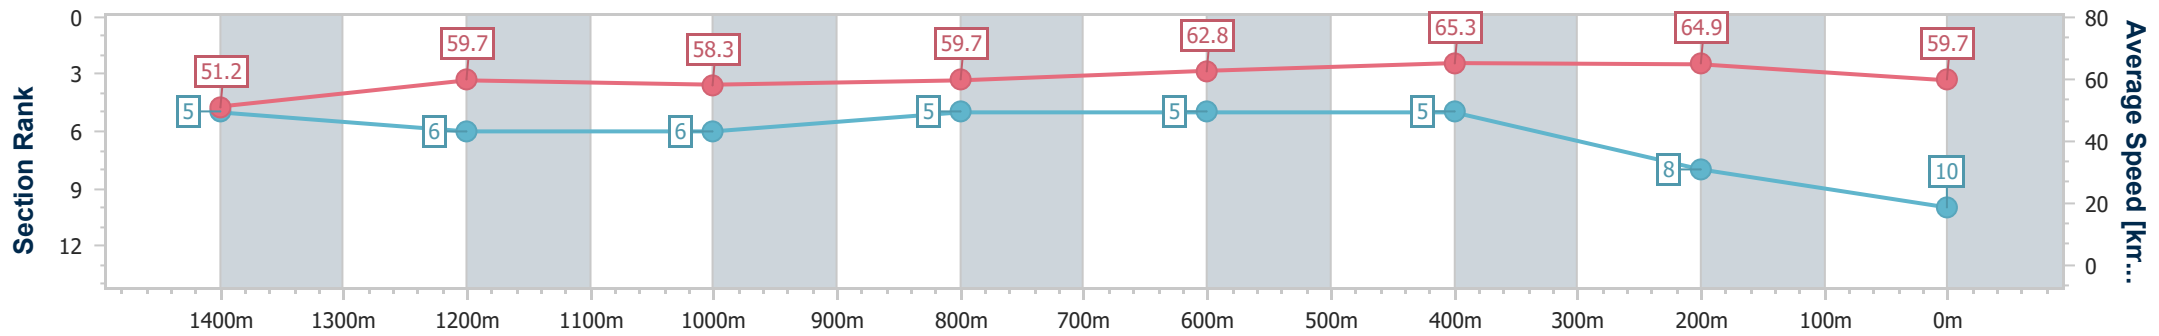

- [ ] Ranking at each section and finish
- .-.- No data available at this section
- NA No data available

Horse/Jockey Name	Encoder
Final Rank	10
Fastest Section Time (Section)	0:11.12 (400m)
Top Speed [km/h] (Section)	66.8 (600m)
Race State	Finished

### Eagle Farm QLD Professional

Race 6: SEVEN MEMBERS MILE - 1600m

21 December 2024 - 15:13

Track Rating: Good 4, Weather: Fine, Rail Position: +4.5m Entire

BRISBANE RACING CLUB

Section	Overall	1400m	1200m	1000m	800m	600m	400m	200m
Section Times	1:36.90 [10] (0:14.11)	1:22.79 [5] (0:12.12)	1:10.67 [6] (0:12.37)	0:58.30 [6] (0:12.32)	0:45.98 [5] (0:11.60)	0:34.38 [5] (0:11.21)	0:23.17 [5] (0:11.12)	0:12.05 [8] (0:12.05)
Average Speed [km/h]	51.2	59.7	58.3	59.7	62.8	65.3	64.9	59.7
Top Speed [km/h]	63.4	62.3	59.7	61.1	65.6	66.8	66.8	62.8
Avg. Dist. to Rail [m]	8.7	4.1	4.7	3.8	2.6	3.7	8.5	7.4
Avg. Stride Freq. [Hz]	2.2	2.2	2.1	2.2	2.3	2.4	2.4	2.3
Avg. Stride Length [m]	6.5	7.7	7.5	7.6	7.7	7.6	7.4	7.2

- [ ] Ranking at each section and finish
- .-.- No data available at this section
- NA No data available