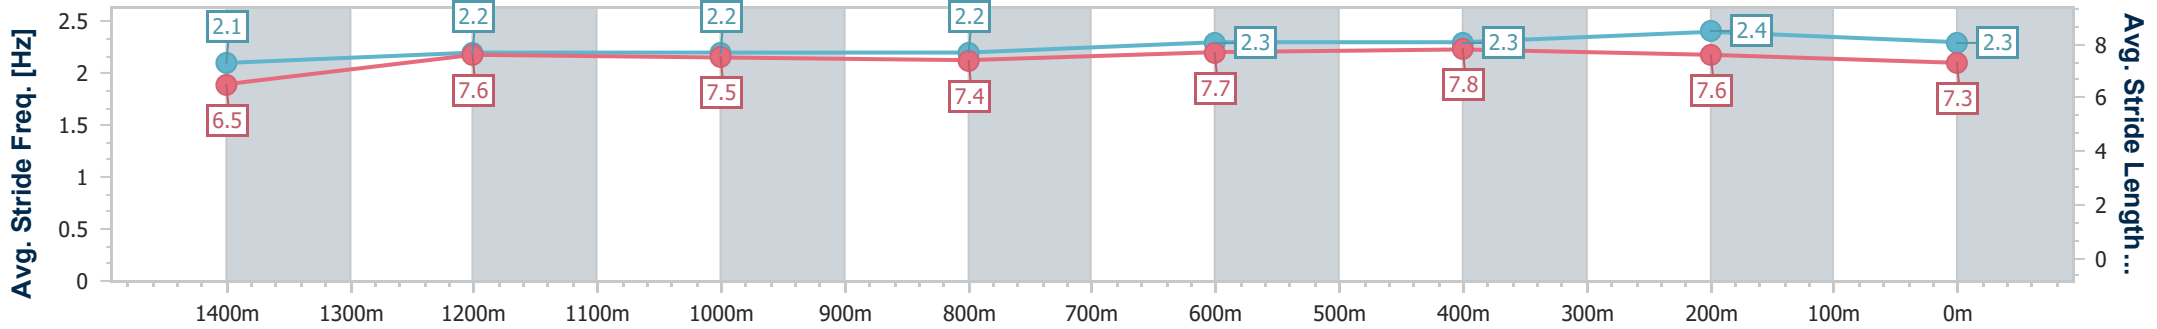

Eagle Farm QLD Professional  
 Race 6: SEVEN MEMBERS MILE - 1600m  
 21 December 2024 - 15:13  
 Track Rating: Good 4, Weather: Fine, Rail Position: +4.5m Entire

BRISBANE  
 RACING CLUB

Section	Overall	1400m	1200m	1000m	800m	600m	400m	200m
Section Times	1:36.67 [6] (0:14.78)	1:21.89 [9] (0:11.81)	1:10.08 [9] (0:12.35)	0:57.73 [9] (0:12.29)	0:45.44 [8] (0:11.55)	0:33.89 [8] (0:11.17)	0:22.72 [9] (0:10.87)	0:11.85 [7] (0:11.85)
Average Speed [km/h]	48.9	61.3	58.3	59.3	62.4	65.1	66.4	60.8
Top Speed [km/h]	61.2	63.2	60.2	60.2	64.1	66.3	67.3	64.5
Avg. Dist. to Rail [m]	10.1	2.6	2.6	2.8	0.6	2.0	8.0	7.9
Avg. Stride Freq. [Hz]	2.2	2.3	2.3	2.3	2.3	2.3	2.4	2.3
Avg. Stride Length [m]	6.2	7.3	7.2	7.3	7.6	7.7	7.8	7.4

- [ ] Ranking at each section and finish
- .-.- No data available at this section
- NA No data available

Horse/Jockey Name	Koruto
Final Rank	7
Fastest Section Time (Section)	0:10.91 (400m)
Top Speed [km/h] (Section)	67.4 (600m)
Race State	Finished

Eagle Farm QLD Professional  
 Race 6: SEVEN MEMBERS MILE - 1600m  
 21 December 2024 - 15:13  
 Track Rating: Good 4, Weather: Fine, Rail Position: +4.5m Entire

BRISBANE  
 RACING CLUB

Section	Overall	1400m	1200m	1000m	800m	600m	400m	200m
Section Times	1:36.69 [7] (0:14.70)	1:21.99 [8] (0:11.85)	1:10.14 [8] (0:12.38)	0:57.76 [8] (0:12.33)	0:45.43 [9] (0:11.58)	0:33.85 [9] (0:11.12)	0:22.73 [10] (0:10.91)	0:11.82 [9] (0:11.82)
Average Speed [km/h]	49.1	60.9	58.3	59.1	62.3	65.2	66.0	60.8
Top Speed [km/h]	62.6	63.4	60.1	60.5	64.4	67.4	67.4	64.2
Avg. Dist. to Rail [m]	10.2	2.5	2.8	2.0	0.4	1.1	4.3	5.8
Avg. Stride Freq. [Hz]	2.1	2.2	2.2	2.2	2.3	2.3	2.4	2.3
Avg. Stride Length [m]	6.5	7.6	7.5	7.4	7.7	7.8	7.6	7.3