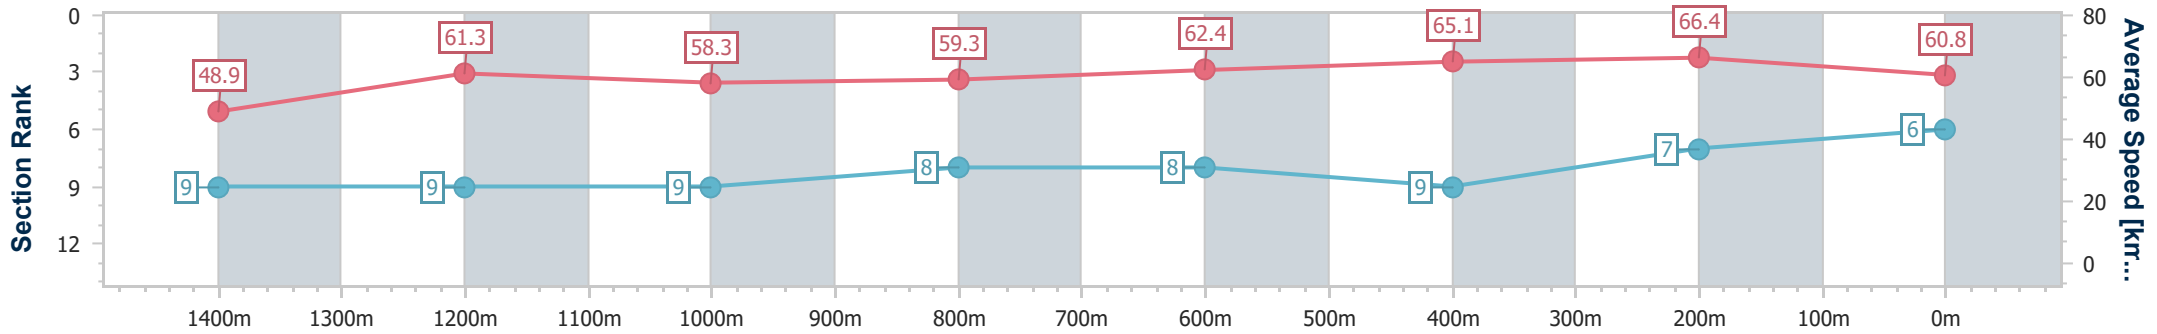

- [ ] Ranking at each section and finish
- .-.- No data available at this section
- NA No data available

Horse/Jockey Name	Tannhauser
Final Rank	6
Fastest Section Time (Section)	0:10.87 (400m)
Top Speed [km/h] (Section)	67.3 (400m)
Race State	Finished

Eagle Farm QLD Professional  
 Race 6: SEVEN MEMBERS MILE - 1600m  
 21 December 2024 - 15:13  
 Track Rating: Good 4, Weather: Fine, Rail Position: +4.5m Entire

BRISBANE  
 RACING CLUB

Section	Overall	1400m	1200m	1000m	800m	600m	400m	200m
Section Times	1:36.67 [6] (0:14.78)	1:21.89 [9] (0:11.81)	1:10.08 [9] (0:12.35)	0:57.73 [9] (0:12.29)	0:45.44 [8] (0:11.55)	0:33.89 [8] (0:11.17)	0:22.72 [9] (0:10.87)	0:11.85 [7] (0:11.85)
Average Speed [km/h]	48.9	61.3	58.3	59.3	62.4	65.1	66.4	60.8
Top Speed [km/h]	61.2	63.2	60.2	60.2	64.1	66.3	67.3	64.5
Avg. Dist. to Rail [m]	10.1	2.6	2.6	2.8	0.6	2.0	8.0	7.9
Avg. Stride Freq. [Hz]	2.2	2.3	2.3	2.3	2.3	2.3	2.4	2.3
Avg. Stride Length [m]	6.2	7.3	7.2	7.3	7.6	7.7	7.8	7.4