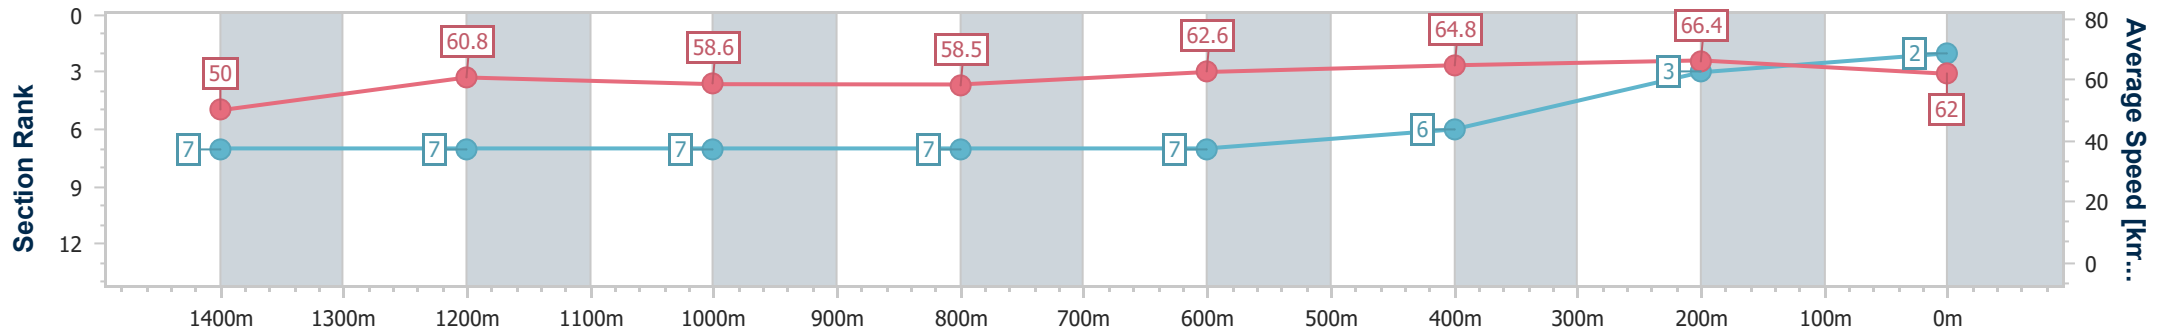

Horse/Jockey Name	Junipal
Final Rank	2
Fastest Section Time (Section)	0:10.88 (400m)
Top Speed [km/h] (Section)	67.5 (400m)
Race State	Finished

Eagle Farm QLD Professional
Race 6: SEVEN MEMBERS MILE - 1600m
21 December 2024 - 15:13
Track Rating: Good 4, Weather: Fine, Rail Position: +4.5m Entire

BRISBANE
RACING CLUB

Section	Overall	1400m	1200m	1000m	800m	600m	400m	200m
Section Times	1:36.21 [2] (0:14.42)	1:21.79 [7] (0:11.89)	1:09.90 [7] (0:12.34)	0:57.56 [7] (0:12.44)	0:45.12 [7] (0:11.56)	0:33.56 [7] (0:11.08)	0:22.48 [6] (0:10.88)	0:11.60 [3] (0:11.60)
Average Speed [km/h]	50.0	60.8	58.6	58.5	62.6	64.8	66.4	62.0
Top Speed [km/h]	63.4	63.4	60.2	60.5	64.0	67.1	67.5	65.0
Avg. Dist. to Rail [m]	8.7	3.2	3.6	3.1	0.8	1.0	5.2	5.8
Avg. Stride Freq. [Hz]	--	--	--	--	--	--	--	--
Avg. Stride Length [m]	--	--	--	--	--	--	--	--

- [ ] Ranking at each section and finish
- --- No data available at this section
- NA No data available