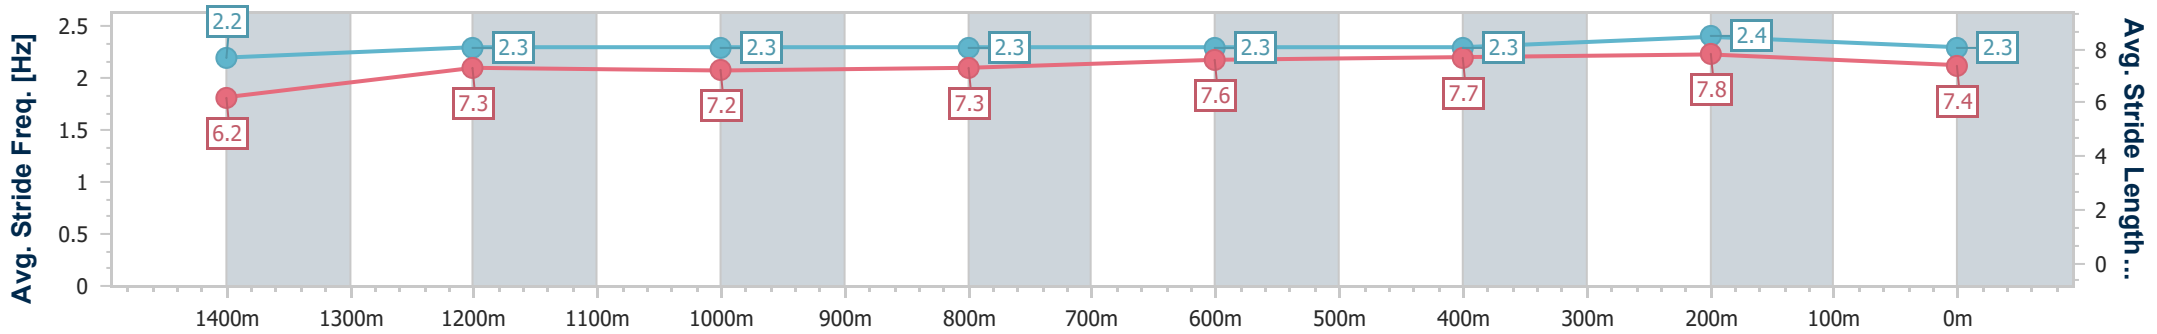

Eagle Farm QLD Professional  
 Race 6: SEVEN MEMBERS MILE - 1600m  
 21 December 2024 - 15:13  
 Track Rating: Good 4, Weather: Fine, Rail Position: +4.5m Entire

BRISBANE  
 RACING CLUB

Section	Overall	1400m	1200m	1000m	800m	600m	400m	200m
Section Times	1:36.56 [5] (0:14.04)	1:22.52 [3] (0:11.85)	1:10.67 [3] (0:12.32)	0:58.35 [3] (0:12.42)	0:45.93 [3] (0:11.64)	0:34.29 [3] (0:11.30)	0:22.99 [3] (0:11.10)	0:11.89 [4] (0:11.89)
Average Speed [km/h]	51.5	60.8	58.6	58.5	61.8	63.9	64.9	60.7
Top Speed [km/h]	63.2	63.3	59.3	59.8	63.4	65.8	66.4	63.5
Avg. Dist. to Rail [m]	6.0	2.4	2.6	2.1	0.5	1.2	4.8	3.2
Avg. Stride Freq. [Hz]	2.3	2.3	2.2	2.2	2.2	2.3	2.3	2.3
Avg. Stride Length [m]	6.2	7.2	7.3	7.3	7.6	7.7	7.7	7.4

- [ ] Ranking at each section and finish
- .-.- No data available at this section
- NA No data available

Horse/Jockey Name	Tannhauser
Final Rank	6
Fastest Section Time (Section)	0:10.87 (400m)
Top Speed [km/h] (Section)	67.3 (400m)
Race State	Finished

Eagle Farm QLD Professional  
 Race 6: SEVEN MEMBERS MILE - 1600m  
 21 December 2024 - 15:13  
 Track Rating: Good 4, Weather: Fine, Rail Position: +4.5m Entire

BRISBANE  
 RACING CLUB

Section	Overall	1400m	1200m	1000m	800m	600m	400m	200m
Section Times	1:36.67 [6] (0:14.78)	1:21.89 [9] (0:11.81)	1:10.08 [9] (0:12.35)	0:57.73 [9] (0:12.29)	0:45.44 [8] (0:11.55)	0:33.89 [8] (0:11.17)	0:22.72 [9] (0:10.87)	0:11.85 [7] (0:11.85)
Average Speed [km/h]	48.9	61.3	58.3	59.3	62.4	65.1	66.4	60.8
Top Speed [km/h]	61.2	63.2	60.2	60.2	64.1	66.3	67.3	64.5
Avg. Dist. to Rail [m]	10.1	2.6	2.6	2.8	0.6	2.0	8.0	7.9
Avg. Stride Freq. [Hz]	2.2	2.3	2.3	2.3	2.3	2.3	2.4	2.3
Avg. Stride Length [m]	6.2	7.3	7.2	7.3	7.6	7.7	7.8	7.4