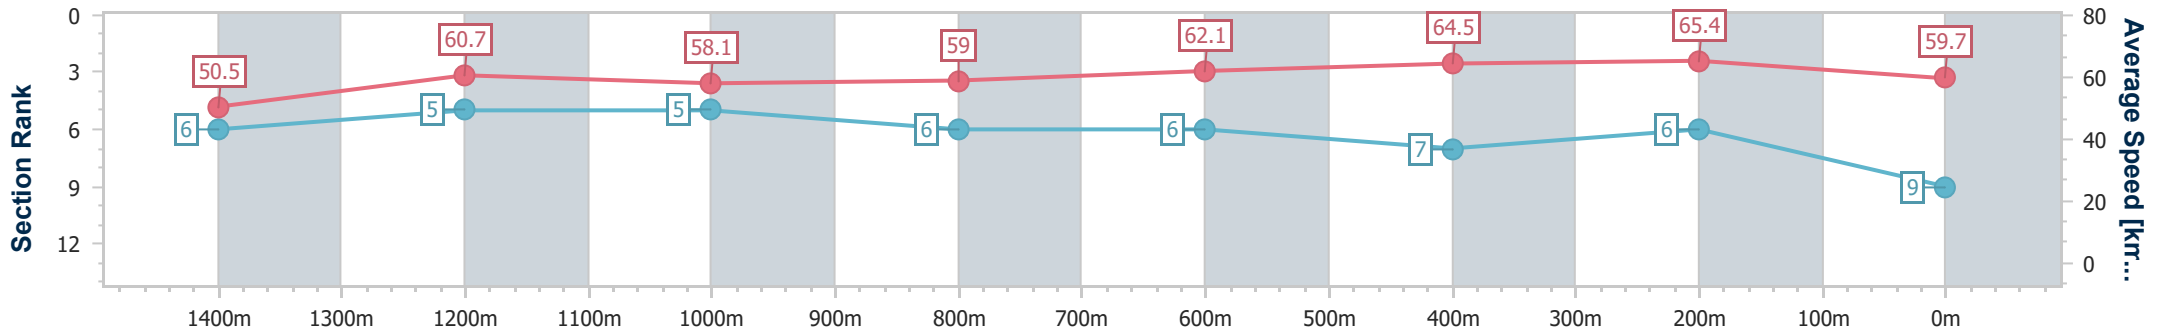

Eagle Farm QLD Professional  
 Race 6: SEVEN MEMBERS MILE - 1600m  
 21 December 2024 - 15:13  
 Track Rating: Good 4, Weather: Fine, Rail Position: +4.5m Entire

BRISBANE  
 RACING CLUB

Section	Overall	1400m	1200m	1000m	800m	600m	400m	200m
Section Times	1:36.75 [8] (0:14.11)	1:22.64 [4] (0:11.88)	1:10.76 [4] (0:12.28)	0:58.48 [4] (0:12.41)	0:46.07 [4] (0:11.64)	0:34.43 [4] (0:11.36)	0:23.07 [4] (0:11.24)	0:11.83 [10] (0:11.83)
Average Speed [km/h]	51.1	60.9	58.8	58.9	62.7	64.6	64.1	61.0
Top Speed [km/h]	64.2	63.6	60.0	61.5	64.2	66.2	65.5	63.1
Avg. Dist. to Rail [m]	7.2	2.6	3.4	3.2	2.8	4.3	8.1	6.8
Avg. Stride Freq. [Hz]	2.2	2.2	2.2	2.2	2.3	2.3	2.3	2.3
Avg. Stride Length [m]	6.5	7.6	7.6	7.6	7.7	7.8	7.6	7.5

- [ ] Ranking at each section and finish
- .-.-.- No data available at this section
- NA No data available

Horse/Jockey Name	Sweet Mercy
Final Rank	9
Fastest Section Time (Section)	0:10.98 (400m)
Top Speed [km/h] (Section)	66.6 (400m)
Race State	Finished

Eagle Farm QLD Professional  
 Race 6: SEVEN MEMBERS MILE - 1600m  
 21 December 2024 - 15:13  
 Track Rating: Good 4, Weather: Fine, Rail Position: +4.5m Entire

BRISBANE  
RACING CLUB

Section	Overall	1400m	1200m	1000m	800m	600m	400m	200m
Section Times	1:36.88 [9] (0:14.28)	1:22.60 [6] (0:11.90)	1:10.70 [5] (0:12.38)	0:58.32 [5] (0:12.39)	0:45.93 [6] (0:11.64)	0:34.29 [6] (0:11.23)	0:23.06 [7] (0:10.98)	0:12.08 [6] (0:12.08)
Average Speed [km/h]	50.5	60.7	58.1	59.0	62.1	64.5	65.4	59.7
Top Speed [km/h]	63.7	63.5	59.7	60.7	63.8	65.5	66.6	63.1
Avg. Dist. to Rail [m]	5.0	2.2	2.7	2.6	1.2	0.7	2.1	2.8
Avg. Stride Freq. [Hz]	2.2	2.4	2.3	2.3	2.3	2.4	2.5	2.4
Avg. Stride Length [m]	6.3	7.0	7.0	7.2	7.4	7.4	7.3	7.0