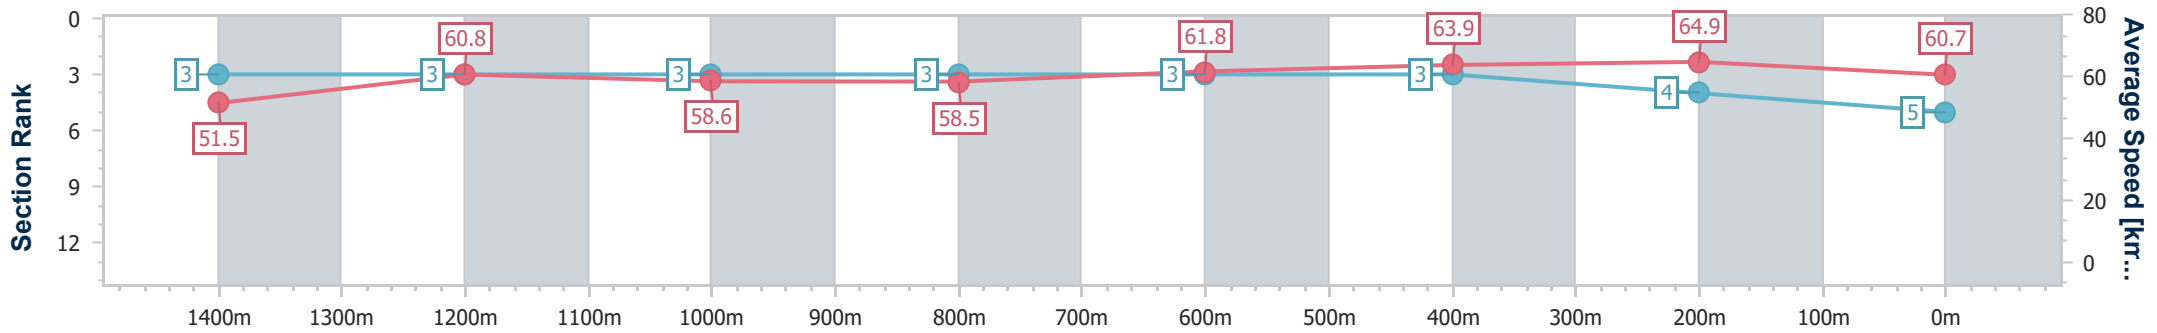

- [ ] Ranking at each section and finish
- .-.- No data available at this section
- NA No data available

Horse/Jockey Name	Captain Fenkel
Final Rank	5
Fastest Section Time (Section)	0:11.10 (400m)
Top Speed [km/h] (Section)	66.4 (400m)
Race State	Finished

Eagle Farm QLD Professional  
 Race 6: SEVEN MEMBERS MILE - 1600m  
 21 December 2024 - 15:13  
 Track Rating: Good 4, Weather: Fine, Rail Position: +4.5m Entire

BRISBANE  
 RACING CLUB

Section	Overall	1400m	1200m	1000m	800m	600m	400m	200m
Section Times	1:36.56 [5] (0:14.04)	1:22.52 [3] (0:11.85)	1:10.67 [3] (0:12.32)	0:58.35 [3] (0:12.42)	0:45.93 [3] (0:11.64)	0:34.29 [3] (0:11.30)	0:22.99 [3] (0:11.10)	0:11.89 [4] (0:11.89)
Average Speed [km/h]	51.5	60.8	58.6	58.5	61.8	63.9	64.9	60.7
Top Speed [km/h]	63.2	63.3	59.3	59.8	63.4	65.8	66.4	63.5
Avg. Dist. to Rail [m]	6.0	2.4	2.6	2.1	0.5	1.2	4.8	3.2
Avg. Stride Freq. [Hz]	2.3	2.3	2.2	2.2	2.2	2.3	2.3	2.3
Avg. Stride Length [m]	6.2	7.2	7.3	7.3	7.6	7.7	7.7	7.4