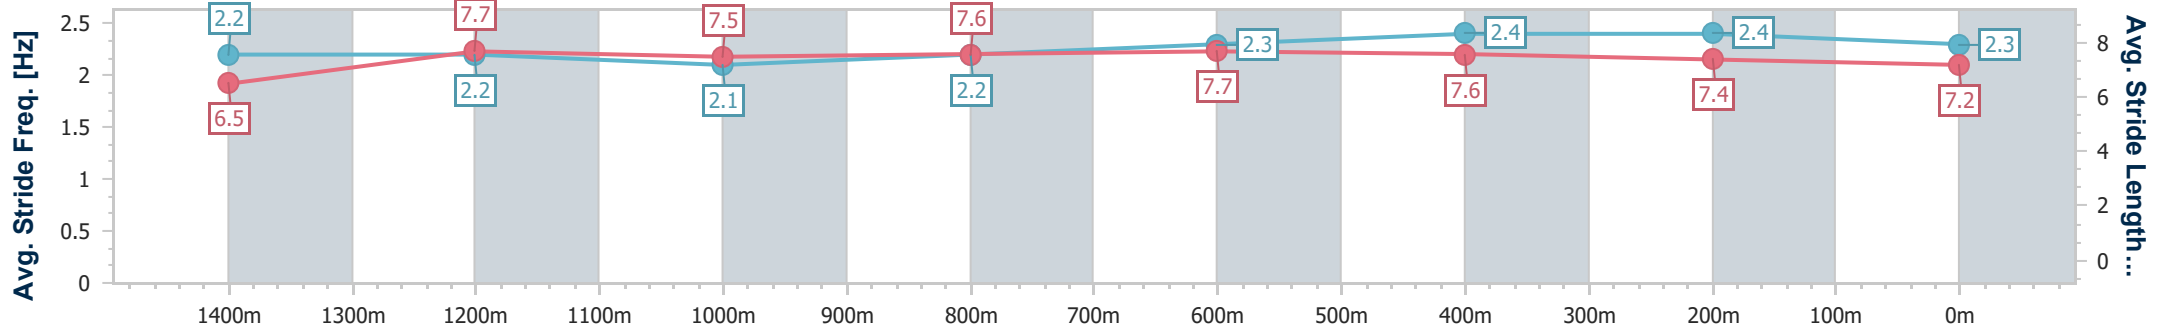

- [ ] Ranking at each section and finish
- .-.- No data available at this section
- NA No data available

Horse/Jockey Name	Encoder
Final Rank	10
Fastest Section Time (Section)	0:11.12 (400m)
Top Speed [km/h] (Section)	66.8 (600m)
Race State	Finished

### Eagle Farm QLD Professional

Race 6: SEVEN MEMBERS MILE - 1600m

21 December 2024 - 15:13

Track Rating: Good 4, Weather: Fine, Rail Position: +4.5m Entire

BRISBANE RACING CLUB

Section	Overall	1400m	1200m	1000m	800m	600m	400m	200m
Section Times	1:36.90 [10] (0:14.11)	1:22.79 [5] (0:12.12)	1:10.67 [6] (0:12.37)	0:58.30 [6] (0:12.32)	0:45.98 [5] (0:11.60)	0:34.38 [5] (0:11.21)	0:23.17 [5] (0:11.12)	0:12.05 [8] (0:12.05)
Average Speed [km/h]	51.2	59.7	58.3	59.7	62.8	65.3	64.9	59.7
Top Speed [km/h]	63.4	62.3	59.7	61.1	65.6	66.8	66.8	62.8
Avg. Dist. to Rail [m]	8.7	4.1	4.7	3.8	2.6	3.7	8.5	7.4
Avg. Stride Freq. [Hz]	2.2	2.2	2.1	2.2	2.3	2.4	2.4	2.3
Avg. Stride Length [m]	6.5	7.7	7.5	7.6	7.7	7.6	7.4	7.2

- [ ] Ranking at each section and finish
- .-.- No data available at this section
- NA No data available