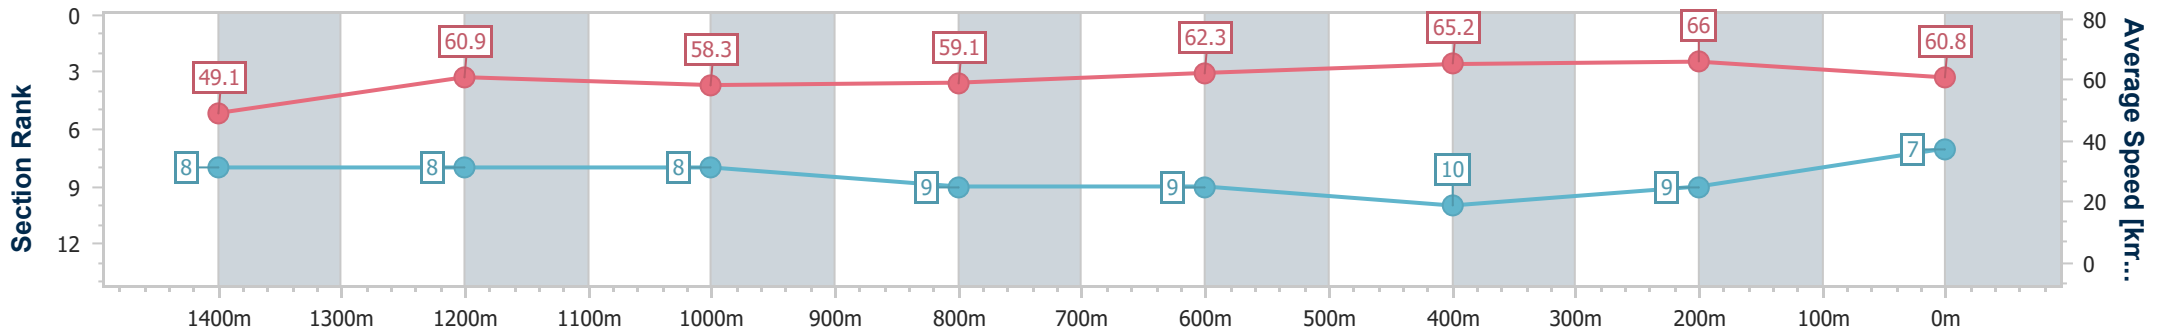

Eagle Farm QLD Professional  
 Race 6: SEVEN MEMBERS MILE - 1600m  
 21 December 2024 - 15:13  
 Track Rating: Good 4, Weather: Fine, Rail Position: +4.5m Entire

BRISBANE  
 RACING CLUB

Section	Overall	1400m	1200m	1000m	800m	600m	400m	200m
Section Times	1:36.67 [6] (0:14.78)	1:21.89 [9] (0:11.81)	1:10.08 [9] (0:12.35)	0:57.73 [9] (0:12.29)	0:45.44 [8] (0:11.55)	0:33.89 [8] (0:11.17)	0:22.72 [9] (0:10.87)	0:11.85 [7] (0:11.85)
Average Speed [km/h]	48.9	61.3	58.3	59.3	62.4	65.1	66.4	60.8
Top Speed [km/h]	61.2	63.2	60.2	60.2	64.1	66.3	67.3	64.5
Avg. Dist. to Rail [m]	10.1	2.6	2.6	2.8	0.6	2.0	8.0	7.9
Avg. Stride Freq. [Hz]	2.2	2.3	2.3	2.3	2.3	2.3	2.4	2.3
Avg. Stride Length [m]	6.2	7.3	7.2	7.3	7.6	7.7	7.8	7.4

- [ ] Ranking at each section and finish
- .-.- No data available at this section
- NA No data available

Horse/Jockey Name	Koruto
Final Rank	7
Fastest Section Time (Section)	0:10.91 (400m)
Top Speed [km/h] (Section)	67.4 (600m)
Race State	Finished

Eagle Farm QLD Professional  
 Race 6: SEVEN MEMBERS MILE - 1600m  
 21 December 2024 - 15:13  
 Track Rating: Good 4, Weather: Fine, Rail Position: +4.5m Entire

BRISBANE  
 RACING CLUB

Section	Overall	1400m	1200m	1000m	800m	600m	400m	200m
Section Times	1:36.69 [7] (0:14.70)	1:21.99 [8] (0:11.85)	1:10.14 [8] (0:12.38)	0:57.76 [8] (0:12.33)	0:45.43 [9] (0:11.58)	0:33.85 [9] (0:11.12)	0:22.73 [10] (0:10.91)	0:11.82 [9] (0:11.82)
Average Speed [km/h]	49.1	60.9	58.3	59.1	62.3	65.2	66.0	60.8
Top Speed [km/h]	62.6	63.4	60.1	60.5	64.4	67.4	67.4	64.2
Avg. Dist. to Rail [m]	10.2	2.5	2.8	2.0	0.4	1.1	4.3	5.8
Avg. Stride Freq. [Hz]	2.1	2.2	2.2	2.2	2.3	2.3	2.4	2.3
Avg. Stride Length [m]	6.5	7.6	7.5	7.4	7.7	7.8	7.6	7.3