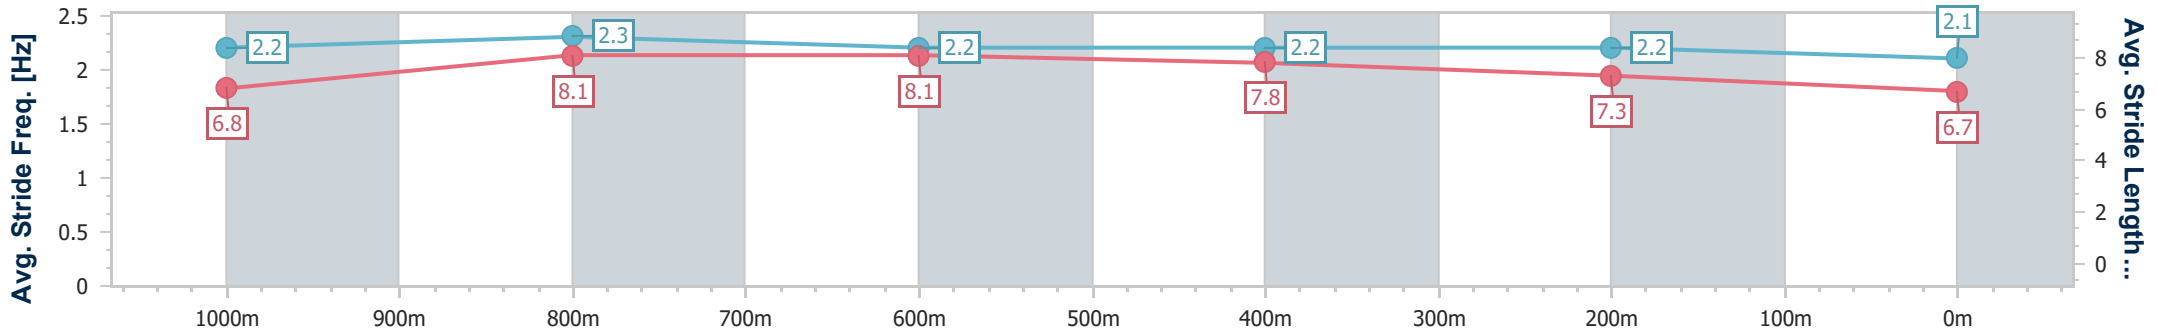

Eagle Farm QLD Professional
 Race 7: MAGIC MILLIONS B.J. MCLACHLAN STAKES - 1200m
 21 December 2024 - 15:48
 Track Rating: Good 4, Weather: Fine, Rail Position: +4.5m Entire

BRISBANE
 RACING CLUB

Section	Overall	1000m	800m	600m	400m	200m
Section Times	1:12.90 [12] (0:14.10)	0:58.80 [12] (0:11.20)	0:47.60 [12] (0:11.22)	0:36.38 [11] (0:11.38)	0:25.00 [11] (0:11.84)	0:13.16 [12] (0:13.16)
Average Speed [km/h]	51.1	65.1	64.5	63.8	60.8	54.7
Top Speed [km/h]	65.1	65.7	65.4	65.3	63.7	58.6
Avg. Dist. to Rail [m]	3.3	2.4	1.8	1.5	3.2	1.5
Avg. Stride Freq. [Hz]	2.4	2.5	2.4	2.4	2.3	2.2
Avg. Stride Length [m]	6.0	7.3	7.4	7.4	7.3	6.8

- [] Ranking at each section and finish
- .-.- No data available at this section
- NA No data available

Horse/Jockey Name	Hi Barbie
Final Rank	13
Fastest Section Time (Section)	0:11.05 (1000m)
Top Speed [km/h] (Section)	69.1 (Overall)
Race State	Finished

Eagle Farm QLD Professional
 Race 7: MAGIC MILLIONS B.J. MCLACHLAN STAKES - 1200m
 21 December 2024 - 15:48
 Track Rating: Good 4, Weather: Fine, Rail Position: +4.5m Entire

BRISBANE
 RACING CLUB

Section	Overall	1000m	800m	600m	400m	200m
Section Times	1:13.85 [13] (0:13.17)	1:00.68 [3] (0:11.05)	0:49.63 [1] (0:11.36)	0:38.27 [2] (0:11.56)	0:26.71 [1] (0:12.31)	0:14.40 [10] (0:14.40)
Average Speed [km/h]	54.8	66.8	63.9	62.9	58.5	50.0
Top Speed [km/h]	69.1	68.6	64.8	63.5	61.8	55.0
Avg. Dist. to Rail [m]	7.3	4.2	2.5	2.0	2.8	1.3
Avg. Stride Freq. [Hz]	2.2	2.3	2.2	2.2	2.2	2.1
Avg. Stride Length [m]	6.8	8.1	8.1	7.8	7.3	6.7