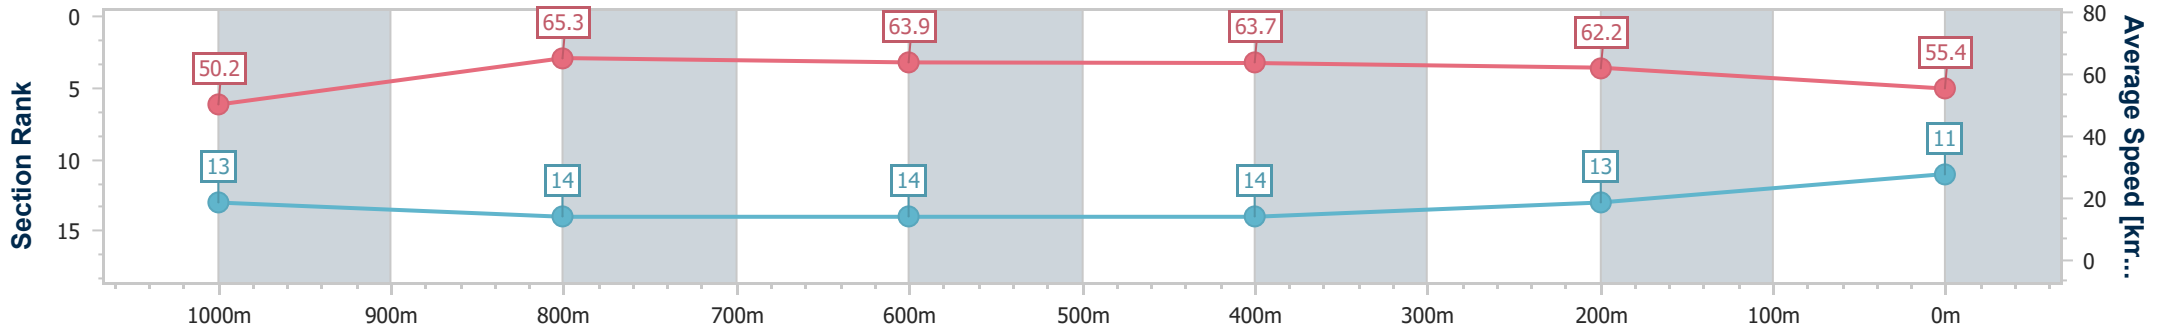

Horse/Jockey Name	Egyptian Goddess
Final Rank	11
Fastest Section Time (Section)	0:11.12 (1000m)
Top Speed [km/h] (Section)	66.6 (1000m)
Race State	Finished

Eagle Farm QLD Professional
Race 7: MAGIC MILLIONS B.J. MCLACHLAN STAKES - 1200m
21 December 2024 - 15:48
Track Rating: Good 4, Weather: Fine, Rail Position: +4.5m Entire

BRISBANE
RACING CLUB

Section	Overall	1000m	800m	600m	400m	200m
Section Times	1:12.74 [11] (0:14.35)	0:58.39 [13] (0:11.12)	0:47.27 [14] (0:11.31)	0:35.96 [14] (0:11.39)	0:24.57 [14] (0:11.59)	0:12.98 [13] (0:12.98)
Average Speed [km/h]	50.2	65.3	63.9	63.7	62.2	55.4
Top Speed [km/h]	66.1	66.6	66.3	64.1	63.7	59.7
Avg. Dist. to Rail [m]	1.3	1.4	1.4	1.5	5.4	6.1
Avg. Stride Freq. [Hz]	2.4	2.5	2.5	2.5	2.5	2.4
Avg. Stride Length [m]	5.9	7.1	7.1	7.2	6.9	6.5

- [ ] Ranking at each section and finish
- -.-.- No data available at this section
- NA No data available