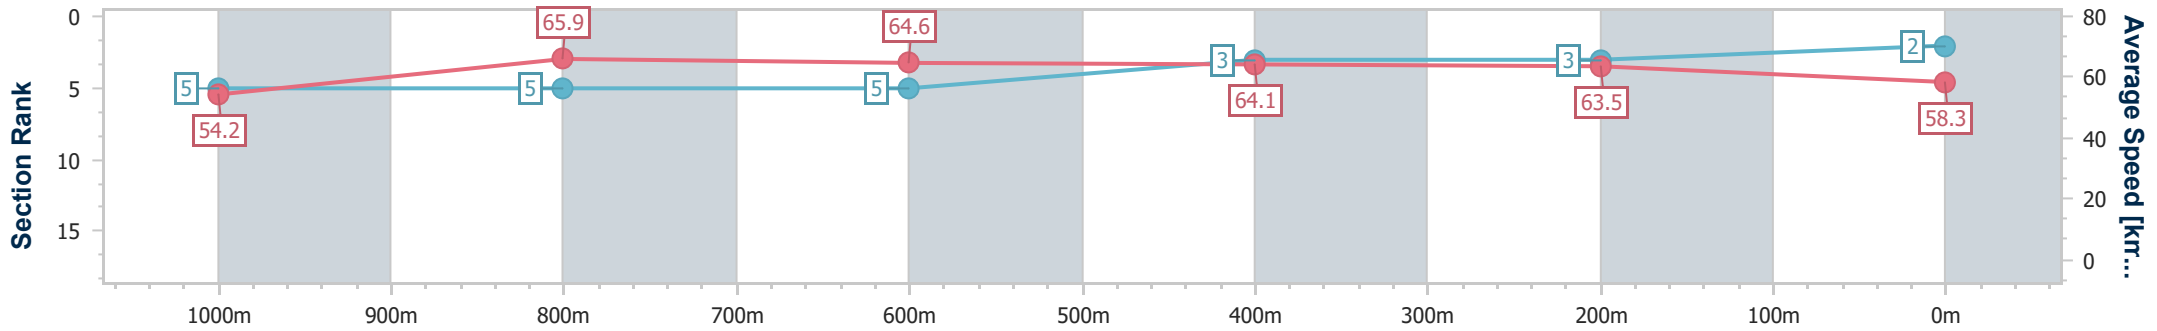

Horse/Jockey Name	Cool Archie
Final Rank	2
Fastest Section Time (Section)	0:11.20 (1000m)
Top Speed [km/h] (Section)	68.0 (1000m)
Race State	Finished

Eagle Farm QLD Professional
Race 7: MAGIC MILLIONS B.J. MCLACHLAN STAKES - 1200m
21 December 2024 - 15:48
Track Rating: Good 4, Weather: Fine, Rail Position: +4.5m Entire

BRISBANE
RACING CLUB

Section	Overall	1000m	800m	600m	400m	200m
Section Times	1:11.11 [2] (0:13.36)	0:57.75 [5] (0:11.20)	0:46.55 [5] (0:11.36)	0:35.19 [5] (0:11.48)	0:23.71 [3] (0:11.38)	0:12.33 [3] (0:12.33)
Average Speed [km/h]	54.2	65.9	64.6	64.1	63.5	58.3
Top Speed [km/h]	67.6	68.0	66.3	65.0	65.0	60.9
Avg. Dist. to Rail [m]	10.6	5.3	4.2	4.4	5.0	3.9
Avg. Stride Freq. [Hz]	2.4	2.4	2.3	2.3	2.4	2.3
Avg. Stride Length [m]	6.4	7.6	7.6	7.6	7.3	7.0

- [ ] Ranking at each section and finish
- -.-.- No data available at this section
- NA No data available