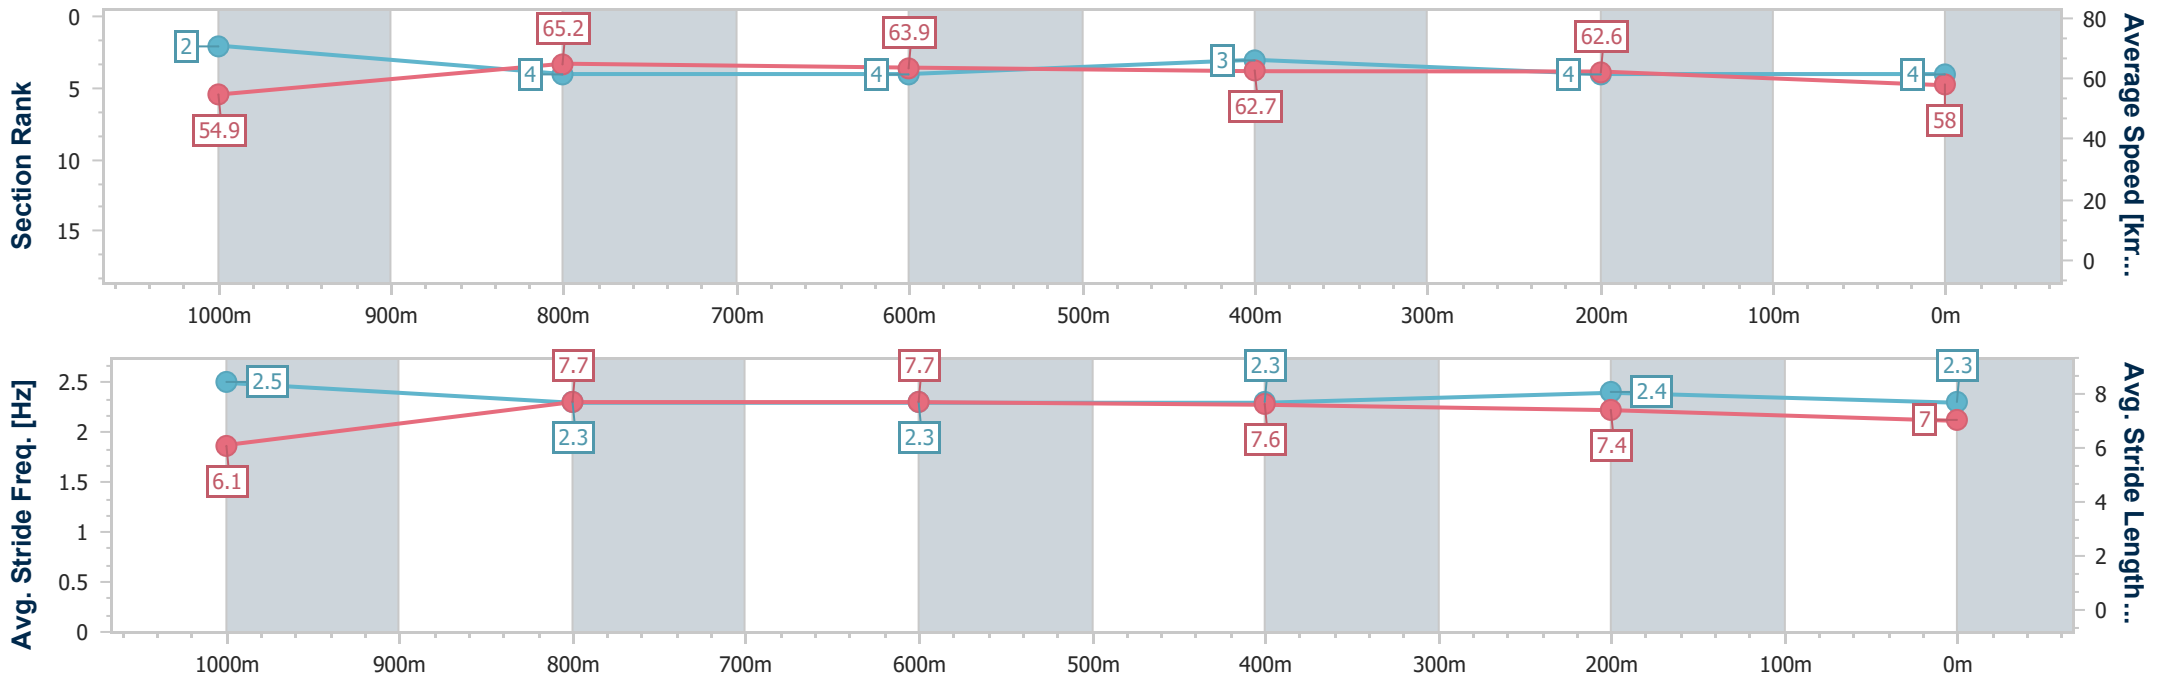

Horse/Jockey Name	Secret Sort
Final Rank	4
Fastest Section Time (Section)	0:11.28 (1000m)
Top Speed [km/h] (Section)	68.6 (Overall)
Race State	Finished

Eagle Farm QLD Professional
Race 7: MAGIC MILLIONS B.J. MCLACHLAN STAKES - 1200m
21 December 2024 - 15:48
Track Rating: Good 4, Weather: Fine, Rail Position: +4.5m Entire

BRISBANE
RACING CLUB

Section	Overall	1000m	800m	600m	400m	200m
Section Times	1:11.31 [4] (0:13.17)	0:58.14 [2] (0:11.28)	0:46.86 [4] (0:11.40)	0:35.46 [4] (0:11.55)	0:23.91 [3] (0:11.48)	0:12.43 [4] (0:12.43)
Average Speed [km/h]	54.9	65.2	63.9	62.7	62.6	58.0
Top Speed [km/h]	68.6	66.9	65.1	63.6	64.7	61.4
Avg. Dist. to Rail [m]	7.5	4.7	2.3	1.0	0.5	1.0
Avg. Stride Freq. [Hz]	2.5	2.3	2.3	2.3	2.4	2.3
Avg. Stride Length [m]	6.1	7.7	7.7	7.6	7.4	7.0

- [ ] Ranking at each section and finish
- -.-.- No data available at this section
- NA No data available