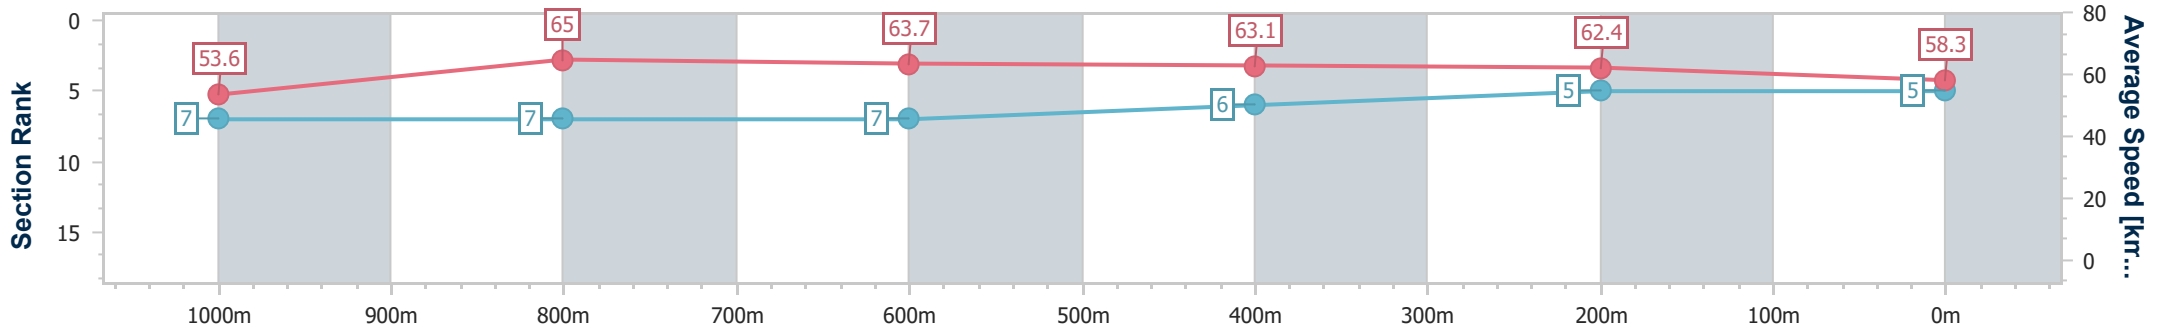

Horse/Jockey Name	The Bear
Final Rank	5
Fastest Section Time (Section)	0:11.22 (1000m)
Top Speed [km/h] (Section)	66.0 (1000m)
Race State	Finished

Eagle Farm QLD Professional
Race 7: MAGIC MILLIONS B.J. MCLACHLAN STAKES - 1200m
21 December 2024 - 15:48
Track Rating: Good 4, Weather: Fine, Rail Position: +4.5m Entire

BRISBANE
RACING CLUB

Section	Overall	1000m	800m	600m	400m	200m
Section Times	1:11.38 [5] (0:13.48)	0:57.90 [7] (0:11.22)	0:46.68 [7] (0:11.35)	0:35.33 [7] (0:11.43)	0:23.90 [6] (0:11.55)	0:12.35 [5] (0:12.35)
Average Speed [km/h]	53.6	65.0	63.7	63.1	62.4	58.3
Top Speed [km/h]	65.7	66.0	64.5	64.1	64.0	61.3
Avg. Dist. to Rail [m]	2.1	2.7	1.5	0.5	0.6	2.2
Avg. Stride Freq. [Hz]	2.2	2.2	2.2	2.2	2.2	2.1
Avg. Stride Length [m]	6.8	8.0	8.2	8.0	8.0	7.6

- [ ] Ranking at each section and finish
- -.-.- No data available at this section
- NA No data available