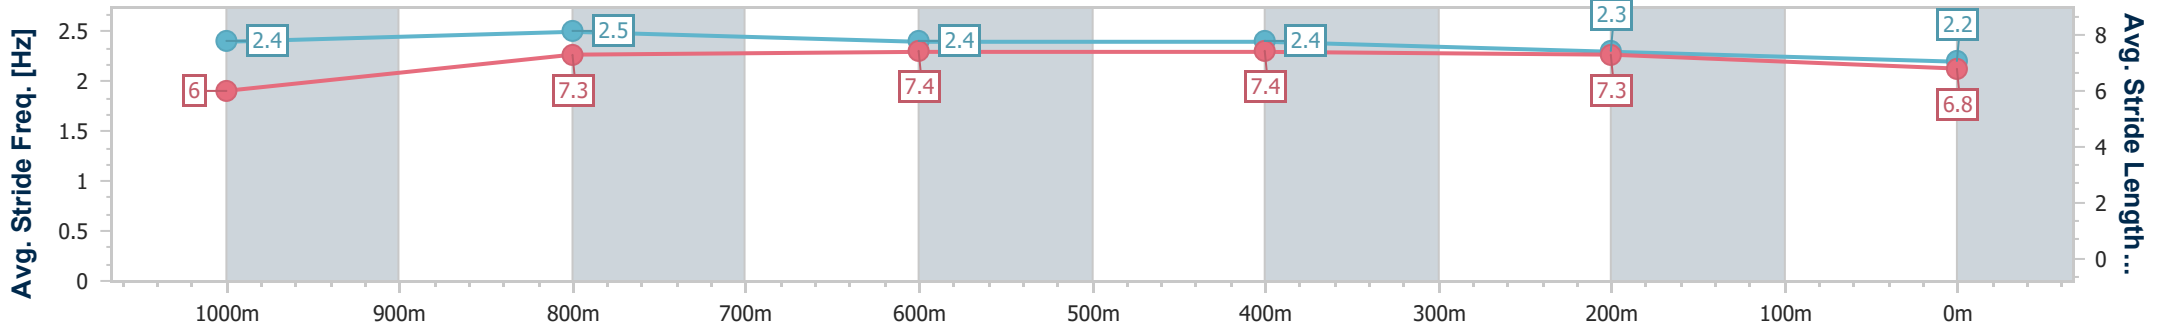

Eagle Farm QLD Professional
 Race 7: MAGIC MILLIONS B.J. MCLACHLAN STAKES - 1200m
 21 December 2024 - 15:48
 Track Rating: Good 4, Weather: Fine, Rail Position: +4.5m Entire

BRISBANE
 RACING CLUB

Section	Overall	1000m	800m	600m	400m	200m
Section Times	1:12.74 [11] (0:14.35)	0:58.39 [13] (0:11.12)	0:47.27 [14] (0:11.31)	0:35.96 [14] (0:11.39)	0:24.57 [14] (0:11.59)	0:12.98 [13] (0:12.98)
Average Speed [km/h]	50.2	65.3	63.9	63.7	62.2	55.4
Top Speed [km/h]	66.1	66.6	66.3	64.1	63.7	59.7
Avg. Dist. to Rail [m]	1.3	1.4	1.4	1.5	5.4	6.1
Avg. Stride Freq. [Hz]	2.4	2.5	2.5	2.5	2.5	2.4
Avg. Stride Length [m]	5.9	7.1	7.1	7.2	6.9	6.5

- [] Ranking at each section and finish
- .-.- No data available at this section
- NA No data available

Horse/Jockey Name	Need For Spieth
Final Rank	12
Fastest Section Time (Section)	0:11.20 (1000m)
Top Speed [km/h] (Section)	65.7 (1000m)
Race State	Finished

Eagle Farm QLD Professional
 Race 7: MAGIC MILLIONS B.J. MCLACHLAN STAKES - 1200m
 21 December 2024 - 15:48
 Track Rating: Good 4, Weather: Fine, Rail Position: +4.5m Entire

BRISBANE
 RACING CLUB

Section	Overall	1000m	800m	600m	400m	200m
Section Times	1:12.90 [12] (0:14.10)	0:58.80 [12] (0:11.20)	0:47.60 [12] (0:11.22)	0:36.38 [11] (0:11.38)	0:25.00 [11] (0:11.84)	0:13.16 [12] (0:13.16)
Average Speed [km/h]	51.1	65.1	64.5	63.8	60.8	54.7
Top Speed [km/h]	65.1	65.7	65.4	65.3	63.7	58.6
Avg. Dist. to Rail [m]	3.3	2.4	1.8	1.5	3.2	1.5
Avg. Stride Freq. [Hz]	2.4	2.5	2.4	2.4	2.3	2.2
Avg. Stride Length [m]	6.0	7.3	7.4	7.4	7.3	6.8