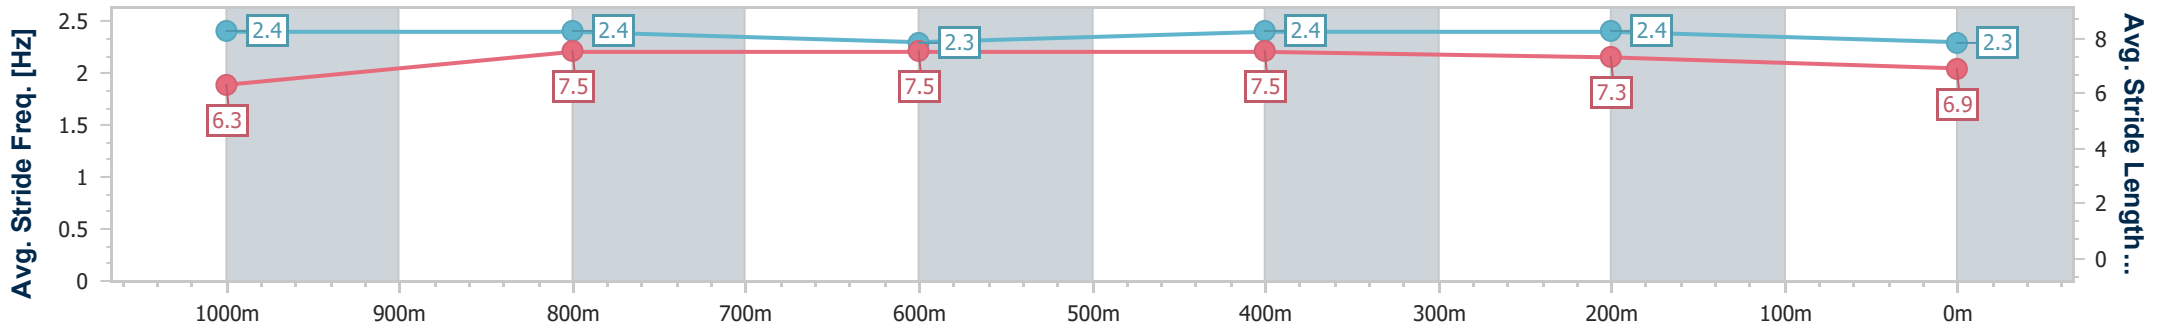

Horse/Jockey Name	Cuddles For Kimmy
Final Rank	7
Fastest Section Time (Section)	0:11.26 (1000m)
Top Speed [km/h] (Section)	67.8 (Overall)
Race State	Finished

Eagle Farm QLD Professional
Race 7: MAGIC MILLIONS B.J. MCLACHLAN STAKES - 1200m
21 December 2024 - 15:48
Track Rating: Good 4, Weather: Fine, Rail Position: +4.5m Entire

BRISBANE
RACING CLUB

Section	Overall	1000m	800m	600m	400m	200m
Section Times	1:11.71 [7] (0:13.36)	0:58.35 [6] (0:11.26)	0:47.09 [6] (0:11.43)	0:35.66 [6] (0:11.51)	0:24.15 [8] (0:11.49)	0:12.66 [7] (0:12.66)
Average Speed [km/h]	54.0	65.1	64.0	63.8	62.4	56.8
Top Speed [km/h]	67.8	66.6	65.4	65.0	64.7	60.3
Avg. Dist. to Rail [m]	2.9	3.7	3.8	3.2	3.3	0.9
Avg. Stride Freq. [Hz]	2.4	2.4	2.3	2.4	2.4	2.3
Avg. Stride Length [m]	6.3	7.5	7.5	7.5	7.3	6.9

- [ ] Ranking at each section and finish
- -.-.- No data available at this section
- NA No data available