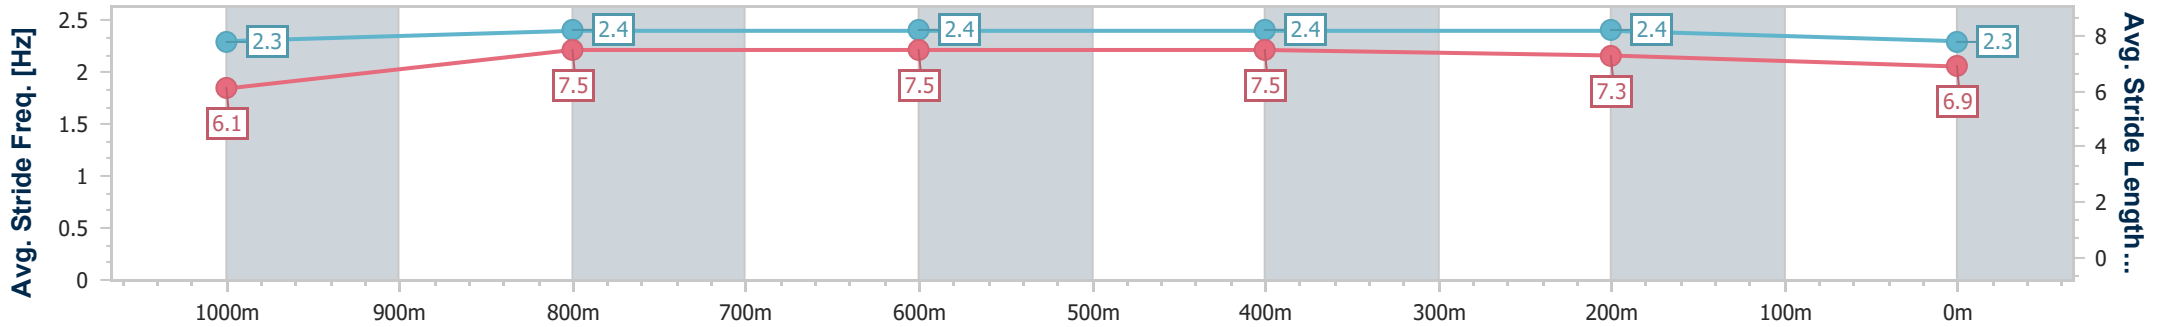

Horse/Jockey Name	Zou Zou Jennika
Final Rank	9
Fastest Section Time (Section)	0:11.10 (1000m)
Top Speed [km/h] (Section)	66.5 (1000m)
Race State	Finished

Eagle Farm QLD Professional
Race 7: MAGIC MILLIONS B.J. MCLACHLAN STAKES - 1200m
21 December 2024 - 15:48
Track Rating: Good 4, Weather: Fine, Rail Position: +4.5m Entire

BRISBANE
RACING CLUB

Section	Overall	1000m	800m	600m	400m	200m
Section Times	1:11.99 [9] (0:14.35)	0:57.64 [14] (0:11.10)	0:46.54 [13] (0:11.30)	0:35.24 [13] (0:11.30)	0:23.94 [13] (0:11.47)	0:12.47 [11] (0:12.47)
Average Speed [km/h]	50.4	65.5	64.3	64.6	62.6	57.9
Top Speed [km/h]	66.3	66.5	65.3	65.7	64.4	60.5
Avg. Dist. to Rail [m]	7.1	2.0	2.1	2.9	7.6	7.4
Avg. Stride Freq. [Hz]	2.3	2.4	2.4	2.4	2.4	2.3
Avg. Stride Length [m]	6.1	7.5	7.5	7.5	7.3	6.9

- [ ] Ranking at each section and finish
- -.-.- No data available at this section
- NA No data available