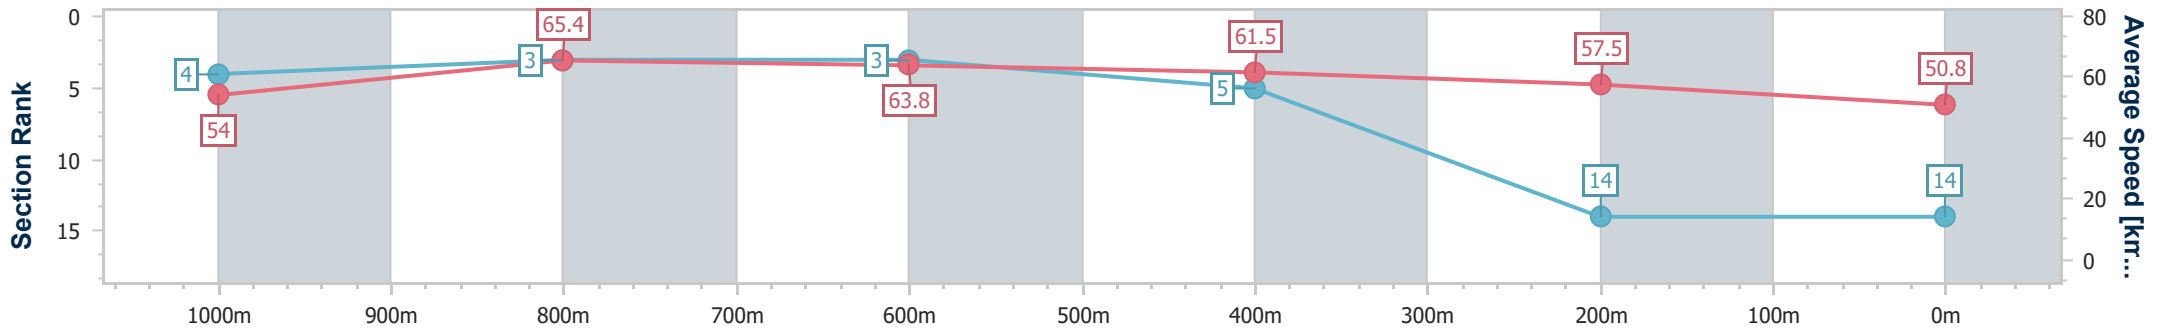

Horse/Jockey Name	Insain Lady
Final Rank	14
Fastest Section Time (Section)	0:11.11 (1000m)
Top Speed [km/h] (Section)	68.1 (Overall)
Race State	Finished

Eagle Farm QLD Professional
Race 7: MAGIC MILLIONS B.J. MCLACHLAN STAKES - 1200m
21 December 2024 - 15:48
Track Rating: Good 4, Weather: Fine, Rail Position: +4.5m Entire

BRISBANE
RACING CLUB

Section	Overall	1000m	800m	600m	400m	200m
Section Times	1:14.14 [14] (0:13.34)	1:00.80 [4] (0:11.11)	0:49.69 [3] (0:11.33)	0:38.36 [3] (0:11.69)	0:26.67 [5] (0:12.48)	0:14.19 [14] (0:14.19)
Average Speed [km/h]	54.0	65.4	63.8	61.5	57.5	50.8
Top Speed [km/h]	68.1	66.6	64.9	62.8	60.2	54.9
Avg. Dist. to Rail [m]	3.0	1.9	0.5	0.5	0.5	0.8
Avg. Stride Freq. [Hz]	2.5	2.5	2.5	2.5	2.4	2.3
Avg. Stride Length [m]	6.1	7.3	7.1	6.9	6.6	6.2

- [ ] Ranking at each section and finish
- -.-.- No data available at this section
- NA No data available