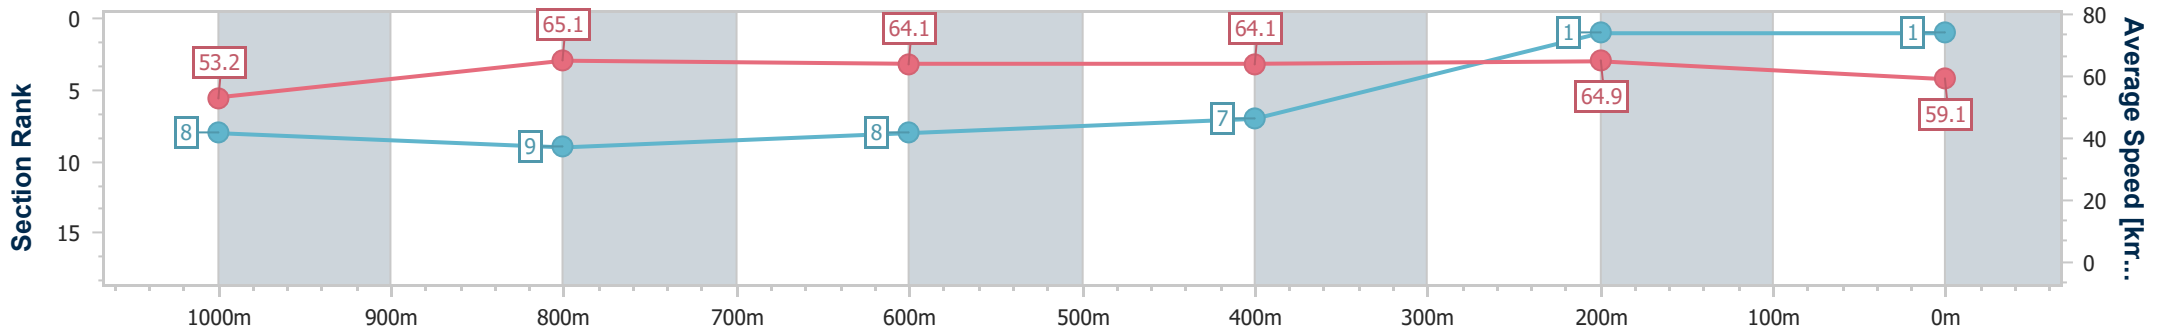

BRISBANE
 RACING CLUB

Section	Overall	1000m	800m	600m	400m	200m
Section Times	1:10.85 [1] (0:13.58)	0:57.27 [8] (0:11.28)	0:45.99 [9] (0:11.35)	0:34.64 [8] (0:11.32)	0:23.32 [7] (0:11.10)	0:12.22 [1] (0:12.22)
Average Speed [km/h]	53.2	65.1	64.1	64.1	64.9	59.1
Top Speed [km/h]	67.2	66.5	65.7	65.4	66.4	63.0
Avg. Dist. to Rail [m]	8.0	3.4	2.5	2.2	3.4	2.3
Avg. Stride Freq. [Hz]	2.4	2.5	2.4	2.4	2.5	2.3
Avg. Stride Length [m]	6.0	7.3	7.4	7.4	7.3	7.0