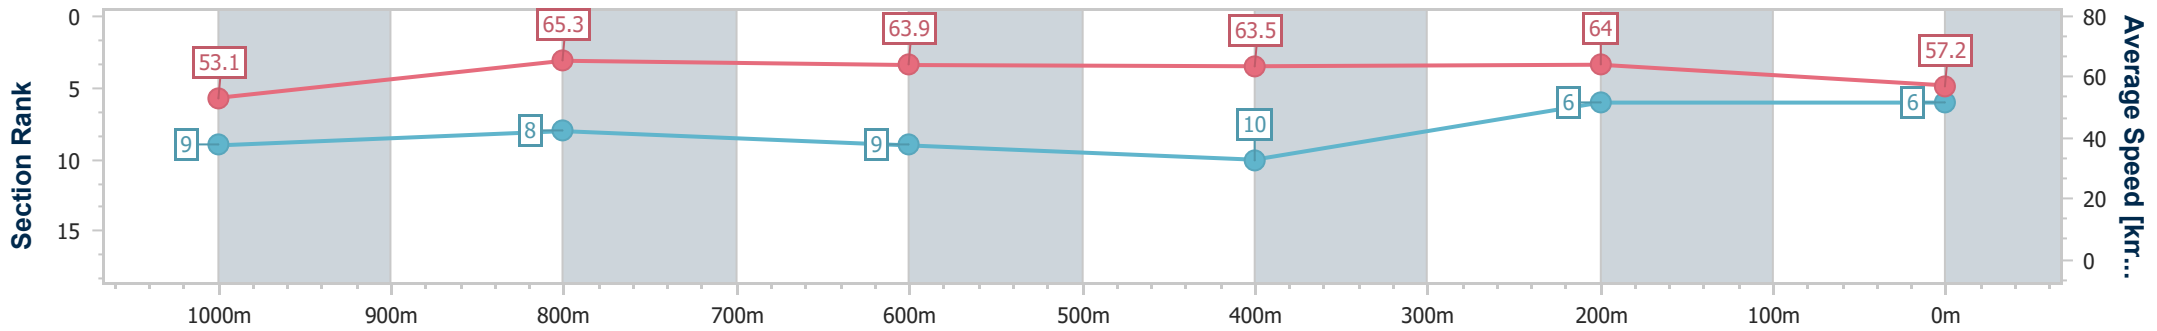

Horse/Jockey Name	Mortal Halo
Final Rank	6
Fastest Section Time (Section)	0:11.27 (1000m)
Top Speed [km/h] (Section)	67.4 (Overall)
Race State	Finished

Eagle Farm QLD Professional
Race 7: MAGIC MILLIONS B.J. MCLACHLAN STAKES - 1200m
21 December 2024 - 15:48
Track Rating: Good 4, Weather: Fine, Rail Position: +4.5m Entire

BRISBANE
RACING CLUB

Section	Overall	1000m	800m	600m	400m	200m
Section Times	1:11.61 [6] (0:13.58)	0:58.03 [9] (0:11.27)	0:46.76 [8] (0:11.41)	0:35.35 [9] (0:11.51)	0:23.84 [10] (0:11.27)	0:12.57 [6] (0:12.57)
Average Speed [km/h]	53.1	65.3	63.9	63.5	64.0	57.2
Top Speed [km/h]	67.4	66.7	64.9	64.9	65.0	62.0
Avg. Dist. to Rail [m]	4.5	4.0	3.1	3.1	7.3	5.6
Avg. Stride Freq. [Hz]	2.3	2.2	2.2	2.2	2.2	2.1
Avg. Stride Length [m]	6.5	8.1	8.2	8.2	8.1	7.5

- [ ] Ranking at each section and finish
- -.-.- No data available at this section
- NA No data available