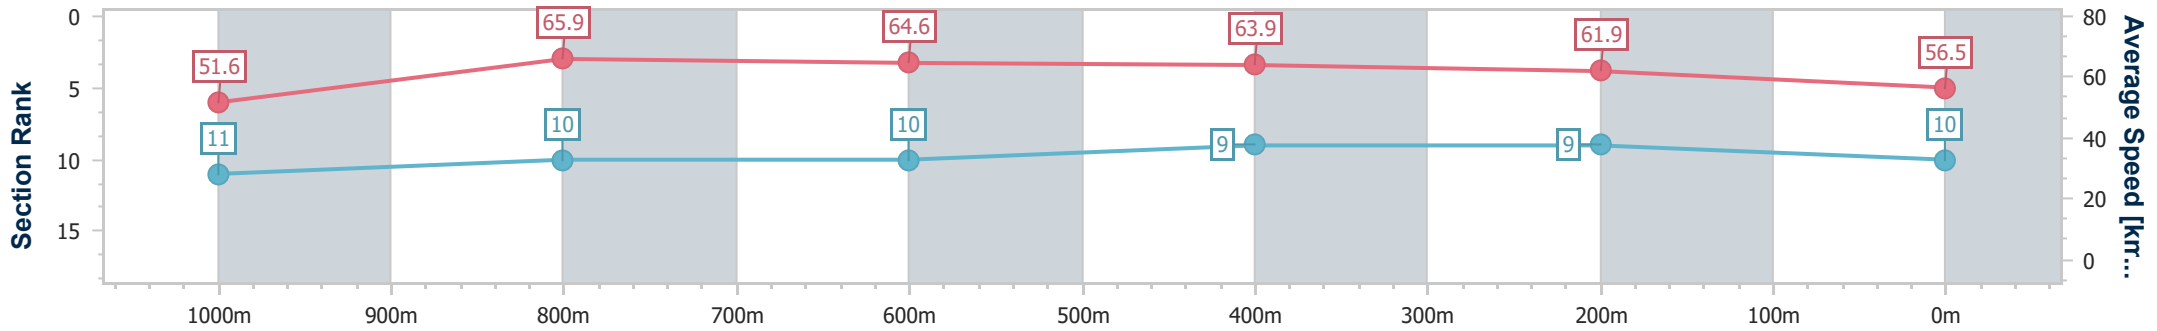

Horse/Jockey Name	Destinys Summit
Final Rank	10
Fastest Section Time (Section)	0:11.07 (1000m)
Top Speed [km/h] (Section)	67.7 (1000m)
Race State	Finished

Eagle Farm QLD Professional
Race 7: MAGIC MILLIONS B.J. MCLACHLAN STAKES - 1200m
21 December 2024 - 15:48
Track Rating: Good 4, Weather: Fine, Rail Position: +4.5m Entire

BRISBANE
RACING CLUB

Section	Overall	1000m	800m	600m	400m	200m
Section Times	1:12.16 [10] (0:14.00)	0:58.16 [11] (0:11.07)	0:47.09 [10] (0:11.32)	0:35.77 [10] (0:11.36)	0:24.41 [9] (0:11.65)	0:12.76 [9] (0:12.76)
Average Speed [km/h]	51.6	65.9	64.6	63.9	61.9	56.5
Top Speed [km/h]	66.6	67.7	65.6	65.2	63.9	59.4
Avg. Dist. to Rail [m]	6.8	3.0	2.3	2.7	7.4	5.6
Avg. Stride Freq. [Hz]	2.2	2.4	2.3	2.3	2.3	2.2
Avg. Stride Length [m]	6.5	7.6	7.8	7.8	7.5	7.1

- [ ] Ranking at each section and finish
- -.-.- No data available at this section
- NA No data available