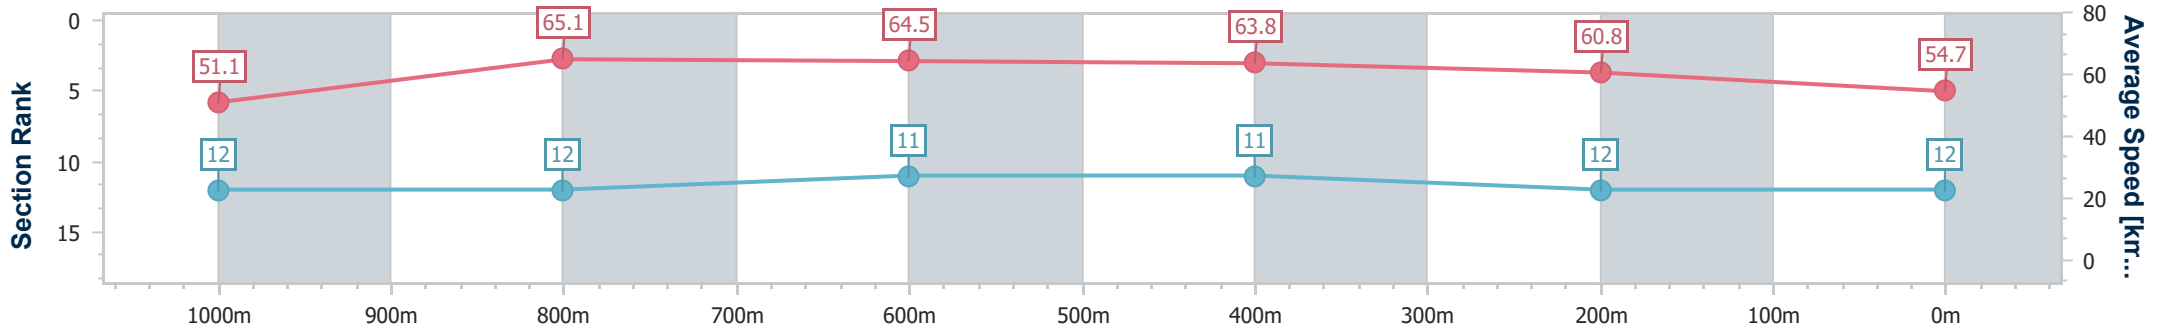

Horse/Jockey Name	Need For Spieth
Final Rank	12
Fastest Section Time (Section)	0:11.20 (1000m)
Top Speed [km/h] (Section)	65.7 (1000m)
Race State	Finished

Eagle Farm QLD Professional
Race 7: MAGIC MILLIONS B.J. MCLACHLAN STAKES - 1200m
21 December 2024 - 15:48
Track Rating: Good 4, Weather: Fine, Rail Position: +4.5m Entire

BRISBANE
RACING CLUB

Section	Overall	1000m	800m	600m	400m	200m
Section Times	1:12.90 [12] (0:14.10)	0:58.80 [12] (0:11.20)	0:47.60 [12] (0:11.22)	0:36.38 [11] (0:11.38)	0:25.00 [11] (0:11.84)	0:13.16 [12] (0:13.16)
Average Speed [km/h]	51.1	65.1	64.5	63.8	60.8	54.7
Top Speed [km/h]	65.1	65.7	65.4	65.3	63.7	58.6
Avg. Dist. to Rail [m]	3.3	2.4	1.8	1.5	3.2	1.5
Avg. Stride Freq. [Hz]	2.4	2.5	2.4	2.4	2.3	2.2
Avg. Stride Length [m]	6.0	7.3	7.4	7.4	7.3	6.8

- [ ] Ranking at each section and finish
- -.-.- No data available at this section
- NA No data available