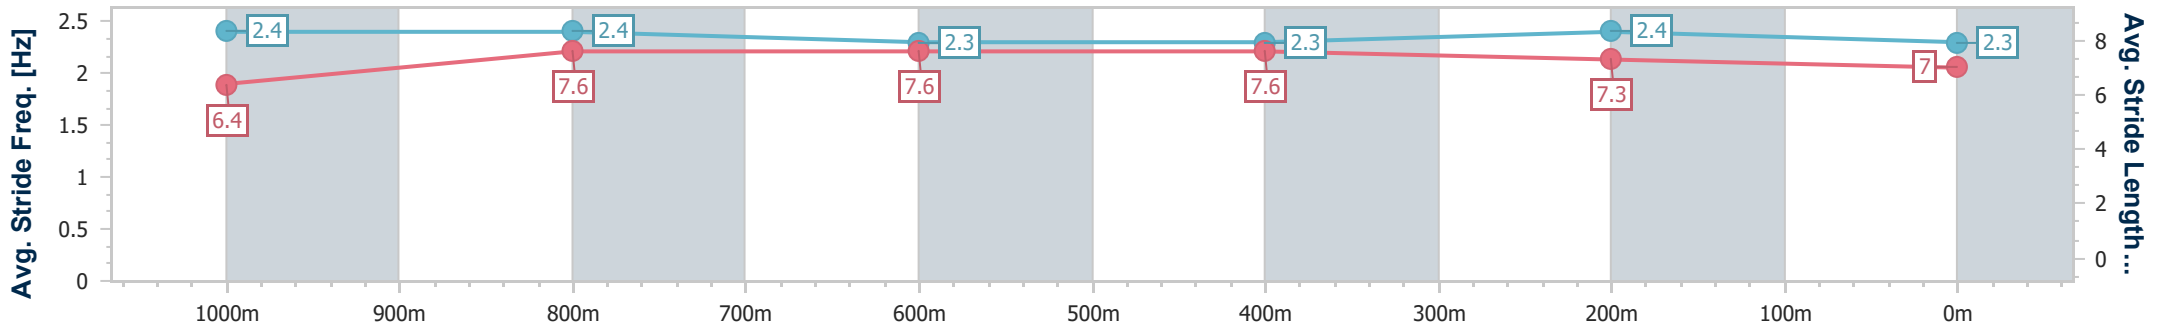

Horse/Jockey Name	Cool Archie
Final Rank	2
Fastest Section Time (Section)	0:11.20 (1000m)
Top Speed [km/h] (Section)	68.0 (1000m)
Race State	Finished

Eagle Farm QLD Professional
Race 7: MAGIC MILLIONS B.J. MCLACHLAN STAKES - 1200m
21 December 2024 - 15:48
Track Rating: Good 4, Weather: Fine, Rail Position: +4.5m Entire

BRISBANE
RACING CLUB

Section	Overall	1000m	800m	600m	400m	200m
Section Times	1:11.11 [2] (0:13.36)	0:57.75 [5] (0:11.20)	0:46.55 [5] (0:11.36)	0:35.19 [5] (0:11.48)	0:23.71 [3] (0:11.38)	0:12.33 [3] (0:12.33)
Average Speed [km/h]	54.2	65.9	64.6	64.1	63.5	58.3
Top Speed [km/h]	67.6	68.0	66.3	65.0	65.0	60.9
Avg. Dist. to Rail [m]	10.6	5.3	4.2	4.4	5.0	3.9
Avg. Stride Freq. [Hz]	2.4	2.4	2.3	2.3	2.4	2.3
Avg. Stride Length [m]	6.4	7.6	7.6	7.6	7.3	7.0

- [ ] Ranking at each section and finish
- -.-.- No data available at this section
- NA No data available