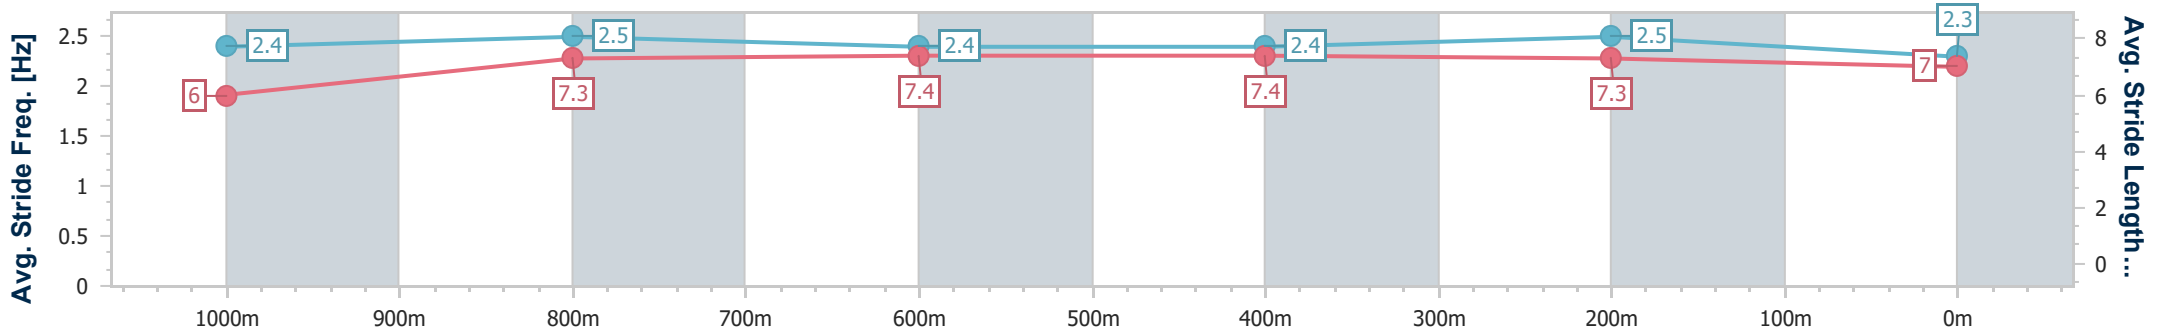

BRISBANE
 RACING CLUB

Section	Overall	1000m	800m	600m	400m	200m
Section Times	1:10.85 [1] (0:13.58)	0:57.27 [8] (0:11.28)	0:45.99 [9] (0:11.35)	0:34.64 [8] (0:11.32)	0:23.32 [7] (0:11.10)	0:12.22 [1] (0:12.22)
Average Speed [km/h]	53.2	65.1	64.1	64.1	64.9	59.1
Top Speed [km/h]	67.2	66.5	65.7	65.4	66.4	63.0
Avg. Dist. to Rail [m]	8.0	3.4	2.5	2.2	3.4	2.3
Avg. Stride Freq. [Hz]	2.4	2.5	2.4	2.4	2.5	2.3
Avg. Stride Length [m]	6.0	7.3	7.4	7.4	7.3	7.0