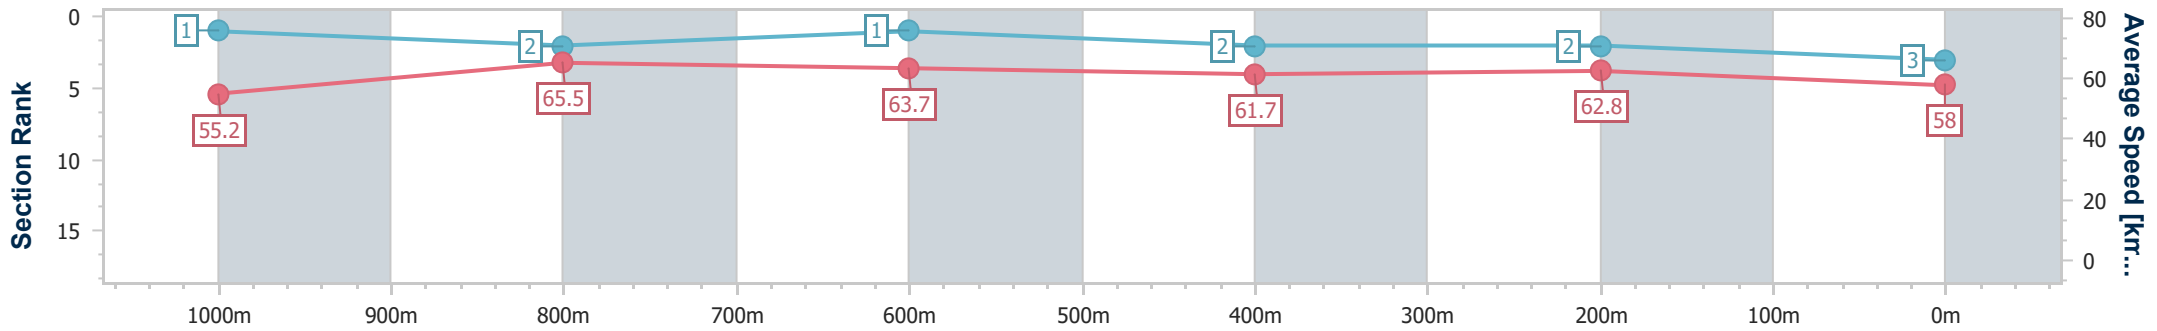

Horse/Jockey Name	The Playwright
Final Rank	3
Fastest Section Time (Section)	0:11.15 (1000m)
Top Speed [km/h] (Section)	68.9 (Overall)
Race State	Finished

Eagle Farm QLD Professional
Race 7: MAGIC MILLIONS B.J. MCLACHLAN STAKES - 1200m
21 December 2024 - 15:48
Track Rating: Good 4, Weather: Fine, Rail Position: +4.5m Entire

BRISBANE
RACING CLUB

Section	Overall	1000m	800m	600m	400m	200m
Section Times	1:11.13 [3] (0:13.08)	0:58.05 [1] (0:11.15)	0:46.90 [2] (0:11.34)	0:35.56 [1] (0:11.66)	0:23.90 [2] (0:11.46)	0:12.44 [2] (0:12.44)
Average Speed [km/h]	55.2	65.5	63.7	61.7	62.8	58.0
Top Speed [km/h]	68.9	67.9	65.7	63.2	63.7	61.9
Avg. Dist. to Rail [m]	5.5	2.9	0.9	0.4	2.5	1.5
Avg. Stride Freq. [Hz]	2.4	2.4	2.4	2.4	2.4	2.3
Avg. Stride Length [m]	6.4	7.5	7.4	7.2	7.2	6.9

- [ ] Ranking at each section and finish
- -.-.- No data available at this section
- NA No data available