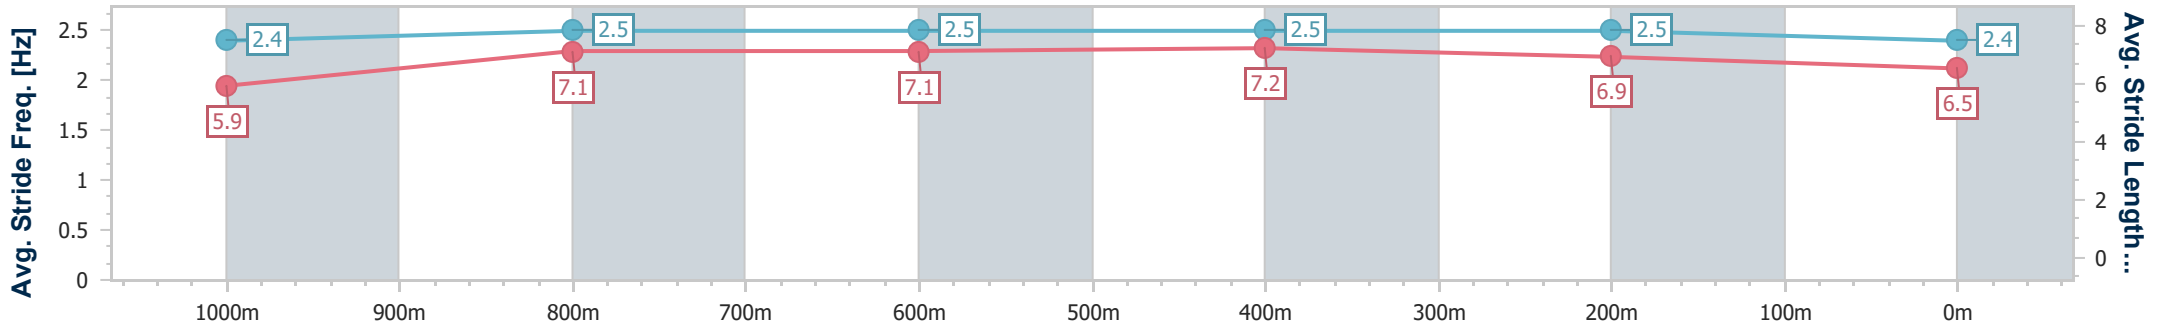

- [] Ranking at each section and finish
- .-.- No data available at this section
- NA No data available

Horse/Jockey Name	Egyptian Goddess
Final Rank	11
Fastest Section Time (Section)	0:11.12 (1000m)
Top Speed [km/h] (Section)	66.6 (1000m)
Race State	Finished

Eagle Farm QLD Professional
 Race 7: MAGIC MILLIONS B.J. MCLACHLAN STAKES - 1200m
 21 December 2024 - 15:48
 Track Rating: Good 4, Weather: Fine, Rail Position: +4.5m Entire

BRISBANE
 RACING CLUB

Section	Overall	1000m	800m	600m	400m	200m
Section Times	1:12.74 [11] (0:14.35)	0:58.39 [13] (0:11.12)	0:47.27 [14] (0:11.31)	0:35.96 [14] (0:11.39)	0:24.57 [14] (0:11.59)	0:12.98 [13] (0:12.98)
Average Speed [km/h]	50.2	65.3	63.9	63.7	62.2	55.4
Top Speed [km/h]	66.1	66.6	66.3	64.1	63.7	59.7
Avg. Dist. to Rail [m]	1.3	1.4	1.4	1.5	5.4	6.1
Avg. Stride Freq. [Hz]	2.4	2.5	2.5	2.5	2.5	2.4
Avg. Stride Length [m]	5.9	7.1	7.1	7.2	6.9	6.5