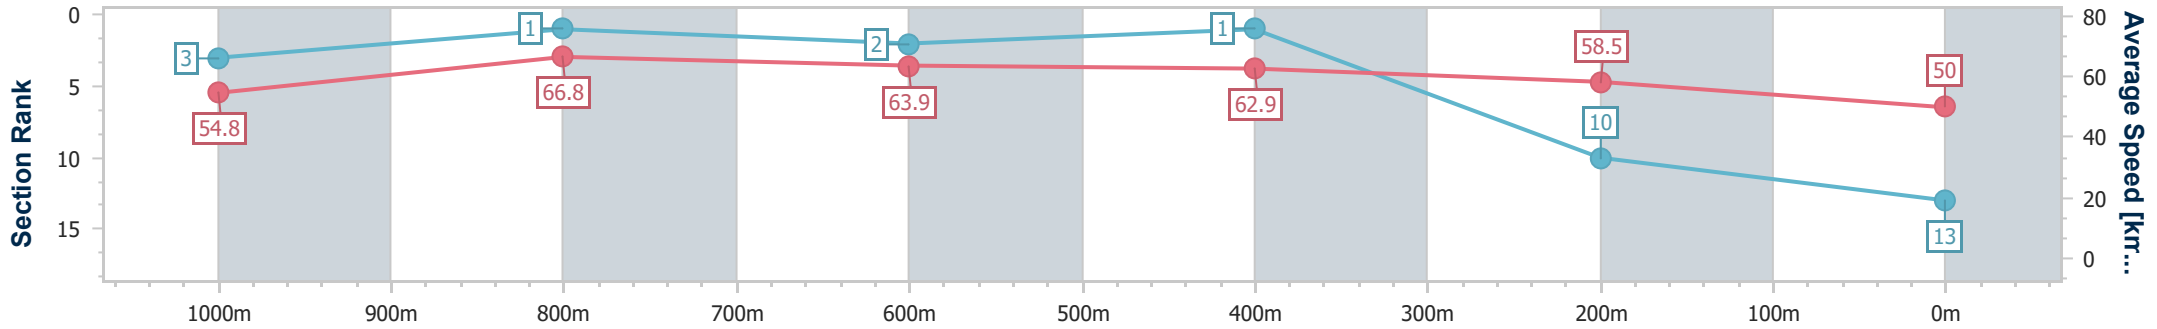

Horse/Jockey Name	Hi Barbie
Final Rank	13
Fastest Section Time (Section)	0:11.05 (1000m)
Top Speed [km/h] (Section)	69.1 (Overall)
Race State	Finished

Eagle Farm QLD Professional
Race 7: MAGIC MILLIONS B.J. MCLACHLAN STAKES - 1200m
21 December 2024 - 15:48
Track Rating: Good 4, Weather: Fine, Rail Position: +4.5m Entire

BRISBANE
RACING CLUB

Section	Overall	1000m	800m	600m	400m	200m
Section Times	1:13.85 [13] (0:13.17)	1:00.68 [3] (0:11.05)	0:49.63 [1] (0:11.36)	0:38.27 [2] (0:11.56)	0:26.71 [1] (0:12.31)	0:14.40 [10] (0:14.40)
Average Speed [km/h]	54.8	66.8	63.9	62.9	58.5	50.0
Top Speed [km/h]	69.1	68.6	64.8	63.5	61.8	55.0
Avg. Dist. to Rail [m]	7.3	4.2	2.5	2.0	2.8	1.3
Avg. Stride Freq. [Hz]	2.2	2.3	2.2	2.2	2.2	2.1
Avg. Stride Length [m]	6.8	8.1	8.1	7.8	7.3	6.7

- [ ] Ranking at each section and finish
- -.-.- No data available at this section
- NA No data available