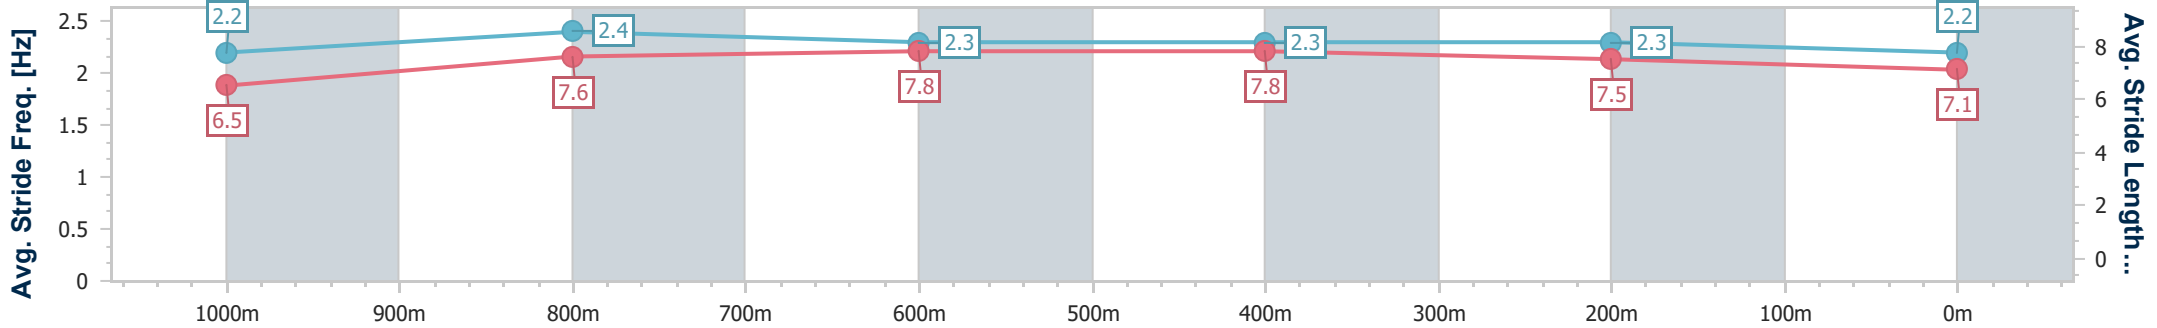

- [] Ranking at each section and finish
- .-.- No data available at this section
- NA No data available

Horse/Jockey Name	Destinys Summit
Final Rank	10
Fastest Section Time (Section)	0:11.07 (1000m)
Top Speed [km/h] (Section)	67.7 (1000m)
Race State	Finished

Eagle Farm QLD Professional
 Race 7: MAGIC MILLIONS B.J. MCLACHLAN STAKES - 1200m
 21 December 2024 - 15:48
 Track Rating: Good 4, Weather: Fine, Rail Position: +4.5m Entire

BRISBANE
 RACING CLUB

Section	Overall	1000m	800m	600m	400m	200m
Section Times	1:12.16 [10] (0:14.00)	0:58.16 [11] (0:11.07)	0:47.09 [10] (0:11.32)	0:35.77 [10] (0:11.36)	0:24.41 [9] (0:11.65)	0:12.76 [9] (0:12.76)
Average Speed [km/h]	51.6	65.9	64.6	63.9	61.9	56.5
Top Speed [km/h]	66.6	67.7	65.6	65.2	63.9	59.4
Avg. Dist. to Rail [m]	6.8	3.0	2.3	2.7	7.4	5.6
Avg. Stride Freq. [Hz]	2.2	2.4	2.3	2.3	2.3	2.2
Avg. Stride Length [m]	6.5	7.6	7.8	7.8	7.5	7.1