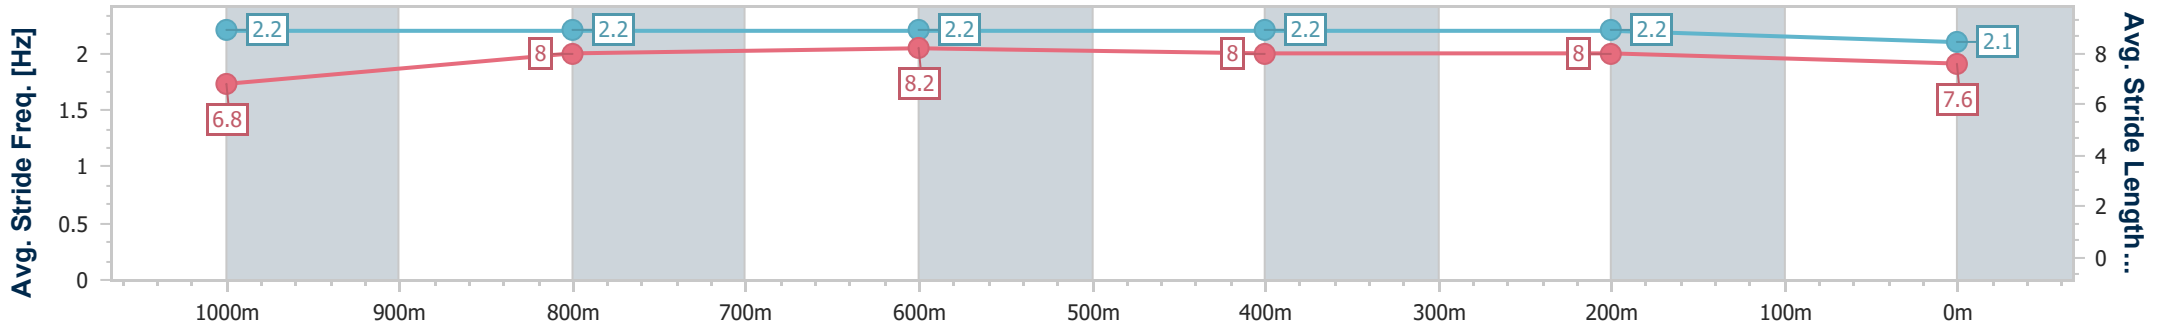

Horse/Jockey Name	The Bear
Final Rank	5
Fastest Section Time (Section)	0:11.22 (1000m)
Top Speed [km/h] (Section)	66.0 (1000m)
Race State	Finished

Eagle Farm QLD Professional
Race 7: MAGIC MILLIONS B.J. MCLACHLAN STAKES - 1200m
21 December 2024 - 15:48
Track Rating: Good 4, Weather: Fine, Rail Position: +4.5m Entire

BRISBANE
RACING CLUB

Section	Overall	1000m	800m	600m	400m	200m
Section Times	1:11.38 [5] (0:13.48)	0:57.90 [7] (0:11.22)	0:46.68 [7] (0:11.35)	0:35.33 [7] (0:11.43)	0:23.90 [6] (0:11.55)	0:12.35 [5] (0:12.35)
Average Speed [km/h]	53.6	65.0	63.7	63.1	62.4	58.3
Top Speed [km/h]	65.7	66.0	64.5	64.1	64.0	61.3
Avg. Dist. to Rail [m]	2.1	2.7	1.5	0.5	0.6	2.2
Avg. Stride Freq. [Hz]	2.2	2.2	2.2	2.2	2.2	2.1
Avg. Stride Length [m]	6.8	8.0	8.2	8.0	8.0	7.6

- [ ] Ranking at each section and finish
- -.-.- No data available at this section
- NA No data available