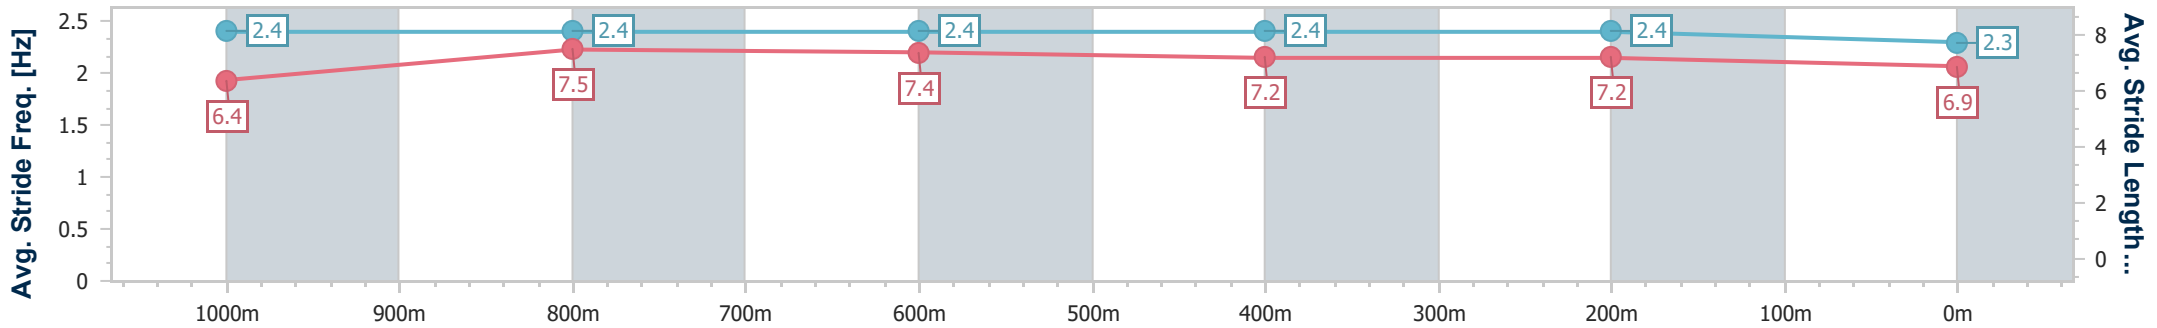

Horse/Jockey Name	The Playwright
Final Rank	3
Fastest Section Time (Section)	0:11.15 (1000m)
Top Speed [km/h] (Section)	68.9 (Overall)
Race State	Finished

Eagle Farm QLD Professional
Race 7: MAGIC MILLIONS B.J. MCLACHLAN STAKES - 1200m
21 December 2024 - 15:48
Track Rating: Good 4, Weather: Fine, Rail Position: +4.5m Entire

BRISBANE
RACING CLUB

Section	Overall	1000m	800m	600m	400m	200m
Section Times	1:11.13 [3] (0:13.08)	0:58.05 [1] (0:11.15)	0:46.90 [2] (0:11.34)	0:35.56 [1] (0:11.66)	0:23.90 [2] (0:11.46)	0:12.44 [2] (0:12.44)
Average Speed [km/h]	55.2	65.5	63.7	61.7	62.8	58.0
Top Speed [km/h]	68.9	67.9	65.7	63.2	63.7	61.9
Avg. Dist. to Rail [m]	5.5	2.9	0.9	0.4	2.5	1.5
Avg. Stride Freq. [Hz]	2.4	2.4	2.4	2.4	2.4	2.3
Avg. Stride Length [m]	6.4	7.5	7.4	7.2	7.2	6.9

- [ ] Ranking at each section and finish
- -.-.- No data available at this section
- NA No data available