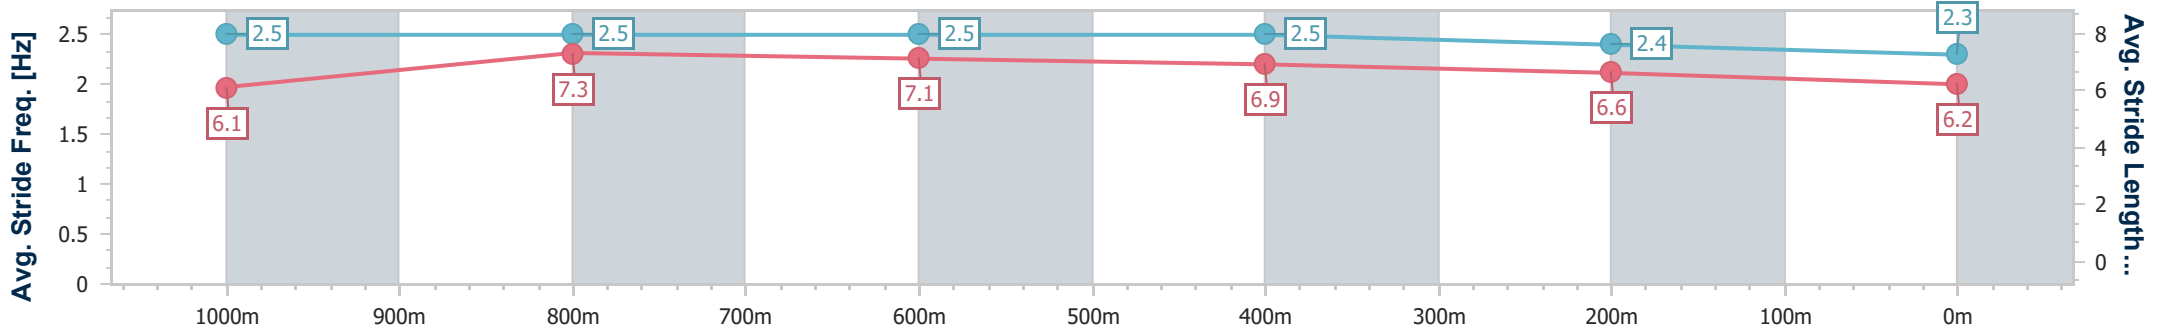

Eagle Farm QLD Professional
 Race 7: MAGIC MILLIONS B.J. MCLACHLAN STAKES - 1200m
 21 December 2024 - 15:48
 Track Rating: Good 4, Weather: Fine, Rail Position: +4.5m Entire

BRISBANE
 RACING CLUB

Section	Overall	1000m	800m	600m	400m	200m
Section Times	1:13.85 [13] (0:13.17)	1:00.68 [3] (0:11.05)	0:49.63 [1] (0:11.36)	0:38.27 [2] (0:11.56)	0:26.71 [1] (0:12.31)	0:14.40 [10] (0:14.40)
Average Speed [km/h]	54.8	66.8	63.9	62.9	58.5	50.0
Top Speed [km/h]	69.1	68.6	64.8	63.5	61.8	55.0
Avg. Dist. to Rail [m]	7.3	4.2	2.5	2.0	2.8	1.3
Avg. Stride Freq. [Hz]	2.2	2.3	2.2	2.2	2.2	2.1
Avg. Stride Length [m]	6.8	8.1	8.1	7.8	7.3	6.7

- [] Ranking at each section and finish
- .-.- No data available at this section
- NA No data available

Horse/Jockey Name	Insain Lady
Final Rank	14
Fastest Section Time (Section)	0:11.11 (1000m)
Top Speed [km/h] (Section)	68.1 (Overall)
Race State	Finished

Eagle Farm QLD Professional
 Race 7: MAGIC MILLIONS B.J. MCLACHLAN STAKES - 1200m
 21 December 2024 - 15:48
 Track Rating: Good 4, Weather: Fine, Rail Position: +4.5m Entire

BRISBANE
 RACING CLUB

Section	Overall	1000m	800m	600m	400m	200m
Section Times	1:14.14 [14] (0:13.34)	1:00.80 [4] (0:11.11)	0:49.69 [3] (0:11.33)	0:38.36 [3] (0:11.69)	0:26.67 [5] (0:12.48)	0:14.19 [14] (0:14.19)
Average Speed [km/h]	54.0	65.4	63.8	61.5	57.5	50.8
Top Speed [km/h]	68.1	66.6	64.9	62.8	60.2	54.9
Avg. Dist. to Rail [m]	3.0	1.9	0.5	0.5	0.5	0.8
Avg. Stride Freq. [Hz]	2.5	2.5	2.5	2.5	2.4	2.3
Avg. Stride Length [m]	6.1	7.3	7.1	6.9	6.6	6.2