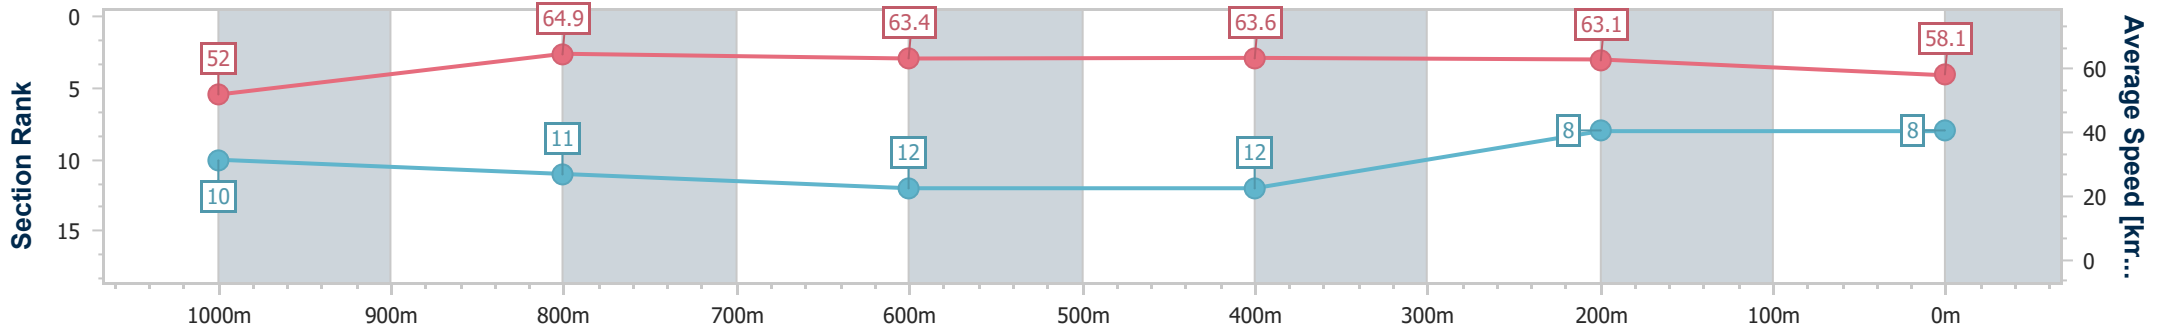

Horse/Jockey Name	Artistic Endeavour
Final Rank	8
Fastest Section Time (Section)	0:11.22 (1000m)
Top Speed [km/h] (Section)	65.5 (1000m)
Race State	Finished

Eagle Farm QLD Professional
Race 7: MAGIC MILLIONS B.J. MCLACHLAN STAKES - 1200m
21 December 2024 - 15:48
Track Rating: Good 4, Weather: Fine, Rail Position: +4.5m Entire

BRISBANE
RACING CLUB

Section	Overall	1000m	800m	600m	400m	200m
Section Times	1:11.73 [8] (0:13.86)	0:57.87 [10] (0:11.22)	0:46.65 [11] (0:11.45)	0:35.20 [12] (0:11.40)	0:23.80 [12] (0:11.43)	0:12.37 [8] (0:12.37)
Average Speed [km/h]	52.0	64.9	63.4	63.6	63.1	58.1
Top Speed [km/h]	65.0	65.5	64.4	64.3	64.7	60.6
Avg. Dist. to Rail [m]	1.5	2.7	1.8	1.3	5.4	5.3
Avg. Stride Freq. [Hz]	2.3	2.4	2.4	2.3	2.4	2.3
Avg. Stride Length [m]	6.3	7.4	7.5	7.5	7.4	7.0

- [ ] Ranking at each section and finish
- -.-.- No data available at this section
- NA No data available