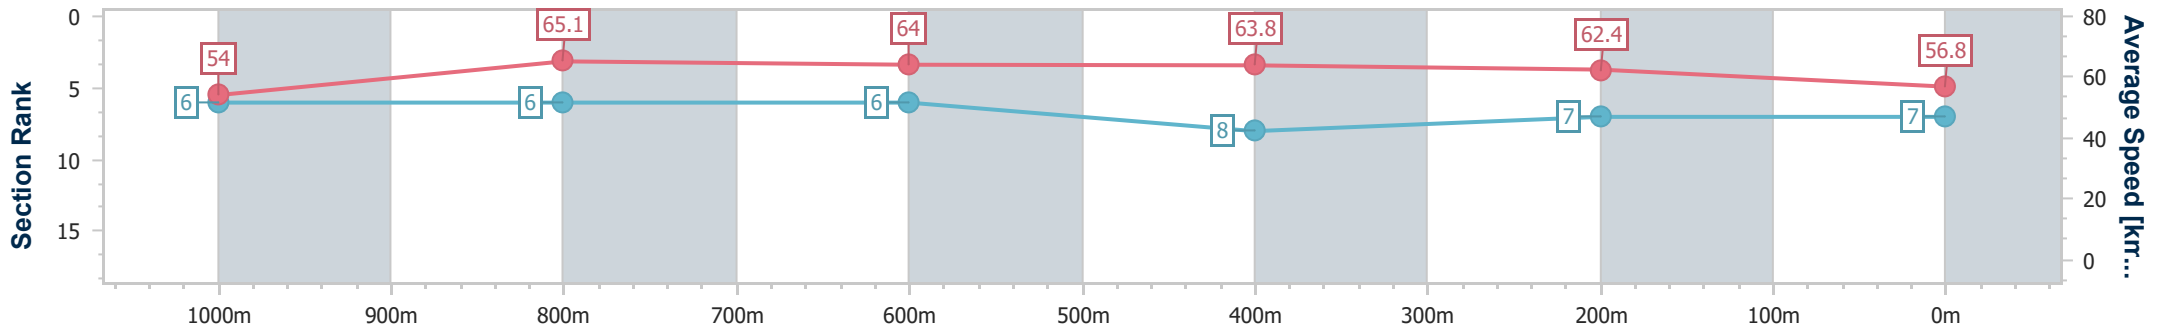

Horse/Jockey Name	Cuddles For Kimmy
Final Rank	7
Fastest Section Time (Section)	0:11.26 (1000m)
Top Speed [km/h] (Section)	67.8 (Overall)
Race State	Finished

Eagle Farm QLD Professional
Race 7: MAGIC MILLIONS B.J. MCLACHLAN STAKES - 1200m
21 December 2024 - 15:48
Track Rating: Good 4, Weather: Fine, Rail Position: +4.5m Entire

BRISBANE
RACING CLUB

Section	Overall	1000m	800m	600m	400m	200m
Section Times	1:11.71 [7] (0:13.36)	0:58.35 [6] (0:11.26)	0:47.09 [6] (0:11.43)	0:35.66 [6] (0:11.51)	0:24.15 [8] (0:11.49)	0:12.66 [7] (0:12.66)
Average Speed [km/h]	54.0	65.1	64.0	63.8	62.4	56.8
Top Speed [km/h]	67.8	66.6	65.4	65.0	64.7	60.3
Avg. Dist. to Rail [m]	2.9	3.7	3.8	3.2	3.3	0.9
Avg. Stride Freq. [Hz]	2.4	2.4	2.3	2.4	2.4	2.3
Avg. Stride Length [m]	6.3	7.5	7.5	7.5	7.3	6.9

- [ ] Ranking at each section and finish
- -.-.- No data available at this section
- NA No data available