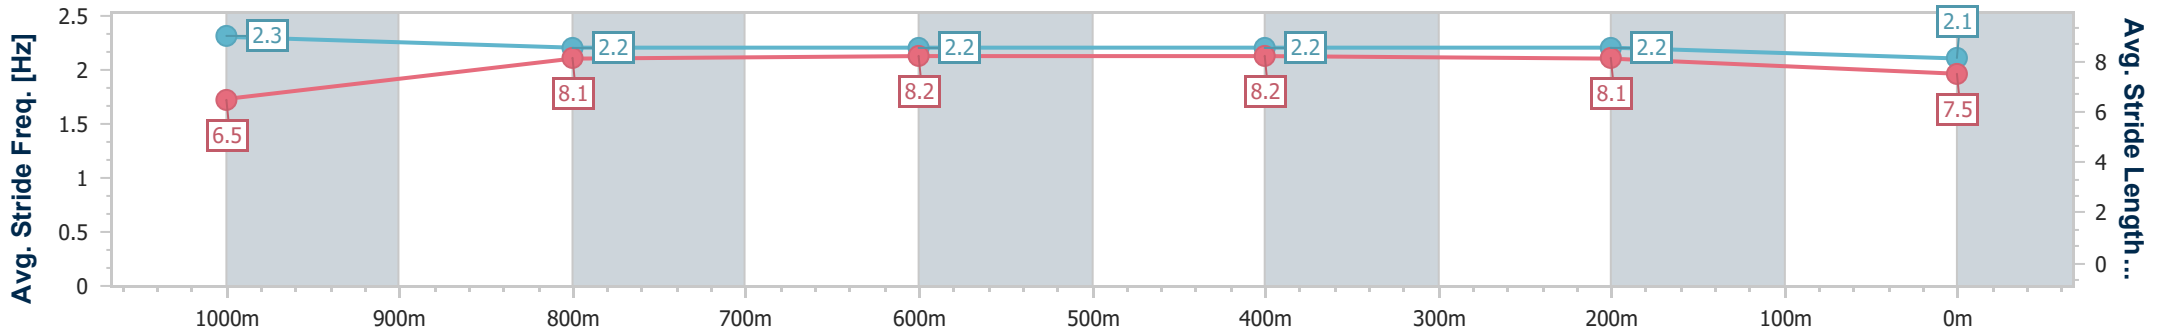

Horse/Jockey Name	Mortal Halo
Final Rank	6
Fastest Section Time (Section)	0:11.27 (1000m)
Top Speed [km/h] (Section)	67.4 (Overall)
Race State	Finished

Eagle Farm QLD Professional
Race 7: MAGIC MILLIONS B.J. MCLACHLAN STAKES - 1200m
21 December 2024 - 15:48
Track Rating: Good 4, Weather: Fine, Rail Position: +4.5m Entire

BRISBANE
RACING CLUB

Section	Overall	1000m	800m	600m	400m	200m
Section Times	1:11.61 [6] (0:13.58)	0:58.03 [9] (0:11.27)	0:46.76 [8] (0:11.41)	0:35.35 [9] (0:11.51)	0:23.84 [10] (0:11.27)	0:12.57 [6] (0:12.57)
Average Speed [km/h]	53.1	65.3	63.9	63.5	64.0	57.2
Top Speed [km/h]	67.4	66.7	64.9	64.9	65.0	62.0
Avg. Dist. to Rail [m]	4.5	4.0	3.1	3.1	7.3	5.6
Avg. Stride Freq. [Hz]	2.3	2.2	2.2	2.2	2.2	2.1
Avg. Stride Length [m]	6.5	8.1	8.2	8.2	8.1	7.5

- [ ] Ranking at each section and finish
- -.-.- No data available at this section
- NA No data available