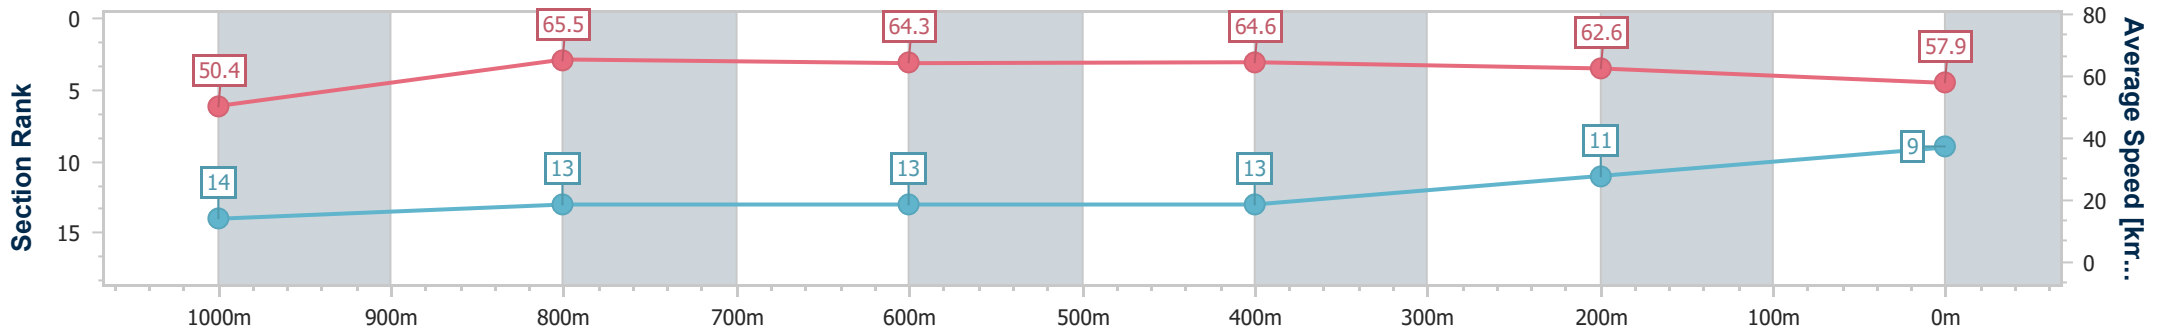

Horse/Jockey Name	Zou Zou Jennika
Final Rank	9
Fastest Section Time (Section)	0:11.10 (1000m)
Top Speed [km/h] (Section)	66.5 (1000m)
Race State	Finished

Eagle Farm QLD Professional
Race 7: MAGIC MILLIONS B.J. MCLACHLAN STAKES - 1200m
21 December 2024 - 15:48
Track Rating: Good 4, Weather: Fine, Rail Position: +4.5m Entire

BRISBANE
RACING CLUB

Section	Overall	1000m	800m	600m	400m	200m
Section Times	1:11.99 [9] (0:14.35)	0:57.64 [14] (0:11.10)	0:46.54 [13] (0:11.30)	0:35.24 [13] (0:11.30)	0:23.94 [13] (0:11.47)	0:12.47 [11] (0:12.47)
Average Speed [km/h]	50.4	65.5	64.3	64.6	62.6	57.9
Top Speed [km/h]	66.3	66.5	65.3	65.7	64.4	60.5
Avg. Dist. to Rail [m]	7.1	2.0	2.1	2.9	7.6	7.4
Avg. Stride Freq. [Hz]	2.3	2.4	2.4	2.4	2.4	2.3
Avg. Stride Length [m]	6.1	7.5	7.5	7.5	7.3	6.9

- [ ] Ranking at each section and finish
- -.-.- No data available at this section
- NA No data available