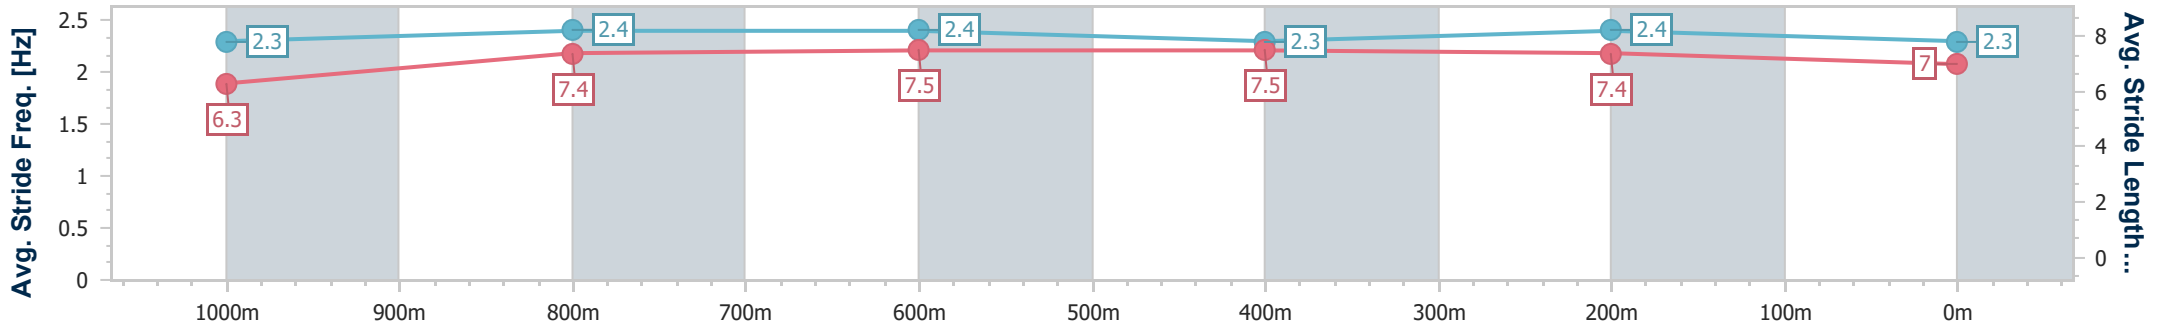

Horse/Jockey Name	Artistic Endeavour
Final Rank	8
Fastest Section Time (Section)	0:11.22 (1000m)
Top Speed [km/h] (Section)	65.5 (1000m)
Race State	Finished

Eagle Farm QLD Professional
Race 7: MAGIC MILLIONS B.J. MCLACHLAN STAKES - 1200m
21 December 2024 - 15:48
Track Rating: Good 4, Weather: Fine, Rail Position: +4.5m Entire

BRISBANE
RACING CLUB

Section	Overall	1000m	800m	600m	400m	200m
Section Times	1:11.73 [8] (0:13.86)	0:57.87 [10] (0:11.22)	0:46.65 [11] (0:11.45)	0:35.20 [12] (0:11.40)	0:23.80 [12] (0:11.43)	0:12.37 [8] (0:12.37)
Average Speed [km/h]	52.0	64.9	63.4	63.6	63.1	58.1
Top Speed [km/h]	65.0	65.5	64.4	64.3	64.7	60.6
Avg. Dist. to Rail [m]	1.5	2.7	1.8	1.3	5.4	5.3
Avg. Stride Freq. [Hz]	2.3	2.4	2.4	2.3	2.4	2.3
Avg. Stride Length [m]	6.3	7.4	7.5	7.5	7.4	7.0

- [ ] Ranking at each section and finish
- -.-.- No data available at this section
- NA No data available