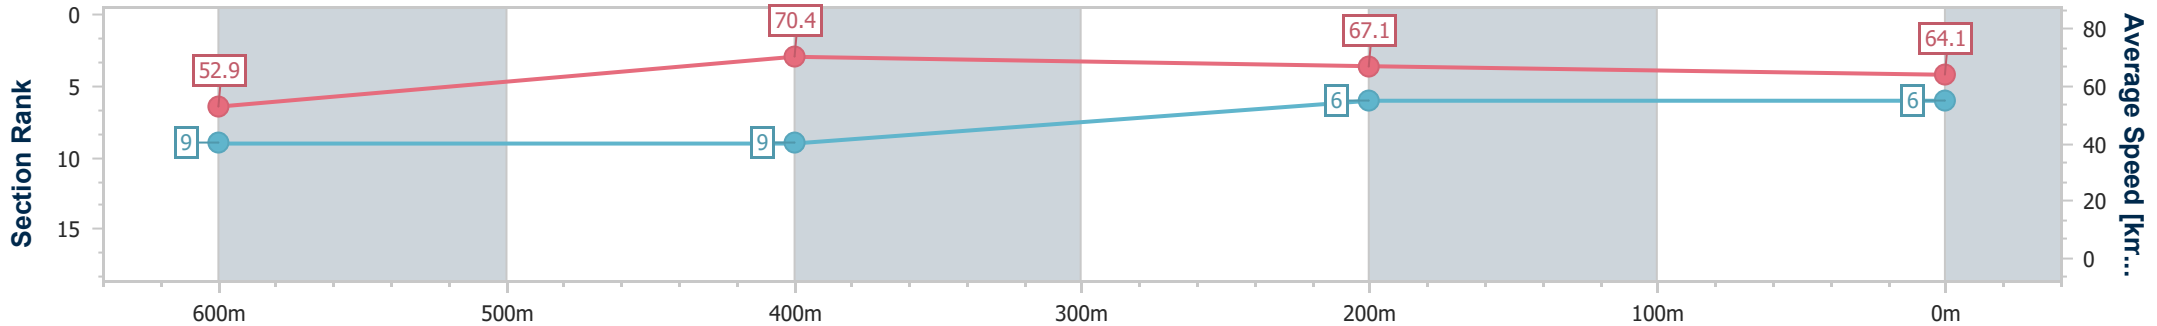

Horse/Jockey Name	Suniki
Final Rank	6
Fastest Section Time (Section)	0:10.21 (600m)
Top Speed [km/h] (Section)	72.2 (600m)
Race State	Finished

Ipswich QLD Professional
Race 7: BARRIER REEF POOLS BENCHMARK 58 Handicap - 800m

21 December 2024 - 16:49

Track Rating: Good 3, Weather: Fine, Rail Position: +5m Entire

Section	Overall	600m	400m	200m
Section Times	0:45.77 [6] (0:13.66)	0:32.11 [9] (0:10.21)	0:21.90 [9] (0:10.66)	0:11.24 [6] (0:11.24)
Average Speed [km/h]	52.9	70.4	67.1	64.1
Top Speed [km/h]	71.9	72.2	68.7	67.0
Avg. Dist. to Rail [m]	3.9	0.3	1.5	1.2
Avg. Stride Freq. [Hz]	2.4	2.5	2.4	2.3
Avg. Stride Length [m]	6.2	7.9	7.8	7.6

- [ ] Ranking at each section and finish
- -.-.- No data available at this section
- NA No data available