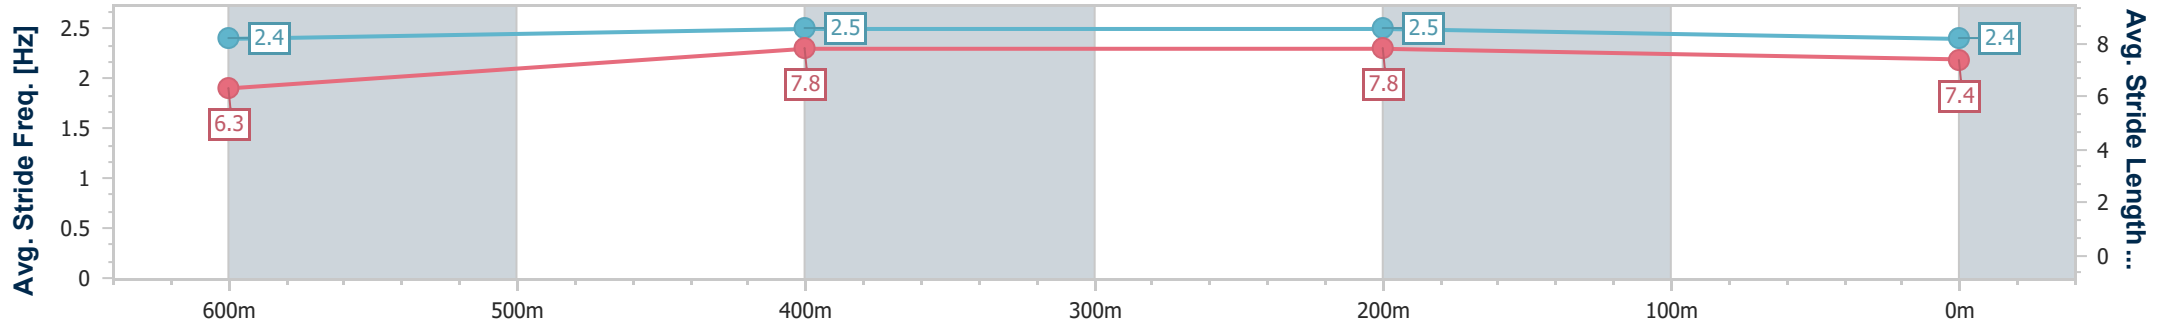

Ipswich QLD Professional  
Race 7: BARRIER REEF POOLS BENCHMARK 58 Handicap - 800m

21 December 2024 - 16:49

Track Rating: Good 3, Weather: Fine, Rail Position: +5m Entire

Section	Overall	600m	400m	200m
Section Times	0:45.30 [2] (0:13.21)	0:32.09 [2] (0:10.15)	0:21.94 [3] (0:10.58)	0:11.36 [3] (0:11.36)
Average Speed [km/h]	54.7	71.0	68.2	63.3
Top Speed [km/h]	72.2	71.9	69.9	66.4
Avg. Dist. to Rail [m]	3.3	0.5	0.9	1.9
Avg. Stride Freq. [Hz]	2.4	2.5	2.5	2.4
Avg. Stride Length [m]	6.3	7.8	7.8	7.4