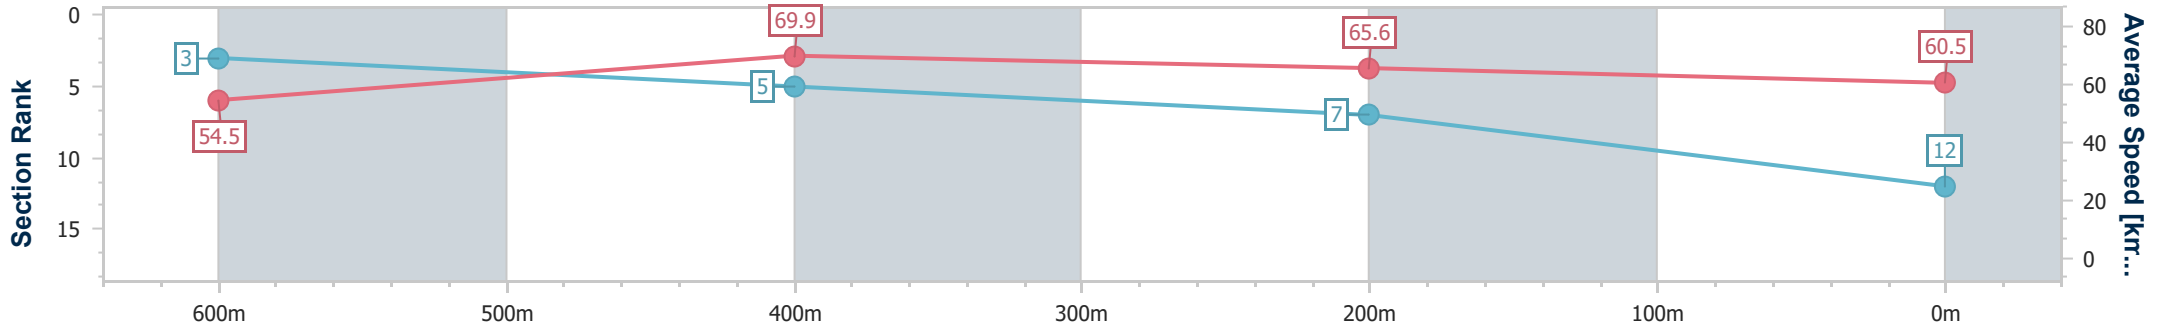

- [ ] Ranking at each section and finish
- .-.- No data available at this section
- NA No data available

Horse/Jockey Name	Princess Marian
Final Rank	12
Fastest Section Time (Section)	0:10.31 (600m)
Top Speed [km/h] (Section)	71.3 (600m)
Race State	Finished

Ipswich QLD Professional  
Race 7: BARRIER REEF POOLS BENCHMARK 58 Handicap - 800m

21 December 2024 - 16:49

Track Rating: Good 3, Weather: Fine, Rail Position: +5m Entire

Section	Overall	600m	400m	200m
Section Times	0:46.47 [12] (0:13.24)	0:33.23 [3] (0:10.31)	0:22.92 [5] (0:11.04)	0:11.88 [7] (0:11.88)
Average Speed [km/h]	54.5	69.9	65.6	60.5
Top Speed [km/h]	71.2	71.3	67.2	64.0
Avg. Dist. to Rail [m]	7.1	1.2	2.1	3.7
Avg. Stride Freq. [Hz]	2.5	2.6	2.5	2.4
Avg. Stride Length [m]	6.2	7.5	7.2	7.1