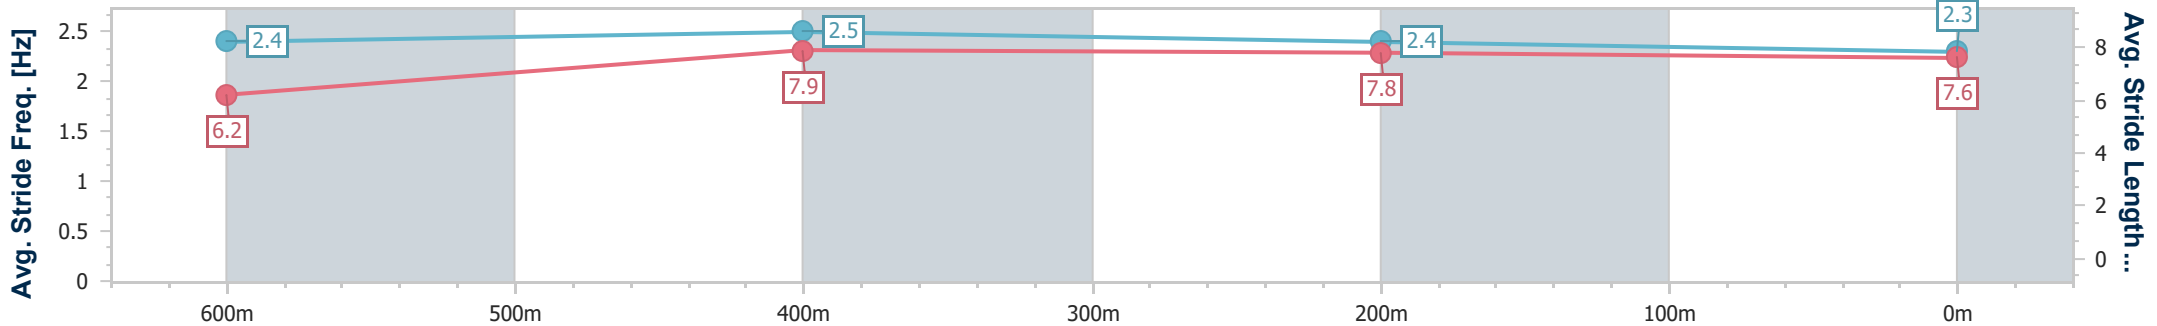

Horse/Jockey Name	Suniki
Final Rank	6
Fastest Section Time (Section)	0:10.21 (600m)
Top Speed [km/h] (Section)	72.2 (600m)
Race State	Finished

Ipswich QLD Professional
Race 7: BARRIER REEF POOLS BENCHMARK 58 Handicap - 800m

21 December 2024 - 16:49

Track Rating: Good 3, Weather: Fine, Rail Position: +5m Entire

Section	Overall	600m	400m	200m
Section Times	0:45.77 [6] (0:13.66)	0:32.11 [9] (0:10.21)	0:21.90 [9] (0:10.66)	0:11.24 [6] (0:11.24)
Average Speed [km/h]	52.9	70.4	67.1	64.1
Top Speed [km/h]	71.9	72.2	68.7	67.0
Avg. Dist. to Rail [m]	3.9	0.3	1.5	1.2
Avg. Stride Freq. [Hz]	2.4	2.5	2.4	2.3
Avg. Stride Length [m]	6.2	7.9	7.8	7.6

- [ ] Ranking at each section and finish
- -.-.- No data available at this section
- NA No data available