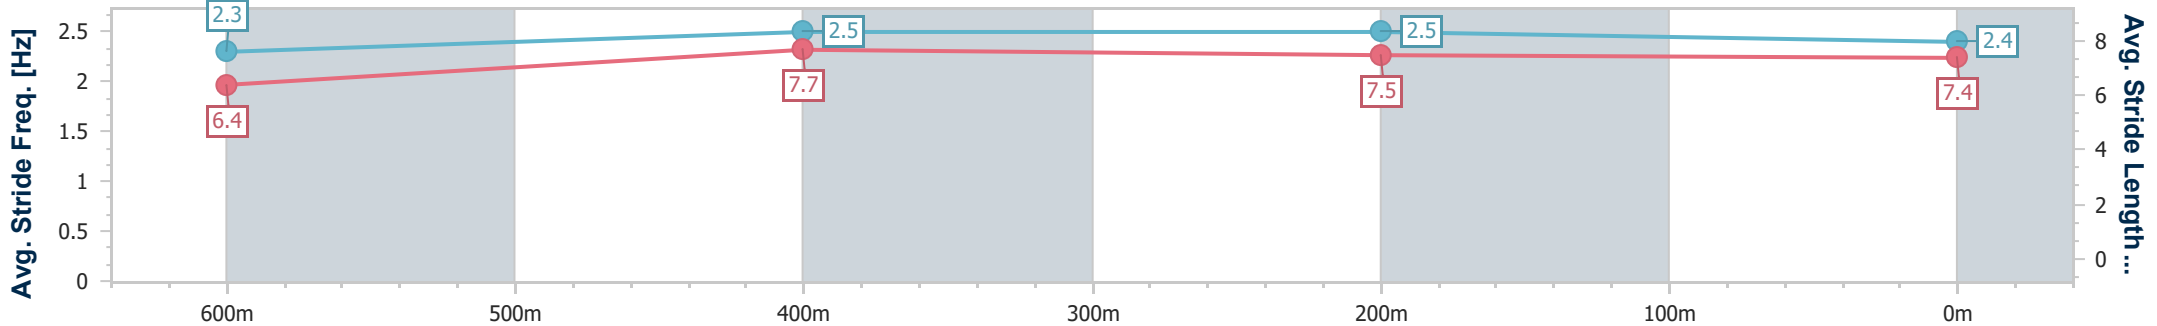

Horse/Jockey Name	Mr Brose
Final Rank	5
Fastest Section Time (Section)	0:10.29 (600m)
Top Speed [km/h] (Section)	72.0 (600m)
Race State	Finished

Ipswich QLD Professional
Race 7: BARRIER REEF POOLS BENCHMARK 58 Handicap - 800m

21 December 2024 - 16:49

Track Rating: Good 3, Weather: Fine, Rail Position: +5m Entire

Section	Overall	600m	400m	200m
Section Times	0:45.75 [5] (0:13.41)	0:32.34 [6] (0:10.29)	0:22.05 [6] (0:10.68)	0:11.37 [5] (0:11.37)
Average Speed [km/h]	53.9	70.3	67.4	63.4
Top Speed [km/h]	71.4	72.0	68.7	65.5
Avg. Dist. to Rail [m]	8.1	1.7	1.8	5.5
Avg. Stride Freq. [Hz]	2.3	2.5	2.5	2.4
Avg. Stride Length [m]	6.4	7.7	7.5	7.4

- [ ] Ranking at each section and finish
- -.-.- No data available at this section
- NA No data available