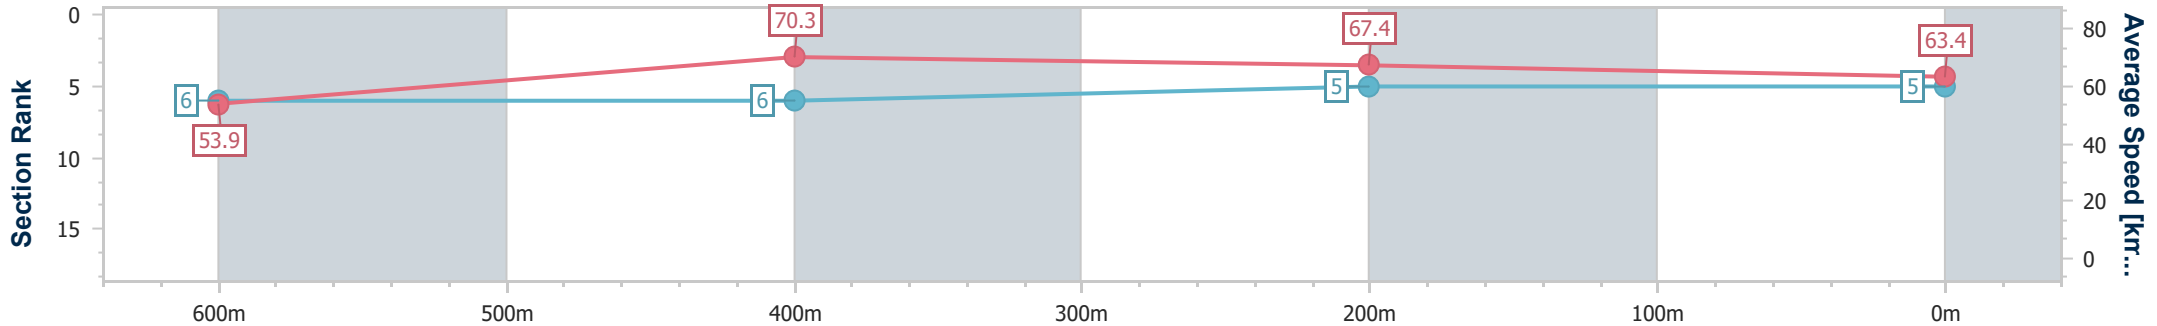

Horse/Jockey Name	Mr Brose
Final Rank	5
Fastest Section Time (Section)	0:10.29 (600m)
Top Speed [km/h] (Section)	72.0 (600m)
Race State	Finished

Ipswich QLD Professional
Race 7: BARRIER REEF POOLS BENCHMARK 58 Handicap - 800m

21 December 2024 - 16:49

Track Rating: Good 3, Weather: Fine, Rail Position: +5m Entire

Section	Overall	600m	400m	200m
Section Times	0:45.75 [5] (0:13.41)	0:32.34 [6] (0:10.29)	0:22.05 [6] (0:10.68)	0:11.37 [5] (0:11.37)
Average Speed [km/h]	53.9	70.3	67.4	63.4
Top Speed [km/h]	71.4	72.0	68.7	65.5
Avg. Dist. to Rail [m]	8.1	1.7	1.8	5.5
Avg. Stride Freq. [Hz]	2.3	2.5	2.5	2.4
Avg. Stride Length [m]	6.4	7.7	7.5	7.4

- [ ] Ranking at each section and finish
- -.-.- No data available at this section
- NA No data available