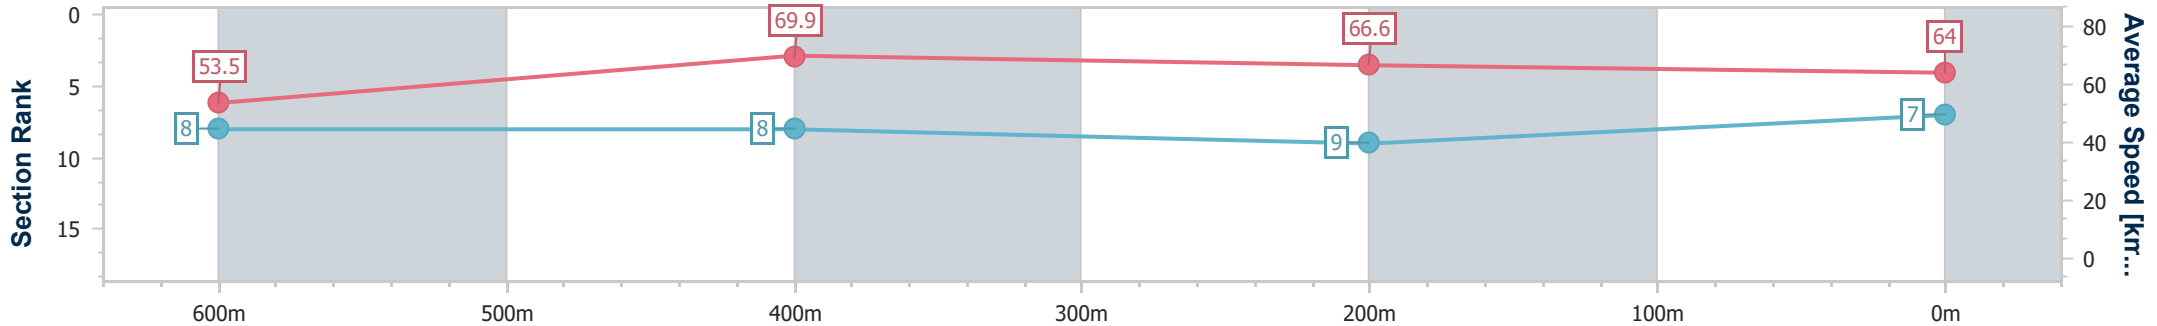

Horse/Jockey Name	Freakshake
Final Rank	7
Fastest Section Time (Section)	0:10.35 (600m)
Top Speed [km/h] (Section)	71.4 (600m)
Race State	Finished

Ipswich QLD Professional
Race 7: BARRIER REEF POOLS BENCHMARK 58 Handicap - 800m

21 December 2024 - 16:49

Track Rating: Good 3, Weather: Fine, Rail Position: +5m Entire

Section	Overall	600m	400m	200m
Section Times	0:45.98 [7] (0:13.49)	0:32.49 [8] (0:10.35)	0:22.14 [8] (0:10.91)	0:11.23 [9] (0:11.23)
Average Speed [km/h]	53.5	69.9	66.6	64.0
Top Speed [km/h]	70.9	71.4	67.8	66.7
Avg. Dist. to Rail [m]	9.4	2.8	2.2	5.4
Avg. Stride Freq. [Hz]	2.4	2.6	2.4	2.4
Avg. Stride Length [m]	6.3	7.6	7.6	7.5

- [ ] Ranking at each section and finish
- -.-.- No data available at this section
- NA No data available