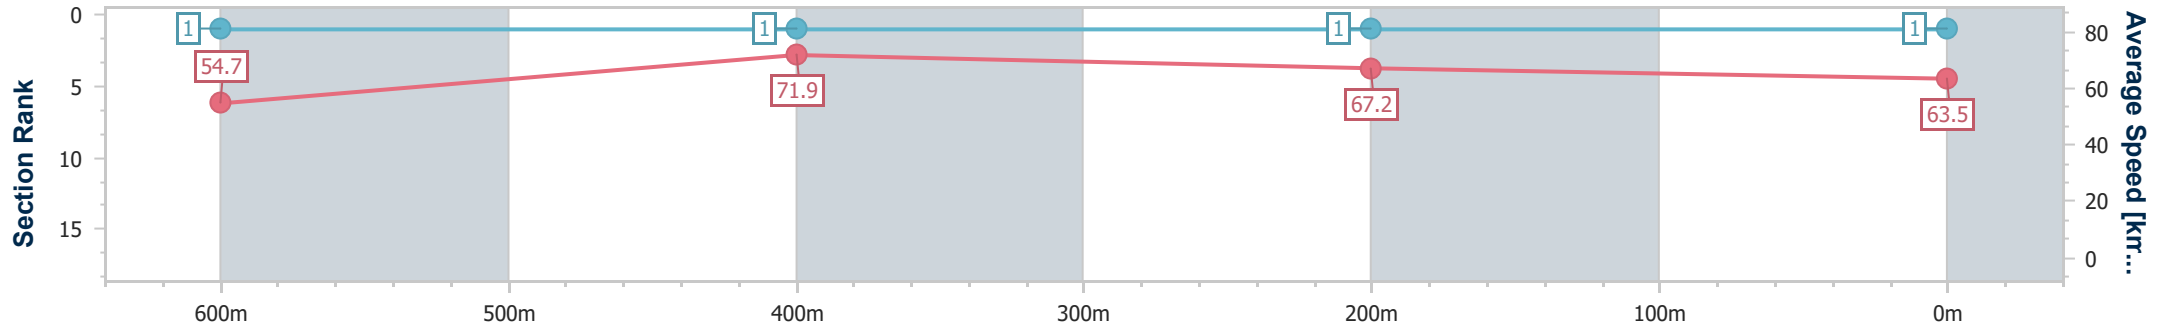

Horse/Jockey Name	Russian Pins
Final Rank	1
Fastest Section Time (Section)	0:10.03 (600m)
Top Speed [km/h] (Section)	73.1 (600m)
Race State	Finished

Ipswich QLD Professional
Race 7: BARRIER REEF POOLS BENCHMARK 58 Handicap - 800m

21 December 2024 - 16:49

Track Rating: Good 3, Weather: Fine, Rail Position: +5m Entire

Section	Overall	600m	400m	200m
Section Times	0:45.23 [1] (0:13.15)	0:32.08 [1] (0:10.03)	0:22.05 [1] (0:10.68)	0:11.37 [1] (0:11.37)
Average Speed [km/h]	54.7	71.9	67.2	63.5
Top Speed [km/h]	72.5	73.1	69.4	65.9
Avg. Dist. to Rail [m]	5.8	0.5	0.5	1.0
Avg. Stride Freq. [Hz]	2.6	2.6	2.6	2.4
Avg. Stride Length [m]	6.0	7.6	7.3	7.1

- [ ] Ranking at each section and finish
- -.-.- No data available at this section
- NA No data available