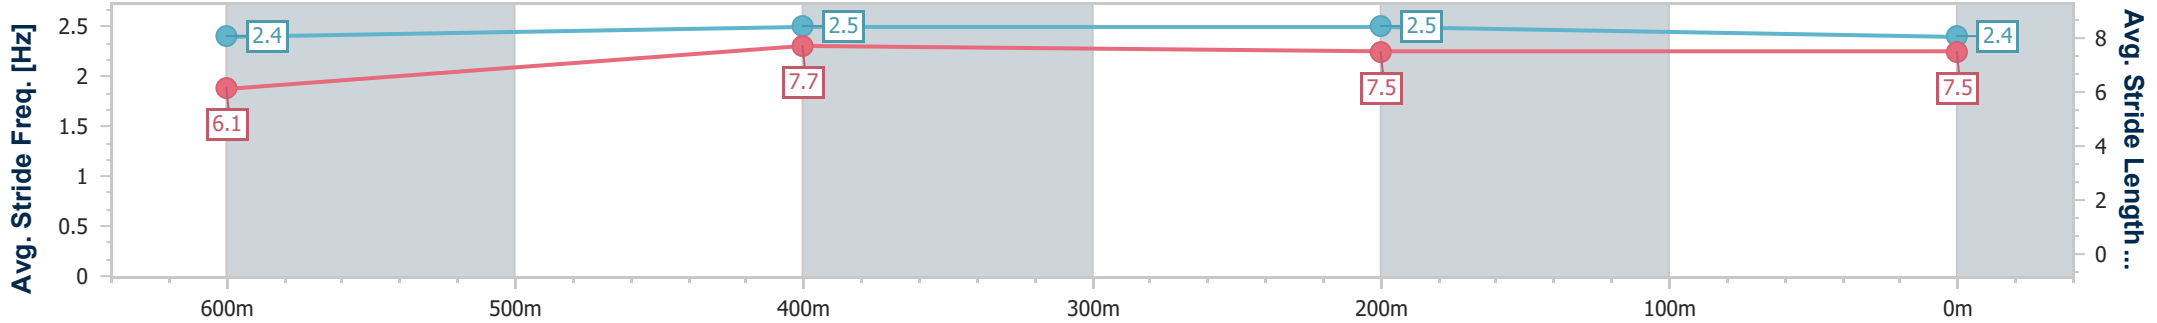

- [ ] Ranking at each section and finish
- .-.- No data available at this section
- NA No data available

Horse/Jockey Name	The Bell Jar
Final Rank	10
Fastest Section Time (Section)	0:10.35 (600m)
Top Speed [km/h] (Section)	71.1 (600m)
Race State	Finished

Ipswich QLD Professional  
Race 7: BARRIER REEF POOLS BENCHMARK 58 Handicap - 800m

21 December 2024 - 16:49

Track Rating: Good 3, Weather: Fine, Rail Position: +5m Entire

Section	Overall	600m	400m	200m
Section Times	0:46.06 [10] (0:13.79)	0:32.27 [11] (0:10.35)	0:21.92 [11] (0:10.70)	0:11.22 [11] (0:11.22)
Average Speed [km/h]	52.3	69.1	66.8	64.2
Top Speed [km/h]	70.6	71.1	68.4	66.5
Avg. Dist. to Rail [m]	0.9	1.7	1.5	0.3
Avg. Stride Freq. [Hz]	2.4	2.5	2.5	2.4
Avg. Stride Length [m]	6.1	7.7	7.5	7.5