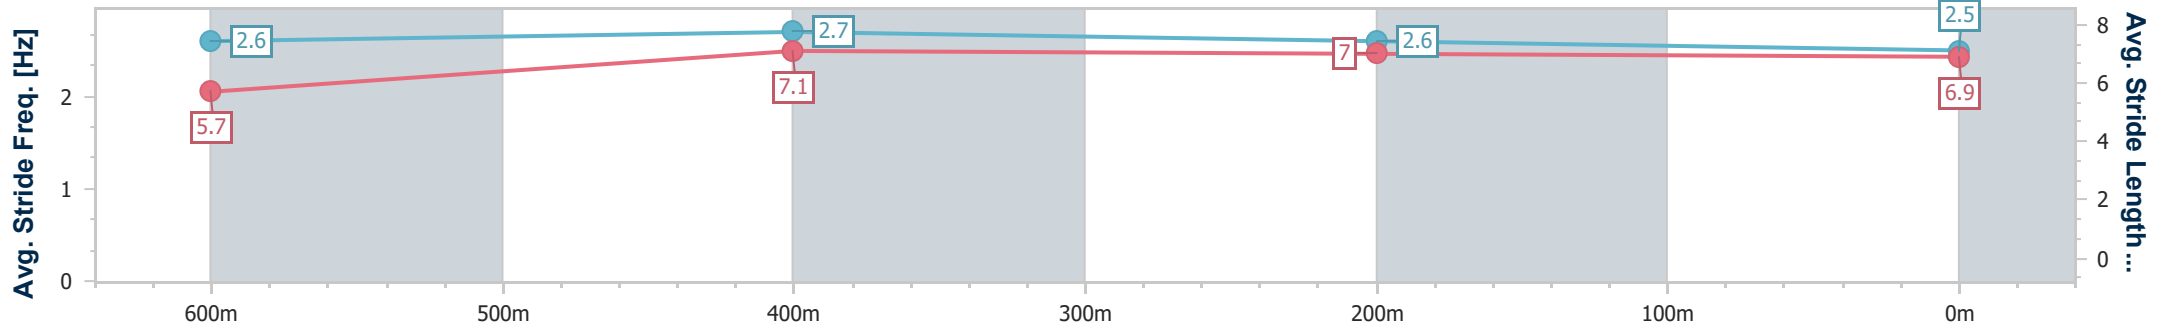

Ipswich QLD Professional  
Race 7: BARRIER REEF POOLS BENCHMARK 58 Handicap - 800m

21 December 2024 - 16:49

Track Rating: Good 3, Weather: Fine, Rail Position: +5m Entire

Section	Overall	600m	400m	200m
Section Times	0:46.06 [10] (0:13.79)	0:32.27 [11] (0:10.35)	0:21.92 [11] (0:10.70)	0:11.22 [11] (0:11.22)
Average Speed [km/h]	52.3	69.1	66.8	64.2
Top Speed [km/h]	70.6	71.1	68.4	66.5
Avg. Dist. to Rail [m]	0.9	1.7	1.5	0.3
Avg. Stride Freq. [Hz]	2.4	2.5	2.5	2.4
Avg. Stride Length [m]	6.1	7.7	7.5	7.5

- [ ] Ranking at each section and finish
- .-.- No data available at this section
- NA No data available

Horse/Jockey Name	Viking Valour
Final Rank	11
Fastest Section Time (Section)	0:10.43 (600m)
Top Speed [km/h] (Section)	70.6 (600m)
Race State	Finished

Ipswich QLD Professional  
Race 7: BARRIER REEF POOLS BENCHMARK 58 Handicap - 800m

21 December 2024 - 16:49

Track Rating: Good 3, Weather: Fine, Rail Position: +5m Entire

Section	Overall	600m	400m	200m
Section Times	0:46.38 [11] (0:13.83)	0:32.55 [12] (0:10.43)	0:22.12 [12] (0:10.79)	0:11.33 [12] (0:11.33)
Average Speed [km/h]	52.0	69.2	66.8	63.4
Top Speed [km/h]	69.6	70.6	67.4	65.8
Avg. Dist. to Rail [m]	6.0	1.2	1.5	5.4
Avg. Stride Freq. [Hz]	2.6	2.7	2.6	2.5
Avg. Stride Length [m]	5.7	7.1	7.0	6.9