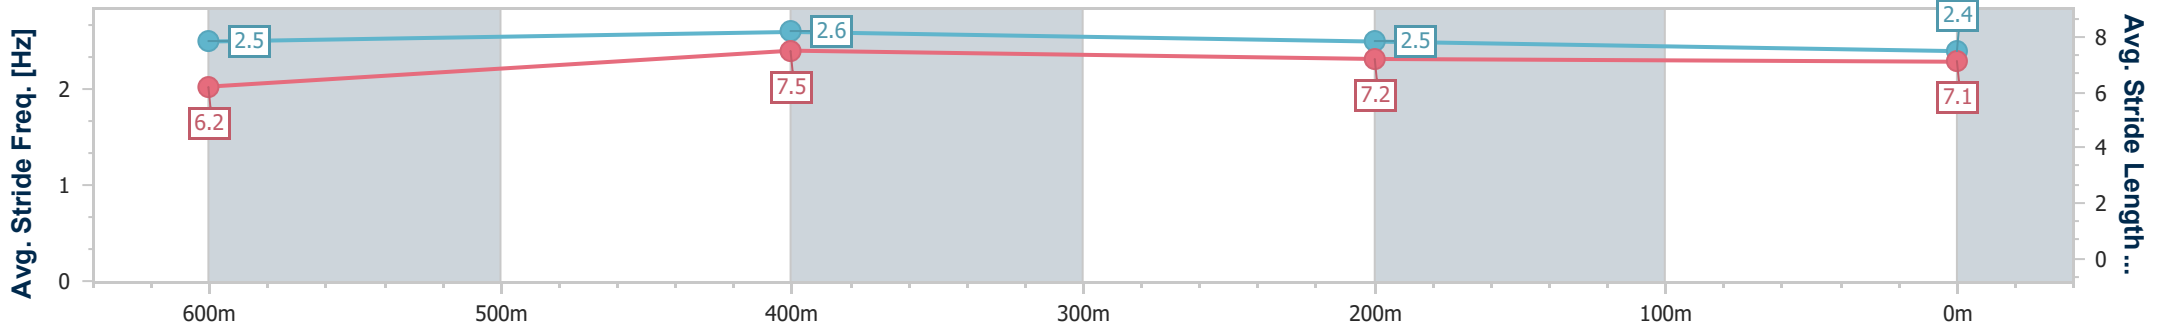

Ipswich QLD Professional  
Race 7: BARRIER REEF POOLS BENCHMARK 58 Handicap - 800m

21 December 2024 - 16:49

Track Rating: Good 3, Weather: Fine, Rail Position: +5m Entire

Section	Overall	600m	400m	200m
Section Times	0:46.38 [11] (0:13.83)	0:32.55 [12] (0:10.43)	0:22.12 [12] (0:10.79)	0:11.33 [12] (0:11.33)
Average Speed [km/h]	52.0	69.2	66.8	63.4
Top Speed [km/h]	69.6	70.6	67.4	65.8
Avg. Dist. to Rail [m]	6.0	1.2	1.5	5.4
Avg. Stride Freq. [Hz]	2.6	2.7	2.6	2.5
Avg. Stride Length [m]	5.7	7.1	7.0	6.9

- [ ] Ranking at each section and finish
- .-.- No data available at this section
- NA No data available

Horse/Jockey Name	Princess Marian
Final Rank	12
Fastest Section Time (Section)	0:10.31 (600m)
Top Speed [km/h] (Section)	71.3 (600m)
Race State	Finished

Ipswich QLD Professional  
Race 7: BARRIER REEF POOLS BENCHMARK 58 Handicap - 800m

21 December 2024 - 16:49

Track Rating: Good 3, Weather: Fine, Rail Position: +5m Entire

Section	Overall	600m	400m	200m
Section Times	0:46.47 [12] (0:13.24)	0:33.23 [3] (0:10.31)	0:22.92 [5] (0:11.04)	0:11.88 [7] (0:11.88)
Average Speed [km/h]	54.5	69.9	65.6	60.5
Top Speed [km/h]	71.2	71.3	67.2	64.0
Avg. Dist. to Rail [m]	7.1	1.2	2.1	3.7
Avg. Stride Freq. [Hz]	2.5	2.6	2.5	2.4
Avg. Stride Length [m]	6.2	7.5	7.2	7.1