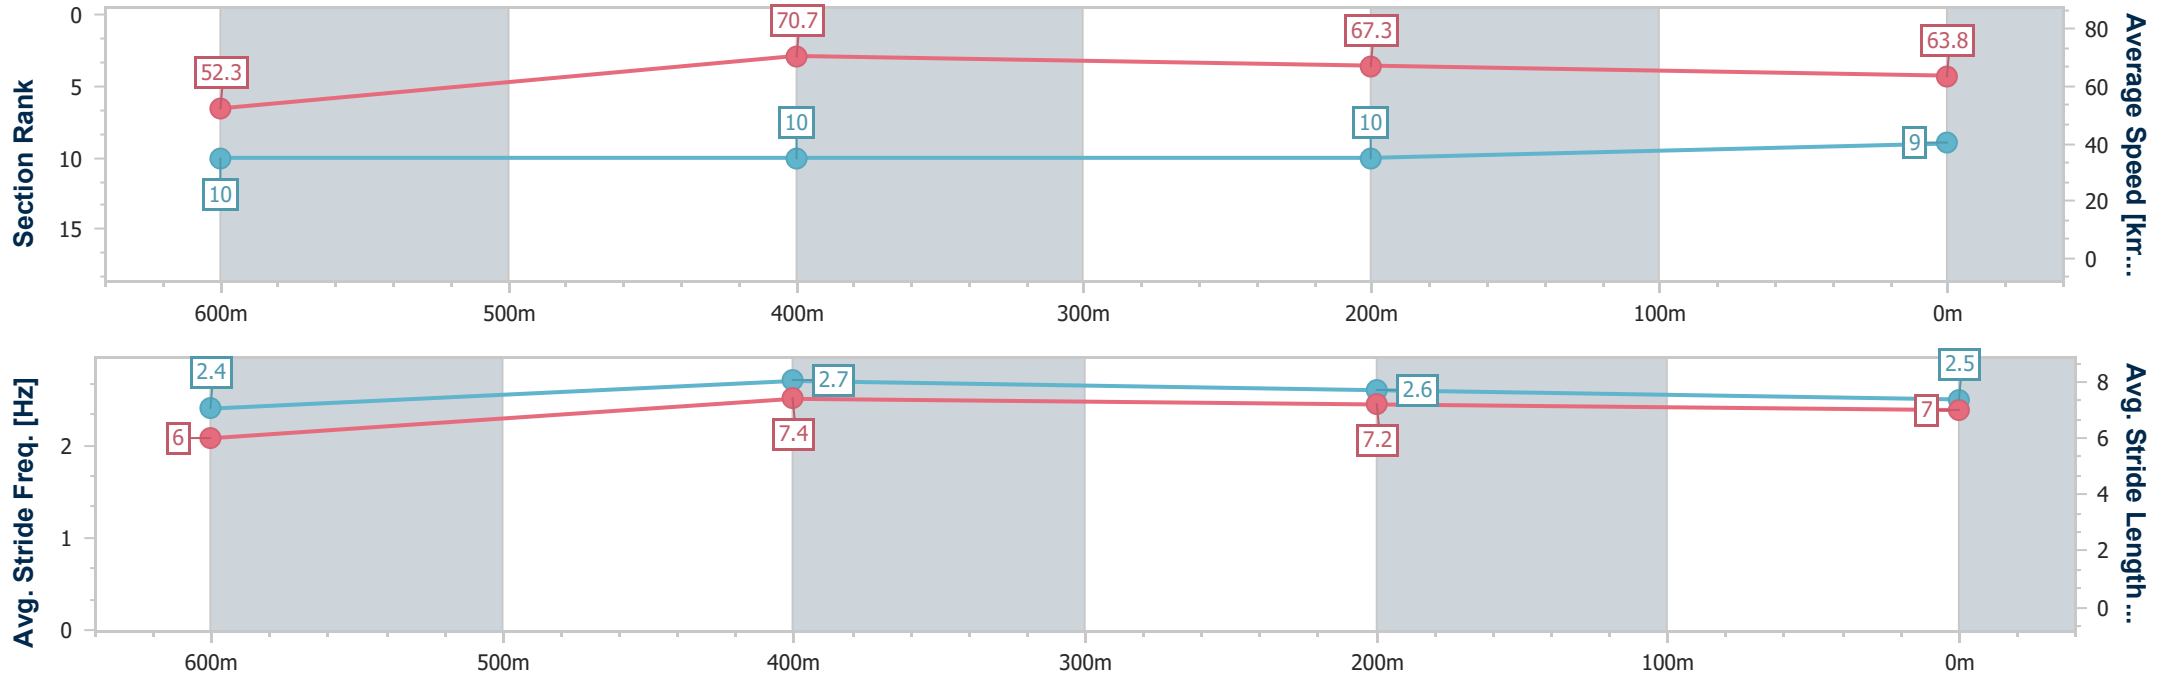

Ipswich QLD Professional  
Race 7: BARRIER REEF POOLS BENCHMARK 58 Handicap - 800m

21 December 2024 - 16:49

Track Rating: Good 3, Weather: Fine, Rail Position: +5m Entire

Section	Overall	600m	400m	200m
Section Times	0:46.01 [8] (0:13.47)	0:32.54 [7] (0:10.33)	0:22.21 [7] (0:10.94)	0:11.27 [8] (0:11.27)
Average Speed [km/h]	53.4	69.5	65.9	63.8
Top Speed [km/h]	71.5	71.9	67.2	66.6
Avg. Dist. to Rail [m]	3.9	0.5	1.0	1.8
Avg. Stride Freq. [Hz]	2.5	2.5	2.4	2.4
Avg. Stride Length [m]	6.1	7.7	7.6	7.3

- [ ] Ranking at each section and finish
- .-.- No data available at this section
- NA No data available

Horse/Jockey Name	I Am Thor
Final Rank	9
Fastest Section Time (Section)	0:10.26 (600m)
Top Speed [km/h] (Section)	71.9 (600m)
Race State	Finished

Ipswich QLD Professional  
Race 7: BARRIER REEF POOLS BENCHMARK 58 Handicap - 800m

21 December 2024 - 16:49

Track Rating: Good 3, Weather: Fine, Rail Position: +5m Entire

Section	Overall	600m	400m	200m
Section Times	0:46.05 [9] (0:13.75)	0:32.30 [10] (0:10.26)	0:22.04 [10] (0:10.77)	0:11.27 [10] (0:11.27)
Average Speed [km/h]	52.3	70.7	67.3	63.8
Top Speed [km/h]	71.5	71.9	69.0	66.1
Avg. Dist. to Rail [m]	4.6	1.4	3.4	7.0
Avg. Stride Freq. [Hz]	2.4	2.7	2.6	2.5
Avg. Stride Length [m]	6.0	7.4	7.2	7.0