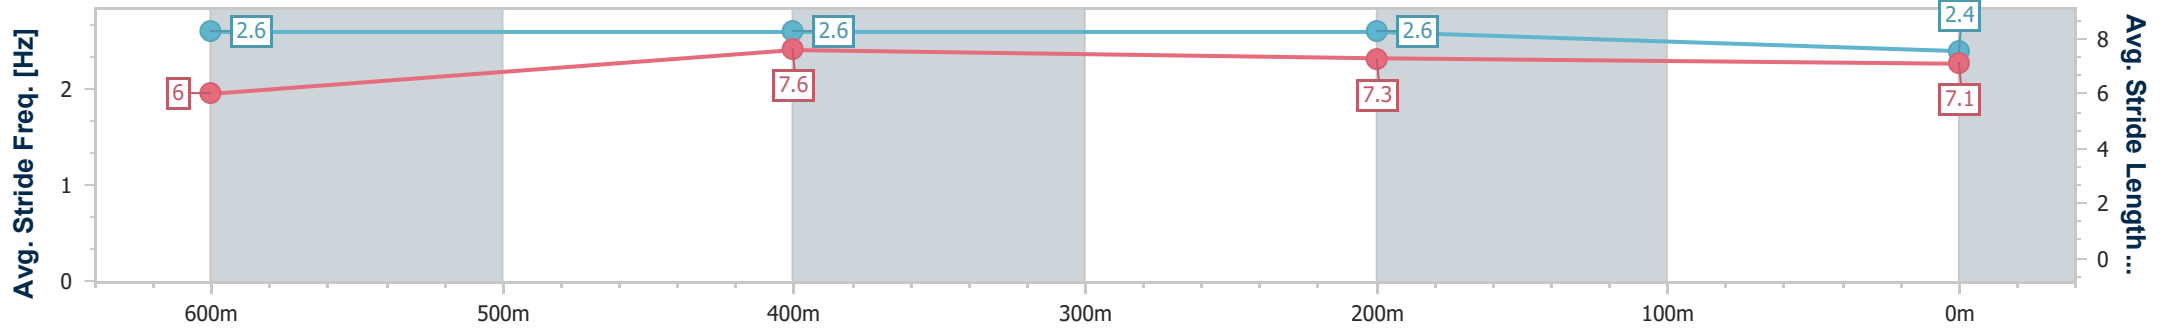

Horse/Jockey Name	Russian Pins
Final Rank	1
Fastest Section Time (Section)	0:10.03 (600m)
Top Speed [km/h] (Section)	73.1 (600m)
Race State	Finished

Ipswich QLD Professional
Race 7: BARRIER REEF POOLS BENCHMARK 58 Handicap - 800m

21 December 2024 - 16:49

Track Rating: Good 3, Weather: Fine, Rail Position: +5m Entire

Section	Overall	600m	400m	200m
Section Times	0:45.23 [1] (0:13.15)	0:32.08 [1] (0:10.03)	0:22.05 [1] (0:10.68)	0:11.37 [1] (0:11.37)
Average Speed [km/h]	54.7	71.9	67.2	63.5
Top Speed [km/h]	72.5	73.1	69.4	65.9
Avg. Dist. to Rail [m]	5.8	0.5	0.5	1.0
Avg. Stride Freq. [Hz]	2.6	2.6	2.6	2.4
Avg. Stride Length [m]	6.0	7.6	7.3	7.1

- [ ] Ranking at each section and finish
- -.-.- No data available at this section
- NA No data available