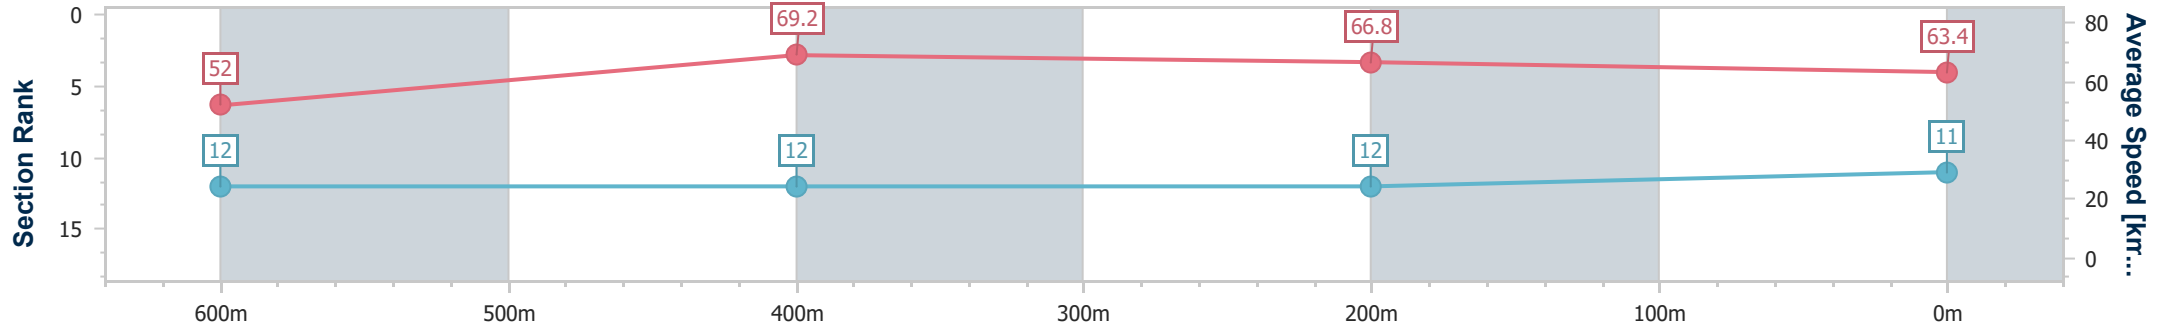

- [ ] Ranking at each section and finish
- .-.- No data available at this section
- NA No data available

Horse/Jockey Name	Viking Valour
Final Rank	11
Fastest Section Time (Section)	0:10.43 (600m)
Top Speed [km/h] (Section)	70.6 (600m)
Race State	Finished

Ipswich QLD Professional  
Race 7: BARRIER REEF POOLS BENCHMARK 58 Handicap - 800m

21 December 2024 - 16:49

Track Rating: Good 3, Weather: Fine, Rail Position: +5m Entire

Section	Overall	600m	400m	200m
Section Times	0:46.38 [11] (0:13.83)	0:32.55 [12] (0:10.43)	0:22.12 [12] (0:10.79)	0:11.33 [12] (0:11.33)
Average Speed [km/h]	52.0	69.2	66.8	63.4
Top Speed [km/h]	69.6	70.6	67.4	65.8
Avg. Dist. to Rail [m]	6.0	1.2	1.5	5.4
Avg. Stride Freq. [Hz]	2.6	2.7	2.6	2.5
Avg. Stride Length [m]	5.7	7.1	7.0	6.9