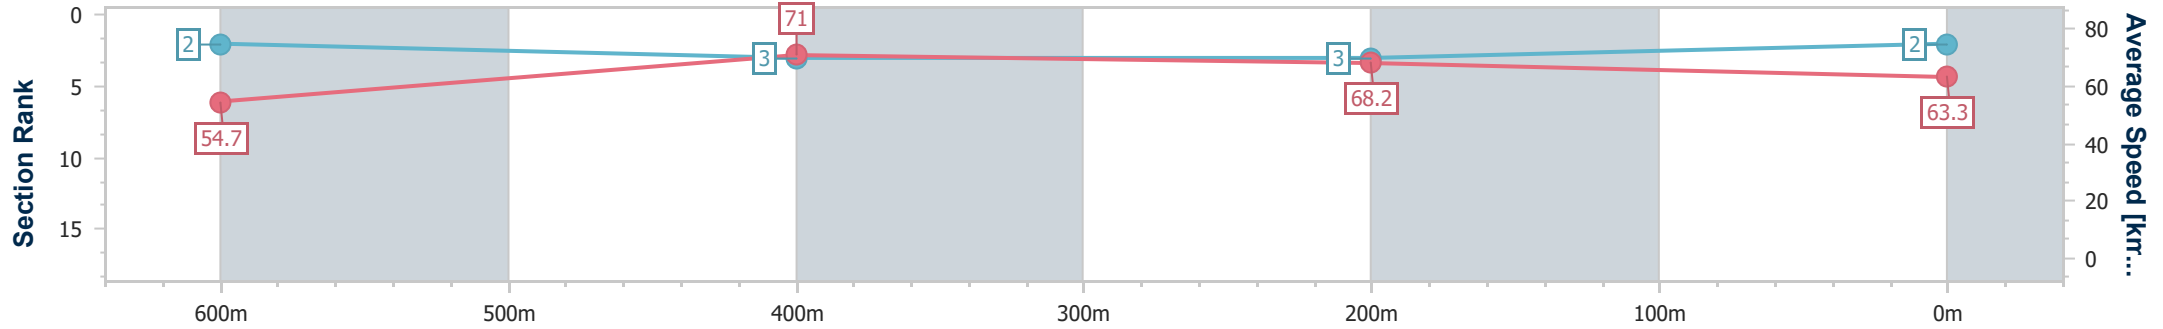

Horse/Jockey Name	Palawa Kani
Final Rank	2
Fastest Section Time (Section)	0:10.15 (600m)
Top Speed [km/h] (Section)	72.2 (Overall)
Race State	Finished

Ipswich QLD Professional
Race 7: BARRIER REEF POOLS BENCHMARK 58 Handicap - 800m

21 December 2024 - 16:49

Track Rating: Good 3, Weather: Fine, Rail Position: +5m Entire

Section	Overall	600m	400m	200m
Section Times	0:45.30 [2] (0:13.21)	0:32.09 [2] (0:10.15)	0:21.94 [3] (0:10.58)	0:11.36 [3] (0:11.36)
Average Speed [km/h]	54.7	71.0	68.2	63.3
Top Speed [km/h]	72.2	71.9	69.9	66.4
Avg. Dist. to Rail [m]	3.3	0.5	0.9	1.9
Avg. Stride Freq. [Hz]	2.4	2.5	2.5	2.4
Avg. Stride Length [m]	6.3	7.8	7.8	7.4

- [ ] Ranking at each section and finish
- -.-.- No data available at this section
- NA No data available