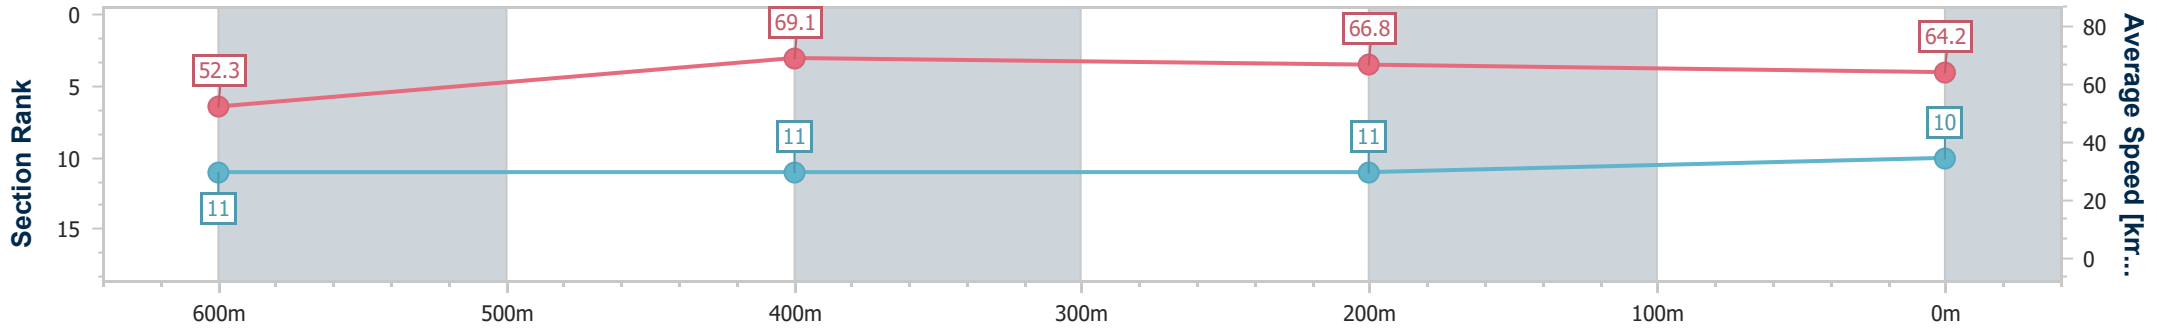

Horse/Jockey Name	The Bell Jar
Final Rank	10
Fastest Section Time (Section)	0:10.35 (600m)
Top Speed [km/h] (Section)	71.1 (600m)
Race State	Finished

Ipswich QLD Professional
Race 7: BARRIER REEF POOLS BENCHMARK 58 Handicap - 800m

21 December 2024 - 16:49

Track Rating: Good 3, Weather: Fine, Rail Position: +5m Entire

Section	Overall	600m	400m	200m
Section Times	0:46.06 [10] (0:13.79)	0:32.27 [11] (0:10.35)	0:21.92 [11] (0:10.70)	0:11.22 [11] (0:11.22)
Average Speed [km/h]	52.3	69.1	66.8	64.2
Top Speed [km/h]	70.6	71.1	68.4	66.5
Avg. Dist. to Rail [m]	0.9	1.7	1.5	0.3
Avg. Stride Freq. [Hz]	2.4	2.5	2.5	2.4
Avg. Stride Length [m]	6.1	7.7	7.5	7.5

- [ ] Ranking at each section and finish
- -.-.- No data available at this section
- NA No data available