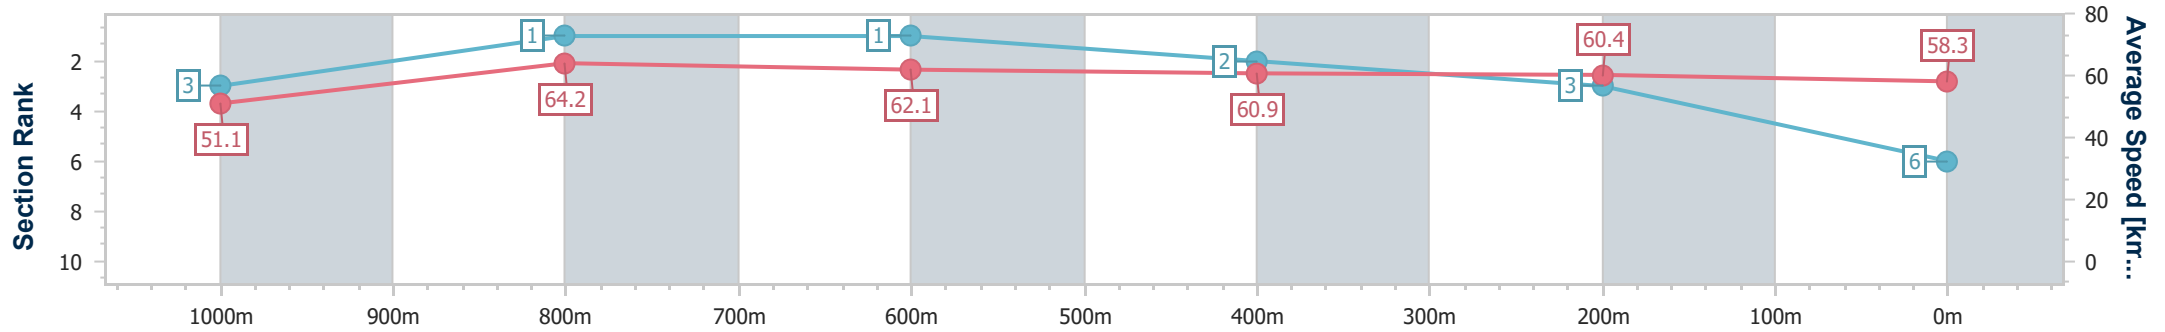

Horse/Jockey Name	Alfa Lily
Final Rank	6
Fastest Section Time (Section)	0:11.31 (1000m)
Top Speed [km/h] (Section)	65.6 (1000m)
Race State	Finished

Toowoomba QLD Professional
Race 3: EMPIRE OF JAPAN - STANDING @ HOPETOUN FARM
BENCHMARK 60 Handicap - 1200m

21 December 2024 - 17:38

Track Rating: Good 3, Weather: Fine, Rail Position: +3m Entire

Section	Overall	1000m	800m	600m	400m	200m
Section Times	1:13.37 [6] (0:14.13)	0:59.24 [3] (0:11.31)	0:47.93 [1] (0:11.68)	0:36.25 [1] (0:11.97)	0:24.28 [2] (0:11.95)	0:12.33 [3] (0:12.33)
Average Speed [km/h]	51.1	64.2	62.1	60.9	60.4	58.3
Top Speed [km/h]	65.2	65.6	63.7	62.2	60.8	60.1
Avg. Dist. to Rail [m]	3.7	2.7	2.5	2.0	0.9	1.0
Avg. Stride Freq. [Hz]	2.4	2.4	2.4	2.4	2.3	2.3
Avg. Stride Length [m]	6.1	7.4	7.3	7.2	7.2	7.1

- [ ] Ranking at each section and finish
- -.-.- No data available at this section
- NA No data available