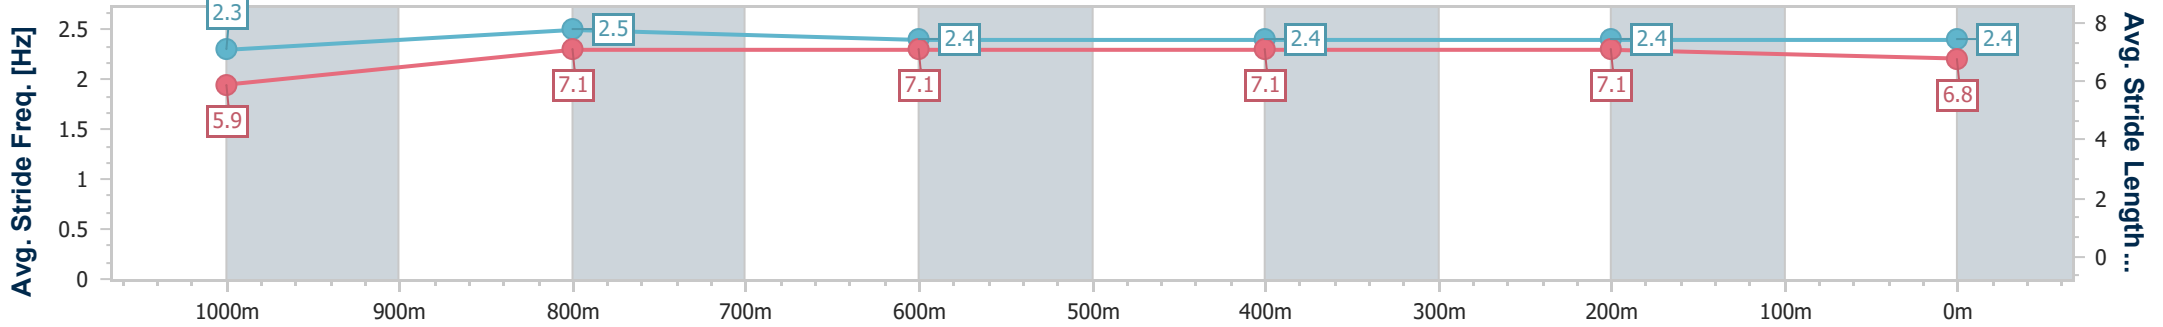

Horse/Jockey Name	Overseas
Final Rank	7
Fastest Section Time (Section)	0:11.45 (1000m)
Top Speed [km/h] (Section)	65.5 (1000m)
Race State	Finished

Toowoomba QLD Professional
Race 3: EMPIRE OF JAPAN - STANDING @ HOPETOUN FARM
BENCHMARK 60 Handicap - 1200m

21 December 2024 - 17:38

Track Rating: Good 3, Weather: Fine, Rail Position: +3m Entire

Section	Overall	1000m	800m	600m	400m	200m
Section Times	1:13.67 [7] (0:14.92)	0:58.75 [9] (0:11.45)	0:47.30 [10] (0:11.83)	0:35.47 [10] (0:11.74)	0:23.73 [9] (0:11.54)	0:12.19 [8] (0:12.19)
Average Speed [km/h]	48.4	62.9	61.4	61.3	62.1	58.9
Top Speed [km/h]	64.0	65.5	63.8	62.4	63.0	61.4
Avg. Dist. to Rail [m]	4.5	1.0	1.7	0.5	1.6	1.5
Avg. Stride Freq. [Hz]	2.3	2.5	2.4	2.4	2.4	2.4
Avg. Stride Length [m]	5.9	7.1	7.1	7.1	7.1	6.8

- [ ] Ranking at each section and finish
- -.-.- No data available at this section
- NA No data available