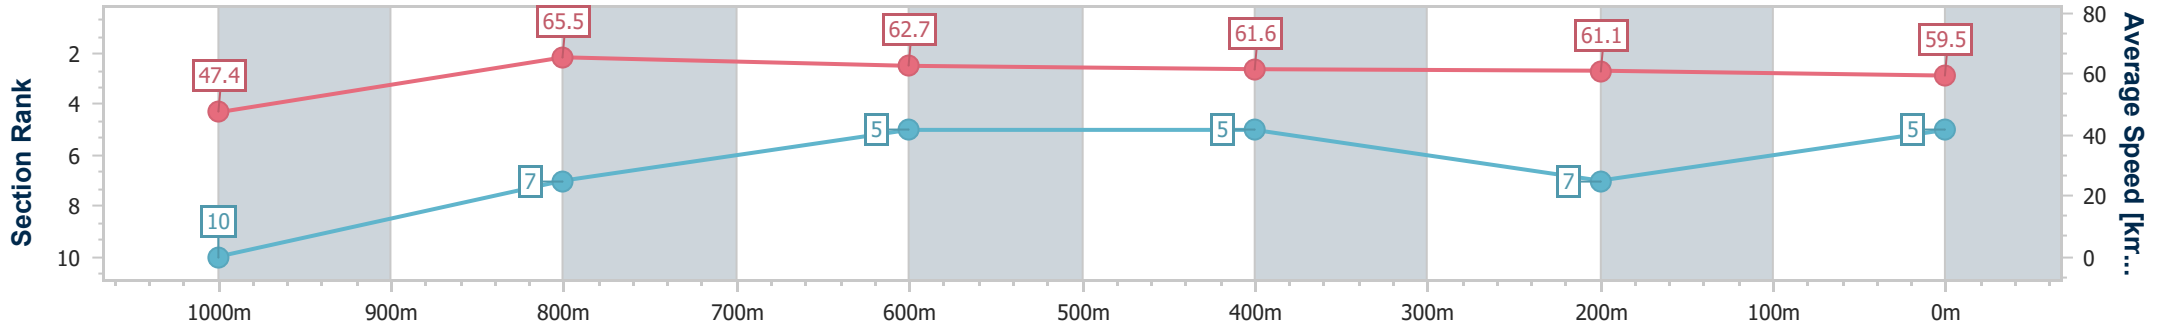

Horse/Jockey Name	Anyway You Want It
Final Rank	5
Fastest Section Time (Section)	0:10.93 (1000m)
Top Speed [km/h] (Section)	67.4 (1000m)
Race State	Finished

Toowoomba QLD Professional
Race 3: EMPIRE OF JAPAN - STANDING @ HOPETOUN FARM
BENCHMARK 60 Handicap - 1200m

21 December 2024 - 17:38

Track Rating: Good 3, Weather: Fine, Rail Position: +3m Entire

Section	Overall	1000m	800m	600m	400m	200m
Section Times	1:13.19 [5] (0:15.24)	0:57.95 [10] (0:10.93)	0:47.02 [7] (0:11.40)	0:35.62 [5] (0:11.74)	0:23.88 [5] (0:11.84)	0:12.04 [7] (0:12.04)
Average Speed [km/h]	47.4	65.5	62.7	61.6	61.1	59.5
Top Speed [km/h]	66.2	67.4	64.4	62.8	61.8	60.9
Avg. Dist. to Rail [m]	2.5	1.6	1.7	0.7	1.5	1.4
Avg. Stride Freq. [Hz]	2.2	2.2	2.2	2.2	2.2	2.2
Avg. Stride Length [m]	5.9	8.0	7.8	7.7	7.7	7.6

- [ ] Ranking at each section and finish
- -.-.- No data available at this section
- NA No data available