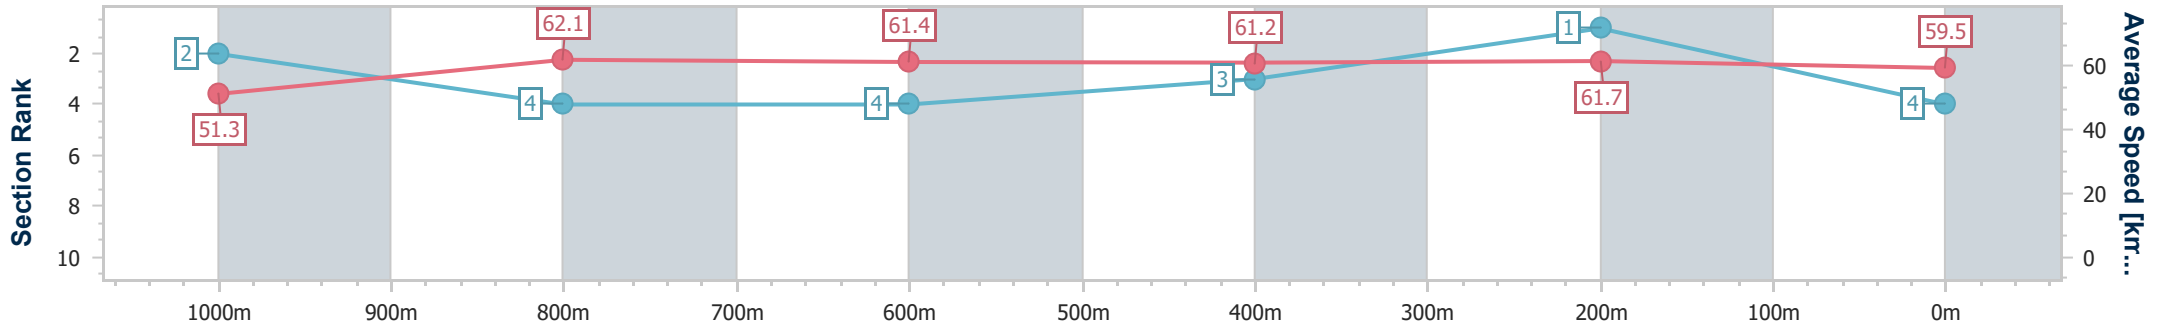

Horse/Jockey Name	Heroic Chief
Final Rank	4
Fastest Section Time (Section)	0:11.65 (1000m)
Top Speed [km/h] (Section)	65.5 (Overall)
Race State	Finished

Toowoomba QLD Professional
Race 3: EMPIRE OF JAPAN - STANDING @ HOPETOUN FARM
BENCHMARK 60 Handicap - 1200m

21 December 2024 - 17:38

Track Rating: Good 3, Weather: Fine, Rail Position: +3m Entire

Section	Overall	1000m	800m	600m	400m	200m
Section Times	1:13.09 [4] (0:14.10)	0:58.99 [2] (0:11.65)	0:47.34 [4] (0:11.75)	0:35.59 [4] (0:11.77)	0:23.82 [3] (0:11.71)	0:12.11 [1] (0:12.11)
Average Speed [km/h]	51.3	62.1	61.4	61.2	61.7	59.5
Top Speed [km/h]	65.5	65.4	63.0	62.1	62.7	62.3
Avg. Dist. to Rail [m]	2.6	1.9	1.0	0.2	1.7	3.0
Avg. Stride Freq. [Hz]	2.4	2.5	2.5	2.5	2.5	2.4
Avg. Stride Length [m]	6.0	7.0	6.8	6.9	6.8	6.7

- [ ] Ranking at each section and finish
- -.-.- No data available at this section
- NA No data available