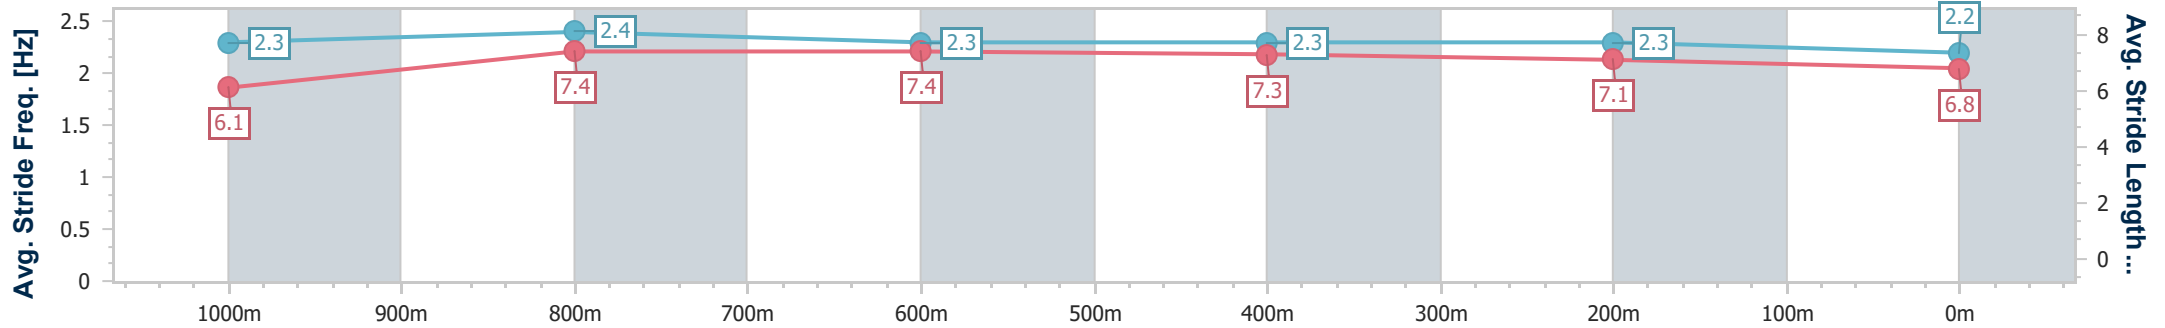

- [] Ranking at each section and finish
- .-.- No data available at this section
- NA No data available

Horse/Jockey Name	Limited Reality
Final Rank	9
Fastest Section Time (Section)	0:11.50 (1000m)
Top Speed [km/h] (Section)	66.6 (Overall)
Race State	Finished

Toowoomba QLD Professional
 Race 3: EMPIRE OF JAPAN - STANDING @ HOPETOUN FARM
 BENCHMARK 60 Handicap - 1200m

21 December 2024 - 17:38

Track Rating: Good 3, Weather: Fine, Rail Position: +3m Entire

Section	Overall	1000m	800m	600m	400m	200m
Section Times	1:14.25 [9] (0:14.02)	1:00.23 [1] (0:11.50)	0:48.73 [2] (0:11.68)	0:37.05 [2] (0:11.86)	0:25.19 [1] (0:12.09)	0:13.10 [6] (0:13.10)
Average Speed [km/h]	51.3	63.2	62.0	60.5	59.6	55.0
Top Speed [km/h]	66.6	65.5	64.1	62.5	61.2	57.9
Avg. Dist. to Rail [m]	3.3	2.6	1.7	0.6	0.7	0.9
Avg. Stride Freq. [Hz]	2.3	2.4	2.3	2.3	2.3	2.2
Avg. Stride Length [m]	6.1	7.4	7.4	7.3	7.1	6.8