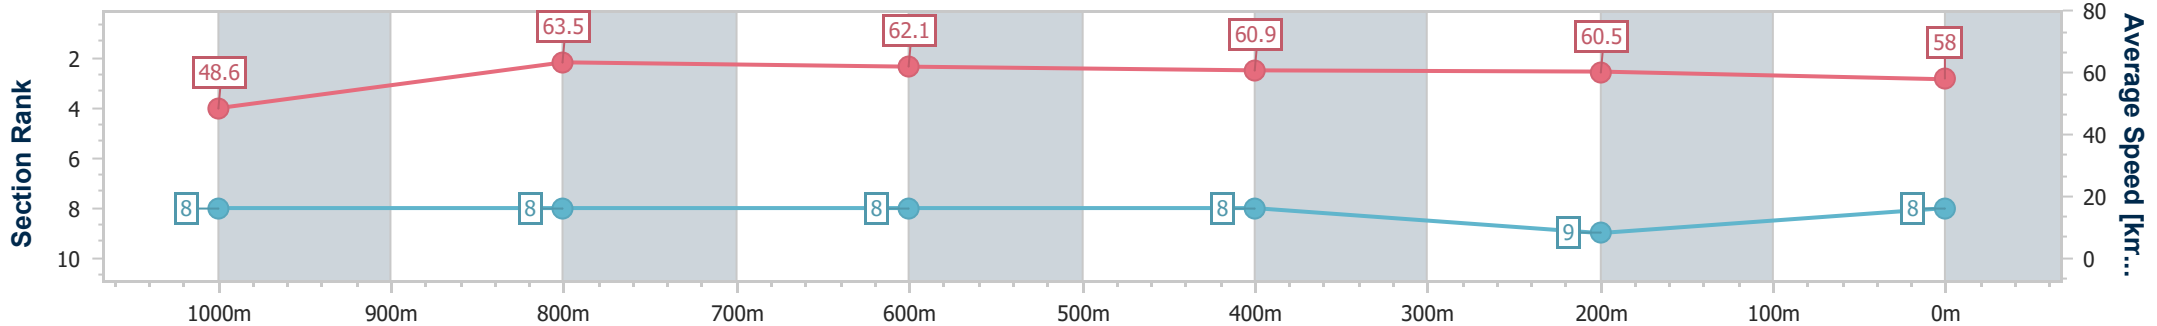

Horse/Jockey Name	Husson's Revenge
Final Rank	8
Fastest Section Time (Section)	0:11.42 (1000m)
Top Speed [km/h] (Section)	65.5 (1000m)
Race State	Finished

Toowoomba QLD Professional
Race 3: EMPIRE OF JAPAN - STANDING @ HOPETOUN FARM
BENCHMARK 60 Handicap - 1200m

21 December 2024 - 17:38

Track Rating: Good 3, Weather: Fine, Rail Position: +3m Entire

Section	Overall	1000m	800m	600m	400m	200m
Section Times	1:14.18 [8] (0:14.83)	0:59.35 [8] (0:11.42)	0:47.93 [8] (0:11.71)	0:36.22 [8] (0:11.91)	0:24.31 [8] (0:11.92)	0:12.39 [9] (0:12.39)
Average Speed [km/h]	48.6	63.5	62.1	60.9	60.5	58.0
Top Speed [km/h]	65.1	65.5	64.5	62.4	61.0	60.6
Avg. Dist. to Rail [m]	7.0	2.8	2.8	1.4	0.7	1.8
Avg. Stride Freq. [Hz]	2.2	2.4	2.4	2.3	2.4	2.3
Avg. Stride Length [m]	6.1	7.3	7.3	7.2	7.1	7.0

- [ ] Ranking at each section and finish
- -.-.- No data available at this section
- NA No data available