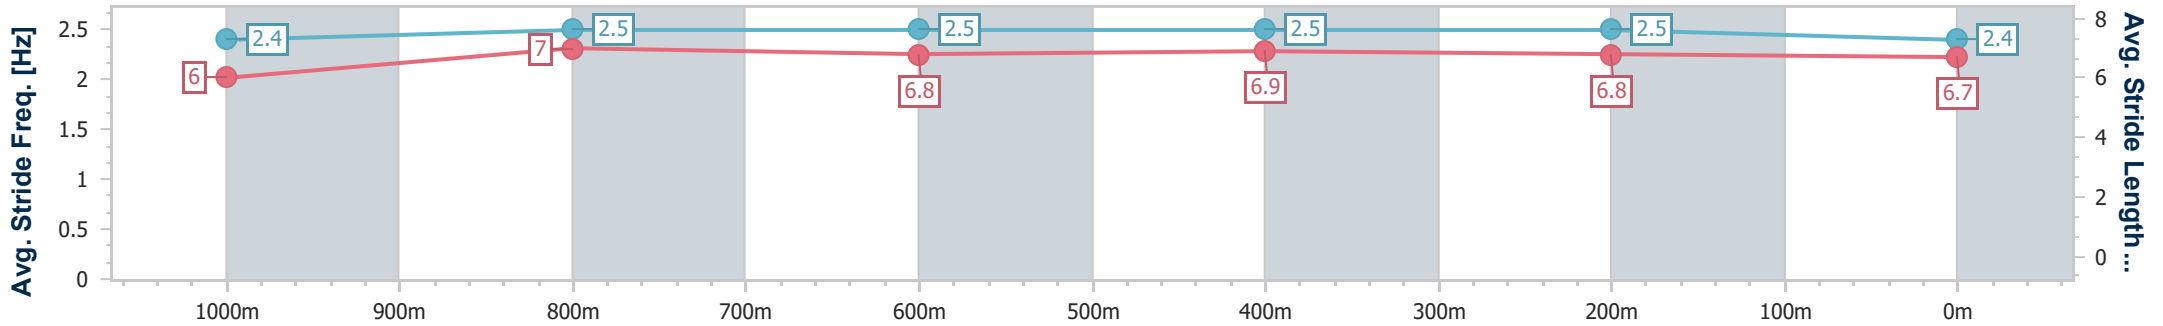

Horse/Jockey Name	Heroic Chief
Final Rank	4
Fastest Section Time (Section)	0:11.65 (1000m)
Top Speed [km/h] (Section)	65.5 (Overall)
Race State	Finished

Toowoomba QLD Professional
Race 3: EMPIRE OF JAPAN - STANDING @ HOPETOUN FARM
BENCHMARK 60 Handicap - 1200m

21 December 2024 - 17:38

Track Rating: Good 3, Weather: Fine, Rail Position: +3m Entire

Section	Overall	1000m	800m	600m	400m	200m
Section Times	1:13.09 [4] (0:14.10)	0:58.99 [2] (0:11.65)	0:47.34 [4] (0:11.75)	0:35.59 [4] (0:11.77)	0:23.82 [3] (0:11.71)	0:12.11 [1] (0:12.11)
Average Speed [km/h]	51.3	62.1	61.4	61.2	61.7	59.5
Top Speed [km/h]	65.5	65.4	63.0	62.1	62.7	62.3
Avg. Dist. to Rail [m]	2.6	1.9	1.0	0.2	1.7	3.0
Avg. Stride Freq. [Hz]	2.4	2.5	2.5	2.5	2.5	2.4
Avg. Stride Length [m]	6.0	7.0	6.8	6.9	6.8	6.7

- [ ] Ranking at each section and finish
- -.-.- No data available at this section
- NA No data available