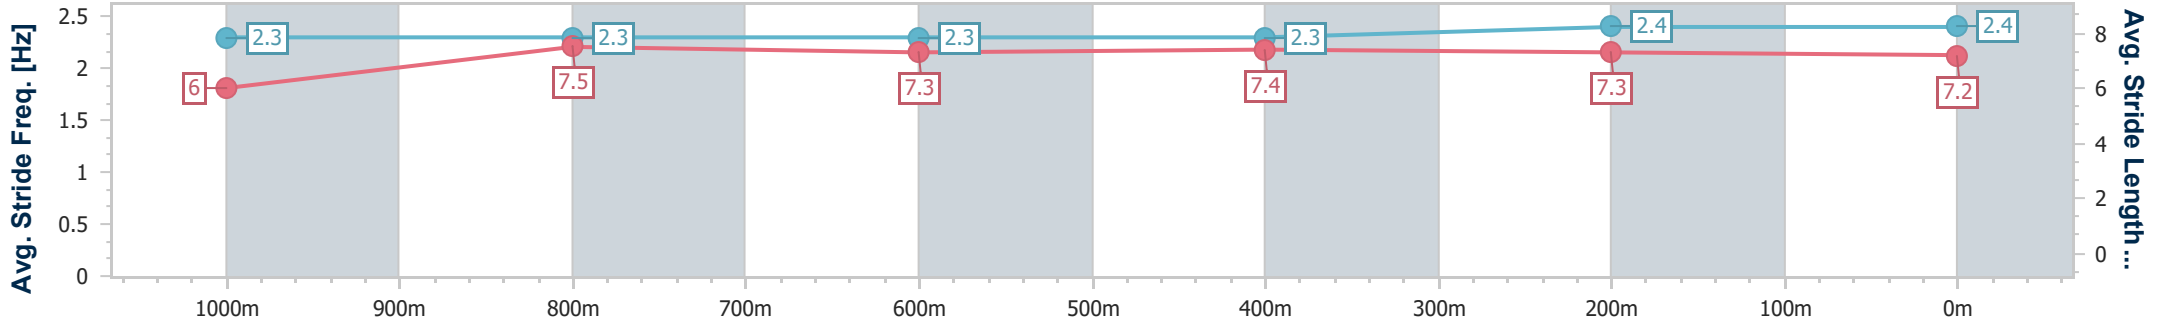

Horse/Jockey Name	Uluwatu
Final Rank	3
Fastest Section Time (Section)	0:11.46 (1000m)
Top Speed [km/h] (Section)	66.3 (Overall)
Race State	Finished

Toowoomba QLD Professional
Race 3: EMPIRE OF JAPAN - STANDING @ HOPETOUN FARM
BENCHMARK 60 Handicap - 1200m

21 December 2024 - 17:38

Track Rating: Good 3, Weather: Fine, Rail Position: +3m Entire

Section	Overall	1000m	800m	600m	400m	200m
Section Times	1:12.78 [3] (0:14.26)	0:58.52 [4] (0:11.46)	0:47.06 [3] (0:11.70)	0:35.36 [3] (0:11.86)	0:23.50 [4] (0:11.78)	0:11.72 [4] (0:11.72)
Average Speed [km/h]	50.5	63.1	61.9	61.4	61.9	61.5
Top Speed [km/h]	66.3	64.8	63.7	62.9	62.9	62.2
Avg. Dist. to Rail [m]	3.0	1.3	2.1	2.0	3.6	5.4
Avg. Stride Freq. [Hz]	2.3	2.3	2.3	2.3	2.4	2.4
Avg. Stride Length [m]	6.0	7.5	7.3	7.4	7.3	7.2

- [ ] Ranking at each section and finish
- -.-.- No data available at this section
- NA No data available