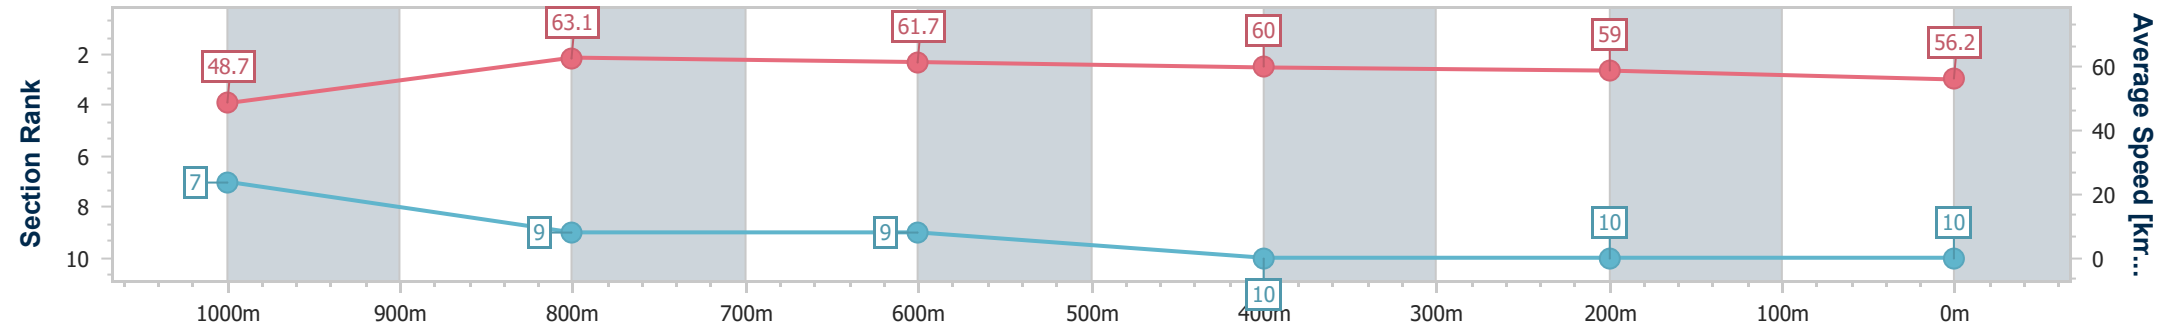

- [] Ranking at each section and finish
- .-.- No data available at this section
- NA No data available

Horse/Jockey Name	Dustyiam
Final Rank	10
Fastest Section Time (Section)	0:11.52 (1000m)
Top Speed [km/h] (Section)	64.9 (1000m)
Race State	Finished

Toowoomba QLD Professional
 Race 3: EMPIRE OF JAPAN - STANDING @ HOPETOUN FARM
 BENCHMARK 60 Handicap - 1200m

21 December 2024 - 17:38

Track Rating: Good 3, Weather: Fine, Rail Position: +3m Entire

Section	Overall	1000m	800m	600m	400m	200m
Section Times	1:15.06 [10] (0:14.82)	1:00.24 [7] (0:11.52)	0:48.72 [9] (0:11.80)	0:36.92 [9] (0:12.02)	0:24.90 [10] (0:12.13)	0:12.77 [10] (0:12.77)
Average Speed [km/h]	48.7	63.1	61.7	60.0	59.0	56.2
Top Speed [km/h]	64.4	64.9	62.9	61.4	60.3	59.0
Avg. Dist. to Rail [m]	7.8	3.4	2.2	0.8	1.4	0.4
Avg. Stride Freq. [Hz]	2.4	2.5	2.4	2.4	2.4	2.3
Avg. Stride Length [m]	5.7	7.0	7.0	6.9	6.9	6.8