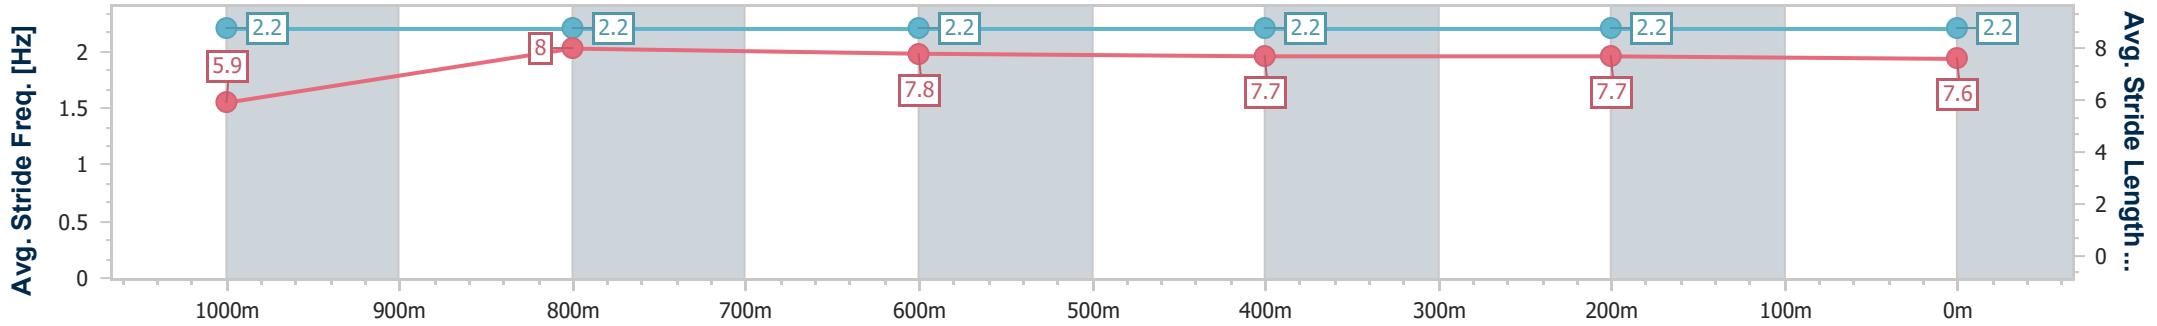

Horse/Jockey Name	Anyway You Want It
Final Rank	5
Fastest Section Time (Section)	0:10.93 (1000m)
Top Speed [km/h] (Section)	67.4 (1000m)
Race State	Finished

Toowoomba QLD Professional
Race 3: EMPIRE OF JAPAN - STANDING @ HOPETOUN FARM
BENCHMARK 60 Handicap - 1200m

21 December 2024 - 17:38

Track Rating: Good 3, Weather: Fine, Rail Position: +3m Entire

Section	Overall	1000m	800m	600m	400m	200m
Section Times	1:13.19 [5] (0:15.24)	0:57.95 [10] (0:10.93)	0:47.02 [7] (0:11.40)	0:35.62 [5] (0:11.74)	0:23.88 [5] (0:11.84)	0:12.04 [7] (0:12.04)
Average Speed [km/h]	47.4	65.5	62.7	61.6	61.1	59.5
Top Speed [km/h]	66.2	67.4	64.4	62.8	61.8	60.9
Avg. Dist. to Rail [m]	2.5	1.6	1.7	0.7	1.5	1.4
Avg. Stride Freq. [Hz]	2.2	2.2	2.2	2.2	2.2	2.2
Avg. Stride Length [m]	5.9	8.0	7.8	7.7	7.7	7.6

- [ ] Ranking at each section and finish
- -.-.- No data available at this section
- NA No data available