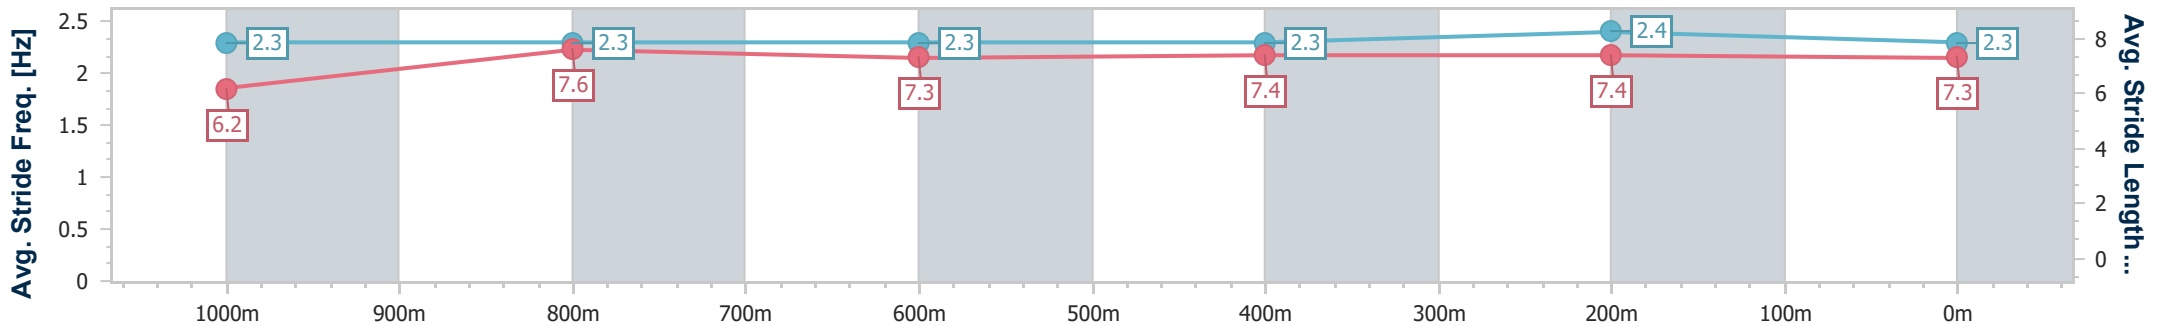

Horse/Jockey Name	Secret Spy
Final Rank	2
Fastest Section Time (Section)	0:11.48 (400m)
Top Speed [km/h] (Section)	66.1 (Overall)
Race State	Finished

Toowoomba QLD Professional
Race 3: EMPIRE OF JAPAN - STANDING @ HOPETOUN FARM
BENCHMARK 60 Handicap - 1200m

21 December 2024 - 17:38

Track Rating: Good 3, Weather: Fine, Rail Position: +3m Entire

Section	Overall	1000m	800m	600m	400m	200m
Section Times	1:12.76 [2] (0:14.37)	0:58.39 [5] (0:11.56)	0:46.83 [5] (0:11.74)	0:35.09 [6] (0:11.88)	0:23.21 [6] (0:11.48)	0:11.73 [2] (0:11.73)
Average Speed [km/h]	50.2	62.6	61.6	60.6	62.9	61.3
Top Speed [km/h]	66.1	64.7	62.8	62.6	63.8	63.9
Avg. Dist. to Rail [m]	6.0	1.3	1.6	0.4	0.6	1.6
Avg. Stride Freq. [Hz]	2.3	2.3	2.3	2.3	2.4	2.3
Avg. Stride Length [m]	6.2	7.6	7.3	7.4	7.4	7.3

- [ ] Ranking at each section and finish
- -.-.- No data available at this section
- NA No data available