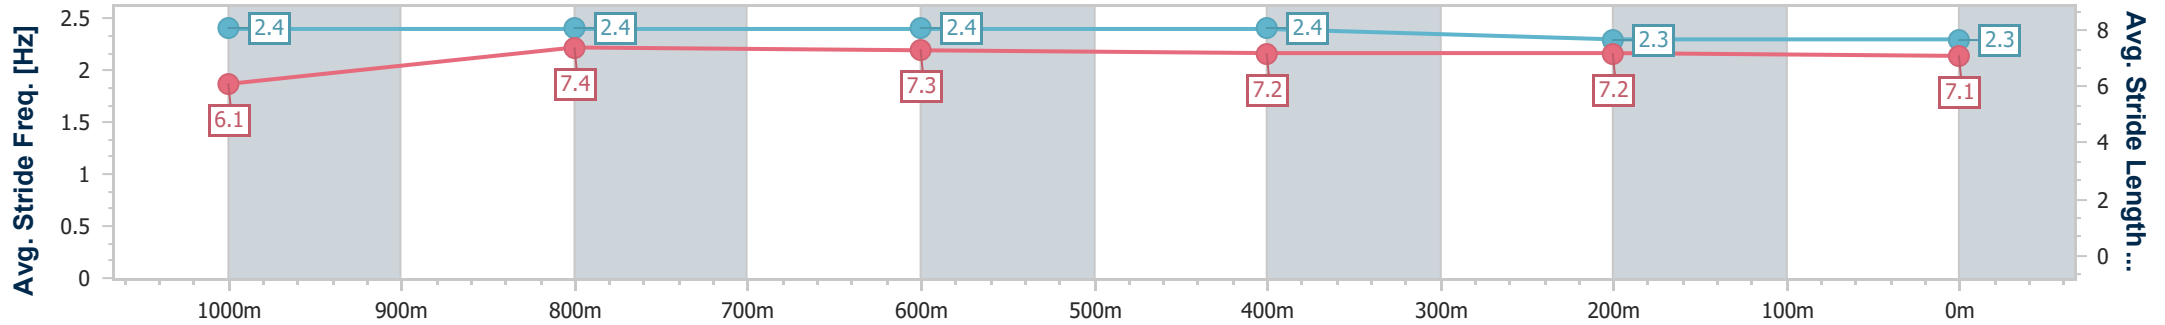

Horse/Jockey Name	Alfa Lily
Final Rank	6
Fastest Section Time (Section)	0:11.31 (1000m)
Top Speed [km/h] (Section)	65.6 (1000m)
Race State	Finished

Toowoomba QLD Professional
Race 3: EMPIRE OF JAPAN - STANDING @ HOPETOUN FARM
BENCHMARK 60 Handicap - 1200m

21 December 2024 - 17:38

Track Rating: Good 3, Weather: Fine, Rail Position: +3m Entire

Section	Overall	1000m	800m	600m	400m	200m
Section Times	1:13.37 [6] (0:14.13)	0:59.24 [3] (0:11.31)	0:47.93 [1] (0:11.68)	0:36.25 [1] (0:11.97)	0:24.28 [2] (0:11.95)	0:12.33 [3] (0:12.33)
Average Speed [km/h]	51.1	64.2	62.1	60.9	60.4	58.3
Top Speed [km/h]	65.2	65.6	63.7	62.2	60.8	60.1
Avg. Dist. to Rail [m]	3.7	2.7	2.5	2.0	0.9	1.0
Avg. Stride Freq. [Hz]	2.4	2.4	2.4	2.4	2.3	2.3
Avg. Stride Length [m]	6.1	7.4	7.3	7.2	7.2	7.1

- [ ] Ranking at each section and finish
- -.-.- No data available at this section
- NA No data available