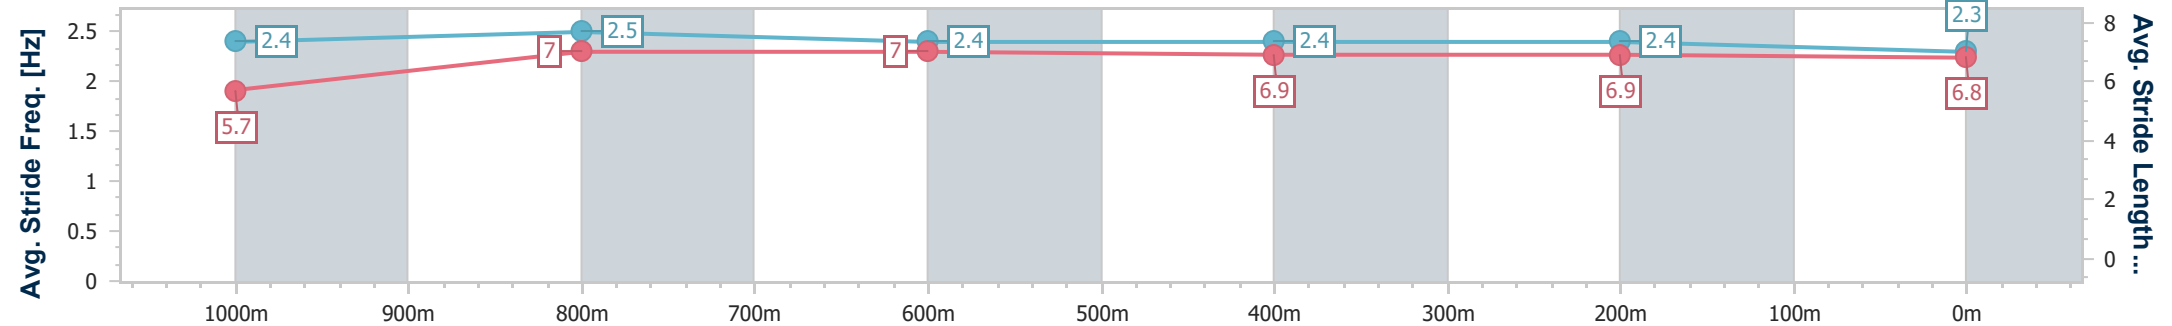

Toowoomba QLD Professional
 Race 3: EMPIRE OF JAPAN - STANDING @ HOPETOUN FARM
 BENCHMARK 60 Handicap - 1200m

21 December 2024 - 17:38

Track Rating: Good 3, Weather: Fine, Rail Position: +3m Entire

Section	Overall	1000m	800m	600m	400m	200m
Section Times	1:14.25 [9] (0:14.02)	1:00.23 [1] (0:11.50)	0:48.73 [2] (0:11.68)	0:37.05 [2] (0:11.86)	0:25.19 [1] (0:12.09)	0:13.10 [6] (0:13.10)
Average Speed [km/h]	51.3	63.2	62.0	60.5	59.6	55.0
Top Speed [km/h]	66.6	65.5	64.1	62.5	61.2	57.9
Avg. Dist. to Rail [m]	3.3	2.6	1.7	0.6	0.7	0.9
Avg. Stride Freq. [Hz]	2.3	2.4	2.3	2.3	2.3	2.2
Avg. Stride Length [m]	6.1	7.4	7.4	7.3	7.1	6.8

- [] Ranking at each section and finish
- .-.- No data available at this section
- NA No data available

Horse/Jockey Name	Dustyiam
Final Rank	10
Fastest Section Time (Section)	0:11.52 (1000m)
Top Speed [km/h] (Section)	64.9 (1000m)
Race State	Finished

Toowoomba QLD Professional
 Race 3: EMPIRE OF JAPAN - STANDING @ HOPETOUN FARM
 BENCHMARK 60 Handicap - 1200m

21 December 2024 - 17:38

Track Rating: Good 3, Weather: Fine, Rail Position: +3m Entire

Section	Overall	1000m	800m	600m	400m	200m
Section Times	1:15.06 [10] (0:14.82)	1:00.24 [7] (0:11.52)	0:48.72 [9] (0:11.80)	0:36.92 [9] (0:12.02)	0:24.90 [10] (0:12.13)	0:12.77 [10] (0:12.77)
Average Speed [km/h]	48.7	63.1	61.7	60.0	59.0	56.2
Top Speed [km/h]	64.4	64.9	62.9	61.4	60.3	59.0
Avg. Dist. to Rail [m]	7.8	3.4	2.2	0.8	1.4	0.4
Avg. Stride Freq. [Hz]	2.4	2.5	2.4	2.4	2.4	2.3
Avg. Stride Length [m]	5.7	7.0	7.0	6.9	6.9	6.8

- [] Ranking at each section and finish
- .-.- No data available at this section
- NA No data available