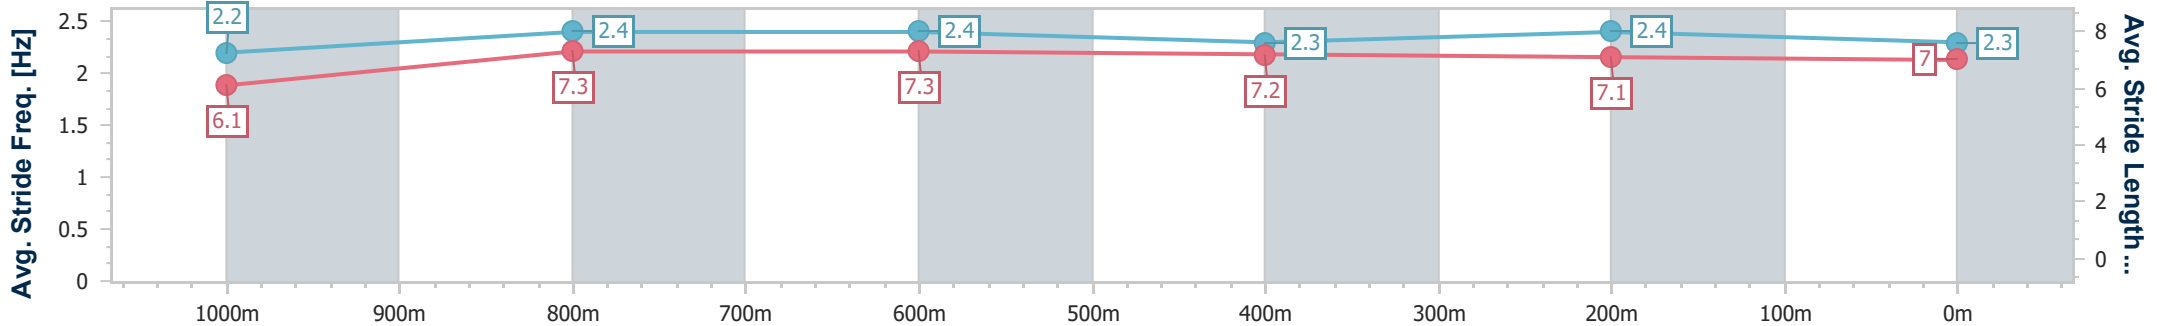

Horse/Jockey Name	Husson's Revenge
Final Rank	8
Fastest Section Time (Section)	0:11.42 (1000m)
Top Speed [km/h] (Section)	65.5 (1000m)
Race State	Finished

Toowoomba QLD Professional
Race 3: EMPIRE OF JAPAN - STANDING @ HOPETOUN FARM
BENCHMARK 60 Handicap - 1200m

21 December 2024 - 17:38

Track Rating: Good 3, Weather: Fine, Rail Position: +3m Entire

Section	Overall	1000m	800m	600m	400m	200m
Section Times	1:14.18 [8] (0:14.83)	0:59.35 [8] (0:11.42)	0:47.93 [8] (0:11.71)	0:36.22 [8] (0:11.91)	0:24.31 [8] (0:11.92)	0:12.39 [9] (0:12.39)
Average Speed [km/h]	48.6	63.5	62.1	60.9	60.5	58.0
Top Speed [km/h]	65.1	65.5	64.5	62.4	61.0	60.6
Avg. Dist. to Rail [m]	7.0	2.8	2.8	1.4	0.7	1.8
Avg. Stride Freq. [Hz]	2.2	2.4	2.4	2.3	2.4	2.3
Avg. Stride Length [m]	6.1	7.3	7.3	7.2	7.1	7.0

- [ ] Ranking at each section and finish
- -.-.- No data available at this section
- NA No data available