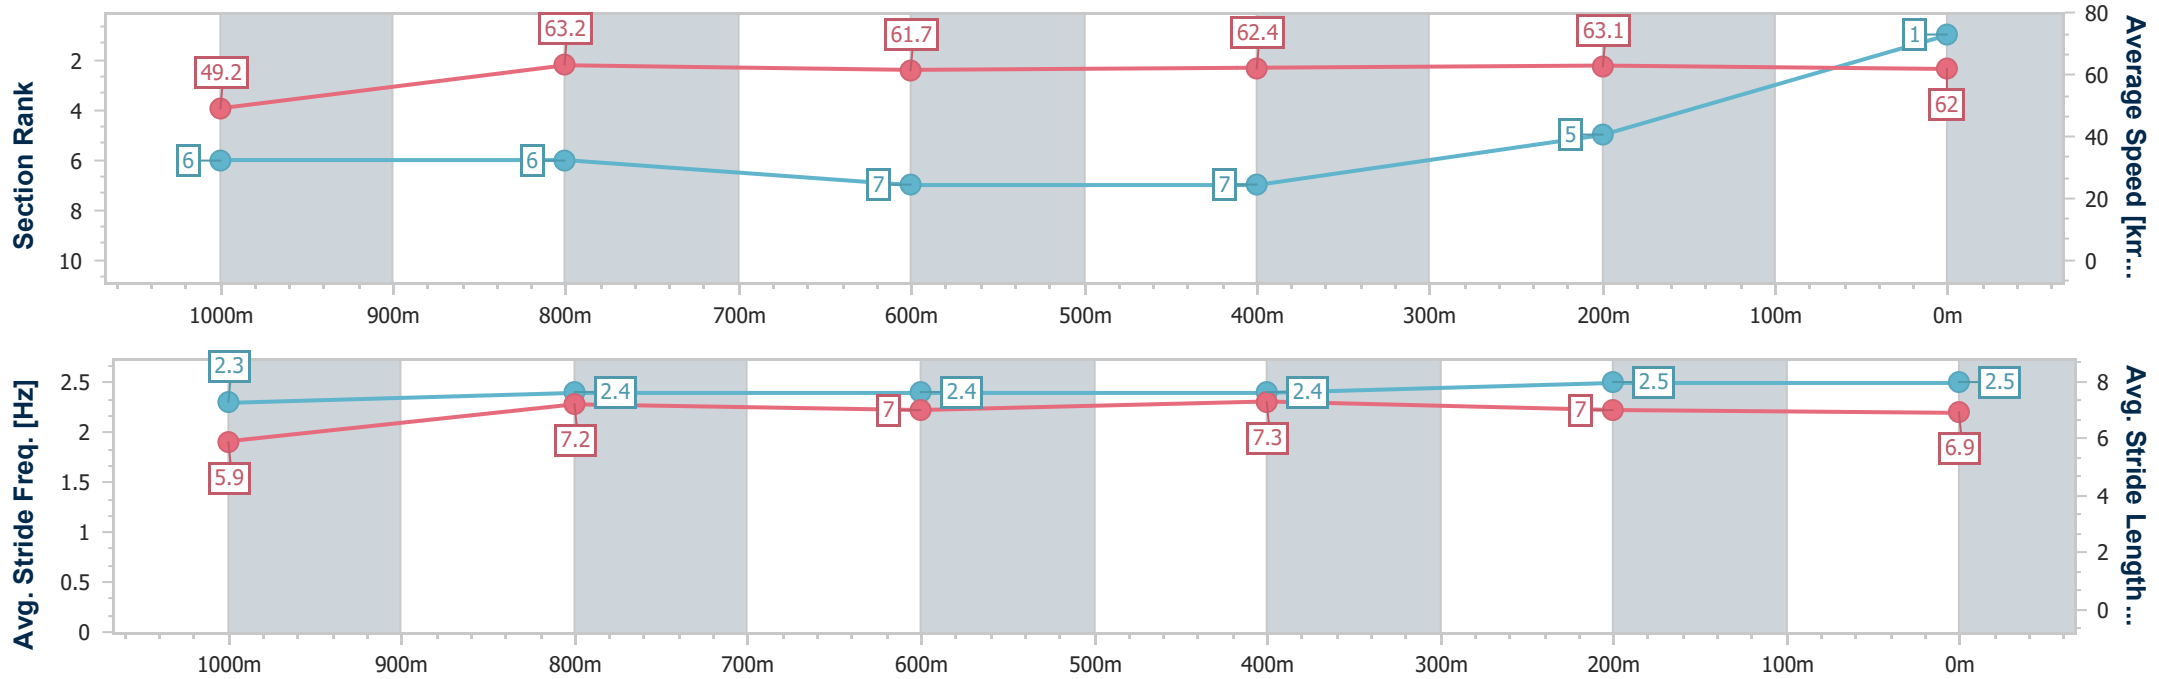

Horse/Jockey Name	Try Everything
Final Rank	1
Fastest Section Time (Section)	0:11.42 (1000m)
Top Speed [km/h] (Section)	66.3 (Overall)
Race State	Finished

Toowoomba QLD Professional
Race 3: EMPIRE OF JAPAN - STANDING @ HOPETOUN FARM
BENCHMARK 60 Handicap - 1200m

21 December 2024 - 17:38

Track Rating: Good 3, Weather: Fine, Rail Position: +3m Entire

Section	Overall	1000m	800m	600m	400m	200m
Section Times	1:12.72 [1] (0:14.63)	0:58.09 [6] (0:11.42)	0:46.67 [6] (0:11.76)	0:34.91 [7] (0:11.75)	0:23.16 [7] (0:11.54)	0:11.62 [5] (0:11.62)
Average Speed [km/h]	49.2	63.2	61.7	62.4	63.1	62.0
Top Speed [km/h]	66.3	65.7	64.3	63.7	64.8	63.5
Avg. Dist. to Rail [m]	3.9	0.9	3.2	2.6	4.3	4.7
Avg. Stride Freq. [Hz]	2.3	2.4	2.4	2.4	2.5	2.5
Avg. Stride Length [m]	5.9	7.2	7.0	7.3	7.0	6.9

- [ ] Ranking at each section and finish
- -.-.- No data available at this section
- NA No data available