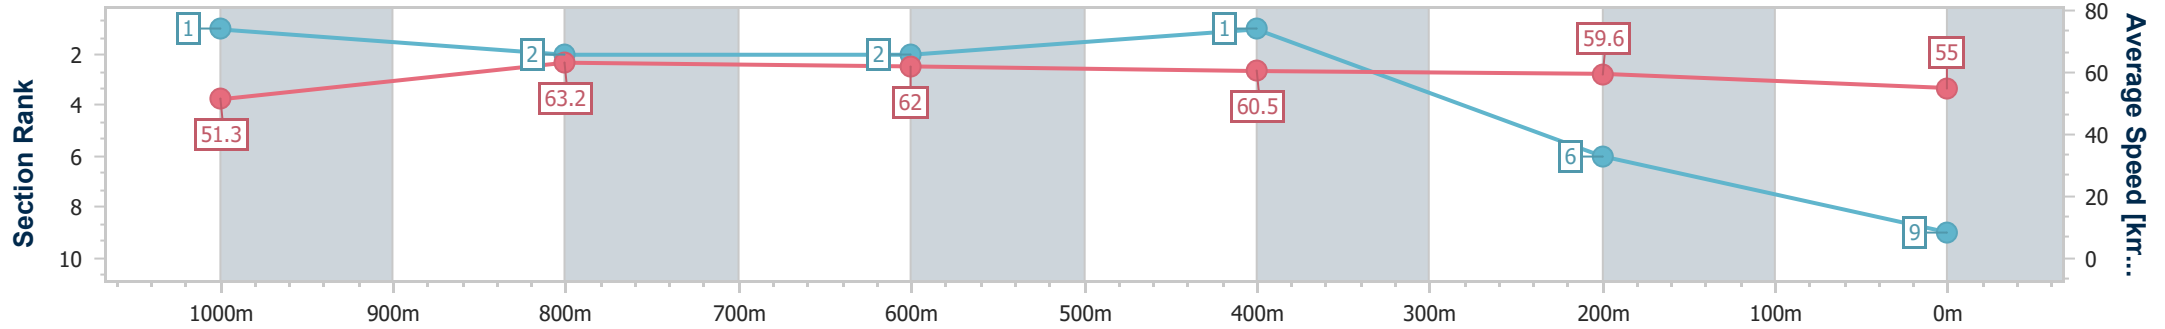

- [] Ranking at each section and finish
- .-.- No data available at this section
- NA No data available

Horse/Jockey Name	Limited Reality
Final Rank	9
Fastest Section Time (Section)	0:11.50 (1000m)
Top Speed [km/h] (Section)	66.6 (Overall)
Race State	Finished

Toowoomba QLD Professional
 Race 3: EMPIRE OF JAPAN - STANDING @ HOPETOUN FARM
 BENCHMARK 60 Handicap - 1200m

21 December 2024 - 17:38

Track Rating: Good 3, Weather: Fine, Rail Position: +3m Entire

Section	Overall	1000m	800m	600m	400m	200m
Section Times	1:14.25 [9] (0:14.02)	1:00.23 [1] (0:11.50)	0:48.73 [2] (0:11.68)	0:37.05 [2] (0:11.86)	0:25.19 [1] (0:12.09)	0:13.10 [6] (0:13.10)
Average Speed [km/h]	51.3	63.2	62.0	60.5	59.6	55.0
Top Speed [km/h]	66.6	65.5	64.1	62.5	61.2	57.9
Avg. Dist. to Rail [m]	3.3	2.6	1.7	0.6	0.7	0.9
Avg. Stride Freq. [Hz]	2.3	2.4	2.3	2.3	2.3	2.2
Avg. Stride Length [m]	6.1	7.4	7.4	7.3	7.1	6.8