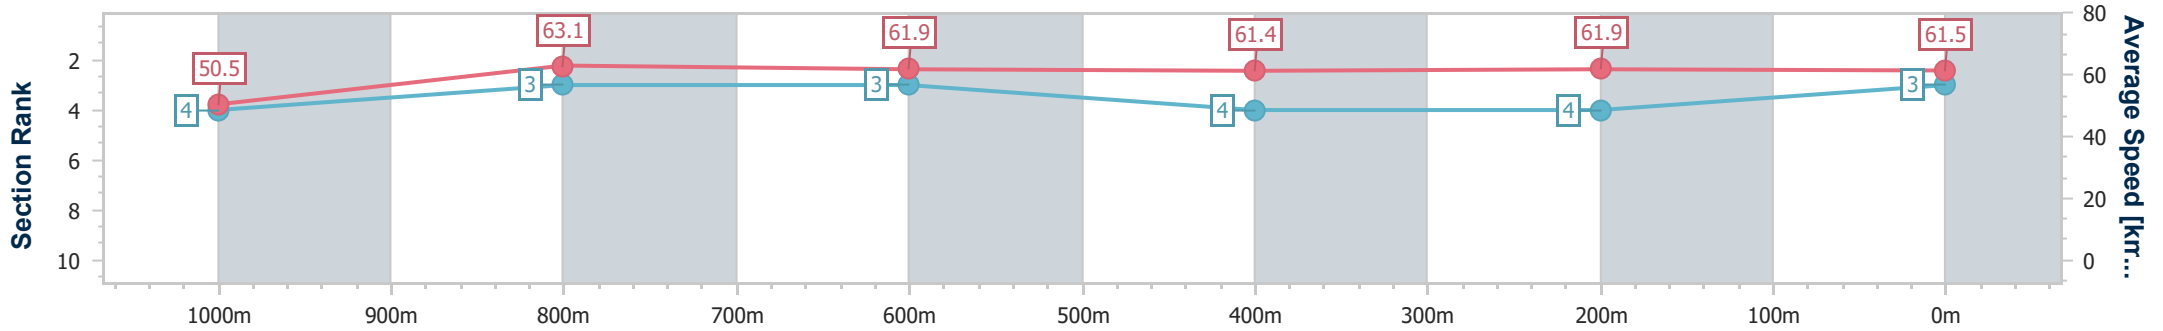

Horse/Jockey Name	Uluwatu
Final Rank	3
Fastest Section Time (Section)	0:11.46 (1000m)
Top Speed [km/h] (Section)	66.3 (Overall)
Race State	Finished

Toowoomba QLD Professional
Race 3: EMPIRE OF JAPAN - STANDING @ HOPETOUN FARM
BENCHMARK 60 Handicap - 1200m

21 December 2024 - 17:38

Track Rating: Good 3, Weather: Fine, Rail Position: +3m Entire

Section	Overall	1000m	800m	600m	400m	200m
Section Times	1:12.78 [3] (0:14.26)	0:58.52 [4] (0:11.46)	0:47.06 [3] (0:11.70)	0:35.36 [3] (0:11.86)	0:23.50 [4] (0:11.78)	0:11.72 [4] (0:11.72)
Average Speed [km/h]	50.5	63.1	61.9	61.4	61.9	61.5
Top Speed [km/h]	66.3	64.8	63.7	62.9	62.9	62.2
Avg. Dist. to Rail [m]	3.0	1.3	2.1	2.0	3.6	5.4
Avg. Stride Freq. [Hz]	2.3	2.3	2.3	2.3	2.4	2.4
Avg. Stride Length [m]	6.0	7.5	7.3	7.4	7.3	7.2

- [ ] Ranking at each section and finish
- -.-.- No data available at this section
- NA No data available