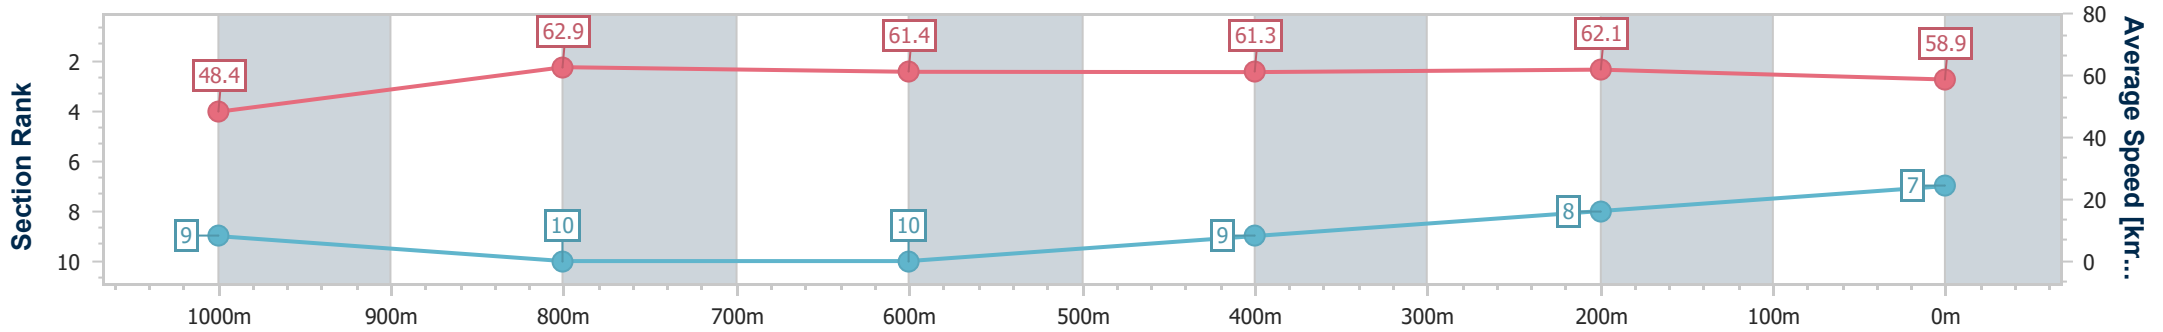

Horse/Jockey Name	Overseas
Final Rank	7
Fastest Section Time (Section)	0:11.45 (1000m)
Top Speed [km/h] (Section)	65.5 (1000m)
Race State	Finished

Toowoomba QLD Professional
Race 3: EMPIRE OF JAPAN - STANDING @ HOPETOUN FARM
BENCHMARK 60 Handicap - 1200m

21 December 2024 - 17:38

Track Rating: Good 3, Weather: Fine, Rail Position: +3m Entire

Section	Overall	1000m	800m	600m	400m	200m
Section Times	1:13.67 [7] (0:14.92)	0:58.75 [9] (0:11.45)	0:47.30 [10] (0:11.83)	0:35.47 [10] (0:11.74)	0:23.73 [9] (0:11.54)	0:12.19 [8] (0:12.19)
Average Speed [km/h]	48.4	62.9	61.4	61.3	62.1	58.9
Top Speed [km/h]	64.0	65.5	63.8	62.4	63.0	61.4
Avg. Dist. to Rail [m]	4.5	1.0	1.7	0.5	1.6	1.5
Avg. Stride Freq. [Hz]	2.3	2.5	2.4	2.4	2.4	2.4
Avg. Stride Length [m]	5.9	7.1	7.1	7.1	7.1	6.8

- [ ] Ranking at each section and finish
- -.-.- No data available at this section
- NA No data available