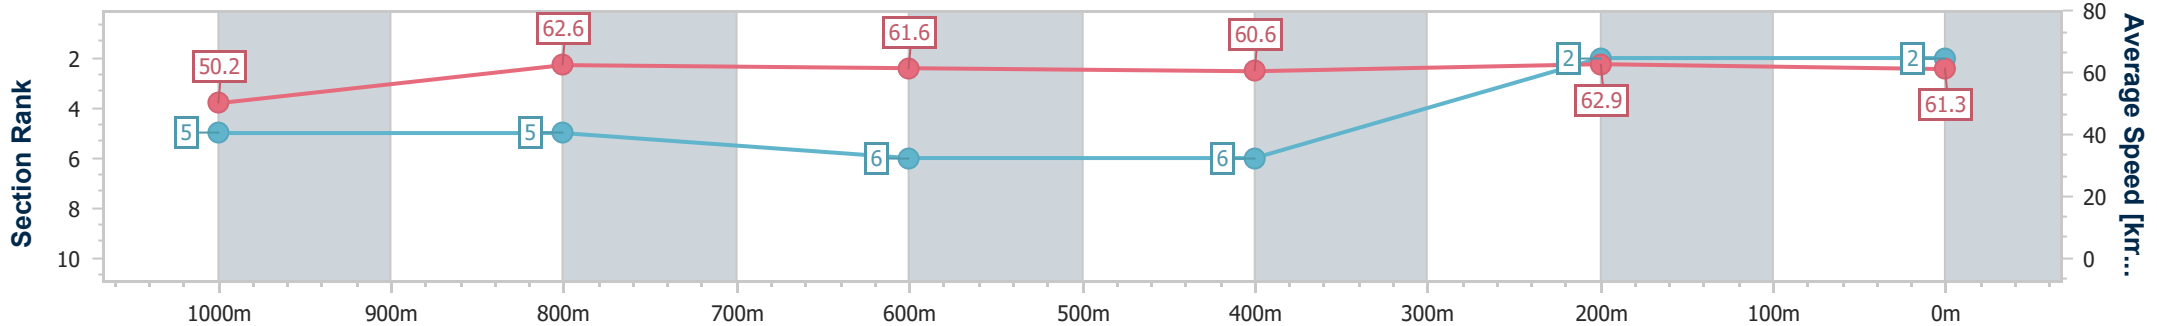

Horse/Jockey Name	Secret Spy
Final Rank	2
Fastest Section Time (Section)	0:11.48 (400m)
Top Speed [km/h] (Section)	66.1 (Overall)
Race State	Finished

Toowoomba QLD Professional
Race 3: EMPIRE OF JAPAN - STANDING @ HOPETOUN FARM
BENCHMARK 60 Handicap - 1200m

21 December 2024 - 17:38

Track Rating: Good 3, Weather: Fine, Rail Position: +3m Entire

Section	Overall	1000m	800m	600m	400m	200m
Section Times	1:12.76 [2] (0:14.37)	0:58.39 [5] (0:11.56)	0:46.83 [5] (0:11.74)	0:35.09 [6] (0:11.88)	0:23.21 [6] (0:11.48)	0:11.73 [2] (0:11.73)
Average Speed [km/h]	50.2	62.6	61.6	60.6	62.9	61.3
Top Speed [km/h]	66.1	64.7	62.8	62.6	63.8	63.9
Avg. Dist. to Rail [m]	6.0	1.3	1.6	0.4	0.6	1.6
Avg. Stride Freq. [Hz]	2.3	2.3	2.3	2.3	2.4	2.3
Avg. Stride Length [m]	6.2	7.6	7.3	7.4	7.4	7.3

- [ ] Ranking at each section and finish
- -.-.- No data available at this section
- NA No data available