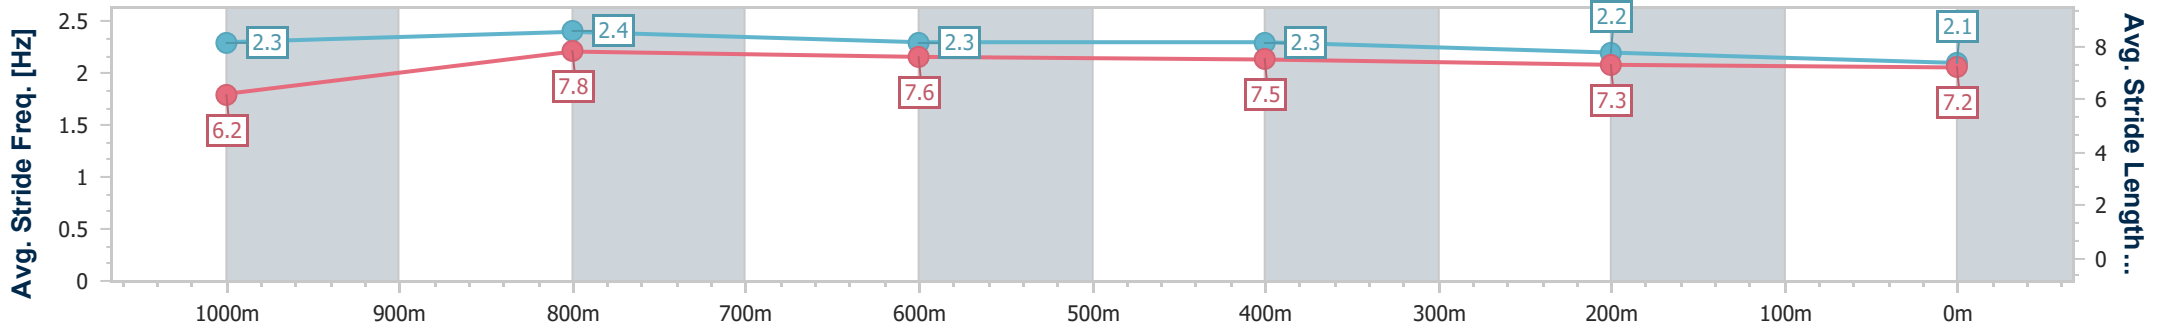

Toowoomba QLD Professional
 Race 4: ELEGANT BLINDS BENCHMARK 60 Handicap - 1200m
 21 December 2024 - 18:10
 Track Rating: Good 3 , Weather: Fine, Rail Position: +3m Entire

Section	Overall	1000m	800m	600m	400m	200m
Section Times	1:12.89 [7] (0:14.28)	0:58.61 [7] (0:10.88)	0:47.73 [7] (0:11.40)	0:36.33 [7] (0:11.95)	0:24.38 [9] (0:12.21)	0:12.17 [8]
Average Speed [km/h]	50.3	66.0	63.0	61.1	60.1	59.2
Top Speed [km/h]	64.5	66.4	66.0	62.9	62.0	60.1
Avg. Dist. to Rail [m]	5.1	1.3	1.5	2.3	5.7	6.7
Avg. Stride Freq. [Hz]	2.4	2.5	2.5	2.4	2.5	2.4
Avg. Stride Length [m]	5.9	7.2	7.1	6.9	6.8	6.7

Toowoomba QLD Professional
Race 4: ELEGANT BLINDS BENCHMARK 60 Handicap - 1200m

21 December 2024 - 18:10

Track Rating: Good 3 , Weather: Fine, Rail Position: +3m Entire

Section	Overall	1000m	800m	600m	400m	200m
Section Times	1:13.29 [8] (0:13.99)	0:59.30 [4] (0:10.91)	0:48.39 [5] (0:11.37)	0:37.02 [2] (0:11.80)	0:25.22 [3] (0:12.33)	0:12.89 [7] (0:12.89)
Average Speed [km/h]	51.3	66.4	63.0	61.1	58.8	55.9
Top Speed [km/h]	69.1	68.2	64.8	62.1	60.1	57.5
Avg. Dist. to Rail [m]	7.0	1.2	0.5	0.9	3.0	4.3
Avg. Stride Freq. [Hz]	2.3	2.4	2.3	2.3	2.2	2.1
Avg. Stride Length [m]	6.2	7.8	7.6	7.5	7.3	7.2