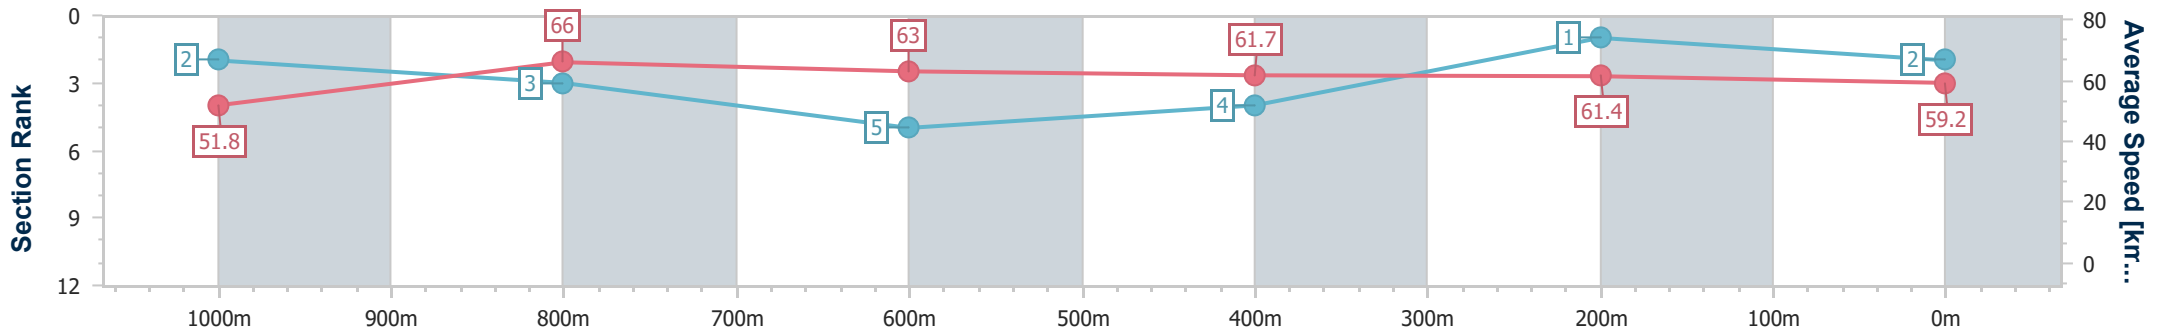

Horse/Jockey Name	Touch Of Gracie
Final Rank	2
Fastest Section Time (Section)	0:10.91 (1000m)
Top Speed [km/h] (Section)	66.8 (1000m)
Race State	Finished

Toowoomba QLD Professional
Race 4: ELEGANT BLINDS BENCHMARK 60 Handicap - 1200m
21 December 2024 - 18:10
Track Rating: Good 3 , Weather: Fine, Rail Position: +3m Entire

Section	Overall	1000m	800m	600m	400m	200m
Section Times	1:12.02 [2] (0:13.95)	0:58.07 [2] (0:10.91)	0:47.16 [3] (0:11.52)	0:35.64 [5] (0:11.72)	0:23.92 [4] (0:11.79)	0:12.13 [1] (0:12.13)
Average Speed [km/h]	51.8	66.0	63.0	61.7	61.4	59.2
Top Speed [km/h]	66.7	66.8	66.0	62.2	62.4	61.5
Avg. Dist. to Rail [m]	1.6	0.7	1.8	0.7	1.3	2.9
Avg. Stride Freq. [Hz]	2.4	2.5	2.4	2.4	2.4	2.4
Avg. Stride Length [m]	6.0	7.4	7.3	7.2	7.1	6.9

- [ ] Ranking at each section and finish
- -.-.- No data available at this section
- NA No data available