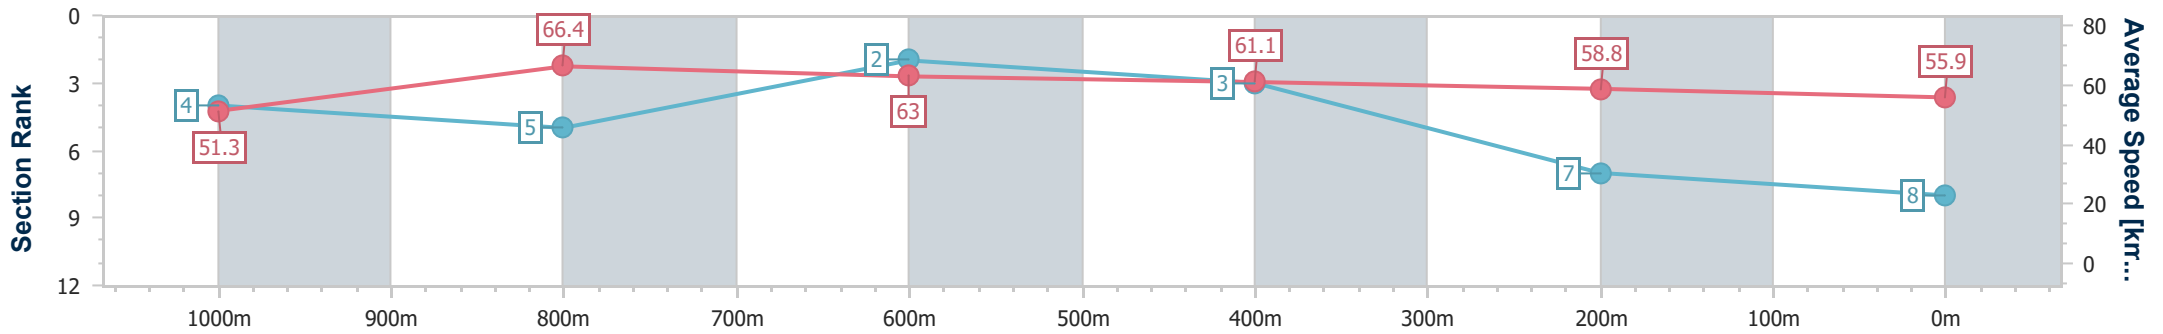

Toowoomba QLD Professional
Race 4: ELEGANT BLINDS BENCHMARK 60 Handicap - 1200m

21 December 2024 - 18:10

Track Rating: Good 3 , Weather: Fine, Rail Position: +3m Entire

Section	Overall	1000m	800m	600m	400m	200m
Section Times	1:13.29 [8] (0:13.99)	0:59.30 [4] (0:10.91)	0:48.39 [5] (0:11.37)	0:37.02 [2] (0:11.80)	0:25.22 [3] (0:12.33)	0:12.89 [7] (0:12.89)
Average Speed [km/h]	51.3	66.4	63.0	61.1	58.8	55.9
Top Speed [km/h]	69.1	68.2	64.8	62.1	60.1	57.5
Avg. Dist. to Rail [m]	7.0	1.2	0.5	0.9	3.0	4.3
Avg. Stride Freq. [Hz]	2.3	2.4	2.3	2.3	2.2	2.1
Avg. Stride Length [m]	6.2	7.8	7.6	7.5	7.3	7.2