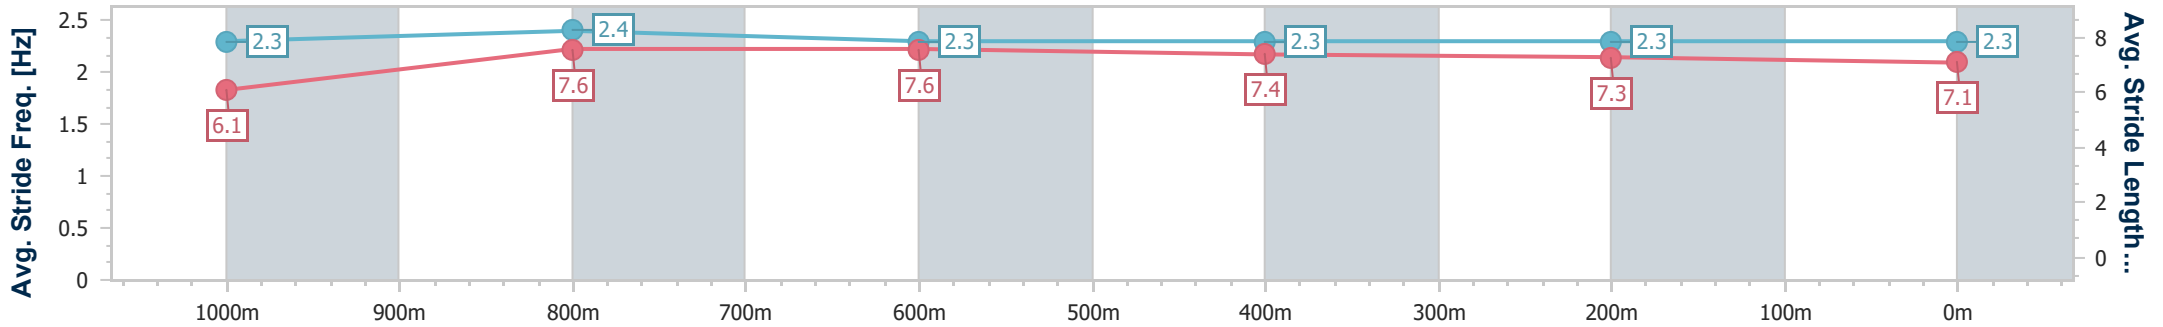

- [] Ranking at each section and finish
- .-.- No data available at this section
- NA No data available

Horse/Jockey Name	Jamaican Mecrazy
Final Rank	5
Fastest Section Time (Section)	0:10.89 (1000m)
Top Speed [km/h] (Section)	66.8 (1000m)
Race State	Finished

Toowoomba QLD Professional
 Race 4: ELEGANT BLINDS BENCHMARK 60 Handicap - 1200m
 21 December 2024 - 18:10
 Track Rating: Good 3 , Weather: Fine, Rail Position: +3m Entire

Section	Overall	1000m	800m	600m	400m	200m
Section Times	1:12.55 [5] (0:14.39)	0:58.16 [8] (0:10.89)	0:47.27 [8] (0:11.41)	0:35.86 [8] (0:11.79)	0:24.07 [7] (0:11.89)	0:12.18 [6] (0:12.18)
Average Speed [km/h]	50.2	65.8	63.1	61.0	61.2	59.1
Top Speed [km/h]	66.7	66.8	64.3	61.5	62.5	60.1
Avg. Dist. to Rail [m]	5.3	0.3	0.3	0.6	3.3	4.3
Avg. Stride Freq. [Hz]	2.3	2.4	2.3	2.3	2.3	2.3
Avg. Stride Length [m]	6.1	7.6	7.6	7.4	7.3	7.1