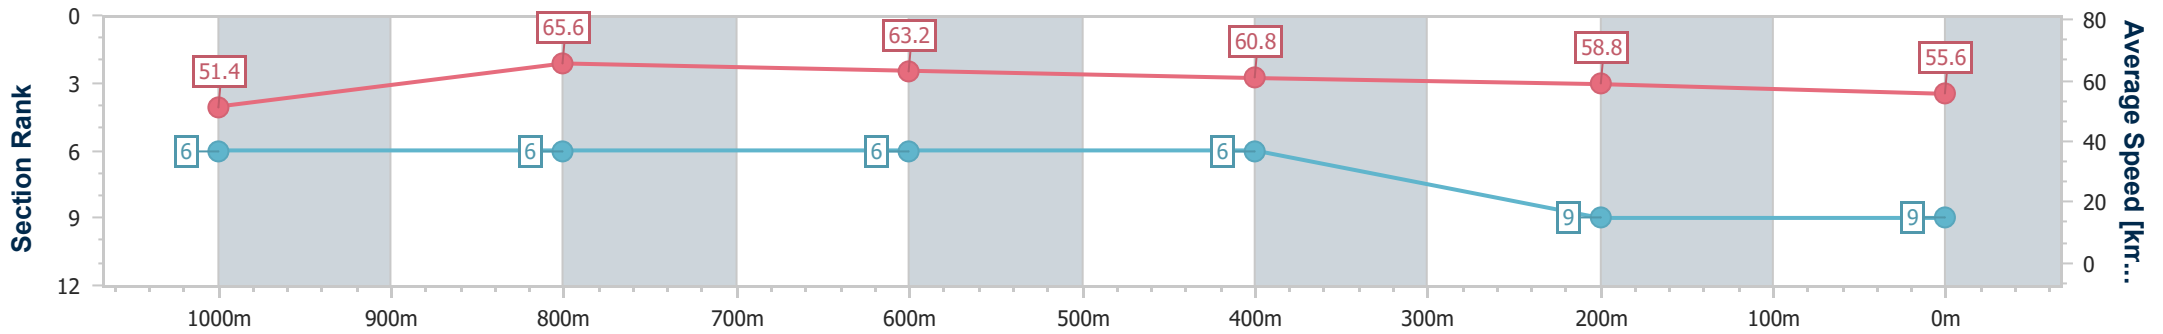

Toowoomba QLD Professional
Race 4: ELEGANT BLINDS BENCHMARK 60 Handicap - 1200m

21 December 2024 - 18:10

Track Rating: Good 3 , Weather: Fine, Rail Position: +3m Entire

Section	Overall	1000m	800m	600m	400m	200m
Section Times	1:13.29 [8] (0:13.99)	0:59.30 [4] (0:10.91)	0:48.39 [5] (0:11.37)	0:37.02 [2] (0:11.80)	0:25.22 [3] (0:12.33)	0:12.89 [7] (0:12.89)
Average Speed [km/h]	51.3	66.4	63.0	61.1	58.8	55.9
Top Speed [km/h]	69.1	68.2	64.8	62.1	60.1	57.5
Avg. Dist. to Rail [m]	7.0	1.2	0.5	0.9	3.0	4.3
Avg. Stride Freq. [Hz]	2.3	2.4	2.3	2.3	2.2	2.1
Avg. Stride Length [m]	6.2	7.8	7.6	7.5	7.3	7.2

- [] Ranking at each section and finish
- .-.- No data available at this section
- NA No data available

Horse/Jockey Name	Soozie Maree
Final Rank	9
Fastest Section Time (Section)	0:11.06 (1000m)
Top Speed [km/h] (Section)	67.1 (Overall)
Race State	Finished

Toowoomba QLD Professional
Race 4: ELEGANT BLINDS BENCHMARK 60 Handicap - 1200m

21 December 2024 - 18:10

Track Rating: Good 3 , Weather: Fine, Rail Position: +3m Entire

Section	Overall	1000m	800m	600m	400m	200m
Section Times	1:13.76 [9] (0:14.04)	0:59.72 [6] (0:11.06)	0:48.66 [6] (0:11.44)	0:37.22 [6] (0:11.88)	0:25.34 [6] (0:12.38)	0:12.96 [9] (0:12.96)
Average Speed [km/h]	51.4	65.6	63.2	60.8	58.8	55.6
Top Speed [km/h]	67.1	66.3	64.3	62.3	60.4	57.6
Avg. Dist. to Rail [m]	3.0	1.3	2.1	0.9	2.8	2.4
Avg. Stride Freq. [Hz]	2.4	2.5	2.4	2.4	2.4	2.3
Avg. Stride Length [m]	6.1	7.3	7.2	7.0	6.9	6.7