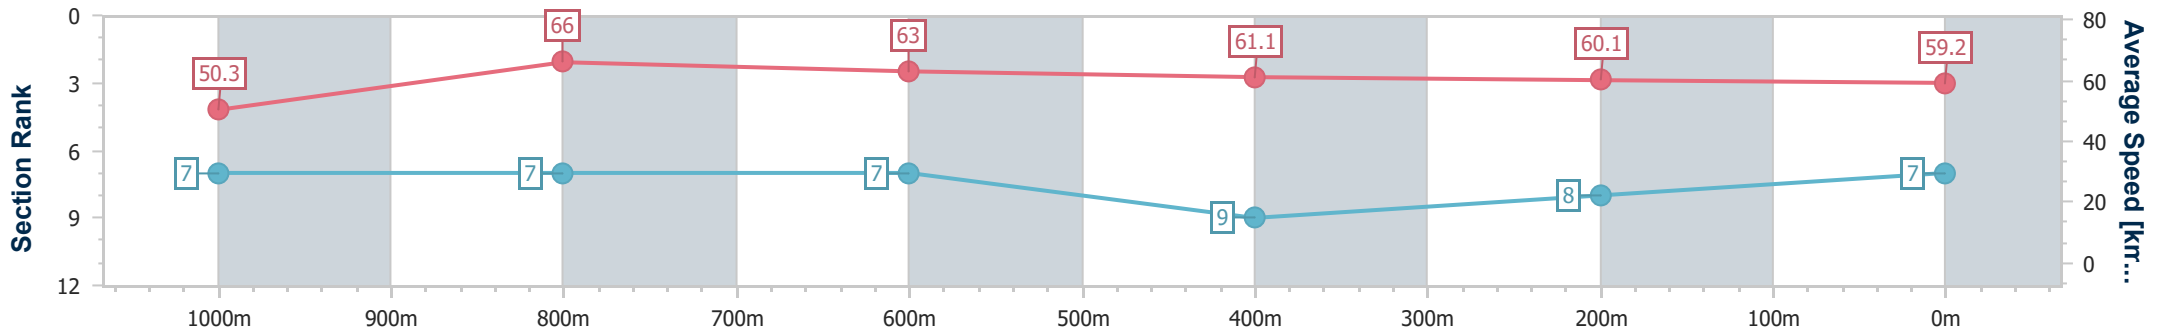

- [] Ranking at each section and finish
- .-.- No data available at this section
- NA No data available

Horse/Jockey Name	New York Gal
Final Rank	7
Fastest Section Time (Section)	0:10.88 (1000m)
Top Speed [km/h] (Section)	66.4 (1000m)
Race State	Finished

Toowoomba QLD Professional
 Race 4: ELEGANT BLINDS BENCHMARK 60 Handicap - 1200m
 21 December 2024 - 18:10
 Track Rating: Good 3 , Weather: Fine, Rail Position: +3m Entire

Section	Overall	1000m	800m	600m	400m	200m
Section Times	1:12.89 [7] (0:14.28)	0:58.61 [7] (0:10.88)	0:47.73 [7] (0:11.40)	0:36.33 [7] (0:11.95)	0:24.38 [9] (0:12.21)	0:12.17 [8]
Average Speed [km/h]	50.3	66.0	63.0	61.1	60.1	59.2
Top Speed [km/h]	64.5	66.4	66.0	62.9	62.0	60.1
Avg. Dist. to Rail [m]	5.1	1.3	1.5	2.3	5.7	6.7
Avg. Stride Freq. [Hz]	2.4	2.5	2.5	2.4	2.5	2.4
Avg. Stride Length [m]	5.9	7.2	7.1	6.9	6.8	6.7