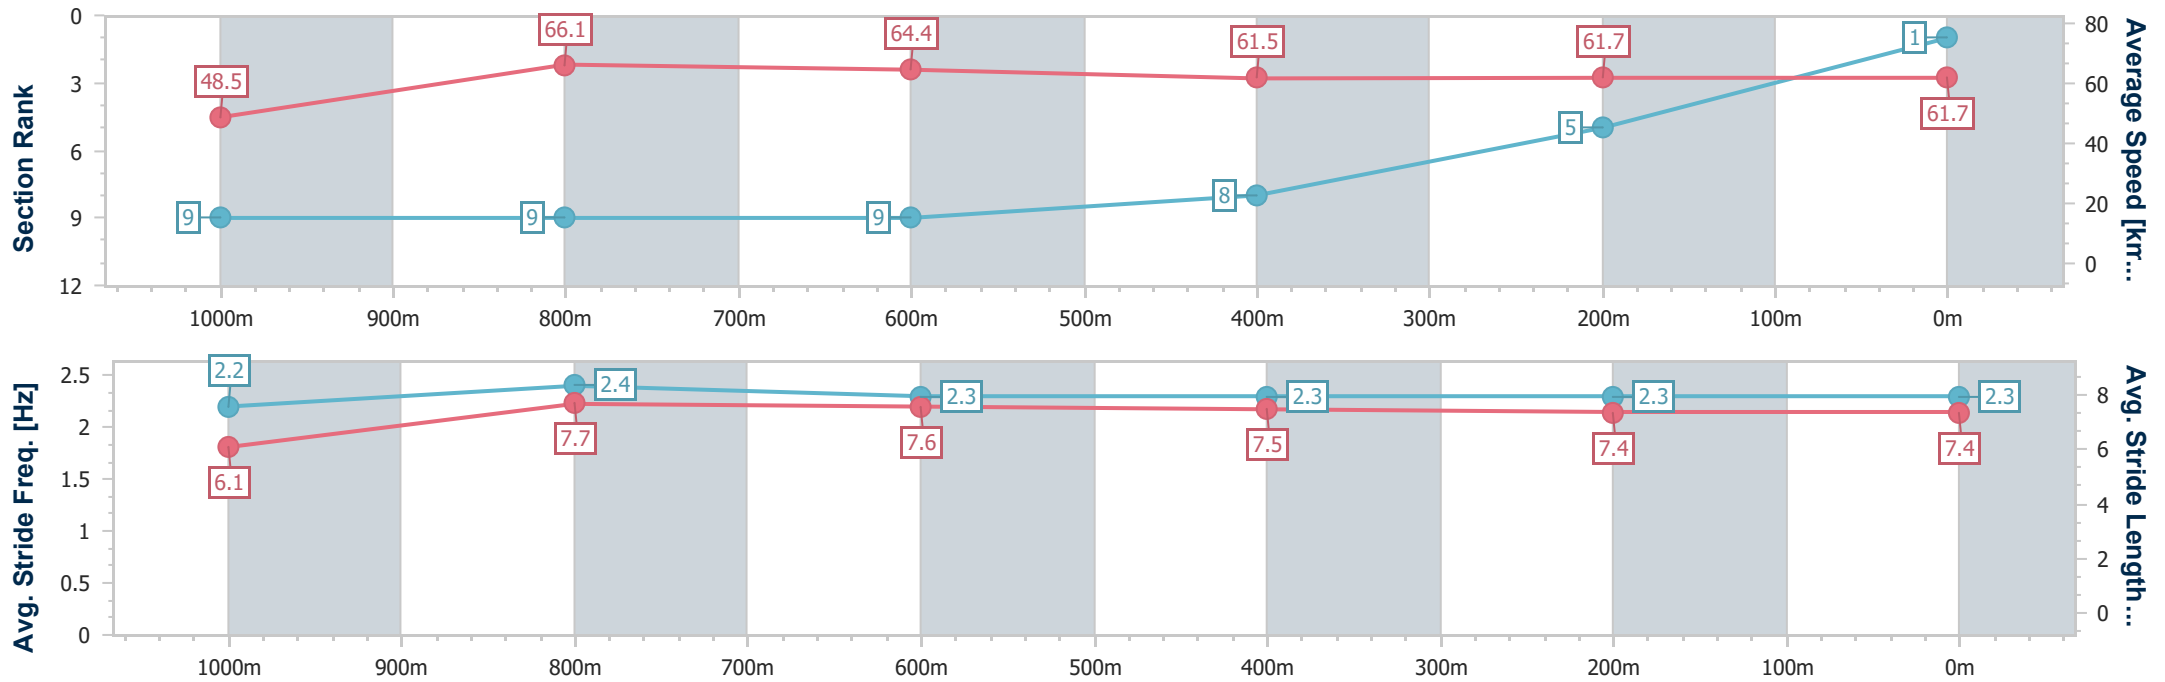

21 December 2024 - 18:10

Track Rating: Good 3 , Weather: Fine, Rail Position: +3m Entire

Section	Overall	1000m	800m	600m	400m	200m
Section Times	1:11.89 [1] (0:14.88)	0:57.01 [9] (0:10.82)	0:46.19 [9] (0:11.18)	0:35.01 [9] (0:11.62)	0:23.39 [8] (0:11.74)	0:11.65 [5]
Average Speed [km/h]	48.5	66.1	64.4	61.5	61.7	61.7
Top Speed [km/h]	66.8	67.5	66.6	62.9	62.7	62.6
Avg. Dist. to Rail [m]	3.6	1.3	0.5	0.7	1.9	4.4
Avg. Stride Freq. [Hz]	2.2	2.4	2.3	2.3	2.3	2.3
Avg. Stride Length [m]	6.1	7.7	7.6	7.5	7.4	7.4