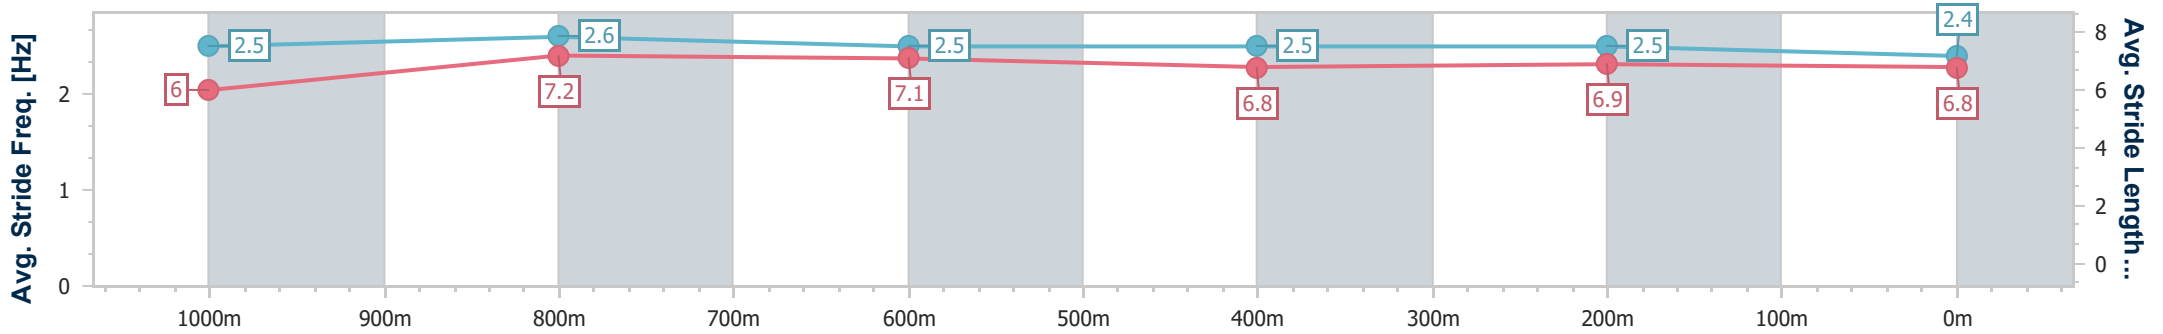

Horse/Jockey Name	Purezza
Final Rank	4
Fastest Section Time (Section)	0:10.83 (1000m)
Top Speed [km/h] (Section)	69.3 (Overall)
Race State	Finished

Toowoomba QLD Professional
Race 4: ELEGANT BLINDS BENCHMARK 60 Handicap - 1200m

21 December 2024 - 18:10

Track Rating: Good 3 , Weather: Fine, Rail Position: +3m Entire

Section	Overall	1000m	800m	600m	400m	200m
Section Times	1:12.41 [4] (0:13.82)	0:58.59 [1] (0:10.83)	0:47.76 [1] (0:11.43)	0:36.33 [1] (0:11.89)	0:24.44 [2] (0:11.94)	0:12.50 [2]
Average Speed [km/h]	52.0	66.6	63.3	60.8	60.4	57.6
Top Speed [km/h]	69.3	68.6	65.3	61.8	62.1	59.9
Avg. Dist. to Rail [m]	5.9	0.9	1.0	1.2	0.7	0.5
Avg. Stride Freq. [Hz]	2.5	2.6	2.5	2.5	2.5	2.4
Avg. Stride Length [m]	6.0	7.2	7.1	6.8	6.9	6.8

- [ ] Ranking at each section and finish
- -.-.- No data available at this section
- NA No data available