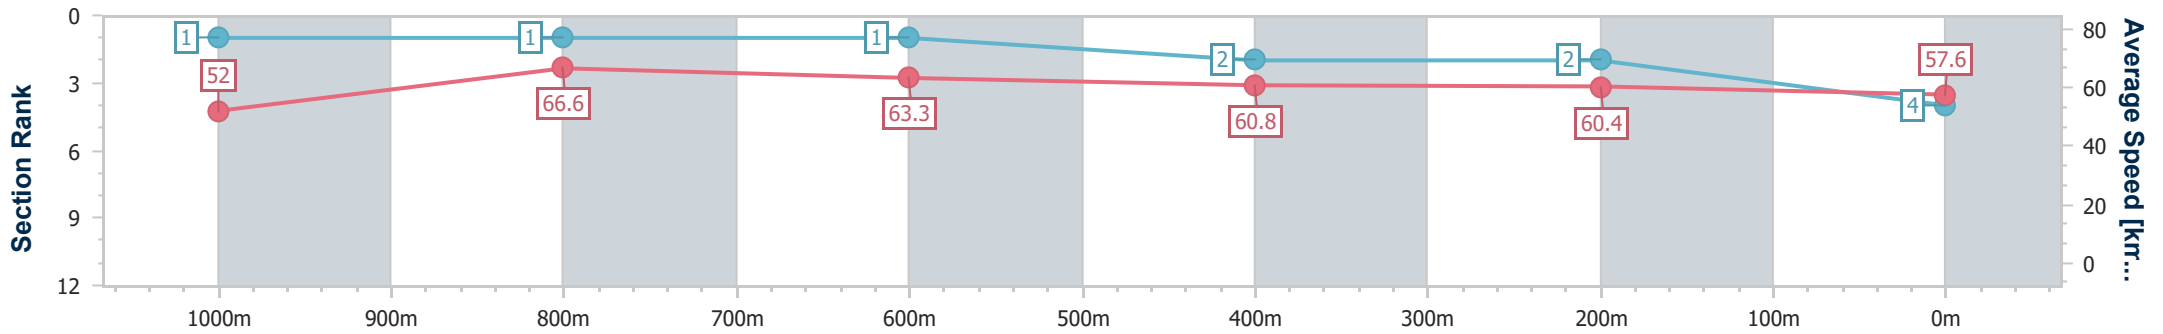

Horse/Jockey Name	Purezza
Final Rank	4
Fastest Section Time (Section)	0:10.83 (1000m)
Top Speed [km/h] (Section)	69.3 (Overall)
Race State	Finished

Toowoomba QLD Professional
Race 4: ELEGANT BLINDS BENCHMARK 60 Handicap - 1200m

21 December 2024 - 18:10

Track Rating: Good 3 , Weather: Fine, Rail Position: +3m Entire

Section	Overall	1000m	800m	600m	400m	200m
Section Times	1:12.41 [4] (0:13.82)	0:58.59 [1] (0:10.83)	0:47.76 [1] (0:11.43)	0:36.33 [1] (0:11.89)	0:24.44 [2] (0:11.94)	0:12.50 [2]
Average Speed [km/h]	52.0	66.6	63.3	60.8	60.4	57.6
Top Speed [km/h]	69.3	68.6	65.3	61.8	62.1	59.9
Avg. Dist. to Rail [m]	5.9	0.9	1.0	1.2	0.7	0.5
Avg. Stride Freq. [Hz]	2.5	2.6	2.5	2.5	2.5	2.4
Avg. Stride Length [m]	6.0	7.2	7.1	6.8	6.9	6.8

- [ ] Ranking at each section and finish
- -.-.- No data available at this section
- NA No data available