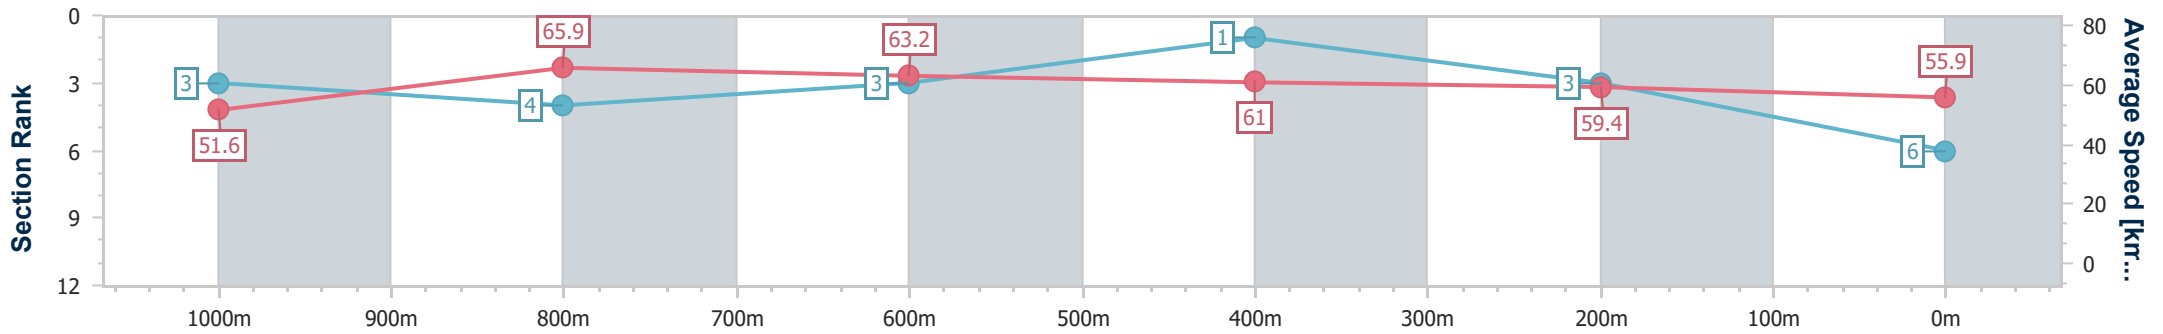

- [] Ranking at each section and finish
- .-.- No data available at this section
- NA No data available

Horse/Jockey Name	Devil's Rite
Final Rank	6
Fastest Section Time (Section)	0:10.93 (1000m)
Top Speed [km/h] (Section)	68.6 (1000m)
Race State	Finished

Toowoomba QLD Professional
Race 4: ELEGANT BLINDS BENCHMARK 60 Handicap - 1200m

21 December 2024 - 18:10

Track Rating: Good 3 , Weather: Fine, Rail Position: +3m Entire

Section	Overall	1000m	800m	600m	400m	200m
Section Times	1:12.85 [6] (0:13.97)	0:58.88 [3] (0:10.93)	0:47.95 [4] (0:11.38)	0:36.57 [3] (0:11.66)	0:24.91 [1] (0:12.03)	0:12.88 [3] (0:12.88)
Average Speed [km/h]	51.6	65.9	63.2	61.0	59.4	55.9
Top Speed [km/h]	68.6	68.6	64.5	62.1	61.1	58.3
Avg. Dist. to Rail [m]	4.1	0.4	0.6	1.9	2.0	1.9
Avg. Stride Freq. [Hz]	2.4	2.5	2.4	2.4	2.4	2.3
Avg. Stride Length [m]	5.9	7.3	7.2	7.0	6.9	6.7