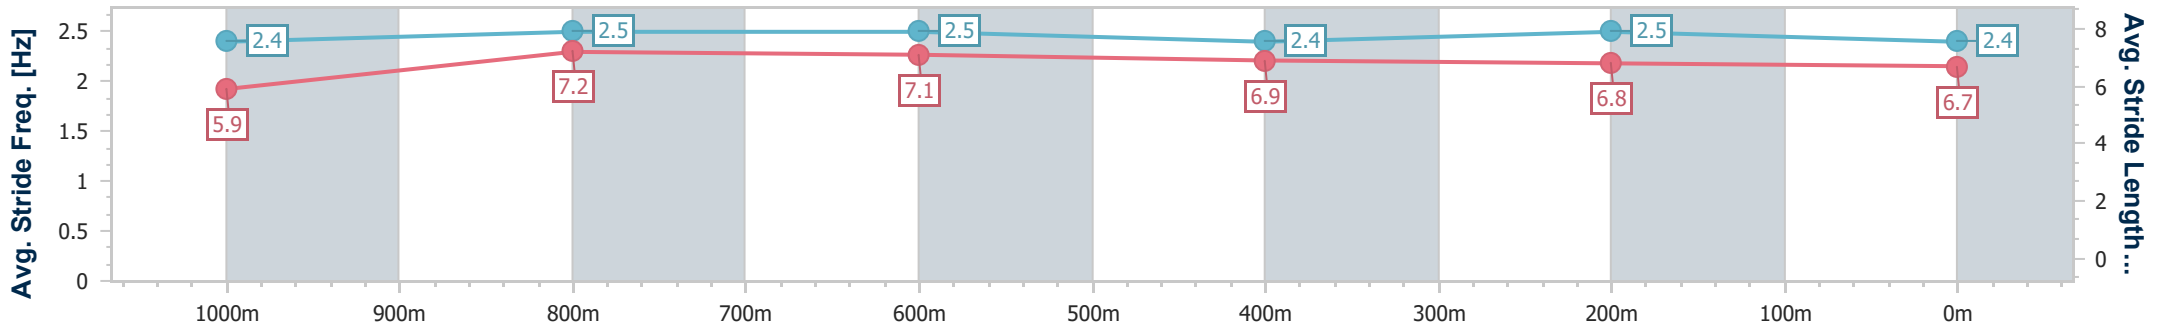

Toowoomba QLD Professional
Race 4: ELEGANT BLINDS BENCHMARK 60 Handicap - 1200m

21 December 2024 - 18:10

Track Rating: Good 3 , Weather: Fine, Rail Position: +3m Entire

Section	Overall	1000m	800m	600m	400m	200m
Section Times	1:12.85 [6] (0:13.97)	0:58.88 [3] (0:10.93)	0:47.95 [4] (0:11.38)	0:36.57 [3] (0:11.66)	0:24.91 [1] (0:12.03)	0:12.88 [3] (0:12.88)
Average Speed [km/h]	51.6	65.9	63.2	61.0	59.4	55.9
Top Speed [km/h]	68.6	68.6	64.5	62.1	61.1	58.3
Avg. Dist. to Rail [m]	4.1	0.4	0.6	1.9	2.0	1.9
Avg. Stride Freq. [Hz]	2.4	2.5	2.4	2.4	2.4	2.3
Avg. Stride Length [m]	5.9	7.3	7.2	7.0	6.9	6.7

- [] Ranking at each section and finish
- .-.- No data available at this section
- NA No data available

Horse/Jockey Name	New York Gal
Final Rank	7
Fastest Section Time (Section)	0:10.88 (1000m)
Top Speed [km/h] (Section)	66.4 (1000m)
Race State	Finished

Toowoomba QLD Professional
 Race 4: ELEGANT BLINDS BENCHMARK 60 Handicap - 1200m
 21 December 2024 - 18:10
 Track Rating: Good 3 , Weather: Fine, Rail Position: +3m Entire

Section	Overall	1000m	800m	600m	400m	200m
Section Times	1:12.89 [7] (0:14.28)	0:58.61 [7] (0:10.88)	0:47.73 [7] (0:11.40)	0:36.33 [7] (0:11.95)	0:24.38 [9] (0:12.21)	0:12.17 [8]
Average Speed [km/h]	50.3	66.0	63.0	61.1	60.1	59.2
Top Speed [km/h]	64.5	66.4	66.0	62.9	62.0	60.1
Avg. Dist. to Rail [m]	5.1	1.3	1.5	2.3	5.7	6.7
Avg. Stride Freq. [Hz]	2.4	2.5	2.5	2.4	2.5	2.4
Avg. Stride Length [m]	5.9	7.2	7.1	6.9	6.8	6.7