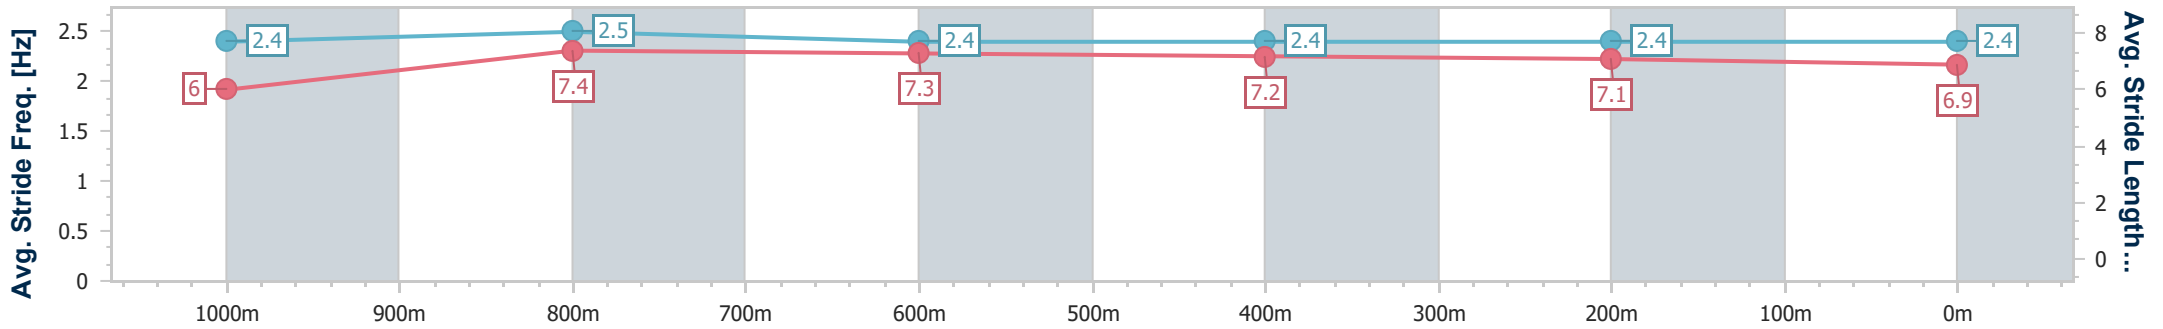

Horse/Jockey Name	Touch Of Gracie
Final Rank	2
Fastest Section Time (Section)	0:10.91 (1000m)
Top Speed [km/h] (Section)	66.8 (1000m)
Race State	Finished

Toowoomba QLD Professional
Race 4: ELEGANT BLINDS BENCHMARK 60 Handicap - 1200m
21 December 2024 - 18:10
Track Rating: Good 3 , Weather: Fine, Rail Position: +3m Entire

Section	Overall	1000m	800m	600m	400m	200m
Section Times	1:12.02 [2] (0:13.95)	0:58.07 [2] (0:10.91)	0:47.16 [3] (0:11.52)	0:35.64 [5] (0:11.72)	0:23.92 [4] (0:11.79)	0:12.13 [1] (0:12.13)
Average Speed [km/h]	51.8	66.0	63.0	61.7	61.4	59.2
Top Speed [km/h]	66.7	66.8	66.0	62.2	62.4	61.5
Avg. Dist. to Rail [m]	1.6	0.7	1.8	0.7	1.3	2.9
Avg. Stride Freq. [Hz]	2.4	2.5	2.4	2.4	2.4	2.4
Avg. Stride Length [m]	6.0	7.4	7.3	7.2	7.1	6.9

- [ ] Ranking at each section and finish
- -.-.- No data available at this section
- NA No data available