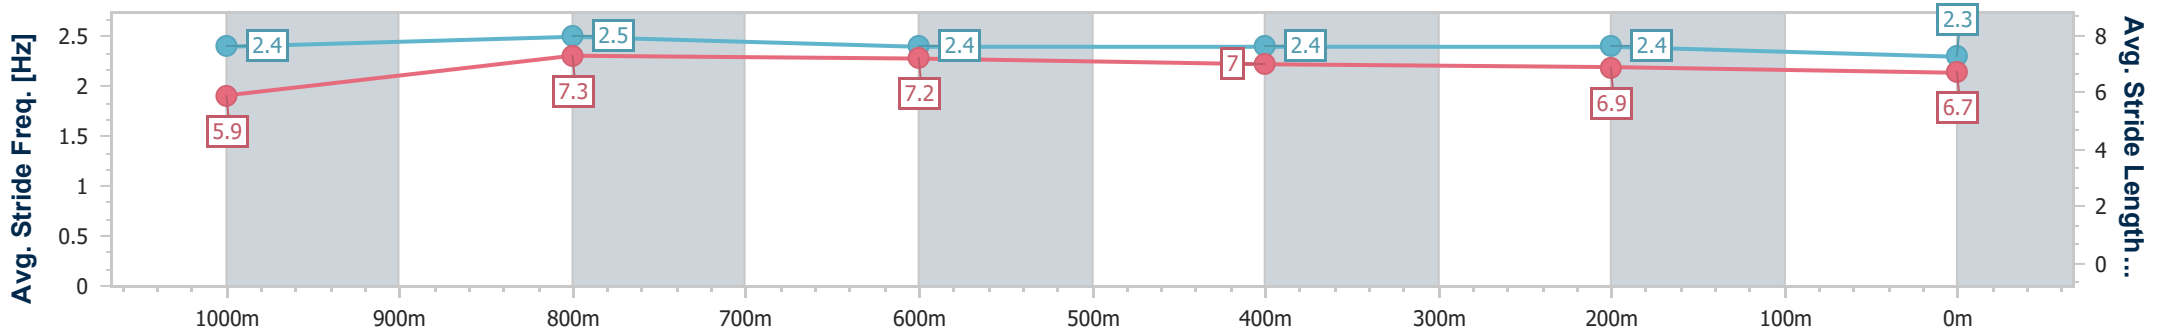

- [] Ranking at each section and finish
- .-.- No data available at this section
- NA No data available

Horse/Jockey Name	Devil's Rite
Final Rank	6
Fastest Section Time (Section)	0:10.93 (1000m)
Top Speed [km/h] (Section)	68.6 (1000m)
Race State	Finished

Toowoomba QLD Professional
Race 4: ELEGANT BLINDS BENCHMARK 60 Handicap - 1200m

21 December 2024 - 18:10

Track Rating: Good 3 , Weather: Fine, Rail Position: +3m Entire

Section	Overall	1000m	800m	600m	400m	200m
Section Times	1:12.85 [6] (0:13.97)	0:58.88 [3] (0:10.93)	0:47.95 [4] (0:11.38)	0:36.57 [3] (0:11.66)	0:24.91 [1] (0:12.03)	0:12.88 [3] (0:12.88)
Average Speed [km/h]	51.6	65.9	63.2	61.0	59.4	55.9
Top Speed [km/h]	68.6	68.6	64.5	62.1	61.1	58.3
Avg. Dist. to Rail [m]	4.1	0.4	0.6	1.9	2.0	1.9
Avg. Stride Freq. [Hz]	2.4	2.5	2.4	2.4	2.4	2.3
Avg. Stride Length [m]	5.9	7.3	7.2	7.0	6.9	6.7