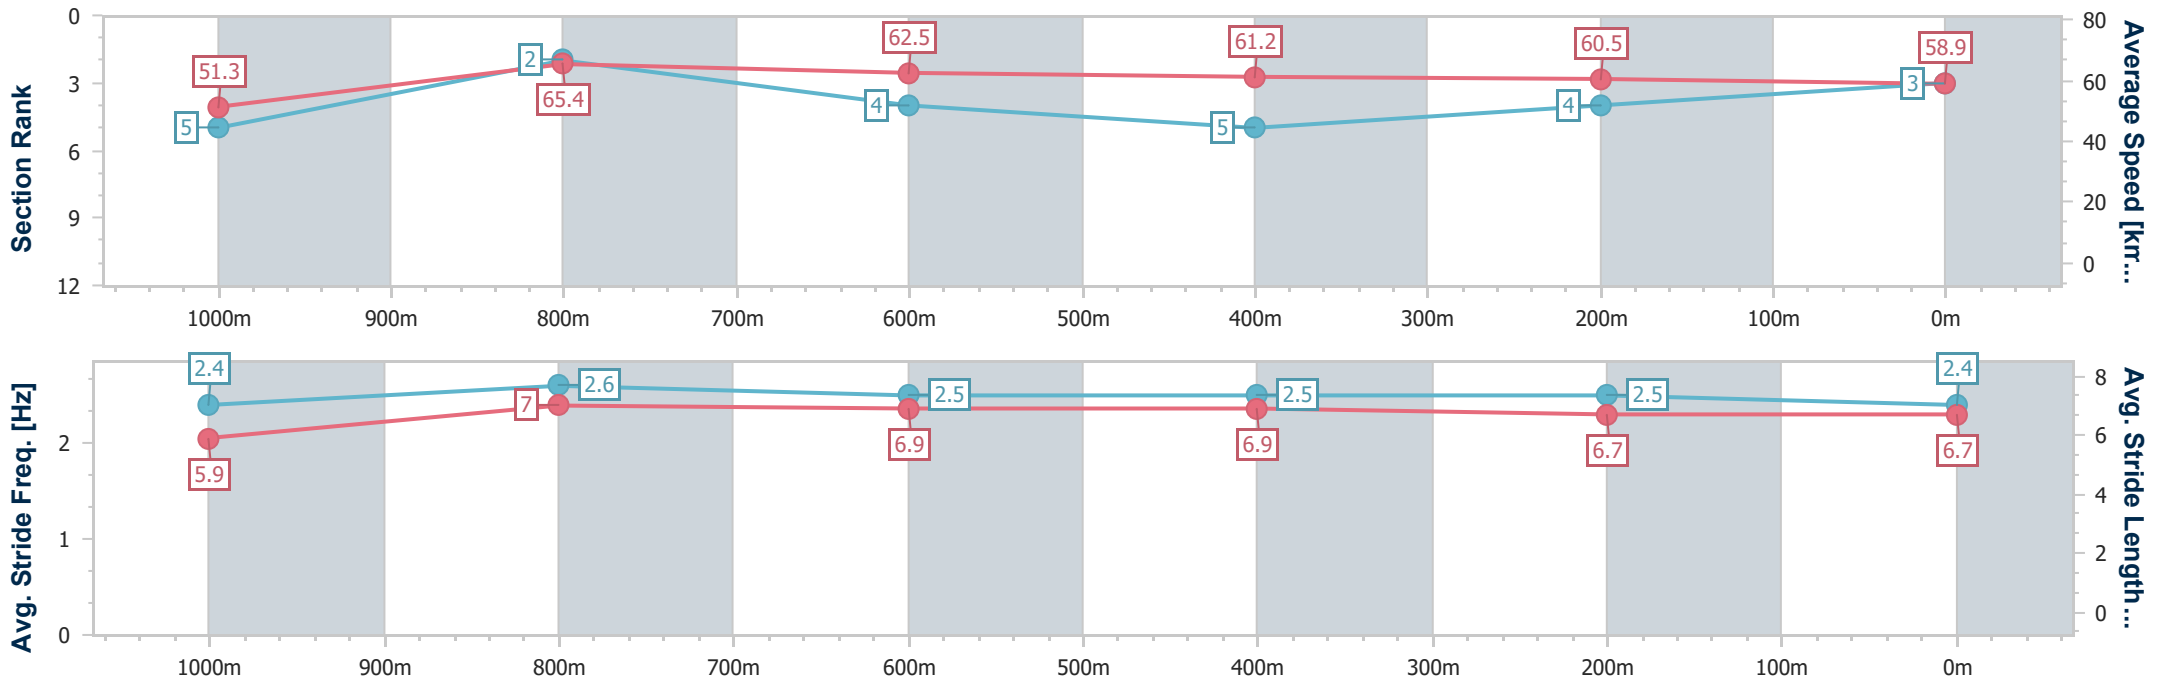

Horse/Jockey Name	Electric Arrow
Final Rank	3
Fastest Section Time (Section)	0:10.84 (1000m)
Top Speed [km/h] (Section)	67.2 (Overall)
Race State	Finished

Toowoomba QLD Professional
Race 4: ELEGANT BLINDS BENCHMARK 60 Handicap - 1200m

21 December 2024 - 18:10

Track Rating: Good 3 , Weather: Fine, Rail Position: +3m Entire

Section	Overall	1000m	800m	600m	400m	200m
Section Times	1:12.34 [3] (0:14.02)	0:58.32 [5] (0:10.84)	0:47.48 [2] (0:11.45)	0:36.03 [4] (0:11.84)	0:24.19 [5] (0:11.99)	0:12.20 [4]
Average Speed [km/h]	51.3	65.4	62.5	61.2	60.5	58.9
Top Speed [km/h]	67.2	67.0	63.0	62.2	61.0	60.7
Avg. Dist. to Rail [m]	6.3	4.2	1.2	0.8	1.6	0.7
Avg. Stride Freq. [Hz]	2.4	2.6	2.5	2.5	2.5	2.4
Avg. Stride Length [m]	5.9	7.0	6.9	6.9	6.7	6.7

- [ ] Ranking at each section and finish
- -.-.- No data available at this section
- NA No data available