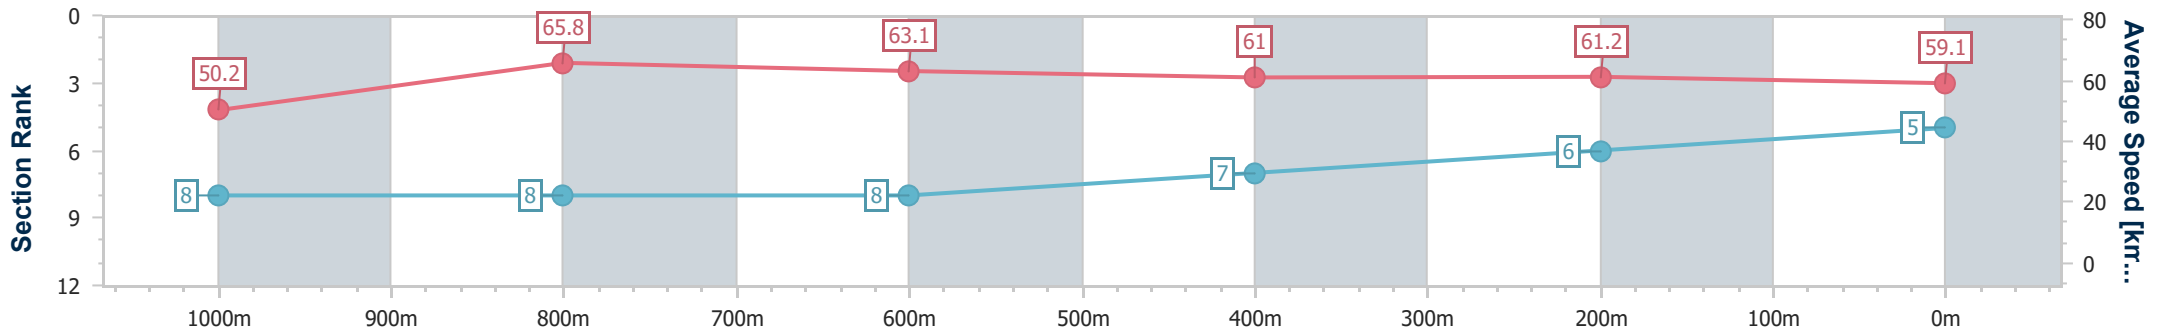

Horse/Jockey Name	Jamaican Mecrazy
Final Rank	5
Fastest Section Time (Section)	0:10.89 (1000m)
Top Speed [km/h] (Section)	66.8 (1000m)
Race State	Finished

Toowoomba QLD Professional
Race 4: ELEGANT BLINDS BENCHMARK 60 Handicap - 1200m
21 December 2024 - 18:10
Track Rating: Good 3 , Weather: Fine, Rail Position: +3m Entire

Section	Overall	1000m	800m	600m	400m	200m
Section Times	1:12.55 [5] (0:14.39)	0:58.16 [8] (0:10.89)	0:47.27 [8] (0:11.41)	0:35.86 [8] (0:11.79)	0:24.07 [7] (0:11.89)	0:12.18 [6] (0:12.18)
Average Speed [km/h]	50.2	65.8	63.1	61.0	61.2	59.1
Top Speed [km/h]	66.7	66.8	64.3	61.5	62.5	60.1
Avg. Dist. to Rail [m]	5.3	0.3	0.3	0.6	3.3	4.3
Avg. Stride Freq. [Hz]	2.3	2.4	2.3	2.3	2.3	2.3
Avg. Stride Length [m]	6.1	7.6	7.6	7.4	7.3	7.1

- [ ] Ranking at each section and finish
- -.-.- No data available at this section
- NA No data available