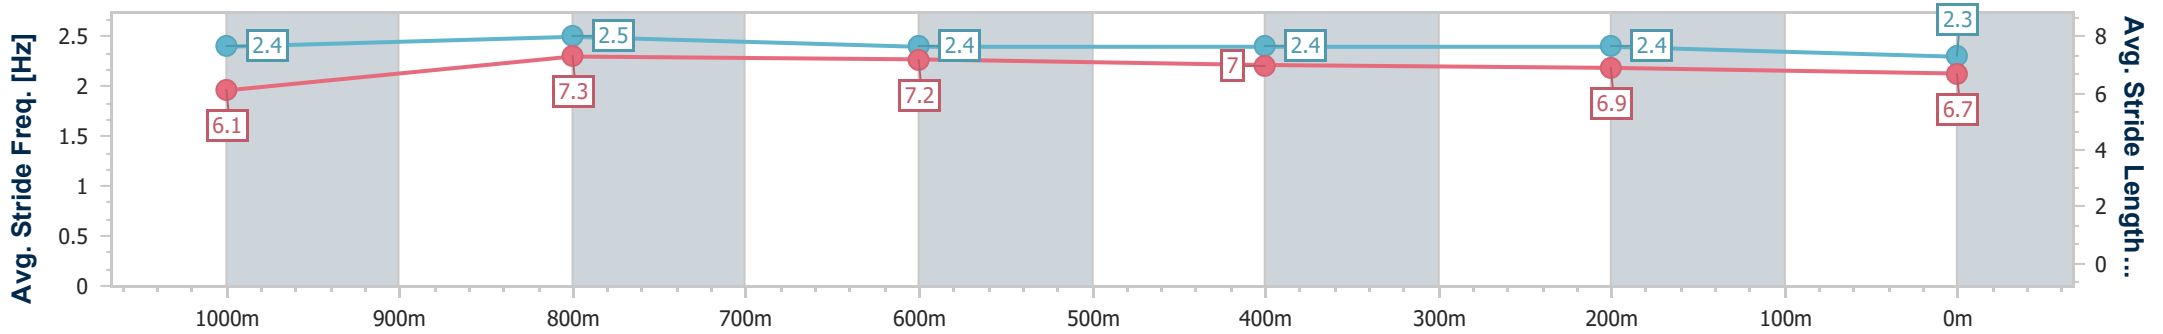

Toowoomba QLD Professional
Race 4: ELEGANT BLINDS BENCHMARK 60 Handicap - 1200m

21 December 2024 - 18:10

Track Rating: Good 3 , Weather: Fine, Rail Position: +3m Entire

Section	Overall	1000m	800m	600m	400m	200m
Section Times	1:13.29 [8] (0:13.99)	0:59.30 [4] (0:10.91)	0:48.39 [5] (0:11.37)	0:37.02 [2] (0:11.80)	0:25.22 [3] (0:12.33)	0:12.89 [7] (0:12.89)
Average Speed [km/h]	51.3	66.4	63.0	61.1	58.8	55.9
Top Speed [km/h]	69.1	68.2	64.8	62.1	60.1	57.5
Avg. Dist. to Rail [m]	7.0	1.2	0.5	0.9	3.0	4.3
Avg. Stride Freq. [Hz]	2.3	2.4	2.3	2.3	2.2	2.1
Avg. Stride Length [m]	6.2	7.8	7.6	7.5	7.3	7.2

- [] Ranking at each section and finish
- .-.- No data available at this section
- NA No data available

Horse/Jockey Name	Soozie Maree
Final Rank	9
Fastest Section Time (Section)	0:11.06 (1000m)
Top Speed [km/h] (Section)	67.1 (Overall)
Race State	Finished

Toowoomba QLD Professional
Race 4: ELEGANT BLINDS BENCHMARK 60 Handicap - 1200m

21 December 2024 - 18:10

Track Rating: Good 3 , Weather: Fine, Rail Position: +3m Entire

Section	Overall	1000m	800m	600m	400m	200m
Section Times	1:13.76 [9] (0:14.04)	0:59.72 [6] (0:11.06)	0:48.66 [6] (0:11.44)	0:37.22 [6] (0:11.88)	0:25.34 [6] (0:12.38)	0:12.96 [9] (0:12.96)
Average Speed [km/h]	51.4	65.6	63.2	60.8	58.8	55.6
Top Speed [km/h]	67.1	66.3	64.3	62.3	60.4	57.6
Avg. Dist. to Rail [m]	3.0	1.3	2.1	0.9	2.8	2.4
Avg. Stride Freq. [Hz]	2.4	2.5	2.4	2.4	2.4	2.3
Avg. Stride Length [m]	6.1	7.3	7.2	7.0	6.9	6.7

- [] Ranking at each section and finish
- .-.- No data available at this section
- NA No data available