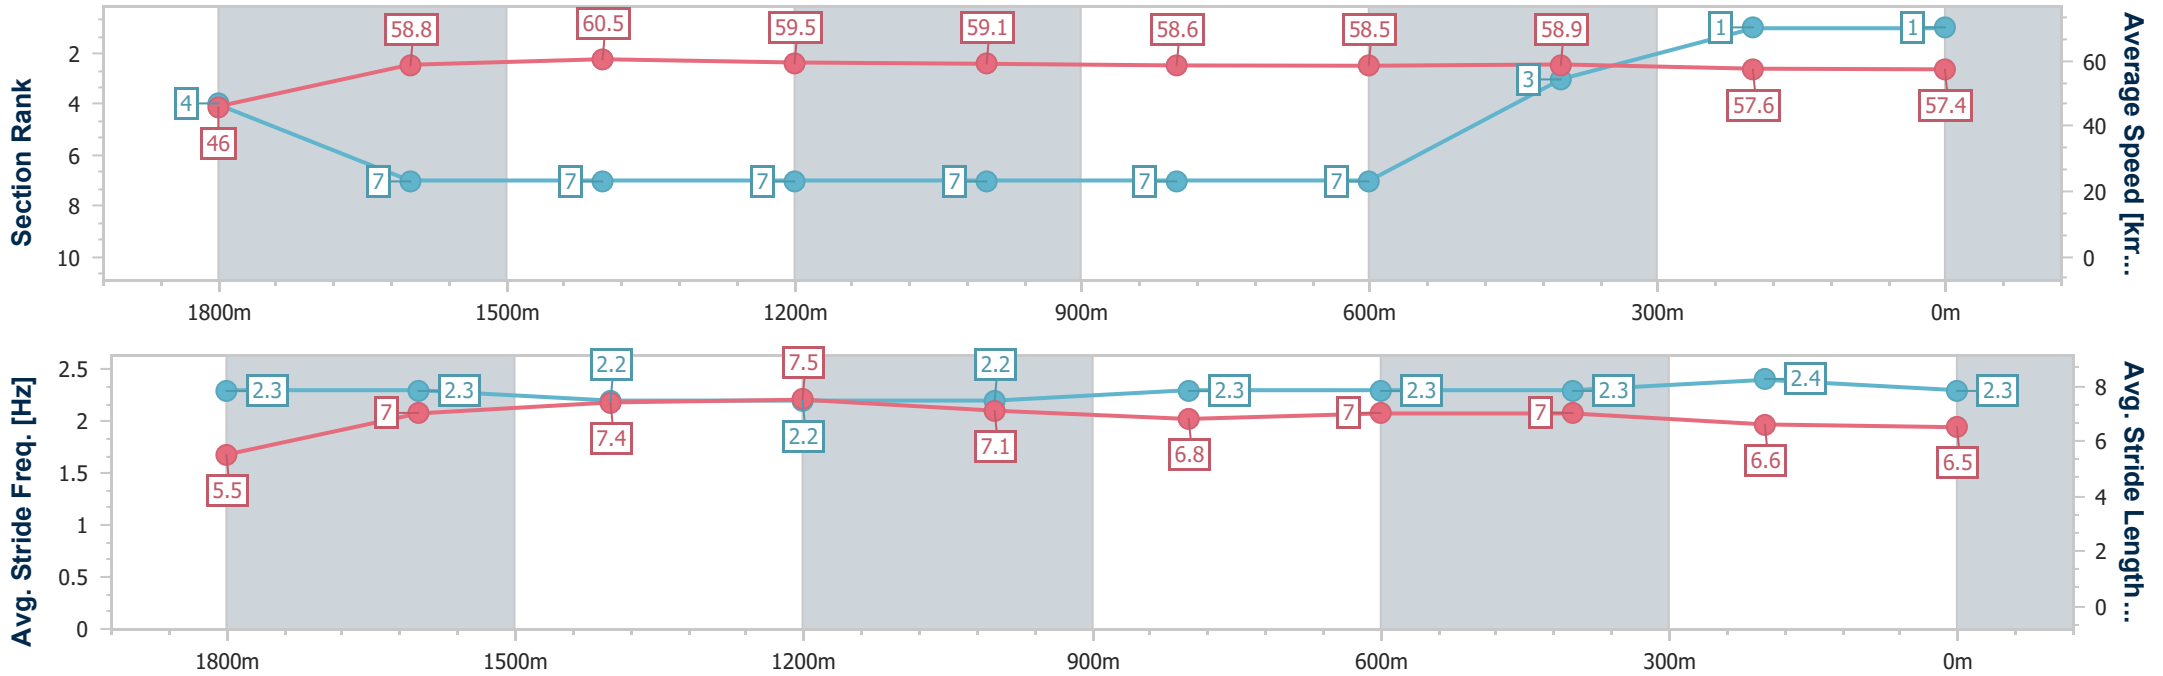

Horse/Jockey Name	Apfel
Final Rank	1
Fastest Section Time (Section)	0:12.00 (1600m)
Top Speed [km/h] (Section)	62.9 (Overall)
Race State	Finished

Toowoomba QLD Professional

Race 7: BARRIER REEF POOLS Maiden Plate - 2000m

21 December 2024 - 20:33

Track Rating: Good 3, Weather: Fine, Rail Position: +3m Entire

Section	Overall	1800m	1600m	1400m	1200m	1000m	800m	600m	400m	200m
Section Times	2:06.65 [1] (0:15.64)	1:51.01 [4] (0:12.35)	1:38.66 [7] (0:12.00)	1:26.66 [7] (0:12.07)	1:14.59 [7] (0:12.27)	1:02.32 [7] (0:12.37)	0:49.95 [7] (0:12.43)	0:37.52 [7] (0:12.23)	0:25.29 [3] (0:12.75)	0:12.54 [1] (0:12.54)
Average Speed [km/h]	46.0	58.8	60.5	59.5	59.1	58.6	58.5	58.9	57.6	57.4
Top Speed [km/h]	62.9	60.7	62.5	61.9	60.4	61.9	61.5	60.3	60.5	59.5
Avg. Dist. to Rail [m]	4.5	1.8	1.1	0.4	2.3	2.6	2.3	0.8	5.8	6.9
Avg. Stride Freq. [Hz]	2.3	2.3	2.2	2.2	2.2	2.3	2.3	2.3	2.4	2.3
Avg. Stride Length [m]	5.5	7.0	7.4	7.5	7.1	6.8	7.0	7.0	6.6	6.5