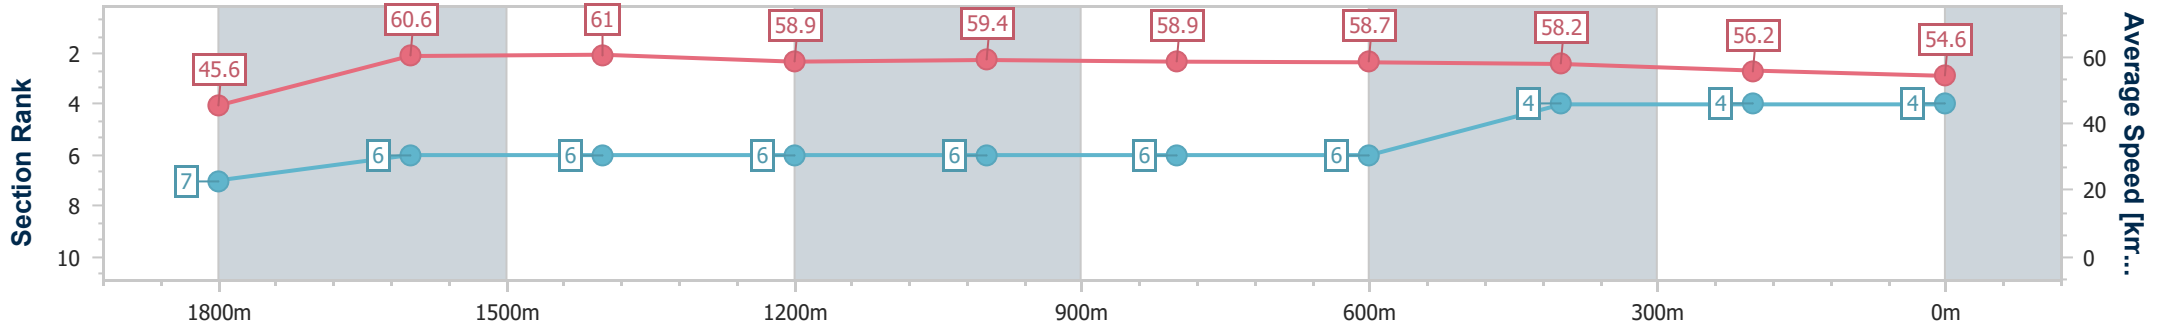

Toowoomba QLD Professional

Race 7: BARRIER REEF POOLS Maiden Plate - 2000m

21 December 2024 - 20:33

Track Rating: Good 3, Weather: Fine, Rail Position: +3m Entire

Section	Overall	1800m	1600m	1400m	1200m	1000m	800m	600m	400m	200m
Section Times	2:07.53 [4] (0:15.83)	1:51.70 [7] (0:11.81)	1:39.89 [6] (0:11.84)	1:28.05 [6] (0:12.45)	1:15.60 [6] (0:12.13)	1:03.47 [6] (0:12.39)	0:51.08 [6] (0:12.42)	0:38.66 [6] (0:12.56)	0:26.10 [4] (0:12.99)	0:13.11 [4] (0:13.11)
Average Speed [km/h]	45.6	60.6	61.0	58.9	59.4	58.9	58.7	58.2	56.2	54.6
Top Speed [km/h]	60.7	61.7	62.0	60.8	60.2	59.9	59.6	59.6	57.0	55.4
Avg. Dist. to Rail [m]	2.3	0.8	1.1	3.3	3.6	3.5	3.4	3.3	2.7	2.7
Avg. Stride Freq. [Hz]	2.2	2.2	2.2	2.2	2.2	2.2	2.3	2.3	2.3	2.3
Avg. Stride Length [m]	5.7	7.5	7.7	7.4	7.4	7.3	7.2	7.0	6.8	6.7

- [ ] Ranking at each section and finish
- .-.- No data available at this section
- NA No data available

Horse/Jockey Name	Cut Diamonds
Final Rank	5
Fastest Section Time (Section)	0:11.61 (1200m)
Top Speed [km/h] (Section)	64.6 (1200m)
Race State	Finished