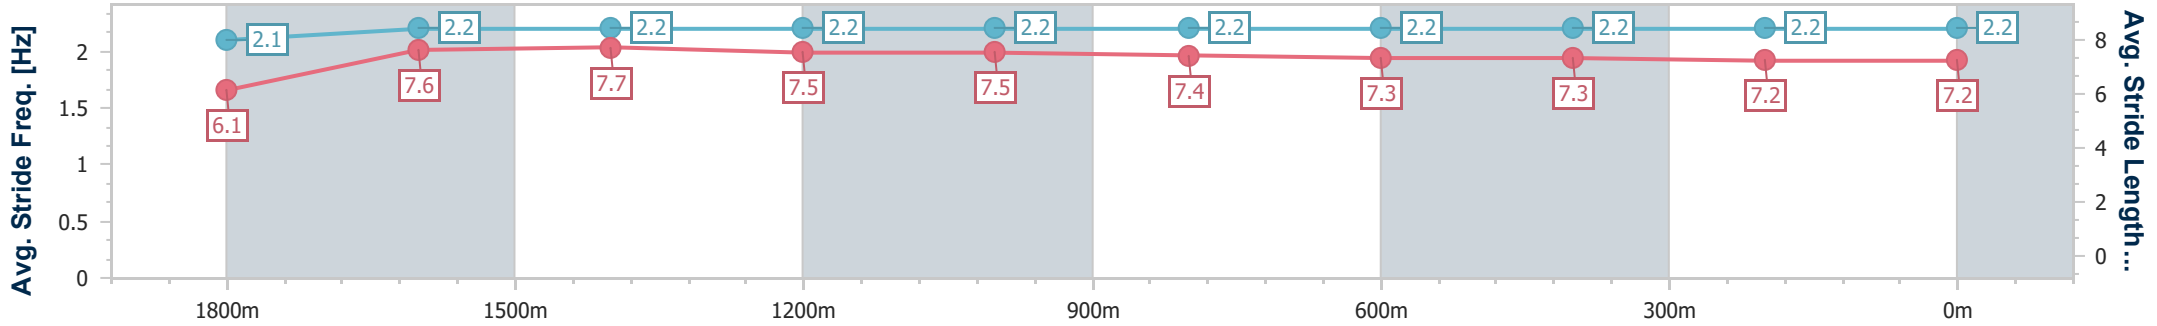

Toowoomba QLD Professional

Race 7: BARRIER REEF POOLS Maiden Plate - 2000m

21 December 2024 - 20:33

Track Rating: Good 3, Weather: Fine, Rail Position: +3m Entire

Section	Overall	1800m	1600m	1400m	1200m	1000m	800m	600m	400m	200m
Section Times	2:07.43 [2] (0:16.09)	1:51.34 [8] (0:12.01)	1:39.33 [8] (0:12.00)	1:27.33 [8] (0:12.25)	1:15.08 [8] (0:12.32)	1:02.76 [8] (0:12.18)	0:50.58 [8] (0:12.74)	0:37.84 [8] (0:12.53)	0:25.31 [8] (0:12.66)	0:12.65 [5] (0:12.65)
Average Speed [km/h]	44.8	59.6	59.8	58.8	58.5	59.4	56.9	57.9	57.2	56.8
Top Speed [km/h]	60.3	61.4	62.5	61.1	59.8	60.6	58.6	58.9	58.1	57.9
Avg. Dist. to Rail [m]	4.0	1.2	1.2	0.8	1.9	2.0	1.6	1.5	1.9	2.5
Avg. Stride Freq. [Hz]	2.1	2.2	2.2	2.2	2.2	2.2	2.2	2.2	2.2	2.2
Avg. Stride Length [m]	6.1	7.6	7.7	7.5	7.5	7.4	7.3	7.3	7.2	7.2