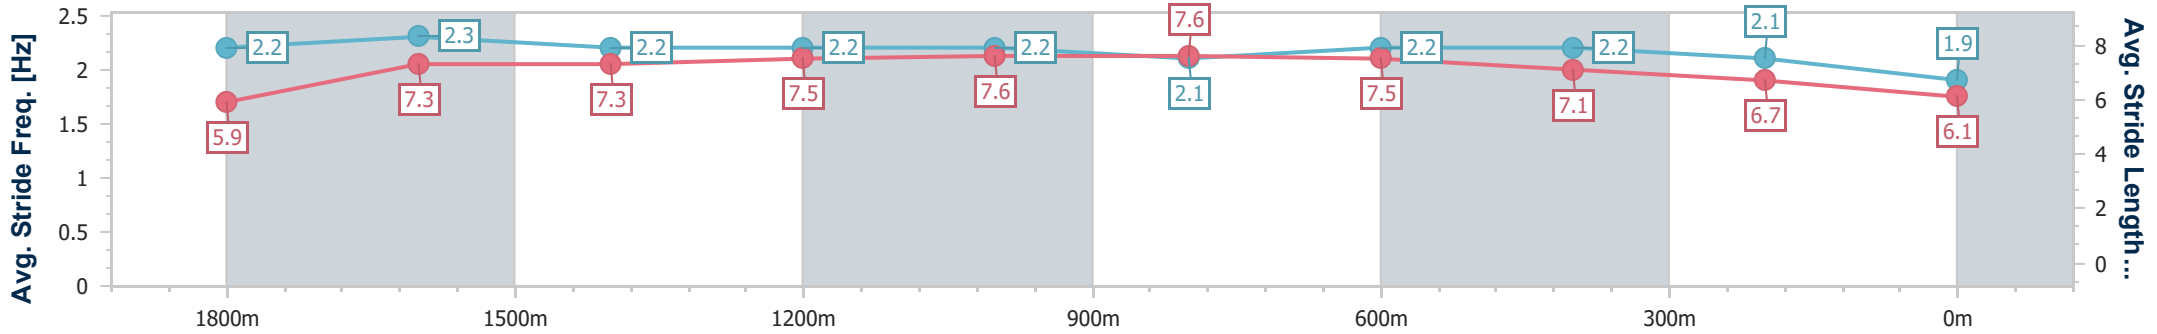

Toowoomba QLD Professional

Race 7: BARRIER REEF POOLS Maiden Plate - 2000m

21 December 2024 - 20:33

Track Rating: Good 3, Weather: Fine, Rail Position: +3m Entire

Section	Overall	1800m	1600m	1400m	1200m	1000m	800m	600m	400m	200m
Section Times	2:10.78 [7] (0:15.37)	1:55.41 [2] (0:11.52)	1:43.89 [1] (0:11.98)	1:31.91 [1] (0:12.29)	1:19.62 [1] (0:12.13)	1:07.49 [3] (0:12.64)	0:54.85 [3] (0:12.77)	0:42.08 [3] (0:12.75)	0:29.33 [5] (0:13.86)	0:15.47 [7] (0:15.47)
Average Speed [km/h]	47.0	60.6	59.7	59.1	59.3	57.2	56.6	56.9	51.8	46.5
Top Speed [km/h]	63.3	63.1	60.8	60.5	60.3	59.6	57.8	58.0	54.7	48.9
Avg. Dist. to Rail [m]	4.8	5.0	2.1	1.7	1.6	1.0	1.4	0.7	0.5	3.9
Avg. Stride Freq. [Hz]	2.2	2.2	2.2	2.1	2.2	2.1	2.2	2.3	2.2	2.0
Avg. Stride Length [m]	6.0	7.6	7.7	7.6	7.7	7.5	7.2	7.0	6.6	6.3

Toowoomba QLD Professional

Race 7: BARRIER REEF POOLS Maiden Plate - 2000m

21 December 2024 - 20:33

Track Rating: Good 3, Weather: Fine, Rail Position: +3m Entire

Section	Overall	1800m	1600m	1400m	1200m	1000m	800m	600m	400m	200m
Section Times	2:12.54 [8] (0:15.80)	1:56.74 [6] (0:11.71)	1:45.03 [5] (0:11.96)	1:33.07 [5] (0:12.23)	1:20.84 [5] (0:12.14)	1:08.70 [5] (0:12.39)	0:56.31 [5] (0:12.49)	0:43.82 [4] (0:12.85)	0:30.97 [6] (0:14.14)	0:16.83 [8] (0:16.83)
Average Speed [km/h]	45.5	60.2	60.1	59.5	59.4	58.2	58.0	56.7	51.3	42.8
Top Speed [km/h]	61.8	62.3	61.9	61.1	60.4	60.1	59.4	59.0	55.0	47.7
Avg. Dist. to Rail [m]	5.1	4.0	0.9	2.0	2.3	0.7	1.6	2.8	2.7	1.4
Avg. Stride Freq. [Hz]	2.2	2.3	2.2	2.2	2.2	2.1	2.2	2.2	2.1	1.9
Avg. Stride Length [m]	5.9	7.3	7.3	7.5	7.6	7.6	7.5	7.1	6.7	6.1

- [ ] Ranking at each section and finish
- .-.- No data available at this section
- NA No data available