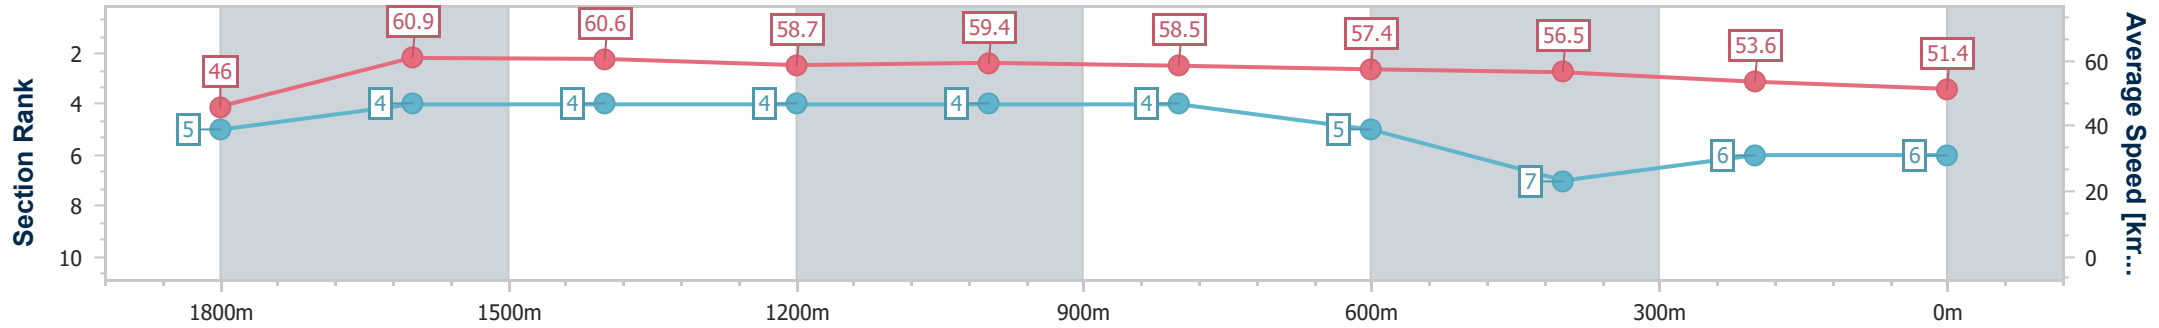

Toowoomba QLD Professional

Race 7: BARRIER REEF POOLS Maiden Plate - 2000m

21 December 2024 - 20:33

Track Rating: Good 3, Weather: Fine, Rail Position: +3m Entire

Section	Overall	1800m	1600m	1400m	1200m	1000m	800m	600m	400m	200m
Section Times	2:09.18 [6] (0:15.64)	1:53.54 [5] (0:11.75)	1:41.79 [4] (0:11.87)	1:29.92 [4] (0:12.39)	1:17.53 [4] (0:12.15)	1:05.38 [4] (0:12.41)	0:52.97 [4] (0:12.62)	0:40.35 [5] (0:12.84)	0:27.51 [7] (0:13.50)	0:14.01 [6] (0:14.01)
Average Speed [km/h]	46.0	60.9	60.6	58.7	59.4	58.5	57.4	56.5	53.6	51.4
Top Speed [km/h]	61.2	63.2	61.3	60.6	60.1	60.1	58.7	57.6	54.8	52.8
Avg. Dist. to Rail [m]	3.5	1.2	0.5	1.9	2.5	2.3	2.3	1.4	1.6	1.7
Avg. Stride Freq. [Hz]	2.1	2.1	2.1	2.1	2.1	2.1	2.1	2.1	2.0	2.0
Avg. Stride Length [m]	6.1	8.0	8.0	7.9	7.9	7.8	7.7	7.6	7.4	7.2

- [ ] Ranking at each section and finish
- .-.- No data available at this section
- NA No data available

Horse/Jockey Name	Serapus
Final Rank	7
Fastest Section Time (Section)	0:11.52 (1800m)
Top Speed [km/h] (Section)	63.3 (Overall)
Race State	Finished