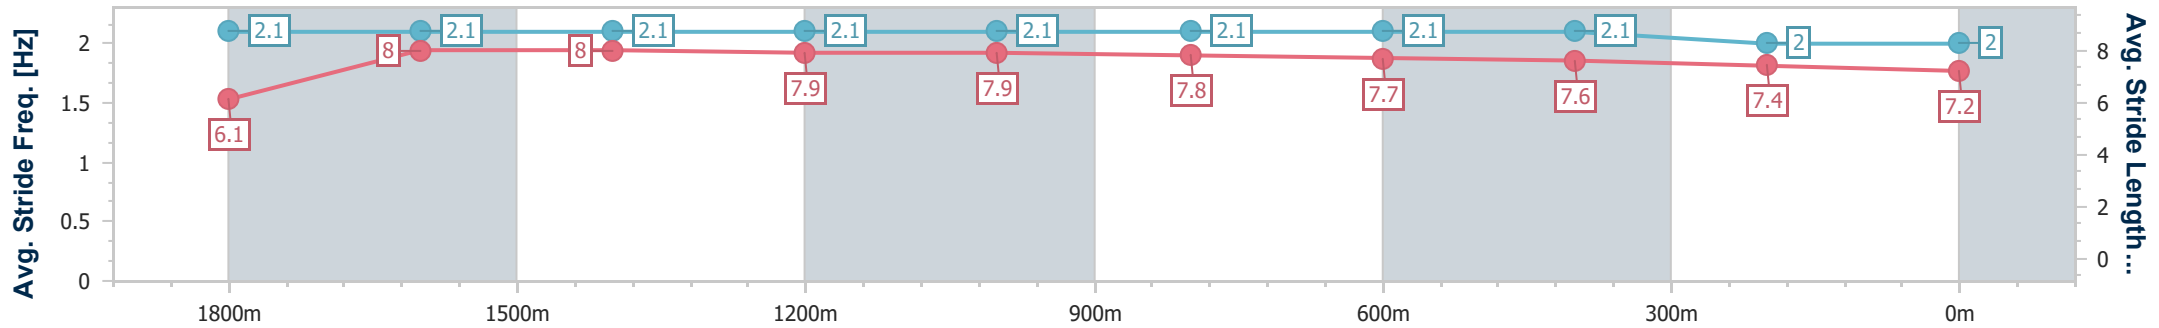

Toowoomba QLD Professional

Race 7: BARRIER REEF POOLS Maiden Plate - 2000m

21 December 2024 - 20:33

Track Rating: Good 3, Weather: Fine, Rail Position: +3m Entire

Section	Overall	1800m	1600m	1400m	1200m	1000m	800m	600m	400m	200m
Section Times	2:09.18 [6] (0:15.64)	1:53.54 [5] (0:11.75)	1:41.79 [4] (0:11.87)	1:29.92 [4] (0:12.39)	1:17.53 [4] (0:12.15)	1:05.38 [4] (0:12.41)	0:52.97 [4] (0:12.62)	0:40.35 [5] (0:12.84)	0:27.51 [7] (0:13.50)	0:14.01 [6] (0:14.01)
Average Speed [km/h]	46.0	60.9	60.6	58.7	59.4	58.5	57.4	56.5	53.6	51.4
Top Speed [km/h]	61.2	63.2	61.3	60.6	60.1	60.1	58.7	57.6	54.8	52.8
Avg. Dist. to Rail [m]	3.5	1.2	0.5	1.9	2.5	2.3	2.3	1.4	1.6	1.7
Avg. Stride Freq. [Hz]	2.1	2.1	2.1	2.1	2.1	2.1	2.1	2.1	2.0	2.0
Avg. Stride Length [m]	6.1	8.0	8.0	7.9	7.9	7.8	7.7	7.6	7.4	7.2

- [ ] Ranking at each section and finish
- .-.- No data available at this section
- NA No data available

Horse/Jockey Name	Serapus
Final Rank	7
Fastest Section Time (Section)	0:11.52 (1800m)
Top Speed [km/h] (Section)	63.3 (Overall)
Race State	Finished

Toowoomba QLD Professional

Race 7: BARRIER REEF POOLS Maiden Plate - 2000m

21 December 2024 - 20:33

Track Rating: Good 3, Weather: Fine, Rail Position: +3m Entire

Section	Overall	1800m	1600m	1400m	1200m	1000m	800m	600m	400m	200m
Section Times	2:10.78 [7] (0:15.37)	1:55.41 [2] (0:11.52)	1:43.89 [1] (0:11.98)	1:31.91 [1] (0:12.29)	1:19.62 [1] (0:12.13)	1:07.49 [3] (0:12.64)	0:54.85 [3] (0:12.77)	0:42.08 [3] (0:12.75)	0:29.33 [5] (0:13.86)	0:15.47 [7] (0:15.47)
Average Speed [km/h]	47.0	60.6	59.7	59.1	59.3	57.2	56.6	56.9	51.8	46.5
Top Speed [km/h]	63.3	63.1	60.8	60.5	60.3	59.6	57.8	58.0	54.7	48.9
Avg. Dist. to Rail [m]	4.8	5.0	2.1	1.7	1.6	1.0	1.4	0.7	0.5	3.9
Avg. Stride Freq. [Hz]	2.2	2.2	2.2	2.1	2.2	2.1	2.2	2.3	2.2	2.0
Avg. Stride Length [m]	6.0	7.6	7.7	7.6	7.7	7.5	7.2	7.0	6.6	6.3