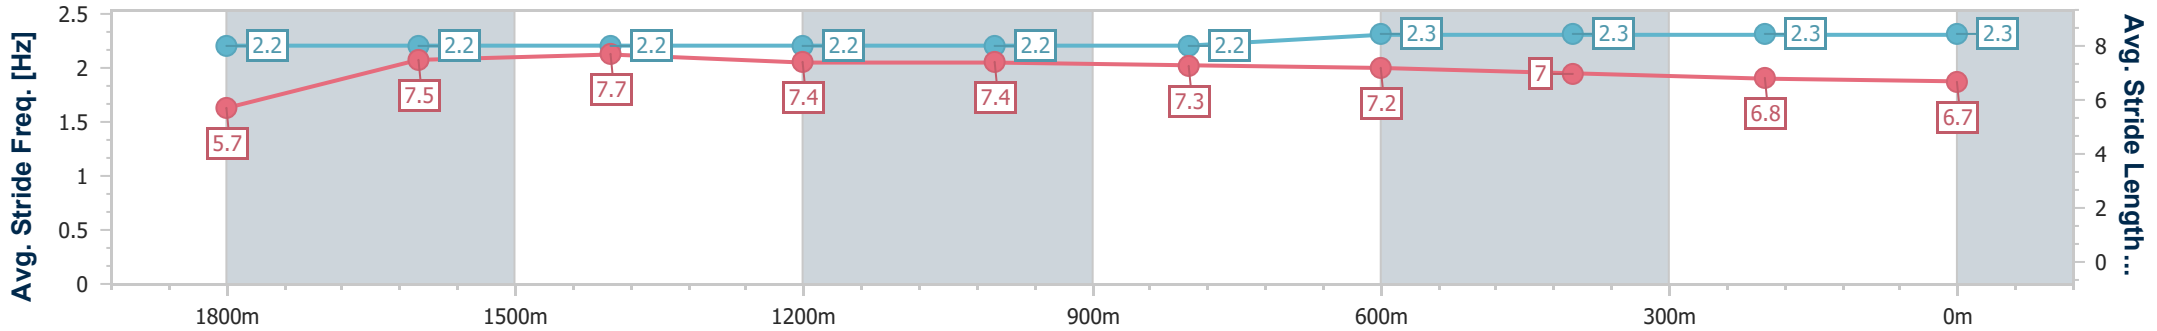

Toowoomba QLD Professional

Race 7: BARRIER REEF POOLS Maiden Plate - 2000m

21 December 2024 - 20:33

Track Rating: Good 3, Weather: Fine, Rail Position: +3m Entire

Section	Overall	1800m	1600m	1400m	1200m	1000m	800m	600m	400m	200m
Section Times	2:07.53 [4] (0:15.83)	1:51.70 [7] (0:11.81)	1:39.89 [6] (0:11.84)	1:28.05 [6] (0:12.45)	1:15.60 [6] (0:12.13)	1:03.47 [6] (0:12.39)	0:51.08 [6] (0:12.42)	0:38.66 [6] (0:12.56)	0:26.10 [4] (0:12.99)	0:13.11 [4] (0:13.11)
Average Speed [km/h]	45.6	60.6	61.0	58.9	59.4	58.9	58.7	58.2	56.2	54.6
Top Speed [km/h]	60.7	61.7	62.0	60.8	60.2	59.9	59.6	59.6	57.0	55.4
Avg. Dist. to Rail [m]	2.3	0.8	1.1	3.3	3.6	3.5	3.4	3.3	2.7	2.7
Avg. Stride Freq. [Hz]	2.2	2.2	2.2	2.2	2.2	2.2	2.3	2.3	2.3	2.3
Avg. Stride Length [m]	5.7	7.5	7.7	7.4	7.4	7.3	7.2	7.0	6.8	6.7

- [ ] Ranking at each section and finish
- .-.- No data available at this section
- NA No data available

Horse/Jockey Name	Cut Diamonds
Final Rank	5
Fastest Section Time (Section)	0:11.61 (1200m)
Top Speed [km/h] (Section)	64.6 (1200m)
Race State	Finished