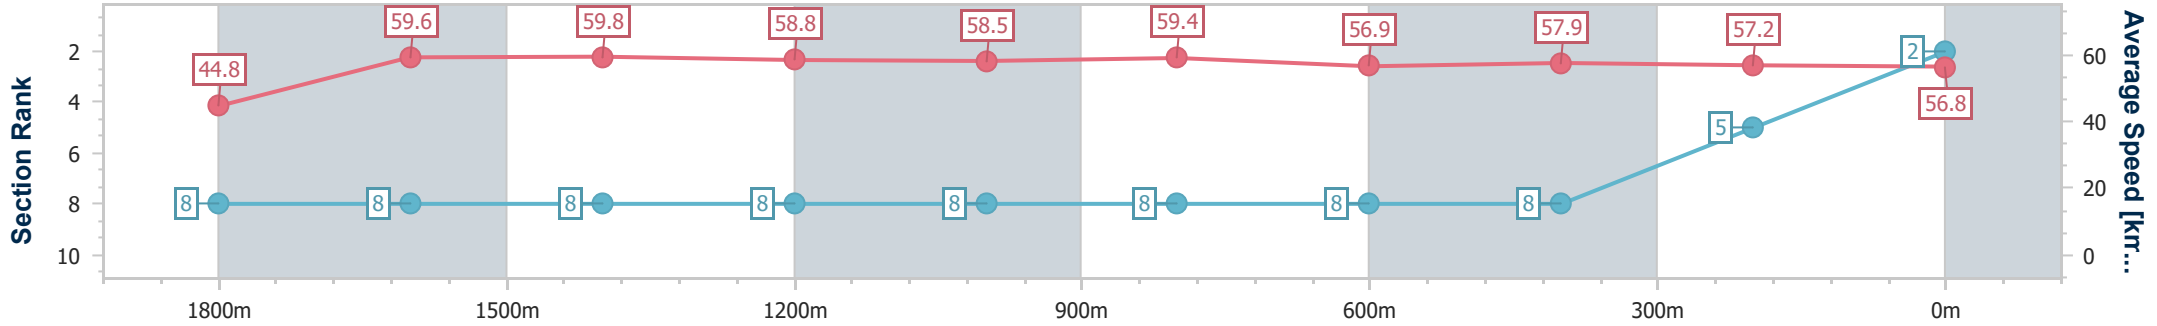

Toowoomba QLD Professional

Race 7: BARRIER REEF POOLS Maiden Plate - 2000m

21 December 2024 - 20:33

Track Rating: Good 3, Weather: Fine, Rail Position: +3m Entire

Section	Overall	1800m	1600m	1400m	1200m	1000m	800m	600m	400m	200m
Section Times	2:07.43 [2] (0:16.09)	1:51.34 [8] (0:12.01)	1:39.33 [8] (0:12.00)	1:27.33 [8] (0:12.25)	1:15.08 [8] (0:12.32)	1:02.76 [8] (0:12.18)	0:50.58 [8] (0:12.74)	0:37.84 [8] (0:12.53)	0:25.31 [8] (0:12.66)	0:12.65 [5] (0:12.65)
Average Speed [km/h]	44.8	59.6	59.8	58.8	58.5	59.4	56.9	57.9	57.2	56.8
Top Speed [km/h]	60.3	61.4	62.5	61.1	59.8	60.6	58.6	58.9	58.1	57.9
Avg. Dist. to Rail [m]	4.0	1.2	1.2	0.8	1.9	2.0	1.6	1.5	1.9	2.5
Avg. Stride Freq. [Hz]	2.1	2.2	2.2	2.2	2.2	2.2	2.2	2.2	2.2	2.2
Avg. Stride Length [m]	6.1	7.6	7.7	7.5	7.5	7.4	7.3	7.3	7.2	7.2