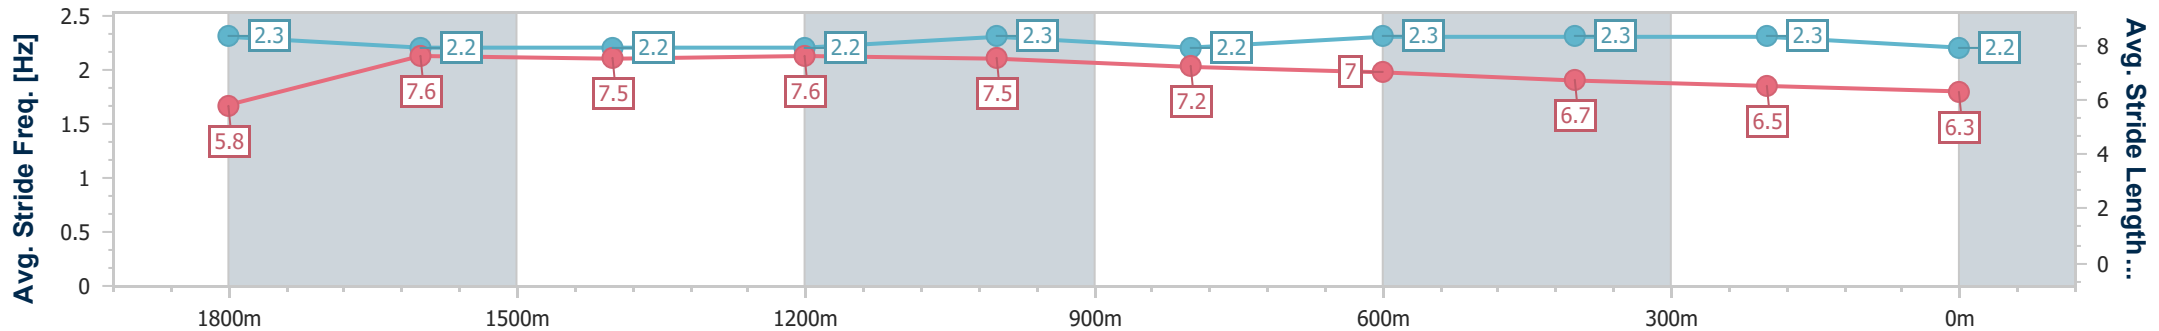

#### Race 7: BARRIER REEF POOLS Maiden Plate - 2000m

21 December 2024 - 20:33

Track Rating: Good 3, Weather: Fine, Rail Position: +3m Entire

Section	Overall	1800m	1600m	1400m	1200m	1000m	800m	600m	400m	200m
Section Times	2:08.66 [5] (0:15.43)	1:53.23 [3] (0:11.75)	1:41.48 [3] (0:12.04)	1:29.44 [3] (0:12.09)	1:17.35 [3] (0:11.61)	1:05.74 [1] (0:12.52)	0:53.22 [1] (0:12.59)	0:40.63 [1] (0:12.88)	0:27.75 [2] (0:13.44)	0:14.31 [3] (0:14.31)
Average Speed [km/h]	46.7	60.8	59.4	59.6	62.1	57.8	57.4	55.9	53.5	50.3
Top Speed [km/h]	62.8	62.4	61.0	61.8	64.6	59.4	58.6	57.8	55.3	52.2
Avg. Dist. to Rail [m]	2.2	1.4	1.2	1.1	1.3	0.6	1.0	0.3	0.1	0.9
Avg. Stride Freq. [Hz]	2.3	2.2	2.2	2.2	2.3	2.2	2.3	2.3	2.3	2.2
Avg. Stride Length [m]	5.8	7.6	7.5	7.6	7.5	7.2	7.0	6.7	6.5	6.3