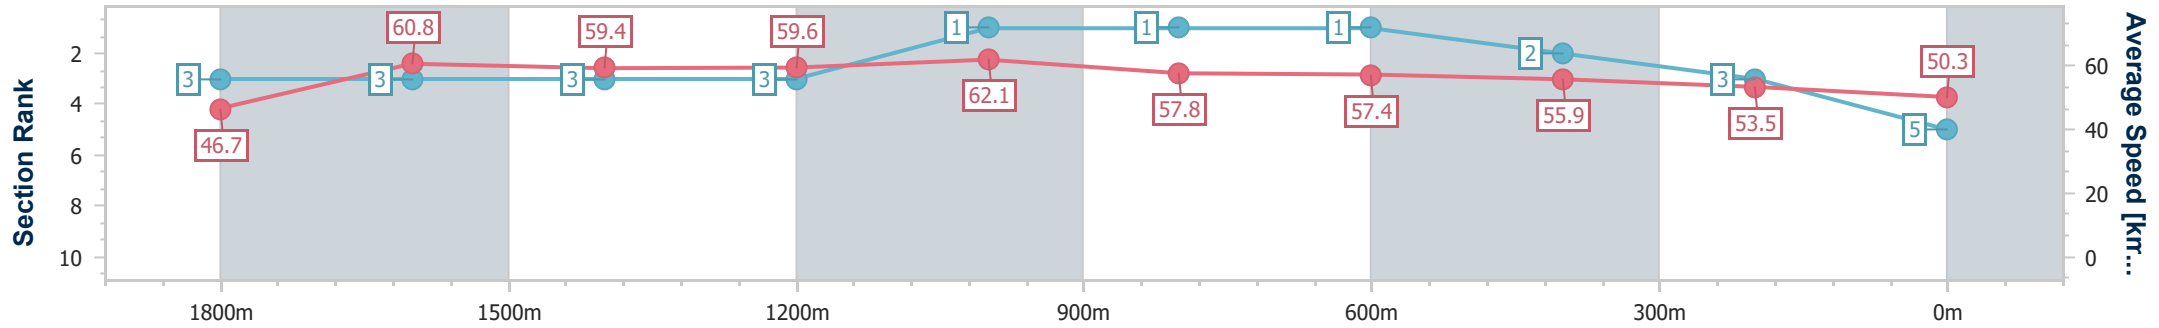

#### Race 7: BARRIER REEF POOLS Maiden Plate - 2000m

21 December 2024 - 20:33

Track Rating: Good 3, Weather: Fine, Rail Position: +3m Entire

Section	Overall	1800m	1600m	1400m	1200m	1000m	800m	600m	400m	200m
Section Times	2:08.66 [5] (0:15.43)	1:53.23 [3] (0:11.75)	1:41.48 [3] (0:12.04)	1:29.44 [3] (0:12.09)	1:17.35 [3] (0:11.61)	1:05.74 [1] (0:12.52)	0:53.22 [1] (0:12.59)	0:40.63 [1] (0:12.88)	0:27.75 [2] (0:13.44)	0:14.31 [3] (0:14.31)
Average Speed [km/h]	46.7	60.8	59.4	59.6	62.1	57.8	57.4	55.9	53.5	50.3
Top Speed [km/h]	62.8	62.4	61.0	61.8	64.6	59.4	58.6	57.8	55.3	52.2
Avg. Dist. to Rail [m]	2.2	1.4	1.2	1.1	1.3	0.6	1.0	0.3	0.1	0.9
Avg. Stride Freq. [Hz]	2.3	2.2	2.2	2.2	2.3	2.2	2.3	2.3	2.3	2.2
Avg. Stride Length [m]	5.8	7.6	7.5	7.6	7.5	7.2	7.0	6.7	6.5	6.3