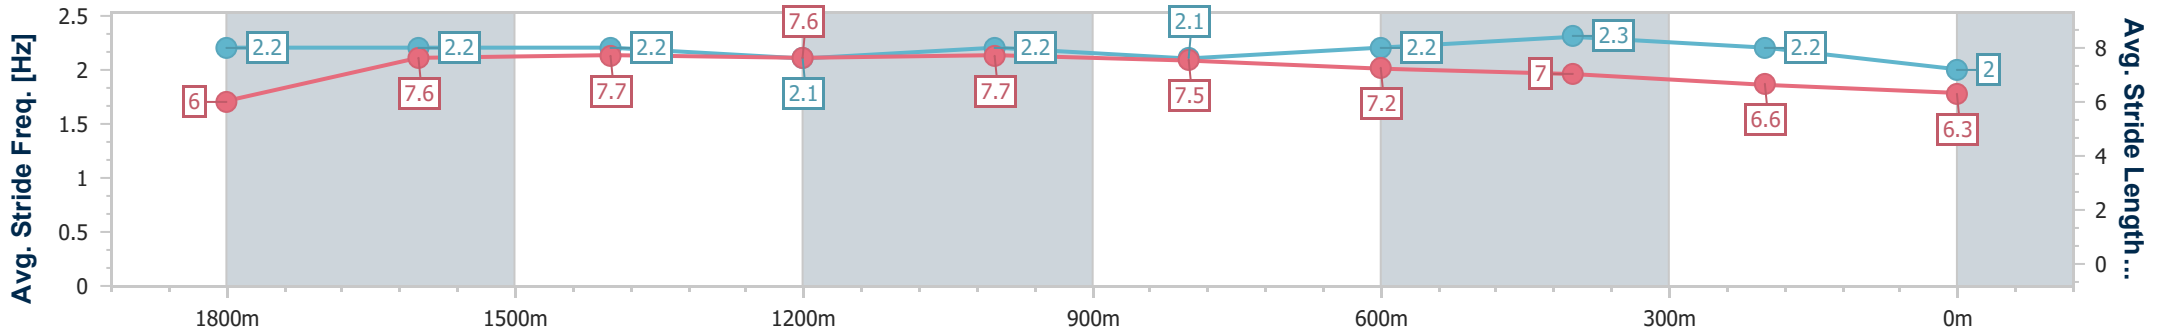

- [ ] Ranking at each section and finish
- .-.- No data available at this section
- NA No data available

Horse/Jockey Name	Serapus
Final Rank	7
Fastest Section Time (Section)	0:11.52 (1800m)
Top Speed [km/h] (Section)	63.3 (Overall)
Race State	Finished

Toowoomba QLD Professional

Race 7: BARRIER REEF POOLS Maiden Plate - 2000m

21 December 2024 - 20:33

Track Rating: Good 3, Weather: Fine, Rail Position: +3m Entire

Section	Overall	1800m	1600m	1400m	1200m	1000m	800m	600m	400m	200m
Section Times	2:10.78 [7] (0:15.37)	1:55.41 [2] (0:11.52)	1:43.89 [1] (0:11.98)	1:31.91 [1] (0:12.29)	1:19.62 [1] (0:12.13)	1:07.49 [3] (0:12.64)	0:54.85 [3] (0:12.77)	0:42.08 [3] (0:12.75)	0:29.33 [5] (0:13.86)	0:15.47 [7] (0:15.47)
Average Speed [km/h]	47.0	60.6	59.7	59.1	59.3	57.2	56.6	56.9	51.8	46.5
Top Speed [km/h]	63.3	63.1	60.8	60.5	60.3	59.6	57.8	58.0	54.7	48.9
Avg. Dist. to Rail [m]	4.8	5.0	2.1	1.7	1.6	1.0	1.4	0.7	0.5	3.9
Avg. Stride Freq. [Hz]	2.2	2.2	2.2	2.1	2.2	2.1	2.2	2.3	2.2	2.0
Avg. Stride Length [m]	6.0	7.6	7.7	7.6	7.7	7.5	7.2	7.0	6.6	6.3

Toowoomba QLD Professional

Race 7: BARRIER REEF POOLS Maiden Plate - 2000m

21 December 2024 - 20:33

Track Rating: Good 3, Weather: Fine, Rail Position: +3m Entire

Section	Overall	1800m	1600m	1400m	1200m	1000m	800m	600m	400m	200m
Section Times	2:12.54 [8] (0:15.80)	1:56.74 [6] (0:11.71)	1:45.03 [5] (0:11.96)	1:33.07 [5] (0:12.23)	1:20.84 [5] (0:12.14)	1:08.70 [5] (0:12.39)	0:56.31 [5] (0:12.49)	0:43.82 [4] (0:12.85)	0:30.97 [6] (0:14.14)	0:16.83 [8] (0:16.83)
Average Speed [km/h]	45.5	60.2	60.1	59.5	59.4	58.2	58.0	56.7	51.3	42.8
Top Speed [km/h]	61.8	62.3	61.9	61.1	60.4	60.1	59.4	59.0	55.0	47.7
Avg. Dist. to Rail [m]	5.1	4.0	0.9	2.0	2.3	0.7	1.6	2.8	2.7	1.4
Avg. Stride Freq. [Hz]	2.2	2.3	2.2	2.2	2.2	2.1	2.2	2.2	2.1	1.9
Avg. Stride Length [m]	5.9	7.3	7.3	7.5	7.6	7.6	7.5	7.1	6.7	6.1