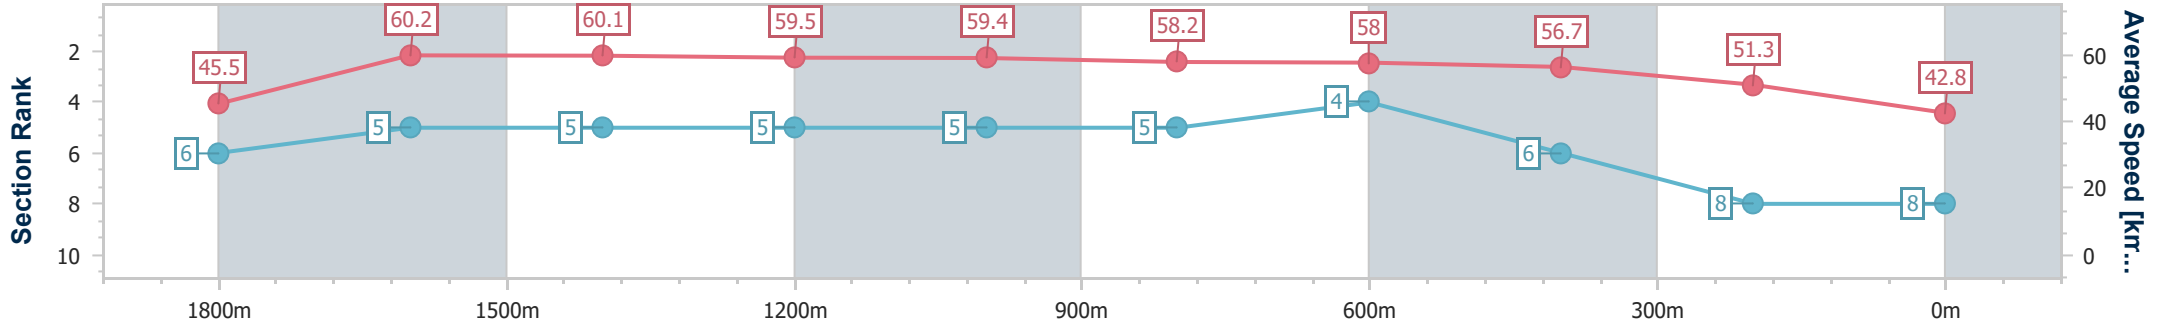

Toowoomba QLD Professional

Race 7: BARRIER REEF POOLS Maiden Plate - 2000m

21 December 2024 - 20:33

Track Rating: Good 3, Weather: Fine, Rail Position: +3m Entire

Section	Overall	1800m	1600m	1400m	1200m	1000m	800m	600m	400m	200m
Section Times	2:12.54 [8] (0:15.80)	1:56.74 [6] (0:11.71)	1:45.03 [5] (0:11.96)	1:33.07 [5] (0:12.23)	1:20.84 [5] (0:12.14)	1:08.70 [5] (0:12.39)	0:56.31 [5] (0:12.49)	0:43.82 [4] (0:12.85)	0:30.97 [6] (0:14.14)	0:16.83 [8] (0:16.83)
Average Speed [km/h]	45.5	60.2	60.1	59.5	59.4	58.2	58.0	56.7	51.3	42.8
Top Speed [km/h]	61.8	62.3	61.9	61.1	60.4	60.1	59.4	59.0	55.0	47.7
Avg. Dist. to Rail [m]	5.1	4.0	0.9	2.0	2.3	0.7	1.6	2.8	2.7	1.4
Avg. Stride Freq. [Hz]	2.2	2.3	2.2	2.2	2.2	2.1	2.2	2.2	2.1	1.9
Avg. Stride Length [m]	5.9	7.3	7.3	7.5	7.6	7.6	7.5	7.1	6.7	6.1

- [ ] Ranking at each section and finish
- .-.- No data available at this section
- NA No data available