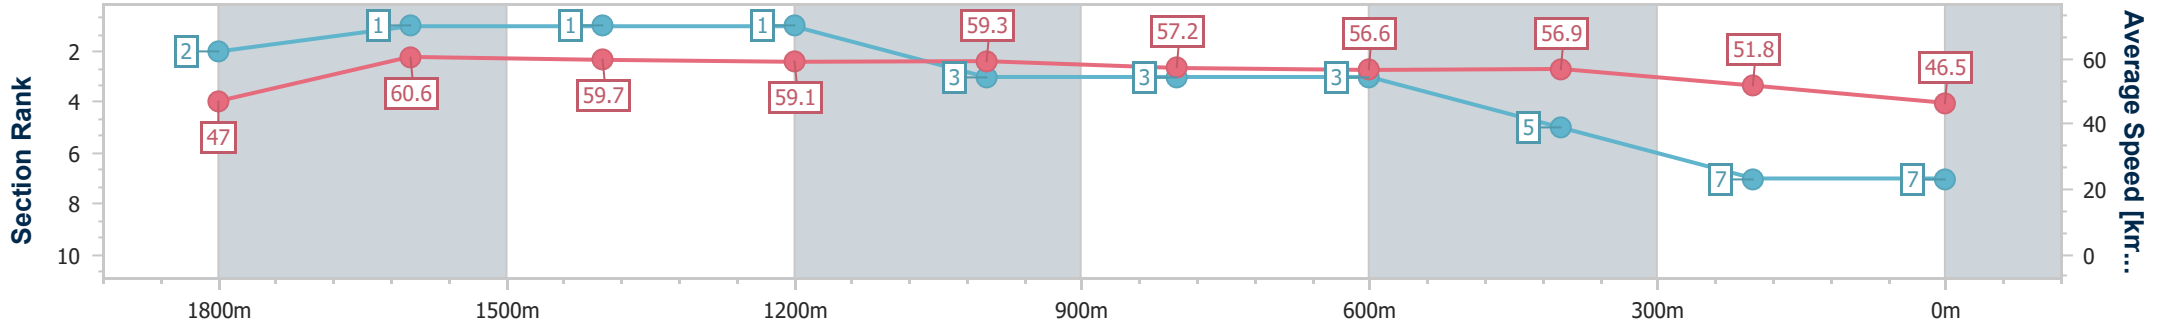

- [ ] Ranking at each section and finish
- .-.- No data available at this section
- NA No data available

Horse/Jockey Name	Serapus
Final Rank	7
Fastest Section Time (Section)	0:11.52 (1800m)
Top Speed [km/h] (Section)	63.3 (Overall)
Race State	Finished

Toowoomba QLD Professional

Race 7: BARRIER REEF POOLS Maiden Plate - 2000m

21 December 2024 - 20:33

Track Rating: Good 3, Weather: Fine, Rail Position: +3m Entire

Section	Overall	1800m	1600m	1400m	1200m	1000m	800m	600m	400m	200m
Section Times	2:10.78 [7] (0:15.37)	1:55.41 [2] (0:11.52)	1:43.89 [1] (0:11.98)	1:31.91 [1] (0:12.29)	1:19.62 [1] (0:12.13)	1:07.49 [3] (0:12.64)	0:54.85 [3] (0:12.77)	0:42.08 [3] (0:12.75)	0:29.33 [5] (0:13.86)	0:15.47 [7] (0:15.47)
Average Speed [km/h]	47.0	60.6	59.7	59.1	59.3	57.2	56.6	56.9	51.8	46.5
Top Speed [km/h]	63.3	63.1	60.8	60.5	60.3	59.6	57.8	58.0	54.7	48.9
Avg. Dist. to Rail [m]	4.8	5.0	2.1	1.7	1.6	1.0	1.4	0.7	0.5	3.9
Avg. Stride Freq. [Hz]	2.2	2.2	2.2	2.1	2.2	2.1	2.2	2.3	2.2	2.0
Avg. Stride Length [m]	6.0	7.6	7.7	7.6	7.7	7.5	7.2	7.0	6.6	6.3

- [ ] Ranking at each section and finish
- .-.- No data available at this section
- NA No data available

Horse/Jockey Name	Witness Dis
Final Rank	8
Fastest Section Time (Section)	0:11.71 (1800m)
Top Speed [km/h] (Section)	62.3 (1800m)
Race State	Finished