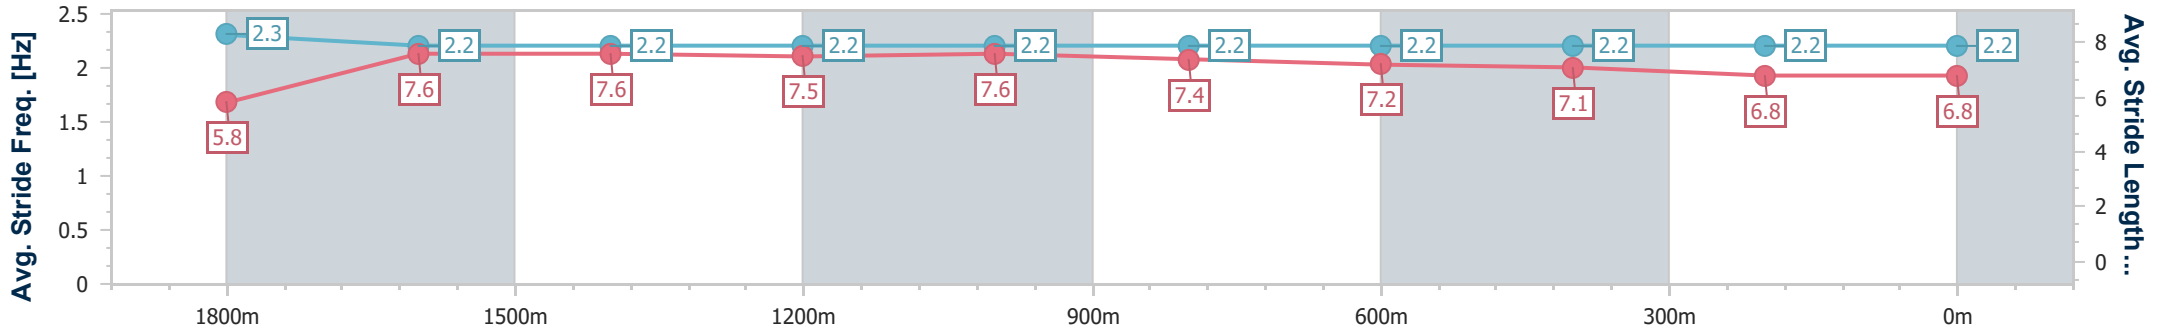

Toowoomba QLD Professional

Race 7: BARRIER REEF POOLS Maiden Plate - 2000m

21 December 2024 - 20:33

Track Rating: Good 3, Weather: Fine, Rail Position: +3m Entire

Section	Overall	1800m	1600m	1400m	1200m	1000m	800m	600m	400m	200m
Section Times	2:07.52 [3] (0:15.35)	1:52.17 [1] (0:11.55)	1:40.62 [2] (0:12.02)	1:28.60 [2] (0:12.37)	1:16.23 [2] (0:11.96)	1:04.27 [2] (0:12.39)	0:51.88 [2] (0:12.59)	0:39.29 [2] (0:12.65)	0:26.64 [1] (0:13.25)	0:13.39 [2] (0:13.39)
Average Speed [km/h]	47.0	61.5	59.9	58.7	60.3	58.4	57.6	56.9	54.4	53.7
Top Speed [km/h]	63.0	63.3	61.1	61.1	62.8	59.9	59.5	59.5	56.1	54.8
Avg. Dist. to Rail [m]	3.9	3.0	0.4	1.5	2.4	1.3	2.0	0.5	1.1	2.1
Avg. Stride Freq. [Hz]	2.3	2.2	2.2	2.2	2.2	2.2	2.2	2.2	2.2	2.2
Avg. Stride Length [m]	5.8	7.6	7.6	7.5	7.6	7.4	7.2	7.1	6.8	6.8

- [ ] Ranking at each section and finish
- .-.- No data available at this section
- NA No data available

Horse/Jockey Name	Blood Red
Final Rank	4
Fastest Section Time (Section)	0:11.81 (1800m)
Top Speed [km/h] (Section)	62.0 (1600m)
Race State	Finished