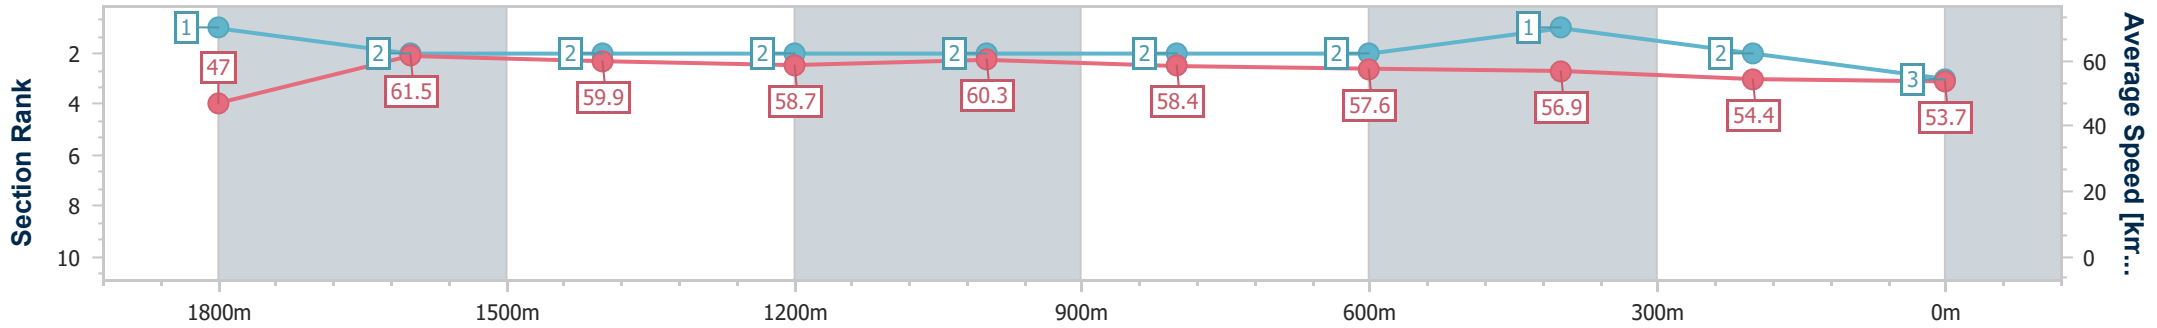

Toowoomba QLD Professional

Race 7: BARRIER REEF POOLS Maiden Plate - 2000m

21 December 2024 - 20:33

Track Rating: Good 3, Weather: Fine, Rail Position: +3m Entire

Section	Overall	1800m	1600m	1400m	1200m	1000m	800m	600m	400m	200m
Section Times	2:07.52 [3] (0:15.35)	1:52.17 [1] (0:11.55)	1:40.62 [2] (0:12.02)	1:28.60 [2] (0:12.37)	1:16.23 [2] (0:11.96)	1:04.27 [2] (0:12.39)	0:51.88 [2] (0:12.59)	0:39.29 [2] (0:12.65)	0:26.64 [1] (0:13.25)	0:13.39 [2] (0:13.39)
Average Speed [km/h]	47.0	61.5	59.9	58.7	60.3	58.4	57.6	56.9	54.4	53.7
Top Speed [km/h]	63.0	63.3	61.1	61.1	62.8	59.9	59.5	59.5	56.1	54.8
Avg. Dist. to Rail [m]	3.9	3.0	0.4	1.5	2.4	1.3	2.0	0.5	1.1	2.1
Avg. Stride Freq. [Hz]	2.3	2.2	2.2	2.2	2.2	2.2	2.2	2.2	2.2	2.2
Avg. Stride Length [m]	5.8	7.6	7.6	7.5	7.6	7.4	7.2	7.1	6.8	6.8

- [ ] Ranking at each section and finish
- .-.- No data available at this section
- NA No data available

Horse/Jockey Name	Blood Red
Final Rank	4
Fastest Section Time (Section)	0:11.81 (1800m)
Top Speed [km/h] (Section)	62.0 (1600m)
Race State	Finished