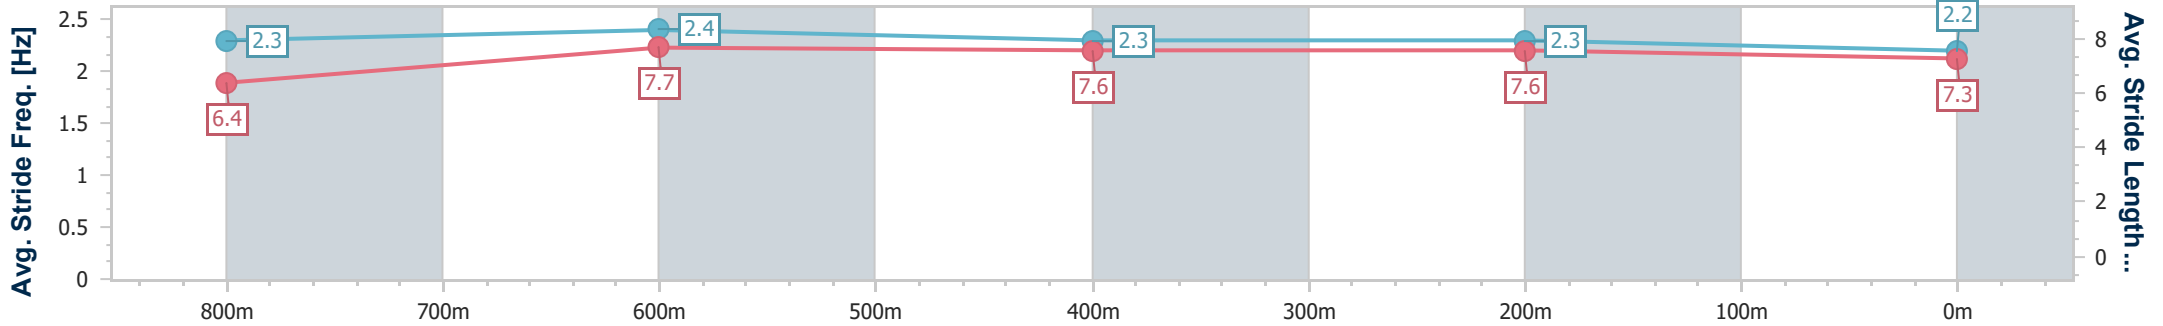

Horse/Jockey Name	Whatta Mission
Final Rank	2
Fastest Section Time (Section)	0:11.03 (800m)
Top Speed [km/h] (Section)	68.2 (Overall)
Race State	Finished

Sunshine Coast QLD Professional
Race 2: THE PUMP HOUSE QTIS Two-Year-Old Maiden Plate - 1000m

22 December 2024 - 13:24

Track Rating: Soft 6, Weather: Fine, Rail Position: +12m Entire

Section	Overall	800m	600m	400m	200m
Section Times	0:59.61 [2] (0:13.41)	0:46.20 [3] (0:11.03)	0:35.17 [3] (0:11.43)	0:23.74 [4] (0:11.41)	0:12.33 [3] (0:12.33)
Average Speed [km/h]	53.6	66.1	63.4	63.2	58.3
Top Speed [km/h]	68.2	67.9	63.8	64.5	61.5
Avg. Dist. to Rail [m]	8.6	2.8	1.0	2.0	3.1
Avg. Stride Freq. [Hz]	2.3	2.4	2.3	2.3	2.2
Avg. Stride Length [m]	6.4	7.7	7.6	7.6	7.3

- [ ] Ranking at each section and finish
- -.-.- No data available at this section
- NA No data available