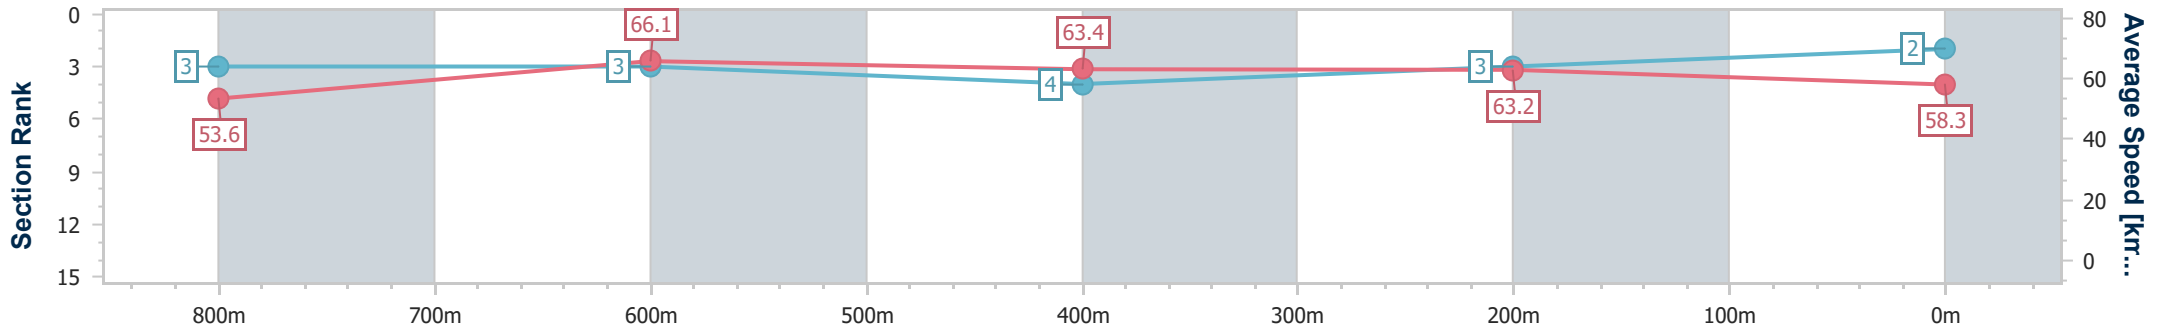

Horse/Jockey Name	Whatta Mission
Final Rank	2
Fastest Section Time (Section)	0:11.03 (800m)
Top Speed [km/h] (Section)	68.2 (Overall)
Race State	Finished

Sunshine Coast QLD Professional
Race 2: THE PUMP HOUSE QTIS Two-Year-Old Maiden Plate - 1000m

22 December 2024 - 13:24

Track Rating: Soft 6, Weather: Fine, Rail Position: +12m Entire

Section	Overall	800m	600m	400m	200m
Section Times	0:59.61 [2] (0:13.41)	0:46.20 [3] (0:11.03)	0:35.17 [3] (0:11.43)	0:23.74 [4] (0:11.41)	0:12.33 [3] (0:12.33)
Average Speed [km/h]	53.6	66.1	63.4	63.2	58.3
Top Speed [km/h]	68.2	67.9	63.8	64.5	61.5
Avg. Dist. to Rail [m]	8.6	2.8	1.0	2.0	3.1
Avg. Stride Freq. [Hz]	2.3	2.4	2.3	2.3	2.2
Avg. Stride Length [m]	6.4	7.7	7.6	7.6	7.3

- [ ] Ranking at each section and finish
- -.-.- No data available at this section
- NA No data available