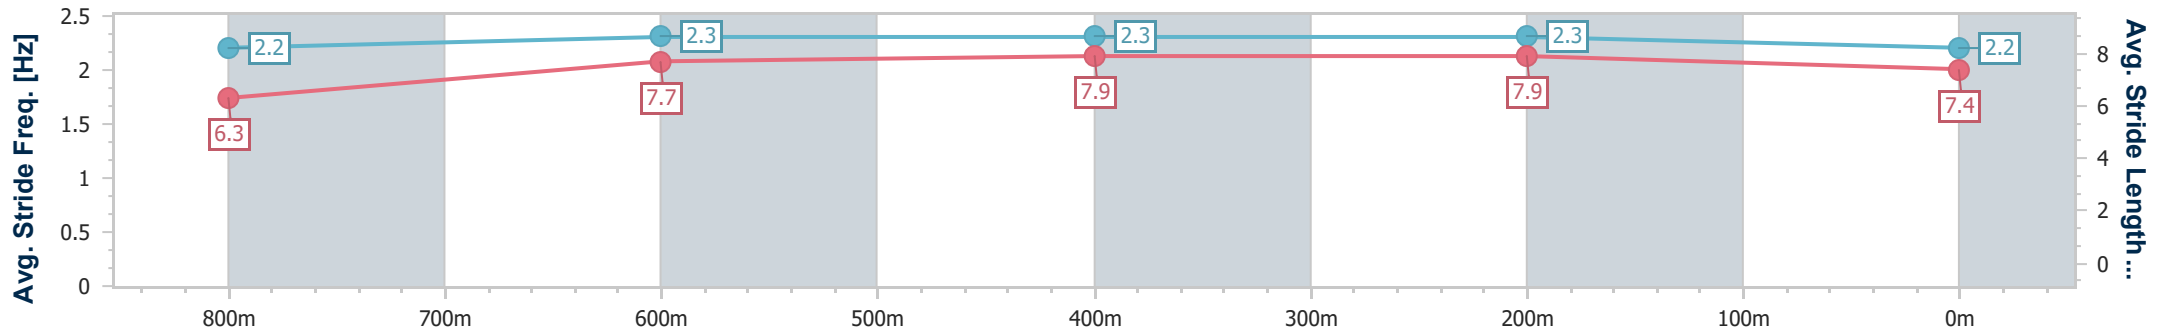

- [] Ranking at each section and finish
- .-.- No data available at this section
- NA No data available

Horse/Jockey Name	Orchid Valley
Final Rank	6
Fastest Section Time (Section)	0:11.03 (800m)
Top Speed [km/h] (Section)	66.7 (800m)
Race State	Finished

Sunshine Coast QLD Professional
Race 2: THE PUMP HOUSE QTIS Two-Year-Old Maiden Plate - 1000m

22 December 2024 - 13:24

Track Rating: Soft 6, Weather: Fine, Rail Position: +12m Entire

Section	Overall	800m	600m	400m	200m
Section Times	1:00.12 [6] (0:14.05)	0:46.07 [10] (0:11.03)	0:35.04 [9] (0:11.45)	0:23.59 [9] (0:11.21)	0:12.38 [7] (0:12.38)
Average Speed [km/h]	51.4	65.6	63.8	64.1	58.3
Top Speed [km/h]	66.4	66.7	64.7	66.0	61.5
Avg. Dist. to Rail [m]	4.0	1.8	2.3	2.2	2.9
Avg. Stride Freq. [Hz]	2.2	2.3	2.3	2.3	2.2
Avg. Stride Length [m]	6.3	7.7	7.9	7.9	7.4