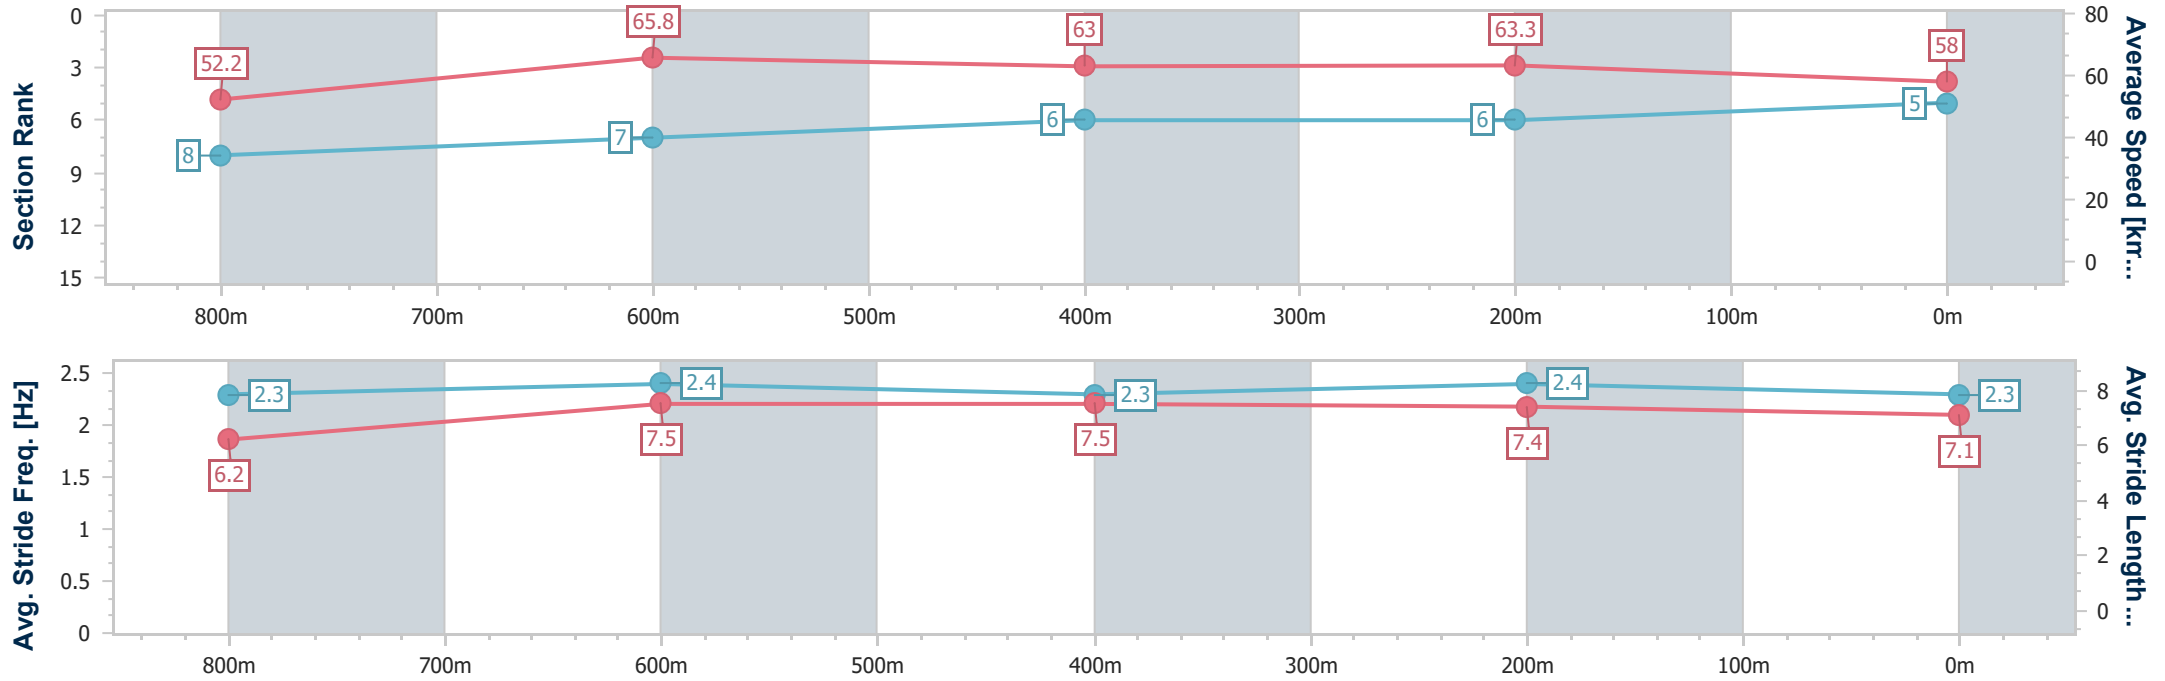

Horse/Jockey Name	Deceitful Miss
Final Rank	5
Fastest Section Time (Section)	0:11.00 (800m)
Top Speed [km/h] (Section)	67.3 (Overall)
Race State	Finished

Sunshine Coast QLD Professional
Race 2: THE PUMP HOUSE QTIS Two-Year-Old Maiden Plate - 1000m

22 December 2024 - 13:24

Track Rating: Soft 6, Weather: Fine, Rail Position: +12m Entire

Section	Overall	800m	600m	400m	200m
Section Times	1:00.05 [5] (0:13.83)	0:46.22 [8] (0:11.00)	0:35.22 [7] (0:11.42)	0:23.80 [6] (0:11.39)	0:12.41 [6] (0:12.41)
Average Speed [km/h]	52.2	65.8	63.0	63.3	58.0
Top Speed [km/h]	67.3	66.8	64.2	65.0	60.6
Avg. Dist. to Rail [m]	3.2	1.2	0.4	0.9	2.0
Avg. Stride Freq. [Hz]	2.3	2.4	2.3	2.4	2.3
Avg. Stride Length [m]	6.2	7.5	7.5	7.4	7.1

- [ ] Ranking at each section and finish
- -.-.- No data available at this section
- NA No data available