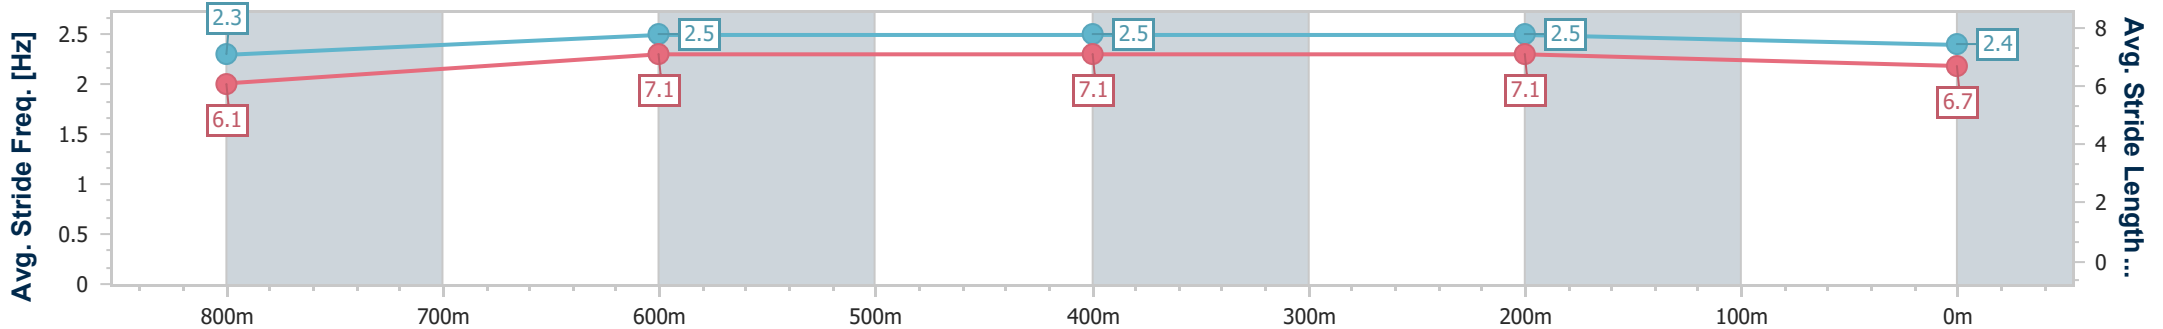

- [] Ranking at each section and finish
- .-.- No data available at this section
- NA No data available

Horse/Jockey Name	Redmiss
Final Rank	8
Fastest Section Time (Section)	0:11.22 (800m)
Top Speed [km/h] (Section)	66.5 (Overall)
Race State	Finished

Sunshine Coast QLD Professional
 Race 2: THE PUMP HOUSE QTIS Two-Year-Old Maiden Plate - 1000m

22 December 2024 - 13:24

Track Rating: Soft 6, Weather: Fine, Rail Position: +12m Entire

Section	Overall	800m	600m	400m	200m
Section Times	1:00.47 [8] (0:13.96)	0:46.51 [9] (0:11.22)	0:35.29 [10] (0:11.46)	0:23.83 [10] (0:11.26)	0:12.57 [8] (0:12.57)
Average Speed [km/h]	51.7	64.7	62.6	63.9	57.3
Top Speed [km/h]	66.5	66.1	64.4	65.2	63.6
Avg. Dist. to Rail [m]	6.4	2.7	1.0	2.0	0.7
Avg. Stride Freq. [Hz]	2.3	2.5	2.5	2.5	2.4
Avg. Stride Length [m]	6.1	7.1	7.1	7.1	6.7