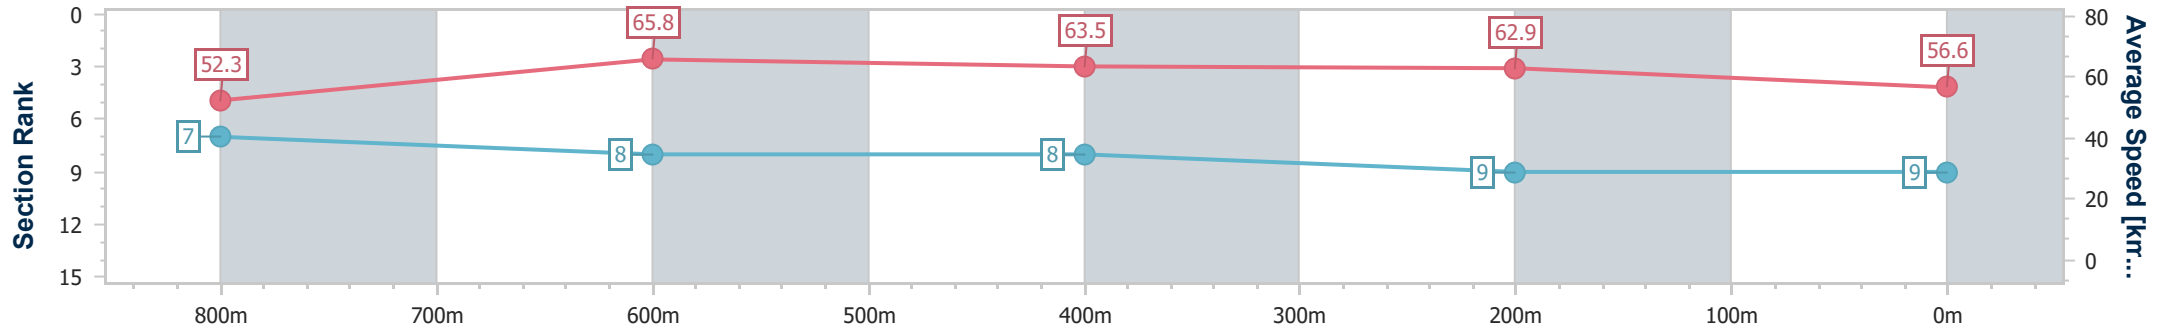

- [] Ranking at each section and finish
- .-.- No data available at this section
- NA No data available

Horse/Jockey Name	Pride Of Nashville
Final Rank	9
Fastest Section Time (Section)	0:11.13 (800m)
Top Speed [km/h] (Section)	67.4 (800m)
Race State	Finished

Sunshine Coast QLD Professional
Race 2: THE PUMP HOUSE QTIS Two-Year-Old Maiden Plate - 1000m

22 December 2024 - 13:24

Track Rating: Soft 6, Weather: Fine, Rail Position: +12m Entire

Section	Overall	800m	600m	400m	200m
Section Times	1:00.67 [9] (0:13.79)	0:46.88 [7] (0:11.13)	0:35.75 [8] (0:11.56)	0:24.19 [8] (0:11.48)	0:12.71 [9] (0:12.71)
Average Speed [km/h]	52.3	65.8	63.5	62.9	56.6
Top Speed [km/h]	67.1	67.4	64.6	64.4	61.0
Avg. Dist. to Rail [m]	4.9	4.0	4.0	5.0	5.7
Avg. Stride Freq. [Hz]	2.5	2.6	2.5	2.4	2.3
Avg. Stride Length [m]	5.8	7.1	7.1	7.2	6.8