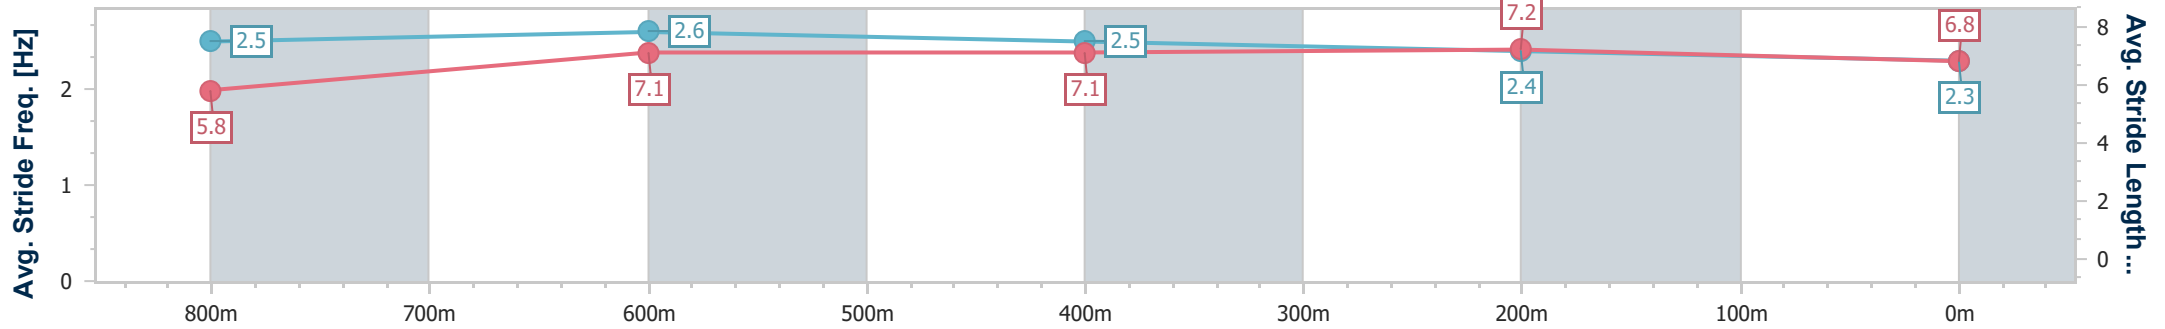

- [] Ranking at each section and finish
- .-.- No data available at this section
- NA No data available

Horse/Jockey Name	Pride Of Nashville
Final Rank	9
Fastest Section Time (Section)	0:11.13 (800m)
Top Speed [km/h] (Section)	67.4 (800m)
Race State	Finished

Sunshine Coast QLD Professional
Race 2: THE PUMP HOUSE QTIS Two-Year-Old Maiden Plate - 1000m

22 December 2024 - 13:24

Track Rating: Soft 6, Weather: Fine, Rail Position: +12m Entire

Section	Overall	800m	600m	400m	200m
Section Times	1:00.67 [9] (0:13.79)	0:46.88 [7] (0:11.13)	0:35.75 [8] (0:11.56)	0:24.19 [8] (0:11.48)	0:12.71 [9] (0:12.71)
Average Speed [km/h]	52.3	65.8	63.5	62.9	56.6
Top Speed [km/h]	67.1	67.4	64.6	64.4	61.0
Avg. Dist. to Rail [m]	4.9	4.0	4.0	5.0	5.7
Avg. Stride Freq. [Hz]	2.5	2.6	2.5	2.4	2.3
Avg. Stride Length [m]	5.8	7.1	7.1	7.2	6.8