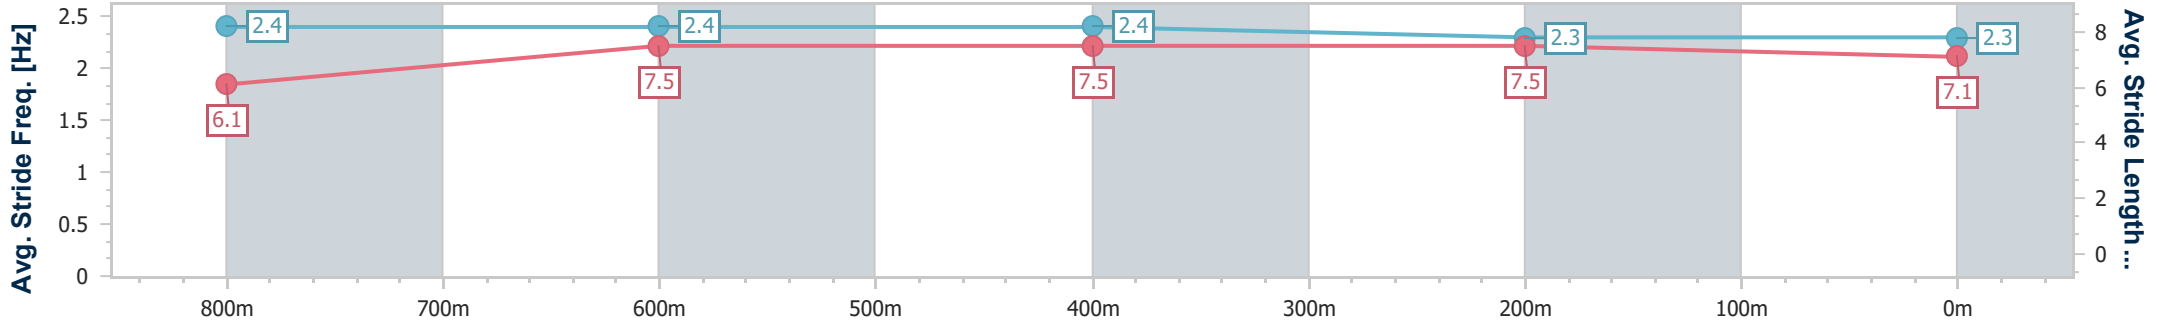

Horse/Jockey Name	Wannabe Brutal
Final Rank	3
Fastest Section Time (Section)	0:11.20 (800m)
Top Speed [km/h] (Section)	66.2 (Overall)
Race State	Finished

Sunshine Coast QLD Professional
Race 2: THE PUMP HOUSE QTIS Two-Year-Old Maiden Plate - 1000m

22 December 2024 - 13:24

Track Rating: Soft 6, Weather: Fine, Rail Position: +12m Entire

Section	Overall	800m	600m	400m	200m
Section Times	0:59.86 [3] (0:13.51)	0:46.35 [4] (0:11.20)	0:35.15 [6] (0:11.47)	0:23.68 [5] (0:11.35)	0:12.33 [5] (0:12.33)
Average Speed [km/h]	53.3	64.8	63.2	63.4	58.3
Top Speed [km/h]	66.2	65.8	64.3	64.5	61.8
Avg. Dist. to Rail [m]	5.4	2.1	0.9	2.7	4.1
Avg. Stride Freq. [Hz]	2.4	2.4	2.4	2.3	2.3
Avg. Stride Length [m]	6.1	7.5	7.5	7.5	7.1

- [ ] Ranking at each section and finish
- -.-.- No data available at this section
- NA No data available