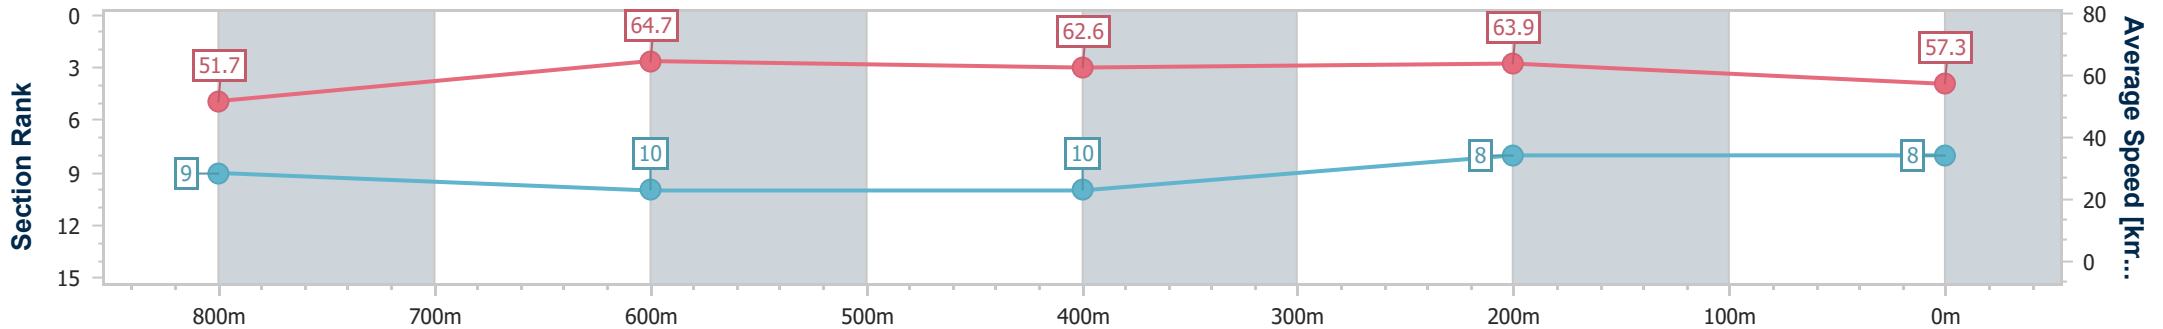

- [] Ranking at each section and finish
- .-.- No data available at this section
- NA No data available

Horse/Jockey Name	Redmiss
Final Rank	8
Fastest Section Time (Section)	0:11.22 (800m)
Top Speed [km/h] (Section)	66.5 (Overall)
Race State	Finished

Sunshine Coast QLD Professional
 Race 2: THE PUMP HOUSE QTIS Two-Year-Old Maiden Plate - 1000m

22 December 2024 - 13:24

Track Rating: Soft 6, Weather: Fine, Rail Position: +12m Entire

Section	Overall	800m	600m	400m	200m
Section Times	1:00.47 [8] (0:13.96)	0:46.51 [9] (0:11.22)	0:35.29 [10] (0:11.46)	0:23.83 [10] (0:11.26)	0:12.57 [8] (0:12.57)
Average Speed [km/h]	51.7	64.7	62.6	63.9	57.3
Top Speed [km/h]	66.5	66.1	64.4	65.2	63.6
Avg. Dist. to Rail [m]	6.4	2.7	1.0	2.0	0.7
Avg. Stride Freq. [Hz]	2.3	2.5	2.5	2.5	2.4
Avg. Stride Length [m]	6.1	7.1	7.1	7.1	6.7