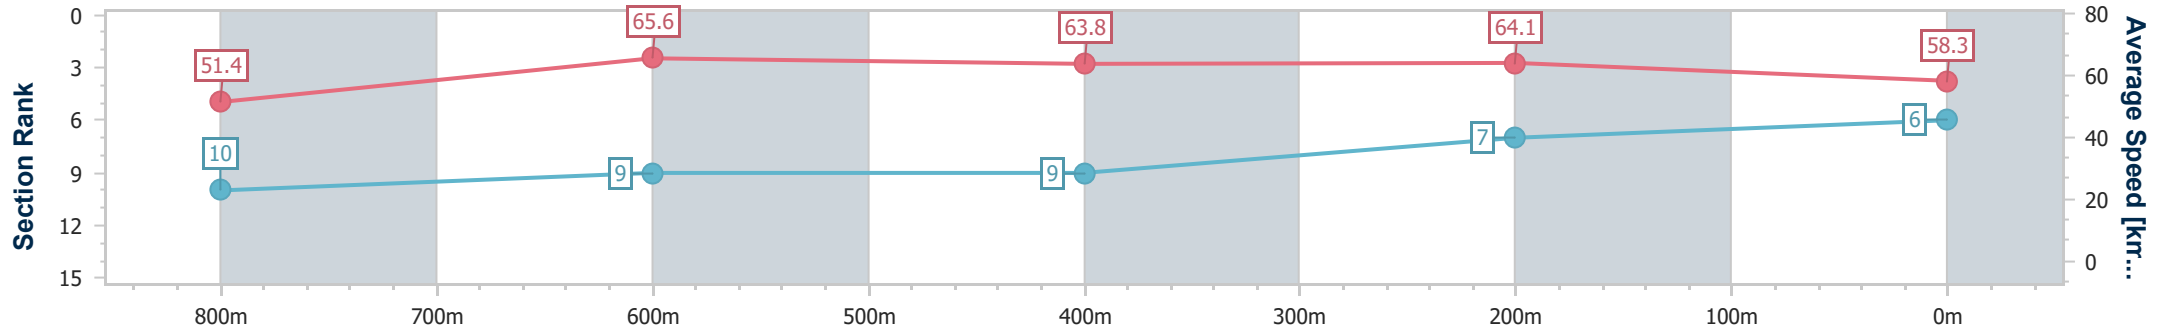

Horse/Jockey Name	Orchid Valley
Final Rank	6
Fastest Section Time (Section)	0:11.03 (800m)
Top Speed [km/h] (Section)	66.7 (800m)
Race State	Finished

Sunshine Coast QLD Professional
Race 2: THE PUMP HOUSE QTIS Two-Year-Old Maiden Plate - 1000m

22 December 2024 - 13:24

Track Rating: Soft 6, Weather: Fine, Rail Position: +12m Entire

Section	Overall	800m	600m	400m	200m
Section Times	1:00.12 [6] (0:14.05)	0:46.07 [10] (0:11.03)	0:35.04 [9] (0:11.45)	0:23.59 [9] (0:11.21)	0:12.38 [7] (0:12.38)
Average Speed [km/h]	51.4	65.6	63.8	64.1	58.3
Top Speed [km/h]	66.4	66.7	64.7	66.0	61.5
Avg. Dist. to Rail [m]	4.0	1.8	2.3	2.2	2.9
Avg. Stride Freq. [Hz]	2.2	2.3	2.3	2.3	2.2
Avg. Stride Length [m]	6.3	7.7	7.9	7.9	7.4

- [ ] Ranking at each section and finish
- -.-.- No data available at this section
- NA No data available