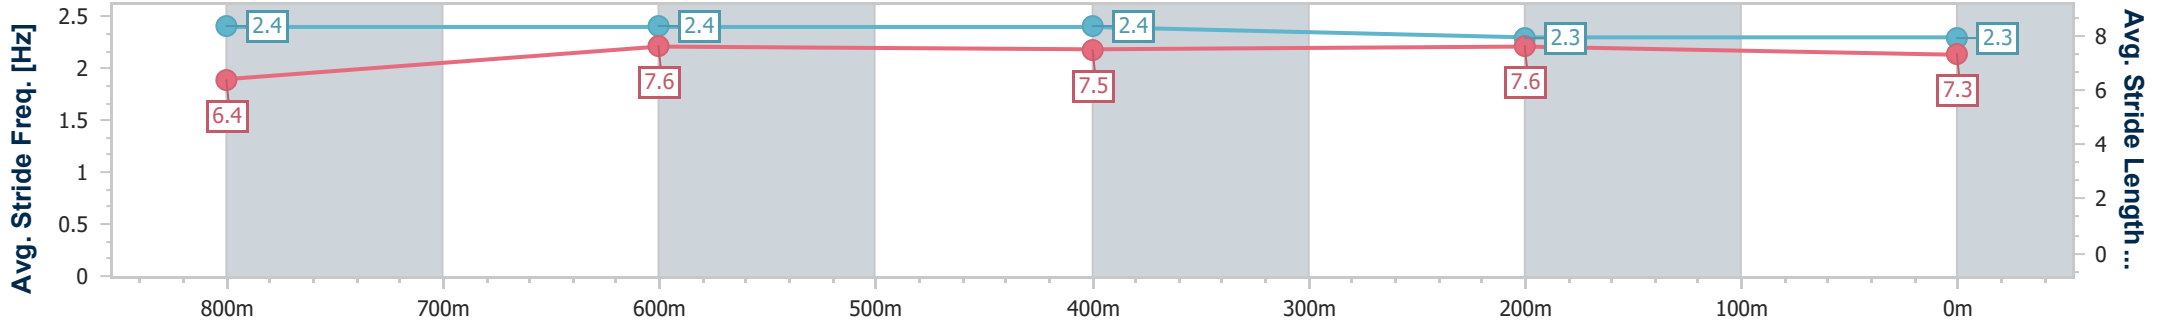

22 December 2024 - 13:24

Track Rating: Soft 6, Weather: Fine, Rail Position: +12m Entire

Section	Overall	800m	600m	400m	200m
Section Times	0:59.36 [1] (0:13.26)	0:46.10 [1] (0:11.02)	0:35.08 [2] (0:11.38)	0:23.70 [2] (0:11.44)	0:12.26 [2] (0:12.26)
Average Speed [km/h]	54.3	66.1	63.9	63.0	58.7
Top Speed [km/h]	68.6	68.7	65.3	64.0	61.6
Avg. Dist. to Rail [m]	7.2	2.4	2.2	1.9	1.8
Avg. Stride Freq. [Hz]	2.4	2.4	2.4	2.3	2.3
Avg. Stride Length [m]	6.4	7.6	7.5	7.6	7.3