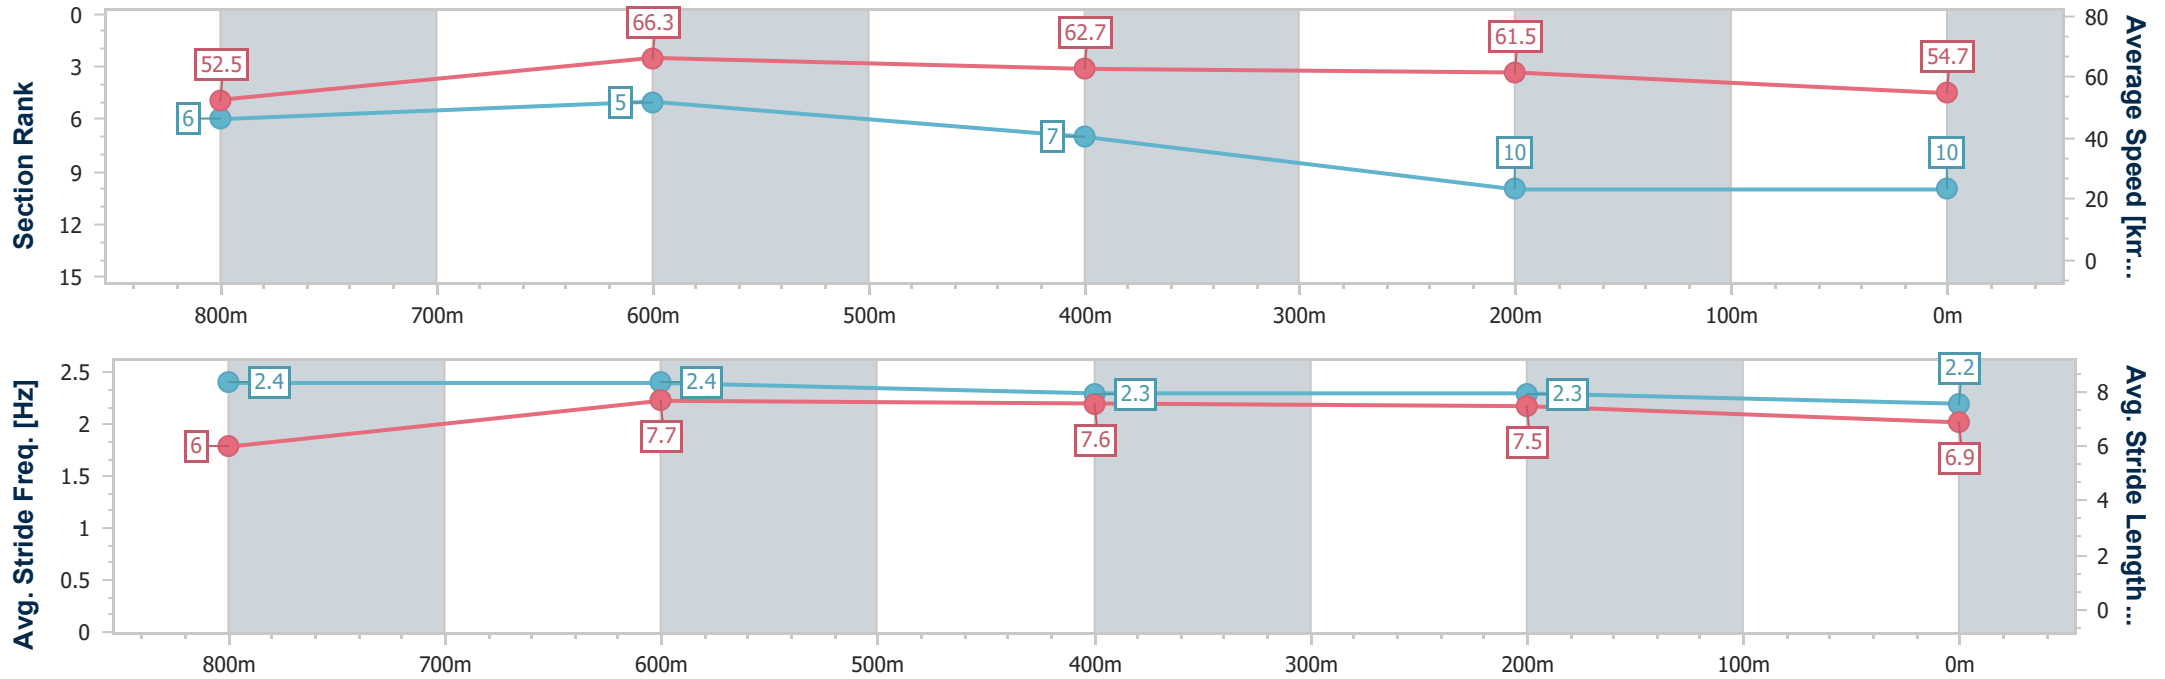

Sunshine Coast QLD Professional
Race 2: THE PUMP HOUSE QTIS Two-Year-Old Maiden Plate - 1000m

22 December 2024 - 13:24

Track Rating: Soft 6, Weather: Fine, Rail Position: +12m Entire

Section	Overall	800m	600m	400m	200m
Section Times	1:00.67 [9] (0:13.79)	0:46.88 [7] (0:11.13)	0:35.75 [8] (0:11.56)	0:24.19 [8] (0:11.48)	0:12.71 [9] (0:12.71)
Average Speed [km/h]	52.3	65.8	63.5	62.9	56.6
Top Speed [km/h]	67.1	67.4	64.6	64.4	61.0
Avg. Dist. to Rail [m]	4.9	4.0	4.0	5.0	5.7
Avg. Stride Freq. [Hz]	2.5	2.6	2.5	2.4	2.3
Avg. Stride Length [m]	5.8	7.1	7.1	7.2	6.8

- [] Ranking at each section and finish
- .-.- No data available at this section
- NA No data available

Horse/Jockey Name	Small Town Hussler
Final Rank	10
Fastest Section Time (Section)	0:10.97 (800m)
Top Speed [km/h] (Section)	67.6 (800m)
Race State	Finished

Sunshine Coast QLD Professional
 Race 2: THE PUMP HOUSE QTIS Two-Year-Old Maiden Plate - 1000m

22 December 2024 - 13:24

Track Rating: Soft 6, Weather: Fine, Rail Position: +12m Entire

Section	Overall	800m	600m	400m	200m
Section Times	1:01.15 [10] (0:13.72)	0:47.43 [6] (0:10.97)	0:36.46 [5] (0:11.59)	0:24.87 [7] (0:11.71)	0:13.16 [10] (0:13.16)
Average Speed [km/h]	52.5	66.3	62.7	61.5	54.7
Top Speed [km/h]	65.5	67.6	64.6	62.8	59.8
Avg. Dist. to Rail [m]	5.7	2.5	1.8	3.7	6.0
Avg. Stride Freq. [Hz]	2.4	2.4	2.3	2.3	2.2
Avg. Stride Length [m]	6.0	7.7	7.6	7.5	6.9

- [] Ranking at each section and finish
- .-.- No data available at this section
- NA No data available