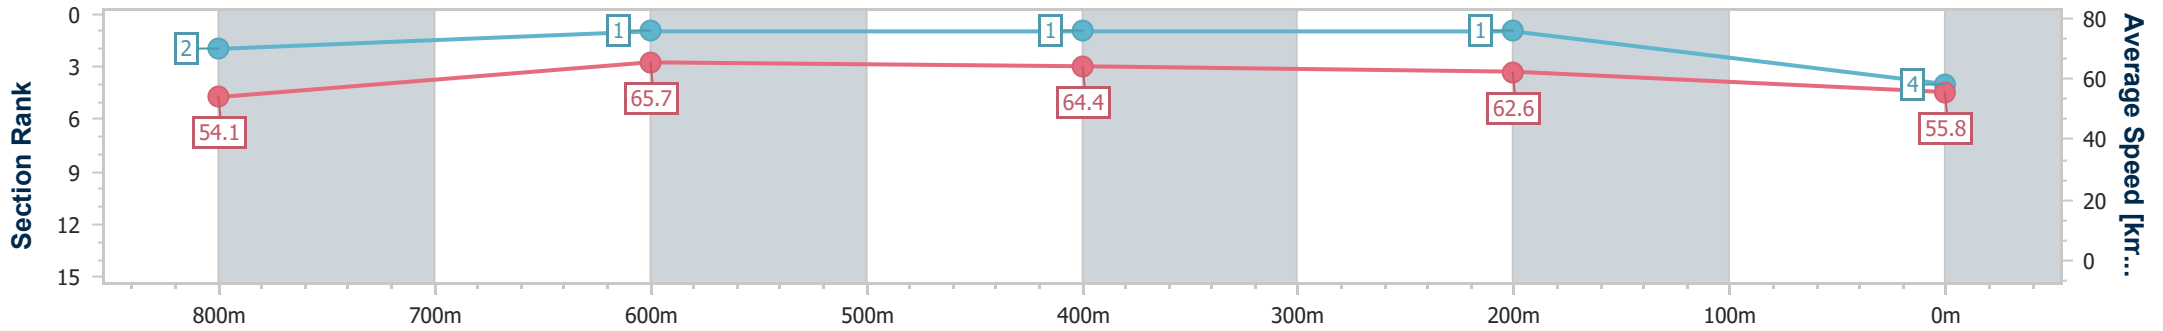

Horse/Jockey Name	Destinys Pinnacle
Final Rank	4
Fastest Section Time (Section)	0:10.95 (800m)
Top Speed [km/h] (Section)	68.6 (Overall)
Race State	Finished

Sunshine Coast QLD Professional
Race 2: THE PUMP HOUSE QTIS Two-Year-Old Maiden Plate - 1000m

22 December 2024 - 13:24

Track Rating: Soft 6, Weather: Fine, Rail Position: +12m Entire

Section	Overall	800m	600m	400m	200m
Section Times	0:59.89 [4] (0:13.33)	0:46.56 [2] (0:10.95)	0:35.61 [1] (0:11.20)	0:24.41 [1] (0:11.53)	0:12.88 [1] (0:12.88)
Average Speed [km/h]	54.1	65.7	64.4	62.6	55.8
Top Speed [km/h]	68.6	67.6	65.9	64.1	60.0
Avg. Dist. to Rail [m]	2.8	0.8	0.6	0.2	0.2
Avg. Stride Freq. [Hz]	2.4	2.4	2.4	2.4	2.3
Avg. Stride Length [m]	6.2	7.6	7.5	7.4	6.8

- [ ] Ranking at each section and finish
- -.-.- No data available at this section
- NA No data available