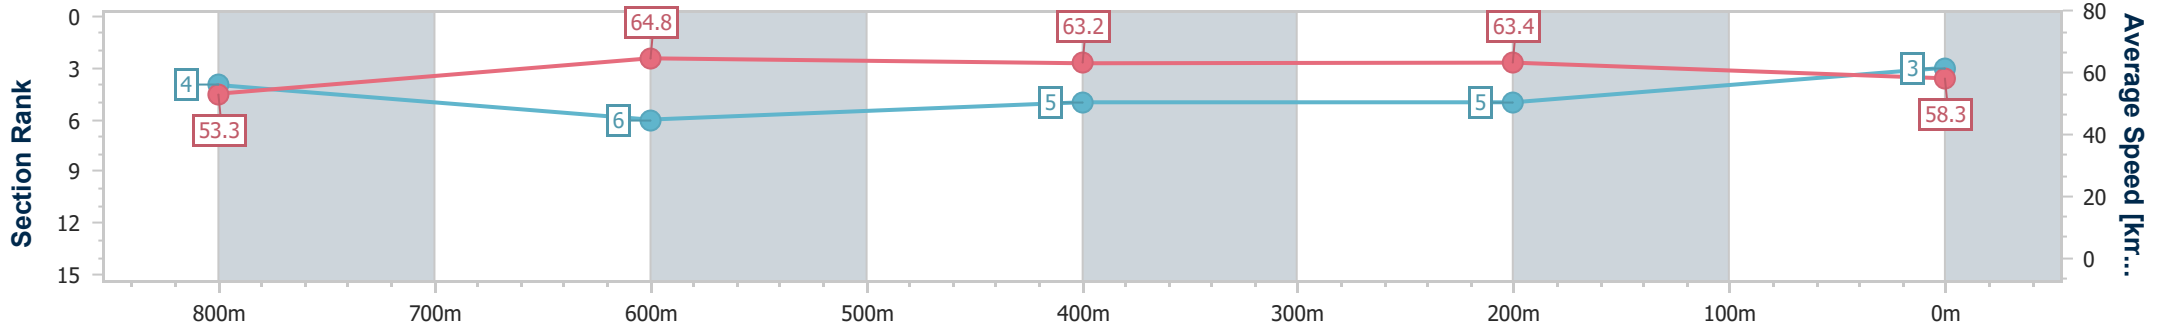

Horse/Jockey Name	Wannabe Brutal
Final Rank	3
Fastest Section Time (Section)	0:11.20 (800m)
Top Speed [km/h] (Section)	66.2 (Overall)
Race State	Finished

Sunshine Coast QLD Professional
Race 2: THE PUMP HOUSE QTIS Two-Year-Old Maiden Plate - 1000m

22 December 2024 - 13:24

Track Rating: Soft 6, Weather: Fine, Rail Position: +12m Entire

Section	Overall	800m	600m	400m	200m
Section Times	0:59.86 [3] (0:13.51)	0:46.35 [4] (0:11.20)	0:35.15 [6] (0:11.47)	0:23.68 [5] (0:11.35)	0:12.33 [5] (0:12.33)
Average Speed [km/h]	53.3	64.8	63.2	63.4	58.3
Top Speed [km/h]	66.2	65.8	64.3	64.5	61.8
Avg. Dist. to Rail [m]	5.4	2.1	0.9	2.7	4.1
Avg. Stride Freq. [Hz]	2.4	2.4	2.4	2.3	2.3
Avg. Stride Length [m]	6.1	7.5	7.5	7.5	7.1

- [ ] Ranking at each section and finish
- -.-.- No data available at this section
- NA No data available