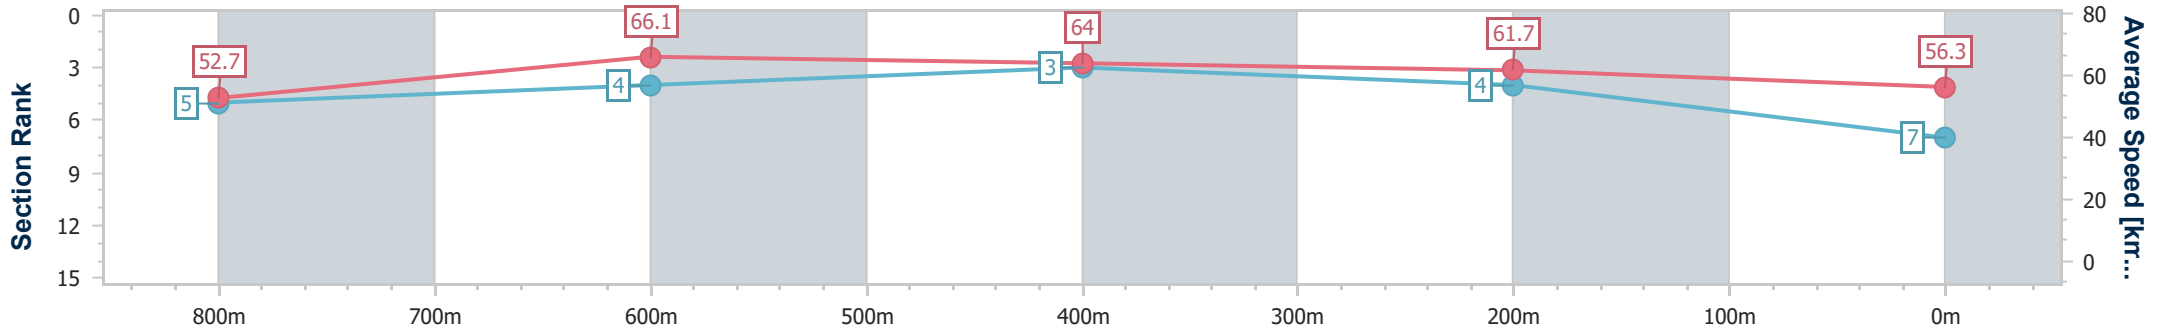

Horse/Jockey Name	Sheza Barbarossa
Final Rank	7
Fastest Section Time (Section)	0:10.95 (800m)
Top Speed [km/h] (Section)	67.2 (800m)
Race State	Finished

Sunshine Coast QLD Professional
Race 2: THE PUMP HOUSE QTIS Two-Year-Old Maiden Plate - 1000m

22 December 2024 - 13:24

Track Rating: Soft 6, Weather: Fine, Rail Position: +12m Entire

Section	Overall	800m	600m	400m	200m
Section Times	1:00.29 [7] (0:13.66)	0:46.63 [5] (0:10.95)	0:35.68 [4] (0:11.23)	0:24.45 [3] (0:11.64)	0:12.81 [4] (0:12.81)
Average Speed [km/h]	52.7	66.1	64.0	61.7	56.3
Top Speed [km/h]	66.8	67.2	64.5	63.6	59.5
Avg. Dist. to Rail [m]	2.3	1.0	0.5	0.6	0.3
Avg. Stride Freq. [Hz]	2.4	2.3	2.3	2.2	2.1
Avg. Stride Length [m]	6.1	8.0	7.9	7.8	7.4

- [ ] Ranking at each section and finish
- -.-.- No data available at this section
- NA No data available