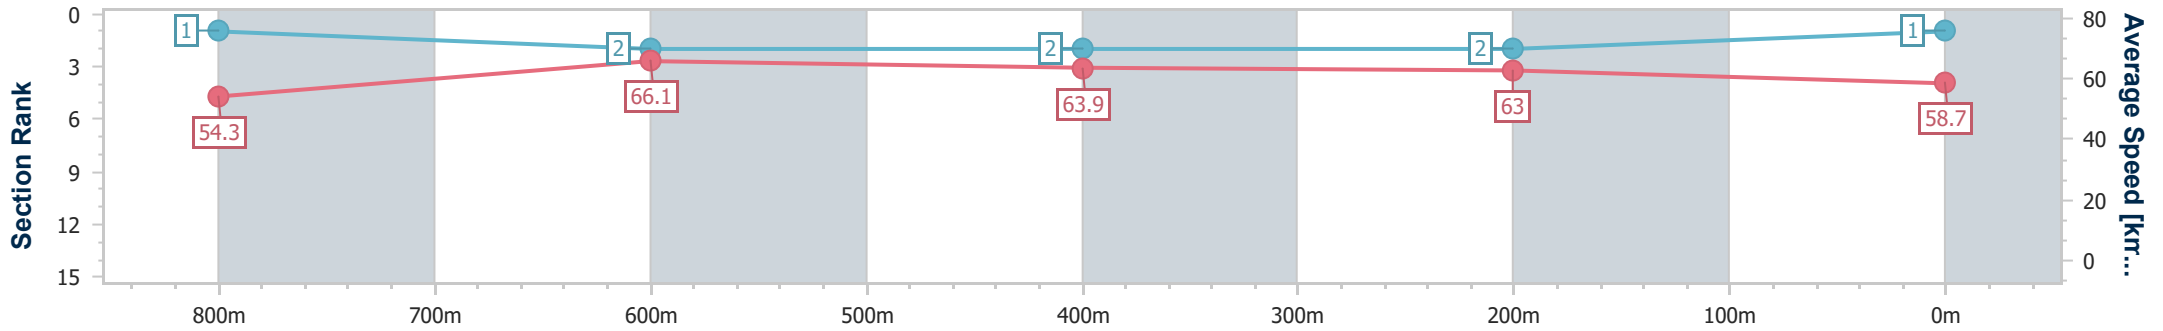

22 December 2024 - 13:24

Track Rating: Soft 6, Weather: Fine, Rail Position: +12m Entire

Section	Overall	800m	600m	400m	200m
Section Times	0:59.36 [1] (0:13.26)	0:46.10 [1] (0:11.02)	0:35.08 [2] (0:11.38)	0:23.70 [2] (0:11.44)	0:12.26 [2] (0:12.26)
Average Speed [km/h]	54.3	66.1	63.9	63.0	58.7
Top Speed [km/h]	68.6	68.7	65.3	64.0	61.6
Avg. Dist. to Rail [m]	7.2	2.4	2.2	1.9	1.8
Avg. Stride Freq. [Hz]	2.4	2.4	2.4	2.3	2.3
Avg. Stride Length [m]	6.4	7.6	7.5	7.6	7.3