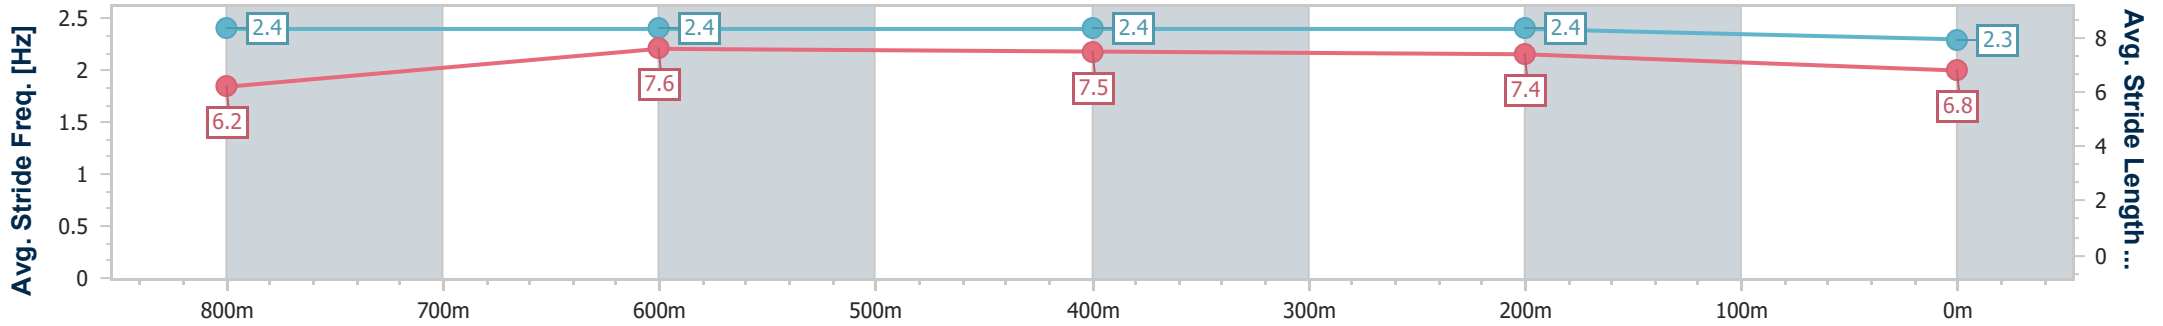

Horse/Jockey Name	Destinys Pinnacle
Final Rank	4
Fastest Section Time (Section)	0:10.95 (800m)
Top Speed [km/h] (Section)	68.6 (Overall)
Race State	Finished

Sunshine Coast QLD Professional
Race 2: THE PUMP HOUSE QTIS Two-Year-Old Maiden Plate - 1000m

22 December 2024 - 13:24

Track Rating: Soft 6, Weather: Fine, Rail Position: +12m Entire

Section	Overall	800m	600m	400m	200m
Section Times	0:59.89 [4] (0:13.33)	0:46.56 [2] (0:10.95)	0:35.61 [1] (0:11.20)	0:24.41 [1] (0:11.53)	0:12.88 [1] (0:12.88)
Average Speed [km/h]	54.1	65.7	64.4	62.6	55.8
Top Speed [km/h]	68.6	67.6	65.9	64.1	60.0
Avg. Dist. to Rail [m]	2.8	0.8	0.6	0.2	0.2
Avg. Stride Freq. [Hz]	2.4	2.4	2.4	2.4	2.3
Avg. Stride Length [m]	6.2	7.6	7.5	7.4	6.8

- [ ] Ranking at each section and finish
- -.-.- No data available at this section
- NA No data available