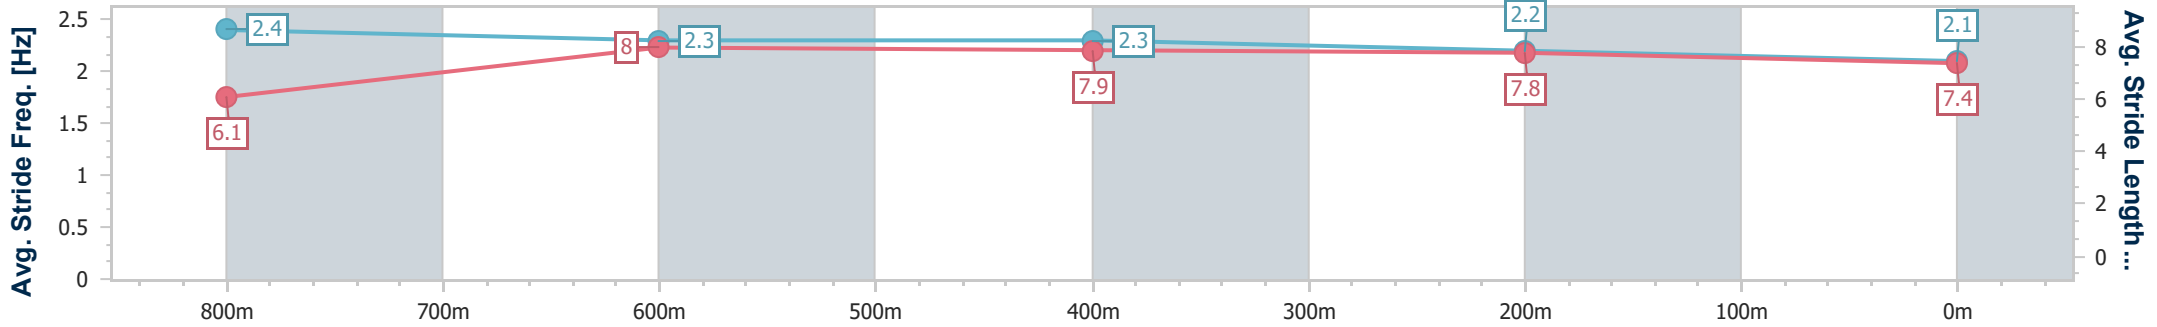

- [] Ranking at each section and finish
- .-.- No data available at this section
- NA No data available

Horse/Jockey Name	Sheza Barbarossa
Final Rank	7
Fastest Section Time (Section)	0:10.95 (800m)
Top Speed [km/h] (Section)	67.2 (800m)
Race State	Finished

Sunshine Coast QLD Professional
Race 2: THE PUMP HOUSE QTIS Two-Year-Old Maiden Plate - 1000m

22 December 2024 - 13:24

Track Rating: Soft 6, Weather: Fine, Rail Position: +12m Entire

Section	Overall	800m	600m	400m	200m
Section Times	1:00.29 [7] (0:13.66)	0:46.63 [5] (0:10.95)	0:35.68 [4] (0:11.23)	0:24.45 [3] (0:11.64)	0:12.81 [4] (0:12.81)
Average Speed [km/h]	52.7	66.1	64.0	61.7	56.3
Top Speed [km/h]	66.8	67.2	64.5	63.6	59.5
Avg. Dist. to Rail [m]	2.3	1.0	0.5	0.6	0.3
Avg. Stride Freq. [Hz]	2.4	2.3	2.3	2.2	2.1
Avg. Stride Length [m]	6.1	8.0	7.9	7.8	7.4