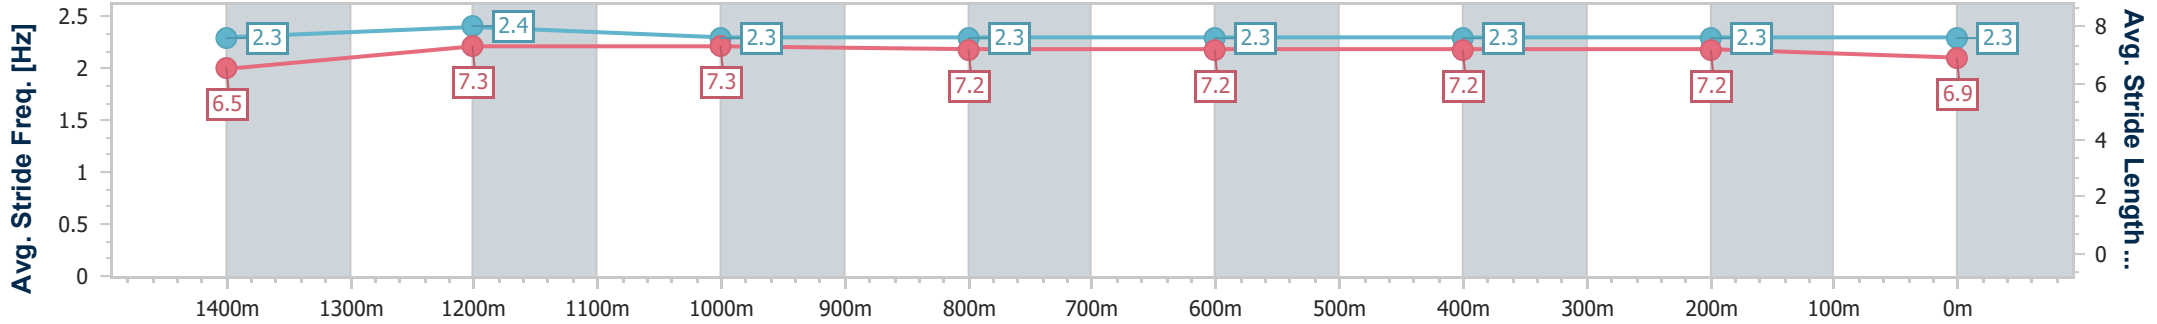

22 December 2024 - 15:55

Track Rating: Soft 6, Weather: Fine, Rail Position: +12m Entire

Section	Overall	1400m	1200m	1000m	800m	600m	400m	200m
Section Times	1:37.59 [1] (0:13.29)	1:24.30 [1] (0:11.48)	1:12.82 [1] (0:11.86)	1:00.96 [1] (0:12.30)	0:48.66 [1] (0:12.16)	0:36.50 [1] (0:11.90)	0:24.60 [1] (0:11.88)	0:12.72 [1] (0:12.72)
Average Speed [km/h]	54.1	63.2	60.7	58.8	59.6	60.6	60.7	56.6
Top Speed [km/h]	66.4	65.8	61.8	59.7	60.4	61.1	61.3	59.2
Avg. Dist. to Rail [m]	4.1	2.1	2.0	1.9	1.1	0.2	0.4	0.7
Avg. Stride Freq. [Hz]	2.3	2.4	2.3	2.3	2.3	2.3	2.3	2.3
Avg. Stride Length [m]	6.5	7.3	7.3	7.2	7.2	7.2	7.2	6.9