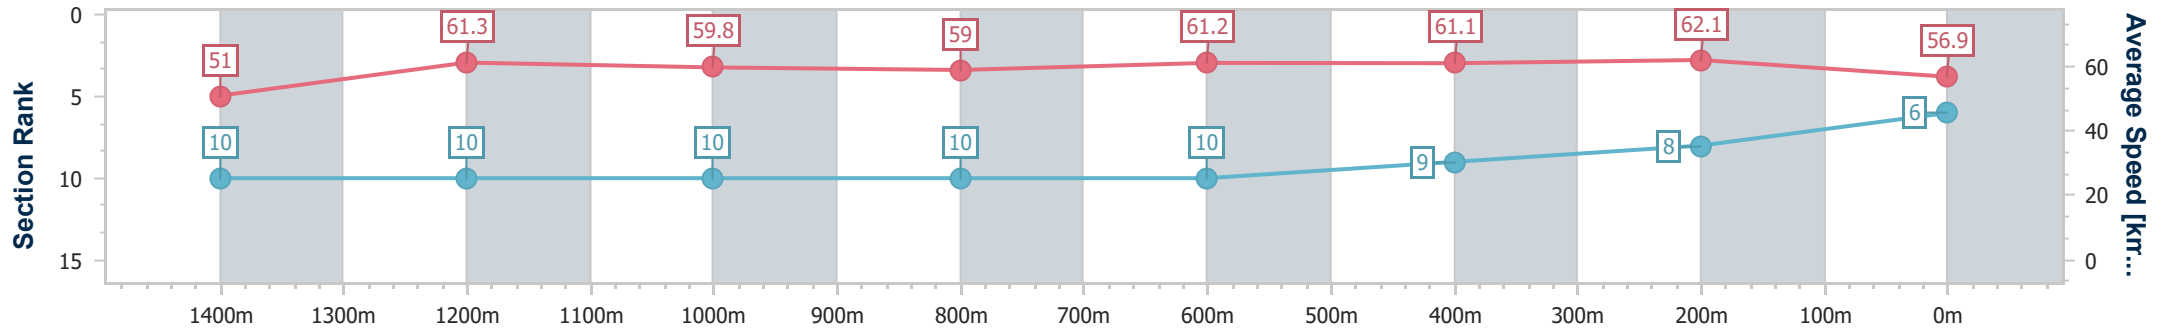

- [] Ranking at each section and finish
- .-.- No data available at this section
- NA No data available

Horse/Jockey Name	Seeress
Final Rank	6
Fastest Section Time (Section)	0:11.60 (400m)
Top Speed [km/h] (Section)	63.7 (400m)
Race State	Finished

Sunshine Coast QLD Professional
 Race 6: SUNSHINE COAST BUSINESS SOLUTIONS
 BENCHMARK 58 Handicap - 1600m

22 December 2024 - 15:55

Track Rating: Soft 6, Weather: Fine, Rail Position: +12m Entire

Section	Overall	1400m	1200m	1000m	800m	600m	400m	200m						
Section Times	1:38.25 [6] (0:14.13)	1:24.12 [10] (0:11.86)	1:12.26 [10] (0:12.08)	1:00.18 [10] (0:12.24)	0:47.94 [10] (0:11.91)	0:36.03 [10] (0:11.80)	0:24.23 [9] (0:11.60)	0:12.63 [8] (0:12.63)						
Average Speed [km/h]	51.0	61.3	59.8	59.0	61.2	61.1	62.1	56.9						
Top Speed [km/h]	60.6	62.1	62.0	59.9	62.2	62.6	63.7	58.6						
Avg. Dist. to Rail [m]	7.7	3.2	3.0	2.7	1.6	0.3	1.5	1.3						
Avg. Stride Freq. [Hz]	2.1	2.3	2.3	2.3	2.3	2.3	2.3	2.3						
Avg. Stride Length [m]	6.5	7.3	7.2	7.2	7.4	7.3	7.3	7.0						

- [] Ranking at each section and finish
- .-.- No data available at this section
- NA No data available

Horse/Jockey Name	Worth Avenue
Final Rank	7
Fastest Section Time (Section)	0:11.60 (1400m)
Top Speed [km/h] (Section)	64.9 (Overall)
Race State	Finished