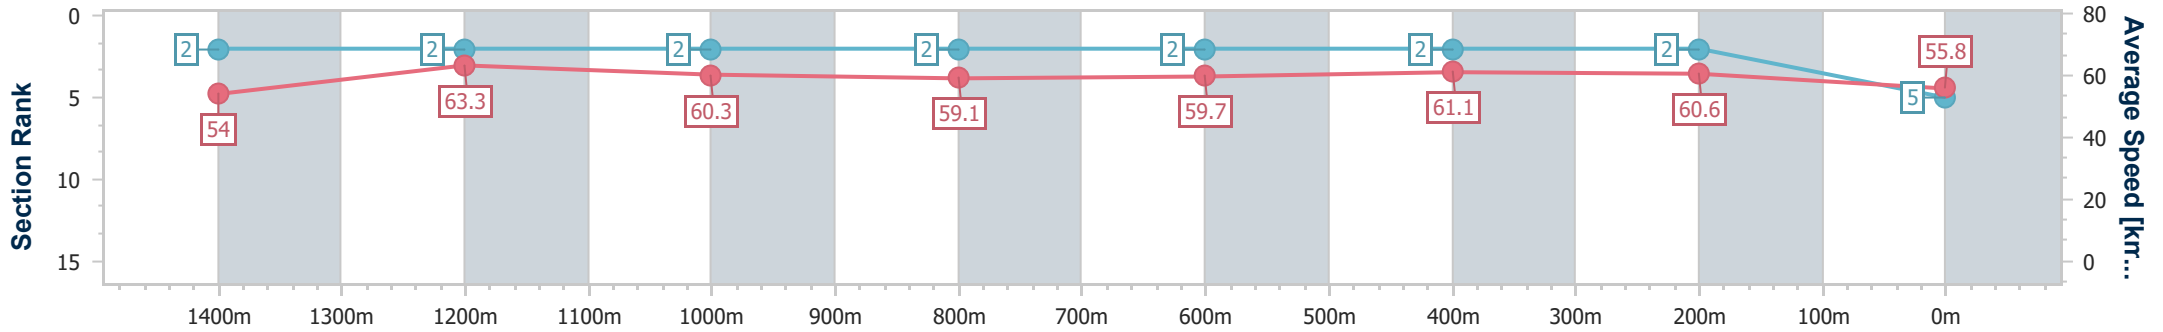

- [] Ranking at each section and finish
- .-.- No data available at this section
- NA No data available

Horse/Jockey Name	Maple Door
Final Rank	5
Fastest Section Time (Section)	0:11.47 (1400m)
Top Speed [km/h] (Section)	67.1 (1400m)
Race State	Finished

Sunshine Coast QLD Professional
 Race 6: SUNSHINE COAST BUSINESS SOLUTIONS
 BENCHMARK 58 Handicap - 1600m

22 December 2024 - 15:55

Track Rating: Soft 6, Weather: Fine, Rail Position: +12m Entire

Section	Overall	1400m	1200m	1000m	800m	600m	400m	200m
Section Times	1:37.94 [5] (0:13.36)	1:24.58 [2] (0:11.47)	1:13.11 [2] (0:11.94)	1:01.17 [2] (0:12.29)	0:48.88 [2] (0:12.20)	0:36.68 [2] (0:11.88)	0:24.80 [2] (0:11.89)	0:12.91 [2] (0:12.91)
Average Speed [km/h]	54.0	63.3	60.3	59.1	59.7	61.1	60.6	55.8
Top Speed [km/h]	66.6	67.1	61.7	59.5	60.8	62.4	61.3	58.7
Avg. Dist. to Rail [m]	6.8	3.5	3.0	2.8	2.0	1.1	1.6	2.7
Avg. Stride Freq. [Hz]	2.4	2.4	2.4	2.3	2.4	2.4	2.5	2.4
Avg. Stride Length [m]	6.2	7.1	7.1	7.0	7.0	6.9	6.8	6.6