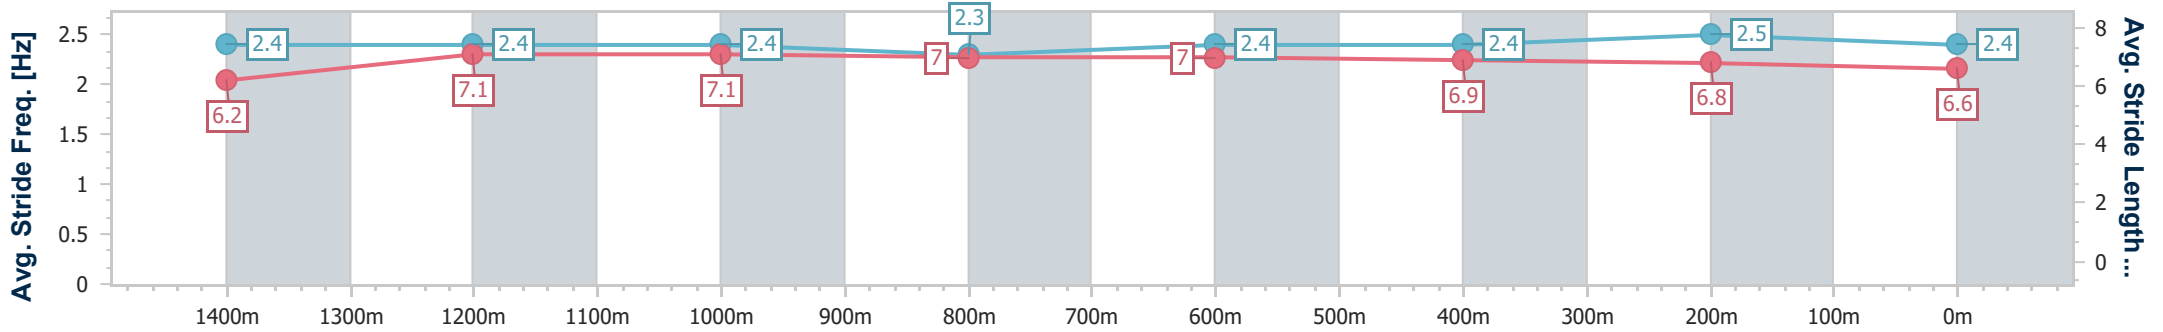

- [] Ranking at each section and finish
- .-.- No data available at this section
- NA No data available

Horse/Jockey Name	Maple Door
Final Rank	5
Fastest Section Time (Section)	0:11.47 (1400m)
Top Speed [km/h] (Section)	67.1 (1400m)
Race State	Finished

Sunshine Coast QLD Professional
 Race 6: SUNSHINE COAST BUSINESS SOLUTIONS
 BENCHMARK 58 Handicap - 1600m

22 December 2024 - 15:55

Track Rating: Soft 6, Weather: Fine, Rail Position: +12m Entire

Section	Overall	1400m	1200m	1000m	800m	600m	400m	200m
Section Times	1:37.94 [5] (0:13.36)	1:24.58 [2] (0:11.47)	1:13.11 [2] (0:11.94)	1:01.17 [2] (0:12.29)	0:48.88 [2] (0:12.20)	0:36.68 [2] (0:11.88)	0:24.80 [2] (0:11.89)	0:12.91 [2] (0:12.91)
Average Speed [km/h]	54.0	63.3	60.3	59.1	59.7	61.1	60.6	55.8
Top Speed [km/h]	66.6	67.1	61.7	59.5	60.8	62.4	61.3	58.7
Avg. Dist. to Rail [m]	6.8	3.5	3.0	2.8	2.0	1.1	1.6	2.7
Avg. Stride Freq. [Hz]	2.4	2.4	2.4	2.3	2.4	2.4	2.5	2.4
Avg. Stride Length [m]	6.2	7.1	7.1	7.0	7.0	6.9	6.8	6.6