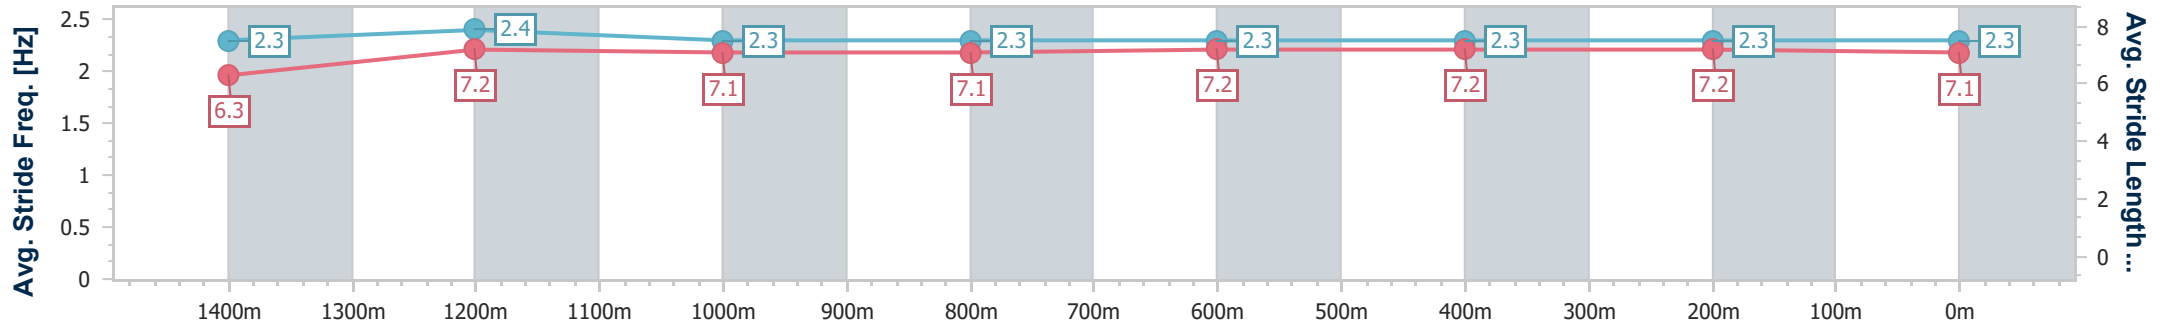

Horse/Jockey Name	Clipper Ship
Final Rank	2
Fastest Section Time (Section)	0:11.55 (1400m)
Top Speed [km/h] (Section)	64.0 (1400m)
Race State	Finished

Sunshine Coast QLD Professional
Race 6: SUNSHINE COAST BUSINESS SOLUTIONS
BENCHMARK 58 Handicap - 1600m

22 December 2024 - 15:55

Track Rating: Soft 6, Weather: Fine, Rail Position: +12m Entire

Section	Overall	1400m	1200m	1000m	800m	600m	400m	200m						
Section Times	1:37.65 [2] (0:13.54)	1:24.11 [5] (0:11.55)	1:12.56 [4] (0:12.04)	1:00.52 [4] (0:12.26)	0:48.26 [4] (0:12.04)	0:36.22 [4] (0:11.86)	0:24.36 [3] (0:11.78)	0:12.58 [3] (0:12.58)						
Average Speed [km/h]	53.2	62.7	59.9	59.0	60.2	60.7	60.9	57.4						
Top Speed [km/h]	63.2	64.0	60.8	59.7	61.1	61.7	62.1	60.1						
Avg. Dist. to Rail [m]	2.7	2.0	2.1	1.9	1.1	0.2	0.8	1.8						
Avg. Stride Freq. [Hz]	2.3	2.4	2.3	2.3	2.3	2.3	2.3	2.3						
Avg. Stride Length [m]	6.3	7.2	7.1	7.1	7.2	7.2	7.2	7.1						

- [ ] Ranking at each section and finish
- -.-.- No data available at this section
- NA No data available