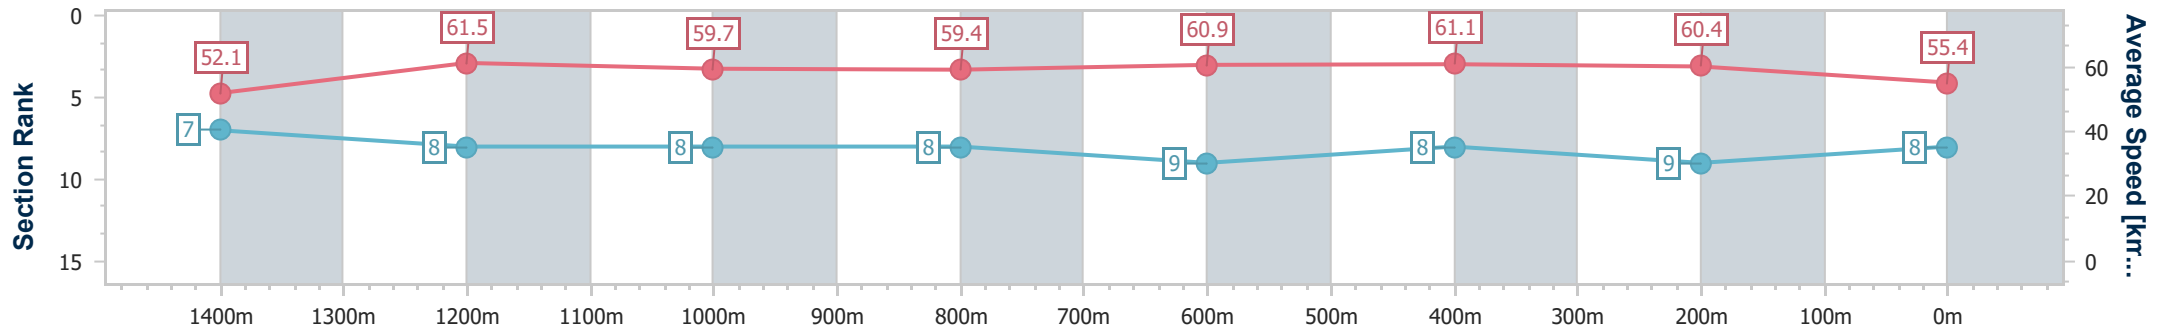

Sunshine Coast QLD Professional
Race 6: SUNSHINE COAST BUSINESS SOLUTIONS
BENCHMARK 58 Handicap - 1600m

22 December 2024 - 15:55

Track Rating: Soft 6, Weather: Fine, Rail Position: +12m Entire

Section	Overall	1400m	1200m	1000m	800m	600m	400m	200m
Section Times	1:38.66 [7] (0:13.41)	1:25.25 [4] (0:11.60)	1:13.65 [3] (0:12.09)	1:01.56 [3] (0:12.24)	0:49.32 [3] (0:12.06)	0:37.26 [3] (0:11.94)	0:25.32 [4] (0:12.03)	0:13.29 [4] (0:13.29)
Average Speed [km/h]	54.0	62.3	59.7	59.5	60.5	61.0	59.7	54.3
Top Speed [km/h]	64.9	64.8	60.5	59.9	61.5	61.4	61.7	57.5
Avg. Dist. to Rail [m]	5.9	2.9	2.9	2.8	2.5	2.0	2.2	2.6
Avg. Stride Freq. [Hz]	2.3	2.4	2.3	2.3	2.4	2.4	2.4	2.3
Avg. Stride Length [m]	6.5	7.2	7.1	7.1	7.1	7.0	6.9	6.5

- [] Ranking at each section and finish
- .-.- No data available at this section
- NA No data available

Horse/Jockey Name	Maxie Tap
Final Rank	8
Fastest Section Time (Section)	0:11.85 (1400m)
Top Speed [km/h] (Section)	63.7 (Overall)
Race State	Finished

Sunshine Coast QLD Professional
 Race 6: SUNSHINE COAST BUSINESS SOLUTIONS
 BENCHMARK 58 Handicap - 1600m

22 December 2024 - 15:55

Track Rating: Soft 6, Weather: Fine, Rail Position: +12m Entire

Section	Overall	1400m	1200m	1000m	800m	600m	400m	200m
Section Times	1:38.76 [8] (0:13.80)	1:24.96 [7] (0:11.85)	1:13.11 [8] (0:12.08)	1:01.03 [8] (0:12.21)	0:48.82 [8] (0:12.02)	0:36.80 [9] (0:11.86)	0:24.94 [8] (0:11.91)	0:13.03 [9] (0:13.03)
Average Speed [km/h]	52.1	61.5	59.7	59.4	60.9	61.1	60.4	55.4
Top Speed [km/h]	63.7	62.0	61.9	60.2	61.4	62.0	62.3	57.9
Avg. Dist. to Rail [m]	5.5	3.5	3.2	3.0	2.4	1.2	3.6	5.0
Avg. Stride Freq. [Hz]	2.2	2.4	2.4	2.4	2.4	2.4	2.4	2.3
Avg. Stride Length [m]	6.4	7.1	7.0	7.0	7.1	7.1	7.1	6.8