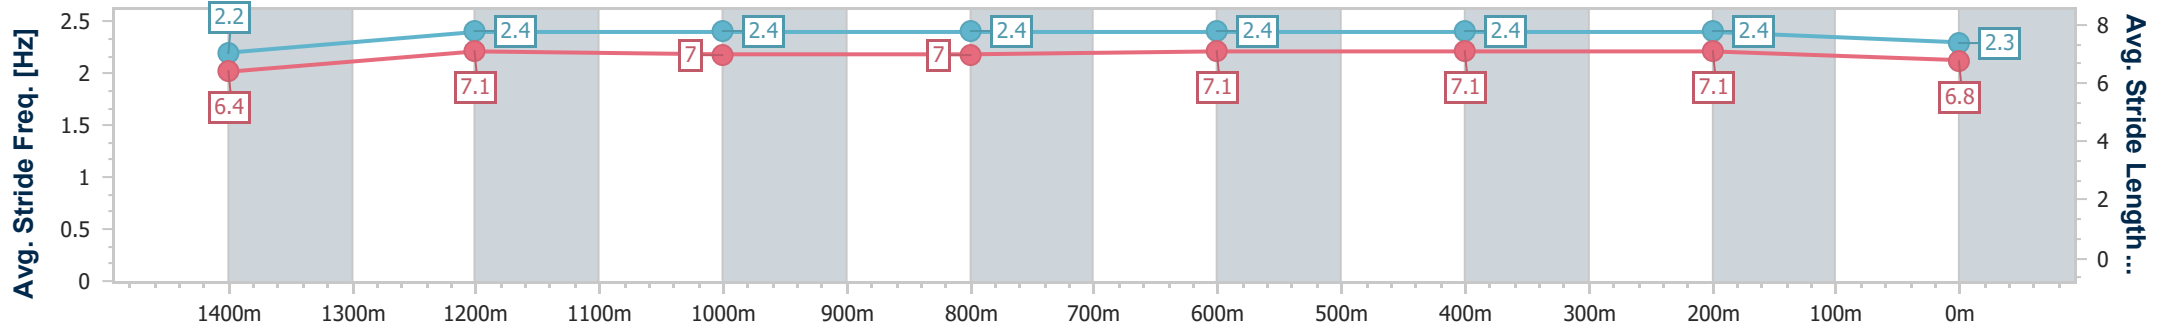

Sunshine Coast QLD Professional
Race 6: SUNSHINE COAST BUSINESS SOLUTIONS
BENCHMARK 58 Handicap - 1600m

22 December 2024 - 15:55

Track Rating: Soft 6, Weather: Fine, Rail Position: +12m Entire

Section	Overall	1400m	1200m	1000m	800m	600m	400m	200m
Section Times	1:38.66 [7] (0:13.41)	1:25.25 [4] (0:11.60)	1:13.65 [3] (0:12.09)	1:01.56 [3] (0:12.24)	0:49.32 [3] (0:12.06)	0:37.26 [3] (0:11.94)	0:25.32 [4] (0:12.03)	0:13.29 [4] (0:13.29)
Average Speed [km/h]	54.0	62.3	59.7	59.5	60.5	61.0	59.7	54.3
Top Speed [km/h]	64.9	64.8	60.5	59.9	61.5	61.4	61.7	57.5
Avg. Dist. to Rail [m]	5.9	2.9	2.9	2.8	2.5	2.0	2.2	2.6
Avg. Stride Freq. [Hz]	2.3	2.4	2.3	2.3	2.4	2.4	2.4	2.3
Avg. Stride Length [m]	6.5	7.2	7.1	7.1	7.1	7.0	6.9	6.5

- [] Ranking at each section and finish
- .-.- No data available at this section
- NA No data available

Horse/Jockey Name	Maxie Tap
Final Rank	8
Fastest Section Time (Section)	0:11.85 (1400m)
Top Speed [km/h] (Section)	63.7 (Overall)
Race State	Finished

Sunshine Coast QLD Professional
 Race 6: SUNSHINE COAST BUSINESS SOLUTIONS
 BENCHMARK 58 Handicap - 1600m

22 December 2024 - 15:55

Track Rating: Soft 6, Weather: Fine, Rail Position: +12m Entire

Section	Overall	1400m	1200m	1000m	800m	600m	400m	200m
Section Times	1:38.76 [8] (0:13.80)	1:24.96 [7] (0:11.85)	1:13.11 [8] (0:12.08)	1:01.03 [8] (0:12.21)	0:48.82 [8] (0:12.02)	0:36.80 [9] (0:11.86)	0:24.94 [8] (0:11.91)	0:13.03 [9] (0:13.03)
Average Speed [km/h]	52.1	61.5	59.7	59.4	60.9	61.1	60.4	55.4
Top Speed [km/h]	63.7	62.0	61.9	60.2	61.4	62.0	62.3	57.9
Avg. Dist. to Rail [m]	5.5	3.5	3.2	3.0	2.4	1.2	3.6	5.0
Avg. Stride Freq. [Hz]	2.2	2.4	2.4	2.4	2.4	2.4	2.4	2.3
Avg. Stride Length [m]	6.4	7.1	7.0	7.0	7.1	7.1	7.1	6.8