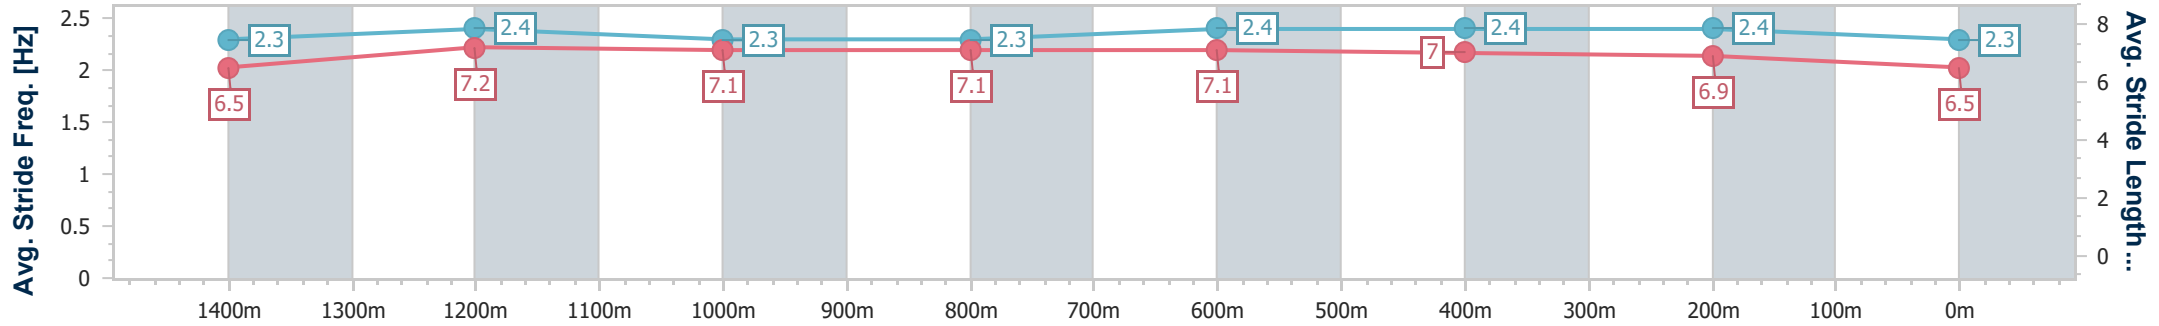

Sunshine Coast QLD Professional
 Race 6: SUNSHINE COAST BUSINESS SOLUTIONS
 BENCHMARK 58 Handicap - 1600m

22 December 2024 - 15:55

Track Rating: Soft 6, Weather: Fine, Rail Position: +12m Entire

Section	Overall	1400m	1200m	1000m	800m	600m	400m	200m						
Section Times	1:38.25 [6] (0:14.13)	1:24.12 [10] (0:11.86)	1:12.26 [10] (0:12.08)	1:00.18 [10] (0:12.24)	0:47.94 [10] (0:11.91)	0:36.03 [10] (0:11.80)	0:24.23 [9] (0:11.60)	0:12.63 [8] (0:12.63)						
Average Speed [km/h]	51.0	61.3	59.8	59.0	61.2	61.1	62.1	56.9						
Top Speed [km/h]	60.6	62.1	62.0	59.9	62.2	62.6	63.7	58.6						
Avg. Dist. to Rail [m]	7.7	3.2	3.0	2.7	1.6	0.3	1.5	1.3						
Avg. Stride Freq. [Hz]	2.1	2.3	2.3	2.3	2.3	2.3	2.3	2.3						
Avg. Stride Length [m]	6.5	7.3	7.2	7.2	7.4	7.3	7.3	7.0						

- [] Ranking at each section and finish
- .-.- No data available at this section
- NA No data available

Horse/Jockey Name	Worth Avenue
Final Rank	7
Fastest Section Time (Section)	0:11.60 (1400m)
Top Speed [km/h] (Section)	64.9 (Overall)
Race State	Finished

Sunshine Coast QLD Professional
Race 6: SUNSHINE COAST BUSINESS SOLUTIONS
BENCHMARK 58 Handicap - 1600m

22 December 2024 - 15:55

Track Rating: Soft 6, Weather: Fine, Rail Position: +12m Entire

Section	Overall	1400m	1200m	1000m	800m	600m	400m	200m
Section Times	1:38.66 [7] (0:13.41)	1:25.25 [4] (0:11.60)	1:13.65 [3] (0:12.09)	1:01.56 [3] (0:12.24)	0:49.32 [3] (0:12.06)	0:37.26 [3] (0:11.94)	0:25.32 [4] (0:12.03)	0:13.29 [4] (0:13.29)
Average Speed [km/h]	54.0	62.3	59.7	59.5	60.5	61.0	59.7	54.3
Top Speed [km/h]	64.9	64.8	60.5	59.9	61.5	61.4	61.7	57.5
Avg. Dist. to Rail [m]	5.9	2.9	2.9	2.8	2.5	2.0	2.2	2.6
Avg. Stride Freq. [Hz]	2.3	2.4	2.3	2.3	2.4	2.4	2.4	2.3
Avg. Stride Length [m]	6.5	7.2	7.1	7.1	7.1	7.0	6.9	6.5