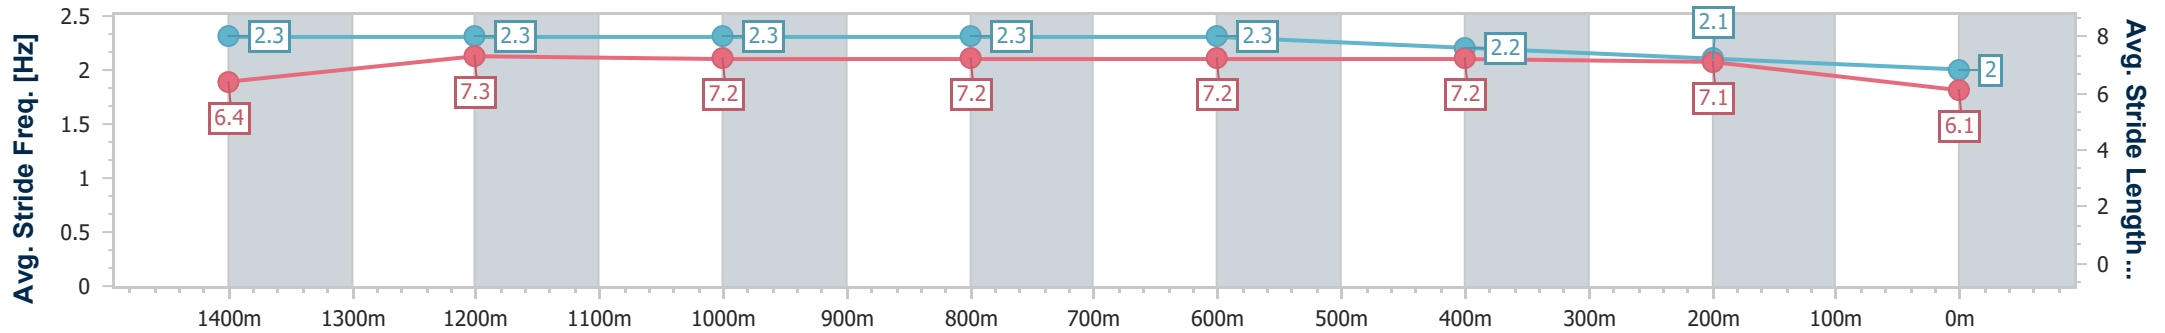

Sunshine Coast QLD Professional
Race 6: SUNSHINE COAST BUSINESS SOLUTIONS
BENCHMARK 58 Handicap - 1600m

22 December 2024 - 15:55

Track Rating: Soft 6, Weather: Fine, Rail Position: +12m Entire

Section	Overall	1400m	1200m	1000m	800m	600m	400m	200m
Section Times	1:38.79 [9] (0:13.69)	1:25.10 [6] (0:11.67)	1:13.43 [6] (0:12.05)	1:01.38 [6] (0:12.19)	0:49.19 [6] (0:12.03)	0:37.16 [5] (0:11.85)	0:25.31 [6] (0:11.98)	0:13.33 [5] (0:13.33)
Average Speed [km/h]	52.6	62.5	59.7	59.6	60.5	61.3	60.2	54.0
Top Speed [km/h]	63.4	63.4	61.0	59.9	61.5	62.2	62.3	57.5
Avg. Dist. to Rail [m]	4.0	2.8	2.8	2.8	2.1	1.8	3.0	3.8
Avg. Stride Freq. [Hz]	2.2	2.3	2.2	2.2	2.2	2.3	2.3	2.2
Avg. Stride Length [m]	6.4	7.6	7.5	7.5	7.5	7.4	7.1	6.8

- [] Ranking at each section and finish
- .-.- No data available at this section
- NA No data available

Horse/Jockey Name	Kerkorian
Final Rank	10
Fastest Section Time (Section)	0:11.82 (1400m)
Top Speed [km/h] (Section)	64.7 (Overall)
Race State	Finished

Sunshine Coast QLD Professional
Race 6: SUNSHINE COAST BUSINESS SOLUTIONS
BENCHMARK 58 Handicap - 1600m

22 December 2024 - 15:55

Track Rating: Soft 6, Weather: Fine, Rail Position: +12m Entire

Section	Overall	1400m	1200m	1000m	800m	600m	400m	200m
Section Times	1:44.48 [10] (0:13.40)	1:31.08 [3] (0:11.82)	1:19.26 [5] (0:12.10)	1:07.16 [5] (0:12.22)	0:54.94 [5] (0:12.22)	0:42.72 [7] (0:12.57)	0:30.15 [10] (0:13.40)	0:16.75 [10] (0:16.75)
Average Speed [km/h]	53.7	61.8	59.5	59.7	59.8	58.1	53.7	43.0
Top Speed [km/h]	64.7	62.8	60.5	60.2	60.5	59.2	56.2	48.7
Avg. Dist. to Rail [m]	9.2	4.0	3.7	3.7	3.0	2.1	2.0	0.6
Avg. Stride Freq. [Hz]	2.3	2.3	2.3	2.3	2.3	2.2	2.1	2.0
Avg. Stride Length [m]	6.4	7.3	7.2	7.2	7.2	7.2	7.1	6.1

- [] Ranking at each section and finish
- .-.- No data available at this section
- NA No data available