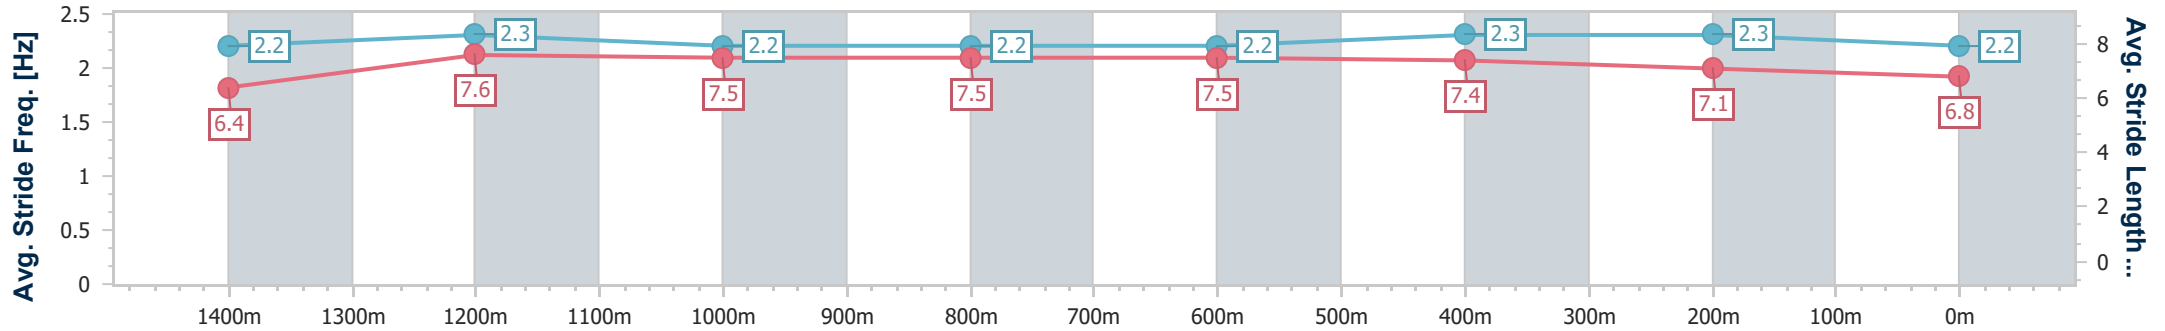

Sunshine Coast QLD Professional
 Race 6: SUNSHINE COAST BUSINESS SOLUTIONS
 BENCHMARK 58 Handicap - 1600m

22 December 2024 - 15:55

Track Rating: Soft 6, Weather: Fine, Rail Position: +12m Entire

Section	Overall	1400m	1200m	1000m	800m	600m	400m	200m
Section Times	1:38.76 [8] (0:13.80)	1:24.96 [7] (0:11.85)	1:13.11 [8] (0:12.08)	1:01.03 [8] (0:12.21)	0:48.82 [8] (0:12.02)	0:36.80 [9] (0:11.86)	0:24.94 [8] (0:11.91)	0:13.03 [9] (0:13.03)
Average Speed [km/h]	52.1	61.5	59.7	59.4	60.9	61.1	60.4	55.4
Top Speed [km/h]	63.7	62.0	61.9	60.2	61.4	62.0	62.3	57.9
Avg. Dist. to Rail [m]	5.5	3.5	3.2	3.0	2.4	1.2	3.6	5.0
Avg. Stride Freq. [Hz]	2.2	2.4	2.4	2.4	2.4	2.4	2.4	2.3
Avg. Stride Length [m]	6.4	7.1	7.0	7.0	7.1	7.1	7.1	6.8

- [] Ranking at each section and finish
- .-.- No data available at this section
- NA No data available

Horse/Jockey Name	Miss Brittany
Final Rank	9
Fastest Section Time (Section)	0:11.67 (1400m)
Top Speed [km/h] (Section)	63.4 (Overall)
Race State	Finished

Sunshine Coast QLD Professional
Race 6: SUNSHINE COAST BUSINESS SOLUTIONS
BENCHMARK 58 Handicap - 1600m

22 December 2024 - 15:55

Track Rating: Soft 6, Weather: Fine, Rail Position: +12m Entire

Section	Overall	1400m	1200m	1000m	800m	600m	400m	200m
Section Times	1:38.79 [9] (0:13.69)	1:25.10 [6] (0:11.67)	1:13.43 [6] (0:12.05)	1:01.38 [6] (0:12.19)	0:49.19 [6] (0:12.03)	0:37.16 [5] (0:11.85)	0:25.31 [6] (0:11.98)	0:13.33 [5] (0:13.33)
Average Speed [km/h]	52.6	62.5	59.7	59.6	60.5	61.3	60.2	54.0
Top Speed [km/h]	63.4	63.4	61.0	59.9	61.5	62.2	62.3	57.5
Avg. Dist. to Rail [m]	4.0	2.8	2.8	2.8	2.1	1.8	3.0	3.8
Avg. Stride Freq. [Hz]	2.2	2.3	2.2	2.2	2.2	2.3	2.3	2.2
Avg. Stride Length [m]	6.4	7.6	7.5	7.5	7.5	7.4	7.1	6.8