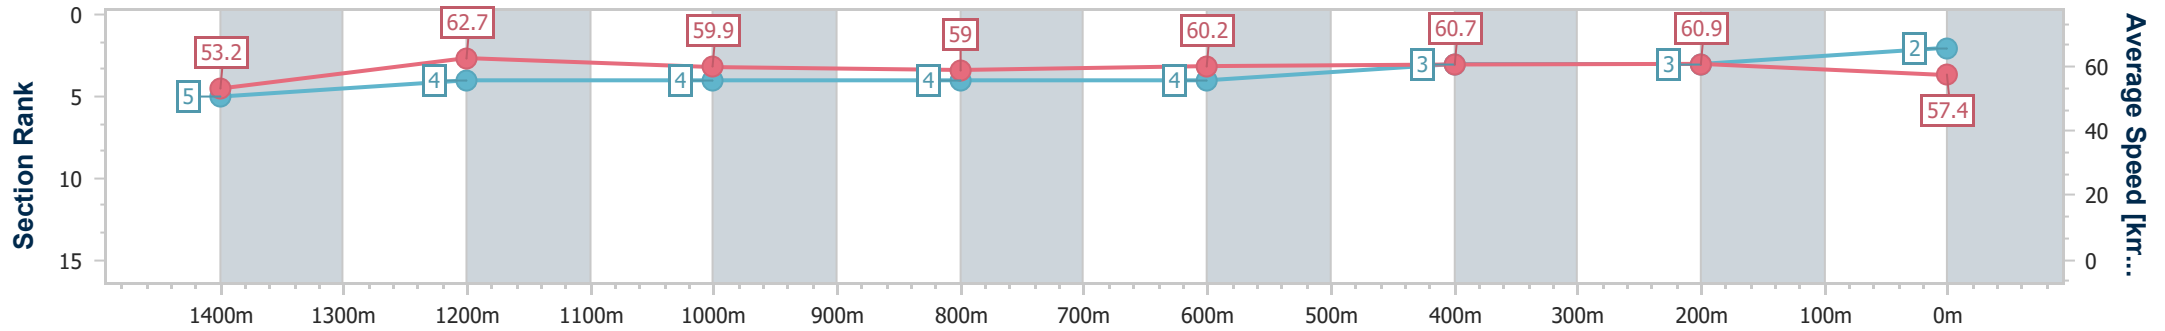

Horse/Jockey Name	Clipper Ship
Final Rank	2
Fastest Section Time (Section)	0:11.55 (1400m)
Top Speed [km/h] (Section)	64.0 (1400m)
Race State	Finished

Sunshine Coast QLD Professional
Race 6: SUNSHINE COAST BUSINESS SOLUTIONS
BENCHMARK 58 Handicap - 1600m

22 December 2024 - 15:55

Track Rating: Soft 6, Weather: Fine, Rail Position: +12m Entire

Section	Overall	1400m	1200m	1000m	800m	600m	400m	200m						
Section Times	1:37.65 [2] (0:13.54)	1:24.11 [5] (0:11.55)	1:12.56 [4] (0:12.04)	1:00.52 [4] (0:12.26)	0:48.26 [4] (0:12.04)	0:36.22 [4] (0:11.86)	0:24.36 [3] (0:11.78)	0:12.58 [3] (0:12.58)						
Average Speed [km/h]	53.2	62.7	59.9	59.0	60.2	60.7	60.9	57.4						
Top Speed [km/h]	63.2	64.0	60.8	59.7	61.1	61.7	62.1	60.1						
Avg. Dist. to Rail [m]	2.7	2.0	2.1	1.9	1.1	0.2	0.8	1.8						
Avg. Stride Freq. [Hz]	2.3	2.4	2.3	2.3	2.3	2.3	2.3	2.3						
Avg. Stride Length [m]	6.3	7.2	7.1	7.1	7.2	7.2	7.2	7.1						

- [ ] Ranking at each section and finish
- -.-.- No data available at this section
- NA No data available