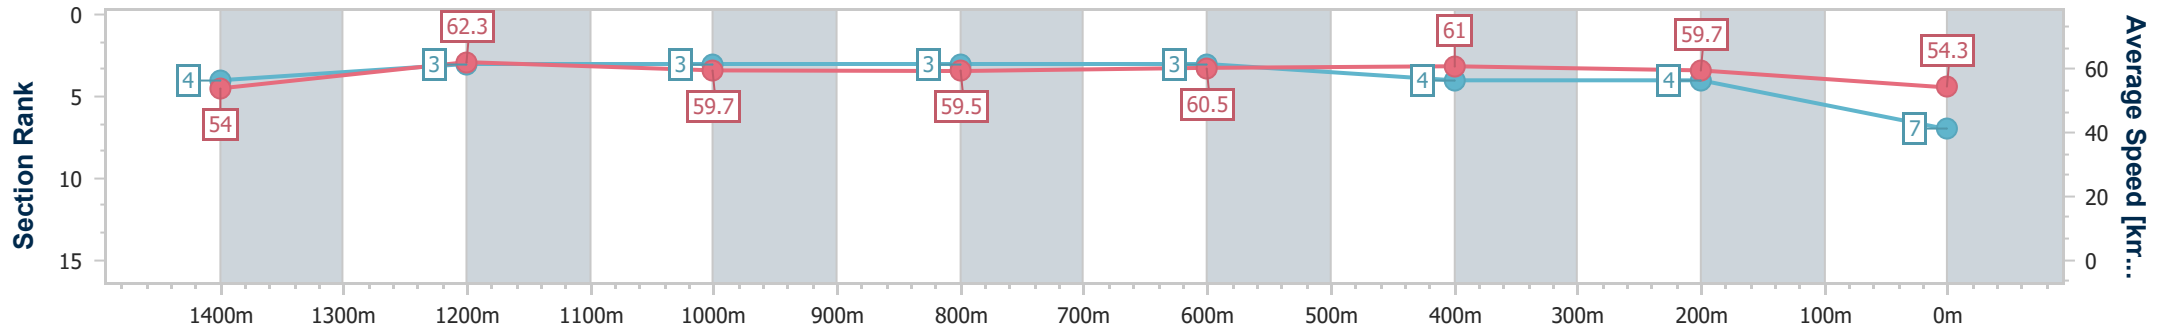

Sunshine Coast QLD Professional
 Race 6: SUNSHINE COAST BUSINESS SOLUTIONS
 BENCHMARK 58 Handicap - 1600m

22 December 2024 - 15:55

Track Rating: Soft 6, Weather: Fine, Rail Position: +12m Entire

Section	Overall	1400m	1200m	1000m	800m	600m	400m	200m						
Section Times	1:38.25 [6] (0:14.13)	1:24.12 [10] (0:11.86)	1:12.26 [10] (0:12.08)	1:00.18 [10] (0:12.24)	0:47.94 [10] (0:11.91)	0:36.03 [10] (0:11.80)	0:24.23 [9] (0:11.60)	0:12.63 [8] (0:12.63)						
Average Speed [km/h]	51.0	61.3	59.8	59.0	61.2	61.1	62.1	56.9						
Top Speed [km/h]	60.6	62.1	62.0	59.9	62.2	62.6	63.7	58.6						
Avg. Dist. to Rail [m]	7.7	3.2	3.0	2.7	1.6	0.3	1.5	1.3						
Avg. Stride Freq. [Hz]	2.1	2.3	2.3	2.3	2.3	2.3	2.3	2.3						
Avg. Stride Length [m]	6.5	7.3	7.2	7.2	7.4	7.3	7.3	7.0						

- [] Ranking at each section and finish
- .-.- No data available at this section
- NA No data available

Horse/Jockey Name	Worth Avenue
Final Rank	7
Fastest Section Time (Section)	0:11.60 (1400m)
Top Speed [km/h] (Section)	64.9 (Overall)
Race State	Finished

Sunshine Coast QLD Professional
Race 6: SUNSHINE COAST BUSINESS SOLUTIONS
BENCHMARK 58 Handicap - 1600m

22 December 2024 - 15:55

Track Rating: Soft 6, Weather: Fine, Rail Position: +12m Entire

Section	Overall	1400m	1200m	1000m	800m	600m	400m	200m
Section Times	1:38.66 [7] (0:13.41)	1:25.25 [4] (0:11.60)	1:13.65 [3] (0:12.09)	1:01.56 [3] (0:12.24)	0:49.32 [3] (0:12.06)	0:37.26 [3] (0:11.94)	0:25.32 [4] (0:12.03)	0:13.29 [4] (0:13.29)
Average Speed [km/h]	54.0	62.3	59.7	59.5	60.5	61.0	59.7	54.3
Top Speed [km/h]	64.9	64.8	60.5	59.9	61.5	61.4	61.7	57.5
Avg. Dist. to Rail [m]	5.9	2.9	2.9	2.8	2.5	2.0	2.2	2.6
Avg. Stride Freq. [Hz]	2.3	2.4	2.3	2.3	2.4	2.4	2.4	2.3
Avg. Stride Length [m]	6.5	7.2	7.1	7.1	7.1	7.0	6.9	6.5