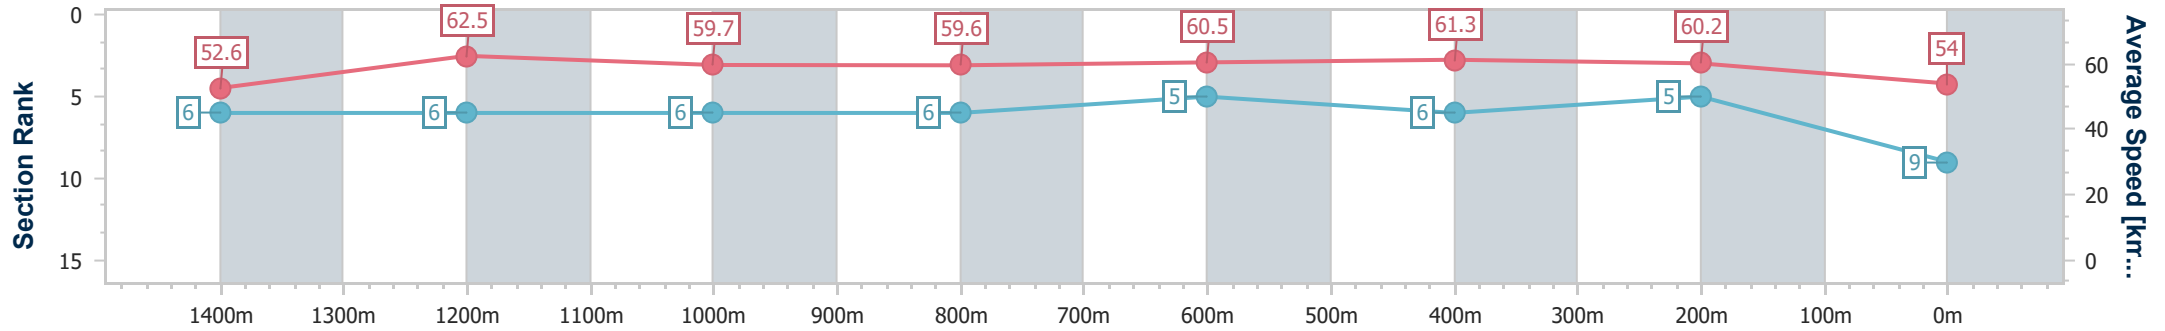

Sunshine Coast QLD Professional
 Race 6: SUNSHINE COAST BUSINESS SOLUTIONS
 BENCHMARK 58 Handicap - 1600m

22 December 2024 - 15:55

Track Rating: Soft 6, Weather: Fine, Rail Position: +12m Entire

Section	Overall	1400m	1200m	1000m	800m	600m	400m	200m
Section Times	1:38.76 [8] (0:13.80)	1:24.96 [7] (0:11.85)	1:13.11 [8] (0:12.08)	1:01.03 [8] (0:12.21)	0:48.82 [8] (0:12.02)	0:36.80 [9] (0:11.86)	0:24.94 [8] (0:11.91)	0:13.03 [9] (0:13.03)
Average Speed [km/h]	52.1	61.5	59.7	59.4	60.9	61.1	60.4	55.4
Top Speed [km/h]	63.7	62.0	61.9	60.2	61.4	62.0	62.3	57.9
Avg. Dist. to Rail [m]	5.5	3.5	3.2	3.0	2.4	1.2	3.6	5.0
Avg. Stride Freq. [Hz]	2.2	2.4	2.4	2.4	2.4	2.4	2.4	2.3
Avg. Stride Length [m]	6.4	7.1	7.0	7.0	7.1	7.1	7.1	6.8

- [] Ranking at each section and finish
- .-.- No data available at this section
- NA No data available

Horse/Jockey Name	Miss Brittany
Final Rank	9
Fastest Section Time (Section)	0:11.67 (1400m)
Top Speed [km/h] (Section)	63.4 (Overall)
Race State	Finished

Sunshine Coast QLD Professional
Race 6: SUNSHINE COAST BUSINESS SOLUTIONS
BENCHMARK 58 Handicap - 1600m

22 December 2024 - 15:55

Track Rating: Soft 6, Weather: Fine, Rail Position: +12m Entire

Section	Overall	1400m	1200m	1000m	800m	600m	400m	200m
Section Times	1:38.79 [9] (0:13.69)	1:25.10 [6] (0:11.67)	1:13.43 [6] (0:12.05)	1:01.38 [6] (0:12.19)	0:49.19 [6] (0:12.03)	0:37.16 [5] (0:11.85)	0:25.31 [6] (0:11.98)	0:13.33 [5] (0:13.33)
Average Speed [km/h]	52.6	62.5	59.7	59.6	60.5	61.3	60.2	54.0
Top Speed [km/h]	63.4	63.4	61.0	59.9	61.5	62.2	62.3	57.5
Avg. Dist. to Rail [m]	4.0	2.8	2.8	2.8	2.1	1.8	3.0	3.8
Avg. Stride Freq. [Hz]	2.2	2.3	2.2	2.2	2.2	2.3	2.3	2.2
Avg. Stride Length [m]	6.4	7.6	7.5	7.5	7.5	7.4	7.1	6.8