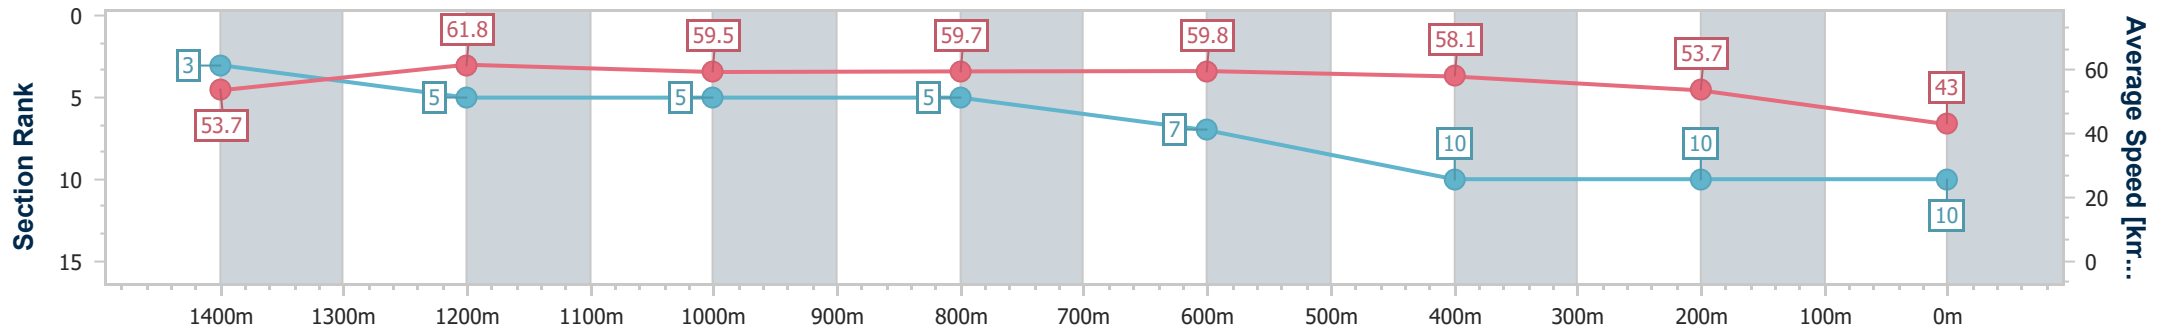

Sunshine Coast QLD Professional
Race 6: SUNSHINE COAST BUSINESS SOLUTIONS
BENCHMARK 58 Handicap - 1600m

22 December 2024 - 15:55

Track Rating: Soft 6, Weather: Fine, Rail Position: +12m Entire

Section	Overall	1400m	1200m	1000m	800m	600m	400m	200m
Section Times	1:38.79 [9] (0:13.69)	1:25.10 [6] (0:11.67)	1:13.43 [6] (0:12.05)	1:01.38 [6] (0:12.19)	0:49.19 [6] (0:12.03)	0:37.16 [5] (0:11.85)	0:25.31 [6] (0:11.98)	0:13.33 [5] (0:13.33)
Average Speed [km/h]	52.6	62.5	59.7	59.6	60.5	61.3	60.2	54.0
Top Speed [km/h]	63.4	63.4	61.0	59.9	61.5	62.2	62.3	57.5
Avg. Dist. to Rail [m]	4.0	2.8	2.8	2.8	2.1	1.8	3.0	3.8
Avg. Stride Freq. [Hz]	2.2	2.3	2.2	2.2	2.2	2.3	2.3	2.2
Avg. Stride Length [m]	6.4	7.6	7.5	7.5	7.5	7.4	7.1	6.8

- [] Ranking at each section and finish
- .-.- No data available at this section
- NA No data available

Horse/Jockey Name	Kerkorian
Final Rank	10
Fastest Section Time (Section)	0:11.82 (1400m)
Top Speed [km/h] (Section)	64.7 (Overall)
Race State	Finished

Sunshine Coast QLD Professional
Race 6: SUNSHINE COAST BUSINESS SOLUTIONS
BENCHMARK 58 Handicap - 1600m

22 December 2024 - 15:55

Track Rating: Soft 6, Weather: Fine, Rail Position: +12m Entire

Section	Overall	1400m	1200m	1000m	800m	600m	400m	200m
Section Times	1:44.48 [10] (0:13.40)	1:31.08 [3] (0:11.82)	1:19.26 [5] (0:12.10)	1:07.16 [5] (0:12.22)	0:54.94 [5] (0:12.22)	0:42.72 [7] (0:12.57)	0:30.15 [10] (0:13.40)	0:16.75 [10] (0:16.75)
Average Speed [km/h]	53.7	61.8	59.5	59.7	59.8	58.1	53.7	43.0
Top Speed [km/h]	64.7	62.8	60.5	60.2	60.5	59.2	56.2	48.7
Avg. Dist. to Rail [m]	9.2	4.0	3.7	3.7	3.0	2.1	2.0	0.6
Avg. Stride Freq. [Hz]	2.3	2.3	2.3	2.3	2.3	2.2	2.1	2.0
Avg. Stride Length [m]	6.4	7.3	7.2	7.2	7.2	7.2	7.1	6.1