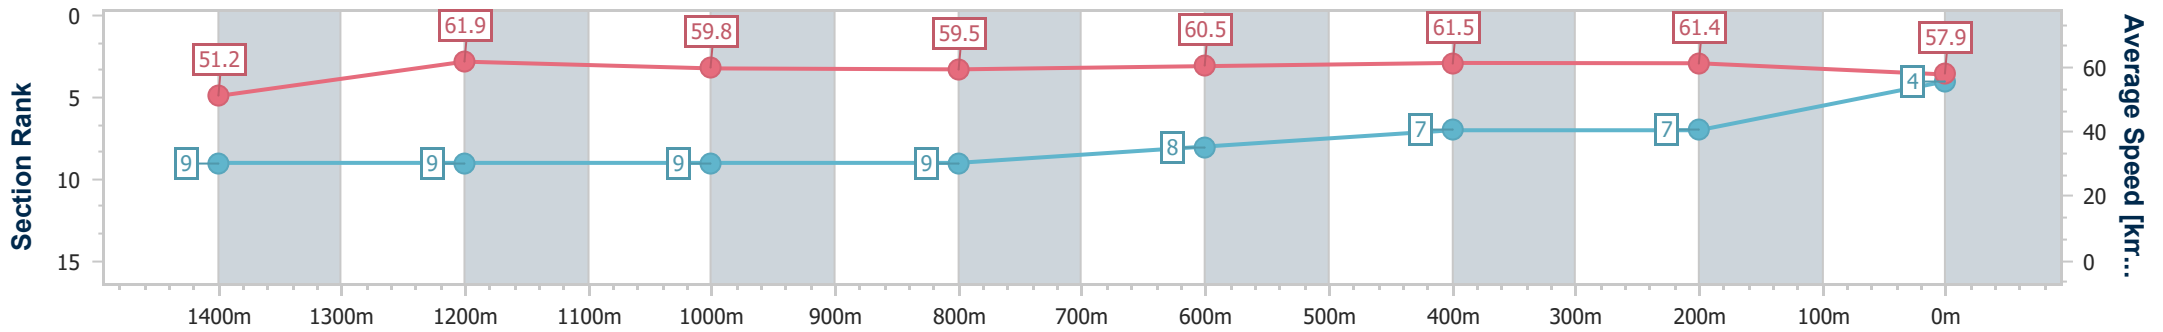

- [] Ranking at each section and finish
- .-.- No data available at this section
- NA No data available

Horse/Jockey Name	The Love Of Mary
Final Rank	4
Fastest Section Time (Section)	0:11.69 (1400m)
Top Speed [km/h] (Section)	64.4 (Overall)
Race State	Finished

Sunshine Coast QLD Professional
 Race 6: SUNSHINE COAST BUSINESS SOLUTIONS
 BENCHMARK 58 Handicap - 1600m

22 December 2024 - 15:55

Track Rating: Soft 6, Weather: Fine, Rail Position: +12m Entire

Section	Overall	1400m	1200m	1000m	800m	600m	400m	200m						
Section Times	1:37.92 [4] (0:14.05)	1:23.87 [9] (0:11.69)	1:12.18 [9] (0:12.04)	1:00.14 [9] (0:12.21)	0:47.93 [9] (0:11.97)	0:35.96 [8] (0:11.82)	0:24.14 [7] (0:11.72)	0:12.42 [7] (0:12.42)						
Average Speed [km/h]	51.2	61.9	59.8	59.5	60.5	61.5	61.4	57.9						
Top Speed [km/h]	64.4	62.7	62.3	60.1	61.9	62.7	62.5	60.1						
Avg. Dist. to Rail [m]	3.7	2.3	2.5	2.0	1.5	1.6	1.1	0.6						
Avg. Stride Freq. [Hz]	2.3	2.4	2.4	2.4	2.4	2.4	2.4	2.4						
Avg. Stride Length [m]	6.2	7.1	7.0	7.0	7.0	7.1	7.1	6.8						