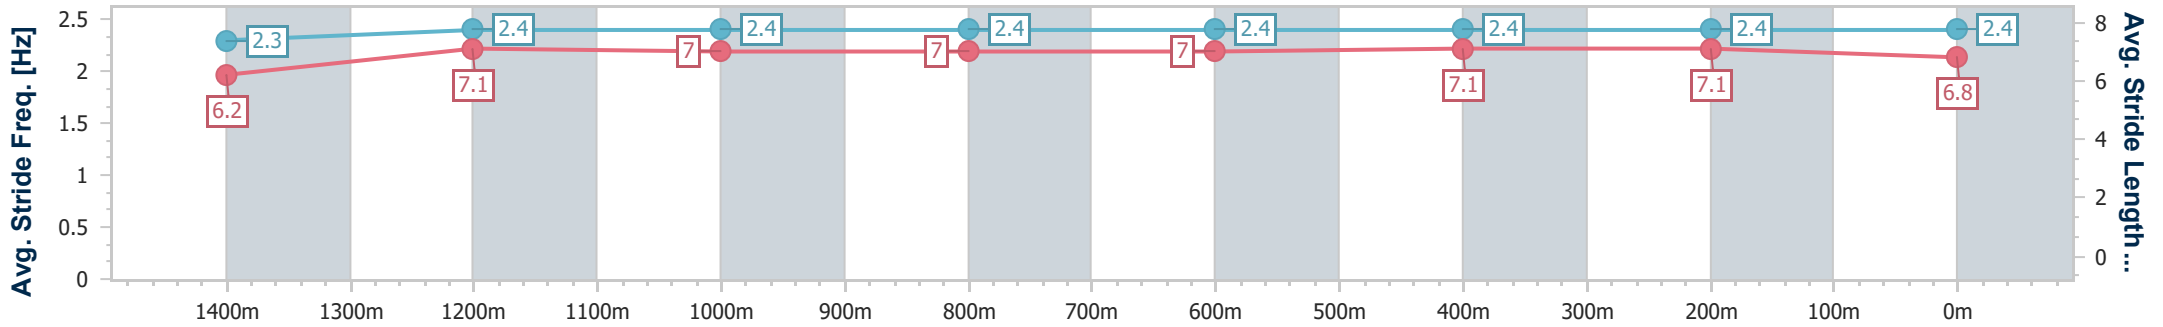

- [] Ranking at each section and finish
- .-.- No data available at this section
- NA No data available

Horse/Jockey Name	The Love Of Mary
Final Rank	4
Fastest Section Time (Section)	0:11.69 (1400m)
Top Speed [km/h] (Section)	64.4 (Overall)
Race State	Finished

Sunshine Coast QLD Professional
 Race 6: SUNSHINE COAST BUSINESS SOLUTIONS
 BENCHMARK 58 Handicap - 1600m

22 December 2024 - 15:55

Track Rating: Soft 6, Weather: Fine, Rail Position: +12m Entire

Section	Overall	1400m	1200m	1000m	800m	600m	400m	200m						
Section Times	1:37.92 [4] (0:14.05)	1:23.87 [9] (0:11.69)	1:12.18 [9] (0:12.04)	1:00.14 [9] (0:12.21)	0:47.93 [9] (0:11.97)	0:35.96 [8] (0:11.82)	0:24.14 [7] (0:11.72)	0:12.42 [7] (0:12.42)						
Average Speed [km/h]	51.2	61.9	59.8	59.5	60.5	61.5	61.4	57.9						
Top Speed [km/h]	64.4	62.7	62.3	60.1	61.9	62.7	62.5	60.1						
Avg. Dist. to Rail [m]	3.7	2.3	2.5	2.0	1.5	1.6	1.1	0.6						
Avg. Stride Freq. [Hz]	2.3	2.4	2.4	2.4	2.4	2.4	2.4	2.4						
Avg. Stride Length [m]	6.2	7.1	7.0	7.0	7.0	7.1	7.1	6.8						