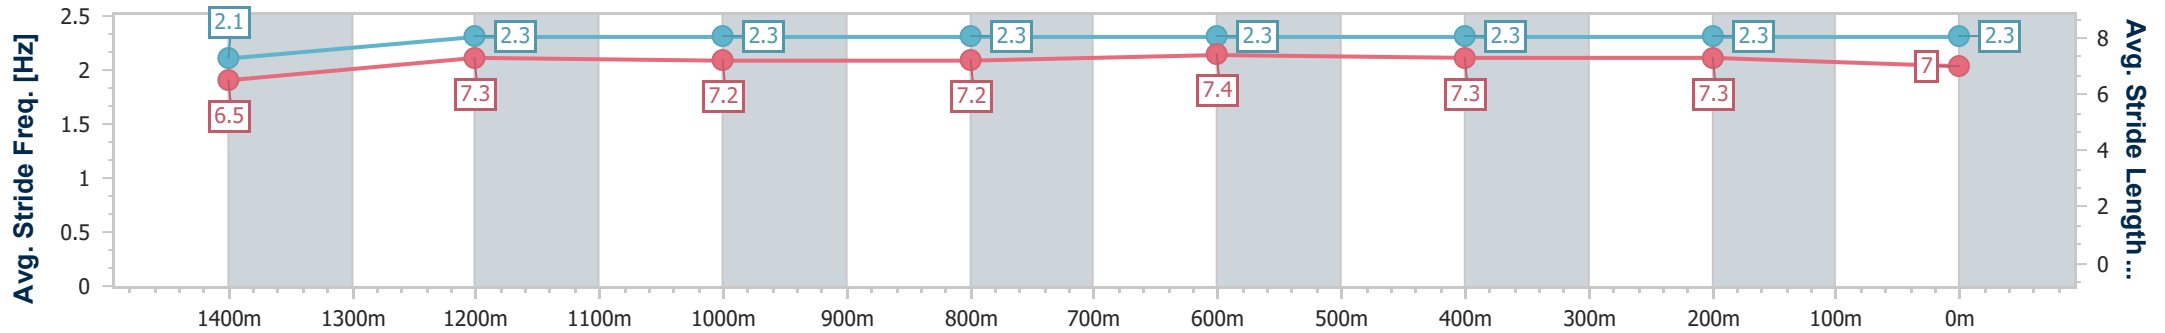

Sunshine Coast QLD Professional
 Race 6: SUNSHINE COAST BUSINESS SOLUTIONS
 BENCHMARK 58 Handicap - 1600m

22 December 2024 - 15:55

Track Rating: Soft 6, Weather: Fine, Rail Position: +12m Entire

Section	Overall	1400m	1200m	1000m	800m	600m	400m	200m
Section Times	1:37.94 [5] (0:13.36)	1:24.58 [2] (0:11.47)	1:13.11 [2] (0:11.94)	1:01.17 [2] (0:12.29)	0:48.88 [2] (0:12.20)	0:36.68 [2] (0:11.88)	0:24.80 [2] (0:11.89)	0:12.91 [2] (0:12.91)
Average Speed [km/h]	54.0	63.3	60.3	59.1	59.7	61.1	60.6	55.8
Top Speed [km/h]	66.6	67.1	61.7	59.5	60.8	62.4	61.3	58.7
Avg. Dist. to Rail [m]	6.8	3.5	3.0	2.8	2.0	1.1	1.6	2.7
Avg. Stride Freq. [Hz]	2.4	2.4	2.4	2.3	2.4	2.4	2.5	2.4
Avg. Stride Length [m]	6.2	7.1	7.1	7.0	7.0	6.9	6.8	6.6

- [] Ranking at each section and finish
- .-.- No data available at this section
- NA No data available

Horse/Jockey Name	Seeress
Final Rank	6
Fastest Section Time (Section)	0:11.60 (400m)
Top Speed [km/h] (Section)	63.7 (400m)
Race State	Finished

Sunshine Coast QLD Professional
 Race 6: SUNSHINE COAST BUSINESS SOLUTIONS
 BENCHMARK 58 Handicap - 1600m

22 December 2024 - 15:55

Track Rating: Soft 6, Weather: Fine, Rail Position: +12m Entire

Section	Overall	1400m	1200m	1000m	800m	600m	400m	200m						
Section Times	1:38.25 [6] (0:14.13)	1:24.12 [10] (0:11.86)	1:12.26 [10] (0:12.08)	1:00.18 [10] (0:12.24)	0:47.94 [10] (0:11.91)	0:36.03 [10] (0:11.80)	0:24.23 [9] (0:11.60)	0:12.63 [8] (0:12.63)						
Average Speed [km/h]	51.0	61.3	59.8	59.0	61.2	61.1	62.1	56.9						
Top Speed [km/h]	60.6	62.1	62.0	59.9	62.2	62.6	63.7	58.6						
Avg. Dist. to Rail [m]	7.7	3.2	3.0	2.7	1.6	0.3	1.5	1.3						
Avg. Stride Freq. [Hz]	2.1	2.3	2.3	2.3	2.3	2.3	2.3	2.3						
Avg. Stride Length [m]	6.5	7.3	7.2	7.2	7.4	7.3	7.3	7.0						