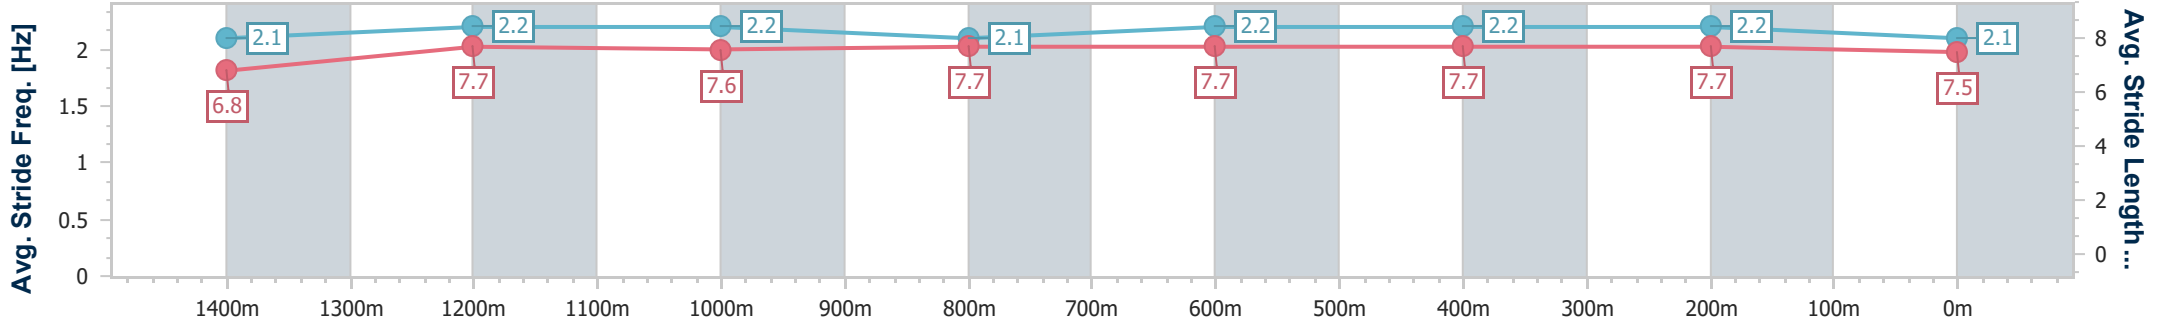

Horse/Jockey Name	Iberian Ruler
Final Rank	3
Fastest Section Time (Section)	0:11.62 (1400m)
Top Speed [km/h] (Section)	63.0 (1400m)
Race State	Finished

Sunshine Coast QLD Professional
Race 6: SUNSHINE COAST BUSINESS SOLUTIONS
BENCHMARK 58 Handicap - 1600m

22 December 2024 - 15:55

Track Rating: Soft 6, Weather: Fine, Rail Position: +12m Entire

Section	Overall	1400m	1200m	1000m	800m	600m	400m	200m					
Section Times	1:37.89 [3] (0:13.86)	1:24.03 [8] (0:11.62)	1:12.41 [7] (0:12.02)	1:00.39 [7] (0:12.18)	0:48.21 [7] (0:11.98)	0:36.23 [6] (0:11.82)	0:24.41 [5] (0:11.99)	0:12.42 [6] (0:12.42)					
Average Speed [km/h]	52.2	62.2	59.8	59.6	60.5	61.0	60.1	57.9					
Top Speed [km/h]	62.4	63.0	61.8	60.3	61.3	62.1	61.8	59.4					
Avg. Dist. to Rail [m]	3.2	1.9	1.9	1.9	1.1	0.7	1.4	1.0					
Avg. Stride Freq. [Hz]	2.1	2.2	2.2	2.1	2.2	2.2	2.2	2.1					
Avg. Stride Length [m]	6.8	7.7	7.6	7.7	7.7	7.7	7.7	7.5					

- [ ] Ranking at each section and finish
- -.-.- No data available at this section
- NA No data available