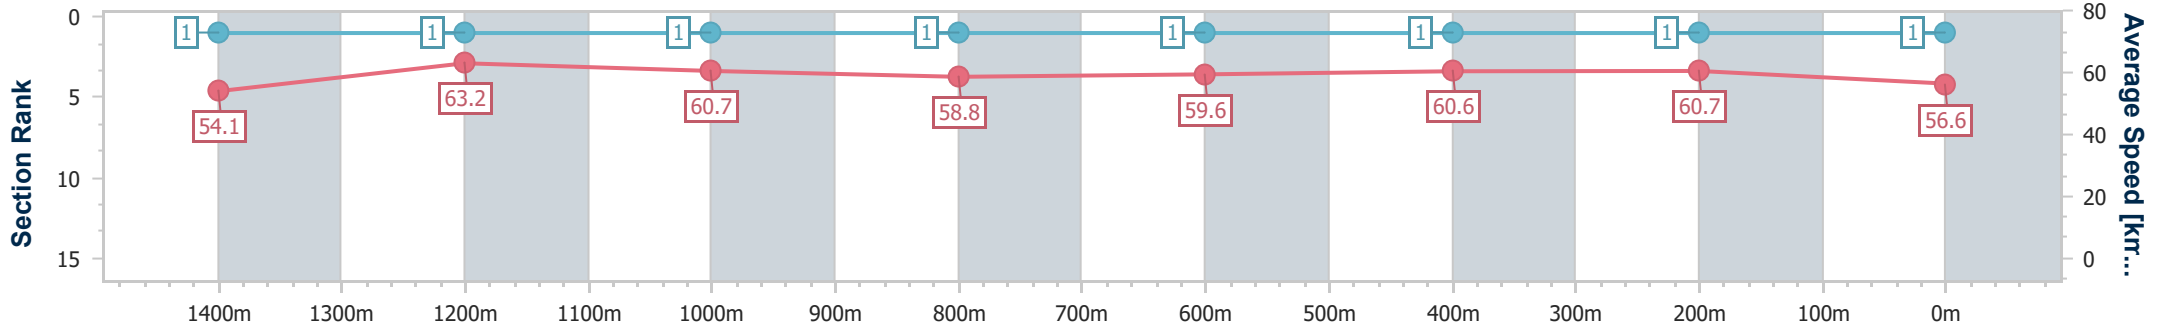

22 December 2024 - 15:55

Track Rating: Soft 6, Weather: Fine, Rail Position: +12m Entire

Section	Overall	1400m	1200m	1000m	800m	600m	400m	200m
Section Times	1:37.59 [1] (0:13.29)	1:24.30 [1] (0:11.48)	1:12.82 [1] (0:11.86)	1:00.96 [1] (0:12.30)	0:48.66 [1] (0:12.16)	0:36.50 [1] (0:11.90)	0:24.60 [1] (0:11.88)	0:12.72 [1] (0:12.72)
Average Speed [km/h]	54.1	63.2	60.7	58.8	59.6	60.6	60.7	56.6
Top Speed [km/h]	66.4	65.8	61.8	59.7	60.4	61.1	61.3	59.2
Avg. Dist. to Rail [m]	4.1	2.1	2.0	1.9	1.1	0.2	0.4	0.7
Avg. Stride Freq. [Hz]	2.3	2.4	2.3	2.3	2.3	2.3	2.3	2.3
Avg. Stride Length [m]	6.5	7.3	7.3	7.2	7.2	7.2	7.2	6.9