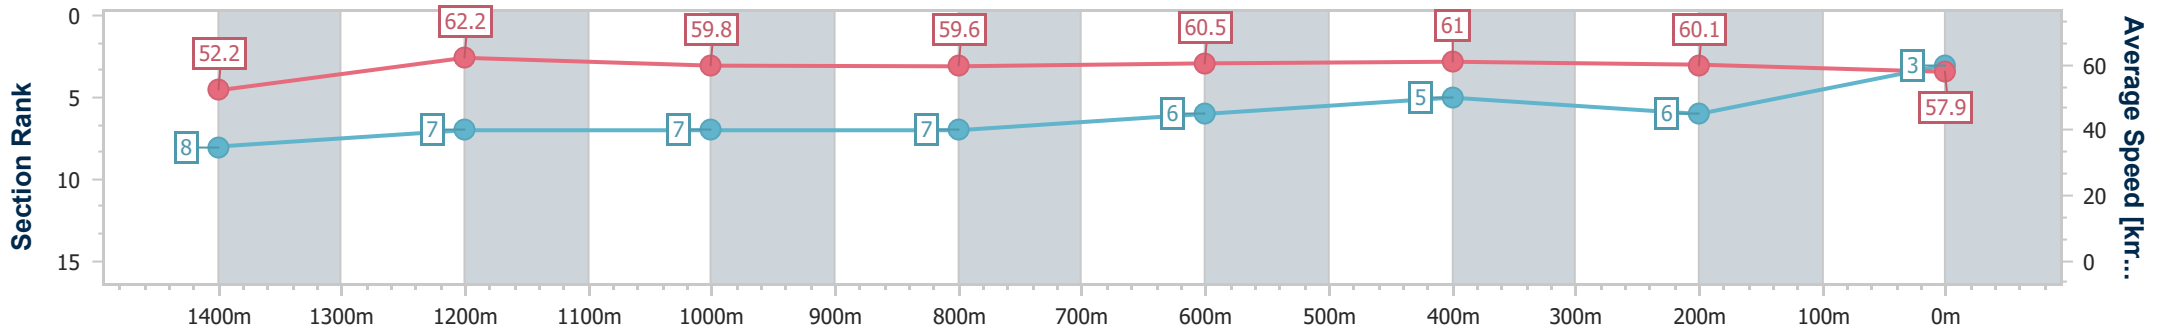

Horse/Jockey Name	Iberian Ruler
Final Rank	3
Fastest Section Time (Section)	0:11.62 (1400m)
Top Speed [km/h] (Section)	63.0 (1400m)
Race State	Finished

Sunshine Coast QLD Professional
Race 6: SUNSHINE COAST BUSINESS SOLUTIONS
BENCHMARK 58 Handicap - 1600m

22 December 2024 - 15:55

Track Rating: Soft 6, Weather: Fine, Rail Position: +12m Entire

Section	Overall	1400m	1200m	1000m	800m	600m	400m	200m					
Section Times	1:37.89 [3] (0:13.86)	1:24.03 [8] (0:11.62)	1:12.41 [7] (0:12.02)	1:00.39 [7] (0:12.18)	0:48.21 [7] (0:11.98)	0:36.23 [6] (0:11.82)	0:24.41 [5] (0:11.99)	0:12.42 [6] (0:12.42)					
Average Speed [km/h]	52.2	62.2	59.8	59.6	60.5	61.0	60.1	57.9					
Top Speed [km/h]	62.4	63.0	61.8	60.3	61.3	62.1	61.8	59.4					
Avg. Dist. to Rail [m]	3.2	1.9	1.9	1.9	1.1	0.7	1.4	1.0					
Avg. Stride Freq. [Hz]	2.1	2.2	2.2	2.1	2.2	2.2	2.2	2.1					
Avg. Stride Length [m]	6.8	7.7	7.6	7.7	7.7	7.7	7.7	7.5					

- [ ] Ranking at each section and finish
- -.-.- No data available at this section
- NA No data available