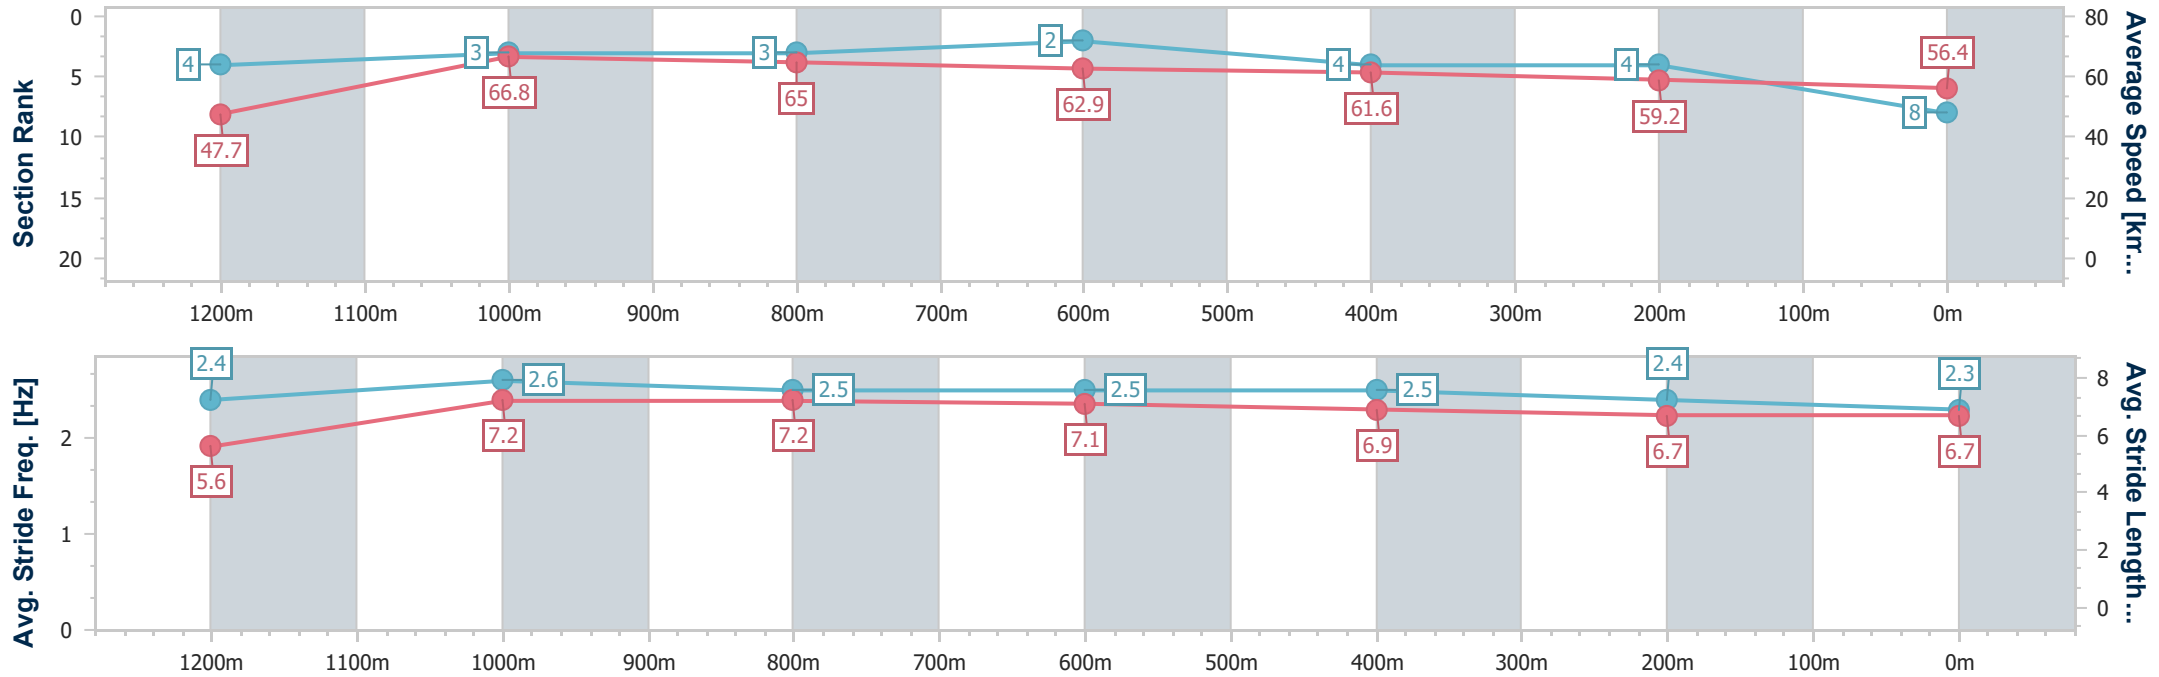

- [] Ranking at each section and finish
- .-.- No data available at this section
- NA No data available

Horse/Jockey Name	Gregarious
Final Rank	8
Fastest Section Time (Section)	0:10.76 (1200m)
Top Speed [km/h] (Section)	68.8 (1200m)
Race State	Finished

Ipswich QLD Professional
 Race 7: GORDON'S GIN BENCHMARK 62 Handicap - 1350m
 27 December 2024 - 17:20
 Track Rating: Good 4, Weather: Fine, Rail Position: +7m Entire

Section	Overall	1200m	1000m	800m	600m	400m	200m
Section Times	1:21.02 [8] (0:11.30)	1:09.72 [4] (0:10.76)	0:58.96 [3] (0:11.09)	0:47.87 [3] (0:11.36)	0:36.51 [2] (0:11.64)	0:24.87 [4] (0:12.09)	0:12.78 [4] (0:12.78)
Average Speed [km/h]	47.7	66.8	65.0	62.9	61.6	59.2	56.4
Top Speed [km/h]	66.8	68.8	65.9	64.3	63.2	61.8	57.9
Avg. Dist. to Rail [m]	1.2	0.7	0.4	1.6	1.4	1.4	0.7
Avg. Stride Freq. [Hz]	2.4	2.6	2.5	2.5	2.5	2.4	2.3
Avg. Stride Length [m]	5.6	7.2	7.2	7.1	6.9	6.7	6.7