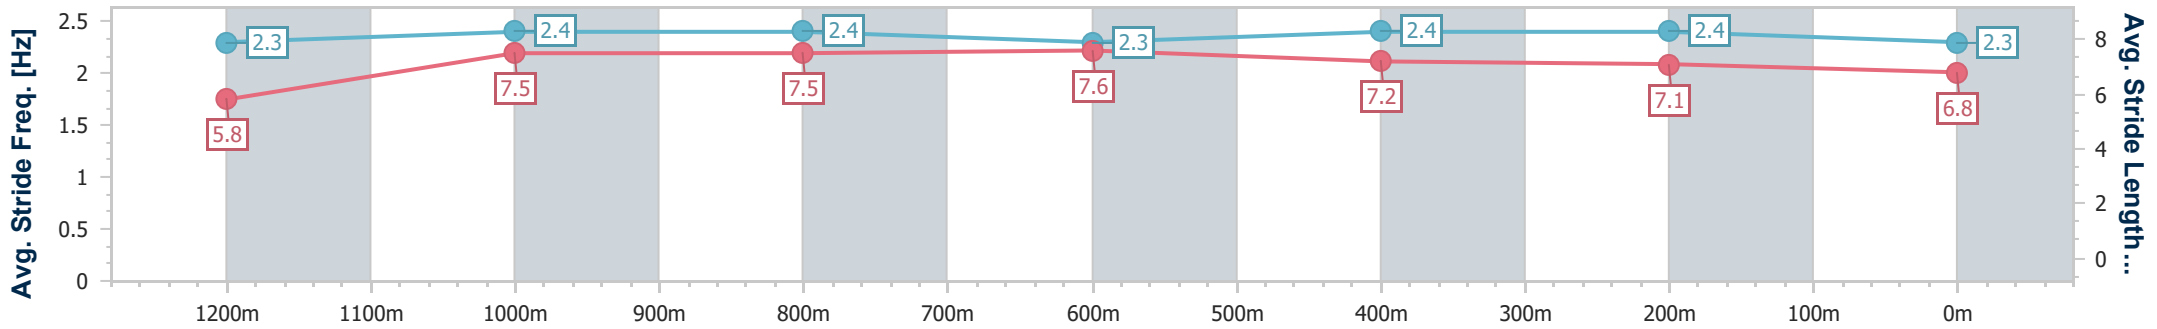

- [] Ranking at each section and finish
- .-.- No data available at this section
- NA No data available

Horse/Jockey Name	To Wish
Final Rank	7
Fastest Section Time (Section)	0:10.91 (1200m)
Top Speed [km/h] (Section)	67.0 (1200m)
Race State	Finished

Ipswich QLD Professional
 Race 7: GORDON'S GIN BENCHMARK 62 Handicap - 1350m
 27 December 2024 - 17:20
 Track Rating: Good 4, Weather: Fine, Rail Position: +7m Entire

Section	Overall	1200m	1000m	800m	600m	400m	200m
Section Times	1:20.70 [7] (0:11.29)	1:09.41 [3] (0:10.91)	0:58.50 [4] (0:11.02)	0:47.48 [4] (0:11.42)	0:36.06 [4] (0:11.43)	0:24.63 [2] (0:11.92)	0:12.71 [2] (0:12.71)
Average Speed [km/h]	47.8	66.1	65.3	63.1	62.9	60.6	56.6
Top Speed [km/h]	65.9	67.0	66.7	64.0	63.8	63.2	58.9
Avg. Dist. to Rail [m]	4.9	2.0	0.4	0.3	0.3	0.8	2.6
Avg. Stride Freq. [Hz]	2.3	2.4	2.4	2.3	2.4	2.4	2.3
Avg. Stride Length [m]	5.8	7.5	7.5	7.6	7.2	7.1	6.8