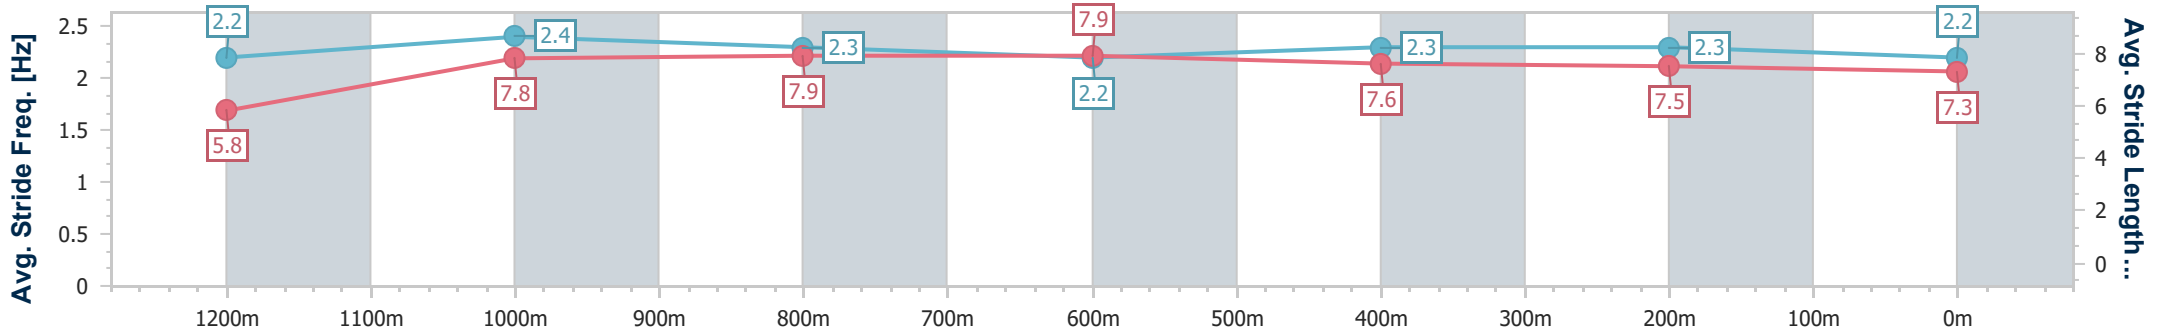

Ipswich QLD Professional
 Race 7: GORDON'S GIN BENCHMARK 62 Handicap - 1350m
 27 December 2024 - 17:20
 Track Rating: Good 4, Weather: Fine, Rail Position: +7m Entire

Section	Overall	1200m	1000m	800m	600m	400m	200m
Section Times	1:21.02 [8] (0:11.30)	1:09.72 [4] (0:10.76)	0:58.96 [3] (0:11.09)	0:47.87 [3] (0:11.36)	0:36.51 [2] (0:11.64)	0:24.87 [4] (0:12.09)	0:12.78 [4] (0:12.78)
Average Speed [km/h]	47.7	66.8	65.0	62.9	61.6	59.2	56.4
Top Speed [km/h]	66.8	68.8	65.9	64.3	63.2	61.8	57.9
Avg. Dist. to Rail [m]	1.2	0.7	0.4	1.6	1.4	1.4	0.7
Avg. Stride Freq. [Hz]	2.4	2.6	2.5	2.5	2.5	2.4	2.3
Avg. Stride Length [m]	5.6	7.2	7.2	7.1	6.9	6.7	6.7

- [] Ranking at each section and finish
- .-.- No data available at this section
- NA No data available

Horse/Jockey Name	One Thing Counts
Final Rank	9
Fastest Section Time (Section)	0:10.91 (1200m)
Top Speed [km/h] (Section)	67.5 (1200m)
Race State	Finished

Ipswich QLD Professional
 Race 7: GORDON'S GIN BENCHMARK 62 Handicap - 1350m
 27 December 2024 - 17:20
 Track Rating: Good 4, Weather: Fine, Rail Position: +7m Entire

Section	Overall	1200m	1000m	800m	600m	400m	200m
Section Times	1:21.23 [9] (0:12.07)	1:09.16 [10] (0:10.91)	0:58.25 [10] (0:11.11)	0:47.14 [10] (0:11.34)	0:35.80 [10] (0:11.52)	0:24.28 [10] (0:11.98)	0:12.30 [9] (0:12.30)
Average Speed [km/h]	45.0	66.1	65.1	63.5	62.5	60.6	58.6
Top Speed [km/h]	64.1	67.5	66.7	64.3	63.2	62.3	61.1
Avg. Dist. to Rail [m]	6.0	1.5	0.7	0.2	0.8	2.5	4.7
Avg. Stride Freq. [Hz]	2.2	2.4	2.3	2.2	2.3	2.3	2.2
Avg. Stride Length [m]	5.8	7.8	7.9	7.9	7.6	7.5	7.3