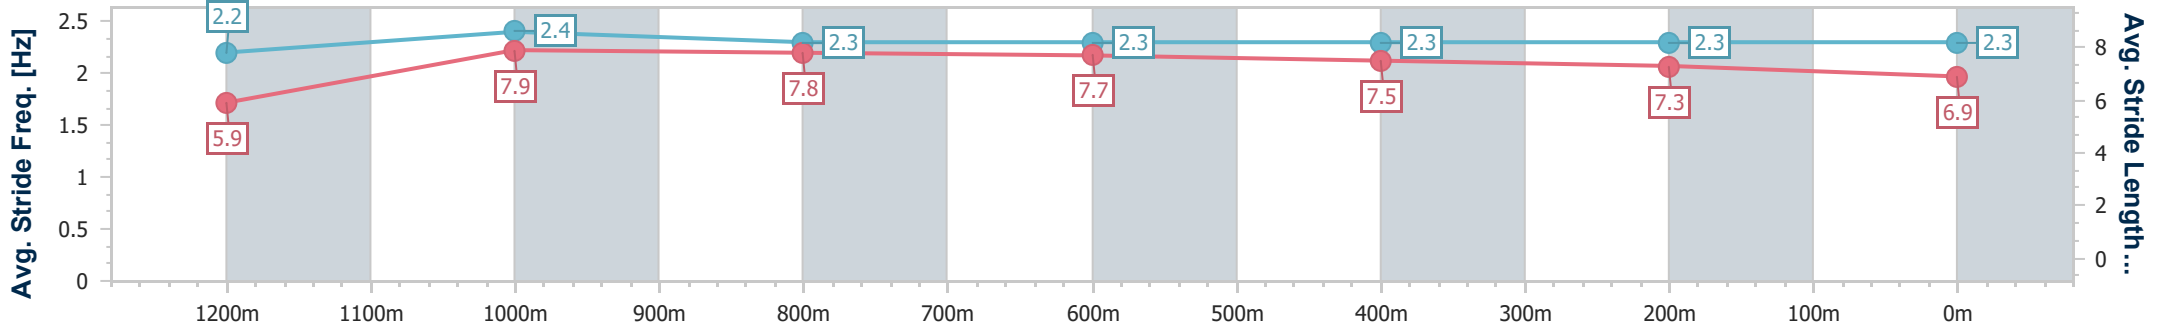

- [] Ranking at each section and finish
- .-.- No data available at this section
- NA No data available

Horse/Jockey Name	Appellant
Final Rank	6
Fastest Section Time (Section)	0:10.77 (1200m)
Top Speed [km/h] (Section)	68.1 (1200m)
Race State	Finished

Ipswich QLD Professional
 Race 7: GORDON'S GIN BENCHMARK 62 Handicap - 1350m
 27 December 2024 - 17:20
 Track Rating: Good 4, Weather: Fine, Rail Position: +7m Entire

Section	Overall	1200m	1000m	800m	600m	400m	200m
Section Times	1:20.58 [6] (0:11.48)	1:09.10 [5] (0:10.77)	0:58.33 [5] (0:11.09)	0:47.24 [5] (0:11.46)	0:35.78 [5] (0:11.56)	0:24.22 [5] (0:11.93)	0:12.29 [5] (0:12.29)
Average Speed [km/h]	47.3	66.7	64.9	62.3	62.0	60.2	61.6
Top Speed [km/h]	65.3	68.1	66.1	63.9	63.0	61.4	64.8
Avg. Dist. to Rail [m]	6.0	0.9	1.0	1.4	1.5	1.5	1.4
Avg. Stride Freq. [Hz]	2.2	2.4	2.3	2.3	2.3	2.3	2.3
Avg. Stride Length [m]	5.9	7.9	7.8	7.7	7.5	7.3	6.9