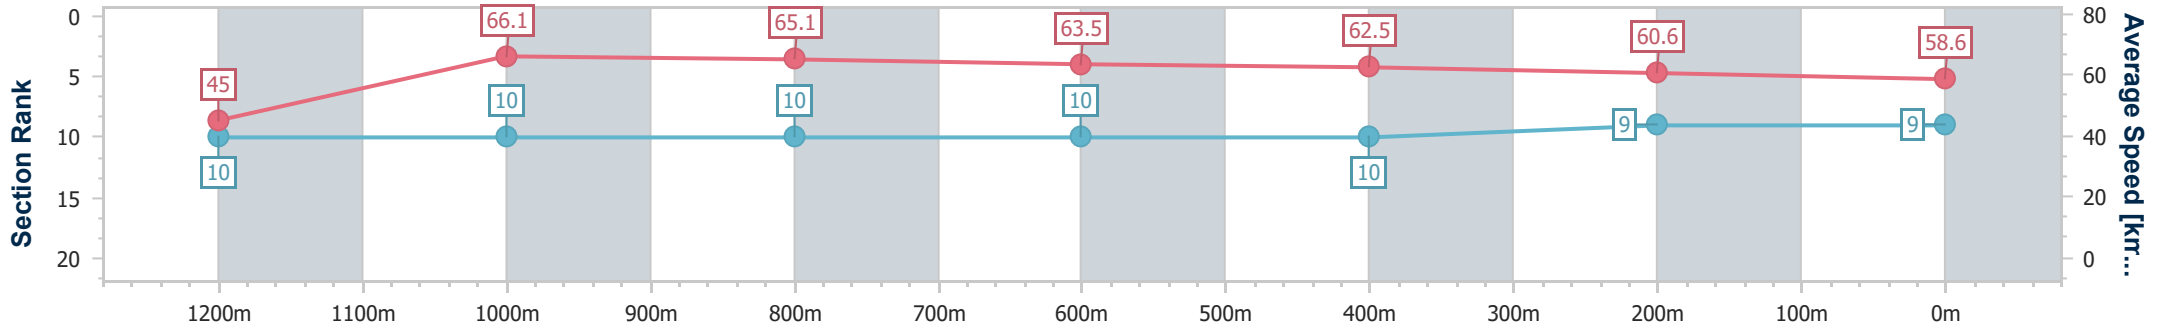

- [] Ranking at each section and finish
- .-.- No data available at this section
- NA No data available

Horse/Jockey Name	One Thing Counts
Final Rank	9
Fastest Section Time (Section)	0:10.91 (1200m)
Top Speed [km/h] (Section)	67.5 (1200m)
Race State	Finished

Ipswich QLD Professional
 Race 7: GORDON'S GIN BENCHMARK 62 Handicap - 1350m
 27 December 2024 - 17:20
 Track Rating: Good 4, Weather: Fine, Rail Position: +7m Entire

Section	Overall	1200m	1000m	800m	600m	400m	200m
Section Times	1:21.23 [9] (0:12.07)	1:09.16 [10] (0:10.91)	0:58.25 [10] (0:11.11)	0:47.14 [10] (0:11.34)	0:35.80 [10] (0:11.52)	0:24.28 [10] (0:11.98)	0:12.30 [9] (0:12.30)
Average Speed [km/h]	45.0	66.1	65.1	63.5	62.5	60.6	58.6
Top Speed [km/h]	64.1	67.5	66.7	64.3	63.2	62.3	61.1
Avg. Dist. to Rail [m]	6.0	1.5	0.7	0.2	0.8	2.5	4.7
Avg. Stride Freq. [Hz]	2.2	2.4	2.3	2.2	2.3	2.3	2.2
Avg. Stride Length [m]	5.8	7.8	7.9	7.9	7.6	7.5	7.3