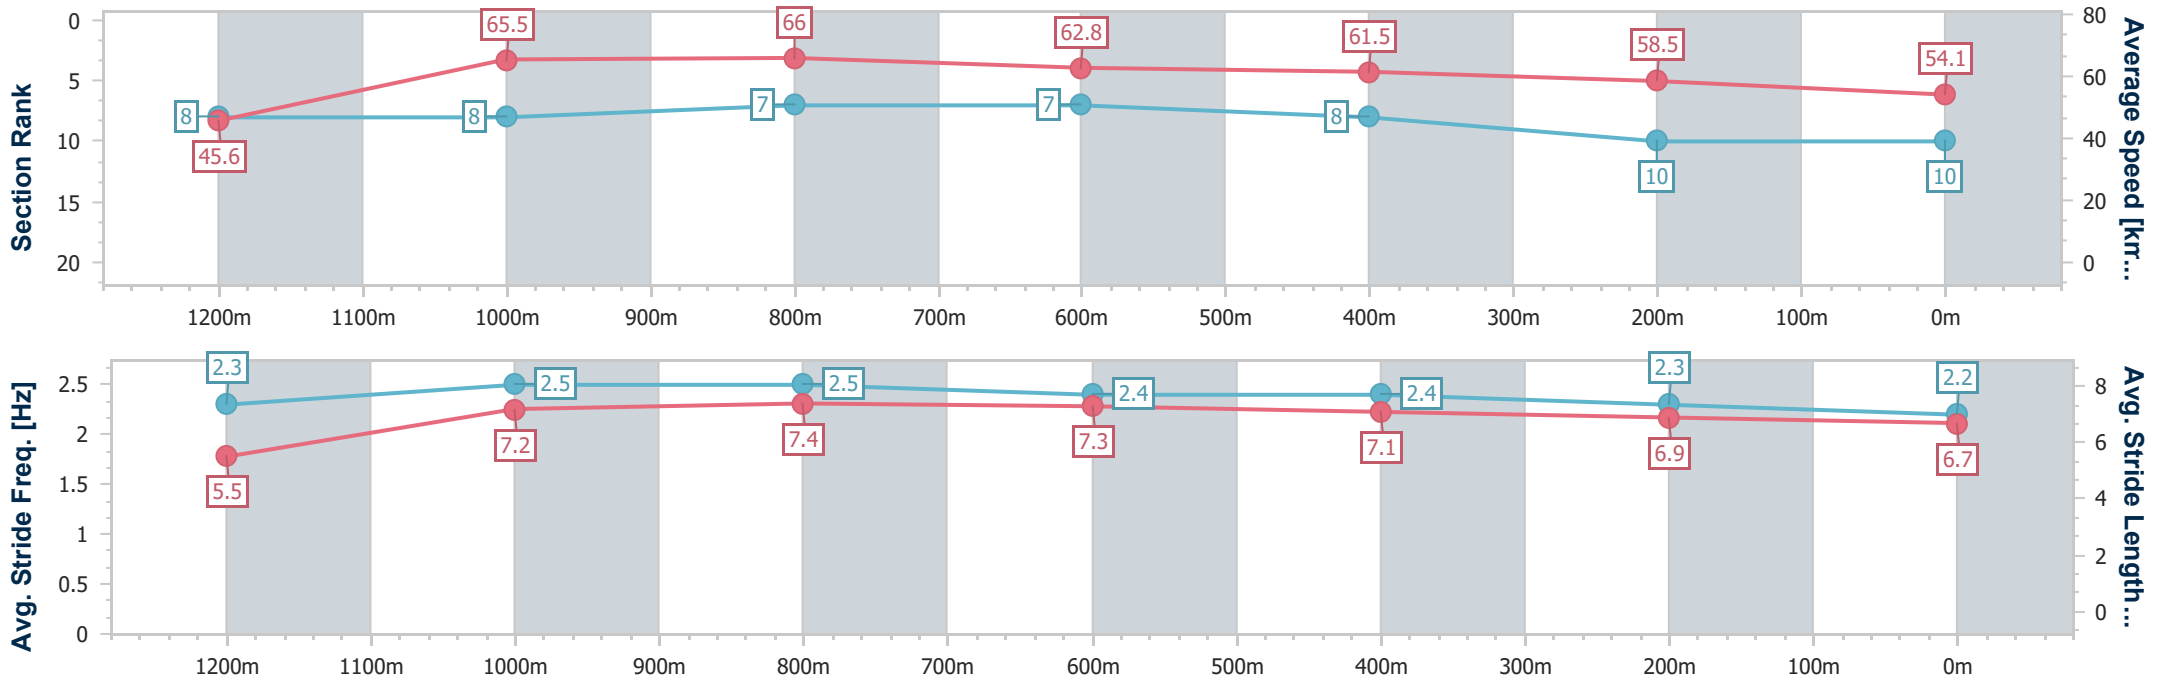

Ipswich QLD Professional
 Race 7: GORDON'S GIN BENCHMARK 62 Handicap - 1350m
 27 December 2024 - 17:20
 Track Rating: Good 4, Weather: Fine, Rail Position: +7m Entire

Section	Overall	1200m	1000m	800m	600m	400m	200m
Section Times	1:21.23 [9] (0:12.07)	1:09.16 [10] (0:10.91)	0:58.25 [10] (0:11.11)	0:47.14 [10] (0:11.34)	0:35.80 [10] (0:11.52)	0:24.28 [10] (0:11.98)	0:12.30 [9] (0:12.30)
Average Speed [km/h]	45.0	66.1	65.1	63.5	62.5	60.6	58.6
Top Speed [km/h]	64.1	67.5	66.7	64.3	63.2	62.3	61.1
Avg. Dist. to Rail [m]	6.0	1.5	0.7	0.2	0.8	2.5	4.7
Avg. Stride Freq. [Hz]	2.2	2.4	2.3	2.2	2.3	2.3	2.2
Avg. Stride Length [m]	5.8	7.8	7.9	7.9	7.6	7.5	7.3

- [] Ranking at each section and finish
- .-.- No data available at this section
- NA No data available

Horse/Jockey Name	Star Seeker
Final Rank	10
Fastest Section Time (Section)	0:10.86 (1000m)
Top Speed [km/h] (Section)	66.7 (1000m)
Race State	Finished

Ipswich QLD Professional
 Race 7: GORDON'S GIN BENCHMARK 62 Handicap - 1350m
 27 December 2024 - 17:20
 Track Rating: Good 4, Weather: Fine, Rail Position: +7m Entire

Section	Overall	1200m	1000m	800m	600m	400m	200m
Section Times	1:22.29 [10] (0:11.81)	1:10.48 [8] (0:10.99)	0:59.49 [8] (0:10.86)	0:48.63 [7] (0:11.39)	0:37.24 [7] (0:11.67)	0:25.57 [8] (0:12.27)	0:13.30 [10] (0:13.30)
Average Speed [km/h]	45.6	65.5	66.0	62.8	61.5	58.5	54.1
Top Speed [km/h]	63.6	66.5	66.7	64.0	62.7	60.4	57.2
Avg. Dist. to Rail [m]	1.2	0.9	1.3	1.9	1.4	0.6	0.9
Avg. Stride Freq. [Hz]	2.3	2.5	2.5	2.4	2.4	2.3	2.2
Avg. Stride Length [m]	5.5	7.2	7.4	7.3	7.1	6.9	6.7

- [] Ranking at each section and finish
- .-.- No data available at this section
- NA No data available