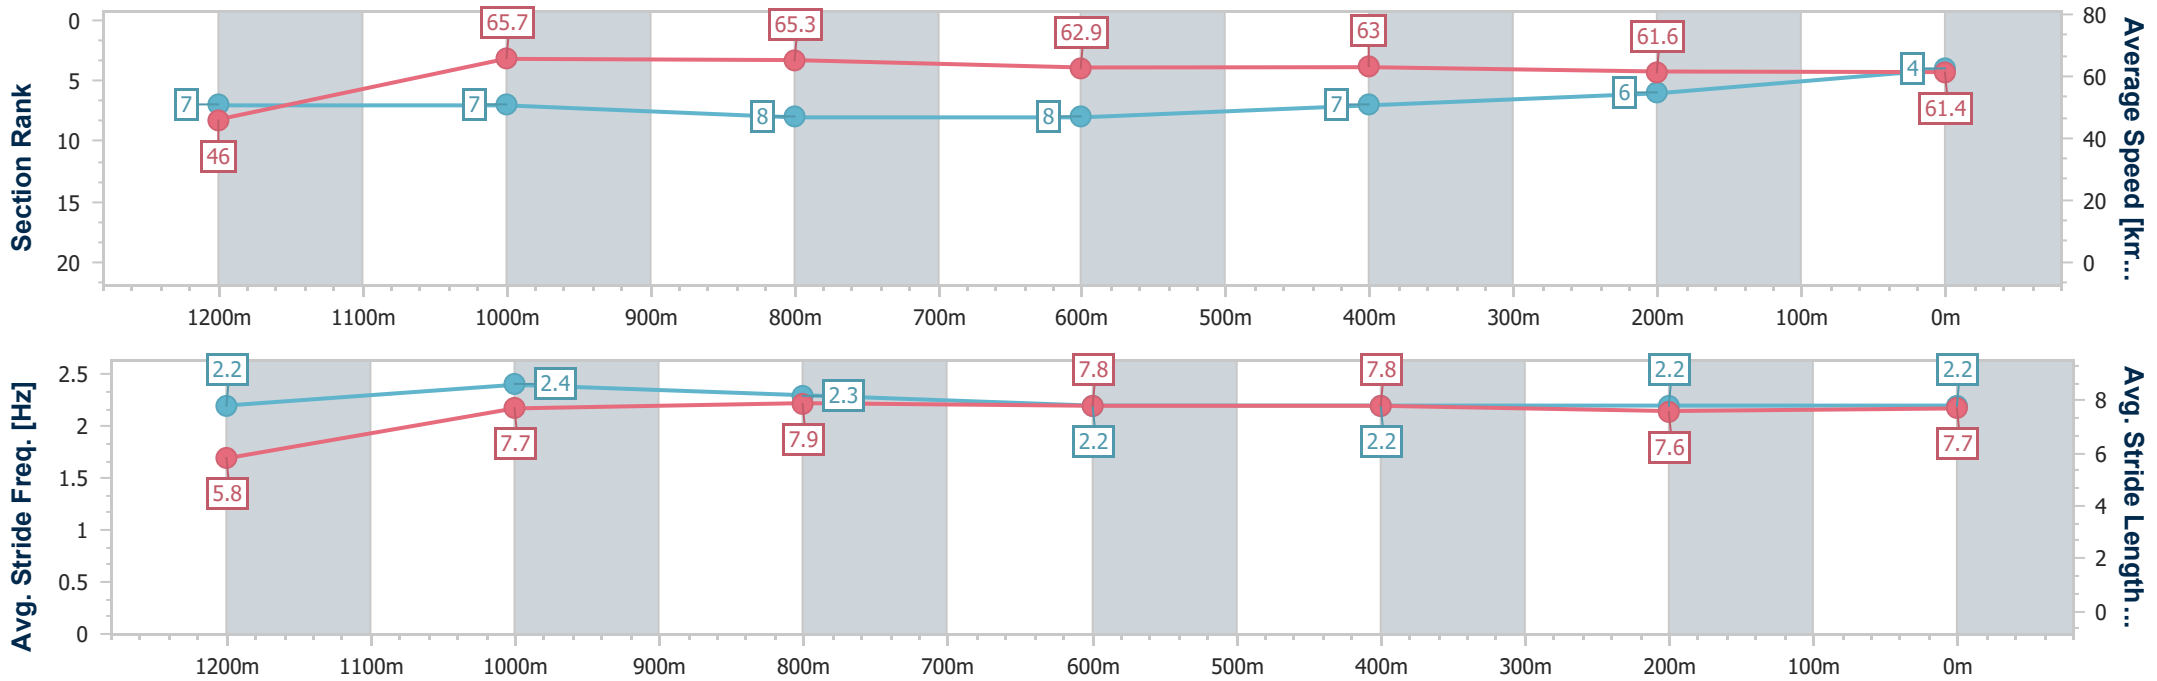

Horse/Jockey Name	Jungle Prince
Final Rank	4
Fastest Section Time (Section)	0:10.98 (1200m)
Top Speed [km/h] (Section)	66.5 (1200m)
Race State	Finished

Ipswich QLD Professional
Race 7: GORDON'S GIN BENCHMARK 62 Handicap - 1350m
27 December 2024 - 17:20
Track Rating: Good 4, Weather: Fine, Rail Position: +7m Entire

Section	Overall	1200m	1000m	800m	600m	400m	200m
Section Times	1:20.18 [4] (0:11.76)	1:08.42 [7] (0:10.98)	0:57.44 [7] (0:11.07)	0:46.37 [8] (0:11.42)	0:34.95 [8] (0:11.49)	0:23.46 [7] (0:11.69)	0:11.77 [6] (0:11.77)
Average Speed [km/h]	46.0	65.7	65.3	62.9	63.0	61.6	61.4
Top Speed [km/h]	64.0	66.5	66.5	64.1	63.6	62.9	62.1
Avg. Dist. to Rail [m]	1.4	0.7	1.6	0.5	0.4	1.7	4.0
Avg. Stride Freq. [Hz]	2.2	2.4	2.3	2.2	2.2	2.2	2.2
Avg. Stride Length [m]	5.8	7.7	7.9	7.8	7.8	7.6	7.7

- [ ] Ranking at each section and finish
- -.-.- No data available at this section
- NA No data available