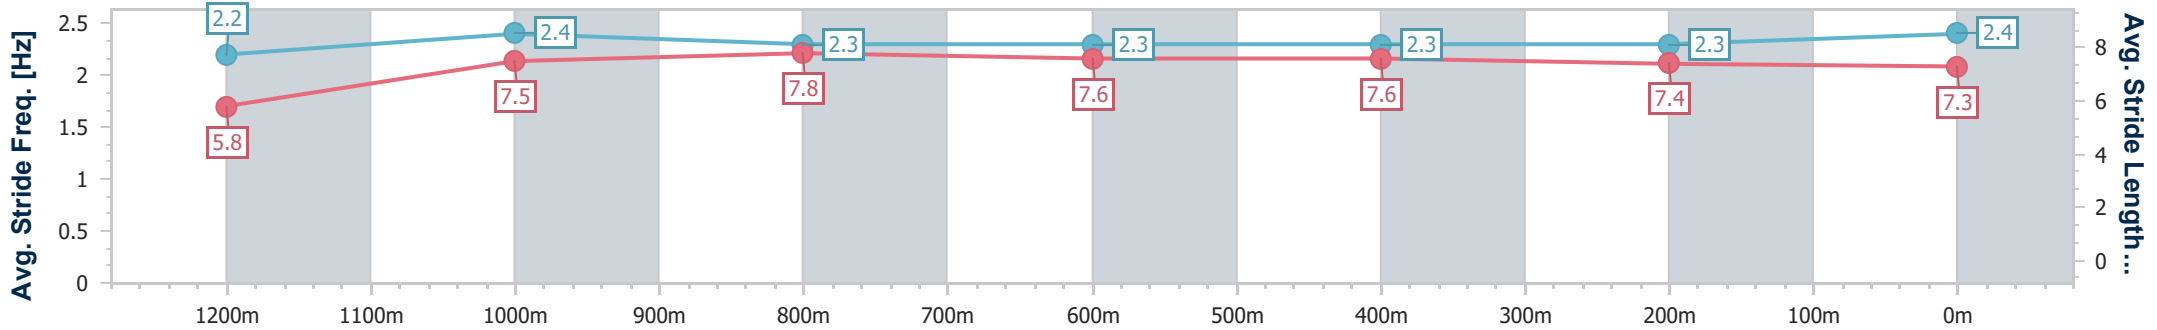

Horse/Jockey Name	Araminta
Final Rank	3
Fastest Section Time (Section)	0:10.96 (1000m)
Top Speed [km/h] (Section)	66.6 (1000m)
Race State	Finished

Ipswich QLD Professional
Race 7: GORDON'S GIN BENCHMARK 62 Handicap - 1350m
27 December 2024 - 17:20
Track Rating: Good 4, Weather: Fine, Rail Position: +7m Entire

Section	Overall	1200m	1000m	800m	600m	400m	200m
Section Times	1:20.17 [3] (0:11.97)	1:08.20 [9] (0:10.99)	0:57.21 [9] (0:10.96)	0:46.25 [9] (0:11.33)	0:34.92 [9] (0:11.49)	0:23.43 [9] (0:11.74)	0:11.69 [8] (0:11.69)
Average Speed [km/h]	45.3	65.4	65.7	63.4	62.4	61.7	61.7
Top Speed [km/h]	63.7	66.4	66.6	64.2	63.7	63.3	63.3
Avg. Dist. to Rail [m]	3.7	0.8	0.6	1.2	0.7	2.1	5.0
Avg. Stride Freq. [Hz]	2.2	2.4	2.3	2.3	2.3	2.3	2.4
Avg. Stride Length [m]	5.8	7.5	7.8	7.6	7.6	7.4	7.3

- [ ] Ranking at each section and finish
- -.-.- No data available at this section
- NA No data available