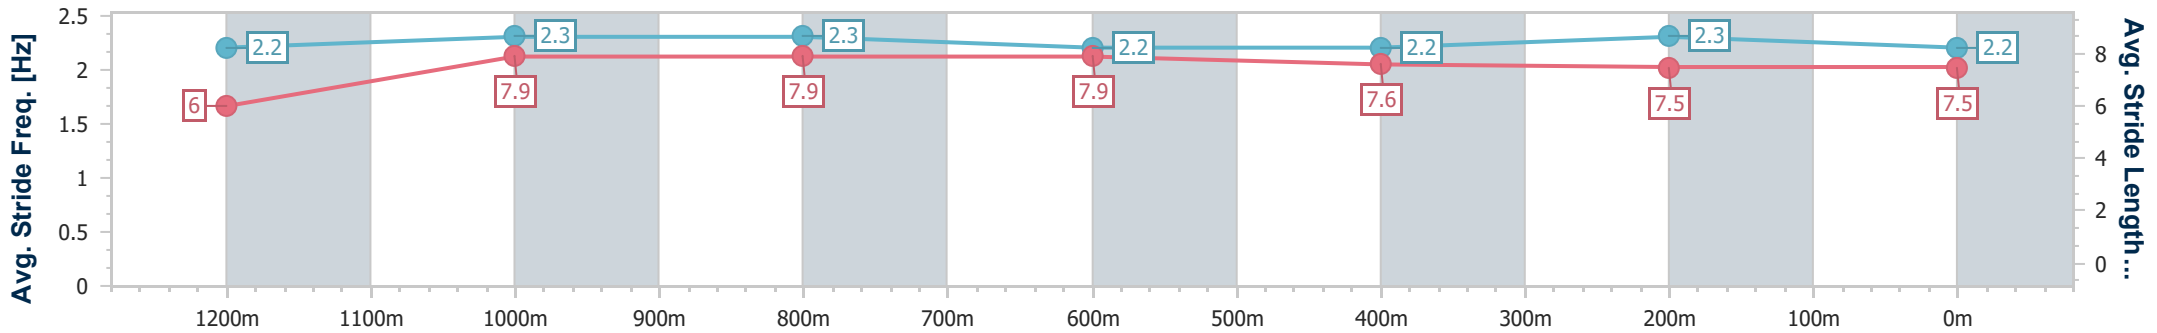

Horse/Jockey Name	Security Advisor
Final Rank	5
Fastest Section Time (Section)	0:10.80 (1200m)
Top Speed [km/h] (Section)	67.4 (1200m)
Race State	Finished

Ipswich QLD Professional
Race 7: GORDON'S GIN BENCHMARK 62 Handicap - 1350m
27 December 2024 - 17:20
Track Rating: Good 4, Weather: Fine, Rail Position: +7m Entire

Section	Overall	1200m	1000m	800m	600m	400m	200m
Section Times	1:20.53 [5] (0:11.71)	1:08.82 [6] (0:10.80)	0:58.02 [6] (0:11.00)	0:47.02 [6] (0:11.37)	0:35.65 [6] (0:11.66)	0:23.99 [6] (0:11.88)	0:12.11 [7] (0:12.11)
Average Speed [km/h]	46.0	66.7	65.3	63.1	61.6	60.9	59.4
Top Speed [km/h]	64.7	67.4	66.8	64.2	62.4	61.6	61.6
Avg. Dist. to Rail [m]	2.4	1.5	0.6	1.3	0.8	1.3	3.5
Avg. Stride Freq. [Hz]	2.2	2.3	2.3	2.2	2.2	2.3	2.2
Avg. Stride Length [m]	6.0	7.9	7.9	7.9	7.6	7.5	7.5

- [ ] Ranking at each section and finish
- -.-.- No data available at this section
- NA No data available