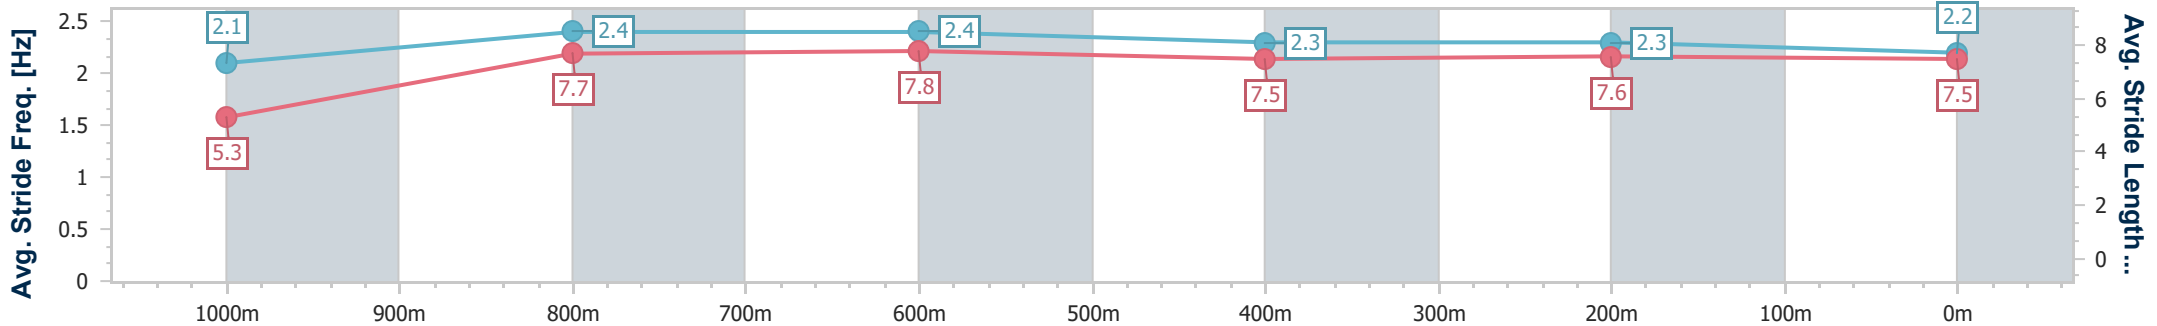

Horse/Jockey Name	Reign Of Power
Final Rank	7
Fastest Section Time (Section)	0:09.01 (Overall)
Top Speed [km/h] (Section)	67.4 (1000m)
Race State	Finished

Ipswich QLD Professional
Race 8: RAY WHITE IPSWICH RATINGS BAND 0 - 58 Handicap - 1100m

27 December 2024 - 17:55

Track Rating: Good 4, Weather: Fine, Rail Position: +7m Entire

Section	Overall	1000m	800m	600m	400m	200m
Section Times	1:05.46 [7] (0:09.01)	0:56.45 [10] (0:11.09)	0:45.36 [11] (0:10.78)	0:34.58 [10] (0:11.36)	0:23.22 [10] (0:11.40)	0:11.82 [9] (0:11.82)
Average Speed [km/h]	40.0	65.1	66.6	63.2	63.4	60.8
Top Speed [km/h]	60.5	67.4	67.4	66.8	63.7	63.6
Avg. Dist. to Rail [m]	7.5	1.2	1.2	0.8	1.8	4.5
Avg. Stride Freq. [Hz]	2.1	2.4	2.4	2.3	2.3	2.2
Avg. Stride Length [m]	5.3	7.7	7.8	7.5	7.6	7.5

- [ ] Ranking at each section and finish
- -.-.- No data available at this section
- NA No data available