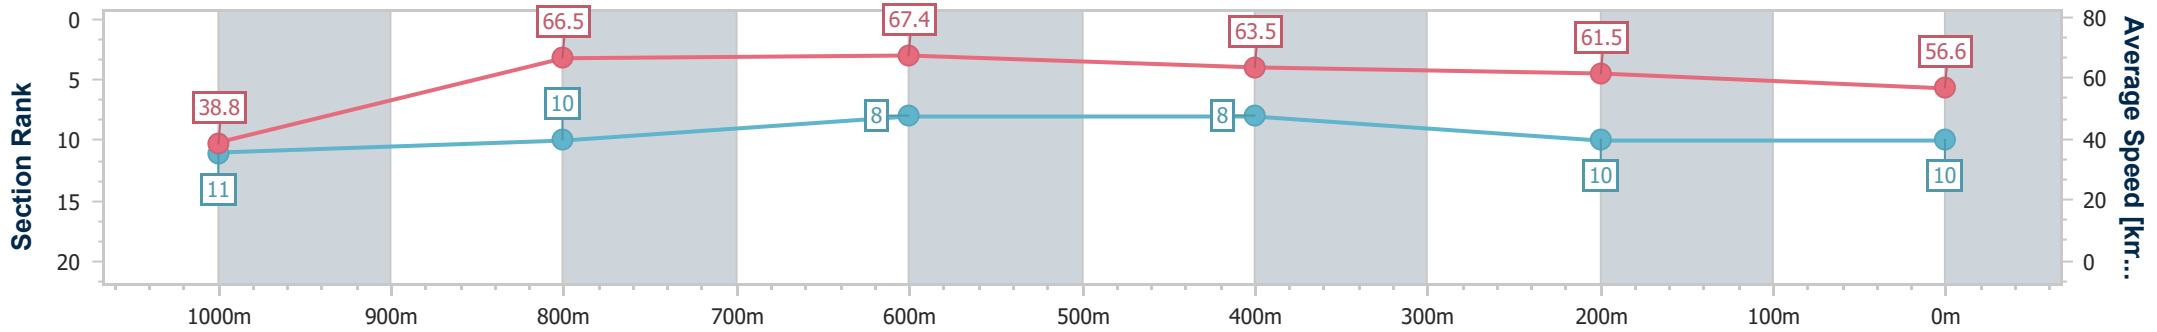

Horse/Jockey Name	All England
Final Rank	10
Fastest Section Time (Section)	0:09.29 (Overall)
Top Speed [km/h] (Section)	67.8 (800m)
Race State	Finished

Ipswich QLD Professional
Race 8: RAY WHITE IPSWICH RATINGS BAND 0 - 58 Handicap - 1100m

27 December 2024 - 17:55

Track Rating: Good 4, Weather: Fine, Rail Position: +7m Entire

Section	Overall	1000m	800m	600m	400m	200m
Section Times	1:06.41 [10] (0:09.29)	0:57.12 [11] (0:10.81)	0:46.31 [10] (0:10.64)	0:35.67 [8] (0:11.27)	0:24.40 [8] (0:11.72)	0:12.68 [10] (0:12.68)
Average Speed [km/h]	38.8	66.5	67.4	63.5	61.5	56.6
Top Speed [km/h]	63.6	67.4	67.8	66.3	62.9	59.5
Avg. Dist. to Rail [m]	8.7	0.7	1.4	1.3	0.4	0.4
Avg. Stride Freq. [Hz]	2.1	2.4	2.4	2.3	2.3	2.2
Avg. Stride Length [m]	5.1	7.7	7.8	7.5	7.3	7.0

- [ ] Ranking at each section and finish
- -.-.- No data available at this section
- NA No data available