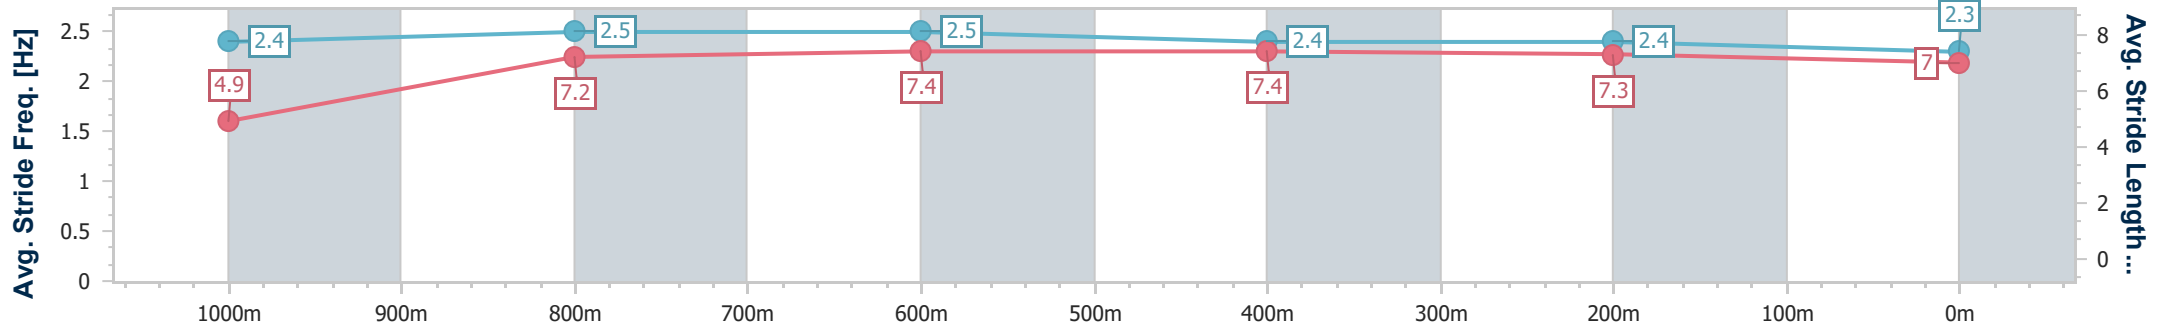

Horse/Jockey Name	Thunderous
Final Rank	8
Fastest Section Time (Section)	0:08.61 (Overall)
Top Speed [km/h] (Section)	68.4 (800m)
Race State	Finished

Ipswich QLD Professional
Race 8: RAY WHITE IPSWICH RATINGS BAND 0 - 58 Handicap - 1100m

27 December 2024 - 17:55

Track Rating: Good 4, Weather: Fine, Rail Position: +7m Entire

Section	Overall	1000m	800m	600m	400m	200m
Section Times	1:05.63 [8] (0:08.61)	0:57.02 [2] (0:11.13)	0:45.89 [4] (0:10.86)	0:35.03 [6] (0:11.35)	0:23.68 [7] (0:11.54)	0:12.14 [8] (0:12.14)
Average Speed [km/h]	41.9	65.0	66.4	63.7	63.0	59.1
Top Speed [km/h]	61.5	67.4	68.4	64.5	63.9	62.1
Avg. Dist. to Rail [m]	2.7	0.8	0.6	0.9	3.1	5.7
Avg. Stride Freq. [Hz]	2.4	2.5	2.5	2.4	2.4	2.3
Avg. Stride Length [m]	4.9	7.2	7.4	7.4	7.3	7.0

- [ ] Ranking at each section and finish
- -.-.- No data available at this section
- NA No data available