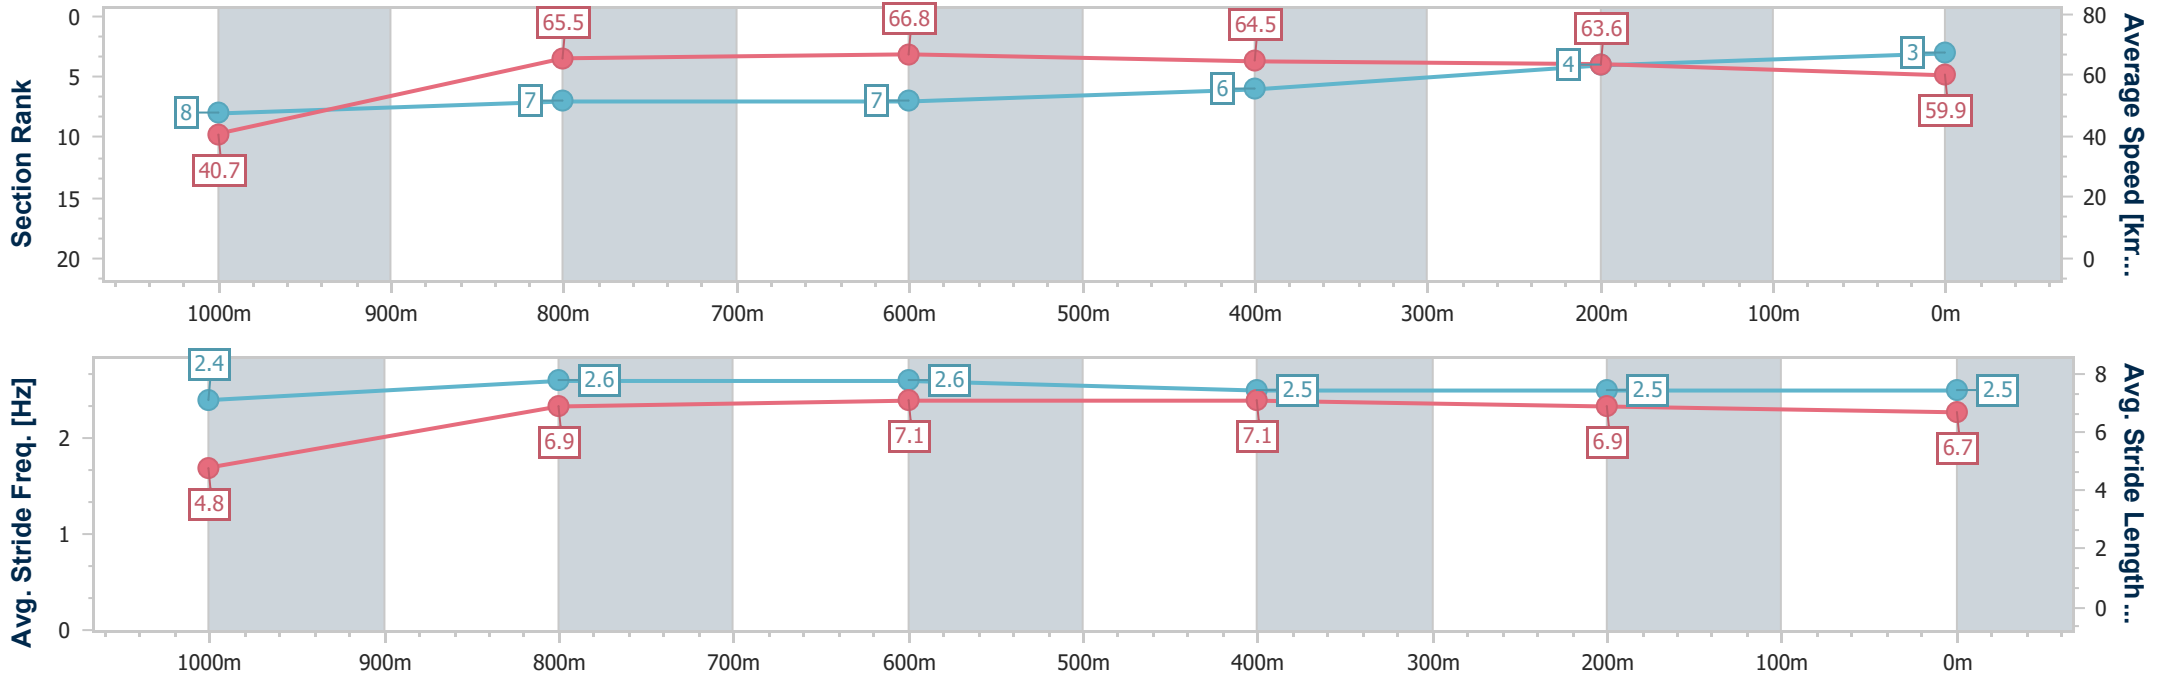

Horse/Jockey Name	Tapis Magique
Final Rank	3
Fastest Section Time (Section)	0:08.88 (Overall)
Top Speed [km/h] (Section)	67.8 (800m)
Race State	Finished

Ipswich QLD Professional
Race 8: RAY WHITE IPSWICH RATINGS BAND 0 - 58 Handicap - 1100m

27 December 2024 - 17:55

Track Rating: Good 4, Weather: Fine, Rail Position: +7m Entire

Section	Overall	1000m	800m	600m	400m	200m
Section Times	1:05.15 [3] (0:08.88)	0:56.27 [8] (0:10.99)	0:45.28 [7] (0:10.75)	0:34.53 [7] (0:11.14)	0:23.39 [6] (0:11.37)	0:12.02 [4]
Average Speed [km/h]	40.7	65.5	66.8	64.5	63.6	59.9
Top Speed [km/h]	62.5	67.2	67.8	66.4	64.1	63.3
Avg. Dist. to Rail [m]	3.7	0.5	0.7	0.7	2.1	3.7
Avg. Stride Freq. [Hz]	2.4	2.6	2.6	2.5	2.5	2.5
Avg. Stride Length [m]	4.8	6.9	7.1	7.1	6.9	6.7

- [ ] Ranking at each section and finish
- -.-.- No data available at this section
- NA No data available