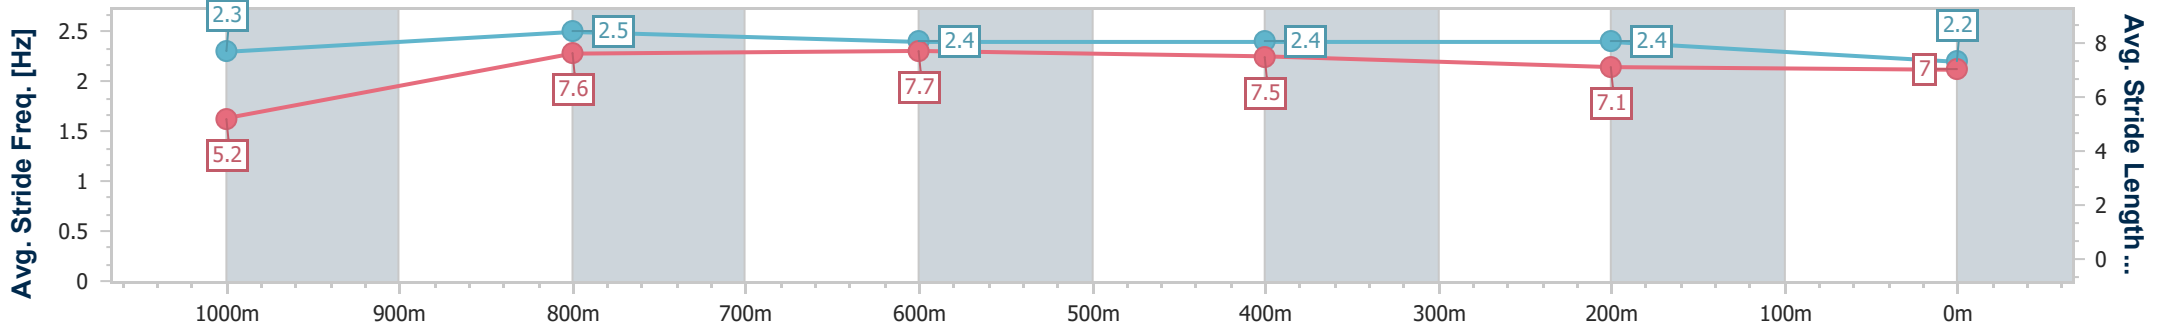

- [] Ranking at each section and finish
- .-.- No data available at this section
- NA No data available

Horse/Jockey Name	Snowy Finn
Final Rank	9
Fastest Section Time (Section)	0:08.66 (Overall)
Top Speed [km/h] (Section)	68.8 (1000m)
Race State	Finished

Ipswich QLD Professional
 Race 8: RAY WHITE IPSWICH RATINGS BAND 0 - 58 Handicap - 1100m

27 December 2024 - 17:55

Track Rating: Good 4, Weather: Fine, Rail Position: +7m Entire

Section	Overall	1000m	800m	600m	400m	200m
Section Times	1:06.38 [9] (0:08.66)	0:57.72 [4] (0:10.71)	0:47.01 [1] (0:10.85)	0:36.16 [1] (0:11.33)	0:24.83 [2] (0:11.88)	0:12.95 [7] (0:12.95)
Average Speed [km/h]	41.5	67.3	66.1	63.7	60.9	55.4
Top Speed [km/h]	65.2	68.8	67.1	65.7	62.8	58.9
Avg. Dist. to Rail [m]	6.9	1.2	0.6	0.7	1.1	1.9
Avg. Stride Freq. [Hz]	2.3	2.5	2.4	2.4	2.4	2.2
Avg. Stride Length [m]	5.2	7.6	7.7	7.5	7.1	7.0