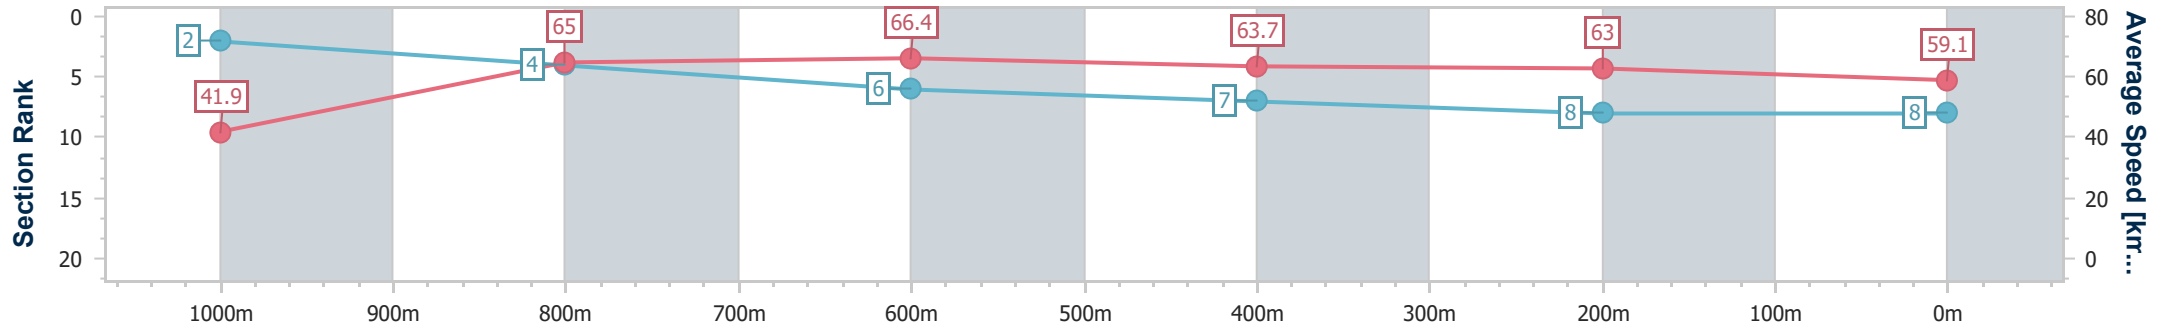

Horse/Jockey Name	Thunderous
Final Rank	8
Fastest Section Time (Section)	0:08.61 (Overall)
Top Speed [km/h] (Section)	68.4 (800m)
Race State	Finished

Ipswich QLD Professional
Race 8: RAY WHITE IPSWICH RATINGS BAND 0 - 58 Handicap - 1100m

27 December 2024 - 17:55

Track Rating: Good 4, Weather: Fine, Rail Position: +7m Entire

Section	Overall	1000m	800m	600m	400m	200m
Section Times	1:05.63 [8] (0:08.61)	0:57.02 [2] (0:11.13)	0:45.89 [4] (0:10.86)	0:35.03 [6] (0:11.35)	0:23.68 [7] (0:11.54)	0:12.14 [8] (0:12.14)
Average Speed [km/h]	41.9	65.0	66.4	63.7	63.0	59.1
Top Speed [km/h]	61.5	67.4	68.4	64.5	63.9	62.1
Avg. Dist. to Rail [m]	2.7	0.8	0.6	0.9	3.1	5.7
Avg. Stride Freq. [Hz]	2.4	2.5	2.5	2.4	2.4	2.3
Avg. Stride Length [m]	4.9	7.2	7.4	7.4	7.3	7.0

- [ ] Ranking at each section and finish
- -.-.- No data available at this section
- NA No data available