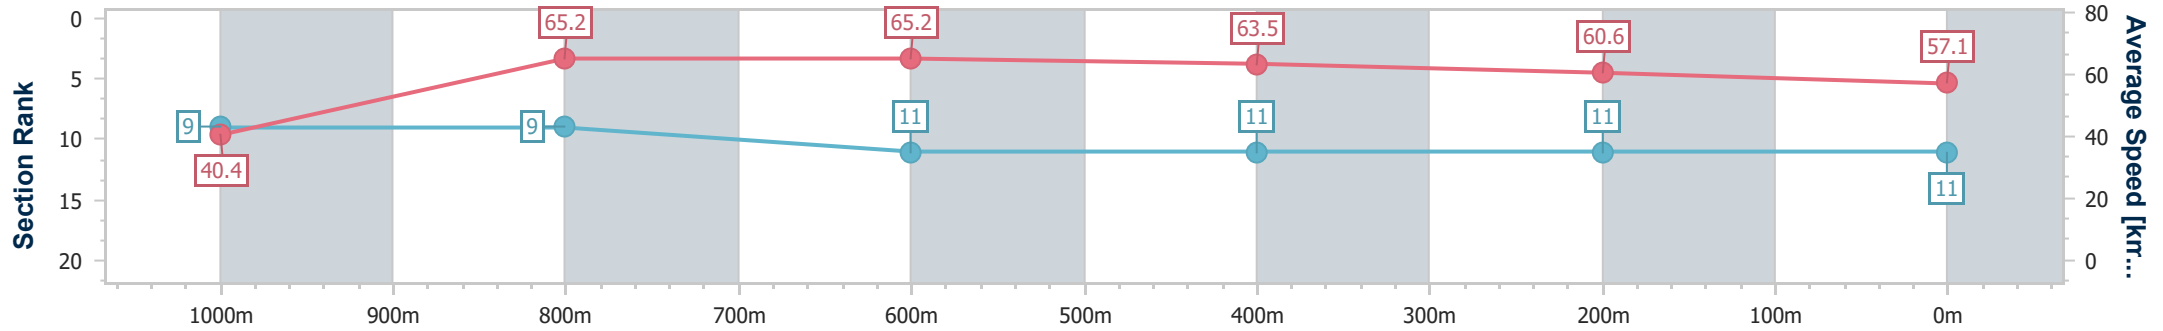

Horse/Jockey Name	Stormtrooper
Final Rank	11
Fastest Section Time (Section)	0:08.94 (Overall)
Top Speed [km/h] (Section)	67.0 (800m)
Race State	Finished

Ipswich QLD Professional
Race 8: RAY WHITE IPSWICH RATINGS BAND 0 - 58 Handicap - 1100m

27 December 2024 - 17:55

Track Rating: Good 4, Weather: Fine, Rail Position: +7m Entire

Section	Overall	1000m	800m	600m	400m	200m
Section Times	1:06.95 [11] (0:08.94)	0:58.01 [9] (0:11.12)	0:46.89 [9] (0:11.04)	0:35.85 [11] (0:11.36)	0:24.49 [11] (0:11.92)	0:12.57 [11] (0:12.57)
Average Speed [km/h]	40.4	65.2	65.2	63.5	60.6	57.1
Top Speed [km/h]	62.5	66.5	67.0	65.6	62.0	59.5
Avg. Dist. to Rail [m]	9.2	3.0	0.6	0.4	1.2	1.8
Avg. Stride Freq. [Hz]	2.1	2.4	2.4	2.4	2.4	2.3
Avg. Stride Length [m]	5.4	7.6	7.7	7.4	7.1	7.1

- [ ] Ranking at each section and finish
- -.-.- No data available at this section
- NA No data available