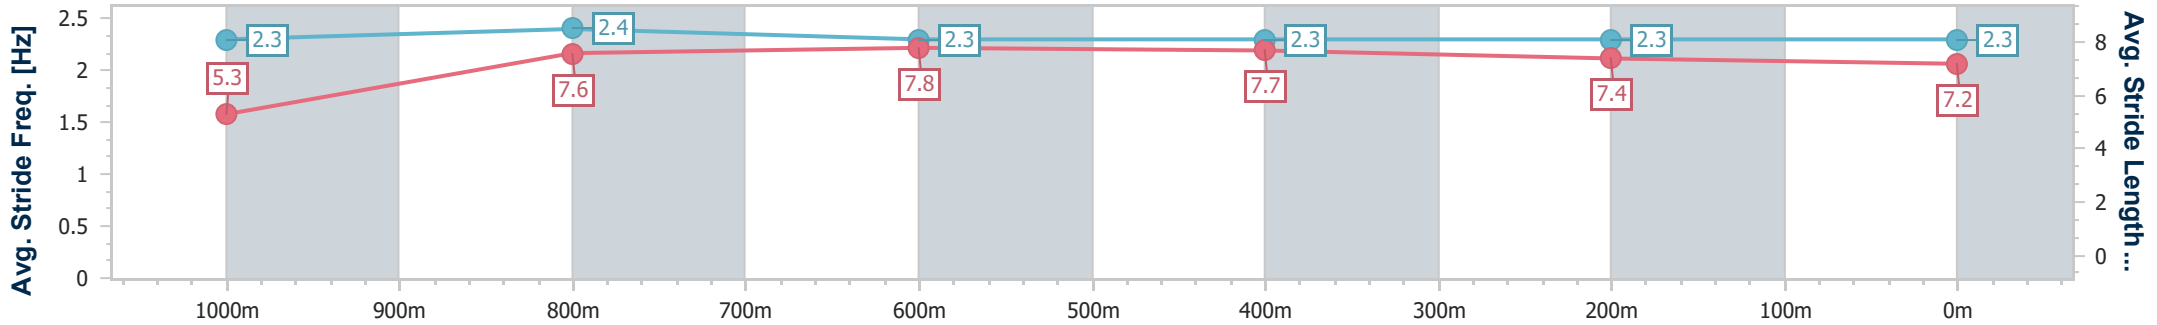

Horse/Jockey Name	Warrior Chief
Final Rank	5
Fastest Section Time (Section)	0:08.45 (Overall)
Top Speed [km/h] (Section)	68.4 (1000m)
Race State	Finished

Ipswich QLD Professional
Race 8: RAY WHITE IPSWICH RATINGS BAND 0 - 58 Handicap - 1100m

27 December 2024 - 17:55

Track Rating: Good 4, Weather: Fine, Rail Position: +7m Entire

Section	Overall	1000m	800m	600m	400m	200m
Section Times	1:05.22 [5] (0:08.45)	0:56.77 [1] (0:10.92)	0:45.85 [1] (0:10.88)	0:34.97 [2] (0:11.18)	0:23.79 [1] (0:11.51)	0:12.28 [1] (0:12.28)
Average Speed [km/h]	42.5	66.1	65.8	64.1	62.2	58.5
Top Speed [km/h]	63.9	68.4	67.6	65.1	63.5	61.4
Avg. Dist. to Rail [m]	4.2	0.7	0.6	1.6	0.9	1.0
Avg. Stride Freq. [Hz]	2.3	2.4	2.3	2.3	2.3	2.3
Avg. Stride Length [m]	5.3	7.6	7.8	7.7	7.4	7.2

- [ ] Ranking at each section and finish
- -.-.- No data available at this section
- NA No data available