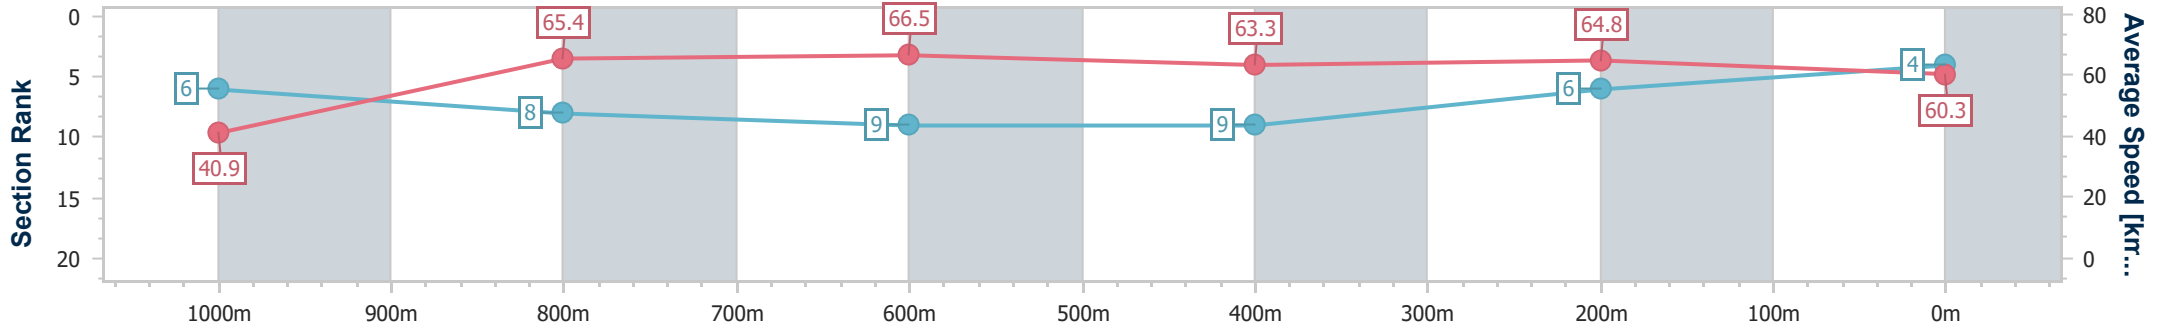

Horse/Jockey Name	Inspired Dream
Final Rank	4
Fastest Section Time (Section)	0:08.83 (Overall)
Top Speed [km/h] (Section)	67.5 (800m)
Race State	Finished

Ipswich QLD Professional
Race 8: RAY WHITE IPSWICH RATINGS BAND 0 - 58 Handicap - 1100m

27 December 2024 - 17:55

Track Rating: Good 4, Weather: Fine, Rail Position: +7m Entire

Section	Overall	1000m	800m	600m	400m	200m
Section Times	1:05.21 [4] (0:08.83)	0:56.38 [6] (0:11.07)	0:45.31 [8] (0:10.90)	0:34.41 [9] (0:11.37)	0:23.04 [9] (0:11.15)	0:11.89 [6] (0:11.89)
Average Speed [km/h]	40.9	65.4	66.5	63.3	64.8	60.3
Top Speed [km/h]	63.8	66.5	67.5	65.7	65.7	63.9
Avg. Dist. to Rail [m]	9.2	3.2	1.2	0.2	1.1	1.9
Avg. Stride Freq. [Hz]	2.3	2.5	2.5	2.4	2.5	2.4
Avg. Stride Length [m]	5.0	7.3	7.5	7.3	7.3	7.0

- [ ] Ranking at each section and finish
- -.-.- No data available at this section
- NA No data available