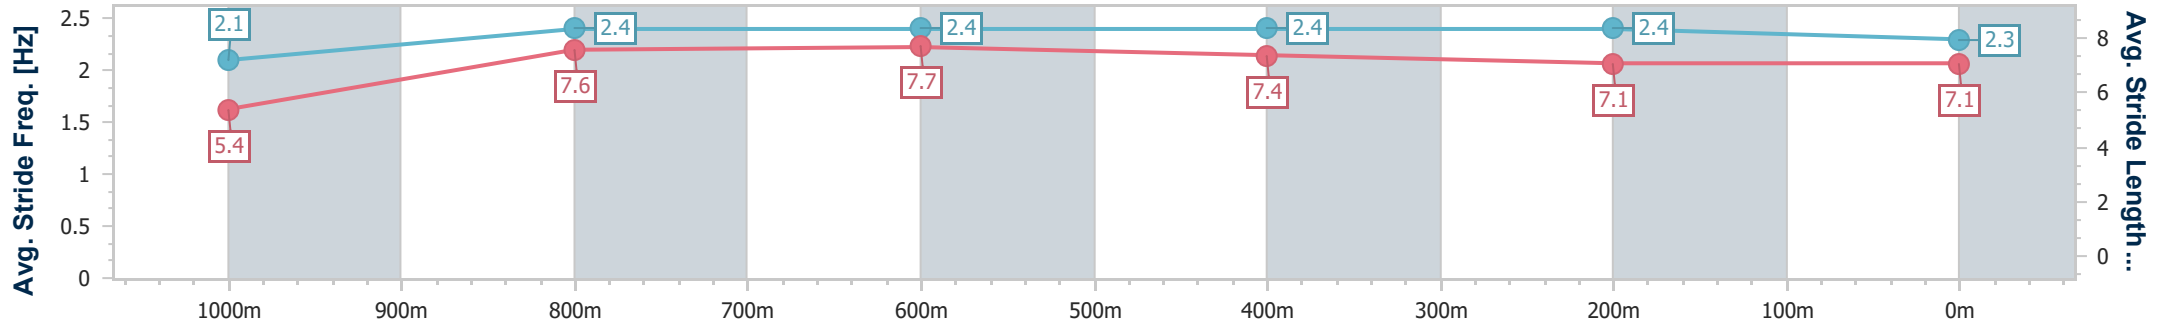

- [] Ranking at each section and finish
- .-.- No data available at this section
- NA No data available

Horse/Jockey Name	Stormtrooper
Final Rank	11
Fastest Section Time (Section)	0:08.94 (Overall)
Top Speed [km/h] (Section)	67.0 (800m)
Race State	Finished

Ipswich QLD Professional
Race 8: RAY WHITE IPSWICH RATINGS BAND 0 - 58 Handicap - 1100m

27 December 2024 - 17:55

Track Rating: Good 4, Weather: Fine, Rail Position: +7m Entire

Section	Overall	1000m	800m	600m	400m	200m
Section Times	1:06.95 [11] (0:08.94)	0:58.01 [9] (0:11.12)	0:46.89 [9] (0:11.04)	0:35.85 [11] (0:11.36)	0:24.49 [11] (0:11.92)	0:12.57 [11] (0:12.57)
Average Speed [km/h]	40.4	65.2	65.2	63.5	60.6	57.1
Top Speed [km/h]	62.5	66.5	67.0	65.6	62.0	59.5
Avg. Dist. to Rail [m]	9.2	3.0	0.6	0.4	1.2	1.8
Avg. Stride Freq. [Hz]	2.1	2.4	2.4	2.4	2.4	2.3
Avg. Stride Length [m]	5.4	7.6	7.7	7.4	7.1	7.1

- [] Ranking at each section and finish
- .-.- No data available at this section
- NA No data available