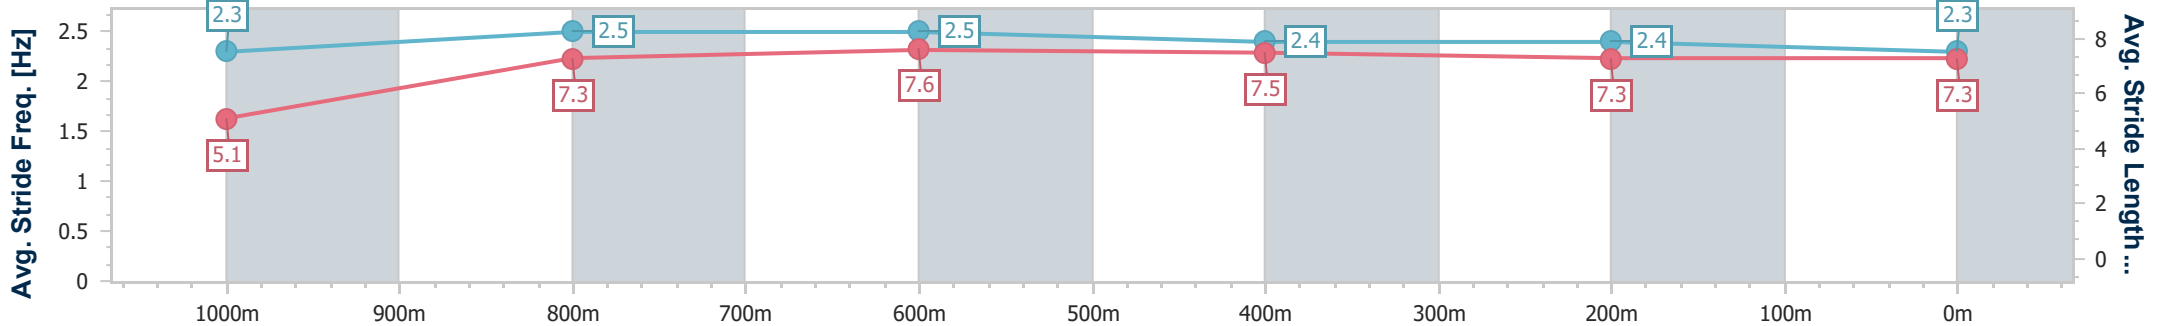

Horse/Jockey Name	Vast Kama
Final Rank	1
Fastest Section Time (Section)	0:08.71 (Overall)
Top Speed [km/h] (Section)	68.5 (800m)
Race State	Finished

Ipswich QLD Professional
Race 8: RAY WHITE IPSWICH RATINGS BAND 0 - 58 Handicap - 1100m

27 December 2024 - 17:55

Track Rating: Good 4, Weather: Fine, Rail Position: +7m Entire

Section	Overall	1000m	800m	600m	400m	200m
Section Times	1:04.89 [1] (0:08.71)	0:56.18 [5] (0:11.05)	0:45.13 [5] (0:10.69)	0:34.44 [5] (0:11.15)	0:23.29 [4] (0:11.35)	0:11.94 [2] (0:11.94)
Average Speed [km/h]	41.4	65.5	67.6	64.8	63.8	60.4
Top Speed [km/h]	64.0	68.4	68.5	66.2	66.0	62.7
Avg. Dist. to Rail [m]	11.0	4.1	0.7	1.0	2.0	2.8
Avg. Stride Freq. [Hz]	2.3	2.5	2.5	2.4	2.4	2.3
Avg. Stride Length [m]	5.1	7.3	7.6	7.5	7.3	7.3

- [ ] Ranking at each section and finish
- -.-.- No data available at this section
- NA No data available