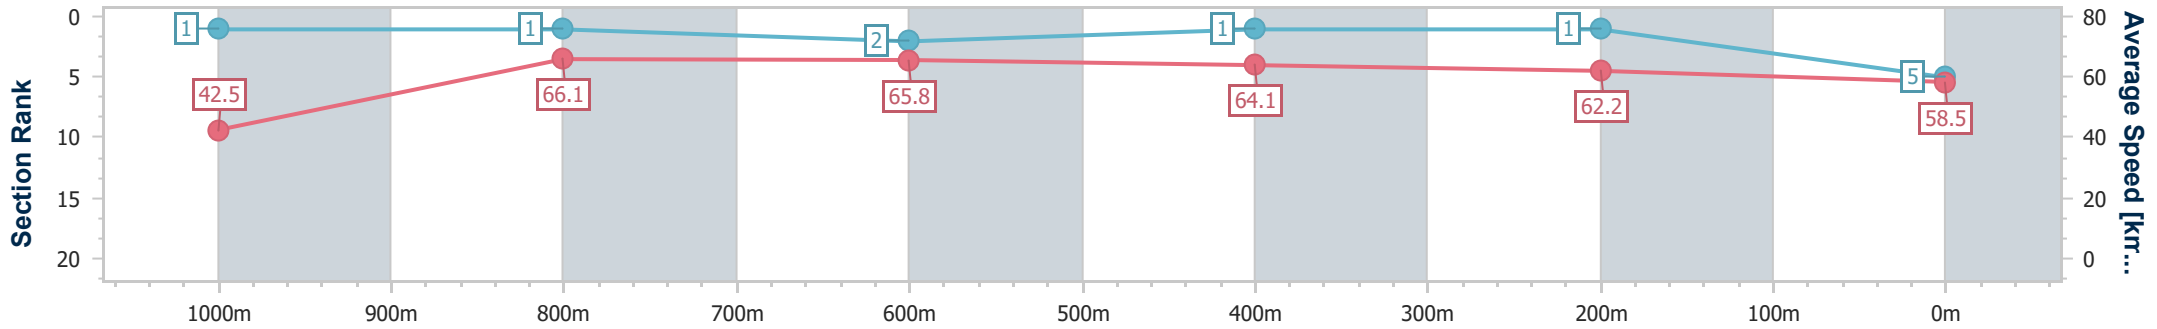

Horse/Jockey Name	Warrior Chief
Final Rank	5
Fastest Section Time (Section)	0:08.45 (Overall)
Top Speed [km/h] (Section)	68.4 (1000m)
Race State	Finished

Ipswich QLD Professional
Race 8: RAY WHITE IPSWICH RATINGS BAND 0 - 58 Handicap - 1100m

27 December 2024 - 17:55

Track Rating: Good 4, Weather: Fine, Rail Position: +7m Entire

Section	Overall	1000m	800m	600m	400m	200m
Section Times	1:05.22 [5] (0:08.45)	0:56.77 [1] (0:10.92)	0:45.85 [1] (0:10.88)	0:34.97 [2] (0:11.18)	0:23.79 [1] (0:11.51)	0:12.28 [1] (0:12.28)
Average Speed [km/h]	42.5	66.1	65.8	64.1	62.2	58.5
Top Speed [km/h]	63.9	68.4	67.6	65.1	63.5	61.4
Avg. Dist. to Rail [m]	4.2	0.7	0.6	1.6	0.9	1.0
Avg. Stride Freq. [Hz]	2.3	2.4	2.3	2.3	2.3	2.3
Avg. Stride Length [m]	5.3	7.6	7.8	7.7	7.4	7.2

- [ ] Ranking at each section and finish
- -.-.- No data available at this section
- NA No data available