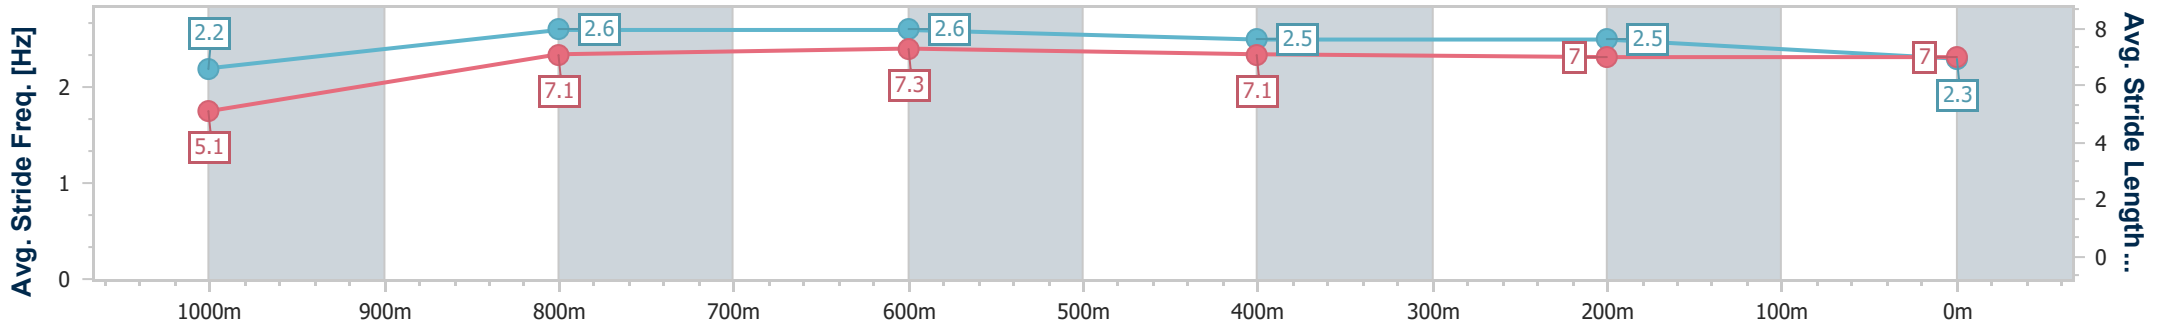

Horse/Jockey Name	Successful
Final Rank	6
Fastest Section Time (Section)	0:08.87 (Overall)
Top Speed [km/h] (Section)	68.1 (800m)
Race State	Finished

Ipswich QLD Professional
Race 8: RAY WHITE IPSWICH RATINGS BAND 0 - 58 Handicap - 1100m

27 December 2024 - 17:55

Track Rating: Good 4, Weather: Fine, Rail Position: +7m Entire

Section	Overall	1000m	800m	600m	400m	200m
Section Times	1:05.46 [6] (0:08.87)	0:56.59 [7] (0:10.92)	0:45.67 [6] (0:10.62)	0:35.05 [3] (0:11.24)	0:23.81 [5] (0:11.59)	0:12.22 [5] (0:12.22)
Average Speed [km/h]	40.8	65.6	67.4	63.6	62.0	58.9
Top Speed [km/h]	62.9	66.8	68.1	66.1	63.1	61.7
Avg. Dist. to Rail [m]	1.7	1.6	1.7	1.4	0.6	0.5
Avg. Stride Freq. [Hz]	2.2	2.6	2.6	2.5	2.5	2.3
Avg. Stride Length [m]	5.1	7.1	7.3	7.1	7.0	7.0

- [ ] Ranking at each section and finish
- -.-.- No data available at this section
- NA No data available