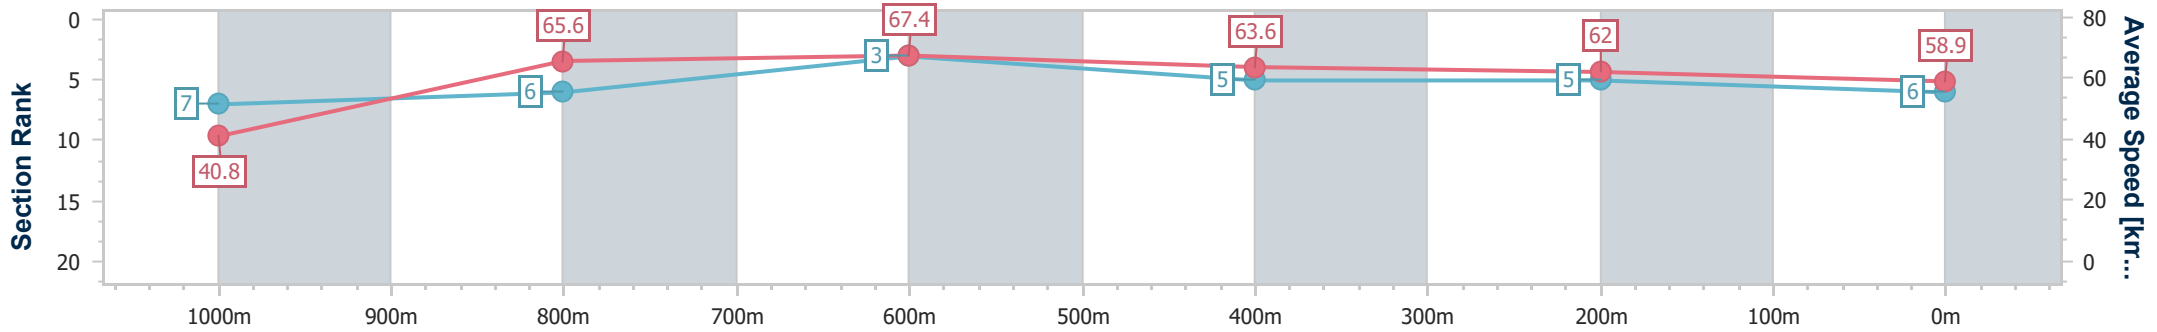

Horse/Jockey Name	Successful
Final Rank	6
Fastest Section Time (Section)	0:08.87 (Overall)
Top Speed [km/h] (Section)	68.1 (800m)
Race State	Finished

Ipswich QLD Professional
Race 8: RAY WHITE IPSWICH RATINGS BAND 0 - 58 Handicap - 1100m

27 December 2024 - 17:55

Track Rating: Good 4, Weather: Fine, Rail Position: +7m Entire

Section	Overall	1000m	800m	600m	400m	200m
Section Times	1:05.46 [6] (0:08.87)	0:56.59 [7] (0:10.92)	0:45.67 [6] (0:10.62)	0:35.05 [3] (0:11.24)	0:23.81 [5] (0:11.59)	0:12.22 [5] (0:12.22)
Average Speed [km/h]	40.8	65.6	67.4	63.6	62.0	58.9
Top Speed [km/h]	62.9	66.8	68.1	66.1	63.1	61.7
Avg. Dist. to Rail [m]	1.7	1.6	1.7	1.4	0.6	0.5
Avg. Stride Freq. [Hz]	2.2	2.6	2.6	2.5	2.5	2.3
Avg. Stride Length [m]	5.1	7.1	7.3	7.1	7.0	7.0

- [ ] Ranking at each section and finish
- -.-.- No data available at this section
- NA No data available