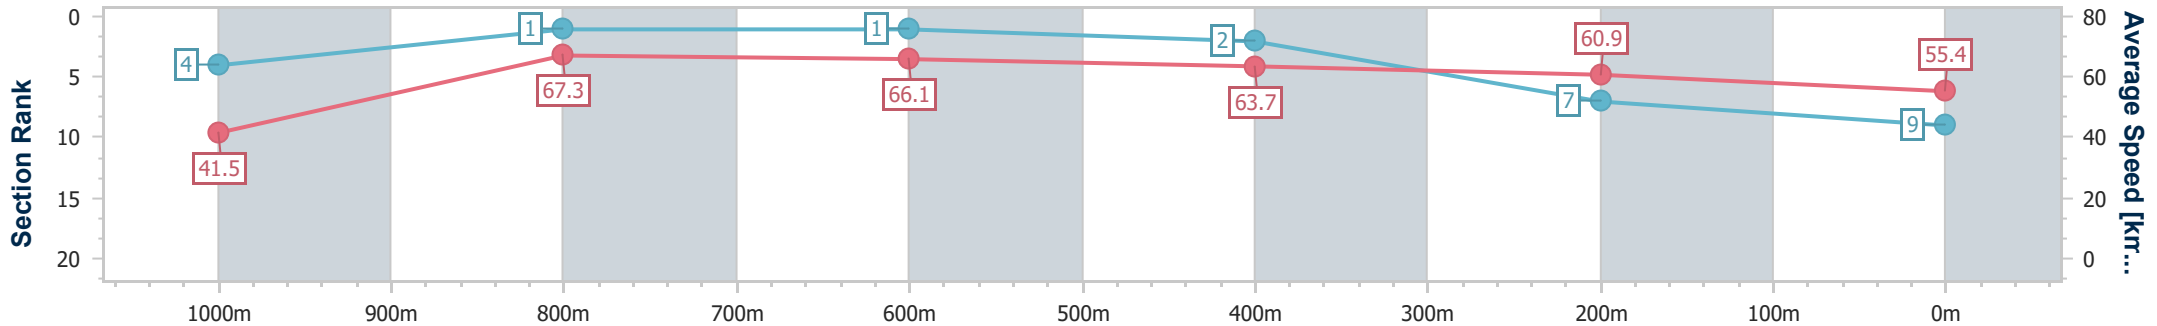

Horse/Jockey Name	Snowy Finn
Final Rank	9
Fastest Section Time (Section)	0:08.66 (Overall)
Top Speed [km/h] (Section)	68.8 (1000m)
Race State	Finished

Ipswich QLD Professional
Race 8: RAY WHITE IPSWICH RATINGS BAND 0 - 58 Handicap - 1100m

27 December 2024 - 17:55

Track Rating: Good 4, Weather: Fine, Rail Position: +7m Entire

Section	Overall	1000m	800m	600m	400m	200m
Section Times	1:06.38 [9] (0:08.66)	0:57.72 [4] (0:10.71)	0:47.01 [1] (0:10.85)	0:36.16 [1] (0:11.33)	0:24.83 [2] (0:11.88)	0:12.95 [7] (0:12.95)
Average Speed [km/h]	41.5	67.3	66.1	63.7	60.9	55.4
Top Speed [km/h]	65.2	68.8	67.1	65.7	62.8	58.9
Avg. Dist. to Rail [m]	6.9	1.2	0.6	0.7	1.1	1.9
Avg. Stride Freq. [Hz]	2.3	2.5	2.4	2.4	2.4	2.2
Avg. Stride Length [m]	5.2	7.6	7.7	7.5	7.1	7.0

- [ ] Ranking at each section and finish
- -.-.- No data available at this section
- NA No data available