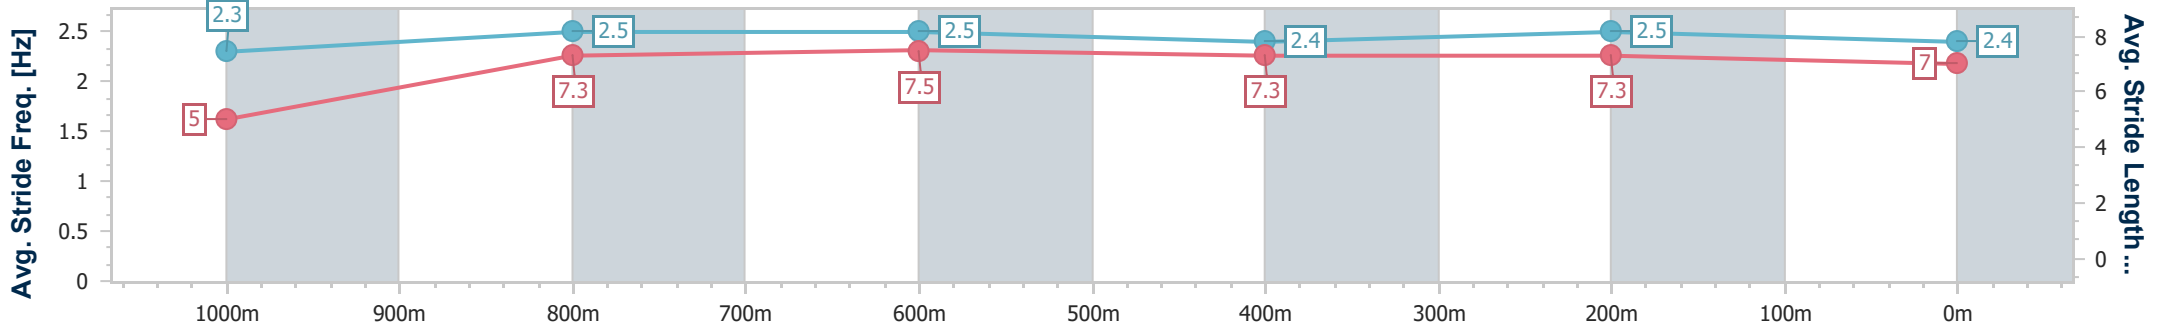

Horse/Jockey Name	Inspired Dream
Final Rank	4
Fastest Section Time (Section)	0:08.83 (Overall)
Top Speed [km/h] (Section)	67.5 (800m)
Race State	Finished

Ipswich QLD Professional
Race 8: RAY WHITE IPSWICH RATINGS BAND 0 - 58 Handicap - 1100m

27 December 2024 - 17:55

Track Rating: Good 4, Weather: Fine, Rail Position: +7m Entire

Section	Overall	1000m	800m	600m	400m	200m
Section Times	1:05.21 [4] (0:08.83)	0:56.38 [6] (0:11.07)	0:45.31 [8] (0:10.90)	0:34.41 [9] (0:11.37)	0:23.04 [9] (0:11.15)	0:11.89 [6] (0:11.89)
Average Speed [km/h]	40.9	65.4	66.5	63.3	64.8	60.3
Top Speed [km/h]	63.8	66.5	67.5	65.7	65.7	63.9
Avg. Dist. to Rail [m]	9.2	3.2	1.2	0.2	1.1	1.9
Avg. Stride Freq. [Hz]	2.3	2.5	2.5	2.4	2.5	2.4
Avg. Stride Length [m]	5.0	7.3	7.5	7.3	7.3	7.0

- [ ] Ranking at each section and finish
- -.-.- No data available at this section
- NA No data available