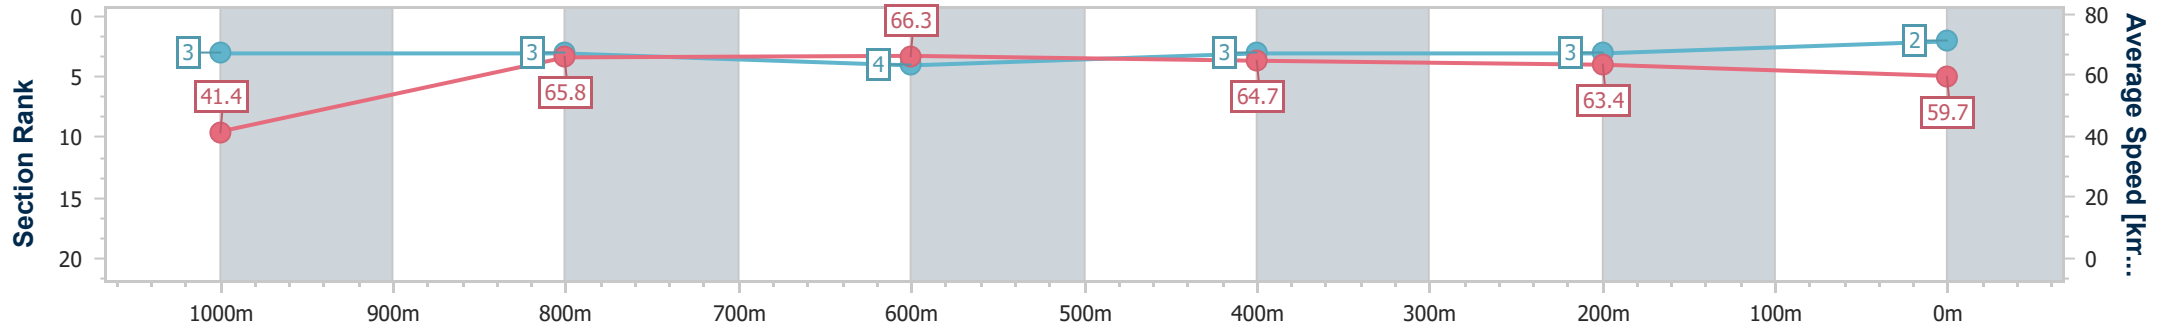

Horse/Jockey Name	Shapin Power
Final Rank	2
Fastest Section Time (Section)	0:08.65 (Overall)
Top Speed [km/h] (Section)	67.5 (800m)
Race State	Finished

Ipswich QLD Professional
Race 8: RAY WHITE IPSWICH RATINGS BAND 0 - 58 Handicap - 1100m

27 December 2024 - 17:55

Track Rating: Good 4, Weather: Fine, Rail Position: +7m Entire

Section	Overall	1000m	800m	600m	400m	200m
Section Times	1:05.04 [2] (0:08.65)	0:56.39 [3] (0:10.98)	0:45.41 [3] (0:10.81)	0:34.60 [4] (0:11.15)	0:23.45 [3] (0:11.37)	0:12.08 [3] (0:12.08)
Average Speed [km/h]	41.4	65.8	66.3	64.7	63.4	59.7
Top Speed [km/h]	63.3	66.6	67.5	65.6	64.7	62.4
Avg. Dist. to Rail [m]	2.1	0.3	0.7	0.7	0.6	1.5
Avg. Stride Freq. [Hz]	2.2	2.4	2.4	2.4	2.4	2.3
Avg. Stride Length [m]	5.4	7.6	7.8	7.6	7.5	7.3

- [ ] Ranking at each section and finish
- -.-.- No data available at this section
- NA No data available