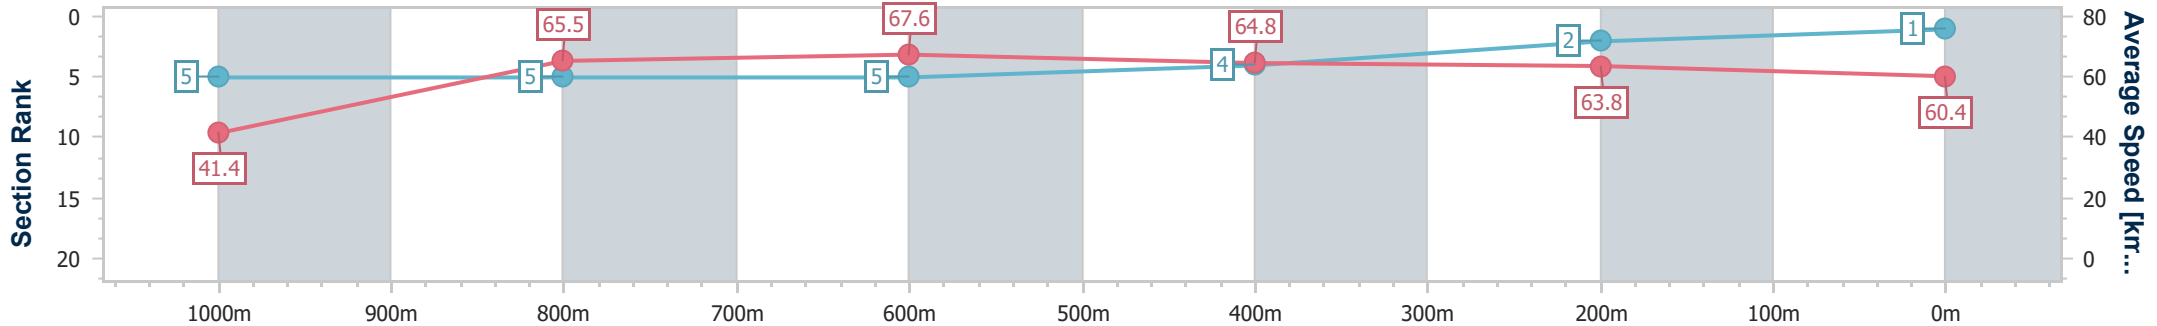

Horse/Jockey Name	Vast Kama
Final Rank	1
Fastest Section Time (Section)	0:08.71 (Overall)
Top Speed [km/h] (Section)	68.5 (800m)
Race State	Finished

Ipswich QLD Professional
Race 8: RAY WHITE IPSWICH RATINGS BAND 0 - 58 Handicap - 1100m

27 December 2024 - 17:55

Track Rating: Good 4, Weather: Fine, Rail Position: +7m Entire

Section	Overall	1000m	800m	600m	400m	200m
Section Times	1:04.89 [1] (0:08.71)	0:56.18 [5] (0:11.05)	0:45.13 [5] (0:10.69)	0:34.44 [5] (0:11.15)	0:23.29 [4] (0:11.35)	0:11.94 [2] (0:11.94)
Average Speed [km/h]	41.4	65.5	67.6	64.8	63.8	60.4
Top Speed [km/h]	64.0	68.4	68.5	66.2	66.0	62.7
Avg. Dist. to Rail [m]	11.0	4.1	0.7	1.0	2.0	2.8
Avg. Stride Freq. [Hz]	2.3	2.5	2.5	2.4	2.4	2.3
Avg. Stride Length [m]	5.1	7.3	7.6	7.5	7.3	7.3

- [ ] Ranking at each section and finish
- -.-.- No data available at this section
- NA No data available