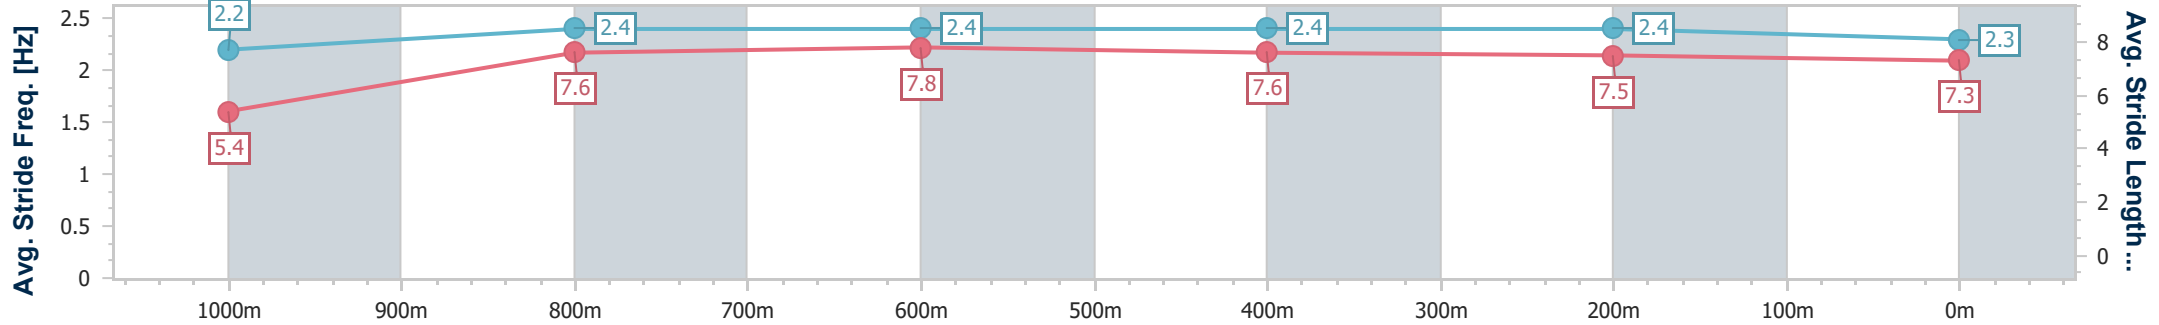

Horse/Jockey Name	Shapin Power
Final Rank	2
Fastest Section Time (Section)	0:08.65 (Overall)
Top Speed [km/h] (Section)	67.5 (800m)
Race State	Finished

Ipswich QLD Professional
Race 8: RAY WHITE IPSWICH RATINGS BAND 0 - 58 Handicap - 1100m

27 December 2024 - 17:55

Track Rating: Good 4, Weather: Fine, Rail Position: +7m Entire

Section	Overall	1000m	800m	600m	400m	200m
Section Times	1:05.04 [2] (0:08.65)	0:56.39 [3] (0:10.98)	0:45.41 [3] (0:10.81)	0:34.60 [4] (0:11.15)	0:23.45 [3] (0:11.37)	0:12.08 [3] (0:12.08)
Average Speed [km/h]	41.4	65.8	66.3	64.7	63.4	59.7
Top Speed [km/h]	63.3	66.6	67.5	65.6	64.7	62.4
Avg. Dist. to Rail [m]	2.1	0.3	0.7	0.7	0.6	1.5
Avg. Stride Freq. [Hz]	2.2	2.4	2.4	2.4	2.4	2.3
Avg. Stride Length [m]	5.4	7.6	7.8	7.6	7.5	7.3

- [ ] Ranking at each section and finish
- -.-.- No data available at this section
- NA No data available