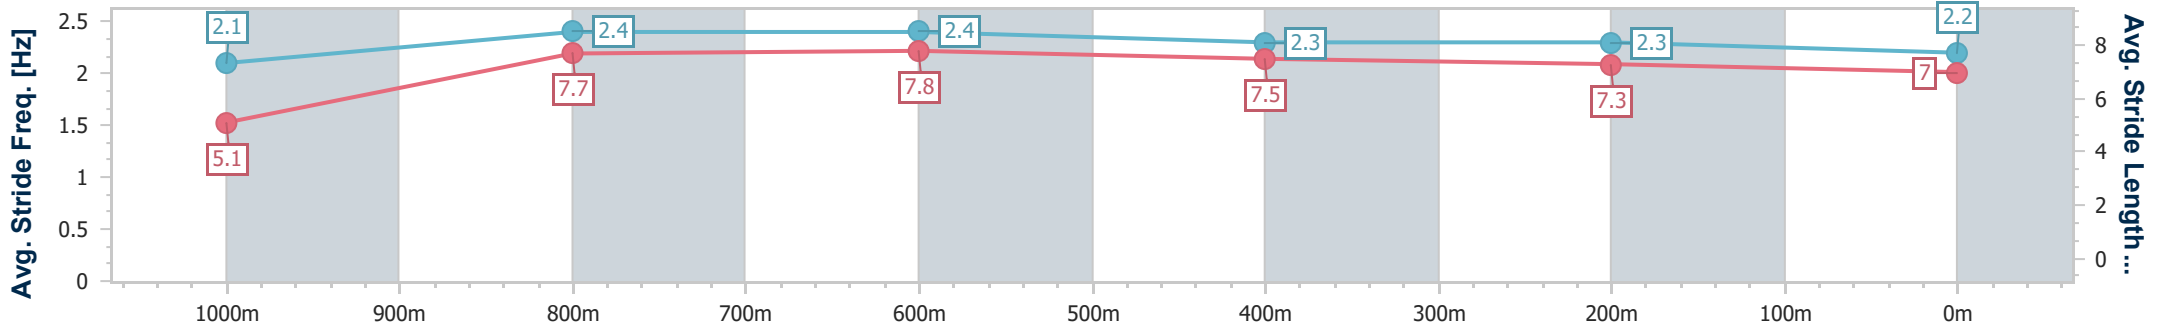

Horse/Jockey Name	All England
Final Rank	10
Fastest Section Time (Section)	0:09.29 (Overall)
Top Speed [km/h] (Section)	67.8 (800m)
Race State	Finished

Ipswich QLD Professional
Race 8: RAY WHITE IPSWICH RATINGS BAND 0 - 58 Handicap - 1100m

27 December 2024 - 17:55

Track Rating: Good 4, Weather: Fine, Rail Position: +7m Entire

Section	Overall	1000m	800m	600m	400m	200m
Section Times	1:06.41 [10] (0:09.29)	0:57.12 [11] (0:10.81)	0:46.31 [10] (0:10.64)	0:35.67 [8] (0:11.27)	0:24.40 [8] (0:11.72)	0:12.68 [10] (0:12.68)
Average Speed [km/h]	38.8	66.5	67.4	63.5	61.5	56.6
Top Speed [km/h]	63.6	67.4	67.8	66.3	62.9	59.5
Avg. Dist. to Rail [m]	8.7	0.7	1.4	1.3	0.4	0.4
Avg. Stride Freq. [Hz]	2.1	2.4	2.4	2.3	2.3	2.2
Avg. Stride Length [m]	5.1	7.7	7.8	7.5	7.3	7.0

- [ ] Ranking at each section and finish
- -.-.- No data available at this section
- NA No data available