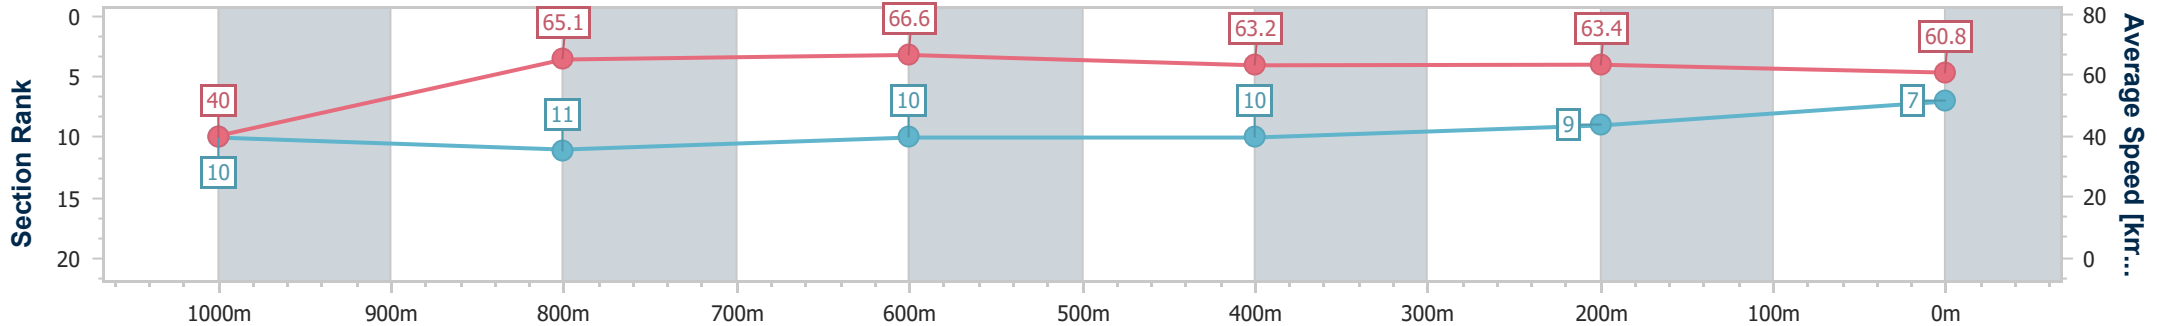

Horse/Jockey Name	Reign Of Power
Final Rank	7
Fastest Section Time (Section)	0:09.01 (Overall)
Top Speed [km/h] (Section)	67.4 (1000m)
Race State	Finished

Ipswich QLD Professional
Race 8: RAY WHITE IPSWICH RATINGS BAND 0 - 58 Handicap - 1100m

27 December 2024 - 17:55

Track Rating: Good 4, Weather: Fine, Rail Position: +7m Entire

Section	Overall	1000m	800m	600m	400m	200m
Section Times	1:05.46 [7] (0:09.01)	0:56.45 [10] (0:11.09)	0:45.36 [11] (0:10.78)	0:34.58 [10] (0:11.36)	0:23.22 [10] (0:11.40)	0:11.82 [9] (0:11.82)
Average Speed [km/h]	40.0	65.1	66.6	63.2	63.4	60.8
Top Speed [km/h]	60.5	67.4	67.4	66.8	63.7	63.6
Avg. Dist. to Rail [m]	7.5	1.2	1.2	0.8	1.8	4.5
Avg. Stride Freq. [Hz]	2.1	2.4	2.4	2.3	2.3	2.2
Avg. Stride Length [m]	5.3	7.7	7.8	7.5	7.6	7.5

- [ ] Ranking at each section and finish
- -.-.- No data available at this section
- NA No data available