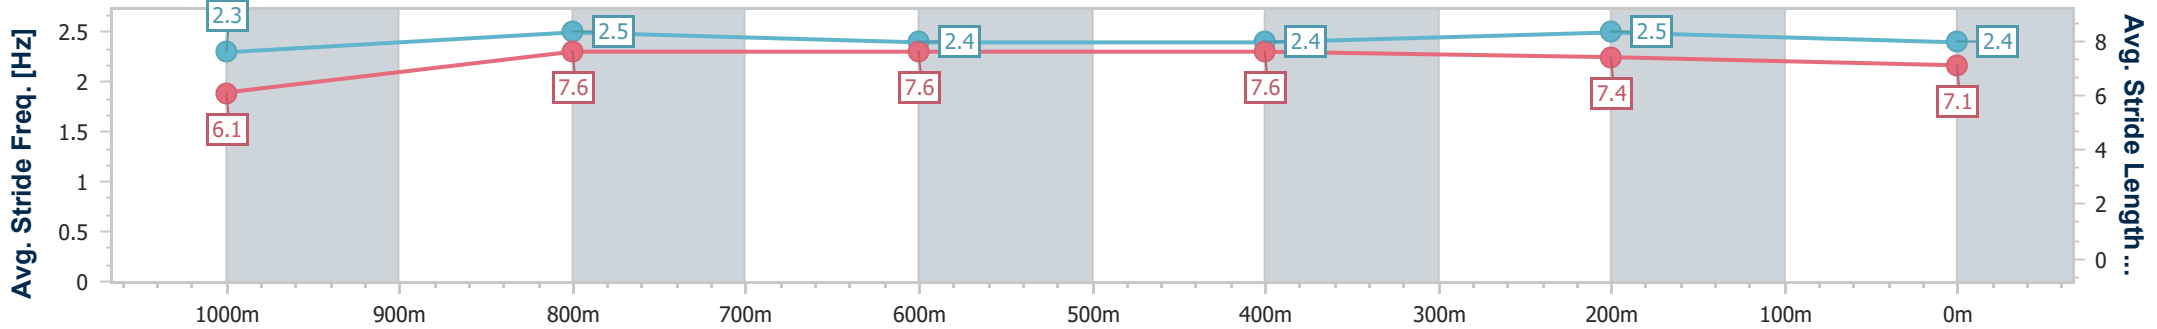

Eagle Farm QLD Professional

Race 5: DOREEN BIRD BENCHMARK 78 Handicap - 1200m

28 December 2024 - 14:37

Track Rating: Good 4, Weather: Fine, Rail Position: +6.5m 1000m-400m; +6m Remainder

BRISBANE RACING CLUB

Section	Overall	1000m	800m	600m	400m	200m
Section Times	1:09.67 [6] (0:14.36)	0:55.31 [10] (0:10.72)	0:44.59 [10] (0:11.17)	0:33.42 [10] (0:10.86)	0:22.56 [10] (0:10.69)	0:11.87 [7] (0:11.87)
Average Speed [km/h]	50.4	68.0	65.1	66.6	67.3	60.6
Top Speed [km/h]	67.1	68.9	66.4	67.9	68.3	63.8
Avg. Dist. to Rail [m]	3.1	2.7	2.2	0.8	0.7	0.5
Avg. Stride Freq. [Hz]	2.3	2.5	2.4	2.4	2.5	2.4
Avg. Stride Length [m]	6.1	7.6	7.6	7.6	7.4	7.1