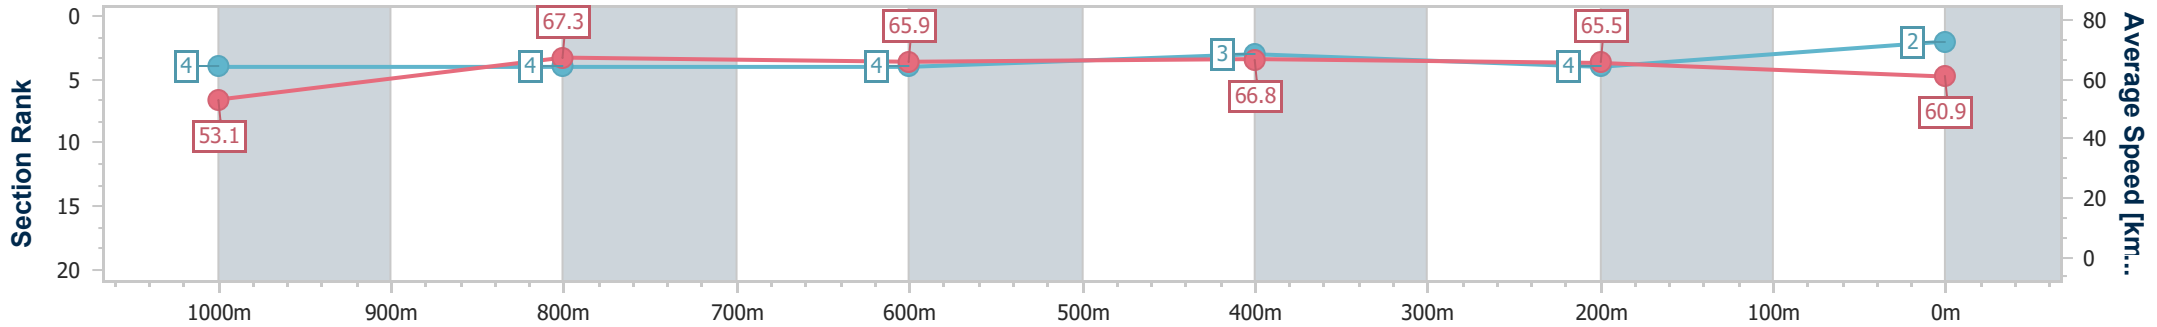

Eagle Farm QLD Professional

Race 5: DOREEN BIRD BENCHMARK 78 Handicap - 1200m

28 December 2024 - 14:37

Track Rating: Good 4, Weather: Fine, Rail Position: +6.5m 1000m-400m; +6m Remainder

BRISBANE RACING CLUB

Section	Overall	1000m	800m	600m	400m	200m
Section Times	1:09.18 [2] (0:13.59)	0:55.59 [4] (0:10.90)	0:44.69 [4] (0:11.04)	0:33.65 [4] (0:10.84)	0:22.81 [3] (0:11.00)	0:11.81 [4] (0:11.81)
Average Speed [km/h]	53.1	67.3	65.9	66.8	65.5	60.9
Top Speed [km/h]	66.3	68.9	66.7	69.2	68.9	65.0
Avg. Dist. to Rail [m]	4.9	3.4	2.2	1.3	1.8	1.1
Avg. Stride Freq. [Hz]	2.2	2.3	2.3	2.4	2.4	2.3
Avg. Stride Length [m]	6.6	7.9	8.0	7.9	7.5	7.2