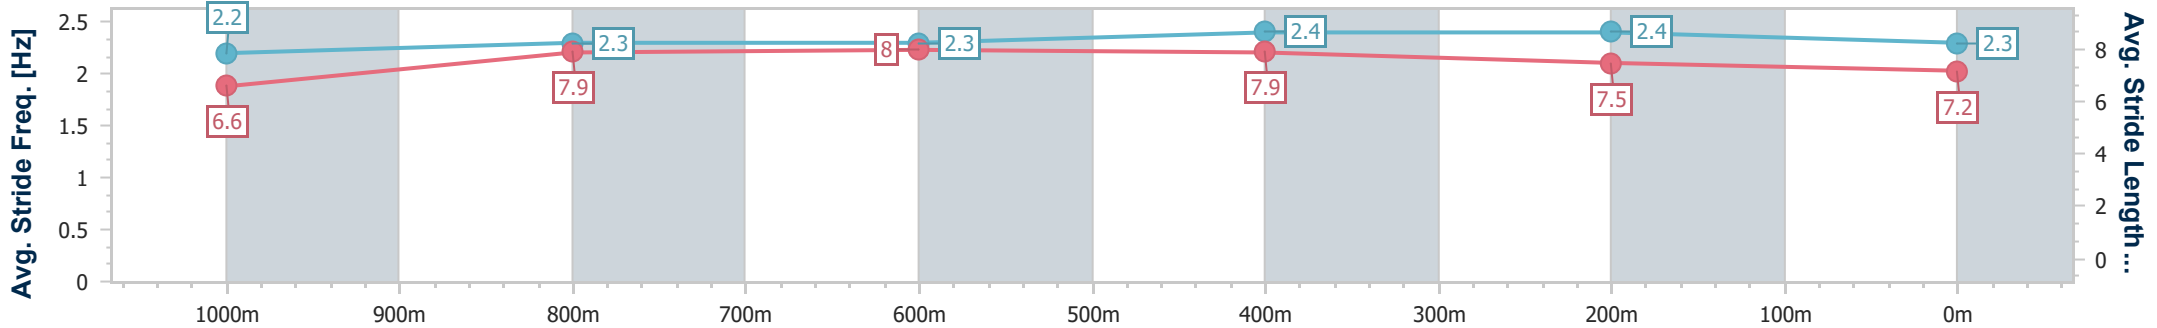

Section	Overall	1000m	800m	600m	400m	200m
Section Times	1:09.18 [2] (0:13.59)	0:55.59 [4] (0:10.90)	0:44.69 [4] (0:11.04)	0:33.65 [4] (0:10.84)	0:22.81 [3] (0:11.00)	0:11.81 [4] (0:11.81)
Average Speed [km/h]	53.1	67.3	65.9	66.8	65.5	60.9
Top Speed [km/h]	66.3	68.9	66.7	69.2	68.9	65.0
Avg. Dist. to Rail [m]	4.9	3.4	2.2	1.3	1.8	1.1
Avg. Stride Freq. [Hz]	2.2	2.3	2.3	2.4	2.4	2.3
Avg. Stride Length [m]	6.6	7.9	8.0	7.9	7.5	7.2