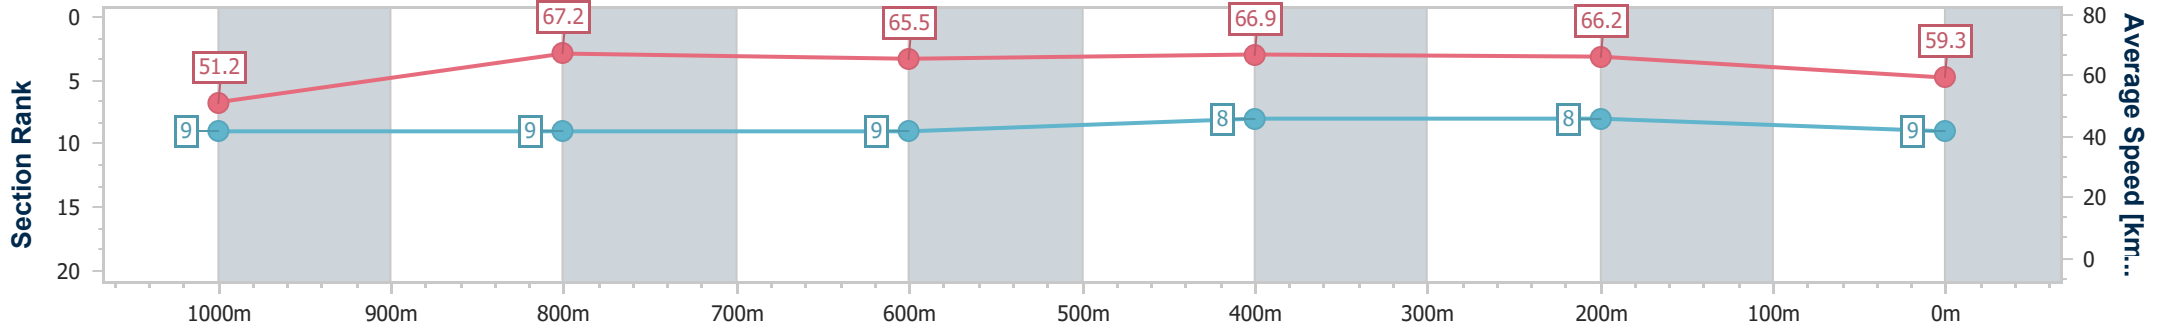

- [ ] Ranking at each section and finish
- .-.- No data available at this section
- NA No data available

Horse/Jockey Name	Blue Spinel
Final Rank	9
Fastest Section Time (Section)	0:10.86 (1000m)
Top Speed [km/h] (Section)	68.2 (1000m)
Race State	Finished

Eagle Farm QLD Professional

Race 5: DOREEN BIRD BENCHMARK 78 Handicap - 1200m

28 December 2024 - 14:37

Track Rating: Good 4, Weather: Fine, Rail Position: +6.5m 1000m-400m; +6m Remainder

BRISBANE RACING CLUB

Section	Overall	1000m	800m	600m	400m	200m
Section Times	1:09.93 [9] (0:14.07)	0:55.86 [9] (0:10.86)	0:45.00 [9] (0:11.11)	0:33.89 [9] (0:10.88)	0:23.01 [8] (0:10.89)	0:12.12 [8] (0:12.12)
Average Speed [km/h]	51.2	67.2	65.5	66.9	66.2	59.3
Top Speed [km/h]	66.2	68.2	66.7	68.1	67.4	63.7
Avg. Dist. to Rail [m]	6.8	2.8	2.3	2.2	3.9	5.1
Avg. Stride Freq. [Hz]	2.4	2.4	2.4	2.5	2.5	2.4
Avg. Stride Length [m]	6.0	7.6	7.6	7.5	7.3	6.9