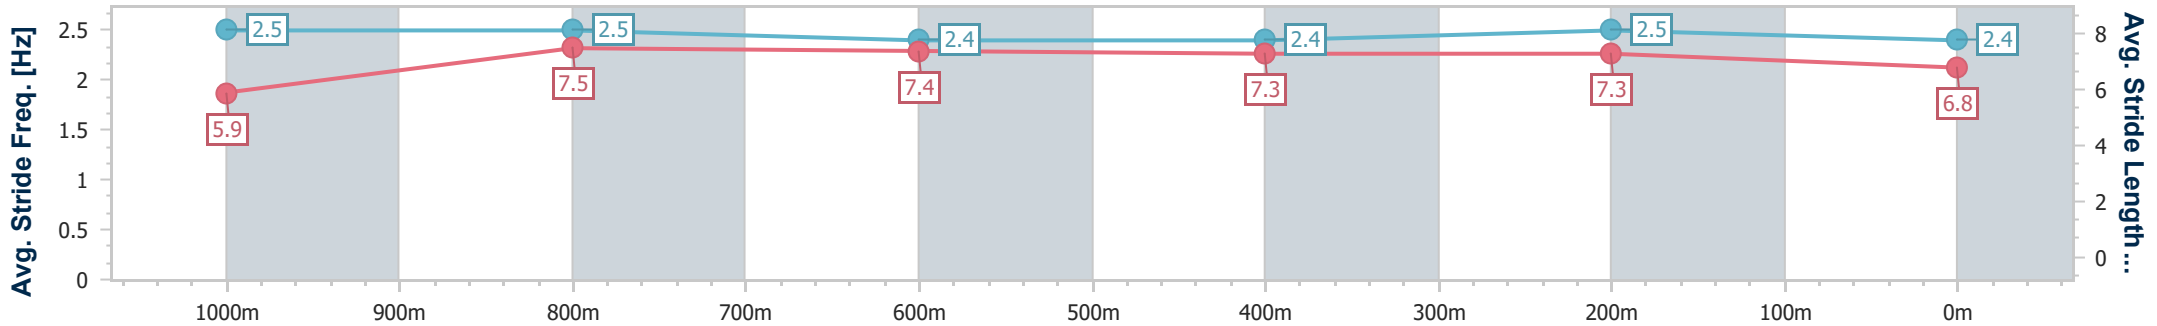

### Eagle Farm QLD Professional

Race 5: DOREEN BIRD BENCHMARK 78 Handicap - 1200m

28 December 2024 - 14:37

Track Rating: Good 4, Weather: Fine, Rail Position: +6.5m 1000m-400m; +6m Remainder

BRISBANE RACING CLUB

Section	Overall	1000m	800m	600m	400m	200m
Section Times	1:09.28 [3] (0:13.31)	0:55.97 [1] (0:10.92)	0:45.05 [2] (0:10.86)	0:34.19 [2] (0:11.01)	0:23.18 [2] (0:11.01)	0:12.17 [1] (0:12.17)
Average Speed [km/h]	54.4	67.0	66.3	65.1	65.4	59.3
Top Speed [km/h]	68.8	68.7	67.0	66.7	66.8	62.8
Avg. Dist. to Rail [m]	9.1	2.7	0.4	0.6	1.8	1.8
Avg. Stride Freq. [Hz]	2.5	2.5	2.4	2.4	2.5	2.4
Avg. Stride Length [m]	5.9	7.5	7.4	7.3	7.3	6.8