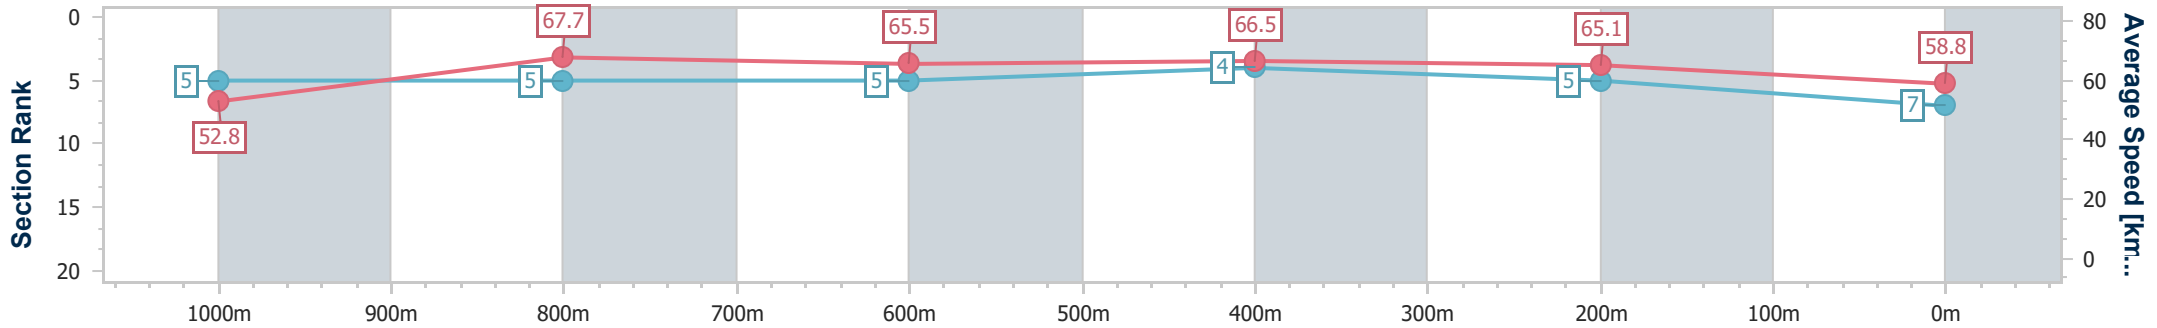

### Eagle Farm QLD Professional

Race 5: DOREEN BIRD BENCHMARK 78 Handicap - 1200m

28 December 2024 - 14:37

Track Rating: Good 4, Weather: Fine, Rail Position: +6.5m 1000m-400m; +6m Remainder

BRISBANE RACING CLUB

Section	Overall	1000m	800m	600m	400m	200m
Section Times	1:09.86 [7] (0:13.67)	0:56.19 [5] (0:10.88)	0:45.31 [5] (0:11.13)	0:34.18 [5] (0:10.83)	0:23.35 [4] (0:11.10)	0:12.25 [5] (0:12.25)
Average Speed [km/h]	52.8	67.7	65.5	66.5	65.1	58.8
Top Speed [km/h]	67.8	69.4	65.8	68.0	67.4	62.7
Avg. Dist. to Rail [m]	1.8	3.9	3.1	1.1	1.6	2.1
Avg. Stride Freq. [Hz]	2.2	2.2	2.2	2.3	2.3	2.2
Avg. Stride Length [m]	6.7	8.4	8.3	8.2	7.8	7.6