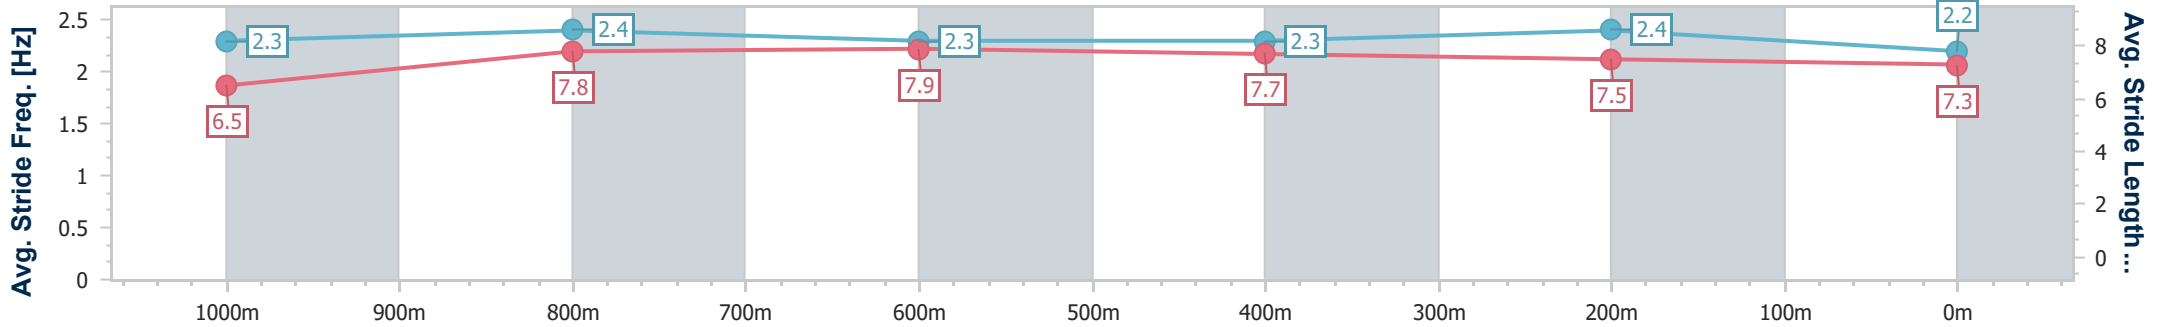

Eagle Farm QLD Professional

Race 5: DOREEN BIRD BENCHMARK 78 Handicap - 1200m

28 December 2024 - 14:37

Track Rating: Good 4, Weather: Fine, Rail Position: +6.5m 1000m-400m; +6m Remainder

BRISBANE RACING CLUB

Section	Overall	1000m	800m	600m	400m	200m
Section Times	1:09.45 [4] (0:13.34)	0:56.11 [2] (0:10.87)	0:45.24 [1] (0:10.86)	0:34.38 [1] (0:11.01)	0:23.37 [1] (0:11.15)	0:12.22 [2] (0:12.22)
Average Speed [km/h]	54.2	67.1	66.1	65.2	64.9	58.8
Top Speed [km/h]	68.9	69.1	67.9	66.0	66.0	63.0
Avg. Dist. to Rail [m]	6.8	2.3	0.5	0.3	2.7	2.7
Avg. Stride Freq. [Hz]	2.3	2.4	2.3	2.3	2.4	2.2
Avg. Stride Length [m]	6.5	7.8	7.9	7.7	7.5	7.3