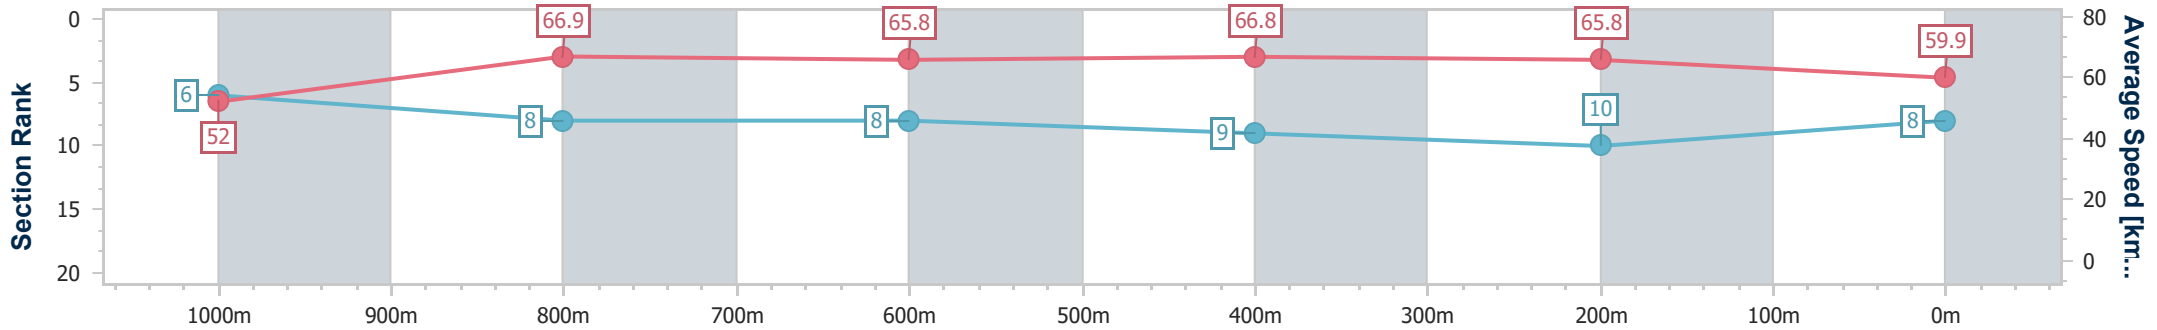

### Eagle Farm QLD Professional

Race 5: DOREEN BIRD BENCHMARK 78 Handicap - 1200m

28 December 2024 - 14:37

Track Rating: Good 4, Weather: Fine, Rail Position: +6.5m 1000m-400m; +6m Remainder

BRISBANE RACING CLUB

Section	Overall	1000m	800m	600m	400m	200m
Section Times	1:09.91 [8] (0:13.85)	0:56.06 [6] (0:11.02)	0:45.04 [8] (0:11.12)	0:33.92 [8] (0:10.96)	0:22.96 [9] (0:10.95)	0:12.01 [10] (0:12.01)
Average Speed [km/h]	52.0	66.9	65.8	66.8	65.8	59.9
Top Speed [km/h]	66.0	67.7	66.8	67.2	67.0	64.2
Avg. Dist. to Rail [m]	5.6	4.0	4.1	3.2	5.0	5.6
Avg. Stride Freq. [Hz]	2.2	2.3	2.2	2.3	2.3	2.2
Avg. Stride Length [m]	6.4	8.0	8.3	8.1	8.0	7.6