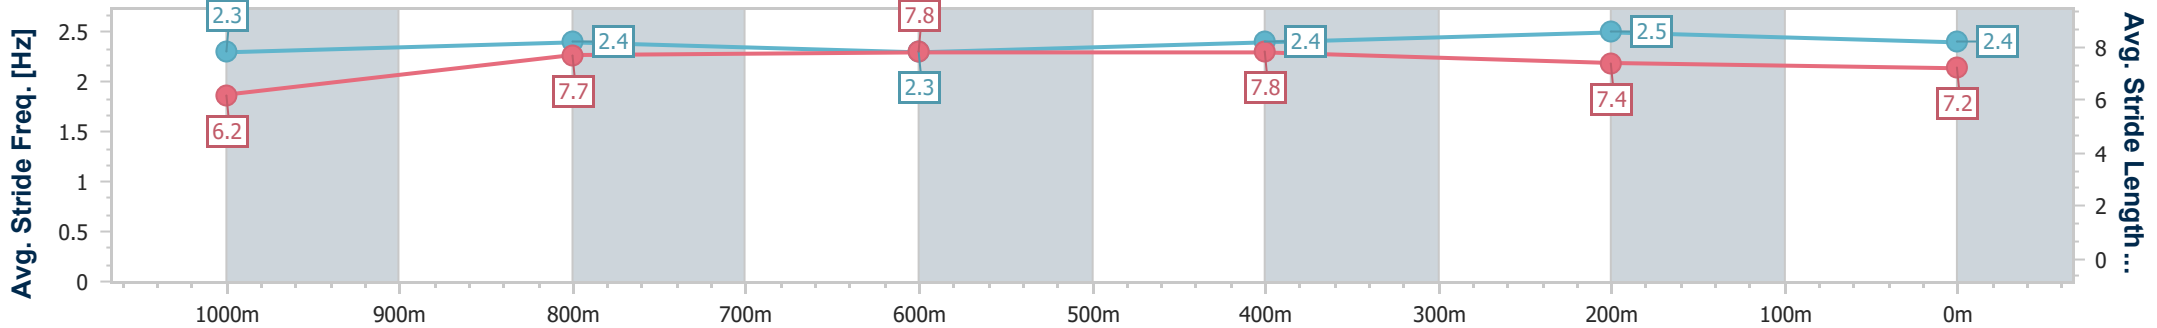

Section	Overall	1000m	800m	600m	400m	200m
Section Times	1:09.09 [1] (0:13.89)	0:55.20 [7] (0:10.83)	0:44.37 [6] (0:11.10)	0:33.27 [6] (0:10.90)	0:22.37 [6] (0:10.63)	0:11.74 [3] (0:11.74)
Average Speed [km/h]	51.8	67.3	65.7	67.1	67.7	61.4
Top Speed [km/h]	67.3	68.0	66.9	68.6	69.7	66.8
Avg. Dist. to Rail [m]	2.3	2.4	2.7	3.5	5.9	5.3
Avg. Stride Freq. [Hz]	2.3	2.4	2.3	2.4	2.5	2.4
Avg. Stride Length [m]	6.2	7.7	7.8	7.8	7.4	7.2