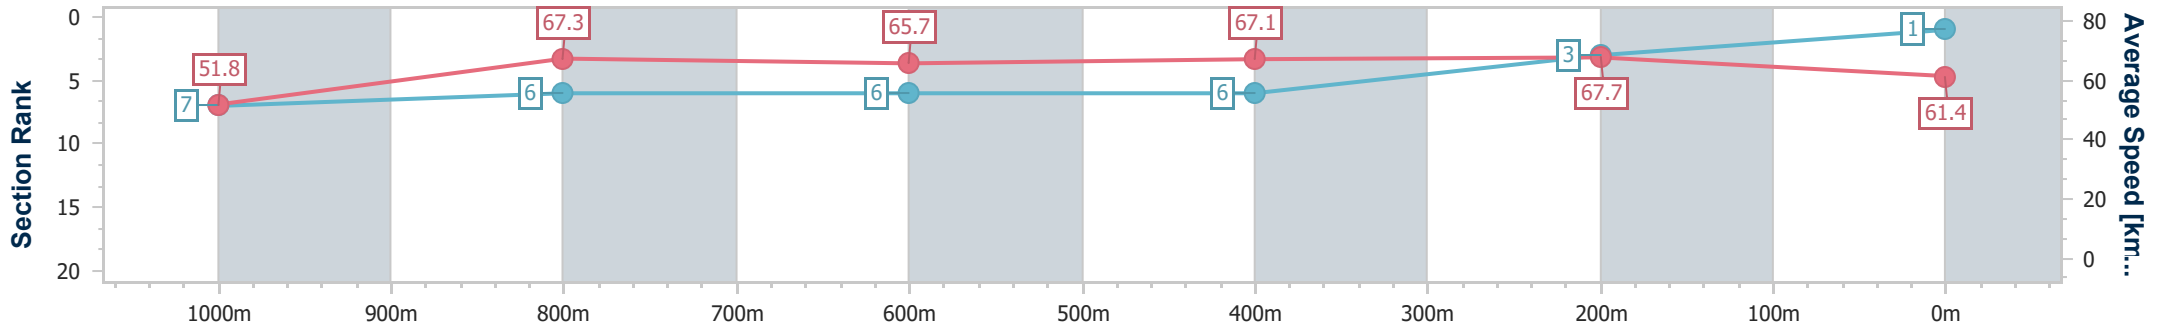

Section	Overall	1000m	800m	600m	400m	200m
Section Times	1:09.09 [1] (0:13.89)	0:55.20 [7] (0:10.83)	0:44.37 [6] (0:11.10)	0:33.27 [6] (0:10.90)	0:22.37 [6] (0:10.63)	0:11.74 [3] (0:11.74)
Average Speed [km/h]	51.8	67.3	65.7	67.1	67.7	61.4
Top Speed [km/h]	67.3	68.0	66.9	68.6	69.7	66.8
Avg. Dist. to Rail [m]	2.3	2.4	2.7	3.5	5.9	5.3
Avg. Stride Freq. [Hz]	2.3	2.4	2.3	2.4	2.5	2.4
Avg. Stride Length [m]	6.2	7.7	7.8	7.8	7.4	7.2