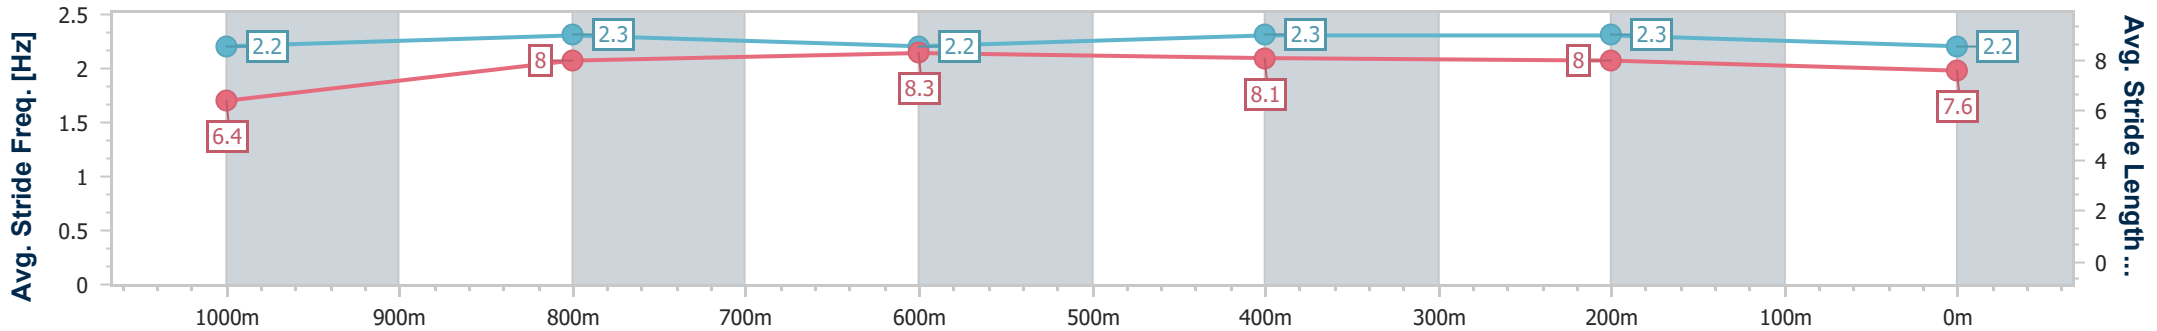

### Eagle Farm QLD Professional

Race 5: DOREEN BIRD BENCHMARK 78 Handicap - 1200m

28 December 2024 - 14:37

Track Rating: Good 4, Weather: Fine, Rail Position: +6.5m 1000m-400m; +6m Remainder

BRISBANE RACING CLUB

Section	Overall	1000m	800m	600m	400m	200m
Section Times	1:09.91 [8] (0:13.85)	0:56.06 [6] (0:11.02)	0:45.04 [8] (0:11.12)	0:33.92 [8] (0:10.96)	0:22.96 [9] (0:10.95)	0:12.01 [10] (0:12.01)
Average Speed [km/h]	52.0	66.9	65.8	66.8	65.8	59.9
Top Speed [km/h]	66.0	67.7	66.8	67.2	67.0	64.2
Avg. Dist. to Rail [m]	5.6	4.0	4.1	3.2	5.0	5.6
Avg. Stride Freq. [Hz]	2.2	2.3	2.2	2.3	2.3	2.2
Avg. Stride Length [m]	6.4	8.0	8.3	8.1	8.0	7.6