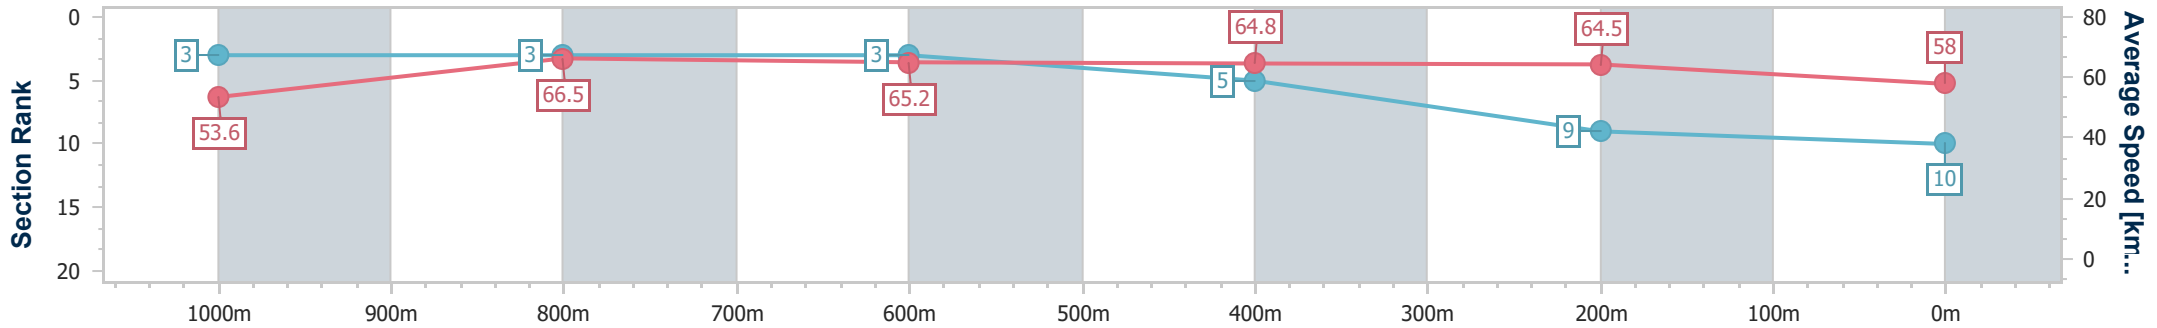

- [ ] Ranking at each section and finish
- .-.- No data available at this section
- NA No data available

Horse/Jockey Name	Pervade
Final Rank	10
Fastest Section Time (Section)	0:10.93 (1000m)
Top Speed [km/h] (Section)	68.8 (1000m)
Race State	Finished

### Eagle Farm QLD Professional

Race 5: DOREEN BIRD BENCHMARK 78 Handicap - 1200m

28 December 2024 - 14:37

Track Rating: Good 4, Weather: Fine, Rail Position: +6.5m 1000m-400m; +6m Remainder

BRISBANE RACING CLUB

Section	Overall	1000m	800m	600m	400m	200m
Section Times	1:10.25 [10] (0:13.47)	0:56.78 [3] (0:10.93)	0:45.85 [3] (0:11.09)	0:34.76 [3] (0:11.17)	0:23.59 [5] (0:11.18)	0:12.41 [9] (0:12.41)
Average Speed [km/h]	53.6	66.5	65.2	64.8	64.5	58.0
Top Speed [km/h]	68.0	68.8	66.8	65.9	66.5	62.1
Avg. Dist. to Rail [m]	3.0	1.7	1.6	1.2	1.3	2.9
Avg. Stride Freq. [Hz]	2.4	2.5	2.4	2.5	2.5	2.4
Avg. Stride Length [m]	6.1	7.4	7.4	7.2	7.1	6.7