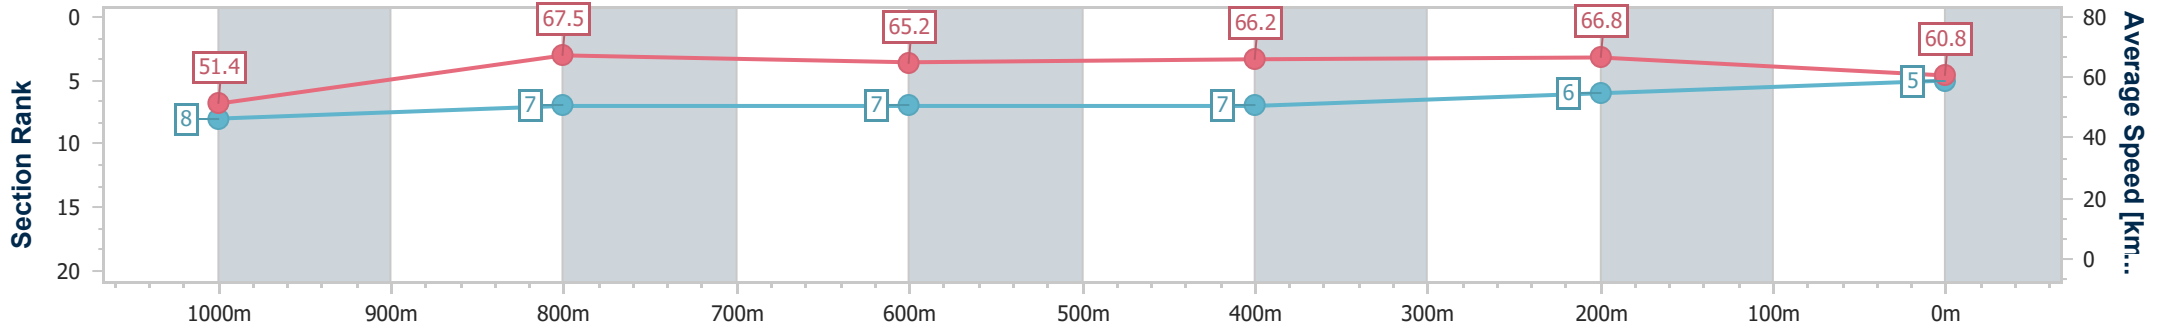

Eagle Farm QLD Professional

Race 5: DOREEN BIRD BENCHMARK 78 Handicap - 1200m

28 December 2024 - 14:37

Track Rating: Good 4, Weather: Fine, Rail Position: +6.5m 1000m-400m; +6m Remainder

BRISBANE RACING CLUB

Section	Overall	1000m	800m	600m	400m	200m
Section Times	1:09.59 [5] (0:14.02)	0:55.57 [8] (0:10.84)	0:44.73 [7] (0:11.12)	0:33.61 [7] (0:10.94)	0:22.67 [7] (0:10.79)	0:11.88 [6] (0:11.88)
Average Speed [km/h]	51.4	67.5	65.2	66.2	66.8	60.8
Top Speed [km/h]	66.6	68.6	66.3	67.0	68.4	63.8
Avg. Dist. to Rail [m]	3.0	2.6	2.1	1.2	2.3	0.9
Avg. Stride Freq. [Hz]	2.3	2.4	2.3	2.4	2.4	2.3
Avg. Stride Length [m]	6.3	7.7	7.8	7.8	7.6	7.3