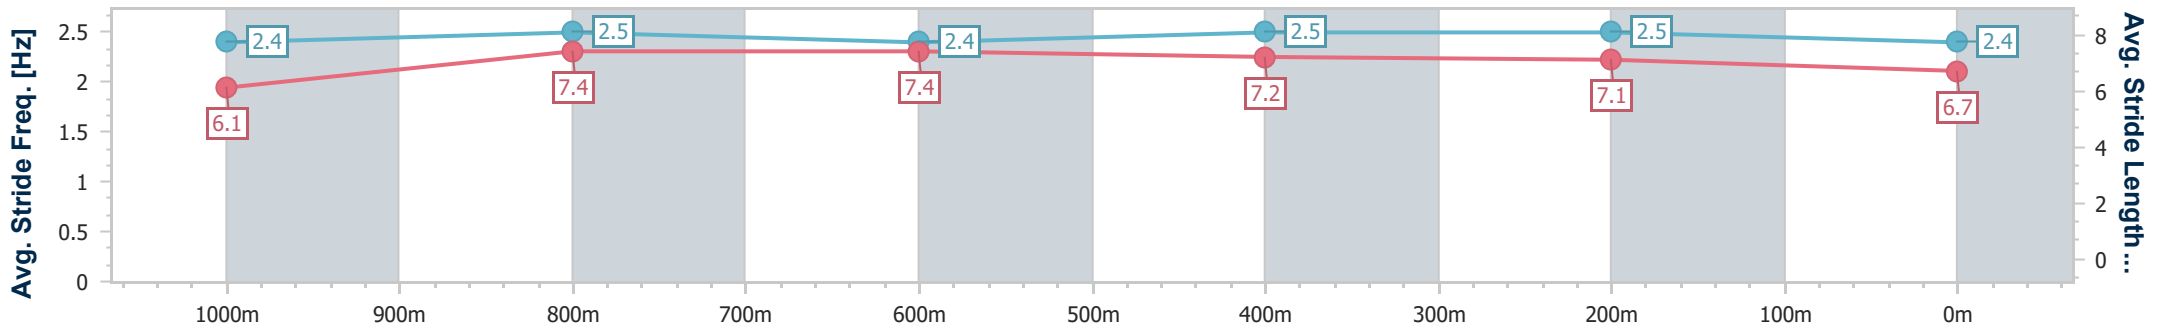

- [ ] Ranking at each section and finish
- .-.- No data available at this section
- NA No data available

Horse/Jockey Name	Pervade
Final Rank	10
Fastest Section Time (Section)	0:10.93 (1000m)
Top Speed [km/h] (Section)	68.8 (1000m)
Race State	Finished

### Eagle Farm QLD Professional

Race 5: DOREEN BIRD BENCHMARK 78 Handicap - 1200m

28 December 2024 - 14:37

Track Rating: Good 4, Weather: Fine, Rail Position: +6.5m 1000m-400m; +6m Remainder

BRISBANE RACING CLUB

Section	Overall	1000m	800m	600m	400m	200m
Section Times	1:10.25 [10] (0:13.47)	0:56.78 [3] (0:10.93)	0:45.85 [3] (0:11.09)	0:34.76 [3] (0:11.17)	0:23.59 [5] (0:11.18)	0:12.41 [9] (0:12.41)
Average Speed [km/h]	53.6	66.5	65.2	64.8	64.5	58.0
Top Speed [km/h]	68.0	68.8	66.8	65.9	66.5	62.1
Avg. Dist. to Rail [m]	3.0	1.7	1.6	1.2	1.3	2.9
Avg. Stride Freq. [Hz]	2.4	2.5	2.4	2.5	2.5	2.4
Avg. Stride Length [m]	6.1	7.4	7.4	7.2	7.1	6.7