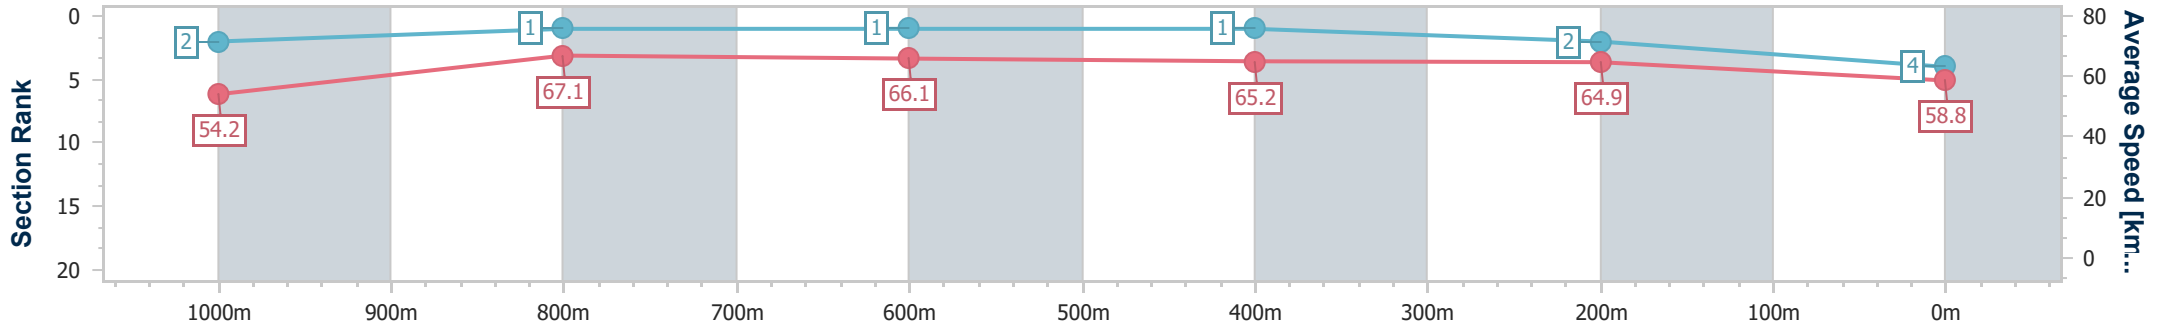

Eagle Farm QLD Professional

Race 5: DOREEN BIRD BENCHMARK 78 Handicap - 1200m

28 December 2024 - 14:37

Track Rating: Good 4, Weather: Fine, Rail Position: +6.5m 1000m-400m; +6m Remainder

BRISBANE RACING CLUB

Section	Overall	1000m	800m	600m	400m	200m
Section Times	1:09.45 [4] (0:13.34)	0:56.11 [2] (0:10.87)	0:45.24 [1] (0:10.86)	0:34.38 [1] (0:11.01)	0:23.37 [1] (0:11.15)	0:12.22 [2] (0:12.22)
Average Speed [km/h]	54.2	67.1	66.1	65.2	64.9	58.8
Top Speed [km/h]	68.9	69.1	67.9	66.0	66.0	63.0
Avg. Dist. to Rail [m]	6.8	2.3	0.5	0.3	2.7	2.7
Avg. Stride Freq. [Hz]	2.3	2.4	2.3	2.3	2.4	2.2
Avg. Stride Length [m]	6.5	7.8	7.9	7.7	7.5	7.3