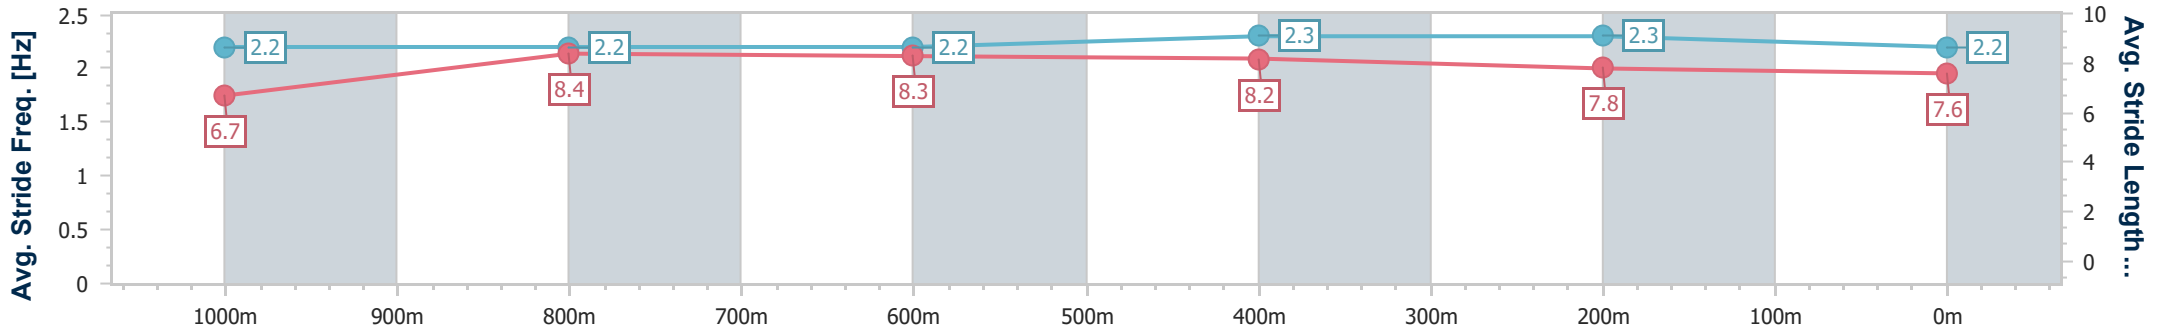

### Eagle Farm QLD Professional

Race 5: DOREEN BIRD BENCHMARK 78 Handicap - 1200m

28 December 2024 - 14:37

Track Rating: Good 4, Weather: Fine, Rail Position: +6.5m 1000m-400m; +6m Remainder

BRISBANE RACING CLUB

Section	Overall	1000m	800m	600m	400m	200m
Section Times	1:09.86 [7] (0:13.67)	0:56.19 [5] (0:10.88)	0:45.31 [5] (0:11.13)	0:34.18 [5] (0:10.83)	0:23.35 [4] (0:11.10)	0:12.25 [5] (0:12.25)
Average Speed [km/h]	52.8	67.7	65.5	66.5	65.1	58.8
Top Speed [km/h]	67.8	69.4	65.8	68.0	67.4	62.7
Avg. Dist. to Rail [m]	1.8	3.9	3.1	1.1	1.6	2.1
Avg. Stride Freq. [Hz]	2.2	2.2	2.2	2.3	2.3	2.2
Avg. Stride Length [m]	6.7	8.4	8.3	8.2	7.8	7.6