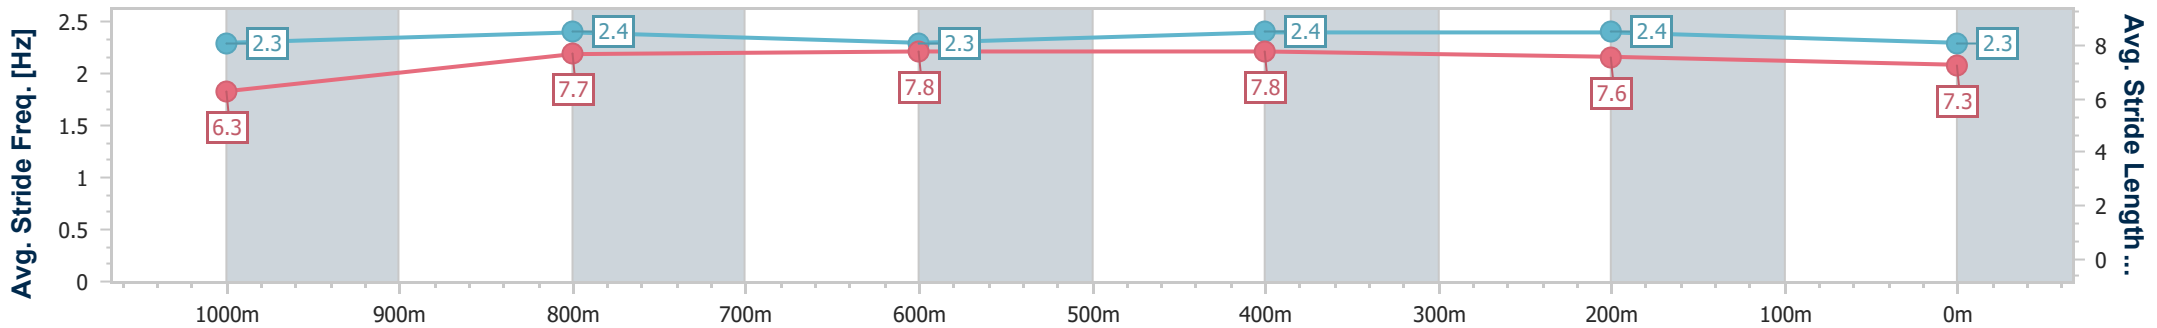

Eagle Farm QLD Professional

Race 5: DOREEN BIRD BENCHMARK 78 Handicap - 1200m

28 December 2024 - 14:37

Track Rating: Good 4, Weather: Fine, Rail Position: +6.5m 1000m-400m; +6m Remainder

BRISBANE RACING CLUB

Section	Overall	1000m	800m	600m	400m	200m
Section Times	1:09.59 [5] (0:14.02)	0:55.57 [8] (0:10.84)	0:44.73 [7] (0:11.12)	0:33.61 [7] (0:10.94)	0:22.67 [7] (0:10.79)	0:11.88 [6] (0:11.88)
Average Speed [km/h]	51.4	67.5	65.2	66.2	66.8	60.8
Top Speed [km/h]	66.6	68.6	66.3	67.0	68.4	63.8
Avg. Dist. to Rail [m]	3.0	2.6	2.1	1.2	2.3	0.9
Avg. Stride Freq. [Hz]	2.3	2.4	2.3	2.4	2.4	2.3
Avg. Stride Length [m]	6.3	7.7	7.8	7.8	7.6	7.3