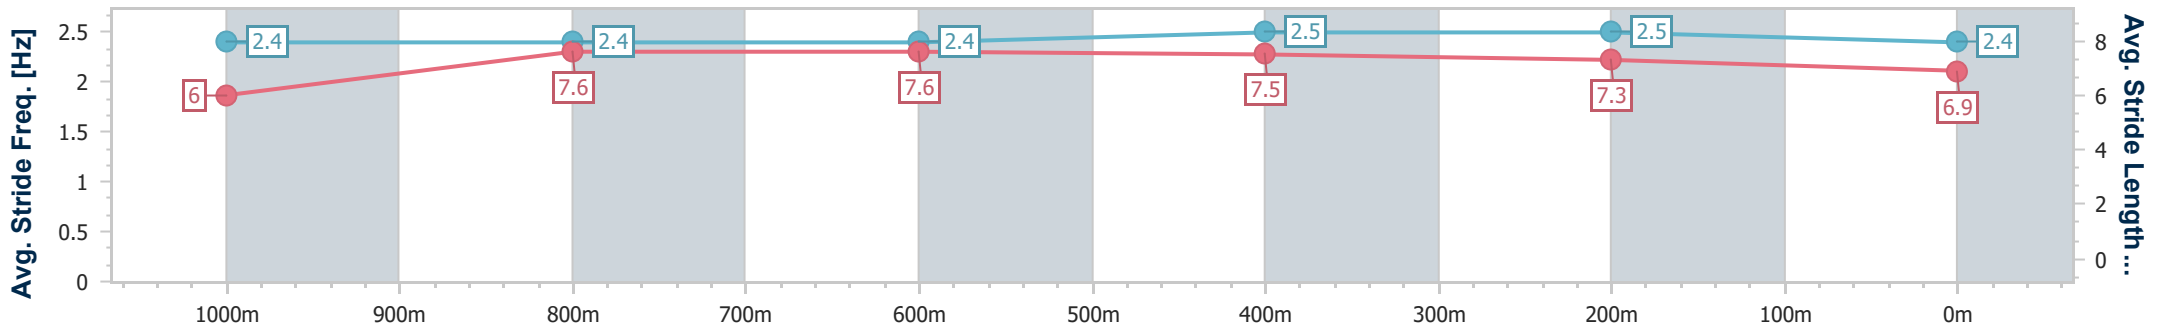

- [ ] Ranking at each section and finish
- .-.- No data available at this section
- NA No data available

Horse/Jockey Name	Blue Spinel
Final Rank	9
Fastest Section Time (Section)	0:10.86 (1000m)
Top Speed [km/h] (Section)	68.2 (1000m)
Race State	Finished

Eagle Farm QLD Professional

Race 5: DOREEN BIRD BENCHMARK 78 Handicap - 1200m

28 December 2024 - 14:37

Track Rating: Good 4, Weather: Fine, Rail Position: +6.5m 1000m-400m; +6m Remainder

BRISBANE RACING CLUB

Section	Overall	1000m	800m	600m	400m	200m
Section Times	1:09.93 [9] (0:14.07)	0:55.86 [9] (0:10.86)	0:45.00 [9] (0:11.11)	0:33.89 [9] (0:10.88)	0:23.01 [8] (0:10.89)	0:12.12 [8] (0:12.12)
Average Speed [km/h]	51.2	67.2	65.5	66.9	66.2	59.3
Top Speed [km/h]	66.2	68.2	66.7	68.1	67.4	63.7
Avg. Dist. to Rail [m]	6.8	2.8	2.3	2.2	3.9	5.1
Avg. Stride Freq. [Hz]	2.4	2.4	2.4	2.5	2.5	2.4
Avg. Stride Length [m]	6.0	7.6	7.6	7.5	7.3	6.9