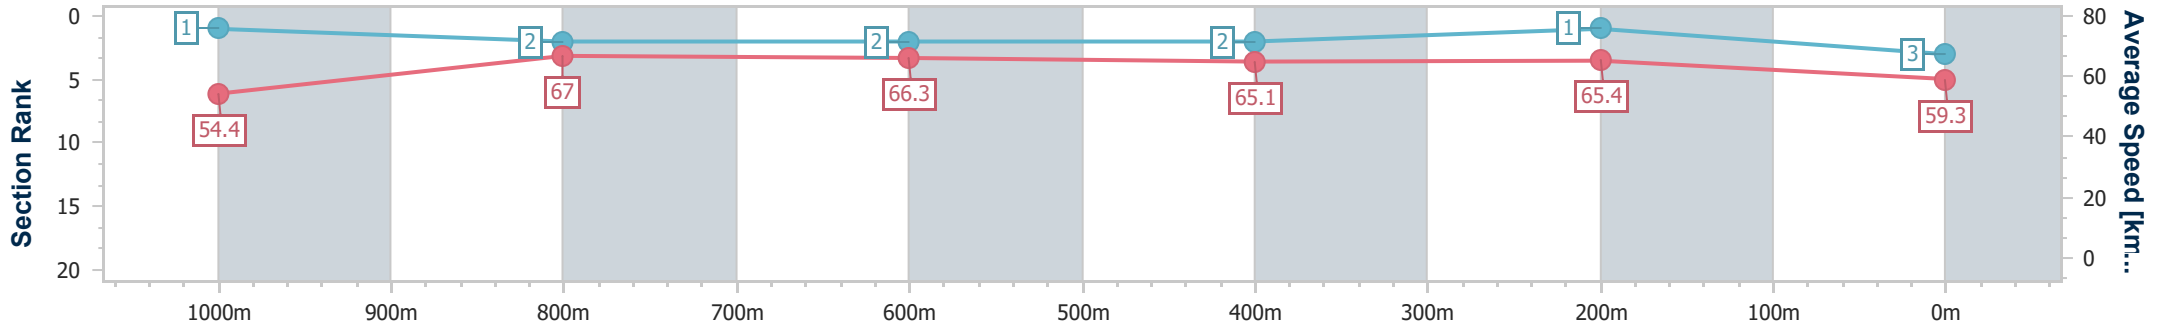

### Eagle Farm QLD Professional

Race 5: DOREEN BIRD BENCHMARK 78 Handicap - 1200m

28 December 2024 - 14:37

Track Rating: Good 4, Weather: Fine, Rail Position: +6.5m 1000m-400m; +6m Remainder

BRISBANE RACING CLUB

Section	Overall	1000m	800m	600m	400m	200m
Section Times	1:09.28 [3] (0:13.31)	0:55.97 [1] (0:10.92)	0:45.05 [2] (0:10.86)	0:34.19 [2] (0:11.01)	0:23.18 [2] (0:11.01)	0:12.17 [1] (0:12.17)
Average Speed [km/h]	54.4	67.0	66.3	65.1	65.4	59.3
Top Speed [km/h]	68.8	68.7	67.0	66.7	66.8	62.8
Avg. Dist. to Rail [m]	9.1	2.7	0.4	0.6	1.8	1.8
Avg. Stride Freq. [Hz]	2.5	2.5	2.4	2.4	2.5	2.4
Avg. Stride Length [m]	5.9	7.5	7.4	7.3	7.3	6.8