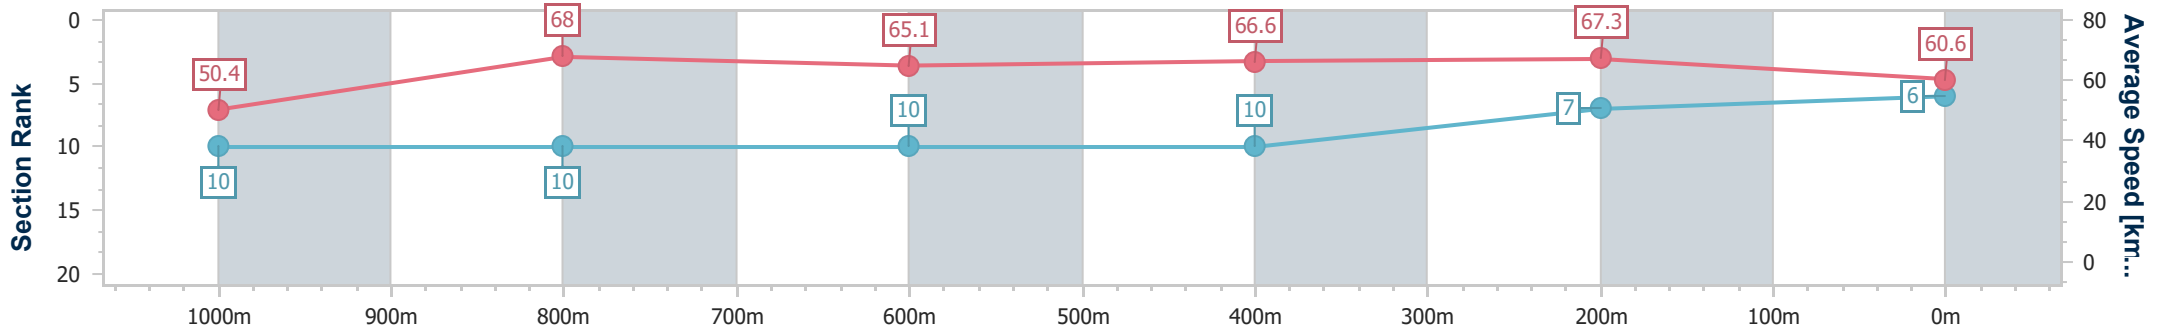

Eagle Farm QLD Professional

Race 5: DOREEN BIRD BENCHMARK 78 Handicap - 1200m

28 December 2024 - 14:37

Track Rating: Good 4, Weather: Fine, Rail Position: +6.5m 1000m-400m; +6m Remainder

BRISBANE RACING CLUB

Section	Overall	1000m	800m	600m	400m	200m
Section Times	1:09.67 [6] (0:14.36)	0:55.31 [10] (0:10.72)	0:44.59 [10] (0:11.17)	0:33.42 [10] (0:10.86)	0:22.56 [10] (0:10.69)	0:11.87 [7] (0:11.87)
Average Speed [km/h]	50.4	68.0	65.1	66.6	67.3	60.6
Top Speed [km/h]	67.1	68.9	66.4	67.9	68.3	63.8
Avg. Dist. to Rail [m]	3.1	2.7	2.2	0.8	0.7	0.5
Avg. Stride Freq. [Hz]	2.3	2.5	2.4	2.4	2.5	2.4
Avg. Stride Length [m]	6.1	7.6	7.6	7.6	7.4	7.1