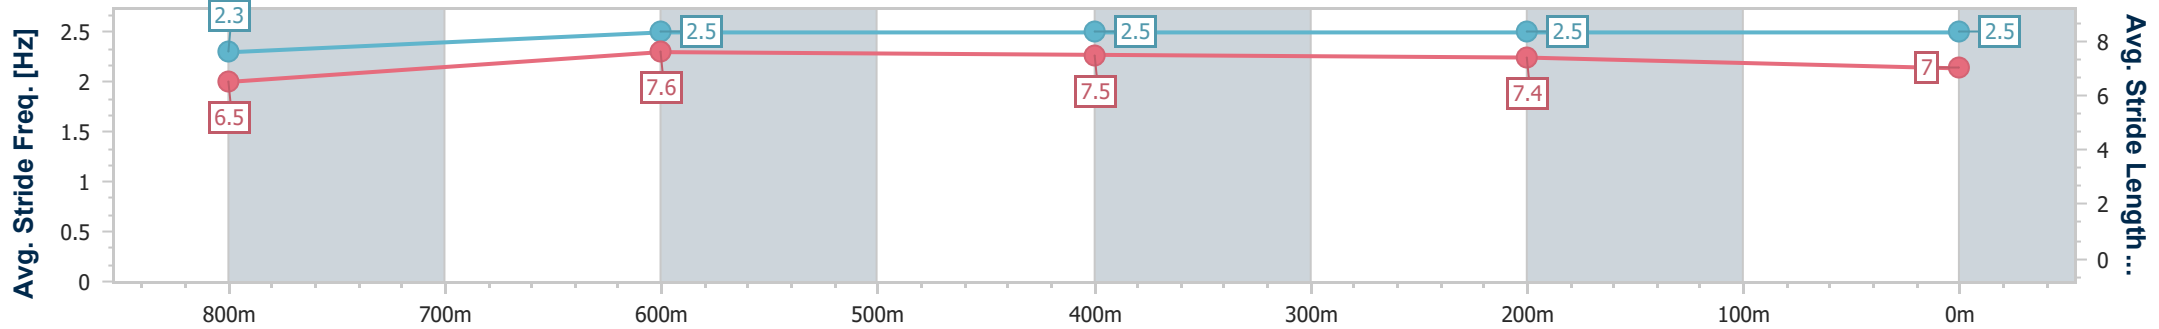

### Eagle Farm QLD Professional

Race 10: SKY RACING BENCHMARK 90 Handicap - 1000m

28 December 2024 - 17:44

Track Rating: Good 3, Weather: Fine, Rail Position: +6.5m 1000m-400m; +6m Remainder

BRISBANE RACING CLUB

Section	Overall	800m	600m	400m	200m
Section Times	0:56.97 [7] (0:13.70)	0:43.27 [7] (0:10.44)	0:32.83 [8] (0:10.57)	0:22.26 [8] (0:10.69)	0:11.57 [9] (0:11.57)
Average Speed [km/h]	53.0	69.6	68.7	67.4	62.1
Top Speed [km/h]	68.3	70.7	68.9	68.8	65.1
Avg. Dist. to Rail [m]	4.8	2.4	0.8	1.6	1.3
Avg. Stride Freq. [Hz]	2.3	2.5	2.5	2.5	2.5
Avg. Stride Length [m]	6.5	7.6	7.5	7.4	7.0