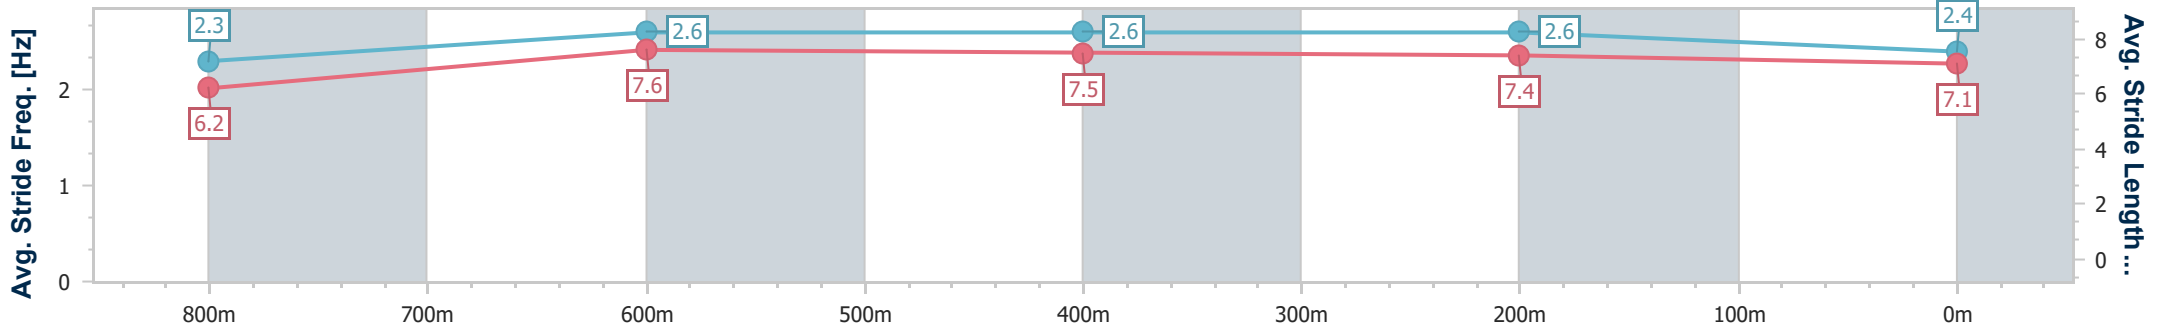

### Eagle Farm QLD Professional

Race 10: SKY RACING BENCHMARK 90 Handicap - 1000m

28 December 2024 - 17:44

Track Rating: Good 3, Weather: Fine, Rail Position: +6.5m 1000m-400m; +6m Remainder

BRISBANE RACING CLUB

Section	Overall	800m	600m	400m	200m
Section Times	0:57.22 [10] (0:14.22)	0:43.00 [11] (0:10.44)	0:32.56 [11] (0:10.47)	0:22.09 [11] (0:10.52)	0:11.57 [11] (0:11.57)
Average Speed [km/h]	50.8	69.5	69.0	68.2	62.2
Top Speed [km/h]	68.5	70.9	69.8	70.0	66.2
Avg. Dist. to Rail [m]	5.0	1.0	0.6	4.4	4.6
Avg. Stride Freq. [Hz]	2.3	2.6	2.6	2.6	2.4
Avg. Stride Length [m]	6.2	7.6	7.5	7.4	7.1