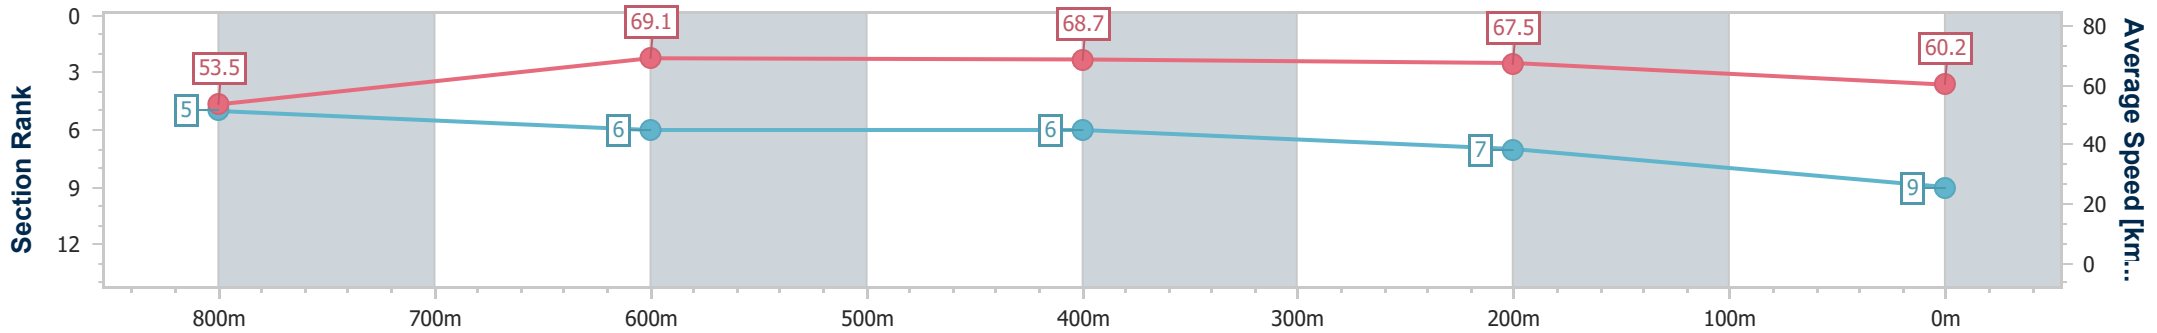

### Eagle Farm QLD Professional

Race 10: SKY RACING BENCHMARK 90 Handicap - 1000m

28 December 2024 - 17:44

Track Rating: Good 3, Weather: Fine, Rail Position: +6.5m 1000m-400m; +6m Remainder

BRISBANE RACING CLUB

Section	Overall	800m	600m	400m	200m
Section Times	0:57.18 [9] (0:13.51)	0:43.67 [5] (0:10.52)	0:33.15 [6] (0:10.49)	0:22.66 [6] (0:10.71)	0:11.95 [7] (0:11.95)
Average Speed [km/h]	53.5	69.1	68.7	67.5	60.2
Top Speed [km/h]	68.4	69.9	69.7	69.3	63.9
Avg. Dist. to Rail [m]	3.7	2.0	0.8	0.3	0.4
Avg. Stride Freq. [Hz]	2.2	2.5	2.5	2.5	2.3
Avg. Stride Length [m]	6.7	7.6	7.6	7.5	7.1