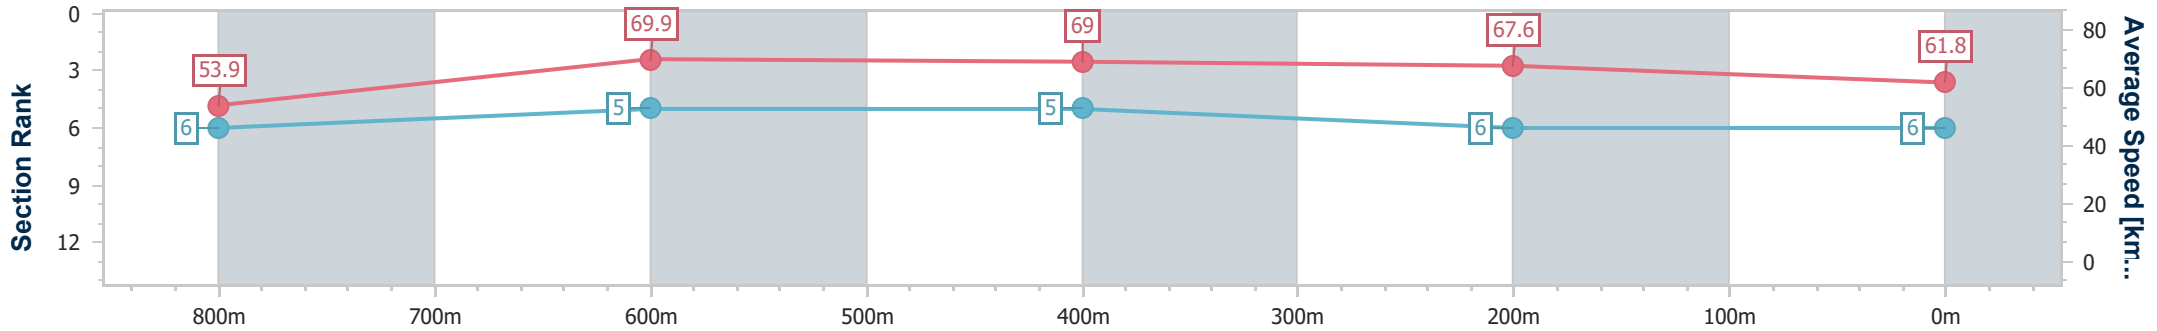

### Eagle Farm QLD Professional

Race 10: SKY RACING BENCHMARK 90 Handicap - 1000m

28 December 2024 - 17:44

Track Rating: Good 3, Weather: Fine, Rail Position: +6.5m 1000m-400m; +6m Remainder

BRISBANE RACING CLUB

Section	Overall	800m	600m	400m	200m
Section Times	0:56.81 [6] (0:13.52)	0:43.29 [6] (0:10.40)	0:32.89 [5] (0:10.58)	0:22.31 [5] (0:10.65)	0:11.66 [6] (0:11.66)
Average Speed [km/h]	53.9	69.9	69.0	67.6	61.8
Top Speed [km/h]	69.3	71.1	70.7	69.1	65.7
Avg. Dist. to Rail [m]	7.7	2.7	2.9	5.2	5.0
Avg. Stride Freq. [Hz]	2.3	2.4	2.4	2.5	2.4
Avg. Stride Length [m]	6.5	7.9	7.9	7.5	7.2