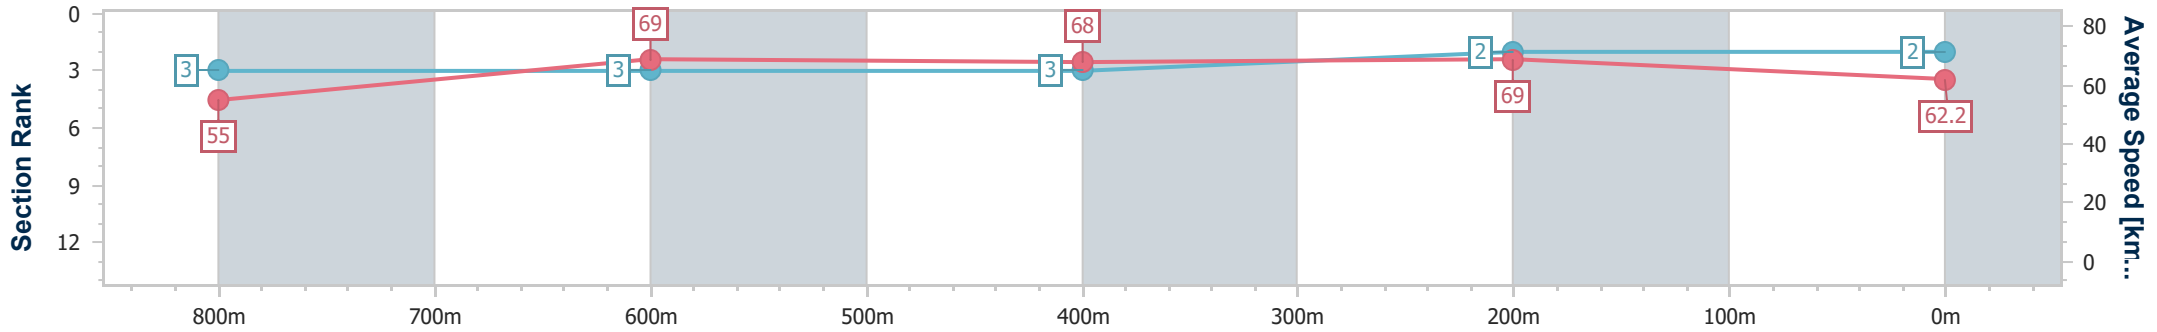

Section	Overall	800m	600m	400m	200m
Section Times	0:56.32 [2] (0:13.21)	0:43.11 [3] (0:10.53)	0:32.58 [3] (0:10.58)	0:22.00 [3] (0:10.44)	0:11.56 [2] (0:11.56)
Average Speed [km/h]	55.0	69.0	68.0	69.0	62.2
Top Speed [km/h]	68.7	69.1	69.0	70.2	67.4
Avg. Dist. to Rail [m]	6.6	1.2	0.4	1.9	0.4
Avg. Stride Freq. [Hz]	2.4	2.4	2.4	2.5	2.4
Avg. Stride Length [m]	6.3	7.8	7.7	7.5	7.3