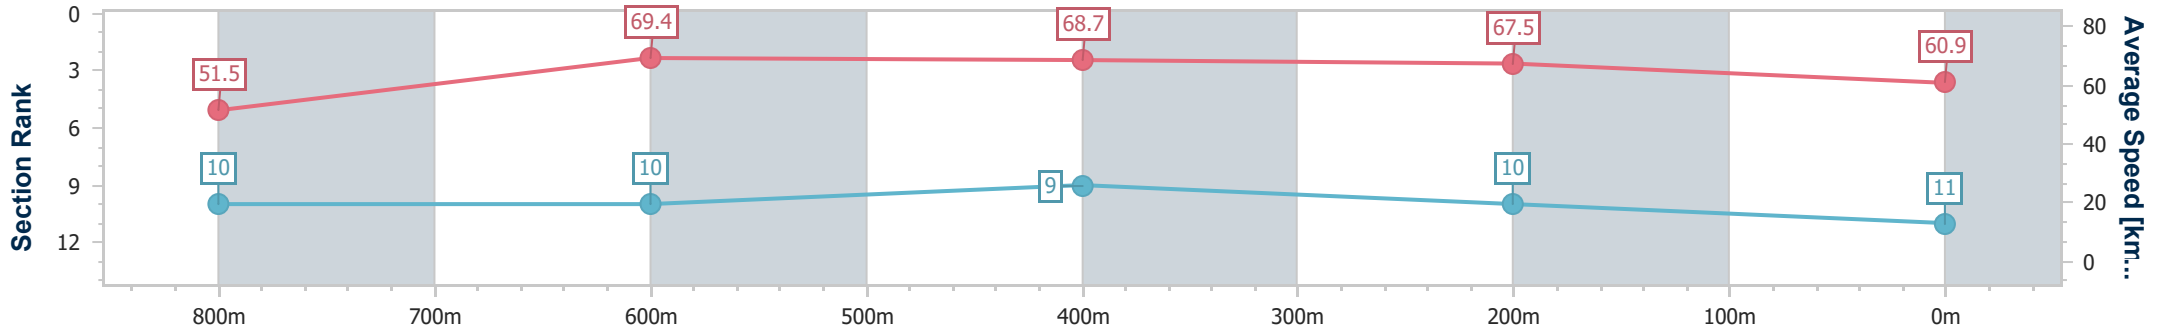

### Eagle Farm QLD Professional

Race 10: SKY RACING BENCHMARK 90 Handicap - 1000m

28 December 2024 - 17:44

Track Rating: Good 3, Weather: Fine, Rail Position: +6.5m 1000m-400m; +6m Remainder

BRISBANE RACING CLUB

Section	Overall	800m	600m	400m	200m
Section Times	0:57.32 [11] (0:14.07)	0:43.25 [10] (0:10.38)	0:32.87 [10] (0:10.42)	0:22.45 [9] (0:10.66)	0:11.79 [10] (0:11.79)
Average Speed [km/h]	51.5	69.4	68.7	67.5	60.9
Top Speed [km/h]	68.6	70.2	69.7	69.1	65.6
Avg. Dist. to Rail [m]	2.3	0.4	0.8	0.9	1.6
Avg. Stride Freq. [Hz]	2.4	2.5	2.5	2.6	2.4
Avg. Stride Length [m]	6.1	7.7	7.5	7.3	6.9