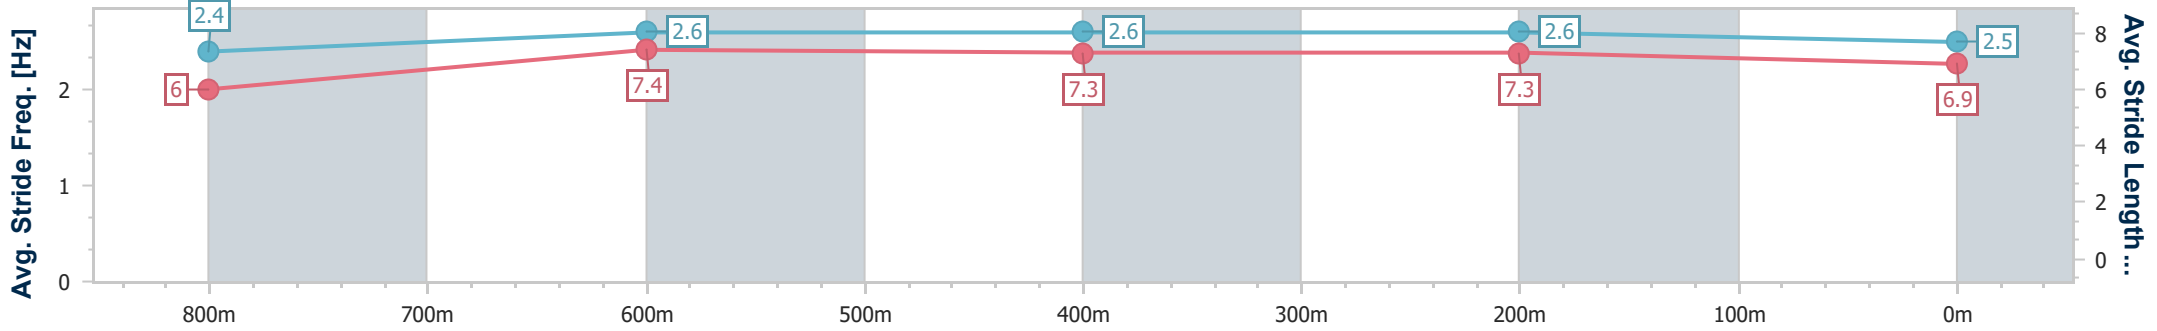

### Eagle Farm QLD Professional

Race 10: SKY RACING BENCHMARK 90 Handicap - 1000m

28 December 2024 - 17:44

Track Rating: Good 3, Weather: Fine, Rail Position: +6.5m 1000m-400m; +6m Remainder

BRISBANE RACING CLUB

Section	Overall	800m	600m	400m	200m
Section Times	0:56.65 [4] (0:13.76)	0:42.89 [8] (0:10.37)	0:32.52 [7] (0:10.43)	0:22.09 [7] (0:10.54)	0:11.55 [5] (0:11.55)
Average Speed [km/h]	52.5	69.7	69.3	68.3	62.4
Top Speed [km/h]	69.3	70.7	70.2	69.6	66.5
Avg. Dist. to Rail [m]	2.3	1.0	0.5	2.7	2.3
Avg. Stride Freq. [Hz]	2.4	2.6	2.6	2.6	2.5
Avg. Stride Length [m]	6.0	7.4	7.3	7.3	6.9