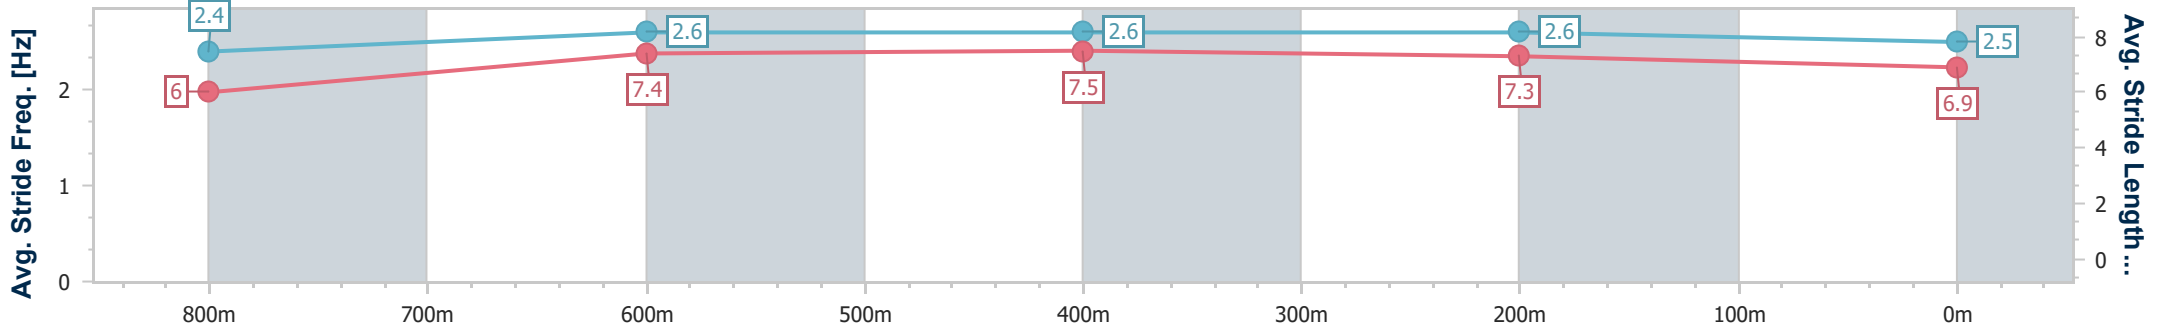

### Eagle Farm QLD Professional

Race 10: SKY RACING BENCHMARK 90 Handicap - 1000m

28 December 2024 - 17:44

Track Rating: Good 3, Weather: Fine, Rail Position: +6.5m 1000m-400m; +6m Remainder

BRISBANE RACING CLUB

Section	Overall	800m	600m	400m	200m
Section Times	0:56.80 [5] (0:13.97)	0:42.83 [9] (0:10.45)	0:32.38 [9] (0:10.47)	0:21.91 [10] (0:10.34)	0:11.57 [8] (0:11.57)
Average Speed [km/h]	51.8	69.4	69.2	69.8	62.1
Top Speed [km/h]	69.3	70.3	70.2	71.4	67.3
Avg. Dist. to Rail [m]	3.6	1.8	1.0	5.1	5.9
Avg. Stride Freq. [Hz]	2.4	2.6	2.6	2.6	2.5
Avg. Stride Length [m]	6.0	7.4	7.5	7.3	6.9