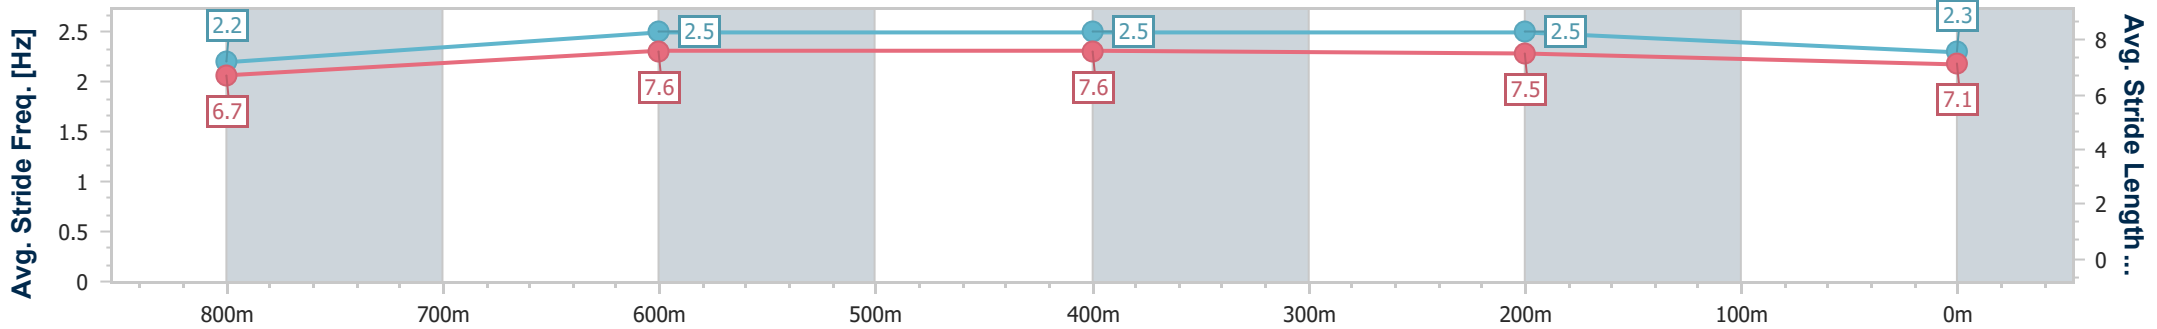

### Eagle Farm QLD Professional

Race 10: SKY RACING BENCHMARK 90 Handicap - 1000m

28 December 2024 - 17:44

Track Rating: Good 3, Weather: Fine, Rail Position: +6.5m 1000m-400m; +6m Remainder

BRISBANE RACING CLUB

Section	Overall	800m	600m	400m	200m
Section Times	0:57.18 [9] (0:13.51)	0:43.67 [5] (0:10.52)	0:33.15 [6] (0:10.49)	0:22.66 [6] (0:10.71)	0:11.95 [7] (0:11.95)
Average Speed [km/h]	53.5	69.1	68.7	67.5	60.2
Top Speed [km/h]	68.4	69.9	69.7	69.3	63.9
Avg. Dist. to Rail [m]	3.7	2.0	0.8	0.3	0.4
Avg. Stride Freq. [Hz]	2.2	2.5	2.5	2.5	2.3
Avg. Stride Length [m]	6.7	7.6	7.6	7.5	7.1