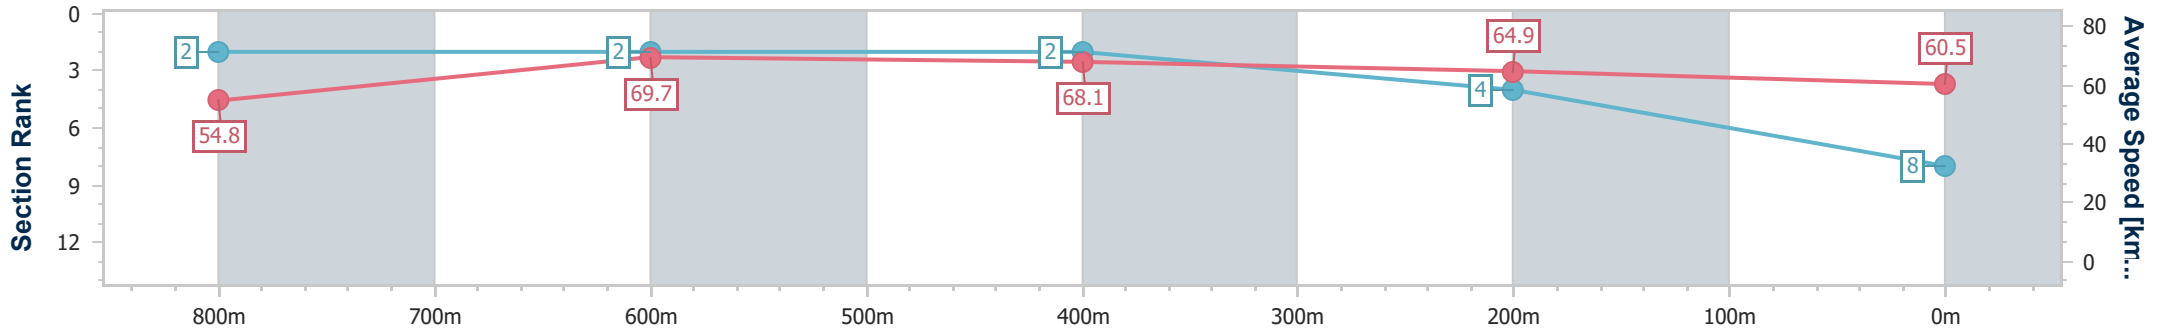

Eagle Farm QLD Professional

Race 10: SKY RACING BENCHMARK 90 Handicap - 1000m

28 December 2024 - 17:44

Track Rating: Good 3, Weather: Fine, Rail Position: +6.5m 1000m-400m; +6m Remainder

BRISBANE RACING CLUB

Section	Overall	800m	600m	400m	200m
Section Times	0:57.03 [8] (0:13.17)	0:43.86 [2] (0:10.33)	0:33.53 [2] (0:10.53)	0:23.00 [2] (0:11.07)	0:11.93 [4] (0:11.93)
Average Speed [km/h]	54.8	69.7	68.1	64.9	60.5
Top Speed [km/h]	69.9	70.4	69.7	67.0	62.9
Avg. Dist. to Rail [m]	3.0	0.5	1.0	0.9	0.4
Avg. Stride Freq. [Hz]	2.4	2.4	2.5	2.4	2.3
Avg. Stride Length [m]	6.4	8.0	7.7	7.5	7.4