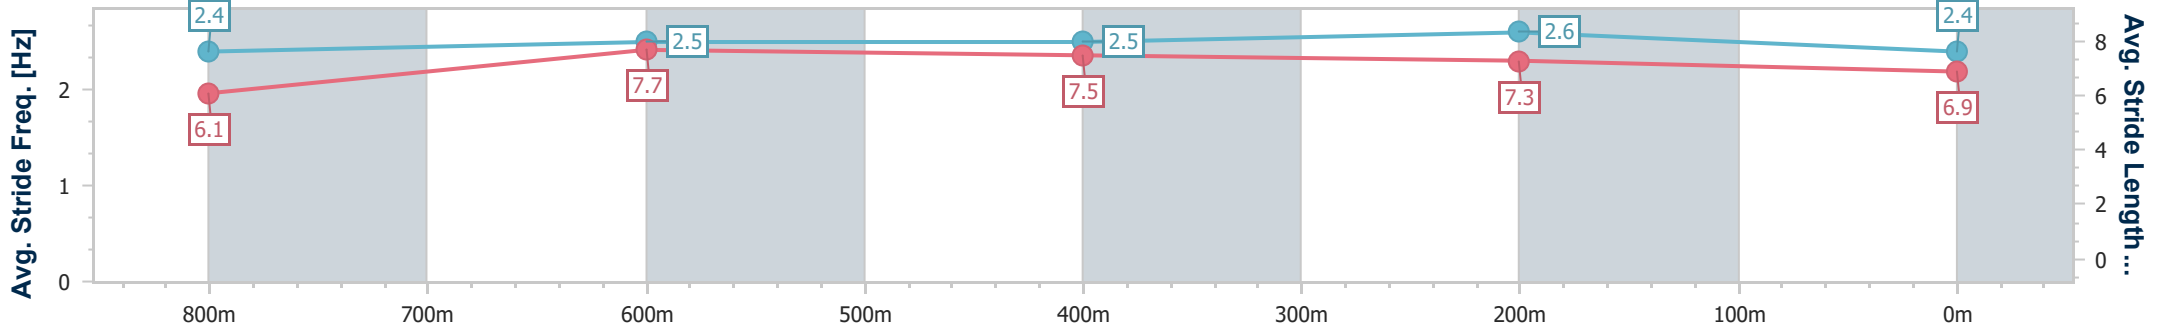

- [ ] Ranking at each section and finish
- .-.- No data available at this section
- NA No data available

Horse/Jockey Name	Mishani Sniper
Final Rank	11
Fastest Section Time (Section)	0:10.38 (800m)
Top Speed [km/h] (Section)	70.2 (800m)
Race State	Finished

### Eagle Farm QLD Professional

Race 10: SKY RACING BENCHMARK 90 Handicap - 1000m

28 December 2024 - 17:44

Track Rating: Good 3, Weather: Fine, Rail Position: +6.5m 1000m-400m; +6m Remainder

BRISBANE RACING CLUB

Section	Overall	800m	600m	400m	200m
Section Times	0:57.32 [11] (0:14.07)	0:43.25 [10] (0:10.38)	0:32.87 [10] (0:10.42)	0:22.45 [9] (0:10.66)	0:11.79 [10] (0:11.79)
Average Speed [km/h]	51.5	69.4	68.7	67.5	60.9
Top Speed [km/h]	68.6	70.2	69.7	69.1	65.6
Avg. Dist. to Rail [m]	2.3	0.4	0.8	0.9	1.6
Avg. Stride Freq. [Hz]	2.4	2.5	2.5	2.6	2.4
Avg. Stride Length [m]	6.1	7.7	7.5	7.3	6.9