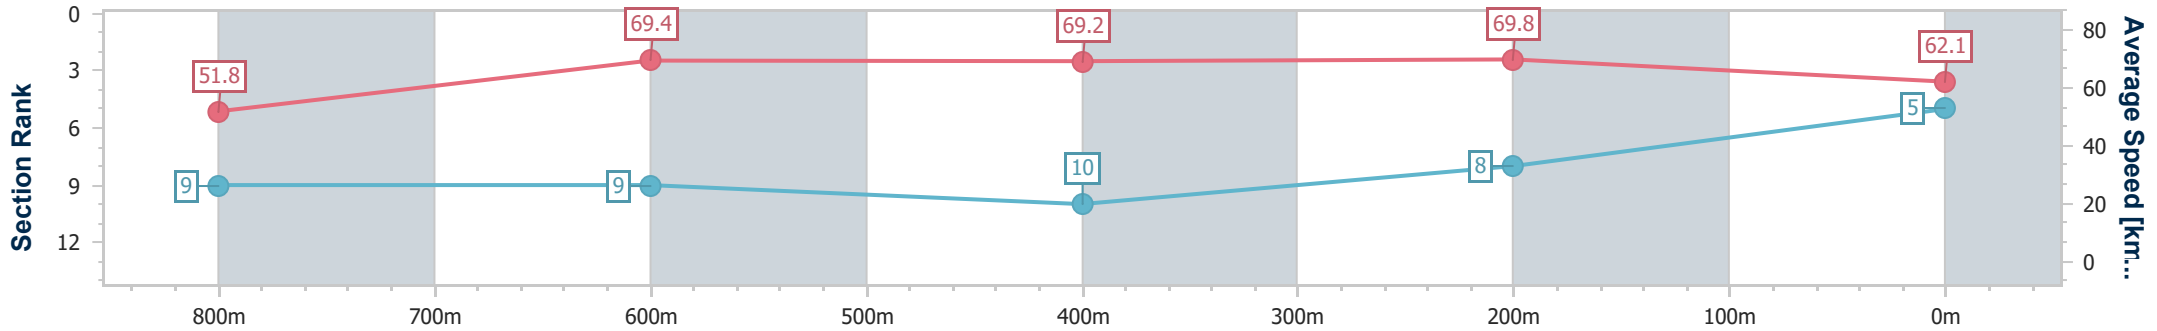

### Eagle Farm QLD Professional

Race 10: SKY RACING BENCHMARK 90 Handicap - 1000m

28 December 2024 - 17:44

Track Rating: Good 3, Weather: Fine, Rail Position: +6.5m 1000m-400m; +6m Remainder

BRISBANE RACING CLUB

Section	Overall	800m	600m	400m	200m
Section Times	0:56.80 [5] (0:13.97)	0:42.83 [9] (0:10.45)	0:32.38 [9] (0:10.47)	0:21.91 [10] (0:10.34)	0:11.57 [8] (0:11.57)
Average Speed [km/h]	51.8	69.4	69.2	69.8	62.1
Top Speed [km/h]	69.3	70.3	70.2	71.4	67.3
Avg. Dist. to Rail [m]	3.6	1.8	1.0	5.1	5.9
Avg. Stride Freq. [Hz]	2.4	2.6	2.6	2.6	2.5
Avg. Stride Length [m]	6.0	7.4	7.5	7.3	6.9