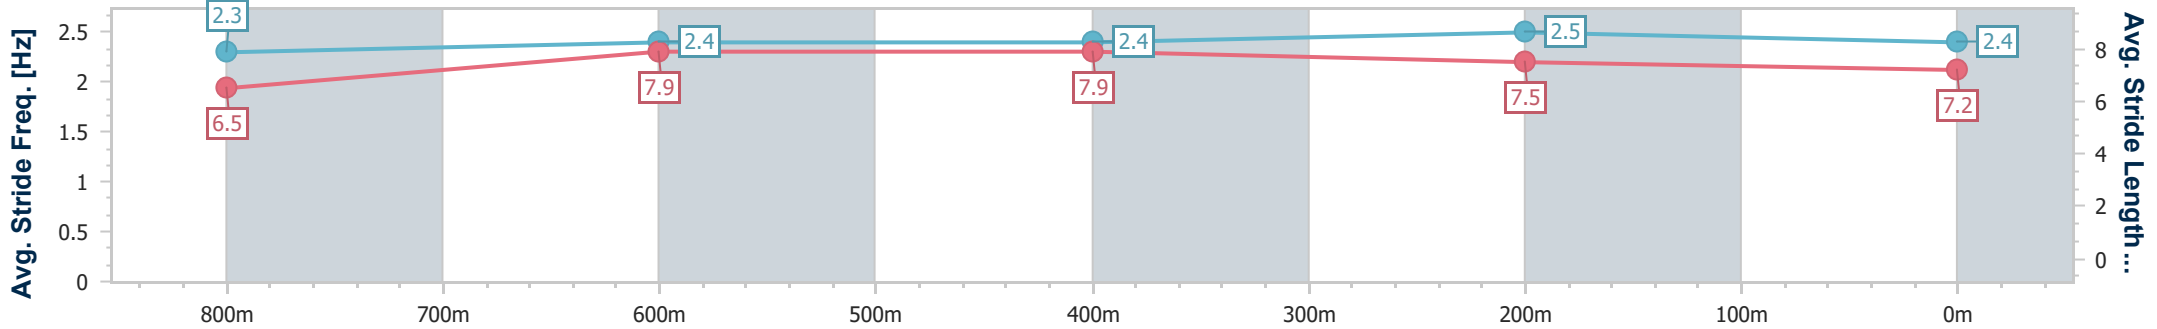

### Eagle Farm QLD Professional

Race 10: SKY RACING BENCHMARK 90 Handicap - 1000m

28 December 2024 - 17:44

Track Rating: Good 3, Weather: Fine, Rail Position: +6.5m 1000m-400m; +6m Remainder

BRISBANE RACING CLUB

Section	Overall	800m	600m	400m	200m
Section Times	0:56.81 [6] (0:13.52)	0:43.29 [6] (0:10.40)	0:32.89 [5] (0:10.58)	0:22.31 [5] (0:10.65)	0:11.66 [6] (0:11.66)
Average Speed [km/h]	53.9	69.9	69.0	67.6	61.8
Top Speed [km/h]	69.3	71.1	70.7	69.1	65.7
Avg. Dist. to Rail [m]	7.7	2.7	2.9	5.2	5.0
Avg. Stride Freq. [Hz]	2.3	2.4	2.4	2.5	2.4
Avg. Stride Length [m]	6.5	7.9	7.9	7.5	7.2