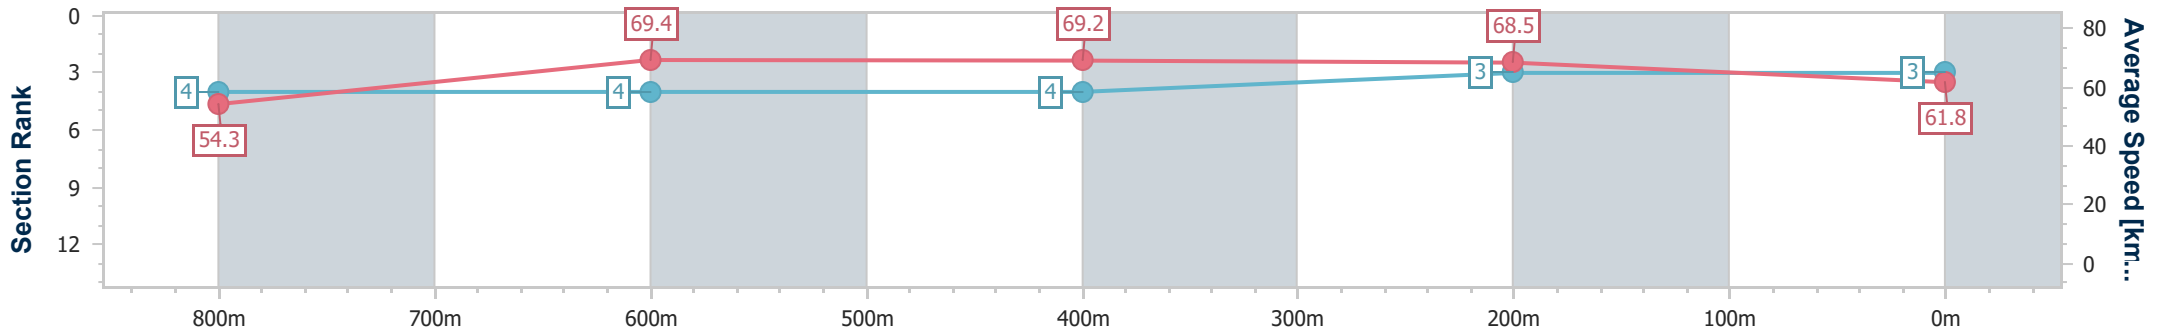

Section	Overall	800m	600m	400m	200m
Section Times	0:56.59 [3] (0:13.39)	0:43.20 [4] (0:10.45)	0:32.75 [4] (0:10.57)	0:22.18 [4] (0:10.53)	0:11.65 [3] (0:11.65)
Average Speed [km/h]	54.3	69.4	69.2	68.5	61.8
Top Speed [km/h]	68.5	70.3	70.0	69.7	65.4
Avg. Dist. to Rail [m]	5.6	2.4	2.9	4.8	4.2
Avg. Stride Freq. [Hz]	2.3	2.4	2.4	2.5	2.3
Avg. Stride Length [m]	6.7	8.0	7.9	7.6	7.4