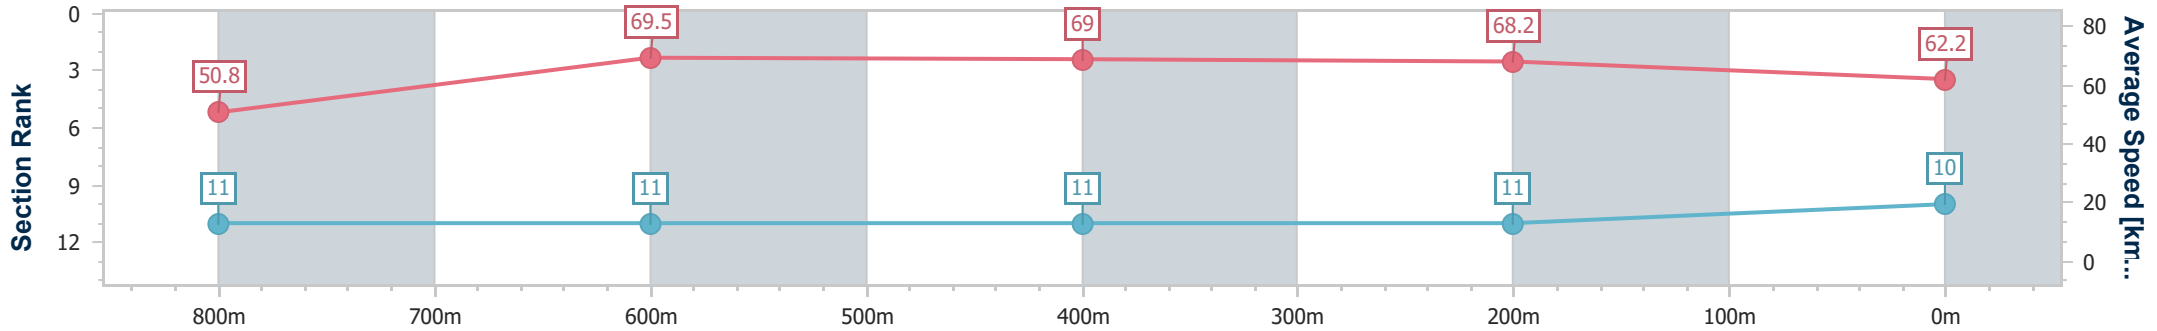

### Eagle Farm QLD Professional

Race 10: SKY RACING BENCHMARK 90 Handicap - 1000m

28 December 2024 - 17:44

Track Rating: Good 3, Weather: Fine, Rail Position: +6.5m 1000m-400m; +6m Remainder

BRISBANE RACING CLUB

Section	Overall	800m	600m	400m	200m
Section Times	0:57.22 [10] (0:14.22)	0:43.00 [11] (0:10.44)	0:32.56 [11] (0:10.47)	0:22.09 [11] (0:10.52)	0:11.57 [11] (0:11.57)
Average Speed [km/h]	50.8	69.5	69.0	68.2	62.2
Top Speed [km/h]	68.5	70.9	69.8	70.0	66.2
Avg. Dist. to Rail [m]	5.0	1.0	0.6	4.4	4.6
Avg. Stride Freq. [Hz]	2.3	2.6	2.6	2.6	2.4
Avg. Stride Length [m]	6.2	7.6	7.5	7.4	7.1