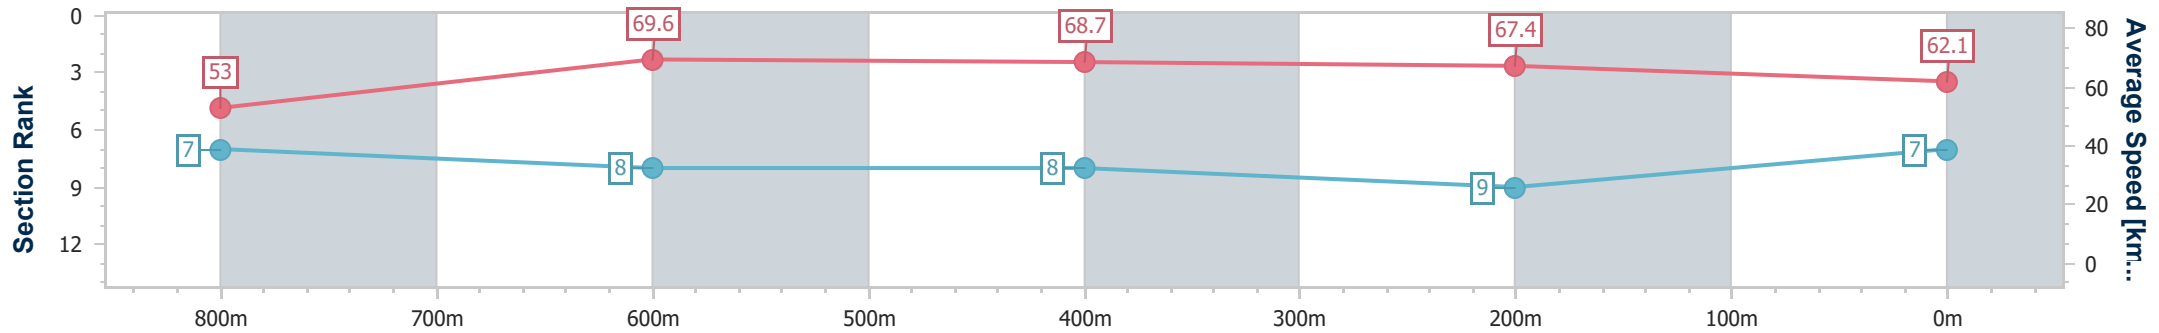

### Eagle Farm QLD Professional

Race 10: SKY RACING BENCHMARK 90 Handicap - 1000m

28 December 2024 - 17:44

Track Rating: Good 3, Weather: Fine, Rail Position: +6.5m 1000m-400m; +6m Remainder

BRISBANE RACING CLUB

Section	Overall	800m	600m	400m	200m
Section Times	0:56.97 [7] (0:13.70)	0:43.27 [7] (0:10.44)	0:32.83 [8] (0:10.57)	0:22.26 [8] (0:10.69)	0:11.57 [9] (0:11.57)
Average Speed [km/h]	53.0	69.6	68.7	67.4	62.1
Top Speed [km/h]	68.3	70.7	68.9	68.8	65.1
Avg. Dist. to Rail [m]	4.8	2.4	0.8	1.6	1.3
Avg. Stride Freq. [Hz]	2.3	2.5	2.5	2.5	2.5
Avg. Stride Length [m]	6.5	7.6	7.5	7.4	7.0