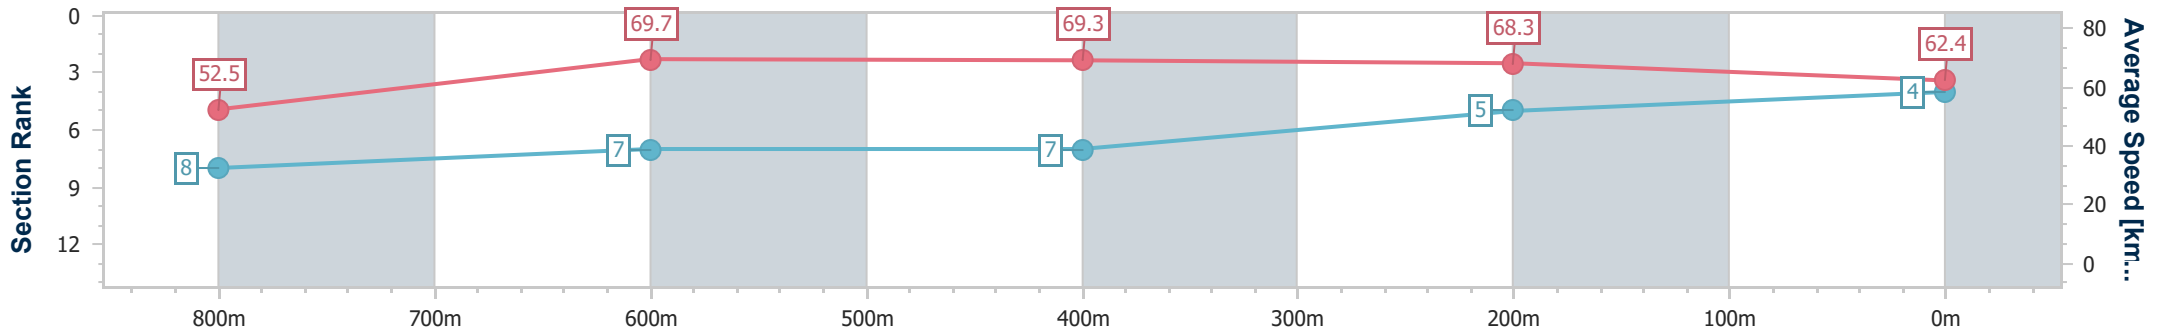

### Eagle Farm QLD Professional

Race 10: SKY RACING BENCHMARK 90 Handicap - 1000m

28 December 2024 - 17:44

Track Rating: Good 3, Weather: Fine, Rail Position: +6.5m 1000m-400m; +6m Remainder

BRISBANE RACING CLUB

Section	Overall	800m	600m	400m	200m
Section Times	0:56.65 [4] (0:13.76)	0:42.89 [8] (0:10.37)	0:32.52 [7] (0:10.43)	0:22.09 [7] (0:10.54)	0:11.55 [5] (0:11.55)
Average Speed [km/h]	52.5	69.7	69.3	68.3	62.4
Top Speed [km/h]	69.3	70.7	70.2	69.6	66.5
Avg. Dist. to Rail [m]	2.3	1.0	0.5	2.7	2.3
Avg. Stride Freq. [Hz]	2.4	2.6	2.6	2.6	2.5
Avg. Stride Length [m]	6.0	7.4	7.3	7.3	6.9