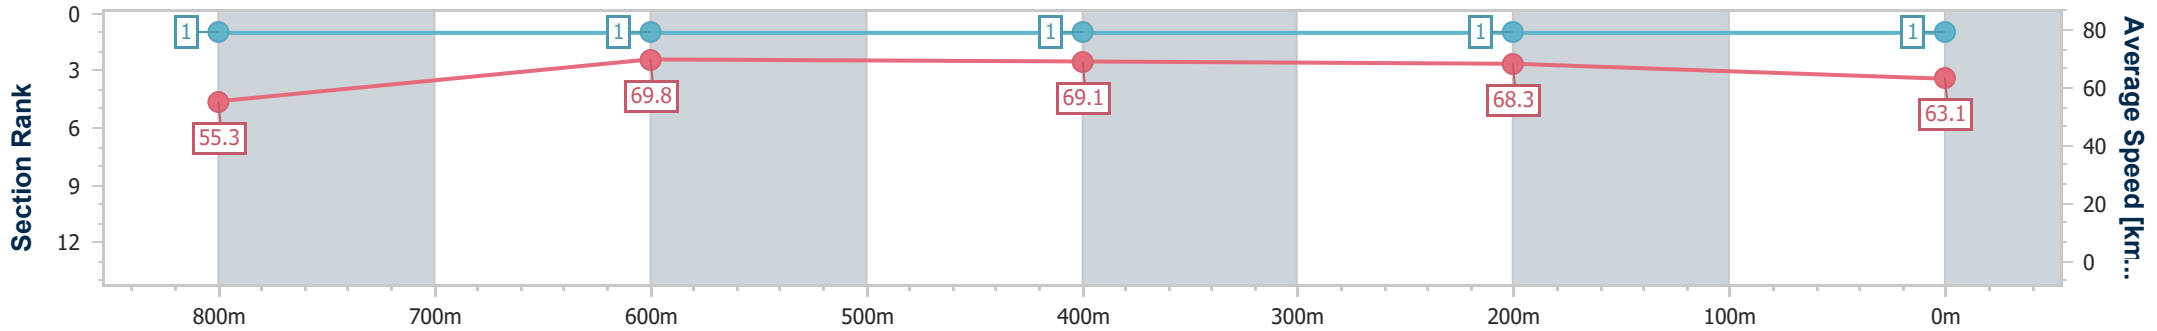

Section	Overall	800m	600m	400m	200m
Section Times	0:55.89 [1] (0:13.12)	0:42.77 [1] (0:10.37)	0:32.40 [1] (0:10.47)	0:21.93 [1] (0:10.55)	0:11.38 [1] (0:11.38)
Average Speed [km/h]	55.3	69.8	69.1	68.3	63.1
Top Speed [km/h]	71.1	71.6	69.6	68.9	66.3
Avg. Dist. to Rail [m]	6.3	1.7	0.6	1.7	0.3
Avg. Stride Freq. [Hz]	2.4	2.5	2.5	2.6	2.5
Avg. Stride Length [m]	6.5	7.6	7.5	7.4	7.1