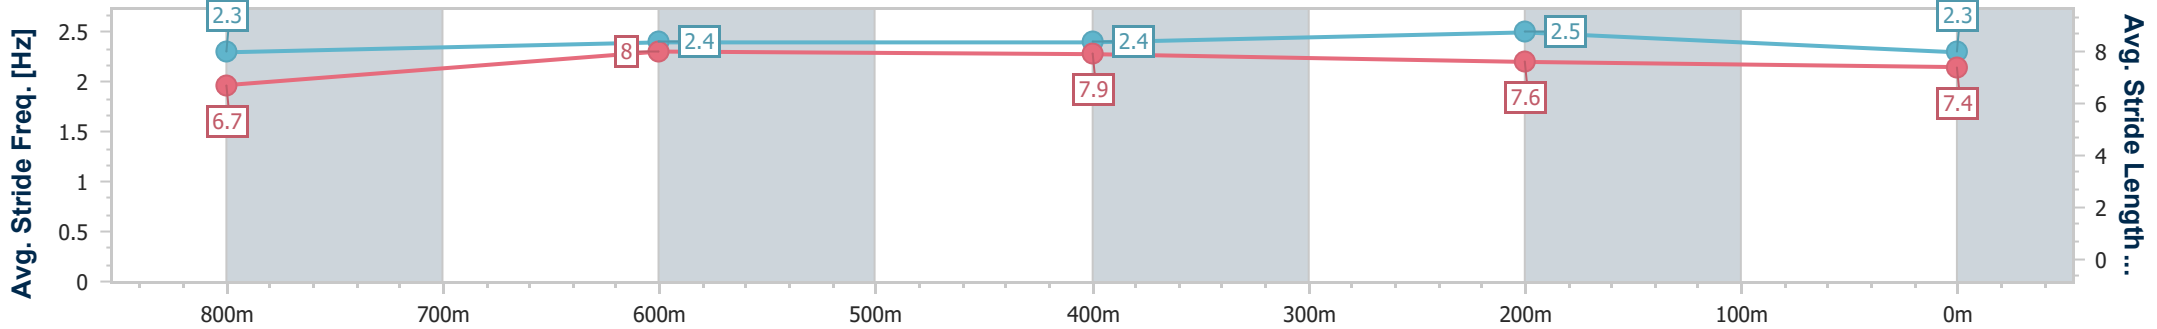

Eagle Farm QLD Professional

Race 10: SKY RACING BENCHMARK 90 Handicap - 1000m

28 December 2024 - 17:44

Track Rating: Good 3, Weather: Fine, Rail Position: +6.5m 1000m-400m; +6m Remainder

BRISBANE RACING CLUB

Section	Overall	800m	600m	400m	200m
Section Times	0:56.59 [3] (0:13.39)	0:43.20 [4] (0:10.45)	0:32.75 [4] (0:10.57)	0:22.18 [4] (0:10.53)	0:11.65 [3] (0:11.65)
Average Speed [km/h]	54.3	69.4	69.2	68.5	61.8
Top Speed [km/h]	68.5	70.3	70.0	69.7	65.4
Avg. Dist. to Rail [m]	5.6	2.4	2.9	4.8	4.2
Avg. Stride Freq. [Hz]	2.3	2.4	2.4	2.5	2.3
Avg. Stride Length [m]	6.7	8.0	7.9	7.6	7.4