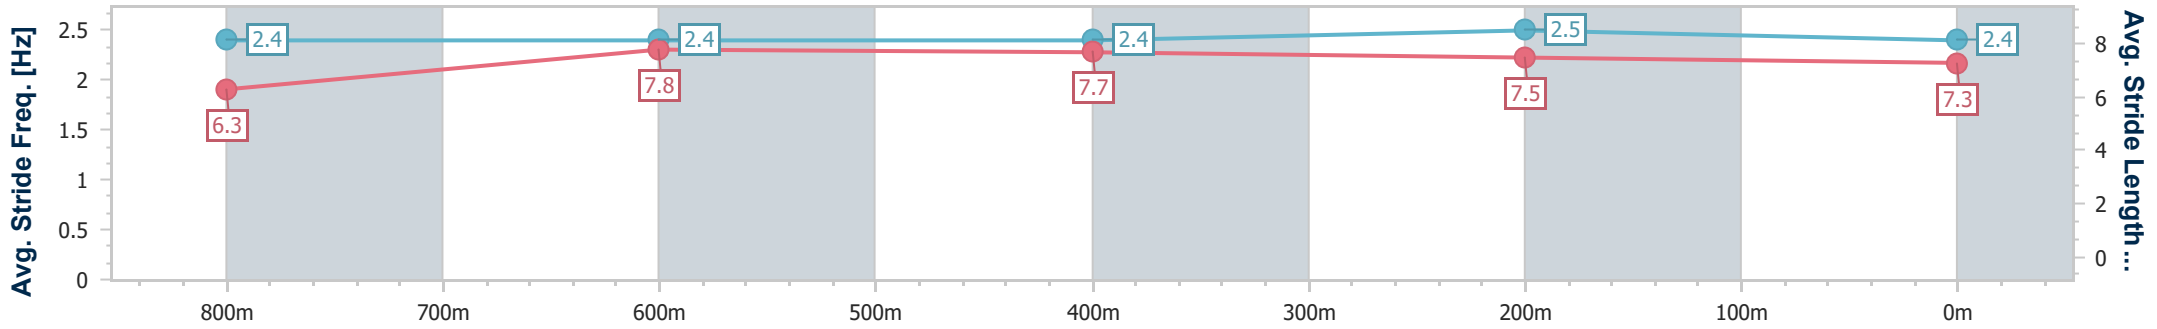

Section	Overall	800m	600m	400m	200m
Section Times	0:56.32 [2] (0:13.21)	0:43.11 [3] (0:10.53)	0:32.58 [3] (0:10.58)	0:22.00 [3] (0:10.44)	0:11.56 [2] (0:11.56)
Average Speed [km/h]	55.0	69.0	68.0	69.0	62.2
Top Speed [km/h]	68.7	69.1	69.0	70.2	67.4
Avg. Dist. to Rail [m]	6.6	1.2	0.4	1.9	0.4
Avg. Stride Freq. [Hz]	2.4	2.4	2.4	2.5	2.4
Avg. Stride Length [m]	6.3	7.8	7.7	7.5	7.3