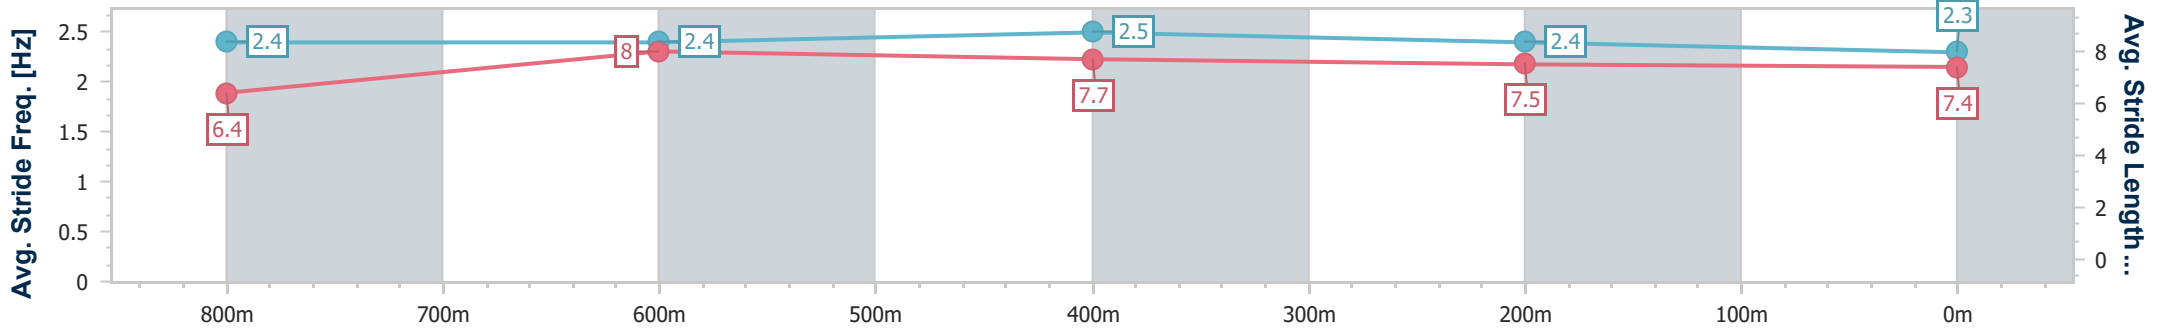

Eagle Farm QLD Professional

Race 10: SKY RACING BENCHMARK 90 Handicap - 1000m

28 December 2024 - 17:44

Track Rating: Good 3, Weather: Fine, Rail Position: +6.5m 1000m-400m; +6m Remainder

BRISBANE RACING CLUB

Section	Overall	800m	600m	400m	200m
Section Times	0:57.03 [8] (0:13.17)	0:43.86 [2] (0:10.33)	0:33.53 [2] (0:10.53)	0:23.00 [2] (0:11.07)	0:11.93 [4] (0:11.93)
Average Speed [km/h]	54.8	69.7	68.1	64.9	60.5
Top Speed [km/h]	69.9	70.4	69.7	67.0	62.9
Avg. Dist. to Rail [m]	3.0	0.5	1.0	0.9	0.4
Avg. Stride Freq. [Hz]	2.4	2.4	2.5	2.4	2.3
Avg. Stride Length [m]	6.4	8.0	7.7	7.5	7.4