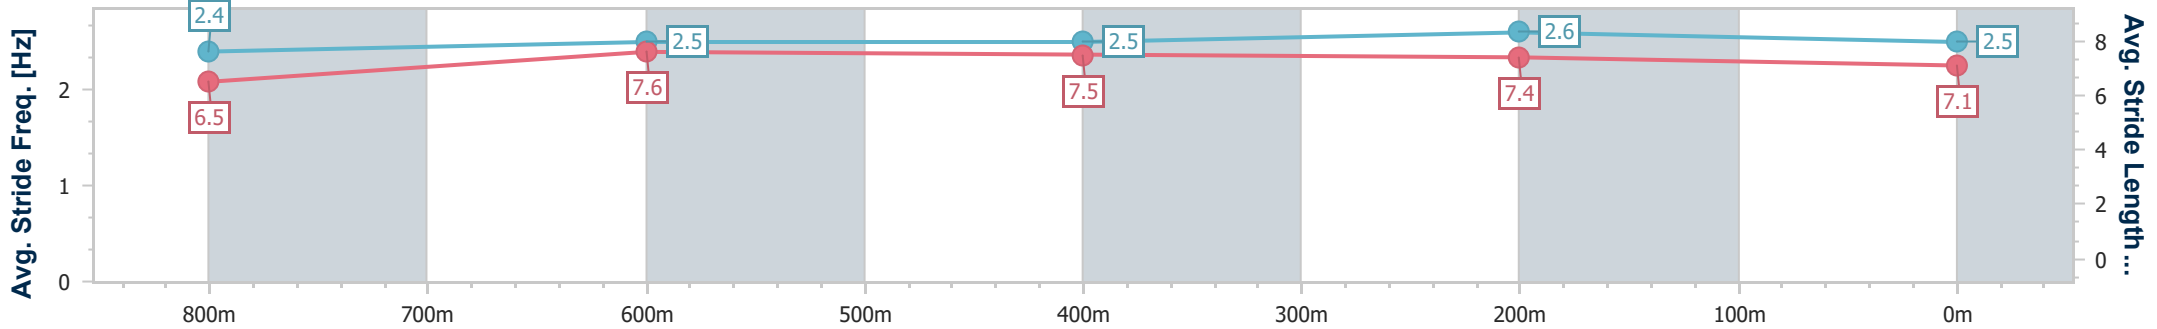

Section	Overall	800m	600m	400m	200m
Section Times	0:55.89 [1] (0:13.12)	0:42.77 [1] (0:10.37)	0:32.40 [1] (0:10.47)	0:21.93 [1] (0:10.55)	0:11.38 [1] (0:11.38)
Average Speed [km/h]	55.3	69.8	69.1	68.3	63.1
Top Speed [km/h]	71.1	71.6	69.6	68.9	66.3
Avg. Dist. to Rail [m]	6.3	1.7	0.6	1.7	0.3
Avg. Stride Freq. [Hz]	2.4	2.5	2.5	2.6	2.5
Avg. Stride Length [m]	6.5	7.6	7.5	7.4	7.1