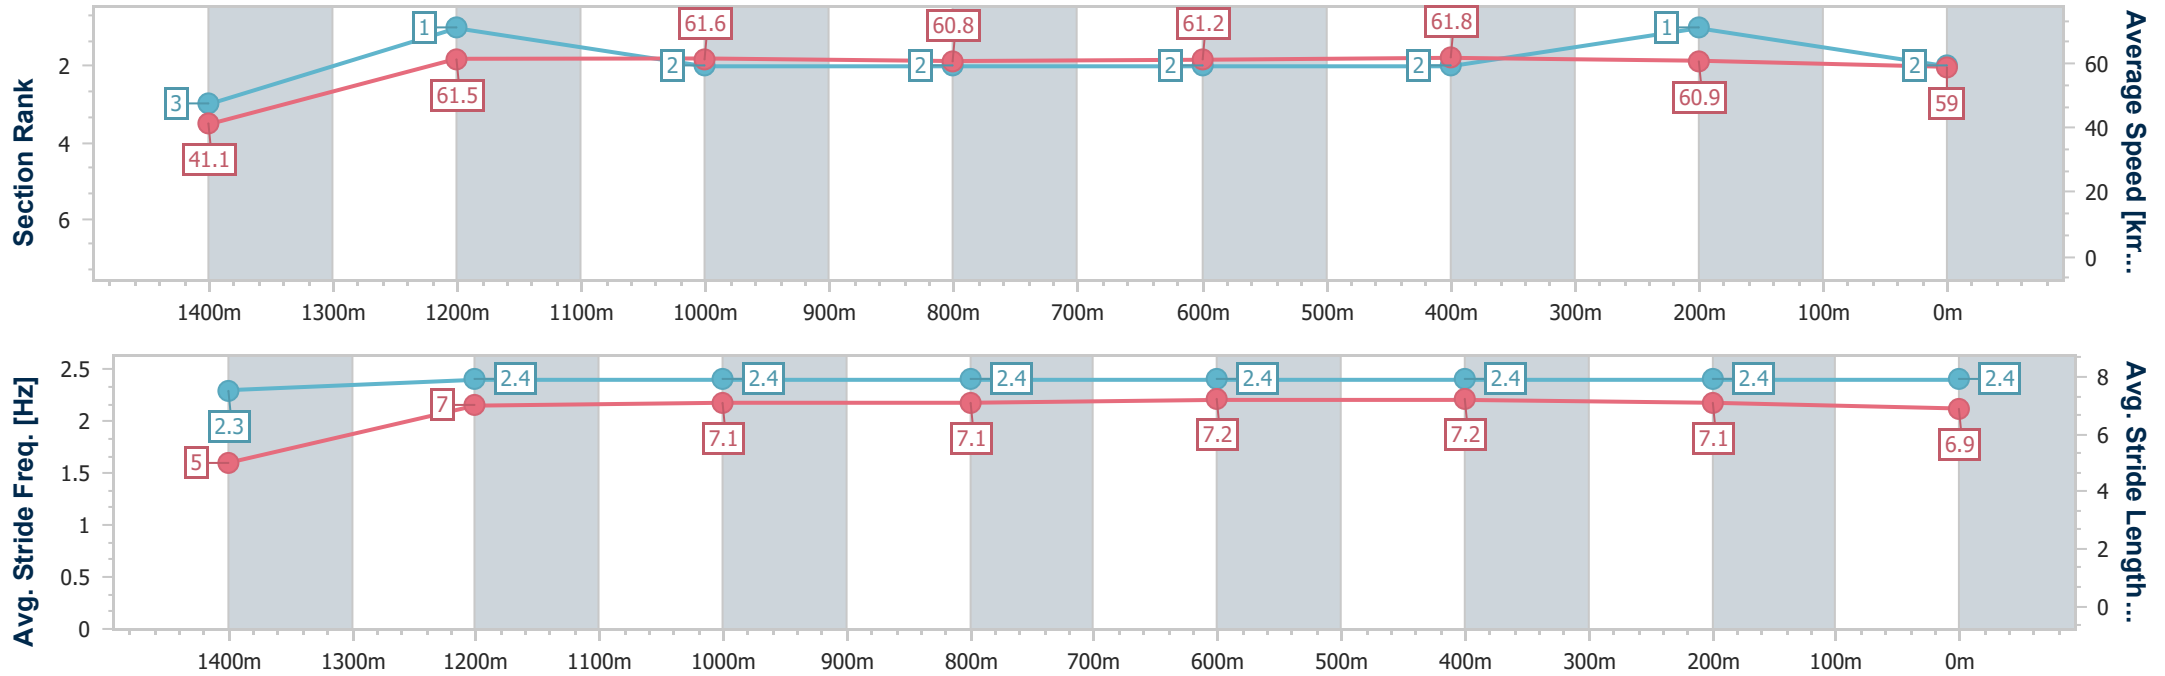

28 December 2024 - 12:24

Track Rating: Soft 5, Weather: Fine, Rail Position: +0m Entire

Section	Overall	1400m	1200m	1000m	800m	600m	400m	200m
Section Times	1:31.45 [1] (0:09.18)	1:22.27 [5] (0:11.68)	1:10.59 [4] (0:11.52)	0:59.07 [4] (0:11.77)	0:47.30 [5] (0:11.71)	0:35.59 [5] (0:11.88)	0:23.71 [5] (0:12.03)	0:11.68 [3] (0:11.68)
Average Speed [km/h]	39.5	61.4	62.5	61.0	61.5	61.8	60.5	61.8
Top Speed [km/h]	60.9	63.0	63.5	62.2	62.6	63.0	61.9	62.3
Avg. Dist. to Rail [m]	2.3	3.5	1.3	1.0	2.1	2.6	5.0	4.3
Avg. Stride Freq. [Hz]	2.0	2.2	2.2	2.2	2.2	2.2	2.2	2.2
Avg. Stride Length [m]	5.5	7.9	8.0	7.7	7.9	7.9	7.6	7.6

- [ ] Ranking at each section and finish
- .-.- No data available at this section
- NA No data available

Horse/Jockey Name	Fighting Edge
Final Rank	2
Fastest Section Time (Section)	0:08.78 (Overall)
Top Speed [km/h] (Section)	63.8 (1400m)
Race State	Finished

Ladbrokes Cannon Park QLD Professional

Race 3: Ellis Beach Bar & Grill Maiden Plate - 1500m

28 December 2024 - 12:24

Track Rating: Soft 5, Weather: Fine, Rail Position: +0m Entire

Section	Overall	1400m	1200m	1000m	800m	600m	400m	200m
Section Times	1:31.75 [2] (0:08.78)	1:22.97 [3] (0:11.71)	1:11.26 [1] (0:11.68)	0:59.58 [2] (0:11.79)	0:47.79 [2] (0:11.77)	0:36.02 [2] (0:11.83)	0:24.19 [2] (0:12.00)	0:12.19 [1] (0:12.19)
Average Speed [km/h]	41.1	61.5	61.6	60.8	61.2	61.8	60.9	59.0
Top Speed [km/h]	60.7	63.8	62.2	62.2	62.5	63.1	61.9	60.4
Avg. Dist. to Rail [m]	1.6	1.3	0.3	0.6	0.3	2.4	4.9	5.2
Avg. Stride Freq. [Hz]	2.3	2.4	2.4	2.4	2.4	2.4	2.4	2.4
Avg. Stride Length [m]	5.0	7.0	7.1	7.1	7.2	7.2	7.1	6.9

- [ ] Ranking at each section and finish
- .-.- No data available at this section
- NA No data available

Horse/Jockey Name	The General Talks
Final Rank	3
Fastest Section Time (Section)	0:09.04 (Overall)
Top Speed [km/h] (Section)	63.0 (1200m)
Race State	Finished