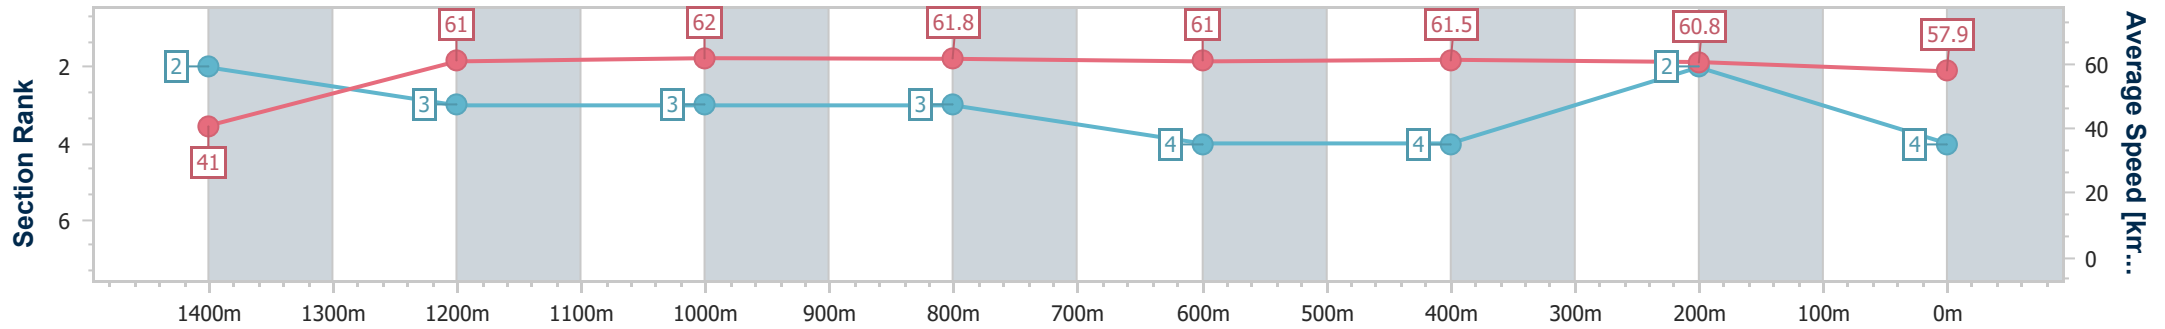

- [ ] Ranking at each section and finish
- .-.- No data available at this section
- NA No data available

Horse/Jockey Name	Cluck
Final Rank	4
Fastest Section Time (Section)	0:08.76 (Overall)
Top Speed [km/h] (Section)	63.8 (1200m)
Race State	Finished

Ladbrokes Cannon Park QLD Professional

Race 3: Ellis Beach Bar & Grill Maiden Plate - 1500m

28 December 2024 - 12:24

Track Rating: Soft 5, Weather: Fine, Rail Position: +0m Entire

Section	Overall	1400m	1200m	1000m	800m	600m	400m	200m
Section Times	1:32.20 [4] (0:08.76)	1:23.44 [2] (0:11.83)	1:11.61 [3] (0:11.61)	1:00.00 [3] (0:11.78)	0:48.22 [3] (0:11.83)	0:36.39 [4] (0:11.88)	0:24.51 [4] (0:12.06)	0:12.45 [2] (0:12.45)
Average Speed [km/h]	41.0	61.0	62.0	61.8	61.0	61.5	60.8	57.9
Top Speed [km/h]	59.8	62.7	63.8	63.6	62.3	63.6	62.2	60.6
Avg. Dist. to Rail [m]	7.3	1.4	0.4	1.8	2.5	2.6	5.5	6.2
Avg. Stride Freq. [Hz]	2.3	2.3	2.3	2.3	2.3	2.4	2.4	2.3
Avg. Stride Length [m]	4.8	7.3	7.5	7.4	7.3	7.1	7.1	6.9

- [ ] Ranking at each section and finish
- .-.- No data available at this section
- NA No data available

Horse/Jockey Name	Missin' De Quo
Final Rank	5
Fastest Section Time (Section)	0:08.41 (Overall)
Top Speed [km/h] (Section)	62.0 (800m)
Race State	Finished