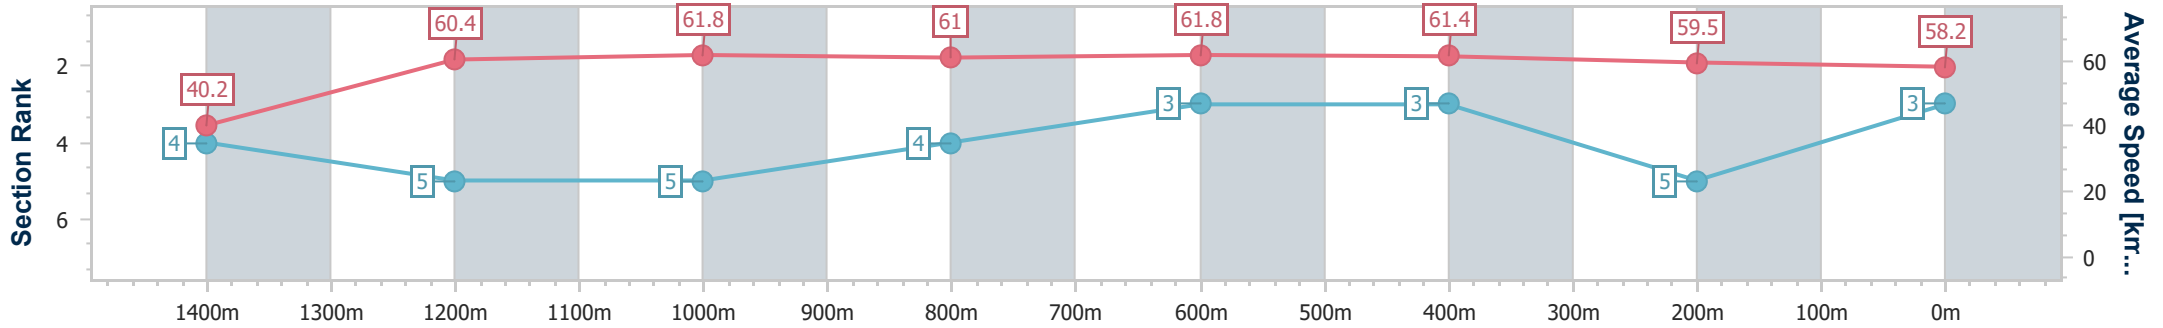

Ladbrokes Cannon Park QLD Professional

Race 3: Ellis Beach Bar & Grill Maiden Plate - 1500m

28 December 2024 - 12:24

Track Rating: Soft 5, Weather: Fine, Rail Position: +0m Entire

Section	Overall	1400m	1200m	1000m	800m	600m	400m	200m
Section Times	1:32.19 [3] (0:09.04)	1:23.15 [4] (0:11.89)	1:11.26 [5] (0:11.50)	0:59.76 [5] (0:11.64)	0:48.12 [4] (0:11.66)	0:36.46 [3] (0:11.85)	0:24.61 [3] (0:12.24)	0:12.37 [5] (0:12.37)
Average Speed [km/h]	40.2	60.4	61.8	61.0	61.8	61.4	59.5	58.2
Top Speed [km/h]	60.4	61.8	63.0	61.7	62.8	62.3	61.4	59.7
Avg. Dist. to Rail [m]	1.6	2.3	2.2	2.1	0.2	1.9	3.3	4.3
Avg. Stride Freq. [Hz]	2.0	2.1	2.1	2.1	2.1	2.2	2.1	2.1
Avg. Stride Length [m]	5.7	7.9	7.9	7.9	8.0	7.7	7.7	7.5

- [ ] Ranking at each section and finish
- .-.- No data available at this section
- NA No data available

Horse/Jockey Name	Cluck
Final Rank	4
Fastest Section Time (Section)	0:08.76 (Overall)
Top Speed [km/h] (Section)	63.8 (1200m)
Race State	Finished