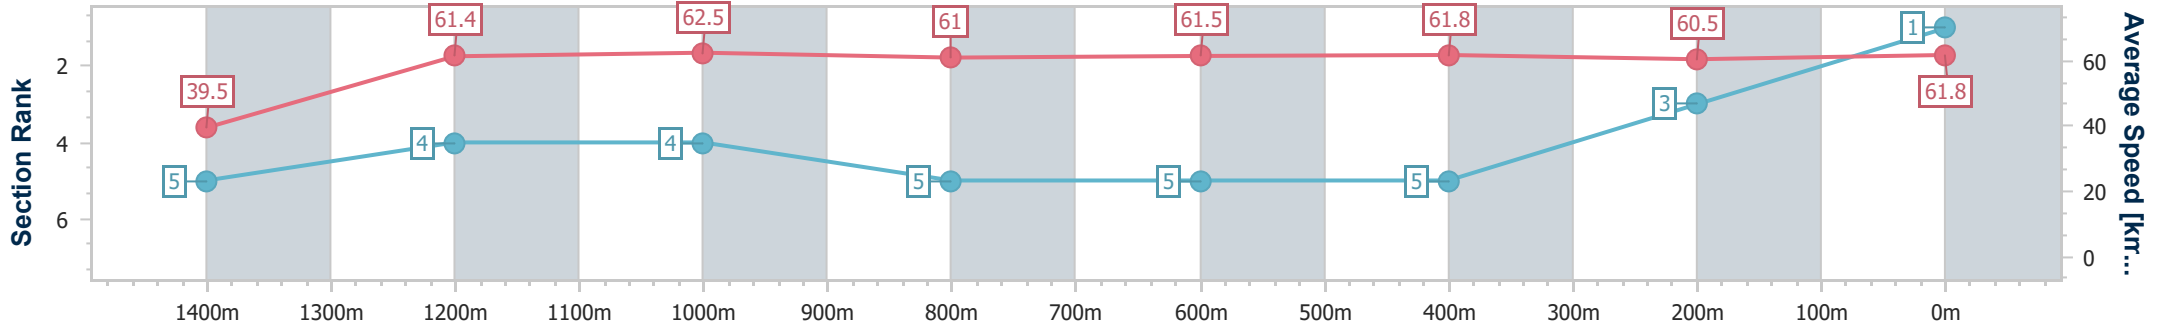

28 December 2024 - 12:24

Track Rating: Soft 5, Weather: Fine, Rail Position: +0m Entire

Section	Overall	1400m	1200m	1000m	800m	600m	400m	200m
Section Times	1:31.45 [1] (0:09.18)	1:22.27 [5] (0:11.68)	1:10.59 [4] (0:11.52)	0:59.07 [4] (0:11.77)	0:47.30 [5] (0:11.71)	0:35.59 [5] (0:11.88)	0:23.71 [5] (0:12.03)	0:11.68 [3] (0:11.68)
Average Speed [km/h]	39.5	61.4	62.5	61.0	61.5	61.8	60.5	61.8
Top Speed [km/h]	60.9	63.0	63.5	62.2	62.6	63.0	61.9	62.3
Avg. Dist. to Rail [m]	2.3	3.5	1.3	1.0	2.1	2.6	5.0	4.3
Avg. Stride Freq. [Hz]	2.0	2.2	2.2	2.2	2.2	2.2	2.2	2.2
Avg. Stride Length [m]	5.5	7.9	8.0	7.7	7.9	7.9	7.6	7.6