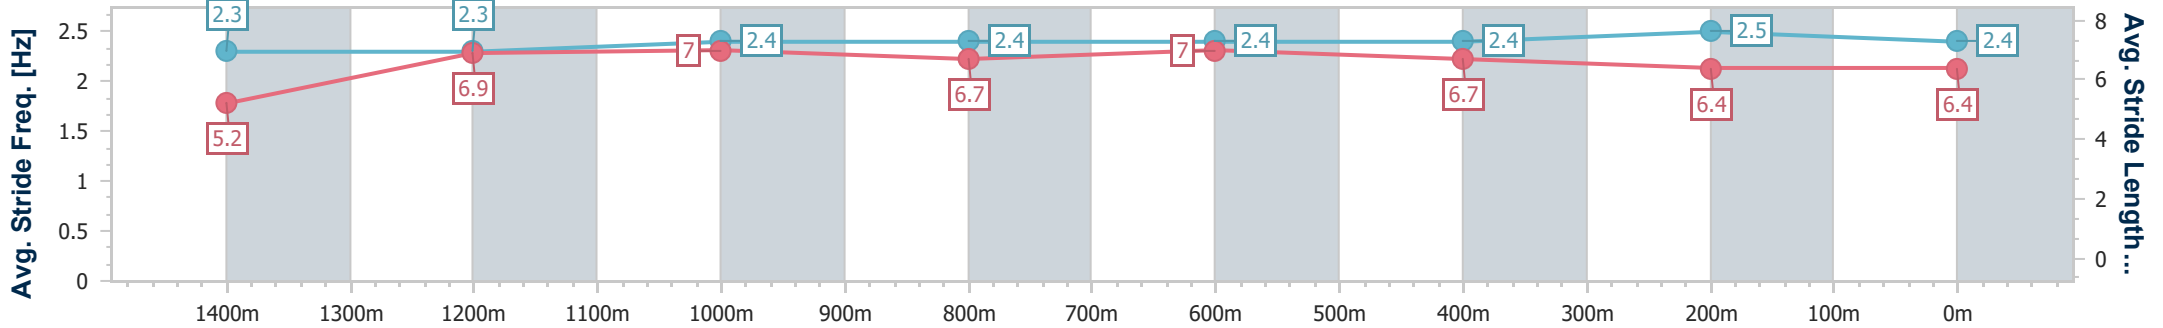

- [ ] Ranking at each section and finish
- .-.- No data available at this section
- NA No data available

Horse/Jockey Name	Missin' De Quo
Final Rank	5
Fastest Section Time (Section)	0:08.41 (Overall)
Top Speed [km/h] (Section)	62.0 (800m)
Race State	Finished

Ladbrokes Cannon Park QLD Professional

Race 3: Ellis Beach Bar & Grill Maiden Plate - 1500m

28 December 2024 - 12:24

Track Rating: Soft 5, Weather: Fine, Rail Position: +0m Entire

Section	Overall	1400m	1200m	1000m	800m	600m	400m	200m
Section Times	1:33.15 [5] (0:08.41)	1:24.74 [1] (0:12.13)	1:12.61 [2] (0:11.61)	1:01.00 [1] (0:11.71)	0:49.29 [1] (0:11.73)	0:37.56 [1] (0:11.82)	0:25.74 [1] (0:12.39)	0:13.35 [4] (0:13.35)
Average Speed [km/h]	42.7	59.6	61.1	60.0	61.5	61.2	59.0	53.9
Top Speed [km/h]	59.8	61.6	61.9	60.5	62.0	62.0	60.6	57.3
Avg. Dist. to Rail [m]	3.0	1.8	2.7	3.2	0.7	1.6	4.3	3.9
Avg. Stride Freq. [Hz]	2.3	2.3	2.4	2.4	2.4	2.4	2.5	2.4
Avg. Stride Length [m]	5.2	6.9	7.0	6.7	7.0	6.7	6.4	6.4

- [ ] Ranking at each section and finish
- .-.- No data available at this section
- NA No data available