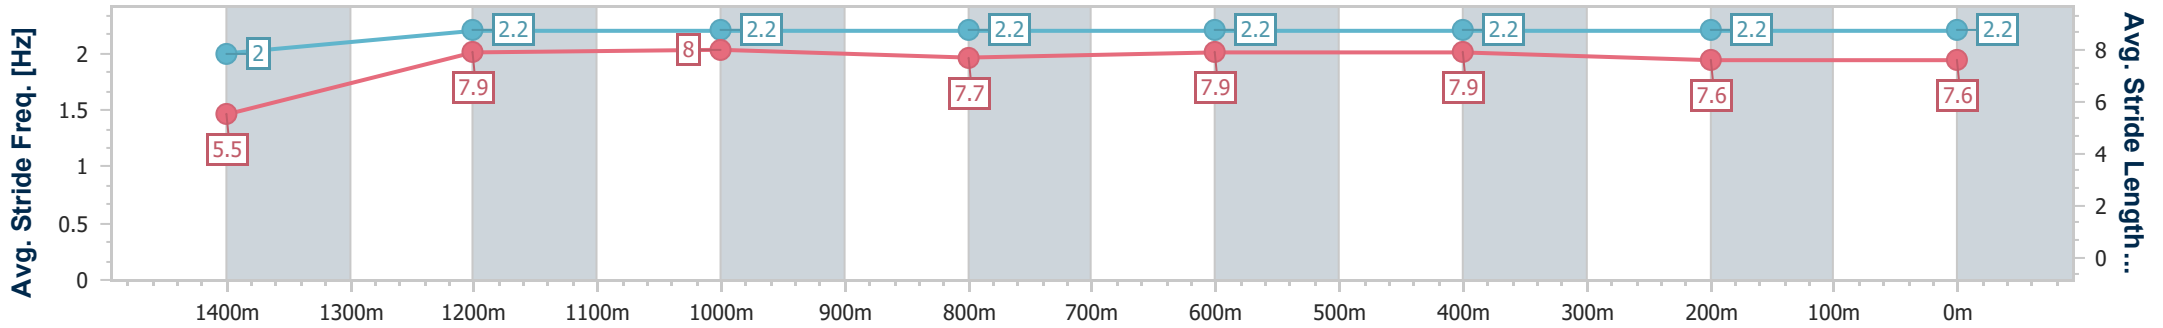

28 December 2024 - 12:24

Track Rating: Soft 5, Weather: Fine, Rail Position: +0m Entire

Section	Overall	1400m	1200m	1000m	800m	600m	400m	200m
Section Times	1:31.45 [1] (0:09.18)	1:22.27 [5] (0:11.68)	1:10.59 [4] (0:11.52)	0:59.07 [4] (0:11.77)	0:47.30 [5] (0:11.71)	0:35.59 [5] (0:11.88)	0:23.71 [5] (0:12.03)	0:11.68 [3] (0:11.68)
Average Speed [km/h]	39.5	61.4	62.5	61.0	61.5	61.8	60.5	61.8
Top Speed [km/h]	60.9	63.0	63.5	62.2	62.6	63.0	61.9	62.3
Avg. Dist. to Rail [m]	2.3	3.5	1.3	1.0	2.1	2.6	5.0	4.3
Avg. Stride Freq. [Hz]	2.0	2.2	2.2	2.2	2.2	2.2	2.2	2.2
Avg. Stride Length [m]	5.5	7.9	8.0	7.7	7.9	7.9	7.6	7.6