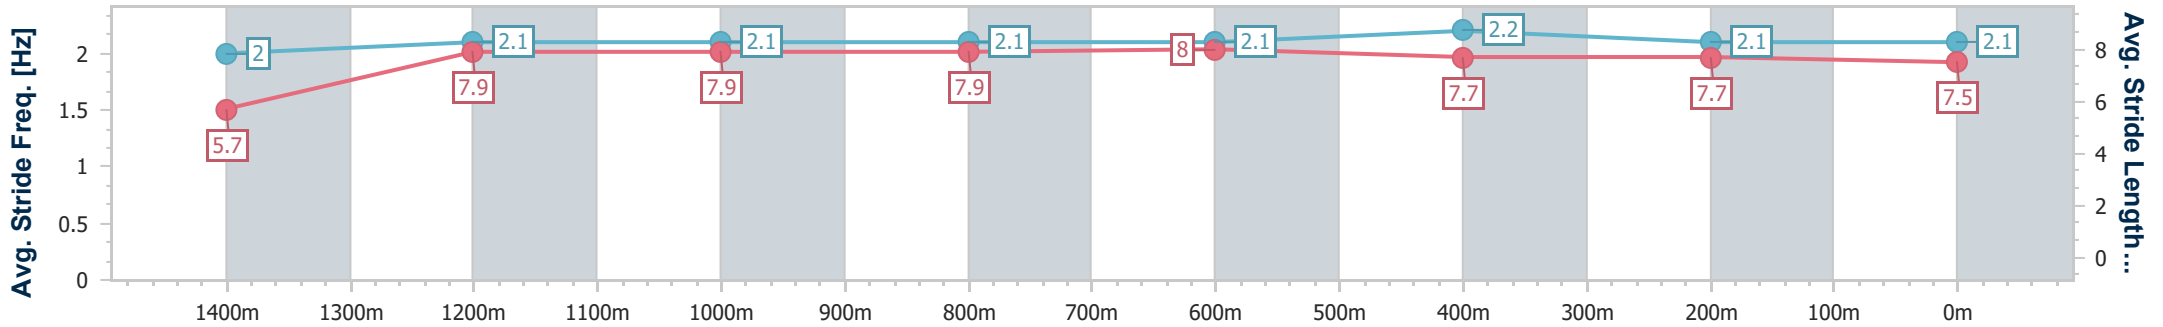

Ladbrokes Cannon Park QLD Professional

Race 3: Ellis Beach Bar & Grill Maiden Plate - 1500m

28 December 2024 - 12:24

Track Rating: Soft 5, Weather: Fine, Rail Position: +0m Entire

Section	Overall	1400m	1200m	1000m	800m	600m	400m	200m
Section Times	1:32.19 [3] (0:09.04)	1:23.15 [4] (0:11.89)	1:11.26 [5] (0:11.50)	0:59.76 [5] (0:11.64)	0:48.12 [4] (0:11.66)	0:36.46 [3] (0:11.85)	0:24.61 [3] (0:12.24)	0:12.37 [5] (0:12.37)
Average Speed [km/h]	40.2	60.4	61.8	61.0	61.8	61.4	59.5	58.2
Top Speed [km/h]	60.4	61.8	63.0	61.7	62.8	62.3	61.4	59.7
Avg. Dist. to Rail [m]	1.6	2.3	2.2	2.1	0.2	1.9	3.3	4.3
Avg. Stride Freq. [Hz]	2.0	2.1	2.1	2.1	2.1	2.2	2.1	2.1
Avg. Stride Length [m]	5.7	7.9	7.9	7.9	8.0	7.7	7.7	7.5

- [ ] Ranking at each section and finish
- .-.- No data available at this section
- NA No data available

Horse/Jockey Name	Cluck
Final Rank	4
Fastest Section Time (Section)	0:08.76 (Overall)
Top Speed [km/h] (Section)	63.8 (1200m)
Race State	Finished