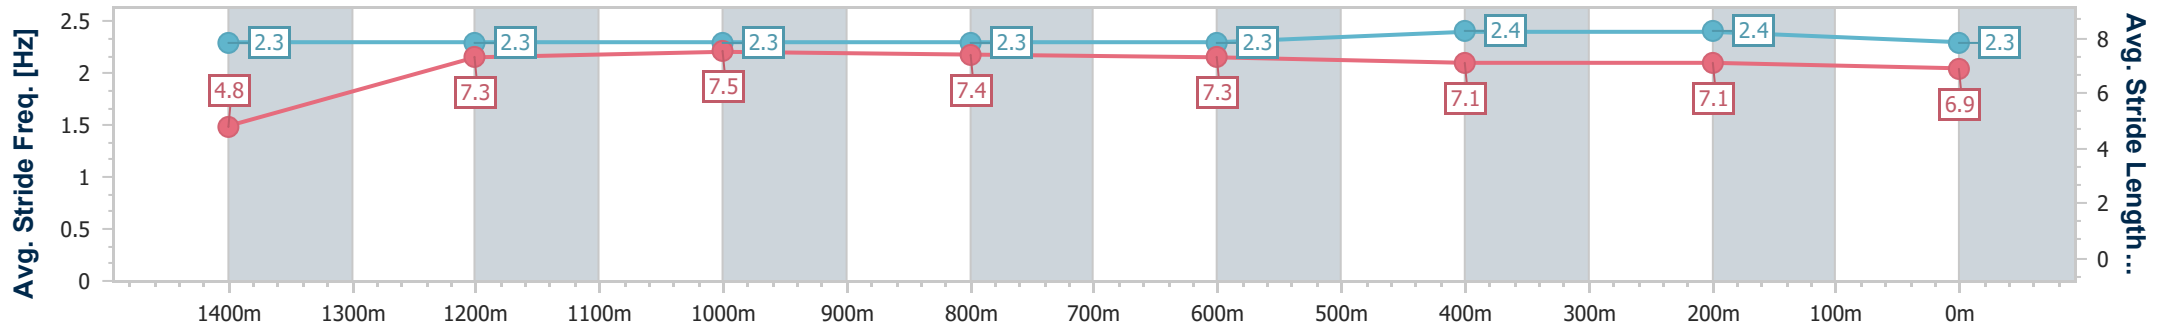

- [ ] Ranking at each section and finish
- .-.- No data available at this section
- NA No data available

Horse/Jockey Name	Cluck
Final Rank	4
Fastest Section Time (Section)	0:08.76 (Overall)
Top Speed [km/h] (Section)	63.8 (1200m)
Race State	Finished

Ladbrokes Cannon Park QLD Professional

Race 3: Ellis Beach Bar & Grill Maiden Plate - 1500m

28 December 2024 - 12:24

Track Rating: Soft 5, Weather: Fine, Rail Position: +0m Entire

Section	Overall	1400m	1200m	1000m	800m	600m	400m	200m
Section Times	1:32.20 [4] (0:08.76)	1:23.44 [2] (0:11.83)	1:11.61 [3] (0:11.61)	1:00.00 [3] (0:11.78)	0:48.22 [3] (0:11.83)	0:36.39 [4] (0:11.88)	0:24.51 [4] (0:12.06)	0:12.45 [2] (0:12.45)
Average Speed [km/h]	41.0	61.0	62.0	61.8	61.0	61.5	60.8	57.9
Top Speed [km/h]	59.8	62.7	63.8	63.6	62.3	63.6	62.2	60.6
Avg. Dist. to Rail [m]	7.3	1.4	0.4	1.8	2.5	2.6	5.5	6.2
Avg. Stride Freq. [Hz]	2.3	2.3	2.3	2.3	2.3	2.4	2.4	2.3
Avg. Stride Length [m]	4.8	7.3	7.5	7.4	7.3	7.1	7.1	6.9

- [ ] Ranking at each section and finish
- .-.- No data available at this section
- NA No data available

Horse/Jockey Name	Missin' De Quo
Final Rank	5
Fastest Section Time (Section)	0:08.41 (Overall)
Top Speed [km/h] (Section)	62.0 (800m)
Race State	Finished