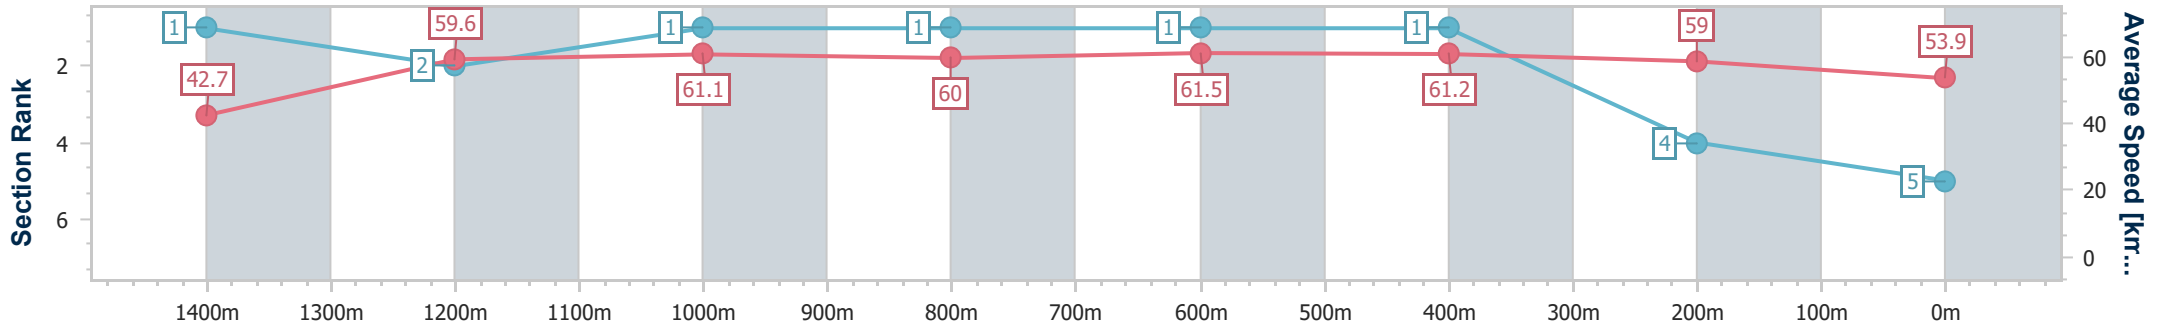

- [ ] Ranking at each section and finish
- .-.- No data available at this section
- NA No data available

Horse/Jockey Name	Missin' De Quo
Final Rank	5
Fastest Section Time (Section)	0:08.41 (Overall)
Top Speed [km/h] (Section)	62.0 (800m)
Race State	Finished

Ladbrokes Cannon Park QLD Professional

Race 3: Ellis Beach Bar & Grill Maiden Plate - 1500m

28 December 2024 - 12:24

Track Rating: Soft 5, Weather: Fine, Rail Position: +0m Entire

Section	Overall	1400m	1200m	1000m	800m	600m	400m	200m
Section Times	1:33.15 [5] (0:08.41)	1:24.74 [1] (0:12.13)	1:12.61 [2] (0:11.61)	1:01.00 [1] (0:11.71)	0:49.29 [1] (0:11.73)	0:37.56 [1] (0:11.82)	0:25.74 [1] (0:12.39)	0:13.35 [4] (0:13.35)
Average Speed [km/h]	42.7	59.6	61.1	60.0	61.5	61.2	59.0	53.9
Top Speed [km/h]	59.8	61.6	61.9	60.5	62.0	62.0	60.6	57.3
Avg. Dist. to Rail [m]	3.0	1.8	2.7	3.2	0.7	1.6	4.3	3.9
Avg. Stride Freq. [Hz]	2.3	2.3	2.4	2.4	2.4	2.4	2.5	2.4
Avg. Stride Length [m]	5.2	6.9	7.0	6.7	7.0	6.7	6.4	6.4

- [ ] Ranking at each section and finish
- .-.- No data available at this section
- NA No data available