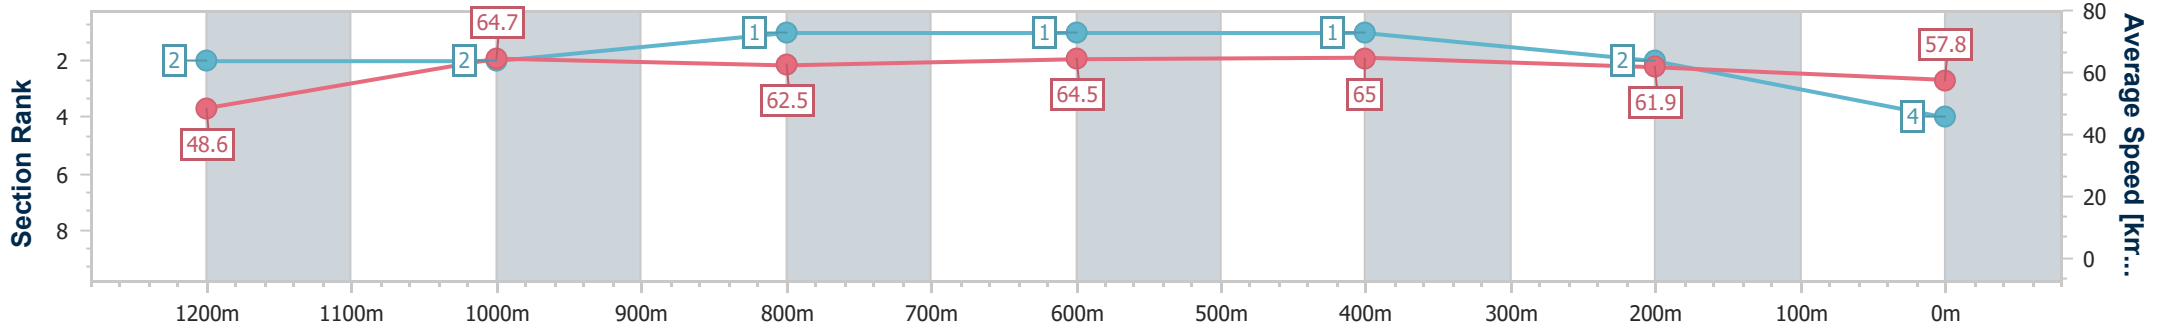

Horse/Jockey Name	Over The Falls
Final Rank	4
Fastest Section Time (Section)	0:11.00 (1200m)
Top Speed [km/h] (Section)	66.2 (1200m)
Race State	Finished

Ladbroke's Cannon Park QLD Professional
Race 5: Lindon Reed Mortgage Choice Cairns Class 3 Plate - 1400m

28 December 2024 - 13:32

Track Rating: Good 4, Weather: Fine, Rail Position: +0m Entire

Section	Overall	1200m	1000m	800m	600m	400m	200m
Section Times	1:23.95 [4] (0:14.81)	1:09.14 [2] (0:11.00)	0:58.14 [2] (0:11.44)	0:46.70 [1] (0:11.14)	0:35.56 [1] (0:11.28)	0:24.28 [1] (0:11.80)	0:12.48 [2] (0:12.48)
Average Speed [km/h]	48.6	64.7	62.5	64.5	65.0	61.9	57.8
Top Speed [km/h]	65.3	66.2	63.1	65.7	65.6	64.8	60.4
Avg. Dist. to Rail [m]	8.1	3.8	2.6	2.3	2.7	3.5	1.6
Avg. Stride Freq. [Hz]	2.2	2.4	2.4	2.4	2.5	2.4	2.3
Avg. Stride Length [m]	4.6	7.4	7.2	7.5	7.3	7.2	7.0

- [ ] Ranking at each section and finish
- -.-.- No data available at this section
- NA No data available