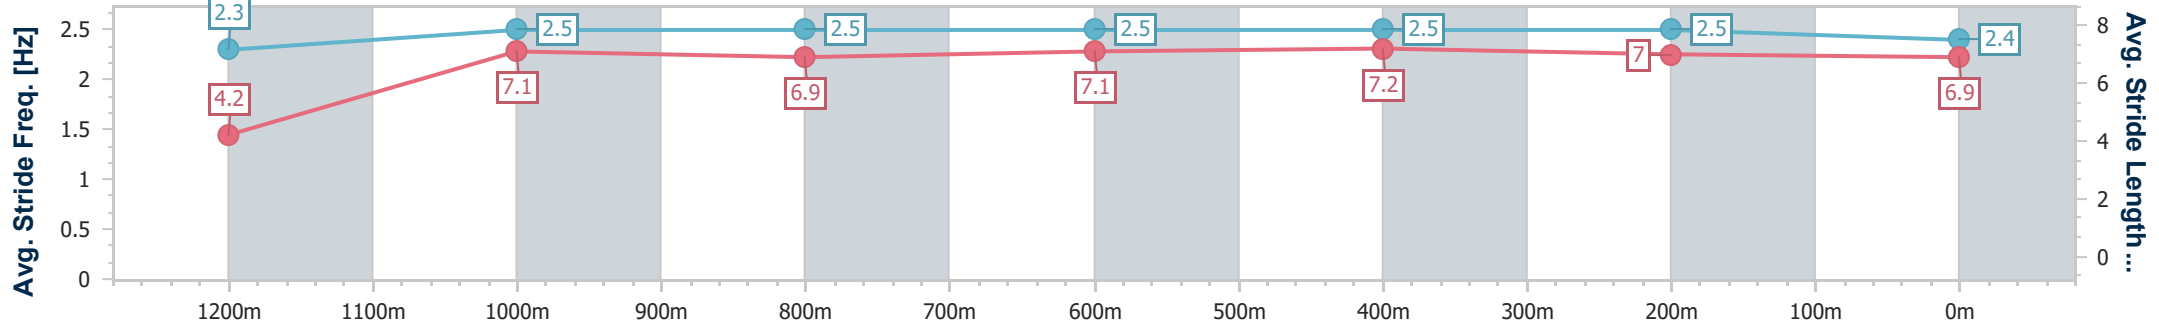

- [] Ranking at each section and finish
- .-.- No data available at this section
- NA No data available

Horse/Jockey Name	Savee
Final Rank	7
Fastest Section Time (Section)	0:11.14 (1200m)
Top Speed [km/h] (Section)	67.8 (800m)
Race State	Finished

- [] Ranking at each section and finish
- .-.- No data available at this section
- NA No data available

Horse/Jockey Name	Mirror Illusion
Final Rank	8
Fastest Section Time (Section)	0:11.09 (800m)
Top Speed [km/h] (Section)	66.8 (800m)
Race State	Finished