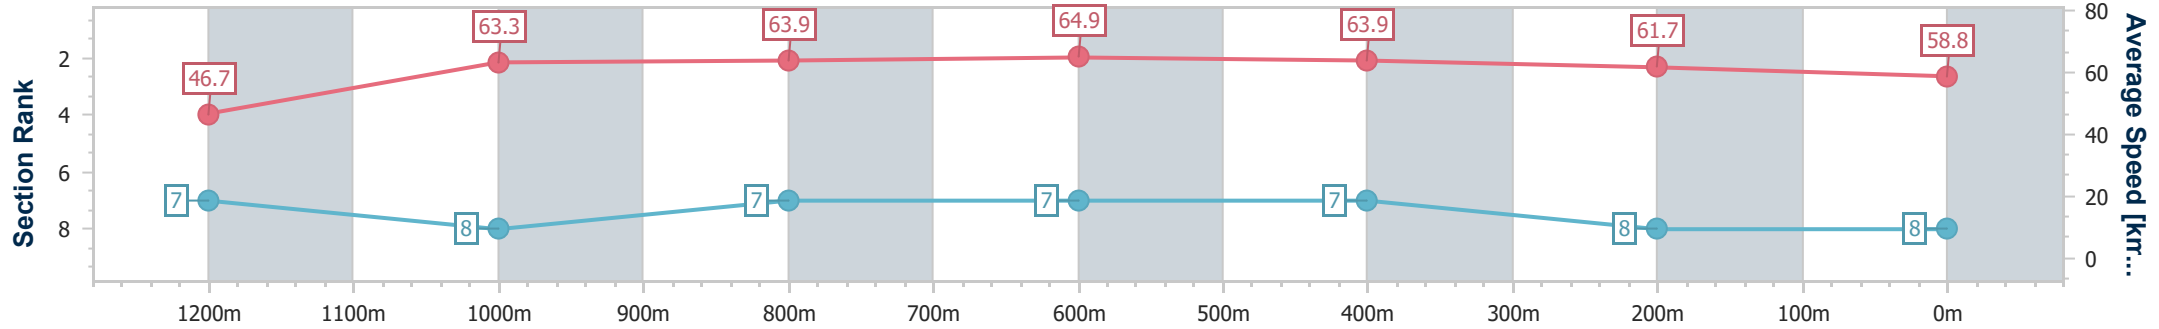

Horse/Jockey Name	Mirror Illusion
Final Rank	8
Fastest Section Time (Section)	0:11.09 (800m)
Top Speed [km/h] (Section)	66.8 (800m)
Race State	Finished

Ladbrokes Cannon Park QLD Professional
Race 5: Lindon Reed Mortgage Choice Cairns Class 3 Plate - 1400m

28 December 2024 - 13:32

Track Rating: Good 4, Weather: Fine, Rail Position: +0m Entire

Section	Overall	1200m	1000m	800m	600m	400m	200m
Section Times	1:24.70 [8] (0:15.45)	1:09.25 [7] (0:11.42)	0:57.83 [8] (0:11.28)	0:46.55 [7] (0:11.09)	0:35.46 [7] (0:11.44)	0:24.02 [7] (0:11.77)	0:12.25 [8] (0:12.25)
Average Speed [km/h]	46.7	63.3	63.9	64.9	63.9	61.7	58.8
Top Speed [km/h]	63.6	64.9	65.8	66.8	65.5	63.7	61.6
Avg. Dist. to Rail [m]	10.9	2.2	0.5	1.3	2.2	4.5	5.5
Avg. Stride Freq. [Hz]	2.2	2.5	2.5	2.4	2.5	2.5	2.4
Avg. Stride Length [m]	4.5	7.0	7.1	7.3	7.1	7.0	6.8

- [ ] Ranking at each section and finish
- -.-.- No data available at this section
- NA No data available