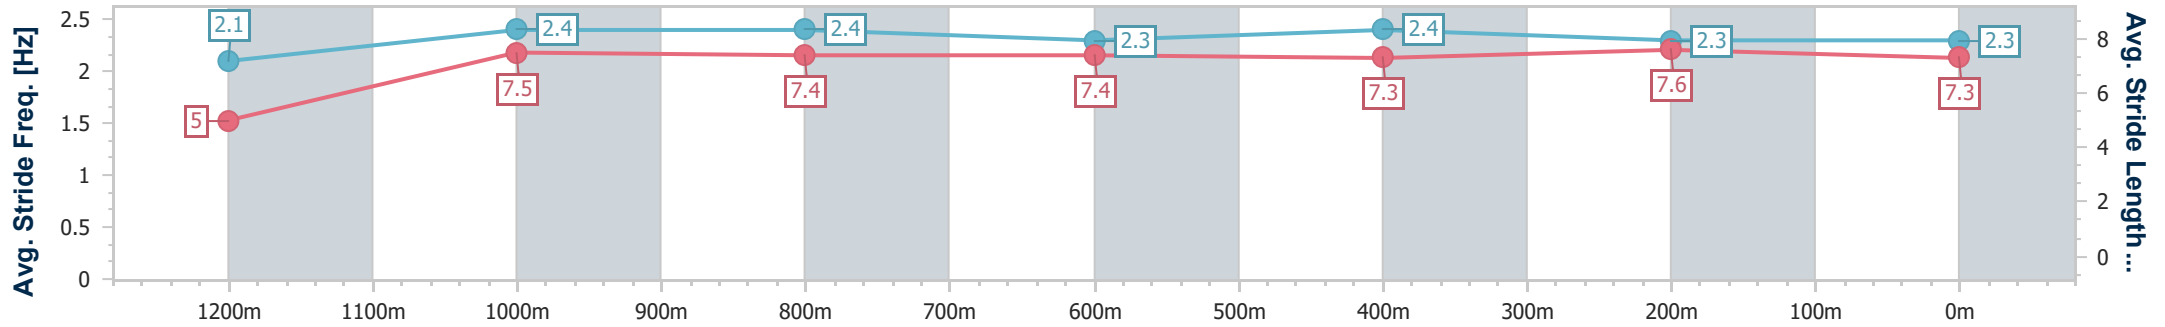

Horse/Jockey Name	Candlelit
Final Rank	2
Fastest Section Time (Section)	0:11.06 (400m)
Top Speed [km/h] (Section)	69.4 (600m)
Race State	Finished

Ladbrokes Cannon Park QLD Professional
Race 5: Lindon Reed Mortgage Choice Cairns Class 3 Plate - 1400m

28 December 2024 - 13:32

Track Rating: Good 4, Weather: Fine, Rail Position: +0m Entire

Section	Overall	1200m	1000m	800m	600m	400m	200m
Section Times	1:23.64 [2] (0:15.07)	1:08.57 [4] (0:11.39)	0:57.18 [6] (0:11.39)	0:45.79 [5] (0:11.32)	0:34.47 [6] (0:11.41)	0:23.06 [6] (0:11.06)	0:12.00 [4] (0:12.00)
Average Speed [km/h]	47.8	64.2	63.4	63.4	64.5	64.4	60.1
Top Speed [km/h]	64.0	66.8	64.8	69.2	69.4	66.4	62.0
Avg. Dist. to Rail [m]	8.0	4.1	1.1	4.8	3.6	1.6	1.9
Avg. Stride Freq. [Hz]	2.1	2.4	2.4	2.3	2.4	2.3	2.3
Avg. Stride Length [m]	5.0	7.5	7.4	7.4	7.3	7.6	7.3

- [ ] Ranking at each section and finish
- -.-.- No data available at this section
- NA No data available