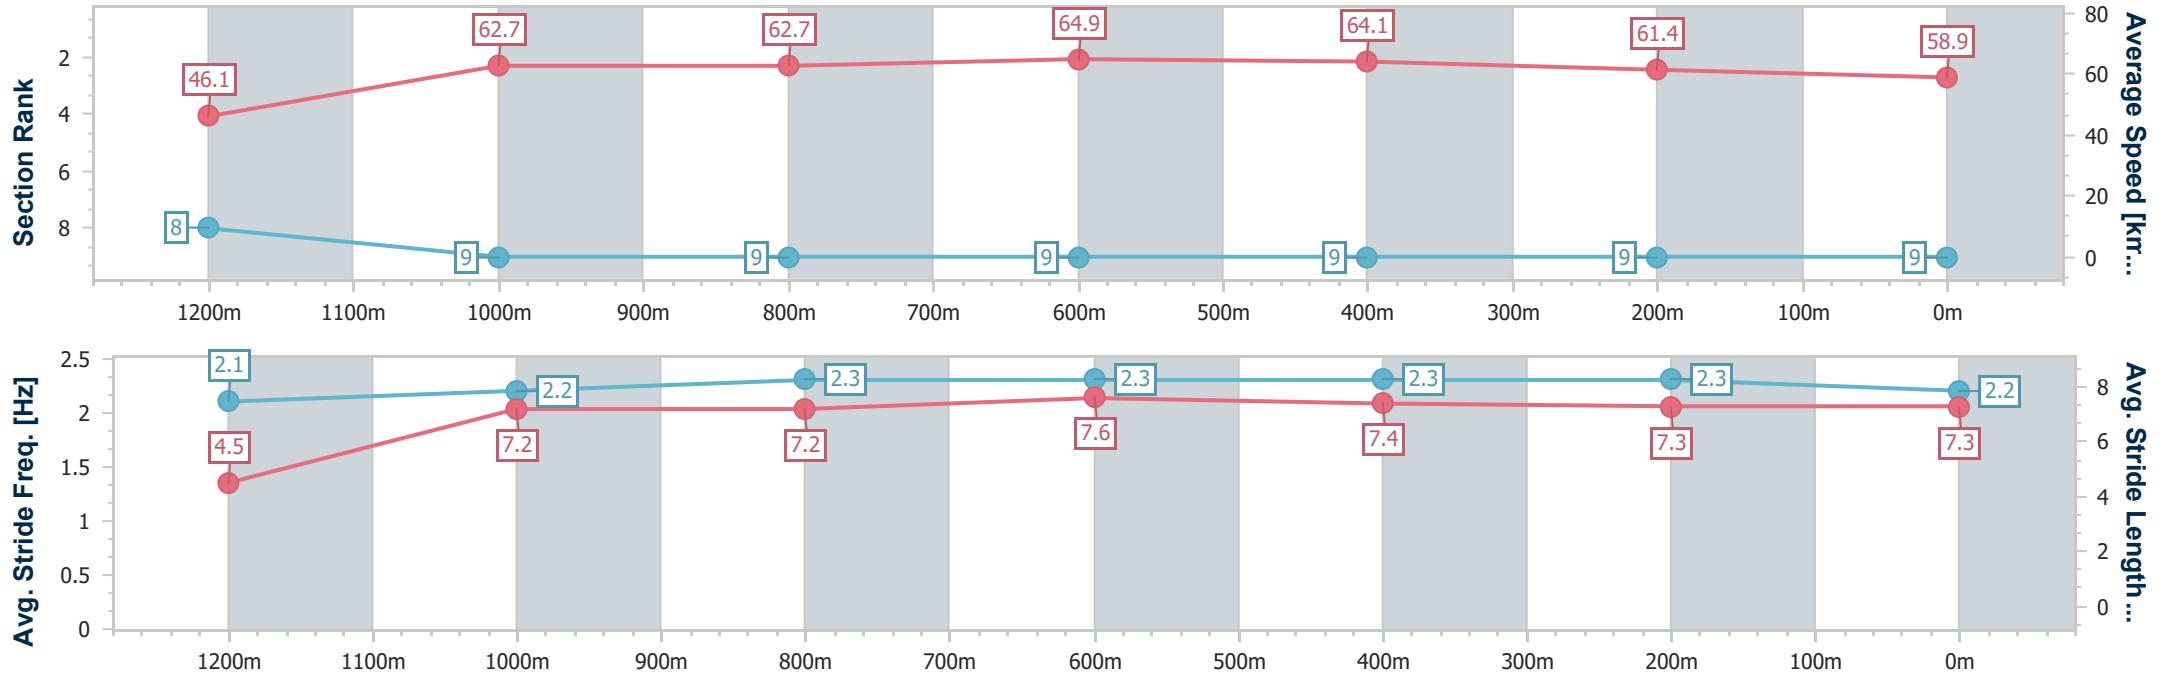

Ladbrokes Cannon Park QLD Professional
Race 5: Lindon Reed Mortgage Choice Cairns Class 3 Plate - 1400m

28 December 2024 - 13:32

Track Rating: Good 4, Weather: Fine, Rail Position: +0m Entire

Section	Overall	1200m	1000m	800m	600m	400m	200m
Section Times	1:24.70 [8] (0:15.45)	1:09.25 [7] (0:11.42)	0:57.83 [8] (0:11.28)	0:46.55 [7] (0:11.09)	0:35.46 [7] (0:11.44)	0:24.02 [7] (0:11.77)	0:12.25 [8] (0:12.25)
Average Speed [km/h]	46.7	63.3	63.9	64.9	63.9	61.7	58.8
Top Speed [km/h]	63.6	64.9	65.8	66.8	65.5	63.7	61.6
Avg. Dist. to Rail [m]	10.9	2.2	0.5	1.3	2.2	4.5	5.5
Avg. Stride Freq. [Hz]	2.2	2.5	2.5	2.4	2.5	2.5	2.4
Avg. Stride Length [m]	4.5	7.0	7.1	7.3	7.1	7.0	6.8

- [] Ranking at each section and finish
- .-.- No data available at this section
- NA No data available

Horse/Jockey Name	Miss Farstar
Final Rank	9
Fastest Section Time (Section)	0:11.12 (800m)
Top Speed [km/h] (Section)	67.6 (Overall)
Race State	Finished

Ladbrokes Cannon Park QLD Professional
Race 5: Lindon Reed Mortgage Choice Cairns Class 3 Plate - 1400m

28 December 2024 - 13:32

Track Rating: Good 4, Weather: Fine, Rail Position: +0m Entire

Section	Overall	1200m	1000m	800m	600m	400m	200m
Section Times	1:24.86 [9] (0:15.62)	1:09.24 [8] (0:11.46)	0:57.78 [9] (0:11.42)	0:46.36 [9] (0:11.12)	0:35.24 [9] (0:11.24)	0:24.00 [9] (0:11.82)	0:12.18 [9] (0:12.18)
Average Speed [km/h]	46.1	62.7	62.7	64.9	64.1	61.4	58.9
Top Speed [km/h]	67.6	65.4	64.4	65.1	64.5	62.6	60.3
Avg. Dist. to Rail [m]	8.2	0.6	1.0	2.7	0.9	2.5	3.7
Avg. Stride Freq. [Hz]	2.1	2.2	2.3	2.3	2.3	2.3	2.2
Avg. Stride Length [m]	4.5	7.2	7.2	7.6	7.4	7.3	7.3

- [] Ranking at each section and finish
- .-.- No data available at this section
- NA No data available