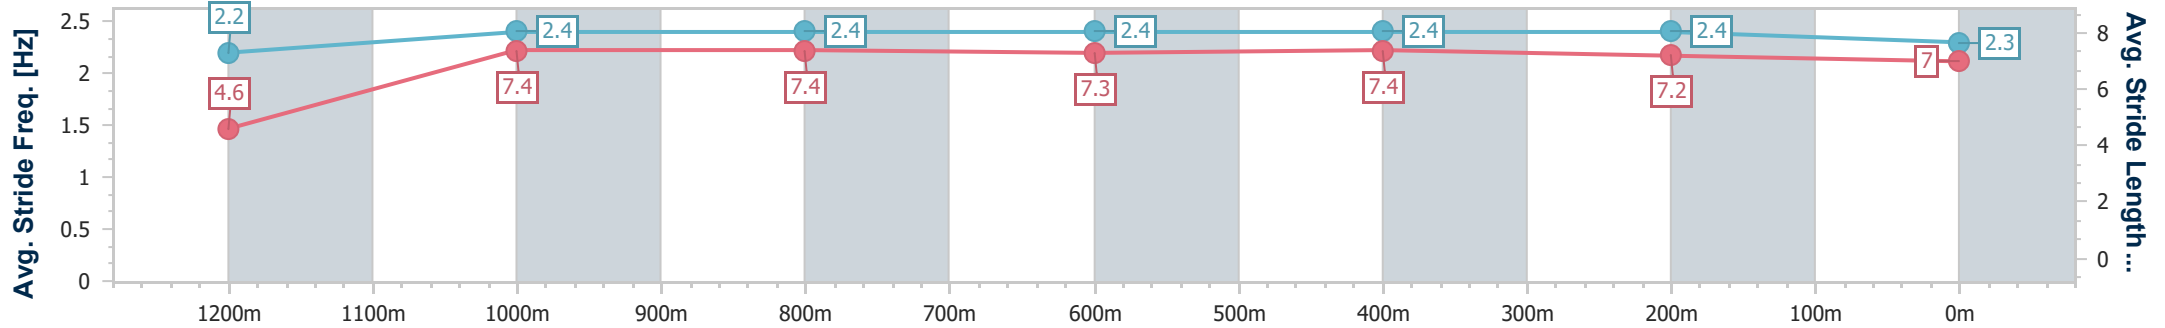

Horse/Jockey Name	Swahili Mai
Final Rank	6
Fastest Section Time (Section)	0:11.22 (1200m)
Top Speed [km/h] (Section)	66.9 (1200m)
Race State	Finished

Ladbrokes Cannon Park QLD Professional
Race 5: Lindon Reed Mortgage Choice Cairns Class 3 Plate - 1400m

28 December 2024 - 13:32

Track Rating: Good 4, Weather: Fine, Rail Position: +0m Entire

Section	Overall	1200m	1000m	800m	600m	400m	200m
Section Times	1:24.34 [6] (0:15.13)	1:09.21 [5] (0:11.22)	0:57.99 [5] (0:11.46)	0:46.53 [4] (0:11.28)	0:35.25 [5] (0:11.35)	0:23.90 [4] (0:11.70)	0:12.20 [5] (0:12.20)
Average Speed [km/h]	47.6	64.2	63.2	63.7	63.2	61.8	59.0
Top Speed [km/h]	64.1	66.9	66.2	64.8	65.3	63.0	60.5
Avg. Dist. to Rail [m]	7.3	0.7	1.1	0.8	0.8	1.9	2.3
Avg. Stride Freq. [Hz]	2.2	2.4	2.4	2.4	2.4	2.4	2.3
Avg. Stride Length [m]	4.6	7.4	7.4	7.3	7.4	7.2	7.0

- [ ] Ranking at each section and finish
- -.-.- No data available at this section
- NA No data available