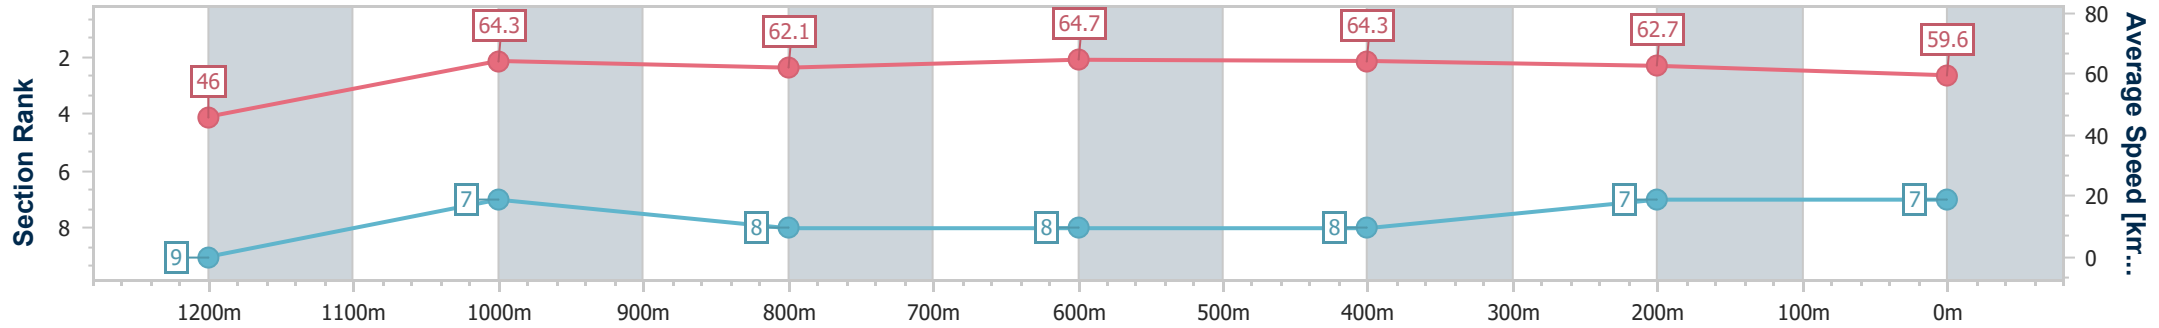

- [] Ranking at each section and finish
- .-.- No data available at this section
- NA No data available

Horse/Jockey Name	Savee
Final Rank	7
Fastest Section Time (Section)	0:11.14 (1200m)
Top Speed [km/h] (Section)	67.8 (800m)
Race State	Finished

- [] Ranking at each section and finish
- .-.- No data available at this section
- NA No data available

Horse/Jockey Name	Mirror Illusion
Final Rank	8
Fastest Section Time (Section)	0:11.09 (800m)
Top Speed [km/h] (Section)	66.8 (800m)
Race State	Finished