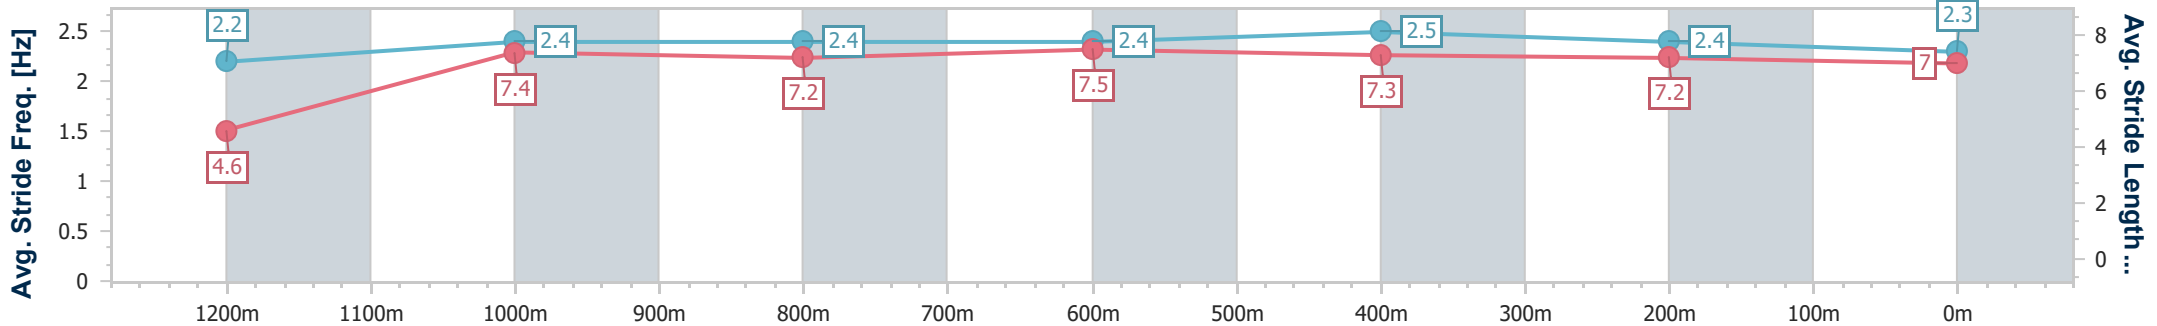

Horse/Jockey Name	Over The Falls
Final Rank	4
Fastest Section Time (Section)	0:11.00 (1200m)
Top Speed [km/h] (Section)	66.2 (1200m)
Race State	Finished

Ladbroke's Cannon Park QLD Professional
Race 5: Lindon Reed Mortgage Choice Cairns Class 3 Plate - 1400m

28 December 2024 - 13:32

Track Rating: Good 4, Weather: Fine, Rail Position: +0m Entire

Section	Overall	1200m	1000m	800m	600m	400m	200m
Section Times	1:23.95 [4] (0:14.81)	1:09.14 [2] (0:11.00)	0:58.14 [2] (0:11.44)	0:46.70 [1] (0:11.14)	0:35.56 [1] (0:11.28)	0:24.28 [1] (0:11.80)	0:12.48 [2] (0:12.48)
Average Speed [km/h]	48.6	64.7	62.5	64.5	65.0	61.9	57.8
Top Speed [km/h]	65.3	66.2	63.1	65.7	65.6	64.8	60.4
Avg. Dist. to Rail [m]	8.1	3.8	2.6	2.3	2.7	3.5	1.6
Avg. Stride Freq. [Hz]	2.2	2.4	2.4	2.4	2.5	2.4	2.3
Avg. Stride Length [m]	4.6	7.4	7.2	7.5	7.3	7.2	7.0

- [ ] Ranking at each section and finish
- -.-.- No data available at this section
- NA No data available