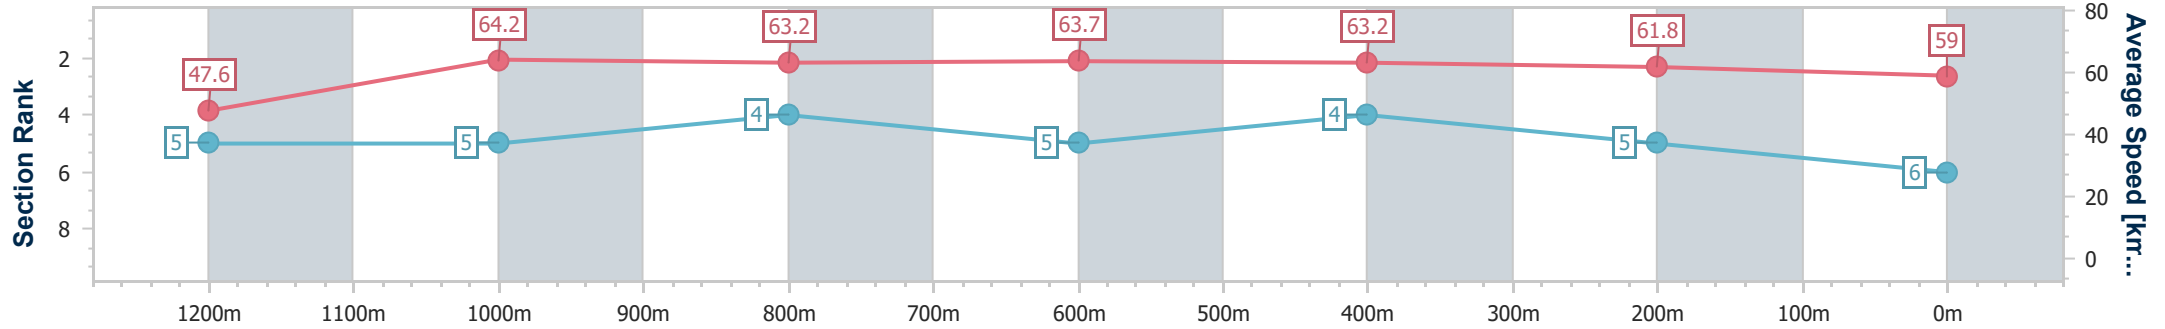

Horse/Jockey Name	Swahili Mai
Final Rank	6
Fastest Section Time (Section)	0:11.22 (1200m)
Top Speed [km/h] (Section)	66.9 (1200m)
Race State	Finished

Ladbrokes Cannon Park QLD Professional
Race 5: Lindon Reed Mortgage Choice Cairns Class 3 Plate - 1400m

28 December 2024 - 13:32

Track Rating: Good 4, Weather: Fine, Rail Position: +0m Entire

Section	Overall	1200m	1000m	800m	600m	400m	200m
Section Times	1:24.34 [6] (0:15.13)	1:09.21 [5] (0:11.22)	0:57.99 [5] (0:11.46)	0:46.53 [4] (0:11.28)	0:35.25 [5] (0:11.35)	0:23.90 [4] (0:11.70)	0:12.20 [5] (0:12.20)
Average Speed [km/h]	47.6	64.2	63.2	63.7	63.2	61.8	59.0
Top Speed [km/h]	64.1	66.9	66.2	64.8	65.3	63.0	60.5
Avg. Dist. to Rail [m]	7.3	0.7	1.1	0.8	0.8	1.9	2.3
Avg. Stride Freq. [Hz]	2.2	2.4	2.4	2.4	2.4	2.4	2.3
Avg. Stride Length [m]	4.6	7.4	7.4	7.3	7.4	7.2	7.0

- [ ] Ranking at each section and finish
- -.-.- No data available at this section
- NA No data available