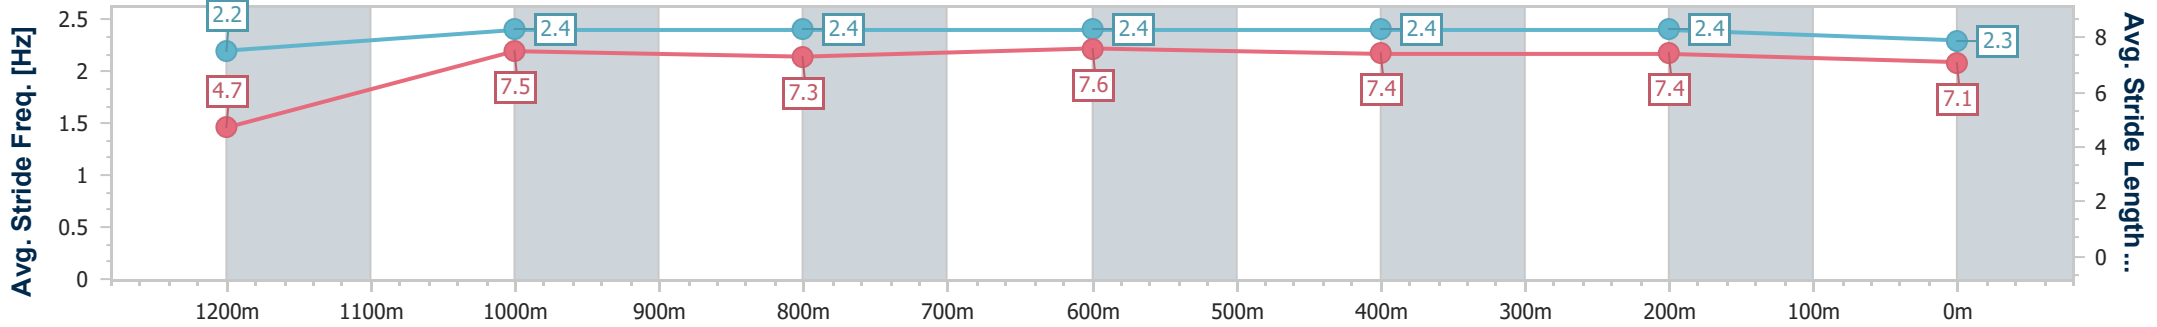

Horse/Jockey Name	King's Halo
Final Rank	1
Fastest Section Time (Section)	0:11.09 (1200m)
Top Speed [km/h] (Section)	67.4 (Overall)
Race State	Finished

Ladbrokes Cannon Park QLD Professional
Race 5: Lindon Reed Mortgage Choice Cairns Class 3 Plate - 1400m

28 December 2024 - 13:32

Track Rating: Good 4, Weather: Fine, Rail Position: +0m Entire

Section	Overall	1200m	1000m	800m	600m	400m	200m
Section Times	1:23.10 [1] (0:14.68)	1:08.42 [1] (0:11.09)	0:57.33 [1] (0:11.56)	0:45.77 [2] (0:11.11)	0:34.66 [2] (0:11.26)	0:23.40 [2] (0:11.19)	0:12.21 [1] (0:12.21)
Average Speed [km/h]	49.1	65.0	61.9	64.8	64.2	64.5	59.0
Top Speed [km/h]	67.4	67.4	63.0	65.9	65.7	67.1	62.7
Avg. Dist. to Rail [m]	8.4	0.4	0.7	0.8	1.2	1.0	0.2
Avg. Stride Freq. [Hz]	2.2	2.4	2.4	2.4	2.4	2.4	2.3
Avg. Stride Length [m]	4.7	7.5	7.3	7.6	7.4	7.4	7.1

- [ ] Ranking at each section and finish
- -.-.- No data available at this section
- NA No data available