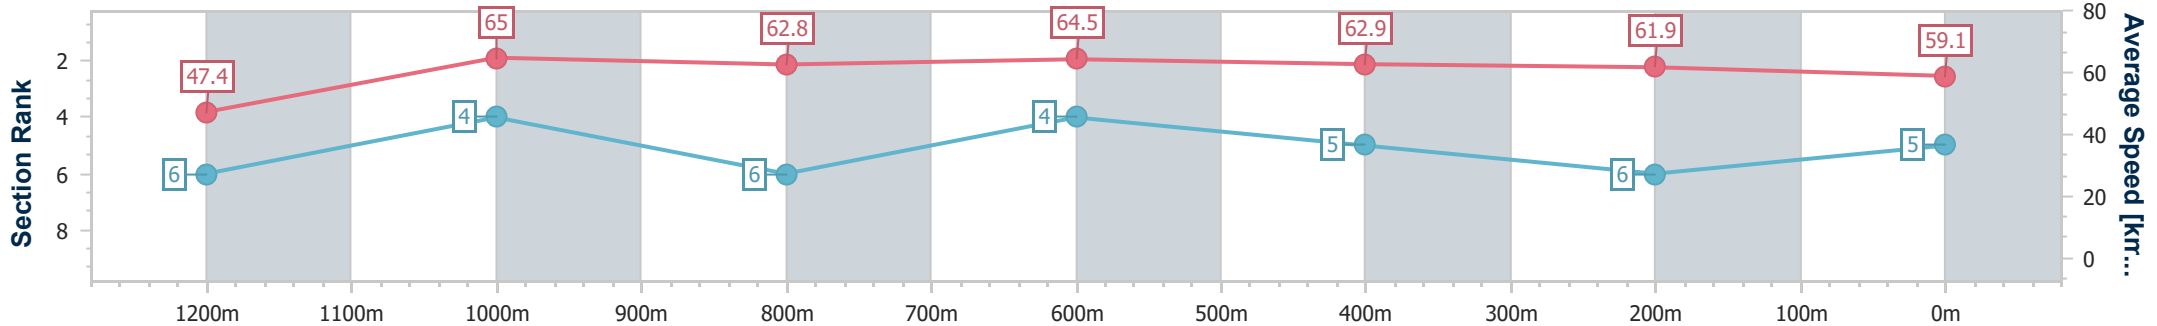

Horse/Jockey Name	Find My Calm
Final Rank	5
Fastest Section Time (Section)	0:11.12 (1200m)
Top Speed [km/h] (Section)	66.2 (800m)
Race State	Finished

Ladbrokes Cannon Park QLD Professional
Race 5: Lindon Reed Mortgage Choice Cairns Class 3 Plate - 1400m

28 December 2024 - 13:32

Track Rating: Good 4, Weather: Fine, Rail Position: +0m Entire

Section	Overall	1200m	1000m	800m	600m	400m	200m
Section Times	1:24.31 [5] (0:15.22)	1:09.09 [6] (0:11.12)	0:57.97 [4] (0:11.56)	0:46.41 [6] (0:11.14)	0:35.27 [4] (0:11.49)	0:23.78 [5] (0:11.61)	0:12.17 [6] (0:12.17)
Average Speed [km/h]	47.4	65.0	62.8	64.5	62.9	61.9	59.1
Top Speed [km/h]	65.8	66.1	63.6	66.2	65.6	64.1	60.9
Avg. Dist. to Rail [m]	6.1	0.9	1.2	1.3	0.9	0.5	0.5
Avg. Stride Freq. [Hz]	2.2	2.5	2.4	2.4	2.4	2.4	2.3
Avg. Stride Length [m]	4.5	7.4	7.2	7.5	7.4	7.3	7.1

- [ ] Ranking at each section and finish
- -.-.- No data available at this section
- NA No data available