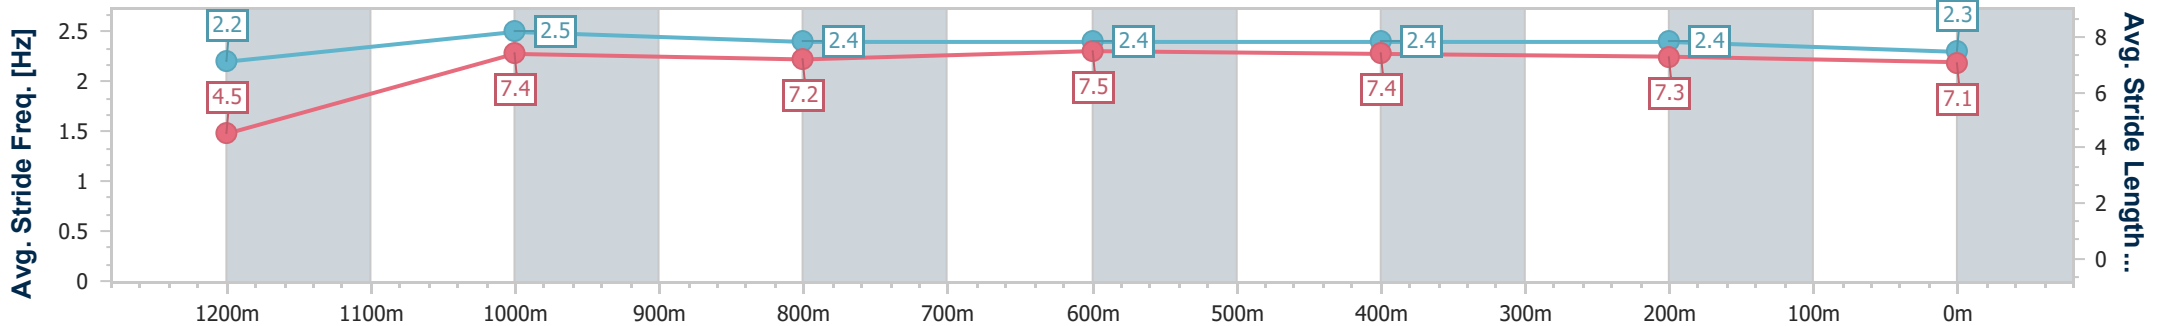

Horse/Jockey Name	Find My Calm
Final Rank	5
Fastest Section Time (Section)	0:11.12 (1200m)
Top Speed [km/h] (Section)	66.2 (800m)
Race State	Finished

Ladbrokes Cannon Park QLD Professional
Race 5: Lindon Reed Mortgage Choice Cairns Class 3 Plate - 1400m

28 December 2024 - 13:32

Track Rating: Good 4, Weather: Fine, Rail Position: +0m Entire

Section	Overall	1200m	1000m	800m	600m	400m	200m
Section Times	1:24.31 [5] (0:15.22)	1:09.09 [6] (0:11.12)	0:57.97 [4] (0:11.56)	0:46.41 [6] (0:11.14)	0:35.27 [4] (0:11.49)	0:23.78 [5] (0:11.61)	0:12.17 [6] (0:12.17)
Average Speed [km/h]	47.4	65.0	62.8	64.5	62.9	61.9	59.1
Top Speed [km/h]	65.8	66.1	63.6	66.2	65.6	64.1	60.9
Avg. Dist. to Rail [m]	6.1	0.9	1.2	1.3	0.9	0.5	0.5
Avg. Stride Freq. [Hz]	2.2	2.5	2.4	2.4	2.4	2.4	2.3
Avg. Stride Length [m]	4.5	7.4	7.2	7.5	7.4	7.3	7.1

- [ ] Ranking at each section and finish
- -.-.- No data available at this section
- NA No data available