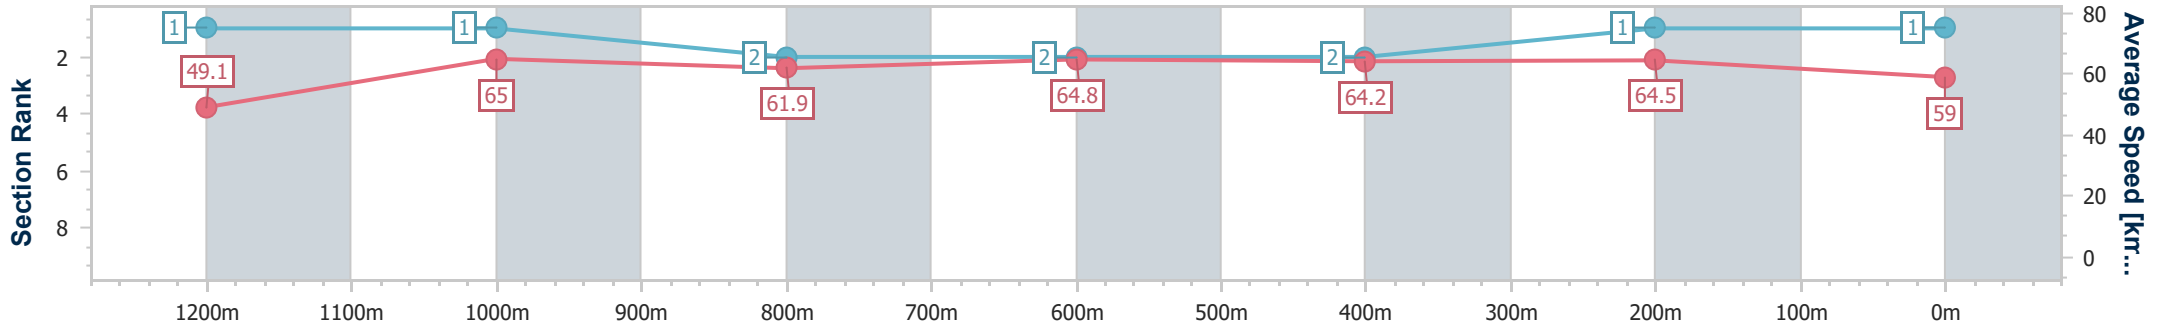

Horse/Jockey Name	King's Halo
Final Rank	1
Fastest Section Time (Section)	0:11.09 (1200m)
Top Speed [km/h] (Section)	67.4 (Overall)
Race State	Finished

Ladbrokes Cannon Park QLD Professional
Race 5: Lindon Reed Mortgage Choice Cairns Class 3 Plate - 1400m

28 December 2024 - 13:32

Track Rating: Good 4, Weather: Fine, Rail Position: +0m Entire

Section	Overall	1200m	1000m	800m	600m	400m	200m
Section Times	1:23.10 [1] (0:14.68)	1:08.42 [1] (0:11.09)	0:57.33 [1] (0:11.56)	0:45.77 [2] (0:11.11)	0:34.66 [2] (0:11.26)	0:23.40 [2] (0:11.19)	0:12.21 [1] (0:12.21)
Average Speed [km/h]	49.1	65.0	61.9	64.8	64.2	64.5	59.0
Top Speed [km/h]	67.4	67.4	63.0	65.9	65.7	67.1	62.7
Avg. Dist. to Rail [m]	8.4	0.4	0.7	0.8	1.2	1.0	0.2
Avg. Stride Freq. [Hz]	2.2	2.4	2.4	2.4	2.4	2.4	2.3
Avg. Stride Length [m]	4.7	7.5	7.3	7.6	7.4	7.4	7.1

- [ ] Ranking at each section and finish
- -.-.- No data available at this section
- NA No data available