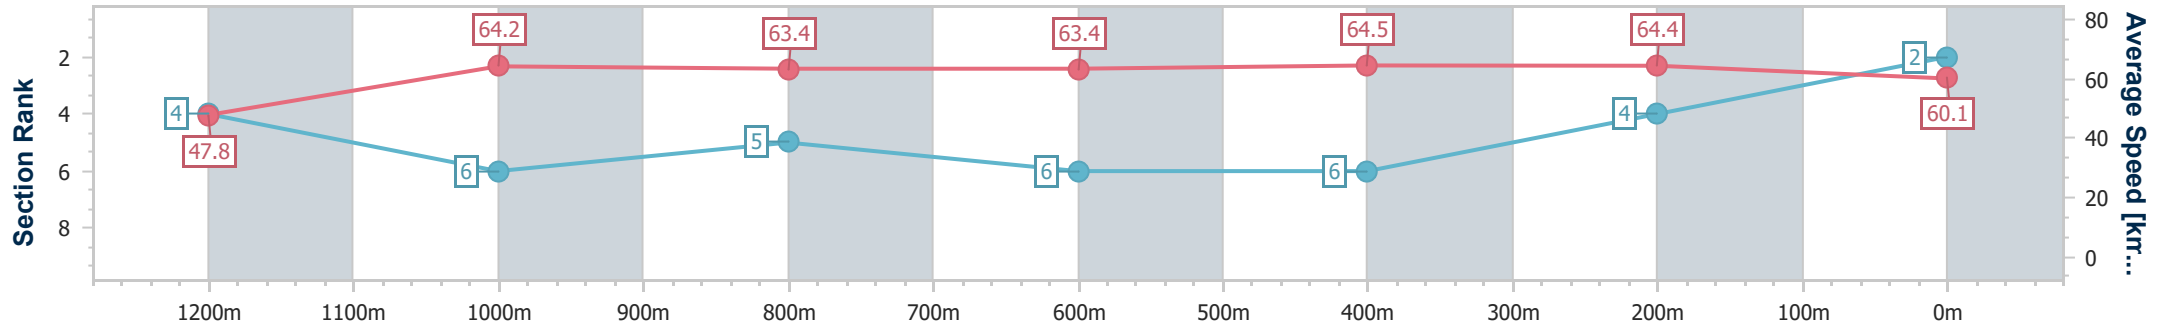

Horse/Jockey Name	Candlelit
Final Rank	2
Fastest Section Time (Section)	0:11.06 (400m)
Top Speed [km/h] (Section)	69.4 (600m)
Race State	Finished

Ladbrokes Cannon Park QLD Professional
Race 5: Lindon Reed Mortgage Choice Cairns Class 3 Plate - 1400m

28 December 2024 - 13:32

Track Rating: Good 4, Weather: Fine, Rail Position: +0m Entire

Section	Overall	1200m	1000m	800m	600m	400m	200m
Section Times	1:23.64 [2] (0:15.07)	1:08.57 [4] (0:11.39)	0:57.18 [6] (0:11.39)	0:45.79 [5] (0:11.32)	0:34.47 [6] (0:11.41)	0:23.06 [6] (0:11.06)	0:12.00 [4] (0:12.00)
Average Speed [km/h]	47.8	64.2	63.4	63.4	64.5	64.4	60.1
Top Speed [km/h]	64.0	66.8	64.8	69.2	69.4	66.4	62.0
Avg. Dist. to Rail [m]	8.0	4.1	1.1	4.8	3.6	1.6	1.9
Avg. Stride Freq. [Hz]	2.1	2.4	2.4	2.3	2.4	2.3	2.3
Avg. Stride Length [m]	5.0	7.5	7.4	7.4	7.3	7.6	7.3

- [ ] Ranking at each section and finish
- -.-.- No data available at this section
- NA No data available