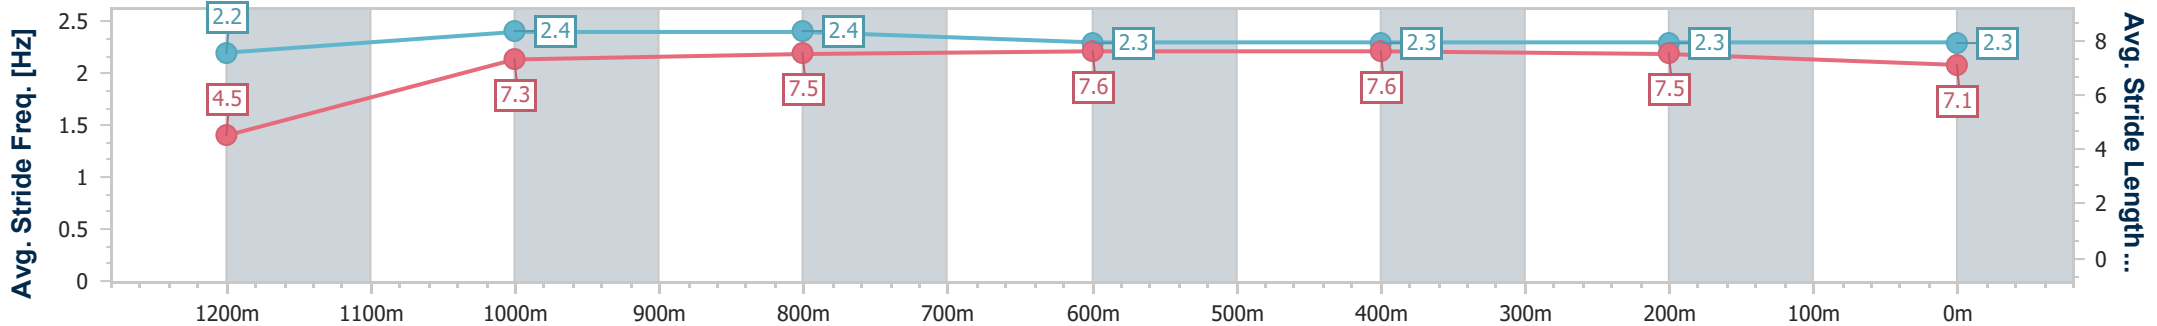

Horse/Jockey Name	Talons
Final Rank	3
Fastest Section Time (Section)	0:11.17 (1200m)
Top Speed [km/h] (Section)	66.0 (1200m)
Race State	Finished

Ladbrokes Cannon Park QLD Professional
Race 5: Lindon Reed Mortgage Choice Cairns Class 3 Plate - 1400m

28 December 2024 - 13:32

Track Rating: Good 4, Weather: Fine, Rail Position: +0m Entire

Section	Overall	1200m	1000m	800m	600m	400m	200m
Section Times	1:23.85 [3] (0:14.98)	1:08.87 [3] (0:11.17)	0:57.70 [3] (0:11.33)	0:46.37 [3] (0:11.19)	0:35.18 [3] (0:11.29)	0:23.89 [3] (0:11.57)	0:12.32 [3] (0:12.32)
Average Speed [km/h]	48.1	64.0	63.3	64.1	64.0	62.5	58.4
Top Speed [km/h]	64.4	66.0	63.7	65.7	65.6	63.6	61.3
Avg. Dist. to Rail [m]	5.8	2.3	1.1	0.9	1.2	1.6	0.9
Avg. Stride Freq. [Hz]	2.2	2.4	2.4	2.3	2.3	2.3	2.3
Avg. Stride Length [m]	4.5	7.3	7.5	7.6	7.6	7.5	7.1

- [ ] Ranking at each section and finish
- -.-.- No data available at this section
- NA No data available