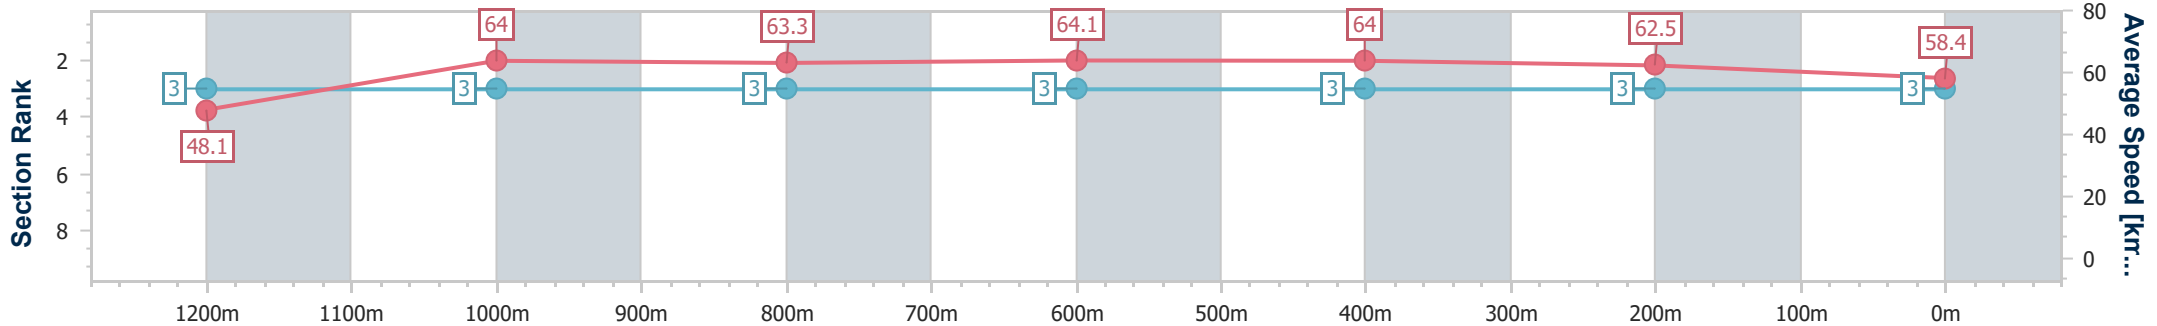

Horse/Jockey Name	Talons
Final Rank	3
Fastest Section Time (Section)	0:11.17 (1200m)
Top Speed [km/h] (Section)	66.0 (1200m)
Race State	Finished

Ladbrokes Cannon Park QLD Professional
Race 5: Lindon Reed Mortgage Choice Cairns Class 3 Plate - 1400m

28 December 2024 - 13:32

Track Rating: Good 4, Weather: Fine, Rail Position: +0m Entire

Section	Overall	1200m	1000m	800m	600m	400m	200m
Section Times	1:23.85 [3] (0:14.98)	1:08.87 [3] (0:11.17)	0:57.70 [3] (0:11.33)	0:46.37 [3] (0:11.19)	0:35.18 [3] (0:11.29)	0:23.89 [3] (0:11.57)	0:12.32 [3] (0:12.32)
Average Speed [km/h]	48.1	64.0	63.3	64.1	64.0	62.5	58.4
Top Speed [km/h]	64.4	66.0	63.7	65.7	65.6	63.6	61.3
Avg. Dist. to Rail [m]	5.8	2.3	1.1	0.9	1.2	1.6	0.9
Avg. Stride Freq. [Hz]	2.2	2.4	2.4	2.3	2.3	2.3	2.3
Avg. Stride Length [m]	4.5	7.3	7.5	7.6	7.6	7.5	7.1

- [ ] Ranking at each section and finish
- -.-.- No data available at this section
- NA No data available