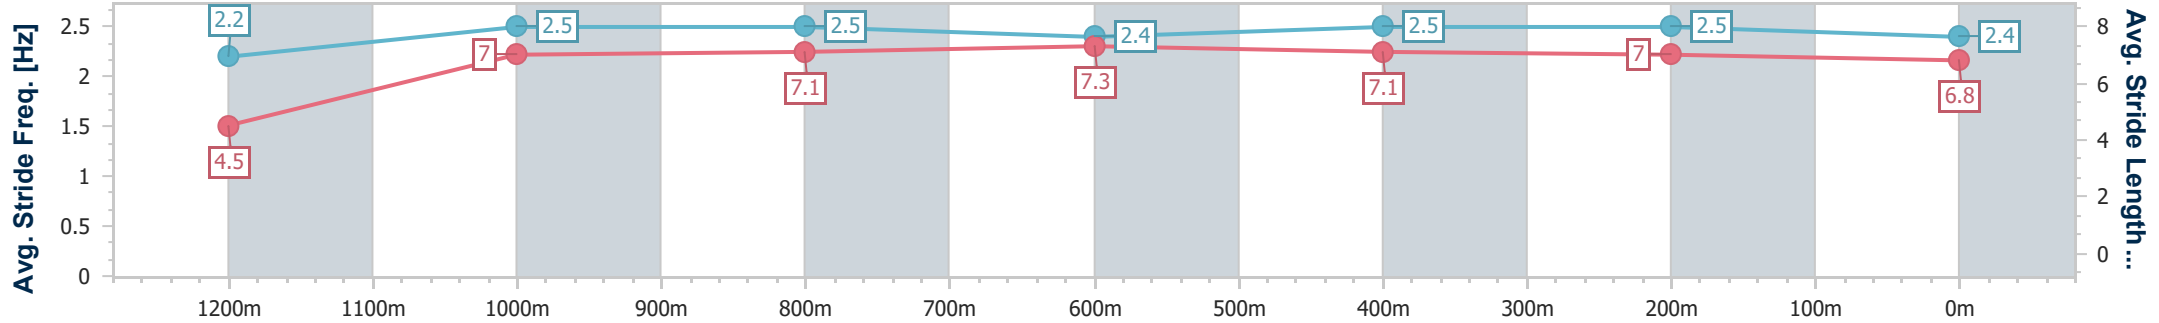

Horse/Jockey Name	Mirror Illusion
Final Rank	8
Fastest Section Time (Section)	0:11.09 (800m)
Top Speed [km/h] (Section)	66.8 (800m)
Race State	Finished

Ladbrokes Cannon Park QLD Professional
Race 5: Lindon Reed Mortgage Choice Cairns Class 3 Plate - 1400m

28 December 2024 - 13:32

Track Rating: Good 4, Weather: Fine, Rail Position: +0m Entire

Section	Overall	1200m	1000m	800m	600m	400m	200m
Section Times	1:24.70 [8] (0:15.45)	1:09.25 [7] (0:11.42)	0:57.83 [8] (0:11.28)	0:46.55 [7] (0:11.09)	0:35.46 [7] (0:11.44)	0:24.02 [7] (0:11.77)	0:12.25 [8] (0:12.25)
Average Speed [km/h]	46.7	63.3	63.9	64.9	63.9	61.7	58.8
Top Speed [km/h]	63.6	64.9	65.8	66.8	65.5	63.7	61.6
Avg. Dist. to Rail [m]	10.9	2.2	0.5	1.3	2.2	4.5	5.5
Avg. Stride Freq. [Hz]	2.2	2.5	2.5	2.4	2.5	2.5	2.4
Avg. Stride Length [m]	4.5	7.0	7.1	7.3	7.1	7.0	6.8

- [ ] Ranking at each section and finish
- -.-.- No data available at this section
- NA No data available