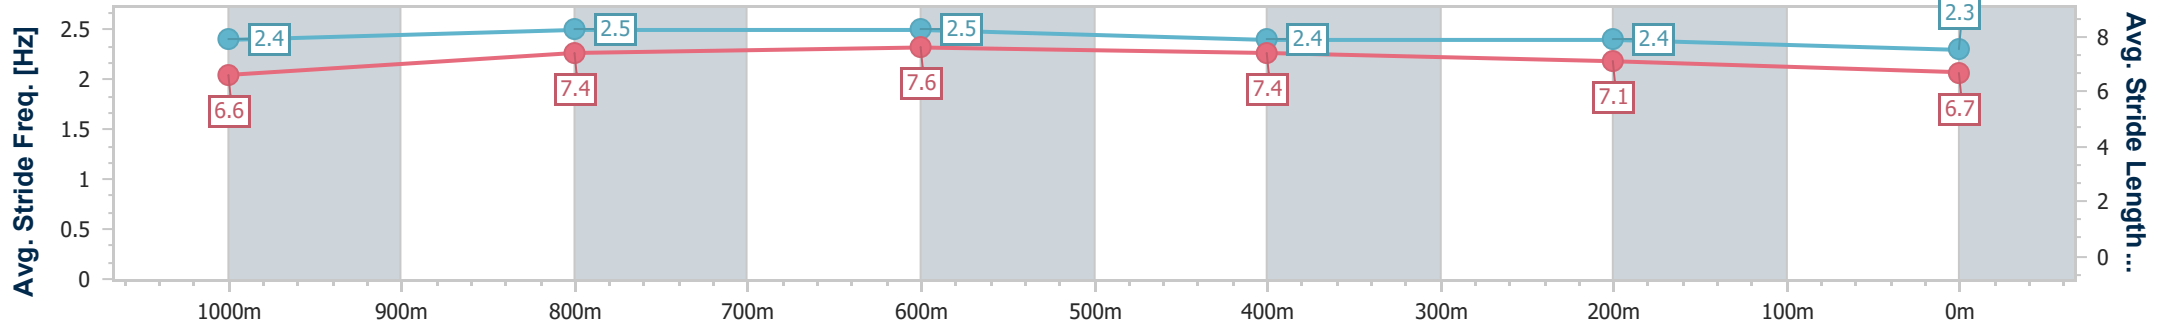

Horse/Jockey Name	Jemeldi
Final Rank	5
Fastest Section Time (Section)	0:10.45 (1000m)
Top Speed [km/h] (Section)	69.1 (1000m)
Race State	Finished

Ladbrokes Cannon Park QLD Professional
Race 7: Red Beret Hotel MAGIC MILLIONS COUNTRY CUP
QUALIFIER OPEN Handicap - 1250m

28 December 2024 - 14:47

Track Rating: Good 4, Weather: Fine, Rail Position: +0m Entire

Section	Overall	1000m	800m	600m	400m	200m
Section Times	1:12.67 [5] (0:16.04)	0:56.63 [5] (0:10.45)	0:46.18 [5] (0:10.62)	0:35.56 [5] (0:11.12)	0:24.44 [5] (0:11.76)	0:12.68 [3] (0:12.68)
Average Speed [km/h]	56.0	68.0	67.9	64.8	61.2	56.7
Top Speed [km/h]	67.0	69.1	68.6	67.2	63.9	59.2
Avg. Dist. to Rail [m]	0.8	2.1	1.8	1.1	1.1	2.2
Avg. Stride Freq. [Hz]	2.4	2.5	2.5	2.4	2.4	2.3
Avg. Stride Length [m]	6.6	7.4	7.6	7.4	7.1	6.7

- [ ] Ranking at each section and finish
- -.-.- No data available at this section
- NA No data available