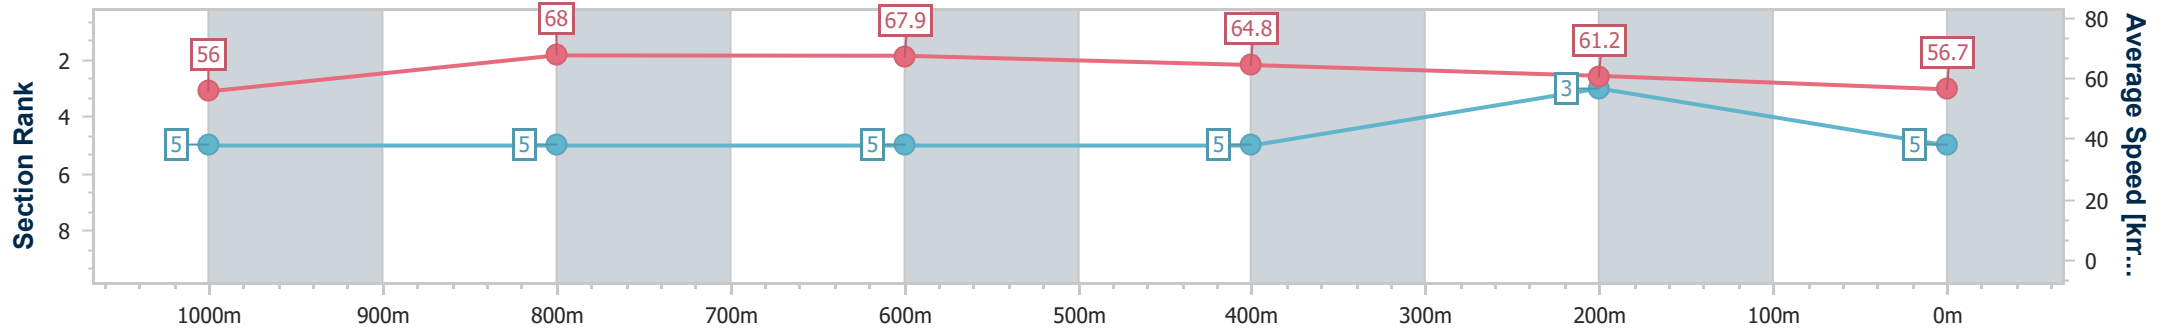

Horse/Jockey Name	Jemeldi
Final Rank	5
Fastest Section Time (Section)	0:10.45 (1000m)
Top Speed [km/h] (Section)	69.1 (1000m)
Race State	Finished

Ladbrokes Cannon Park QLD Professional
Race 7: Red Beret Hotel MAGIC MILLIONS COUNTRY CUP
QUALIFIER OPEN Handicap - 1250m

28 December 2024 - 14:47

Track Rating: Good 4, Weather: Fine, Rail Position: +0m Entire

Section	Overall	1000m	800m	600m	400m	200m
Section Times	1:12.67 [5] (0:16.04)	0:56.63 [5] (0:10.45)	0:46.18 [5] (0:10.62)	0:35.56 [5] (0:11.12)	0:24.44 [5] (0:11.76)	0:12.68 [3] (0:12.68)
Average Speed [km/h]	56.0	68.0	67.9	64.8	61.2	56.7
Top Speed [km/h]	67.0	69.1	68.6	67.2	63.9	59.2
Avg. Dist. to Rail [m]	0.8	2.1	1.8	1.1	1.1	2.2
Avg. Stride Freq. [Hz]	2.4	2.5	2.5	2.4	2.4	2.3
Avg. Stride Length [m]	6.6	7.4	7.6	7.4	7.1	6.7

- [ ] Ranking at each section and finish
- -.-.- No data available at this section
- NA No data available