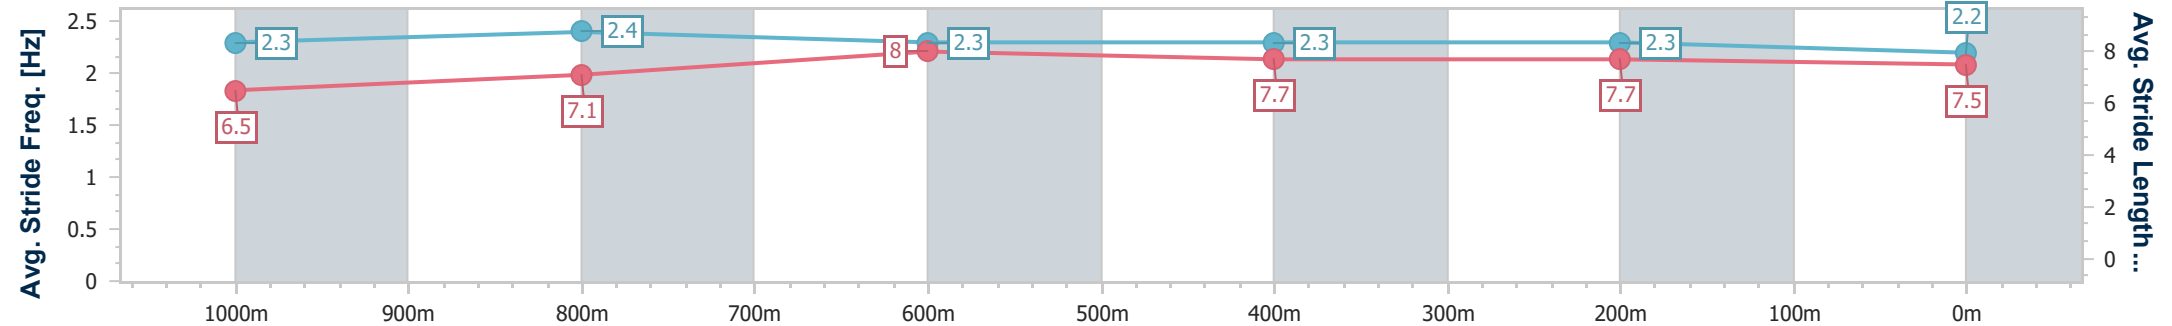

Horse/Jockey Name	Early Thoughts
Final Rank	4
Fastest Section Time (Section)	0:10.52 (800m)
Top Speed [km/h] (Section)	68.9 (800m)
Race State	Finished

Ladbrokes Cannon Park QLD Professional
Race 7: Red Beret Hotel MAGIC MILLIONS COUNTRY CUP
QUALIFIER OPEN Handicap - 1250m

28 December 2024 - 14:47

Track Rating: Good 4, Weather: Fine, Rail Position: +0m Entire

Section	Overall	1000m	800m	600m	400m	200m
Section Times	1:12.65 [4] (0:16.58)	0:56.07 [7] (0:10.66)	0:45.41 [7] (0:10.52)	0:34.89 [7] (0:10.94)	0:23.95 [7] (0:11.64)	0:12.31 [7] (0:12.31)
Average Speed [km/h]	54.0	67.1	68.6	67.0	63.2	58.5
Top Speed [km/h]	66.4	67.9	68.9	68.5	65.5	60.7
Avg. Dist. to Rail [m]	1.7	1.5	2.5	2.8	8.3	9.1
Avg. Stride Freq. [Hz]	2.3	2.4	2.3	2.3	2.3	2.2
Avg. Stride Length [m]	6.5	7.1	8.0	7.7	7.7	7.5

- [ ] Ranking at each section and finish
- -.-.- No data available at this section
- NA No data available