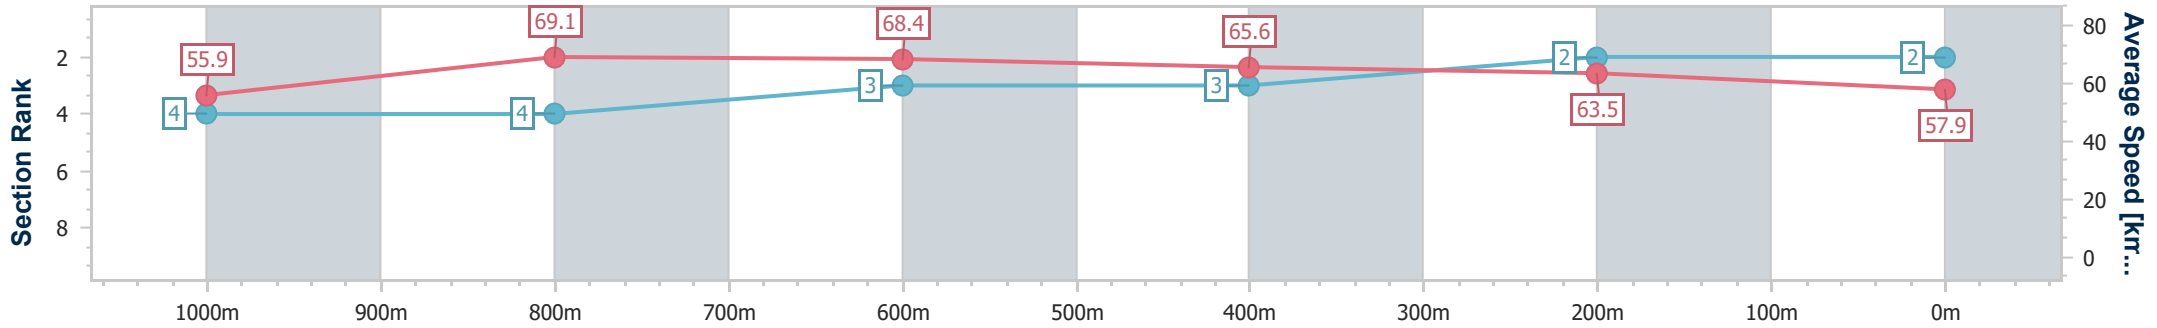

Horse/Jockey Name	Bold Type
Final Rank	2
Fastest Section Time (Section)	0:10.34 (1000m)
Top Speed [km/h] (Section)	71.1 (1000m)
Race State	Finished

Ladbrokes Cannon Park QLD Professional
Race 7: Red Beret Hotel MAGIC MILLIONS COUNTRY CUP
QUALIFIER OPEN Handicap - 1250m

28 December 2024 - 14:47

Track Rating: Good 4, Weather: Fine, Rail Position: +0m Entire

Section	Overall	1000m	800m	600m	400m	200m
Section Times	1:11.89 [2] (0:15.95)	0:55.94 [4] (0:10.34)	0:45.60 [4] (0:10.55)	0:35.05 [3] (0:11.16)	0:23.89 [3] (0:11.44)	0:12.45 [2] (0:12.45)
Average Speed [km/h]	55.9	69.1	68.4	65.6	63.5	57.9
Top Speed [km/h]	70.5	71.1	68.9	68.8	66.1	61.5
Avg. Dist. to Rail [m]	2.7	1.9	2.7	2.9	3.5	5.5
Avg. Stride Freq. [Hz]	2.4	2.5	2.4	2.4	2.4	2.3
Avg. Stride Length [m]	6.6	7.7	7.7	7.6	7.2	6.9

- [ ] Ranking at each section and finish
- -.-.- No data available at this section
- NA No data available