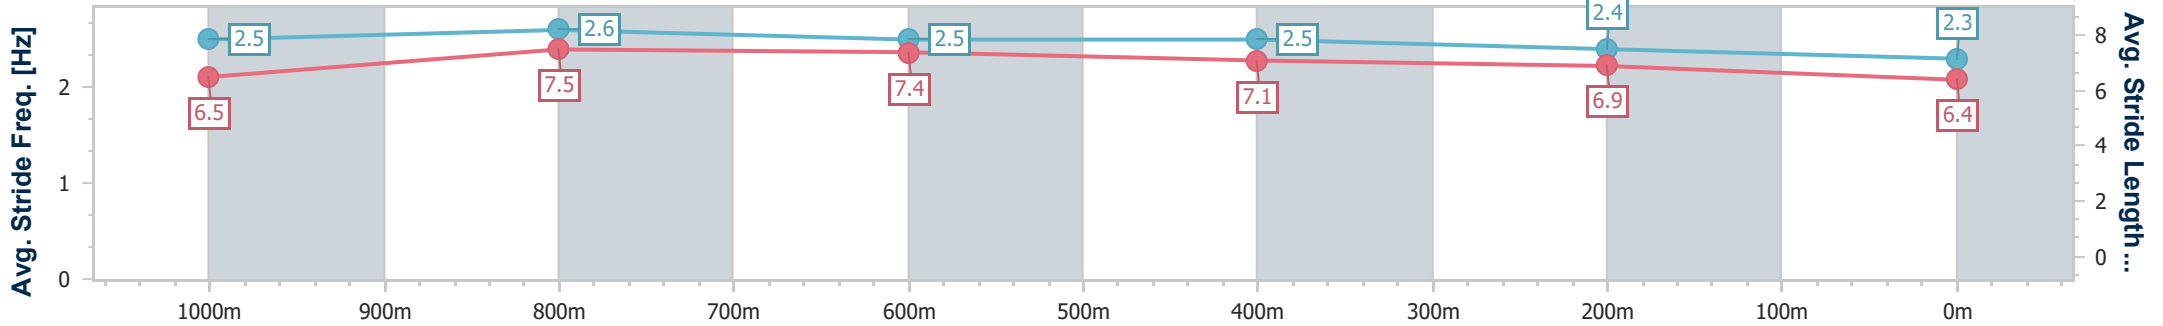

Horse/Jockey Name	Viburnum
Final Rank	7
Fastest Section Time (Section)	0:10.39 (1000m)
Top Speed [km/h] (Section)	71.3 (Overall)
Race State	Finished

Ladbrokes Cannon Park QLD Professional
Race 7: Red Beret Hotel MAGIC MILLIONS COUNTRY CUP
QUALIFIER OPEN Handicap - 1250m

28 December 2024 - 14:47

Track Rating: Good 4, Weather: Fine, Rail Position: +0m Entire

Section	Overall	1000m	800m	600m	400m	200m
Section Times	1:13.74 [7] (0:15.64)	0:58.10 [2] (0:10.39)	0:47.71 [2] (0:10.62)	0:37.09 [2] (0:11.14)	0:25.95 [2] (0:12.25)	0:13.70 [4] (0:13.70)
Average Speed [km/h]	57.6	69.0	67.6	65.7	59.6	52.6
Top Speed [km/h]	71.3	70.3	68.9	67.3	62.3	56.1
Avg. Dist. to Rail [m]	1.6	0.8	1.5	2.1	4.9	4.4
Avg. Stride Freq. [Hz]	2.5	2.6	2.5	2.5	2.4	2.3
Avg. Stride Length [m]	6.5	7.5	7.4	7.1	6.9	6.4

- [ ] Ranking at each section and finish
- -.-.- No data available at this section
- NA No data available