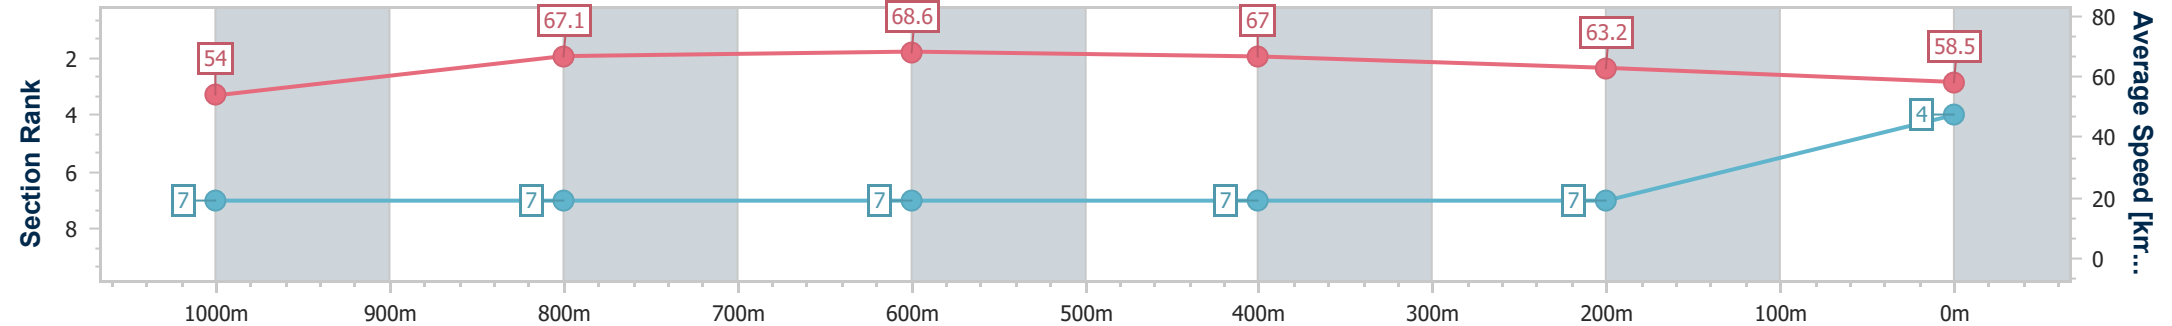

Horse/Jockey Name	Early Thoughts
Final Rank	4
Fastest Section Time (Section)	0:10.52 (800m)
Top Speed [km/h] (Section)	68.9 (800m)
Race State	Finished

Ladbrokes Cannon Park QLD Professional
Race 7: Red Beret Hotel MAGIC MILLIONS COUNTRY CUP
QUALIFIER OPEN Handicap - 1250m

28 December 2024 - 14:47

Track Rating: Good 4, Weather: Fine, Rail Position: +0m Entire

Section	Overall	1000m	800m	600m	400m	200m
Section Times	1:12.65 [4] (0:16.58)	0:56.07 [7] (0:10.66)	0:45.41 [7] (0:10.52)	0:34.89 [7] (0:10.94)	0:23.95 [7] (0:11.64)	0:12.31 [7] (0:12.31)
Average Speed [km/h]	54.0	67.1	68.6	67.0	63.2	58.5
Top Speed [km/h]	66.4	67.9	68.9	68.5	65.5	60.7
Avg. Dist. to Rail [m]	1.7	1.5	2.5	2.8	8.3	9.1
Avg. Stride Freq. [Hz]	2.3	2.4	2.3	2.3	2.3	2.2
Avg. Stride Length [m]	6.5	7.1	8.0	7.7	7.7	7.5

- [ ] Ranking at each section and finish
- -.-.- No data available at this section
- NA No data available