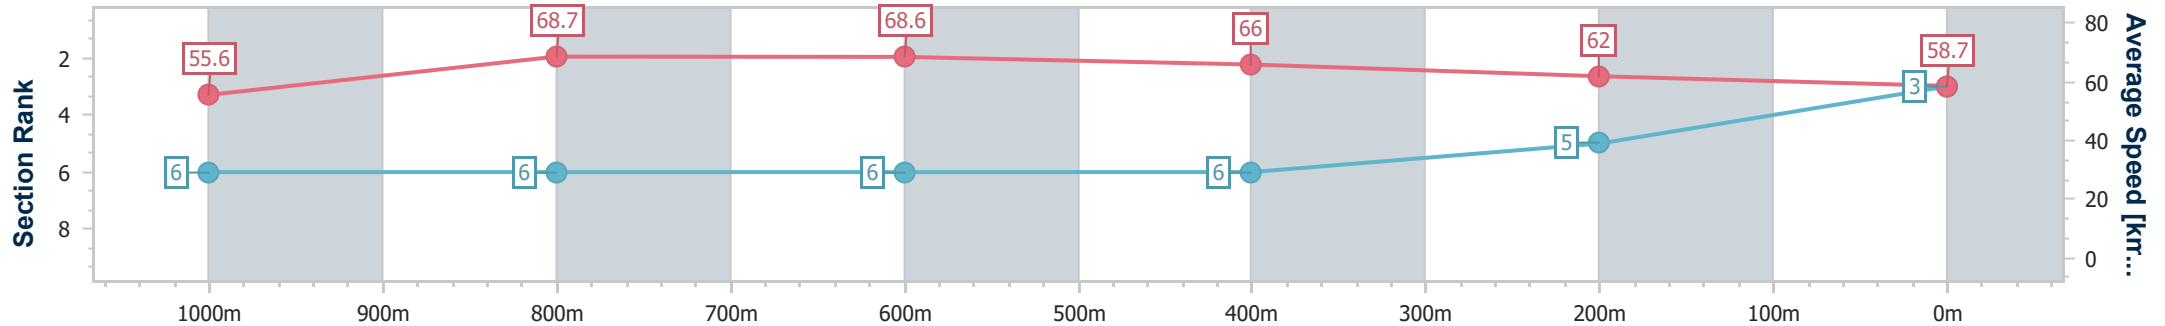

Horse/Jockey Name	Lidder Valley
Final Rank	3
Fastest Section Time (Section)	0:10.49 (800m)
Top Speed [km/h] (Section)	70.1 (1000m)
Race State	Finished

Ladbrokes Cannon Park QLD Professional
Race 7: Red Beret Hotel MAGIC MILLIONS COUNTRY CUP
QUALIFIER OPEN Handicap - 1250m

28 December 2024 - 14:47

Track Rating: Good 4, Weather: Fine, Rail Position: +0m Entire

Section	Overall	1000m	800m	600m	400m	200m
Section Times	1:12.40 [3] (0:16.13)	0:56.27 [6] (0:10.50)	0:45.77 [6] (0:10.49)	0:35.28 [6] (0:11.17)	0:24.11 [6] (0:11.85)	0:12.26 [5] (0:12.26)
Average Speed [km/h]	55.6	68.7	68.6	66.0	62.0	58.7
Top Speed [km/h]	68.8	70.1	69.3	68.5	63.2	61.4
Avg. Dist. to Rail [m]	2.4	1.3	2.2	3.7	6.7	5.0
Avg. Stride Freq. [Hz]	2.5	2.6	2.5	2.5	2.4	2.3
Avg. Stride Length [m]	6.3	7.4	7.6	7.4	7.2	7.0

- [ ] Ranking at each section and finish
- -.-.- No data available at this section
- NA No data available