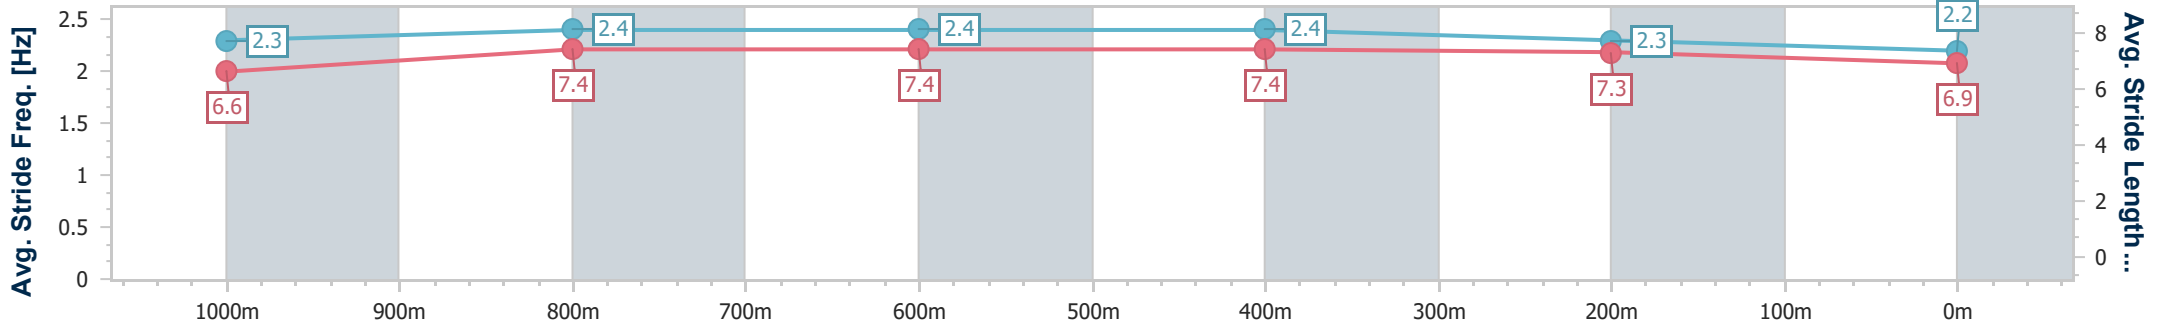

Horse/Jockey Name	Under The Limit
Final Rank	6
Fastest Section Time (Section)	0:10.50 (1000m)
Top Speed [km/h] (Section)	70.4 (Overall)
Race State	Finished

Ladbrokes Cannon Park QLD Professional
Race 7: Red Beret Hotel MAGIC MILLIONS COUNTRY CUP
QUALIFIER OPEN Handicap - 1250m

28 December 2024 - 14:47

Track Rating: Good 4, Weather: Fine, Rail Position: +0m Entire

Section	Overall	1000m	800m	600m	400m	200m
Section Times	1:13.08 [6] (0:15.75)	0:57.33 [3] (0:10.50)	0:46.83 [3] (0:10.64)	0:36.19 [4] (0:11.25)	0:24.94 [4] (0:12.07)	0:12.87 [6] (0:12.87)
Average Speed [km/h]	57.2	68.3	67.8	65.6	60.8	55.9
Top Speed [km/h]	70.4	69.8	69.2	68.0	63.6	59.3
Avg. Dist. to Rail [m]	1.5	1.2	3.6	4.2	7.2	6.9
Avg. Stride Freq. [Hz]	2.3	2.4	2.4	2.4	2.3	2.2
Avg. Stride Length [m]	6.6	7.4	7.4	7.4	7.3	6.9

- [ ] Ranking at each section and finish
- -.-.- No data available at this section
- NA No data available