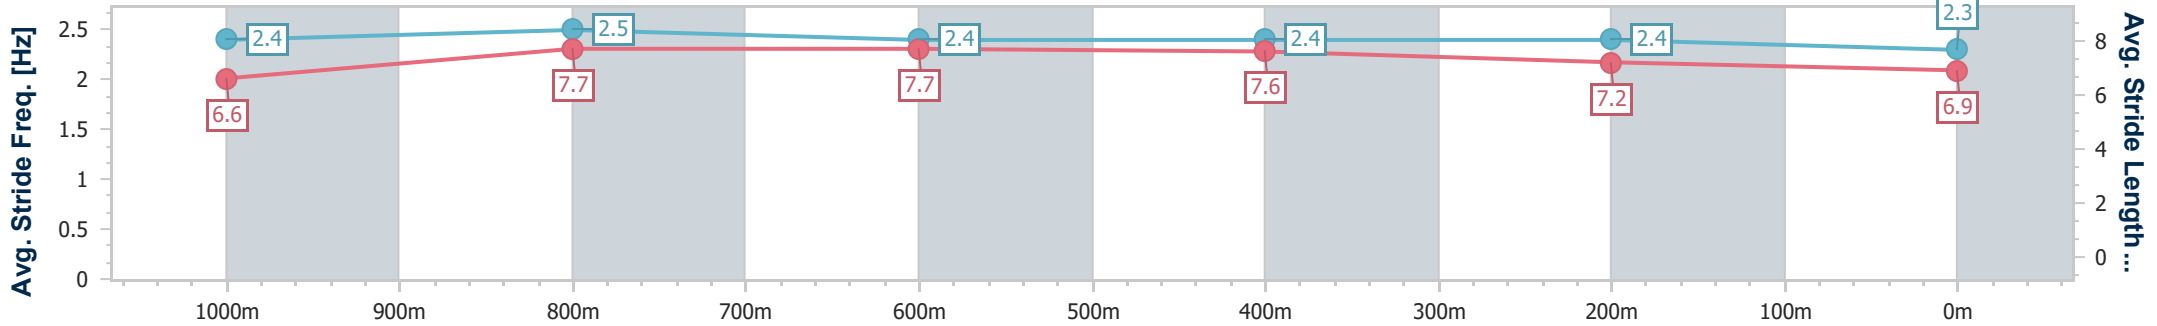

Horse/Jockey Name	Bold Type
Final Rank	2
Fastest Section Time (Section)	0:10.34 (1000m)
Top Speed [km/h] (Section)	71.1 (1000m)
Race State	Finished

Ladbrokes Cannon Park QLD Professional
Race 7: Red Beret Hotel MAGIC MILLIONS COUNTRY CUP
QUALIFIER OPEN Handicap - 1250m

28 December 2024 - 14:47

Track Rating: Good 4, Weather: Fine, Rail Position: +0m Entire

Section	Overall	1000m	800m	600m	400m	200m
Section Times	1:11.89 [2] (0:15.95)	0:55.94 [4] (0:10.34)	0:45.60 [4] (0:10.55)	0:35.05 [3] (0:11.16)	0:23.89 [3] (0:11.44)	0:12.45 [2] (0:12.45)
Average Speed [km/h]	55.9	69.1	68.4	65.6	63.5	57.9
Top Speed [km/h]	70.5	71.1	68.9	68.8	66.1	61.5
Avg. Dist. to Rail [m]	2.7	1.9	2.7	2.9	3.5	5.5
Avg. Stride Freq. [Hz]	2.4	2.5	2.4	2.4	2.4	2.3
Avg. Stride Length [m]	6.6	7.7	7.7	7.6	7.2	6.9

- [ ] Ranking at each section and finish
- -.-.- No data available at this section
- NA No data available