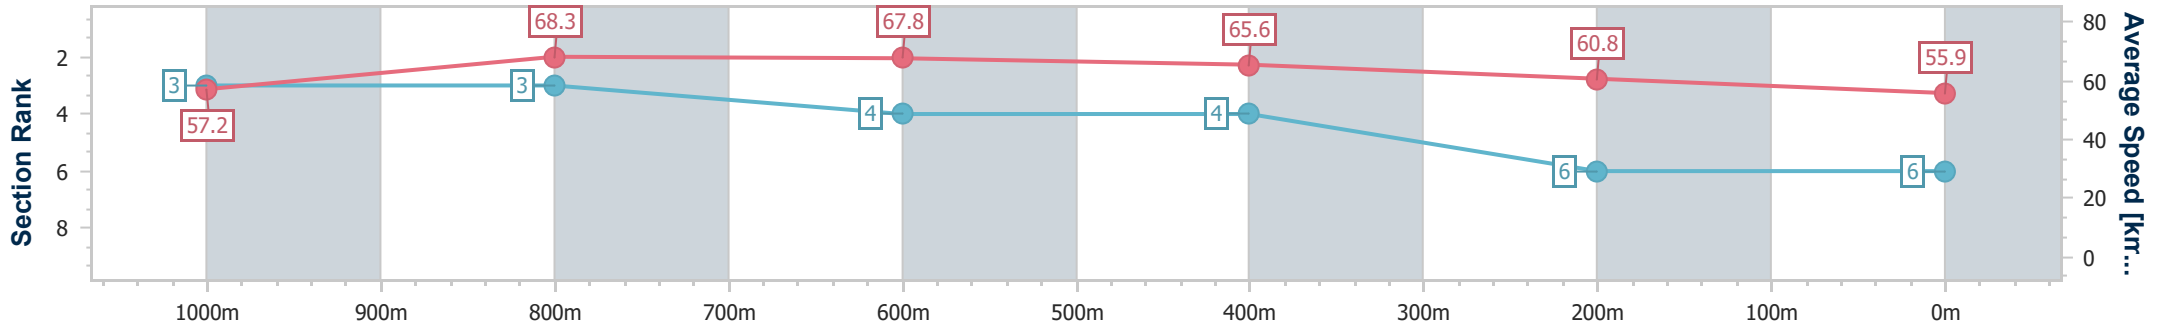

Horse/Jockey Name	Under The Limit
Final Rank	6
Fastest Section Time (Section)	0:10.50 (1000m)
Top Speed [km/h] (Section)	70.4 (Overall)
Race State	Finished

Ladbrokes Cannon Park QLD Professional
Race 7: Red Beret Hotel MAGIC MILLIONS COUNTRY CUP
QUALIFIER OPEN Handicap - 1250m

28 December 2024 - 14:47

Track Rating: Good 4, Weather: Fine, Rail Position: +0m Entire

Section	Overall	1000m	800m	600m	400m	200m
Section Times	1:13.08 [6] (0:15.75)	0:57.33 [3] (0:10.50)	0:46.83 [3] (0:10.64)	0:36.19 [4] (0:11.25)	0:24.94 [4] (0:12.07)	0:12.87 [6] (0:12.87)
Average Speed [km/h]	57.2	68.3	67.8	65.6	60.8	55.9
Top Speed [km/h]	70.4	69.8	69.2	68.0	63.6	59.3
Avg. Dist. to Rail [m]	1.5	1.2	3.6	4.2	7.2	6.9
Avg. Stride Freq. [Hz]	2.3	2.4	2.4	2.4	2.3	2.2
Avg. Stride Length [m]	6.6	7.4	7.4	7.4	7.3	6.9

- [ ] Ranking at each section and finish
- -.-.- No data available at this section
- NA No data available