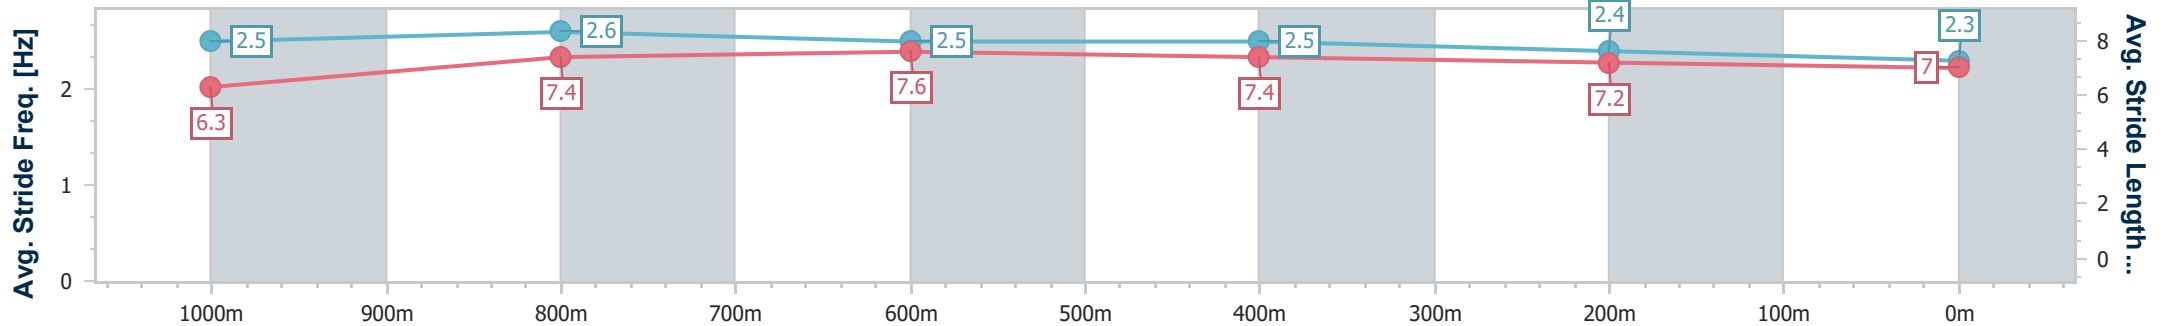

Horse/Jockey Name	Lidder Valley
Final Rank	3
Fastest Section Time (Section)	0:10.49 (800m)
Top Speed [km/h] (Section)	70.1 (1000m)
Race State	Finished

Ladbrokes Cannon Park QLD Professional
Race 7: Red Beret Hotel MAGIC MILLIONS COUNTRY CUP
QUALIFIER OPEN Handicap - 1250m

28 December 2024 - 14:47

Track Rating: Good 4, Weather: Fine, Rail Position: +0m Entire

Section	Overall	1000m	800m	600m	400m	200m
Section Times	1:12.40 [3] (0:16.13)	0:56.27 [6] (0:10.50)	0:45.77 [6] (0:10.49)	0:35.28 [6] (0:11.17)	0:24.11 [6] (0:11.85)	0:12.26 [5] (0:12.26)
Average Speed [km/h]	55.6	68.7	68.6	66.0	62.0	58.7
Top Speed [km/h]	68.8	70.1	69.3	68.5	63.2	61.4
Avg. Dist. to Rail [m]	2.4	1.3	2.2	3.7	6.7	5.0
Avg. Stride Freq. [Hz]	2.5	2.6	2.5	2.5	2.4	2.3
Avg. Stride Length [m]	6.3	7.4	7.6	7.4	7.2	7.0

- [ ] Ranking at each section and finish
- -.-.- No data available at this section
- NA No data available