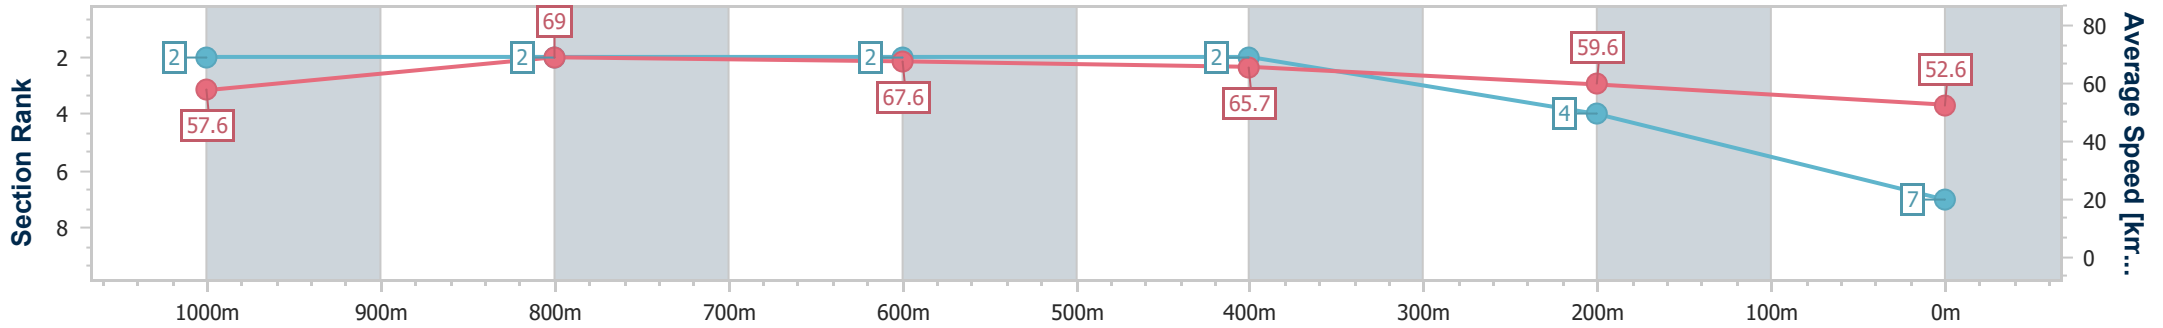

Horse/Jockey Name	Viburnum
Final Rank	7
Fastest Section Time (Section)	0:10.39 (1000m)
Top Speed [km/h] (Section)	71.3 (Overall)
Race State	Finished

Ladbrokes Cannon Park QLD Professional
Race 7: Red Beret Hotel MAGIC MILLIONS COUNTRY CUP
QUALIFIER OPEN Handicap - 1250m

28 December 2024 - 14:47

Track Rating: Good 4, Weather: Fine, Rail Position: +0m Entire

Section	Overall	1000m	800m	600m	400m	200m
Section Times	1:13.74 [7] (0:15.64)	0:58.10 [2] (0:10.39)	0:47.71 [2] (0:10.62)	0:37.09 [2] (0:11.14)	0:25.95 [2] (0:12.25)	0:13.70 [4] (0:13.70)
Average Speed [km/h]	57.6	69.0	67.6	65.7	59.6	52.6
Top Speed [km/h]	71.3	70.3	68.9	67.3	62.3	56.1
Avg. Dist. to Rail [m]	1.6	0.8	1.5	2.1	4.9	4.4
Avg. Stride Freq. [Hz]	2.5	2.6	2.5	2.5	2.4	2.3
Avg. Stride Length [m]	6.5	7.5	7.4	7.1	6.9	6.4

- [ ] Ranking at each section and finish
- -.-.- No data available at this section
- NA No data available