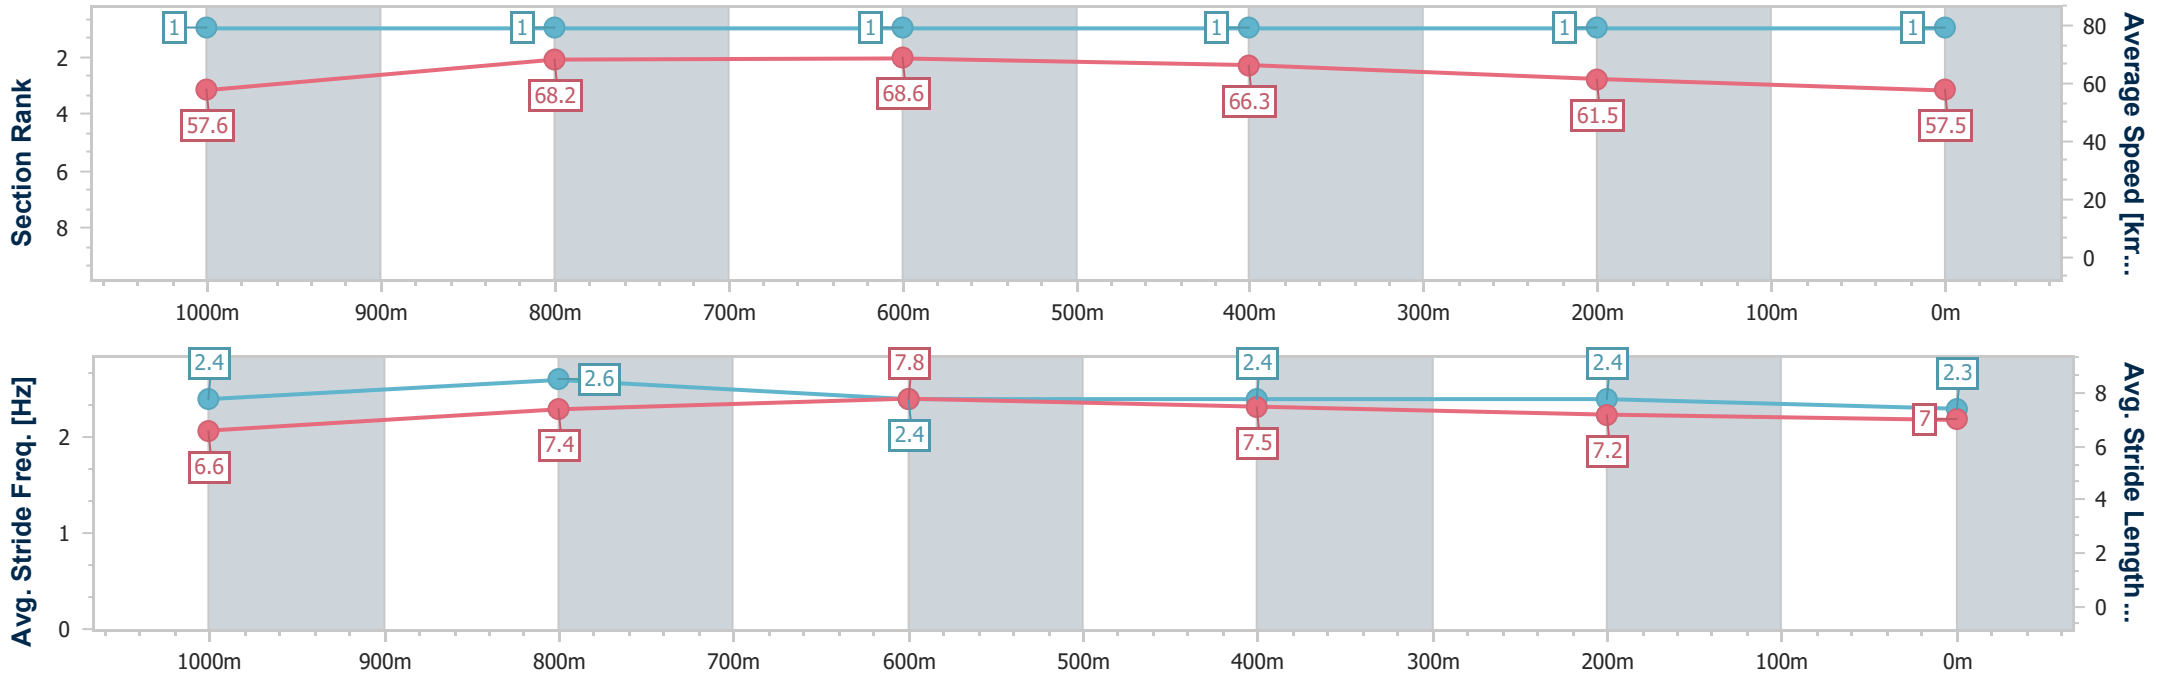

28 December 2024 - 14:47

Track Rating: Good 4, Weather: Fine, Rail Position: +0m Entire

Section	Overall	1000m	800m	600m	400m	200m
Section Times	1:11.79 [1] (0:15.50)	0:56.29 [1] (0:10.47)	0:45.82 [1] (0:10.53)	0:35.29 [1] (0:10.94)	0:24.35 [1] (0:11.81)	0:12.54 [1] (0:12.54)
Average Speed [km/h]	57.6	68.2	68.6	66.3	61.5	57.5
Top Speed [km/h]	71.8	69.6	70.0	67.8	63.3	60.0
Avg. Dist. to Rail [m]	1.7	1.7	1.0	1.5	3.3	2.1
Avg. Stride Freq. [Hz]	2.4	2.6	2.4	2.4	2.4	2.3
Avg. Stride Length [m]	6.6	7.4	7.8	7.5	7.2	7.0