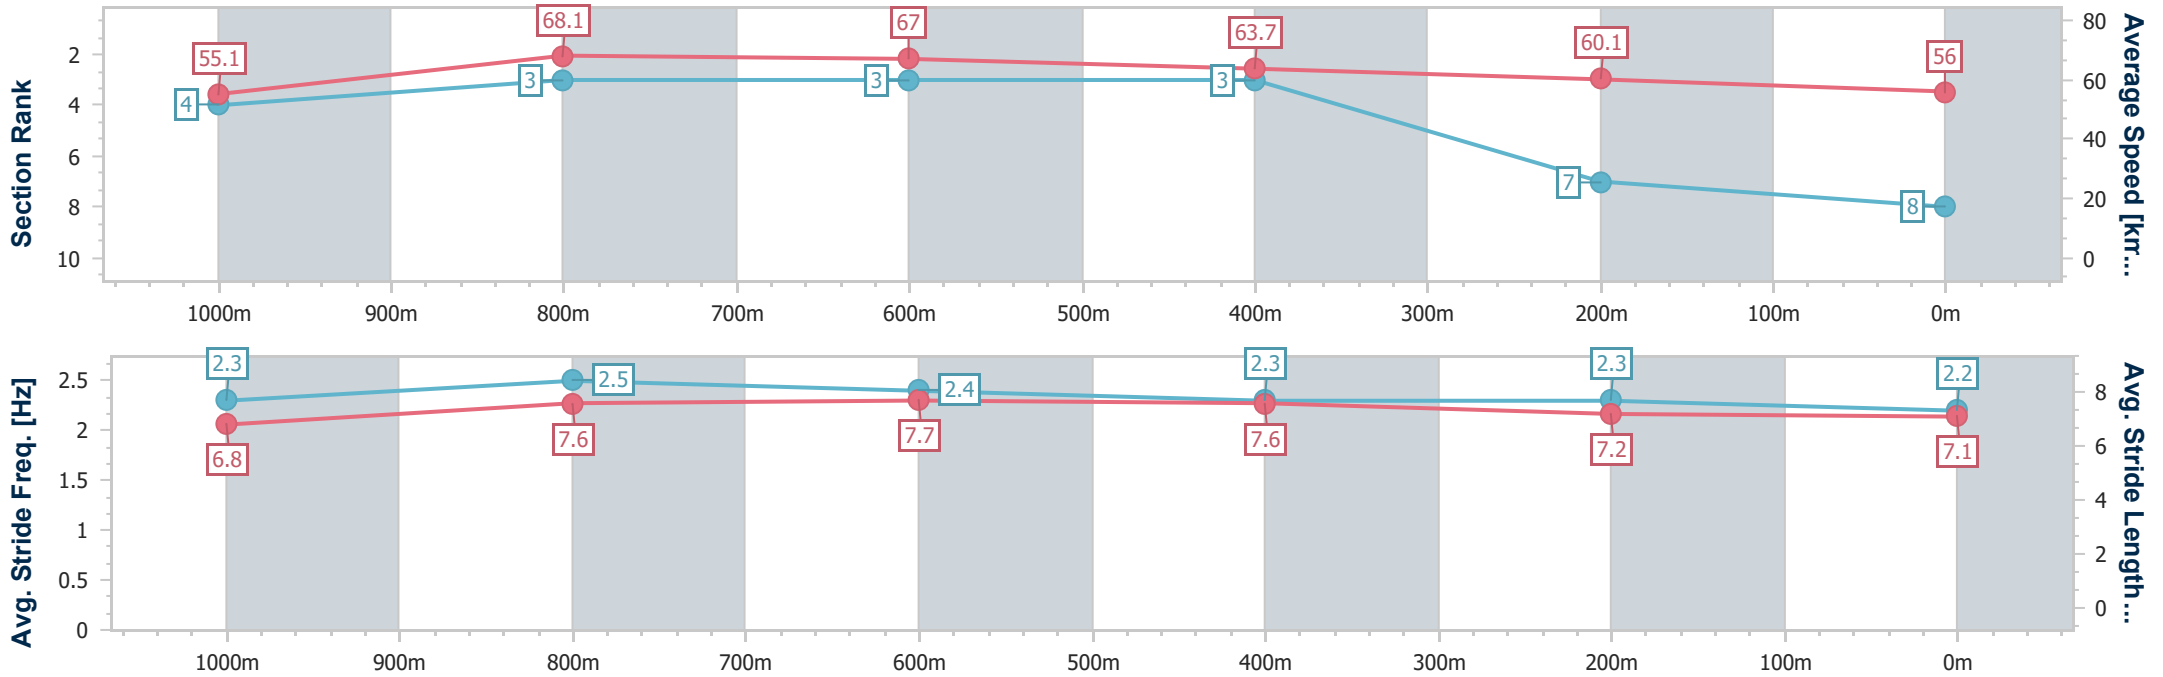

Ladbrokes Cannon Park QLD Professional
 Race 10: FGF Bitumen BENCHMARK 65 Handicap - 1250m
 28 December 2024 - 16:44
 Track Rating: Good 4, Weather: Fine, Rail Position: +0m Entire

Section	Overall	1000m	800m	600m	400m	200m
Section Times	1:13.32 [7] (0:16.45)	0:56.87 [7] (0:10.50)	0:46.37 [7] (0:10.72)	0:35.65 [8] (0:11.55)	0:24.10 [9] (0:11.85)	0:12.25 [8]
Average Speed [km/h]	54.0	66.4	67.1	64.6	62.7	58.6
Top Speed [km/h]	67.6	68.4	68.5	65.9	64.2	62.0
Avg. Dist. to Rail [m]	3.5	4.3	2.6	5.1	9.3	9.4
Avg. Stride Freq. [Hz]	2.3	2.5	2.4	2.4	2.5	2.4
Avg. Stride Length [m]	6.5	7.5	7.8	7.4	7.1	6.8

- [] Ranking at each section and finish
- .-.- No data available at this section
- NA No data available

Horse/Jockey Name	Zoraydah
Final Rank	8
Fastest Section Time (Section)	0:10.42 (1000m)
Top Speed [km/h] (Section)	69.9 (Overall)
Race State	Finished

Ladbrokes Cannon Park QLD Professional
 Race 10: FGF Bitumen BENCHMARK 65 Handicap - 1250m
 28 December 2024 - 16:44
 Track Rating: Good 4, Weather: Fine, Rail Position: +0m Entire

Section	Overall	1000m	800m	600m	400m	200m
Section Times	1:13.82 [8] (0:16.18)	0:57.64 [4] (0:10.42)	0:47.22 [3] (0:10.78)	0:36.44 [3] (0:11.43)	0:25.01 [3] (0:12.16)	0:12.85 [7] (0:12.85)
Average Speed [km/h]	55.1	68.1	67.0	63.7	60.1	56.0
Top Speed [km/h]	69.9	69.4	68.5	66.4	62.2	58.3
Avg. Dist. to Rail [m]	2.9	2.3	1.6	1.9	6.3	6.3
Avg. Stride Freq. [Hz]	2.3	2.5	2.4	2.3	2.3	2.2
Avg. Stride Length [m]	6.8	7.6	7.7	7.6	7.2	7.1