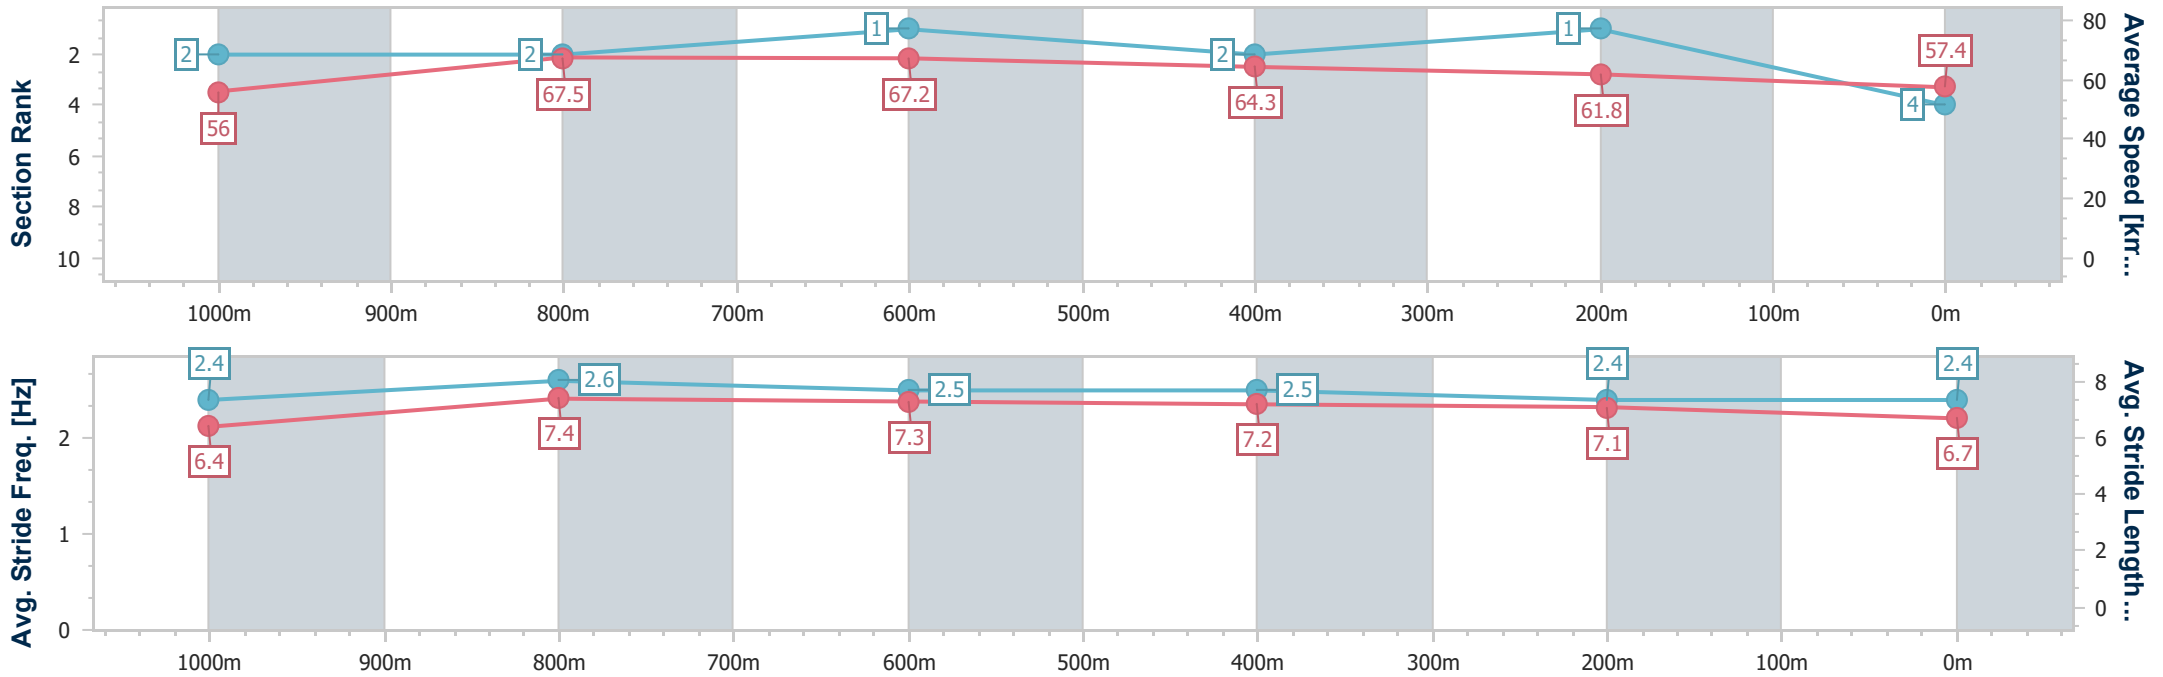

Horse/Jockey Name	Deluxe Legend
Final Rank	4
Fastest Section Time (Section)	0:10.55 (1000m)
Top Speed [km/h] (Section)	69.3 (1000m)
Race State	Finished

Ladbrokes Cannon Park QLD Professional
Race 10: FGF Bitumen BENCHMARK 65 Handicap - 1250m
28 December 2024 - 16:44
Track Rating: Good 4, Weather: Fine, Rail Position: +0m Entire

Section	Overall	1000m	800m	600m	400m	200m
Section Times	1:12.97 [4] (0:15.98)	0:56.99 [2] (0:10.55)	0:46.44 [2] (0:10.69)	0:35.75 [1] (0:11.44)	0:24.31 [2] (0:11.79)	0:12.52 [1] (0:12.52)
Average Speed [km/h]	56.0	67.5	67.2	64.3	61.8	57.4
Top Speed [km/h]	69.1	69.3	68.2	66.4	63.4	59.7
Avg. Dist. to Rail [m]	4.9	2.1	2.6	3.3	3.2	2.8
Avg. Stride Freq. [Hz]	2.4	2.6	2.5	2.5	2.4	2.4
Avg. Stride Length [m]	6.4	7.4	7.3	7.2	7.1	6.7

- [ ] Ranking at each section and finish
- -.-.-.- No data available at this section
- NA No data available