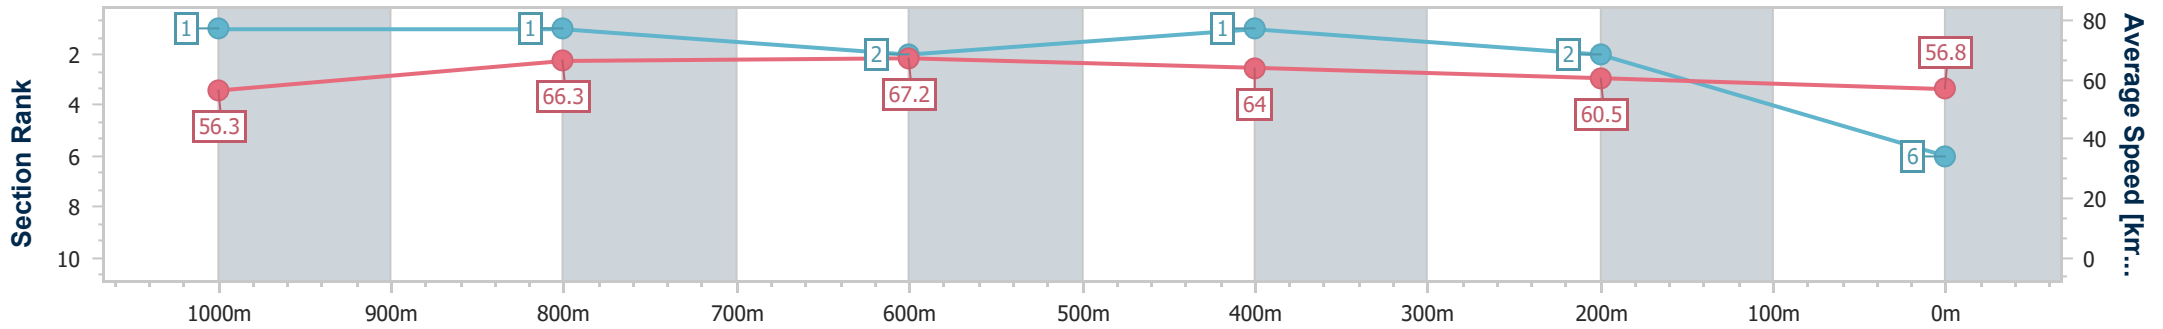

Horse/Jockey Name	Mr Metrics
Final Rank	6
Fastest Section Time (Section)	0:10.63 (1000m)
Top Speed [km/h] (Section)	69.2 (Overall)
Race State	Finished

Ladbrokes Cannon Park QLD Professional
Race 10: FGF Bitumen BENCHMARK 65 Handicap - 1250m
28 December 2024 - 16:44
Track Rating: Good 4, Weather: Fine, Rail Position: +0m Entire

Section	Overall	1000m	800m	600m	400m	200m
Section Times	1:13.26 [6] (0:15.85)	0:57.41 [1] (0:10.63)	0:46.78 [1] (0:10.75)	0:36.03 [2] (0:11.33)	0:24.70 [1] (0:12.00)	0:12.70 [2]
Average Speed [km/h]	56.3	66.3	67.2	64.0	60.5	56.8
Top Speed [km/h]	69.2	67.3	68.2	66.2	62.2	59.5
Avg. Dist. to Rail [m]	2.8	2.6	0.4	1.5	2.8	2.7
Avg. Stride Freq. [Hz]	2.2	2.2	2.3	2.2	2.2	2.1
Avg. Stride Length [m]	7.1	8.3	8.2	8.0	7.6	7.3

- [ ] Ranking at each section and finish
- -.-.- No data available at this section
- NA No data available