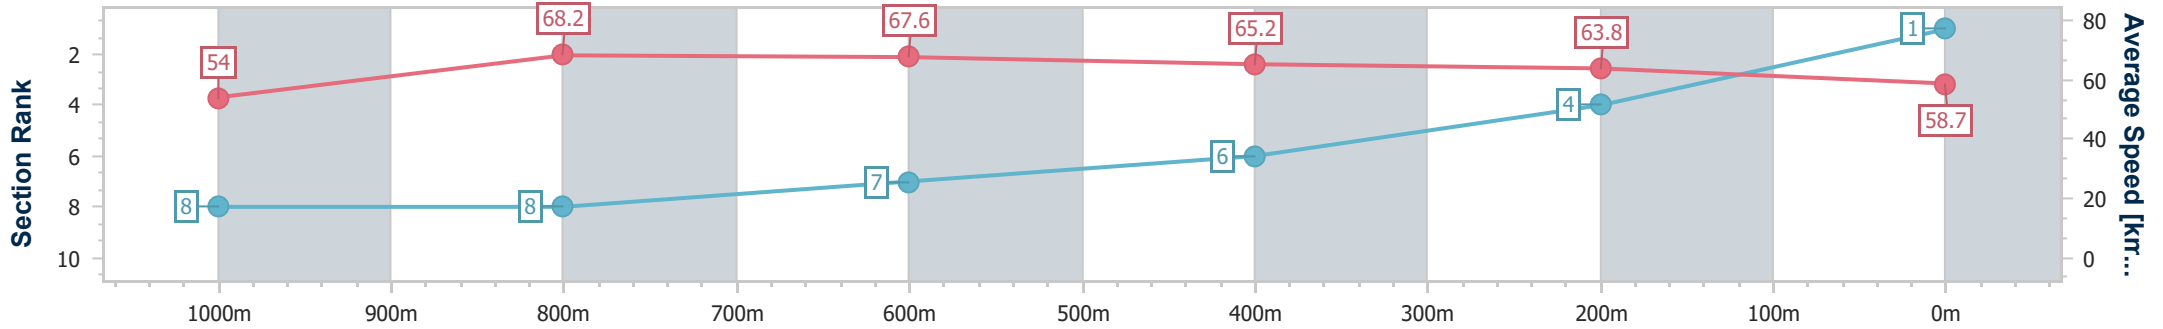

Horse/Jockey Name	Stick To Your Guns
Final Rank	1
Fastest Section Time (Section)	0:10.56 (1000m)
Top Speed [km/h] (Section)	69.3 (1000m)
Race State	Finished

Ladbrokes Cannon Park QLD Professional
Race 10: FGF Bitumen BENCHMARK 65 Handicap - 1250m
28 December 2024 - 16:44
Track Rating: Good 4, Weather: Fine, Rail Position: +0m Entire

Section	Overall	1000m	800m	600m	400m	200m
Section Times	1:12.83 [1] (0:16.46)	0:56.37 [8] (0:10.56)	0:45.81 [8] (0:10.60)	0:35.21 [7] (0:11.39)	0:23.82 [6] (0:11.58)	0:12.24 [4] (0:12.24)
Average Speed [km/h]	54.0	68.2	67.6	65.2	63.8	58.7
Top Speed [km/h]	68.1	69.3	68.8	66.6	65.3	61.6
Avg. Dist. to Rail [m]	3.0	2.8	4.3	4.8	8.3	8.5
Avg. Stride Freq. [Hz]	2.4	2.5	2.4	2.4	2.4	2.3
Avg. Stride Length [m]	6.2	7.1	7.6	7.6	7.2	7.0

- [ ] Ranking at each section and finish
- -.-.- No data available at this section
- NA No data available