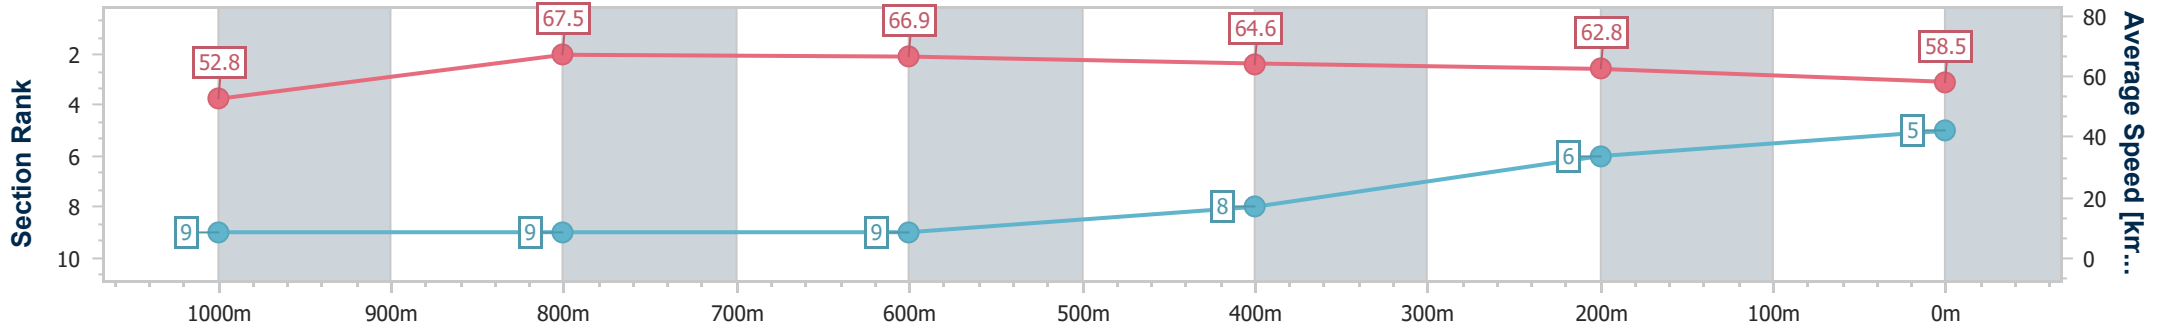

Horse/Jockey Name	Prince Akeem
Final Rank	5
Fastest Section Time (Section)	0:10.35 (1000m)
Top Speed [km/h] (Section)	69.0 (1000m)
Race State	Finished

Ladbrokes Cannon Park QLD Professional
Race 10: FGF Bitumen BENCHMARK 65 Handicap - 1250m
28 December 2024 - 16:44
Track Rating: Good 4, Weather: Fine, Rail Position: +0m Entire

Section	Overall	1000m	800m	600m	400m	200m
Section Times	1:13.19 [5] (0:16.76)	0:56.43 [9] (0:10.35)	0:46.08 [9] (0:10.77)	0:35.31 [9] (0:11.28)	0:24.03 [8] (0:11.75)	0:12.28 [6] (0:12.28)
Average Speed [km/h]	52.8	67.5	66.9	64.6	62.8	58.5
Top Speed [km/h]	67.5	69.0	67.8	66.2	64.6	60.6
Avg. Dist. to Rail [m]	3.4	4.2	0.4	2.1	8.9	10.1
Avg. Stride Freq. [Hz]	2.4	2.5	2.5	2.4	2.4	2.4
Avg. Stride Length [m]	6.2	7.0	7.1	7.3	6.9	6.8

- [ ] Ranking at each section and finish
- -.-.- No data available at this section
- NA No data available