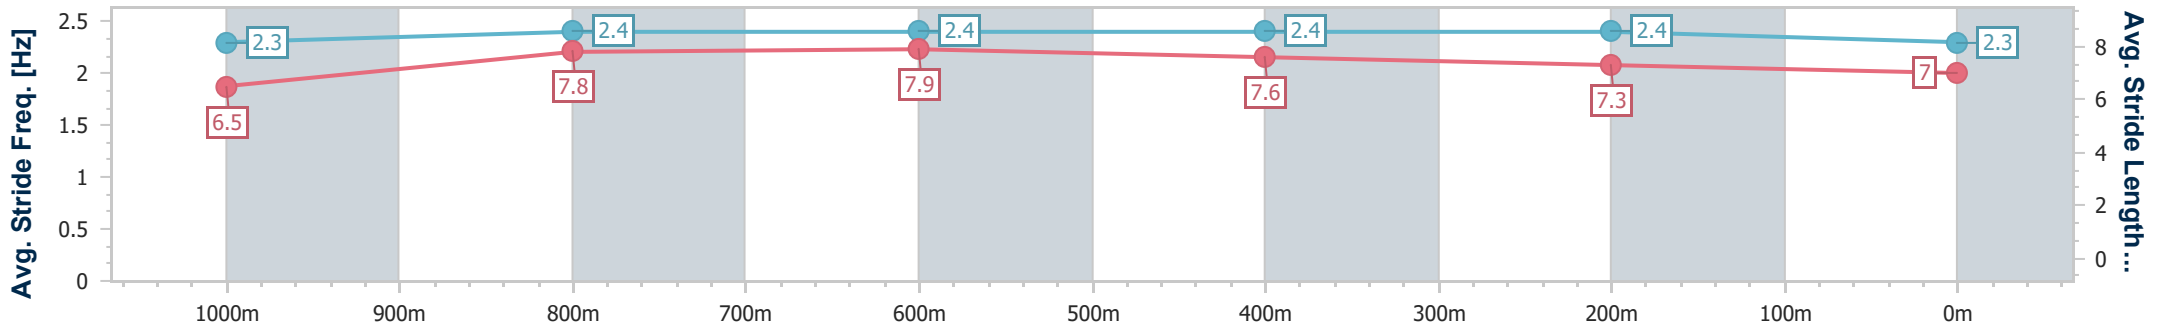

Horse/Jockey Name	Impardoo
Final Rank	3
Fastest Section Time (Section)	0:10.51 (1000m)
Top Speed [km/h] (Section)	69.4 (1000m)
Race State	Finished

Ladbrokes Cannon Park QLD Professional
Race 10: FGF Bitumen BENCHMARK 65 Handicap - 1250m
28 December 2024 - 16:44
Track Rating: Good 4, Weather: Fine, Rail Position: +0m Entire

Section	Overall	1000m	800m	600m	400m	200m
Section Times	1:12.89 [3] (0:16.28)	0:56.61 [6] (0:10.51)	0:46.10 [6] (0:10.78)	0:35.32 [5] (0:11.28)	0:24.04 [4] (0:11.85)	0:12.19 [5]
Average Speed [km/h]	54.3	66.8	66.9	64.2	61.6	58.9
Top Speed [km/h]	69.0	69.4	68.4	66.1	63.4	60.7
Avg. Dist. to Rail [m]	4.1	3.3	1.2	1.5	5.5	7.5
Avg. Stride Freq. [Hz]	2.3	2.4	2.4	2.4	2.4	2.3
Avg. Stride Length [m]	6.5	7.8	7.9	7.6	7.3	7.0

- [ ] Ranking at each section and finish
- -.-.- No data available at this section
- NA No data available