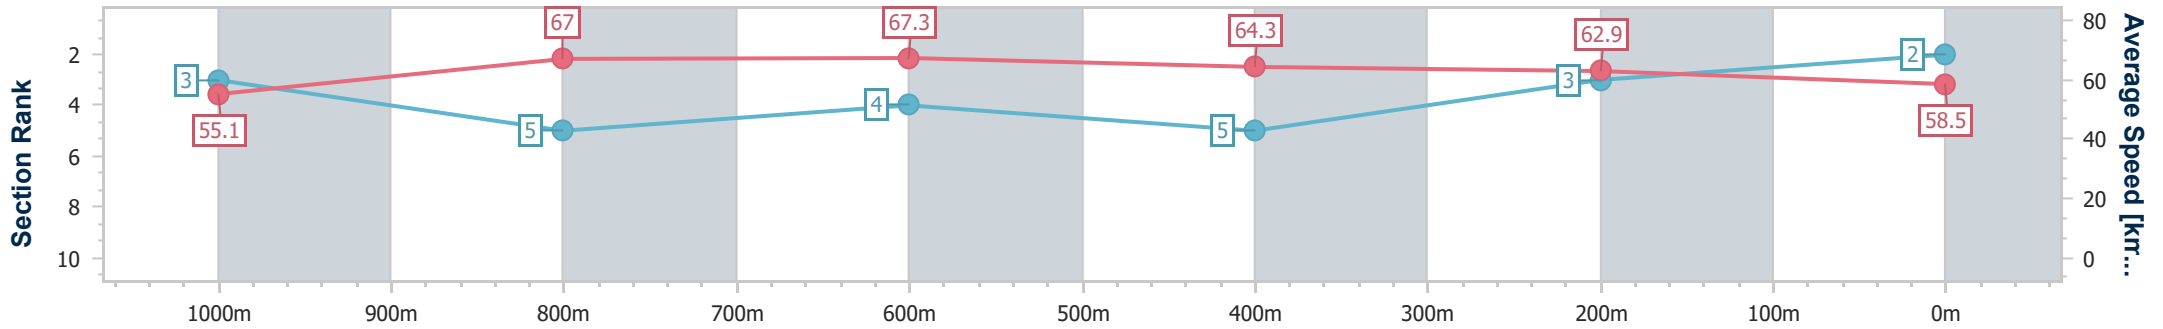

Horse/Jockey Name	Mutafiq
Final Rank	2
Fastest Section Time (Section)	0:10.60 (1000m)
Top Speed [km/h] (Section)	69.3 (Overall)
Race State	Finished

Ladbrokes Cannon Park QLD Professional
Race 10: FGF Bitumen BENCHMARK 65 Handicap - 1250m
28 December 2024 - 16:44
Track Rating: Good 4, Weather: Fine, Rail Position: +0m Entire

Section	Overall	1000m	800m	600m	400m	200m
Section Times	1:12.88 [2] (0:16.16)	0:56.72 [3] (0:10.60)	0:46.12 [5] (0:10.71)	0:35.41 [4] (0:11.43)	0:23.98 [5] (0:11.69)	0:12.29 [3] (0:12.29)
Average Speed [km/h]	55.1	67.0	67.3	64.3	62.9	58.5
Top Speed [km/h]	69.3	69.0	69.2	66.9	64.4	62.0
Avg. Dist. to Rail [m]	2.5	2.2	3.0	3.4	5.1	3.9
Avg. Stride Freq. [Hz]	2.3	2.4	2.3	2.3	2.4	2.3
Avg. Stride Length [m]	6.8	7.9	8.0	7.8	7.3	7.0

- [ ] Ranking at each section and finish
- -.-.- No data available at this section
- NA No data available