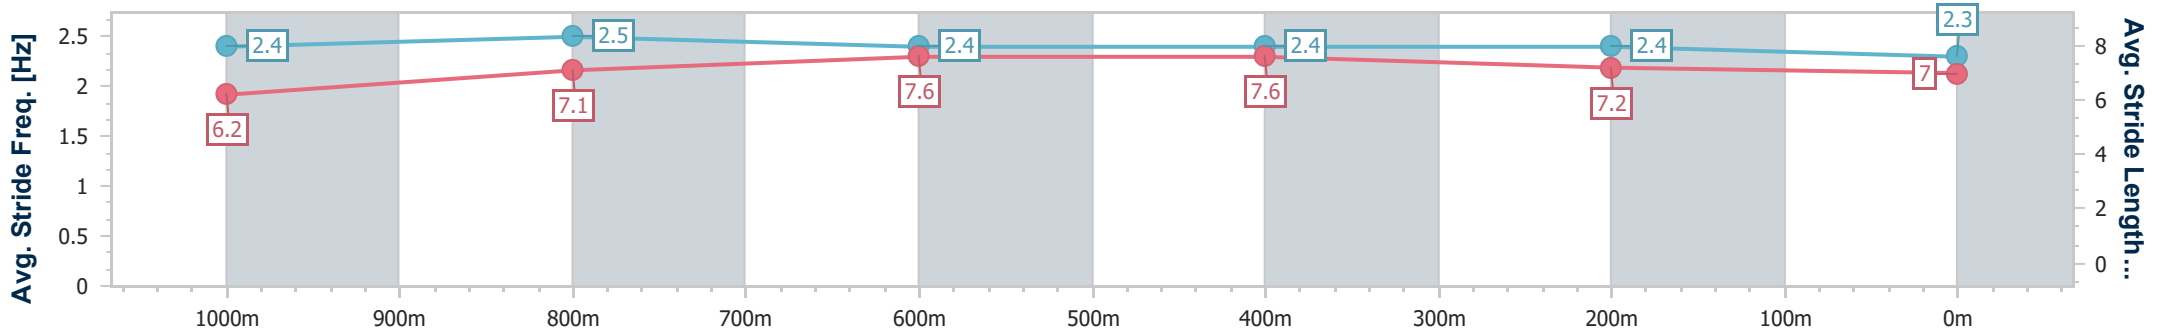

Horse/Jockey Name	Stick To Your Guns
Final Rank	1
Fastest Section Time (Section)	0:10.56 (1000m)
Top Speed [km/h] (Section)	69.3 (1000m)
Race State	Finished

Ladbrokes Cannon Park QLD Professional
Race 10: FGF Bitumen BENCHMARK 65 Handicap - 1250m
28 December 2024 - 16:44
Track Rating: Good 4, Weather: Fine, Rail Position: +0m Entire

Section	Overall	1000m	800m	600m	400m	200m
Section Times	1:12.83 [1] (0:16.46)	0:56.37 [8] (0:10.56)	0:45.81 [8] (0:10.60)	0:35.21 [7] (0:11.39)	0:23.82 [6] (0:11.58)	0:12.24 [4] (0:12.24)
Average Speed [km/h]	54.0	68.2	67.6	65.2	63.8	58.7
Top Speed [km/h]	68.1	69.3	68.8	66.6	65.3	61.6
Avg. Dist. to Rail [m]	3.0	2.8	4.3	4.8	8.3	8.5
Avg. Stride Freq. [Hz]	2.4	2.5	2.4	2.4	2.4	2.3
Avg. Stride Length [m]	6.2	7.1	7.6	7.6	7.2	7.0

- [ ] Ranking at each section and finish
- -.-.- No data available at this section
- NA No data available