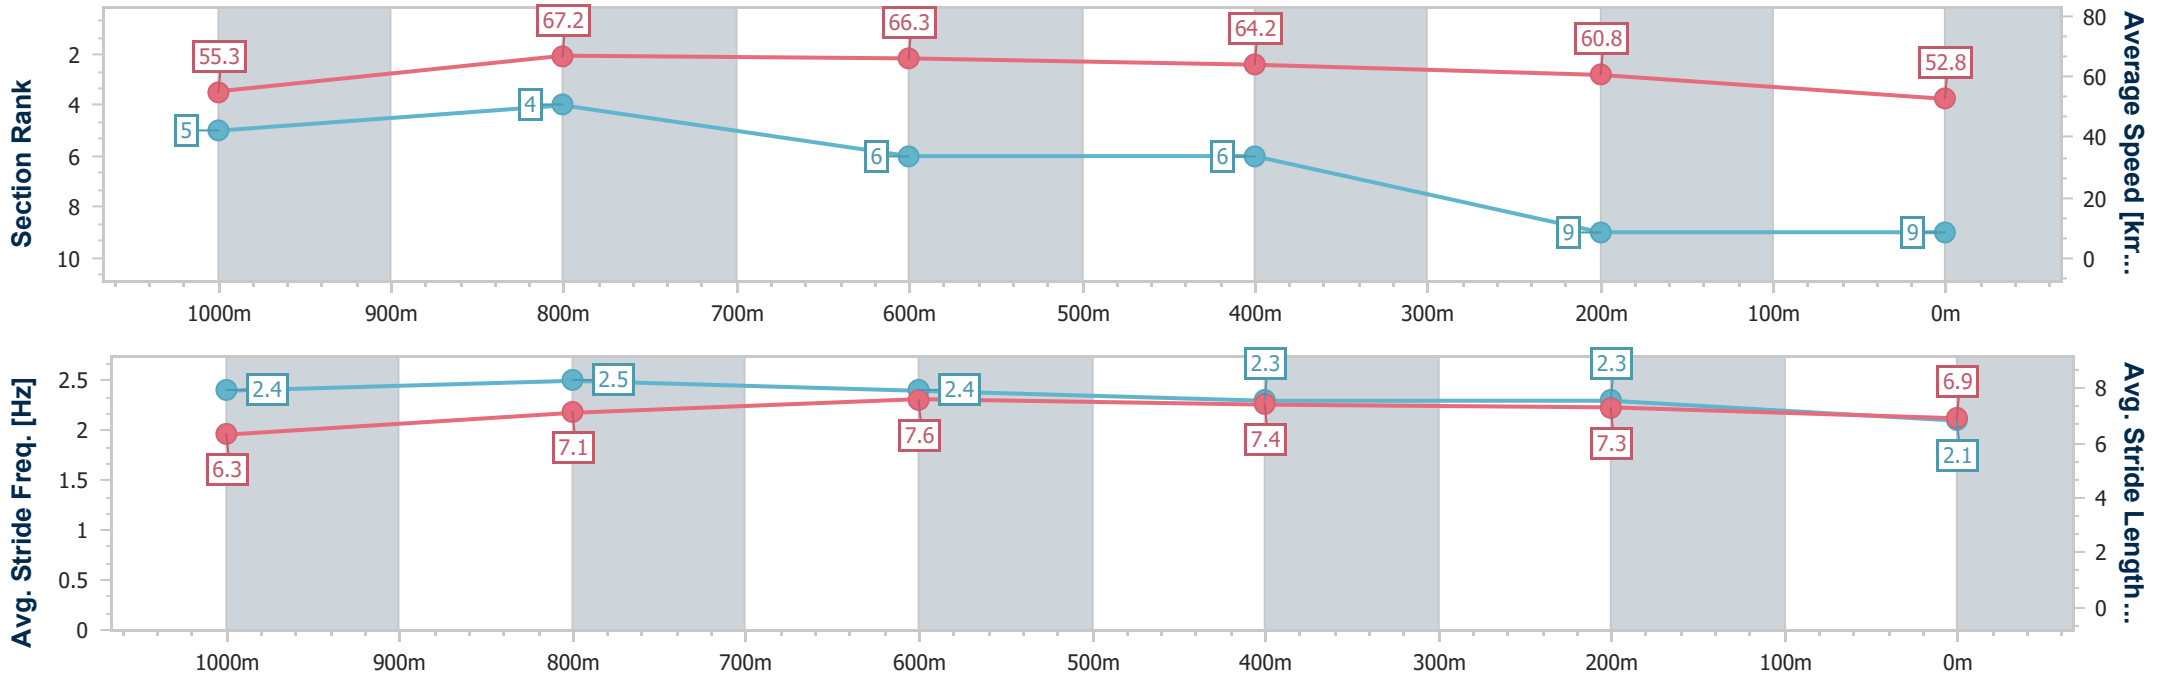

Ladbrokes Cannon Park QLD Professional
 Race 10: FGF Bitumen BENCHMARK 65 Handicap - 1250m
 28 December 2024 - 16:44
 Track Rating: Good 4, Weather: Fine, Rail Position: +0m Entire

Section	Overall	1000m	800m	600m	400m	200m
Section Times	1:13.82 [8] (0:16.18)	0:57.64 [4] (0:10.42)	0:47.22 [3] (0:10.78)	0:36.44 [3] (0:11.43)	0:25.01 [3] (0:12.16)	0:12.85 [7] (0:12.85)
Average Speed [km/h]	55.1	68.1	67.0	63.7	60.1	56.0
Top Speed [km/h]	69.9	69.4	68.5	66.4	62.2	58.3
Avg. Dist. to Rail [m]	2.9	2.3	1.6	1.9	6.3	6.3
Avg. Stride Freq. [Hz]	2.3	2.5	2.4	2.3	2.3	2.2
Avg. Stride Length [m]	6.8	7.6	7.7	7.6	7.2	7.1

- [] Ranking at each section and finish
- .-.- No data available at this section
- NA No data available

Horse/Jockey Name	Devil's Inn
Final Rank	9
Fastest Section Time (Section)	0:10.50 (1000m)
Top Speed [km/h] (Section)	68.8 (Overall)
Race State	Finished

Ladbrokes Cannon Park QLD Professional
 Race 10: FGF Bitumen BENCHMARK 65 Handicap - 1250m
 28 December 2024 - 16:44
 Track Rating: Good 4, Weather: Fine, Rail Position: +0m Entire

Section	Overall	1000m	800m	600m	400m	200m
Section Times	1:14.71 [9] (0:16.20)	0:58.51 [5] (0:10.50)	0:48.01 [4] (0:10.88)	0:37.13 [6] (0:11.43)	0:25.70 [6] (0:12.13)	0:13.57 [9] (0:13.57)
Average Speed [km/h]	55.3	67.2	66.3	64.2	60.8	52.8
Top Speed [km/h]	68.8	68.4	67.0	66.1	63.0	58.8
Avg. Dist. to Rail [m]	3.1	2.4	0.2	2.2	9.4	9.5
Avg. Stride Freq. [Hz]	2.4	2.5	2.4	2.3	2.3	2.1
Avg. Stride Length [m]	6.3	7.1	7.6	7.4	7.3	6.9

- [] Ranking at each section and finish
- .-.- No data available at this section
- NA No data available