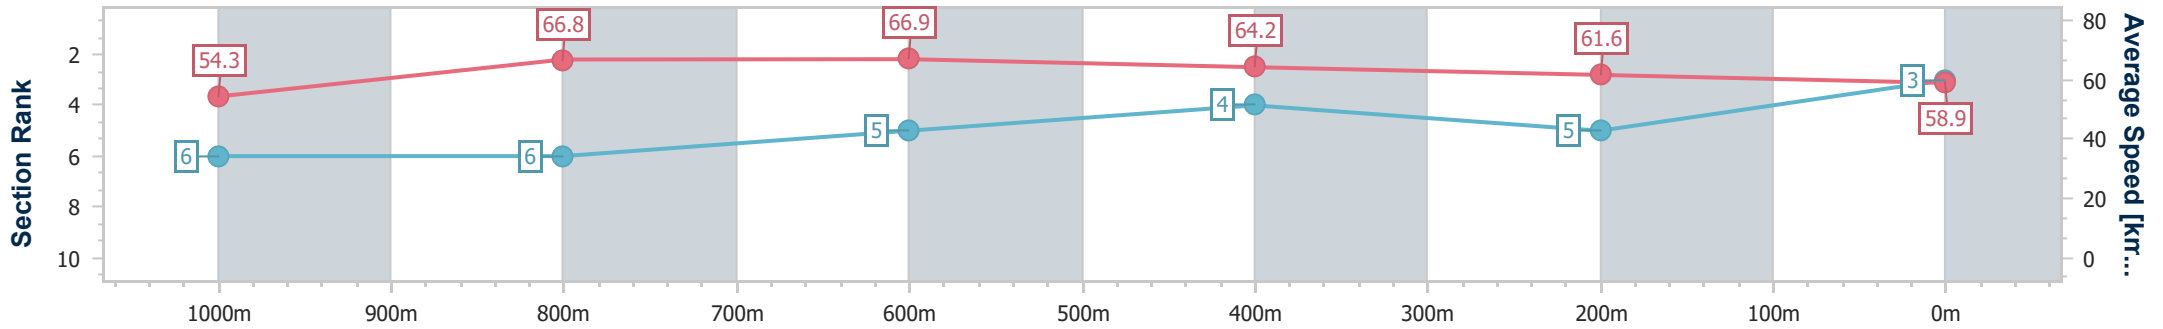

Horse/Jockey Name	Impardoo
Final Rank	3
Fastest Section Time (Section)	0:10.51 (1000m)
Top Speed [km/h] (Section)	69.4 (1000m)
Race State	Finished

Ladbrokes Cannon Park QLD Professional
Race 10: FGF Bitumen BENCHMARK 65 Handicap - 1250m
28 December 2024 - 16:44
Track Rating: Good 4, Weather: Fine, Rail Position: +0m Entire

Section	Overall	1000m	800m	600m	400m	200m
Section Times	1:12.89 [3] (0:16.28)	0:56.61 [6] (0:10.51)	0:46.10 [6] (0:10.78)	0:35.32 [5] (0:11.28)	0:24.04 [4] (0:11.85)	0:12.19 [5]
Average Speed [km/h]	54.3	66.8	66.9	64.2	61.6	58.9
Top Speed [km/h]	69.0	69.4	68.4	66.1	63.4	60.7
Avg. Dist. to Rail [m]	4.1	3.3	1.2	1.5	5.5	7.5
Avg. Stride Freq. [Hz]	2.3	2.4	2.4	2.4	2.4	2.3
Avg. Stride Length [m]	6.5	7.8	7.9	7.6	7.3	7.0

- [ ] Ranking at each section and finish
- -.-.- No data available at this section
- NA No data available