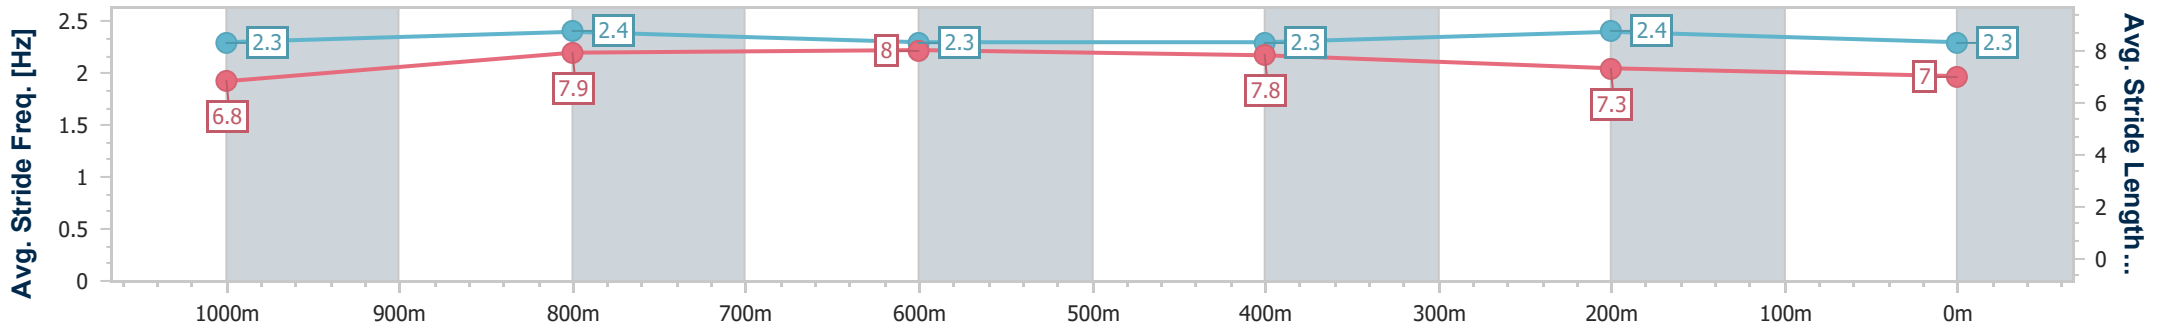

Horse/Jockey Name	Mutafiq
Final Rank	2
Fastest Section Time (Section)	0:10.60 (1000m)
Top Speed [km/h] (Section)	69.3 (Overall)
Race State	Finished

Ladbrokes Cannon Park QLD Professional
Race 10: FGF Bitumen BENCHMARK 65 Handicap - 1250m
28 December 2024 - 16:44
Track Rating: Good 4, Weather: Fine, Rail Position: +0m Entire

Section	Overall	1000m	800m	600m	400m	200m
Section Times	1:12.88 [2] (0:16.16)	0:56.72 [3] (0:10.60)	0:46.12 [5] (0:10.71)	0:35.41 [4] (0:11.43)	0:23.98 [5] (0:11.69)	0:12.29 [3] (0:12.29)
Average Speed [km/h]	55.1	67.0	67.3	64.3	62.9	58.5
Top Speed [km/h]	69.3	69.0	69.2	66.9	64.4	62.0
Avg. Dist. to Rail [m]	2.5	2.2	3.0	3.4	5.1	3.9
Avg. Stride Freq. [Hz]	2.3	2.4	2.3	2.3	2.4	2.3
Avg. Stride Length [m]	6.8	7.9	8.0	7.8	7.3	7.0

- [ ] Ranking at each section and finish
- -.-.- No data available at this section
- NA No data available