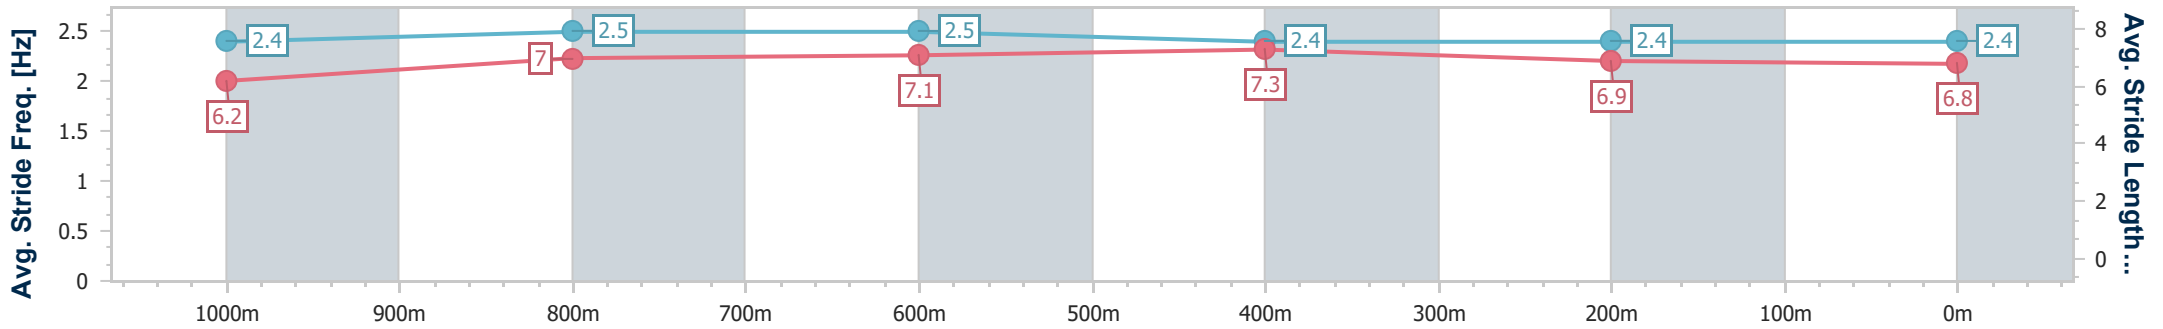

Horse/Jockey Name	Prince Akeem
Final Rank	5
Fastest Section Time (Section)	0:10.35 (1000m)
Top Speed [km/h] (Section)	69.0 (1000m)
Race State	Finished

Ladbrokes Cannon Park QLD Professional
Race 10: FGF Bitumen BENCHMARK 65 Handicap - 1250m
28 December 2024 - 16:44
Track Rating: Good 4, Weather: Fine, Rail Position: +0m Entire

Section	Overall	1000m	800m	600m	400m	200m
Section Times	1:13.19 [5] (0:16.76)	0:56.43 [9] (0:10.35)	0:46.08 [9] (0:10.77)	0:35.31 [9] (0:11.28)	0:24.03 [8] (0:11.75)	0:12.28 [6] (0:12.28)
Average Speed [km/h]	52.8	67.5	66.9	64.6	62.8	58.5
Top Speed [km/h]	67.5	69.0	67.8	66.2	64.6	60.6
Avg. Dist. to Rail [m]	3.4	4.2	0.4	2.1	8.9	10.1
Avg. Stride Freq. [Hz]	2.4	2.5	2.5	2.4	2.4	2.4
Avg. Stride Length [m]	6.2	7.0	7.1	7.3	6.9	6.8

- [ ] Ranking at each section and finish
- -.-.- No data available at this section
- NA No data available