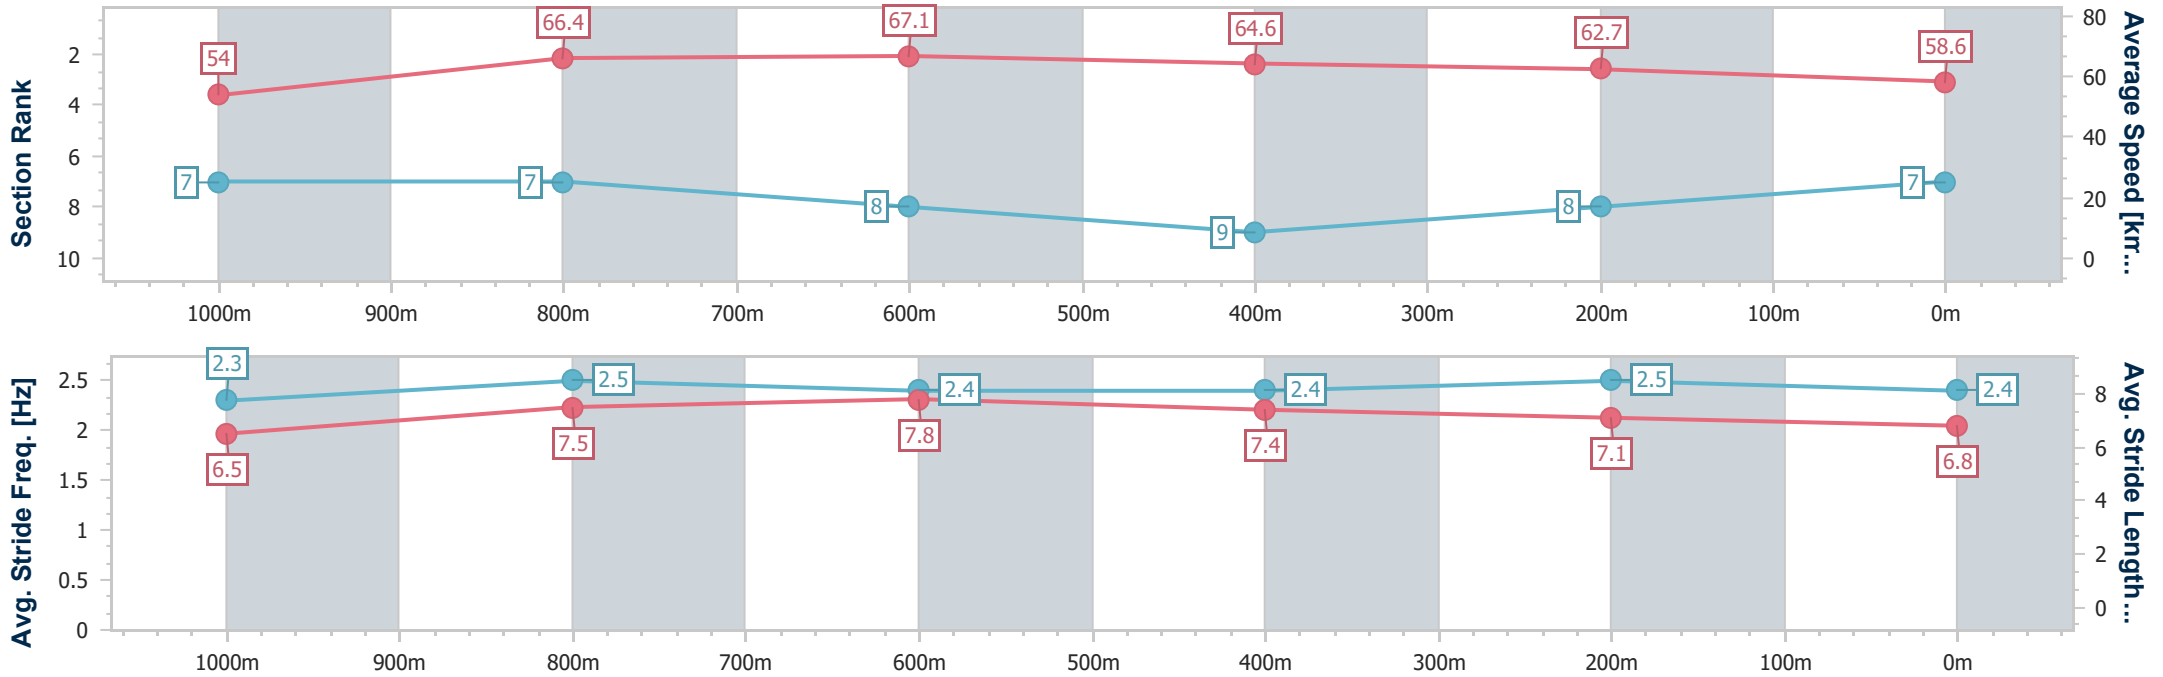

Horse/Jockey Name	Herne Hill
Final Rank	7
Fastest Section Time (Section)	0:10.50 (1000m)
Top Speed [km/h] (Section)	68.5 (800m)
Race State	Finished

Ladbrokes Cannon Park QLD Professional
Race 10: FGF Bitumen BENCHMARK 65 Handicap - 1250m
28 December 2024 - 16:44
Track Rating: Good 4, Weather: Fine, Rail Position: +0m Entire

Section	Overall	1000m	800m	600m	400m	200m
Section Times	1:13.32 [7] (0:16.45)	0:56.87 [7] (0:10.50)	0:46.37 [7] (0:10.72)	0:35.65 [8] (0:11.55)	0:24.10 [9] (0:11.85)	0:12.25 [8]
Average Speed [km/h]	54.0	66.4	67.1	64.6	62.7	58.6
Top Speed [km/h]	67.6	68.4	68.5	65.9	64.2	62.0
Avg. Dist. to Rail [m]	3.5	4.3	2.6	5.1	9.3	9.4
Avg. Stride Freq. [Hz]	2.3	2.5	2.4	2.4	2.5	2.4
Avg. Stride Length [m]	6.5	7.5	7.8	7.4	7.1	6.8

- [ ] Ranking at each section and finish
- -.-.- No data available at this section
- NA No data available