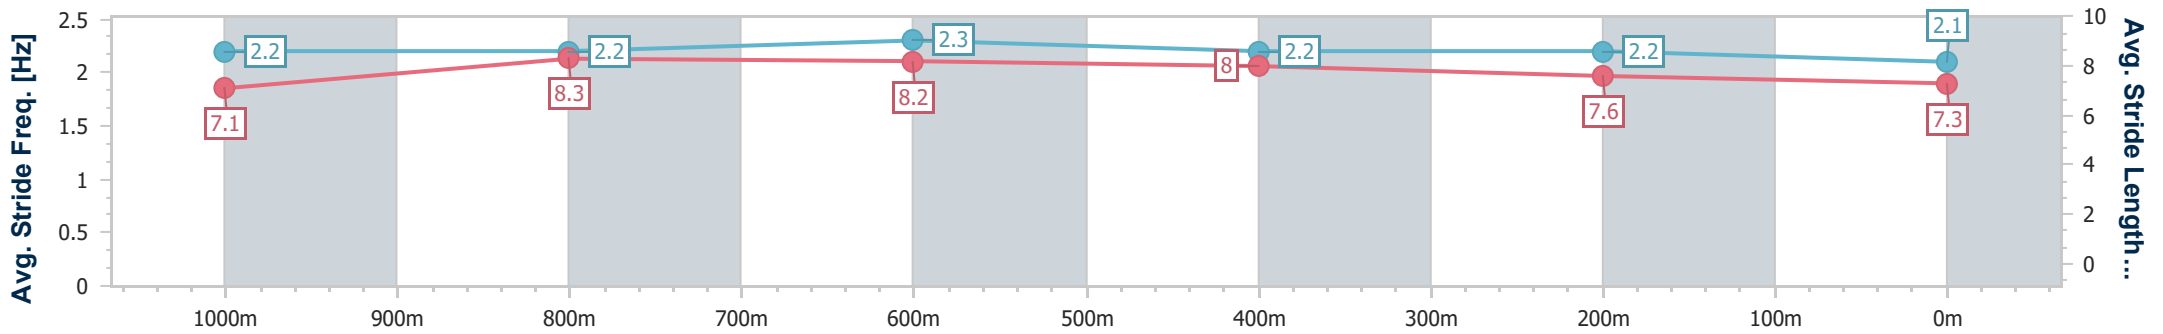

Horse/Jockey Name	Mr Metrics
Final Rank	6
Fastest Section Time (Section)	0:10.63 (1000m)
Top Speed [km/h] (Section)	69.2 (Overall)
Race State	Finished

Ladbrokes Cannon Park QLD Professional
Race 10: FGF Bitumen BENCHMARK 65 Handicap - 1250m
28 December 2024 - 16:44
Track Rating: Good 4, Weather: Fine, Rail Position: +0m Entire

Section	Overall	1000m	800m	600m	400m	200m
Section Times	1:13.26 [6] (0:15.85)	0:57.41 [1] (0:10.63)	0:46.78 [1] (0:10.75)	0:36.03 [2] (0:11.33)	0:24.70 [1] (0:12.00)	0:12.70 [2]
Average Speed [km/h]	56.3	66.3	67.2	64.0	60.5	56.8
Top Speed [km/h]	69.2	67.3	68.2	66.2	62.2	59.5
Avg. Dist. to Rail [m]	2.8	2.6	0.4	1.5	2.8	2.7
Avg. Stride Freq. [Hz]	2.2	2.2	2.3	2.2	2.2	2.1
Avg. Stride Length [m]	7.1	8.3	8.2	8.0	7.6	7.3

- [ ] Ranking at each section and finish
- -.-.- No data available at this section
- NA No data available