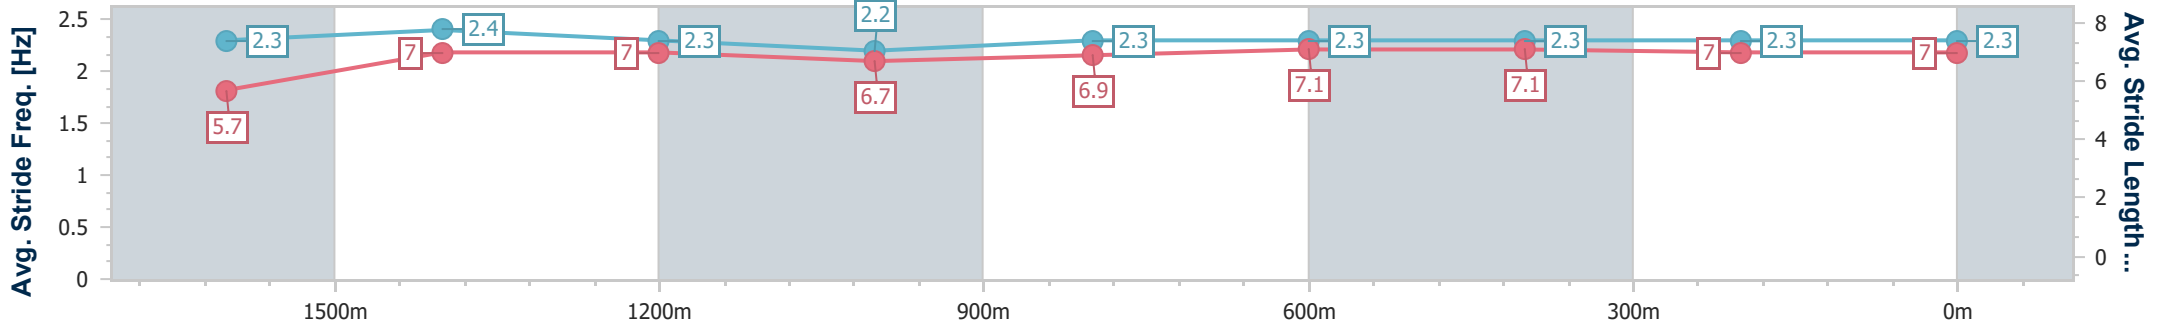

Toowoomba QLD Professional
 Race 6: GERRY BROWN'S SHELVING & STORAGE
 BENCHMARK 58 Handicap - 1890m

28 December 2024 - 20:32

Track Rating: Good 3, Weather: Hot, Rail Position: True

Section	Overall	1600m	1400m	1200m	1000m	800m	600m	400m	200m
Section Times	2:01.96 [5] (0:22.02)	1:39.94 [2] (0:11.76)	1:28.18 [2] (0:12.49)	1:15.69 [2] (0:13.01)	1:02.68 [2] (0:13.00)	0:49.68 [2] (0:12.39)	0:37.29 [2] (0:12.27)	0:25.02 [2] (0:12.33)	0:12.69 [4] (0:12.69)
Average Speed [km/h]	47.5	61.4	58.5	55.6	55.7	58.8	59.3	58.8	56.3
Top Speed [km/h]	62.8	62.3	61.3	56.6	57.9	59.6	60.5	59.2	58.5
Avg. Dist. to Rail [m]	7.2	0.9	2.6	2.7	2.0	2.8	2.7	1.2	0.3
Avg. Stride Freq. [Hz]	2.2	2.2	2.1	2.1	2.1	2.2	2.2	2.2	2.2
Avg. Stride Length [m]	6.2	7.9	7.6	7.3	7.3	7.4	7.3	7.3	7.2

- [] Ranking at each section and finish
- .-.- No data available at this section
- NA No data available

Horse/Jockey Name	Super Fair
Final Rank	6
Fastest Section Time (Section)	0:11.75 (1600m)
Top Speed [km/h] (Section)	63.1 (1600m)
Race State	Finished

Toowoomba QLD Professional
 Race 6: GERRY BROWN'S SHELVING & STORAGE
 BENCHMARK 58 Handicap - 1890m

28 December 2024 - 20:32

Track Rating: Good 3, Weather: Hot, Rail Position: True

Section	Overall	1600m	1400m	1200m	1000m	800m	600m	400m	200m
Section Times	2:02.41 [6] (0:22.54)	1:39.87 [4] (0:11.75)	1:28.12 [5] (0:12.36)	1:15.76 [5] (0:13.23)	1:02.53 [5] (0:13.17)	0:49.36 [6] (0:12.50)	0:36.86 [7] (0:12.04)	0:24.82 [7] (0:12.25)	0:12.57 [7] (0:12.57)
Average Speed [km/h]	46.2	60.5	59.1	54.8	56.0	58.7	59.6	58.6	57.4
Top Speed [km/h]	60.8	63.1	62.8	57.0	58.0	61.0	61.7	59.7	59.1
Avg. Dist. to Rail [m]	6.8	1.5	2.3	7.7	6.6	4.2	0.9	0.5	0.9
Avg. Stride Freq. [Hz]	2.3	2.4	2.3	2.2	2.3	2.3	2.3	2.3	2.3
Avg. Stride Length [m]	5.7	7.0	7.0	6.7	6.9	7.1	7.1	7.0	7.0