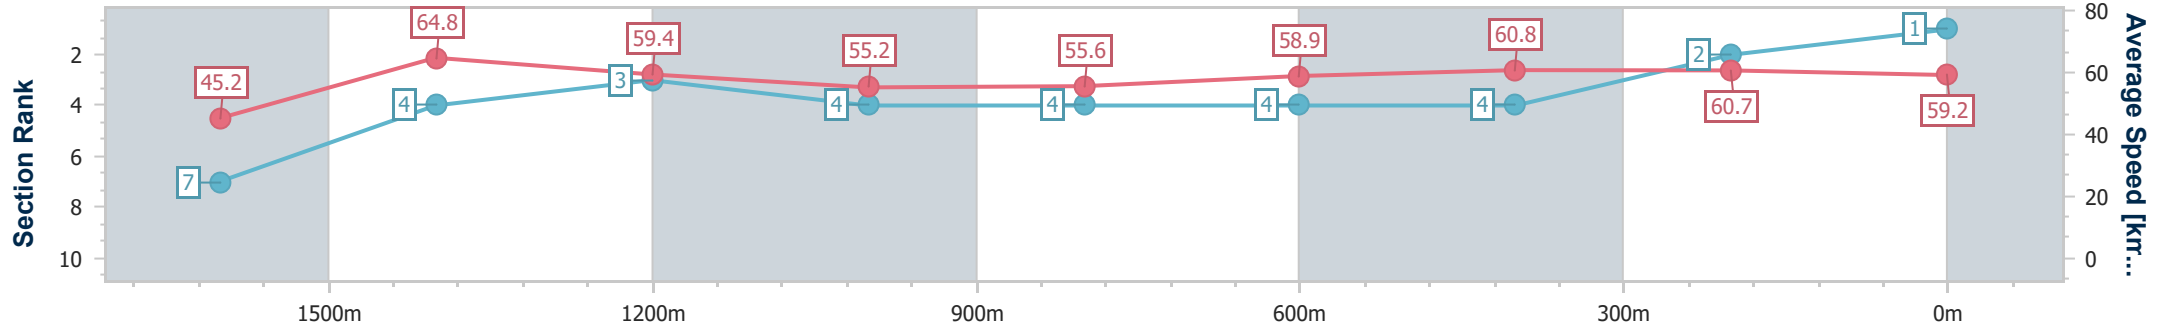

Horse/Jockey Name	Bilpa Morea
Final Rank	1
Fastest Section Time (Section)	0:11.15 (1600m)
Top Speed [km/h] (Section)	67.3 (1600m)
Race State	Finished

Toowoomba QLD Professional
 Race 6: GERRY BROWN'S SHELVING & STORAGE
 BENCHMARK 58 Handicap - 1890m

28 December 2024 - 20:32

Track Rating: Good 3, Weather: Hot, Rail Position: True

Section	Overall	1600m	1400m	1200m	1000m	800m	600m	400m	200m
Section Times	2:01.23 [1] (0:23.13)	1:38.10 [7] (0:11.15)	1:26.95 [4] (0:12.34)	1:14.61 [3] (0:13.08)	1:01.53 [4] (0:13.02)	0:48.51 [4] (0:12.27)	0:36.24 [4] (0:12.02)	0:24.22 [4] (0:12.03)	0:12.19 [2] (0:12.19)
Average Speed [km/h]	45.2	64.8	59.4	55.2	55.6	58.9	60.8	60.7	59.2
Top Speed [km/h]	61.1	67.3	63.8	56.2	57.1	61.3	61.8	61.5	60.2
Avg. Dist. to Rail [m]	5.4	1.4	2.9	2.8	1.4	1.7	2.9	3.5	0.5
Avg. Stride Freq. [Hz]	2.2	2.3	2.3	2.2	2.3	2.3	2.4	2.5	2.4
Avg. Stride Length [m]	5.7	7.7	7.2	7.0	6.8	7.0	7.0	6.9	6.8