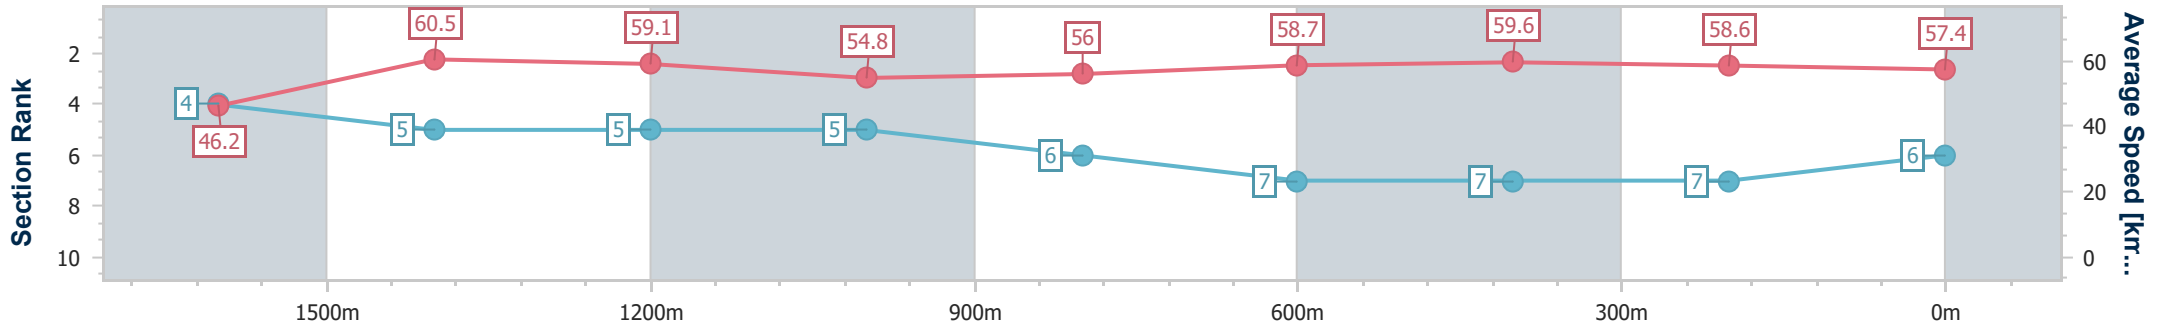

Toowoomba QLD Professional
 Race 6: GERRY BROWN'S SHELVING & STORAGE
 BENCHMARK 58 Handicap - 1890m

28 December 2024 - 20:32

Track Rating: Good 3, Weather: Hot, Rail Position: True

Section	Overall	1600m	1400m	1200m	1000m	800m	600m	400m	200m
Section Times	2:01.96 [5] (0:22.02)	1:39.94 [2] (0:11.76)	1:28.18 [2] (0:12.49)	1:15.69 [2] (0:13.01)	1:02.68 [2] (0:13.00)	0:49.68 [2] (0:12.39)	0:37.29 [2] (0:12.27)	0:25.02 [2] (0:12.33)	0:12.69 [4] (0:12.69)
Average Speed [km/h]	47.5	61.4	58.5	55.6	55.7	58.8	59.3	58.8	56.3
Top Speed [km/h]	62.8	62.3	61.3	56.6	57.9	59.6	60.5	59.2	58.5
Avg. Dist. to Rail [m]	7.2	0.9	2.6	2.7	2.0	2.8	2.7	1.2	0.3
Avg. Stride Freq. [Hz]	2.2	2.2	2.1	2.1	2.1	2.2	2.2	2.2	2.2
Avg. Stride Length [m]	6.2	7.9	7.6	7.3	7.3	7.4	7.3	7.3	7.2

- [] Ranking at each section and finish
- .-.- No data available at this section
- NA No data available

Horse/Jockey Name	Super Fair
Final Rank	6
Fastest Section Time (Section)	0:11.75 (1600m)
Top Speed [km/h] (Section)	63.1 (1600m)
Race State	Finished

Toowoomba QLD Professional
 Race 6: GERRY BROWN'S SHELVING & STORAGE
 BENCHMARK 58 Handicap - 1890m

28 December 2024 - 20:32

Track Rating: Good 3, Weather: Hot, Rail Position: True

Section	Overall	1600m	1400m	1200m	1000m	800m	600m	400m	200m
Section Times	2:02.41 [6] (0:22.54)	1:39.87 [4] (0:11.75)	1:28.12 [5] (0:12.36)	1:15.76 [5] (0:13.23)	1:02.53 [5] (0:13.17)	0:49.36 [6] (0:12.50)	0:36.86 [7] (0:12.04)	0:24.82 [7] (0:12.25)	0:12.57 [7] (0:12.57)
Average Speed [km/h]	46.2	60.5	59.1	54.8	56.0	58.7	59.6	58.6	57.4
Top Speed [km/h]	60.8	63.1	62.8	57.0	58.0	61.0	61.7	59.7	59.1
Avg. Dist. to Rail [m]	6.8	1.5	2.3	7.7	6.6	4.2	0.9	0.5	0.9
Avg. Stride Freq. [Hz]	2.3	2.4	2.3	2.2	2.3	2.3	2.3	2.3	2.3
Avg. Stride Length [m]	5.7	7.0	7.0	6.7	6.9	7.1	7.1	7.0	7.0