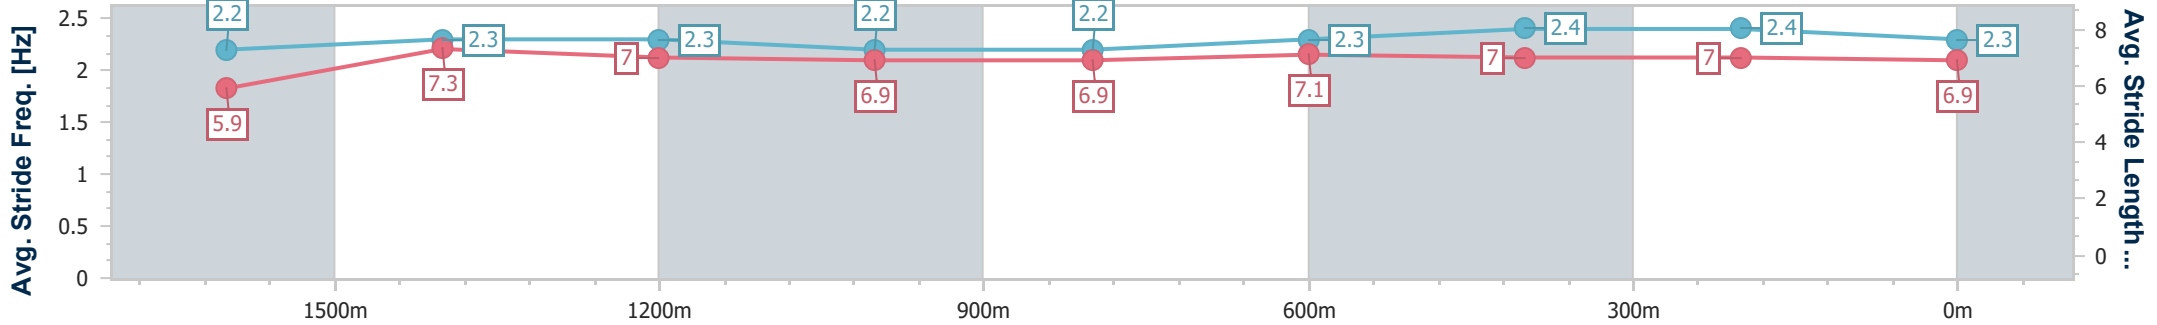

28 December 2024 - 20:32

Track Rating: Good 3, Weather: Hot, Rail Position: True

Section	Overall	1600m	1400m	1200m	1000m	800m	600m	400m	200m
Section Times	2:01.23 [1] (0:23.13)	1:38.10 [7] (0:11.15)	1:26.95 [4] (0:12.34)	1:14.61 [3] (0:13.08)	1:01.53 [4] (0:13.02)	0:48.51 [4] (0:12.27)	0:36.24 [4] (0:12.02)	0:24.22 [4] (0:12.03)	0:12.19 [2] (0:12.19)
Average Speed [km/h]	45.2	64.8	59.4	55.2	55.6	58.9	60.8	60.7	59.2
Top Speed [km/h]	61.1	67.3	63.8	56.2	57.1	61.3	61.8	61.5	60.2
Avg. Dist. to Rail [m]	5.4	1.4	2.9	2.8	1.4	1.7	2.9	3.5	0.5
Avg. Stride Freq. [Hz]	2.2	2.3	2.3	2.2	2.3	2.3	2.4	2.5	2.4
Avg. Stride Length [m]	5.7	7.7	7.2	7.0	6.8	7.0	7.0	6.9	6.8

Toowoomba QLD Professional
 Race 6: GERRY BROWN'S SHELVING & STORAGE
 BENCHMARK 58 Handicap - 1890m

28 December 2024 - 20:32

Track Rating: Good 3, Weather: Hot, Rail Position: True

Section	Overall	1600m	1400m	1200m	1000m	800m	600m	400m	200m
Section Times	2:01.30 [2] (0:21.85)	1:39.45 [1] (0:11.75)	1:27.70 [1] (0:12.42)	1:15.28 [1] (0:13.08)	1:02.20 [1] (0:13.01)	0:49.19 [1] (0:12.36)	0:36.83 [1] (0:12.11)	0:24.72 [1] (0:12.17)	0:12.55 [1] (0:12.55)
Average Speed [km/h]	46.8	60.7	58.2	55.1	55.6	58.9	59.9	59.3	57.4
Top Speed [km/h]	61.9	62.4	61.6	56.5	56.7	60.3	60.6	60.5	58.6
Avg. Dist. to Rail [m]	10.1	1.7	1.2	2.6	0.8	2.5	1.9	0.9	2.2
Avg. Stride Freq. [Hz]	2.2	2.3	2.3	2.2	2.2	2.3	2.4	2.4	2.3
Avg. Stride Length [m]	5.9	7.3	7.0	6.9	6.9	7.1	7.0	7.0	6.9