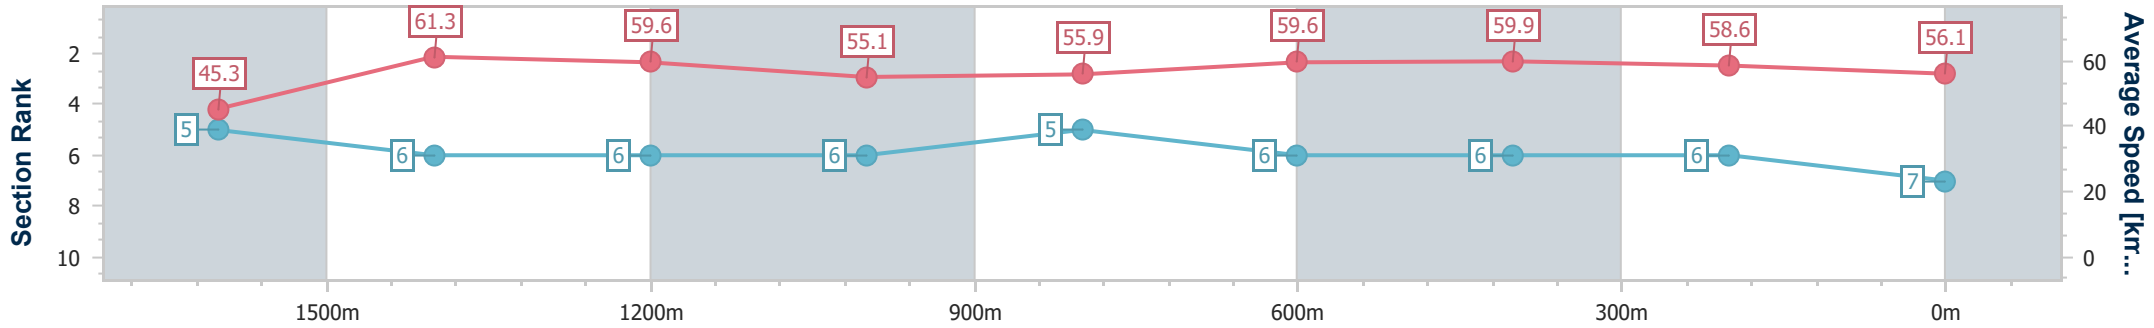

Toowoomba QLD Professional
 Race 6: GERRY BROWN'S SHELVING & STORAGE
 BENCHMARK 58 Handicap - 1890m

28 December 2024 - 20:32

Track Rating: Good 3, Weather: Hot, Rail Position: True

Section	Overall	1600m	1400m	1200m	1000m	800m	600m	400m	200m
Section Times	2:02.41 [6] (0:22.54)	1:39.87 [4] (0:11.75)	1:28.12 [5] (0:12.36)	1:15.76 [5] (0:13.23)	1:02.53 [5] (0:13.17)	0:49.36 [6] (0:12.50)	0:36.86 [7] (0:12.04)	0:24.82 [7] (0:12.25)	0:12.57 [7] (0:12.57)
Average Speed [km/h]	46.2	60.5	59.1	54.8	56.0	58.7	59.6	58.6	57.4
Top Speed [km/h]	60.8	63.1	62.8	57.0	58.0	61.0	61.7	59.7	59.1
Avg. Dist. to Rail [m]	6.8	1.5	2.3	7.7	6.6	4.2	0.9	0.5	0.9
Avg. Stride Freq. [Hz]	2.3	2.4	2.3	2.2	2.3	2.3	2.3	2.3	2.3
Avg. Stride Length [m]	5.7	7.0	7.0	6.7	6.9	7.1	7.1	7.0	7.0

- [] Ranking at each section and finish
- .-.- No data available at this section
- NA No data available

Horse/Jockey Name	Silver Goddess
Final Rank	7
Fastest Section Time (Section)	0:11.71 (1600m)
Top Speed [km/h] (Section)	63.1 (1600m)
Race State	Finished

Toowoomba QLD Professional
 Race 6: GERRY BROWN'S SHELVING & STORAGE
 BENCHMARK 58 Handicap - 1890m

28 December 2024 - 20:32

Track Rating: Good 3, Weather: Hot, Rail Position: True

Section	Overall	1600m	1400m	1200m	1000m	800m	600m	400m	200m				
Section Times	2:02.44 [7] (0:22.85)	1:39.59 [5] (0:11.71)	1:27.88 [6] (0:12.28)	1:15.60 [6] (0:13.10)	1:02.50 [6] (0:12.97)	0:49.53 [5] (0:12.19)	0:37.34 [6] (0:12.17)	0:25.17 [6] (0:12.35)	0:12.82 [6] (0:12.82)				
Average Speed [km/h]	45.3	61.3	59.6	55.1	55.9	59.6	59.9	58.6	56.1				
Top Speed [km/h]	60.4	63.1	62.8	55.9	57.3	61.2	61.5	59.7	57.9				
Avg. Dist. to Rail [m]	6.6	0.7	2.7	2.5	1.7	3.0	2.9	0.8	1.3				
Avg. Stride Freq. [Hz]	2.1	2.1	2.1	2.0	2.1	2.2	2.2	2.2	2.1				
Avg. Stride Length [m]	6.0	8.0	7.8	7.5	7.4	7.6	7.5	7.5	7.3				