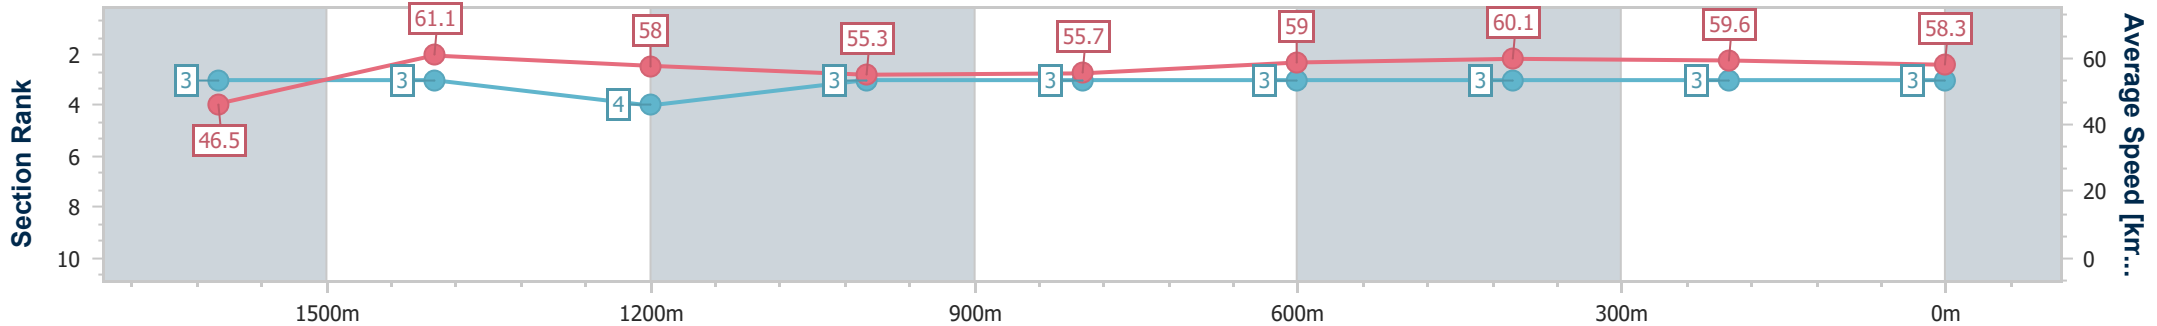

Toowoomba QLD Professional
 Race 6: GERRY BROWN'S SHELVING & STORAGE
 BENCHMARK 58 Handicap - 1890m

28 December 2024 - 20:32

Track Rating: Good 3, Weather: Hot, Rail Position: True

Section	Overall	1600m	1400m	1200m	1000m	800m	600m	400m	200m
Section Times	2:01.30 [2] (0:21.85)	1:39.45 [1] (0:11.75)	1:27.70 [1] (0:12.42)	1:15.28 [1] (0:13.08)	1:02.20 [1] (0:13.01)	0:49.19 [1] (0:12.36)	0:36.83 [1] (0:12.11)	0:24.72 [1] (0:12.17)	0:12.55 [1] (0:12.55)
Average Speed [km/h]	46.8	60.7	58.2	55.1	55.6	58.9	59.9	59.3	57.4
Top Speed [km/h]	61.9	62.4	61.6	56.5	56.7	60.3	60.6	60.5	58.6
Avg. Dist. to Rail [m]	10.1	1.7	1.2	2.6	0.8	2.5	1.9	0.9	2.2
Avg. Stride Freq. [Hz]	2.2	2.3	2.3	2.2	2.2	2.3	2.4	2.4	2.3
Avg. Stride Length [m]	5.9	7.3	7.0	6.9	6.9	7.1	7.0	7.0	6.9

- [] Ranking at each section and finish
- .-.- No data available at this section
- NA No data available

Horse/Jockey Name	Onomatopoeia
Final Rank	3
Fastest Section Time (Section)	0:11.86 (1600m)
Top Speed [km/h] (Section)	62.1 (600m)
Race State	Finished

Toowoomba QLD Professional
 Race 6: GERRY BROWN'S SHELVING & STORAGE
 BENCHMARK 58 Handicap - 1890m

28 December 2024 - 20:32

Track Rating: Good 3, Weather: Hot, Rail Position: True

Section	Overall	1600m	1400m	1200m	1000m	800m	600m	400m	200m
Section Times	2:01.45 [3] (0:22.29)	1:39.16 [3] (0:11.86)	1:27.30 [3] (0:12.48)	1:14.82 [4] (0:13.01)	1:01.81 [3] (0:12.95)	0:48.86 [3] (0:12.24)	0:36.62 [3] (0:12.12)	0:24.50 [3] (0:12.13)	0:12.37 [3] (0:12.37)
Average Speed [km/h]	46.5	61.1	58.0	55.3	55.7	59.0	60.1	59.6	58.3
Top Speed [km/h]	61.5	61.5	60.7	56.7	56.5	61.0	62.1	60.5	59.5
Avg. Dist. to Rail [m]	6.4	0.8	0.8	1.7	0.4	1.8	2.4	0.7	0.7
Avg. Stride Freq. [Hz]	2.3	2.3	2.3	2.2	2.3	2.3	2.4	2.4	2.3
Avg. Stride Length [m]	5.6	7.3	7.1	6.8	6.9	7.0	6.9	7.0	7.0