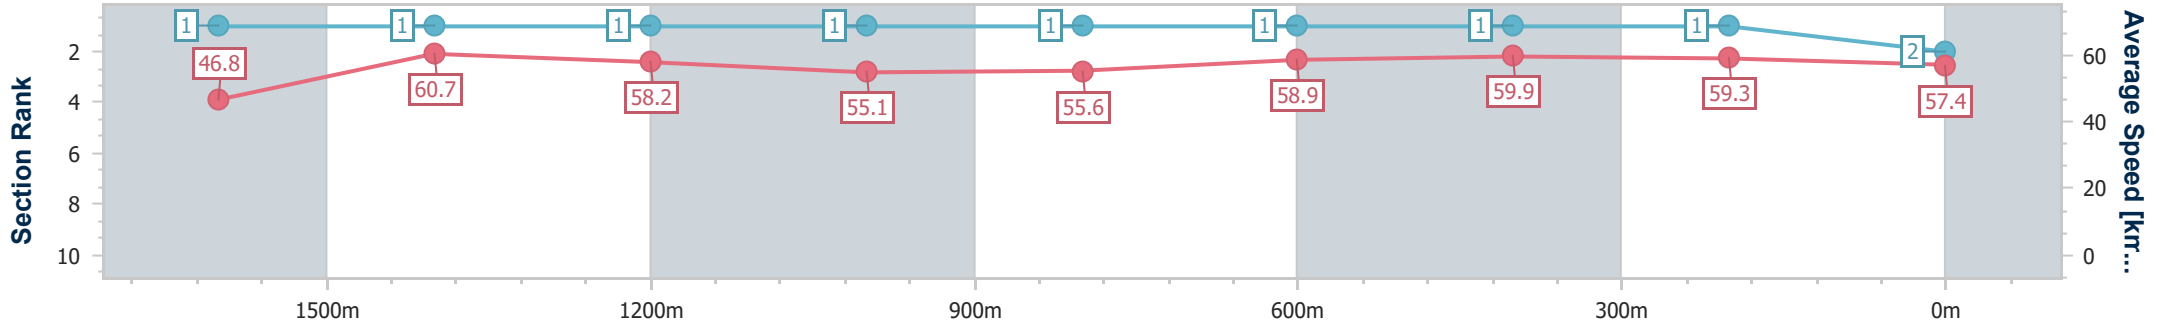

28 December 2024 - 20:32

Track Rating: Good 3, Weather: Hot, Rail Position: True

Section	Overall	1600m	1400m	1200m	1000m	800m	600m	400m	200m
Section Times	2:01.23 [1] (0:23.13)	1:38.10 [7] (0:11.15)	1:26.95 [4] (0:12.34)	1:14.61 [3] (0:13.08)	1:01.53 [4] (0:13.02)	0:48.51 [4] (0:12.27)	0:36.24 [4] (0:12.02)	0:24.22 [4] (0:12.03)	0:12.19 [2] (0:12.19)
Average Speed [km/h]	45.2	64.8	59.4	55.2	55.6	58.9	60.8	60.7	59.2
Top Speed [km/h]	61.1	67.3	63.8	56.2	57.1	61.3	61.8	61.5	60.2
Avg. Dist. to Rail [m]	5.4	1.4	2.9	2.8	1.4	1.7	2.9	3.5	0.5
Avg. Stride Freq. [Hz]	2.2	2.3	2.3	2.2	2.3	2.3	2.4	2.5	2.4
Avg. Stride Length [m]	5.7	7.7	7.2	7.0	6.8	7.0	7.0	6.9	6.8

Toowoomba QLD Professional
 Race 6: GERRY BROWN'S SHELVING & STORAGE
 BENCHMARK 58 Handicap - 1890m

28 December 2024 - 20:32

Track Rating: Good 3, Weather: Hot, Rail Position: True

Section	Overall	1600m	1400m	1200m	1000m	800m	600m	400m	200m
Section Times	2:01.30 [2] (0:21.85)	1:39.45 [1] (0:11.75)	1:27.70 [1] (0:12.42)	1:15.28 [1] (0:13.08)	1:02.20 [1] (0:13.01)	0:49.19 [1] (0:12.36)	0:36.83 [1] (0:12.11)	0:24.72 [1] (0:12.17)	0:12.55 [1] (0:12.55)
Average Speed [km/h]	46.8	60.7	58.2	55.1	55.6	58.9	59.9	59.3	57.4
Top Speed [km/h]	61.9	62.4	61.6	56.5	56.7	60.3	60.6	60.5	58.6
Avg. Dist. to Rail [m]	10.1	1.7	1.2	2.6	0.8	2.5	1.9	0.9	2.2
Avg. Stride Freq. [Hz]	2.2	2.3	2.3	2.2	2.2	2.3	2.4	2.4	2.3
Avg. Stride Length [m]	5.9	7.3	7.0	6.9	6.9	7.1	7.0	7.0	6.9