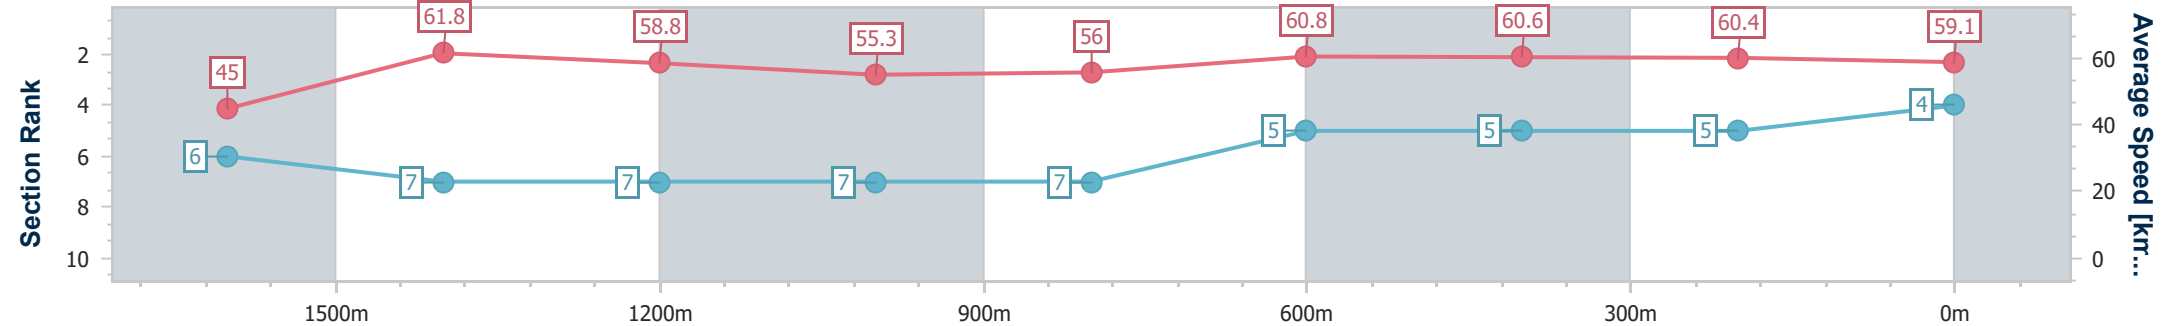

Toowoomba QLD Professional
 Race 6: GERRY BROWN'S SHELVING & STORAGE
 BENCHMARK 58 Handicap - 1890m

28 December 2024 - 20:32

Track Rating: Good 3, Weather: Hot, Rail Position: True

Section	Overall	1600m	1400m	1200m	1000m	800m	600m	400m	200m
Section Times	2:01.45 [3] (0:22.29)	1:39.16 [3] (0:11.86)	1:27.30 [3] (0:12.48)	1:14.82 [4] (0:13.01)	1:01.81 [3] (0:12.95)	0:48.86 [3] (0:12.24)	0:36.62 [3] (0:12.12)	0:24.50 [3] (0:12.13)	0:12.37 [3] (0:12.37)
Average Speed [km/h]	46.5	61.1	58.0	55.3	55.7	59.0	60.1	59.6	58.3
Top Speed [km/h]	61.5	61.5	60.7	56.7	56.5	61.0	62.1	60.5	59.5
Avg. Dist. to Rail [m]	6.4	0.8	0.8	1.7	0.4	1.8	2.4	0.7	0.7
Avg. Stride Freq. [Hz]	2.3	2.3	2.3	2.2	2.3	2.3	2.4	2.4	2.3
Avg. Stride Length [m]	5.6	7.3	7.1	6.8	6.9	7.0	6.9	7.0	7.0

- [] Ranking at each section and finish
- .-.- No data available at this section
- NA No data available

Horse/Jockey Name	Forum One
Final Rank	4
Fastest Section Time (Section)	0:11.64 (1600m)
Top Speed [km/h] (Section)	62.7 (1600m)
Race State	Finished

Toowoomba QLD Professional
 Race 6: GERRY BROWN'S SHELVING & STORAGE
 BENCHMARK 58 Handicap - 1890m

28 December 2024 - 20:32

Track Rating: Good 3, Weather: Hot, Rail Position: True

Section	Overall	1600m	1400m	1200m	1000m	800m	600m	400m	200m
Section Times	2:01.52 [4] (0:23.04)	1:38.48 [6] (0:11.64)	1:26.84 [7] (0:12.39)	1:14.45 [7] (0:13.11)	1:01.34 [7] (0:12.92)	0:48.42 [7] (0:11.95)	0:36.47 [5] (0:12.18)	0:24.29 [5] (0:12.06)	0:12.23 [5] (0:12.23)
Average Speed [km/h]	45.0	61.8	58.8	55.3	56.0	60.8	60.6	60.4	59.1
Top Speed [km/h]	62.2	62.7	61.5	56.4	58.8	61.9	61.7	61.5	60.3
Avg. Dist. to Rail [m]	6.9	0.5	2.2	3.3	2.2	3.8	4.6	3.8	4.1
Avg. Stride Freq. [Hz]	2.1	2.3	2.2	2.1	2.2	2.3	2.3	2.3	2.3
Avg. Stride Length [m]	5.9	7.6	7.5	7.2	7.1	7.3	7.3	7.4	7.2