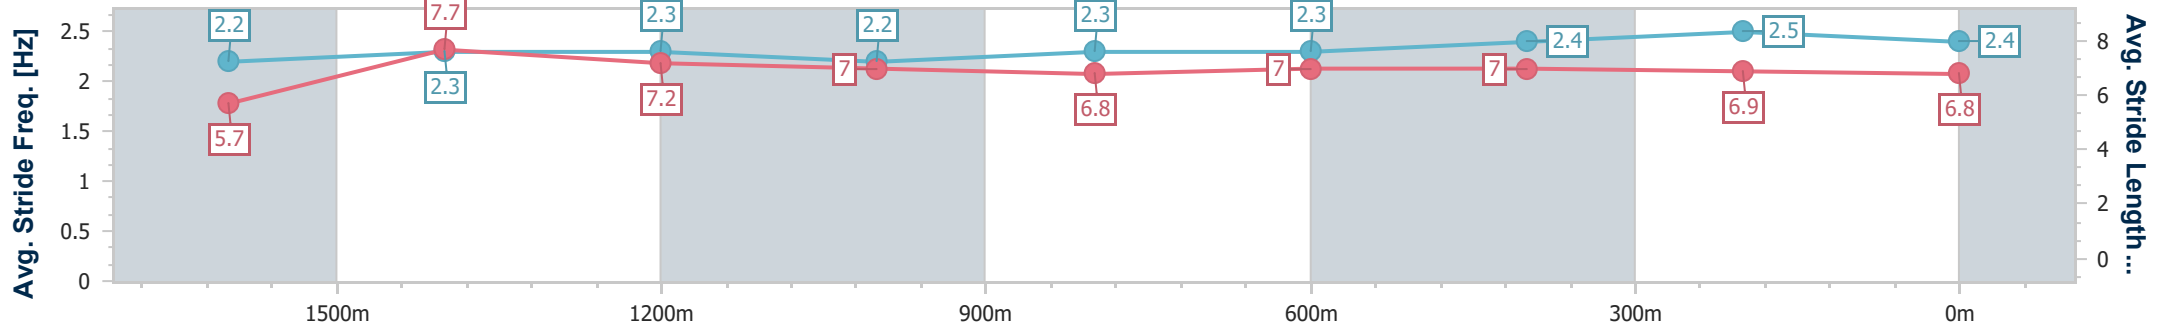

Horse/Jockey Name	Bilpa Morea
Final Rank	1
Fastest Section Time (Section)	0:11.15 (1600m)
Top Speed [km/h] (Section)	67.3 (1600m)
Race State	Finished

Toowoomba QLD Professional
 Race 6: GERRY BROWN'S SHELVING & STORAGE
 BENCHMARK 58 Handicap - 1890m

28 December 2024 - 20:32

Track Rating: Good 3, Weather: Hot, Rail Position: True

Section	Overall	1600m	1400m	1200m	1000m	800m	600m	400m	200m
Section Times	2:01.23 [1] (0:23.13)	1:38.10 [7] (0:11.15)	1:26.95 [4] (0:12.34)	1:14.61 [3] (0:13.08)	1:01.53 [4] (0:13.02)	0:48.51 [4] (0:12.27)	0:36.24 [4] (0:12.02)	0:24.22 [4] (0:12.03)	0:12.19 [2] (0:12.19)
Average Speed [km/h]	45.2	64.8	59.4	55.2	55.6	58.9	60.8	60.7	59.2
Top Speed [km/h]	61.1	67.3	63.8	56.2	57.1	61.3	61.8	61.5	60.2
Avg. Dist. to Rail [m]	5.4	1.4	2.9	2.8	1.4	1.7	2.9	3.5	0.5
Avg. Stride Freq. [Hz]	2.2	2.3	2.3	2.2	2.3	2.3	2.4	2.5	2.4
Avg. Stride Length [m]	5.7	7.7	7.2	7.0	6.8	7.0	7.0	6.9	6.8