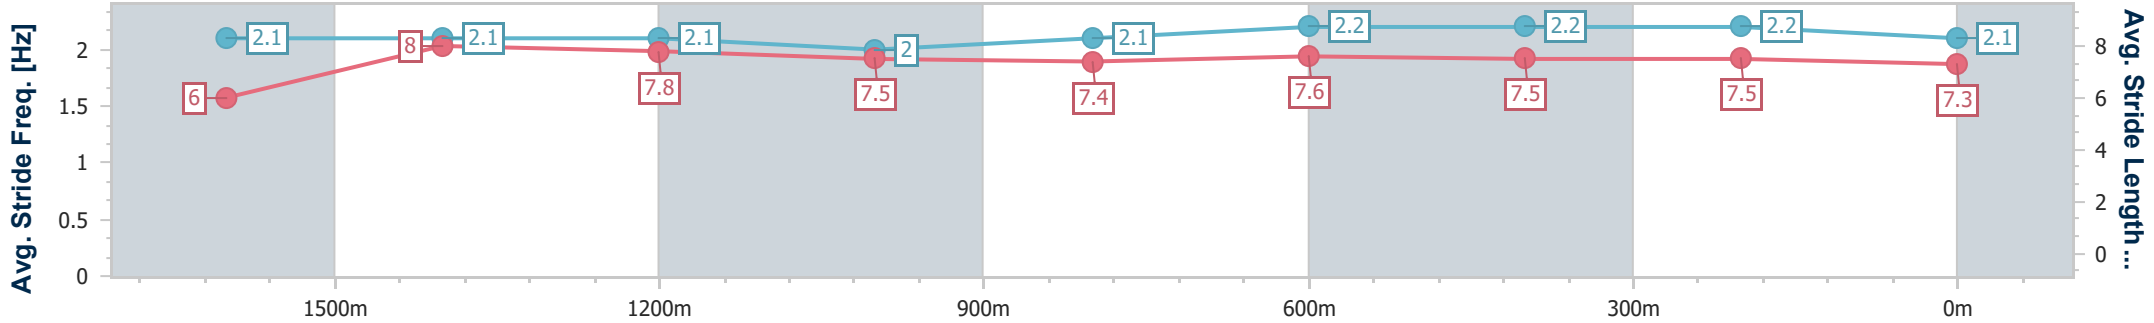

Toowoomba QLD Professional
 Race 6: GERRY BROWN'S SHELVING & STORAGE
 BENCHMARK 58 Handicap - 1890m

28 December 2024 - 20:32

Track Rating: Good 3, Weather: Hot, Rail Position: True

Section	Overall	1600m	1400m	1200m	1000m	800m	600m	400m	200m
Section Times	2:02.41 [6] (0:22.54)	1:39.87 [4] (0:11.75)	1:28.12 [5] (0:12.36)	1:15.76 [5] (0:13.23)	1:02.53 [5] (0:13.17)	0:49.36 [6] (0:12.50)	0:36.86 [7] (0:12.04)	0:24.82 [7] (0:12.25)	0:12.57 [7] (0:12.57)
Average Speed [km/h]	46.2	60.5	59.1	54.8	56.0	58.7	59.6	58.6	57.4
Top Speed [km/h]	60.8	63.1	62.8	57.0	58.0	61.0	61.7	59.7	59.1
Avg. Dist. to Rail [m]	6.8	1.5	2.3	7.7	6.6	4.2	0.9	0.5	0.9
Avg. Stride Freq. [Hz]	2.3	2.4	2.3	2.2	2.3	2.3	2.3	2.3	2.3
Avg. Stride Length [m]	5.7	7.0	7.0	6.7	6.9	7.1	7.1	7.0	7.0

- [] Ranking at each section and finish
- .-.- No data available at this section
- NA No data available

Horse/Jockey Name	Silver Goddess
Final Rank	7
Fastest Section Time (Section)	0:11.71 (1600m)
Top Speed [km/h] (Section)	63.1 (1600m)
Race State	Finished

Toowoomba QLD Professional
 Race 6: GERRY BROWN'S SHELVING & STORAGE
 BENCHMARK 58 Handicap - 1890m

28 December 2024 - 20:32

Track Rating: Good 3, Weather: Hot, Rail Position: True

Section	Overall	1600m	1400m	1200m	1000m	800m	600m	400m	200m				
Section Times	2:02.44 [7] (0:22.85)	1:39.59 [5] (0:11.71)	1:27.88 [6] (0:12.28)	1:15.60 [6] (0:13.10)	1:02.50 [6] (0:12.97)	0:49.53 [5] (0:12.19)	0:37.34 [6] (0:12.17)	0:25.17 [6] (0:12.35)	0:12.82 [6] (0:12.82)				
Average Speed [km/h]	45.3	61.3	59.6	55.1	55.9	59.6	59.9	58.6	56.1				
Top Speed [km/h]	60.4	63.1	62.8	55.9	57.3	61.2	61.5	59.7	57.9				
Avg. Dist. to Rail [m]	6.6	0.7	2.7	2.5	1.7	3.0	2.9	0.8	1.3				
Avg. Stride Freq. [Hz]	2.1	2.1	2.1	2.0	2.1	2.2	2.2	2.2	2.1				
Avg. Stride Length [m]	6.0	8.0	7.8	7.5	7.4	7.6	7.5	7.5	7.3				

- [] Ranking at each section and finish
- .-.- No data available at this section
- NA No data available