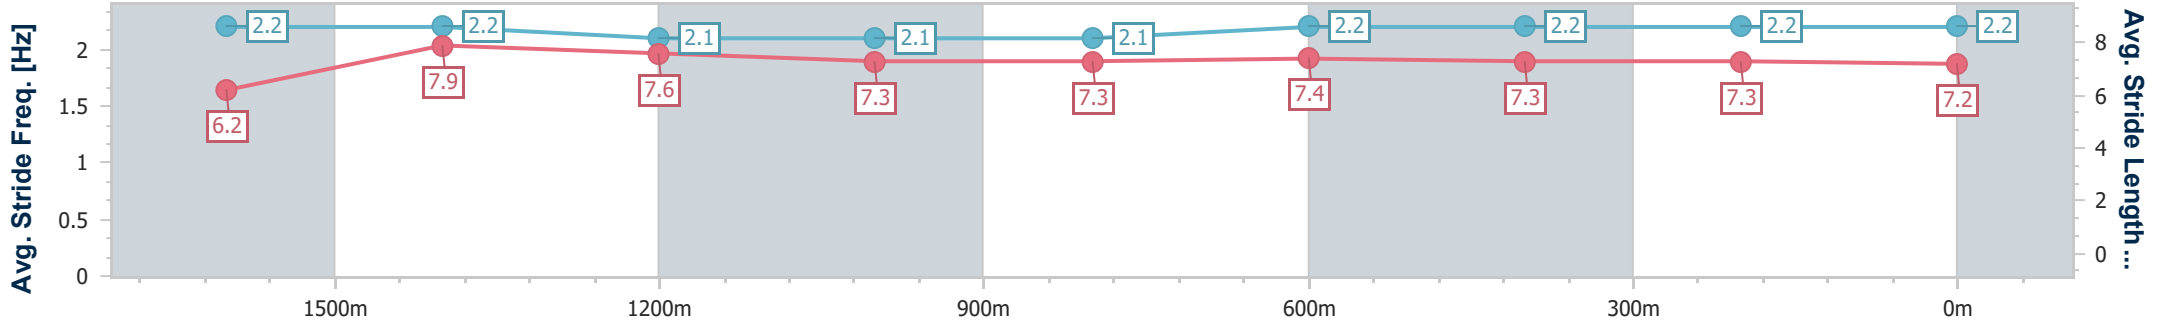

Toowoomba QLD Professional
 Race 6: GERRY BROWN'S SHELVING & STORAGE
 BENCHMARK 58 Handicap - 1890m

28 December 2024 - 20:32

Track Rating: Good 3, Weather: Hot, Rail Position: True

Section	Overall	1600m	1400m	1200m	1000m	800m	600m	400m	200m
Section Times	2:01.52 [4] (0:23.04)	1:38.48 [6] (0:11.64)	1:26.84 [7] (0:12.39)	1:14.45 [7] (0:13.11)	1:01.34 [7] (0:12.92)	0:48.42 [7] (0:11.95)	0:36.47 [5] (0:12.18)	0:24.29 [5] (0:12.06)	0:12.23 [5] (0:12.23)
Average Speed [km/h]	45.0	61.8	58.8	55.3	56.0	60.8	60.6	60.4	59.1
Top Speed [km/h]	62.2	62.7	61.5	56.4	58.8	61.9	61.7	61.5	60.3
Avg. Dist. to Rail [m]	6.9	0.5	2.2	3.3	2.2	3.8	4.6	3.8	4.1
Avg. Stride Freq. [Hz]	2.1	2.3	2.2	2.1	2.2	2.3	2.3	2.3	2.3
Avg. Stride Length [m]	5.9	7.6	7.5	7.2	7.1	7.3	7.3	7.4	7.2

- [] Ranking at each section and finish
- .-.- No data available at this section
- NA No data available

Horse/Jockey Name	Lupine
Final Rank	5
Fastest Section Time (Section)	0:11.76 (1600m)
Top Speed [km/h] (Section)	62.8 (Overall)
Race State	Finished

Toowoomba QLD Professional
 Race 6: GERRY BROWN'S SHELVING & STORAGE
 BENCHMARK 58 Handicap - 1890m

28 December 2024 - 20:32

Track Rating: Good 3, Weather: Hot, Rail Position: True

Section	Overall	1600m	1400m	1200m	1000m	800m	600m	400m	200m
Section Times	2:01.96 [5] (0:22.02)	1:39.94 [2] (0:11.76)	1:28.18 [2] (0:12.49)	1:15.69 [2] (0:13.01)	1:02.68 [2] (0:13.00)	0:49.68 [2] (0:12.39)	0:37.29 [2] (0:12.27)	0:25.02 [2] (0:12.33)	0:12.69 [4] (0:12.69)
Average Speed [km/h]	47.5	61.4	58.5	55.6	55.7	58.8	59.3	58.8	56.3
Top Speed [km/h]	62.8	62.3	61.3	56.6	57.9	59.6	60.5	59.2	58.5
Avg. Dist. to Rail [m]	7.2	0.9	2.6	2.7	2.0	2.8	2.7	1.2	0.3
Avg. Stride Freq. [Hz]	2.2	2.2	2.1	2.1	2.1	2.2	2.2	2.2	2.2
Avg. Stride Length [m]	6.2	7.9	7.6	7.3	7.3	7.4	7.3	7.3	7.2