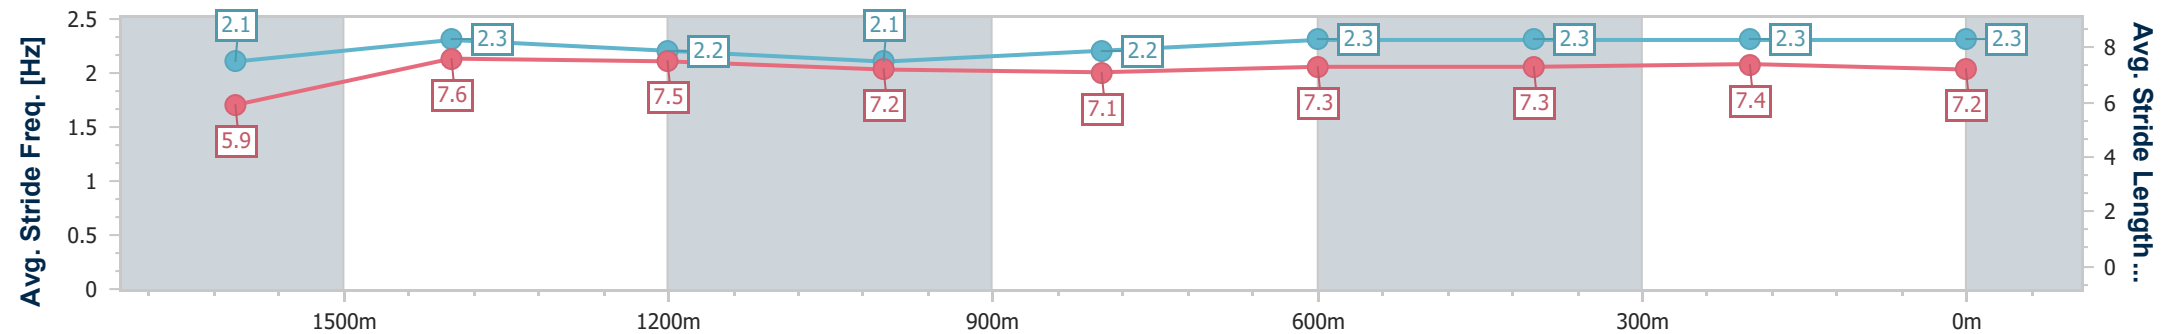

Toowoomba QLD Professional
 Race 6: GERRY BROWN'S SHELVING & STORAGE
 BENCHMARK 58 Handicap - 1890m

28 December 2024 - 20:32

Track Rating: Good 3, Weather: Hot, Rail Position: True

Section	Overall	1600m	1400m	1200m	1000m	800m	600m	400m	200m
Section Times	2:01.45 [3] (0:22.29)	1:39.16 [3] (0:11.86)	1:27.30 [3] (0:12.48)	1:14.82 [4] (0:13.01)	1:01.81 [3] (0:12.95)	0:48.86 [3] (0:12.24)	0:36.62 [3] (0:12.12)	0:24.50 [3] (0:12.13)	0:12.37 [3] (0:12.37)
Average Speed [km/h]	46.5	61.1	58.0	55.3	55.7	59.0	60.1	59.6	58.3
Top Speed [km/h]	61.5	61.5	60.7	56.7	56.5	61.0	62.1	60.5	59.5
Avg. Dist. to Rail [m]	6.4	0.8	0.8	1.7	0.4	1.8	2.4	0.7	0.7
Avg. Stride Freq. [Hz]	2.3	2.3	2.3	2.2	2.3	2.3	2.4	2.4	2.3
Avg. Stride Length [m]	5.6	7.3	7.1	6.8	6.9	7.0	6.9	7.0	7.0

- [] Ranking at each section and finish
- .-.- No data available at this section
- NA No data available

Horse/Jockey Name	Forum One
Final Rank	4
Fastest Section Time (Section)	0:11.64 (1600m)
Top Speed [km/h] (Section)	62.7 (1600m)
Race State	Finished

Toowoomba QLD Professional
 Race 6: GERRY BROWN'S SHELVING & STORAGE
 BENCHMARK 58 Handicap - 1890m

28 December 2024 - 20:32

Track Rating: Good 3, Weather: Hot, Rail Position: True

Section	Overall	1600m	1400m	1200m	1000m	800m	600m	400m	200m
Section Times	2:01.52 [4] (0:23.04)	1:38.48 [6] (0:11.64)	1:26.84 [7] (0:12.39)	1:14.45 [7] (0:13.11)	1:01.34 [7] (0:12.92)	0:48.42 [7] (0:11.95)	0:36.47 [5] (0:12.18)	0:24.29 [5] (0:12.06)	0:12.23 [5] (0:12.23)
Average Speed [km/h]	45.0	61.8	58.8	55.3	56.0	60.8	60.6	60.4	59.1
Top Speed [km/h]	62.2	62.7	61.5	56.4	58.8	61.9	61.7	61.5	60.3
Avg. Dist. to Rail [m]	6.9	0.5	2.2	3.3	2.2	3.8	4.6	3.8	4.1
Avg. Stride Freq. [Hz]	2.1	2.3	2.2	2.1	2.2	2.3	2.3	2.3	2.3
Avg. Stride Length [m]	5.9	7.6	7.5	7.2	7.1	7.3	7.3	7.4	7.2