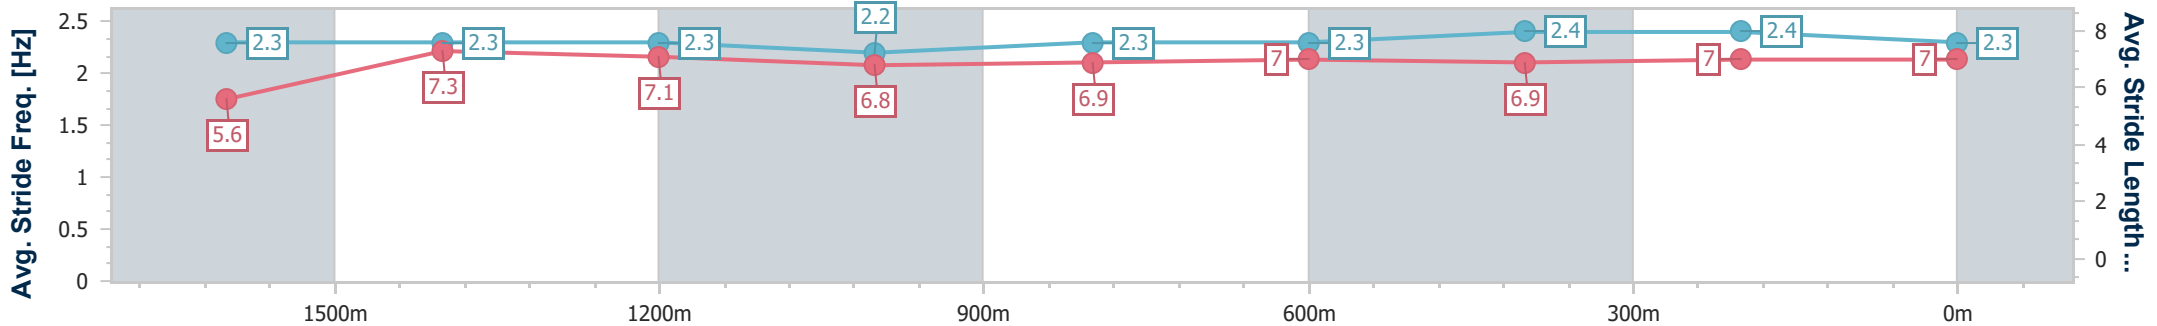

Toowoomba QLD Professional
 Race 6: GERRY BROWN'S SHELVING & STORAGE
 BENCHMARK 58 Handicap - 1890m

28 December 2024 - 20:32

Track Rating: Good 3, Weather: Hot, Rail Position: True

Section	Overall	1600m	1400m	1200m	1000m	800m	600m	400m	200m
Section Times	2:01.30 [2] (0:21.85)	1:39.45 [1] (0:11.75)	1:27.70 [1] (0:12.42)	1:15.28 [1] (0:13.08)	1:02.20 [1] (0:13.01)	0:49.19 [1] (0:12.36)	0:36.83 [1] (0:12.11)	0:24.72 [1] (0:12.17)	0:12.55 [1] (0:12.55)
Average Speed [km/h]	46.8	60.7	58.2	55.1	55.6	58.9	59.9	59.3	57.4
Top Speed [km/h]	61.9	62.4	61.6	56.5	56.7	60.3	60.6	60.5	58.6
Avg. Dist. to Rail [m]	10.1	1.7	1.2	2.6	0.8	2.5	1.9	0.9	2.2
Avg. Stride Freq. [Hz]	2.2	2.3	2.3	2.2	2.2	2.3	2.4	2.4	2.3
Avg. Stride Length [m]	5.9	7.3	7.0	6.9	6.9	7.1	7.0	7.0	6.9

- [] Ranking at each section and finish
- .-.- No data available at this section
- NA No data available

Horse/Jockey Name	Onomatopoeia
Final Rank	3
Fastest Section Time (Section)	0:11.86 (1600m)
Top Speed [km/h] (Section)	62.1 (600m)
Race State	Finished

Toowoomba QLD Professional
 Race 6: GERRY BROWN'S SHELVING & STORAGE
 BENCHMARK 58 Handicap - 1890m

28 December 2024 - 20:32

Track Rating: Good 3, Weather: Hot, Rail Position: True

Section	Overall	1600m	1400m	1200m	1000m	800m	600m	400m	200m
Section Times	2:01.45 [3] (0:22.29)	1:39.16 [3] (0:11.86)	1:27.30 [3] (0:12.48)	1:14.82 [4] (0:13.01)	1:01.81 [3] (0:12.95)	0:48.86 [3] (0:12.24)	0:36.62 [3] (0:12.12)	0:24.50 [3] (0:12.13)	0:12.37 [3] (0:12.37)
Average Speed [km/h]	46.5	61.1	58.0	55.3	55.7	59.0	60.1	59.6	58.3
Top Speed [km/h]	61.5	61.5	60.7	56.7	56.5	61.0	62.1	60.5	59.5
Avg. Dist. to Rail [m]	6.4	0.8	0.8	1.7	0.4	1.8	2.4	0.7	0.7
Avg. Stride Freq. [Hz]	2.3	2.3	2.3	2.2	2.3	2.3	2.4	2.4	2.3
Avg. Stride Length [m]	5.6	7.3	7.1	6.8	6.9	7.0	6.9	7.0	7.0