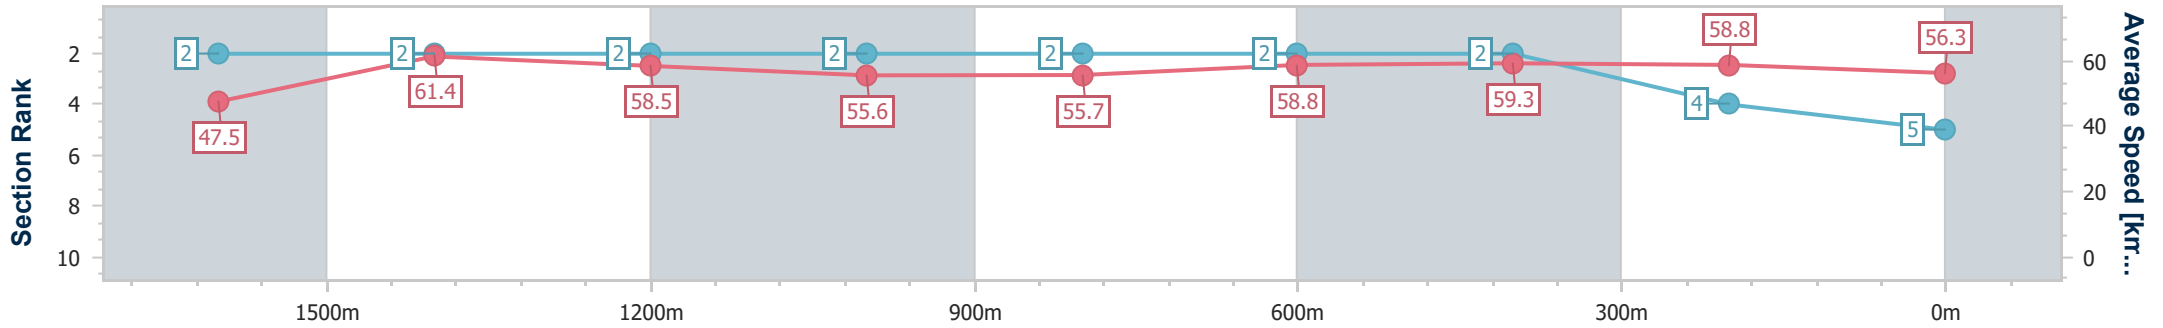

Toowoomba QLD Professional
 Race 6: GERRY BROWN'S SHELVING & STORAGE
 BENCHMARK 58 Handicap - 1890m

28 December 2024 - 20:32

Track Rating: Good 3, Weather: Hot, Rail Position: True

Section	Overall	1600m	1400m	1200m	1000m	800m	600m	400m	200m
Section Times	2:01.52 [4] (0:23.04)	1:38.48 [6] (0:11.64)	1:26.84 [7] (0:12.39)	1:14.45 [7] (0:13.11)	1:01.34 [7] (0:12.92)	0:48.42 [7] (0:11.95)	0:36.47 [5] (0:12.18)	0:24.29 [5] (0:12.06)	0:12.23 [5] (0:12.23)
Average Speed [km/h]	45.0	61.8	58.8	55.3	56.0	60.8	60.6	60.4	59.1
Top Speed [km/h]	62.2	62.7	61.5	56.4	58.8	61.9	61.7	61.5	60.3
Avg. Dist. to Rail [m]	6.9	0.5	2.2	3.3	2.2	3.8	4.6	3.8	4.1
Avg. Stride Freq. [Hz]	2.1	2.3	2.2	2.1	2.2	2.3	2.3	2.3	2.3
Avg. Stride Length [m]	5.9	7.6	7.5	7.2	7.1	7.3	7.3	7.4	7.2

- [] Ranking at each section and finish
- .-.- No data available at this section
- NA No data available

Horse/Jockey Name	Lupine
Final Rank	5
Fastest Section Time (Section)	0:11.76 (1600m)
Top Speed [km/h] (Section)	62.8 (Overall)
Race State	Finished

Toowoomba QLD Professional
 Race 6: GERRY BROWN'S SHELVING & STORAGE
 BENCHMARK 58 Handicap - 1890m

28 December 2024 - 20:32

Track Rating: Good 3, Weather: Hot, Rail Position: True

Section	Overall	1600m	1400m	1200m	1000m	800m	600m	400m	200m
Section Times	2:01.96 [5] (0:22.02)	1:39.94 [2] (0:11.76)	1:28.18 [2] (0:12.49)	1:15.69 [2] (0:13.01)	1:02.68 [2] (0:13.00)	0:49.68 [2] (0:12.39)	0:37.29 [2] (0:12.27)	0:25.02 [2] (0:12.33)	0:12.69 [4] (0:12.69)
Average Speed [km/h]	47.5	61.4	58.5	55.6	55.7	58.8	59.3	58.8	56.3
Top Speed [km/h]	62.8	62.3	61.3	56.6	57.9	59.6	60.5	59.2	58.5
Avg. Dist. to Rail [m]	7.2	0.9	2.6	2.7	2.0	2.8	2.7	1.2	0.3
Avg. Stride Freq. [Hz]	2.2	2.2	2.1	2.1	2.1	2.2	2.2	2.2	2.2
Avg. Stride Length [m]	6.2	7.9	7.6	7.3	7.3	7.4	7.3	7.3	7.2