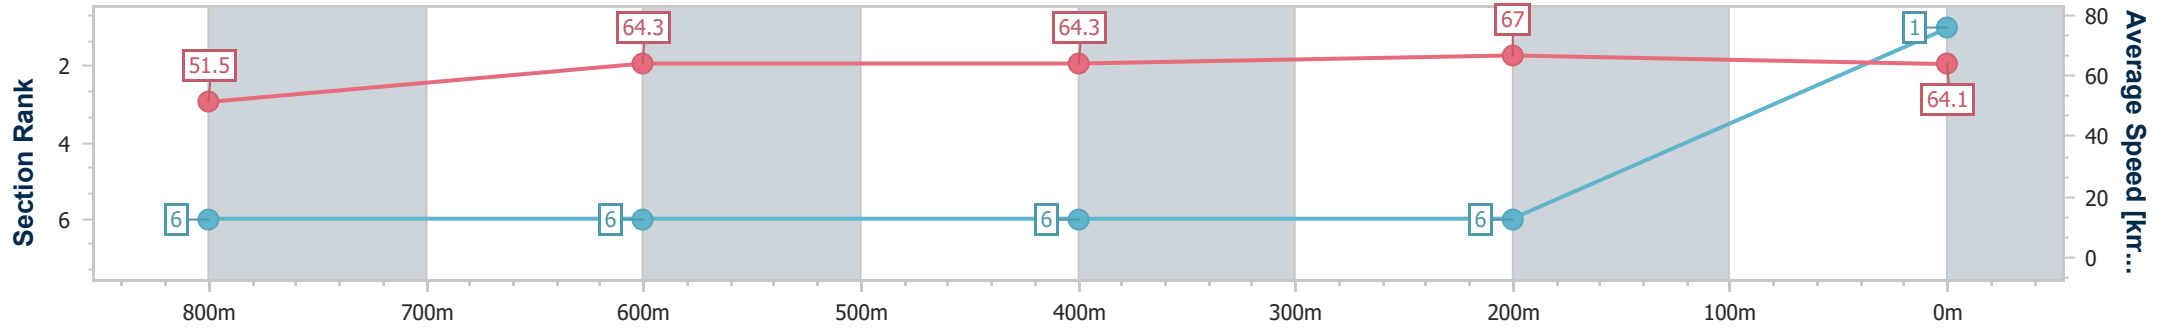

Horse/Jockey Name	Zouperb
Final Rank	1
Fastest Section Time (Section)	0:10.76 (400m)
Top Speed [km/h] (Section)	68.2 (400m)
Race State	Finished

Sunshine Coast QLD Professional
Race 2: WIMMERS PREMIUM SOFT DRINKS Class 5 Handicap - 1000m

01 January 2025 - 13:48

Track Rating: Heavy 9, Weather: Fine, Rail Position: +4m Entire

Section	Overall	800m	600m	400m	200m
Section Times	0:59.08 [1] (0:14.04)	0:45.04 [6] (0:11.50)	0:33.54 [6] (0:11.56)	0:21.98 [6] (0:10.76)	0:11.22 [6] (0:11.22)
Average Speed [km/h]	51.5	64.3	64.3	67.0	64.1
Top Speed [km/h]	64.8	65.2	66.3	68.2	67.9
Avg. Dist. to Rail [m]	11.0	7.2	5.8	9.6	11.6
Avg. Stride Freq. [Hz]	2.3	2.4	2.3	2.4	2.4
Avg. Stride Length [m]	6.1	7.6	7.6	7.7	7.5

- [ ] Ranking at each section and finish
- -.-.- No data available at this section
- NA No data available