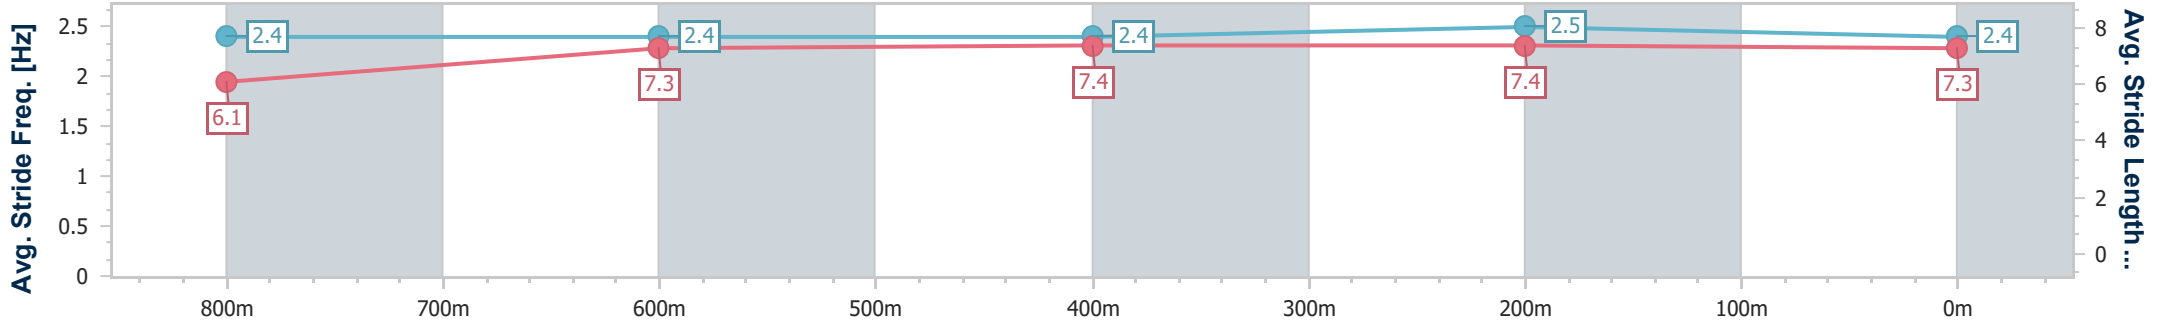

- [ ] Ranking at each section and finish
- .-.- No data available at this section
- NA No data available

Horse/Jockey Name	Heartoni
Final Rank	5
Fastest Section Time (Section)	0:10.91 (400m)
Top Speed [km/h] (Section)	67.3 (400m)
Race State	Finished

Sunshine Coast QLD Professional  
Race 2: WIMMERS PREMIUM SOFT DRINKS Class 5 Handicap - 1000m

01 January 2025 - 13:48

Track Rating: Heavy 9, Weather: Fine, Rail Position: +4m Entire

Section	Overall	800m	600m	400m	200m
Section Times	0:59.16 [5] (0:13.72)	0:45.44 [4] (0:11.58)	0:33.86 [4] (0:11.59)	0:22.27 [4] (0:10.91)	0:11.36 [5] (0:11.36)
Average Speed [km/h]	52.1	63.6	64.0	66.0	63.4
Top Speed [km/h]	66.2	66.2	66.3	67.3	66.5
Avg. Dist. to Rail [m]	9.5	6.9	4.7	7.0	8.8
Avg. Stride Freq. [Hz]	2.4	2.4	2.4	2.5	2.4
Avg. Stride Length [m]	6.1	7.3	7.4	7.4	7.3