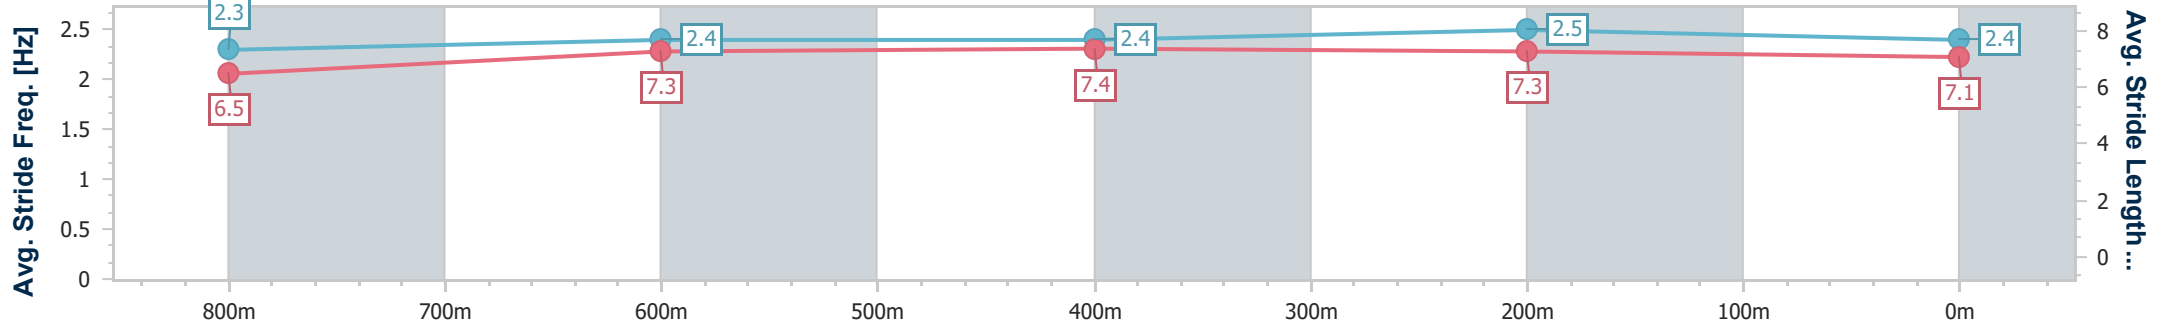

Sunshine Coast QLD Professional  
Race 2: WIMMERS PREMIUM SOFT DRINKS Class 5 Handicap - 1000m

01 January 2025 - 13:48

Track Rating: Heavy 9, Weather: Fine, Rail Position: +4m Entire

Section	Overall	800m	600m	400m	200m
Section Times	0:59.16 [5] (0:13.72)	0:45.44 [4] (0:11.58)	0:33.86 [4] (0:11.59)	0:22.27 [4] (0:10.91)	0:11.36 [5] (0:11.36)
Average Speed [km/h]	52.1	63.6	64.0	66.0	63.4
Top Speed [km/h]	66.2	66.2	66.3	67.3	66.5
Avg. Dist. to Rail [m]	9.5	6.9	4.7	7.0	8.8
Avg. Stride Freq. [Hz]	2.4	2.4	2.4	2.5	2.4
Avg. Stride Length [m]	6.1	7.3	7.4	7.4	7.3

- [ ] Ranking at each section and finish
- .-.- No data available at this section
- NA No data available

Horse/Jockey Name	Mr Galazi
Final Rank	6
Fastest Section Time (Section)	0:11.06 (400m)
Top Speed [km/h] (Section)	65.8 (400m)
Race State	Finished

Sunshine Coast QLD Professional  
 Race 2: WIMMERS PREMIUM SOFT DRINKS Class 5 Handicap - 1000m

01 January 2025 - 13:48

Track Rating: Heavy 9, Weather: Fine, Rail Position: +4m Entire

Section	Overall	800m	600m	400m	200m
Section Times	0:59.57 [6] (0:13.52)	0:46.05 [2] (0:11.50)	0:34.55 [2] (0:11.62)	0:22.93 [2] (0:11.06)	0:11.87 [3] (0:11.87)
Average Speed [km/h]	53.3	63.5	63.5	65.0	60.6
Top Speed [km/h]	64.2	64.7	64.7	65.8	64.3
Avg. Dist. to Rail [m]	6.6	4.7	3.9	4.4	5.5
Avg. Stride Freq. [Hz]	2.3	2.4	2.4	2.5	2.4
Avg. Stride Length [m]	6.5	7.3	7.4	7.3	7.1

- [ ] Ranking at each section and finish
- .-.- No data available at this section
- NA No data available