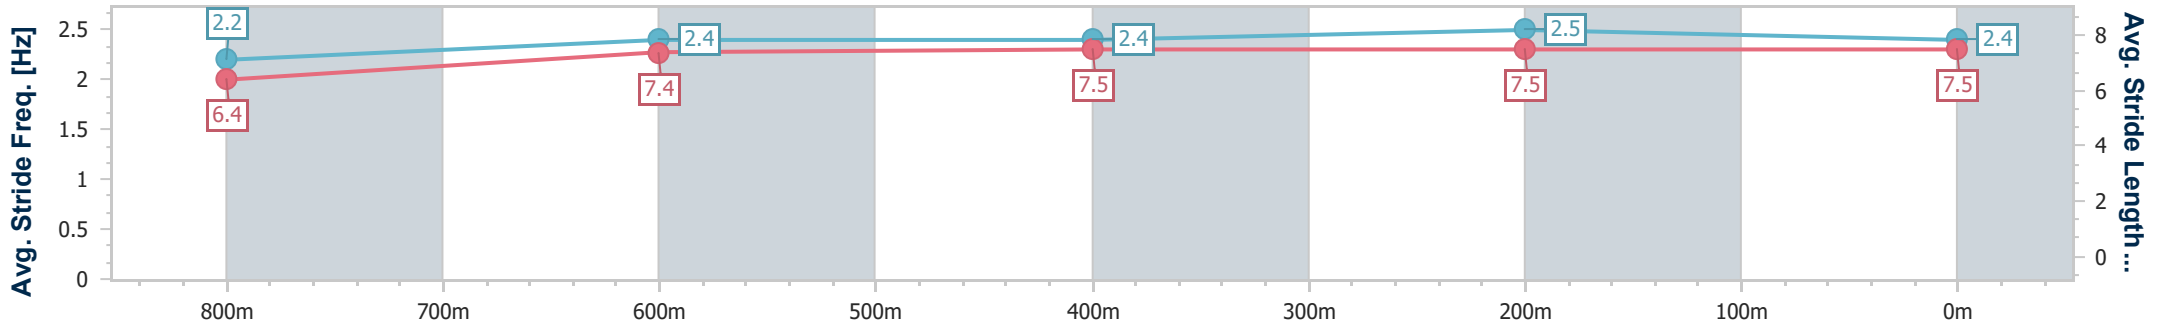

- [ ] Ranking at each section and finish
- .-.- No data available at this section
- NA No data available

Horse/Jockey Name	Secret Revolution
Final Rank	3
Fastest Section Time (Section)	0:10.71 (400m)
Top Speed [km/h] (Section)	68.2 (400m)
Race State	Finished

Sunshine Coast QLD Professional  
 Race 2: WIMMERS PREMIUM SOFT DRINKS Class 5 Handicap - 1000m

01 January 2025 - 13:48

Track Rating: Heavy 9, Weather: Fine, Rail Position: +4m Entire

Section	Overall	800m	600m	400m	200m
Section Times	0:59.15 [3] (0:13.87)	0:45.28 [5] (0:11.49)	0:33.79 [5] (0:11.69)	0:22.10 [5] (0:10.71)	0:11.39 [4] (0:11.39)
Average Speed [km/h]	51.8	64.5	64.3	67.2	63.3
Top Speed [km/h]	66.0	65.4	65.7	68.2	67.1
Avg. Dist. to Rail [m]	10.1	7.5	7.0	9.6	11.1
Avg. Stride Freq. [Hz]	2.2	2.4	2.4	2.5	2.4
Avg. Stride Length [m]	6.4	7.4	7.5	7.5	7.5