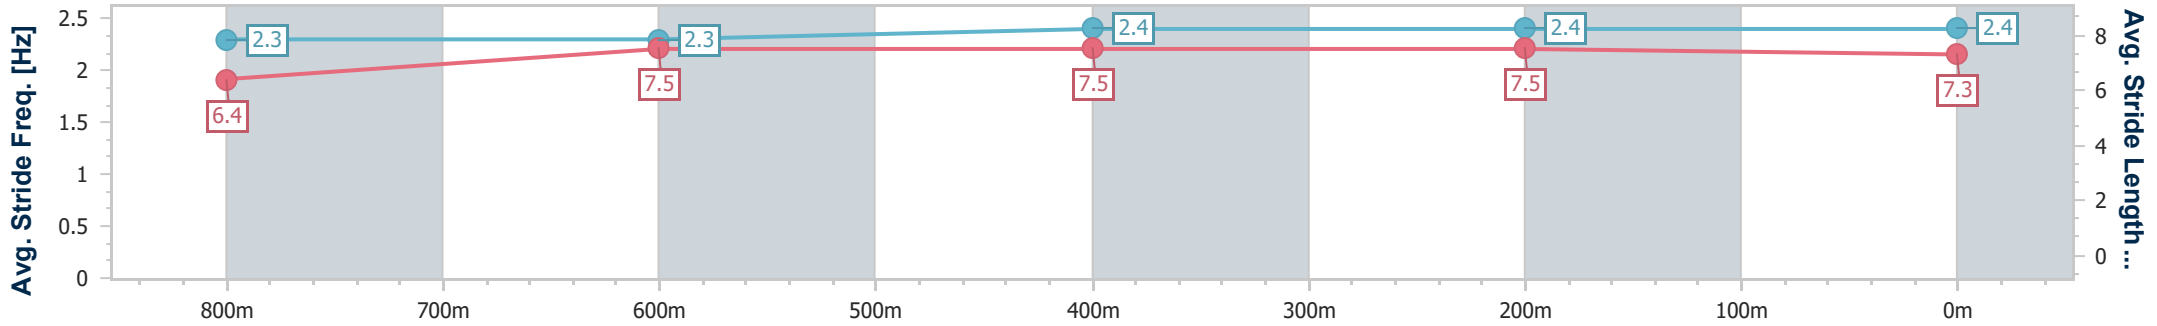

- [ ] Ranking at each section and finish
- .-.- No data available at this section
- NA No data available

Horse/Jockey Name	Zingalong
Final Rank	4
Fastest Section Time (Section)	0:11.02 (400m)
Top Speed [km/h] (Section)	66.7 (400m)
Race State	Finished

Sunshine Coast QLD Professional  
Race 2: WIMMERS PREMIUM SOFT DRINKS Class 5 Handicap - 1000m

01 January 2025 - 13:48

Track Rating: Heavy 9, Weather: Fine, Rail Position: +4m Entire

Section	Overall	800m	600m	400m	200m
Section Times	0:59.16 [4] (0:13.30)	0:45.86 [1] (0:11.61)	0:34.25 [1] (0:11.72)	0:22.53 [1] (0:11.02)	0:11.51 [1] (0:11.51)
Average Speed [km/h]	54.1	63.6	63.3	65.6	62.5
Top Speed [km/h]	64.2	63.9	64.2	66.7	65.0
Avg. Dist. to Rail [m]	11.5	6.2	5.6	7.2	7.9
Avg. Stride Freq. [Hz]	2.3	2.3	2.4	2.4	2.4
Avg. Stride Length [m]	6.4	7.5	7.5	7.5	7.3