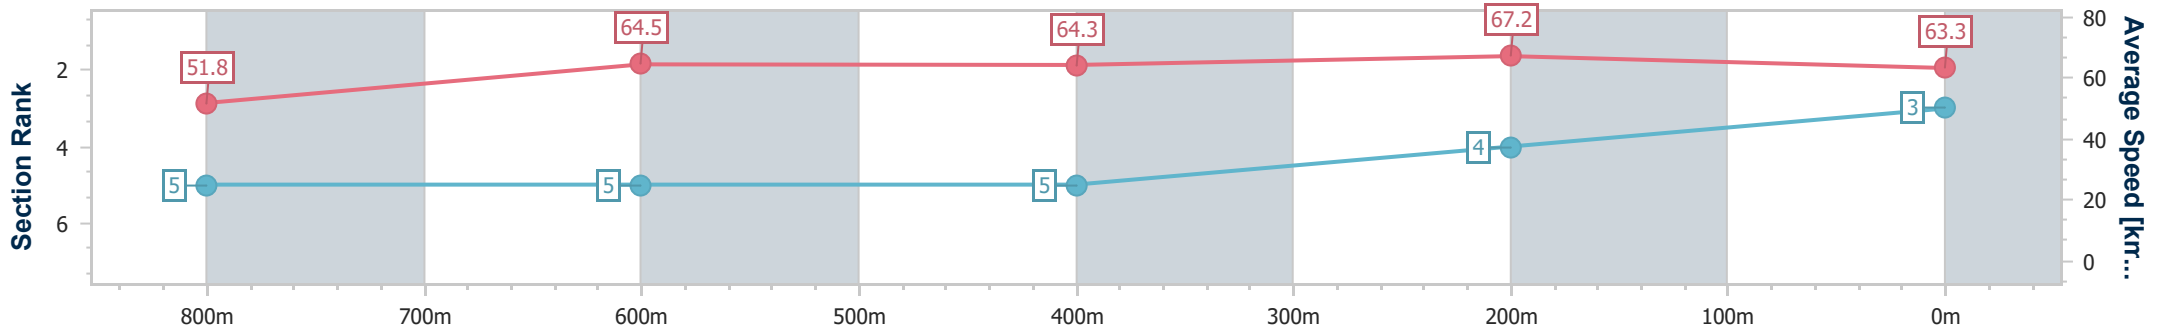

- [ ] Ranking at each section and finish
- .-.- No data available at this section
- NA No data available

Horse/Jockey Name	Secret Revolution
Final Rank	3
Fastest Section Time (Section)	0:10.71 (400m)
Top Speed [km/h] (Section)	68.2 (400m)
Race State	Finished

Sunshine Coast QLD Professional  
 Race 2: WIMMERS PREMIUM SOFT DRINKS Class 5 Handicap - 1000m

01 January 2025 - 13:48

Track Rating: Heavy 9, Weather: Fine, Rail Position: +4m Entire

Section	Overall	800m	600m	400m	200m
Section Times	0:59.15 [3] (0:13.87)	0:45.28 [5] (0:11.49)	0:33.79 [5] (0:11.69)	0:22.10 [5] (0:10.71)	0:11.39 [4] (0:11.39)
Average Speed [km/h]	51.8	64.5	64.3	67.2	63.3
Top Speed [km/h]	66.0	65.4	65.7	68.2	67.1
Avg. Dist. to Rail [m]	10.1	7.5	7.0	9.6	11.1
Avg. Stride Freq. [Hz]	2.2	2.4	2.4	2.5	2.4
Avg. Stride Length [m]	6.4	7.4	7.5	7.5	7.5