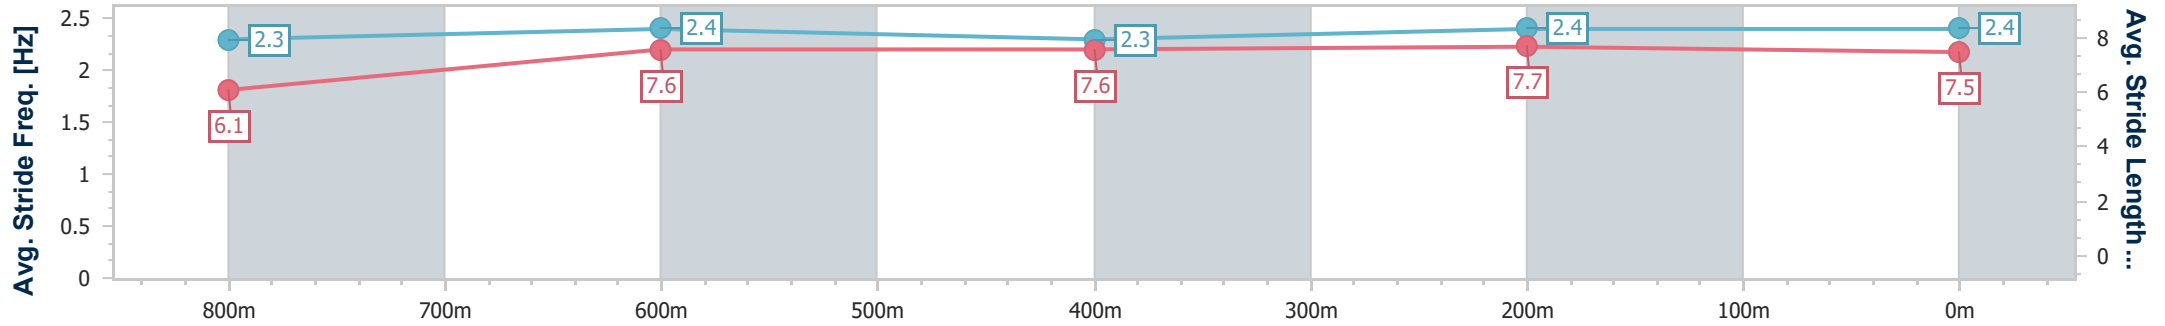

Horse/Jockey Name	Zouperb
Final Rank	1
Fastest Section Time (Section)	0:10.76 (400m)
Top Speed [km/h] (Section)	68.2 (400m)
Race State	Finished

Sunshine Coast QLD Professional
Race 2: WIMMERS PREMIUM SOFT DRINKS Class 5 Handicap - 1000m

01 January 2025 - 13:48

Track Rating: Heavy 9, Weather: Fine, Rail Position: +4m Entire

Section	Overall	800m	600m	400m	200m
Section Times	0:59.08 [1] (0:14.04)	0:45.04 [6] (0:11.50)	0:33.54 [6] (0:11.56)	0:21.98 [6] (0:10.76)	0:11.22 [6] (0:11.22)
Average Speed [km/h]	51.5	64.3	64.3	67.0	64.1
Top Speed [km/h]	64.8	65.2	66.3	68.2	67.9
Avg. Dist. to Rail [m]	11.0	7.2	5.8	9.6	11.6
Avg. Stride Freq. [Hz]	2.3	2.4	2.3	2.4	2.4
Avg. Stride Length [m]	6.1	7.6	7.6	7.7	7.5

- [ ] Ranking at each section and finish
- -.-.- No data available at this section
- NA No data available