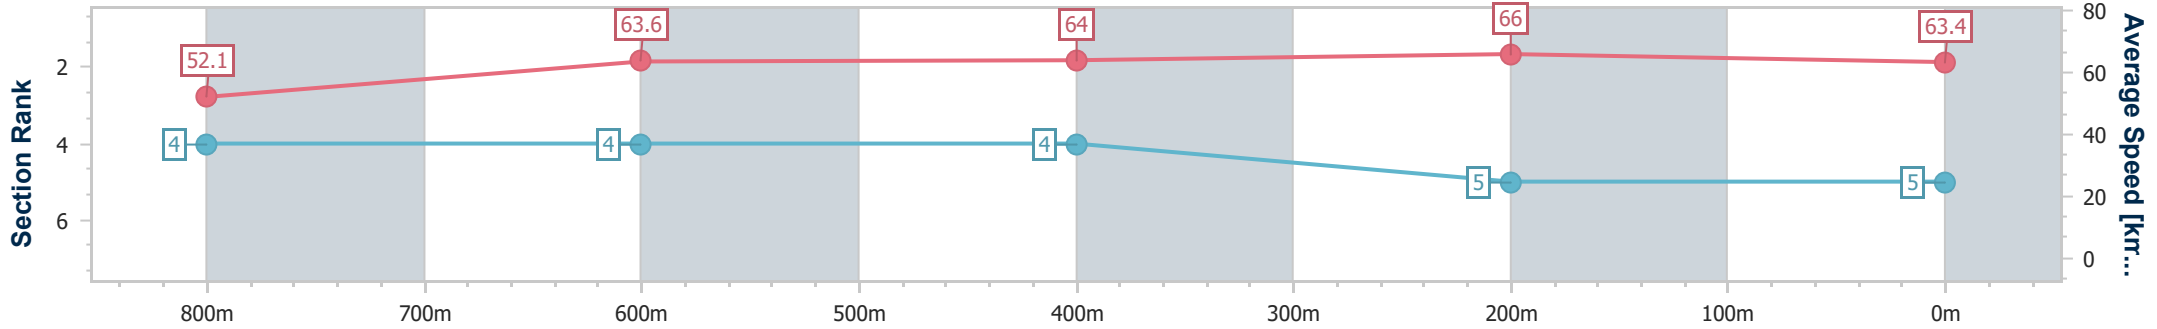

- [ ] Ranking at each section and finish
- .-.- No data available at this section
- NA No data available

Horse/Jockey Name	Heartoni
Final Rank	5
Fastest Section Time (Section)	0:10.91 (400m)
Top Speed [km/h] (Section)	67.3 (400m)
Race State	Finished

Sunshine Coast QLD Professional  
Race 2: WIMMERS PREMIUM SOFT DRINKS Class 5 Handicap - 1000m

01 January 2025 - 13:48

Track Rating: Heavy 9, Weather: Fine, Rail Position: +4m Entire

Section	Overall	800m	600m	400m	200m
Section Times	0:59.16 [5] (0:13.72)	0:45.44 [4] (0:11.58)	0:33.86 [4] (0:11.59)	0:22.27 [4] (0:10.91)	0:11.36 [5] (0:11.36)
Average Speed [km/h]	52.1	63.6	64.0	66.0	63.4
Top Speed [km/h]	66.2	66.2	66.3	67.3	66.5
Avg. Dist. to Rail [m]	9.5	6.9	4.7	7.0	8.8
Avg. Stride Freq. [Hz]	2.4	2.4	2.4	2.5	2.4
Avg. Stride Length [m]	6.1	7.3	7.4	7.4	7.3