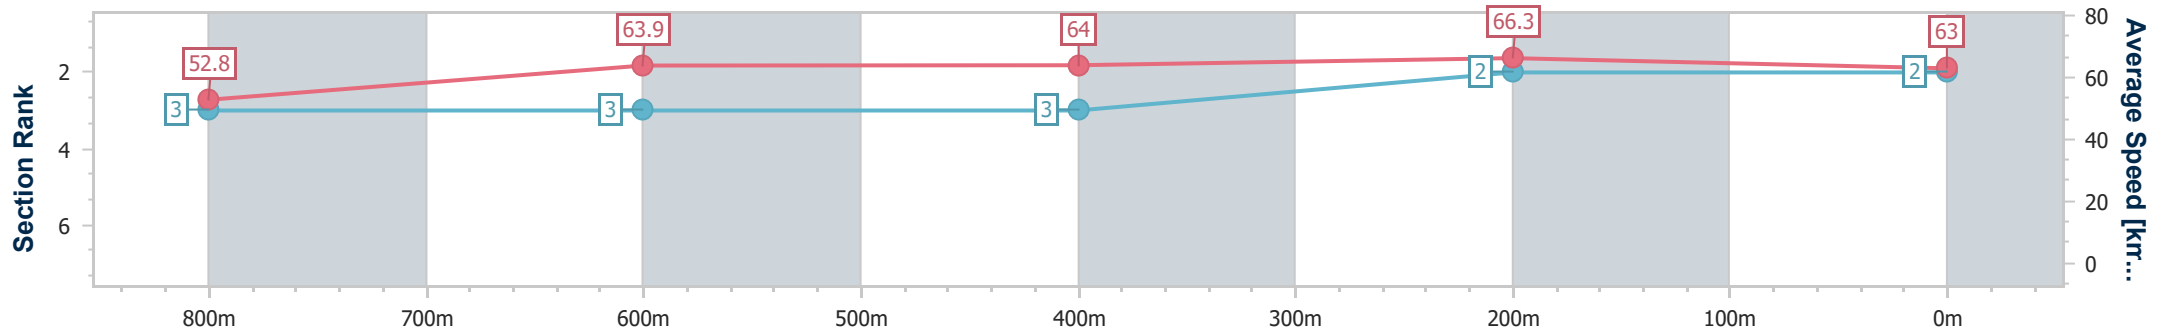

- [ ] Ranking at each section and finish
- .-.- No data available at this section
- NA No data available

Horse/Jockey Name	Zelgaria
Final Rank	2
Fastest Section Time (Section)	0:10.88 (400m)
Top Speed [km/h] (Section)	66.9 (400m)
Race State	Finished

Sunshine Coast QLD Professional  
Race 2: WIMMERS PREMIUM SOFT DRINKS Class 5 Handicap - 1000m

01 January 2025 - 13:48

Track Rating: Heavy 9, Weather: Fine, Rail Position: +4m Entire

Section	Overall	800m	600m	400m	200m
Section Times	0:59.12 [2] (0:13.67)	0:45.45 [3] (0:11.53)	0:33.92 [3] (0:11.61)	0:22.31 [3] (0:10.88)	0:11.43 [2] (0:11.43)
Average Speed [km/h]	52.8	63.9	64.0	66.3	63.0
Top Speed [km/h]	64.1	64.5	65.3	66.9	66.4
Avg. Dist. to Rail [m]	8.2	6.2	5.6	5.9	6.1
Avg. Stride Freq. [Hz]	2.3	2.4	2.4	2.4	2.4
Avg. Stride Length [m]	6.4	7.5	7.5	7.5	7.4