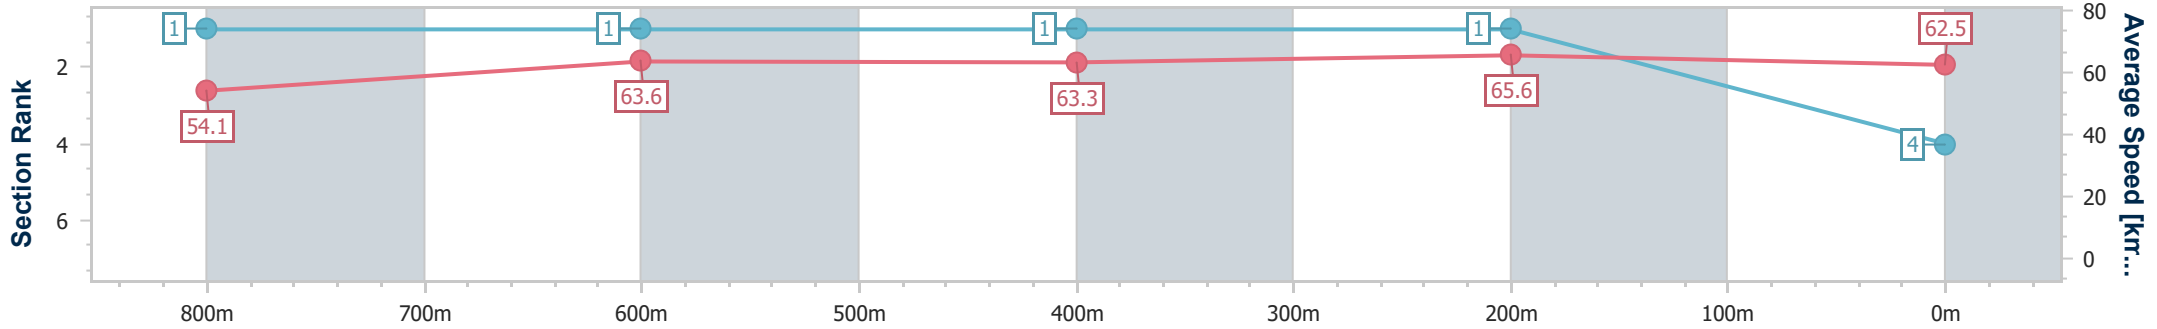

- [ ] Ranking at each section and finish
- .-.- No data available at this section
- NA No data available

Horse/Jockey Name	Zingalong
Final Rank	4
Fastest Section Time (Section)	0:11.02 (400m)
Top Speed [km/h] (Section)	66.7 (400m)
Race State	Finished

Sunshine Coast QLD Professional  
Race 2: WIMMERS PREMIUM SOFT DRINKS Class 5 Handicap - 1000m

01 January 2025 - 13:48

Track Rating: Heavy 9, Weather: Fine, Rail Position: +4m Entire

Section	Overall	800m	600m	400m	200m
Section Times	0:59.16 [4] (0:13.30)	0:45.86 [1] (0:11.61)	0:34.25 [1] (0:11.72)	0:22.53 [1] (0:11.02)	0:11.51 [1] (0:11.51)
Average Speed [km/h]	54.1	63.6	63.3	65.6	62.5
Top Speed [km/h]	64.2	63.9	64.2	66.7	65.0
Avg. Dist. to Rail [m]	11.5	6.2	5.6	7.2	7.9
Avg. Stride Freq. [Hz]	2.3	2.3	2.4	2.4	2.4
Avg. Stride Length [m]	6.4	7.5	7.5	7.5	7.3