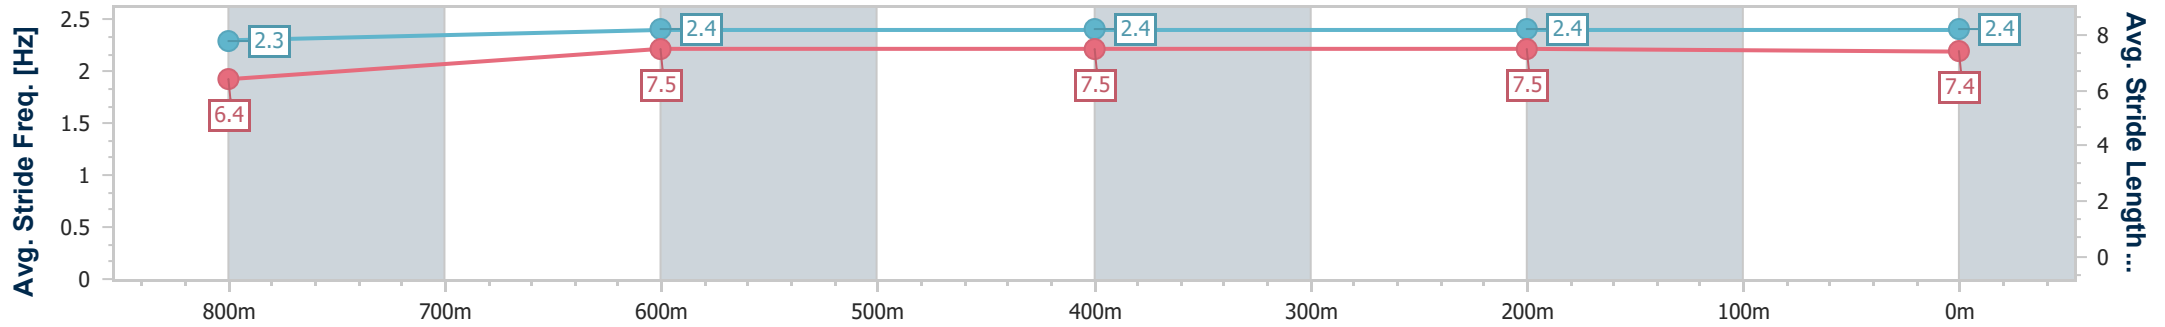

Horse/Jockey Name	Zelgaria
Final Rank	2
Fastest Section Time (Section)	0:10.88 (400m)
Top Speed [km/h] (Section)	66.9 (400m)
Race State	Finished

Sunshine Coast QLD Professional
Race 2: WIMMERS PREMIUM SOFT DRINKS Class 5 Handicap - 1000m

01 January 2025 - 13:48

Track Rating: Heavy 9, Weather: Fine, Rail Position: +4m Entire

Section	Overall	800m	600m	400m	200m
Section Times	0:59.12 [2] (0:13.67)	0:45.45 [3] (0:11.53)	0:33.92 [3] (0:11.61)	0:22.31 [3] (0:10.88)	0:11.43 [2] (0:11.43)
Average Speed [km/h]	52.8	63.9	64.0	66.3	63.0
Top Speed [km/h]	64.1	64.5	65.3	66.9	66.4
Avg. Dist. to Rail [m]	8.2	6.2	5.6	5.9	6.1
Avg. Stride Freq. [Hz]	2.3	2.4	2.4	2.4	2.4
Avg. Stride Length [m]	6.4	7.5	7.5	7.5	7.4

- [ ] Ranking at each section and finish
- -.-.- No data available at this section
- NA No data available