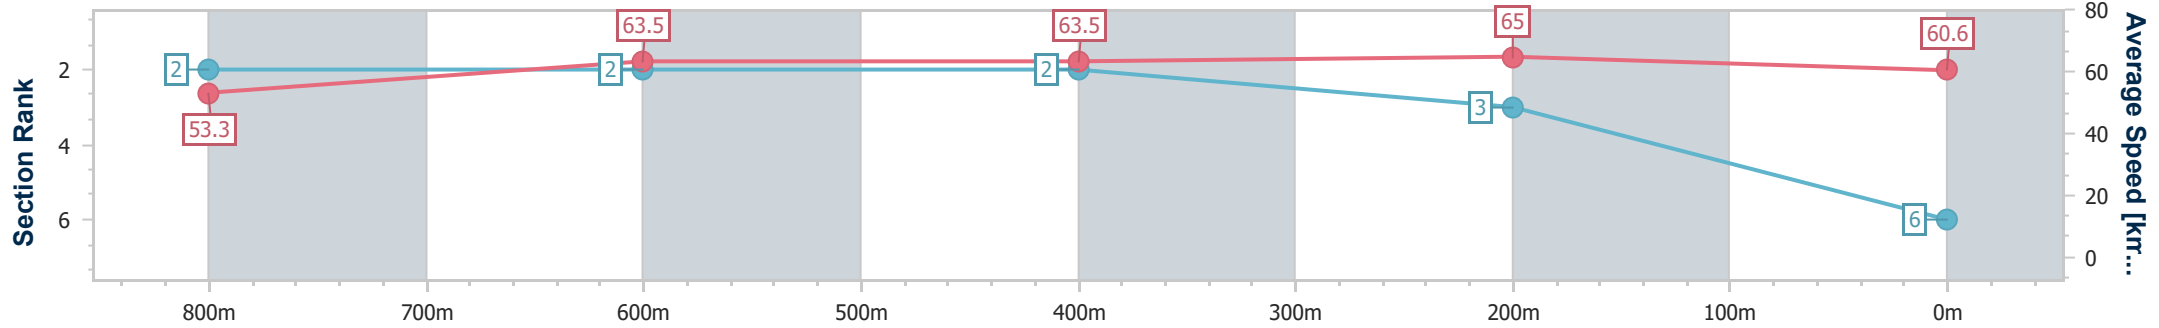

Sunshine Coast QLD Professional  
Race 2: WIMMERS PREMIUM SOFT DRINKS Class 5 Handicap - 1000m

01 January 2025 - 13:48

Track Rating: Heavy 9, Weather: Fine, Rail Position: +4m Entire

Section	Overall	800m	600m	400m	200m
Section Times	0:59.16 [5] (0:13.72)	0:45.44 [4] (0:11.58)	0:33.86 [4] (0:11.59)	0:22.27 [4] (0:10.91)	0:11.36 [5] (0:11.36)
Average Speed [km/h]	52.1	63.6	64.0	66.0	63.4
Top Speed [km/h]	66.2	66.2	66.3	67.3	66.5
Avg. Dist. to Rail [m]	9.5	6.9	4.7	7.0	8.8
Avg. Stride Freq. [Hz]	2.4	2.4	2.4	2.5	2.4
Avg. Stride Length [m]	6.1	7.3	7.4	7.4	7.3

- [ ] Ranking at each section and finish
- .-.- No data available at this section
- NA No data available

Horse/Jockey Name	Mr Galazi
Final Rank	6
Fastest Section Time (Section)	0:11.06 (400m)
Top Speed [km/h] (Section)	65.8 (400m)
Race State	Finished

Sunshine Coast QLD Professional  
 Race 2: WIMMERS PREMIUM SOFT DRINKS Class 5 Handicap - 1000m

01 January 2025 - 13:48

Track Rating: Heavy 9, Weather: Fine, Rail Position: +4m Entire

Section	Overall	800m	600m	400m	200m
Section Times	0:59.57 [6] (0:13.52)	0:46.05 [2] (0:11.50)	0:34.55 [2] (0:11.62)	0:22.93 [2] (0:11.06)	0:11.87 [3] (0:11.87)
Average Speed [km/h]	53.3	63.5	63.5	65.0	60.6
Top Speed [km/h]	64.2	64.7	64.7	65.8	64.3
Avg. Dist. to Rail [m]	6.6	4.7	3.9	4.4	5.5
Avg. Stride Freq. [Hz]	2.3	2.4	2.4	2.5	2.4
Avg. Stride Length [m]	6.5	7.3	7.4	7.3	7.1