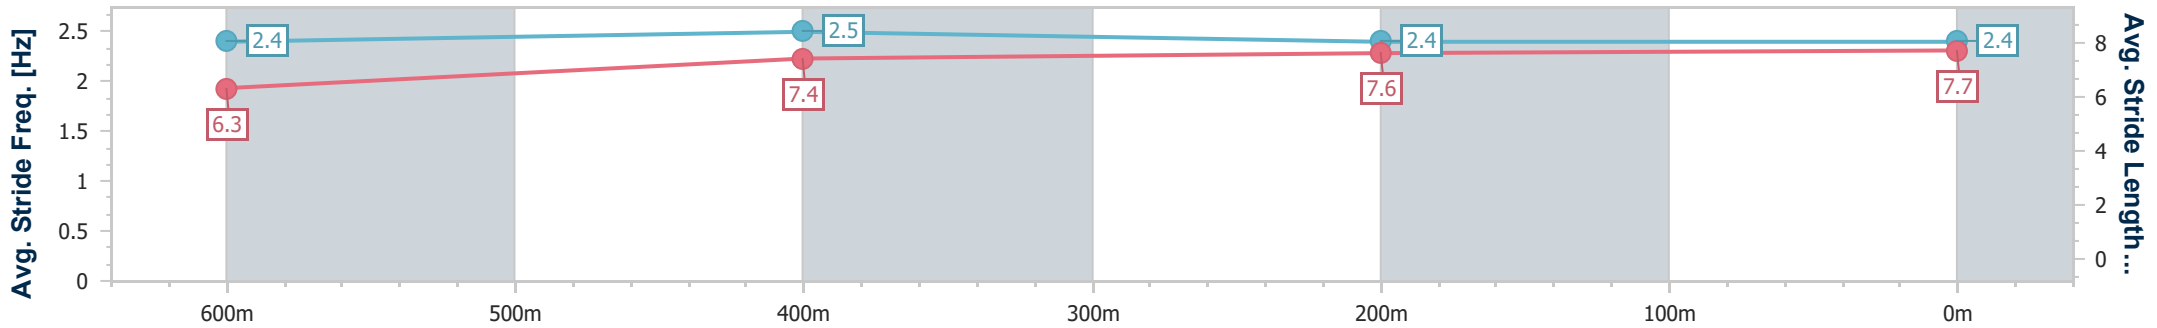

Horse/Jockey Name	Lonesome Soul
Final Rank	1
Fastest Section Time (Section)	0:10.78 (200m)
Top Speed [km/h] (Section)	69.8 (400m)
Race State	Finished

Ipswich QLD Professional
Race 1: TAB QTIS Two-Year-Old Maiden Plate - 800m
04 January 2025 - 11:59
Track Rating: Soft 5, Weather: Fine, Rail Position: True

Section	Overall	600m	400m	200m
Section Times	0:46.92 [1] (0:14.31)	0:32.61 [4] (0:10.98)	0:21.63 [4] (0:10.85)	0:10.78 [4] (0:10.78)
Average Speed [km/h]	50.5	65.9	66.6	67.2
Top Speed [km/h]	65.5	67.7	69.8	69.2
Avg. Dist. to Rail [m]	5.1	2.8	1.4	6.5
Avg. Stride Freq. [Hz]	2.4	2.5	2.4	2.4
Avg. Stride Length [m]	6.3	7.4	7.6	7.7

- [ ] Ranking at each section and finish
- -.-.- No data available at this section
- NA No data available