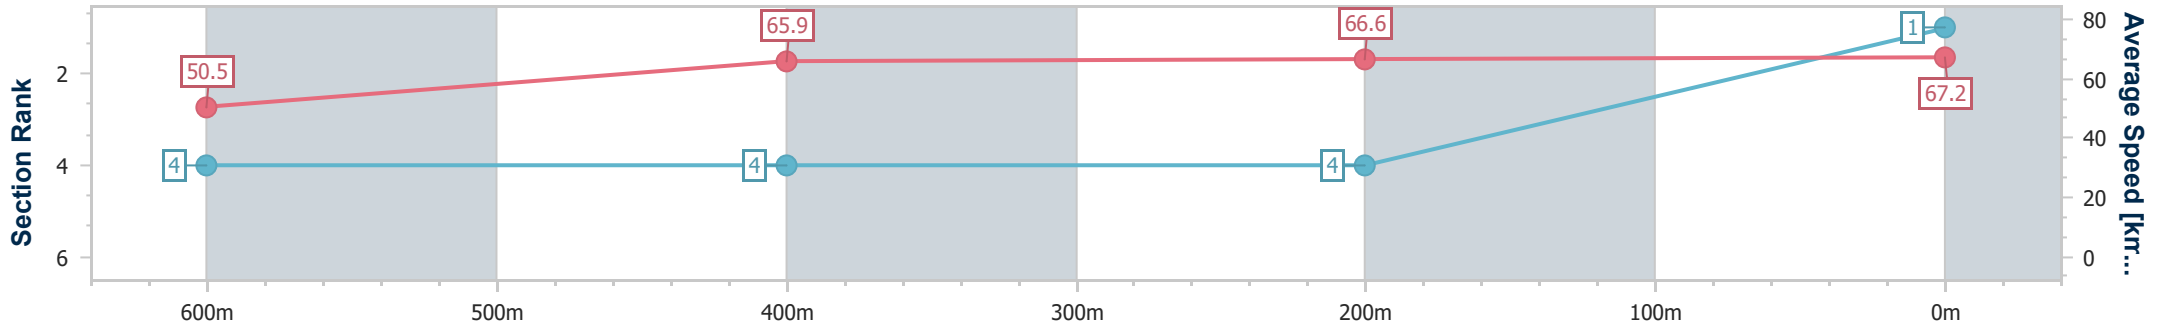

Horse/Jockey Name	Lonesome Soul
Final Rank	1
Fastest Section Time (Section)	0:10.78 (200m)
Top Speed [km/h] (Section)	69.8 (400m)
Race State	Finished

Ipswich QLD Professional
Race 1: TAB QTIS Two-Year-Old Maiden Plate - 800m
04 January 2025 - 11:59
Track Rating: Soft 5, Weather: Fine, Rail Position: True

Section	Overall	600m	400m	200m
Section Times	0:46.92 [1] (0:14.31)	0:32.61 [4] (0:10.98)	0:21.63 [4] (0:10.85)	0:10.78 [4] (0:10.78)
Average Speed [km/h]	50.5	65.9	66.6	67.2
Top Speed [km/h]	65.5	67.7	69.8	69.2
Avg. Dist. to Rail [m]	5.1	2.8	1.4	6.5
Avg. Stride Freq. [Hz]	2.4	2.5	2.4	2.4
Avg. Stride Length [m]	6.3	7.4	7.6	7.7

- [ ] Ranking at each section and finish
- -.-.- No data available at this section
- NA No data available