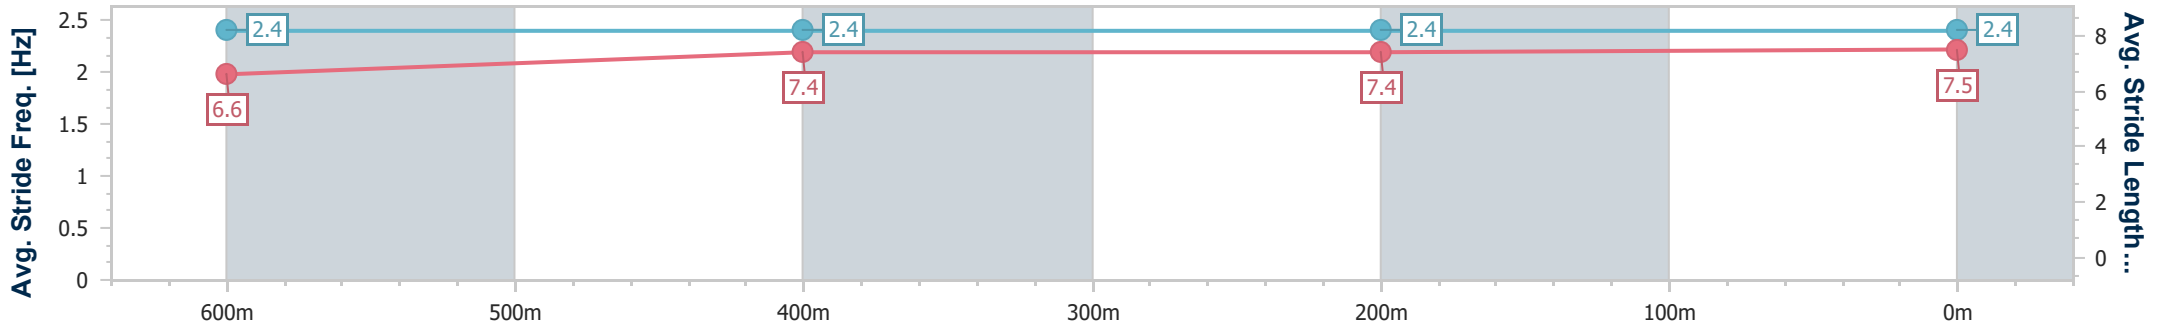

Horse/Jockey Name	Mishani Treasure
Final Rank	2
Fastest Section Time (Section)	0:11.00 (600m)
Top Speed [km/h] (Section)	67.8 (600m)
Race State	Finished

Ipswich QLD Professional
Race 1: TAB QTIS Two-Year-Old Maiden Plate - 800m
04 January 2025 - 11:59
Track Rating: Soft 5, Weather: Fine, Rail Position: True

Section	Overall	600m	400m	200m
Section Times	0:46.94 [2] (0:13.70)	0:33.24 [1] (0:11.00)	0:22.24 [1] (0:11.02)	0:11.22 [1] (0:11.22)
Average Speed [km/h]	52.6	65.7	65.1	64.7
Top Speed [km/h]	67.4	67.8	66.7	66.0
Avg. Dist. to Rail [m]	4.8	2.1	0.4	0.6
Avg. Stride Freq. [Hz]	2.4	2.4	2.4	2.4
Avg. Stride Length [m]	6.6	7.4	7.4	7.5

- [ ] Ranking at each section and finish
- -.-.- No data available at this section
- NA No data available