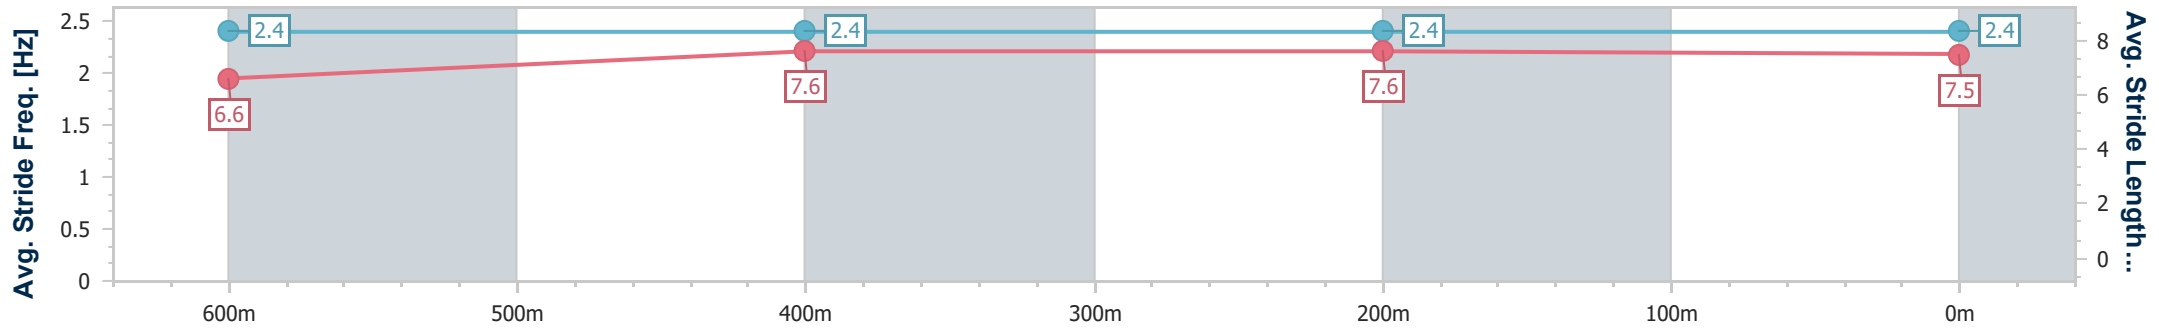

- [] Ranking at each section and finish
- .-.- No data available at this section
- NA No data available

| | |
|--------------------------------|----------------|
| Horse/Jockey Name | Omphalos |
| Final Rank | 4 |
| Fastest Section Time (Section) | 0:10.98 (600m) |
| Top Speed [km/h] (Section) | 68.1 (600m) |
| Race State | Finished |

Ipswich QLD Professional
 Race 1: TAB QTIS Two-Year-Old Maiden Plate - 800m
 04 January 2025 - 11:59
 Track Rating: Soft 5, Weather: Fine, Rail Position: True

| Section | Overall | 600m | 400m | 200m |
|------------------------|--------------------------|--------------------------|--------------------------|--------------------------|
| Section Times | 0:47.28 [4] (0:13.95) | 0:33.33 [2] (0:10.98) | 0:22.35 [2] (0:11.13) | 0:11.22 [3] (0:11.22) |
| Average Speed [km/h] | 51.7 | 65.9 | 64.7 | 64.4 |
| Top Speed [km/h] | 66.6 | 68.1 | 66.0 | 66.3 |
| Avg. Dist. to Rail [m] | 6.8 | 2.1 | 0.7 | 2.7 |
| Avg. Stride Freq. [Hz] | 2.4 | 2.4 | 2.4 | 2.4 |
| Avg. Stride Length [m] | 6.6 | 7.6 | 7.6 | 7.5 |

- [] Ranking at each section and finish
- .-.- No data available at this section
- NA No data available