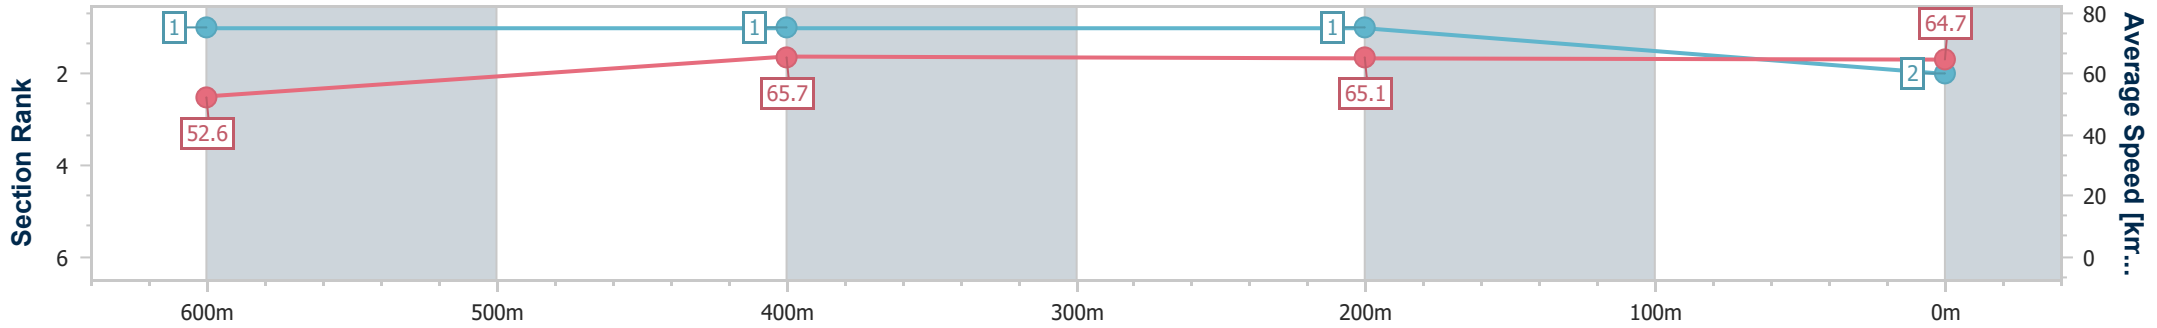

Horse/Jockey Name	Mishani Treasure
Final Rank	2
Fastest Section Time (Section)	0:11.00 (600m)
Top Speed [km/h] (Section)	67.8 (600m)
Race State	Finished

Ipswich QLD Professional
Race 1: TAB QTIS Two-Year-Old Maiden Plate - 800m
04 January 2025 - 11:59
Track Rating: Soft 5, Weather: Fine, Rail Position: True

Section	Overall	600m	400m	200m
Section Times	0:46.94 [2] (0:13.70)	0:33.24 [1] (0:11.00)	0:22.24 [1] (0:11.02)	0:11.22 [1] (0:11.22)
Average Speed [km/h]	52.6	65.7	65.1	64.7
Top Speed [km/h]	67.4	67.8	66.7	66.0
Avg. Dist. to Rail [m]	4.8	2.1	0.4	0.6
Avg. Stride Freq. [Hz]	2.4	2.4	2.4	2.4
Avg. Stride Length [m]	6.6	7.4	7.4	7.5

- [ ] Ranking at each section and finish
- -.-.- No data available at this section
- NA No data available