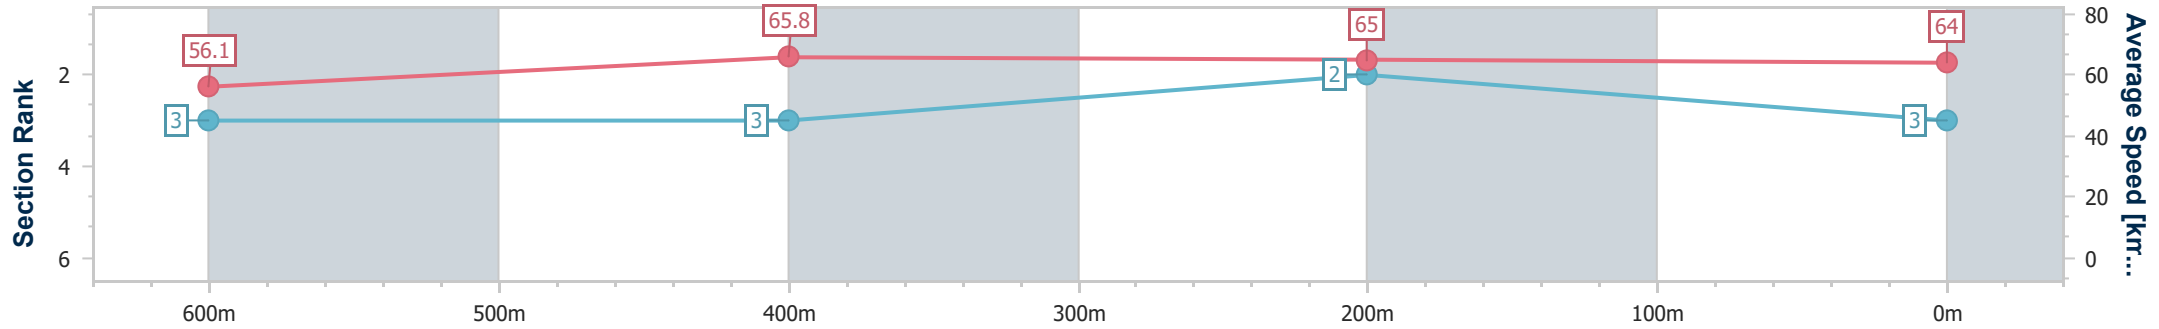

Horse/Jockey Name	Taylor's Rage
Final Rank	3
Fastest Section Time (Section)	0:11.00 (600m)
Top Speed [km/h] (Section)	67.4 (600m)
Race State	Finished

Ipswich QLD Professional
Race 1: TAB QTIS Two-Year-Old Maiden Plate - 800m
04 January 2025 - 11:59
Track Rating: Soft 5, Weather: Fine, Rail Position: True

Section	Overall	600m	400m	200m
Section Times	0:47.27 [3] (0:13.99)	0:33.28 [3] (0:11.00)	0:22.28 [3] (0:11.04)	0:11.24 [2] (0:11.24)
Average Speed [km/h]	56.1	65.8	65.0	64.0
Top Speed [km/h]	62.0	67.4	66.2	66.5
Avg. Dist. to Rail [m]	5.6	1.1	1.0	1.1
Avg. Stride Freq. [Hz]	2.4	2.5	2.4	2.3
Avg. Stride Length [m]	6.4	7.3	7.4	7.6

- [ ] Ranking at each section and finish
- -.-.- No data available at this section
- NA No data available