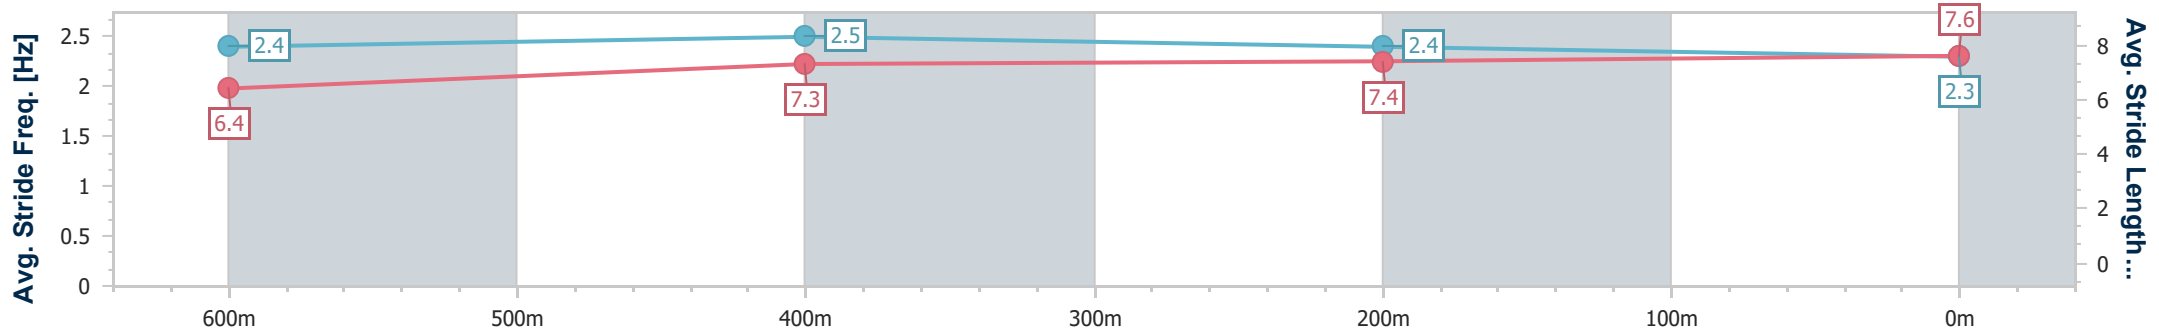

- [] Ranking at each section and finish
- .-.- No data available at this section
- NA No data available

| | |
|--------------------------------|----------------|
| Horse/Jockey Name | Taylor's Rage |
| Final Rank | 3 |
| Fastest Section Time (Section) | 0:11.00 (600m) |
| Top Speed [km/h] (Section) | 67.4 (600m) |
| Race State | Finished |

Ipswich QLD Professional
 Race 1: TAB QTIS Two-Year-Old Maiden Plate - 800m
 04 January 2025 - 11:59
 Track Rating: Soft 5, Weather: Fine, Rail Position: True

| Section | Overall | 600m | 400m | 200m |
|------------------------|--------------------------|--------------------------|--------------------------|--------------------------|
| Section Times | 0:47.27 [3] (0:13.99) | 0:33.28 [3] (0:11.00) | 0:22.28 [3] (0:11.04) | 0:11.24 [2] (0:11.24) |
| Average Speed [km/h] | 56.1 | 65.8 | 65.0 | 64.0 |
| Top Speed [km/h] | 62.0 | 67.4 | 66.2 | 66.5 |
| Avg. Dist. to Rail [m] | 5.6 | 1.1 | 1.0 | 1.1 |
| Avg. Stride Freq. [Hz] | 2.4 | 2.5 | 2.4 | 2.3 |
| Avg. Stride Length [m] | 6.4 | 7.3 | 7.4 | 7.6 |