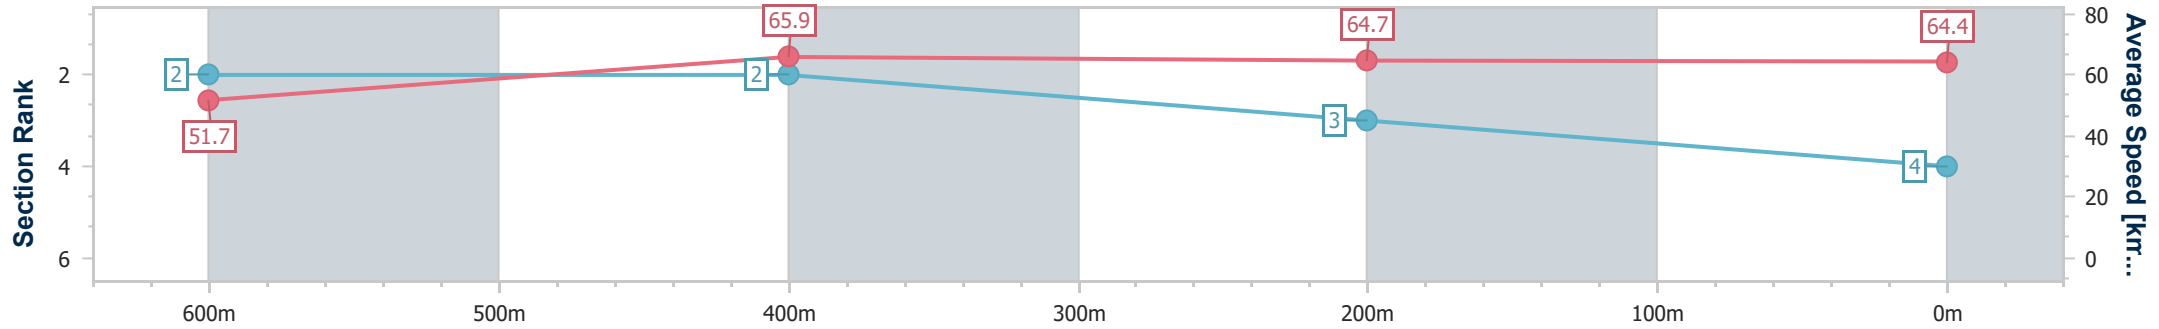

- [] Ranking at each section and finish
- .-.- No data available at this section
- NA No data available

| | |
|--------------------------------|----------------|
| Horse/Jockey Name | Omphalos |
| Final Rank | 4 |
| Fastest Section Time (Section) | 0:10.98 (600m) |
| Top Speed [km/h] (Section) | 68.1 (600m) |
| Race State | Finished |

Ipswich QLD Professional
 Race 1: TAB QTIS Two-Year-Old Maiden Plate - 800m
 04 January 2025 - 11:59
 Track Rating: Soft 5, Weather: Fine, Rail Position: True

| Section | Overall | 600m | 400m | 200m |
|------------------------|--------------------------|--------------------------|--------------------------|--------------------------|
| Section Times | 0:47.28 [4] (0:13.95) | 0:33.33 [2] (0:10.98) | 0:22.35 [2] (0:11.13) | 0:11.22 [3] (0:11.22) |
| Average Speed [km/h] | 51.7 | 65.9 | 64.7 | 64.4 |
| Top Speed [km/h] | 66.6 | 68.1 | 66.0 | 66.3 |
| Avg. Dist. to Rail [m] | 6.8 | 2.1 | 0.7 | 2.7 |
| Avg. Stride Freq. [Hz] | 2.4 | 2.4 | 2.4 | 2.4 |
| Avg. Stride Length [m] | 6.6 | 7.6 | 7.6 | 7.5 |