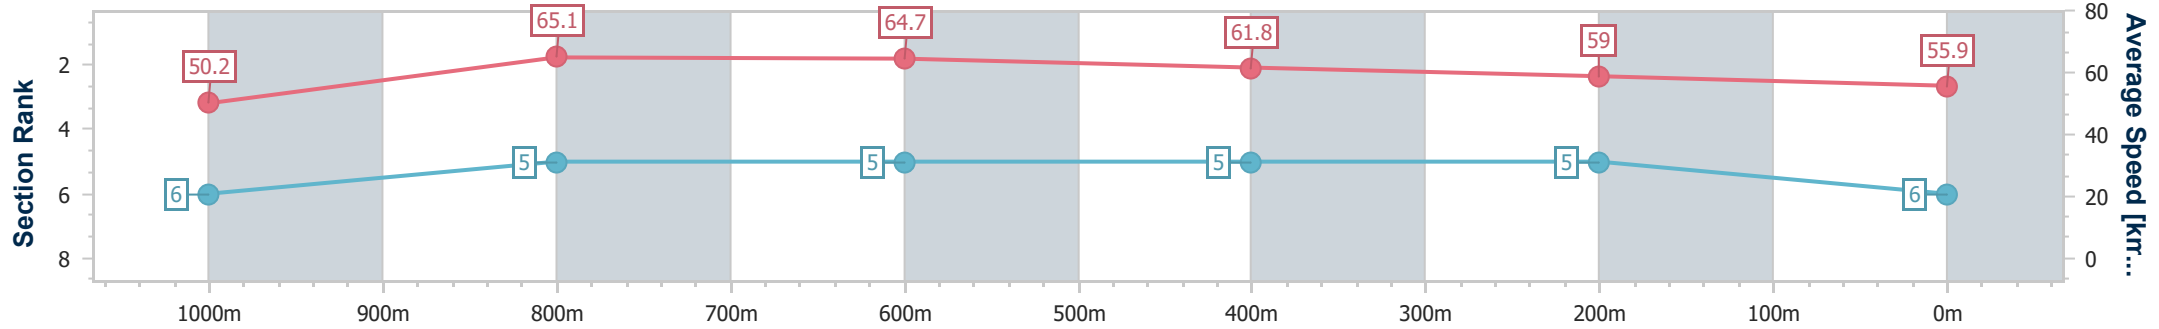

Horse/Jockey Name	Inside Passage
Final Rank	6
Fastest Section Time (Section)	0:11.04 (800m)
Top Speed [km/h] (Section)	65.6 (1000m)
Race State	Finished

Ipswich QLD Professional
Race 1: RAY WHITE IPSWICH QTIS Two-Years-Old Maiden Plate
- 1200m

07 January 2025 - 13:48

Track Rating: Soft 5, Weather: Fine, Rail Position: +3m Entire

Section	Overall	1000m	800m	600m	400m	200m
Section Times	1:13.18 [6] (0:14.34)	0:58.84 [6] (0:11.06)	0:47.78 [5] (0:11.04)	0:36.74 [5] (0:11.61)	0:25.13 [5] (0:12.20)	0:12.93 [5] (0:12.93)
Average Speed [km/h]	50.2	65.1	64.7	61.8	59.0	55.9
Top Speed [km/h]	65.0	65.6	65.2	63.5	60.6	58.7
Avg. Dist. to Rail [m]	4.5	1.0	1.7	0.6	0.3	0.7
Avg. Stride Freq. [Hz]	2.3	2.4	2.3	2.3	2.3	2.2
Avg. Stride Length [m]	6.1	7.7	7.7	7.5	7.2	7.0

- [ ] Ranking at each section and finish
- -.-.- No data available at this section
- NA No data available