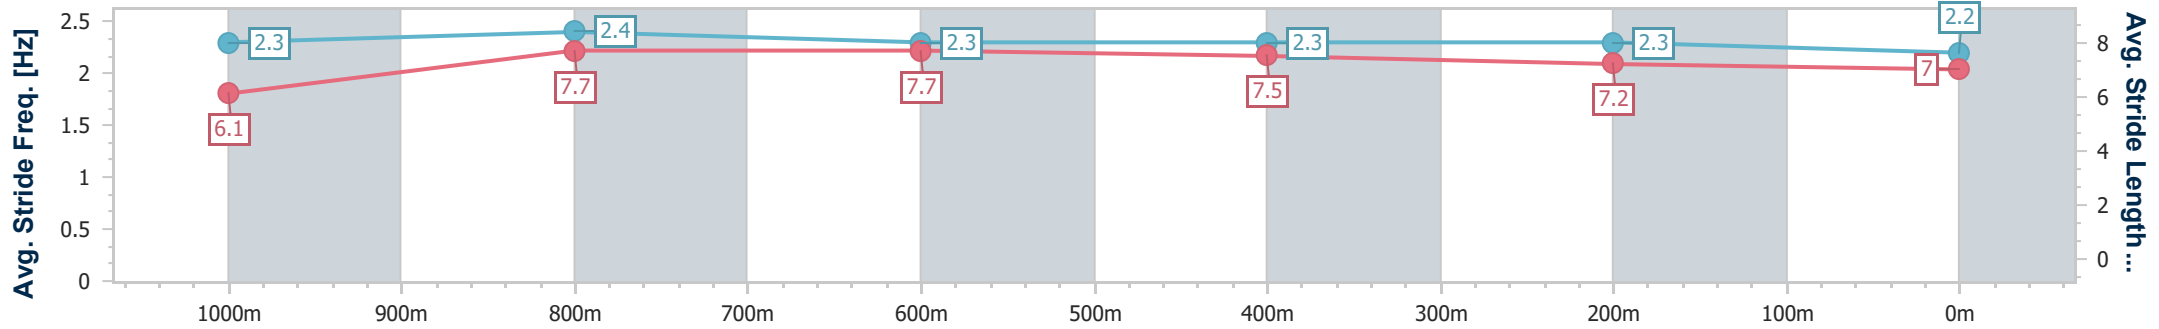

- [ ] Ranking at each section and finish
- .-.- No data available at this section
- NA No data available

Horse/Jockey Name	Inside Passage
Final Rank	6
Fastest Section Time (Section)	0:11.04 (800m)
Top Speed [km/h] (Section)	65.6 (1000m)
Race State	Finished

Ipswich QLD Professional  
 Race 1: RAY WHITE IPSWICH QTIS Two-Years-Old Maiden Plate  
 - 1200m

07 January 2025 - 13:48

Track Rating: Soft 5, Weather: Fine, Rail Position: +3m Entire

Section	Overall	1000m	800m	600m	400m	200m
Section Times	1:13.18 [6] (0:14.34)	0:58.84 [6] (0:11.06)	0:47.78 [5] (0:11.04)	0:36.74 [5] (0:11.61)	0:25.13 [5] (0:12.20)	0:12.93 [5] (0:12.93)
Average Speed [km/h]	50.2	65.1	64.7	61.8	59.0	55.9
Top Speed [km/h]	65.0	65.6	65.2	63.5	60.6	58.7
Avg. Dist. to Rail [m]	4.5	1.0	1.7	0.6	0.3	0.7
Avg. Stride Freq. [Hz]	2.3	2.4	2.3	2.3	2.3	2.2
Avg. Stride Length [m]	6.1	7.7	7.7	7.5	7.2	7.0

- [ ] Ranking at each section and finish
- .-.- No data available at this section
- NA No data available