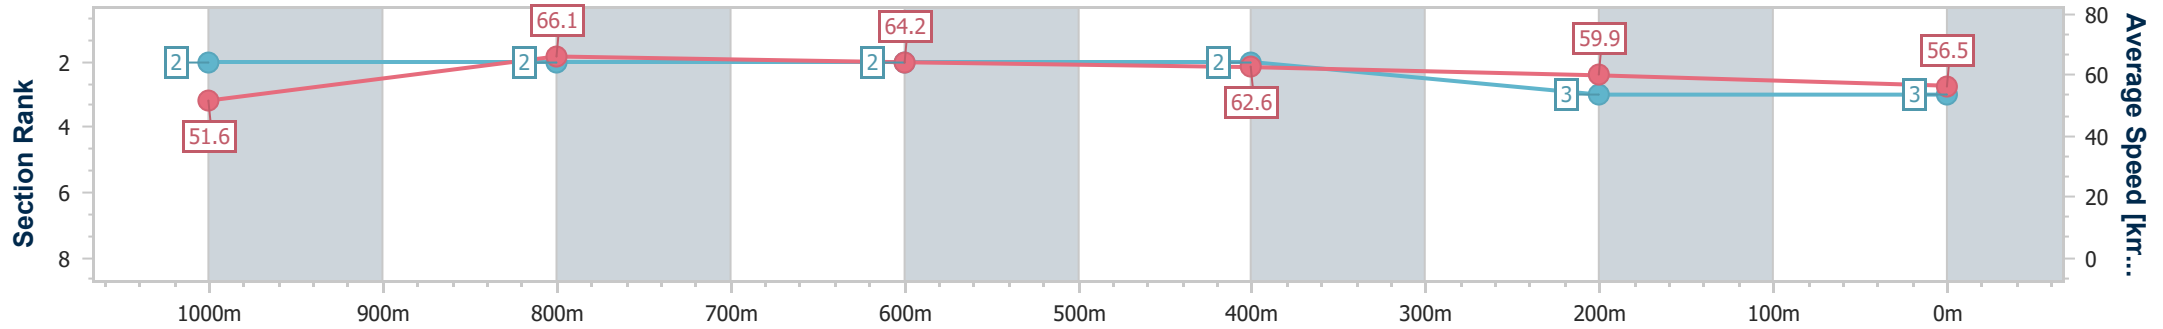

Horse/Jockey Name	Redmiss
Final Rank	3
Fastest Section Time (Section)	0:10.88 (1000m)
Top Speed [km/h] (Section)	67.9 (1000m)
Race State	Finished

Ipswich QLD Professional
Race 1: RAY WHITE IPSWICH QTIS Two-Years-Old Maiden Plate
- 1200m

07 January 2025 - 13:48

Track Rating: Soft 5, Weather: Fine, Rail Position: +3m Entire

Section	Overall	1000m	800m	600m	400m	200m
Section Times	1:12.31 [3] (0:13.96)	0:58.35 [2] (0:10.88)	0:47.47 [2] (0:11.17)	0:36.30 [2] (0:11.52)	0:24.78 [2] (0:12.00)	0:12.78 [3] (0:12.78)
Average Speed [km/h]	51.6	66.1	64.2	62.6	59.9	56.5
Top Speed [km/h]	67.8	67.9	65.8	63.9	62.7	59.3
Avg. Dist. to Rail [m]	4.9	0.6	0.9	0.3	0.6	0.6
Avg. Stride Freq. [Hz]	2.5	2.6	2.5	2.5	2.5	2.4
Avg. Stride Length [m]	5.8	7.2	7.1	6.9	6.8	6.6

- [ ] Ranking at each section and finish
- -.-.- No data available at this section
- NA No data available