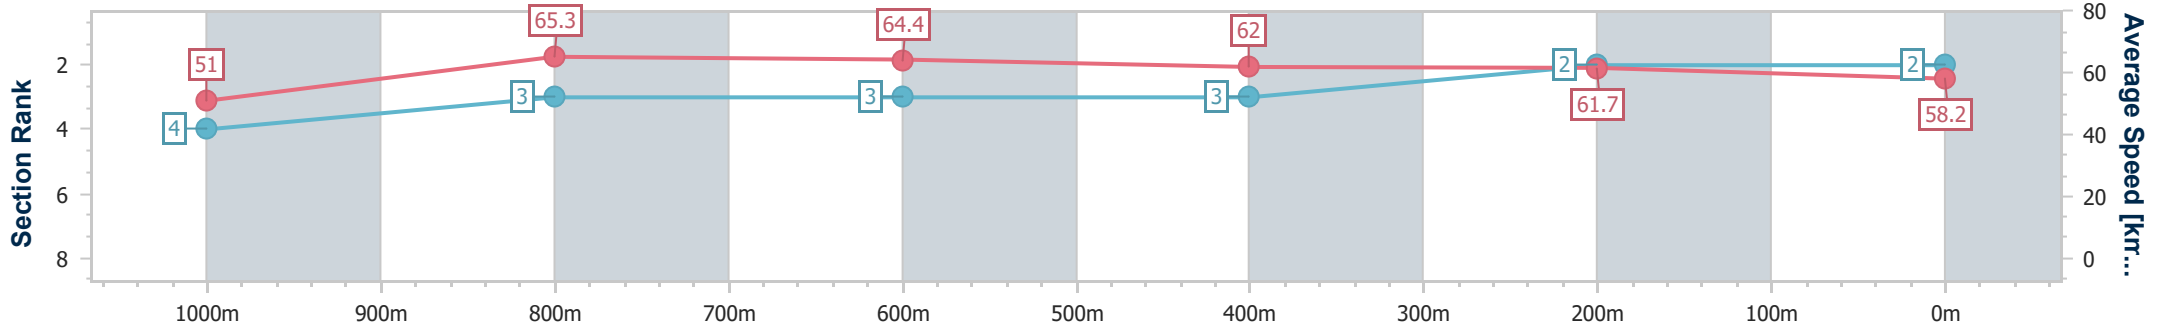

Horse/Jockey Name	Deceitful Miss
Final Rank	2
Fastest Section Time (Section)	0:10.97 (1000m)
Top Speed [km/h] (Section)	66.1 (1000m)
Race State	Finished

Ipswich QLD Professional
Race 1: RAY WHITE IPSWICH QTIS Two-Years-Old Maiden Plate
- 1200m

07 January 2025 - 13:48

Track Rating: Soft 5, Weather: Fine, Rail Position: +3m Entire

Section	Overall	1000m	800m	600m	400m	200m
Section Times	1:11.69 [2] (0:14.13)	0:57.56 [4] (0:10.97)	0:46.59 [3] (0:11.11)	0:35.48 [3] (0:11.50)	0:23.98 [3] (0:11.59)	0:12.39 [2] (0:12.39)
Average Speed [km/h]	51.0	65.3	64.4	62.0	61.7	58.2
Top Speed [km/h]	64.5	66.1	65.5	63.2	62.4	60.9
Avg. Dist. to Rail [m]	1.5	0.9	2.2	2.2	1.6	0.6
Avg. Stride Freq. [Hz]	2.3	2.4	2.3	2.3	2.4	2.3
Avg. Stride Length [m]	6.1	7.6	7.6	7.5	7.3	7.0

- [ ] Ranking at each section and finish
- -.-.- No data available at this section
- NA No data available