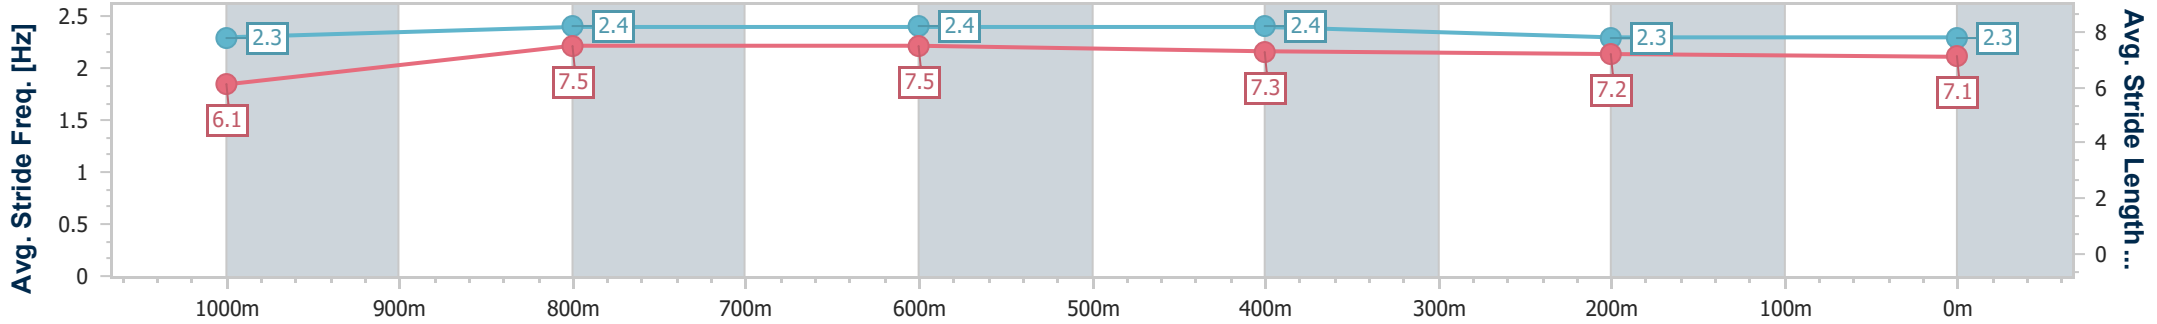

Horse/Jockey Name	Torque So Rare
Final Rank	4
Fastest Section Time (Section)	0:11.03 (1000m)
Top Speed [km/h] (Section)	65.7 (1000m)
Race State	Finished

Ipswich QLD Professional
Race 1: RAY WHITE IPSWICH QTIS Two-Years-Old Maiden Plate
- 1200m

07 January 2025 - 13:48

Track Rating: Soft 5, Weather: Fine, Rail Position: +3m Entire

Section	Overall	1000m	800m	600m	400m	200m
Section Times	1:12.35 [4] (0:14.11)	0:58.24 [3] (0:11.03)	0:47.21 [4] (0:11.21)	0:36.00 [4] (0:11.52)	0:24.48 [4] (0:12.13)	0:12.35 [4] (0:12.35)
Average Speed [km/h]	50.9	65.3	64.2	62.1	59.4	58.3
Top Speed [km/h]	65.3	65.7	65.0	63.1	61.7	59.0
Avg. Dist. to Rail [m]	2.7	0.5	0.9	1.0	0.6	1.4
Avg. Stride Freq. [Hz]	2.3	2.4	2.4	2.4	2.3	2.3
Avg. Stride Length [m]	6.1	7.5	7.5	7.3	7.2	7.1

- [ ] Ranking at each section and finish
- -.-.- No data available at this section
- NA No data available