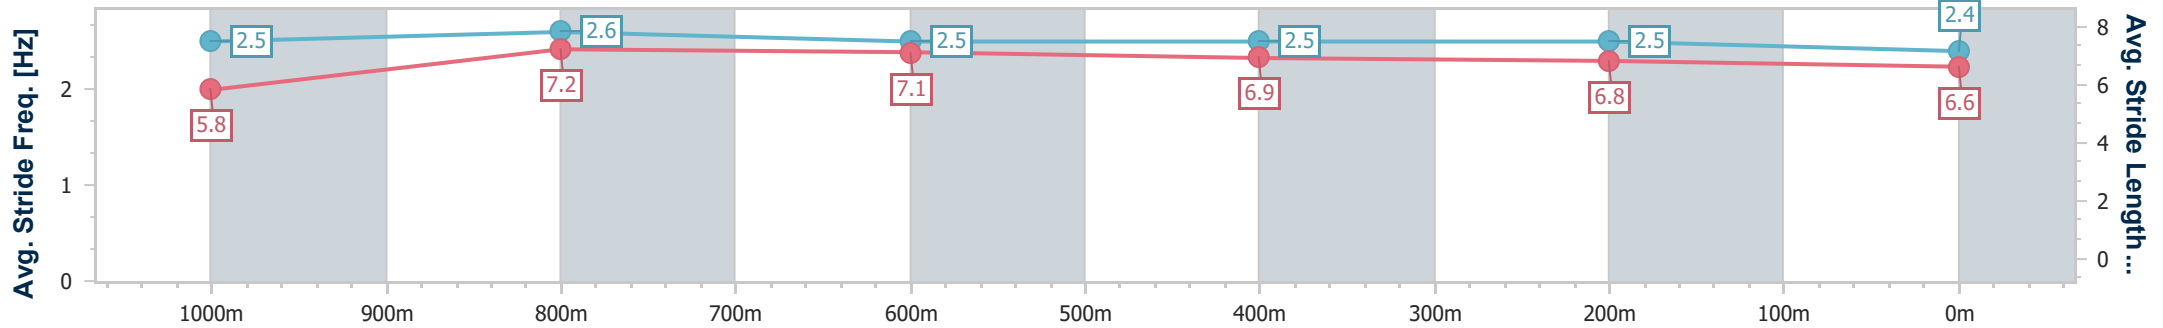

Horse/Jockey Name	Redmiss
Final Rank	3
Fastest Section Time (Section)	0:10.88 (1000m)
Top Speed [km/h] (Section)	67.9 (1000m)
Race State	Finished

Ipswich QLD Professional
Race 1: RAY WHITE IPSWICH QTIS Two-Years-Old Maiden Plate
- 1200m

07 January 2025 - 13:48

Track Rating: Soft 5, Weather: Fine, Rail Position: +3m Entire

Section	Overall	1000m	800m	600m	400m	200m
Section Times	1:12.31 [3] (0:13.96)	0:58.35 [2] (0:10.88)	0:47.47 [2] (0:11.17)	0:36.30 [2] (0:11.52)	0:24.78 [2] (0:12.00)	0:12.78 [3] (0:12.78)
Average Speed [km/h]	51.6	66.1	64.2	62.6	59.9	56.5
Top Speed [km/h]	67.8	67.9	65.8	63.9	62.7	59.3
Avg. Dist. to Rail [m]	4.9	0.6	0.9	0.3	0.6	0.6
Avg. Stride Freq. [Hz]	2.5	2.6	2.5	2.5	2.5	2.4
Avg. Stride Length [m]	5.8	7.2	7.1	6.9	6.8	6.6

- [ ] Ranking at each section and finish
- -.-.- No data available at this section
- NA No data available