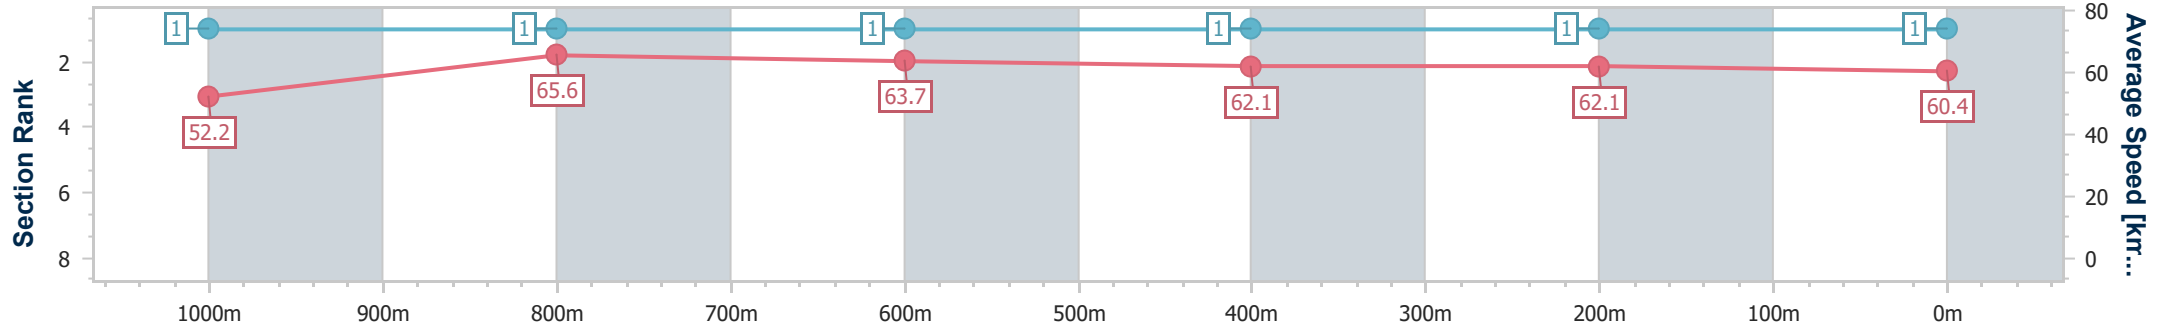

07 January 2025 - 13:48

Track Rating: Soft 5, Weather: Fine, Rail Position: +3m Entire

Section	Overall	1000m	800m	600m	400m	200m
Section Times	1:10.92 [1] (0:13.80)	0:57.12 [1] (0:10.92)	0:46.20 [1] (0:11.24)	0:34.96 [1] (0:11.51)	0:23.45 [1] (0:11.56)	0:11.89 [1] (0:11.89)
Average Speed [km/h]	52.2	65.6	63.7	62.1	62.1	60.4
Top Speed [km/h]	66.1	66.8	64.7	63.8	63.0	63.3
Avg. Dist. to Rail [m]	3.1	1.0	1.5	1.6	1.1	0.5
Avg. Stride Freq. [Hz]	2.4	2.4	2.3	2.3	2.4	2.4
Avg. Stride Length [m]	6.1	7.7	7.5	7.4	7.2	7.0