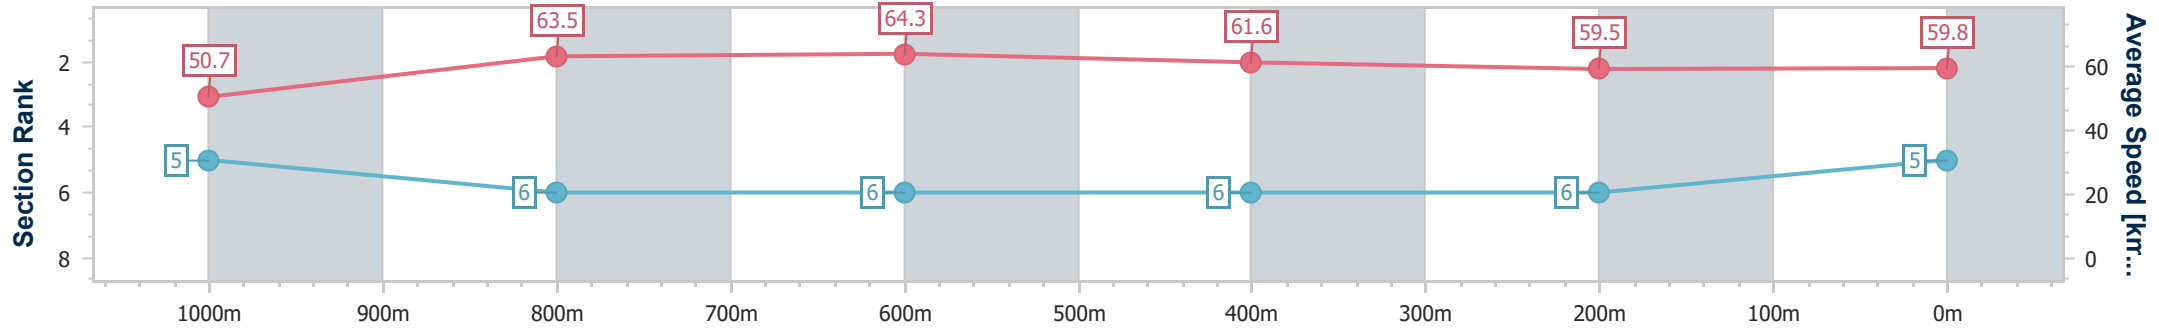

Horse/Jockey Name	Ship Happens
Final Rank	5
Fastest Section Time (Section)	0:11.17 (800m)
Top Speed [km/h] (Section)	65.3 (800m)
Race State	Finished

Ipswich QLD Professional
Race 1: RAY WHITE IPSWICH QTIS Two-Years-Old Maiden Plate
- 1200m

07 January 2025 - 13:48

Track Rating: Soft 5, Weather: Fine, Rail Position: +3m Entire

Section	Overall	1000m	800m	600m	400m	200m
Section Times	1:12.39 [5] (0:14.19)	0:58.20 [5] (0:11.35)	0:46.85 [6] (0:11.17)	0:35.68 [6] (0:11.63)	0:24.05 [6] (0:12.03)	0:12.02 [6] (0:12.02)
Average Speed [km/h]	50.7	63.5	64.3	61.6	59.5	59.8
Top Speed [km/h]	64.4	65.2	65.3	62.9	61.1	60.9
Avg. Dist. to Rail [m]	6.5	1.3	1.0	1.5	0.9	3.0
Avg. Stride Freq. [Hz]	2.4	2.4	2.4	2.3	2.3	2.3
Avg. Stride Length [m]	5.9	7.3	7.5	7.3	7.2	7.2

- [ ] Ranking at each section and finish
- -.-.- No data available at this section
- NA No data available