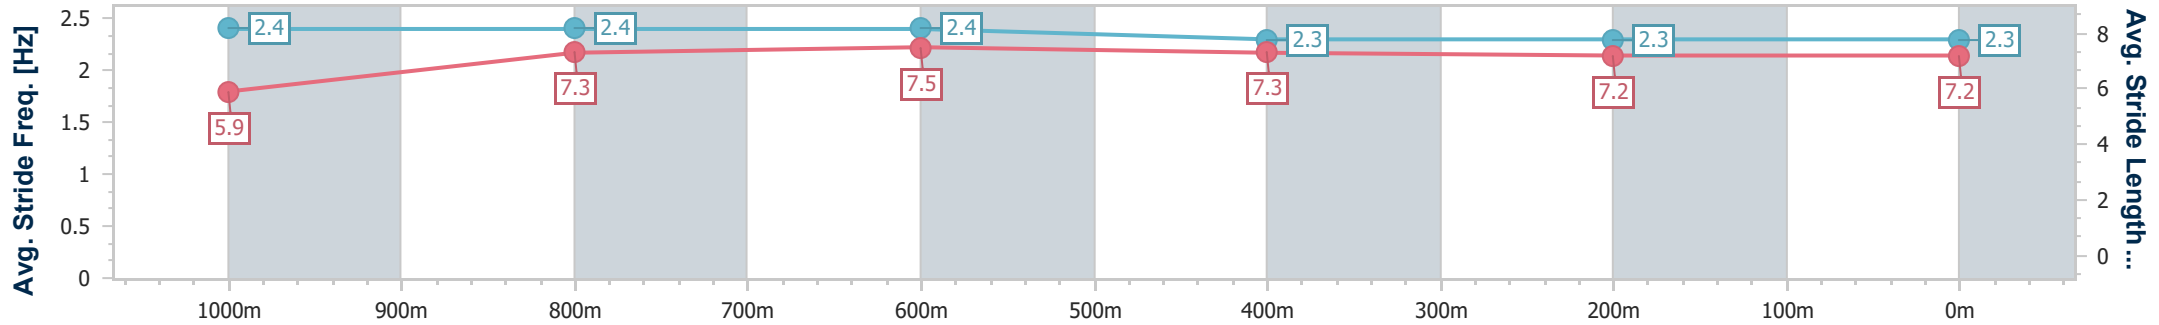

- [ ] Ranking at each section and finish
- .-.- No data available at this section
- NA No data available

Horse/Jockey Name	Ship Happens
Final Rank	5
Fastest Section Time (Section)	0:11.17 (800m)
Top Speed [km/h] (Section)	65.3 (800m)
Race State	Finished

Ipswich QLD Professional  
 Race 1: RAY WHITE IPSWICH QTIS Two-Years-Old Maiden Plate  
 - 1200m

07 January 2025 - 13:48

Track Rating: Soft 5, Weather: Fine, Rail Position: +3m Entire

Section	Overall	1000m	800m	600m	400m	200m
Section Times	1:12.39 [5] (0:14.19)	0:58.20 [5] (0:11.35)	0:46.85 [6] (0:11.17)	0:35.68 [6] (0:11.63)	0:24.05 [6] (0:12.03)	0:12.02 [6] (0:12.02)
Average Speed [km/h]	50.7	63.5	64.3	61.6	59.5	59.8
Top Speed [km/h]	64.4	65.2	65.3	62.9	61.1	60.9
Avg. Dist. to Rail [m]	6.5	1.3	1.0	1.5	0.9	3.0
Avg. Stride Freq. [Hz]	2.4	2.4	2.4	2.3	2.3	2.3
Avg. Stride Length [m]	5.9	7.3	7.5	7.3	7.2	7.2