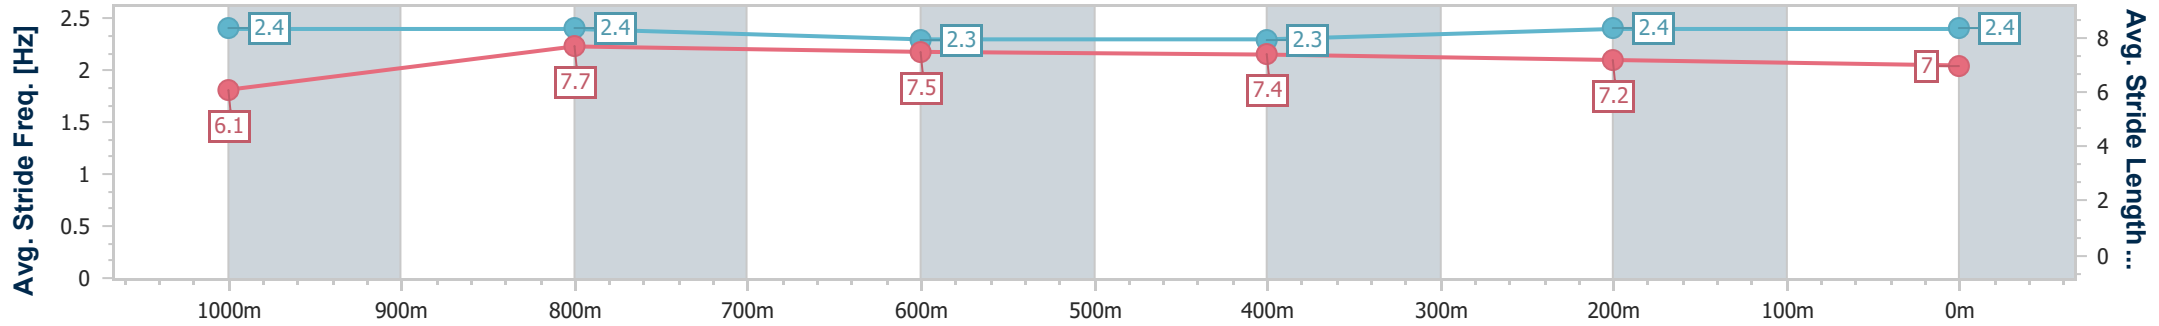

07 January 2025 - 13:48

Track Rating: Soft 5, Weather: Fine, Rail Position: +3m Entire

Section	Overall	1000m	800m	600m	400m	200m
Section Times	1:10.92 [1] (0:13.80)	0:57.12 [1] (0:10.92)	0:46.20 [1] (0:11.24)	0:34.96 [1] (0:11.51)	0:23.45 [1] (0:11.56)	0:11.89 [1] (0:11.89)
Average Speed [km/h]	52.2	65.6	63.7	62.1	62.1	60.4
Top Speed [km/h]	66.1	66.8	64.7	63.8	63.0	63.3
Avg. Dist. to Rail [m]	3.1	1.0	1.5	1.6	1.1	0.5
Avg. Stride Freq. [Hz]	2.4	2.4	2.3	2.3	2.4	2.4
Avg. Stride Length [m]	6.1	7.7	7.5	7.4	7.2	7.0