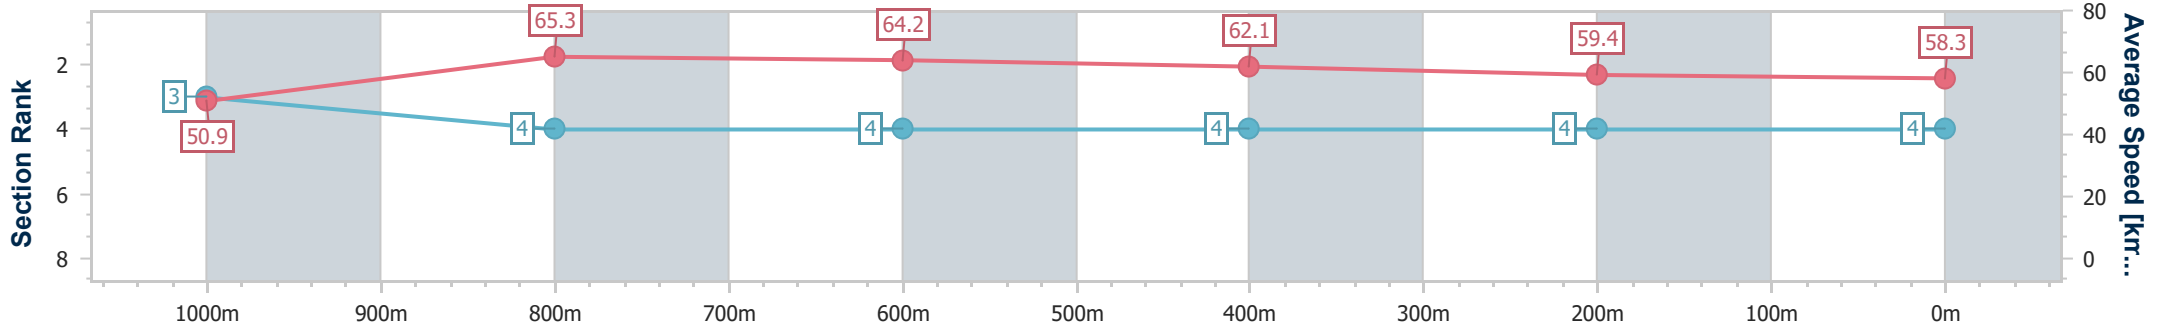

Horse/Jockey Name	Torque So Rare
Final Rank	4
Fastest Section Time (Section)	0:11.03 (1000m)
Top Speed [km/h] (Section)	65.7 (1000m)
Race State	Finished

Ipswich QLD Professional
Race 1: RAY WHITE IPSWICH QTIS Two-Years-Old Maiden Plate
- 1200m

07 January 2025 - 13:48

Track Rating: Soft 5, Weather: Fine, Rail Position: +3m Entire

Section	Overall	1000m	800m	600m	400m	200m
Section Times	1:12.35 [4] (0:14.11)	0:58.24 [3] (0:11.03)	0:47.21 [4] (0:11.21)	0:36.00 [4] (0:11.52)	0:24.48 [4] (0:12.13)	0:12.35 [4] (0:12.35)
Average Speed [km/h]	50.9	65.3	64.2	62.1	59.4	58.3
Top Speed [km/h]	65.3	65.7	65.0	63.1	61.7	59.0
Avg. Dist. to Rail [m]	2.7	0.5	0.9	1.0	0.6	1.4
Avg. Stride Freq. [Hz]	2.3	2.4	2.4	2.4	2.3	2.3
Avg. Stride Length [m]	6.1	7.5	7.5	7.3	7.2	7.1

- [ ] Ranking at each section and finish
- -.-.- No data available at this section
- NA No data available