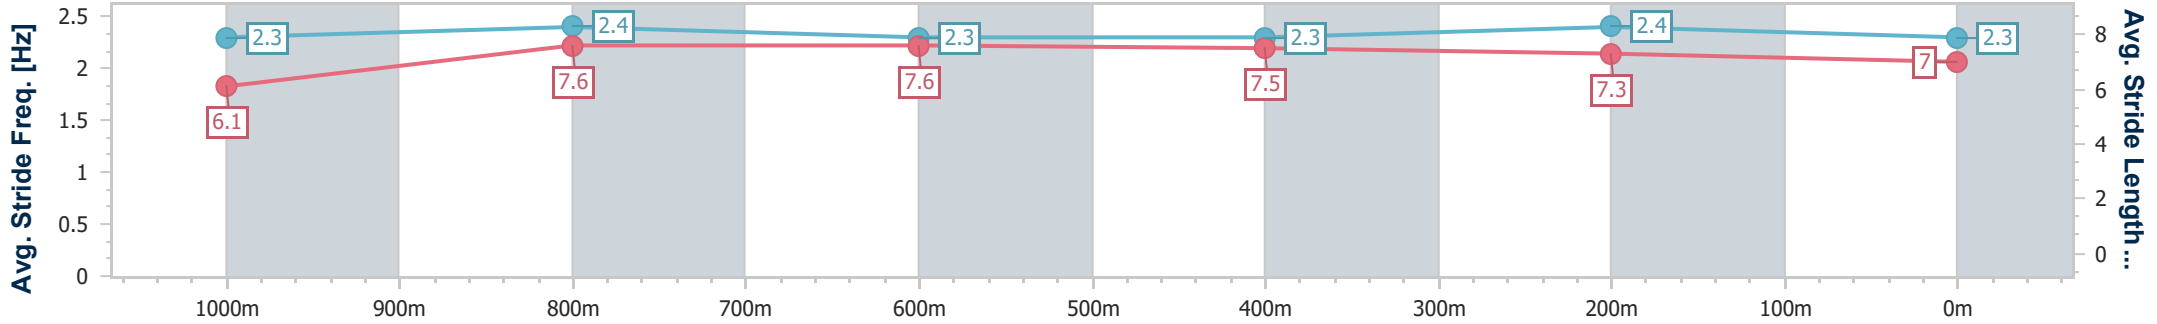

Horse/Jockey Name	Deceitful Miss
Final Rank	2
Fastest Section Time (Section)	0:10.97 (1000m)
Top Speed [km/h] (Section)	66.1 (1000m)
Race State	Finished

Ipswich QLD Professional
Race 1: RAY WHITE IPSWICH QTIS Two-Years-Old Maiden Plate
- 1200m

07 January 2025 - 13:48

Track Rating: Soft 5, Weather: Fine, Rail Position: +3m Entire

Section	Overall	1000m	800m	600m	400m	200m
Section Times	1:11.69 [2] (0:14.13)	0:57.56 [4] (0:10.97)	0:46.59 [3] (0:11.11)	0:35.48 [3] (0:11.50)	0:23.98 [3] (0:11.59)	0:12.39 [2] (0:12.39)
Average Speed [km/h]	51.0	65.3	64.4	62.0	61.7	58.2
Top Speed [km/h]	64.5	66.1	65.5	63.2	62.4	60.9
Avg. Dist. to Rail [m]	1.5	0.9	2.2	2.2	1.6	0.6
Avg. Stride Freq. [Hz]	2.3	2.4	2.3	2.3	2.4	2.3
Avg. Stride Length [m]	6.1	7.6	7.6	7.5	7.3	7.0

- [ ] Ranking at each section and finish
- -.-.- No data available at this section
- NA No data available