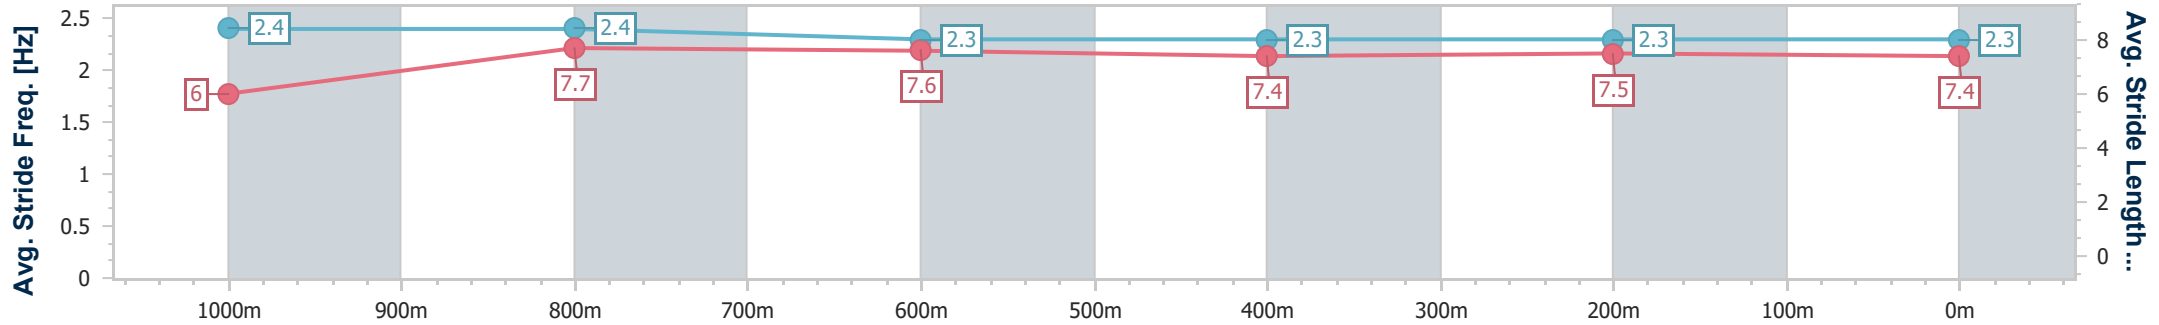

Ipswich QLD Professional  
 Race 5: SCHWEPPE Colts, Geldings and Entires Maiden Handicap - 1200m

07 January 2025 - 16:10

Track Rating: Good 4, Weather: Fine, Rail Position: +3m Entire

Section	Overall	1000m	800m	600m	400m	200m
Section Times	1:10.74 [1] (0:13.85)	0:56.89 [1] (0:10.81)	0:46.08 [1] (0:11.36)	0:34.72 [1] (0:11.64)	0:23.08 [1] (0:11.50)	0:11.58 [1] (0:11.58)
Average Speed [km/h]	51.9	66.7	63.3	61.4	63.0	62.3
Top Speed [km/h]	67.7	67.9	64.9	62.1	63.7	64.0
Avg. Dist. to Rail [m]	4.5	1.3	1.0	1.2	2.6	6.0
Avg. Stride Freq. [Hz]	2.4	2.4	2.3	2.3	2.3	2.3
Avg. Stride Length [m]	6.0	7.7	7.6	7.4	7.5	7.4