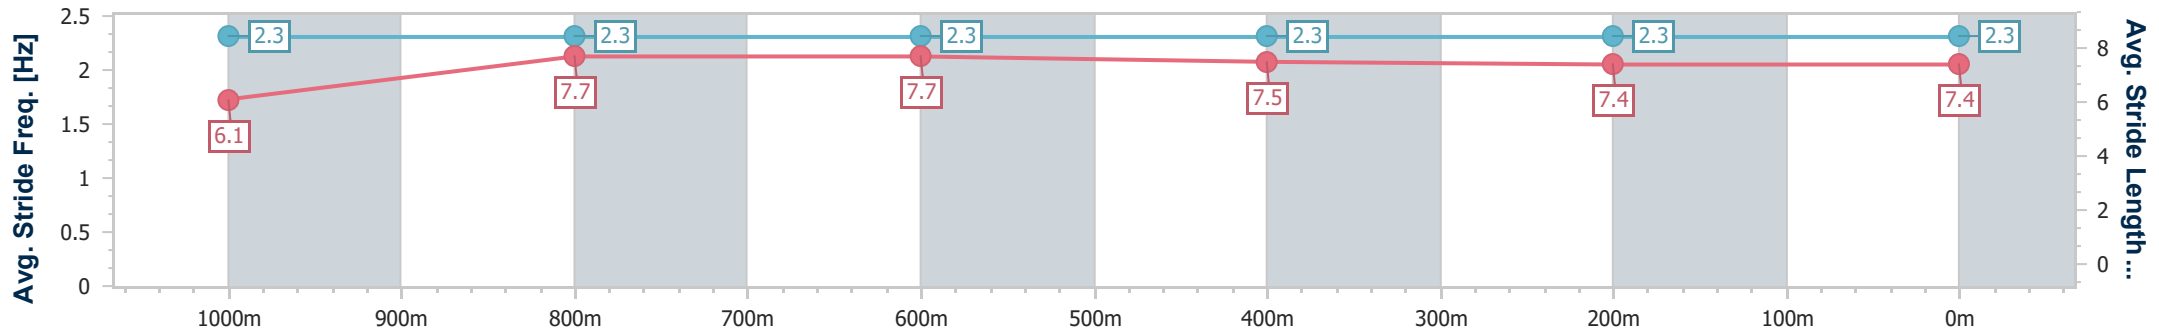

- [ ] Ranking at each section and finish
- .-.- No data available at this section
- NA No data available

Horse/Jockey Name	Zoular
Final Rank	4
Fastest Section Time (Section)	0:10.97 (1000m)
Top Speed [km/h] (Section)	66.5 (1000m)
Race State	Finished

Ipswich QLD Professional  
Race 5: SCHWEPPE Colts, Geldings and Entires Maiden Handicap - 1200m

07 January 2025 - 16:10

Track Rating: Good 4, Weather: Fine, Rail Position: +3m Entire

Section	Overall	1000m	800m	600m	400m	200m
Section Times	1:11.62 [4] (0:14.41)	0:57.21 [8] (0:10.97)	0:46.24 [8] (0:11.24)	0:35.00 [8] (0:11.51)	0:23.49 [6] (0:11.71)	0:11.78 [6] (0:11.78)
Average Speed [km/h]	50.2	65.3	63.9	62.0	61.3	61.3
Top Speed [km/h]	64.4	66.5	64.2	63.7	62.0	61.8
Avg. Dist. to Rail [m]	8.4	1.2	1.6	1.2	0.8	1.7
Avg. Stride Freq. [Hz]	2.3	2.3	2.3	2.3	2.3	2.3
Avg. Stride Length [m]	6.1	7.7	7.7	7.5	7.4	7.4