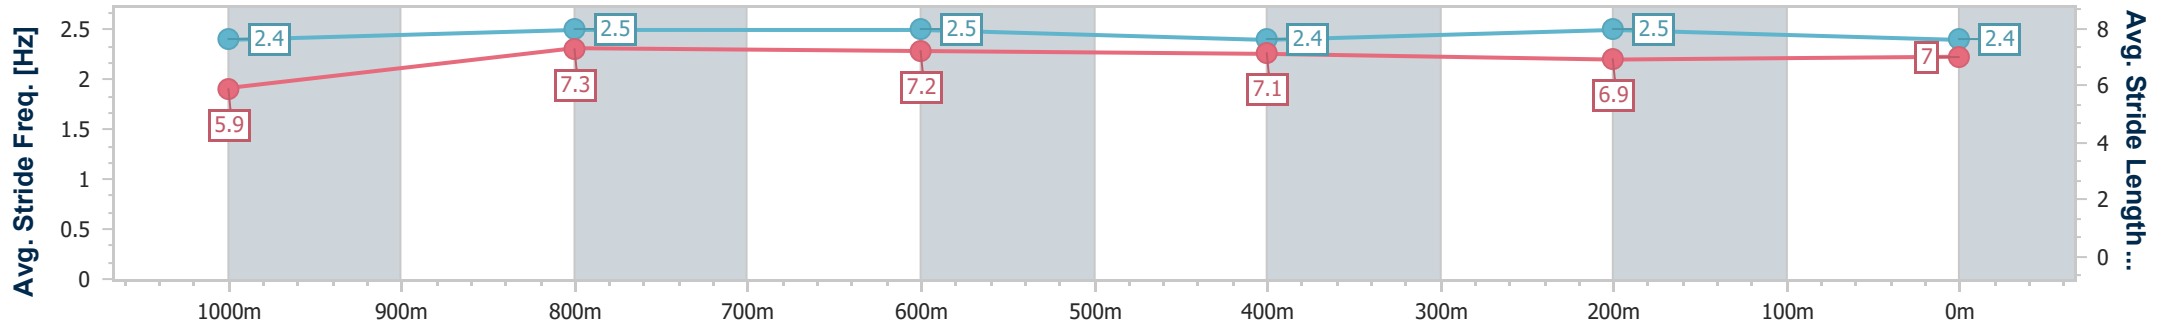

- [ ] Ranking at each section and finish
- .-.- No data available at this section
- NA No data available

Horse/Jockey Name	Gartan
Final Rank	6
Fastest Section Time (Section)	0:10.97 (1000m)
Top Speed [km/h] (Section)	66.6 (1000m)
Race State	Finished

Ipswich QLD Professional  
 Race 5: SCHWEPPE Colts, Geldings and Entires Maiden Handicap - 1200m

07 January 2025 - 16:10

Track Rating: Good 4, Weather: Fine, Rail Position: +3m Entire

Section	Overall	1000m	800m	600m	400m	200m
Section Times	1:11.87 [6] (0:14.24)	0:57.63 [6] (0:10.97)	0:46.66 [6] (0:11.36)	0:35.30 [6] (0:11.63)	0:23.67 [7] (0:11.63)	0:12.04 [5] (0:12.04)
Average Speed [km/h]	50.5	65.8	63.1	61.7	61.7	59.9
Top Speed [km/h]	66.5	66.6	64.2	63.2	62.5	61.6
Avg. Dist. to Rail [m]	3.4	0.6	0.4	1.0	0.4	2.6
Avg. Stride Freq. [Hz]	2.4	2.5	2.5	2.4	2.5	2.4
Avg. Stride Length [m]	5.9	7.3	7.2	7.1	6.9	7.0