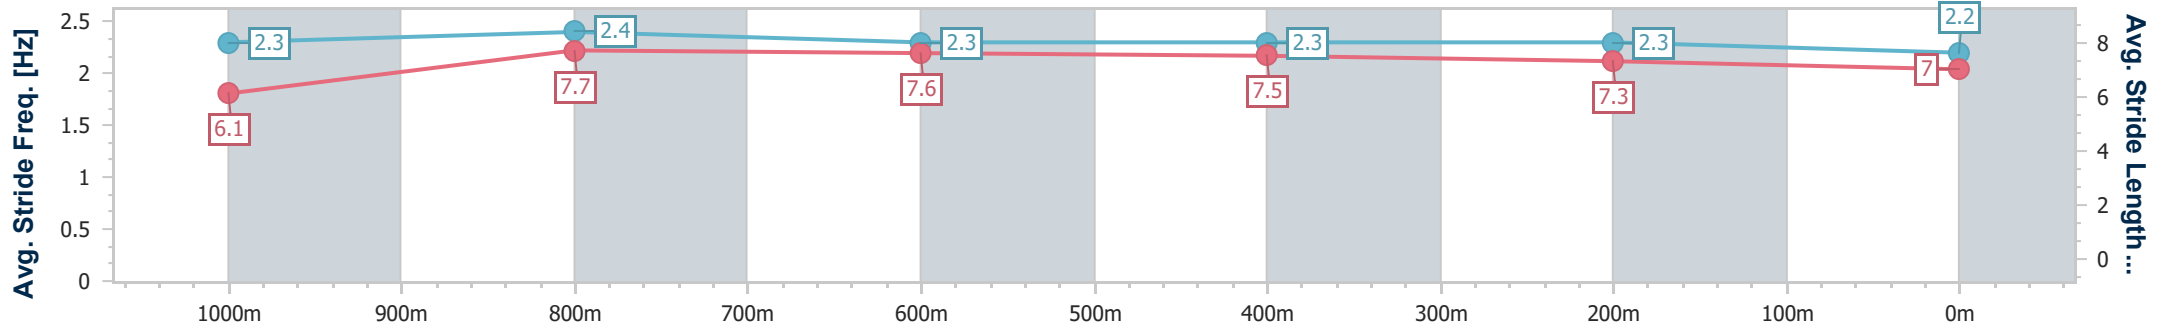

Ipswich QLD Professional  
 Race 5: SCHWEPPE Colts, Geldings and Entires Maiden Handicap - 1200m

07 January 2025 - 16:10

Track Rating: Good 4, Weather: Fine, Rail Position: +3m Entire

Section	Overall	1000m	800m	600m	400m	200m
Section Times	1:12.36 [7] (0:13.96)	0:58.40 [3] (0:10.96)	0:47.44 [4] (0:11.32)	0:36.12 [4] (0:11.64)	0:24.48 [3] (0:12.01)	0:12.47 [7] (0:12.47)
Average Speed [km/h]	51.7	65.5	63.8	62.2	60.6	57.6
Top Speed [km/h]	66.5	67.2	64.4	63.4	62.5	60.3
Avg. Dist. to Rail [m]	3.1	1.3	0.6	0.9	2.7	4.9
Avg. Stride Freq. [Hz]	2.3	2.4	2.3	2.3	2.4	2.3
Avg. Stride Length [m]	6.2	7.6	7.7	7.4	7.2	6.9

- [ ] Ranking at each section and finish
- .-.- No data available at this section
- NA No data available

Horse/Jockey Name	Exsidee
Final Rank	8
Fastest Section Time (Section)	0:10.86 (1000m)
Top Speed [km/h] (Section)	67.4 (1000m)
Race State	Finished

Ipswich QLD Professional  
 Race 5: SCHWEPPE Colts, Geldings and Entires Maiden Handicap - 1200m

07 January 2025 - 16:10

Track Rating: Good 4, Weather: Fine, Rail Position: +3m Entire

Section	Overall	1000m	800m	600m	400m	200m
Section Times	1:13.19 [8] (0:13.98)	0:59.21 [4] (0:10.86)	0:48.35 [3] (0:11.33)	0:37.02 [3] (0:11.72)	0:25.30 [4] (0:12.13)	0:13.17 [8] (0:13.17)
Average Speed [km/h]	51.5	66.4	63.2	61.1	59.2	54.7
Top Speed [km/h]	66.5	67.4	64.4	62.1	60.1	56.9
Avg. Dist. to Rail [m]	1.9	0.5	1.0	1.1	0.9	0.8
Avg. Stride Freq. [Hz]	2.3	2.4	2.3	2.3	2.3	2.2
Avg. Stride Length [m]	6.1	7.7	7.6	7.5	7.3	7.0

- [ ] Ranking at each section and finish
- .-.- No data available at this section
- NA No data available