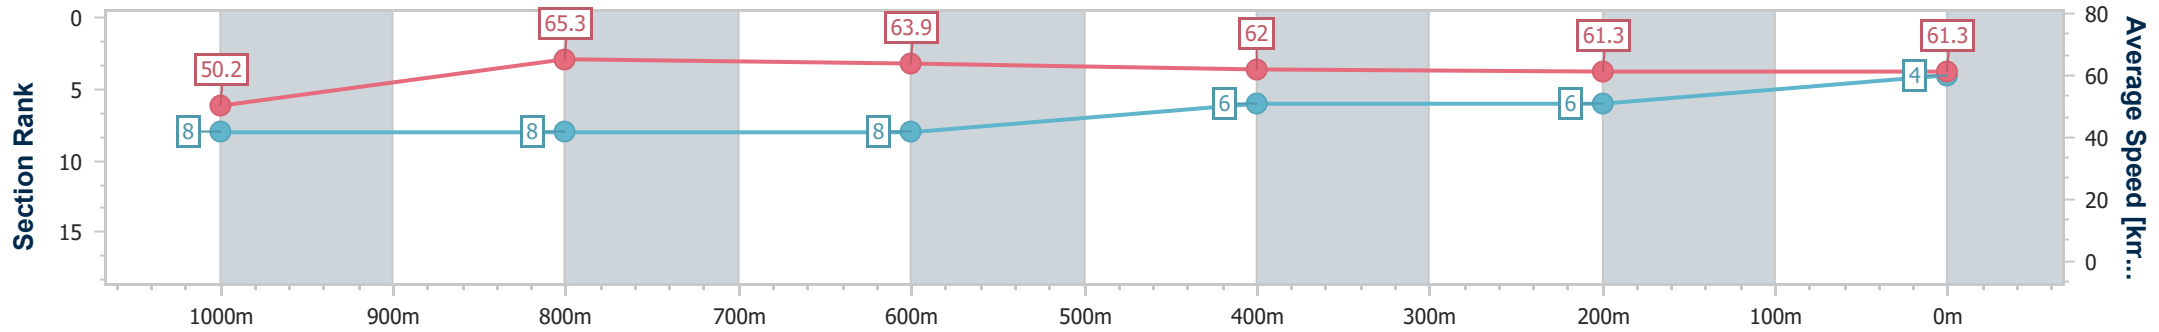

Horse/Jockey Name	Zoular
Final Rank	4
Fastest Section Time (Section)	0:10.97 (1000m)
Top Speed [km/h] (Section)	66.5 (1000m)
Race State	Finished

Ipswich QLD Professional
Race 5: SCHWEPPE Colts, Geldings and Entires Maiden Handicap - 1200m

07 January 2025 - 16:10

Track Rating: Good 4, Weather: Fine, Rail Position: +3m Entire

Section	Overall	1000m	800m	600m	400m	200m
Section Times	1:11.62 [4] (0:14.41)	0:57.21 [8] (0:10.97)	0:46.24 [8] (0:11.24)	0:35.00 [8] (0:11.51)	0:23.49 [6] (0:11.71)	0:11.78 [6] (0:11.78)
Average Speed [km/h]	50.2	65.3	63.9	62.0	61.3	61.3
Top Speed [km/h]	64.4	66.5	64.2	63.7	62.0	61.8
Avg. Dist. to Rail [m]	8.4	1.2	1.6	1.2	0.8	1.7
Avg. Stride Freq. [Hz]	2.3	2.3	2.3	2.3	2.3	2.3
Avg. Stride Length [m]	6.1	7.7	7.7	7.5	7.4	7.4

- [ ] Ranking at each section and finish
- -.-.- No data available at this section
- NA No data available