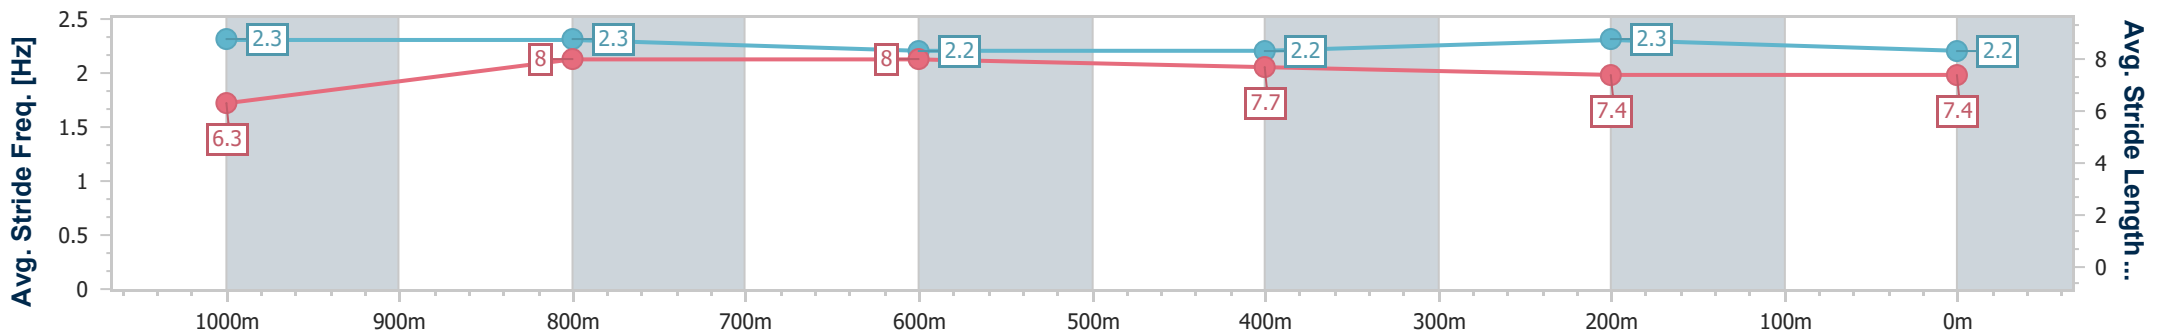

Horse/Jockey Name	Herecomesantorini
Final Rank	2
Fastest Section Time (Section)	0:10.81 (1000m)
Top Speed [km/h] (Section)	68.3 (Overall)
Race State	Finished

Ipswich QLD Professional
Race 5: SCHWEPPE Colts, Geldings and Entires Maiden Handicap - 1200m

07 January 2025 - 16:10

Track Rating: Good 4, Weather: Fine, Rail Position: +3m Entire

Section	Overall	1000m	800m	600m	400m	200m
Section Times	1:11.51 [2] (0:13.94)	0:57.57 [2] (0:10.81)	0:46.76 [2] (0:11.32)	0:35.44 [2] (0:11.65)	0:23.79 [2] (0:11.80)	0:11.99 [2] (0:11.99)
Average Speed [km/h]	51.6	66.7	63.4	61.6	61.2	60.1
Top Speed [km/h]	68.3	68.3	65.4	62.3	61.7	61.6
Avg. Dist. to Rail [m]	6.7	1.3	0.8	0.7	0.8	1.8
Avg. Stride Freq. [Hz]	2.3	2.3	2.2	2.2	2.3	2.2
Avg. Stride Length [m]	6.3	8.0	8.0	7.7	7.4	7.4

- [ ] Ranking at each section and finish
- -.-.- No data available at this section
- NA No data available