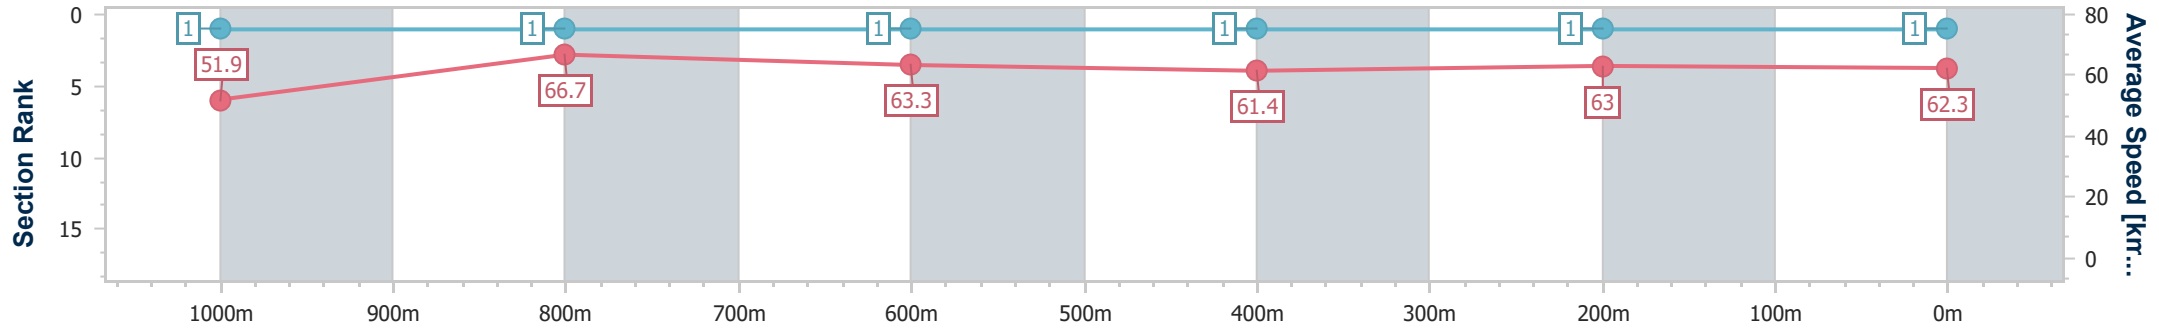

Ipswich QLD Professional  
 Race 5: SCHWEPPE Colts, Geldings and Entires Maiden Handicap - 1200m

07 January 2025 - 16:10

Track Rating: Good 4, Weather: Fine, Rail Position: +3m Entire

Section	Overall	1000m	800m	600m	400m	200m
Section Times	1:10.74 [1] (0:13.85)	0:56.89 [1] (0:10.81)	0:46.08 [1] (0:11.36)	0:34.72 [1] (0:11.64)	0:23.08 [1] (0:11.50)	0:11.58 [1] (0:11.58)
Average Speed [km/h]	51.9	66.7	63.3	61.4	63.0	62.3
Top Speed [km/h]	67.7	67.9	64.9	62.1	63.7	64.0
Avg. Dist. to Rail [m]	4.5	1.3	1.0	1.2	2.6	6.0
Avg. Stride Freq. [Hz]	2.4	2.4	2.3	2.3	2.3	2.3
Avg. Stride Length [m]	6.0	7.7	7.6	7.4	7.5	7.4