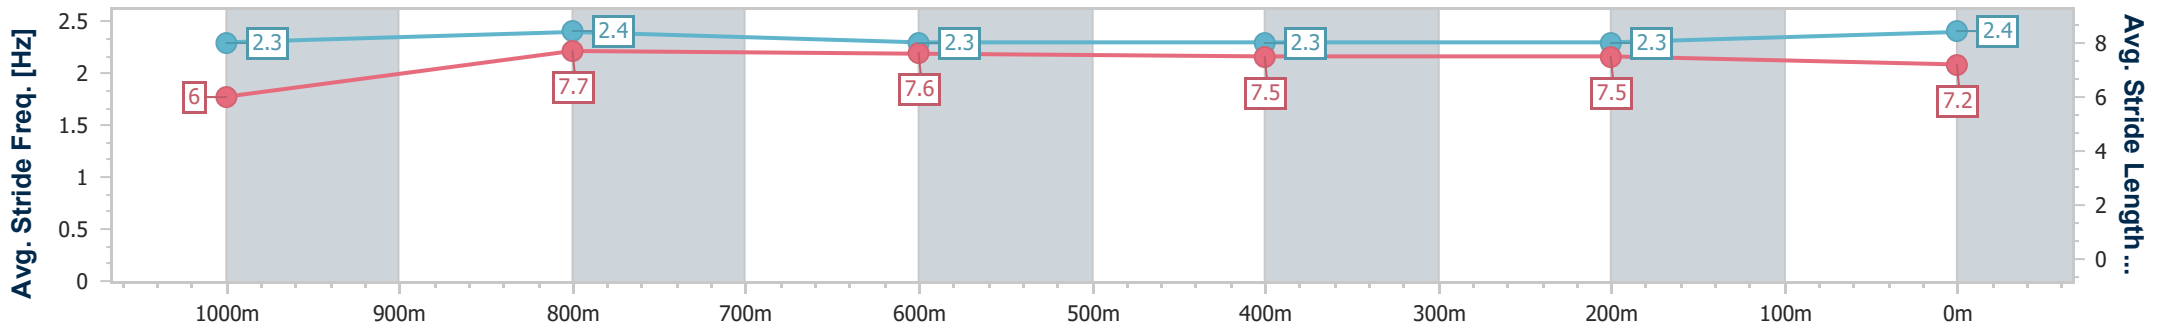

Horse/Jockey Name	Sand 'N' Power
Final Rank	3
Fastest Section Time (Section)	0:10.92 (1000m)
Top Speed [km/h] (Section)	67.4 (1000m)
Race State	Finished

Ipswich QLD Professional
Race 5: SCHWEPPE Colts, Geldings and Entires Maiden Handicap - 1200m

07 January 2025 - 16:10

Track Rating: Good 4, Weather: Fine, Rail Position: +3m Entire

Section	Overall	1000m	800m	600m	400m	200m
Section Times	1:11.56 [3] (0:14.32)	0:57.24 [7] (0:10.92)	0:46.32 [7] (0:11.38)	0:34.94 [7] (0:11.58)	0:23.36 [8] (0:11.58)	0:11.78 [4] (0:11.78)
Average Speed [km/h]	50.2	66.3	63.2	62.4	62.7	61.0
Top Speed [km/h]	66.2	67.4	64.3	63.3	63.6	61.8
Avg. Dist. to Rail [m]	4.4	1.3	0.4	0.5	1.8	3.5
Avg. Stride Freq. [Hz]	2.3	2.4	2.3	2.3	2.3	2.4
Avg. Stride Length [m]	6.0	7.7	7.6	7.5	7.5	7.2

- [ ] Ranking at each section and finish
- -.-.- No data available at this section
- NA No data available