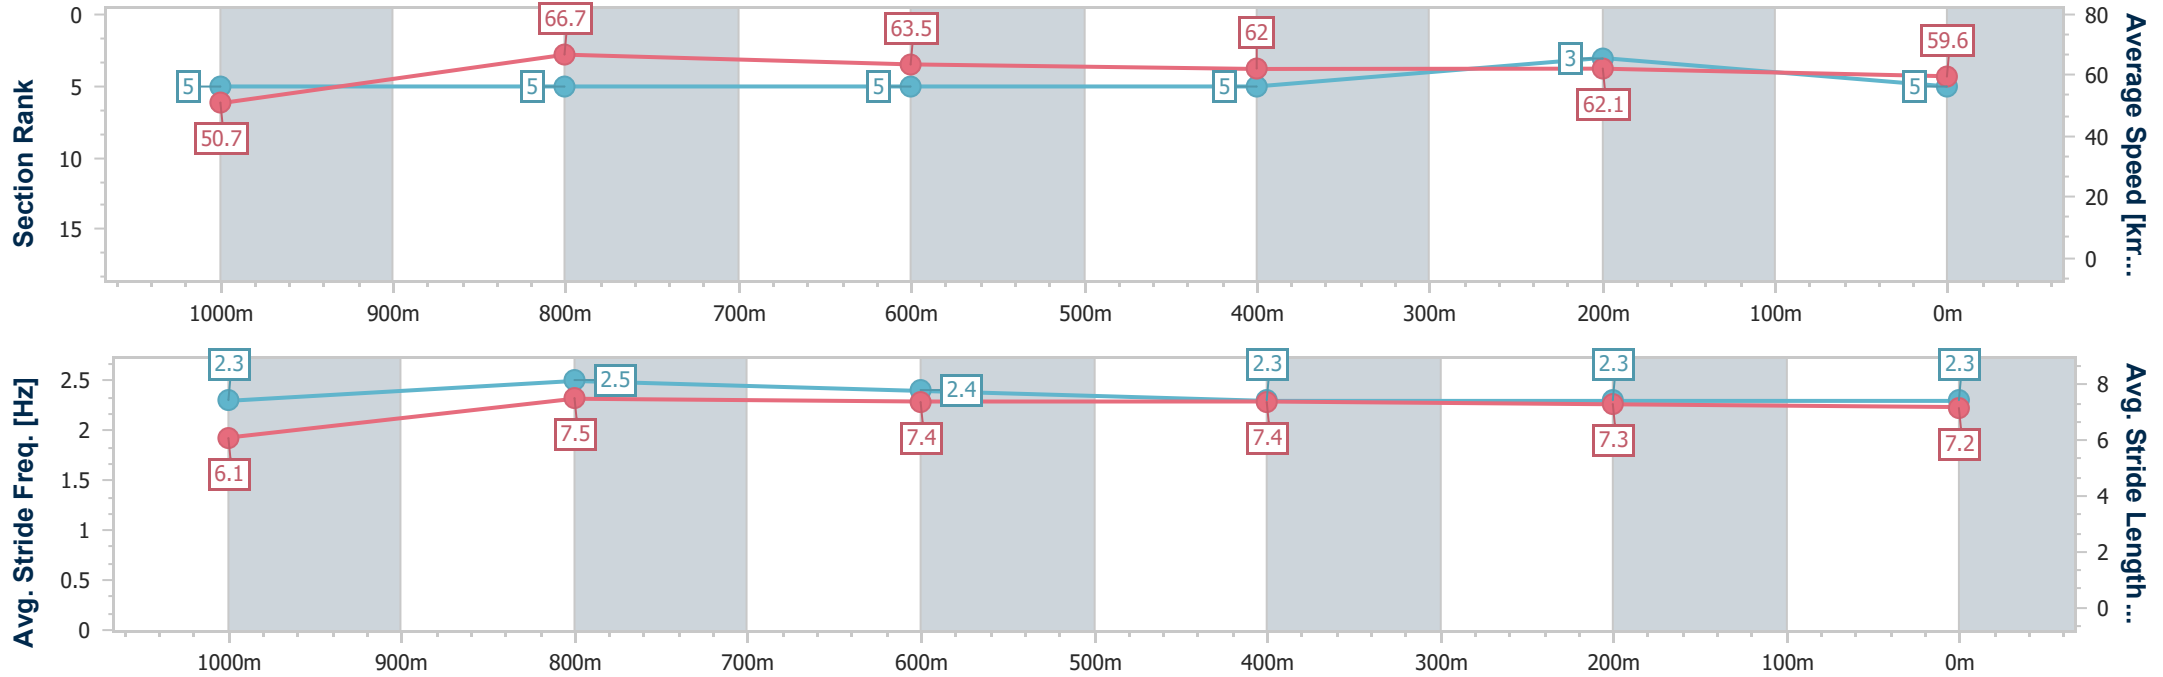

Horse/Jockey Name	Safety Rope
Final Rank	5
Fastest Section Time (Section)	0:10.80 (1000m)
Top Speed [km/h] (Section)	68.0 (1000m)
Race State	Finished

Ipswich QLD Professional
Race 5: SCHWEPPE Colts, Geldings and Entires Maiden Handicap - 1200m

07 January 2025 - 16:10

Track Rating: Good 4, Weather: Fine, Rail Position: +3m Entire

Section	Overall	1000m	800m	600m	400m	200m
Section Times	1:11.62 [5] (0:14.20)	0:57.42 [5] (0:10.80)	0:46.62 [5] (0:11.31)	0:35.31 [5] (0:11.62)	0:23.69 [5] (0:11.59)	0:12.10 [3] (0:12.10)
Average Speed [km/h]	50.7	66.7	63.5	62.0	62.1	59.6
Top Speed [km/h]	67.5	68.0	64.8	63.6	63.3	61.0
Avg. Dist. to Rail [m]	5.3	0.4	0.2	0.3	0.5	0.3
Avg. Stride Freq. [Hz]	2.3	2.5	2.4	2.3	2.3	2.3
Avg. Stride Length [m]	6.1	7.5	7.4	7.4	7.3	7.2

- [ ] Ranking at each section and finish
- -.-.- No data available at this section
- NA No data available