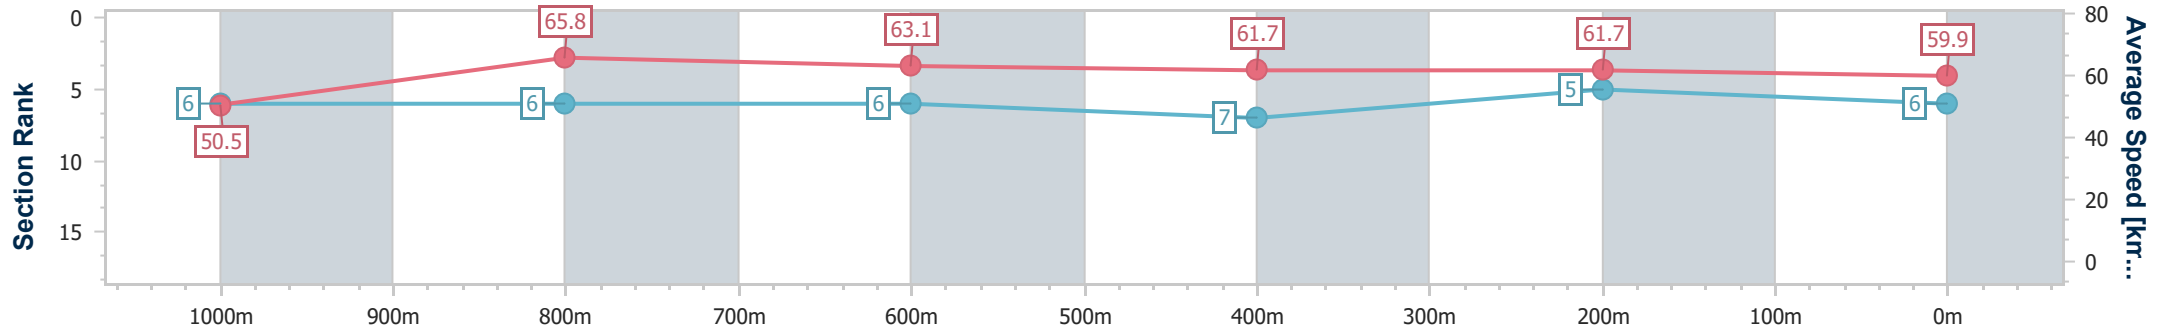

Horse/Jockey Name	Gartan
Final Rank	6
Fastest Section Time (Section)	0:10.97 (1000m)
Top Speed [km/h] (Section)	66.6 (1000m)
Race State	Finished

Ipswich QLD Professional
Race 5: SCHWEPPE Colts, Geldings and Entires Maiden Handicap - 1200m

07 January 2025 - 16:10

Track Rating: Good 4, Weather: Fine, Rail Position: +3m Entire

Section	Overall	1000m	800m	600m	400m	200m
Section Times	1:11.87 [6] (0:14.24)	0:57.63 [6] (0:10.97)	0:46.66 [6] (0:11.36)	0:35.30 [6] (0:11.63)	0:23.67 [7] (0:11.63)	0:12.04 [5] (0:12.04)
Average Speed [km/h]	50.5	65.8	63.1	61.7	61.7	59.9
Top Speed [km/h]	66.5	66.6	64.2	63.2	62.5	61.6
Avg. Dist. to Rail [m]	3.4	0.6	0.4	1.0	0.4	2.6
Avg. Stride Freq. [Hz]	2.4	2.5	2.5	2.4	2.5	2.4
Avg. Stride Length [m]	5.9	7.3	7.2	7.1	6.9	7.0

- [ ] Ranking at each section and finish
- -.-.- No data available at this section
- NA No data available