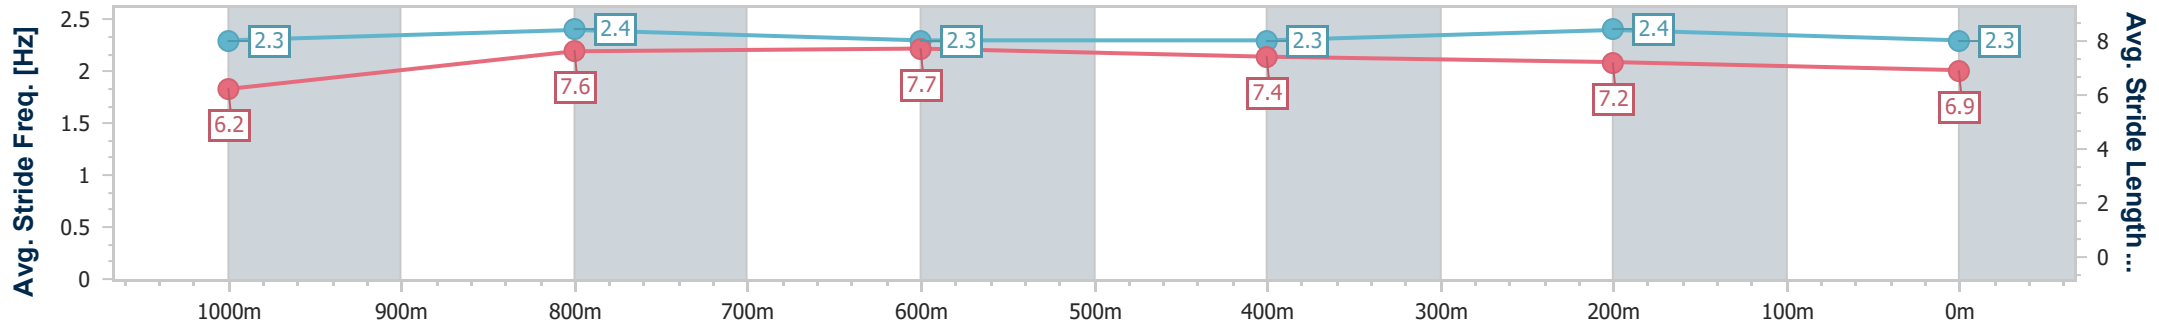

- [ ] Ranking at each section and finish
- .-.- No data available at this section
- NA No data available

Horse/Jockey Name	Woolmar
Final Rank	7
Fastest Section Time (Section)	0:10.96 (1000m)
Top Speed [km/h] (Section)	67.2 (1000m)
Race State	Finished

Ipswich QLD Professional  
 Race 5: SCHWEPPE Colts, Geldings and Entires Maiden Handicap - 1200m

07 January 2025 - 16:10

Track Rating: Good 4, Weather: Fine, Rail Position: +3m Entire

Section	Overall	1000m	800m	600m	400m	200m
Section Times	1:12.36 [7] (0:13.96)	0:58.40 [3] (0:10.96)	0:47.44 [4] (0:11.32)	0:36.12 [4] (0:11.64)	0:24.48 [3] (0:12.01)	0:12.47 [7] (0:12.47)
Average Speed [km/h]	51.7	65.5	63.8	62.2	60.6	57.6
Top Speed [km/h]	66.5	67.2	64.4	63.4	62.5	60.3
Avg. Dist. to Rail [m]	3.1	1.3	0.6	0.9	2.7	4.9
Avg. Stride Freq. [Hz]	2.3	2.4	2.3	2.3	2.4	2.3
Avg. Stride Length [m]	6.2	7.6	7.7	7.4	7.2	6.9