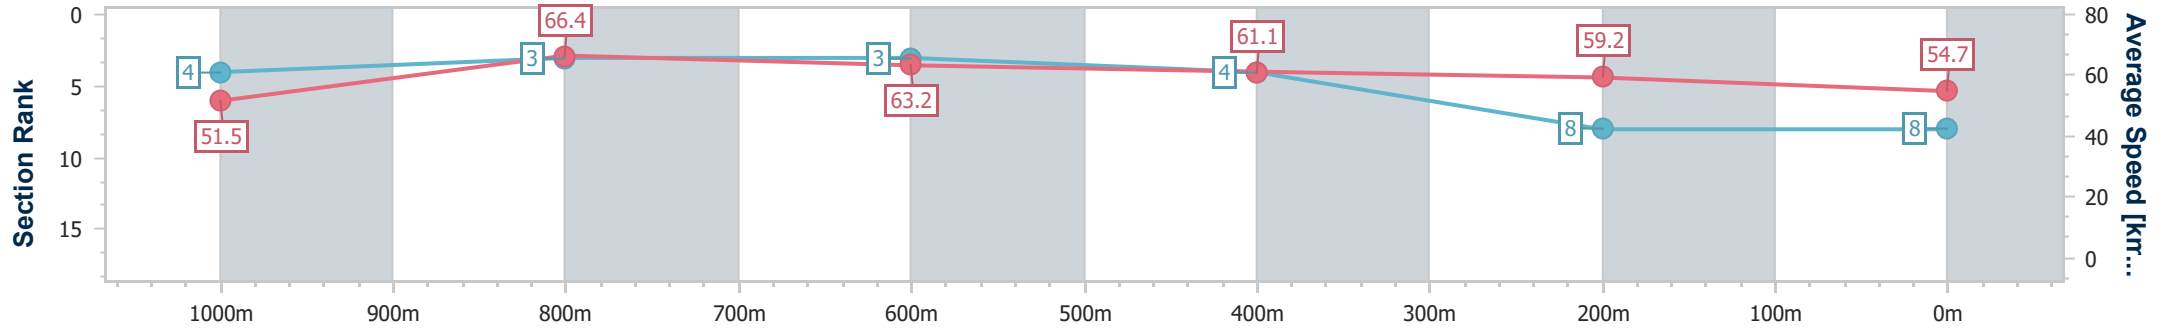

Ipswich QLD Professional  
 Race 5: SCHWEPPE Colts, Geldings and Entires Maiden Handicap - 1200m

07 January 2025 - 16:10

Track Rating: Good 4, Weather: Fine, Rail Position: +3m Entire

Section	Overall	1000m	800m	600m	400m	200m
Section Times	1:12.36 [7] (0:13.96)	0:58.40 [3] (0:10.96)	0:47.44 [4] (0:11.32)	0:36.12 [4] (0:11.64)	0:24.48 [3] (0:12.01)	0:12.47 [7] (0:12.47)
Average Speed [km/h]	51.7	65.5	63.8	62.2	60.6	57.6
Top Speed [km/h]	66.5	67.2	64.4	63.4	62.5	60.3
Avg. Dist. to Rail [m]	3.1	1.3	0.6	0.9	2.7	4.9
Avg. Stride Freq. [Hz]	2.3	2.4	2.3	2.3	2.4	2.3
Avg. Stride Length [m]	6.2	7.6	7.7	7.4	7.2	6.9

- [ ] Ranking at each section and finish
- .-.- No data available at this section
- NA No data available

Horse/Jockey Name	Exsidee
Final Rank	8
Fastest Section Time (Section)	0:10.86 (1000m)
Top Speed [km/h] (Section)	67.4 (1000m)
Race State	Finished

Ipswich QLD Professional  
 Race 5: SCHWEPPE Colts, Geldings and Entires Maiden Handicap - 1200m

07 January 2025 - 16:10

Track Rating: Good 4, Weather: Fine, Rail Position: +3m Entire

Section	Overall	1000m	800m	600m	400m	200m
Section Times	1:13.19 [8] (0:13.98)	0:59.21 [4] (0:10.86)	0:48.35 [3] (0:11.33)	0:37.02 [3] (0:11.72)	0:25.30 [4] (0:12.13)	0:13.17 [8] (0:13.17)
Average Speed [km/h]	51.5	66.4	63.2	61.1	59.2	54.7
Top Speed [km/h]	66.5	67.4	64.4	62.1	60.1	56.9
Avg. Dist. to Rail [m]	1.9	0.5	1.0	1.1	0.9	0.8
Avg. Stride Freq. [Hz]	2.3	2.4	2.3	2.3	2.3	2.2
Avg. Stride Length [m]	6.1	7.7	7.6	7.5	7.3	7.0