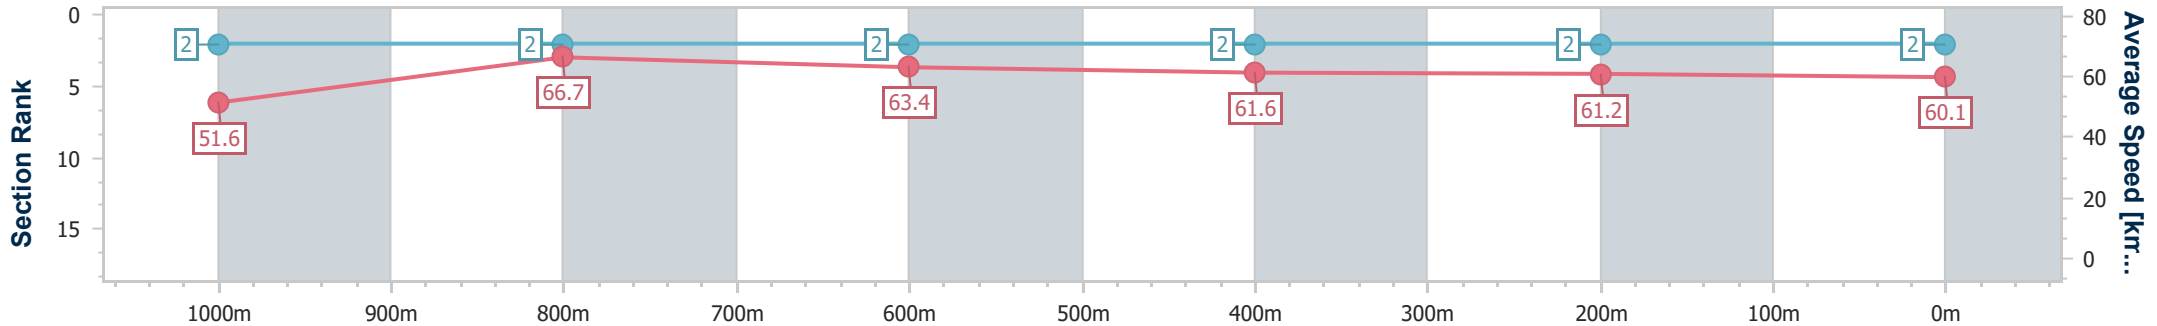

Horse/Jockey Name	Herecomesantorini
Final Rank	2
Fastest Section Time (Section)	0:10.81 (1000m)
Top Speed [km/h] (Section)	68.3 (Overall)
Race State	Finished

Ipswich QLD Professional
Race 5: SCHWEPPE Colts, Geldings and Entires Maiden Handicap - 1200m

07 January 2025 - 16:10

Track Rating: Good 4, Weather: Fine, Rail Position: +3m Entire

Section	Overall	1000m	800m	600m	400m	200m
Section Times	1:11.51 [2] (0:13.94)	0:57.57 [2] (0:10.81)	0:46.76 [2] (0:11.32)	0:35.44 [2] (0:11.65)	0:23.79 [2] (0:11.80)	0:11.99 [2] (0:11.99)
Average Speed [km/h]	51.6	66.7	63.4	61.6	61.2	60.1
Top Speed [km/h]	68.3	68.3	65.4	62.3	61.7	61.6
Avg. Dist. to Rail [m]	6.7	1.3	0.8	0.7	0.8	1.8
Avg. Stride Freq. [Hz]	2.3	2.3	2.2	2.2	2.3	2.2
Avg. Stride Length [m]	6.3	8.0	8.0	7.7	7.4	7.4

- [ ] Ranking at each section and finish
- -.-.- No data available at this section
- NA No data available