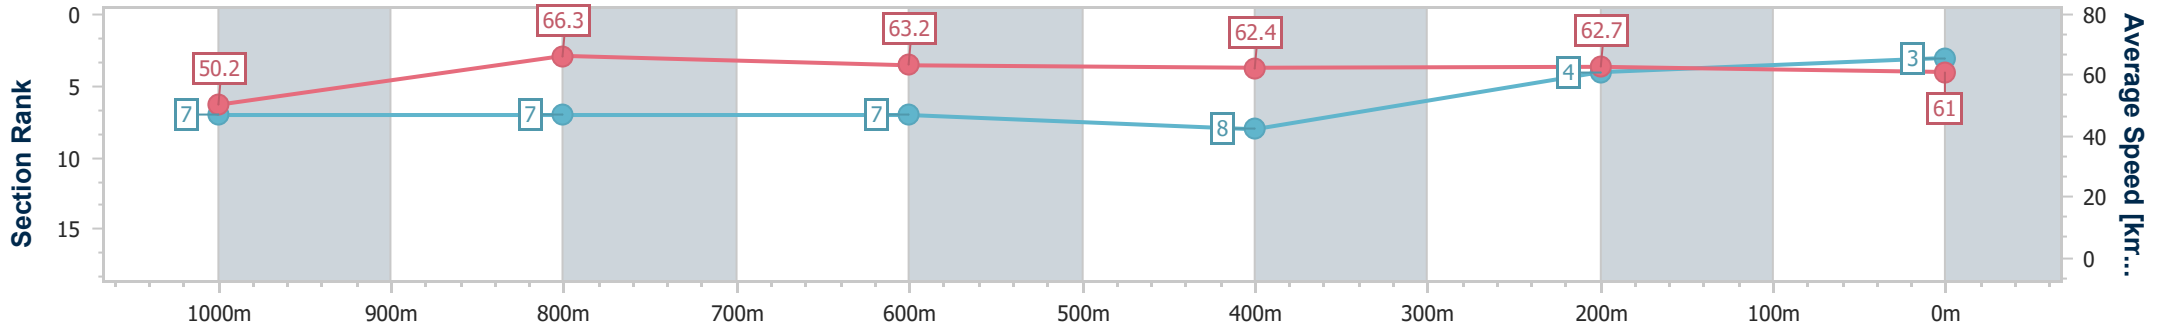

Horse/Jockey Name	Sand 'N' Power
Final Rank	3
Fastest Section Time (Section)	0:10.92 (1000m)
Top Speed [km/h] (Section)	67.4 (1000m)
Race State	Finished

Ipswich QLD Professional
Race 5: SCHWEPPE Colts, Geldings and Entires Maiden Handicap - 1200m

07 January 2025 - 16:10

Track Rating: Good 4, Weather: Fine, Rail Position: +3m Entire

Section	Overall	1000m	800m	600m	400m	200m
Section Times	1:11.56 [3] (0:14.32)	0:57.24 [7] (0:10.92)	0:46.32 [7] (0:11.38)	0:34.94 [7] (0:11.58)	0:23.36 [8] (0:11.58)	0:11.78 [4] (0:11.78)
Average Speed [km/h]	50.2	66.3	63.2	62.4	62.7	61.0
Top Speed [km/h]	66.2	67.4	64.3	63.3	63.6	61.8
Avg. Dist. to Rail [m]	4.4	1.3	0.4	0.5	1.8	3.5
Avg. Stride Freq. [Hz]	2.3	2.4	2.3	2.3	2.3	2.4
Avg. Stride Length [m]	6.0	7.7	7.6	7.5	7.5	7.2

- [ ] Ranking at each section and finish
- -.-.- No data available at this section
- NA No data available