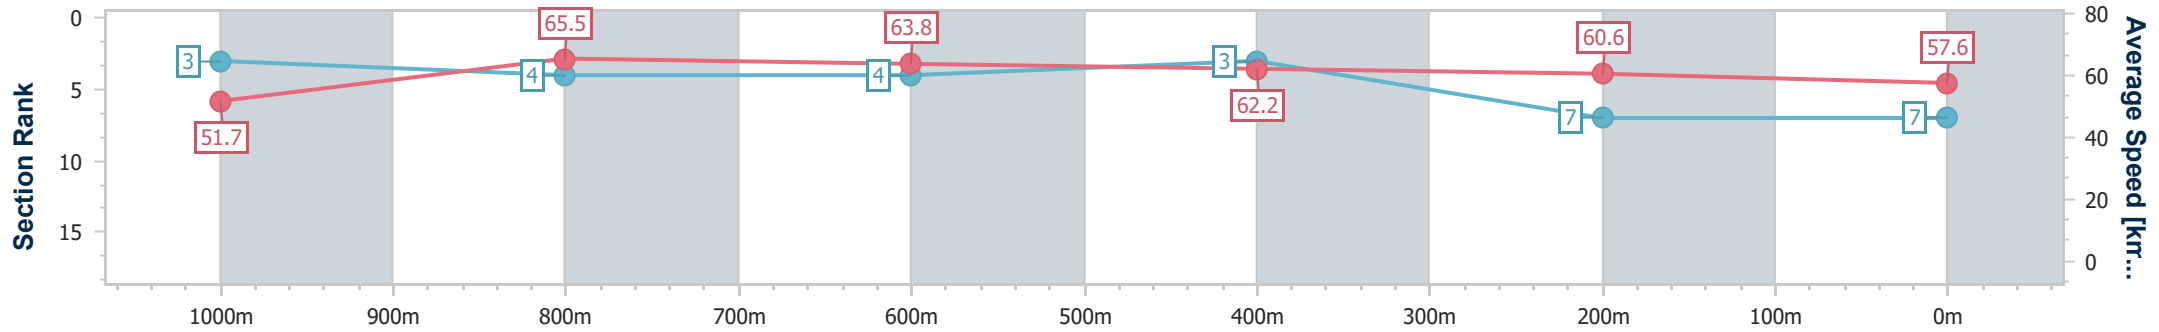

- [ ] Ranking at each section and finish
- .-.- No data available at this section
- NA No data available

Horse/Jockey Name	Woolmar
Final Rank	7
Fastest Section Time (Section)	0:10.96 (1000m)
Top Speed [km/h] (Section)	67.2 (1000m)
Race State	Finished

Ipswich QLD Professional  
 Race 5: SCHWEPPE Colts, Geldings and Entires Maiden Handicap - 1200m

07 January 2025 - 16:10

Track Rating: Good 4, Weather: Fine, Rail Position: +3m Entire

Section	Overall	1000m	800m	600m	400m	200m
Section Times	1:12.36 [7] (0:13.96)	0:58.40 [3] (0:10.96)	0:47.44 [4] (0:11.32)	0:36.12 [4] (0:11.64)	0:24.48 [3] (0:12.01)	0:12.47 [7] (0:12.47)
Average Speed [km/h]	51.7	65.5	63.8	62.2	60.6	57.6
Top Speed [km/h]	66.5	67.2	64.4	63.4	62.5	60.3
Avg. Dist. to Rail [m]	3.1	1.3	0.6	0.9	2.7	4.9
Avg. Stride Freq. [Hz]	2.3	2.4	2.3	2.3	2.4	2.3
Avg. Stride Length [m]	6.2	7.6	7.7	7.4	7.2	6.9