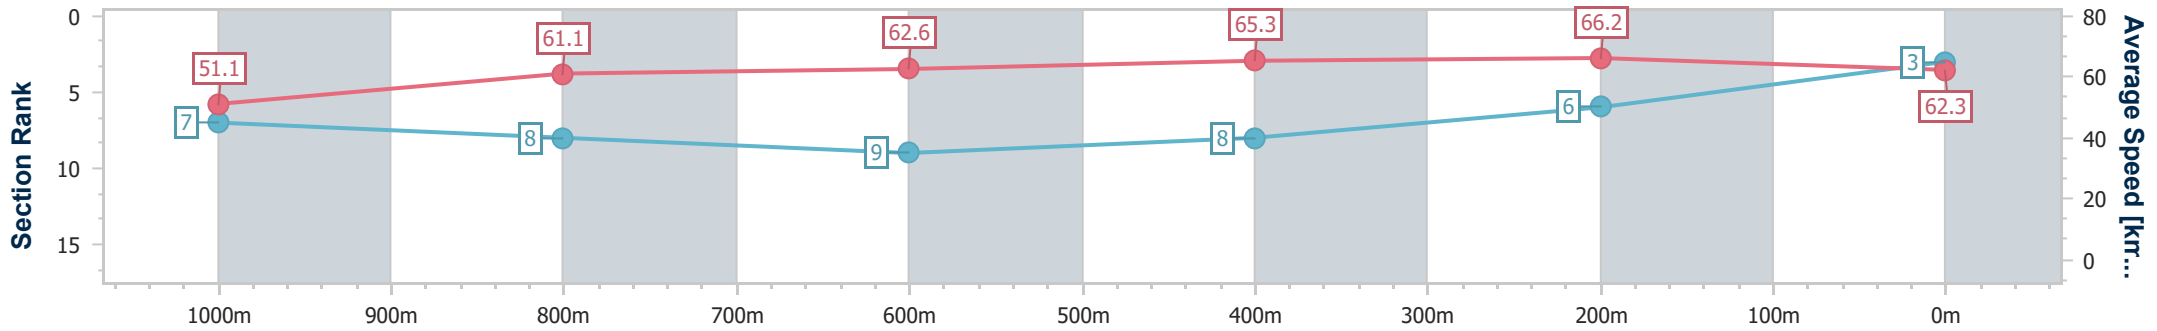

Horse/Jockey Name	Rhuvaal
Final Rank	3
Fastest Section Time (Section)	0:10.86 (400m)
Top Speed [km/h] (Section)	67.8 (400m)
Race State	Finished

Eagle Farm QLD Professional
Race 3: SKY RACING Maiden Plate - 1200m
08 January 2025 - 15:23
Track Rating: Good 4, Weather: Fine, Rail Position: +9m Entire

BRISBANE
RACING CLUB

Section	Overall	1000m	800m	600m	400m	200m
Section Times	1:11.21 [3] (0:14.18)	0:57.03 [7] (0:11.88)	0:45.15 [8] (0:11.59)	0:33.56 [9] (0:11.14)	0:22.42 [8] (0:10.86)	0:11.56 [6] (0:11.56)
Average Speed [km/h]	51.1	61.1	62.6	65.3	66.2	62.3
Top Speed [km/h]	64.6	62.9	64.0	67.7	67.8	65.0
Avg. Dist. to Rail [m]	5.8	2.2	2.0	1.9	5.7	6.5
Avg. Stride Freq. [Hz]	2.3	2.2	2.2	2.3	2.4	2.3
Avg. Stride Length [m]	6.2	7.6	7.8	7.9	7.7	7.5

- [ ] Ranking at each section and finish
- -.-.- No data available at this section
- NA No data available