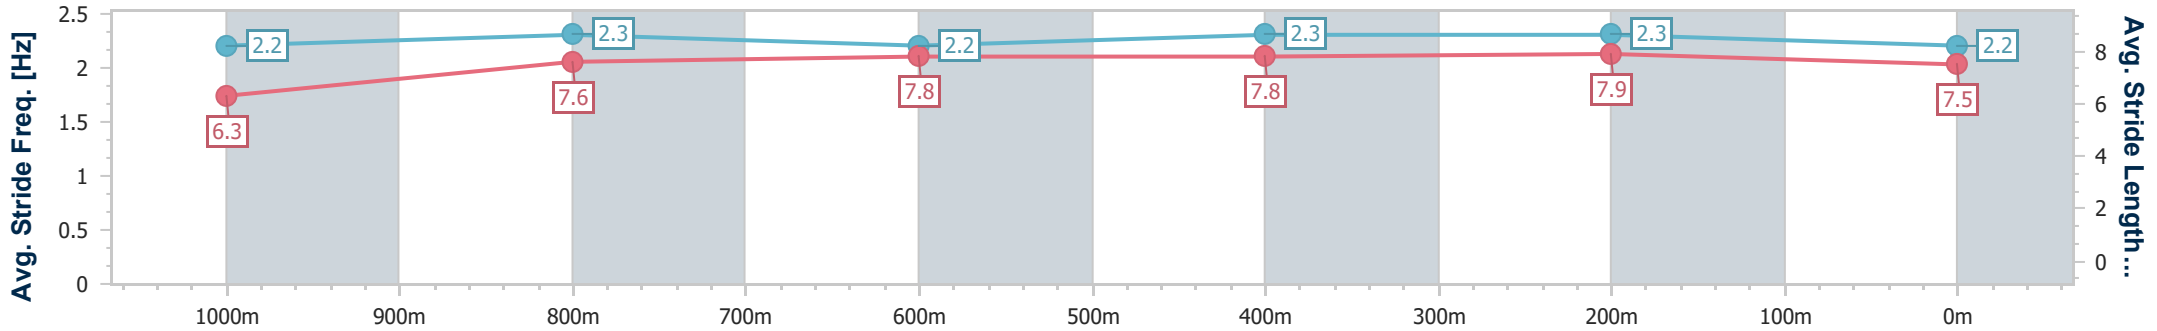

- [] Ranking at each section and finish
- .-.- No data available at this section
- NA No data available

Horse/Jockey Name	Aspire To Win
Final Rank	10
Fastest Section Time (Section)	0:11.19 (400m)
Top Speed [km/h] (Section)	65.5 (400m)
Race State	Finished

Eagle Farm QLD Professional
 Race 3: SKY RACING Maiden Plate - 1200m
 08 January 2025 - 15:23
 Track Rating: Good 4, Weather: Fine, Rail Position: +9m Entire

BRISBANE
RACING CLUB

Section	Overall	1000m	800m	600m	400m	200m
Section Times	1:11.94 [10] (0:14.47)	0:57.47 [10] (0:11.62)	0:45.85 [9] (0:11.50)	0:34.35 [8] (0:11.20)	0:23.15 [7] (0:11.19)	0:11.96 [9] (0:11.96)
Average Speed [km/h]	49.8	62.2	62.2	64.0	64.4	60.1
Top Speed [km/h]	64.4	63.4	63.9	65.3	65.5	62.8
Avg. Dist. to Rail [m]	1.7	0.4	0.7	1.0	1.2	1.7
Avg. Stride Freq. [Hz]	2.2	2.3	2.2	2.3	2.3	2.2
Avg. Stride Length [m]	6.3	7.6	7.8	7.8	7.9	7.5