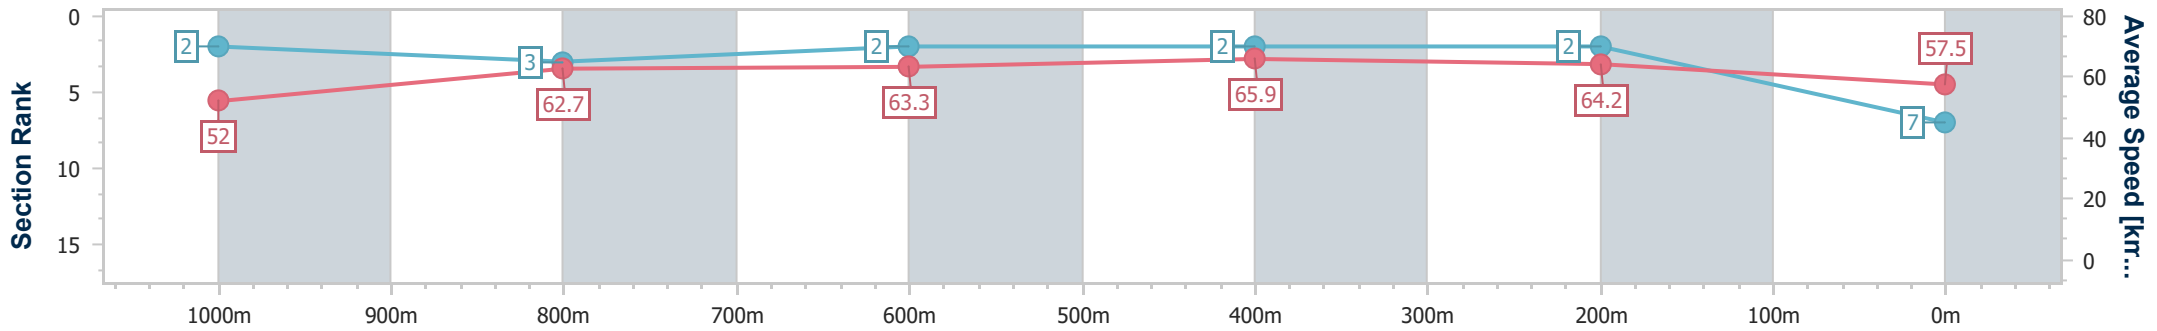

Horse/Jockey Name	Ihaveeenthelght
Final Rank	7
Fastest Section Time (Section)	0:11.00 (600m)
Top Speed [km/h] (Section)	67.3 (600m)
Race State	Finished

Eagle Farm QLD Professional
Race 3: SKY RACING Maiden Plate - 1200m
08 January 2025 - 15:23
Track Rating: Good 4, Weather: Fine, Rail Position: +9m Entire

BRISBANE
RACING CLUB

Section	Overall	1000m	800m	600m	400m	200m
Section Times	1:11.48 [7] (0:13.90)	0:57.58 [2] (0:11.50)	0:46.08 [3] (0:11.31)	0:34.77 [2] (0:11.00)	0:23.77 [2] (0:11.23)	0:12.54 [2] (0:12.54)
Average Speed [km/h]	52.0	62.7	63.3	65.9	64.2	57.5
Top Speed [km/h]	64.8	65.6	64.4	67.3	66.0	61.2
Avg. Dist. to Rail [m]	3.4	0.4	1.1	1.5	1.5	1.9
Avg. Stride Freq. [Hz]	2.2	2.3	2.3	2.4	2.3	2.2
Avg. Stride Length [m]	6.2	7.6	7.7	7.8	7.6	7.1

- [ ] Ranking at each section and finish
- -.-.- No data available at this section
- NA No data available