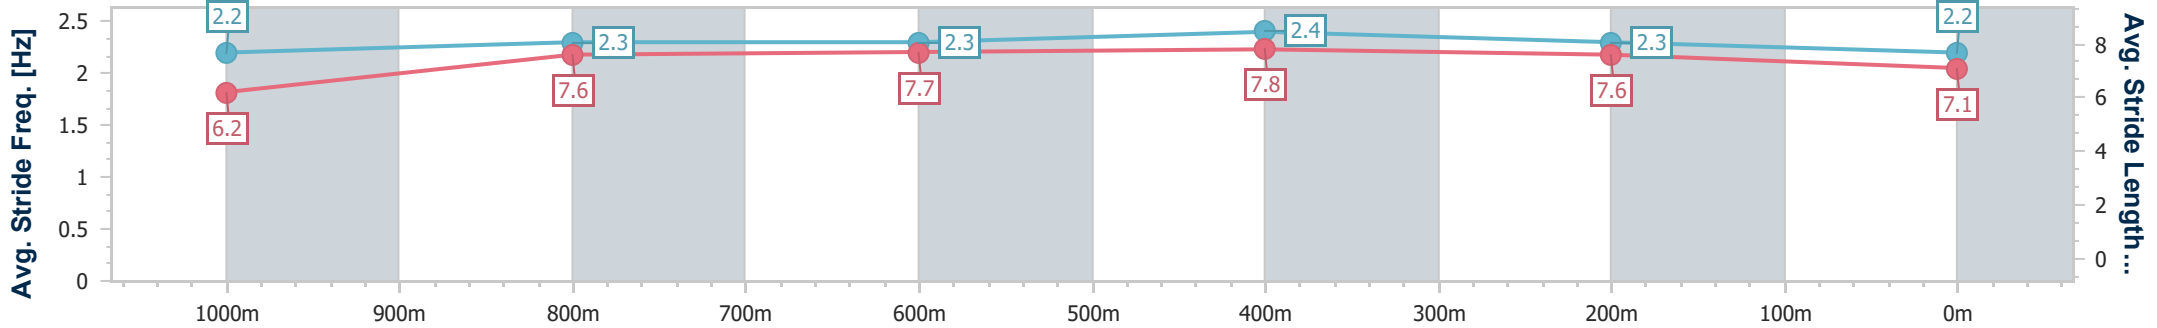

Horse/Jockey Name	Ihaveeenthelght
Final Rank	7
Fastest Section Time (Section)	0:11.00 (600m)
Top Speed [km/h] (Section)	67.3 (600m)
Race State	Finished

Eagle Farm QLD Professional
Race 3: SKY RACING Maiden Plate - 1200m
08 January 2025 - 15:23
Track Rating: Good 4, Weather: Fine, Rail Position: +9m Entire

BRISBANE
RACING CLUB

Section	Overall	1000m	800m	600m	400m	200m
Section Times	1:11.48 [7] (0:13.90)	0:57.58 [2] (0:11.50)	0:46.08 [3] (0:11.31)	0:34.77 [2] (0:11.00)	0:23.77 [2] (0:11.23)	0:12.54 [2] (0:12.54)
Average Speed [km/h]	52.0	62.7	63.3	65.9	64.2	57.5
Top Speed [km/h]	64.8	65.6	64.4	67.3	66.0	61.2
Avg. Dist. to Rail [m]	3.4	0.4	1.1	1.5	1.5	1.9
Avg. Stride Freq. [Hz]	2.2	2.3	2.3	2.4	2.3	2.2
Avg. Stride Length [m]	6.2	7.6	7.7	7.8	7.6	7.1

- [ ] Ranking at each section and finish
- -.-.- No data available at this section
- NA No data available