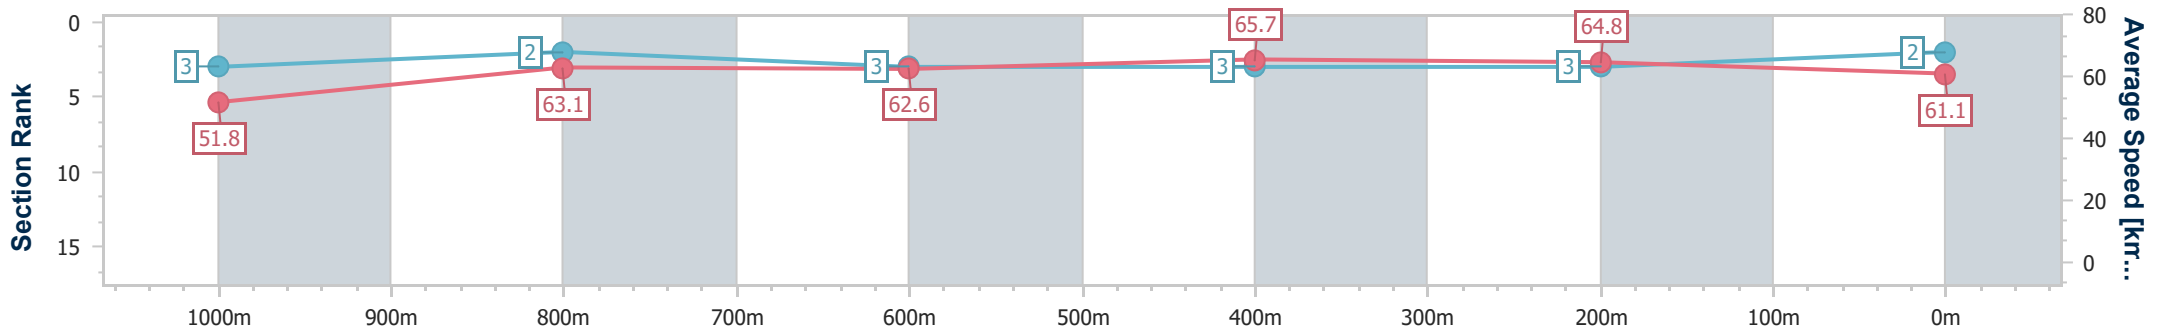

Horse/Jockey Name	Headhunter
Final Rank	2
Fastest Section Time (Section)	0:11.01 (600m)
Top Speed [km/h] (Section)	66.3 (600m)
Race State	Finished

Eagle Farm QLD Professional
Race 3: SKY RACING Maiden Plate - 1200m
08 January 2025 - 15:23
Track Rating: Good 4, Weather: Fine, Rail Position: +9m Entire

BRISBANE
RACING CLUB

Section	Overall	1000m	800m	600m	400m	200m
Section Times	1:10.79 [2] (0:13.92)	0:56.87 [3] (0:11.47)	0:45.40 [2] (0:11.48)	0:33.92 [3] (0:11.01)	0:22.91 [3] (0:11.09)	0:11.82 [3] (0:11.82)
Average Speed [km/h]	51.8	63.1	62.6	65.7	64.8	61.1
Top Speed [km/h]	65.2	63.8	64.3	66.3	65.9	64.3
Avg. Dist. to Rail [m]	4.5	0.6	0.1	0.6	1.4	0.5
Avg. Stride Freq. [Hz]	2.2	2.3	2.2	2.3	2.3	2.3
Avg. Stride Length [m]	6.5	7.8	7.8	8.0	7.8	7.5

- [ ] Ranking at each section and finish
- -.-.- No data available at this section
- NA No data available