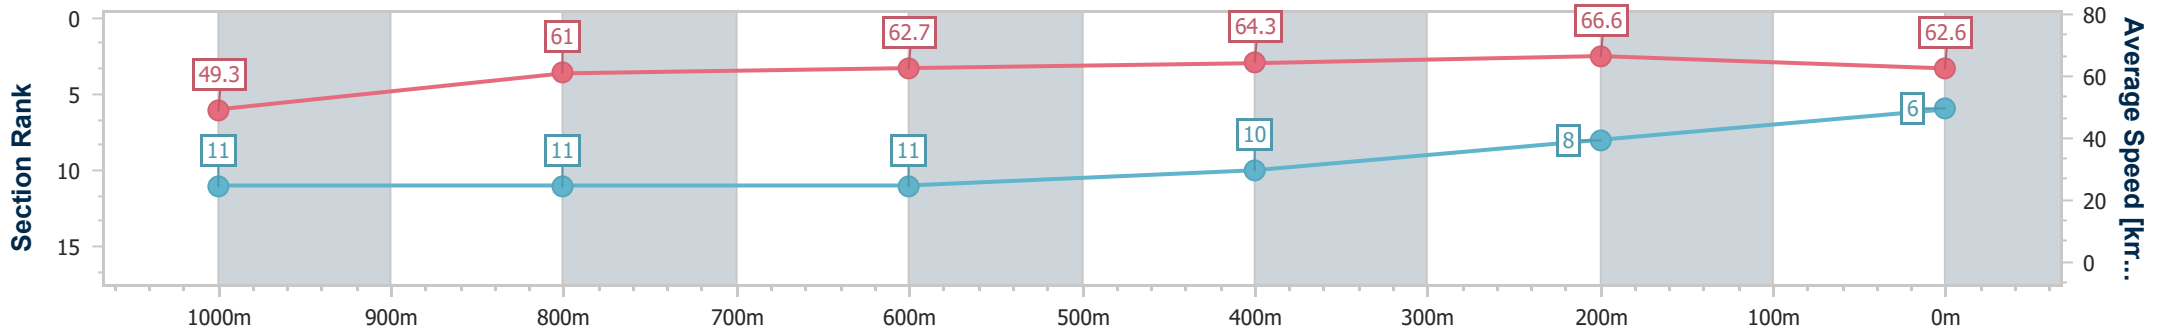

Horse/Jockey Name	Rock The Sunrise
Final Rank	6
Fastest Section Time (Section)	0:10.83 (400m)
Top Speed [km/h] (Section)	67.1 (400m)
Race State	Finished

Eagle Farm QLD Professional
Race 3: SKY RACING Maiden Plate - 1200m
08 January 2025 - 15:23
Track Rating: Good 4, Weather: Fine, Rail Position: +9m Entire

BRISBANE
RACING CLUB

Section	Overall	1000m	800m	600m	400m	200m
Section Times	1:11.47 [6] (0:14.63)	0:56.84 [11] (0:11.88)	0:44.96 [11] (0:11.44)	0:33.52 [11] (0:11.18)	0:22.34 [10] (0:10.83)	0:11.51 [8] (0:11.51)
Average Speed [km/h]	49.3	61.0	62.7	64.3	66.6	62.6
Top Speed [km/h]	63.0	63.3	64.0	67.1	67.1	65.9
Avg. Dist. to Rail [m]	6.1	0.9	0.5	0.7	2.7	4.6
Avg. Stride Freq. [Hz]	2.2	2.2	2.2	2.3	2.3	2.2
Avg. Stride Length [m]	6.3	7.7	7.9	7.9	8.0	7.8

- [ ] Ranking at each section and finish
- -.-.- No data available at this section
- NA No data available