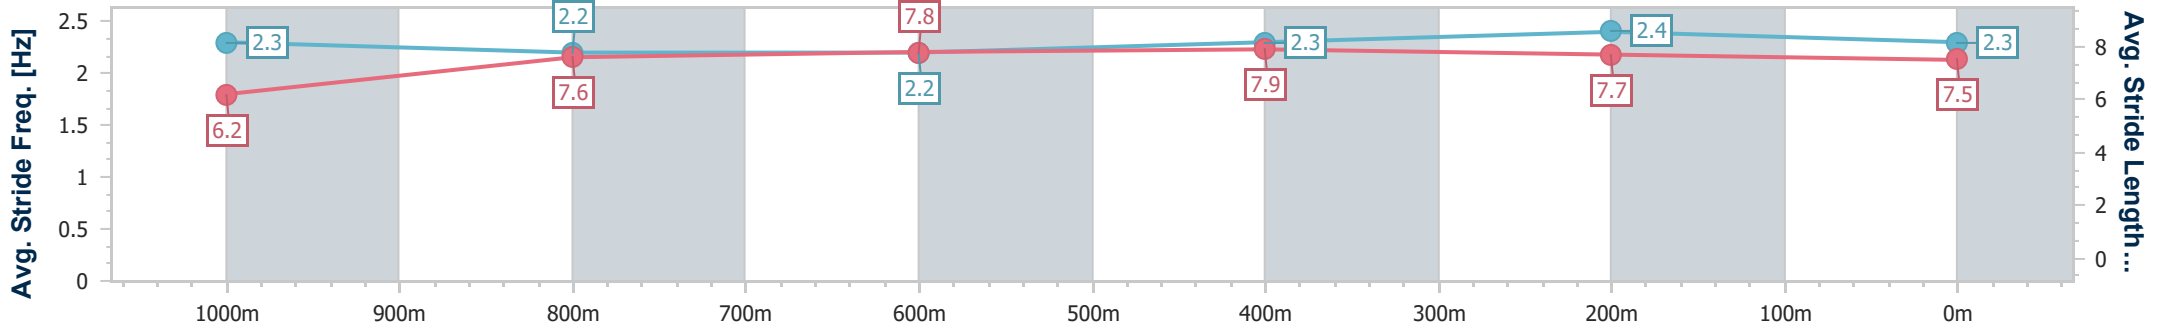

Horse/Jockey Name	Rhuvaal
Final Rank	3
Fastest Section Time (Section)	0:10.86 (400m)
Top Speed [km/h] (Section)	67.8 (400m)
Race State	Finished

Eagle Farm QLD Professional
Race 3: SKY RACING Maiden Plate - 1200m
08 January 2025 - 15:23
Track Rating: Good 4, Weather: Fine, Rail Position: +9m Entire

BRISBANE
RACING CLUB

Section	Overall	1000m	800m	600m	400m	200m
Section Times	1:11.21 [3] (0:14.18)	0:57.03 [7] (0:11.88)	0:45.15 [8] (0:11.59)	0:33.56 [9] (0:11.14)	0:22.42 [8] (0:10.86)	0:11.56 [6] (0:11.56)
Average Speed [km/h]	51.1	61.1	62.6	65.3	66.2	62.3
Top Speed [km/h]	64.6	62.9	64.0	67.7	67.8	65.0
Avg. Dist. to Rail [m]	5.8	2.2	2.0	1.9	5.7	6.5
Avg. Stride Freq. [Hz]	2.3	2.2	2.2	2.3	2.4	2.3
Avg. Stride Length [m]	6.2	7.6	7.8	7.9	7.7	7.5

- [ ] Ranking at each section and finish
- -.-.- No data available at this section
- NA No data available