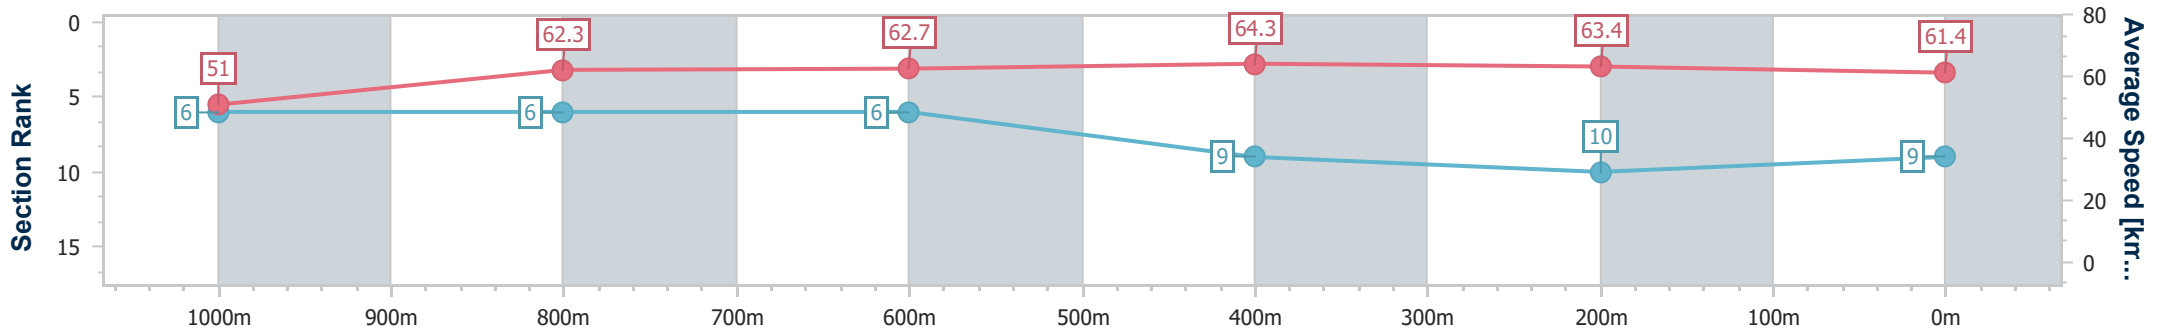

- [] Ranking at each section and finish
- .-.- No data available at this section
- NA No data available

Horse/Jockey Name	Good Philly
Final Rank	9
Fastest Section Time (Section)	0:11.35 (600m)
Top Speed [km/h] (Section)	66.4 (Overall)
Race State	Finished

- [] Ranking at each section and finish
- .-.- No data available at this section
- NA No data available

Horse/Jockey Name	Aspire To Win
Final Rank	10
Fastest Section Time (Section)	0:11.19 (400m)
Top Speed [km/h] (Section)	65.5 (400m)
Race State	Finished