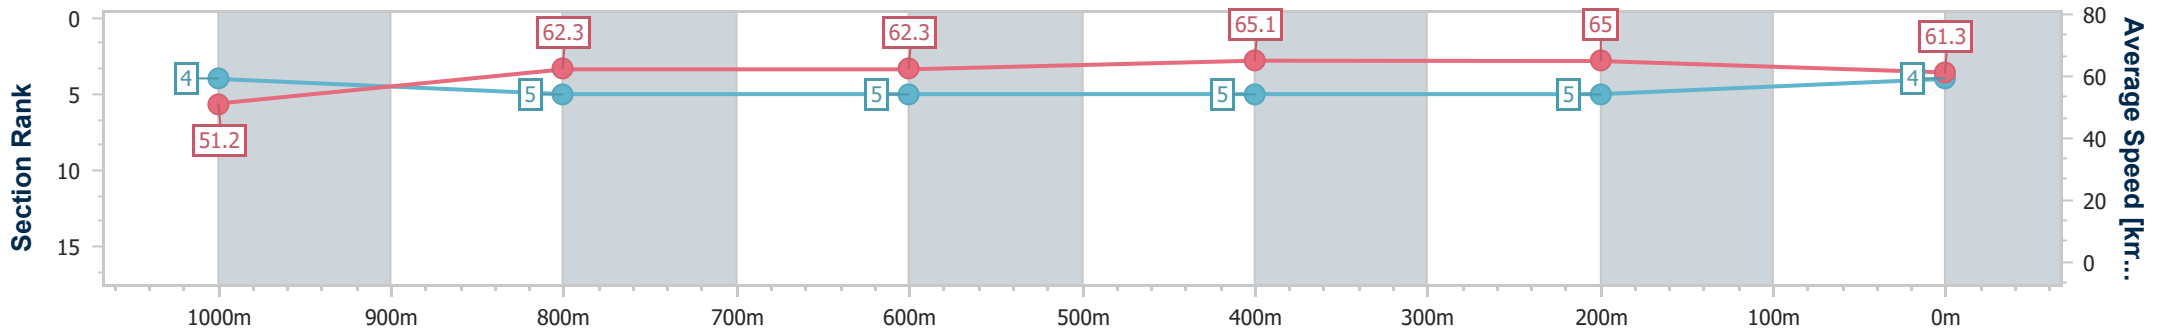

Horse/Jockey Name	Some Style
Final Rank	4
Fastest Section Time (Section)	0:11.06 (400m)
Top Speed [km/h] (Section)	67.3 (600m)
Race State	Finished

Eagle Farm QLD Professional
Race 3: SKY RACING Maiden Plate - 1200m
08 January 2025 - 15:23
Track Rating: Good 4, Weather: Fine, Rail Position: +9m Entire

BRISBANE
RACING CLUB

Section	Overall	1000m	800m	600m	400m	200m
Section Times	1:11.22 [4] (0:14.08)	0:57.14 [4] (0:11.65)	0:45.49 [5] (0:11.59)	0:33.90 [5] (0:11.08)	0:22.82 [5] (0:11.06)	0:11.76 [5] (0:11.76)
Average Speed [km/h]	51.2	62.3	62.3	65.1	65.0	61.3
Top Speed [km/h]	63.8	63.3	63.7	67.3	66.0	64.4
Avg. Dist. to Rail [m]	2.4	1.1	0.9	0.4	1.1	1.4
Avg. Stride Freq. [Hz]	2.4	2.4	2.3	2.4	2.4	2.3
Avg. Stride Length [m]	6.0	7.4	7.4	7.5	7.6	7.3

- [ ] Ranking at each section and finish
- -.-.- No data available at this section
- NA No data available