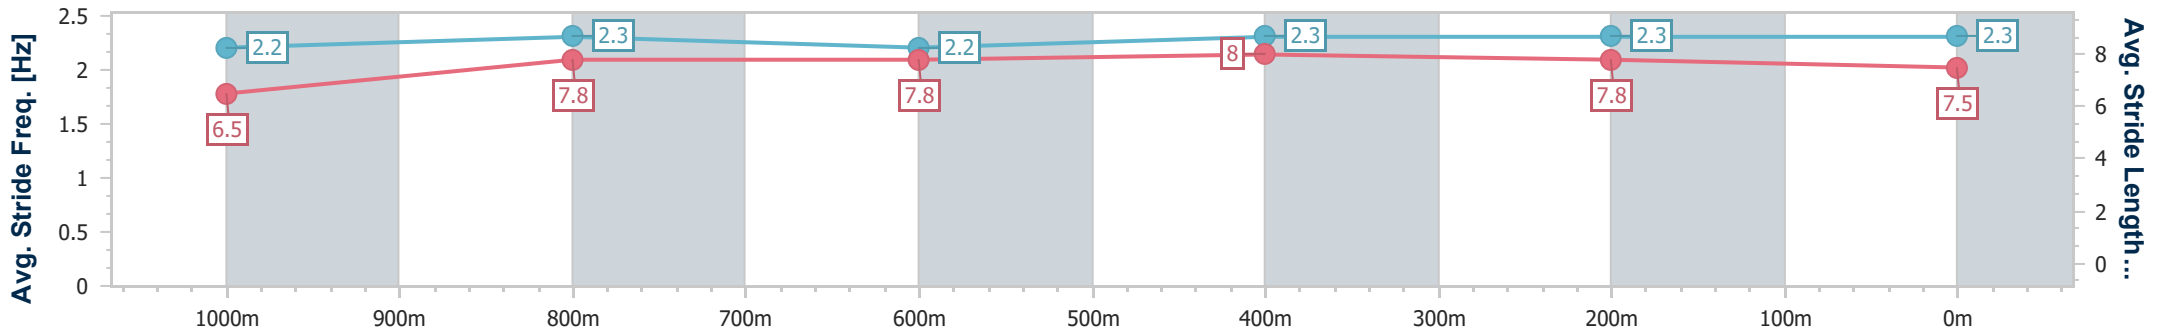

Horse/Jockey Name	Headhunter
Final Rank	2
Fastest Section Time (Section)	0:11.01 (600m)
Top Speed [km/h] (Section)	66.3 (600m)
Race State	Finished

Eagle Farm QLD Professional
Race 3: SKY RACING Maiden Plate - 1200m
08 January 2025 - 15:23
Track Rating: Good 4, Weather: Fine, Rail Position: +9m Entire

BRISBANE
RACING CLUB

Section	Overall	1000m	800m	600m	400m	200m
Section Times	1:10.79 [2] (0:13.92)	0:56.87 [3] (0:11.47)	0:45.40 [2] (0:11.48)	0:33.92 [3] (0:11.01)	0:22.91 [3] (0:11.09)	0:11.82 [3] (0:11.82)
Average Speed [km/h]	51.8	63.1	62.6	65.7	64.8	61.1
Top Speed [km/h]	65.2	63.8	64.3	66.3	65.9	64.3
Avg. Dist. to Rail [m]	4.5	0.6	0.1	0.6	1.4	0.5
Avg. Stride Freq. [Hz]	2.2	2.3	2.2	2.3	2.3	2.3
Avg. Stride Length [m]	6.5	7.8	7.8	8.0	7.8	7.5

- [ ] Ranking at each section and finish
- -.-.- No data available at this section
- NA No data available