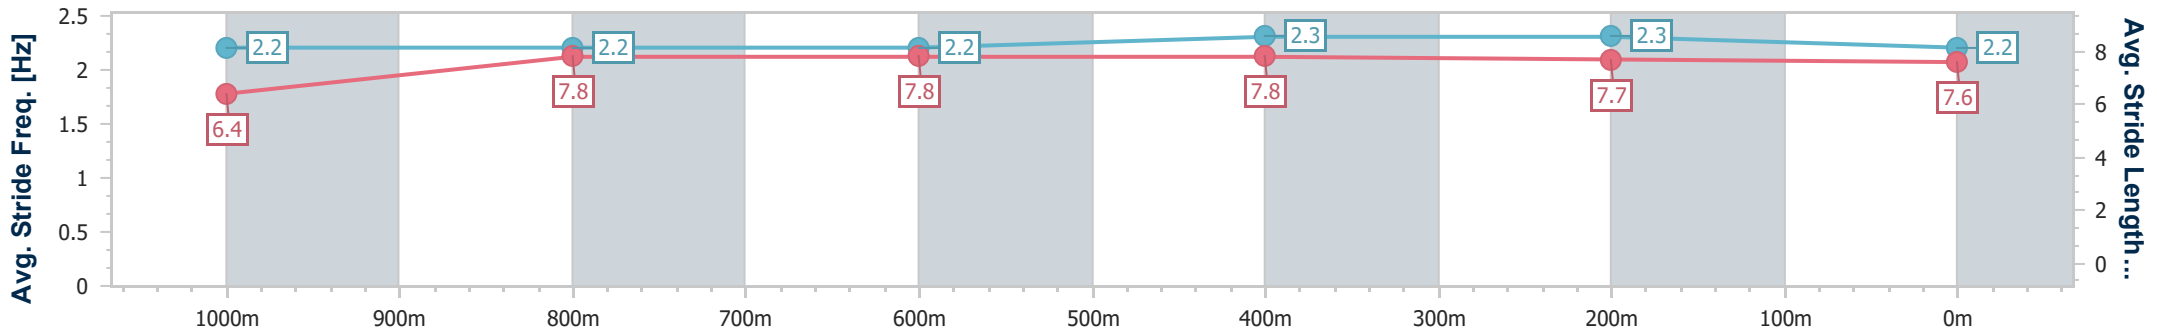

- [] Ranking at each section and finish
- .-.- No data available at this section
- NA No data available

Horse/Jockey Name	Good Philly
Final Rank	9
Fastest Section Time (Section)	0:11.35 (600m)
Top Speed [km/h] (Section)	66.4 (Overall)
Race State	Finished

Eagle Farm QLD Professional
 Race 3: SKY RACING Maiden Plate - 1200m
 08 January 2025 - 15:23
 Track Rating: Good 4, Weather: Fine, Rail Position: +9m Entire

BRISBANE
RACING CLUB

Section	Overall	1000m	800m	600m	400m	200m
Section Times	1:11.91 [9] (0:14.17)	0:57.74 [6] (0:11.69)	0:46.05 [6] (0:11.60)	0:34.45 [6] (0:11.35)	0:23.10 [9] (0:11.36)	0:11.74 [10] (0:11.74)
Average Speed [km/h]	51.0	62.3	62.7	64.3	63.4	61.4
Top Speed [km/h]	66.4	64.5	63.8	65.4	64.0	63.1
Avg. Dist. to Rail [m]	7.8	2.4	2.4	3.0	5.0	2.6
Avg. Stride Freq. [Hz]	2.2	2.2	2.2	2.3	2.3	2.2
Avg. Stride Length [m]	6.4	7.8	7.8	7.8	7.7	7.6