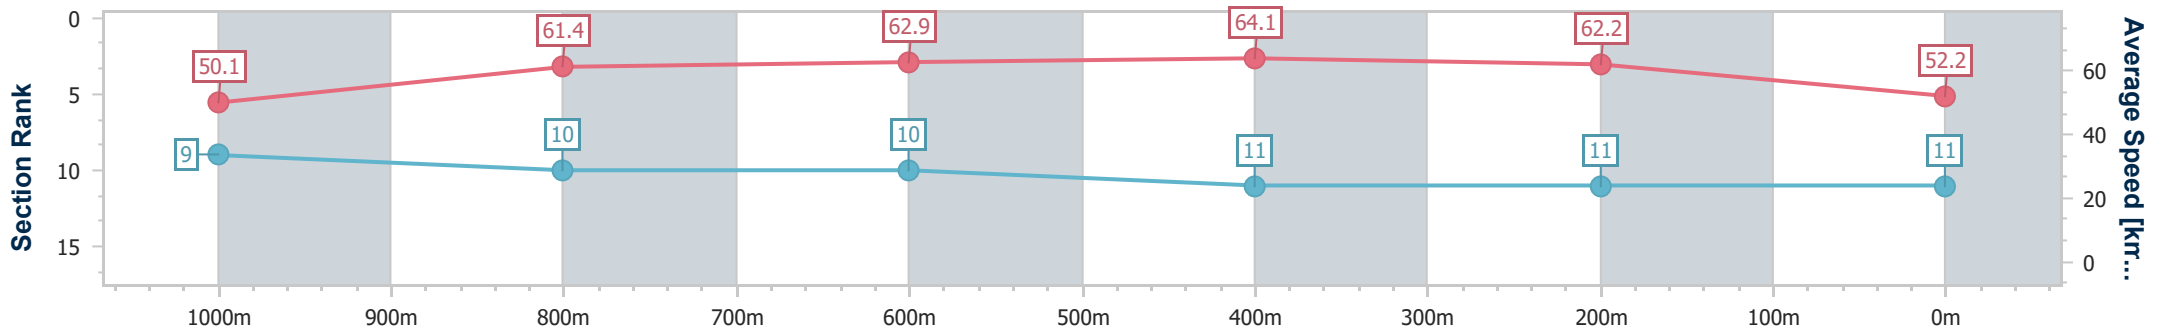

Horse/Jockey Name	Pontypridd
Final Rank	11
Fastest Section Time (Section)	0:11.39 (600m)
Top Speed [km/h] (Section)	65.1 (600m)
Race State	Finished

Eagle Farm QLD Professional
Race 3: SKY RACING Maiden Plate - 1200m
08 January 2025 - 15:23
Track Rating: Good 4, Weather: Fine, Rail Position: +9m Entire

BRISBANE
RACING CLUB

Section	Overall	1000m	800m	600m	400m	200m
Section Times	1:14.54 [11] (0:14.39)	1:00.15 [9] (0:11.87)	0:48.28 [10] (0:11.51)	0:36.77 [10] (0:11.39)	0:25.38 [11] (0:11.59)	0:13.79 [11] (0:13.79)
Average Speed [km/h]	50.1	61.4	62.9	64.1	62.2	52.2
Top Speed [km/h]	63.7	63.4	64.8	65.1	64.2	60.5
Avg. Dist. to Rail [m]	2.8	2.3	1.8	2.9	5.4	3.5
Avg. Stride Freq. [Hz]	2.3	2.3	2.4	2.4	2.4	2.2
Avg. Stride Length [m]	6.2	7.3	7.4	7.5	7.3	6.6

- [ ] Ranking at each section and finish
- -.-.- No data available at this section
- NA No data available