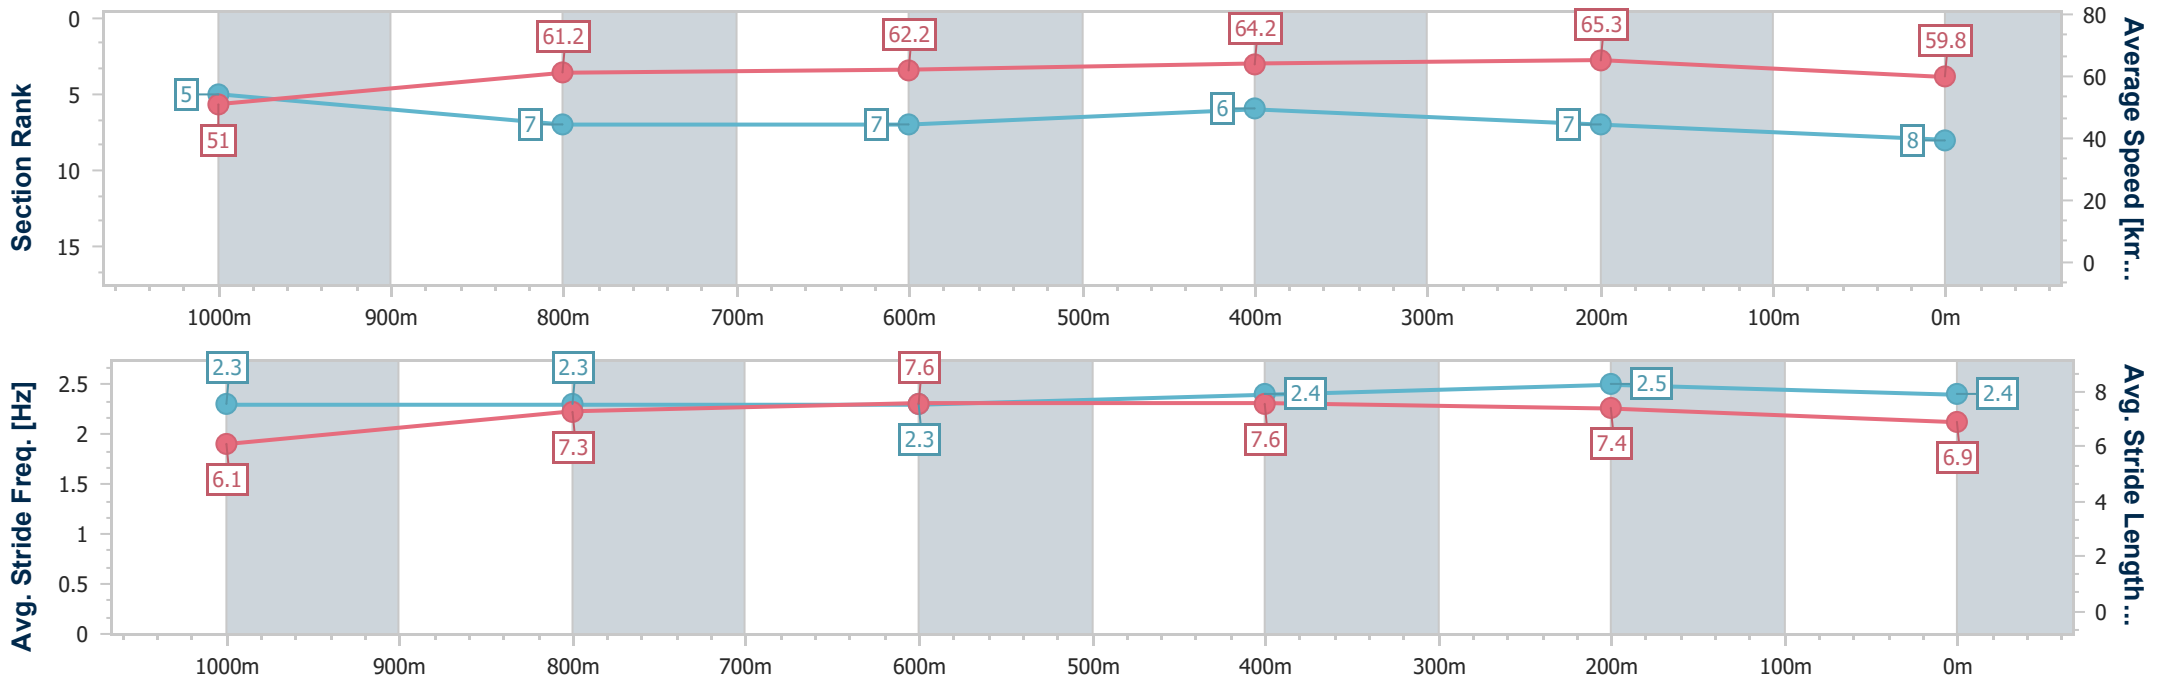

Eagle Farm QLD Professional
 Race 3: SKY RACING Maiden Plate - 1200m
 08 January 2025 - 15:23
 Track Rating: Good 4, Weather: Fine, Rail Position: +9m Entire

BRISBANE
RACING CLUB

Section	Overall	1000m	800m	600m	400m	200m
Section Times	1:11.48 [7] (0:13.90)	0:57.58 [2] (0:11.50)	0:46.08 [3] (0:11.31)	0:34.77 [2] (0:11.00)	0:23.77 [2] (0:11.23)	0:12.54 [2] (0:12.54)
Average Speed [km/h]	52.0	62.7	63.3	65.9	64.2	57.5
Top Speed [km/h]	64.8	65.6	64.4	67.3	66.0	61.2
Avg. Dist. to Rail [m]	3.4	0.4	1.1	1.5	1.5	1.9
Avg. Stride Freq. [Hz]	2.2	2.3	2.3	2.4	2.3	2.2
Avg. Stride Length [m]	6.2	7.6	7.7	7.8	7.6	7.1

- [] Ranking at each section and finish
- .-.- No data available at this section
- NA No data available

Horse/Jockey Name	What Artists Do
Final Rank	8
Fastest Section Time (Section)	0:11.02 (400m)
Top Speed [km/h] (Section)	66.6 (400m)
Race State	Finished

Eagle Farm QLD Professional
 Race 3: SKY RACING Maiden Plate - 1200m
 08 January 2025 - 15:23
 Track Rating: Good 4, Weather: Fine, Rail Position: +9m Entire

BRISBANE
RACING CLUB

Section	Overall	1000m	800m	600m	400m	200m
Section Times	1:11.72 [8] (0:14.11)	0:57.61 [5] (0:11.80)	0:45.81 [7] (0:11.58)	0:34.23 [7] (0:11.16)	0:23.07 [6] (0:11.02)	0:12.05 [7] (0:12.05)
Average Speed [km/h]	51.0	61.2	62.2	64.2	65.3	59.8
Top Speed [km/h]	64.9	62.7	63.0	65.8	66.6	63.7
Avg. Dist. to Rail [m]	3.0	0.5	0.5	0.9	2.7	4.7
Avg. Stride Freq. [Hz]	2.3	2.3	2.3	2.4	2.5	2.4
Avg. Stride Length [m]	6.1	7.3	7.6	7.6	7.4	6.9