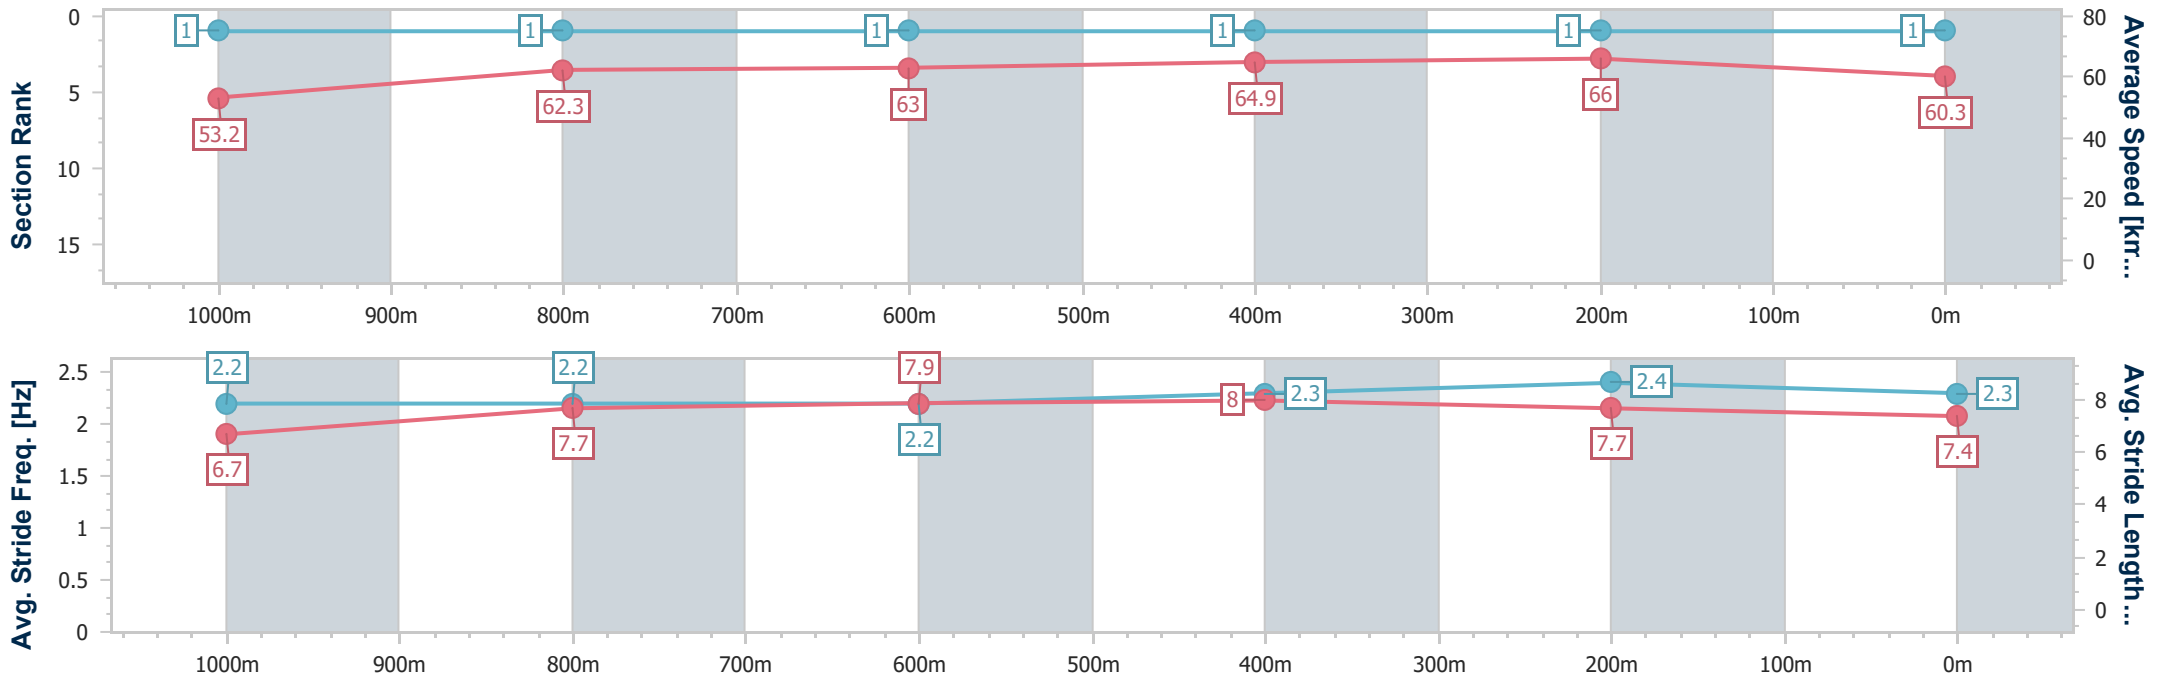

SCN Saddle cloth number
 DNF Did not finish
 DNT Did not track

Horse/Jockey Name	Ecclestone
Final Rank	1
Fastest Section Time (Section)	0:10.89 (400m)
Top Speed [km/h] (Section)	67.8 (400m)
Race State	Finished

Eagle Farm QLD Professional
 Race 3: SKY RACING Maiden Plate - 1200m
 08 January 2025 - 15:23
 Track Rating: Good 4, Weather: Fine, Rail Position: +9m Entire

BRISBANE
 RACING CLUB

Section	Overall	1000m	800m	600m	400m	200m
Section Times	1:10.43 [1] (0:13.58)	0:56.85 [1] (0:11.56)	0:45.29 [1] (0:11.39)	0:33.90 [1] (0:11.03)	0:22.87 [1] (0:10.89)	0:11.98 [1] (0:11.98)
Average Speed [km/h]	53.2	62.3	63.0	64.9	66.0	60.3
Top Speed [km/h]	65.3	63.8	64.0	65.6	67.8	63.9
Avg. Dist. to Rail [m]	6.5	0.4	0.8	1.0	0.1	0.4
Avg. Stride Freq. [Hz]	2.2	2.2	2.2	2.3	2.4	2.3
Avg. Stride Length [m]	6.7	7.7	7.9	8.0	7.7	7.4