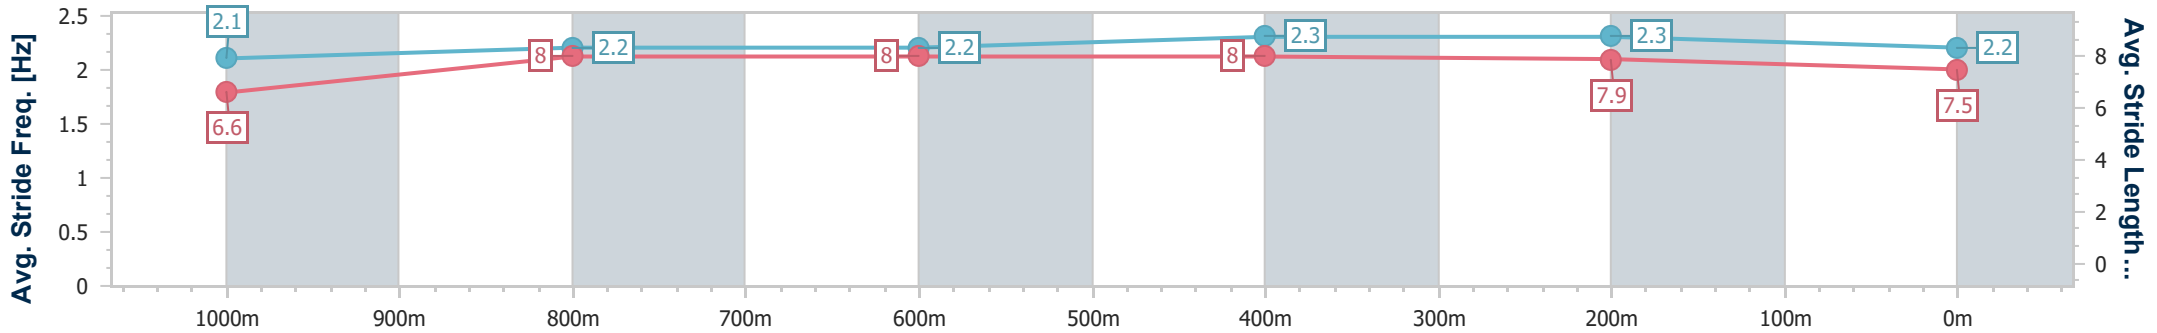

Horse/Jockey Name	Cheerful Cat
Final Rank	5
Fastest Section Time (Section)	0:11.12 (600m)
Top Speed [km/h] (Section)	67.4 (Overall)
Race State	Finished

Eagle Farm QLD Professional
Race 3: SKY RACING Maiden Plate - 1200m
08 January 2025 - 15:23
Track Rating: Good 4, Weather: Fine, Rail Position: +9m Entire

BRISBANE
RACING CLUB

Section	Overall	1000m	800m	600m	400m	200m
Section Times	1:11.41 [5] (0:14.22)	0:57.19 [8] (0:11.42)	0:45.77 [4] (0:11.41)	0:34.36 [4] (0:11.12)	0:23.24 [4] (0:11.22)	0:12.02 [4]
Average Speed [km/h]	50.9	63.1	63.1	64.8	64.3	59.9
Top Speed [km/h]	67.4	65.1	64.3	66.1	66.1	63.1
Avg. Dist. to Rail [m]	4.1	0.6	0.4	1.0	2.7	3.1
Avg. Stride Freq. [Hz]	2.1	2.2	2.2	2.3	2.3	2.2
Avg. Stride Length [m]	6.6	8.0	8.0	8.0	7.9	7.5

- [ ] Ranking at each section and finish
- -.-.- No data available at this section
- NA No data available