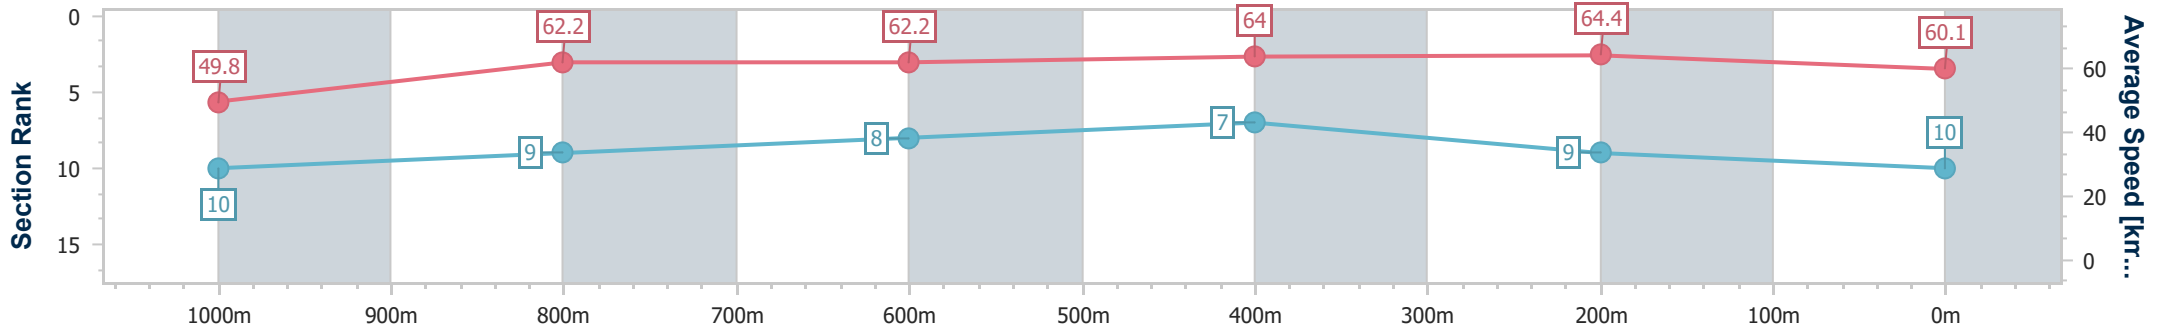

Horse/Jockey Name	Aspire To Win
Final Rank	10
Fastest Section Time (Section)	0:11.19 (400m)
Top Speed [km/h] (Section)	65.5 (400m)
Race State	Finished

Eagle Farm QLD Professional
Race 3: SKY RACING Maiden Plate - 1200m
08 January 2025 - 15:23
Track Rating: Good 4, Weather: Fine, Rail Position: +9m Entire

BRISBANE
RACING CLUB

Section	Overall	1000m	800m	600m	400m	200m
Section Times	1:11.94 [10] (0:14.47)	0:57.47 [10] (0:11.62)	0:45.85 [9] (0:11.50)	0:34.35 [8] (0:11.20)	0:23.15 [7] (0:11.19)	0:11.96 [9] (0:11.96)
Average Speed [km/h]	49.8	62.2	62.2	64.0	64.4	60.1
Top Speed [km/h]	64.4	63.4	63.9	65.3	65.5	62.8
Avg. Dist. to Rail [m]	1.7	0.4	0.7	1.0	1.2	1.7
Avg. Stride Freq. [Hz]	2.2	2.3	2.2	2.3	2.3	2.2
Avg. Stride Length [m]	6.3	7.6	7.8	7.8	7.9	7.5

- [ ] Ranking at each section and finish
- -.-.- No data available at this section
- NA No data available