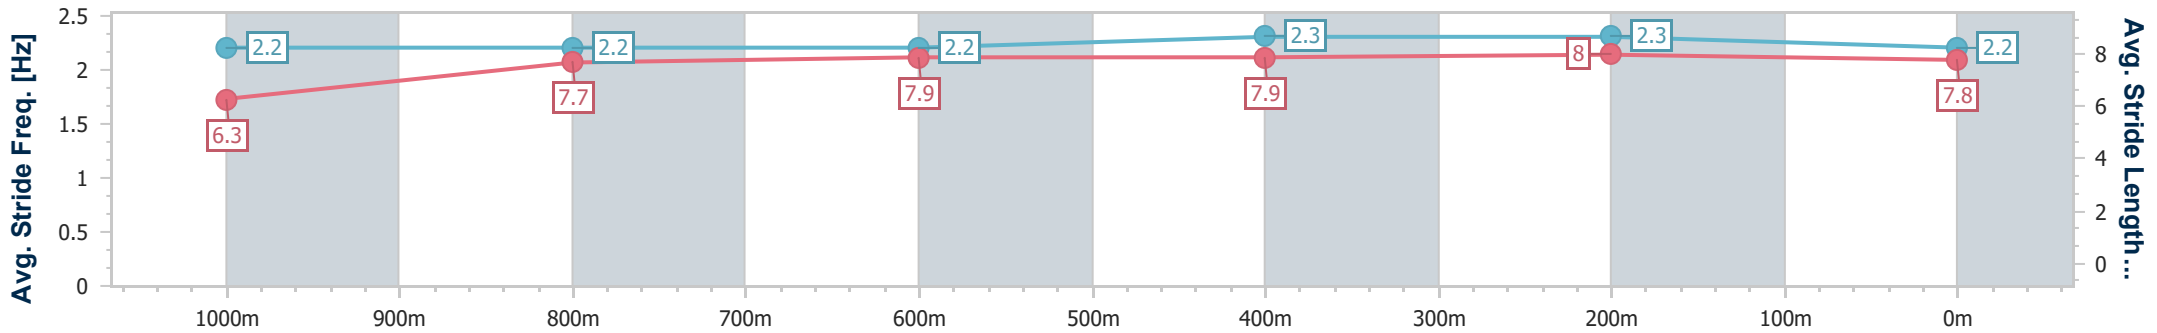

- [] Ranking at each section and finish
- .-.- No data available at this section
- NA No data available

Horse/Jockey Name	Rock The Sunrise
Final Rank	6
Fastest Section Time (Section)	0:10.83 (400m)
Top Speed [km/h] (Section)	67.1 (400m)
Race State	Finished

Eagle Farm QLD Professional
 Race 3: SKY RACING Maiden Plate - 1200m
 08 January 2025 - 15:23
 Track Rating: Good 4, Weather: Fine, Rail Position: +9m Entire

BRISBANE
RACING CLUB

Section	Overall	1000m	800m	600m	400m	200m
Section Times	1:11.47 [6] (0:14.63)	0:56.84 [11] (0:11.88)	0:44.96 [11] (0:11.44)	0:33.52 [11] (0:11.18)	0:22.34 [10] (0:10.83)	0:11.51 [8] (0:11.51)
Average Speed [km/h]	49.3	61.0	62.7	64.3	66.6	62.6
Top Speed [km/h]	63.0	63.3	64.0	67.1	67.1	65.9
Avg. Dist. to Rail [m]	6.1	0.9	0.5	0.7	2.7	4.6
Avg. Stride Freq. [Hz]	2.2	2.2	2.2	2.3	2.3	2.2
Avg. Stride Length [m]	6.3	7.7	7.9	7.9	8.0	7.8