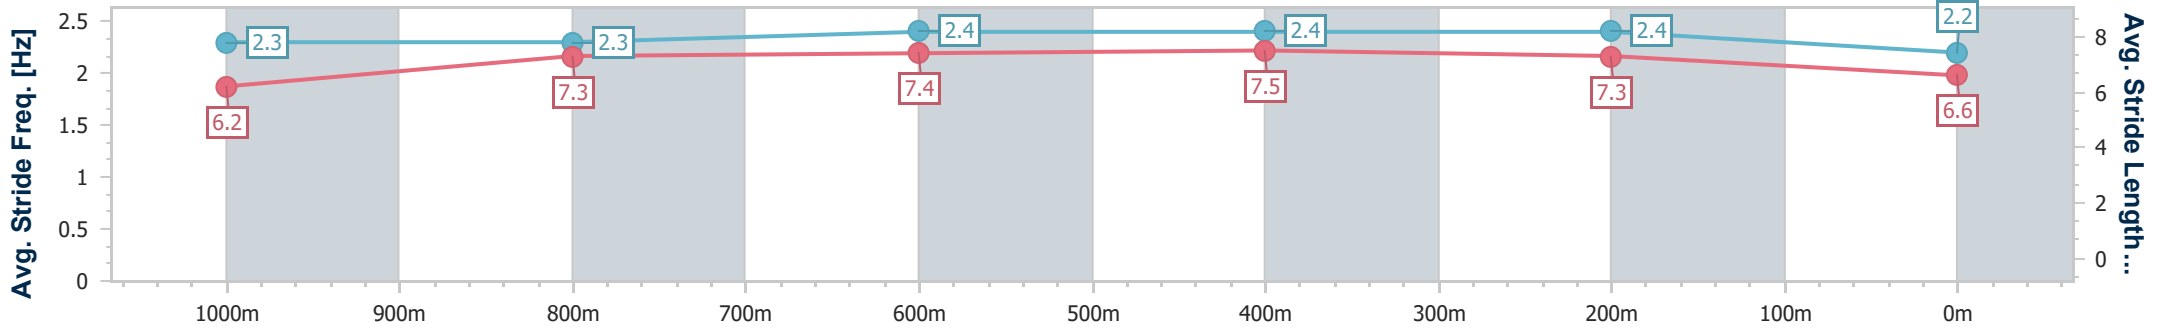

Eagle Farm QLD Professional
 Race 3: SKY RACING Maiden Plate - 1200m
 08 January 2025 - 15:23
 Track Rating: Good 4, Weather: Fine, Rail Position: +9m Entire

BRISBANE
RACING CLUB

Section	Overall	1000m	800m	600m	400m	200m
Section Times	1:11.94 [10] (0:14.47)	0:57.47 [10] (0:11.62)	0:45.85 [9] (0:11.50)	0:34.35 [8] (0:11.20)	0:23.15 [7] (0:11.19)	0:11.96 [9] (0:11.96)
Average Speed [km/h]	49.8	62.2	62.2	64.0	64.4	60.1
Top Speed [km/h]	64.4	63.4	63.9	65.3	65.5	62.8
Avg. Dist. to Rail [m]	1.7	0.4	0.7	1.0	1.2	1.7
Avg. Stride Freq. [Hz]	2.2	2.3	2.2	2.3	2.3	2.2
Avg. Stride Length [m]	6.3	7.6	7.8	7.8	7.9	7.5

- [] Ranking at each section and finish
- .-.- No data available at this section
- NA No data available

Horse/Jockey Name	Pontypridd
Final Rank	11
Fastest Section Time (Section)	0:11.39 (600m)
Top Speed [km/h] (Section)	65.1 (600m)
Race State	Finished

Eagle Farm QLD Professional
 Race 3: SKY RACING Maiden Plate - 1200m
 08 January 2025 - 15:23
 Track Rating: Good 4, Weather: Fine, Rail Position: +9m Entire

BRISBANE
RACING CLUB

Section	Overall	1000m	800m	600m	400m	200m
Section Times	1:14.54 [11] (0:14.39)	1:00.15 [9] (0:11.87)	0:48.28 [10] (0:11.51)	0:36.77 [10] (0:11.39)	0:25.38 [11] (0:11.59)	0:13.79 [11] (0:13.79)
Average Speed [km/h]	50.1	61.4	62.9	64.1	62.2	52.2
Top Speed [km/h]	63.7	63.4	64.8	65.1	64.2	60.5
Avg. Dist. to Rail [m]	2.8	2.3	1.8	2.9	5.4	3.5
Avg. Stride Freq. [Hz]	2.3	2.3	2.4	2.4	2.4	2.2
Avg. Stride Length [m]	6.2	7.3	7.4	7.5	7.3	6.6