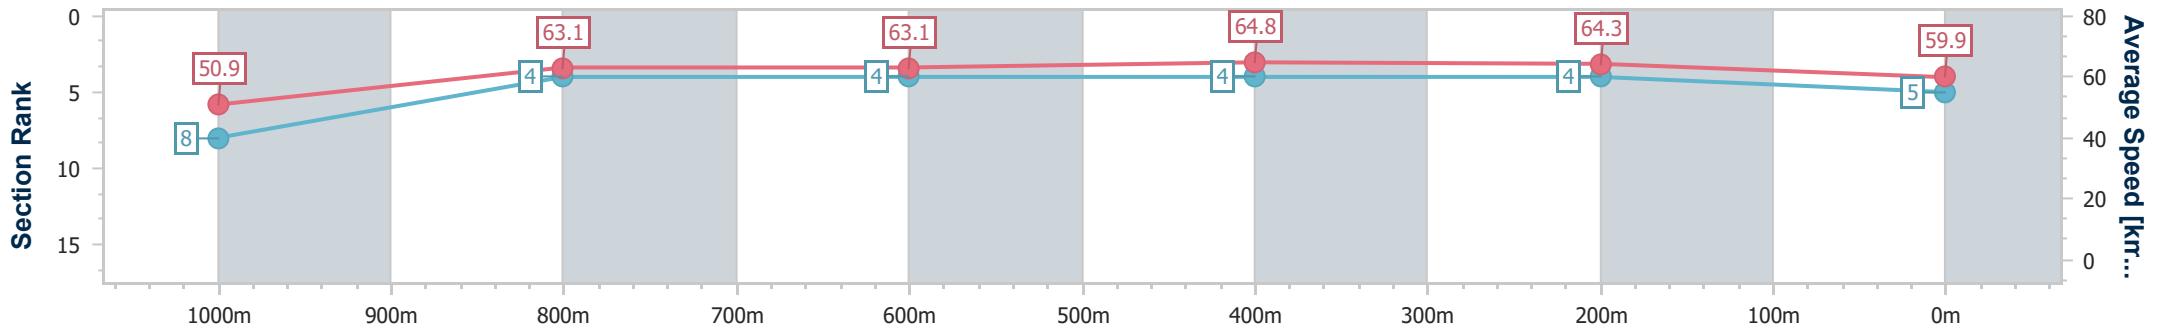

Horse/Jockey Name	Cheerful Cat
Final Rank	5
Fastest Section Time (Section)	0:11.12 (600m)
Top Speed [km/h] (Section)	67.4 (Overall)
Race State	Finished

Eagle Farm QLD Professional
Race 3: SKY RACING Maiden Plate - 1200m
08 January 2025 - 15:23
Track Rating: Good 4, Weather: Fine, Rail Position: +9m Entire

BRISBANE
RACING CLUB

Section	Overall	1000m	800m	600m	400m	200m
Section Times	1:11.41 [5] (0:14.22)	0:57.19 [8] (0:11.42)	0:45.77 [4] (0:11.41)	0:34.36 [4] (0:11.12)	0:23.24 [4] (0:11.22)	0:12.02 [4]
Average Speed [km/h]	50.9	63.1	63.1	64.8	64.3	59.9
Top Speed [km/h]	67.4	65.1	64.3	66.1	66.1	63.1
Avg. Dist. to Rail [m]	4.1	0.6	0.4	1.0	2.7	3.1
Avg. Stride Freq. [Hz]	2.1	2.2	2.2	2.3	2.3	2.2
Avg. Stride Length [m]	6.6	8.0	8.0	8.0	7.9	7.5

- [ ] Ranking at each section and finish
- -.-.- No data available at this section
- NA No data available