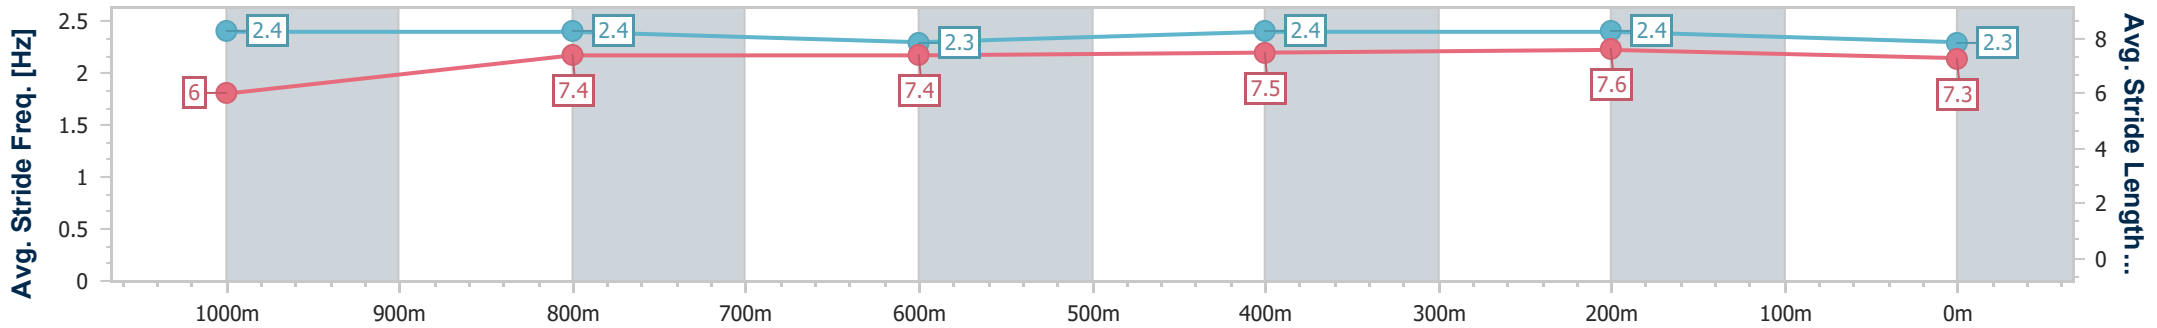

Horse/Jockey Name	Some Style
Final Rank	4
Fastest Section Time (Section)	0:11.06 (400m)
Top Speed [km/h] (Section)	67.3 (600m)
Race State	Finished

Eagle Farm QLD Professional
Race 3: SKY RACING Maiden Plate - 1200m
08 January 2025 - 15:23
Track Rating: Good 4, Weather: Fine, Rail Position: +9m Entire

BRISBANE
RACING CLUB

Section	Overall	1000m	800m	600m	400m	200m
Section Times	1:11.22 [4] (0:14.08)	0:57.14 [4] (0:11.65)	0:45.49 [5] (0:11.59)	0:33.90 [5] (0:11.08)	0:22.82 [5] (0:11.06)	0:11.76 [5] (0:11.76)
Average Speed [km/h]	51.2	62.3	62.3	65.1	65.0	61.3
Top Speed [km/h]	63.8	63.3	63.7	67.3	66.0	64.4
Avg. Dist. to Rail [m]	2.4	1.1	0.9	0.4	1.1	1.4
Avg. Stride Freq. [Hz]	2.4	2.4	2.3	2.4	2.4	2.3
Avg. Stride Length [m]	6.0	7.4	7.4	7.5	7.6	7.3

- [ ] Ranking at each section and finish
- -.-.- No data available at this section
- NA No data available