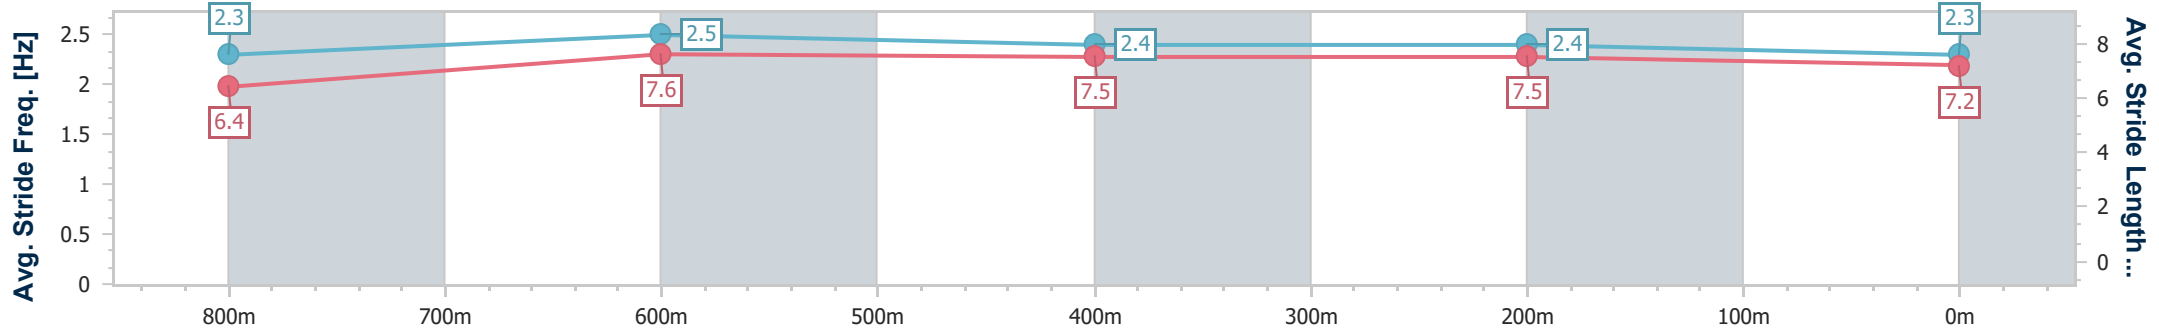

Horse/Jockey Name	Bold As Brass
Final Rank	4
Fastest Section Time (Section)	0:10.73 (800m)
Top Speed [km/h] (Section)	69.0 (800m)
Race State	Finished

Sunshine Coast Poly Track QLD Professional
Race 1: TRAVIS SCHULTZ & PARTNERS Maiden Handicap - 1000m

12 January 2025 - 12:25

Track Rating: Synthetic, Weather: Overcast, Rail Position: True

Section	Overall	800m	600m	400m	200m
Section Times	0:59.17 [4] (0:13.59)	0:45.58 [5] (0:10.73)	0:34.85 [3] (0:11.40)	0:23.45 [2] (0:11.33)	0:12.12 [3] (0:12.12)
Average Speed [km/h]	53.3	67.7	65.1	63.9	59.4
Top Speed [km/h]	66.6	69.0	66.5	64.8	62.1
Avg. Dist. to Rail [m]	4.7	1.6	4.2	5.8	5.8
Avg. Stride Freq. [Hz]	2.3	2.5	2.4	2.4	2.3
Avg. Stride Length [m]	6.4	7.6	7.5	7.5	7.2

- [ ] Ranking at each section and finish
- -.-.- No data available at this section
- NA No data available