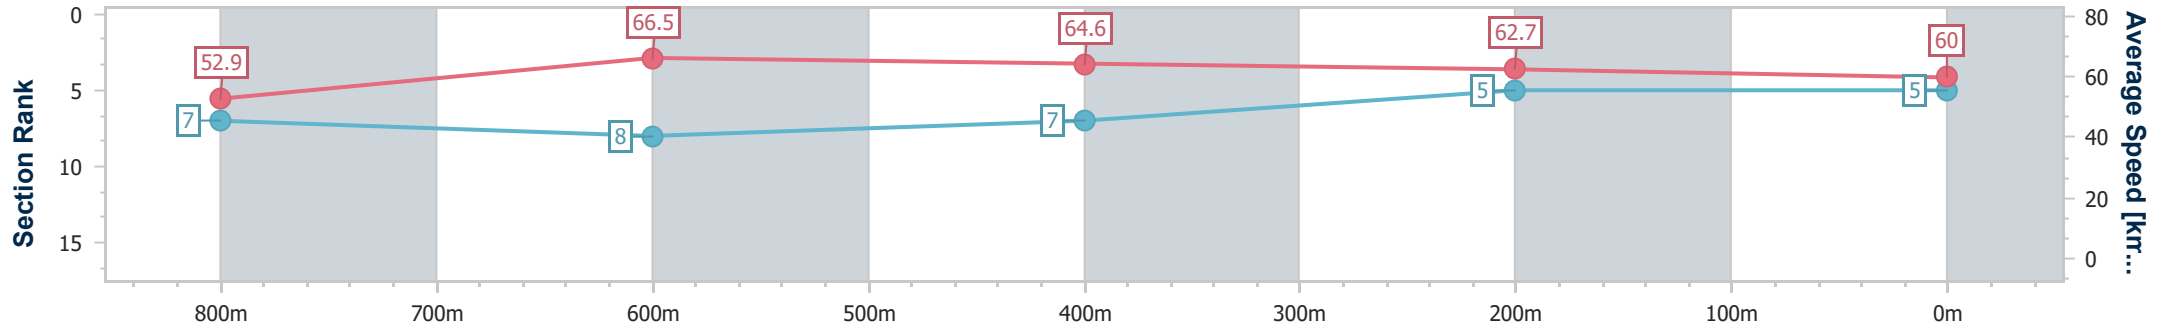

Horse/Jockey Name	Rubos
Final Rank	5
Fastest Section Time (Section)	0:11.07 (800m)
Top Speed [km/h] (Section)	68.6 (800m)
Race State	Finished

Sunshine Coast Poly Track QLD Professional
Race 1: TRAVIS SCHULTZ & PARTNERS Maiden Handicap - 1000m

12 January 2025 - 12:25

Track Rating: Synthetic, Weather: Overcast, Rail Position: True

Section	Overall	800m	600m	400m	200m
Section Times	0:59.66 [5] (0:13.66)	0:46.00 [7] (0:11.07)	0:34.93 [8] (0:11.44)	0:23.49 [7] (0:11.48)	0:12.01 [5] (0:12.01)
Average Speed [km/h]	52.9	66.5	64.6	62.7	60.0
Top Speed [km/h]	66.4	68.6	66.9	63.3	63.3
Avg. Dist. to Rail [m]	6.2	3.0	3.3	7.0	6.9
Avg. Stride Freq. [Hz]	2.4	2.5	2.5	2.5	2.4
Avg. Stride Length [m]	6.1	7.3	7.2	7.0	7.0

- [ ] Ranking at each section and finish
- -.-.- No data available at this section
- NA No data available