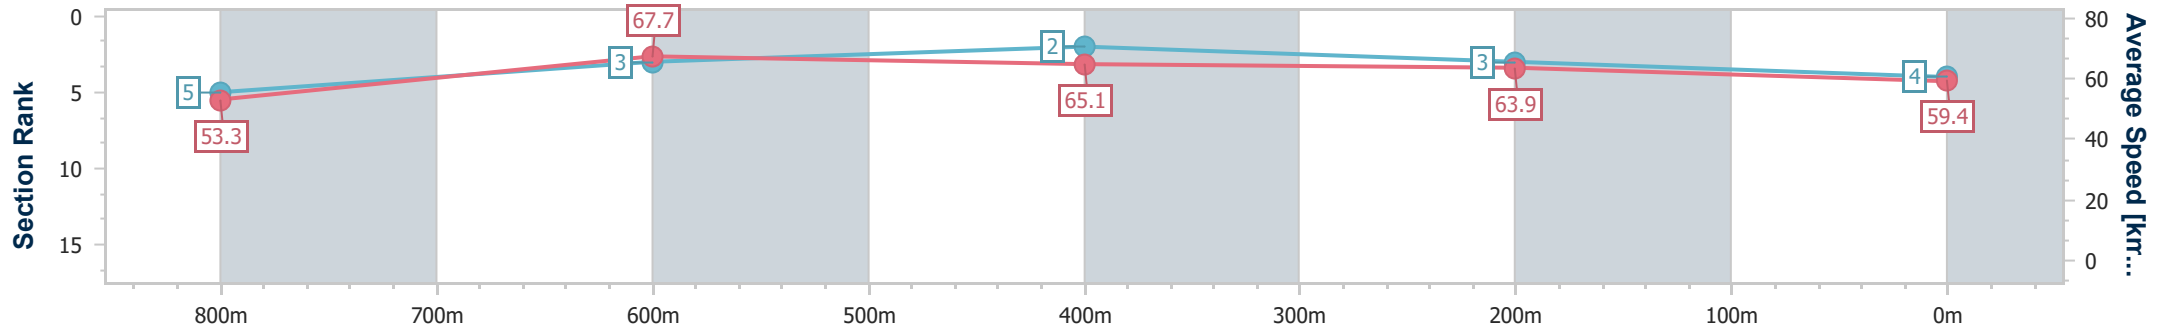

Horse/Jockey Name	Bold As Brass
Final Rank	4
Fastest Section Time (Section)	0:10.73 (800m)
Top Speed [km/h] (Section)	69.0 (800m)
Race State	Finished

Sunshine Coast Poly Track QLD Professional
Race 1: TRAVIS SCHULTZ & PARTNERS Maiden Handicap - 1000m

12 January 2025 - 12:25

Track Rating: Synthetic, Weather: Overcast, Rail Position: True

Section	Overall	800m	600m	400m	200m
Section Times	0:59.17 [4] (0:13.59)	0:45.58 [5] (0:10.73)	0:34.85 [3] (0:11.40)	0:23.45 [2] (0:11.33)	0:12.12 [3] (0:12.12)
Average Speed [km/h]	53.3	67.7	65.1	63.9	59.4
Top Speed [km/h]	66.6	69.0	66.5	64.8	62.1
Avg. Dist. to Rail [m]	4.7	1.6	4.2	5.8	5.8
Avg. Stride Freq. [Hz]	2.3	2.5	2.4	2.4	2.3
Avg. Stride Length [m]	6.4	7.6	7.5	7.5	7.2

- [ ] Ranking at each section and finish
- -.-.- No data available at this section
- NA No data available