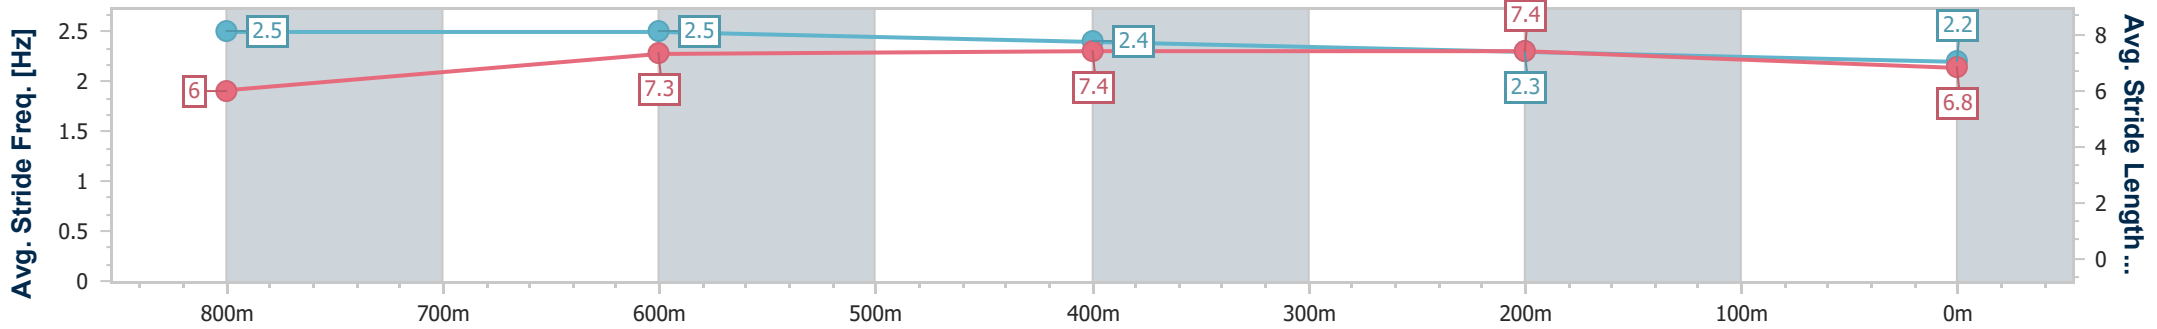

Sunshine Coast Poly Track QLD Professional
 Race 1: TRAVIS SCHULTZ & PARTNERS Maiden Handicap - 1000m

12 January 2025 - 12:25

Track Rating: Synthetic, Weather: Overcast, Rail Position: True

Section	Overall	800m	600m	400m	200m
Section Times	1:00.48 [7] (0:13.79)	0:46.69 [8] (0:10.86)	0:35.83 [7] (0:11.53)	0:24.30 [8] (0:11.70)	0:12.60 [7] (0:12.60)
Average Speed [km/h]	52.3	66.7	63.1	61.7	57.3
Top Speed [km/h]	66.9	68.0	66.4	63.3	59.9
Avg. Dist. to Rail [m]	3.0	0.8	0.9	1.4	2.6
Avg. Stride Freq. [Hz]	2.3	2.5	2.4	2.3	2.3
Avg. Stride Length [m]	6.1	7.5	7.4	7.3	7.0

- [] Ranking at each section and finish
- .-.- No data available at this section
- NA No data available

Horse/Jockey Name	Hostwin Erico
Final Rank	8
Fastest Section Time (Section)	0:11.05 (800m)
Top Speed [km/h] (Section)	69.5 (Overall)
Race State	Finished

Sunshine Coast Poly Track QLD Professional
Race 1: TRAVIS SCHULTZ & PARTNERS Maiden Handicap - 1000m

12 January 2025 - 12:25

Track Rating: Synthetic, Weather: Overcast, Rail Position: True

Section	Overall	800m	600m	400m	200m
Section Times	1:01.31 [8] (0:13.38)	0:47.93 [2] (0:11.05)	0:36.88 [4] (0:11.50)	0:25.38 [4] (0:11.96)	0:13.42 [8] (0:13.42)
Average Speed [km/h]	53.9	66.5	63.7	60.4	53.5
Top Speed [km/h]	69.5	69.4	66.2	62.4	57.3
Avg. Dist. to Rail [m]	1.6	2.0	2.3	3.6	4.9
Avg. Stride Freq. [Hz]	2.5	2.5	2.4	2.3	2.2
Avg. Stride Length [m]	6.0	7.3	7.4	7.4	6.8

- [] Ranking at each section and finish
- .-.- No data available at this section
- NA No data available