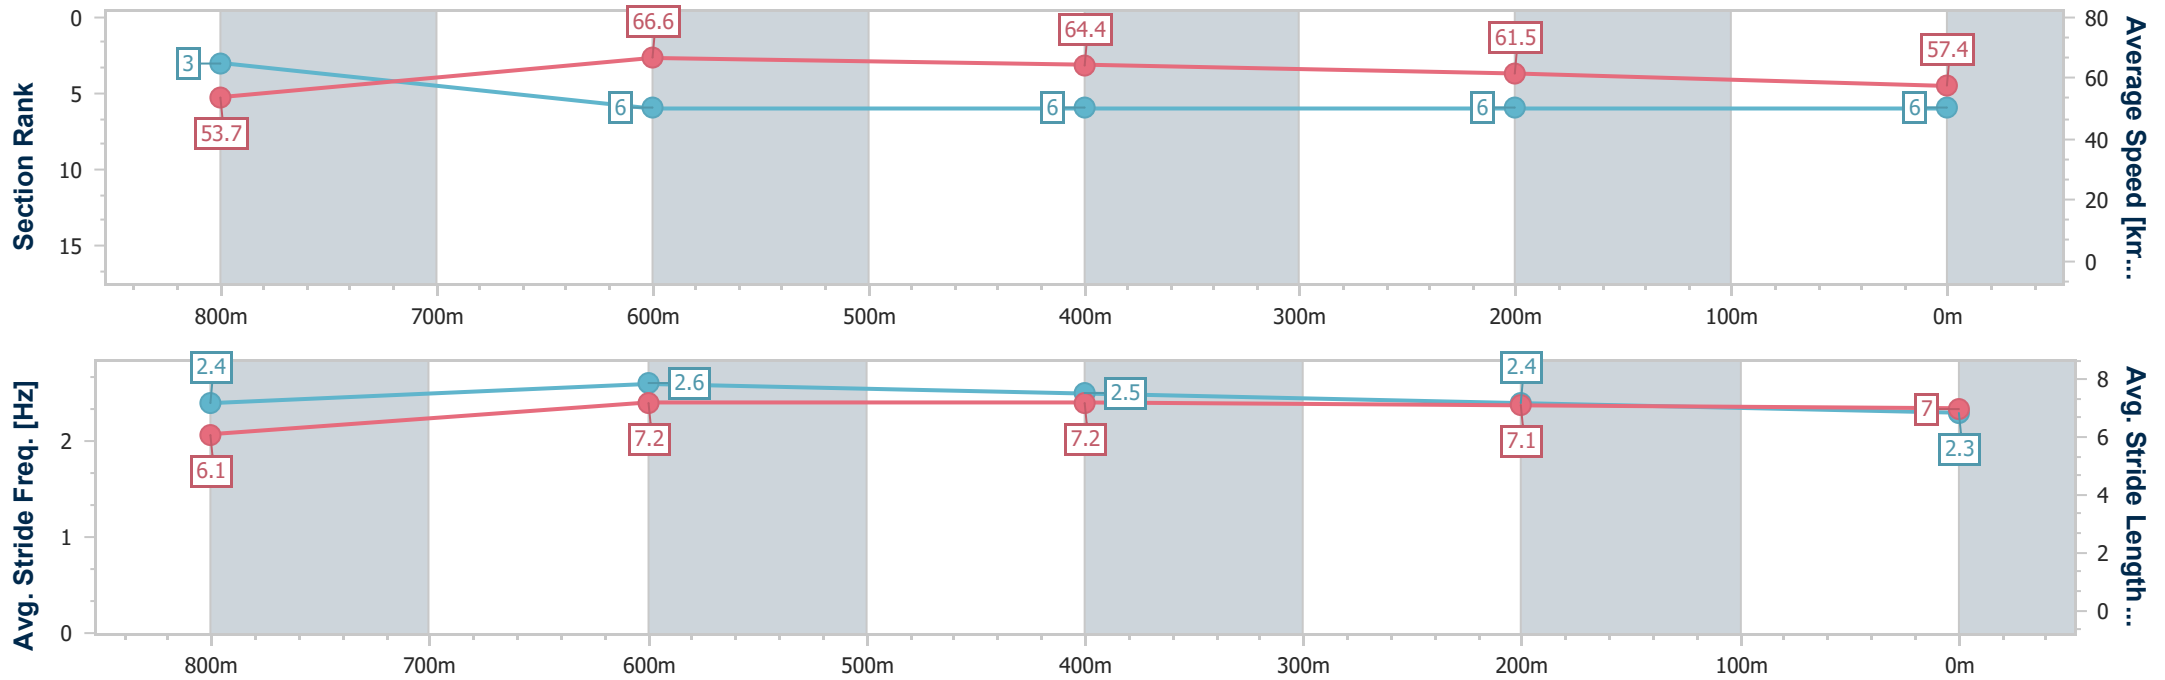

- [] Ranking at each section and finish
- .-.- No data available at this section
- NA No data available

Horse/Jockey Name	Cherry Pop
Final Rank	6
Fastest Section Time (Section)	0:11.08 (800m)
Top Speed [km/h] (Section)	67.8 (800m)
Race State	Finished

Sunshine Coast Poly Track QLD Professional
 Race 1: TRAVIS SCHULTZ & PARTNERS Maiden Handicap - 1000m

12 January 2025 - 12:25

Track Rating: Synthetic, Weather: Overcast, Rail Position: True

Section	Overall	800m	600m	400m	200m
Section Times	1:00.43 [6] (0:13.46)	0:46.97 [3] (0:11.08)	0:35.89 [6] (0:11.58)	0:24.31 [6] (0:11.72)	0:12.59 [6] (0:12.59)
Average Speed [km/h]	53.7	66.6	64.4	61.5	57.4
Top Speed [km/h]	67.6	67.8	66.1	63.4	59.9
Avg. Dist. to Rail [m]	4.4	3.6	4.7	7.2	5.8
Avg. Stride Freq. [Hz]	2.4	2.6	2.5	2.4	2.3
Avg. Stride Length [m]	6.1	7.2	7.2	7.1	7.0