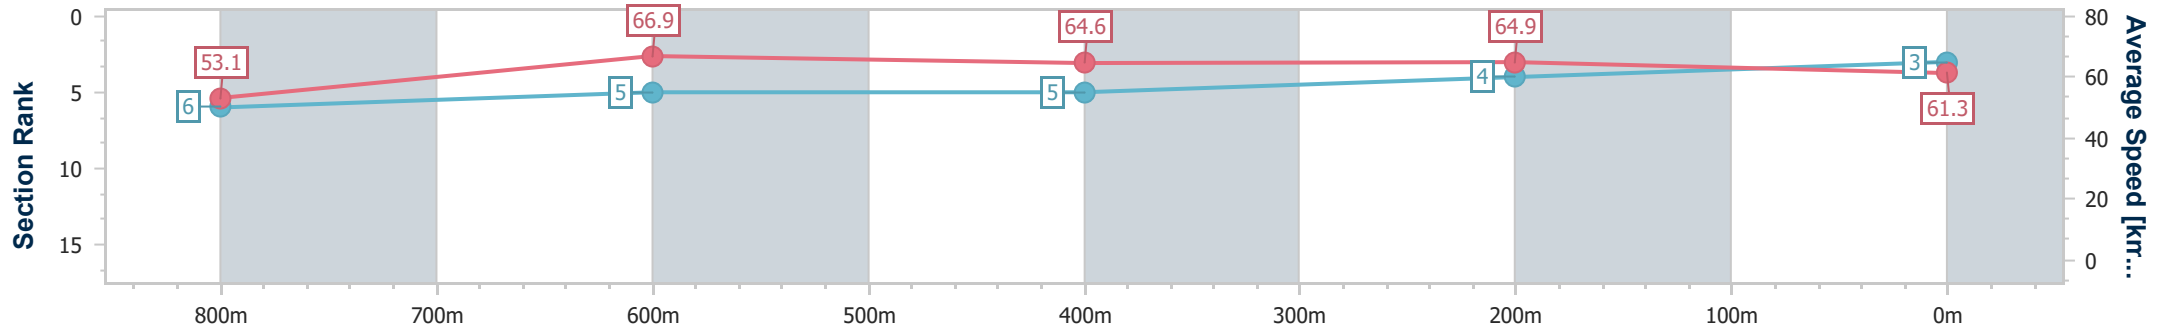

Horse/Jockey Name	Gold Fever
Final Rank	3
Fastest Section Time (Section)	0:10.84 (800m)
Top Speed [km/h] (Section)	67.8 (800m)
Race State	Finished

Sunshine Coast Poly Track QLD Professional
Race 1: TRAVIS SCHULTZ & PARTNERS Maiden Handicap - 1000m

12 January 2025 - 12:25

Track Rating: Synthetic, Weather: Overcast, Rail Position: True

Section	Overall	800m	600m	400m	200m
Section Times	0:58.88 [3] (0:13.63)	0:45.25 [6] (0:10.84)	0:34.41 [5] (0:11.56)	0:22.85 [5] (0:11.09)	0:11.76 [4] (0:11.76)
Average Speed [km/h]	53.1	66.9	64.6	64.9	61.3
Top Speed [km/h]	66.1	67.8	66.3	66.9	63.0
Avg. Dist. to Rail [m]	2.4	0.9	4.6	6.8	6.2
Avg. Stride Freq. [Hz]	2.2	2.5	2.4	2.5	2.4
Avg. Stride Length [m]	6.6	7.4	7.4	7.3	7.1

- [ ] Ranking at each section and finish
- -.-.- No data available at this section
- NA No data available