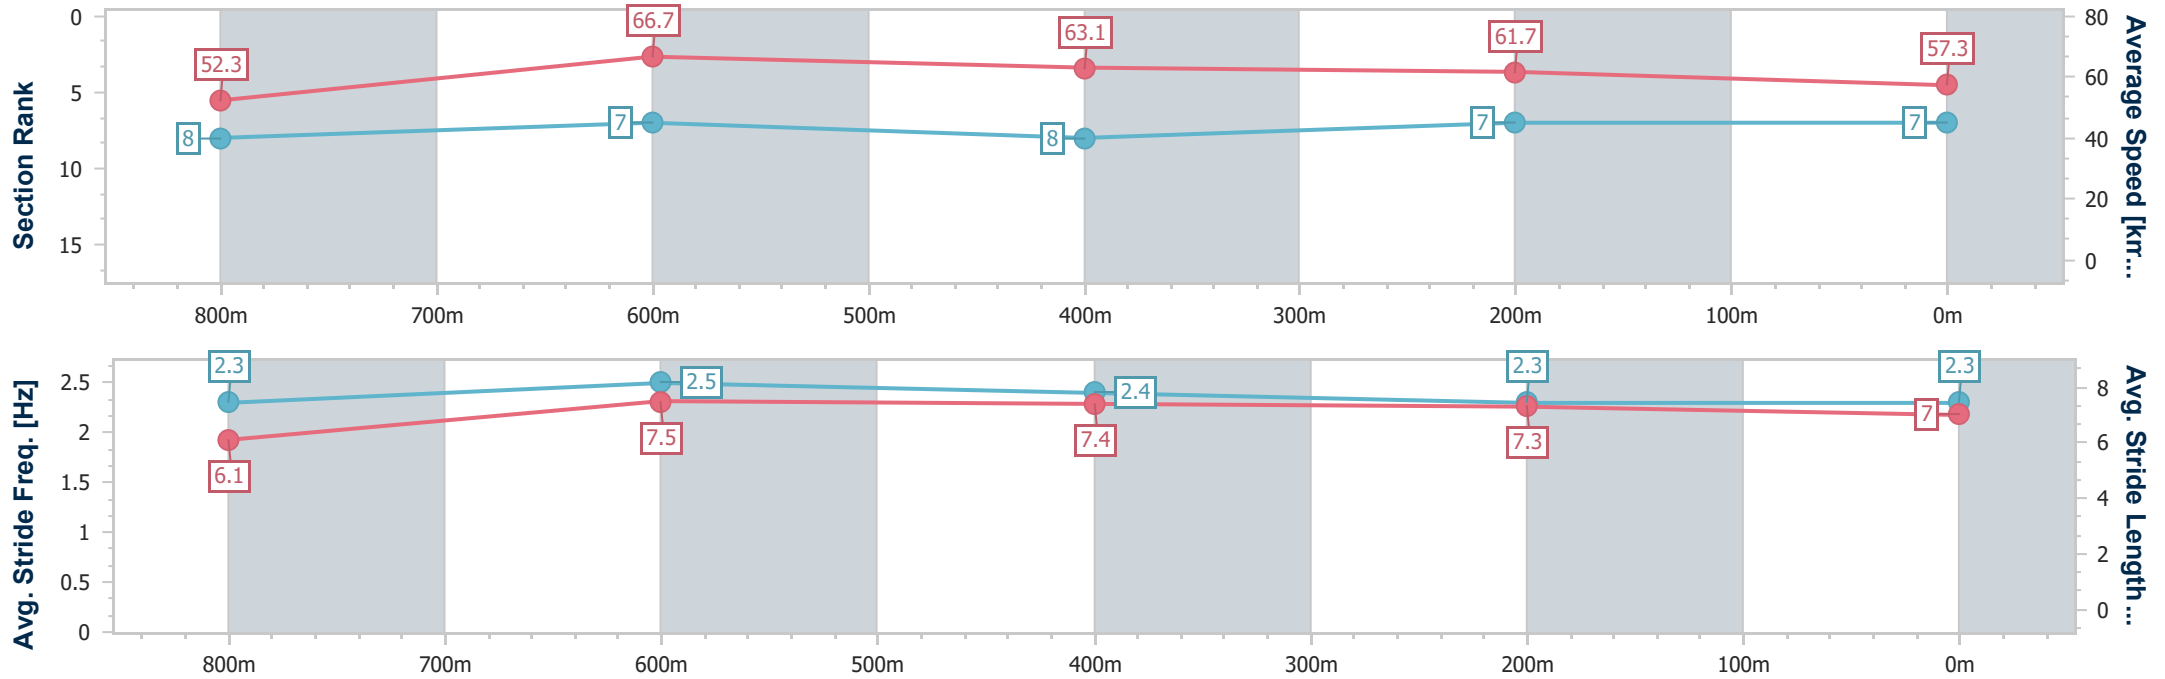

- [] Ranking at each section and finish
- .-.- No data available at this section
- NA No data available

Horse/Jockey Name	She's So Swank
Final Rank	7
Fastest Section Time (Section)	0:10.86 (800m)
Top Speed [km/h] (Section)	68.0 (800m)
Race State	Finished

Sunshine Coast Poly Track QLD Professional
 Race 1: TRAVIS SCHULTZ & PARTNERS Maiden Handicap - 1000m

12 January 2025 - 12:25

Track Rating: Synthetic, Weather: Overcast, Rail Position: True

Section	Overall	800m	600m	400m	200m
Section Times	1:00.48 [7] (0:13.79)	0:46.69 [8] (0:10.86)	0:35.83 [7] (0:11.53)	0:24.30 [8] (0:11.70)	0:12.60 [7] (0:12.60)
Average Speed [km/h]	52.3	66.7	63.1	61.7	57.3
Top Speed [km/h]	66.9	68.0	66.4	63.3	59.9
Avg. Dist. to Rail [m]	3.0	0.8	0.9	1.4	2.6
Avg. Stride Freq. [Hz]	2.3	2.5	2.4	2.3	2.3
Avg. Stride Length [m]	6.1	7.5	7.4	7.3	7.0