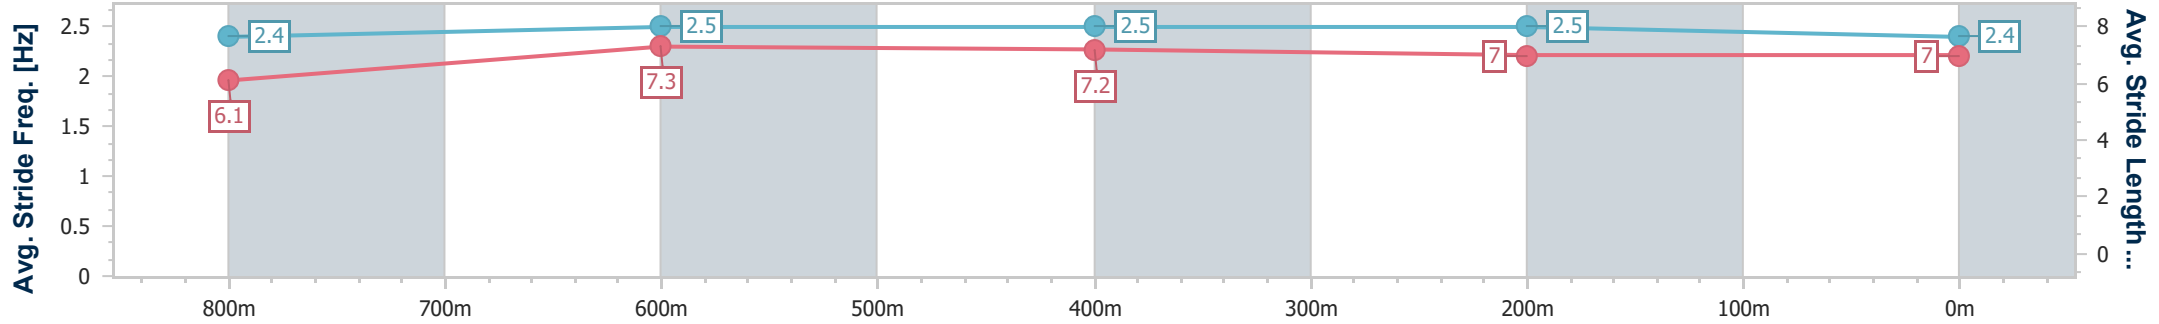

Horse/Jockey Name	Rubos
Final Rank	5
Fastest Section Time (Section)	0:11.07 (800m)
Top Speed [km/h] (Section)	68.6 (800m)
Race State	Finished

Sunshine Coast Poly Track QLD Professional
Race 1: TRAVIS SCHULTZ & PARTNERS Maiden Handicap - 1000m

12 January 2025 - 12:25

Track Rating: Synthetic, Weather: Overcast, Rail Position: True

Section	Overall	800m	600m	400m	200m
Section Times	0:59.66 [5] (0:13.66)	0:46.00 [7] (0:11.07)	0:34.93 [8] (0:11.44)	0:23.49 [7] (0:11.48)	0:12.01 [5] (0:12.01)
Average Speed [km/h]	52.9	66.5	64.6	62.7	60.0
Top Speed [km/h]	66.4	68.6	66.9	63.3	63.3
Avg. Dist. to Rail [m]	6.2	3.0	3.3	7.0	6.9
Avg. Stride Freq. [Hz]	2.4	2.5	2.5	2.5	2.4
Avg. Stride Length [m]	6.1	7.3	7.2	7.0	7.0

- [ ] Ranking at each section and finish
- -.-.- No data available at this section
- NA No data available