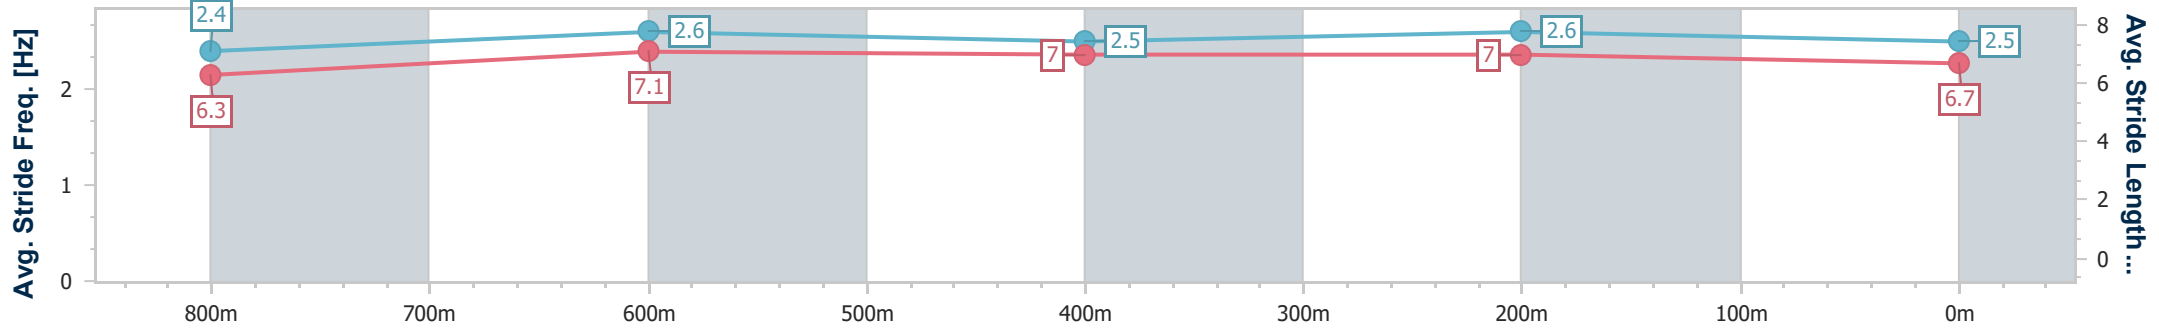

Horse/Jockey Name	Sweet Madeline
Final Rank	2
Fastest Section Time (Section)	0:10.84 (800m)
Top Speed [km/h] (Section)	70.6 (800m)
Race State	Finished

Sunshine Coast Poly Track QLD Professional
Race 1: TRAVIS SCHULTZ & PARTNERS Maiden Handicap - 1000m

12 January 2025 - 12:25

Track Rating: Synthetic, Weather: Overcast, Rail Position: True

Section	Overall	800m	600m	400m	200m
Section Times	0:58.73 [2] (0:13.38)	0:45.35 [1] (0:10.84)	0:34.51 [2] (0:11.50)	0:23.01 [2] (0:11.18)	0:11.83 [2] (0:11.83)
Average Speed [km/h]	54.2	67.5	64.3	64.8	60.7
Top Speed [km/h]	69.5	70.6	65.3	66.6	63.8
Avg. Dist. to Rail [m]	0.6	2.3	3.2	3.2	2.3
Avg. Stride Freq. [Hz]	2.4	2.6	2.5	2.6	2.5
Avg. Stride Length [m]	6.3	7.1	7.0	7.0	6.7

- [ ] Ranking at each section and finish
- -.-.- No data available at this section
- NA No data available