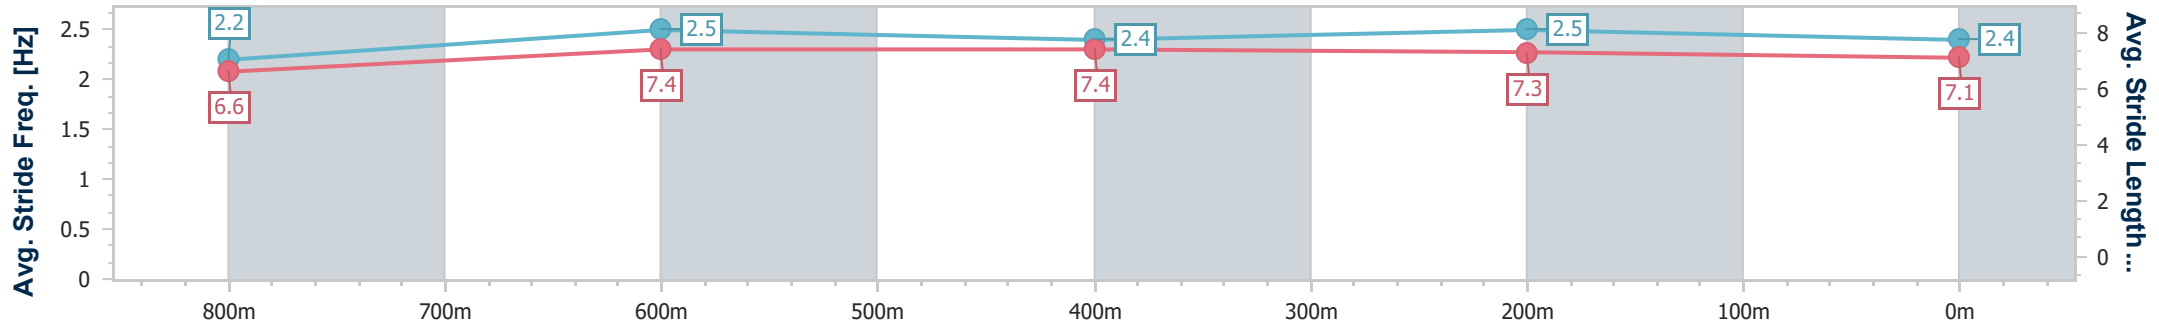

Horse/Jockey Name	Gold Fever
Final Rank	3
Fastest Section Time (Section)	0:10.84 (800m)
Top Speed [km/h] (Section)	67.8 (800m)
Race State	Finished

Sunshine Coast Poly Track QLD Professional
Race 1: TRAVIS SCHULTZ & PARTNERS Maiden Handicap - 1000m

12 January 2025 - 12:25

Track Rating: Synthetic, Weather: Overcast, Rail Position: True

Section	Overall	800m	600m	400m	200m
Section Times	0:58.88 [3] (0:13.63)	0:45.25 [6] (0:10.84)	0:34.41 [5] (0:11.56)	0:22.85 [5] (0:11.09)	0:11.76 [4] (0:11.76)
Average Speed [km/h]	53.1	66.9	64.6	64.9	61.3
Top Speed [km/h]	66.1	67.8	66.3	66.9	63.0
Avg. Dist. to Rail [m]	2.4	0.9	4.6	6.8	6.2
Avg. Stride Freq. [Hz]	2.2	2.5	2.4	2.5	2.4
Avg. Stride Length [m]	6.6	7.4	7.4	7.3	7.1

- [ ] Ranking at each section and finish
- -.-.- No data available at this section
- NA No data available