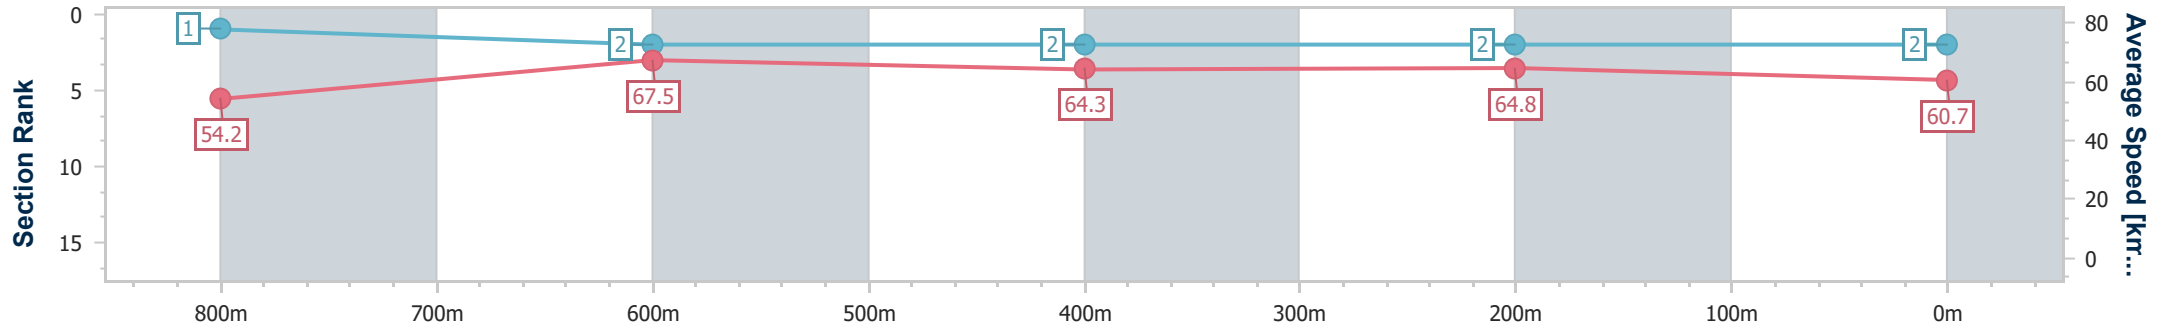

Horse/Jockey Name	Sweet Madeline
Final Rank	2
Fastest Section Time (Section)	0:10.84 (800m)
Top Speed [km/h] (Section)	70.6 (800m)
Race State	Finished

Sunshine Coast Poly Track QLD Professional
Race 1: TRAVIS SCHULTZ & PARTNERS Maiden Handicap - 1000m

12 January 2025 - 12:25

Track Rating: Synthetic, Weather: Overcast, Rail Position: True

Section	Overall	800m	600m	400m	200m
Section Times	0:58.73 [2] (0:13.38)	0:45.35 [1] (0:10.84)	0:34.51 [2] (0:11.50)	0:23.01 [2] (0:11.18)	0:11.83 [2] (0:11.83)
Average Speed [km/h]	54.2	67.5	64.3	64.8	60.7
Top Speed [km/h]	69.5	70.6	65.3	66.6	63.8
Avg. Dist. to Rail [m]	0.6	2.3	3.2	3.2	2.3
Avg. Stride Freq. [Hz]	2.4	2.6	2.5	2.6	2.5
Avg. Stride Length [m]	6.3	7.1	7.0	7.0	6.7

- [ ] Ranking at each section and finish
- -.-.- No data available at this section
- NA No data available