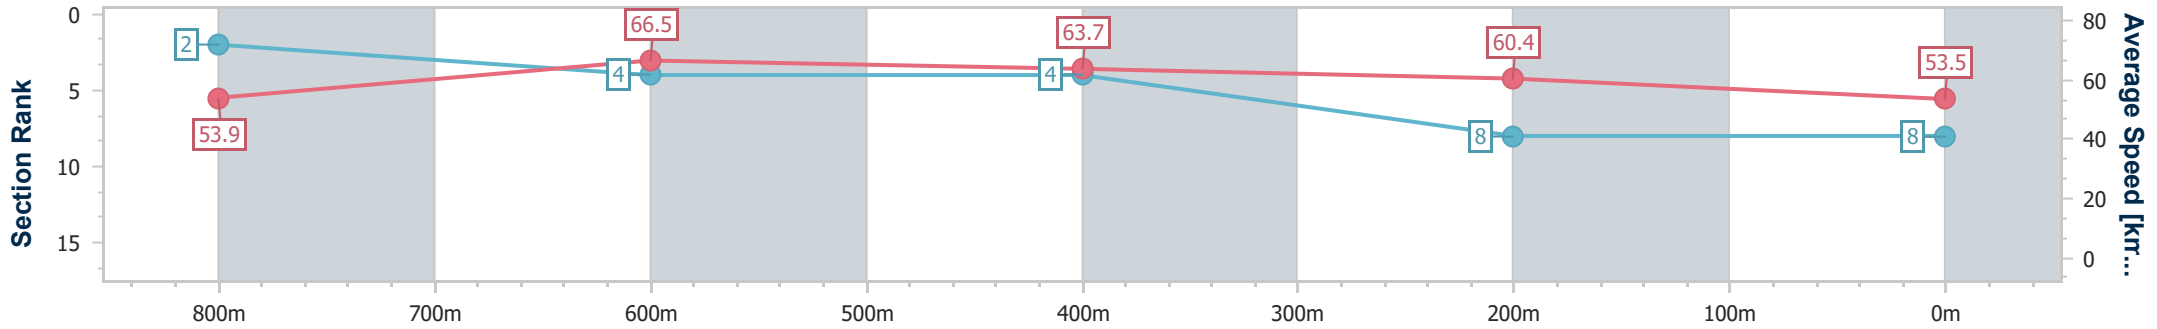

- [] Ranking at each section and finish
- .-.- No data available at this section
- NA No data available

Horse/Jockey Name	Hostwin Erico
Final Rank	8
Fastest Section Time (Section)	0:11.05 (800m)
Top Speed [km/h] (Section)	69.5 (Overall)
Race State	Finished

Sunshine Coast Poly Track QLD Professional
Race 1: TRAVIS SCHULTZ & PARTNERS Maiden Handicap - 1000m

12 January 2025 - 12:25

Track Rating: Synthetic, Weather: Overcast, Rail Position: True

Section	Overall	800m	600m	400m	200m
Section Times	1:01.31 [8] (0:13.38)	0:47.93 [2] (0:11.05)	0:36.88 [4] (0:11.50)	0:25.38 [4] (0:11.96)	0:13.42 [8] (0:13.42)
Average Speed [km/h]	53.9	66.5	63.7	60.4	53.5
Top Speed [km/h]	69.5	69.4	66.2	62.4	57.3
Avg. Dist. to Rail [m]	1.6	2.0	2.3	3.6	4.9
Avg. Stride Freq. [Hz]	2.5	2.5	2.4	2.3	2.2
Avg. Stride Length [m]	6.0	7.3	7.4	7.4	6.8