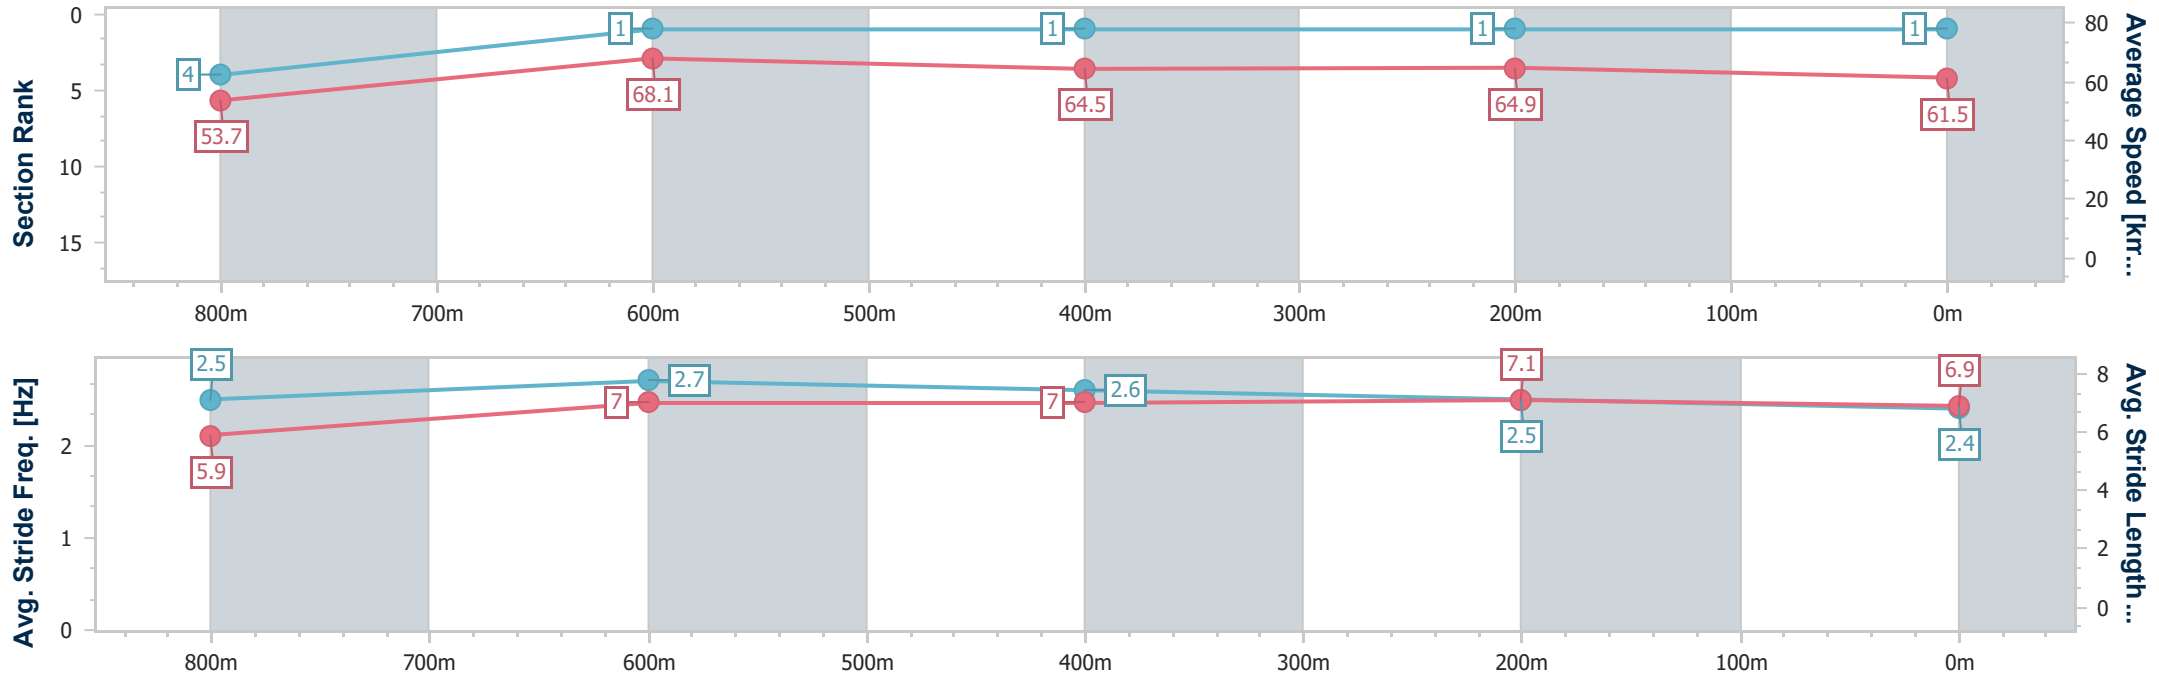

Horse/Jockey Name	Mohite
Final Rank	1
Fastest Section Time (Section)	0:10.71 (800m)
Top Speed [km/h] (Section)	70.5 (Overall)
Race State	Finished

Sunshine Coast Poly Track QLD Professional
Race 1: TRAVIS SCHULTZ & PARTNERS Maiden Handicap - 1000m

12 January 2025 - 12:25

Track Rating: Synthetic, Weather: Overcast, Rail Position: True

Section	Overall	800m	600m	400m	200m
Section Times	0:58.44 [1] (0:13.47)	0:44.97 [4] (0:10.71)	0:34.26 [1] (0:11.41)	0:22.85 [1] (0:11.16)	0:11.69 [1] (0:11.69)
Average Speed [km/h]	53.7	68.1	64.5	64.9	61.5
Top Speed [km/h]	70.5	70.5	67.8	66.5	64.1
Avg. Dist. to Rail [m]	0.7	1.4	3.1	4.8	6.0
Avg. Stride Freq. [Hz]	2.5	2.7	2.6	2.5	2.4
Avg. Stride Length [m]	5.9	7.0	7.0	7.1	6.9

- [ ] Ranking at each section and finish
- -.-.- No data available at this section
- NA No data available