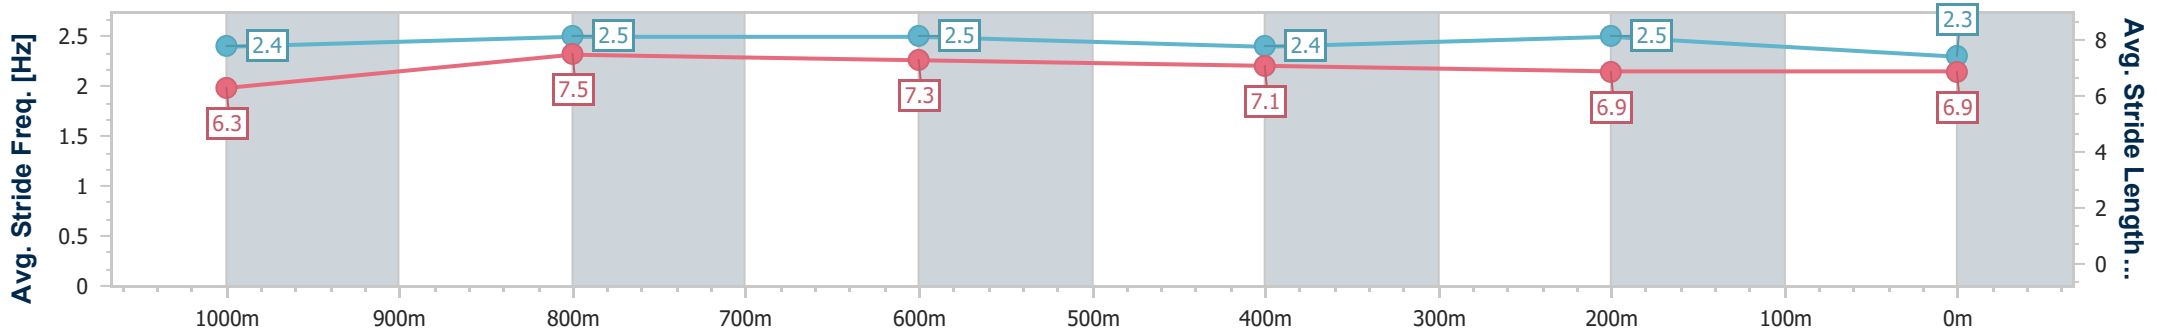

- [ ] Ranking at each section and finish
- .-.- No data available at this section
- NA No data available

Horse/Jockey Name	Vesper Lynd
Final Rank	7
Fastest Section Time (Section)	0:10.65 (1000m)
Top Speed [km/h] (Section)	69.1 (1000m)
Race State	Finished

Ipswich QLD Professional  
Race 3: SCHWEPPE'S Maiden Handicap - 1200m

15 January 2025 - 14:14

Track Rating: Good 4, Weather: Fine, Rail Position: +6m Entire

Section	Overall	1000m	800m	600m	400m	200m
Section Times	1:10.83 [7] (0:13.32)	0:57.51 [1] (0:10.65)	0:46.86 [1] (0:11.21)	0:35.65 [1] (0:11.64)	0:24.01 [2] (0:11.70)	0:12.31 [2] (0:12.31)
Average Speed [km/h]	54.2	67.5	64.8	62.1	61.9	58.5
Top Speed [km/h]	68.1	69.1	65.7	63.3	62.4	61.9
Avg. Dist. to Rail [m]	1.7	0.6	1.8	1.4	1.9	3.5
Avg. Stride Freq. [Hz]	2.4	2.5	2.5	2.4	2.5	2.3
Avg. Stride Length [m]	6.3	7.5	7.3	7.1	6.9	6.9