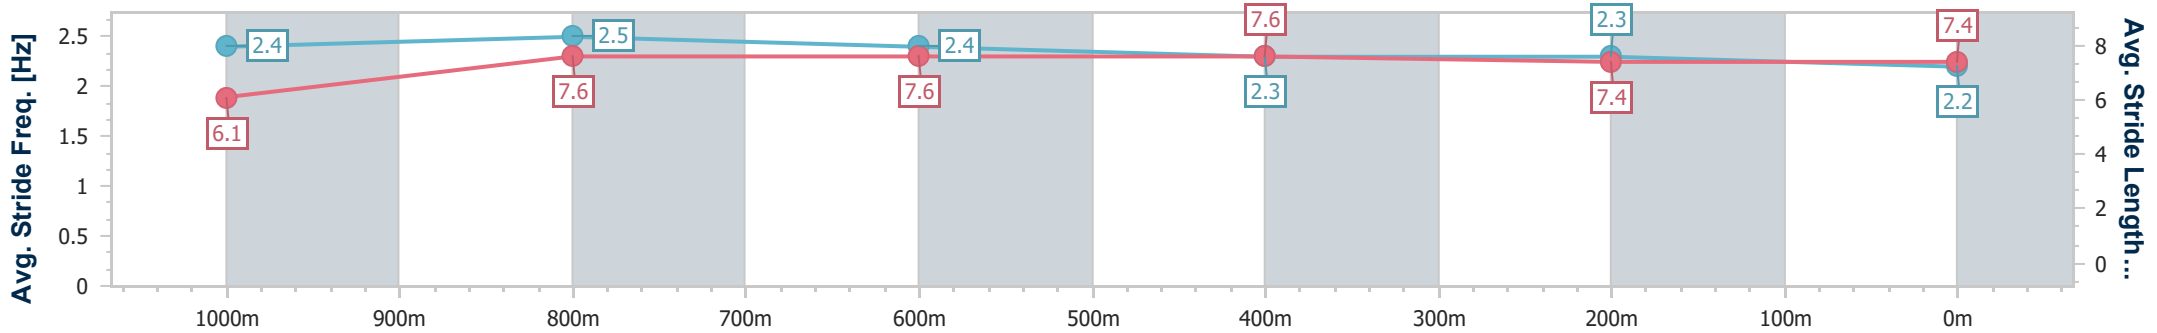

Ipswich QLD Professional  
Race 3: SCHWEPPE'S Maiden Handicap - 1200m

15 January 2025 - 14:14

Track Rating: Good 4, Weather: Fine, Rail Position: +6m Entire

Section	Overall	1000m	800m	600m	400m	200m
Section Times	1:10.91 [9] (0:13.81)	0:57.10 [9] (0:10.67)	0:46.43 [7] (0:11.14)	0:35.29 [8] (0:11.64)	0:23.65 [7] (0:11.70)	0:11.95 [10] (0:11.95)
Average Speed [km/h]	52.2	67.2	64.7	62.3	62.0	60.2
Top Speed [km/h]	69.1	69.2	65.6	63.1	62.8	62.7
Avg. Dist. to Rail [m]	3.5	0.8	0.4	1.3	2.5	4.1
Avg. Stride Freq. [Hz]	2.4	2.4	2.4	2.3	2.3	2.2
Avg. Stride Length [m]	6.0	7.2	7.4	7.4	7.4	7.5

- [ ] Ranking at each section and finish
- .-.- No data available at this section
- NA No data available

Horse/Jockey Name	Neo Vici
Final Rank	10
Fastest Section Time (Section)	0:10.58 (1000m)
Top Speed [km/h] (Section)	69.0 (1000m)
Race State	Finished

Ipswich QLD Professional  
Race 3: SCHWEPPE'S Maiden Handicap - 1200m

15 January 2025 - 14:14

Track Rating: Good 4, Weather: Fine, Rail Position: +6m Entire

Section	Overall	1000m	800m	600m	400m	200m
Section Times	1:11.15 [10] (0:14.00)	0:57.15 [10] (0:10.58)	0:46.57 [10] (0:11.12)	0:35.45 [9] (0:11.65)	0:23.80 [9] (0:11.78)	0:12.02 [11] (0:12.02)
Average Speed [km/h]	51.6	67.6	64.5	62.0	61.3	59.8
Top Speed [km/h]	68.0	69.0	65.5	63.0	61.9	60.9
Avg. Dist. to Rail [m]	0.7	1.3	0.6	0.8	0.4	1.6
Avg. Stride Freq. [Hz]	2.4	2.5	2.4	2.3	2.3	2.2
Avg. Stride Length [m]	6.1	7.6	7.6	7.6	7.4	7.4