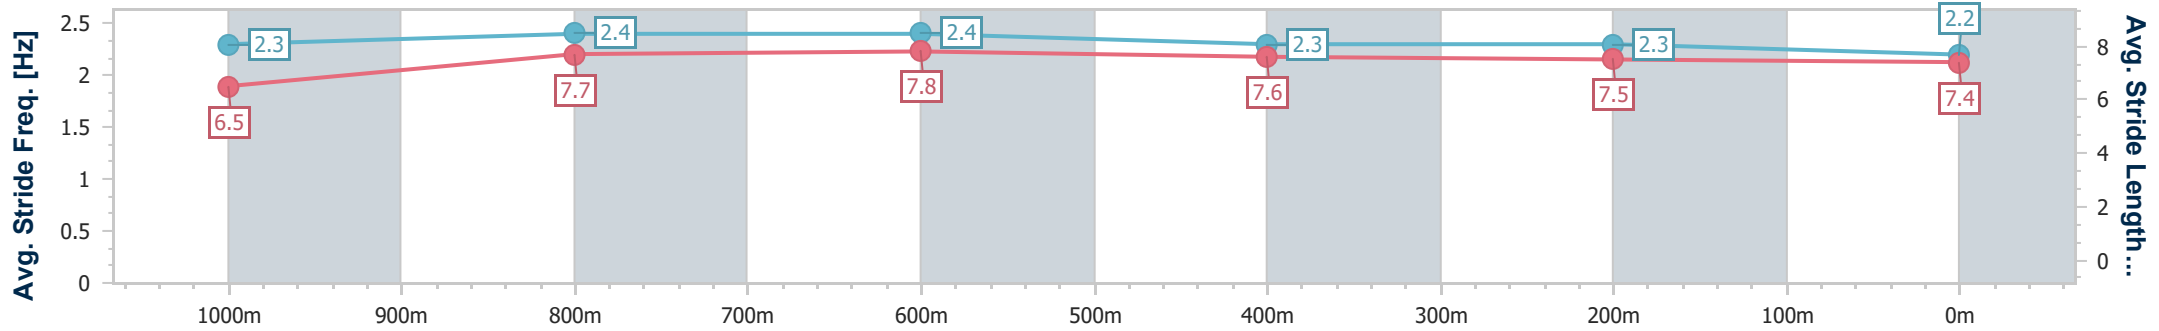

### Ipswich QLD Professional

Race 3: SCHWEPPE'S Maiden Handicap - 1200m

15 January 2025 - 14:14

Track Rating: Good 4, Weather: Fine, Rail Position: +6m Entire

Section	Overall	1000m	800m	600m	400m	200m
Section Times	1:10.86 [8] (0:13.57)	0:57.29 [6] (0:11.01)	0:46.28 [9] (0:11.04)	0:35.24 [7] (0:11.68)	0:23.56 [8] (0:11.45)	0:12.11 [7]
Average Speed [km/h]	53.0	65.9	65.9	62.7	63.9	59.2
Top Speed [km/h]	66.8	67.6	67.0	64.1	64.5	62.7
Avg. Dist. to Rail [m]	9.2	3.1	2.6	4.1	4.7	7.2
Avg. Stride Freq. [Hz]	2.3	2.4	2.4	2.3	2.3	2.2
Avg. Stride Length [m]	6.5	7.7	7.8	7.6	7.5	7.4

- [ ] Ranking at each section and finish
- .-.- No data available at this section
- NA No data available

Horse/Jockey Name	Beta Better
Final Rank	9
Fastest Section Time (Section)	0:10.67 (1000m)
Top Speed [km/h] (Section)	69.2 (1000m)
Race State	Finished