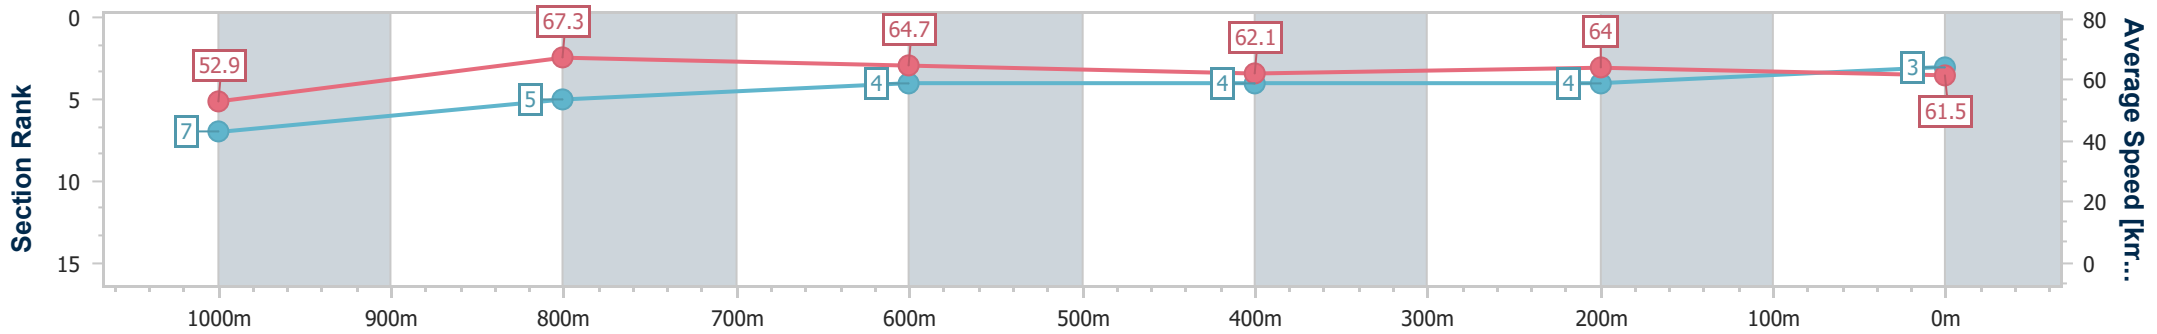

Horse/Jockey Name	Sugar Island
Final Rank	3
Fastest Section Time (Section)	0:10.68 (1000m)
Top Speed [km/h] (Section)	68.2 (1000m)
Race State	Finished

Ipswich QLD Professional
Race 3: SCHWEPPE'S Maiden Handicap - 1200m

15 January 2025 - 14:14

Track Rating: Good 4, Weather: Fine, Rail Position: +6m Entire

Section	Overall	1000m	800m	600m	400m	200m
Section Times	1:10.32 [3] (0:13.62)	0:56.70 [7] (0:10.68)	0:46.02 [5] (0:11.09)	0:34.93 [4] (0:11.62)	0:23.31 [4] (0:11.61)	0:11.70 [4] (0:11.70)
Average Speed [km/h]	52.9	67.3	64.7	62.1	64.0	61.5
Top Speed [km/h]	66.6	68.2	66.2	63.0	67.0	63.2
Avg. Dist. to Rail [m]	3.1	1.3	0.8	0.5	1.3	1.3
Avg. Stride Freq. [Hz]	2.4	2.5	2.4	2.3	2.4	2.3
Avg. Stride Length [m]	6.0	6.9	7.2	7.0	6.9	7.2

- [ ] Ranking at each section and finish
- -.-.- No data available at this section
- NA No data available