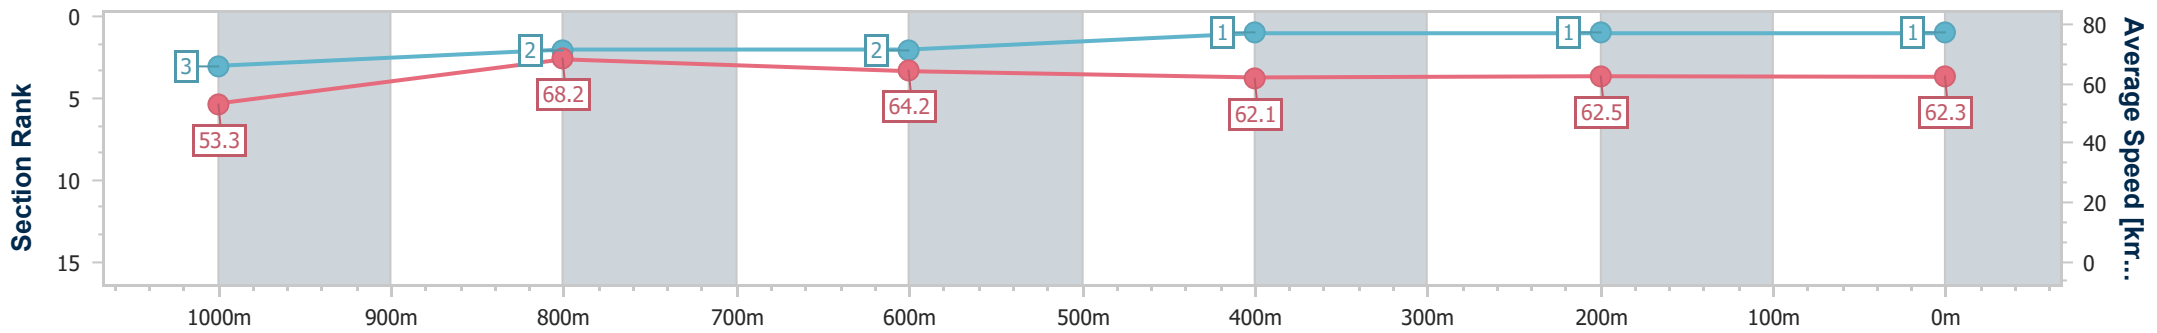

Ipswich QLD Professional  
Race 3: SCHWEPPE'S Maiden Handicap - 1200m

15 January 2025 - 14:14

Track Rating: Good 4, Weather: Fine, Rail Position: +6m Entire

Section	Overall	1000m	800m	600m	400m	200m
Section Times	1:09.86 [1] (0:13.48)	0:56.38 [3] (0:10.54)	0:45.84 [2] (0:11.17)	0:34.67 [2] (0:11.62)	0:23.05 [1] (0:11.47)	0:11.58 [1] (0:11.58)
Average Speed [km/h]	53.3	68.2	64.2	62.1	62.5	62.3
Top Speed [km/h]	69.1	69.4	66.6	62.5	63.7	63.5
Avg. Dist. to Rail [m]	1.4	1.4	0.4	0.3	0.9	0.3
Avg. Stride Freq. [Hz]	2.2	2.3	2.2	2.2	2.2	2.2
Avg. Stride Length [m]	6.7	8.2	8.0	7.9	7.8	7.8