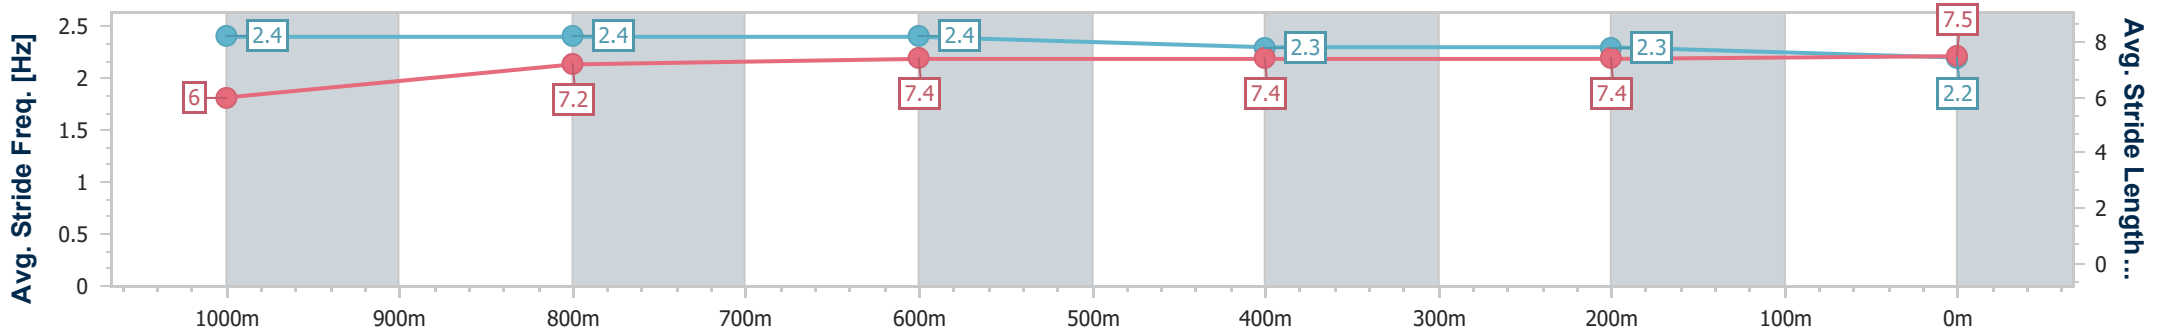

### Ipswich QLD Professional

Race 3: SCHWEPPE'S Maiden Handicap - 1200m

15 January 2025 - 14:14

Track Rating: Good 4, Weather: Fine, Rail Position: +6m Entire

Section	Overall	1000m	800m	600m	400m	200m
Section Times	1:10.86 [8] (0:13.57)	0:57.29 [6] (0:11.01)	0:46.28 [9] (0:11.04)	0:35.24 [7] (0:11.68)	0:23.56 [8] (0:11.45)	0:12.11 [7]
Average Speed [km/h]	53.0	65.9	65.9	62.7	63.9	59.2
Top Speed [km/h]	66.8	67.6	67.0	64.1	64.5	62.7
Avg. Dist. to Rail [m]	9.2	3.1	2.6	4.1	4.7	7.2
Avg. Stride Freq. [Hz]	2.3	2.4	2.4	2.3	2.3	2.2
Avg. Stride Length [m]	6.5	7.7	7.8	7.6	7.5	7.4

- [ ] Ranking at each section and finish
- .-.- No data available at this section
- NA No data available

Horse/Jockey Name	Beta Better
Final Rank	9
Fastest Section Time (Section)	0:10.67 (1000m)
Top Speed [km/h] (Section)	69.2 (1000m)
Race State	Finished

Ipswich QLD Professional  
Race 3: SCHWEPPE'S Maiden Handicap - 1200m

15 January 2025 - 14:14

Track Rating: Good 4, Weather: Fine, Rail Position: +6m Entire

Section	Overall	1000m	800m	600m	400m	200m
Section Times	1:10.91 [9] (0:13.81)	0:57.10 [9] (0:10.67)	0:46.43 [7] (0:11.14)	0:35.29 [8] (0:11.64)	0:23.65 [7] (0:11.70)	0:11.95 [10] (0:11.95)
Average Speed [km/h]	52.2	67.2	64.7	62.3	62.0	60.2
Top Speed [km/h]	69.1	69.2	65.6	63.1	62.8	62.7
Avg. Dist. to Rail [m]	3.5	0.8	0.4	1.3	2.5	4.1
Avg. Stride Freq. [Hz]	2.4	2.4	2.4	2.3	2.3	2.2
Avg. Stride Length [m]	6.0	7.2	7.4	7.4	7.4	7.5