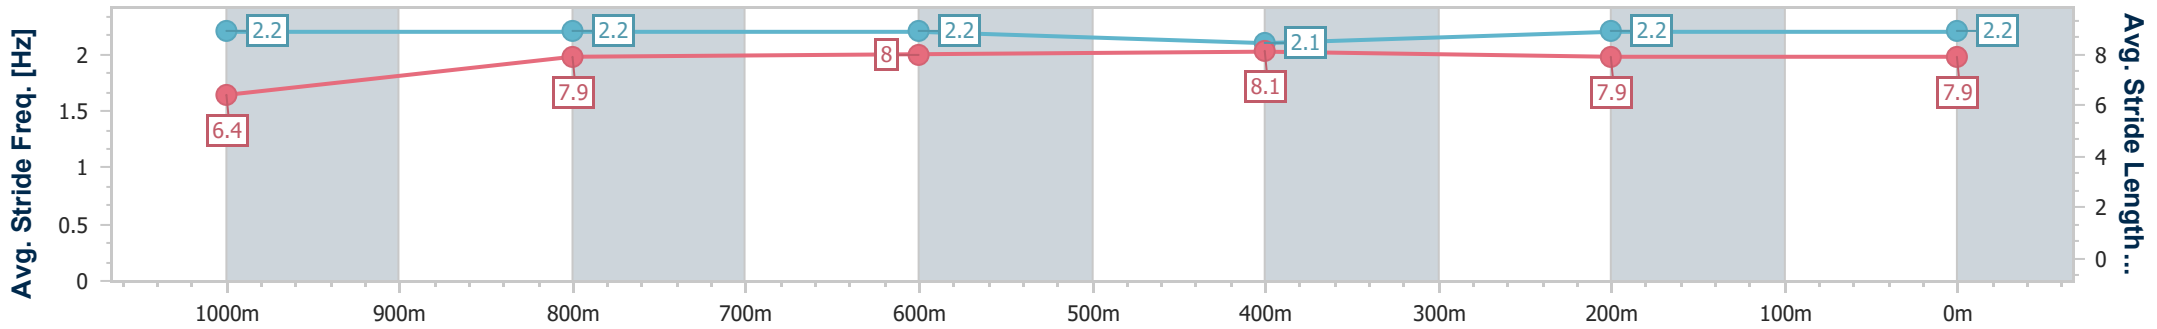

### Ipswich QLD Professional

Race 3: SCHWEPPE'S Maiden Handicap - 1200m

15 January 2025 - 14:14

Track Rating: Good 4, Weather: Fine, Rail Position: +6m Entire

Section	Overall	1000m	800m	600m	400m	200m
Section Times	1:10.34 [4] (0:14.14)	0:56.20 [11] (0:10.60)	0:45.60 [11] (0:11.11)	0:34.49 [11] (0:11.55)	0:22.94 [11] (0:11.35)	0:11.59 [6] (0:11.59)
Average Speed [km/h]	51.0	67.6	64.8	62.1	63.4	62.3
Top Speed [km/h]	68.2	69.4	65.8	62.8	64.2	63.3
Avg. Dist. to Rail [m]	3.3	1.4	0.7	0.2	0.5	1.3
Avg. Stride Freq. [Hz]	2.2	2.2	2.2	2.1	2.2	2.2
Avg. Stride Length [m]	6.4	7.9	8.0	8.1	7.9	7.9