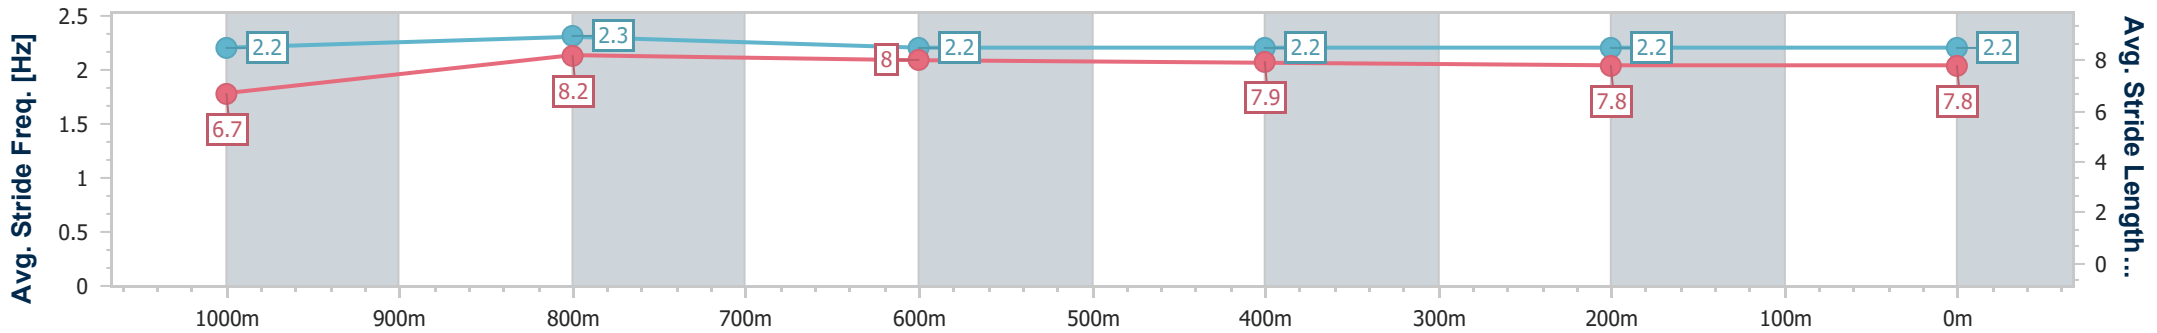

Ipswich QLD Professional  
Race 3: SCHWEPPE'S Maiden Handicap - 1200m

15 January 2025 - 14:14

Track Rating: Good 4, Weather: Fine, Rail Position: +6m Entire

Section	Overall	1000m	800m	600m	400m	200m
Section Times	1:09.86 [1] (0:13.48)	0:56.38 [3] (0:10.54)	0:45.84 [2] (0:11.17)	0:34.67 [2] (0:11.62)	0:23.05 [1] (0:11.47)	0:11.58 [1] (0:11.58)
Average Speed [km/h]	53.3	68.2	64.2	62.1	62.5	62.3
Top Speed [km/h]	69.1	69.4	66.6	62.5	63.7	63.5
Avg. Dist. to Rail [m]	1.4	1.4	0.4	0.3	0.9	0.3
Avg. Stride Freq. [Hz]	2.2	2.3	2.2	2.2	2.2	2.2
Avg. Stride Length [m]	6.7	8.2	8.0	7.9	7.8	7.8