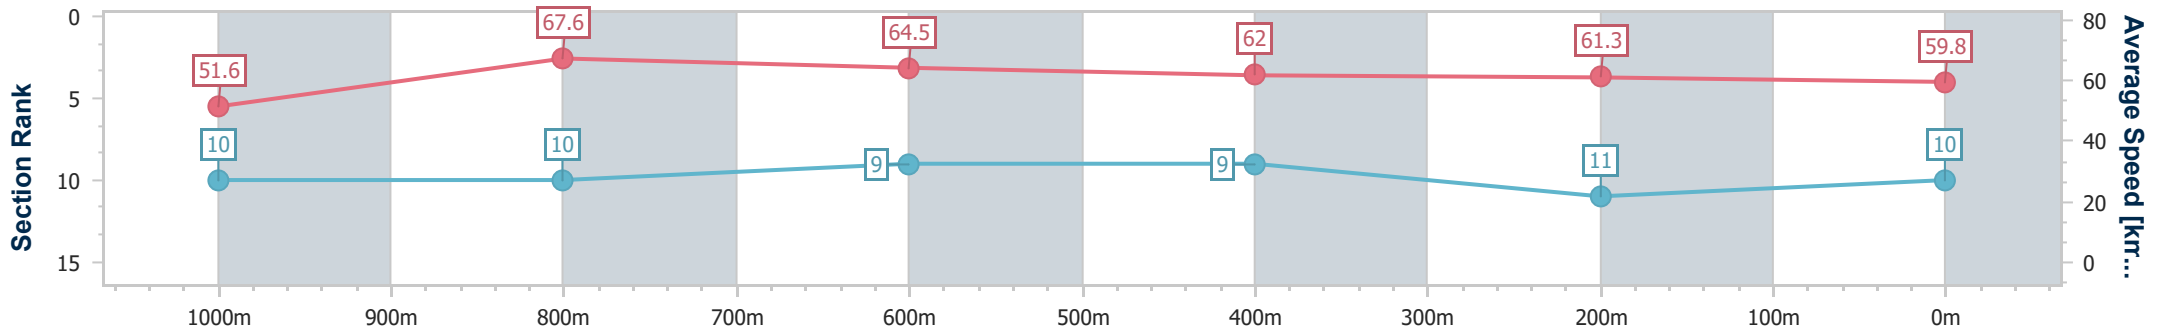

- [ ] Ranking at each section and finish
- .-.- No data available at this section
- NA No data available

Horse/Jockey Name	Neo Vici
Final Rank	10
Fastest Section Time (Section)	0:10.58 (1000m)
Top Speed [km/h] (Section)	69.0 (1000m)
Race State	Finished

Ipswich QLD Professional  
Race 3: SCHWEPPE'S Maiden Handicap - 1200m

15 January 2025 - 14:14

Track Rating: Good 4, Weather: Fine, Rail Position: +6m Entire

Section	Overall	1000m	800m	600m	400m	200m
Section Times	1:11.15 [10] (0:14.00)	0:57.15 [10] (0:10.58)	0:46.57 [10] (0:11.12)	0:35.45 [9] (0:11.65)	0:23.80 [9] (0:11.78)	0:12.02 [11] (0:12.02)
Average Speed [km/h]	51.6	67.6	64.5	62.0	61.3	59.8
Top Speed [km/h]	68.0	69.0	65.5	63.0	61.9	60.9
Avg. Dist. to Rail [m]	0.7	1.3	0.6	0.8	0.4	1.6
Avg. Stride Freq. [Hz]	2.4	2.5	2.4	2.3	2.3	2.2
Avg. Stride Length [m]	6.1	7.6	7.6	7.6	7.4	7.4