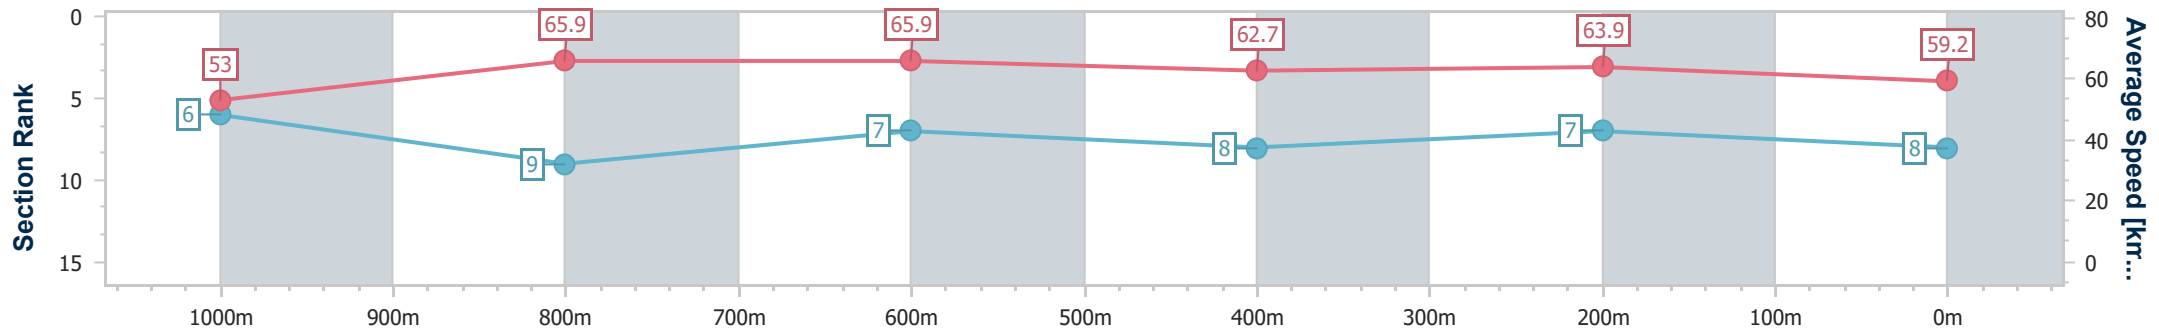

### Ipswich QLD Professional

Race 3: SCHWEPPE'S Maiden Handicap - 1200m

15 January 2025 - 14:14

Track Rating: Good 4, Weather: Fine, Rail Position: +6m Entire

Section	Overall	1000m	800m	600m	400m	200m
Section Times	1:10.86 [8] (0:13.57)	0:57.29 [6] (0:11.01)	0:46.28 [9] (0:11.04)	0:35.24 [7] (0:11.68)	0:23.56 [8] (0:11.45)	0:12.11 [7]
Average Speed [km/h]	53.0	65.9	65.9	62.7	63.9	59.2
Top Speed [km/h]	66.8	67.6	67.0	64.1	64.5	62.7
Avg. Dist. to Rail [m]	9.2	3.1	2.6	4.1	4.7	7.2
Avg. Stride Freq. [Hz]	2.3	2.4	2.4	2.3	2.3	2.2
Avg. Stride Length [m]	6.5	7.7	7.8	7.6	7.5	7.4

- [ ] Ranking at each section and finish
- .-.- No data available at this section
- NA No data available

Horse/Jockey Name	Beta Better
Final Rank	9
Fastest Section Time (Section)	0:10.67 (1000m)
Top Speed [km/h] (Section)	69.2 (1000m)
Race State	Finished