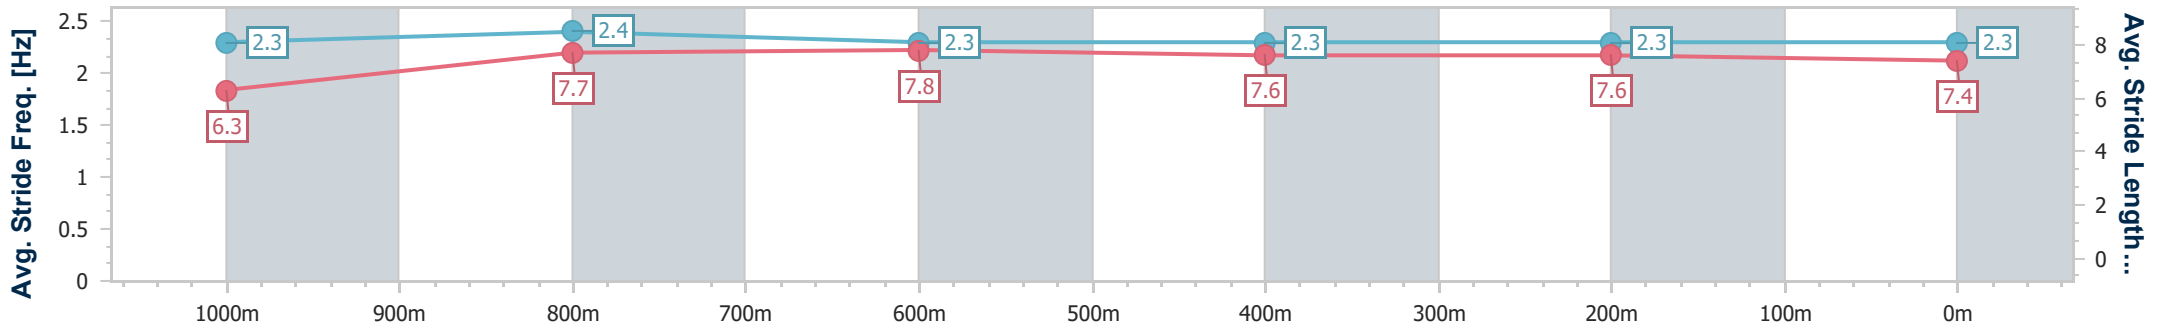

Horse/Jockey Name	Deuterium
Final Rank	6
Fastest Section Time (Section)	0:11.02 (1000m)
Top Speed [km/h] (Section)	66.8 (Overall)
Race State	Finished

Ipswich QLD Professional
Race 3: SCHWEPPE'S Maiden Handicap - 1200m

15 January 2025 - 14:14

Track Rating: Good 4, Weather: Fine, Rail Position: +6m Entire

Section	Overall	1000m	800m	600m	400m	200m
Section Times	1:10.81 [6] (0:13.53)	0:57.28 [5] (0:11.02)	0:46.26 [8] (0:11.17)	0:35.09 [10] (0:11.64)	0:23.45 [10] (0:11.52)	0:11.93 [9] (0:11.93)
Average Speed [km/h]	53.4	65.2	64.7	62.4	63.2	60.5
Top Speed [km/h]	66.8	66.6	66.3	63.1	64.3	62.5
Avg. Dist. to Rail [m]	8.1	1.6	0.9	2.3	3.7	5.6
Avg. Stride Freq. [Hz]	2.3	2.4	2.3	2.3	2.3	2.3
Avg. Stride Length [m]	6.3	7.7	7.8	7.6	7.6	7.4

- [ ] Ranking at each section and finish
- -.-.- No data available at this section
- NA No data available