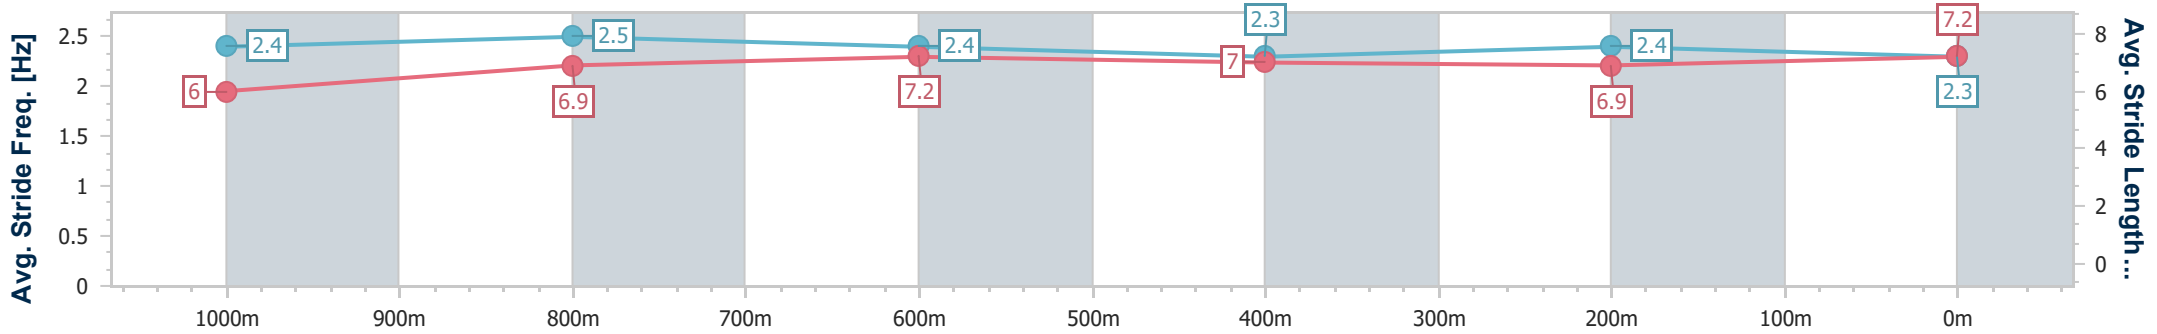

Horse/Jockey Name	Sugar Island
Final Rank	3
Fastest Section Time (Section)	0:10.68 (1000m)
Top Speed [km/h] (Section)	68.2 (1000m)
Race State	Finished

Ipswich QLD Professional
Race 3: SCHWEPPE'S Maiden Handicap - 1200m

15 January 2025 - 14:14

Track Rating: Good 4, Weather: Fine, Rail Position: +6m Entire

Section	Overall	1000m	800m	600m	400m	200m
Section Times	1:10.32 [3] (0:13.62)	0:56.70 [7] (0:10.68)	0:46.02 [5] (0:11.09)	0:34.93 [4] (0:11.62)	0:23.31 [4] (0:11.61)	0:11.70 [4] (0:11.70)
Average Speed [km/h]	52.9	67.3	64.7	62.1	64.0	61.5
Top Speed [km/h]	66.6	68.2	66.2	63.0	67.0	63.2
Avg. Dist. to Rail [m]	3.1	1.3	0.8	0.5	1.3	1.3
Avg. Stride Freq. [Hz]	2.4	2.5	2.4	2.3	2.4	2.3
Avg. Stride Length [m]	6.0	6.9	7.2	7.0	6.9	7.2

- [ ] Ranking at each section and finish
- -.-.- No data available at this section
- NA No data available