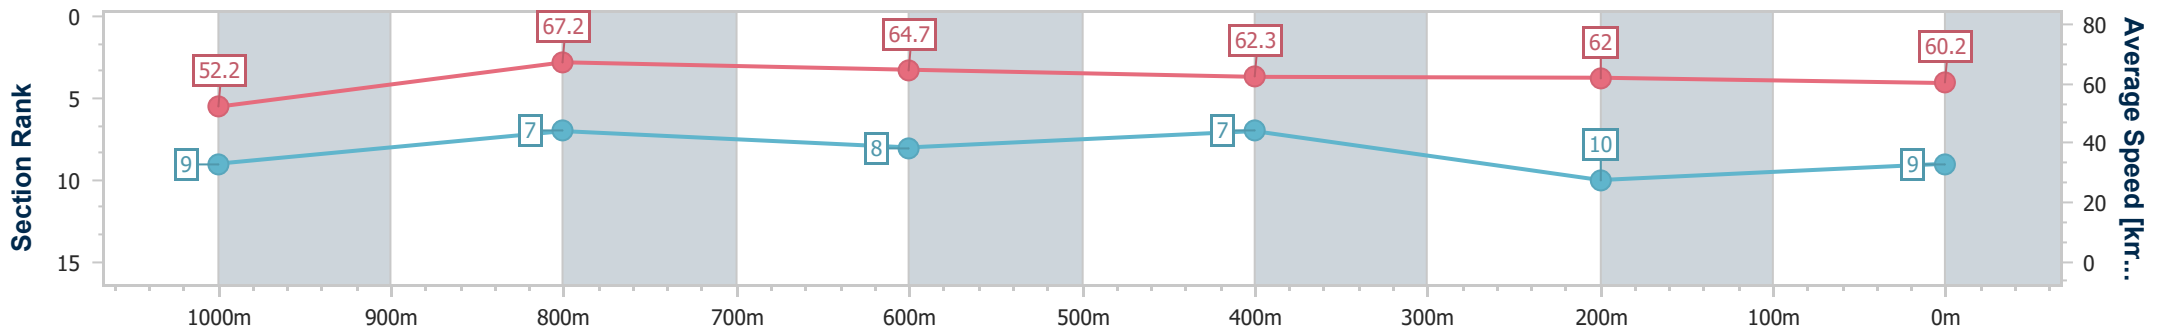

- [ ] Ranking at each section and finish
- .-.- No data available at this section
- NA No data available

Horse/Jockey Name	Beta Better
Final Rank	9
Fastest Section Time (Section)	0:10.67 (1000m)
Top Speed [km/h] (Section)	69.2 (1000m)
Race State	Finished

Ipswich QLD Professional  
Race 3: SCHWEPPE'S Maiden Handicap - 1200m

15 January 2025 - 14:14

Track Rating: Good 4, Weather: Fine, Rail Position: +6m Entire

Section	Overall	1000m	800m	600m	400m	200m
Section Times	1:10.91 [9] (0:13.81)	0:57.10 [9] (0:10.67)	0:46.43 [7] (0:11.14)	0:35.29 [8] (0:11.64)	0:23.65 [7] (0:11.70)	0:11.95 [10] (0:11.95)
Average Speed [km/h]	52.2	67.2	64.7	62.3	62.0	60.2
Top Speed [km/h]	69.1	69.2	65.6	63.1	62.8	62.7
Avg. Dist. to Rail [m]	3.5	0.8	0.4	1.3	2.5	4.1
Avg. Stride Freq. [Hz]	2.4	2.4	2.4	2.3	2.3	2.2
Avg. Stride Length [m]	6.0	7.2	7.4	7.4	7.4	7.5