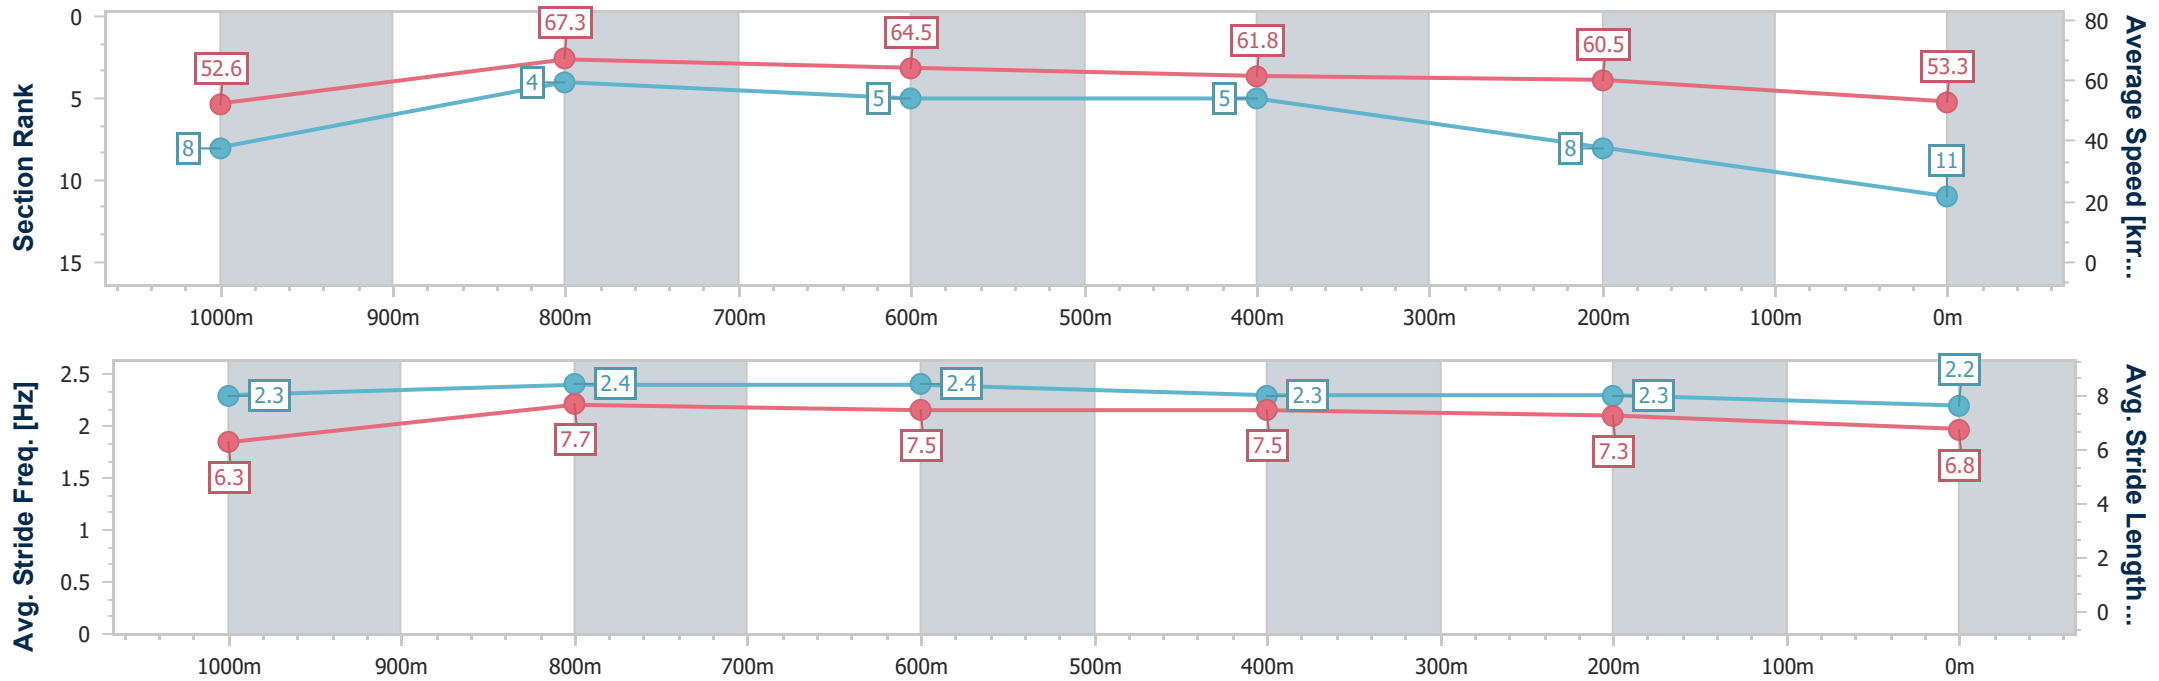

Ipswich QLD Professional  
Race 3: SCHWEPPE'S Maiden Handicap - 1200m

15 January 2025 - 14:14

Track Rating: Good 4, Weather: Fine, Rail Position: +6m Entire

Section	Overall	1000m	800m	600m	400m	200m
Section Times	1:11.15 [10] (0:14.00)	0:57.15 [10] (0:10.58)	0:46.57 [10] (0:11.12)	0:35.45 [9] (0:11.65)	0:23.80 [9] (0:11.78)	0:12.02 [11] (0:12.02)
Average Speed [km/h]	51.6	67.6	64.5	62.0	61.3	59.8
Top Speed [km/h]	68.0	69.0	65.5	63.0	61.9	60.9
Avg. Dist. to Rail [m]	0.7	1.3	0.6	0.8	0.4	1.6
Avg. Stride Freq. [Hz]	2.4	2.5	2.4	2.3	2.3	2.2
Avg. Stride Length [m]	6.1	7.6	7.6	7.6	7.4	7.4

- [ ] Ranking at each section and finish
- .-.- No data available at this section
- NA No data available

Horse/Jockey Name	Slim Chance
Final Rank	11
Fastest Section Time (Section)	0:10.59 (1000m)
Top Speed [km/h] (Section)	68.8 (1000m)
Race State	Finished

Ipswich QLD Professional  
Race 3: SCHWEPPE'S Maiden Handicap - 1200m

15 January 2025 - 14:14

Track Rating: Good 4, Weather: Fine, Rail Position: +6m Entire

Section	Overall	1000m	800m	600m	400m	200m
Section Times	1:12.35 [11] (0:13.71)	0:58.64 [8] (0:10.59)	0:48.05 [4] (0:11.13)	0:36.92 [5] (0:11.59)	0:25.33 [5] (0:11.83)	0:13.50 [8] (0:13.50)
Average Speed [km/h]	52.6	67.3	64.5	61.8	60.5	53.3
Top Speed [km/h]	68.4	68.8	66.2	63.2	62.3	58.9
Avg. Dist. to Rail [m]	2.5	0.8	1.0	1.1	1.1	0.9
Avg. Stride Freq. [Hz]	2.3	2.4	2.4	2.3	2.3	2.2
Avg. Stride Length [m]	6.3	7.7	7.5	7.5	7.3	6.8

- [ ] Ranking at each section and finish
- .-.- No data available at this section
- NA No data available