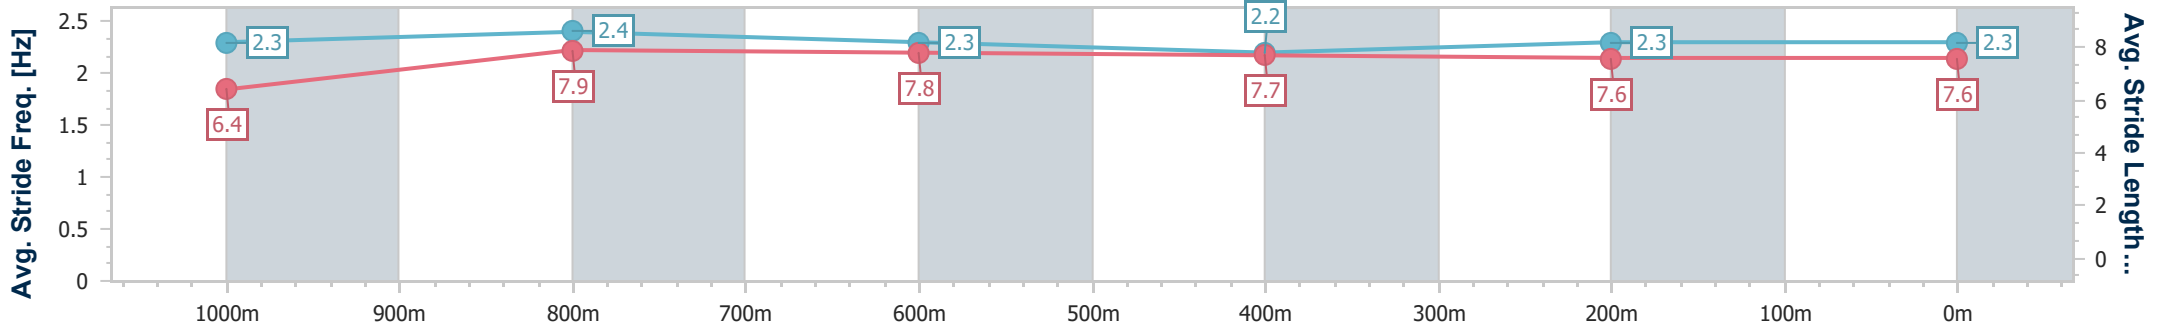

Horse/Jockey Name	Acapulco Girl
Final Rank	2
Fastest Section Time (Section)	0:10.77 (1000m)
Top Speed [km/h] (Section)	69.1 (1000m)
Race State	Finished

Ipswich QLD Professional
Race 3: SCHWEPPE'S Maiden Handicap - 1200m

15 January 2025 - 14:14

Track Rating: Good 4, Weather: Fine, Rail Position: +6m Entire

Section	Overall	1000m	800m	600m	400m	200m
Section Times	1:10.25 [2] (0:13.40)	0:56.85 [2] (0:10.77)	0:46.08 [3] (0:11.16)	0:34.92 [3] (0:11.64)	0:23.28 [3] (0:11.61)	0:11.67 [3] (0:11.67)
Average Speed [km/h]	53.8	66.9	64.7	62.4	62.4	61.6
Top Speed [km/h]	69.0	69.1	66.1	63.0	63.3	63.3
Avg. Dist. to Rail [m]	4.7	1.0	1.2	2.3	2.3	4.8
Avg. Stride Freq. [Hz]	2.3	2.4	2.3	2.2	2.3	2.3
Avg. Stride Length [m]	6.4	7.9	7.8	7.7	7.6	7.6

- [ ] Ranking at each section and finish
- -.-.- No data available at this section
- NA No data available