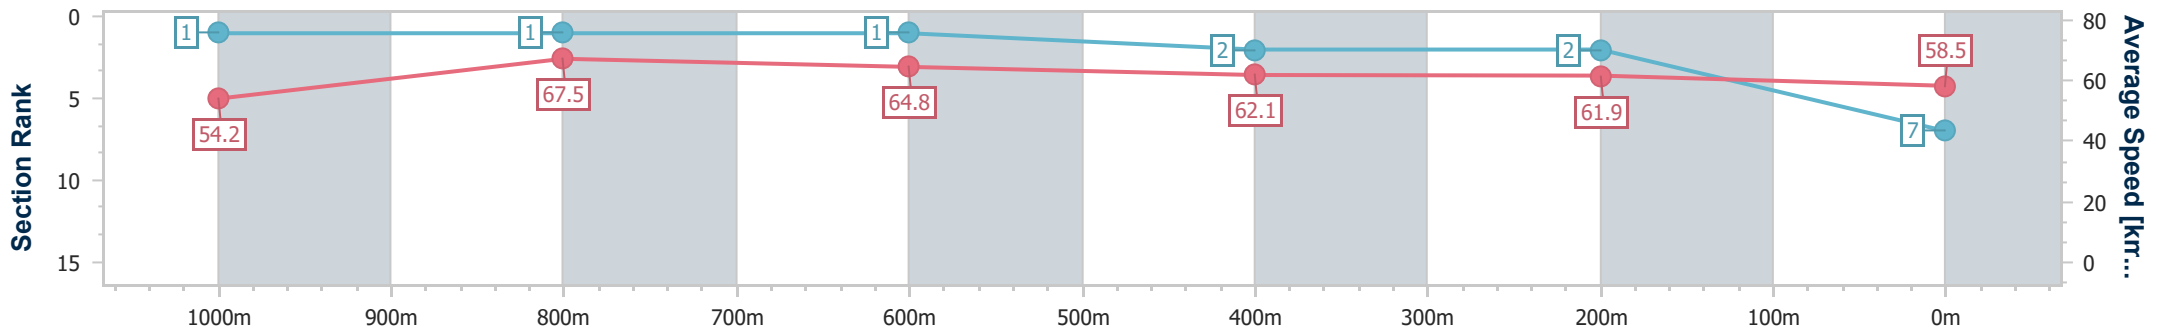

Horse/Jockey Name	Vesper Lynd
Final Rank	7
Fastest Section Time (Section)	0:10.65 (1000m)
Top Speed [km/h] (Section)	69.1 (1000m)
Race State	Finished

Ipswich QLD Professional
Race 3: SCHWEPPE'S Maiden Handicap - 1200m

15 January 2025 - 14:14

Track Rating: Good 4, Weather: Fine, Rail Position: +6m Entire

Section	Overall	1000m	800m	600m	400m	200m
Section Times	1:10.83 [7] (0:13.32)	0:57.51 [1] (0:10.65)	0:46.86 [1] (0:11.21)	0:35.65 [1] (0:11.64)	0:24.01 [2] (0:11.70)	0:12.31 [2] (0:12.31)
Average Speed [km/h]	54.2	67.5	64.8	62.1	61.9	58.5
Top Speed [km/h]	68.1	69.1	65.7	63.3	62.4	61.9
Avg. Dist. to Rail [m]	1.7	0.6	1.8	1.4	1.9	3.5
Avg. Stride Freq. [Hz]	2.4	2.5	2.5	2.4	2.5	2.3
Avg. Stride Length [m]	6.3	7.5	7.3	7.1	6.9	6.9

- [ ] Ranking at each section and finish
- -.-.- No data available at this section
- NA No data available