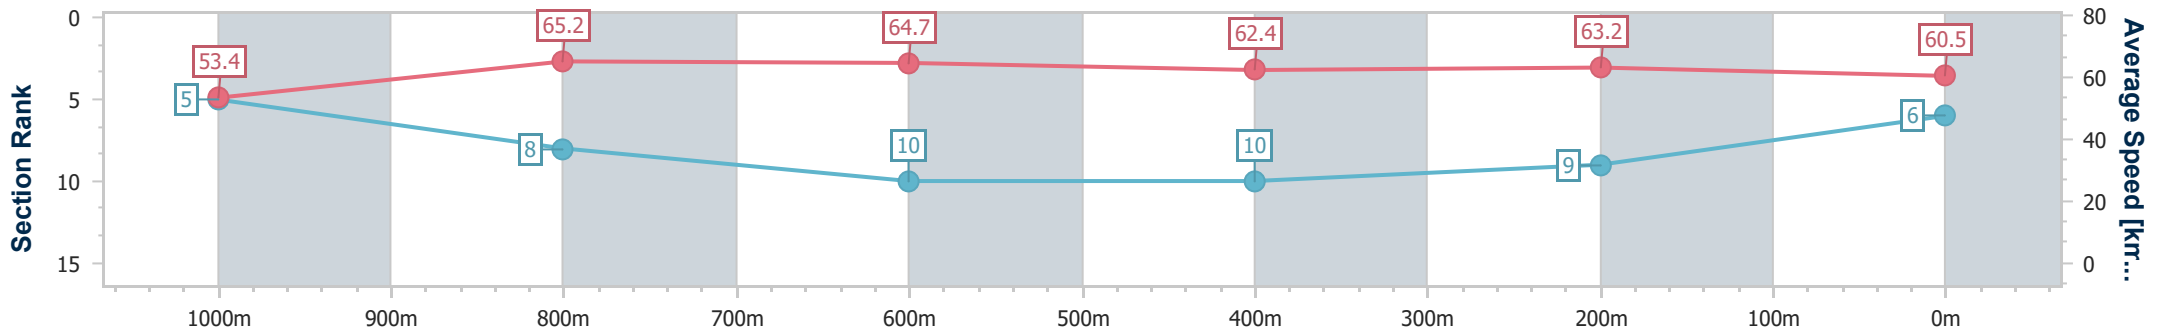

Horse/Jockey Name	Deuterium
Final Rank	6
Fastest Section Time (Section)	0:11.02 (1000m)
Top Speed [km/h] (Section)	66.8 (Overall)
Race State	Finished

Ipswich QLD Professional
Race 3: SCHWEPPE'S Maiden Handicap - 1200m

15 January 2025 - 14:14

Track Rating: Good 4, Weather: Fine, Rail Position: +6m Entire

Section	Overall	1000m	800m	600m	400m	200m
Section Times	1:10.81 [6] (0:13.53)	0:57.28 [5] (0:11.02)	0:46.26 [8] (0:11.17)	0:35.09 [10] (0:11.64)	0:23.45 [10] (0:11.52)	0:11.93 [9] (0:11.93)
Average Speed [km/h]	53.4	65.2	64.7	62.4	63.2	60.5
Top Speed [km/h]	66.8	66.6	66.3	63.1	64.3	62.5
Avg. Dist. to Rail [m]	8.1	1.6	0.9	2.3	3.7	5.6
Avg. Stride Freq. [Hz]	2.3	2.4	2.3	2.3	2.3	2.3
Avg. Stride Length [m]	6.3	7.7	7.8	7.6	7.6	7.4

- [ ] Ranking at each section and finish
- -.-.- No data available at this section
- NA No data available