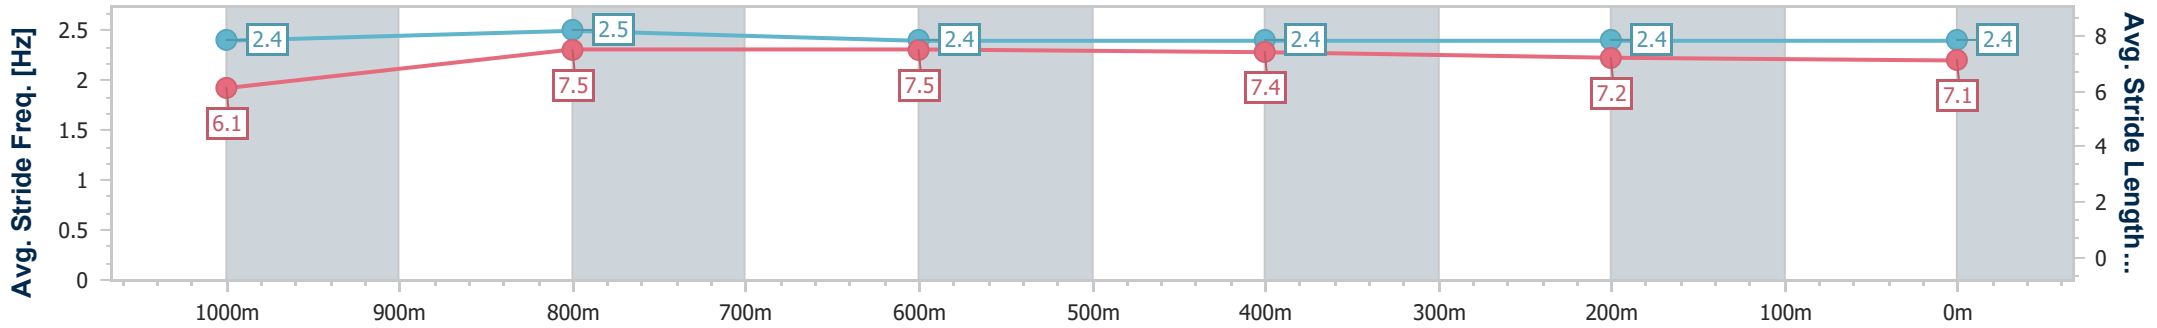

### Ipswich QLD Professional

Race 3: SCHWEPPE'S Maiden Handicap - 1200m

15 January 2025 - 14:14

Track Rating: Good 4, Weather: Fine, Rail Position: +6m Entire

Section	Overall	1000m	800m	600m	400m	200m
Section Times	1:10.53 [5] (0:13.51)	0:57.02 [4] (0:10.95)	0:46.07 [6] (0:11.13)	0:34.94 [6] (0:11.53)	0:23.41 [6] (0:11.52)	0:11.89 [5] (0:11.89)
Average Speed [km/h]	53.4	66.1	65.3	62.8	63.4	60.4
Top Speed [km/h]	68.7	67.7	66.3	65.2	65.2	62.5
Avg. Dist. to Rail [m]	7.3	3.0	1.7	2.3	4.4	7.2
Avg. Stride Freq. [Hz]	2.4	2.5	2.4	2.4	2.4	2.4
Avg. Stride Length [m]	6.1	7.5	7.5	7.4	7.2	7.1