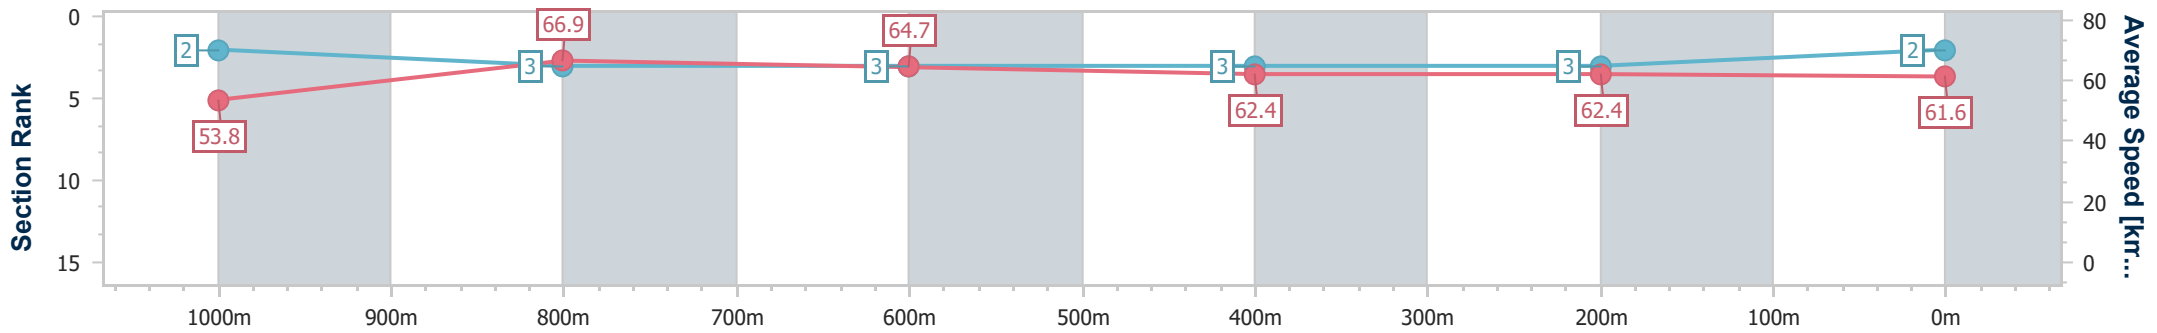

Horse/Jockey Name	Acapulco Girl
Final Rank	2
Fastest Section Time (Section)	0:10.77 (1000m)
Top Speed [km/h] (Section)	69.1 (1000m)
Race State	Finished

Ipswich QLD Professional
Race 3: SCHWEPPE'S Maiden Handicap - 1200m

15 January 2025 - 14:14

Track Rating: Good 4, Weather: Fine, Rail Position: +6m Entire

Section	Overall	1000m	800m	600m	400m	200m
Section Times	1:10.25 [2] (0:13.40)	0:56.85 [2] (0:10.77)	0:46.08 [3] (0:11.16)	0:34.92 [3] (0:11.64)	0:23.28 [3] (0:11.61)	0:11.67 [3] (0:11.67)
Average Speed [km/h]	53.8	66.9	64.7	62.4	62.4	61.6
Top Speed [km/h]	69.0	69.1	66.1	63.0	63.3	63.3
Avg. Dist. to Rail [m]	4.7	1.0	1.2	2.3	2.3	4.8
Avg. Stride Freq. [Hz]	2.3	2.4	2.3	2.2	2.3	2.3
Avg. Stride Length [m]	6.4	7.9	7.8	7.7	7.6	7.6

- [ ] Ranking at each section and finish
- -.-.- No data available at this section
- NA No data available