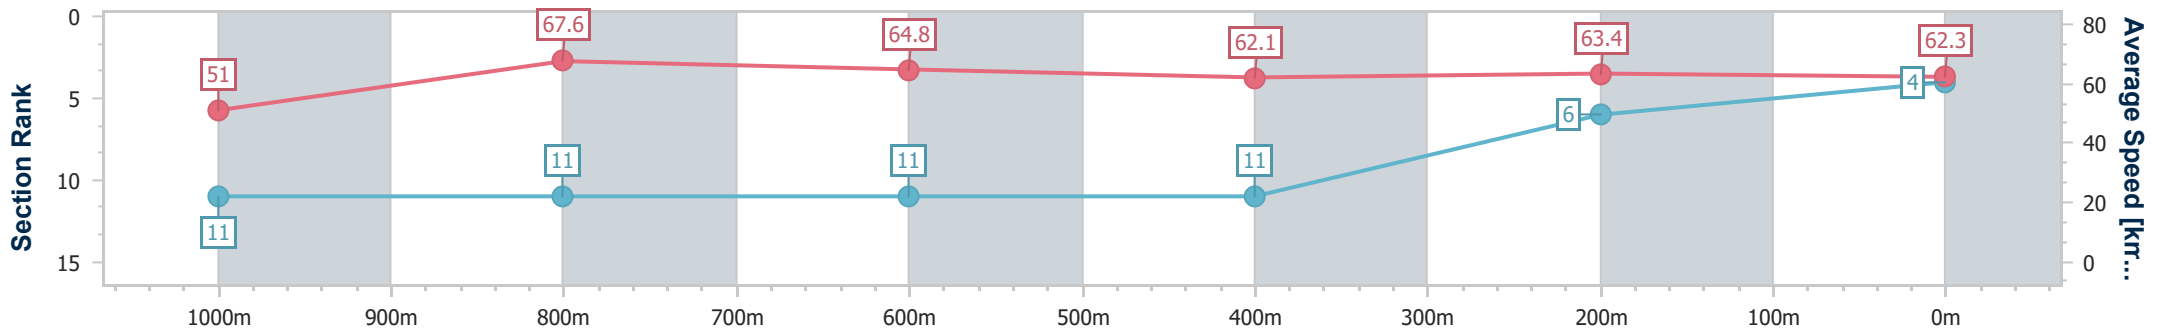

### Ipswich QLD Professional

Race 3: SCHWEPPE'S Maiden Handicap - 1200m

15 January 2025 - 14:14

Track Rating: Good 4, Weather: Fine, Rail Position: +6m Entire

Section	Overall	1000m	800m	600m	400m	200m
Section Times	1:10.34 [4] (0:14.14)	0:56.20 [11] (0:10.60)	0:45.60 [11] (0:11.11)	0:34.49 [11] (0:11.55)	0:22.94 [11] (0:11.35)	0:11.59 [6] (0:11.59)
Average Speed [km/h]	51.0	67.6	64.8	62.1	63.4	62.3
Top Speed [km/h]	68.2	69.4	65.8	62.8	64.2	63.3
Avg. Dist. to Rail [m]	3.3	1.4	0.7	0.2	0.5	1.3
Avg. Stride Freq. [Hz]	2.2	2.2	2.2	2.1	2.2	2.2
Avg. Stride Length [m]	6.4	7.9	8.0	8.1	7.9	7.9