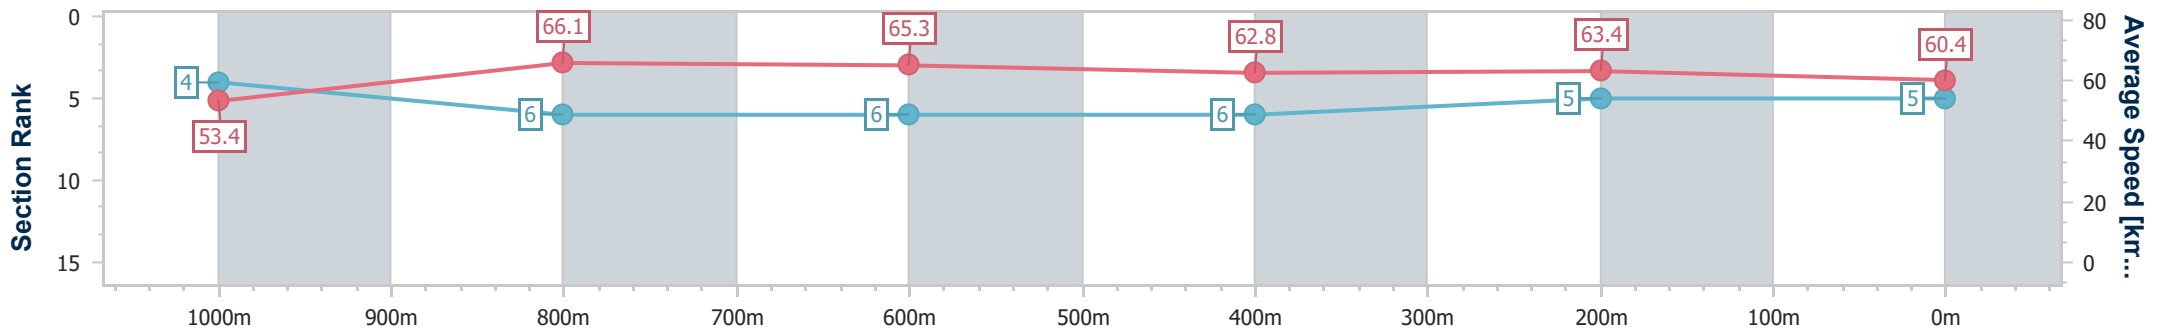

### Ipswich QLD Professional

Race 3: SCHWEPPE'S Maiden Handicap - 1200m

15 January 2025 - 14:14

Track Rating: Good 4, Weather: Fine, Rail Position: +6m Entire

Section	Overall	1000m	800m	600m	400m	200m
Section Times	1:10.53 [5] (0:13.51)	0:57.02 [4] (0:10.95)	0:46.07 [6] (0:11.13)	0:34.94 [6] (0:11.53)	0:23.41 [6] (0:11.52)	0:11.89 [5] (0:11.89)
Average Speed [km/h]	53.4	66.1	65.3	62.8	63.4	60.4
Top Speed [km/h]	68.7	67.7	66.3	65.2	65.2	62.5
Avg. Dist. to Rail [m]	7.3	3.0	1.7	2.3	4.4	7.2
Avg. Stride Freq. [Hz]	2.4	2.5	2.4	2.4	2.4	2.4
Avg. Stride Length [m]	6.1	7.5	7.5	7.4	7.2	7.1