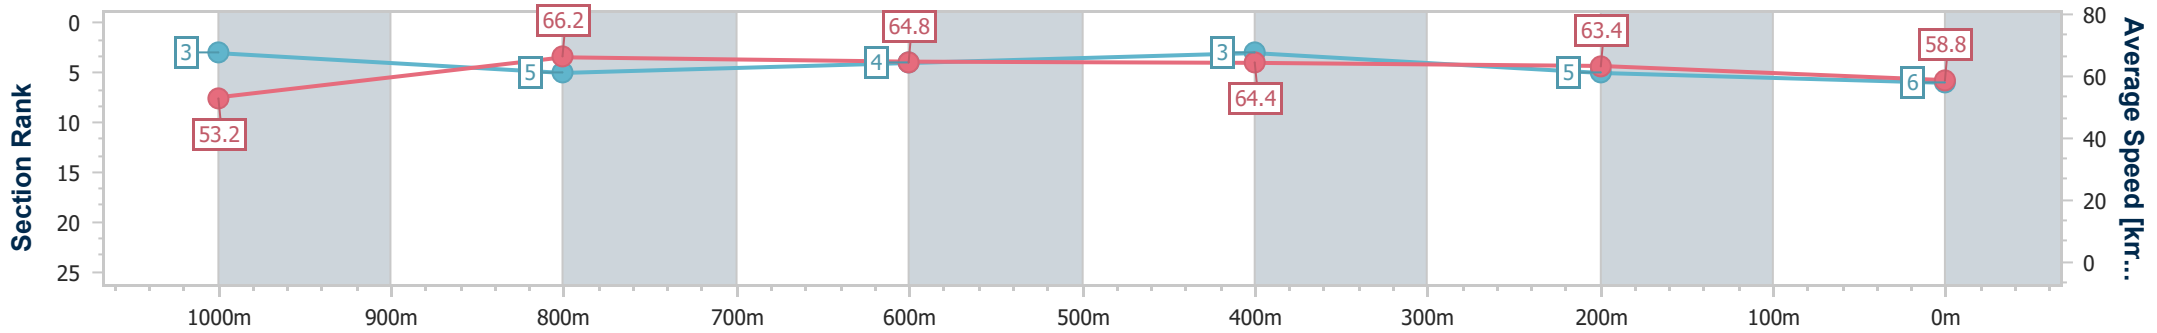

Horse/Jockey Name	Burnett
Final Rank	6
Fastest Section Time (Section)	0:11.06 (1000m)
Top Speed [km/h] (Section)	67.2 (1000m)
Race State	Finished

Eagle Farm QLD Professional
Race 6: LADBROKES RACING CLUB Class 2 Plate - 1200m
18 January 2025 - 15:08
Track Rating: Good 4, Weather: Overcast, Rail Position: +1m Entire

BRISBANE
RACING CLUB

Section	Overall	1000m	800m	600m	400m	200m
Section Times	1:10.62 [6] (0:13.55)	0:57.07 [3] (0:11.06)	0:46.01 [5] (0:11.15)	0:34.86 [4] (0:11.28)	0:23.58 [3] (0:11.32)	0:12.26 [5]
Average Speed [km/h]	53.2	66.2	64.8	64.4	63.4	58.8
Top Speed [km/h]	66.2	67.2	66.1	64.9	64.6	62.1
Avg. Dist. to Rail [m]	3.1	2.7	1.4	1.6	6.5	9.0
Avg. Stride Freq. [Hz]	2.3	2.4	2.4	2.4	2.4	2.3
Avg. Stride Length [m]	6.4	7.3	7.2	7.3	7.2	7.1

- [ ] Ranking at each section and finish
- -.-.- No data available at this section
- NA No data available