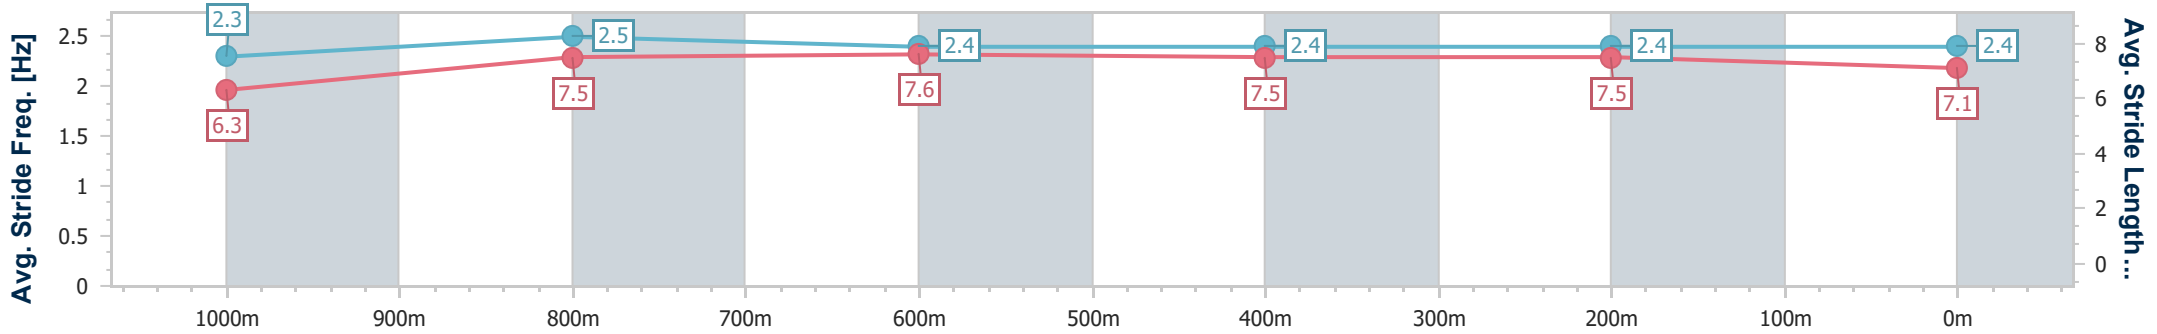

Eagle Farm QLD Professional

Race 6: LADBROKES RACING CLUB Class 2 Plate - 1200m

18 January 2025 - 15:08

Track Rating: Good 4, Weather: Overcast, Rail Position: +1m Entire

BRISBANE RACING CLUB

Section	Overall	1000m	800m	600m	400m	200m
Section Times	1:10.06 [2] (0:13.79)	0:56.27 [8] (0:11.01)	0:45.26 [7] (0:11.21)	0:34.05 [7] (0:11.19)	0:22.86 [5] (0:11.08)	0:11.78 [4] (0:11.78)
Average Speed [km/h]	52.3	66.3	64.9	64.7	65.1	60.9
Top Speed [km/h]	66.3	67.6	66.0	66.8	67.0	63.2
Avg. Dist. to Rail [m]	2.3	2.3	2.0	1.7	3.8	4.6
Avg. Stride Freq. [Hz]	2.3	2.5	2.4	2.4	2.4	2.4
Avg. Stride Length [m]	6.3	7.5	7.6	7.5	7.5	7.1