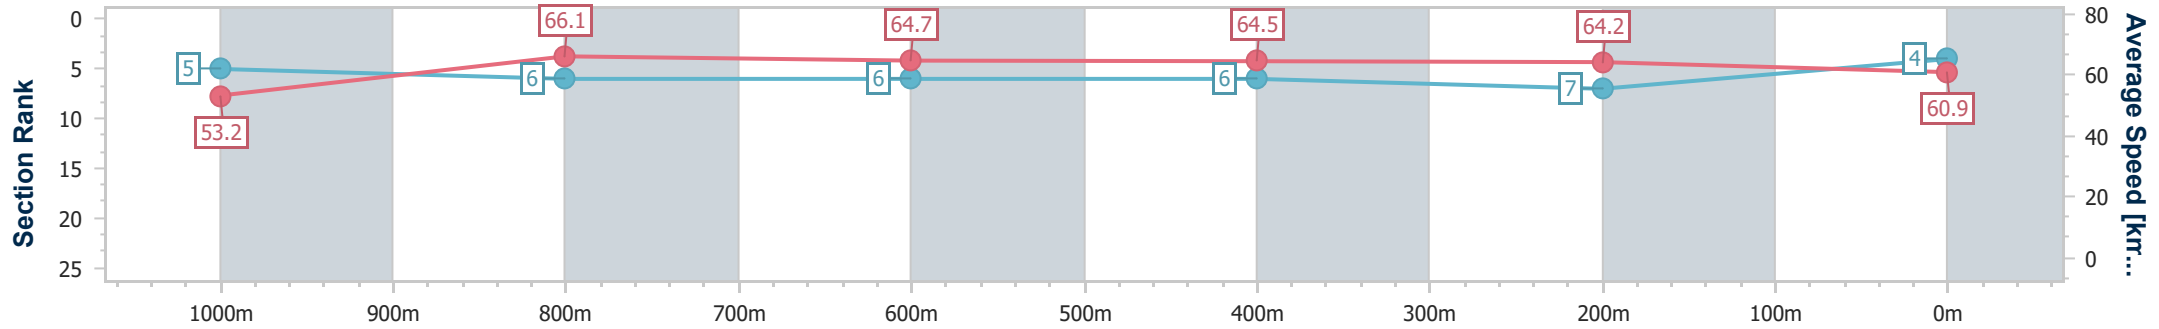

Eagle Farm QLD Professional

Race 6: LADBROKES RACING CLUB Class 2 Plate - 1200m

18 January 2025 - 15:08

Track Rating: Good 4, Weather: Overcast, Rail Position: +1m Entire

BRISBANE RACING CLUB

Section	Overall	1000m	800m	600m	400m	200m
Section Times	1:10.27 [4] (0:13.58)	0:56.69 [5] (0:11.07)	0:45.62 [6] (0:11.28)	0:34.34 [6] (0:11.28)	0:23.06 [6] (0:11.21)	0:11.85 [7] (0:11.85)
Average Speed [km/h]	53.2	66.1	64.7	64.5	64.2	60.9
Top Speed [km/h]	67.7	67.8	65.8	66.9	66.9	63.7
Avg. Dist. to Rail [m]	3.0	3.1	3.0	2.4	7.0	9.4
Avg. Stride Freq. [Hz]	2.3	2.4	2.4	2.4	2.4	2.3
Avg. Stride Length [m]	6.4	7.7	7.6	7.5	7.4	7.2