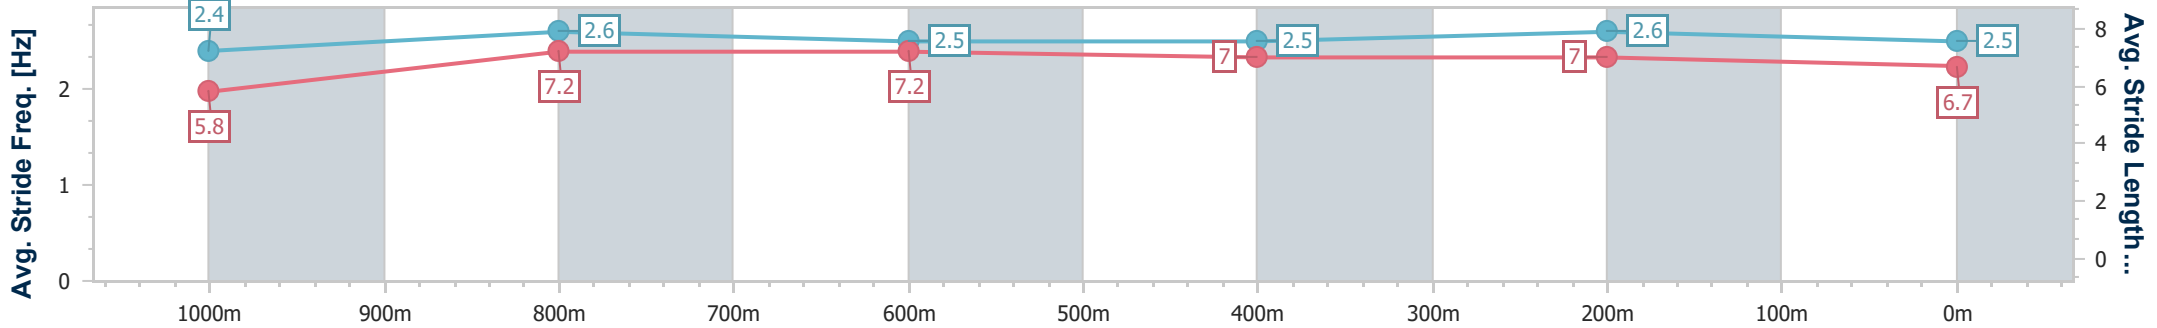

Horse/Jockey Name	Zarafa
Final Rank	9
Fastest Section Time (Section)	0:10.93 (1000m)
Top Speed [km/h] (Section)	67.9 (1000m)
Race State	Finished

Eagle Farm QLD Professional
Race 6: LADBROKES RACING CLUB Class 2 Plate - 1200m
18 January 2025 - 15:08
Track Rating: Good 4, Weather: Overcast, Rail Position: +1m Entire

BRISBANE
RACING CLUB

Section	Overall	1000m	800m	600m	400m	200m
Section Times	1:10.93 [9] (0:14.47)	0:56.46 [12] (0:10.93)	0:45.53 [12] (0:11.01)	0:34.52 [11] (0:11.32)	0:23.20 [12] (0:11.19)	0:12.01 [12] (0:12.01)
Average Speed [km/h]	50.0	66.2	65.6	64.1	64.4	59.9
Top Speed [km/h]	65.8	67.9	66.8	66.3	66.3	63.1
Avg. Dist. to Rail [m]	7.9	1.7	0.6	1.7	4.9	4.0
Avg. Stride Freq. [Hz]	2.4	2.6	2.5	2.5	2.6	2.5
Avg. Stride Length [m]	5.8	7.2	7.2	7.0	7.0	6.7

- [ ] Ranking at each section and finish
- -.-.- No data available at this section
- NA No data available