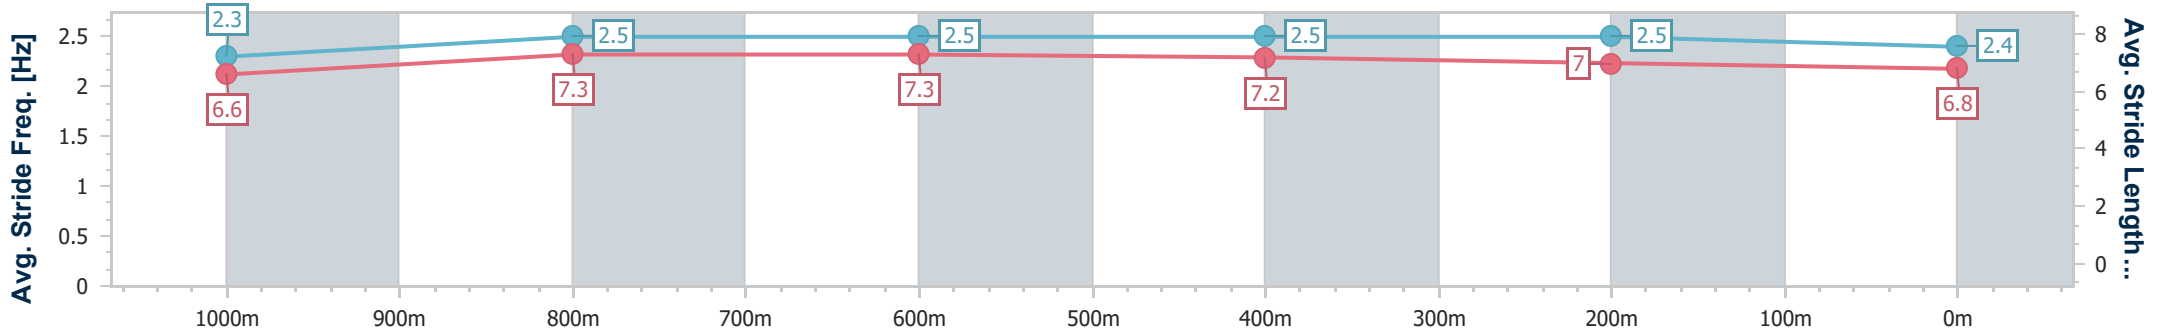

Horse/Jockey Name	Salt Lake Betty
Final Rank	7
Fastest Section Time (Section)	0:11.06 (1000m)
Top Speed [km/h] (Section)	67.5 (1000m)
Race State	Finished

Eagle Farm QLD Professional
Race 6: LADBROKES RACING CLUB Class 2 Plate - 1200m
18 January 2025 - 15:08
Track Rating: Good 4, Weather: Overcast, Rail Position: +1m Entire

BRISBANE
RACING CLUB

Section	Overall	1000m	800m	600m	400m	200m
Section Times	1:10.70 [7] (0:13.13)	0:57.57 [1] (0:11.06)	0:46.51 [1] (0:11.21)	0:35.30 [1] (0:11.33)	0:23.97 [2] (0:11.44)	0:12.53 [1] (0:12.53)
Average Speed [km/h]	55.0	65.3	64.3	63.7	62.9	57.6
Top Speed [km/h]	66.9	67.5	65.7	64.4	64.7	61.8
Avg. Dist. to Rail [m]	1.6	0.6	0.4	0.8	3.5	5.1
Avg. Stride Freq. [Hz]	2.3	2.5	2.5	2.5	2.5	2.4
Avg. Stride Length [m]	6.6	7.3	7.3	7.2	7.0	6.8

- [ ] Ranking at each section and finish
- -.-.- No data available at this section
- NA No data available