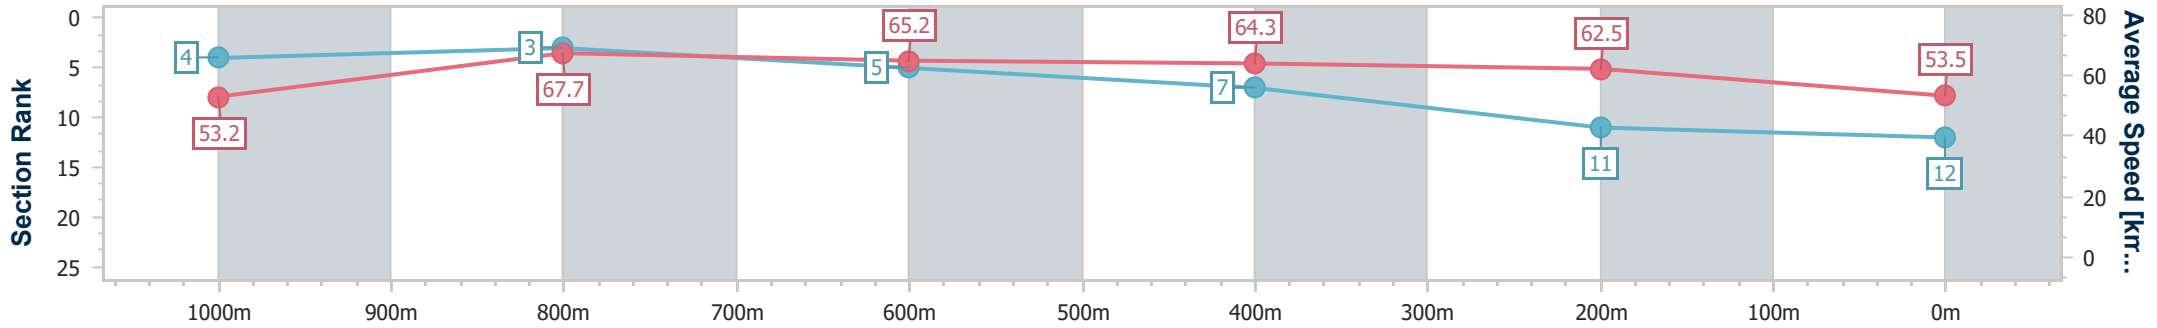

Horse/Jockey Name	Ravenclaw
Final Rank	12
Fastest Section Time (Section)	0:10.92 (1000m)
Top Speed [km/h] (Section)	68.6 (1000m)
Race State	Finished

Eagle Farm QLD Professional
Race 6: LADBROKES RACING CLUB Class 2 Plate - 1200m
18 January 2025 - 15:08
Track Rating: Good 4, Weather: Overcast, Rail Position: +1m Entire

BRISBANE
RACING CLUB

Section	Overall	1000m	800m	600m	400m	200m
Section Times	1:12.19 [12] (0:13.58)	0:58.61 [4] (0:10.92)	0:47.69 [3] (0:11.27)	0:36.42 [5] (0:11.46)	0:24.96 [7] (0:11.53)	0:13.43 [11]
Average Speed [km/h]	53.2	67.7	65.2	64.3	62.5	53.5
Top Speed [km/h]	67.7	68.6	66.7	65.9	64.4	58.8
Avg. Dist. to Rail [m]	6.0	5.1	4.8	4.4	8.1	9.6
Avg. Stride Freq. [Hz]	2.4	2.6	2.5	2.6	2.5	2.3
Avg. Stride Length [m]	6.2	7.2	7.2	7.0	6.9	6.4

- [ ] Ranking at each section and finish
- -.-.- No data available at this section
- NA No data available