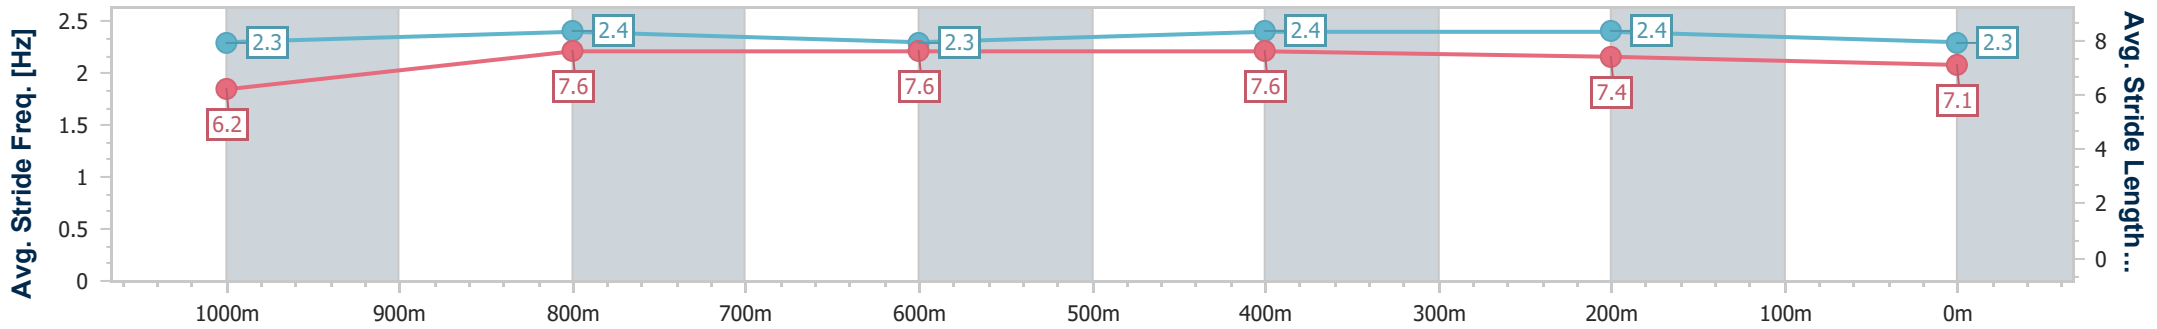

Horse/Jockey Name	River Ribble
Final Rank	11
Fastest Section Time (Section)	0:11.10 (600m)
Top Speed [km/h] (Section)	67.8 (Overall)
Race State	Finished

Eagle Farm QLD Professional
Race 6: LADBROKES RACING CLUB Class 2 Plate - 1200m
18 January 2025 - 15:08
Track Rating: Good 4, Weather: Overcast, Rail Position: +1m Entire

BRISBANE
RACING CLUB

Section	Overall	1000m	800m	600m	400m	200m
Section Times	1:11.06 [11] (0:13.88)	0:57.18 [9] (0:11.24)	0:45.94 [10] (0:11.32)	0:34.62 [12] (0:11.10)	0:23.52 [11] (0:11.19)	0:12.33 [10]
Average Speed [km/h]	51.8	65.3	64.1	65.1	64.4	58.3
Top Speed [km/h]	67.8	67.6	66.3	66.6	66.5	61.6
Avg. Dist. to Rail [m]	4.5	3.1	1.8	1.0	5.2	7.9
Avg. Stride Freq. [Hz]	2.3	2.4	2.3	2.4	2.4	2.3
Avg. Stride Length [m]	6.2	7.6	7.6	7.6	7.4	7.1

- [ ] Ranking at each section and finish
- -.-.- No data available at this section
- NA No data available