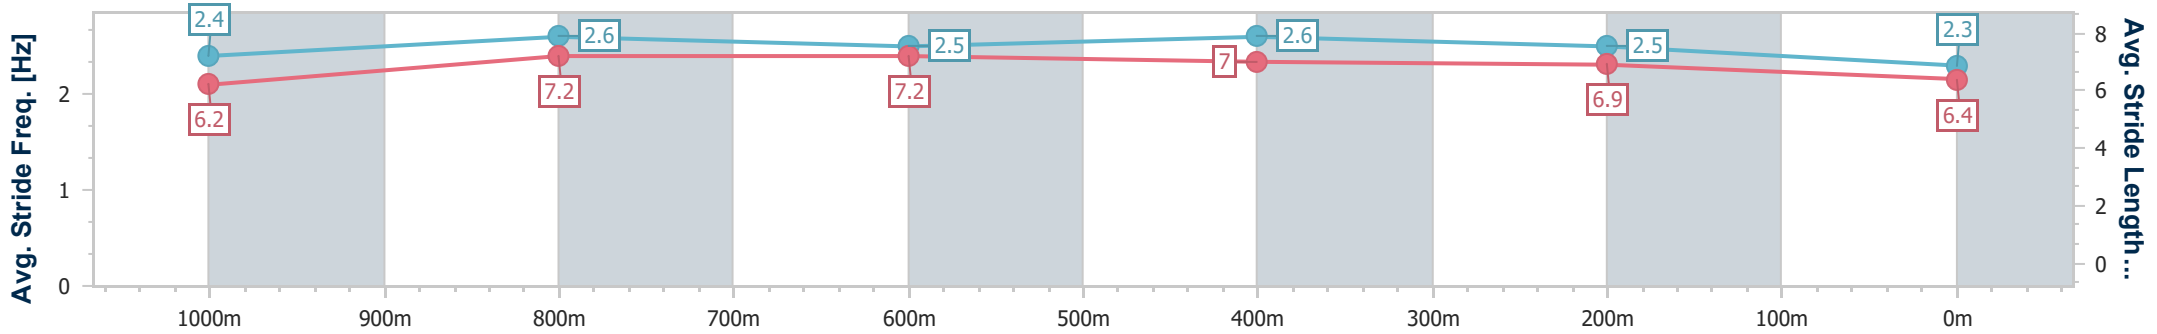

Horse/Jockey Name	Ravenclaw
Final Rank	12
Fastest Section Time (Section)	0:10.92 (1000m)
Top Speed [km/h] (Section)	68.6 (1000m)
Race State	Finished

Eagle Farm QLD Professional
Race 6: LADBROKES RACING CLUB Class 2 Plate - 1200m
18 January 2025 - 15:08
Track Rating: Good 4, Weather: Overcast, Rail Position: +1m Entire

BRISBANE
RACING CLUB

Section	Overall	1000m	800m	600m	400m	200m
Section Times	1:12.19 [12] (0:13.58)	0:58.61 [4] (0:10.92)	0:47.69 [3] (0:11.27)	0:36.42 [5] (0:11.46)	0:24.96 [7] (0:11.53)	0:13.43 [11]
Average Speed [km/h]	53.2	67.7	65.2	64.3	62.5	53.5
Top Speed [km/h]	67.7	68.6	66.7	65.9	64.4	58.8
Avg. Dist. to Rail [m]	6.0	5.1	4.8	4.4	8.1	9.6
Avg. Stride Freq. [Hz]	2.4	2.6	2.5	2.6	2.5	2.3
Avg. Stride Length [m]	6.2	7.2	7.2	7.0	6.9	6.4

- [ ] Ranking at each section and finish
- -.-.- No data available at this section
- NA No data available