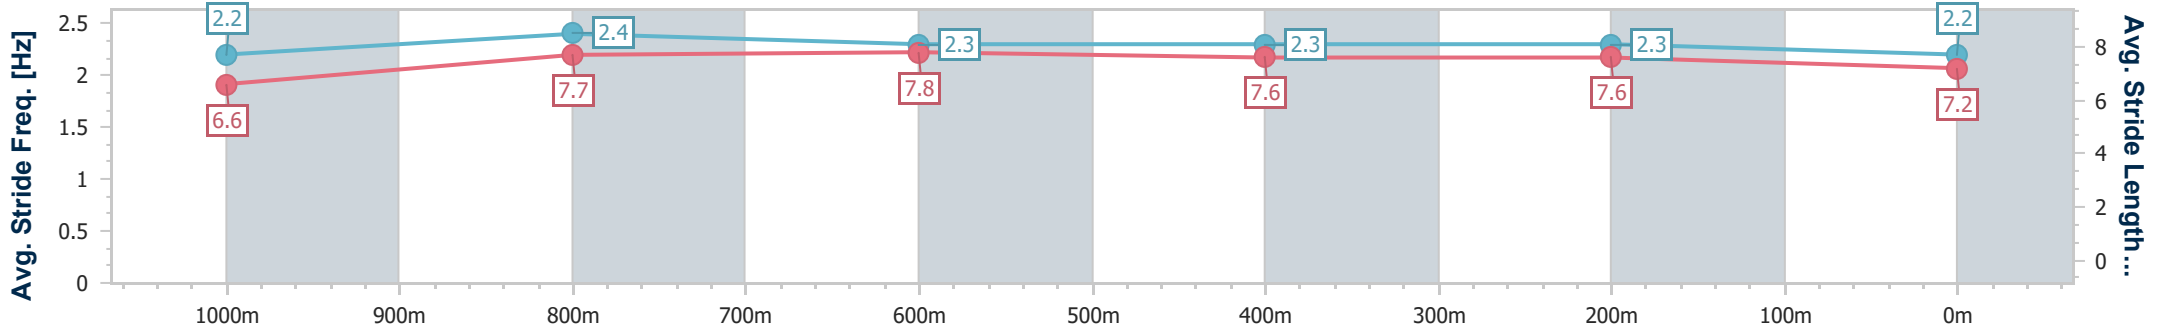

Horse/Jockey Name	Red Mile
Final Rank	8
Fastest Section Time (Section)	0:10.92 (1000m)
Top Speed [km/h] (Section)	67.0 (Overall)
Race State	Finished

Eagle Farm QLD Professional
Race 6: LADBROKES RACING CLUB Class 2 Plate - 1200m
18 January 2025 - 15:08
Track Rating: Good 4, Weather: Overcast, Rail Position: +1m Entire

BRISBANE
RACING CLUB

Section	Overall	1000m	800m	600m	400m	200m
Section Times	1:10.84 [8] (0:13.59)	0:57.25 [6] (0:10.92)	0:46.33 [4] (0:11.18)	0:35.15 [3] (0:11.38)	0:23.77 [4] (0:11.33)	0:12.44 [6] (0:12.44)
Average Speed [km/h]	53.0	65.9	64.5	63.7	63.4	58.0
Top Speed [km/h]	67.0	66.7	65.3	64.7	64.9	61.1
Avg. Dist. to Rail [m]	1.0	0.2	0.5	0.6	2.7	4.2
Avg. Stride Freq. [Hz]	2.2	2.4	2.3	2.3	2.3	2.2
Avg. Stride Length [m]	6.6	7.7	7.8	7.6	7.6	7.2

- [ ] Ranking at each section and finish
- -.-.- No data available at this section
- NA No data available