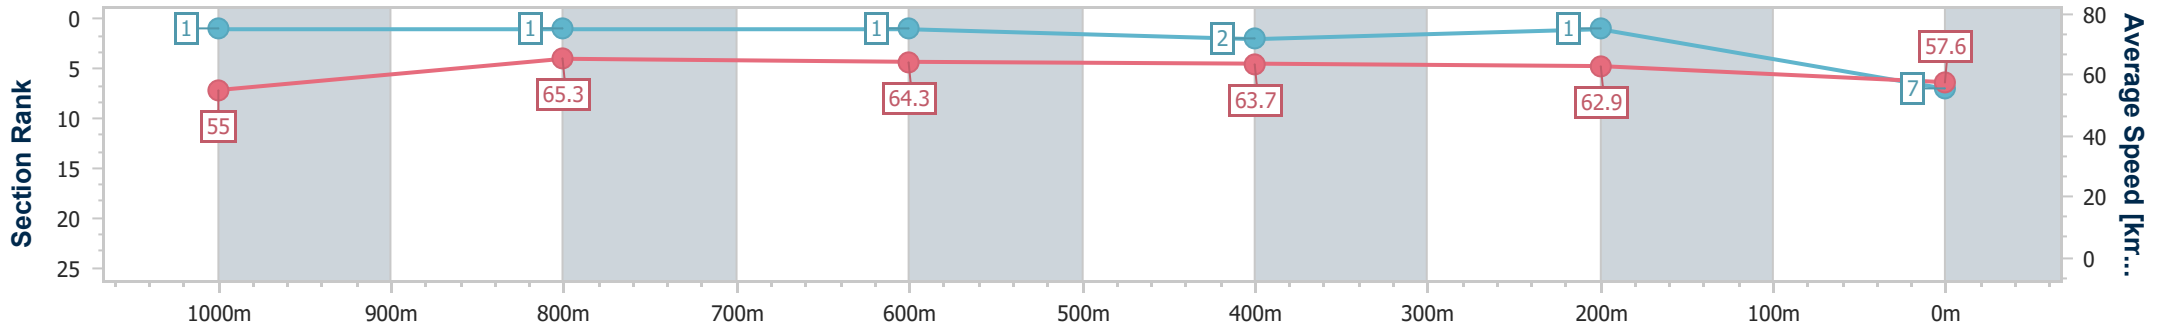

Horse/Jockey Name	Salt Lake Betty
Final Rank	7
Fastest Section Time (Section)	0:11.06 (1000m)
Top Speed [km/h] (Section)	67.5 (1000m)
Race State	Finished

Eagle Farm QLD Professional
Race 6: LADBROKES RACING CLUB Class 2 Plate - 1200m
18 January 2025 - 15:08
Track Rating: Good 4, Weather: Overcast, Rail Position: +1m Entire

BRISBANE
RACING CLUB

Section	Overall	1000m	800m	600m	400m	200m
Section Times	1:10.70 [7] (0:13.13)	0:57.57 [1] (0:11.06)	0:46.51 [1] (0:11.21)	0:35.30 [1] (0:11.33)	0:23.97 [2] (0:11.44)	0:12.53 [1] (0:12.53)
Average Speed [km/h]	55.0	65.3	64.3	63.7	62.9	57.6
Top Speed [km/h]	66.9	67.5	65.7	64.4	64.7	61.8
Avg. Dist. to Rail [m]	1.6	0.6	0.4	0.8	3.5	5.1
Avg. Stride Freq. [Hz]	2.3	2.5	2.5	2.5	2.5	2.4
Avg. Stride Length [m]	6.6	7.3	7.3	7.2	7.0	6.8

- [ ] Ranking at each section and finish
- -.-.- No data available at this section
- NA No data available