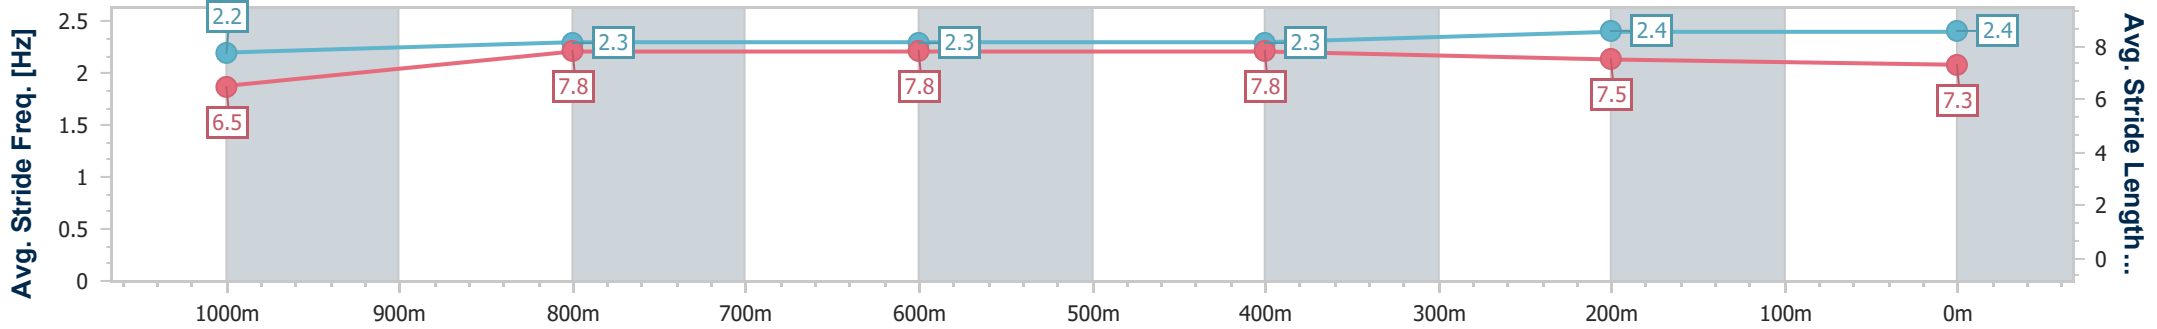

Horse/Jockey Name	About To Explode
Final Rank	1
Fastest Section Time (Section)	0:10.87 (400m)
Top Speed [km/h] (Section)	67.5 (400m)
Race State	Finished

Eagle Farm QLD Professional
Race 6: LADBROKES RACING CLUB Class 2 Plate - 1200m
18 January 2025 - 15:08
Track Rating: Good 4, Weather: Overcast, Rail Position: +1m Entire

BRISBANE
RACING CLUB

Section	Overall	1000m	800m	600m	400m	200m
Section Times	1:09.93 [1] (0:13.76)	0:56.17 [7] (0:11.18)	0:44.99 [8] (0:11.23)	0:33.76 [9] (0:11.22)	0:22.54 [9] (0:10.87)	0:11.67 [3] (0:11.67)
Average Speed [km/h]	52.3	65.8	64.8	65.3	66.1	61.6
Top Speed [km/h]	65.6	66.9	66.0	67.1	67.5	65.1
Avg. Dist. to Rail [m]	4.3	3.9	2.8	3.4	9.9	10.6
Avg. Stride Freq. [Hz]	2.2	2.3	2.3	2.3	2.4	2.4
Avg. Stride Length [m]	6.5	7.8	7.8	7.8	7.5	7.3

- [ ] Ranking at each section and finish
- -.-.- No data available at this section
- NA No data available