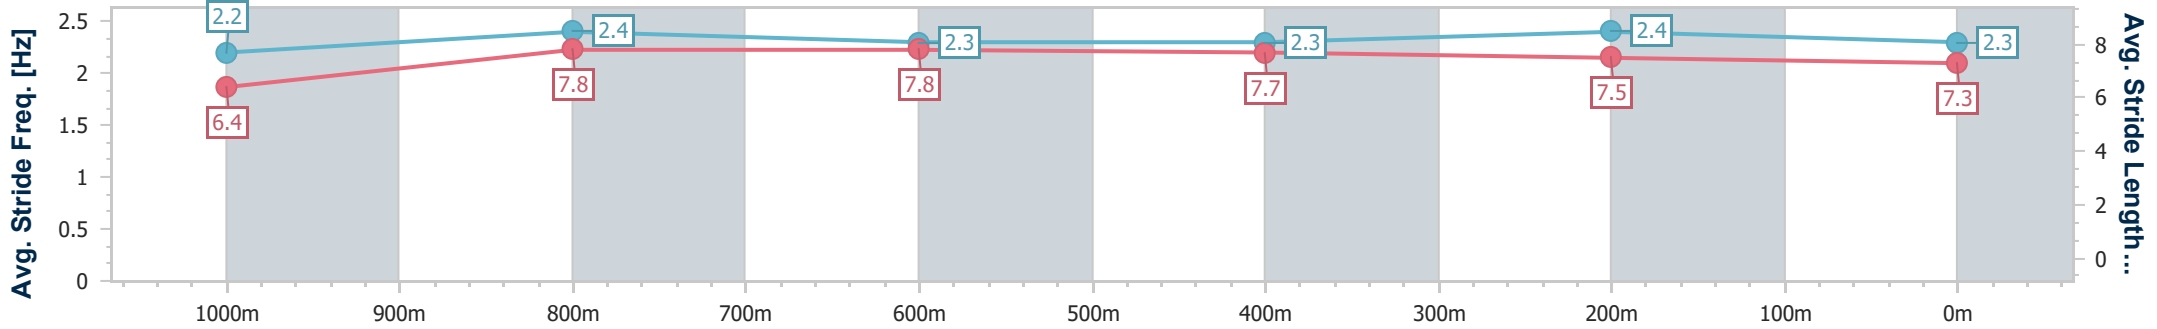

Horse/Jockey Name	Fukubana
Final Rank	3
Fastest Section Time (Section)	0:10.90 (1000m)
Top Speed [km/h] (Section)	67.4 (1000m)
Race State	Finished

Eagle Farm QLD Professional
Race 6: LADBROKES RACING CLUB Class 2 Plate - 1200m
18 January 2025 - 15:08
Track Rating: Good 4, Weather: Overcast, Rail Position: +1m Entire

BRISBANE
RACING CLUB

Section	Overall	1000m	800m	600m	400m	200m
Section Times	1:10.19 [3] (0:14.24)	0:55.95 [10] (0:10.90)	0:45.05 [11] (0:11.10)	0:33.95 [10] (0:11.17)	0:22.78 [10] (0:11.14)	0:11.64 [8] (0:11.64)
Average Speed [km/h]	50.6	66.9	65.2	64.3	64.7	61.7
Top Speed [km/h]	66.5	67.4	66.9	65.2	65.2	63.5
Avg. Dist. to Rail [m]	6.8	2.1	0.8	0.2	1.3	2.1
Avg. Stride Freq. [Hz]	2.2	2.4	2.3	2.3	2.4	2.3
Avg. Stride Length [m]	6.4	7.8	7.8	7.7	7.5	7.3

- [ ] Ranking at each section and finish
- -.-.- No data available at this section
- NA No data available