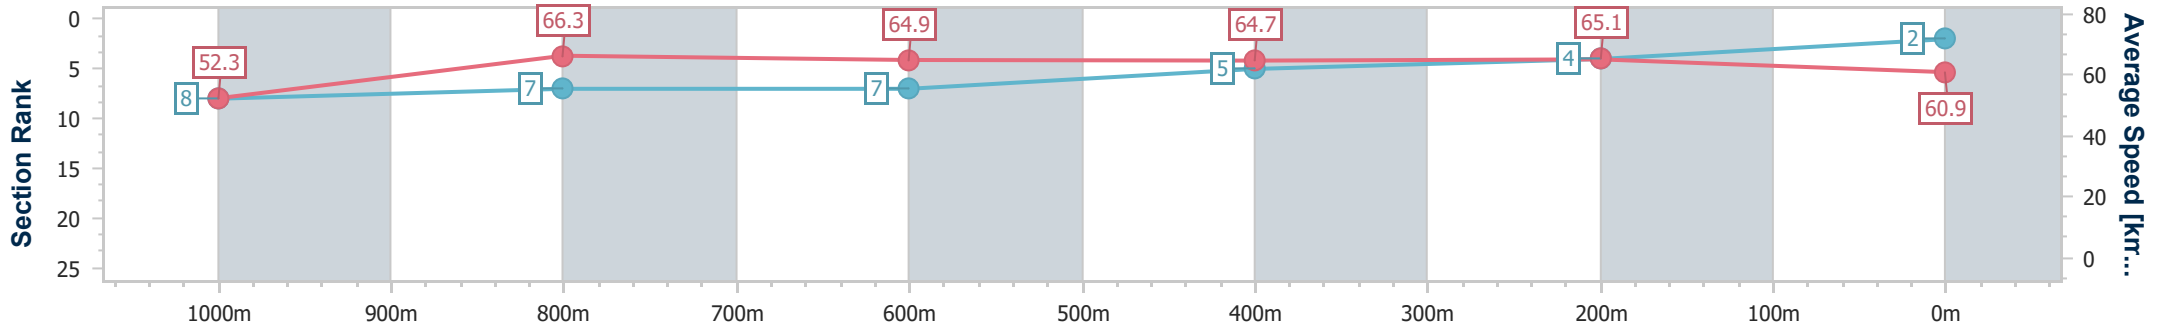

Eagle Farm QLD Professional

Race 6: LADBROKES RACING CLUB Class 2 Plate - 1200m

18 January 2025 - 15:08

Track Rating: Good 4, Weather: Overcast, Rail Position: +1m Entire

BRISBANE RACING CLUB

Section	Overall	1000m	800m	600m	400m	200m
Section Times	1:10.06 [2] (0:13.79)	0:56.27 [8] (0:11.01)	0:45.26 [7] (0:11.21)	0:34.05 [7] (0:11.19)	0:22.86 [5] (0:11.08)	0:11.78 [4] (0:11.78)
Average Speed [km/h]	52.3	66.3	64.9	64.7	65.1	60.9
Top Speed [km/h]	66.3	67.6	66.0	66.8	67.0	63.2
Avg. Dist. to Rail [m]	2.3	2.3	2.0	1.7	3.8	4.6
Avg. Stride Freq. [Hz]	2.3	2.5	2.4	2.4	2.4	2.4
Avg. Stride Length [m]	6.3	7.5	7.6	7.5	7.5	7.1