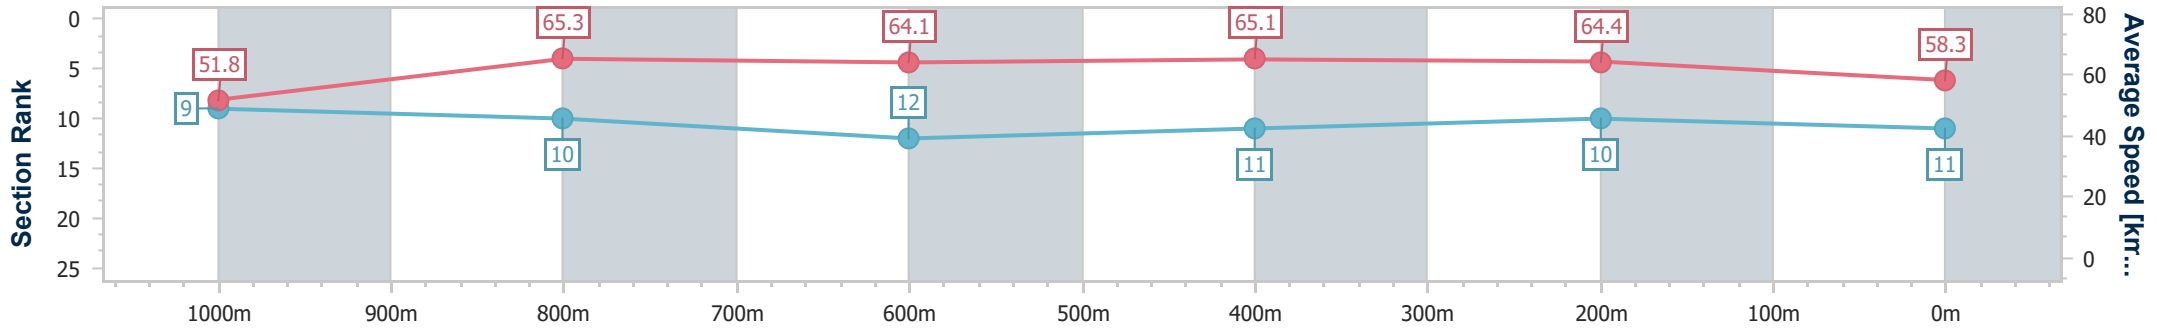

Horse/Jockey Name	River Ribble
Final Rank	11
Fastest Section Time (Section)	0:11.10 (600m)
Top Speed [km/h] (Section)	67.8 (Overall)
Race State	Finished

Eagle Farm QLD Professional
Race 6: LADBROKES RACING CLUB Class 2 Plate - 1200m
18 January 2025 - 15:08
Track Rating: Good 4, Weather: Overcast, Rail Position: +1m Entire

BRISBANE
RACING CLUB

Section	Overall	1000m	800m	600m	400m	200m
Section Times	1:11.06 [11] (0:13.88)	0:57.18 [9] (0:11.24)	0:45.94 [10] (0:11.32)	0:34.62 [12] (0:11.10)	0:23.52 [11] (0:11.19)	0:12.33 [10]
Average Speed [km/h]	51.8	65.3	64.1	65.1	64.4	58.3
Top Speed [km/h]	67.8	67.6	66.3	66.6	66.5	61.6
Avg. Dist. to Rail [m]	4.5	3.1	1.8	1.0	5.2	7.9
Avg. Stride Freq. [Hz]	2.3	2.4	2.3	2.4	2.4	2.3
Avg. Stride Length [m]	6.2	7.6	7.6	7.6	7.4	7.1

- [ ] Ranking at each section and finish
- -.-.- No data available at this section
- NA No data available