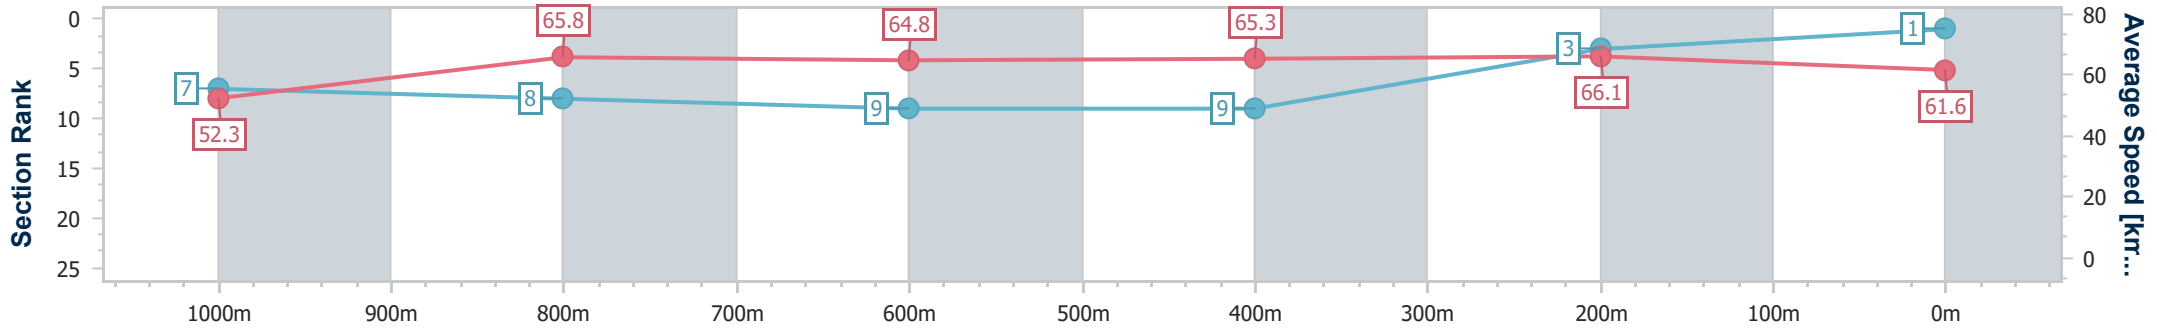

Horse/Jockey Name	About To Explode
Final Rank	1
Fastest Section Time (Section)	0:10.87 (400m)
Top Speed [km/h] (Section)	67.5 (400m)
Race State	Finished

Eagle Farm QLD Professional
Race 6: LADBROKES RACING CLUB Class 2 Plate - 1200m
18 January 2025 - 15:08
Track Rating: Good 4, Weather: Overcast, Rail Position: +1m Entire

BRISBANE
RACING CLUB

Section	Overall	1000m	800m	600m	400m	200m
Section Times	1:09.93 [1] (0:13.76)	0:56.17 [7] (0:11.18)	0:44.99 [8] (0:11.23)	0:33.76 [9] (0:11.22)	0:22.54 [9] (0:10.87)	0:11.67 [3] (0:11.67)
Average Speed [km/h]	52.3	65.8	64.8	65.3	66.1	61.6
Top Speed [km/h]	65.6	66.9	66.0	67.1	67.5	65.1
Avg. Dist. to Rail [m]	4.3	3.9	2.8	3.4	9.9	10.6
Avg. Stride Freq. [Hz]	2.2	2.3	2.3	2.3	2.4	2.4
Avg. Stride Length [m]	6.5	7.8	7.8	7.8	7.5	7.3

- [ ] Ranking at each section and finish
- -.-.- No data available at this section
- NA No data available