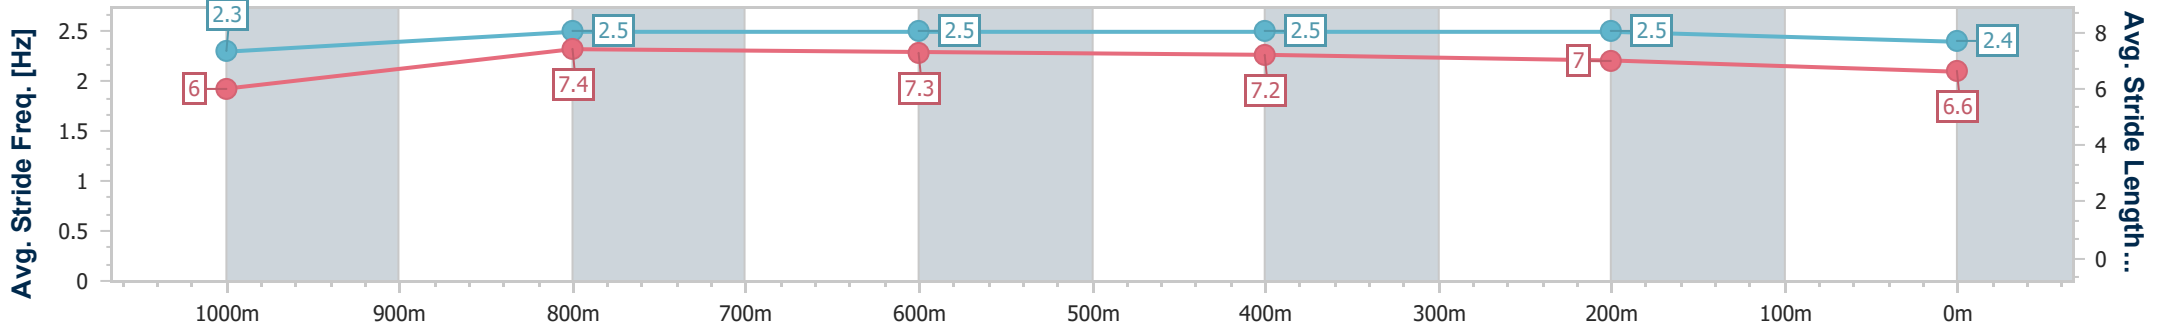

Horse/Jockey Name	Poutchek
Final Rank	10
Fastest Section Time (Section)	0:10.84 (1000m)
Top Speed [km/h] (Section)	69.1 (1000m)
Race State	Finished

Eagle Farm QLD Professional
Race 6: LADBROKES RACING CLUB Class 2 Plate - 1200m
18 January 2025 - 15:08
Track Rating: Good 4, Weather: Overcast, Rail Position: +1m Entire

BRISBANE
RACING CLUB

Section	Overall	1000m	800m	600m	400m	200m
Section Times	1:10.93 [10] (0:14.27)	0:56.66 [11] (0:10.84)	0:45.82 [9] (0:10.90)	0:34.92 [8] (0:11.24)	0:23.68 [8] (0:11.31)	0:12.37 [9] (0:12.37)
Average Speed [km/h]	50.5	66.8	65.5	63.9	63.6	58.2
Top Speed [km/h]	67.5	69.1	69.1	65.0	64.6	62.0
Avg. Dist. to Rail [m]	4.7	0.6	1.3	1.1	3.1	5.3
Avg. Stride Freq. [Hz]	2.3	2.5	2.5	2.5	2.5	2.4
Avg. Stride Length [m]	6.0	7.4	7.3	7.2	7.0	6.6

- [ ] Ranking at each section and finish
- -.-.- No data available at this section
- NA No data available