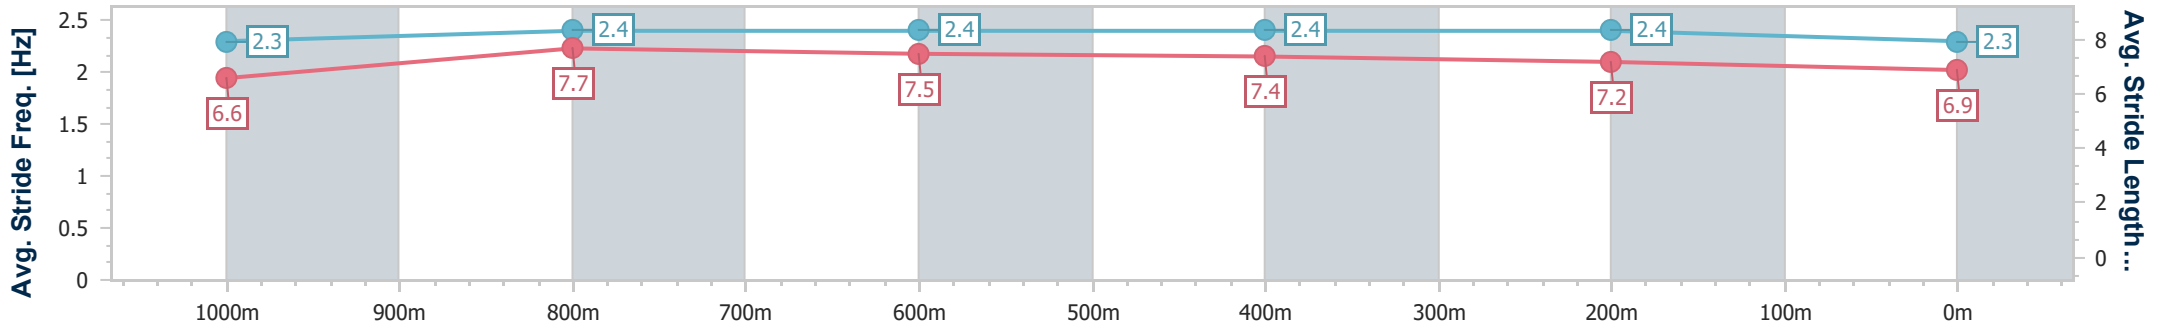

Horse/Jockey Name	Suspect
Final Rank	5
Fastest Section Time (Section)	0:10.89 (1000m)
Top Speed [km/h] (Section)	67.9 (1000m)
Race State	Finished

Eagle Farm QLD Professional
Race 6: LADBROKES RACING CLUB Class 2 Plate - 1200m
18 January 2025 - 15:08
Track Rating: Good 4, Weather: Overcast, Rail Position: +1m Entire

BRISBANE
RACING CLUB

Section	Overall	1000m	800m	600m	400m	200m
Section Times	1:10.48 [5] (0:13.40)	0:57.08 [2] (0:10.89)	0:46.19 [2] (0:11.21)	0:34.98 [2] (0:11.17)	0:23.81 [1] (0:11.53)	0:12.28 [2] (0:12.28)
Average Speed [km/h]	53.7	66.7	64.3	64.3	62.6	58.4
Top Speed [km/h]	67.8	67.9	65.8	65.1	65.1	61.4
Avg. Dist. to Rail [m]	3.0	1.6	0.6	0.6	4.5	5.4
Avg. Stride Freq. [Hz]	2.3	2.4	2.4	2.4	2.4	2.3
Avg. Stride Length [m]	6.6	7.7	7.5	7.4	7.2	6.9

- [ ] Ranking at each section and finish
- -.-.- No data available at this section
- NA No data available