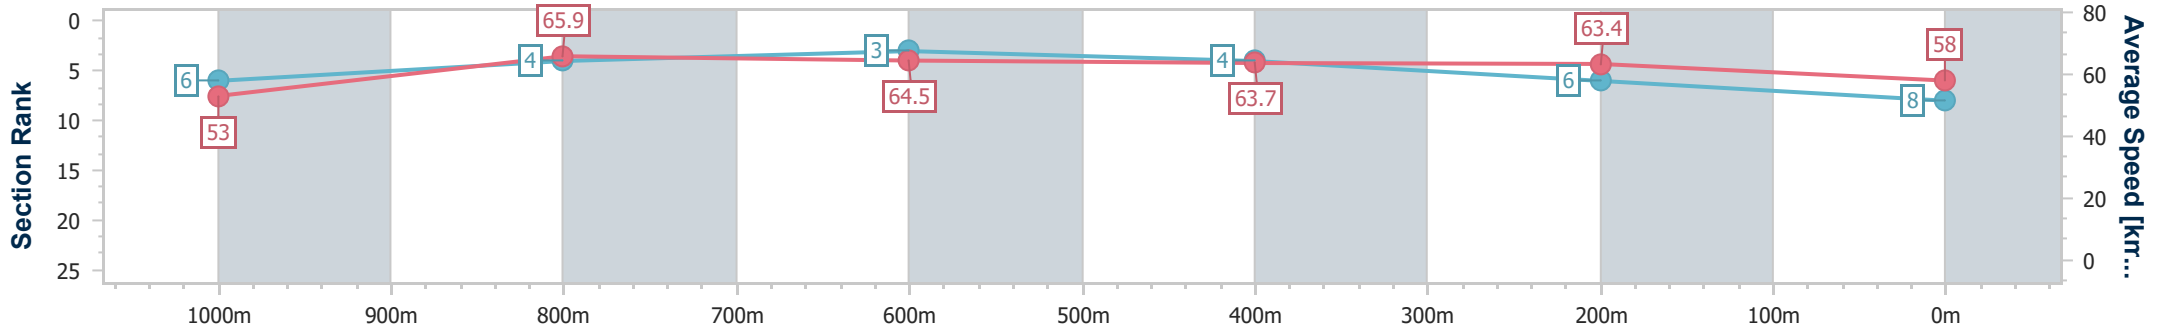

Horse/Jockey Name	Red Mile
Final Rank	8
Fastest Section Time (Section)	0:10.92 (1000m)
Top Speed [km/h] (Section)	67.0 (Overall)
Race State	Finished

Eagle Farm QLD Professional
Race 6: LADBROKES RACING CLUB Class 2 Plate - 1200m
18 January 2025 - 15:08
Track Rating: Good 4, Weather: Overcast, Rail Position: +1m Entire

BRISBANE
RACING CLUB

Section	Overall	1000m	800m	600m	400m	200m
Section Times	1:10.84 [8] (0:13.59)	0:57.25 [6] (0:10.92)	0:46.33 [4] (0:11.18)	0:35.15 [3] (0:11.38)	0:23.77 [4] (0:11.33)	0:12.44 [6] (0:12.44)
Average Speed [km/h]	53.0	65.9	64.5	63.7	63.4	58.0
Top Speed [km/h]	67.0	66.7	65.3	64.7	64.9	61.1
Avg. Dist. to Rail [m]	1.0	0.2	0.5	0.6	2.7	4.2
Avg. Stride Freq. [Hz]	2.2	2.4	2.3	2.3	2.3	2.2
Avg. Stride Length [m]	6.6	7.7	7.8	7.6	7.6	7.2

- [ ] Ranking at each section and finish
- -.-.- No data available at this section
- NA No data available