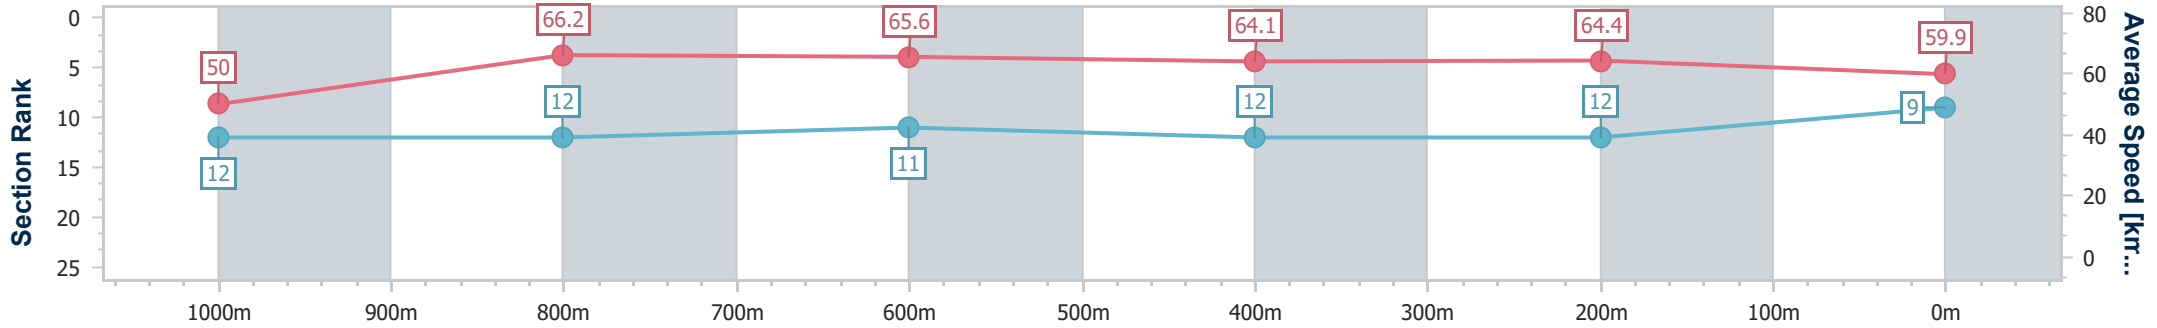

Horse/Jockey Name	Zarafa
Final Rank	9
Fastest Section Time (Section)	0:10.93 (1000m)
Top Speed [km/h] (Section)	67.9 (1000m)
Race State	Finished

Eagle Farm QLD Professional
Race 6: LADBROKES RACING CLUB Class 2 Plate - 1200m
18 January 2025 - 15:08
Track Rating: Good 4, Weather: Overcast, Rail Position: +1m Entire

BRISBANE
RACING CLUB

Section	Overall	1000m	800m	600m	400m	200m
Section Times	1:10.93 [9] (0:14.47)	0:56.46 [12] (0:10.93)	0:45.53 [12] (0:11.01)	0:34.52 [11] (0:11.32)	0:23.20 [12] (0:11.19)	0:12.01 [12] (0:12.01)
Average Speed [km/h]	50.0	66.2	65.6	64.1	64.4	59.9
Top Speed [km/h]	65.8	67.9	66.8	66.3	66.3	63.1
Avg. Dist. to Rail [m]	7.9	1.7	0.6	1.7	4.9	4.0
Avg. Stride Freq. [Hz]	2.4	2.6	2.5	2.5	2.6	2.5
Avg. Stride Length [m]	5.8	7.2	7.2	7.0	7.0	6.7

- [ ] Ranking at each section and finish
- -.-.- No data available at this section
- NA No data available