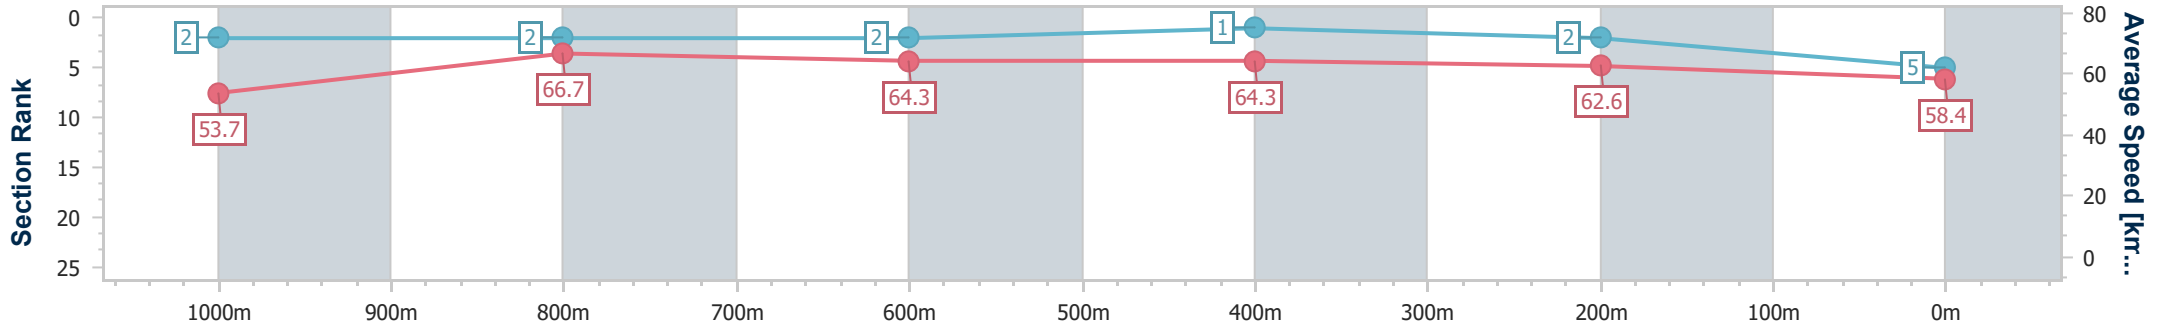

Horse/Jockey Name	Suspect
Final Rank	5
Fastest Section Time (Section)	0:10.89 (1000m)
Top Speed [km/h] (Section)	67.9 (1000m)
Race State	Finished

Eagle Farm QLD Professional
Race 6: LADBROKES RACING CLUB Class 2 Plate - 1200m
18 January 2025 - 15:08
Track Rating: Good 4, Weather: Overcast, Rail Position: +1m Entire

BRISBANE
RACING CLUB

Section	Overall	1000m	800m	600m	400m	200m
Section Times	1:10.48 [5] (0:13.40)	0:57.08 [2] (0:10.89)	0:46.19 [2] (0:11.21)	0:34.98 [2] (0:11.17)	0:23.81 [1] (0:11.53)	0:12.28 [2] (0:12.28)
Average Speed [km/h]	53.7	66.7	64.3	64.3	62.6	58.4
Top Speed [km/h]	67.8	67.9	65.8	65.1	65.1	61.4
Avg. Dist. to Rail [m]	3.0	1.6	0.6	0.6	4.5	5.4
Avg. Stride Freq. [Hz]	2.3	2.4	2.4	2.4	2.4	2.3
Avg. Stride Length [m]	6.6	7.7	7.5	7.4	7.2	6.9

- [ ] Ranking at each section and finish
- -.-.- No data available at this section
- NA No data available