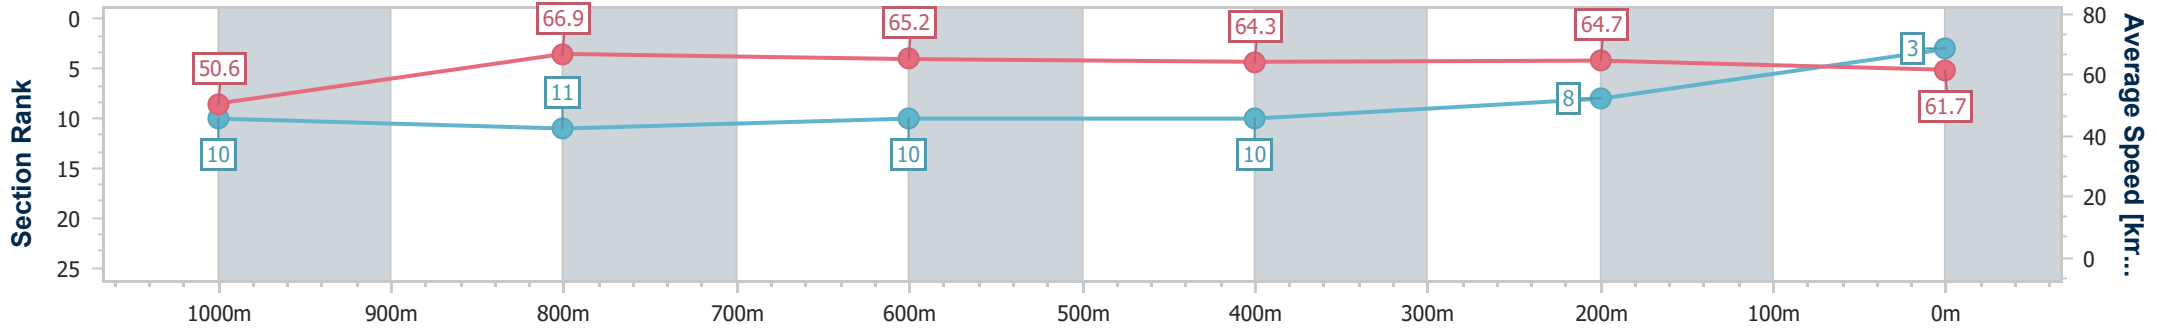

Horse/Jockey Name	Fukubana
Final Rank	3
Fastest Section Time (Section)	0:10.90 (1000m)
Top Speed [km/h] (Section)	67.4 (1000m)
Race State	Finished

Eagle Farm QLD Professional
Race 6: LADBROKES RACING CLUB Class 2 Plate - 1200m
18 January 2025 - 15:08
Track Rating: Good 4, Weather: Overcast, Rail Position: +1m Entire

BRISBANE
RACING CLUB

Section	Overall	1000m	800m	600m	400m	200m
Section Times	1:10.19 [3] (0:14.24)	0:55.95 [10] (0:10.90)	0:45.05 [11] (0:11.10)	0:33.95 [10] (0:11.17)	0:22.78 [10] (0:11.14)	0:11.64 [8] (0:11.64)
Average Speed [km/h]	50.6	66.9	65.2	64.3	64.7	61.7
Top Speed [km/h]	66.5	67.4	66.9	65.2	65.2	63.5
Avg. Dist. to Rail [m]	6.8	2.1	0.8	0.2	1.3	2.1
Avg. Stride Freq. [Hz]	2.2	2.4	2.3	2.3	2.4	2.3
Avg. Stride Length [m]	6.4	7.8	7.8	7.7	7.5	7.3

- [ ] Ranking at each section and finish
- -.-.- No data available at this section
- NA No data available