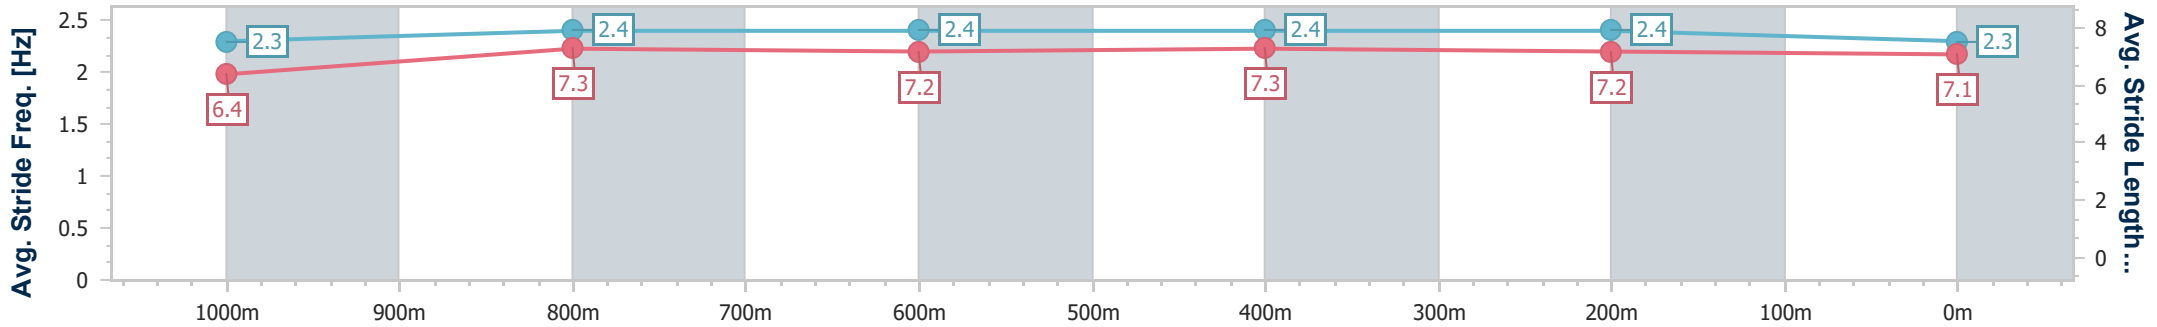

Horse/Jockey Name	Burnett
Final Rank	6
Fastest Section Time (Section)	0:11.06 (1000m)
Top Speed [km/h] (Section)	67.2 (1000m)
Race State	Finished

Eagle Farm QLD Professional
Race 6: LADBROKES RACING CLUB Class 2 Plate - 1200m
18 January 2025 - 15:08
Track Rating: Good 4, Weather: Overcast, Rail Position: +1m Entire

BRISBANE
RACING CLUB

Section	Overall	1000m	800m	600m	400m	200m
Section Times	1:10.62 [6] (0:13.55)	0:57.07 [3] (0:11.06)	0:46.01 [5] (0:11.15)	0:34.86 [4] (0:11.28)	0:23.58 [3] (0:11.32)	0:12.26 [5]
Average Speed [km/h]	53.2	66.2	64.8	64.4	63.4	58.8
Top Speed [km/h]	66.2	67.2	66.1	64.9	64.6	62.1
Avg. Dist. to Rail [m]	3.1	2.7	1.4	1.6	6.5	9.0
Avg. Stride Freq. [Hz]	2.3	2.4	2.4	2.4	2.4	2.3
Avg. Stride Length [m]	6.4	7.3	7.2	7.3	7.2	7.1

- [ ] Ranking at each section and finish
- -.-.- No data available at this section
- NA No data available