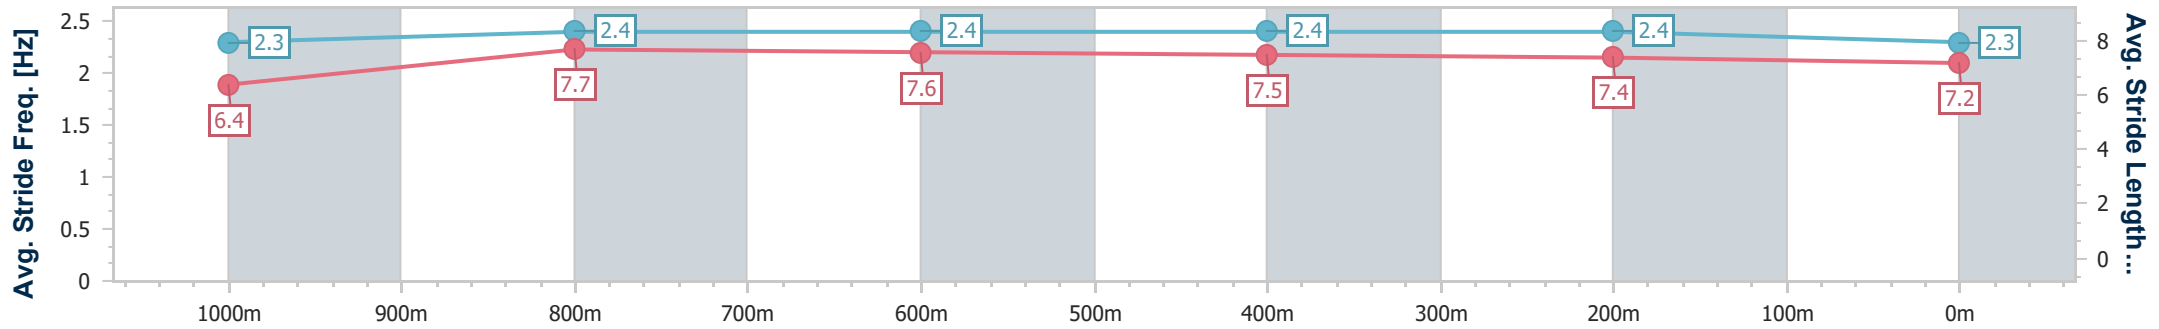

Eagle Farm QLD Professional

Race 6: LADBROKES RACING CLUB Class 2 Plate - 1200m

18 January 2025 - 15:08

Track Rating: Good 4, Weather: Overcast, Rail Position: +1m Entire

BRISBANE RACING CLUB

Section	Overall	1000m	800m	600m	400m	200m
Section Times	1:10.27 [4] (0:13.58)	0:56.69 [5] (0:11.07)	0:45.62 [6] (0:11.28)	0:34.34 [6] (0:11.28)	0:23.06 [6] (0:11.21)	0:11.85 [7] (0:11.85)
Average Speed [km/h]	53.2	66.1	64.7	64.5	64.2	60.9
Top Speed [km/h]	67.7	67.8	65.8	66.9	66.9	63.7
Avg. Dist. to Rail [m]	3.0	3.1	3.0	2.4	7.0	9.4
Avg. Stride Freq. [Hz]	2.3	2.4	2.4	2.4	2.4	2.3
Avg. Stride Length [m]	6.4	7.7	7.6	7.5	7.4	7.2