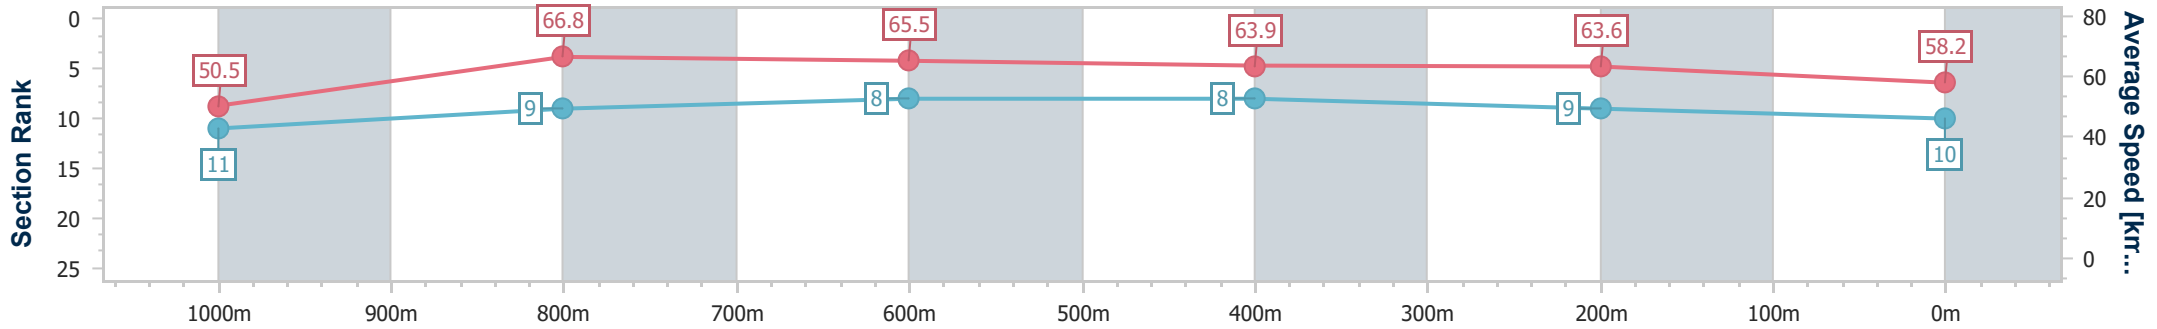

Horse/Jockey Name	Poutchek
Final Rank	10
Fastest Section Time (Section)	0:10.84 (1000m)
Top Speed [km/h] (Section)	69.1 (1000m)
Race State	Finished

Eagle Farm QLD Professional
Race 6: LADBROKES RACING CLUB Class 2 Plate - 1200m
18 January 2025 - 15:08
Track Rating: Good 4, Weather: Overcast, Rail Position: +1m Entire

BRISBANE
RACING CLUB

Section	Overall	1000m	800m	600m	400m	200m
Section Times	1:10.93 [10] (0:14.27)	0:56.66 [11] (0:10.84)	0:45.82 [9] (0:10.90)	0:34.92 [8] (0:11.24)	0:23.68 [8] (0:11.31)	0:12.37 [9] (0:12.37)
Average Speed [km/h]	50.5	66.8	65.5	63.9	63.6	58.2
Top Speed [km/h]	67.5	69.1	69.1	65.0	64.6	62.0
Avg. Dist. to Rail [m]	4.7	0.6	1.3	1.1	3.1	5.3
Avg. Stride Freq. [Hz]	2.3	2.5	2.5	2.5	2.5	2.4
Avg. Stride Length [m]	6.0	7.4	7.3	7.2	7.0	6.6

- [ ] Ranking at each section and finish
- -.-.- No data available at this section
- NA No data available