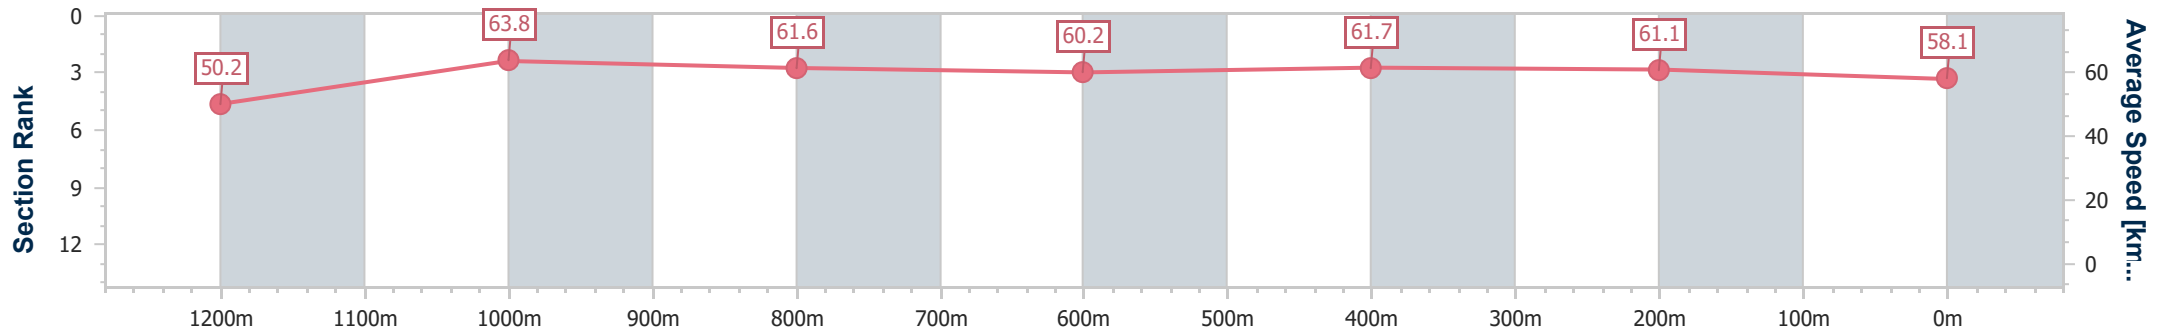

Horse/Jockey Name	Fairfax Diamond
Final Rank	2
Fastest Section Time (Section)	0:11.30 (1200m)
Top Speed [km/h] (Section)	65.2 (1200m)
Race State	Finished

Aquis Park Gold Coast QLD Professional
Race 8: TAB WE'RE ON QTIS Three-Year-Old Maiden Plate - 1400m

24 January 2025 - 22:01

Track Rating: Soft 6, Weather: Fine, Rail Position: +3m 900m-W/Post; True Remainder

Section	Overall	1200m	1000m	800m	600m	400m	200m							
Section Times	1:25.21 [2] (0:14.29)	1:10.92 [4] (0:11.30)	0:59.62 [4] (0:11.71)	0:47.91 [5] (0:12.07)	0:35.84 [4] (0:11.68)	0:24.16 [3] (0:11.77)	0:12.39 [3] (0:12.39)							
Average Speed [km/h]	50.2	63.8	61.6	60.2	61.7	61.1	58.1							
Top Speed [km/h]	64.5	65.2	62.7	61.3	62.4	61.9	59.9							
Avg. Dist. to Rail [m]	3.6	2.0	1.1	1.8	0.4	0.5	2.3							
Avg. Stride Freq. [Hz]	2.1	2.1	2.1	2.0	2.1	2.2	2.1							
Avg. Stride Length [m]	6.7	8.3	8.1	7.9	8.0	7.9	7.8							

- [ ] Ranking at each section and finish
- -.-.- No data available at this section
- NA No data available