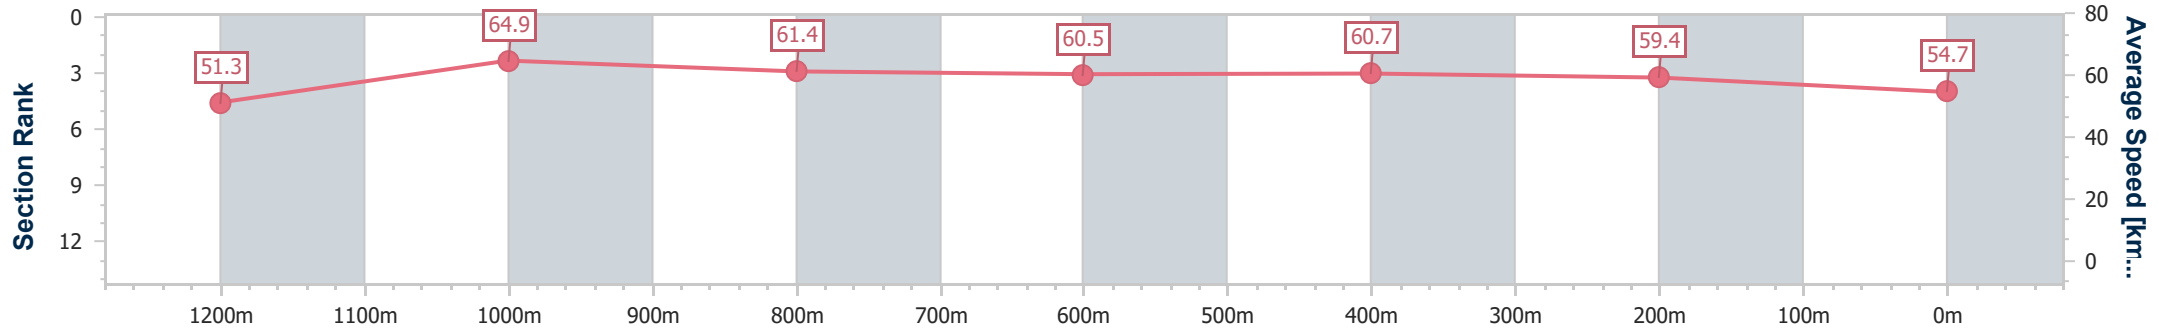

Horse/Jockey Name	Flash One Hey
Final Rank	7
Fastest Section Time (Section)	0:11.08 (1200m)
Top Speed [km/h] (Section)	66.3 (1200m)
Race State	Finished

Aquis Park Gold Coast QLD Professional
Race 8: TAB WE'RE ON QTIS Three-Year-Old Maiden Plate - 1400m

24 January 2025 - 22:01

Track Rating: Soft 6, Weather: Fine, Rail Position: +3m 900m-W/Post; True Remainder

Section	Overall	1200m	1000m	800m	600m	400m	200m							
Section Times	1:26.05 [7] (0:14.02)	1:12.03 [3] (0:11.08)	1:00.95 [2] (0:11.71)	0:49.24 [3] (0:12.00)	0:37.24 [2] (0:11.92)	0:25.32 [1] (0:12.13)	0:13.19 [4] (0:13.19)							
Average Speed [km/h]	51.3	64.9	61.4	60.5	60.7	59.4	54.7							
Top Speed [km/h]	66.0	66.3	62.1	60.7	61.1	60.9	57.6							
Avg. Dist. to Rail [m]	4.5	2.5	0.9	1.8	1.2	2.9	5.2							
Avg. Stride Freq. [Hz]	2.2	2.3	2.2	2.2	2.2	2.2	2.2							
Avg. Stride Length [m]	6.5	7.8	7.7	7.6	7.6	7.4	7.1							

- [ ] Ranking at each section and finish
- -.-.- No data available at this section
- NA No data available