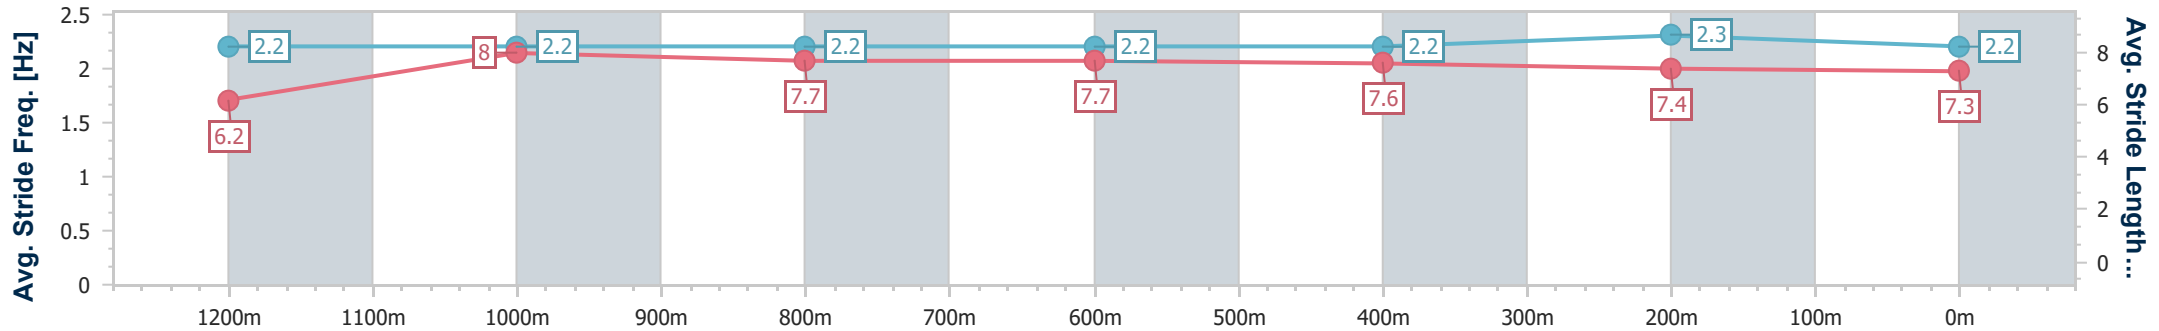

Horse/Jockey Name	Adelaide Girl
Final Rank	6
Fastest Section Time (Section)	0:11.22 (1200m)
Top Speed [km/h] (Section)	66.1 (1200m)
Race State	Finished

Aquis Park Gold Coast QLD Professional
Race 8: TAB WE'RE ON QTIS Three-Year-Old Maiden Plate - 1400m

24 January 2025 - 22:01

Track Rating: Soft 6, Weather: Fine, Rail Position: +3m 900m-W/Post; True Remainder

Section	Overall	1200m	1000m	800m	600m	400m	200m							
Section Times	1:26.02 [6] (0:14.75)	1:11.27 [7] (0:11.22)	1:00.05 [7] (0:11.54)	0:48.51 [7] (0:12.06)	0:36.45 [7] (0:11.98)	0:24.47 [7] (0:11.96)	0:12.51 [6] (0:12.51)							
Average Speed [km/h]	49.0	64.2	61.9	60.0	60.4	60.3	57.5							
Top Speed [km/h]	64.7	66.1	63.4	62.0	61.3	61.1	59.2							
Avg. Dist. to Rail [m]	3.1	0.7	1.4	1.1	0.8	3.4	5.9							
Avg. Stride Freq. [Hz]	2.2	2.2	2.2	2.2	2.2	2.3	2.2							
Avg. Stride Length [m]	6.2	8.0	7.7	7.7	7.6	7.4	7.3							

- [ ] Ranking at each section and finish
- -.-.- No data available at this section
- NA No data available