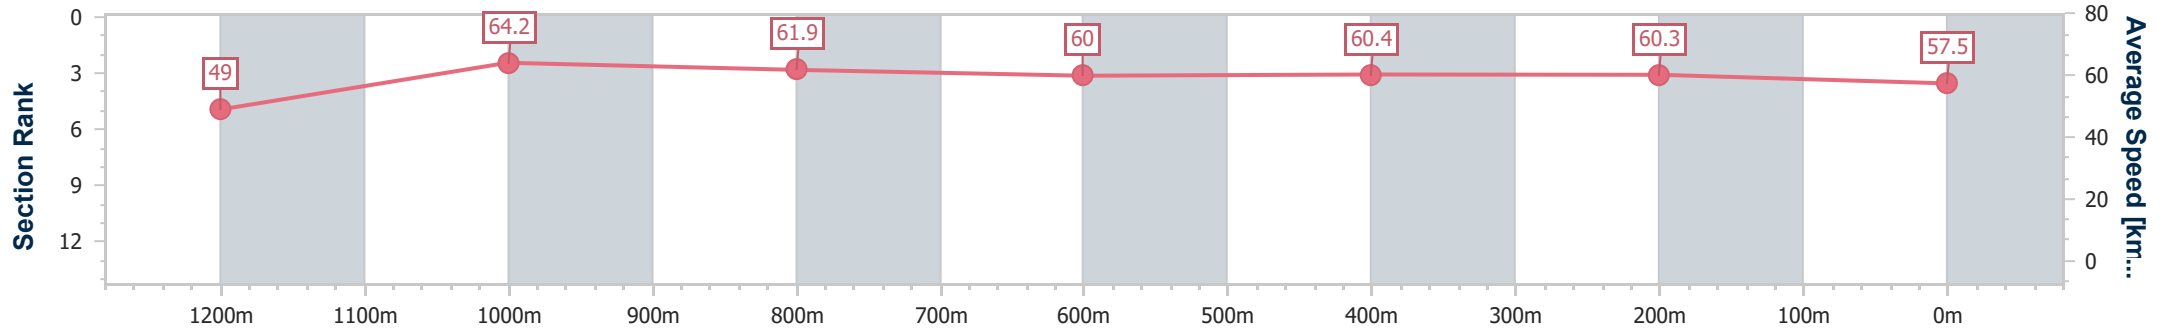

Horse/Jockey Name	Adelaide Girl
Final Rank	6
Fastest Section Time (Section)	0:11.22 (1200m)
Top Speed [km/h] (Section)	66.1 (1200m)
Race State	Finished

Aquis Park Gold Coast QLD Professional
Race 8: TAB WE'RE ON QTIS Three-Year-Old Maiden Plate - 1400m

24 January 2025 - 22:01

Track Rating: Soft 6, Weather: Fine, Rail Position: +3m 900m-W/Post; True Remainder

Section	Overall	1200m	1000m	800m	600m	400m	200m							
Section Times	1:26.02 [6] (0:14.75)	1:11.27 [7] (0:11.22)	1:00.05 [7] (0:11.54)	0:48.51 [7] (0:12.06)	0:36.45 [7] (0:11.98)	0:24.47 [7] (0:11.96)	0:12.51 [6] (0:12.51)							
Average Speed [km/h]	49.0	64.2	61.9	60.0	60.4	60.3	57.5							
Top Speed [km/h]	64.7	66.1	63.4	62.0	61.3	61.1	59.2							
Avg. Dist. to Rail [m]	3.1	0.7	1.4	1.1	0.8	3.4	5.9							
Avg. Stride Freq. [Hz]	2.2	2.2	2.2	2.2	2.2	2.3	2.2							
Avg. Stride Length [m]	6.2	8.0	7.7	7.7	7.6	7.4	7.3							

- [ ] Ranking at each section and finish
- -.-.- No data available at this section
- NA No data available