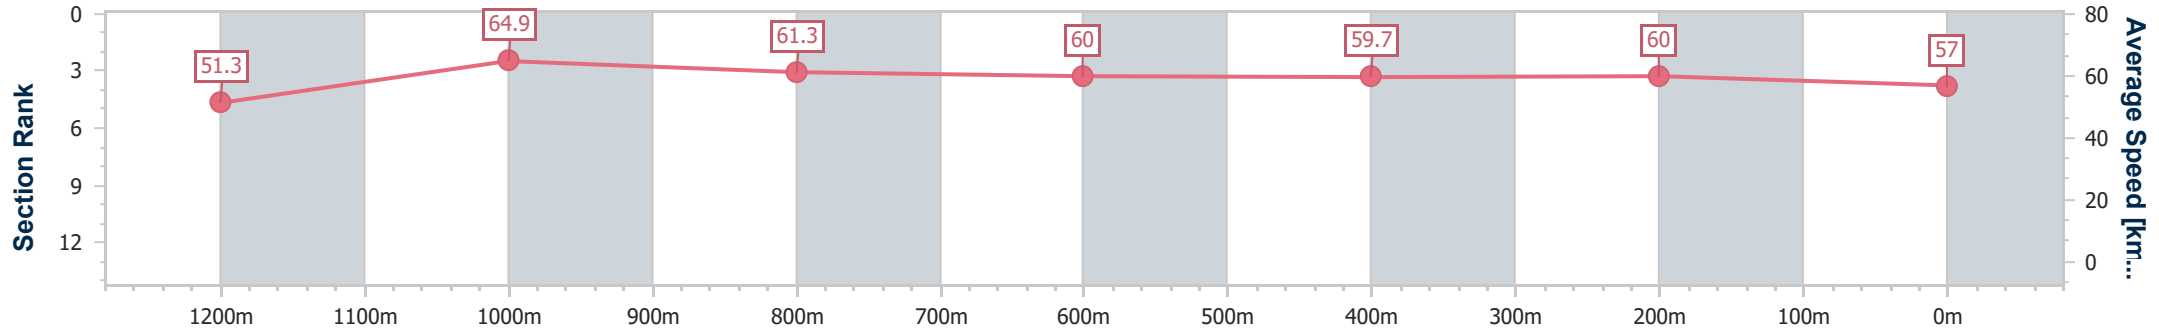

Horse/Jockey Name	Private Showtime
Final Rank	5
Fastest Section Time (Section)	0:11.15 (1200m)
Top Speed [km/h] (Section)	66.8 (1200m)
Race State	Finished

Aquis Park Gold Coast QLD Professional
Race 8: TAB WE'RE ON QTIS Three-Year-Old Maiden Plate - 1400m

24 January 2025 - 22:01
Track Rating: Soft 6, Weather: Fine, Rail Position: +3m 900m-W/Post; True Remainder

Section	Overall	1200m	1000m	800m	600m	400m	200m
Section Times	1:25.46 [5] (0:13.99)	1:11.47 [2] (0:11.15)	1:00.32 [3] (0:11.57)	0:48.75 [1] (0:11.97)	0:36.78 [1] (0:12.13)	0:24.65 [2] (0:12.01)	0:12.64 [2] (0:12.64)
Average Speed [km/h]	51.3	64.9	61.3	60.0	59.7	60.0	57.0
Top Speed [km/h]	64.7	66.8	62.6	61.4	60.3	62.2	58.8
Avg. Dist. to Rail [m]	1.7	0.9	2.0	0.9	1.2	2.4	4.4
Avg. Stride Freq. [Hz]	2.4	2.6	2.5	2.4	2.5	2.5	2.4
Avg. Stride Length [m]	6.0	7.1	6.9	6.9	6.7	6.7	6.6

- [ ] Ranking at each section and finish
- -.-.- No data available at this section
- NA No data available