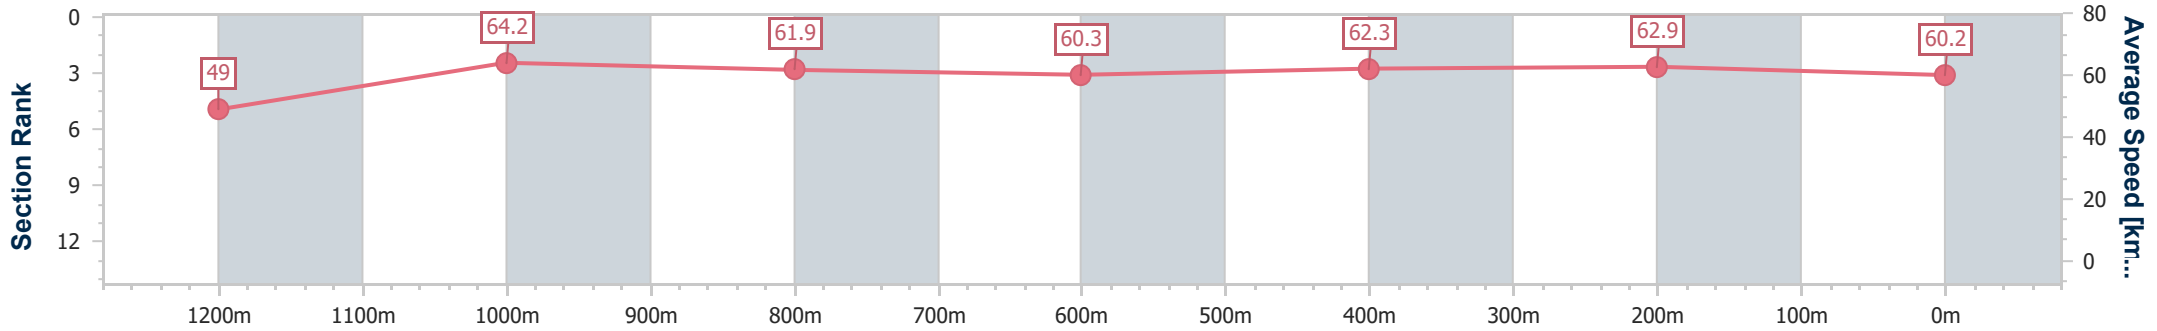

Horse/Jockey Name	Rocky Reward
Final Rank	1
Fastest Section Time (Section)	0:11.23 (1200m)
Top Speed [km/h] (Section)	65.8 (1200m)
Race State	Finished

Aquis Park Gold Coast QLD Professional
Race 8: TAB WE'RE ON QTIS Three-Year-Old Maiden Plate - 1400m

24 January 2025 - 22:01

Track Rating: Soft 6, Weather: Fine, Rail Position: +3m 900m-W/Post; True Remainder

Section	Overall	1200m	1000m	800m	600m	400m	200m							
Section Times	1:24.77 [1] (0:14.67)	1:10.10 [6] (0:11.23)	0:58.87 [6] (0:11.58)	0:47.29 [6] (0:12.01)	0:35.28 [6] (0:11.80)	0:23.48 [4] (0:11.46)	0:12.02 [1] (0:12.02)							
Average Speed [km/h]	49.0	64.2	61.9	60.3	62.3	62.9	60.2							
Top Speed [km/h]	64.3	65.8	63.5	61.3	63.6	64.0	63.1							
Avg. Dist. to Rail [m]	5.1	1.3	1.4	1.6	3.7	5.1	6.4							
Avg. Stride Freq. [Hz]	2.2	2.3	2.3	2.2	2.3	2.3	2.2							
Avg. Stride Length [m]	6.2	7.6	7.6	7.5	7.4	7.5	7.4							

- [ ] Ranking at each section and finish
- -.-.- No data available at this section
- NA No data available