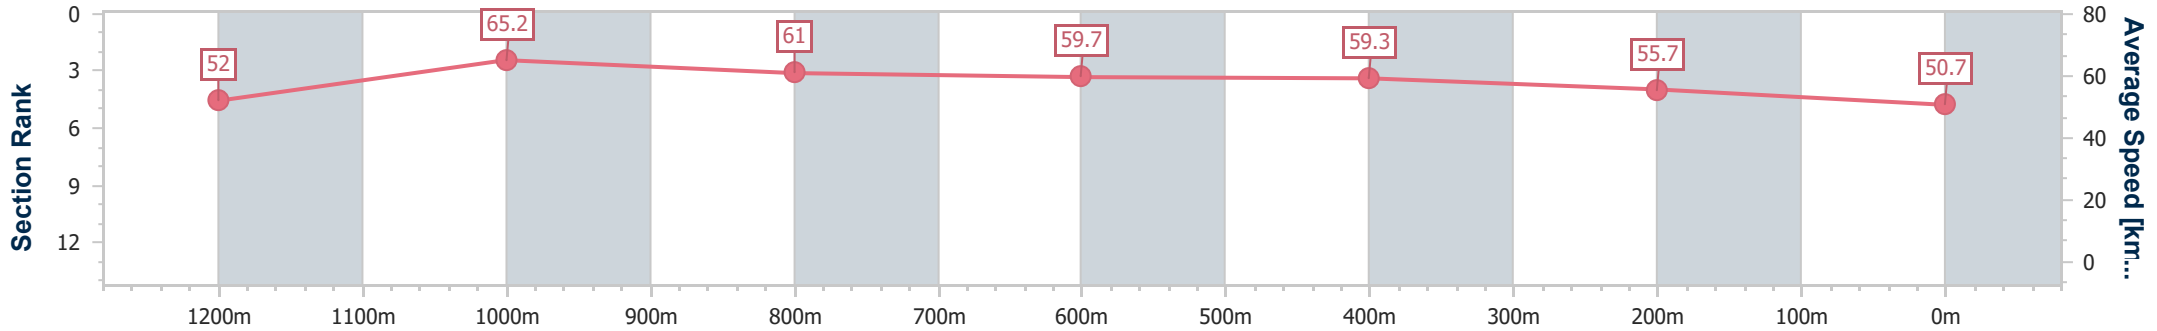

Horse/Jockey Name	Bigfa Lu
Final Rank	8
Fastest Section Time (Section)	0:11.04 (1200m)
Top Speed [km/h] (Section)	67.0 (1200m)
Race State	Finished

Aquis Park Gold Coast QLD Professional
Race 8: TAB WE'RE ON QTIS Three-Year-Old Maiden Plate - 1400m

24 January 2025 - 22:01

Track Rating: Soft 6, Weather: Fine, Rail Position: +3m 900m-W/Post; True Remainder

Section	Overall	1200m	1000m	800m	600m	400m	200m
Section Times	1:28.49 [8] (0:13.92)	1:14.57 [1] (0:11.04)	1:03.53 [1] (0:11.84)	0:51.69 [2] (0:12.19)	0:39.50 [3] (0:12.35)	0:27.15 [5] (0:12.94)	0:14.21 [7] (0:14.21)
Average Speed [km/h]	52.0	65.2	61.0	59.7	59.3	55.7	50.7
Top Speed [km/h]	65.7	67.0	61.9	60.4	59.3	57.5	53.9
Avg. Dist. to Rail [m]	5.9	3.4	1.3	3.0	2.5	4.4	2.2
Avg. Stride Freq. [Hz]	2.1	2.2	2.1	2.1	2.1	2.1	2.0
Avg. Stride Length [m]	6.8	7.8	7.9	7.8	7.7	7.4	7.2

- [ ] Ranking at each section and finish
- -.-.- No data available at this section
- NA No data available