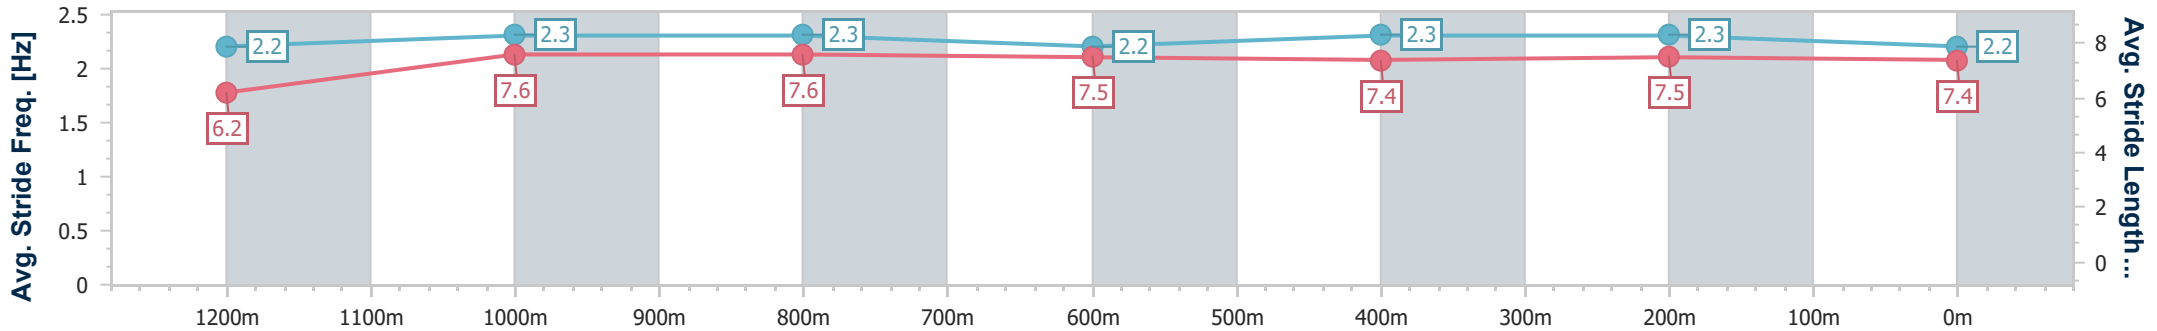

Horse/Jockey Name	Rocky Reward
Final Rank	1
Fastest Section Time (Section)	0:11.23 (1200m)
Top Speed [km/h] (Section)	65.8 (1200m)
Race State	Finished

Aquis Park Gold Coast QLD Professional
Race 8: TAB WE'RE ON QTIS Three-Year-Old Maiden Plate - 1400m

24 January 2025 - 22:01

Track Rating: Soft 6, Weather: Fine, Rail Position: +3m 900m-W/Post; True Remainder

Section	Overall	1200m	1000m	800m	600m	400m	200m							
Section Times	1:24.77 [1] (0:14.67)	1:10.10 [6] (0:11.23)	0:58.87 [6] (0:11.58)	0:47.29 [6] (0:12.01)	0:35.28 [6] (0:11.80)	0:23.48 [4] (0:11.46)	0:12.02 [1] (0:12.02)							
Average Speed [km/h]	49.0	64.2	61.9	60.3	62.3	62.9	60.2							
Top Speed [km/h]	64.3	65.8	63.5	61.3	63.6	64.0	63.1							
Avg. Dist. to Rail [m]	5.1	1.3	1.4	1.6	3.7	5.1	6.4							
Avg. Stride Freq. [Hz]	2.2	2.3	2.3	2.2	2.3	2.3	2.2							
Avg. Stride Length [m]	6.2	7.6	7.6	7.5	7.4	7.5	7.4							

- [ ] Ranking at each section and finish
- -.-.- No data available at this section
- NA No data available