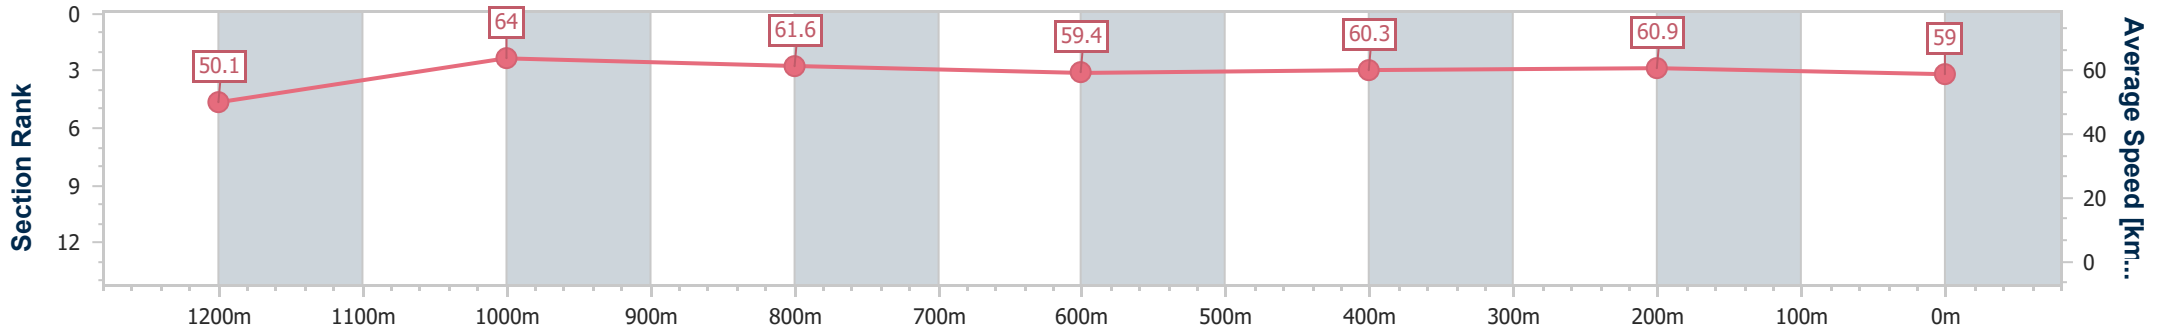

Horse/Jockey Name	Black Assassin
Final Rank	4
Fastest Section Time (Section)	0:11.26 (1200m)
Top Speed [km/h] (Section)	64.7 (1200m)
Race State	Finished

Aquis Park Gold Coast QLD Professional
Race 8: TAB WE'RE ON QTIS Three-Year-Old Maiden Plate - 1400m

24 January 2025 - 22:01

Track Rating: Soft 6, Weather: Fine, Rail Position: +3m 900m-W/Post; True Remainder

Section	Overall	1200m	1000m	800m	600m	400m	200m							
Section Times	1:25.36 [4] (0:14.39)	1:10.97 [5] (0:11.26)	0:59.71 [5] (0:11.59)	0:48.12 [4] (0:12.16)	0:35.96 [5] (0:11.97)	0:23.99 [6] (0:11.78)	0:12.21 [5] (0:12.21)							
Average Speed [km/h]	50.1	64.0	61.6	59.4	60.3	60.9	59.0							
Top Speed [km/h]	63.4	64.7	62.5	60.6	61.6	61.6	60.7							
Avg. Dist. to Rail [m]	1.1	0.9	1.3	0.8	0.4	0.6	0.5							
Avg. Stride Freq. [Hz]	2.1	2.3	2.3	2.2	2.3	2.3	2.3							
Avg. Stride Length [m]	6.5	7.7	7.6	7.5	7.3	7.3	7.0							

- [ ] Ranking at each section and finish
- -.-.- No data available at this section
- NA No data available