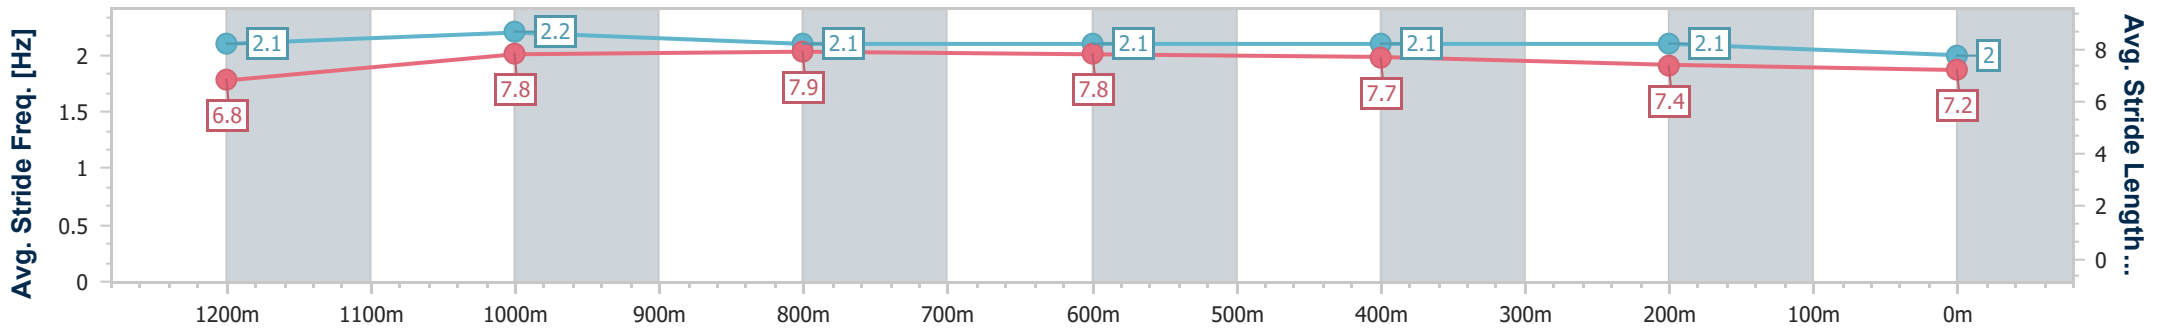

Horse/Jockey Name	Bigfa Lu
Final Rank	8
Fastest Section Time (Section)	0:11.04 (1200m)
Top Speed [km/h] (Section)	67.0 (1200m)
Race State	Finished

Aquis Park Gold Coast QLD Professional
Race 8: TAB WE'RE ON QTIS Three-Year-Old Maiden Plate - 1400m

24 January 2025 - 22:01

Track Rating: Soft 6, Weather: Fine, Rail Position: +3m 900m-W/Post; True Remainder

Section	Overall	1200m	1000m	800m	600m	400m	200m
Section Times	1:28.49 [8] (0:13.92)	1:14.57 [1] (0:11.04)	1:03.53 [1] (0:11.84)	0:51.69 [2] (0:12.19)	0:39.50 [3] (0:12.35)	0:27.15 [5] (0:12.94)	0:14.21 [7] (0:14.21)
Average Speed [km/h]	52.0	65.2	61.0	59.7	59.3	55.7	50.7
Top Speed [km/h]	65.7	67.0	61.9	60.4	59.3	57.5	53.9
Avg. Dist. to Rail [m]	5.9	3.4	1.3	3.0	2.5	4.4	2.2
Avg. Stride Freq. [Hz]	2.1	2.2	2.1	2.1	2.1	2.1	2.0
Avg. Stride Length [m]	6.8	7.8	7.9	7.8	7.7	7.4	7.2

- [ ] Ranking at each section and finish
- -.-.- No data available at this section
- NA No data available