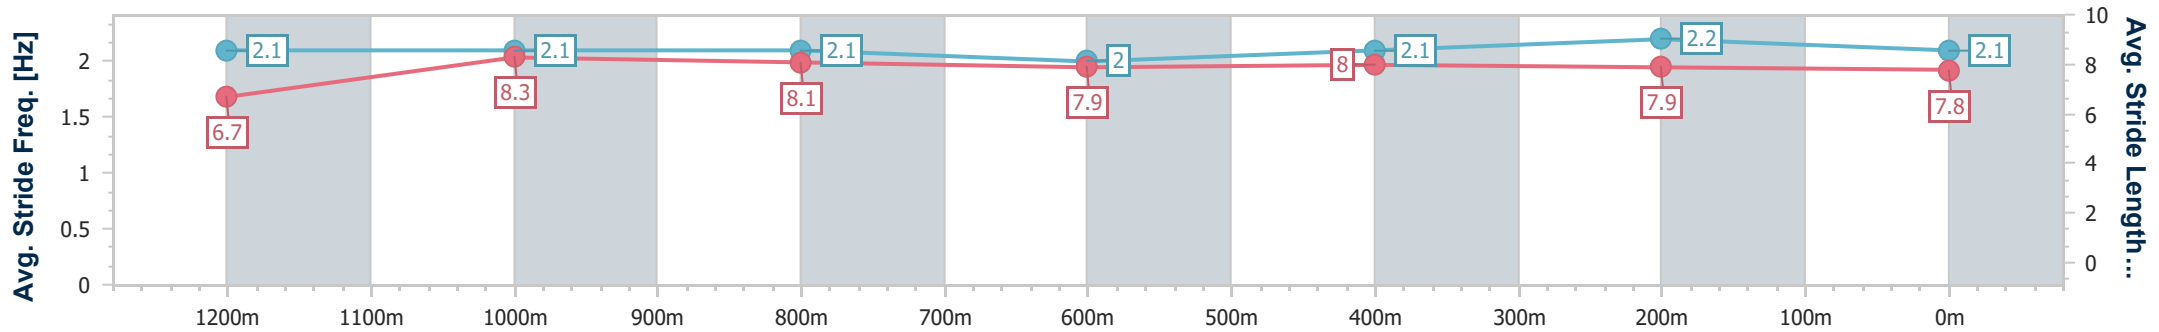

Horse/Jockey Name	Fairfax Diamond
Final Rank	2
Fastest Section Time (Section)	0:11.30 (1200m)
Top Speed [km/h] (Section)	65.2 (1200m)
Race State	Finished

Aquis Park Gold Coast QLD Professional
Race 8: TAB WE'RE ON QTIS Three-Year-Old Maiden Plate - 1400m

24 January 2025 - 22:01

Track Rating: Soft 6, Weather: Fine, Rail Position: +3m 900m-W/Post; True Remainder

Section	Overall	1200m	1000m	800m	600m	400m	200m							
Section Times	1:25.21 [2] (0:14.29)	1:10.92 [4] (0:11.30)	0:59.62 [4] (0:11.71)	0:47.91 [5] (0:12.07)	0:35.84 [4] (0:11.68)	0:24.16 [3] (0:11.77)	0:12.39 [3] (0:12.39)							
Average Speed [km/h]	50.2	63.8	61.6	60.2	61.7	61.1	58.1							
Top Speed [km/h]	64.5	65.2	62.7	61.3	62.4	61.9	59.9							
Avg. Dist. to Rail [m]	3.6	2.0	1.1	1.8	0.4	0.5	2.3							
Avg. Stride Freq. [Hz]	2.1	2.1	2.1	2.0	2.1	2.2	2.1							
Avg. Stride Length [m]	6.7	8.3	8.1	7.9	8.0	7.9	7.8							

- [ ] Ranking at each section and finish
- -.-.- No data available at this section
- NA No data available