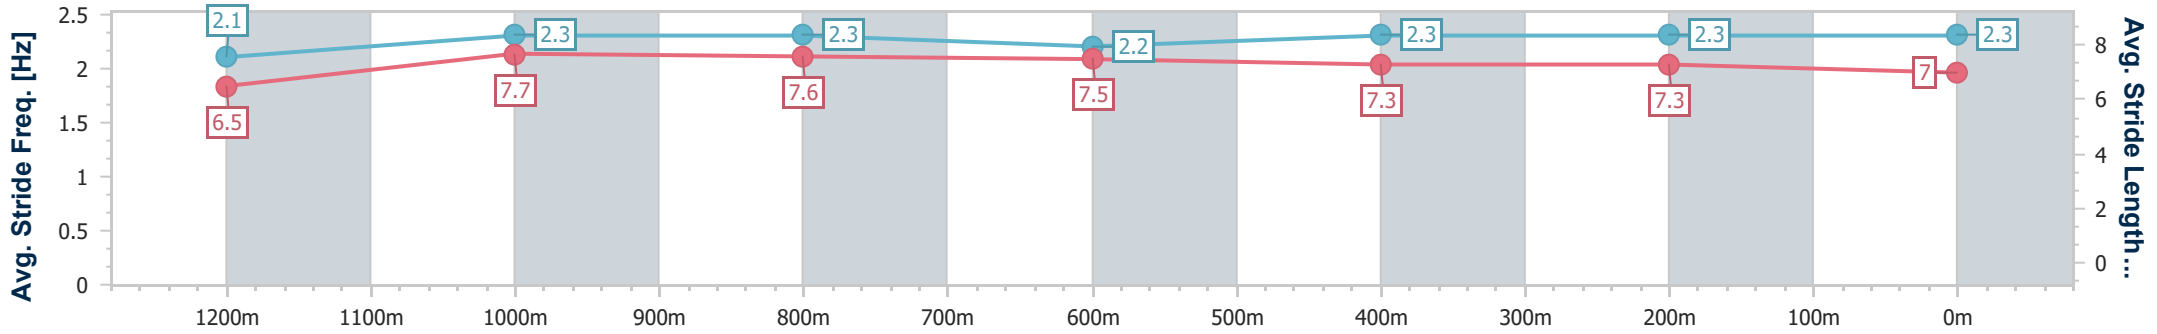

Horse/Jockey Name	Black Assassin
Final Rank	4
Fastest Section Time (Section)	0:11.26 (1200m)
Top Speed [km/h] (Section)	64.7 (1200m)
Race State	Finished

Aquis Park Gold Coast QLD Professional
Race 8: TAB WE'RE ON QTIS Three-Year-Old Maiden Plate - 1400m

24 January 2025 - 22:01

Track Rating: Soft 6, Weather: Fine, Rail Position: +3m 900m-W/Post; True Remainder

Section	Overall	1200m	1000m	800m	600m	400m	200m							
Section Times	1:25.36 [4] (0:14.39)	1:10.97 [5] (0:11.26)	0:59.71 [5] (0:11.59)	0:48.12 [4] (0:12.16)	0:35.96 [5] (0:11.97)	0:23.99 [6] (0:11.78)	0:12.21 [5] (0:12.21)							
Average Speed [km/h]	50.1	64.0	61.6	59.4	60.3	60.9	59.0							
Top Speed [km/h]	63.4	64.7	62.5	60.6	61.6	61.6	60.7							
Avg. Dist. to Rail [m]	1.1	0.9	1.3	0.8	0.4	0.6	0.5							
Avg. Stride Freq. [Hz]	2.1	2.3	2.3	2.2	2.3	2.3	2.3							
Avg. Stride Length [m]	6.5	7.7	7.6	7.5	7.3	7.3	7.0							

- [ ] Ranking at each section and finish
- -.-.- No data available at this section
- NA No data available