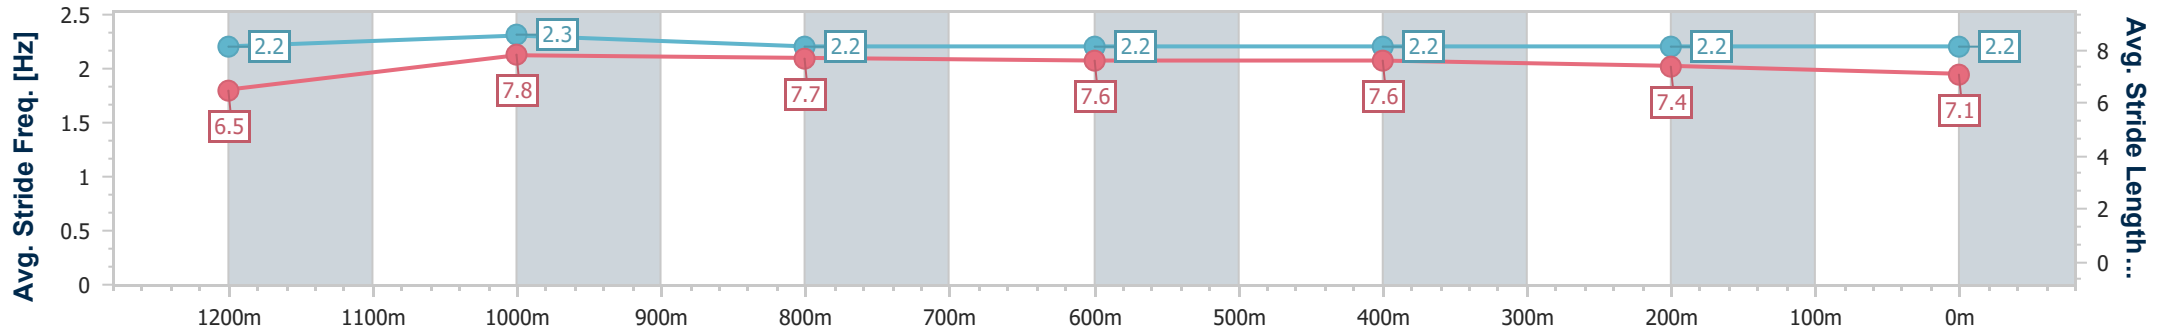

Horse/Jockey Name	Flash One Hey
Final Rank	7
Fastest Section Time (Section)	0:11.08 (1200m)
Top Speed [km/h] (Section)	66.3 (1200m)
Race State	Finished

Aquis Park Gold Coast QLD Professional
Race 8: TAB WE'RE ON QTIS Three-Year-Old Maiden Plate - 1400m

24 January 2025 - 22:01

Track Rating: Soft 6, Weather: Fine, Rail Position: +3m 900m-W/Post; True Remainder

Section	Overall	1200m	1000m	800m	600m	400m	200m							
Section Times	1:26.05 [7] (0:14.02)	1:12.03 [3] (0:11.08)	1:00.95 [2] (0:11.71)	0:49.24 [3] (0:12.00)	0:37.24 [2] (0:11.92)	0:25.32 [1] (0:12.13)	0:13.19 [4] (0:13.19)							
Average Speed [km/h]	51.3	64.9	61.4	60.5	60.7	59.4	54.7							
Top Speed [km/h]	66.0	66.3	62.1	60.7	61.1	60.9	57.6							
Avg. Dist. to Rail [m]	4.5	2.5	0.9	1.8	1.2	2.9	5.2							
Avg. Stride Freq. [Hz]	2.2	2.3	2.2	2.2	2.2	2.2	2.2							
Avg. Stride Length [m]	6.5	7.8	7.7	7.6	7.6	7.4	7.1							

- [ ] Ranking at each section and finish
- -.-.- No data available at this section
- NA No data available