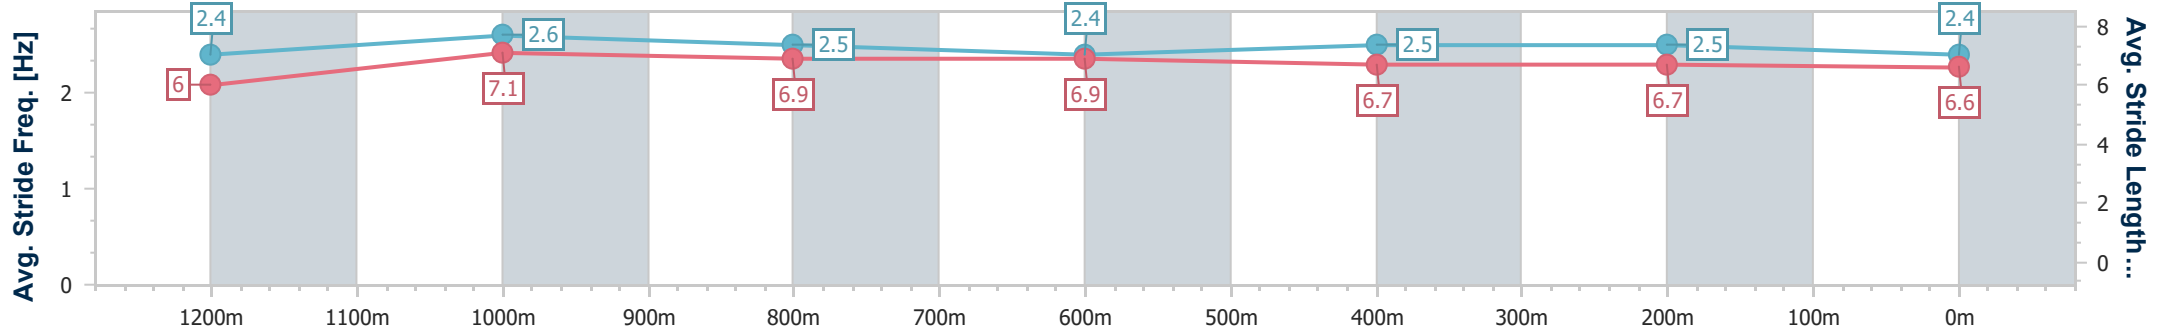

Horse/Jockey Name	Private Showtime
Final Rank	5
Fastest Section Time (Section)	0:11.15 (1200m)
Top Speed [km/h] (Section)	66.8 (1200m)
Race State	Finished

Aquis Park Gold Coast QLD Professional
Race 8: TAB WE'RE ON QTIS Three-Year-Old Maiden Plate - 1400m

24 January 2025 - 22:01
Track Rating: Soft 6, Weather: Fine, Rail Position: +3m 900m-W/Post; True Remainder

Section	Overall	1200m	1000m	800m	600m	400m	200m
Section Times	1:25.46 [5] (0:13.99)	1:11.47 [2] (0:11.15)	1:00.32 [3] (0:11.57)	0:48.75 [1] (0:11.97)	0:36.78 [1] (0:12.13)	0:24.65 [2] (0:12.01)	0:12.64 [2] (0:12.64)
Average Speed [km/h]	51.3	64.9	61.3	60.0	59.7	60.0	57.0
Top Speed [km/h]	64.7	66.8	62.6	61.4	60.3	62.2	58.8
Avg. Dist. to Rail [m]	1.7	0.9	2.0	0.9	1.2	2.4	4.4
Avg. Stride Freq. [Hz]	2.4	2.6	2.5	2.4	2.5	2.5	2.4
Avg. Stride Length [m]	6.0	7.1	6.9	6.9	6.7	6.7	6.6

- [ ] Ranking at each section and finish
- -.-.- No data available at this section
- NA No data available