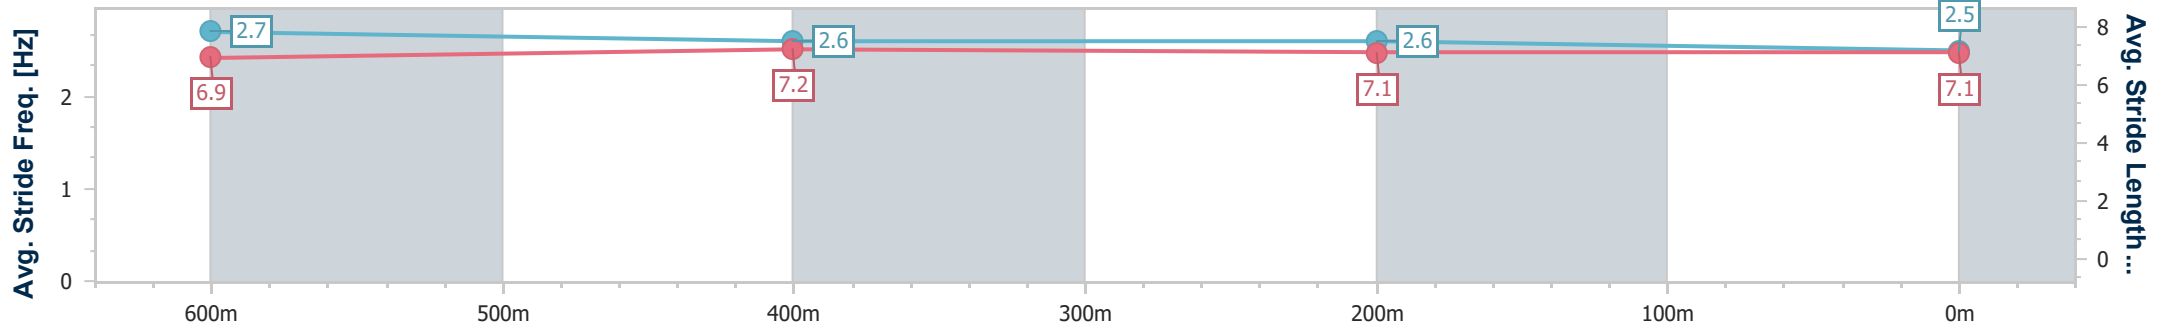

- [] Ranking at each section and finish
- .-.- No data available at this section
- NA No data available

Horse/Jockey Name	Judy Jetson
Final Rank	7
Fastest Section Time (Section)	0:10.60 (600m)
Top Speed [km/h] (Section)	69.3 (600m)
Race State	Finished

Ipswich QLD Professional
 Race 1: SCHWEPPE'S QTIS Three-Year-Old Maiden Plate - 800m

26 January 2025 - 12:51

Track Rating: Soft 5, Weather: Fine, Rail Position: +9m Entire

Section	Overall	600m	400m	200m
Section Times	0:46.65 [7] (0:13.70)	0:32.95 [5] (0:10.60)	0:22.35 [7] (0:11.01)	0:11.34 [7] (0:11.34)
Average Speed [km/h]	52.6	68.0	65.3	63.2
Top Speed [km/h]	68.8	69.3	67.0	64.2
Avg. Dist. to Rail [m]	3.0	0.5	0.8	0.6
Avg. Stride Freq. [Hz]	2.7	2.6	2.6	2.5
Avg. Stride Length [m]	6.9	7.2	7.1	7.1

- [] Ranking at each section and finish
- .-.- No data available at this section
- NA No data available