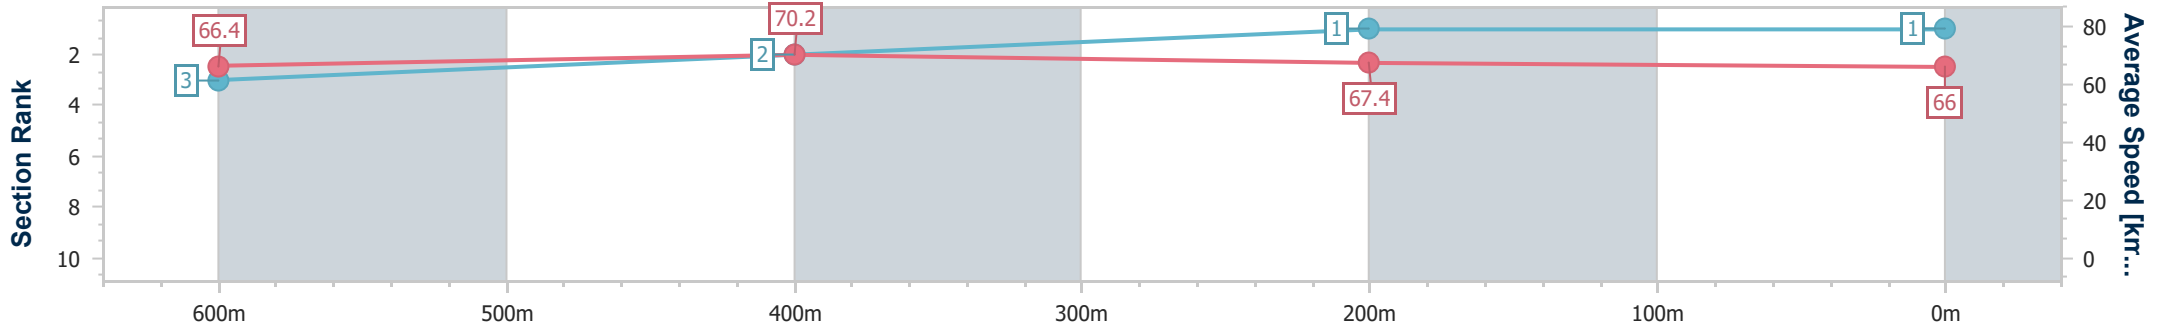

26 January 2025 - 12:51

Track Rating: Soft 5, Weather: Fine, Rail Position: +9m Entire

Section	Overall	600m	400m	200m
Section Times	0:45.23 [1] (0:13.56)	0:31.67 [3] (0:10.24)	0:21.43 [2] (0:10.57)	0:10.86 [1] (0:10.86)
Average Speed [km/h]	66.4	70.2	67.4	66.0
Top Speed [km/h]	66.6	71.0	70.8	68.5
Avg. Dist. to Rail [m]	5.0	1.0	1.2	1.6
Avg. Stride Freq. [Hz]	2.6	2.6	2.5	2.4
Avg. Stride Length [m]	7.1	7.6	7.5	7.5