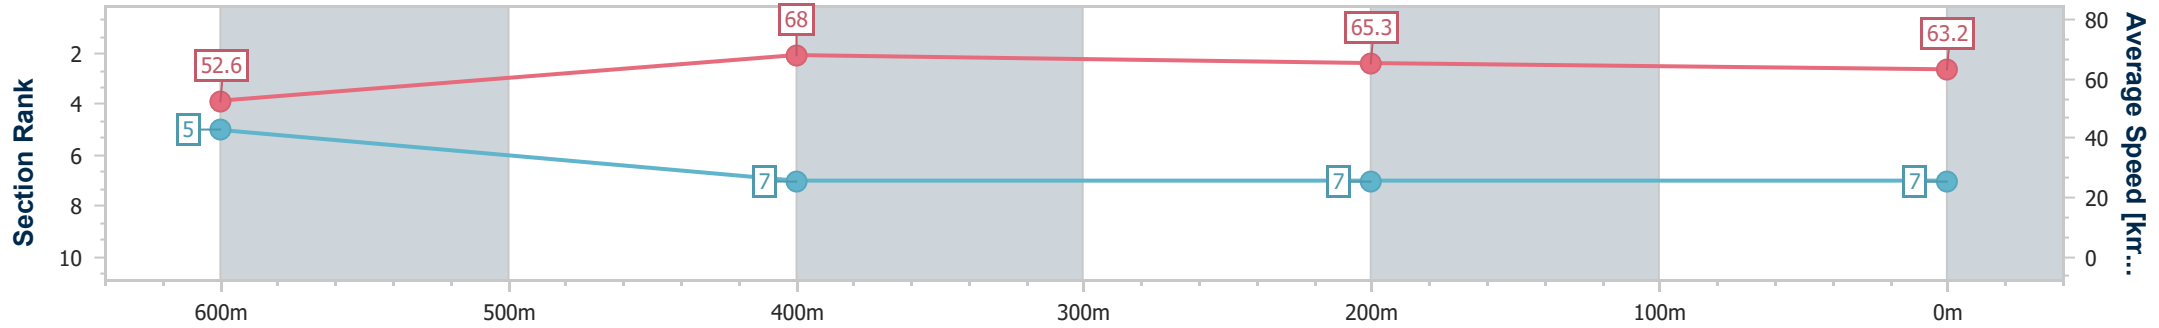

- [] Ranking at each section and finish
- .-.- No data available at this section
- NA No data available

Horse/Jockey Name	Judy Jetson
Final Rank	7
Fastest Section Time (Section)	0:10.60 (600m)
Top Speed [km/h] (Section)	69.3 (600m)
Race State	Finished

Ipswich QLD Professional
 Race 1: SCHWEPPE'S QTIS Three-Year-Old Maiden Plate - 800m

26 January 2025 - 12:51

Track Rating: Soft 5, Weather: Fine, Rail Position: +9m Entire

Section	Overall	600m	400m	200m
Section Times	0:46.65 [7] (0:13.70)	0:32.95 [5] (0:10.60)	0:22.35 [7] (0:11.01)	0:11.34 [7] (0:11.34)
Average Speed [km/h]	52.6	68.0	65.3	63.2
Top Speed [km/h]	68.8	69.3	67.0	64.2
Avg. Dist. to Rail [m]	3.0	0.5	0.8	0.6
Avg. Stride Freq. [Hz]	2.7	2.6	2.6	2.5
Avg. Stride Length [m]	6.9	7.2	7.1	7.1

- [] Ranking at each section and finish
- .-.- No data available at this section
- NA No data available