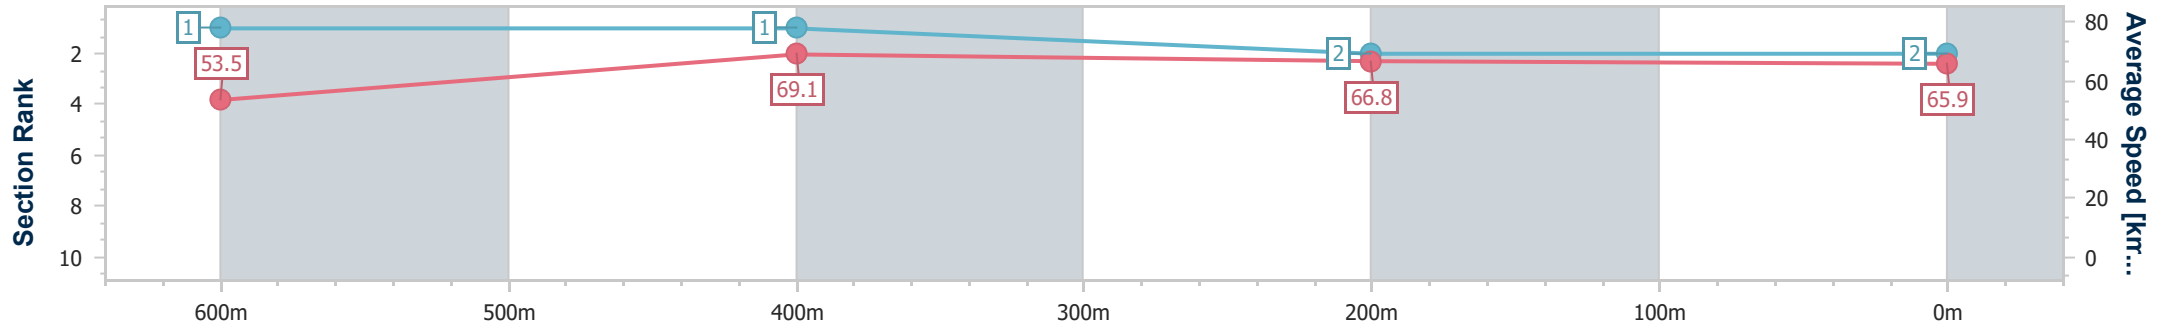

Horse/Jockey Name	Aye Eye Boom
Final Rank	2
Fastest Section Time (Section)	0:10.32 (600m)
Top Speed [km/h] (Section)	70.3 (600m)
Race State	Finished

Ipswich QLD Professional
Race 1: SCHWEPPE'S QTIS Three-Year-Old Maiden Plate - 800m

26 January 2025 - 12:51

Track Rating: Soft 5, Weather: Fine, Rail Position: +9m Entire

Section	Overall	600m	400m	200m
Section Times	0:45.35 [2] (0:13.46)	0:31.89 [1] (0:10.32)	0:21.57 [1] (0:10.65)	0:10.92 [2] (0:10.92)
Average Speed [km/h]	53.5	69.1	66.8	65.9
Top Speed [km/h]	70.0	70.3	67.4	67.5
Avg. Dist. to Rail [m]	1.3	2.4	2.9	1.7
Avg. Stride Freq. [Hz]	2.5	2.5	2.4	2.4
Avg. Stride Length [m]	7.4	7.8	7.7	7.7

- [ ] Ranking at each section and finish
- -.-.- No data available at this section
- NA No data available