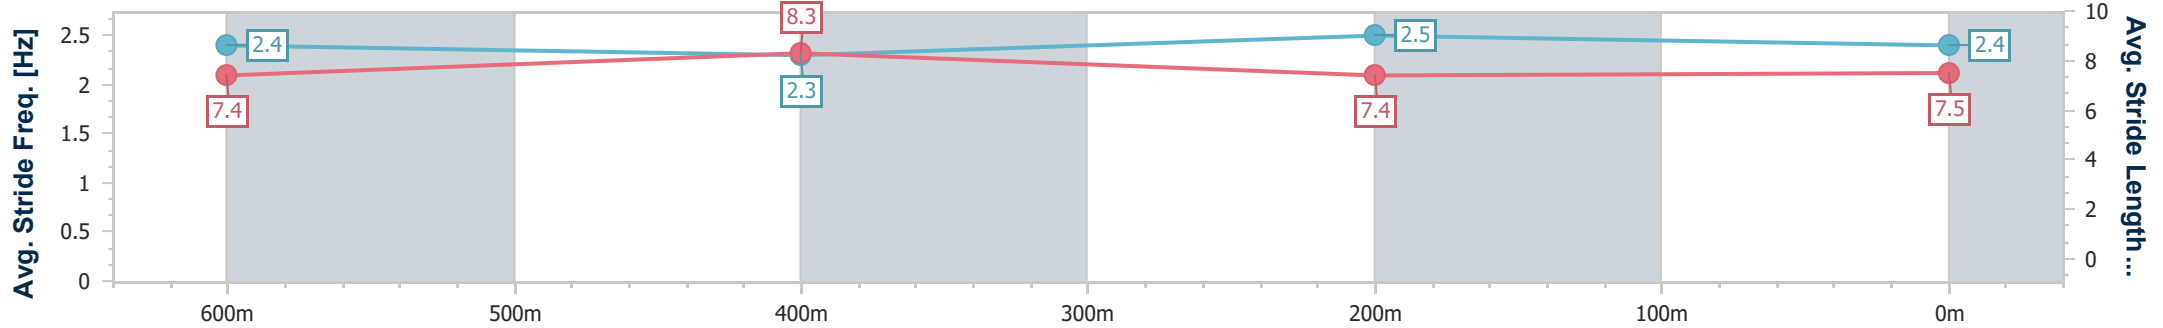

- [] Ranking at each section and finish
- .-.- No data available at this section
- NA No data available

Horse/Jockey Name	Lady Encrypteau
Final Rank	6
Fastest Section Time (Section)	0:10.32 (600m)
Top Speed [km/h] (Section)	70.5 (600m)
Race State	Finished

Ipswich QLD Professional
Race 1: SCHWEPPE'S QTIS Three-Year-Old Maiden Plate - 800m

26 January 2025 - 12:51

Track Rating: Soft 5, Weather: Fine, Rail Position: +9m Entire

Section	Overall	600m	400m	200m
Section Times	0:46.29 [6] (0:13.88)	0:32.41 [7] (0:10.32)	0:22.09 [6] (0:10.81)	0:11.28 [6] (0:11.28)
Average Speed [km/h]	52.0	69.0	65.8	64.1
Top Speed [km/h]	69.0	70.5	67.7	65.7
Avg. Dist. to Rail [m]	0.4	2.5	2.7	1.4
Avg. Stride Freq. [Hz]	2.4	2.3	2.5	2.4
Avg. Stride Length [m]	7.4	8.3	7.4	7.5