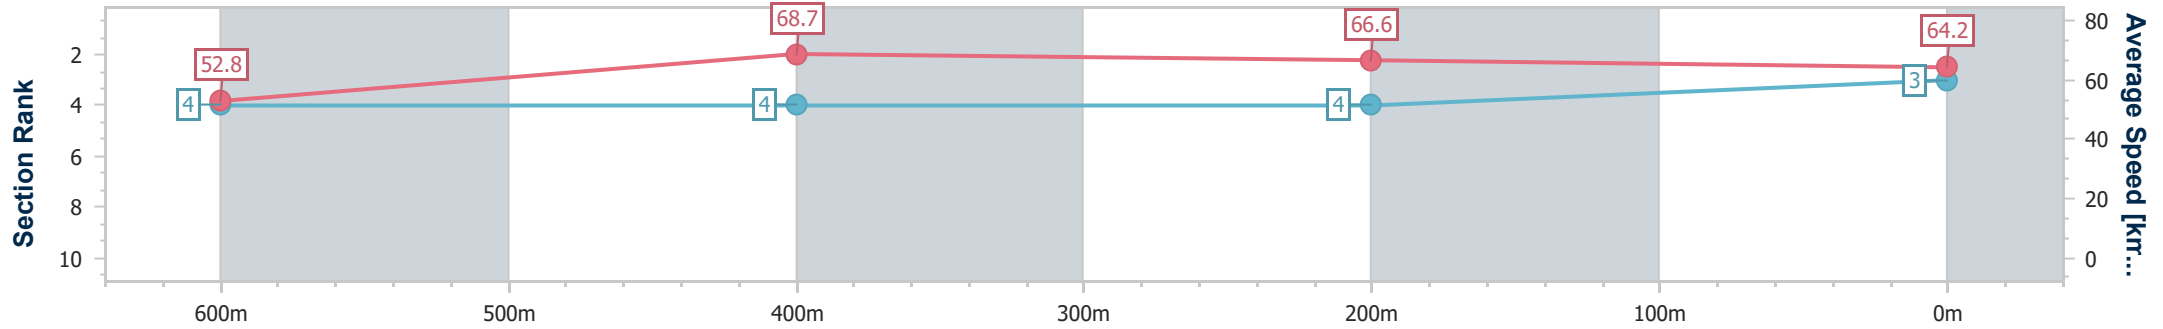

Horse/Jockey Name	Fanci Fleur
Final Rank	3
Fastest Section Time (Section)	0:10.35 (600m)
Top Speed [km/h] (Section)	70.0 (600m)
Race State	Finished

Ipswich QLD Professional
Race 1: SCHWEPPE'S QTIS Three-Year-Old Maiden Plate - 800m

26 January 2025 - 12:51

Track Rating: Soft 5, Weather: Fine, Rail Position: +9m Entire

Section	Overall	600m	400m	200m
Section Times	0:45.87 [3] (0:13.61)	0:32.26 [4] (0:10.35)	0:21.91 [4] (0:10.72)	0:11.19 [4] (0:11.19)
Average Speed [km/h]	52.8	68.7	66.6	64.2
Top Speed [km/h]	69.6	70.0	67.2	66.0
Avg. Dist. to Rail [m]	0.6	2.6	2.9	2.0
Avg. Stride Freq. [Hz]	2.7	2.7	2.6	2.6
Avg. Stride Length [m]	6.8	7.1	7.0	6.9

- [ ] Ranking at each section and finish
- -.-.- No data available at this section
- NA No data available