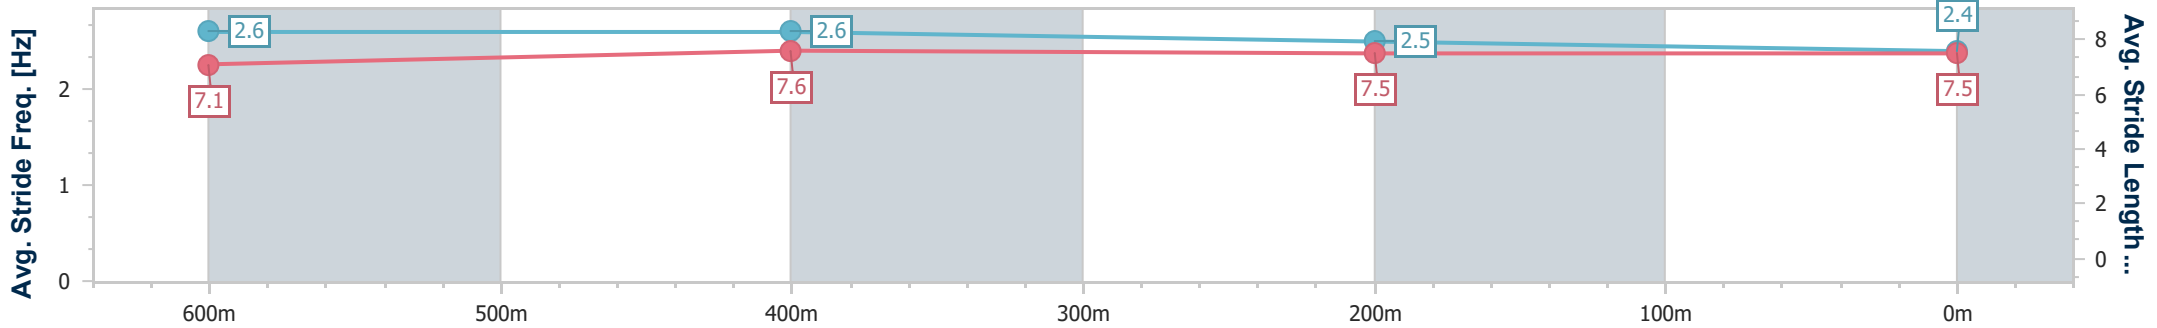

26 January 2025 - 12:51

Track Rating: Soft 5, Weather: Fine, Rail Position: +9m Entire

Section	Overall	600m	400m	200m
Section Times	0:45.23 [1] (0:13.56)	0:31.67 [3] (0:10.24)	0:21.43 [2] (0:10.57)	0:10.86 [1] (0:10.86)
Average Speed [km/h]	66.4	70.2	67.4	66.0
Top Speed [km/h]	66.6	71.0	70.8	68.5
Avg. Dist. to Rail [m]	5.0	1.0	1.2	1.6
Avg. Stride Freq. [Hz]	2.6	2.6	2.5	2.4
Avg. Stride Length [m]	7.1	7.6	7.5	7.5