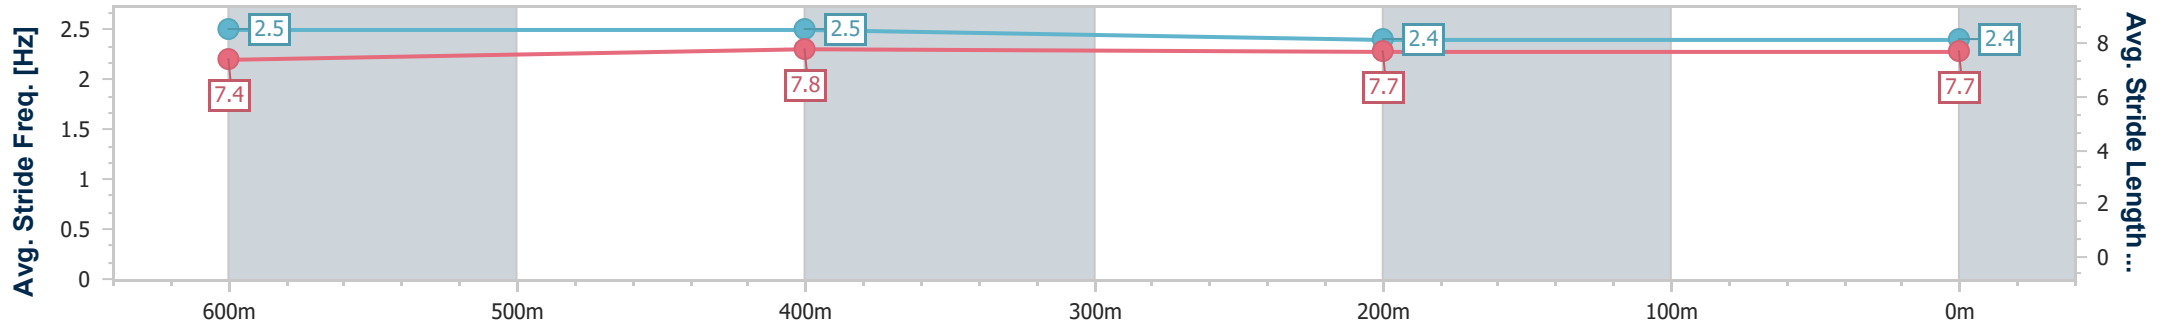

Horse/Jockey Name	Aye Eye Boom
Final Rank	2
Fastest Section Time (Section)	0:10.32 (600m)
Top Speed [km/h] (Section)	70.3 (600m)
Race State	Finished

Ipswich QLD Professional
Race 1: SCHWEPPE'S QTIS Three-Year-Old Maiden Plate - 800m

26 January 2025 - 12:51

Track Rating: Soft 5, Weather: Fine, Rail Position: +9m Entire

Section	Overall	600m	400m	200m
Section Times	0:45.35 [2] (0:13.46)	0:31.89 [1] (0:10.32)	0:21.57 [1] (0:10.65)	0:10.92 [2] (0:10.92)
Average Speed [km/h]	53.5	69.1	66.8	65.9
Top Speed [km/h]	70.0	70.3	67.4	67.5
Avg. Dist. to Rail [m]	1.3	2.4	2.9	1.7
Avg. Stride Freq. [Hz]	2.5	2.5	2.4	2.4
Avg. Stride Length [m]	7.4	7.8	7.7	7.7

- [ ] Ranking at each section and finish
- -.-.- No data available at this section
- NA No data available