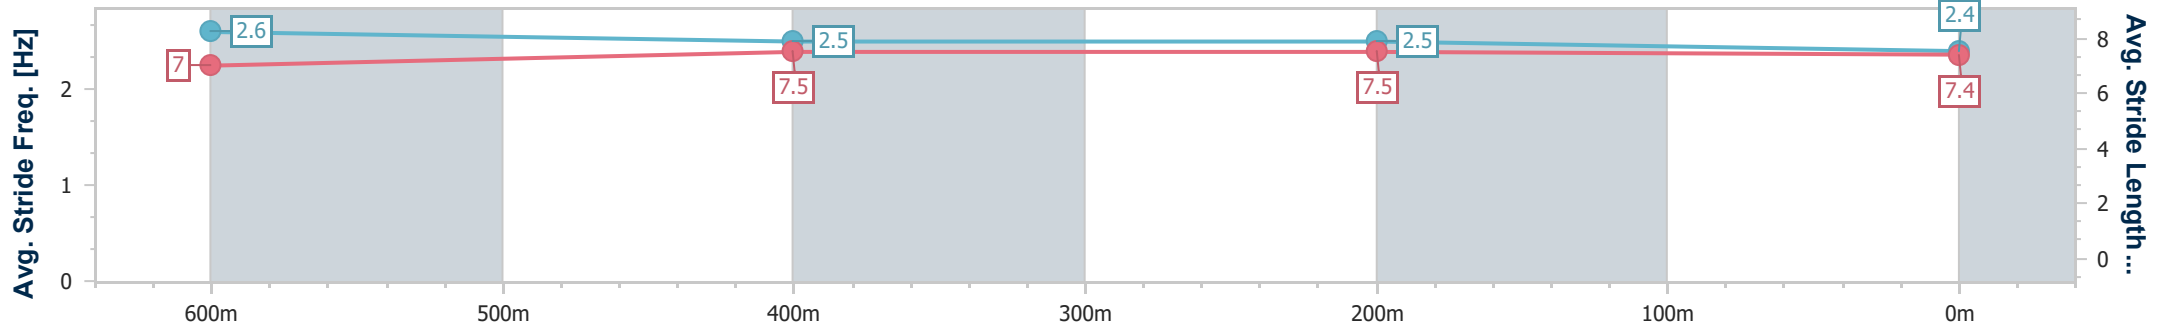

- [] Ranking at each section and finish
- .-.- No data available at this section
- NA No data available

Horse/Jockey Name	Upstart Lover
Final Rank	5
Fastest Section Time (Section)	0:10.42 (600m)
Top Speed [km/h] (Section)	69.9 (600m)
Race State	Finished

Ipswich QLD Professional
 Race 1: SCHWEPPE'S QTIS Three-Year-Old Maiden Plate - 800m

26 January 2025 - 12:51

Track Rating: Soft 5, Weather: Fine, Rail Position: +9m Entire

Section	Overall	600m	400m	200m
Section Times	0:46.23 [5] (0:13.71)	0:32.52 [6] (0:10.42)	0:22.10 [5] (0:10.85)	0:11.25 [5] (0:11.25)
Average Speed [km/h]	52.6	68.6	66.0	64.1
Top Speed [km/h]	69.6	69.9	66.8	65.8
Avg. Dist. to Rail [m]	1.2	1.6	1.2	0.6
Avg. Stride Freq. [Hz]	2.6	2.5	2.5	2.4
Avg. Stride Length [m]	7.0	7.5	7.5	7.4