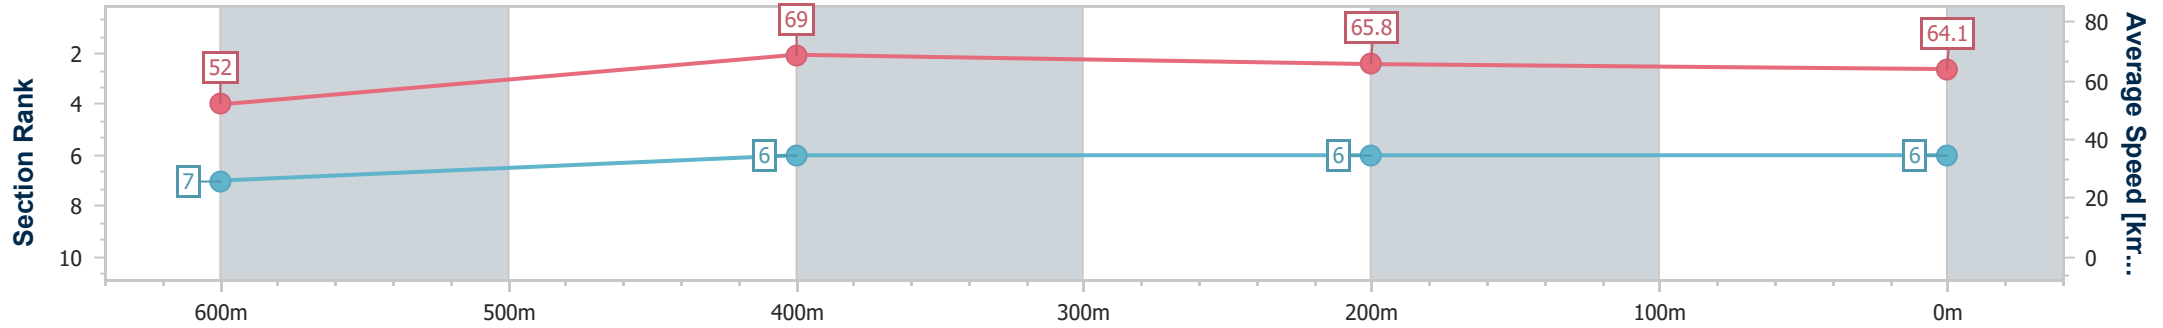

- [] Ranking at each section and finish
- .-.- No data available at this section
- NA No data available

Horse/Jockey Name	Lady Encrypteau
Final Rank	6
Fastest Section Time (Section)	0:10.32 (600m)
Top Speed [km/h] (Section)	70.5 (600m)
Race State	Finished

Ipswich QLD Professional
Race 1: SCHWEPPE'S QTIS Three-Year-Old Maiden Plate - 800m

26 January 2025 - 12:51

Track Rating: Soft 5, Weather: Fine, Rail Position: +9m Entire

Section	Overall	600m	400m	200m
Section Times	0:46.29 [6] (0:13.88)	0:32.41 [7] (0:10.32)	0:22.09 [6] (0:10.81)	0:11.28 [6] (0:11.28)
Average Speed [km/h]	52.0	69.0	65.8	64.1
Top Speed [km/h]	69.0	70.5	67.7	65.7
Avg. Dist. to Rail [m]	0.4	2.5	2.7	1.4
Avg. Stride Freq. [Hz]	2.4	2.3	2.5	2.4
Avg. Stride Length [m]	7.4	8.3	7.4	7.5