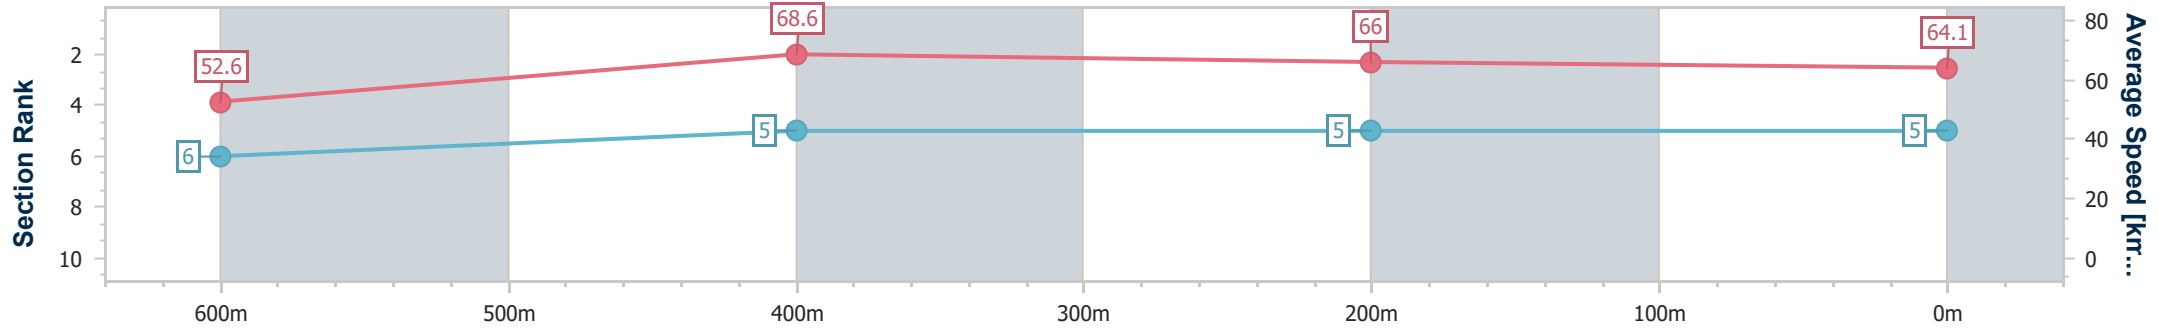

Horse/Jockey Name	Upstart Lover
Final Rank	5
Fastest Section Time (Section)	0:10.42 (600m)
Top Speed [km/h] (Section)	69.9 (600m)
Race State	Finished

Ipswich QLD Professional
Race 1: SCHWEPPE'S QTIS Three-Year-Old Maiden Plate - 800m

26 January 2025 - 12:51

Track Rating: Soft 5, Weather: Fine, Rail Position: +9m Entire

Section	Overall	600m	400m	200m
Section Times	0:46.23 [5] (0:13.71)	0:32.52 [6] (0:10.42)	0:22.10 [5] (0:10.85)	0:11.25 [5] (0:11.25)
Average Speed [km/h]	52.6	68.6	66.0	64.1
Top Speed [km/h]	69.6	69.9	66.8	65.8
Avg. Dist. to Rail [m]	1.2	1.6	1.2	0.6
Avg. Stride Freq. [Hz]	2.6	2.5	2.5	2.4
Avg. Stride Length [m]	7.0	7.5	7.5	7.4

- [ ] Ranking at each section and finish
- -.-.- No data available at this section
- NA No data available