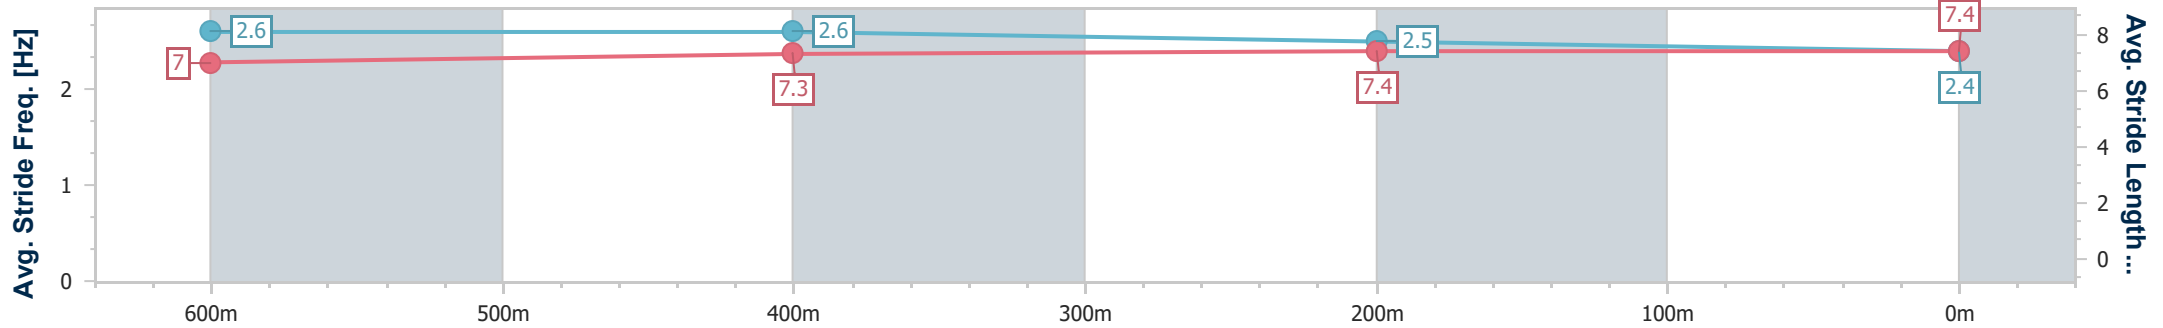

Horse/Jockey Name	Croatian Queen
Final Rank	4
Fastest Section Time (Section)	0:10.38 (600m)
Top Speed [km/h] (Section)	70.5 (600m)
Race State	Finished

Ipswich QLD Professional
Race 1: SCHWEPPE'S QTIS Three-Year-Old Maiden Plate - 800m

26 January 2025 - 12:51

Track Rating: Soft 5, Weather: Fine, Rail Position: +9m Entire

Section	Overall	600m	400m	200m
Section Times	0:45.93 [4] (0:13.54)	0:32.39 [2] (0:10.38)	0:22.01 [3] (0:10.69)	0:11.32 [3] (0:11.32)
Average Speed [km/h]	53.3	68.9	67.0	63.5
Top Speed [km/h]	69.4	70.5	68.5	65.7
Avg. Dist. to Rail [m]	3.7	1.4	1.4	0.4
Avg. Stride Freq. [Hz]	2.6	2.6	2.5	2.4
Avg. Stride Length [m]	7.0	7.3	7.4	7.4

- [ ] Ranking at each section and finish
- -.-.- No data available at this section
- NA No data available