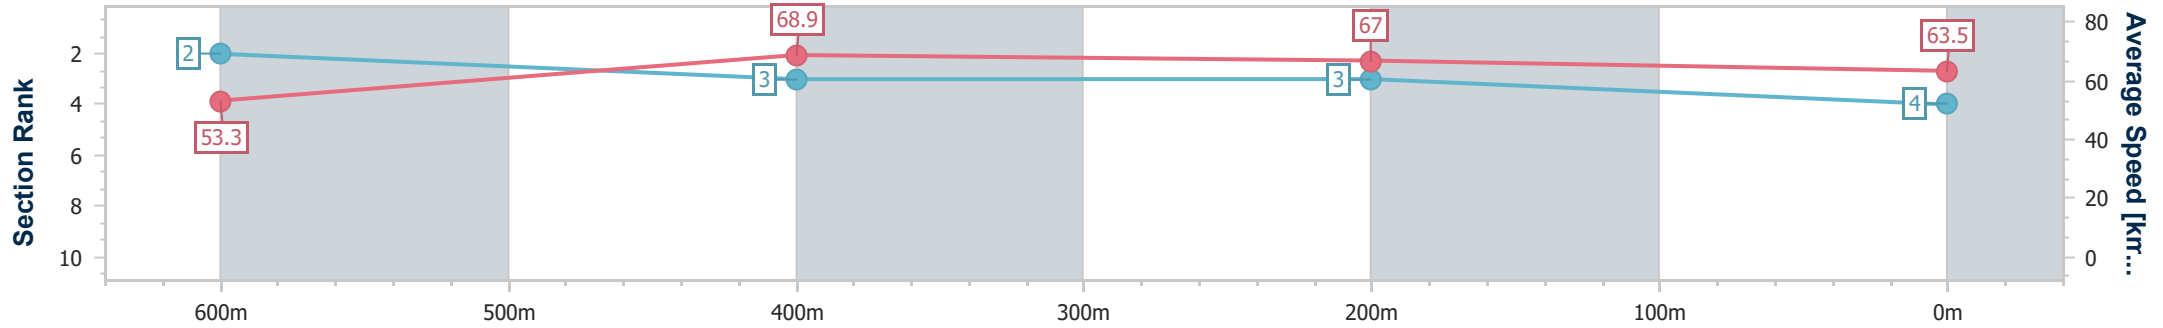

Horse/Jockey Name	Croatian Queen
Final Rank	4
Fastest Section Time (Section)	0:10.38 (600m)
Top Speed [km/h] (Section)	70.5 (600m)
Race State	Finished

Ipswich QLD Professional
Race 1: SCHWEPPE'S QTIS Three-Year-Old Maiden Plate - 800m

26 January 2025 - 12:51

Track Rating: Soft 5, Weather: Fine, Rail Position: +9m Entire

Section	Overall	600m	400m	200m
Section Times	0:45.93 [4] (0:13.54)	0:32.39 [2] (0:10.38)	0:22.01 [3] (0:10.69)	0:11.32 [3] (0:11.32)
Average Speed [km/h]	53.3	68.9	67.0	63.5
Top Speed [km/h]	69.4	70.5	68.5	65.7
Avg. Dist. to Rail [m]	3.7	1.4	1.4	0.4
Avg. Stride Freq. [Hz]	2.6	2.6	2.5	2.4
Avg. Stride Length [m]	7.0	7.3	7.4	7.4

- [ ] Ranking at each section and finish
- -.-.- No data available at this section
- NA No data available