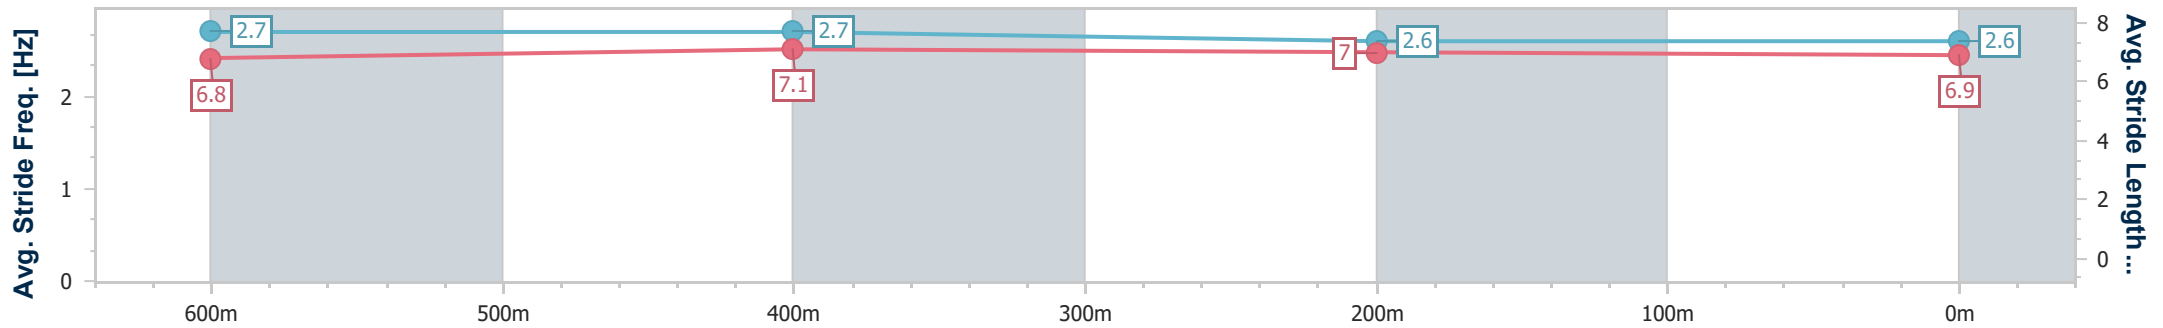

Horse/Jockey Name	Fanci Fleur
Final Rank	3
Fastest Section Time (Section)	0:10.35 (600m)
Top Speed [km/h] (Section)	70.0 (600m)
Race State	Finished

Ipswich QLD Professional
Race 1: SCHWEPPE'S QTIS Three-Year-Old Maiden Plate - 800m

26 January 2025 - 12:51

Track Rating: Soft 5, Weather: Fine, Rail Position: +9m Entire

Section	Overall	600m	400m	200m
Section Times	0:45.87 [3] (0:13.61)	0:32.26 [4] (0:10.35)	0:21.91 [4] (0:10.72)	0:11.19 [4] (0:11.19)
Average Speed [km/h]	52.8	68.7	66.6	64.2
Top Speed [km/h]	69.6	70.0	67.2	66.0
Avg. Dist. to Rail [m]	0.6	2.6	2.9	2.0
Avg. Stride Freq. [Hz]	2.7	2.7	2.6	2.6
Avg. Stride Length [m]	6.8	7.1	7.0	6.9

- [ ] Ranking at each section and finish
- -.-.- No data available at this section
- NA No data available