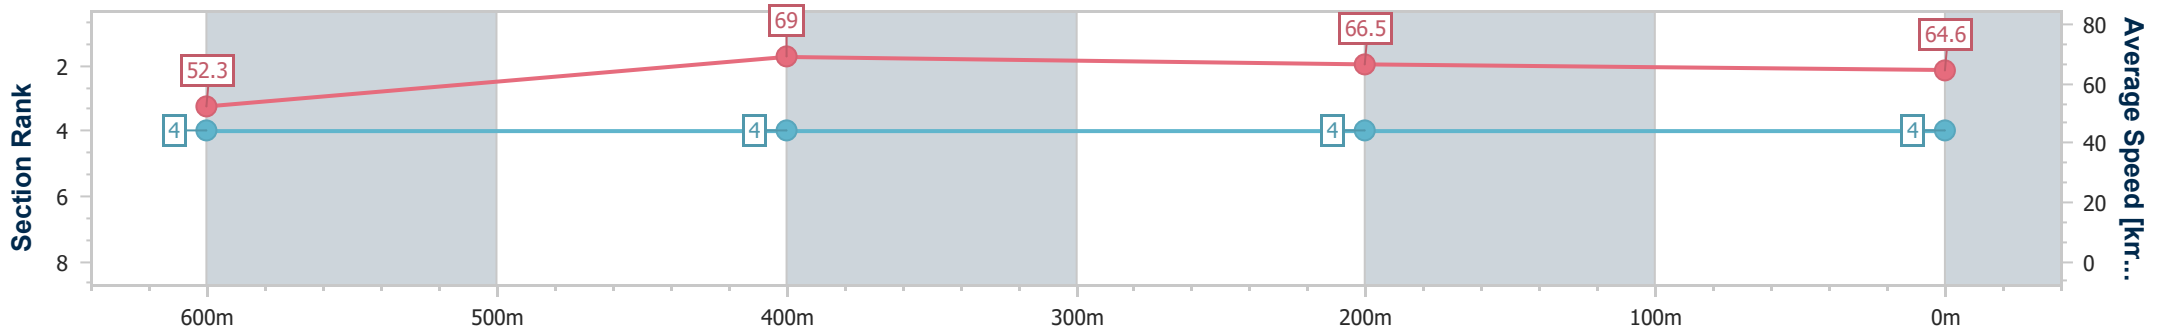

Ipswich QLD Professional

Race 2: GREAT NORTHERN Class 1 Plate - 800m

26 January 2025 - 13:25

Track Rating: Soft 5, Weather: Fine, Rail Position: +9m Entire

Section	Overall	600m	400m	200m
Section Times	0:45.93 [4] (0:13.81)	0:32.12 [4] (0:10.30)	0:21.82 [4] (0:10.67)	0:11.15 [4] (0:11.15)
Average Speed [km/h]	52.3	69.0	66.5	64.6
Top Speed [km/h]	68.8	70.0	68.0	65.2
Avg. Dist. to Rail [m]	1.5	3.3	3.5	2.4
Avg. Stride Freq. [Hz]	2.4	2.4	2.4	2.3
Avg. Stride Length [m]	6.8	7.9	7.8	7.9

- [] Ranking at each section and finish
- .-.- No data available at this section
- NA No data available

Horse/Jockey Name	Sunday Mail
Final Rank	5
Fastest Section Time (Section)	0:10.28 (600m)
Top Speed [km/h] (Section)	71.1 (600m)
Race State	Finished