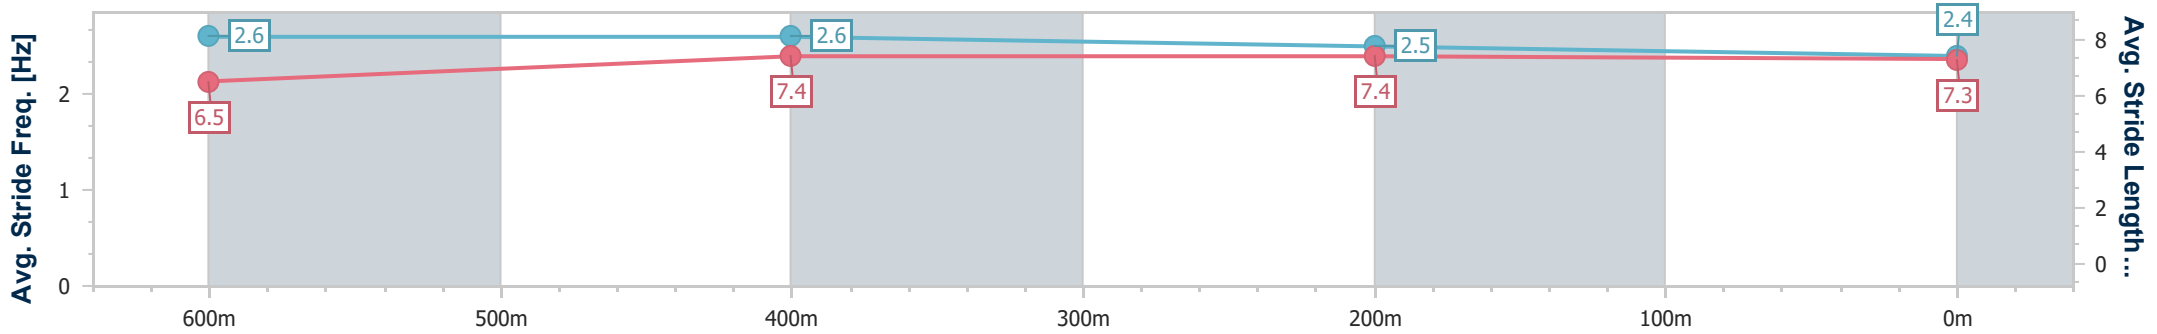

Ipswich QLD Professional

Race 2: GREAT NORTHERN Class 1 Plate - 800m

26 January 2025 - 13:25

Track Rating: Soft 5, Weather: Fine, Rail Position: +9m Entire

Section	Overall	600m	400m	200m
Section Times	0:45.54 [2] (0:13.56)	0:31.98 [2] (0:10.26)	0:21.72 [3] (0:10.54)	0:11.18 [2] (0:11.18)
Average Speed [km/h]	53.2	69.4	67.7	64.3
Top Speed [km/h]	69.1	70.7	69.3	66.7
Avg. Dist. to Rail [m]	0.8	2.7	2.2	1.9
Avg. Stride Freq. [Hz]	2.6	2.6	2.5	2.4
Avg. Stride Length [m]	6.5	7.4	7.4	7.3