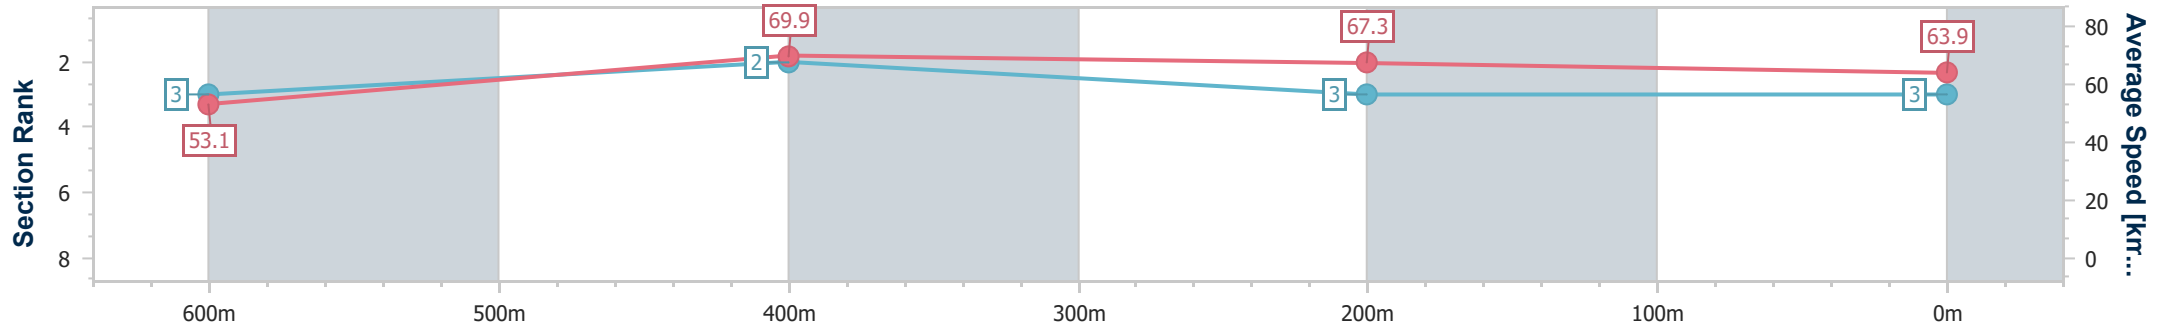

Ipswich QLD Professional

Race 2: GREAT NORTHERN Class 1 Plate - 800m

26 January 2025 - 13:25

Track Rating: Soft 5, Weather: Fine, Rail Position: +9m Entire

Section	Overall	600m	400m	200m
Section Times	0:45.67 [3] (0:13.60)	0:32.07 [3] (0:10.18)	0:21.89 [2] (0:10.63)	0:11.26 [3] (0:11.26)
Average Speed [km/h]	53.1	69.9	67.3	63.9
Top Speed [km/h]	70.9	71.4	69.4	66.7
Avg. Dist. to Rail [m]	1.8	1.9	1.8	0.4
Avg. Stride Freq. [Hz]	2.5	2.6	2.6	2.5
Avg. Stride Length [m]	6.8	7.5	7.2	7.2