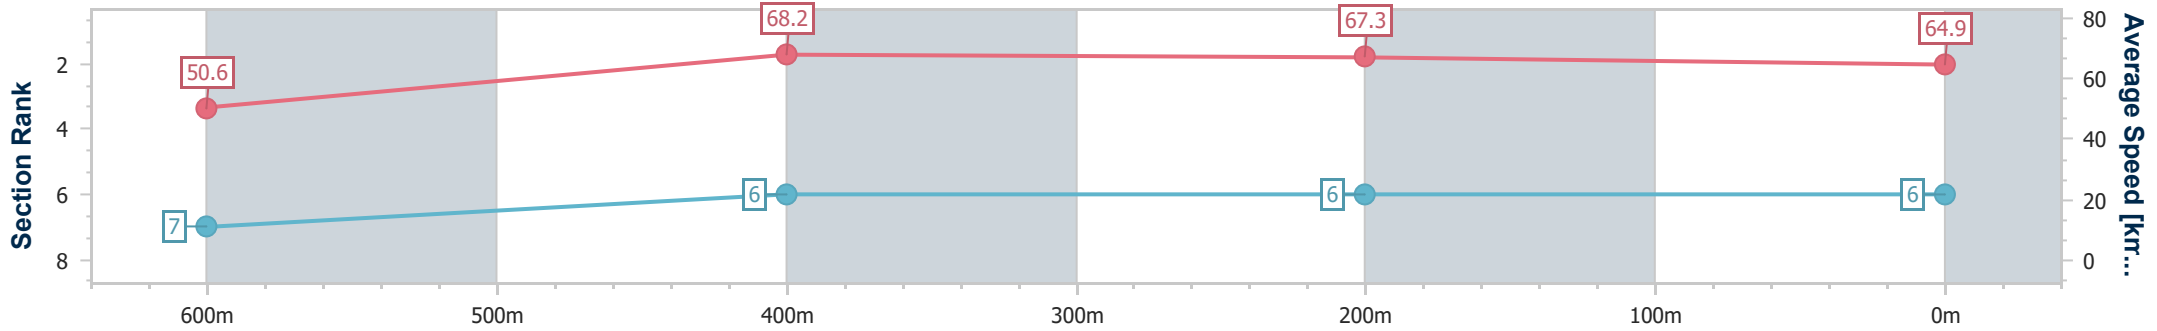

Ipswich QLD Professional

Race 2: GREAT NORTHERN Class 1 Plate - 800m

26 January 2025 - 13:25

Track Rating: Soft 5, Weather: Fine, Rail Position: +9m Entire

Section	Overall	600m	400m	200m
Section Times	0:46.50 [6] (0:14.24)	0:32.26 [7] (0:10.52)	0:21.74 [6] (0:10.65)	0:11.09 [6] (0:11.09)
Average Speed [km/h]	50.6	68.2	67.3	64.9
Top Speed [km/h]	66.5	69.0	68.8	66.1
Avg. Dist. to Rail [m]	3.3	1.3	0.9	1.2
Avg. Stride Freq. [Hz]	2.4	2.5	2.5	2.5
Avg. Stride Length [m]	6.7	7.5	7.4	7.2