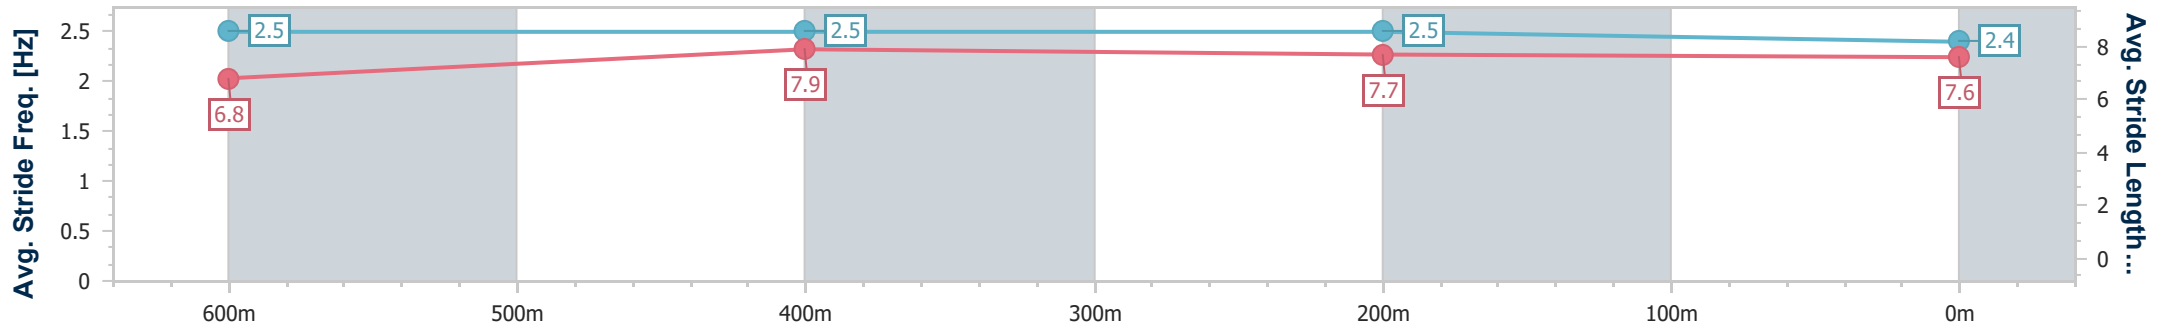

Ipswich QLD Professional

Race 2: GREAT NORTHERN Class 1 Plate - 800m

26 January 2025 - 13:25

Track Rating: Soft 5, Weather: Fine, Rail Position: +9m Entire

Section	Overall	600m	400m	200m
Section Times	0:45.09 [1] (0:13.43)	0:31.66 [1] (0:10.21)	0:21.45 [1] (0:10.45)	0:11.00 [1] (0:11.00)
Average Speed [km/h]	53.5	69.8	68.3	65.2
Top Speed [km/h]	71.0	71.8	69.3	68.1
Avg. Dist. to Rail [m]	4.3	2.0	3.6	2.9
Avg. Stride Freq. [Hz]	2.5	2.5	2.5	2.4
Avg. Stride Length [m]	6.8	7.9	7.7	7.6