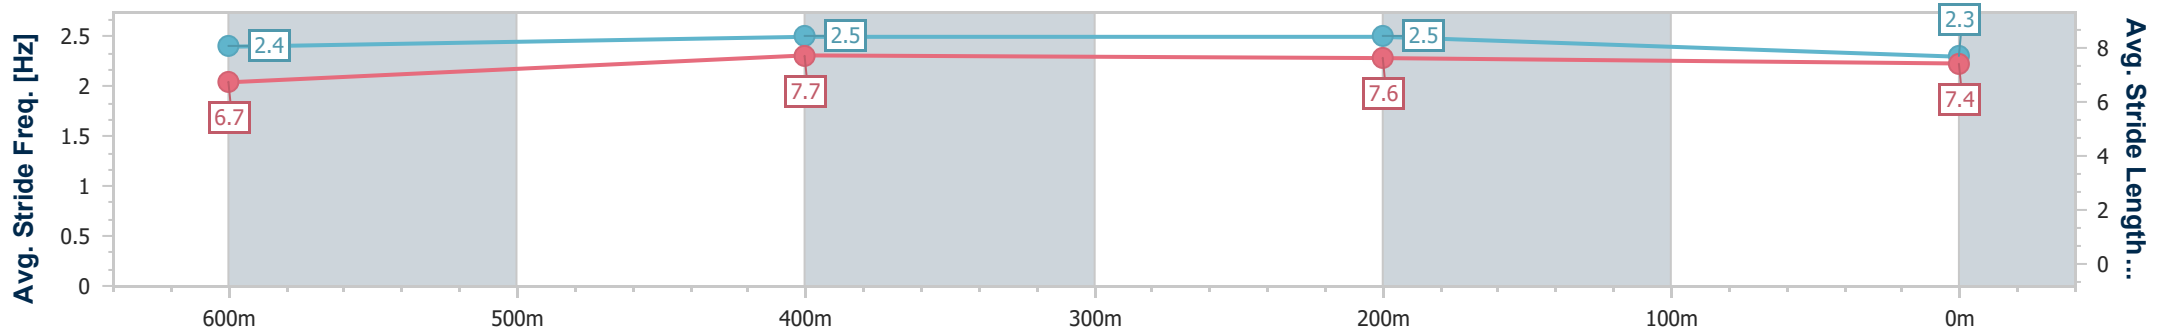

Ipswich QLD Professional

Race 2: GREAT NORTHERN Class 1 Plate - 800m

26 January 2025 - 13:25

Track Rating: Soft 5, Weather: Fine, Rail Position: +9m Entire

Section	Overall	600m	400m	200m
Section Times	0:46.36 [5] (0:13.98)	0:32.38 [5] (0:10.28)	0:22.10 [5] (0:10.67)	0:11.43 [5] (0:11.43)
Average Speed [km/h]	51.6	69.5	67.3	63.0
Top Speed [km/h]	70.5	71.1	68.5	65.7
Avg. Dist. to Rail [m]	0.9	1.4	1.2	0.5
Avg. Stride Freq. [Hz]	2.4	2.5	2.5	2.3
Avg. Stride Length [m]	6.7	7.7	7.6	7.4