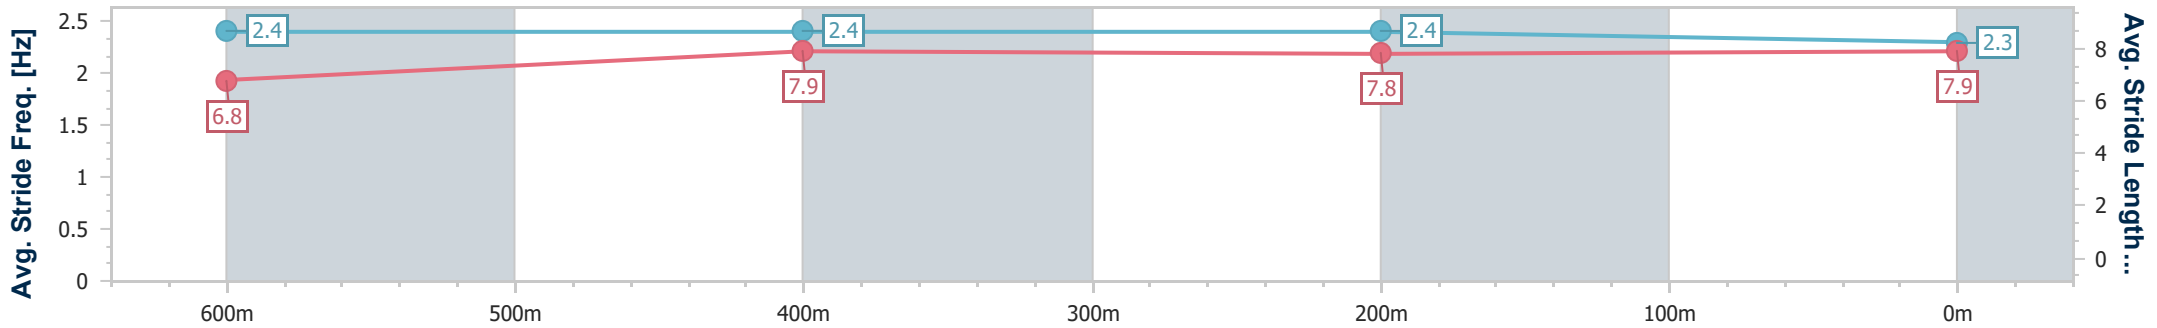

Ipswich QLD Professional

Race 2: GREAT NORTHERN Class 1 Plate - 800m

26 January 2025 - 13:25

Track Rating: Soft 5, Weather: Fine, Rail Position: +9m Entire

Section	Overall	600m	400m	200m
Section Times	0:45.93 [4] (0:13.81)	0:32.12 [4] (0:10.30)	0:21.82 [4] (0:10.67)	0:11.15 [4] (0:11.15)
Average Speed [km/h]	52.3	69.0	66.5	64.6
Top Speed [km/h]	68.8	70.0	68.0	65.2
Avg. Dist. to Rail [m]	1.5	3.3	3.5	2.4
Avg. Stride Freq. [Hz]	2.4	2.4	2.4	2.3
Avg. Stride Length [m]	6.8	7.9	7.8	7.9