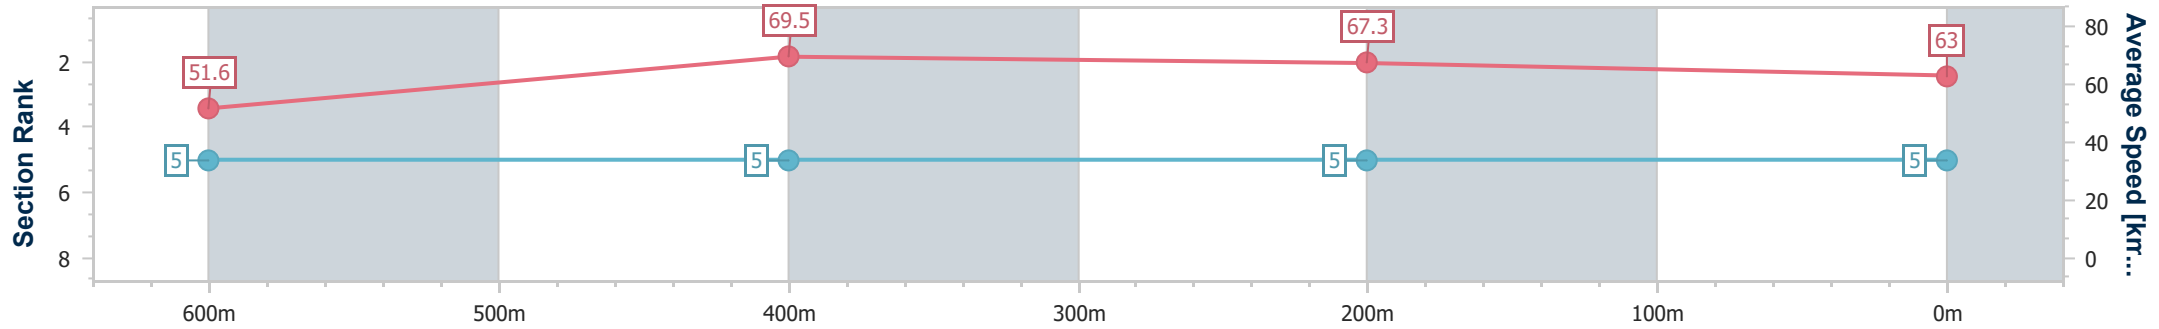

Ipswich QLD Professional

Race 2: GREAT NORTHERN Class 1 Plate - 800m

26 January 2025 - 13:25

Track Rating: Soft 5, Weather: Fine, Rail Position: +9m Entire

Section	Overall	600m	400m	200m
Section Times	0:46.36 [5] (0:13.98)	0:32.38 [5] (0:10.28)	0:22.10 [5] (0:10.67)	0:11.43 [5] (0:11.43)
Average Speed [km/h]	51.6	69.5	67.3	63.0
Top Speed [km/h]	70.5	71.1	68.5	65.7
Avg. Dist. to Rail [m]	0.9	1.4	1.2	0.5
Avg. Stride Freq. [Hz]	2.4	2.5	2.5	2.3
Avg. Stride Length [m]	6.7	7.7	7.6	7.4