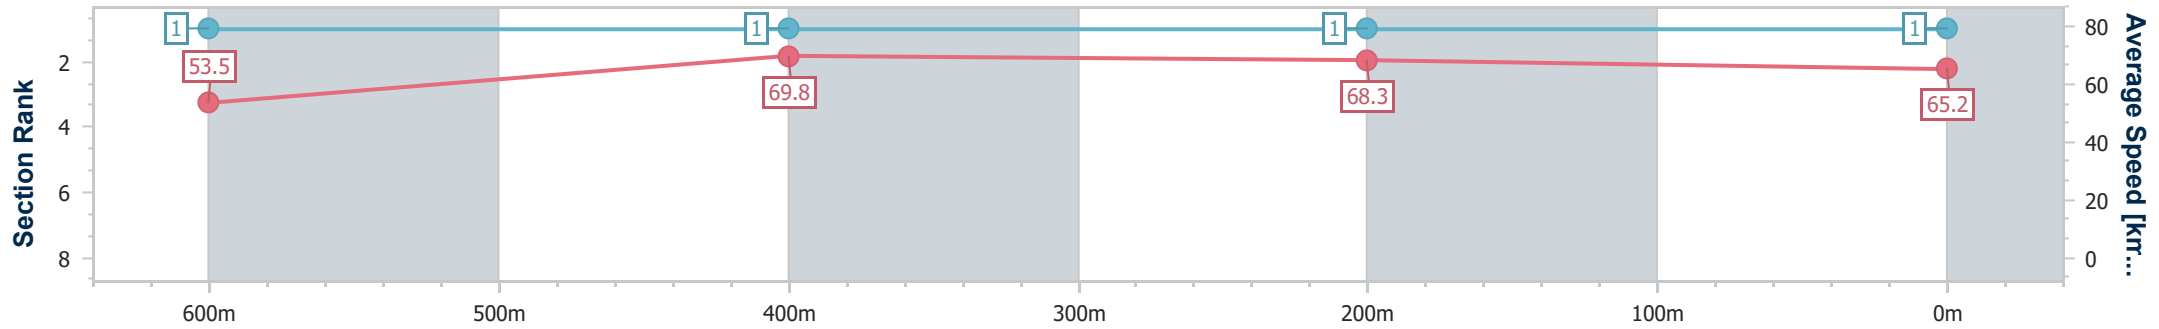

Ipswich QLD Professional

Race 2: GREAT NORTHERN Class 1 Plate - 800m

26 January 2025 - 13:25

Track Rating: Soft 5, Weather: Fine, Rail Position: +9m Entire

Section	Overall	600m	400m	200m
Section Times	0:45.09 [1] (0:13.43)	0:31.66 [1] (0:10.21)	0:21.45 [1] (0:10.45)	0:11.00 [1] (0:11.00)
Average Speed [km/h]	53.5	69.8	68.3	65.2
Top Speed [km/h]	71.0	71.8	69.3	68.1
Avg. Dist. to Rail [m]	4.3	2.0	3.6	2.9
Avg. Stride Freq. [Hz]	2.5	2.5	2.5	2.4
Avg. Stride Length [m]	6.8	7.9	7.7	7.6