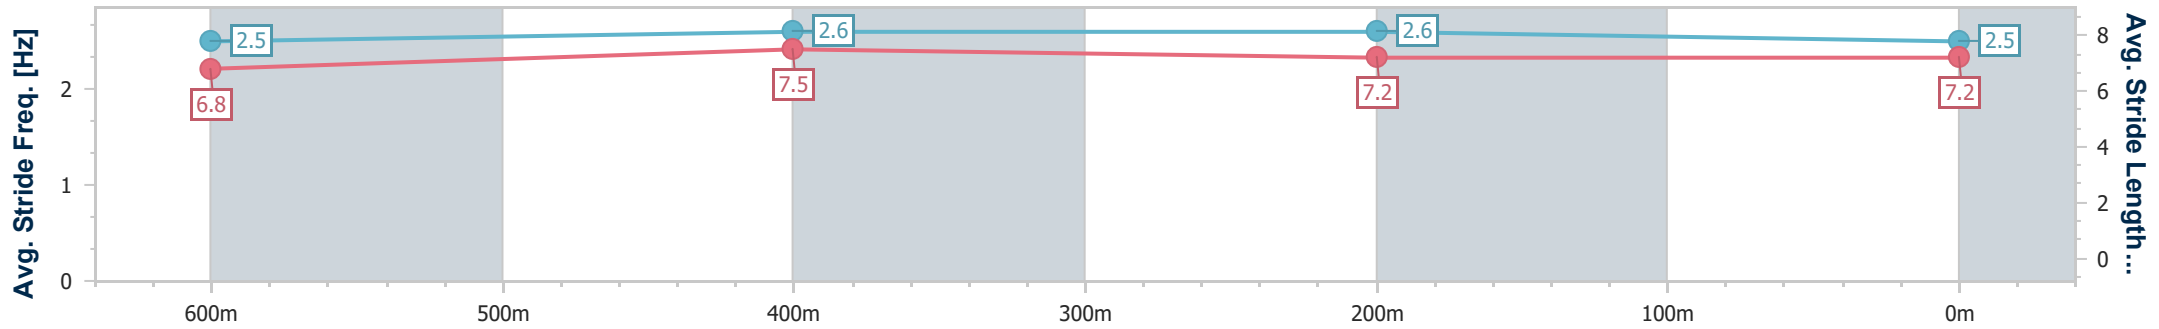

Ipswich QLD Professional

Race 2: GREAT NORTHERN Class 1 Plate - 800m

26 January 2025 - 13:25

Track Rating: Soft 5, Weather: Fine, Rail Position: +9m Entire

Section	Overall	600m	400m	200m
Section Times	0:45.67 [3] (0:13.60)	0:32.07 [3] (0:10.18)	0:21.89 [2] (0:10.63)	0:11.26 [3] (0:11.26)
Average Speed [km/h]	53.1	69.9	67.3	63.9
Top Speed [km/h]	70.9	71.4	69.4	66.7
Avg. Dist. to Rail [m]	1.8	1.9	1.8	0.4
Avg. Stride Freq. [Hz]	2.5	2.6	2.6	2.5
Avg. Stride Length [m]	6.8	7.5	7.2	7.2