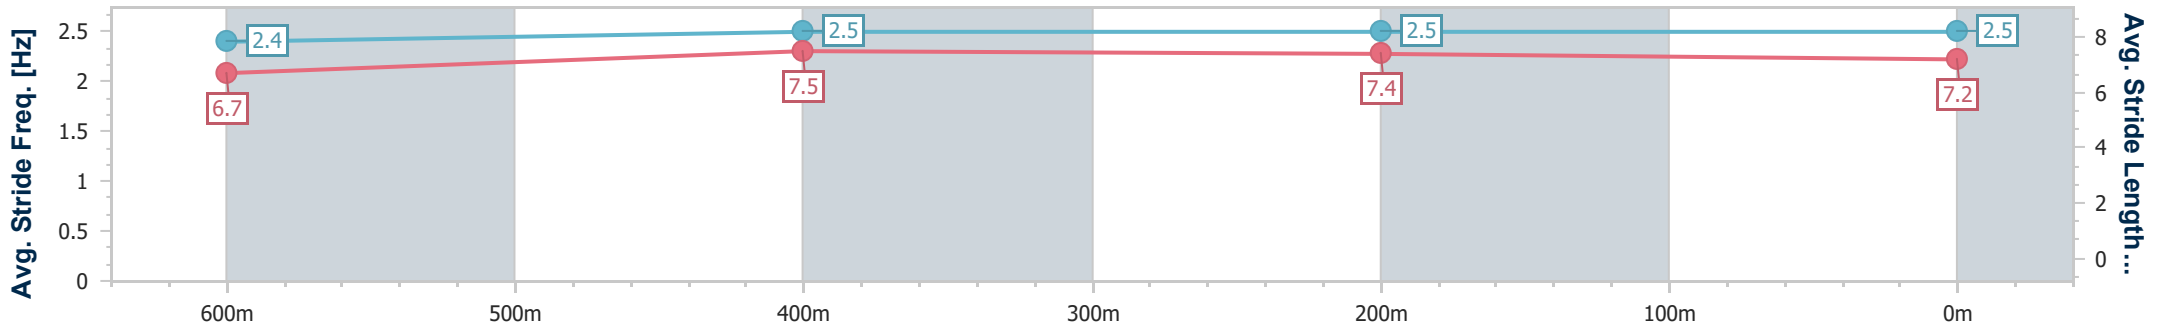

Ipswich QLD Professional

Race 2: GREAT NORTHERN Class 1 Plate - 800m

26 January 2025 - 13:25

Track Rating: Soft 5, Weather: Fine, Rail Position: +9m Entire

Section	Overall	600m	400m	200m
Section Times	0:46.50 [6] (0:14.24)	0:32.26 [7] (0:10.52)	0:21.74 [6] (0:10.65)	0:11.09 [6] (0:11.09)
Average Speed [km/h]	50.6	68.2	67.3	64.9
Top Speed [km/h]	66.5	69.0	68.8	66.1
Avg. Dist. to Rail [m]	3.3	1.3	0.9	1.2
Avg. Stride Freq. [Hz]	2.4	2.5	2.5	2.5
Avg. Stride Length [m]	6.7	7.5	7.4	7.2