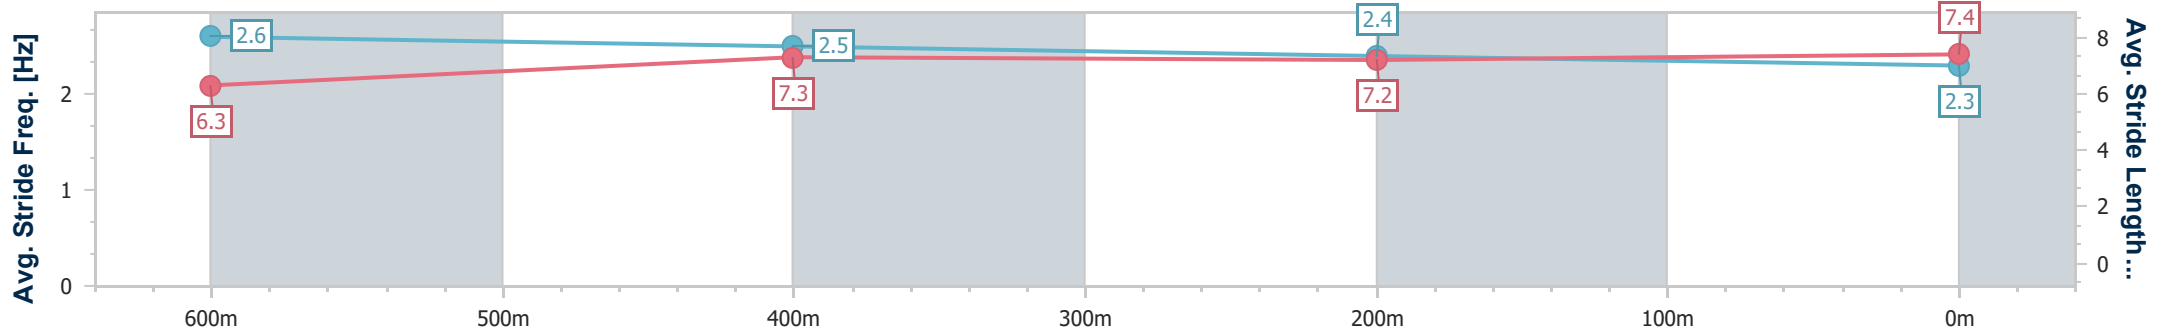

Ipswich QLD Professional

Race 2: GREAT NORTHERN Class 1 Plate - 800m

26 January 2025 - 13:25

Track Rating: Soft 5, Weather: Fine, Rail Position: +9m Entire

Section	Overall	600m	400m	200m
Section Times	0:47.68 [7] (0:14.07)	0:33.61 [6] (0:10.71)	0:22.90 [7] (0:11.22)	0:11.68 [7] (0:11.68)
Average Speed [km/h]	51.3	66.6	63.8	61.5
Top Speed [km/h]	67.2	67.5	65.1	63.4
Avg. Dist. to Rail [m]	2.9	1.5	2.2	2.0
Avg. Stride Freq. [Hz]	2.6	2.5	2.4	2.3
Avg. Stride Length [m]	6.3	7.3	7.2	7.4

- [] Ranking at each section and finish
- .-.- No data available at this section
- NA No data available