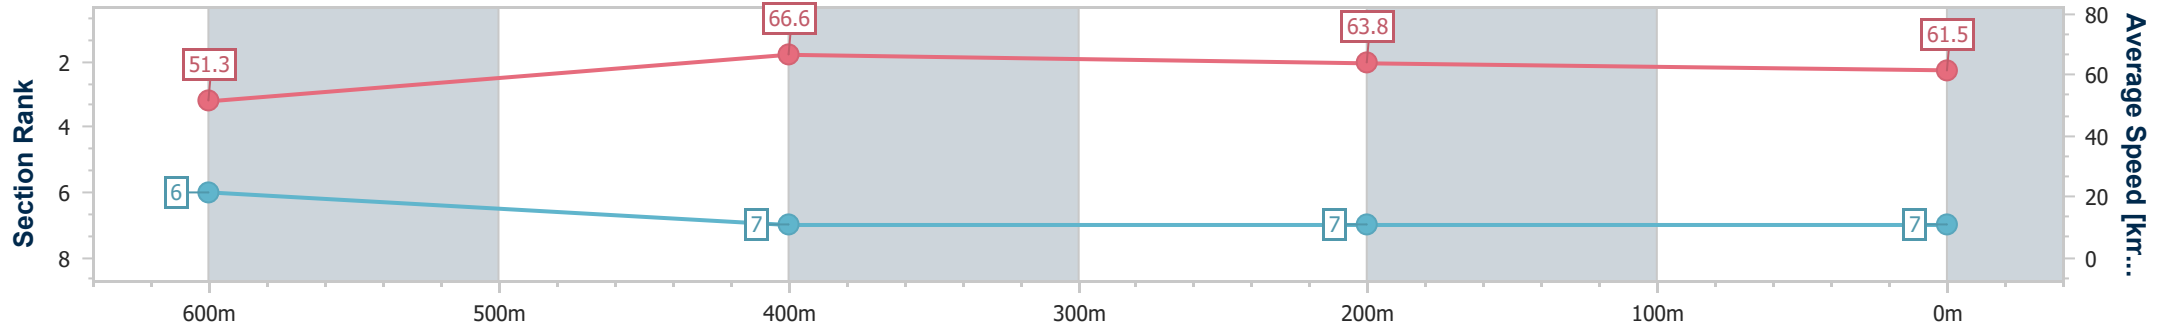

Ipswich QLD Professional

Race 2: GREAT NORTHERN Class 1 Plate - 800m

26 January 2025 - 13:25

Track Rating: Soft 5, Weather: Fine, Rail Position: +9m Entire

Section	Overall	600m	400m	200m
Section Times	0:47.68 [7] (0:14.07)	0:33.61 [6] (0:10.71)	0:22.90 [7] (0:11.22)	0:11.68 [7] (0:11.68)
Average Speed [km/h]	51.3	66.6	63.8	61.5
Top Speed [km/h]	67.2	67.5	65.1	63.4
Avg. Dist. to Rail [m]	2.9	1.5	2.2	2.0
Avg. Stride Freq. [Hz]	2.6	2.5	2.4	2.3
Avg. Stride Length [m]	6.3	7.3	7.2	7.4

- [] Ranking at each section and finish
- .-.- No data available at this section
- NA No data available