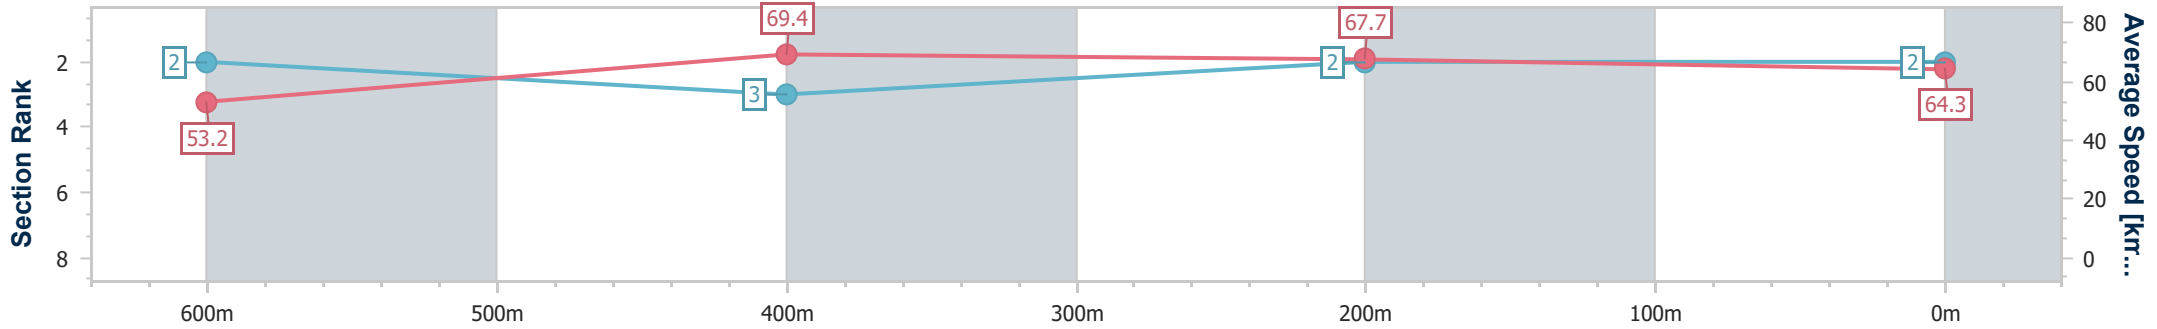

Ipswich QLD Professional

Race 2: GREAT NORTHERN Class 1 Plate - 800m

26 January 2025 - 13:25

Track Rating: Soft 5, Weather: Fine, Rail Position: +9m Entire

Section	Overall	600m	400m	200m
Section Times	0:45.54 [2] (0:13.56)	0:31.98 [2] (0:10.26)	0:21.72 [3] (0:10.54)	0:11.18 [2] (0:11.18)
Average Speed [km/h]	53.2	69.4	67.7	64.3
Top Speed [km/h]	69.1	70.7	69.3	66.7
Avg. Dist. to Rail [m]	0.8	2.7	2.2	1.9
Avg. Stride Freq. [Hz]	2.6	2.6	2.5	2.4
Avg. Stride Length [m]	6.5	7.4	7.4	7.3