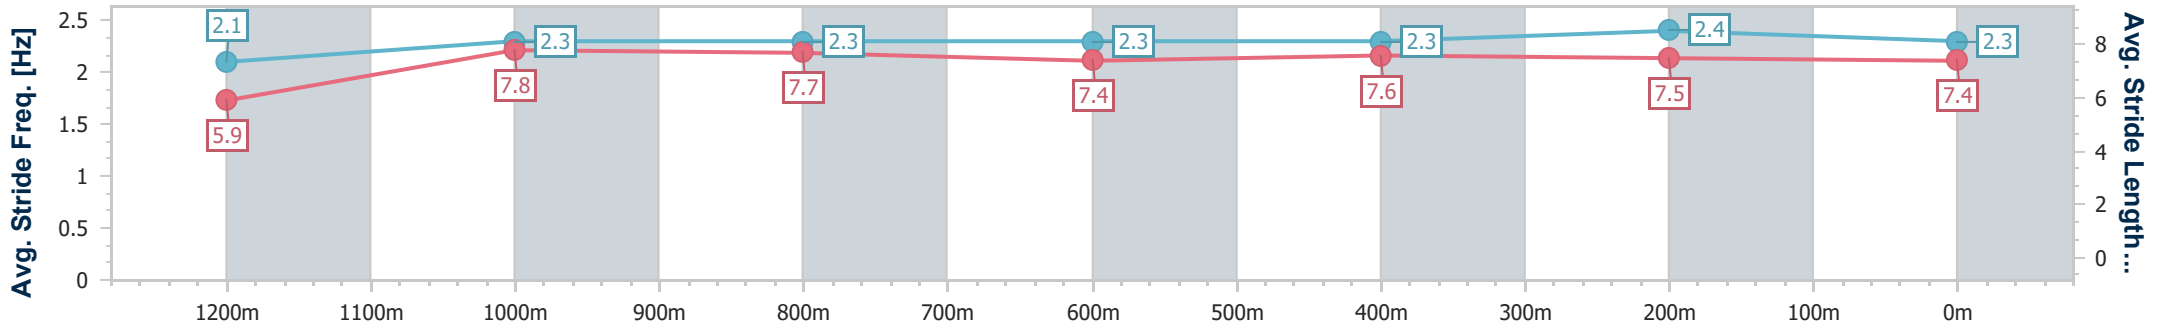

- [] Ranking at each section and finish
- .-.- No data available at this section
- NA No data available

Horse/Jockey Name	Fairway Choice
Final Rank	7
Fastest Section Time (Section)	0:10.75 (400m)
Top Speed [km/h] (Section)	67.7 (400m)
Race State	Finished

Doomben QLD Professional

Race 6: SKY RACING Class 4 Handicap - 1350m

27 January 2025 - 16:43

Track Rating: Good 4, Weather: Overcast, Rail Position: +7m Entire

BRISBANE RACING CLUB

Section	Overall	1200m	1000m	800m	600m	400m	200m
Section Times	1:19.94 [7] (0:12.00)	1:07.94 [9] (0:11.08)	0:56.86 [9] (0:11.29)	0:45.57 [8] (0:11.91)	0:33.66 [8] (0:11.38)	0:22.28 [7] (0:10.75)	0:11.53 [5] (0:11.53)
Average Speed [km/h]	45.2	64.8	63.5	60.1	62.4	66.7	62.5
Top Speed [km/h]	61.6	66.4	65.5	62.0	65.3	67.7	66.1
Avg. Dist. to Rail [m]	5.0	0.7	1.5	1.3	2.2	1.2	1.8
Avg. Stride Freq. [Hz]	2.1	2.3	2.3	2.3	2.3	2.4	2.3
Avg. Stride Length [m]	5.9	7.8	7.7	7.4	7.6	7.5	7.4

- [] Ranking at each section and finish
- .-.- No data available at this section
- NA No data available

Horse/Jockey Name	Super Chilled
Final Rank	8
Fastest Section Time (Section)	0:10.77 (400m)
Top Speed [km/h] (Section)	68.0 (400m)
Race State	Finished