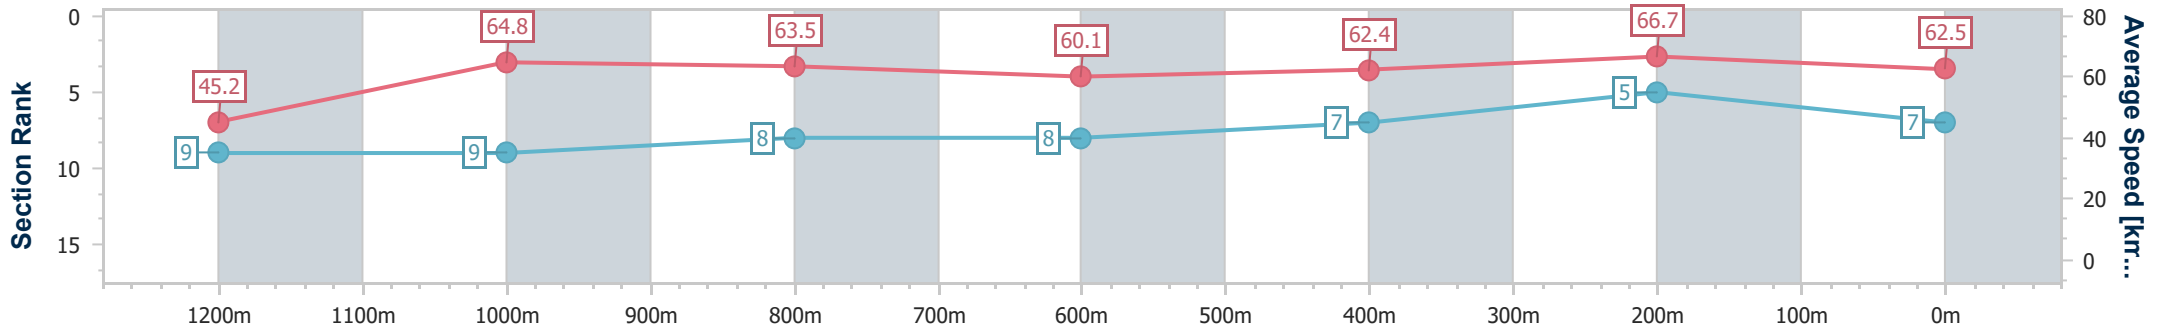

- [] Ranking at each section and finish
- .-.- No data available at this section
- NA No data available

Horse/Jockey Name	Fairway Choice
Final Rank	7
Fastest Section Time (Section)	0:10.75 (400m)
Top Speed [km/h] (Section)	67.7 (400m)
Race State	Finished

Doomben QLD Professional

Race 6: SKY RACING Class 4 Handicap - 1350m

27 January 2025 - 16:43

Track Rating: Good 4, Weather: Overcast, Rail Position: +7m Entire

BRISBANE RACING CLUB

Section	Overall	1200m	1000m	800m	600m	400m	200m
Section Times	1:19.94 [7] (0:12.00)	1:07.94 [9] (0:11.08)	0:56.86 [9] (0:11.29)	0:45.57 [8] (0:11.91)	0:33.66 [8] (0:11.38)	0:22.28 [7] (0:10.75)	0:11.53 [5] (0:11.53)
Average Speed [km/h]	45.2	64.8	63.5	60.1	62.4	66.7	62.5
Top Speed [km/h]	61.6	66.4	65.5	62.0	65.3	67.7	66.1
Avg. Dist. to Rail [m]	5.0	0.7	1.5	1.3	2.2	1.2	1.8
Avg. Stride Freq. [Hz]	2.1	2.3	2.3	2.3	2.3	2.4	2.3
Avg. Stride Length [m]	5.9	7.8	7.7	7.4	7.6	7.5	7.4

- [] Ranking at each section and finish
- .-.- No data available at this section
- NA No data available

Horse/Jockey Name	Super Chilled
Final Rank	8
Fastest Section Time (Section)	0:10.77 (400m)
Top Speed [km/h] (Section)	68.0 (400m)
Race State	Finished