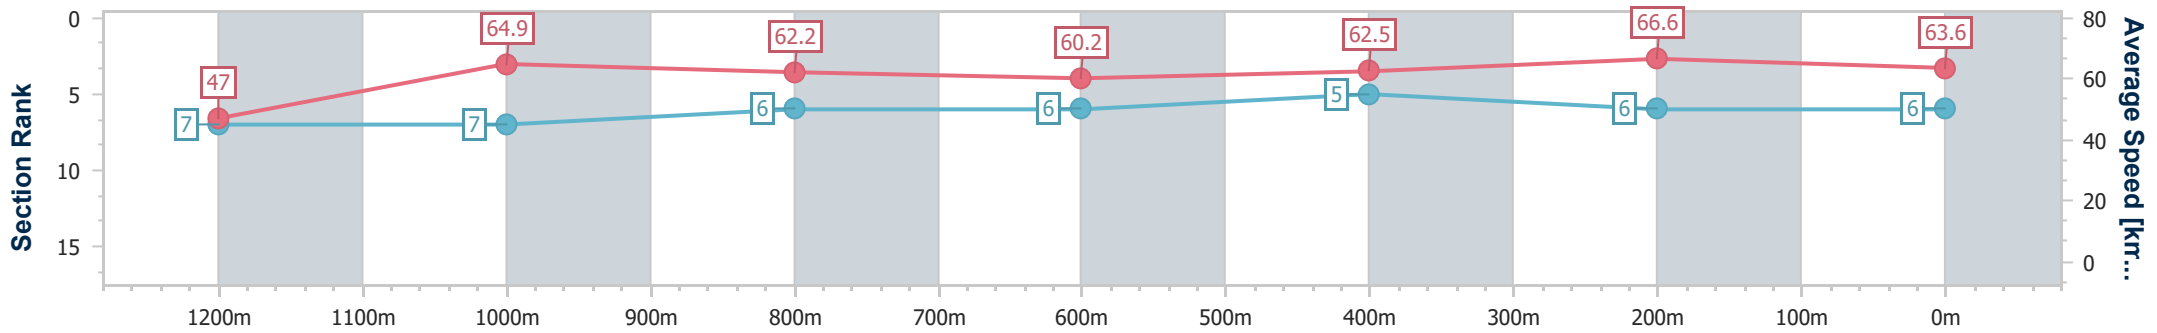

Doomben QLD Professional

Race 6: SKY RACING Class 4 Handicap - 1350m

27 January 2025 - 16:43

Track Rating: Good 4, Weather: Overcast, Rail Position: +7m Entire

BRISBANE RACING CLUB

Section	Overall	1200m	1000m	800m	600m	400m	200m
Section Times	1:19.79 [6] (0:11.57)	1:08.22 [7] (0:11.09)	0:57.13 [7] (0:11.57)	0:45.56 [6] (0:11.95)	0:33.61 [6] (0:11.42)	0:22.19 [5] (0:10.84)	0:11.35 [6] (0:11.35)
Average Speed [km/h]	47.0	64.9	62.2	60.2	62.5	66.6	63.6
Top Speed [km/h]	64.1	65.7	64.5	61.5	65.0	67.9	66.7
Avg. Dist. to Rail [m]	1.7	1.0	1.5	1.1	1.1	2.0	5.6
Avg. Stride Freq. [Hz]	2.3	2.4	2.3	2.3	2.4	2.4	2.4
Avg. Stride Length [m]	5.6	7.5	7.5	7.2	7.3	7.6	7.3

- [] Ranking at each section and finish
- .-.- No data available at this section
- NA No data available

Horse/Jockey Name	Fairway Choice
Final Rank	7
Fastest Section Time (Section)	0:10.75 (400m)
Top Speed [km/h] (Section)	67.7 (400m)
Race State	Finished