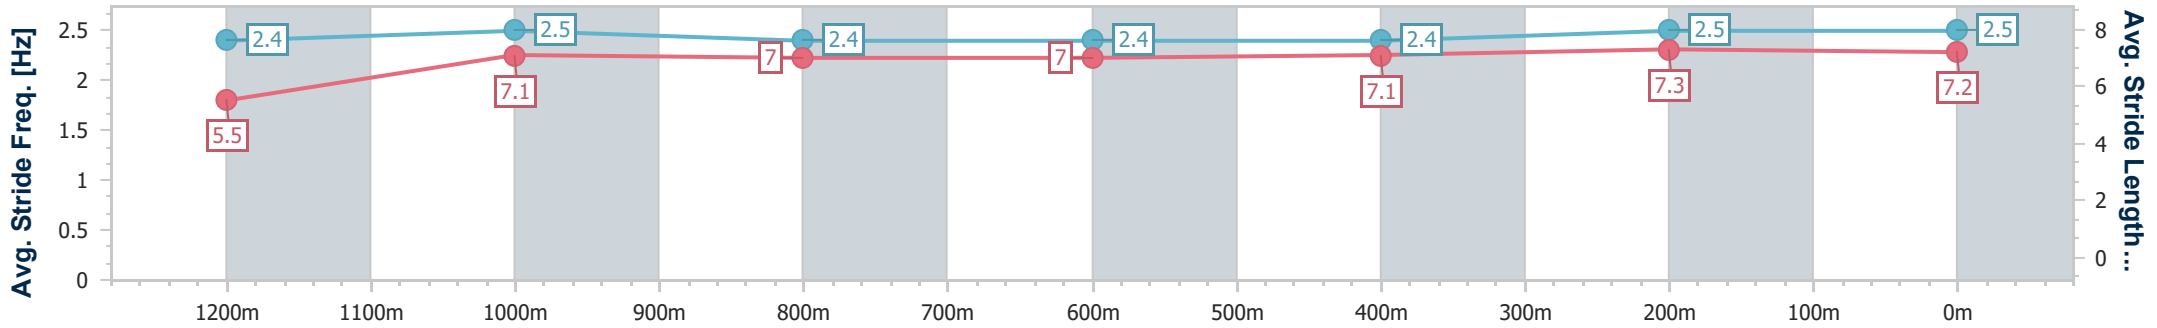

Doomben QLD Professional
Race 6: SKY RACING Class 4 Handicap - 1350m

27 January 2025 - 16:43

BRISBANE RACING CLUB

Track Rating: Good 4, Weather: Overcast, Rail Position: +7m Entire

Section	Overall	1200m	1000m	800m	600m	400m	200m
Section Times	1:19.74 [4] (0:11.26)	1:08.48 [5] (0:11.17)	0:57.31 [5] (0:11.72)	0:45.59 [5] (0:12.01)	0:33.58 [5] (0:11.51)	0:22.07 [8] (0:10.91)	0:11.16 [7] (0:11.16)
Average Speed [km/h]	47.9	64.6	61.4	60.4	63.1	66.1	64.4
Top Speed [km/h]	63.8	65.0	64.1	61.5	65.1	67.5	66.7
Avg. Dist. to Rail [m]	4.1	0.7	0.8	1.7	1.2	2.6	3.5
Avg. Stride Freq. [Hz]	2.4	2.5	2.4	2.4	2.4	2.5	2.5
Avg. Stride Length [m]	5.5	7.1	7.0	7.0	7.1	7.3	7.2

- [] Ranking at each section and finish
- .-.- No data available at this section
- NA No data available

Horse/Jockey Name	Executive Stress
Final Rank	5
Fastest Section Time (Section)	0:10.89 (Overall)
Top Speed [km/h] (Section)	67.4 (1200m)
Race State	Finished