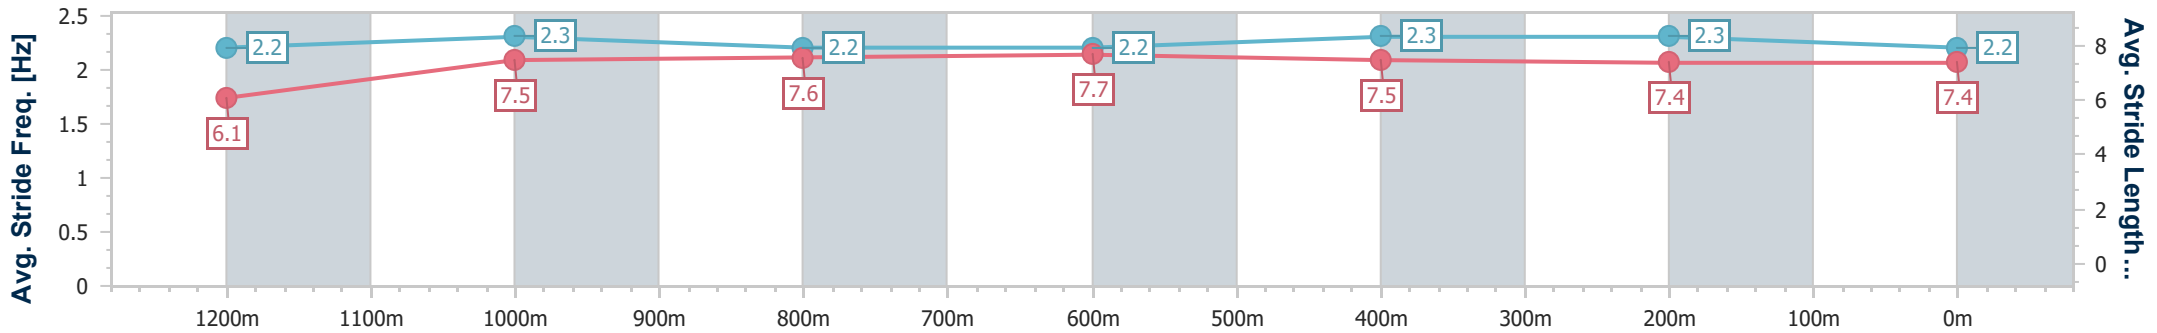

Doomben QLD Professional

Race 6: SKY RACING Class 4 Handicap - 1350m

27 January 2025 - 16:43

Track Rating: Good 4, Weather: Overcast, Rail Position: +7m Entire

BRISBANE RACING CLUB

Section	Overall	1200m	1000m	800m	600m	400m	200m
Section Times	1:19.67 [2] (0:10.89)	1:08.78 [1] (0:11.15)	0:57.63 [3] (0:11.76)	0:45.87 [3] (0:12.02)	0:33.85 [3] (0:11.51)	0:22.34 [3] (0:10.81)	0:11.53 [3] (0:11.53)
Average Speed [km/h]	49.4	64.6	61.6	60.6	63.3	66.7	62.5
Top Speed [km/h]	64.4	64.8	63.4	61.9	65.7	67.6	66.0
Avg. Dist. to Rail [m]	5.6	1.6	2.1	2.4	1.8	2.6	4.1
Avg. Stride Freq. [Hz]	2.2	2.3	2.2	2.2	2.3	2.3	2.2
Avg. Stride Length [m]	6.1	7.5	7.6	7.7	7.5	7.4	7.4