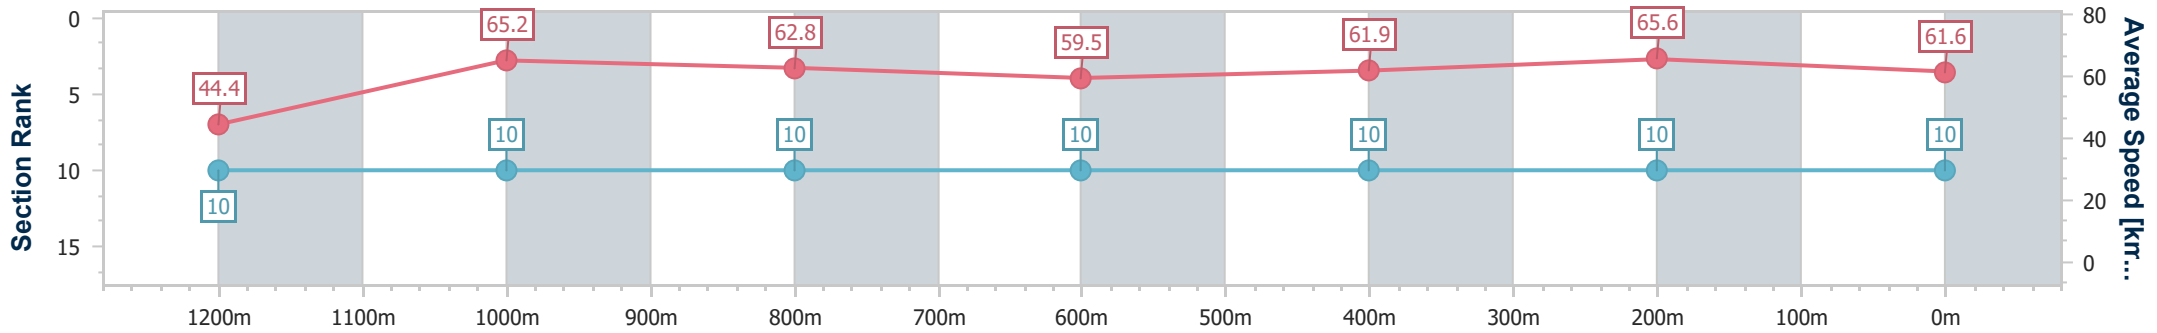

- [] Ranking at each section and finish
- .-.- No data available at this section
- NA No data available

Horse/Jockey Name	Cardsharp
Final Rank	10
Fastest Section Time (Section)	0:10.89 (400m)
Top Speed [km/h] (Section)	66.7 (1200m)
Race State	Finished

Doomben QLD Professional

Race 6: SKY RACING Class 4 Handicap - 1350m

27 January 2025 - 16:43

Track Rating: Good 4, Weather: Overcast, Rail Position: +7m Entire

BRISBANE RACING CLUB

Section	Overall	1200m	1000m	800m	600m	400m	200m
Section Times	1:20.90 [10] (0:12.21)	1:08.69 [10] (0:11.06)	0:57.63 [10] (0:11.50)	0:46.13 [10] (0:12.12)	0:34.01 [10] (0:11.43)	0:22.58 [10] (0:10.89)	0:11.69 [10] (0:11.69)
Average Speed [km/h]	44.4	65.2	62.8	59.5	61.9	65.6	61.6
Top Speed [km/h]	60.1	66.7	66.2	61.3	63.6	66.4	65.5
Avg. Dist. to Rail [m]	5.1	1.1	1.2	0.5	3.2	2.3	3.2
Avg. Stride Freq. [Hz]	2.2	2.4	2.4	2.3	2.4	2.5	2.5
Avg. Stride Length [m]	5.4	7.1	7.1	7.2	7.2	7.0	6.7

- [] Ranking at each section and finish
- .-.- No data available at this section
- NA No data available