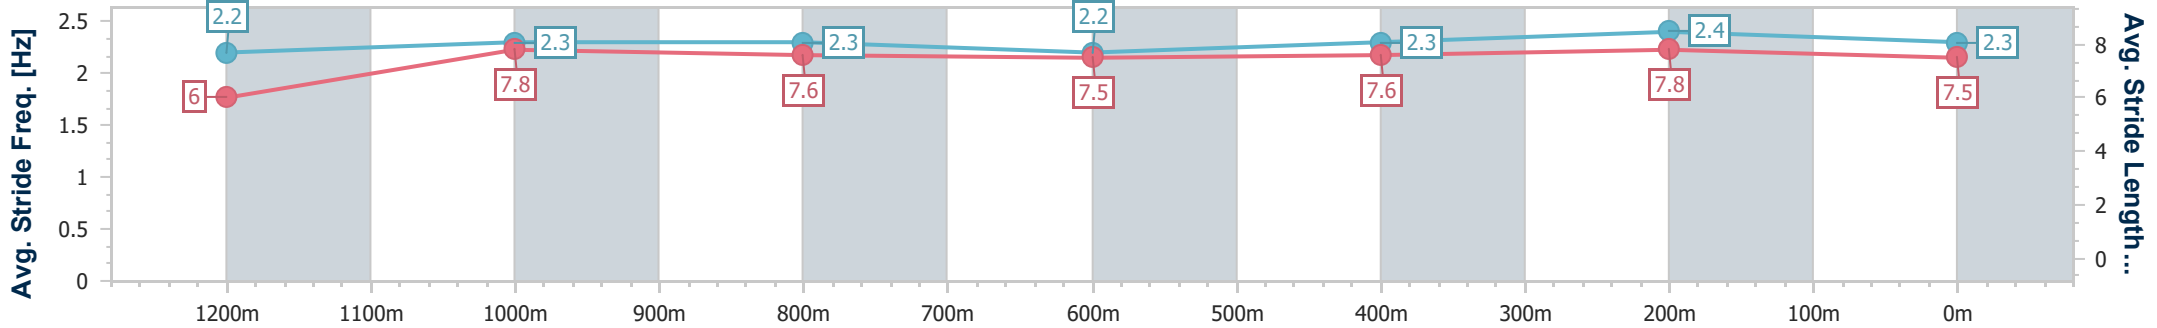

27 January 2025 - 16:43

Track Rating: Good 4, Weather: Overcast, Rail Position: +7m Entire

BRISBANE RACING CLUB

Section	Overall	1200m	1000m	800m	600m	400m	200m
Section Times	1:19.65 [1] (0:11.25)	1:08.40 [4] (0:11.10)	0:57.30 [4] (0:11.56)	0:45.74 [4] (0:11.97)	0:33.77 [4] (0:11.50)	0:22.27 [4] (0:10.92)	0:11.35 [4] (0:11.35)
Average Speed [km/h]	48.0	64.8	62.1	59.9	62.3	66.2	63.3
Top Speed [km/h]	64.4	65.6	65.1	60.9	64.6	67.0	66.2
Avg. Dist. to Rail [m]	0.6	0.3	0.4	0.5	0.6	0.7	0.3
Avg. Stride Freq. [Hz]	2.2	2.3	2.3	2.2	2.3	2.4	2.3
Avg. Stride Length [m]	6.0	7.8	7.6	7.5	7.6	7.8	7.5