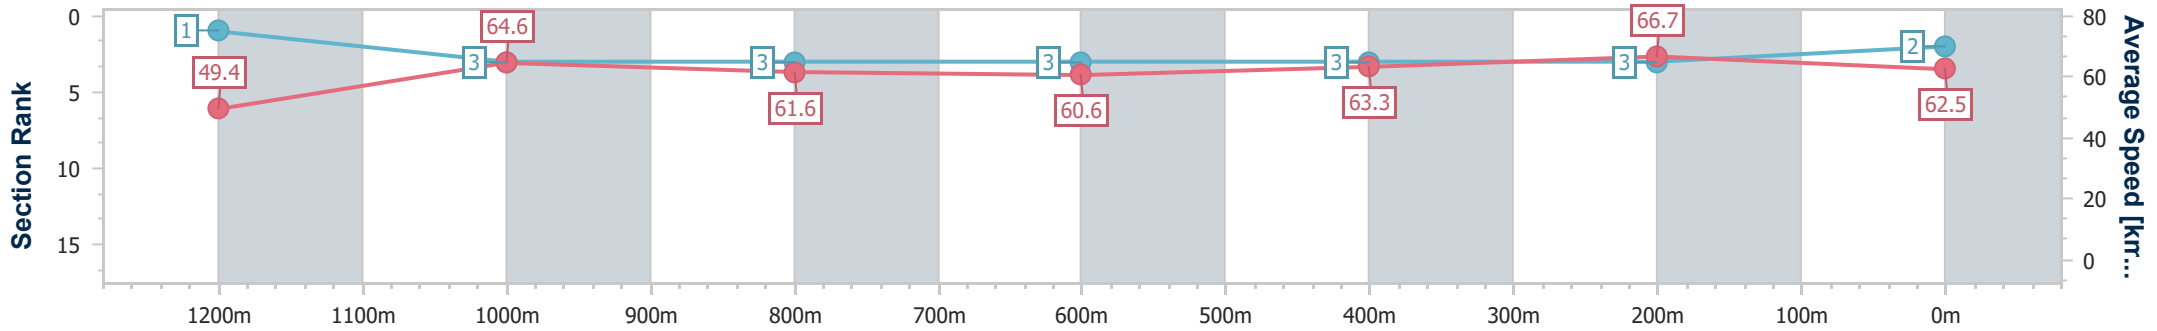

Doomben QLD Professional

Race 6: SKY RACING Class 4 Handicap - 1350m

27 January 2025 - 16:43

Track Rating: Good 4, Weather: Overcast, Rail Position: +7m Entire

BRISBANE RACING CLUB

Section	Overall	1200m	1000m	800m	600m	400m	200m
Section Times	1:19.67 [2] (0:10.89)	1:08.78 [1] (0:11.15)	0:57.63 [3] (0:11.76)	0:45.87 [3] (0:12.02)	0:33.85 [3] (0:11.51)	0:22.34 [3] (0:10.81)	0:11.53 [3] (0:11.53)
Average Speed [km/h]	49.4	64.6	61.6	60.6	63.3	66.7	62.5
Top Speed [km/h]	64.4	64.8	63.4	61.9	65.7	67.6	66.0
Avg. Dist. to Rail [m]	5.6	1.6	2.1	2.4	1.8	2.6	4.1
Avg. Stride Freq. [Hz]	2.2	2.3	2.2	2.2	2.3	2.3	2.2
Avg. Stride Length [m]	6.1	7.5	7.6	7.7	7.5	7.4	7.4