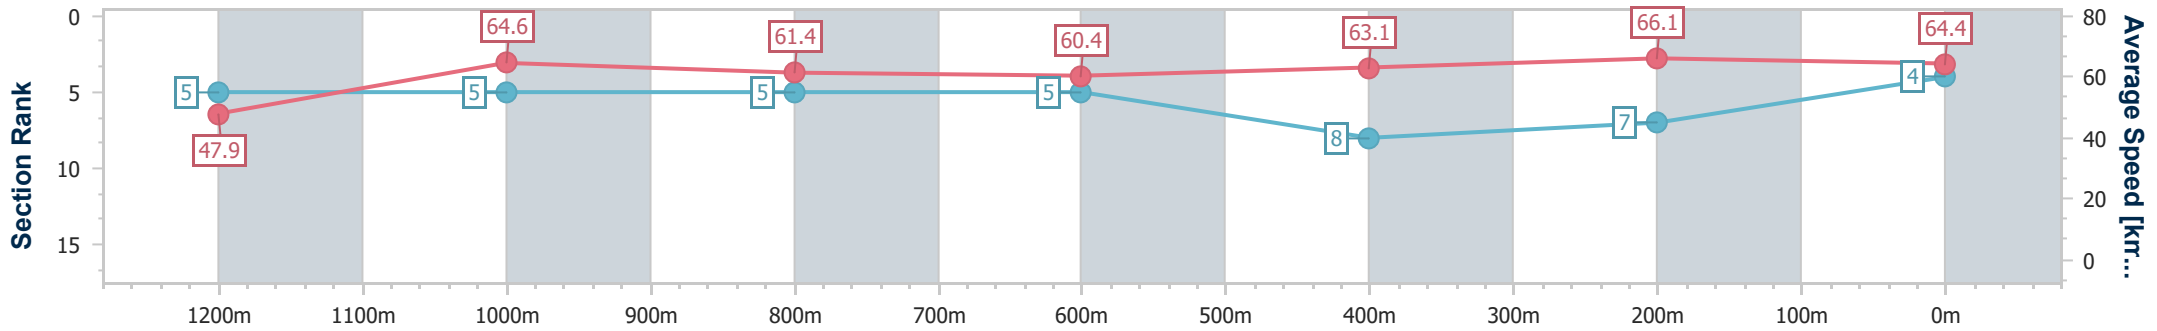

Doomben QLD Professional
Race 6: SKY RACING Class 4 Handicap - 1350m

27 January 2025 - 16:43

BRISBANE RACING CLUB

Track Rating: Good 4, Weather: Overcast, Rail Position: +7m Entire

Section	Overall	1200m	1000m	800m	600m	400m	200m
Section Times	1:19.74 [4] (0:11.26)	1:08.48 [5] (0:11.17)	0:57.31 [5] (0:11.72)	0:45.59 [5] (0:12.01)	0:33.58 [5] (0:11.51)	0:22.07 [8] (0:10.91)	0:11.16 [7] (0:11.16)
Average Speed [km/h]	47.9	64.6	61.4	60.4	63.1	66.1	64.4
Top Speed [km/h]	63.8	65.0	64.1	61.5	65.1	67.5	66.7
Avg. Dist. to Rail [m]	4.1	0.7	0.8	1.7	1.2	2.6	3.5
Avg. Stride Freq. [Hz]	2.4	2.5	2.4	2.4	2.4	2.5	2.5
Avg. Stride Length [m]	5.5	7.1	7.0	7.0	7.1	7.3	7.2

- [] Ranking at each section and finish
- .-.- No data available at this section
- NA No data available

Horse/Jockey Name	Executive Stress
Final Rank	5
Fastest Section Time (Section)	0:10.89 (Overall)
Top Speed [km/h] (Section)	67.4 (1200m)
Race State	Finished