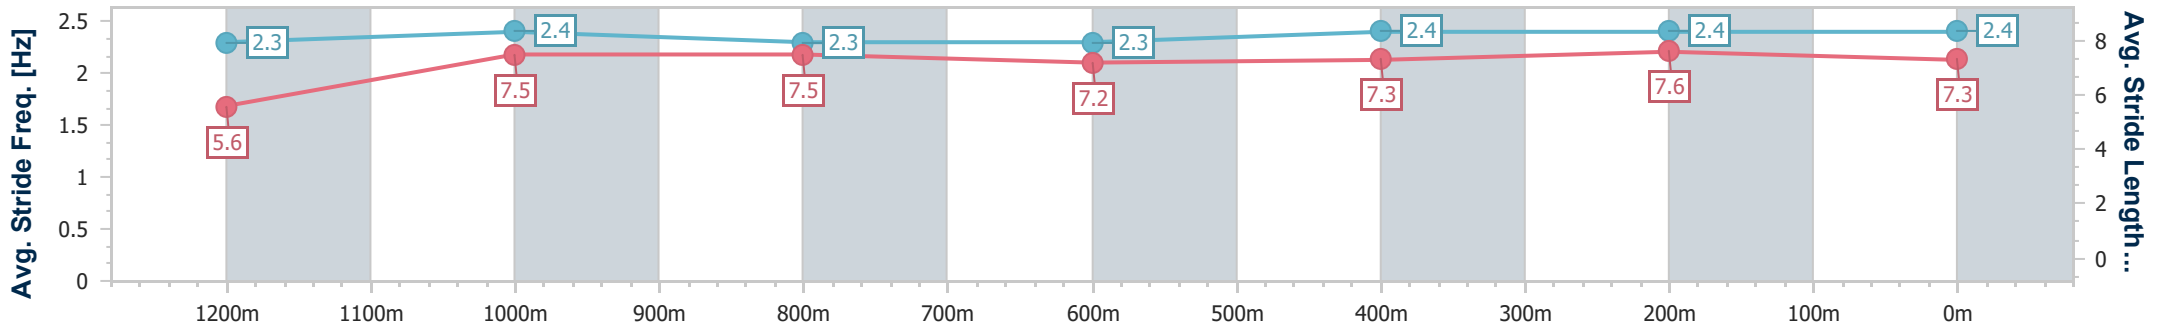

Doomben QLD Professional

Race 6: SKY RACING Class 4 Handicap - 1350m

27 January 2025 - 16:43

Track Rating: Good 4, Weather: Overcast, Rail Position: +7m Entire

BRISBANE RACING CLUB

Section	Overall	1200m	1000m	800m	600m	400m	200m
Section Times	1:19.79 [6] (0:11.57)	1:08.22 [7] (0:11.09)	0:57.13 [7] (0:11.57)	0:45.56 [6] (0:11.95)	0:33.61 [6] (0:11.42)	0:22.19 [5] (0:10.84)	0:11.35 [6] (0:11.35)
Average Speed [km/h]	47.0	64.9	62.2	60.2	62.5	66.6	63.6
Top Speed [km/h]	64.1	65.7	64.5	61.5	65.0	67.9	66.7
Avg. Dist. to Rail [m]	1.7	1.0	1.5	1.1	1.1	2.0	5.6
Avg. Stride Freq. [Hz]	2.3	2.4	2.3	2.3	2.4	2.4	2.4
Avg. Stride Length [m]	5.6	7.5	7.5	7.2	7.3	7.6	7.3

- [] Ranking at each section and finish
- .-.- No data available at this section
- NA No data available

Horse/Jockey Name	Fairway Choice
Final Rank	7
Fastest Section Time (Section)	0:10.75 (400m)
Top Speed [km/h] (Section)	67.7 (400m)
Race State	Finished