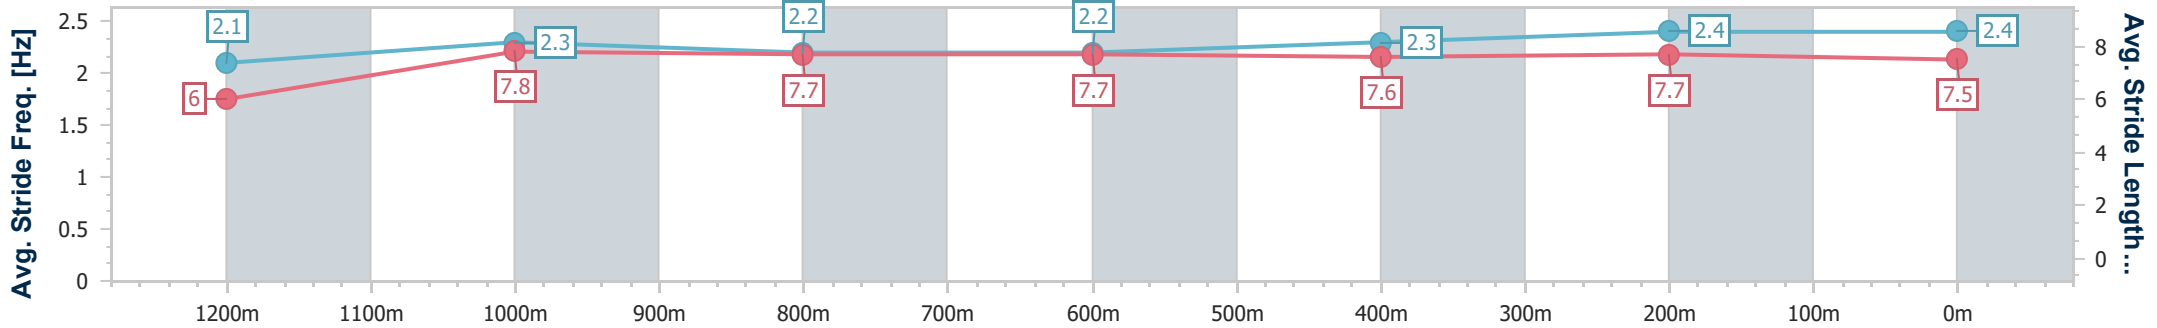

Horse/Jockey Name	Super Chilled
Final Rank	8
Fastest Section Time (Section)	0:10.77 (400m)
Top Speed [km/h] (Section)	68.0 (400m)
Race State	Finished

Doomben QLD Professional
Race 6: SKY RACING Class 4 Handicap - 1350m
27 January 2025 - 16:43
Track Rating: Good 4, Weather: Overcast, Rail Position: +7m Entire

BRISBANE
RACING CLUB

Section	Overall	1200m	1000m	800m	600m	400m	200m
Section Times	1:20.06 [8] (0:11.72)	1:08.34 [8] (0:11.19)	0:57.15 [8] (0:11.67)	0:45.48 [9] (0:11.96)	0:33.52 [9] (0:11.52)	0:22.00 [9] (0:10.77)	0:11.23 [9] (0:11.23)
Average Speed [km/h]	45.9	64.4	62.0	60.2	62.7	67.0	64.2
Top Speed [km/h]	62.1	65.2	63.9	62.1	66.1	68.0	66.5
Avg. Dist. to Rail [m]	4.0	1.6	1.5	0.3	0.5	2.0	3.8
Avg. Stride Freq. [Hz]	2.1	2.3	2.2	2.2	2.3	2.4	2.4
Avg. Stride Length [m]	6.0	7.8	7.7	7.7	7.6	7.7	7.5

- [ ] Ranking at each section and finish
- -.-.- No data available at this section
- NA No data available