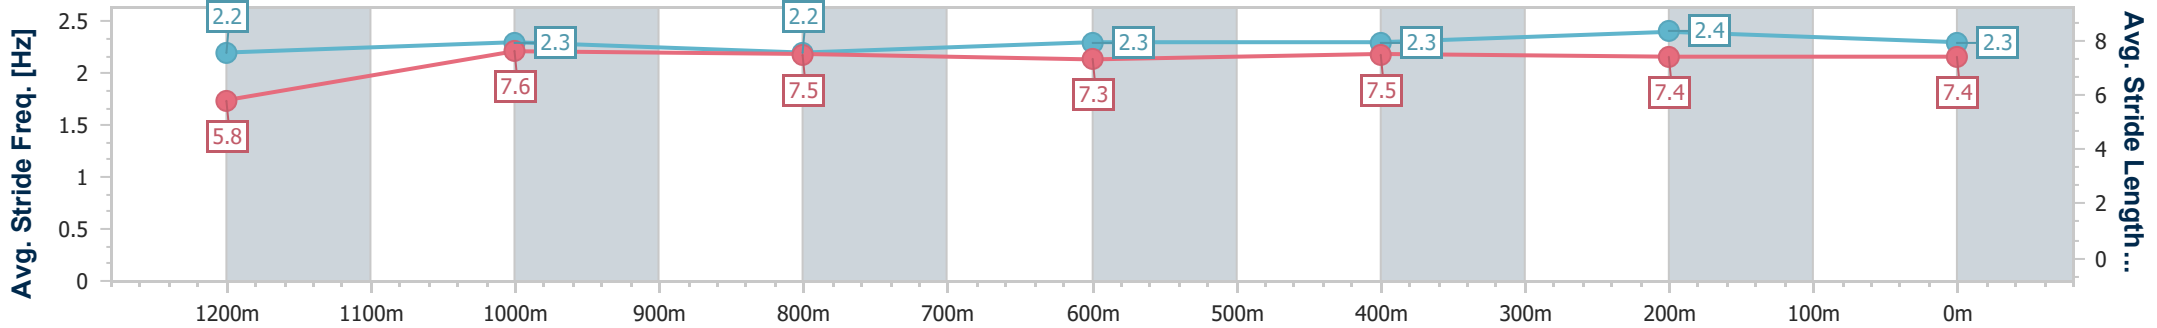

Doomben QLD Professional

Race 6: SKY RACING Class 4 Handicap - 1350m

27 January 2025 - 16:43

Track Rating: Good 4, Weather: Overcast, Rail Position: +7m Entire

BRISBANE RACING CLUB

Section	Overall	1200m	1000m	800m	600m	400m	200m
Section Times	1:20.17 [9] (0:11.49)	1:08.68 [6] (0:11.11)	0:57.57 [6] (0:11.71)	0:45.86 [7] (0:11.96)	0:33.90 [7] (0:11.38)	0:22.52 [6] (0:11.02)	0:11.50 [8] (0:11.50)
Average Speed [km/h]	47.3	64.7	61.4	59.9	62.6	65.3	62.5
Top Speed [km/h]	62.8	66.0	64.5	62.7	63.9	66.5	65.9
Avg. Dist. to Rail [m]	1.5	0.9	0.5	1.3	1.9	2.2	4.5
Avg. Stride Freq. [Hz]	2.2	2.3	2.2	2.3	2.3	2.4	2.3
Avg. Stride Length [m]	5.8	7.6	7.5	7.3	7.5	7.4	7.4

- [] Ranking at each section and finish
- .-.- No data available at this section
- NA No data available

Horse/Jockey Name	Cardsharp
Final Rank	10
Fastest Section Time (Section)	0:10.89 (400m)
Top Speed [km/h] (Section)	66.7 (1200m)
Race State	Finished