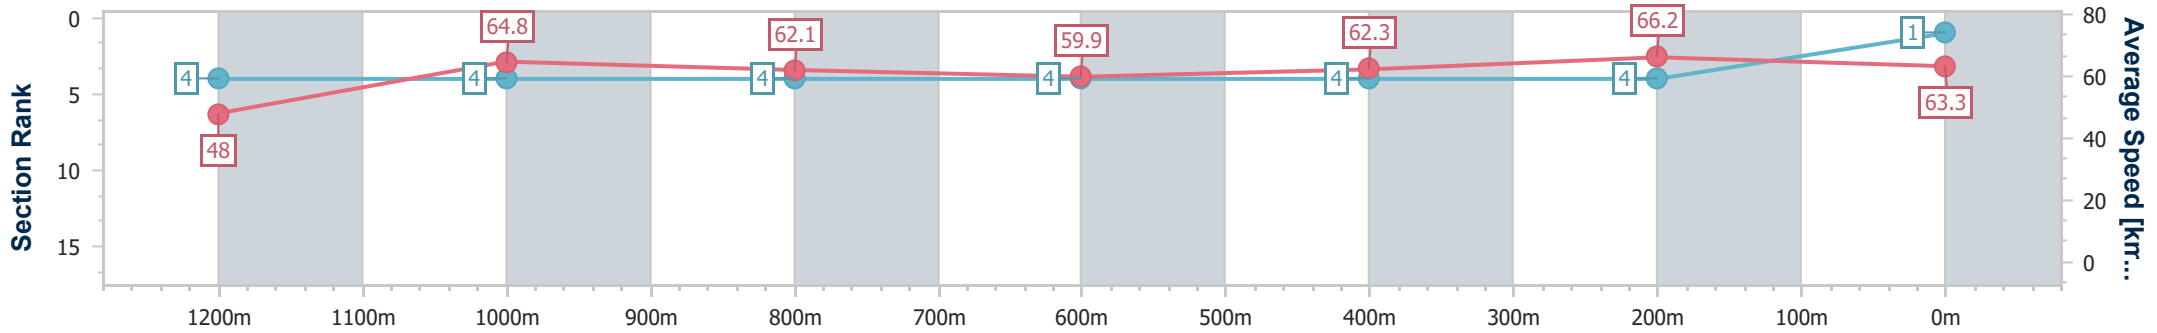

27 January 2025 - 16:43

Track Rating: Good 4, Weather: Overcast, Rail Position: +7m Entire

BRISBANE RACING CLUB

Section	Overall	1200m	1000m	800m	600m	400m	200m
Section Times	1:19.65 [1] (0:11.25)	1:08.40 [4] (0:11.10)	0:57.30 [4] (0:11.56)	0:45.74 [4] (0:11.97)	0:33.77 [4] (0:11.50)	0:22.27 [4] (0:10.92)	0:11.35 [4] (0:11.35)
Average Speed [km/h]	48.0	64.8	62.1	59.9	62.3	66.2	63.3
Top Speed [km/h]	64.4	65.6	65.1	60.9	64.6	67.0	66.2
Avg. Dist. to Rail [m]	0.6	0.3	0.4	0.5	0.6	0.7	0.3
Avg. Stride Freq. [Hz]	2.2	2.3	2.3	2.2	2.3	2.4	2.3
Avg. Stride Length [m]	6.0	7.8	7.6	7.5	7.6	7.8	7.5