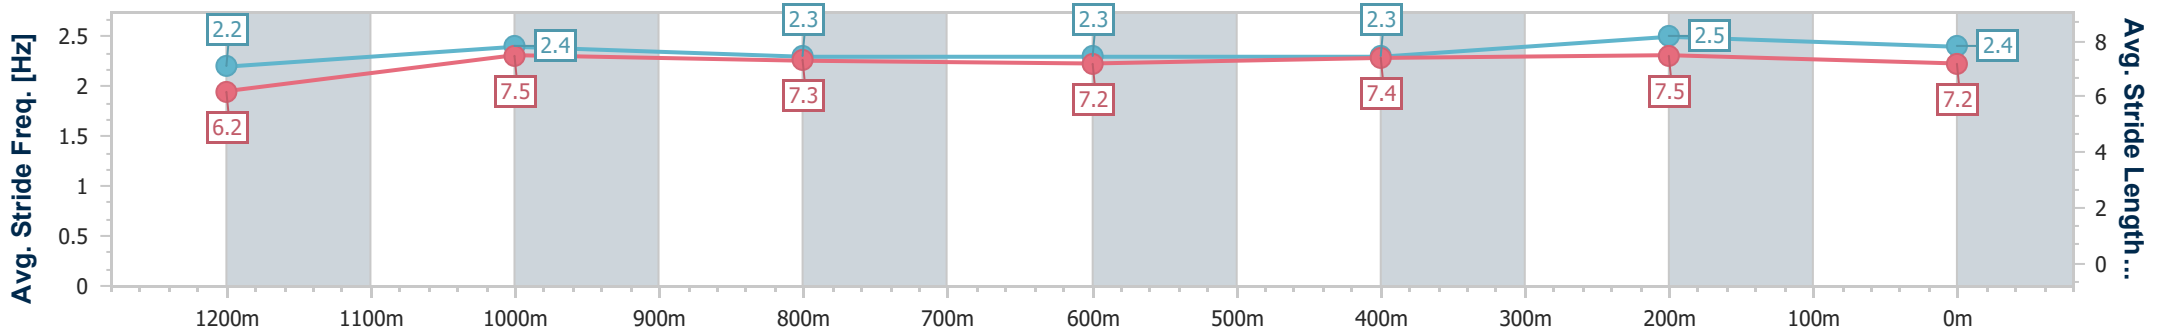

Doomben QLD Professional
Race 6: SKY RACING Class 4 Handicap - 1350m

27 January 2025 - 16:43

Track Rating: Good 4, Weather: Overcast, Rail Position: +7m Entire

BRISBANE RACING CLUB

Section	Overall	1200m	1000m	800m	600m	400m	200m
Section Times	1:19.69 [3] (0:10.89)	1:08.80 [1] (0:10.99)	0:57.81 [2] (0:11.77)	0:46.04 [2] (0:11.97)	0:34.07 [2] (0:11.54)	0:22.53 [2] (0:10.94)	0:11.59 [1] (0:11.59)
Average Speed [km/h]	49.7	65.5	61.6	60.5	62.5	65.8	62.1
Top Speed [km/h]	65.2	66.9	63.7	61.8	65.9	66.9	65.8
Avg. Dist. to Rail [m]	8.7	3.0	2.0	0.9	0.3	1.3	2.4
Avg. Stride Freq. [Hz]	2.2	2.4	2.3	2.3	2.3	2.5	2.4
Avg. Stride Length [m]	6.2	7.5	7.3	7.2	7.4	7.5	7.2