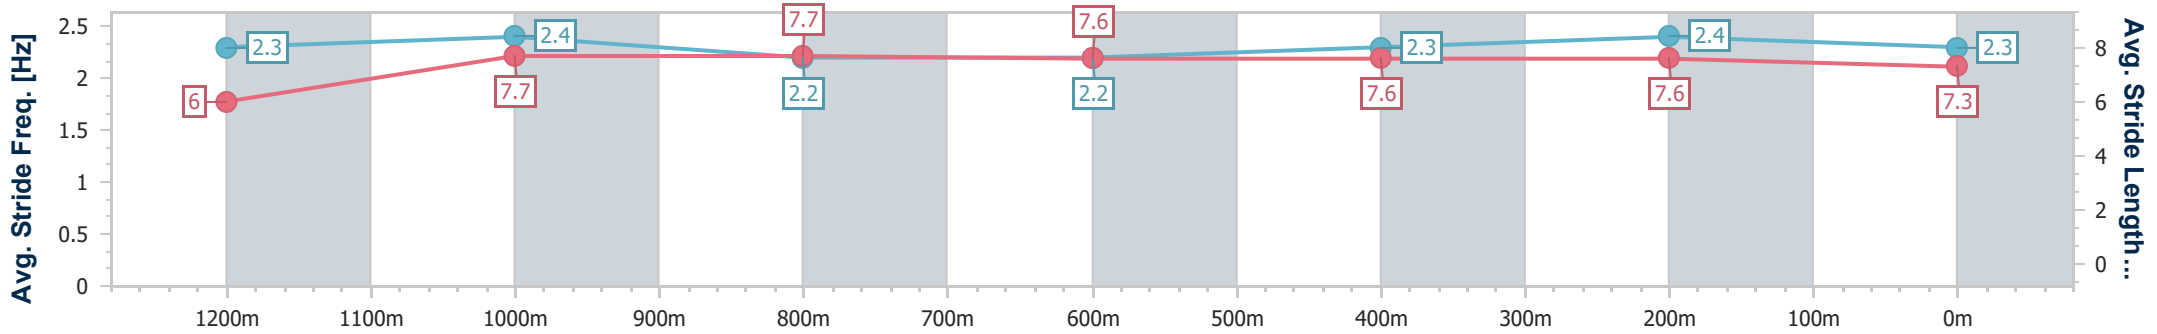

Doomben QLD Professional

Race 6: SKY RACING Class 4 Handicap - 1350m

27 January 2025 - 16:43

Track Rating: Good 4, Weather: Overcast, Rail Position: +7m Entire

BRISBANE RACING CLUB

Section	Overall	1200m	1000m	800m	600m	400m	200m
Section Times	1:19.76 [5] (0:10.89)	1:08.87 [3] (0:10.92)	0:57.95 [1] (0:11.81)	0:46.14 [1] (0:11.99)	0:34.15 [1] (0:11.52)	0:22.63 [1] (0:10.98)	0:11.65 [2] (0:11.65)
Average Speed [km/h]	49.7	65.8	61.3	59.7	62.2	65.5	61.8
Top Speed [km/h]	66.1	67.4	64.1	60.5	64.3	66.3	64.2
Avg. Dist. to Rail [m]	3.5	1.0	1.0	0.3	1.3	0.7	0.3
Avg. Stride Freq. [Hz]	2.3	2.4	2.2	2.2	2.3	2.4	2.3
Avg. Stride Length [m]	6.0	7.7	7.7	7.6	7.6	7.6	7.3