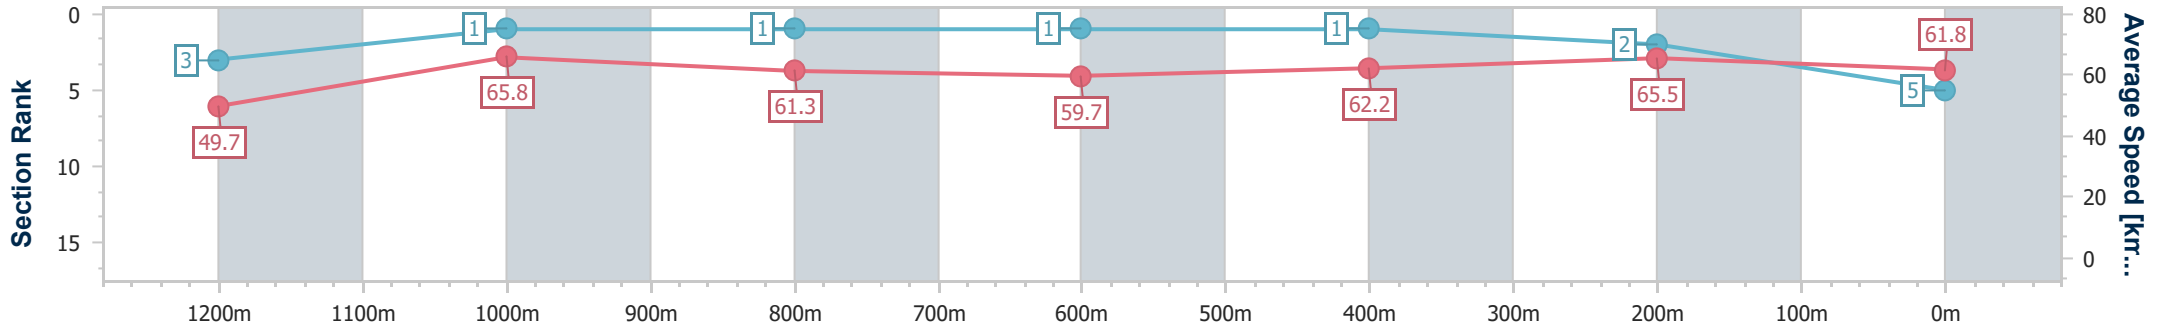

Doomben QLD Professional

Race 6: SKY RACING Class 4 Handicap - 1350m

27 January 2025 - 16:43

Track Rating: Good 4, Weather: Overcast, Rail Position: +7m Entire

BRISBANE RACING CLUB

Section	Overall	1200m	1000m	800m	600m	400m	200m
Section Times	1:19.76 [5] (0:10.89)	1:08.87 [3] (0:10.92)	0:57.95 [1] (0:11.81)	0:46.14 [1] (0:11.99)	0:34.15 [1] (0:11.52)	0:22.63 [1] (0:10.98)	0:11.65 [2] (0:11.65)
Average Speed [km/h]	49.7	65.8	61.3	59.7	62.2	65.5	61.8
Top Speed [km/h]	66.1	67.4	64.1	60.5	64.3	66.3	64.2
Avg. Dist. to Rail [m]	3.5	1.0	1.0	0.3	1.3	0.7	0.3
Avg. Stride Freq. [Hz]	2.3	2.4	2.2	2.2	2.3	2.4	2.3
Avg. Stride Length [m]	6.0	7.7	7.7	7.6	7.6	7.6	7.3