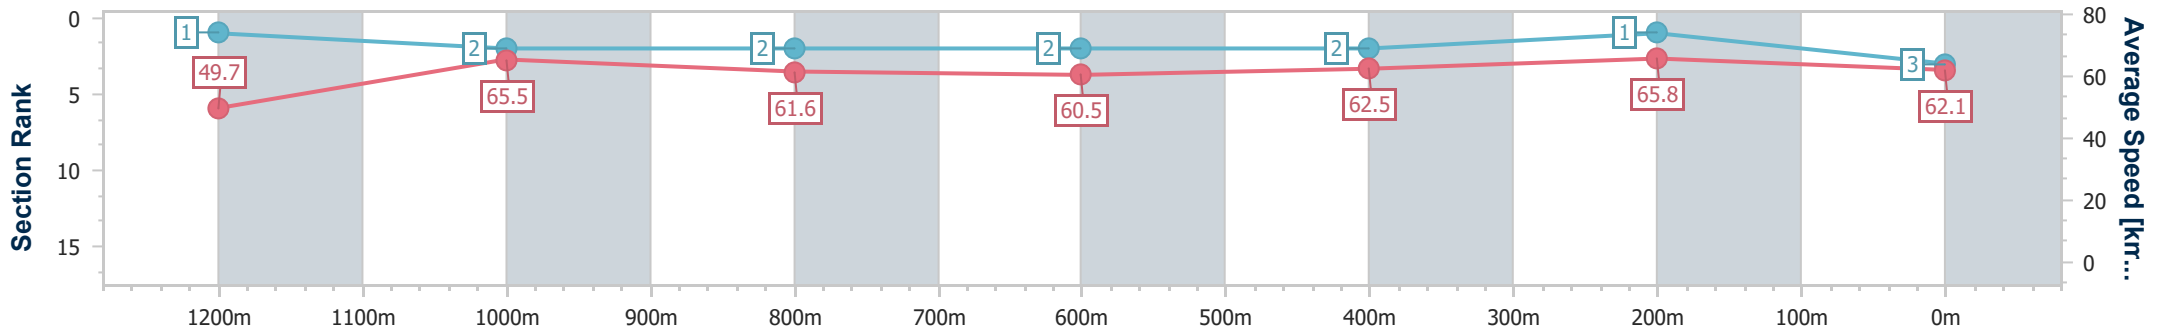

Doomben QLD Professional
Race 6: SKY RACING Class 4 Handicap - 1350m

27 January 2025 - 16:43

Track Rating: Good 4, Weather: Overcast, Rail Position: +7m Entire

BRISBANE RACING CLUB

Section	Overall	1200m	1000m	800m	600m	400m	200m
Section Times	1:19.69 [3] (0:10.89)	1:08.80 [1] (0:10.99)	0:57.81 [2] (0:11.77)	0:46.04 [2] (0:11.97)	0:34.07 [2] (0:11.54)	0:22.53 [2] (0:10.94)	0:11.59 [1] (0:11.59)
Average Speed [km/h]	49.7	65.5	61.6	60.5	62.5	65.8	62.1
Top Speed [km/h]	65.2	66.9	63.7	61.8	65.9	66.9	65.8
Avg. Dist. to Rail [m]	8.7	3.0	2.0	0.9	0.3	1.3	2.4
Avg. Stride Freq. [Hz]	2.2	2.4	2.3	2.3	2.3	2.5	2.4
Avg. Stride Length [m]	6.2	7.5	7.3	7.2	7.4	7.5	7.2