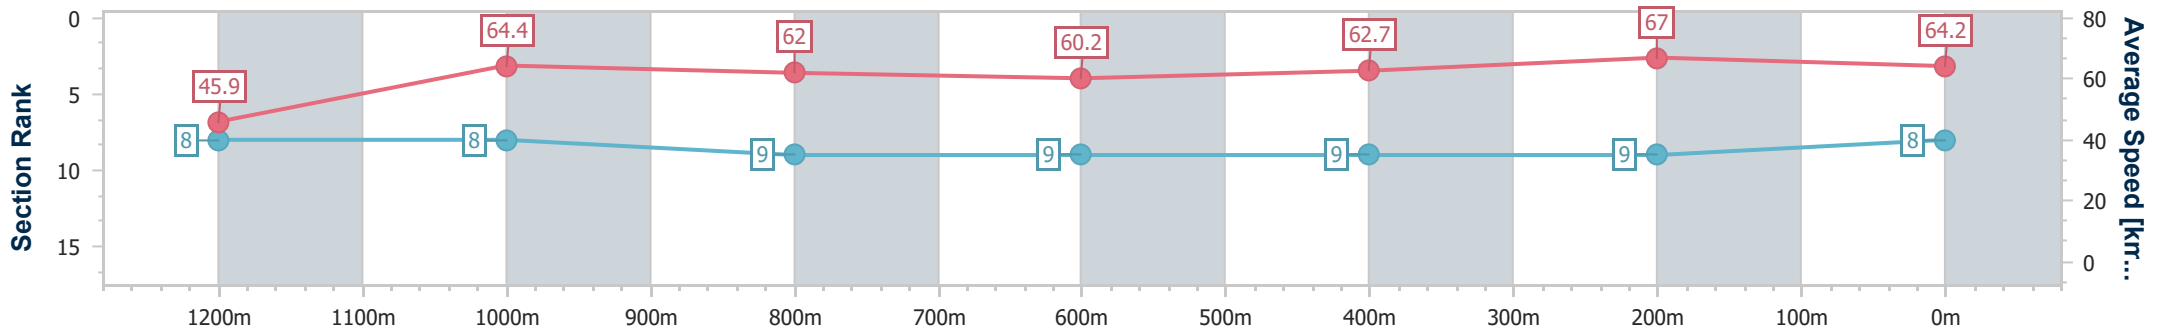

Horse/Jockey Name	Super Chilled
Final Rank	8
Fastest Section Time (Section)	0:10.77 (400m)
Top Speed [km/h] (Section)	68.0 (400m)
Race State	Finished

Doomben QLD Professional
Race 6: SKY RACING Class 4 Handicap - 1350m
27 January 2025 - 16:43
Track Rating: Good 4, Weather: Overcast, Rail Position: +7m Entire

BRISBANE
RACING CLUB

Section	Overall	1200m	1000m	800m	600m	400m	200m
Section Times	1:20.06 [8] (0:11.72)	1:08.34 [8] (0:11.19)	0:57.15 [8] (0:11.67)	0:45.48 [9] (0:11.96)	0:33.52 [9] (0:11.52)	0:22.00 [9] (0:10.77)	0:11.23 [9] (0:11.23)
Average Speed [km/h]	45.9	64.4	62.0	60.2	62.7	67.0	64.2
Top Speed [km/h]	62.1	65.2	63.9	62.1	66.1	68.0	66.5
Avg. Dist. to Rail [m]	4.0	1.6	1.5	0.3	0.5	2.0	3.8
Avg. Stride Freq. [Hz]	2.1	2.3	2.2	2.2	2.3	2.4	2.4
Avg. Stride Length [m]	6.0	7.8	7.7	7.7	7.6	7.7	7.5

- [ ] Ranking at each section and finish
- -.-.- No data available at this section
- NA No data available