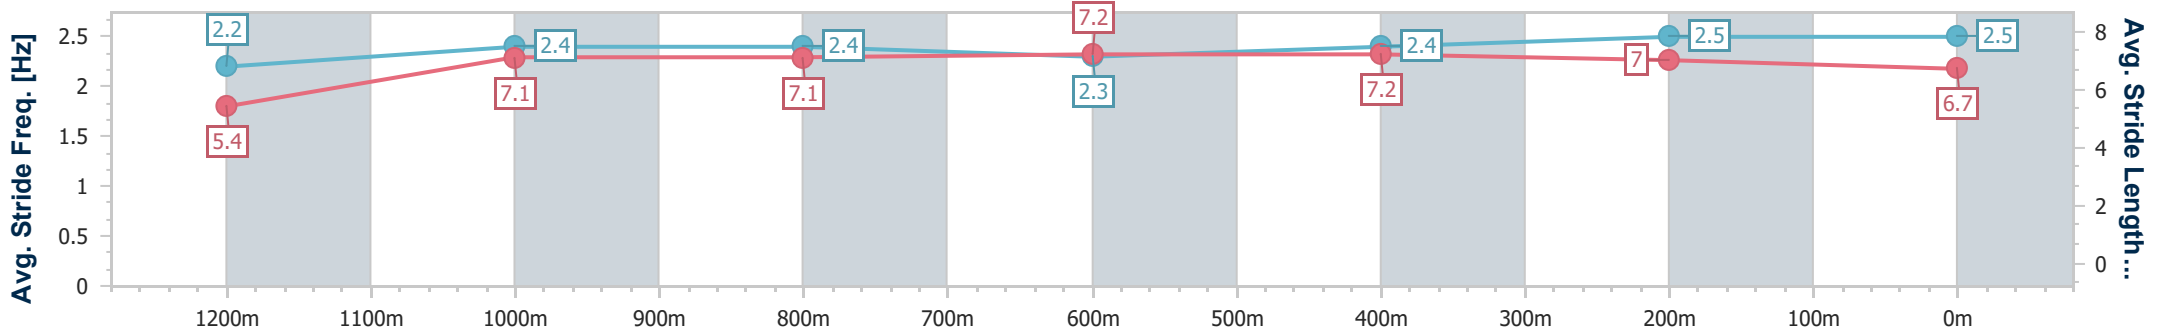

- [] Ranking at each section and finish
- .-.- No data available at this section
- NA No data available

Horse/Jockey Name	Cardsharp
Final Rank	10
Fastest Section Time (Section)	0:10.89 (400m)
Top Speed [km/h] (Section)	66.7 (1200m)
Race State	Finished

Doomben QLD Professional

Race 6: SKY RACING Class 4 Handicap - 1350m

27 January 2025 - 16:43

Track Rating: Good 4, Weather: Overcast, Rail Position: +7m Entire

BRISBANE RACING CLUB

Section	Overall	1200m	1000m	800m	600m	400m	200m
Section Times	1:20.90 [10] (0:12.21)	1:08.69 [10] (0:11.06)	0:57.63 [10] (0:11.50)	0:46.13 [10] (0:12.12)	0:34.01 [10] (0:11.43)	0:22.58 [10] (0:10.89)	0:11.69 [10] (0:11.69)
Average Speed [km/h]	44.4	65.2	62.8	59.5	61.9	65.6	61.6
Top Speed [km/h]	60.1	66.7	66.2	61.3	63.6	66.4	65.5
Avg. Dist. to Rail [m]	5.1	1.1	1.2	0.5	3.2	2.3	3.2
Avg. Stride Freq. [Hz]	2.2	2.4	2.4	2.3	2.4	2.5	2.5
Avg. Stride Length [m]	5.4	7.1	7.1	7.2	7.2	7.0	6.7

- [] Ranking at each section and finish
- .-.- No data available at this section
- NA No data available