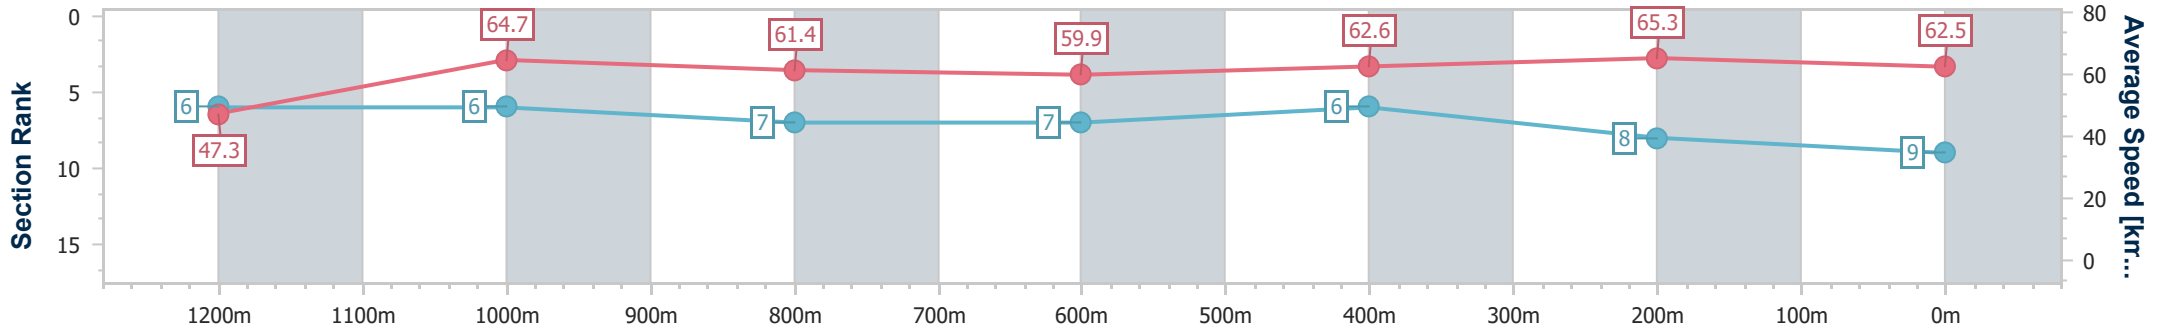

Doomben QLD Professional

Race 6: SKY RACING Class 4 Handicap - 1350m

27 January 2025 - 16:43

Track Rating: Good 4, Weather: Overcast, Rail Position: +7m Entire

BRISBANE RACING CLUB

Section	Overall	1200m	1000m	800m	600m	400m	200m
Section Times	1:20.17 [9] (0:11.49)	1:08.68 [6] (0:11.11)	0:57.57 [6] (0:11.71)	0:45.86 [7] (0:11.96)	0:33.90 [7] (0:11.38)	0:22.52 [6] (0:11.02)	0:11.50 [8] (0:11.50)
Average Speed [km/h]	47.3	64.7	61.4	59.9	62.6	65.3	62.5
Top Speed [km/h]	62.8	66.0	64.5	62.7	63.9	66.5	65.9
Avg. Dist. to Rail [m]	1.5	0.9	0.5	1.3	1.9	2.2	4.5
Avg. Stride Freq. [Hz]	2.2	2.3	2.2	2.3	2.3	2.4	2.3
Avg. Stride Length [m]	5.8	7.6	7.5	7.3	7.5	7.4	7.4

- [] Ranking at each section and finish
- .-.- No data available at this section
- NA No data available

Horse/Jockey Name	Cardsharp
Final Rank	10
Fastest Section Time (Section)	0:10.89 (400m)
Top Speed [km/h] (Section)	66.7 (1200m)
Race State	Finished