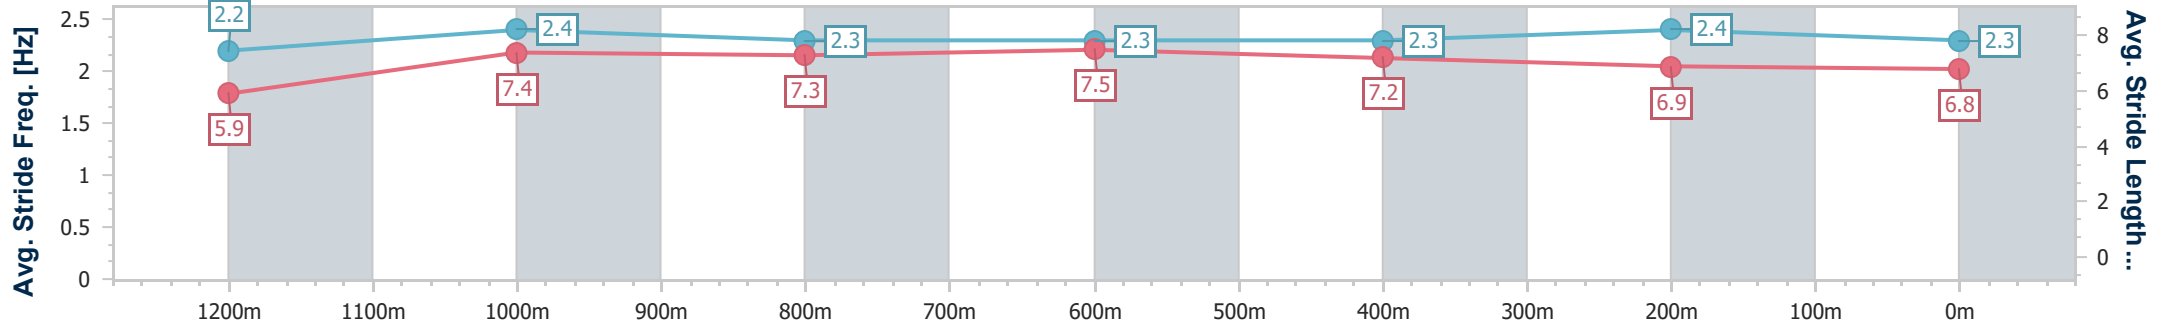

Doomben QLD Professional  
Race 7: LADBROKES COMMUNITIES BENCHMARK 60  
Handicap - 1350m

27 January 2025 - 17:20

Track Rating: Good 4, Weather: Overcast, Rail Position: +7m Entire

BRISBANE  
RACING CLUB

Section	Overall	1200m	1000m	800m	600m	400m	200m
Section Times	1:20.61 [11] (0:11.15)	1:09.46 [6] (0:10.85)	0:58.61 [9] (0:11.10)	0:47.51 [9] (0:11.47)	0:36.04 [10] (0:11.33)	0:24.71 [10] (0:11.68)	0:13.03 [10] (0:13.03)
Average Speed [km/h]	48.5	66.3	65.3	63.5	63.6	61.3	55.2
Top Speed [km/h]	65.2	66.9	66.4	64.0	63.7	62.5	58.9
Avg. Dist. to Rail [m]	1.4	0.3	1.5	2.7	1.1	2.1	2.2
Avg. Stride Freq. [Hz]	2.2	2.4	2.3	2.3	2.3	2.4	2.3
Avg. Stride Length [m]	5.9	7.4	7.3	7.5	7.2	6.9	6.8

- [ ] Ranking at each section and finish
- .-.- No data available at this section
- NA No data available