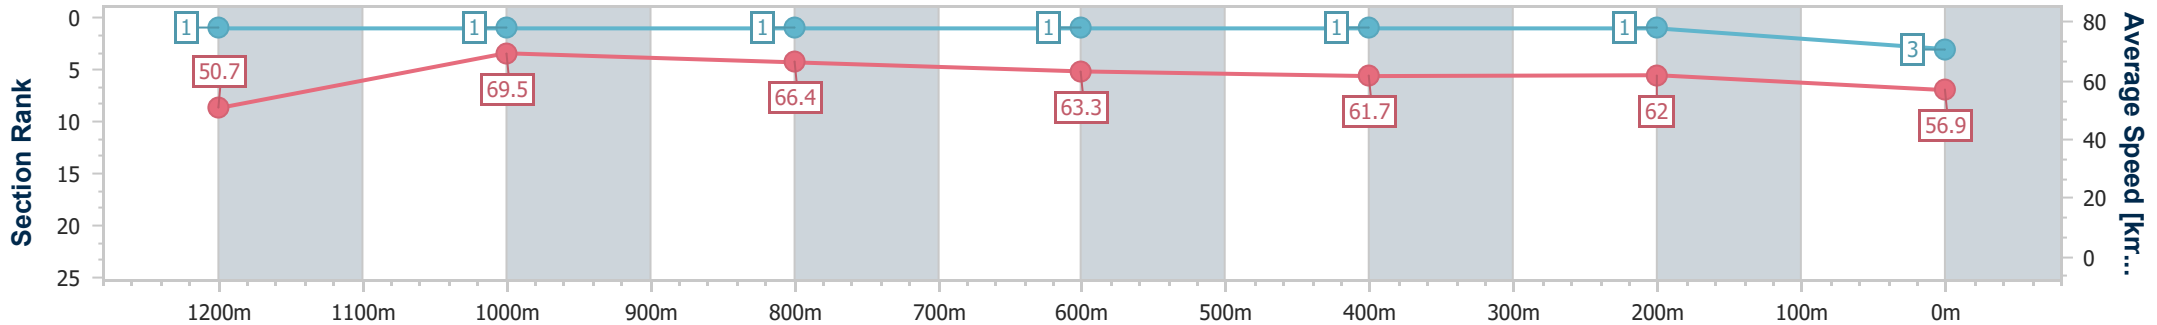

Doomben QLD Professional  
Race 7: LADBROKES COMMUNITIES BENCHMARK 60  
Handicap - 1350m

27 January 2025 - 17:20

Track Rating: Good 4, Weather: Overcast, Rail Position: +7m Entire

BRISBANE  
RACING CLUB

Section	Overall	1200m	1000m	800m	600m	400m	200m
Section Times	1:19.08 [3] (0:10.68)	1:08.40 [1] (0:10.35)	0:58.05 [1] (0:10.88)	0:47.17 [1] (0:11.33)	0:35.84 [1] (0:11.61)	0:24.23 [1] (0:11.58)	0:12.65 [1] (0:12.65)
Average Speed [km/h]	50.7	69.5	66.4	63.3	61.7	62.0	56.9
Top Speed [km/h]	68.3	70.5	68.9	64.3	63.1	62.9	60.3
Avg. Dist. to Rail [m]	5.9	2.7	1.0	0.5	0.8	2.0	1.4
Avg. Stride Freq. [Hz]	2.2	2.4	2.3	2.2	2.2	2.2	2.2
Avg. Stride Length [m]	6.3	8.0	8.1	8.0	7.7	7.7	7.3