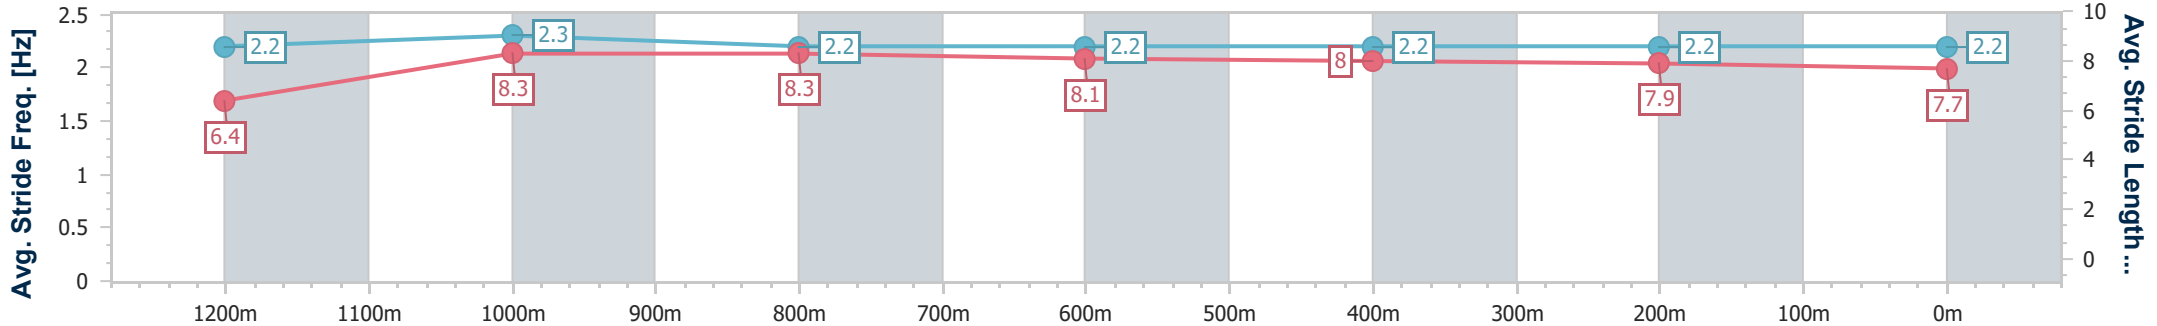

Horse/Jockey Name	South Sea
Final Rank	4
Fastest Section Time (Section)	0:10.69 (1200m)
Top Speed [km/h] (Section)	68.2 (1200m)
Race State	Finished

Doomben QLD Professional
Race 7: LADBROKES COMMUNITIES BENCHMARK 60
Handicap - 1350m
27 January 2025 - 17:20
Track Rating: Good 4, Weather: Overcast, Rail Position: +7m Entire

BRISBANE
RACING CLUB

Section	Overall	1200m	1000m	800m	600m	400m	200m
Section Times	1:19.12 [4] (0:10.99)	1:08.13 [5] (0:10.69)	0:57.44 [5] (0:11.05)	0:46.39 [6] (0:11.46)	0:34.93 [6] (0:11.50)	0:23.43 [7] (0:11.39)	0:12.04 [4] (0:12.04)
Average Speed [km/h]	49.4	67.1	65.4	63.3	62.8	63.5	59.7
Top Speed [km/h]	64.9	68.2	68.0	64.7	63.7	64.8	63.1
Avg. Dist. to Rail [m]	4.8	1.6	1.4	1.2	0.6	3.0	4.6
Avg. Stride Freq. [Hz]	2.2	2.3	2.2	2.2	2.2	2.2	2.2
Avg. Stride Length [m]	6.4	8.3	8.3	8.1	8.0	7.9	7.7

- [ ] Ranking at each section and finish
- -.-.- No data available at this section
- NA No data available