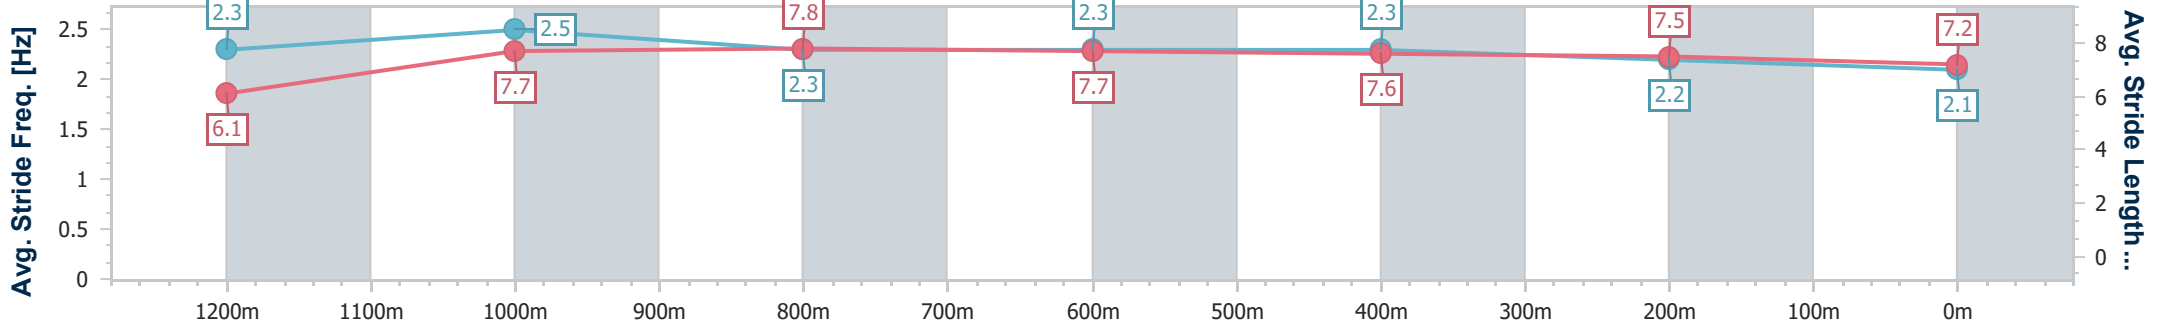

Horse/Jockey Name	Touchofclass
Final Rank	10
Fastest Section Time (Section)	0:10.44 (1200m)
Top Speed [km/h] (Section)	70.0 (1200m)
Race State	Finished

Doomben QLD Professional
Race 7: LADBROKES COMMUNITIES BENCHMARK 60
Handicap - 1350m
27 January 2025 - 17:20
Track Rating: Good 4, Weather: Overcast, Rail Position: +7m Entire

BRISBANE
RACING CLUB

Section	Overall	1200m	1000m	800m	600m	400m	200m
Section Times	1:20.59 [10] (0:10.71)	1:09.88 [2] (0:10.44)	0:59.44 [3] (0:11.11)	0:48.33 [4] (0:11.56)	0:36.77 [4] (0:11.81)	0:24.96 [5] (0:12.01)	0:12.95 [11] (0:12.95)
Average Speed [km/h]	50.7	68.9	65.0	63.1	61.6	59.9	55.5
Top Speed [km/h]	68.6	70.0	68.4	64.0	63.1	61.5	58.6
Avg. Dist. to Rail [m]	3.8	1.8	1.7	2.3	1.8	1.5	3.9
Avg. Stride Freq. [Hz]	2.3	2.5	2.3	2.3	2.3	2.2	2.1
Avg. Stride Length [m]	6.1	7.7	7.8	7.7	7.6	7.5	7.2

- [ ] Ranking at each section and finish
- -.-.- No data available at this section
- NA No data available