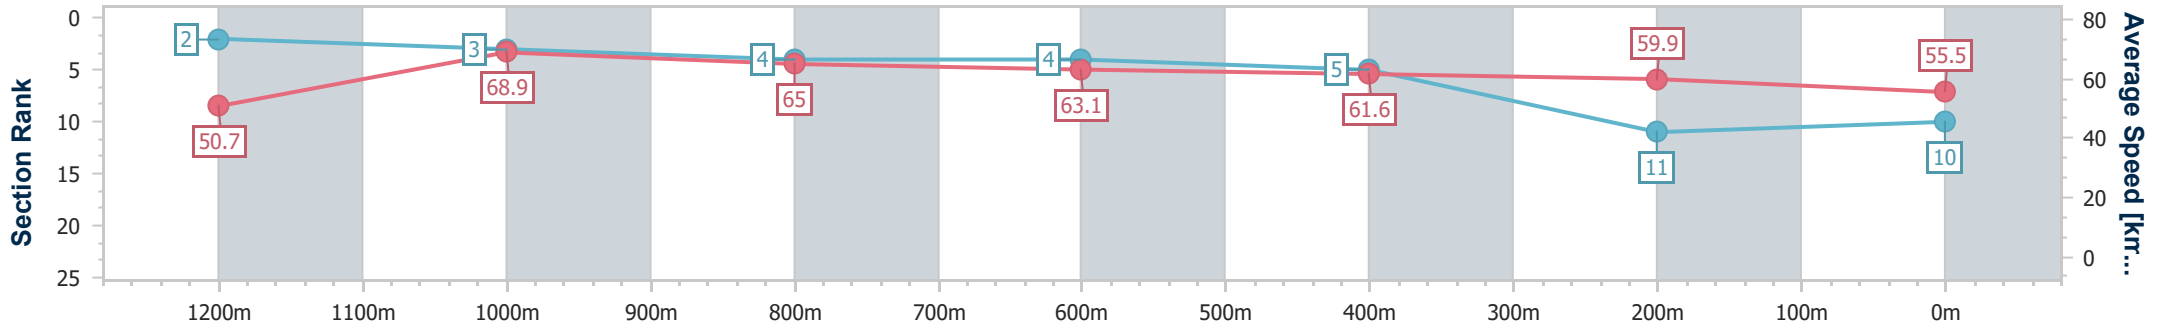

Horse/Jockey Name	Touchofclass
Final Rank	10
Fastest Section Time (Section)	0:10.44 (1200m)
Top Speed [km/h] (Section)	70.0 (1200m)
Race State	Finished

Doomben QLD Professional
Race 7: LADBROKES COMMUNITIES BENCHMARK 60
Handicap - 1350m
27 January 2025 - 17:20
Track Rating: Good 4, Weather: Overcast, Rail Position: +7m Entire

BRISBANE
RACING CLUB

Section	Overall	1200m	1000m	800m	600m	400m	200m
Section Times	1:20.59 [10] (0:10.71)	1:09.88 [2] (0:10.44)	0:59.44 [3] (0:11.11)	0:48.33 [4] (0:11.56)	0:36.77 [4] (0:11.81)	0:24.96 [5] (0:12.01)	0:12.95 [11] (0:12.95)
Average Speed [km/h]	50.7	68.9	65.0	63.1	61.6	59.9	55.5
Top Speed [km/h]	68.6	70.0	68.4	64.0	63.1	61.5	58.6
Avg. Dist. to Rail [m]	3.8	1.8	1.7	2.3	1.8	1.5	3.9
Avg. Stride Freq. [Hz]	2.3	2.5	2.3	2.3	2.3	2.2	2.1
Avg. Stride Length [m]	6.1	7.7	7.8	7.7	7.6	7.5	7.2

- [ ] Ranking at each section and finish
- -.-.- No data available at this section
- NA No data available