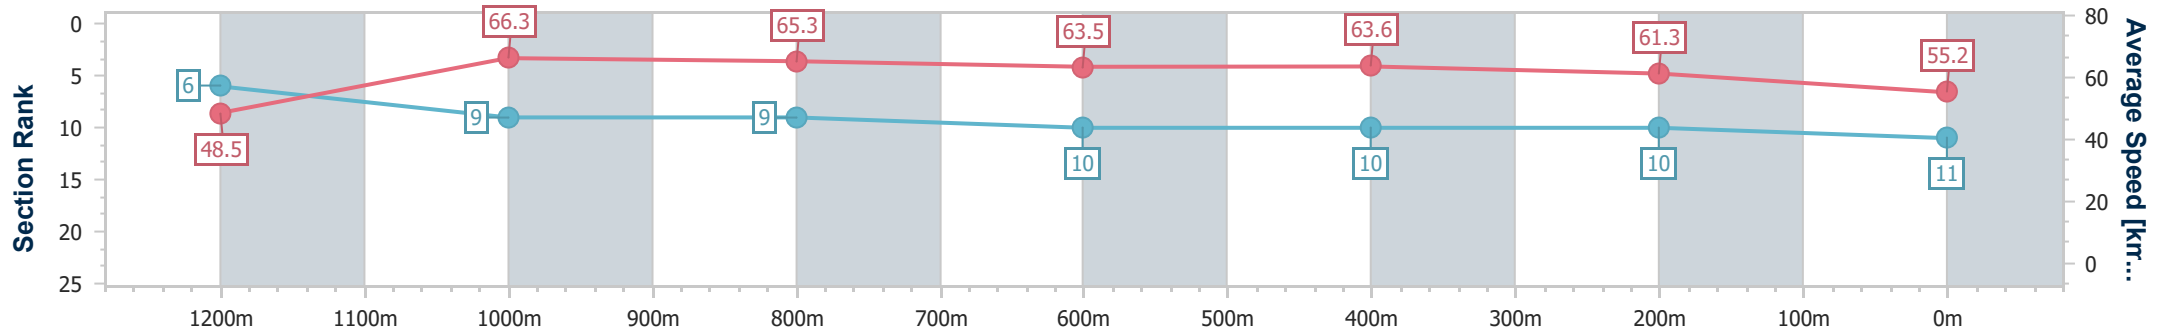

Doomben QLD Professional  
Race 7: LADBROKES COMMUNITIES BENCHMARK 60  
Handicap - 1350m

27 January 2025 - 17:20

Track Rating: Good 4, Weather: Overcast, Rail Position: +7m Entire

BRISBANE  
RACING CLUB

Section	Overall	1200m	1000m	800m	600m	400m	200m
Section Times	1:20.61 [11] (0:11.15)	1:09.46 [6] (0:10.85)	0:58.61 [9] (0:11.10)	0:47.51 [9] (0:11.47)	0:36.04 [10] (0:11.33)	0:24.71 [10] (0:11.68)	0:13.03 [10] (0:13.03)
Average Speed [km/h]	48.5	66.3	65.3	63.5	63.6	61.3	55.2
Top Speed [km/h]	65.2	66.9	66.4	64.0	63.7	62.5	58.9
Avg. Dist. to Rail [m]	1.4	0.3	1.5	2.7	1.1	2.1	2.2
Avg. Stride Freq. [Hz]	2.2	2.4	2.3	2.3	2.3	2.4	2.3
Avg. Stride Length [m]	5.9	7.4	7.3	7.5	7.2	6.9	6.8

- [ ] Ranking at each section and finish
- .-.- No data available at this section
- NA No data available