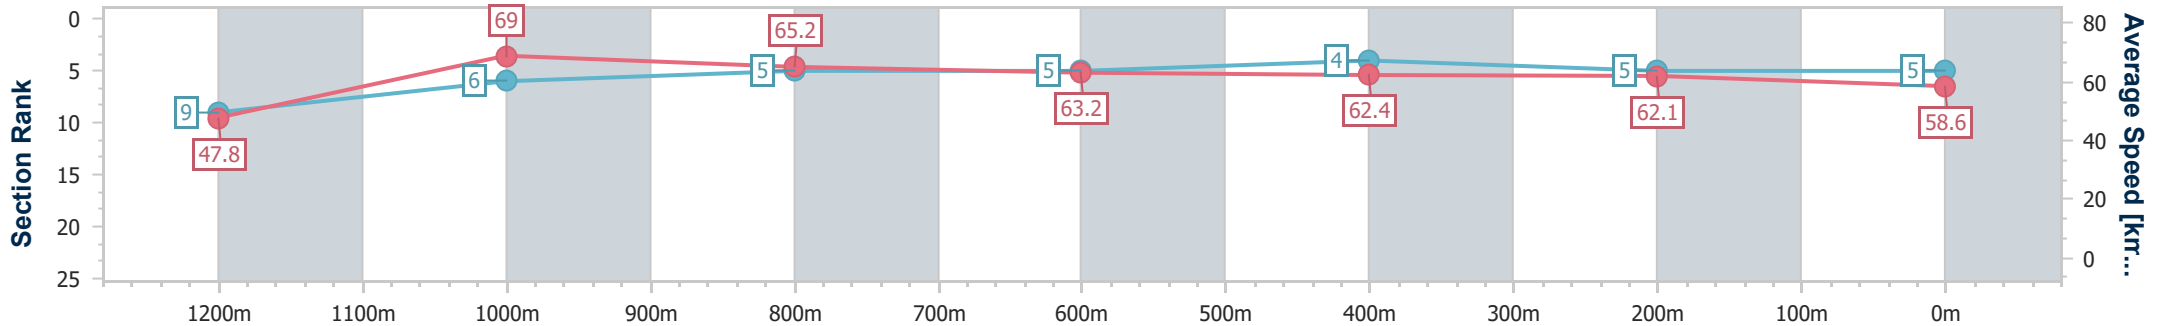

Horse/Jockey Name	Change The Date
Final Rank	5
Fastest Section Time (Section)	0:10.42 (1200m)
Top Speed [km/h] (Section)	70.3 (1200m)
Race State	Finished

Doomben QLD Professional
Race 7: LADBROKES COMMUNITIES BENCHMARK 60
Handicap - 1350m
27 January 2025 - 17:20
Track Rating: Good 4, Weather: Overcast, Rail Position: +7m Entire

BRISBANE
RACING CLUB

Section	Overall	1200m	1000m	800m	600m	400m	200m
Section Times	1:19.33 [5] (0:11.27)	1:08.06 [9] (0:10.42)	0:57.64 [6] (0:10.97)	0:46.67 [5] (0:11.37)	0:35.30 [5] (0:11.50)	0:23.80 [4] (0:11.57)	0:12.23 [5] (0:12.23)
Average Speed [km/h]	47.8	69.0	65.2	63.2	62.4	62.1	58.6
Top Speed [km/h]	68.3	70.3	68.0	64.2	63.4	62.6	61.3
Avg. Dist. to Rail [m]	2.2	1.5	2.5	0.7	0.8	1.3	0.9
Avg. Stride Freq. [Hz]	2.2	2.3	2.2	2.2	2.2	2.2	2.2
Avg. Stride Length [m]	6.1	8.3	8.2	7.9	7.8	7.7	7.5

- [ ] Ranking at each section and finish
- -.-.- No data available at this section
- NA No data available