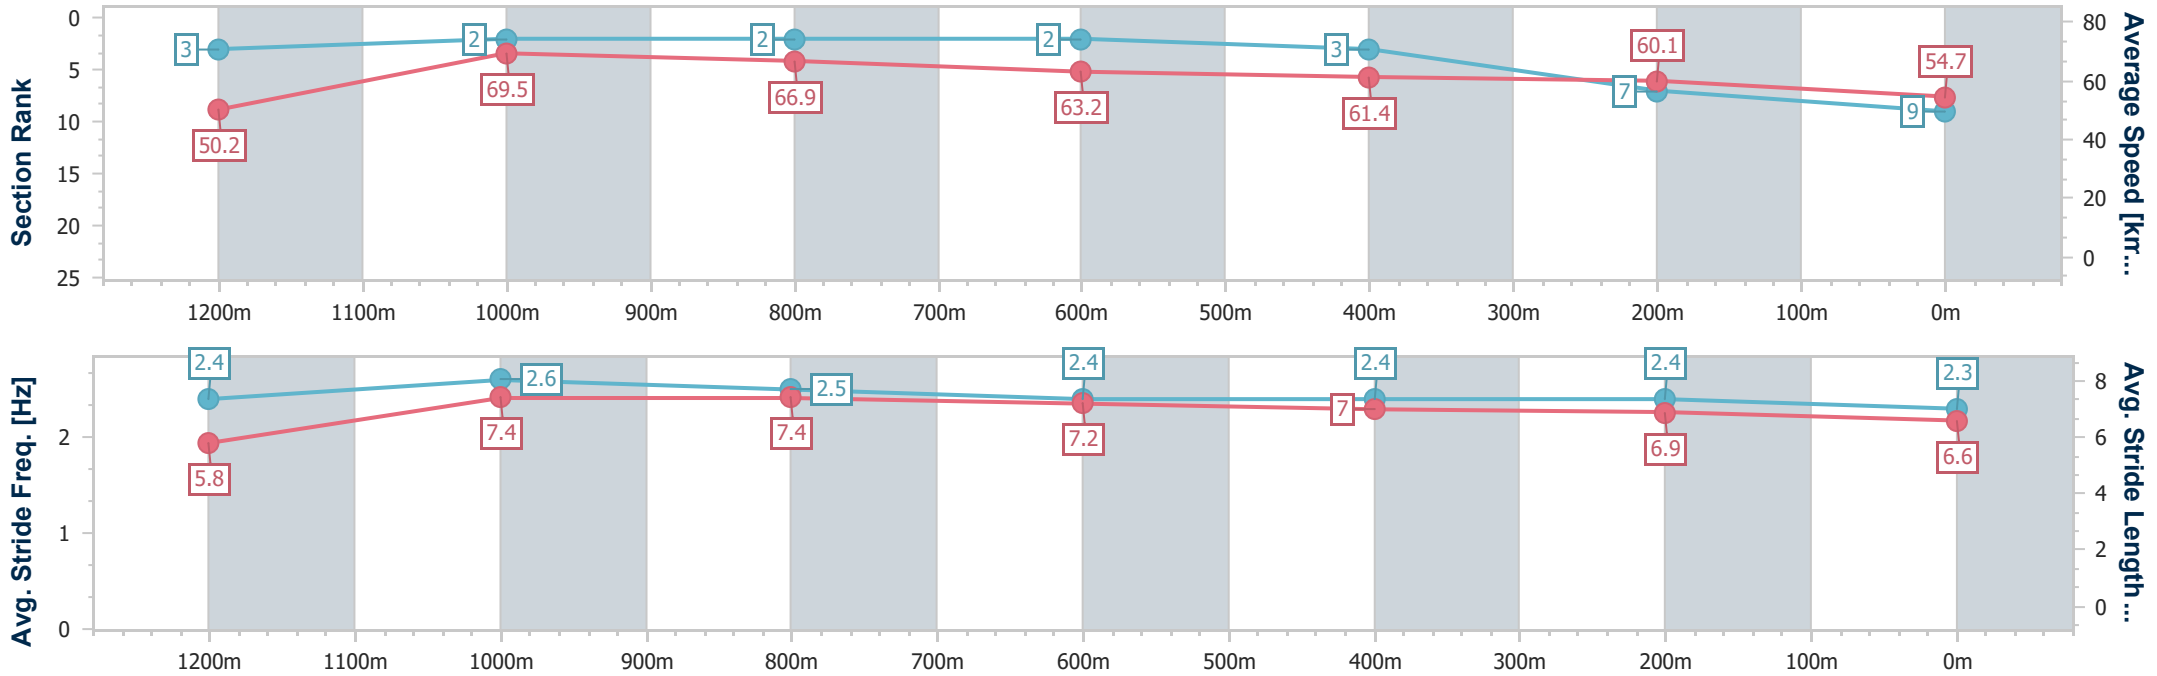

Horse/Jockey Name	Parues
Final Rank	9
Fastest Section Time (Section)	0:10.35 (1200m)
Top Speed [km/h] (Section)	70.7 (1200m)
Race State	Finished

Doomben QLD Professional
Race 7: LADBROKES COMMUNITIES BENCHMARK 60
Handicap - 1350m
27 January 2025 - 17:20

BRISBANE
RACING CLUB

Track Rating: Good 4, Weather: Overcast, Rail Position: +7m Entire

Section	Overall	1200m	1000m	800m	600m	400m	200m
Section Times	1:20.41 [9] (0:10.77)	1:09.64 [3] (0:10.35)	0:59.29 [2] (0:10.84)	0:48.45 [2] (0:11.59)	0:36.86 [2] (0:11.71)	0:25.15 [3] (0:11.95)	0:13.20 [7] (0:13.20)
Average Speed [km/h]	50.2	69.5	66.9	63.2	61.4	60.1	54.7
Top Speed [km/h]	67.6	70.7	70.1	63.6	63.1	61.5	58.9
Avg. Dist. to Rail [m]	7.5	4.0	2.9	2.5	0.7	0.8	1.4
Avg. Stride Freq. [Hz]	2.4	2.6	2.5	2.4	2.4	2.4	2.3
Avg. Stride Length [m]	5.8	7.4	7.4	7.2	7.0	6.9	6.6

- [ ] Ranking at each section and finish
- -.-.- No data available at this section
- NA No data available