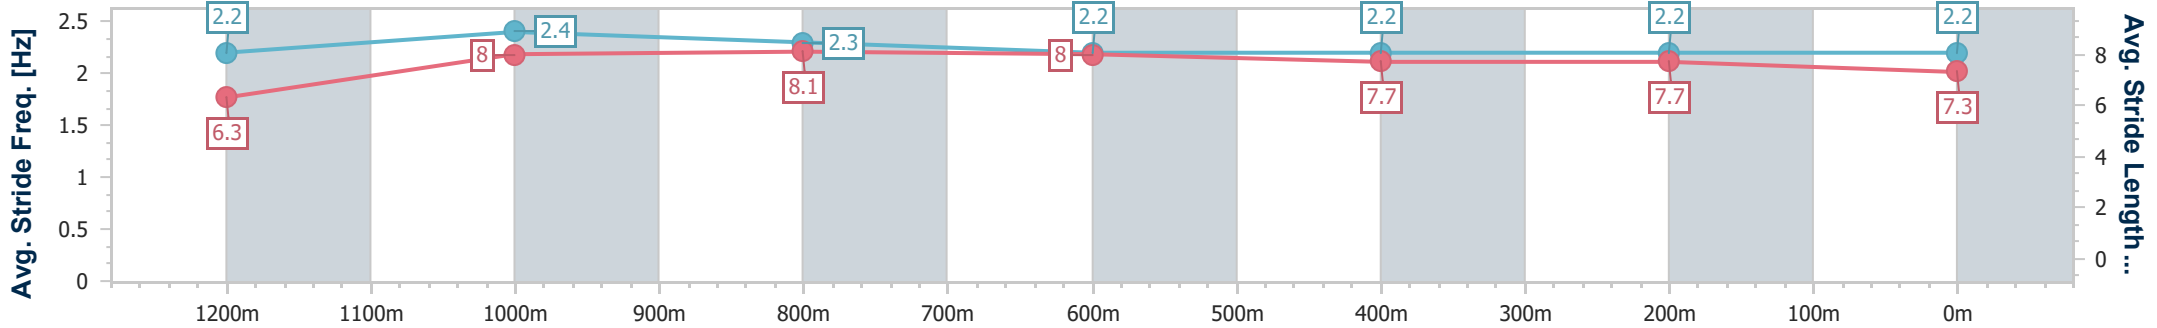

Doomben QLD Professional  
Race 7: LADBROKES COMMUNITIES BENCHMARK 60  
Handicap - 1350m

27 January 2025 - 17:20

Track Rating: Good 4, Weather: Overcast, Rail Position: +7m Entire

BRISBANE  
RACING CLUB

Section	Overall	1200m	1000m	800m	600m	400m	200m
Section Times	1:19.08 [3] (0:10.68)	1:08.40 [1] (0:10.35)	0:58.05 [1] (0:10.88)	0:47.17 [1] (0:11.33)	0:35.84 [1] (0:11.61)	0:24.23 [1] (0:11.58)	0:12.65 [1] (0:12.65)
Average Speed [km/h]	50.7	69.5	66.4	63.3	61.7	62.0	56.9
Top Speed [km/h]	68.3	70.5	68.9	64.3	63.1	62.9	60.3
Avg. Dist. to Rail [m]	5.9	2.7	1.0	0.5	0.8	2.0	1.4
Avg. Stride Freq. [Hz]	2.2	2.4	2.3	2.2	2.2	2.2	2.2
Avg. Stride Length [m]	6.3	8.0	8.1	8.0	7.7	7.7	7.3