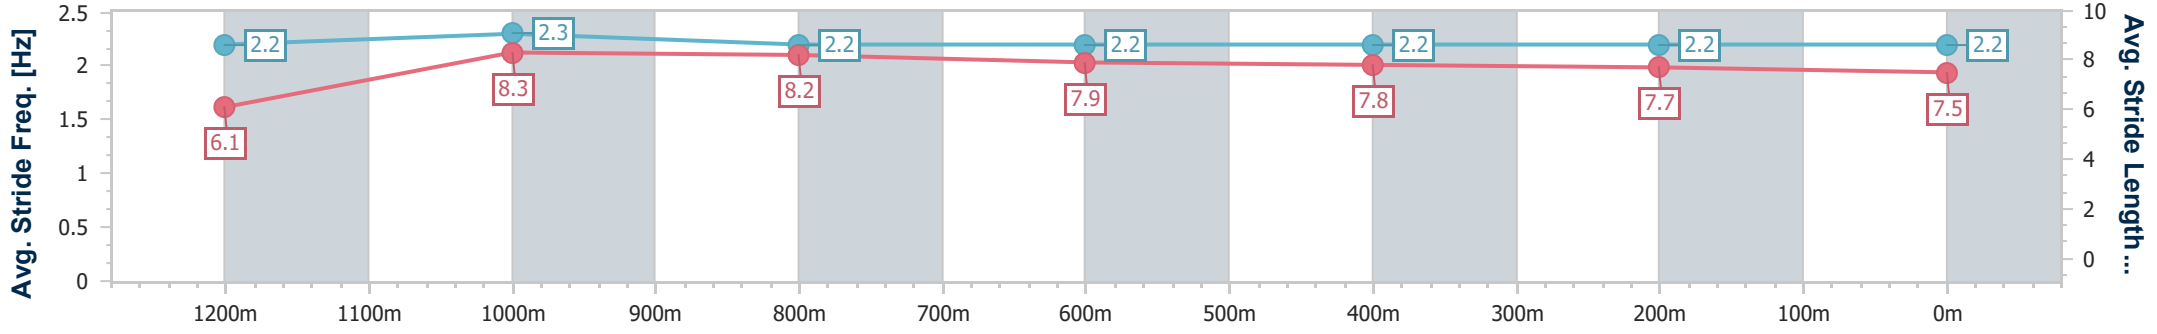

Horse/Jockey Name	Change The Date
Final Rank	5
Fastest Section Time (Section)	0:10.42 (1200m)
Top Speed [km/h] (Section)	70.3 (1200m)
Race State	Finished

Doomben QLD Professional
Race 7: LADBROKES COMMUNITIES BENCHMARK 60
Handicap - 1350m
27 January 2025 - 17:20
Track Rating: Good 4, Weather: Overcast, Rail Position: +7m Entire

BRISBANE
RACING CLUB

Section	Overall	1200m	1000m	800m	600m	400m	200m
Section Times	1:19.33 [5] (0:11.27)	1:08.06 [9] (0:10.42)	0:57.64 [6] (0:10.97)	0:46.67 [5] (0:11.37)	0:35.30 [5] (0:11.50)	0:23.80 [4] (0:11.57)	0:12.23 [5] (0:12.23)
Average Speed [km/h]	47.8	69.0	65.2	63.2	62.4	62.1	58.6
Top Speed [km/h]	68.3	70.3	68.0	64.2	63.4	62.6	61.3
Avg. Dist. to Rail [m]	2.2	1.5	2.5	0.7	0.8	1.3	0.9
Avg. Stride Freq. [Hz]	2.2	2.3	2.2	2.2	2.2	2.2	2.2
Avg. Stride Length [m]	6.1	8.3	8.2	7.9	7.8	7.7	7.5

- [ ] Ranking at each section and finish
- -.-.- No data available at this section
- NA No data available