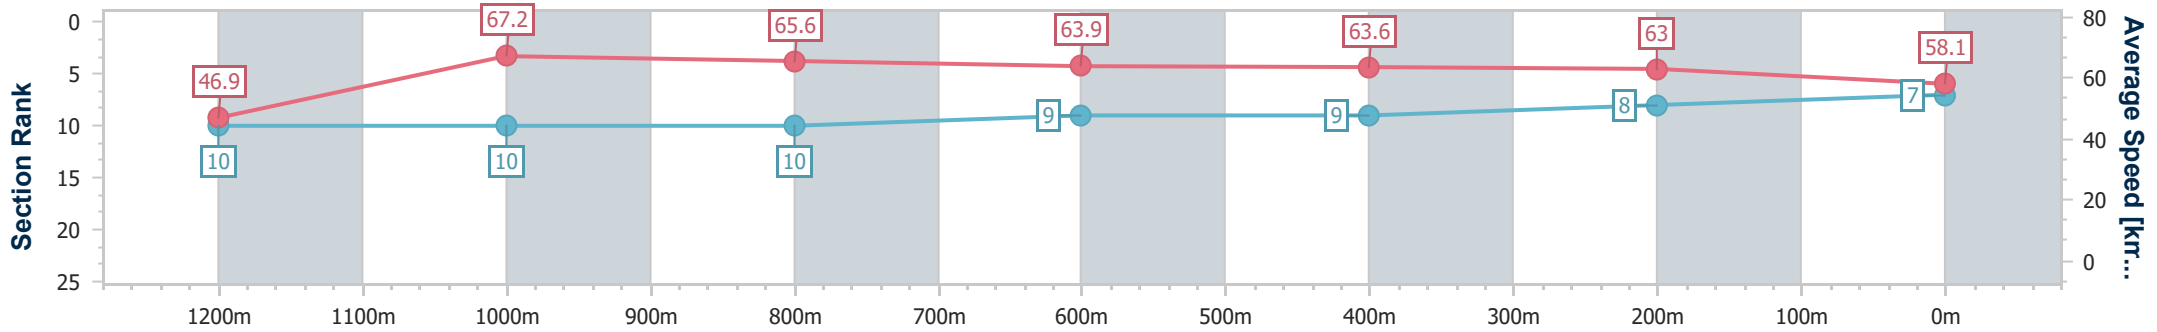

Horse/Jockey Name	Monte Maximus
Final Rank	7
Fastest Section Time (Section)	0:10.75 (1200m)
Top Speed [km/h] (Section)	68.1 (1000m)
Race State	Finished

Doomben QLD Professional
Race 7: LADBROKES COMMUNITIES BENCHMARK 60
Handicap - 1350m
27 January 2025 - 17:20
Track Rating: Good 4, Weather: Overcast, Rail Position: +7m Entire

BRISBANE
RACING CLUB

Section	Overall	1200m	1000m	800m	600m	400m	200m
Section Times	1:19.64 [7] (0:11.52)	1:08.12 [10] (0:10.75)	0:57.37 [10] (0:11.03)	0:46.34 [10] (0:11.20)	0:35.14 [9] (0:11.33)	0:23.81 [9] (0:11.41)	0:12.40 [8] (0:12.40)
Average Speed [km/h]	46.9	67.2	65.6	63.9	63.6	63.0	58.1
Top Speed [km/h]	63.3	68.0	68.1	64.7	64.1	64.3	61.3
Avg. Dist. to Rail [m]	8.8	2.2	1.7	0.4	0.5	0.7	2.3
Avg. Stride Freq. [Hz]	2.1	2.3	2.3	2.3	2.3	2.3	2.2
Avg. Stride Length [m]	6.1	8.0	8.0	7.7	7.8	7.5	7.3

- [ ] Ranking at each section and finish
- -.-.- No data available at this section
- NA No data available