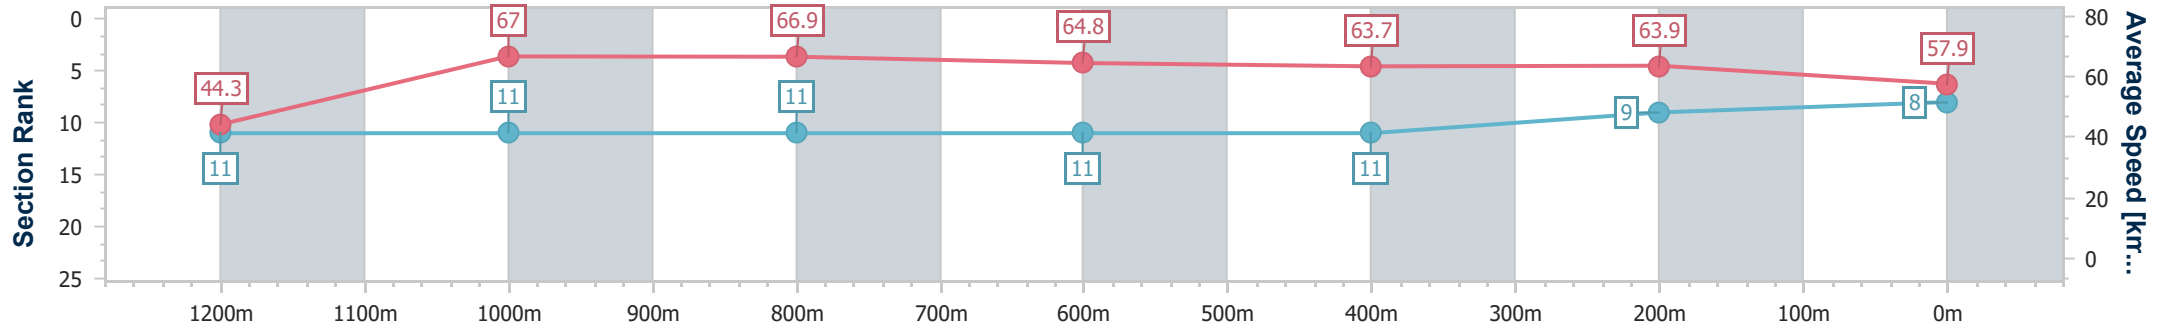

Doomben QLD Professional  
Race 7: LADBROKES COMMUNITIES BENCHMARK 60  
Handicap - 1350m

27 January 2025 - 17:20

Track Rating: Good 4, Weather: Overcast, Rail Position: +7m Entire

BRISBANE  
RACING CLUB

Section	Overall	1200m	1000m	800m	600m	400m	200m
Section Times	1:19.67 [8] (0:12.18)	1:07.49 [11] (0:10.78)	0:56.71 [11] (0:10.78)	0:45.93 [11] (0:11.02)	0:34.91 [11] (0:11.24)	0:23.67 [11] (0:11.26)	0:12.41 [9] (0:12.41)
Average Speed [km/h]	44.3	67.0	66.9	64.8	63.7	63.9	57.9
Top Speed [km/h]	62.5	68.4	67.7	66.7	64.3	65.2	62.2
Avg. Dist. to Rail [m]	6.1	0.7	1.3	1.5	1.4	2.4	4.6
Avg. Stride Freq. [Hz]	2.2	2.4	2.4	2.4	2.4	2.5	2.4
Avg. Stride Length [m]	5.7	7.6	7.6	7.4	7.3	7.2	6.8

- [ ] Ranking at each section and finish
- .-.- No data available at this section
- NA No data available

Horse/Jockey Name	Parues
Final Rank	9
Fastest Section Time (Section)	0:10.35 (1200m)
Top Speed [km/h] (Section)	70.7 (1200m)
Race State	Finished