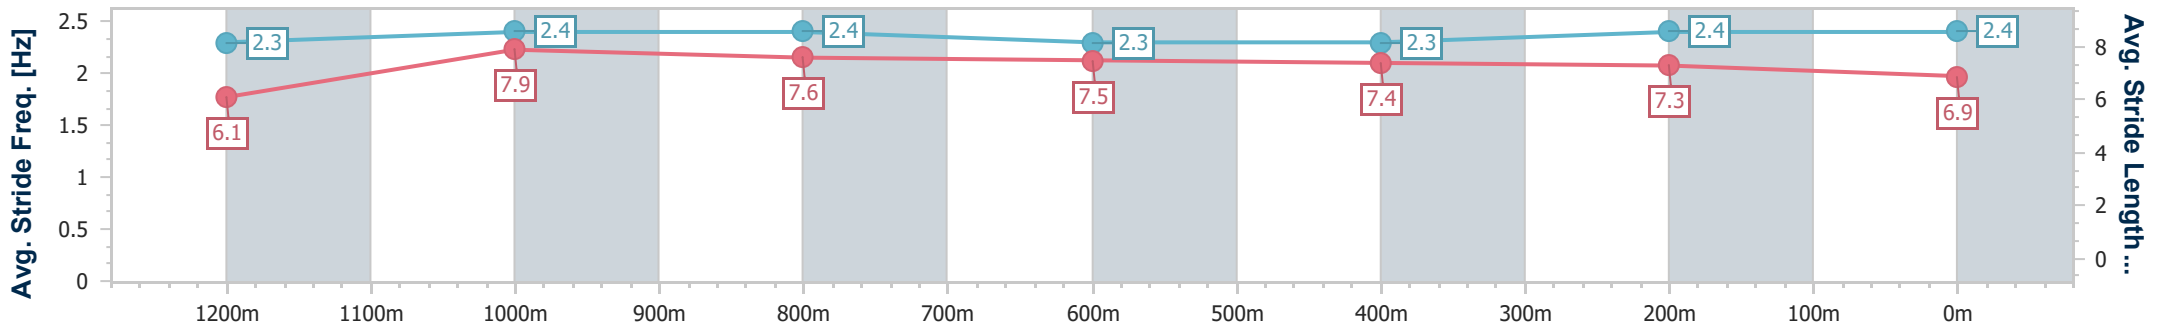

Doomben QLD Professional  
Race 7: LADBROKES COMMUNITIES BENCHMARK 60  
Handicap - 1350m

27 January 2025 - 17:20

Track Rating: Good 4, Weather: Overcast, Rail Position: +7m Entire

BRISBANE  
RACING CLUB

Section	Overall	1200m	1000m	800m	600m	400m	200m
Section Times	1:18.62 [1] (0:10.79)	1:07.83 [4] (0:10.40)	0:57.43 [4] (0:11.02)	0:46.41 [3] (0:11.45)	0:34.96 [3] (0:11.42)	0:23.54 [2] (0:11.40)	0:12.14 [2] (0:12.14)
Average Speed [km/h]	50.2	69.2	65.3	62.9	62.9	63.1	59.3
Top Speed [km/h]	68.0	70.2	67.9	64.0	63.2	63.9	62.0
Avg. Dist. to Rail [m]	2.0	0.5	0.5	0.3	0.9	0.7	2.8
Avg. Stride Freq. [Hz]	2.3	2.4	2.4	2.3	2.3	2.4	2.4
Avg. Stride Length [m]	6.1	7.9	7.6	7.5	7.4	7.3	6.9