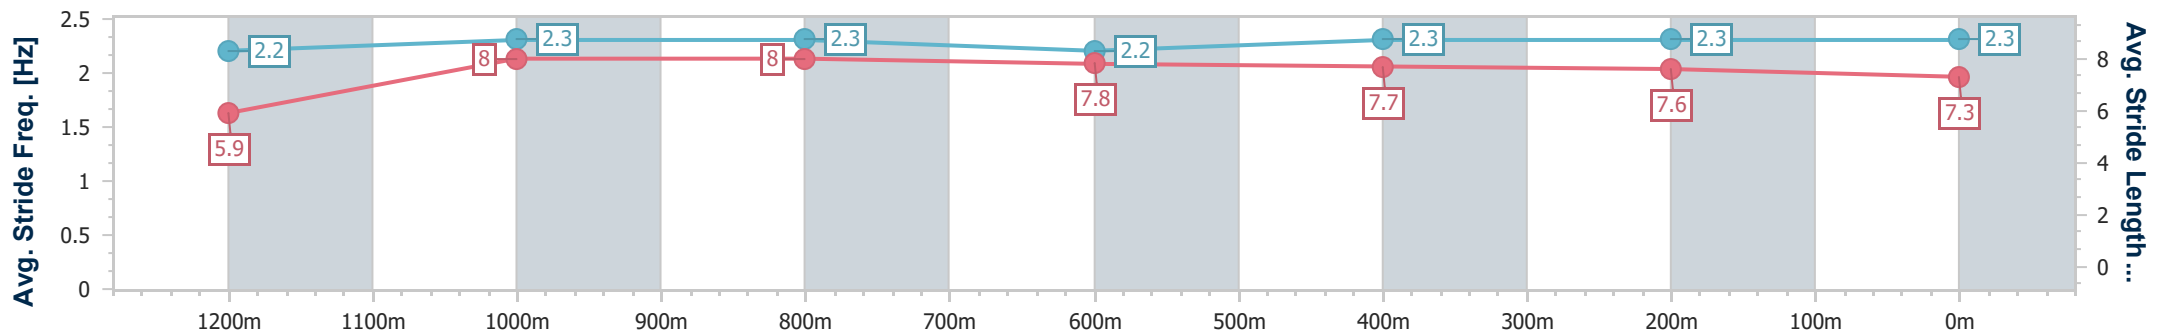

Doomben QLD Professional  
 Race 7: LADBROKES COMMUNITIES BENCHMARK 60  
 Handicap - 1350m

27 January 2025 - 17:20

Track Rating: Good 4, Weather: Overcast, Rail Position: +7m Entire

BRISBANE  
 RACING CLUB

Section	Overall	1200m	1000m	800m	600m	400m	200m
Section Times	1:18.94 [2] (0:11.22)	1:07.72 [7] (0:10.68)	0:57.04 [8] (0:11.03)	0:46.01 [8] (0:11.41)	0:34.60 [7] (0:11.41)	0:23.19 [8] (0:11.21)	0:11.98 [3] (0:11.98)
Average Speed [km/h]	48.3	67.4	65.3	63.1	62.4	63.9	60.1
Top Speed [km/h]	64.9	68.6	67.6	63.7	63.4	65.2	64.1
Avg. Dist. to Rail [m]	5.7	1.9	0.5	0.3	1.4	1.4	3.1
Avg. Stride Freq. [Hz]	2.2	2.3	2.3	2.2	2.3	2.3	2.3
Avg. Stride Length [m]	5.9	8.0	8.0	7.8	7.7	7.6	7.3