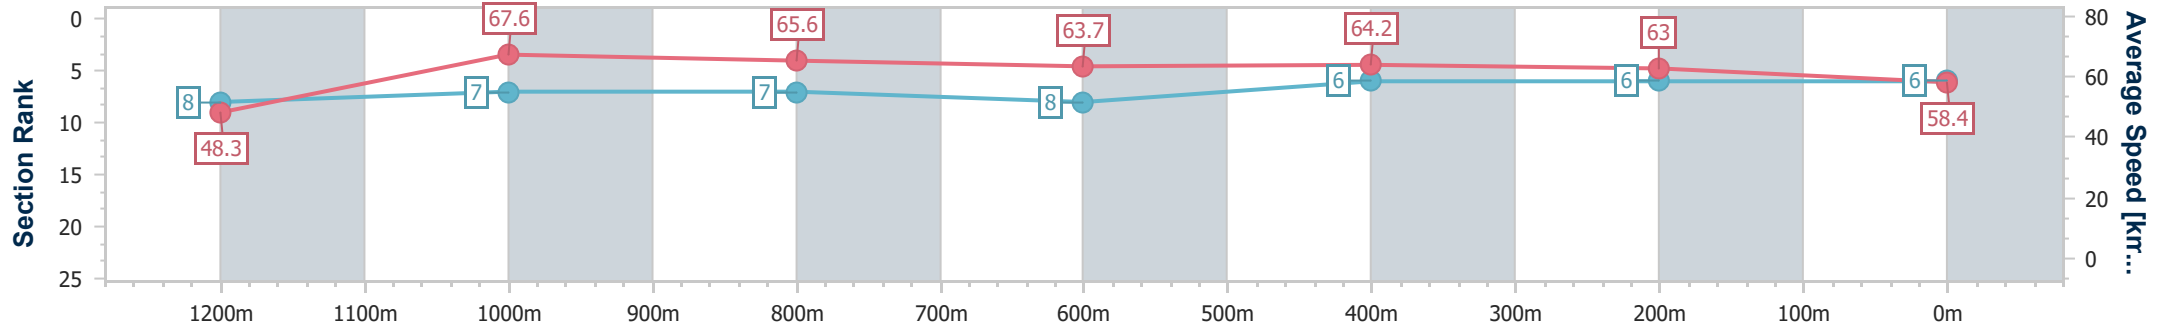

Doomben QLD Professional  
Race 7: LADBROKES COMMUNITIES BENCHMARK 60  
Handicap - 1350m

27 January 2025 - 17:20

Track Rating: Good 4, Weather: Overcast, Rail Position: +7m Entire

BRISBANE  
RACING CLUB

Section	Overall	1200m	1000m	800m	600m	400m	200m
Section Times	1:19.45 [6] (0:11.23)	1:08.22 [8] (0:10.63)	0:57.59 [7] (0:11.07)	0:46.52 [7] (0:11.43)	0:35.09 [8] (0:11.30)	0:23.79 [6] (0:11.46)	0:12.33 [6] (0:12.33)
Average Speed [km/h]	48.3	67.6	65.6	63.7	64.2	63.0	58.4
Top Speed [km/h]	66.6	69.1	68.6	64.3	64.4	64.2	61.9
Avg. Dist. to Rail [m]	7.4	2.4	2.3	2.1	1.0	3.0	4.1
Avg. Stride Freq. [Hz]	2.3	2.6	2.5	2.5	2.5	2.5	2.4
Avg. Stride Length [m]	5.8	7.2	7.2	7.1	7.1	7.0	6.8