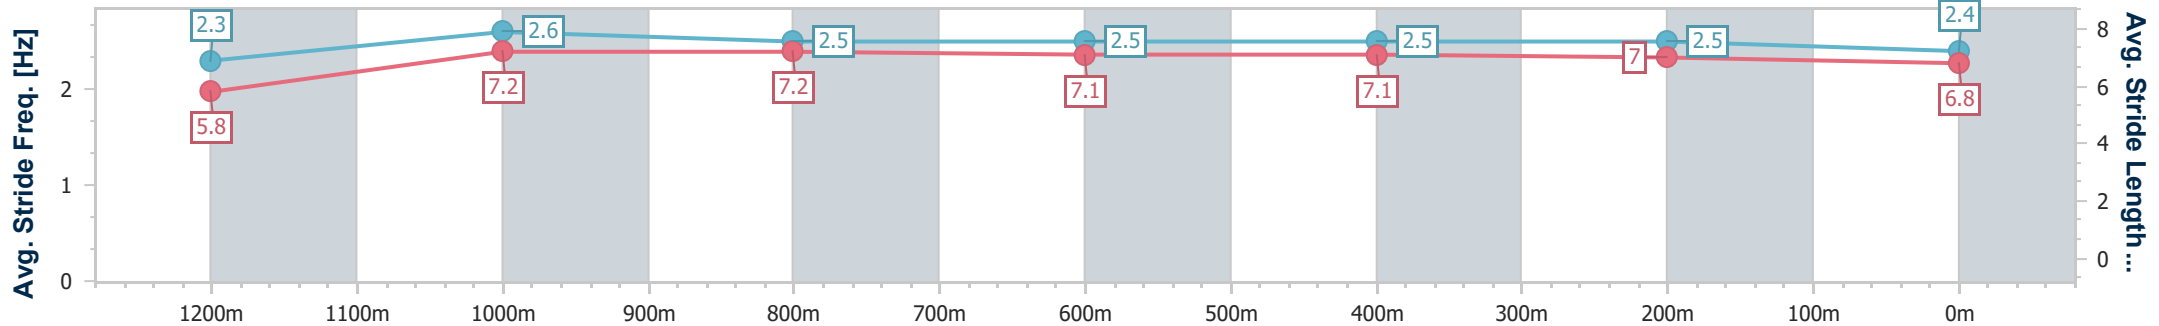

Doomben QLD Professional  
Race 7: LADBROKES COMMUNITIES BENCHMARK 60  
Handicap - 1350m

27 January 2025 - 17:20

Track Rating: Good 4, Weather: Overcast, Rail Position: +7m Entire

BRISBANE  
RACING CLUB

Section	Overall	1200m	1000m	800m	600m	400m	200m
Section Times	1:19.45 [6] (0:11.23)	1:08.22 [8] (0:10.63)	0:57.59 [7] (0:11.07)	0:46.52 [7] (0:11.43)	0:35.09 [8] (0:11.30)	0:23.79 [6] (0:11.46)	0:12.33 [6] (0:12.33)
Average Speed [km/h]	48.3	67.6	65.6	63.7	64.2	63.0	58.4
Top Speed [km/h]	66.6	69.1	68.6	64.3	64.4	64.2	61.9
Avg. Dist. to Rail [m]	7.4	2.4	2.3	2.1	1.0	3.0	4.1
Avg. Stride Freq. [Hz]	2.3	2.6	2.5	2.5	2.5	2.5	2.4
Avg. Stride Length [m]	5.8	7.2	7.2	7.1	7.1	7.0	6.8