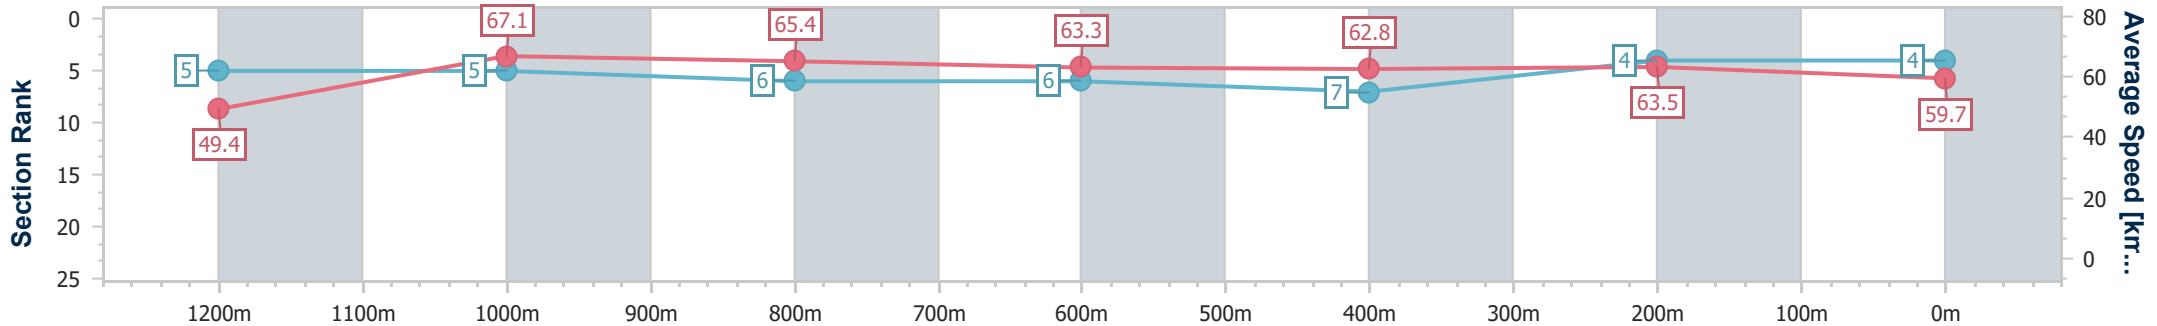

Horse/Jockey Name	South Sea
Final Rank	4
Fastest Section Time (Section)	0:10.69 (1200m)
Top Speed [km/h] (Section)	68.2 (1200m)
Race State	Finished

Doomben QLD Professional
Race 7: LADBROKES COMMUNITIES BENCHMARK 60
Handicap - 1350m
27 January 2025 - 17:20
Track Rating: Good 4, Weather: Overcast, Rail Position: +7m Entire

BRISBANE
RACING CLUB

Section	Overall	1200m	1000m	800m	600m	400m	200m
Section Times	1:19.12 [4] (0:10.99)	1:08.13 [5] (0:10.69)	0:57.44 [5] (0:11.05)	0:46.39 [6] (0:11.46)	0:34.93 [6] (0:11.50)	0:23.43 [7] (0:11.39)	0:12.04 [4] (0:12.04)
Average Speed [km/h]	49.4	67.1	65.4	63.3	62.8	63.5	59.7
Top Speed [km/h]	64.9	68.2	68.0	64.7	63.7	64.8	63.1
Avg. Dist. to Rail [m]	4.8	1.6	1.4	1.2	0.6	3.0	4.6
Avg. Stride Freq. [Hz]	2.2	2.3	2.2	2.2	2.2	2.2	2.2
Avg. Stride Length [m]	6.4	8.3	8.3	8.1	8.0	7.9	7.7

- [ ] Ranking at each section and finish
- -.-.- No data available at this section
- NA No data available