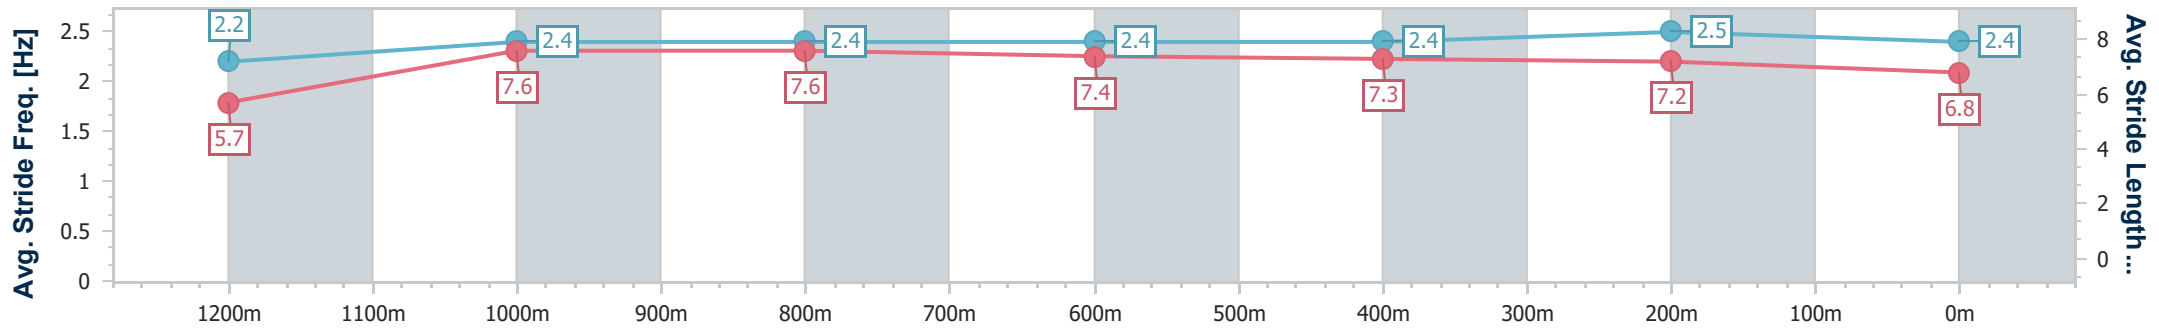

Doomben QLD Professional  
Race 7: LADBROKES COMMUNITIES BENCHMARK 60  
Handicap - 1350m

27 January 2025 - 17:20

Track Rating: Good 4, Weather: Overcast, Rail Position: +7m Entire

BRISBANE  
RACING CLUB

Section	Overall	1200m	1000m	800m	600m	400m	200m
Section Times	1:19.67 [8] (0:12.18)	1:07.49 [11] (0:10.78)	0:56.71 [11] (0:10.78)	0:45.93 [11] (0:11.02)	0:34.91 [11] (0:11.24)	0:23.67 [11] (0:11.26)	0:12.41 [9] (0:12.41)
Average Speed [km/h]	44.3	67.0	66.9	64.8	63.7	63.9	57.9
Top Speed [km/h]	62.5	68.4	67.7	66.7	64.3	65.2	62.2
Avg. Dist. to Rail [m]	6.1	0.7	1.3	1.5	1.4	2.4	4.6
Avg. Stride Freq. [Hz]	2.2	2.4	2.4	2.4	2.4	2.5	2.4
Avg. Stride Length [m]	5.7	7.6	7.6	7.4	7.3	7.2	6.8

- [ ] Ranking at each section and finish
- .-.- No data available at this section
- NA No data available

Horse/Jockey Name	Parues
Final Rank	9
Fastest Section Time (Section)	0:10.35 (1200m)
Top Speed [km/h] (Section)	70.7 (1200m)
Race State	Finished