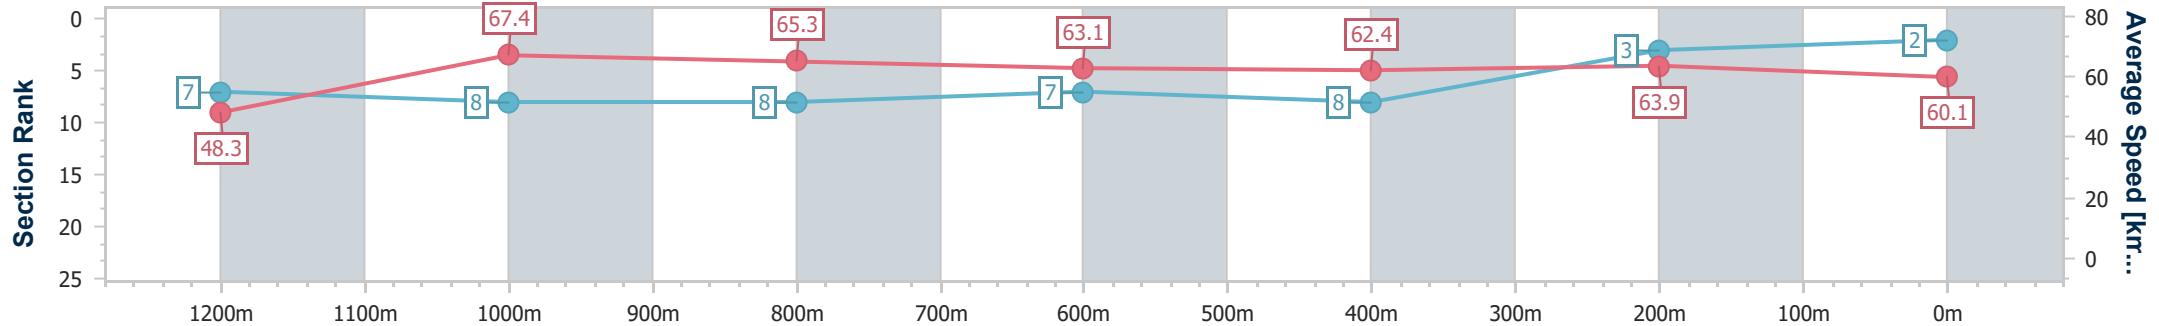

Section	Overall	1200m	1000m	800m	600m	400m	200m
Section Times	1:18.94 [2] (0:11.22)	1:07.72 [7] (0:10.68)	0:57.04 [8] (0:11.03)	0:46.01 [8] (0:11.41)	0:34.60 [7] (0:11.41)	0:23.19 [8] (0:11.21)	0:11.98 [3] (0:11.98)
Average Speed [km/h]	48.3	67.4	65.3	63.1	62.4	63.9	60.1
Top Speed [km/h]	64.9	68.6	67.6	63.7	63.4	65.2	64.1
Avg. Dist. to Rail [m]	5.7	1.9	0.5	0.3	1.4	1.4	3.1
Avg. Stride Freq. [Hz]	2.2	2.3	2.3	2.2	2.3	2.3	2.3
Avg. Stride Length [m]	5.9	8.0	8.0	7.8	7.7	7.6	7.3