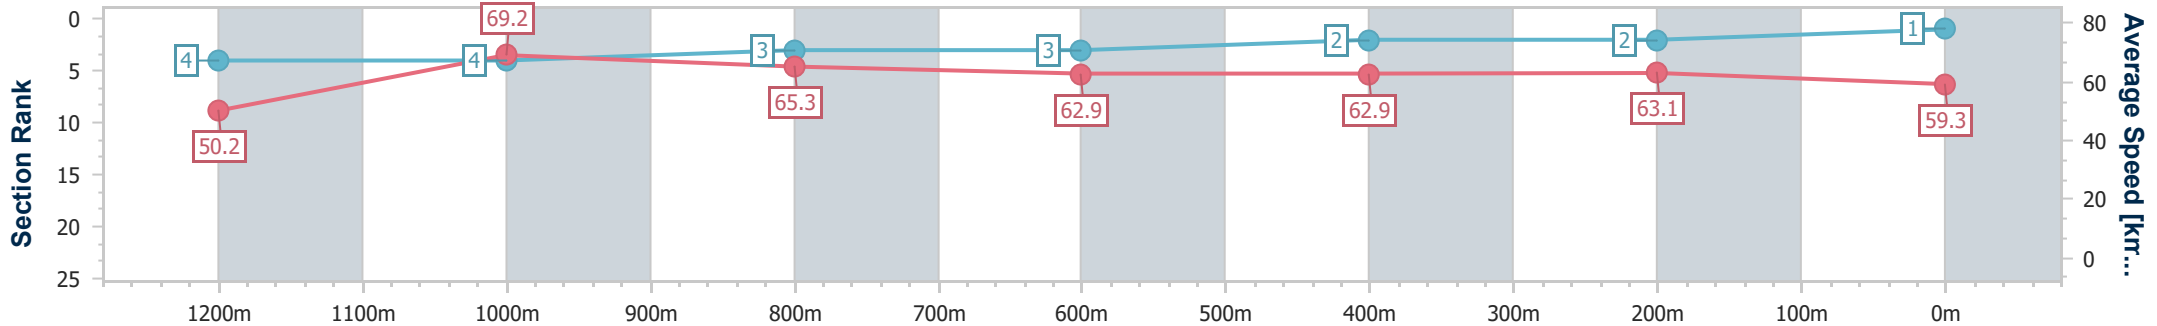

Doomben QLD Professional  
Race 7: LADBROKES COMMUNITIES BENCHMARK 60  
Handicap - 1350m

27 January 2025 - 17:20

Track Rating: Good 4, Weather: Overcast, Rail Position: +7m Entire

BRISBANE  
RACING CLUB

Section	Overall	1200m	1000m	800m	600m	400m	200m
Section Times	1:18.62 [1] (0:10.79)	1:07.83 [4] (0:10.40)	0:57.43 [4] (0:11.02)	0:46.41 [3] (0:11.45)	0:34.96 [3] (0:11.42)	0:23.54 [2] (0:11.40)	0:12.14 [2] (0:12.14)
Average Speed [km/h]	50.2	69.2	65.3	62.9	62.9	63.1	59.3
Top Speed [km/h]	68.0	70.2	67.9	64.0	63.2	63.9	62.0
Avg. Dist. to Rail [m]	2.0	0.5	0.5	0.3	0.9	0.7	2.8
Avg. Stride Freq. [Hz]	2.3	2.4	2.4	2.3	2.3	2.4	2.4
Avg. Stride Length [m]	6.1	7.9	7.6	7.5	7.4	7.3	6.9