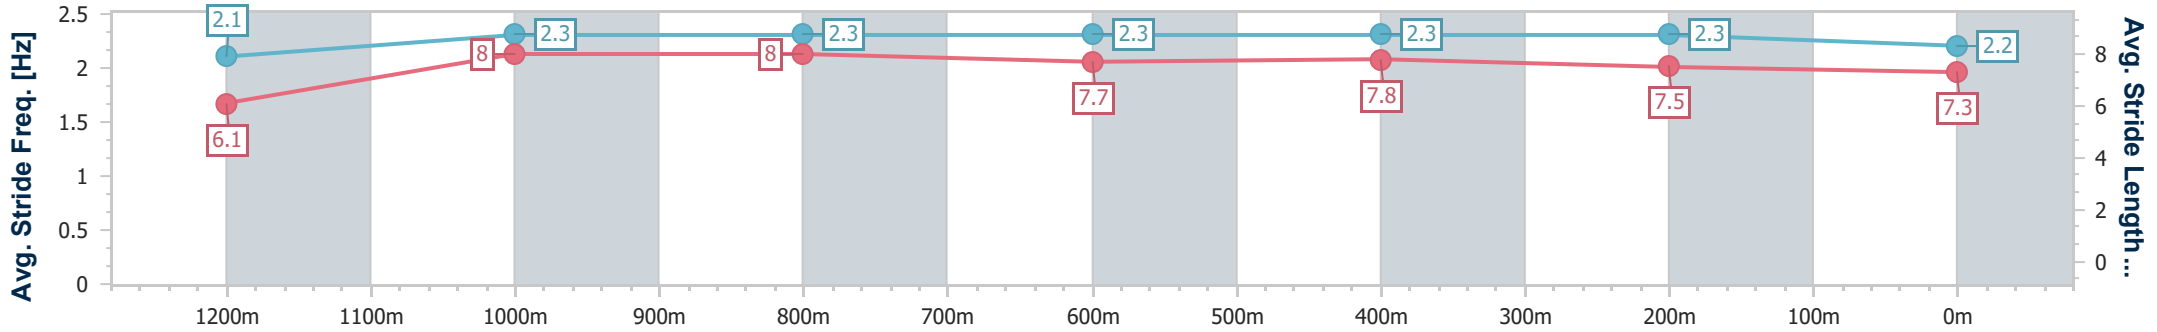

Horse/Jockey Name	Monte Maximus
Final Rank	7
Fastest Section Time (Section)	0:10.75 (1200m)
Top Speed [km/h] (Section)	68.1 (1000m)
Race State	Finished

Doomben QLD Professional
Race 7: LADBROKES COMMUNITIES BENCHMARK 60
Handicap - 1350m
27 January 2025 - 17:20
Track Rating: Good 4, Weather: Overcast, Rail Position: +7m Entire

BRISBANE
RACING CLUB

Section	Overall	1200m	1000m	800m	600m	400m	200m
Section Times	1:19.64 [7] (0:11.52)	1:08.12 [10] (0:10.75)	0:57.37 [10] (0:11.03)	0:46.34 [10] (0:11.20)	0:35.14 [9] (0:11.33)	0:23.81 [9] (0:11.41)	0:12.40 [8] (0:12.40)
Average Speed [km/h]	46.9	67.2	65.6	63.9	63.6	63.0	58.1
Top Speed [km/h]	63.3	68.0	68.1	64.7	64.1	64.3	61.3
Avg. Dist. to Rail [m]	8.8	2.2	1.7	0.4	0.5	0.7	2.3
Avg. Stride Freq. [Hz]	2.1	2.3	2.3	2.3	2.3	2.3	2.2
Avg. Stride Length [m]	6.1	8.0	8.0	7.7	7.8	7.5	7.3

- [ ] Ranking at each section and finish
- -.-.- No data available at this section
- NA No data available