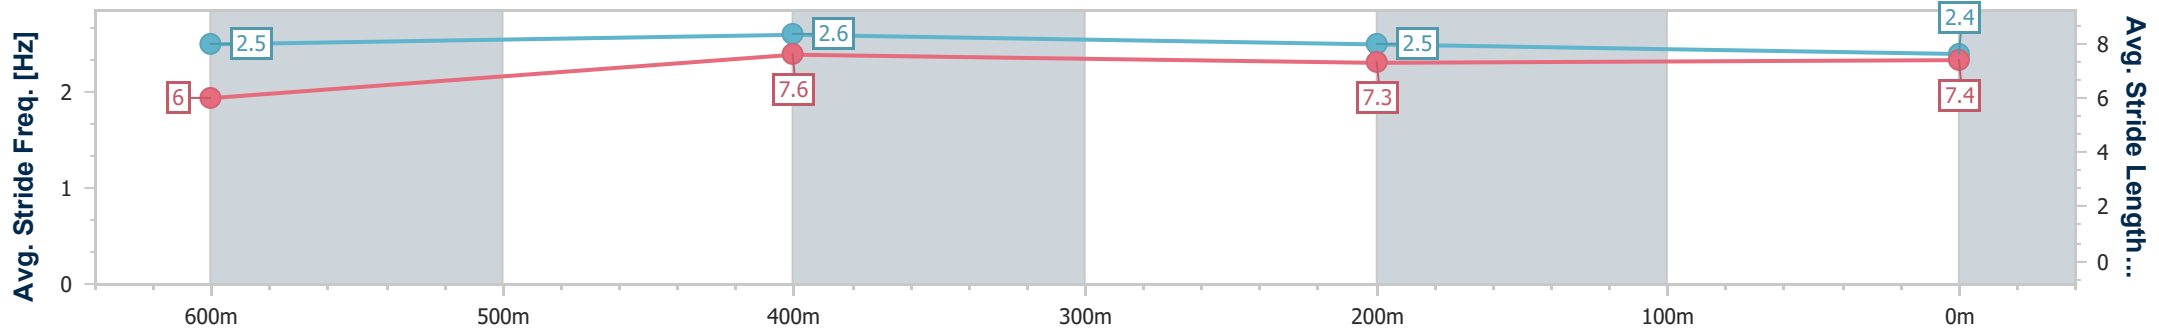

- [ ] Ranking at each section and finish
- .-.- No data available at this section
- NA No data available

Horse/Jockey Name	Dawyn's Choice
Final Rank	7
Fastest Section Time (Section)	0:10.23 (600m)
Top Speed [km/h] (Section)	72.2 (600m)
Race State	Finished

Ipswich QLD Professional  
Race 5: GREAT NORTHERN BENCHMARK 70 Handicap - 800m

29 January 2025 - 16:33

Track Rating: Good 4, Weather: Fine, Rail Position: True

Section	Overall	600m	400m	200m
Section Times	0:45.89 [7] (0:13.46)	0:32.43 [3] (0:10.23)	0:22.20 [4] (0:10.90)	0:11.30 [7] (0:11.30)
Average Speed [km/h]	53.4	70.6	66.3	64.1
Top Speed [km/h]	71.4	72.2	68.6	66.1
Avg. Dist. to Rail [m]	5.5	1.9	2.3	1.7
Avg. Stride Freq. [Hz]	2.5	2.6	2.5	2.4
Avg. Stride Length [m]	6.0	7.6	7.3	7.4

- [ ] Ranking at each section and finish
- .-.- No data available at this section
- NA No data available