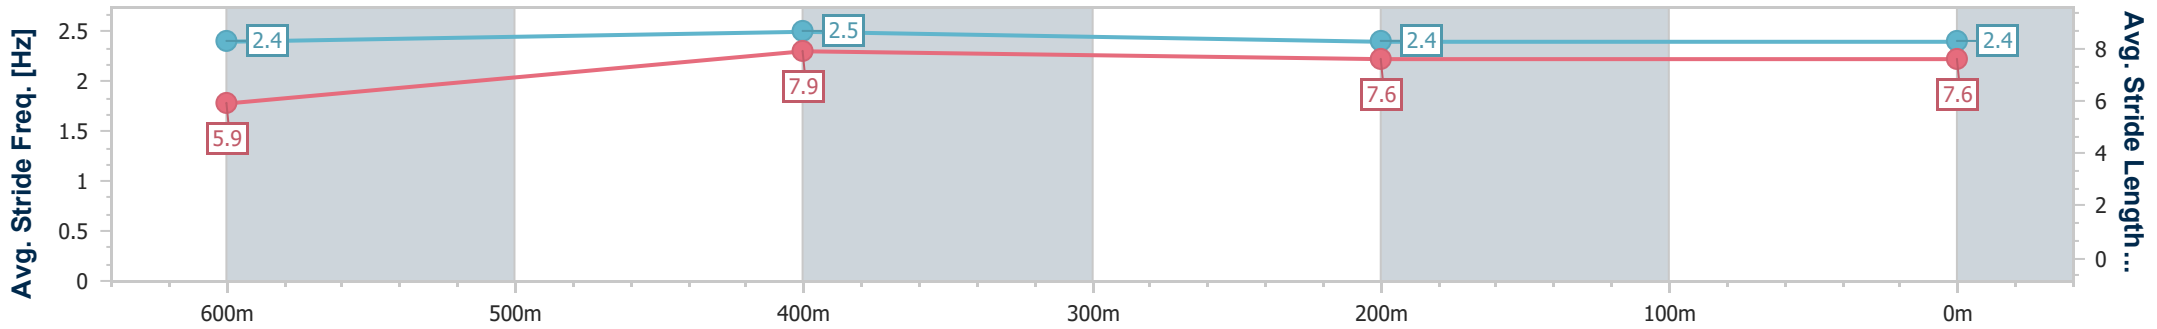

Ipswich QLD Professional  
Race 5: GREAT NORTHERN BENCHMARK 70 Handicap - 800m

29 January 2025 - 16:33

Track Rating: Good 4, Weather: Fine, Rail Position: True

Section	Overall	600m	400m	200m
Section Times	0:45.14 [2] (0:13.49)	0:31.65 [4] (0:10.20)	0:21.45 [5] (0:10.61)	0:10.84 [5] (0:10.84)
Average Speed [km/h]	53.3	70.4	67.8	66.2
Top Speed [km/h]	71.4	72.2	69.1	67.7
Avg. Dist. to Rail [m]	3.2	1.2	0.9	1.9
Avg. Stride Freq. [Hz]	2.4	2.5	2.4	2.4
Avg. Stride Length [m]	5.9	7.9	7.6	7.6