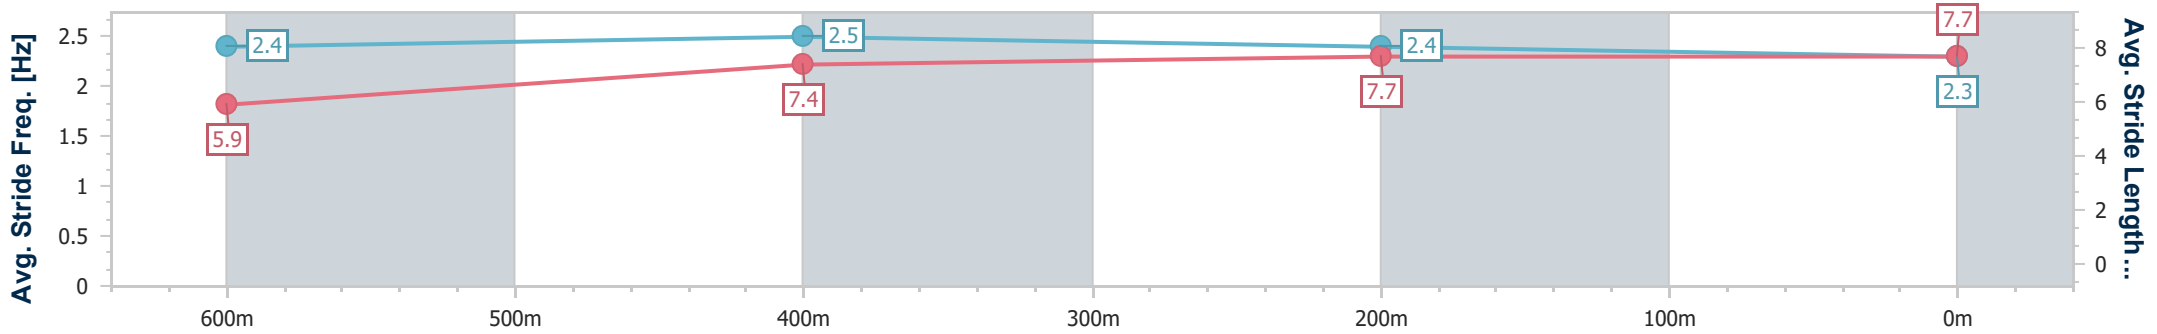

Horse/Jockey Name	Writtle
Final Rank	3
Fastest Section Time (Section)	0:10.06 (600m)
Top Speed [km/h] (Section)	72.4 (600m)
Race State	Finished

Ipswich QLD Professional
Race 5: GREAT NORTHERN BENCHMARK 70 Handicap - 800m

29 January 2025 - 16:33

Track Rating: Good 4, Weather: Fine, Rail Position: True

Section	Overall	600m	400m	200m
Section Times	0:45.29 [3] (0:13.77)	0:31.52 [6] (0:10.06)	0:21.46 [6] (0:10.45)	0:11.01 [4] (0:11.01)
Average Speed [km/h]	52.3	71.0	68.6	65.6
Top Speed [km/h]	71.4	72.4	69.6	68.0
Avg. Dist. to Rail [m]	4.5	2.0	1.2	1.8
Avg. Stride Freq. [Hz]	2.4	2.5	2.4	2.3
Avg. Stride Length [m]	5.9	7.4	7.7	7.7

- [ ] Ranking at each section and finish
- -.-.- No data available at this section
- NA No data available