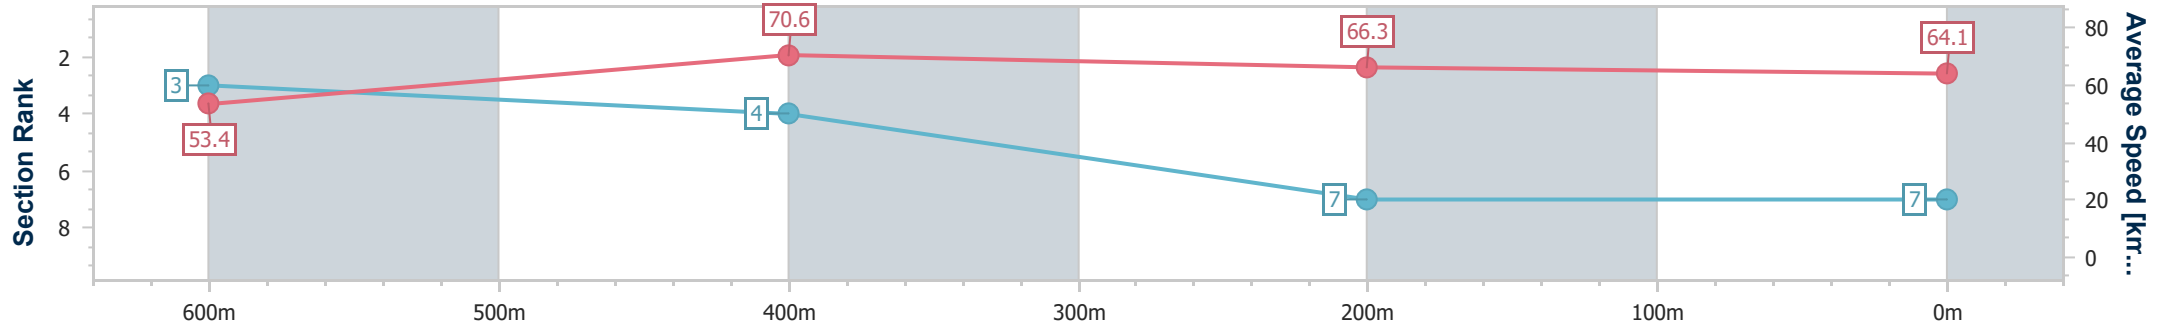

Horse/Jockey Name	Dawyn's Choice
Final Rank	7
Fastest Section Time (Section)	0:10.23 (600m)
Top Speed [km/h] (Section)	72.2 (600m)
Race State	Finished

Ipswich QLD Professional
Race 5: GREAT NORTHERN BENCHMARK 70 Handicap - 800m

29 January 2025 - 16:33

Track Rating: Good 4, Weather: Fine, Rail Position: True

Section	Overall	600m	400m	200m
Section Times	0:45.89 [7] (0:13.46)	0:32.43 [3] (0:10.23)	0:22.20 [4] (0:10.90)	0:11.30 [7] (0:11.30)
Average Speed [km/h]	53.4	70.6	66.3	64.1
Top Speed [km/h]	71.4	72.2	68.6	66.1
Avg. Dist. to Rail [m]	5.5	1.9	2.3	1.7
Avg. Stride Freq. [Hz]	2.5	2.6	2.5	2.4
Avg. Stride Length [m]	6.0	7.6	7.3	7.4

- [ ] Ranking at each section and finish
- -.-.- No data available at this section
- NA No data available