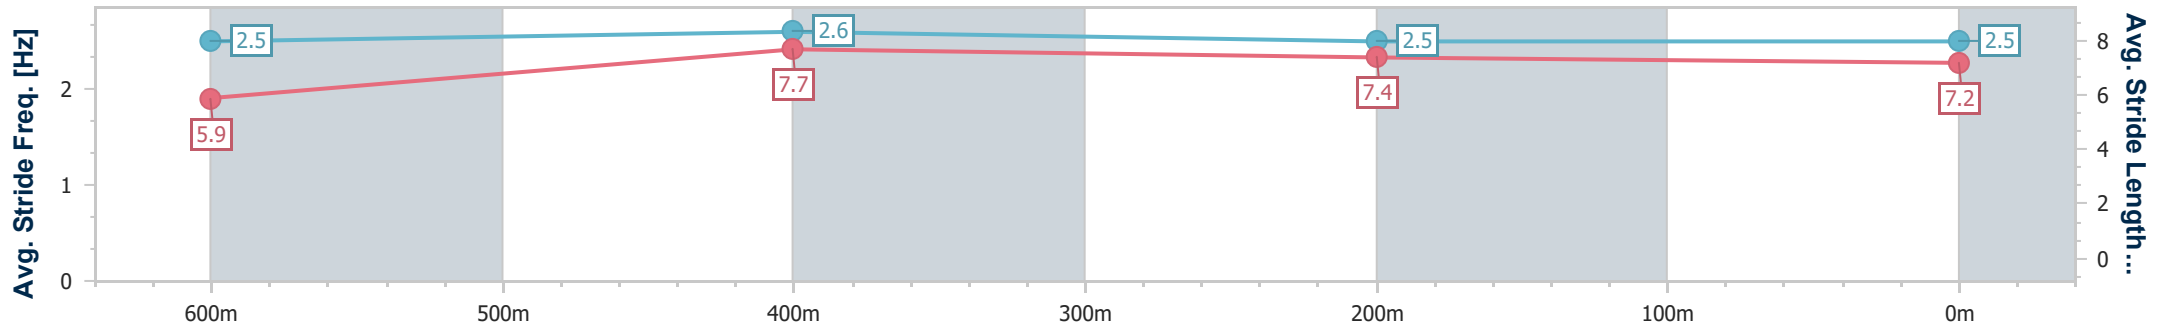

Horse/Jockey Name	He's Heaven
Final Rank	1
Fastest Section Time (Section)	0:10.11 (600m)
Top Speed [km/h] (Section)	71.3 (600m)
Race State	Finished

Ipswich QLD Professional
Race 5: GREAT NORTHERN BENCHMARK 70 Handicap - 800m

29 January 2025 - 16:33

Track Rating: Good 4, Weather: Fine, Rail Position: True

Section	Overall	600m	400m	200m
Section Times	0:45.12 [1] (0:13.56)	0:31.56 [5] (0:10.11)	0:21.45 [3] (0:10.43)	0:11.02 [2] (0:11.02)
Average Speed [km/h]	53.0	70.9	68.5	65.6
Top Speed [km/h]	70.8	71.3	69.7	67.3
Avg. Dist. to Rail [m]	2.3	1.5	1.0	0.8
Avg. Stride Freq. [Hz]	2.5	2.6	2.5	2.5
Avg. Stride Length [m]	5.9	7.7	7.4	7.2

- [ ] Ranking at each section and finish
- -.-.- No data available at this section
- NA No data available