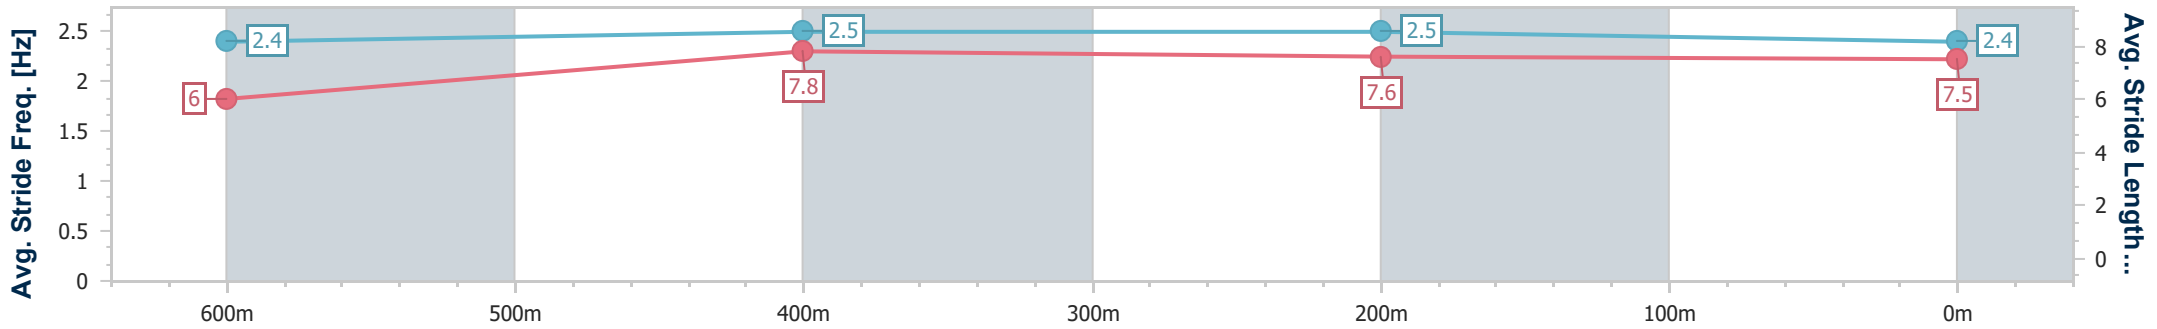

Horse/Jockey Name	Mr Galazi
Final Rank	4
Fastest Section Time (Section)	0:10.06 (600m)
Top Speed [km/h] (Section)	72.0 (600m)
Race State	Finished

Ipswich QLD Professional
Race 5: GREAT NORTHERN BENCHMARK 70 Handicap - 800m

29 January 2025 - 16:33

Track Rating: Good 4, Weather: Fine, Rail Position: True

Section	Overall	600m	400m	200m
Section Times	0:45.29 [4] (0:13.80)	0:31.49 [7] (0:10.06)	0:21.43 [7] (0:10.58)	0:10.85 [6] (0:10.85)
Average Speed [km/h]	52.2	71.3	68.7	66.7
Top Speed [km/h]	69.1	72.0	70.9	67.6
Avg. Dist. to Rail [m]	5.7	1.9	3.3	5.6
Avg. Stride Freq. [Hz]	2.4	2.5	2.5	2.4
Avg. Stride Length [m]	6.0	7.8	7.6	7.5

- [ ] Ranking at each section and finish
- -.-.- No data available at this section
- NA No data available