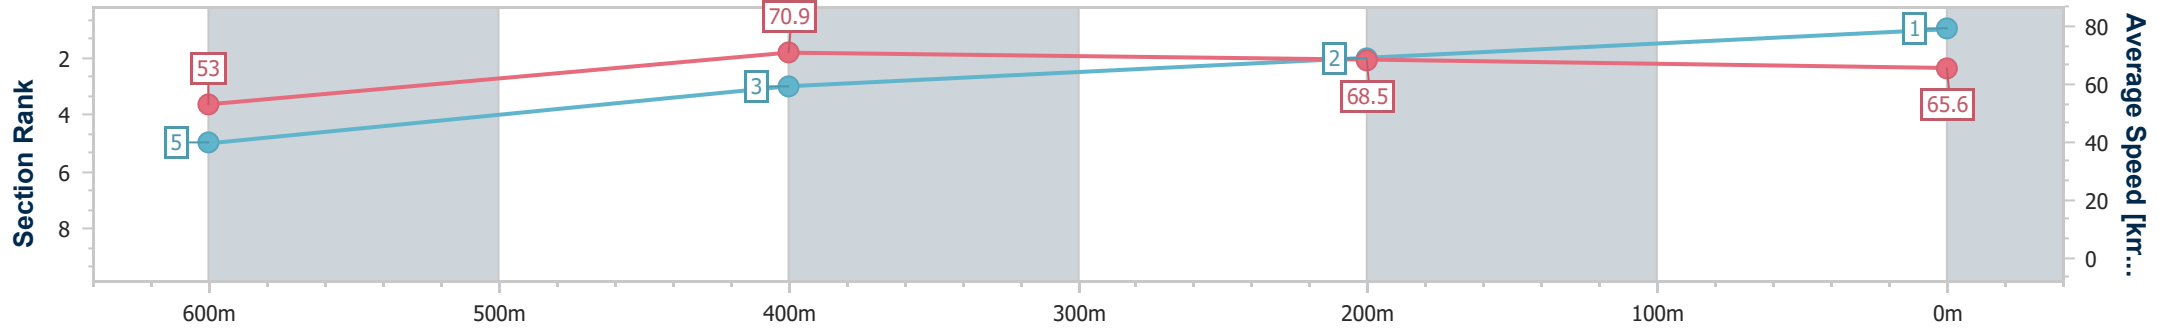

Horse/Jockey Name	He's Heaven
Final Rank	1
Fastest Section Time (Section)	0:10.11 (600m)
Top Speed [km/h] (Section)	71.3 (600m)
Race State	Finished

Ipswich QLD Professional
Race 5: GREAT NORTHERN BENCHMARK 70 Handicap - 800m

29 January 2025 - 16:33

Track Rating: Good 4, Weather: Fine, Rail Position: True

Section	Overall	600m	400m	200m
Section Times	0:45.12 [1] (0:13.56)	0:31.56 [5] (0:10.11)	0:21.45 [3] (0:10.43)	0:11.02 [2] (0:11.02)
Average Speed [km/h]	53.0	70.9	68.5	65.6
Top Speed [km/h]	70.8	71.3	69.7	67.3
Avg. Dist. to Rail [m]	2.3	1.5	1.0	0.8
Avg. Stride Freq. [Hz]	2.5	2.6	2.5	2.5
Avg. Stride Length [m]	5.9	7.7	7.4	7.2

- [ ] Ranking at each section and finish
- -.-.- No data available at this section
- NA No data available