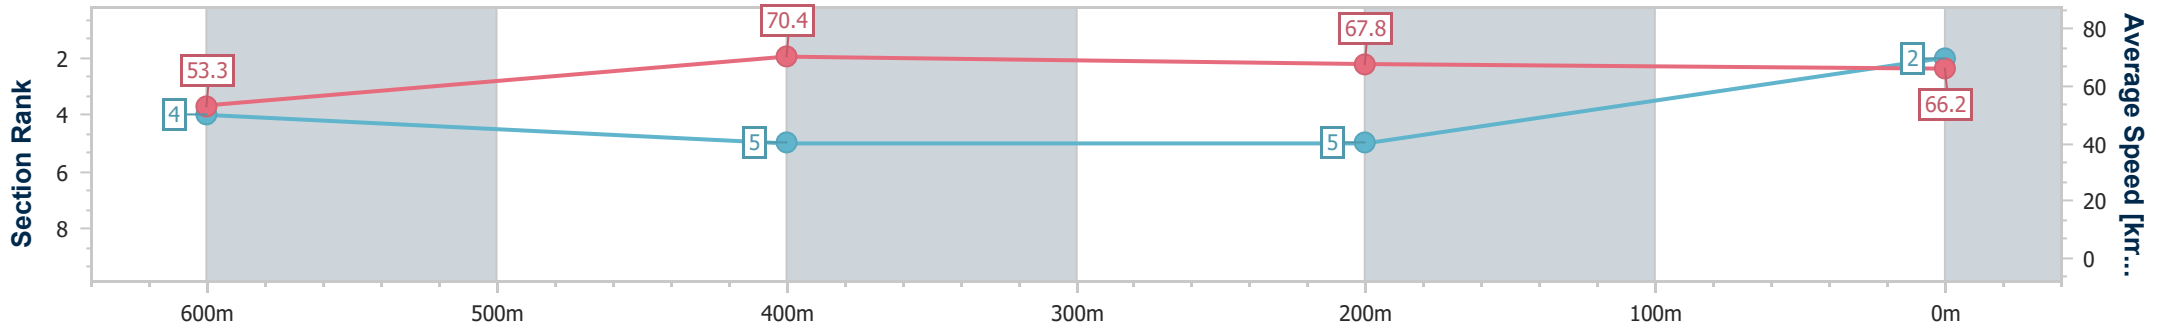

Horse/Jockey Name	Kat Chinna
Final Rank	2
Fastest Section Time (Section)	0:10.20 (600m)
Top Speed [km/h] (Section)	72.2 (600m)
Race State	Finished

Ipswich QLD Professional
Race 5: GREAT NORTHERN BENCHMARK 70 Handicap - 800m

29 January 2025 - 16:33

Track Rating: Good 4, Weather: Fine, Rail Position: True

Section	Overall	600m	400m	200m
Section Times	0:45.14 [2] (0:13.49)	0:31.65 [4] (0:10.20)	0:21.45 [5] (0:10.61)	0:10.84 [5] (0:10.84)
Average Speed [km/h]	53.3	70.4	67.8	66.2
Top Speed [km/h]	71.4	72.2	69.1	67.7
Avg. Dist. to Rail [m]	3.2	1.2	0.9	1.9
Avg. Stride Freq. [Hz]	2.4	2.5	2.4	2.4
Avg. Stride Length [m]	5.9	7.9	7.6	7.6

- [ ] Ranking at each section and finish
- -.-.- No data available at this section
- NA No data available