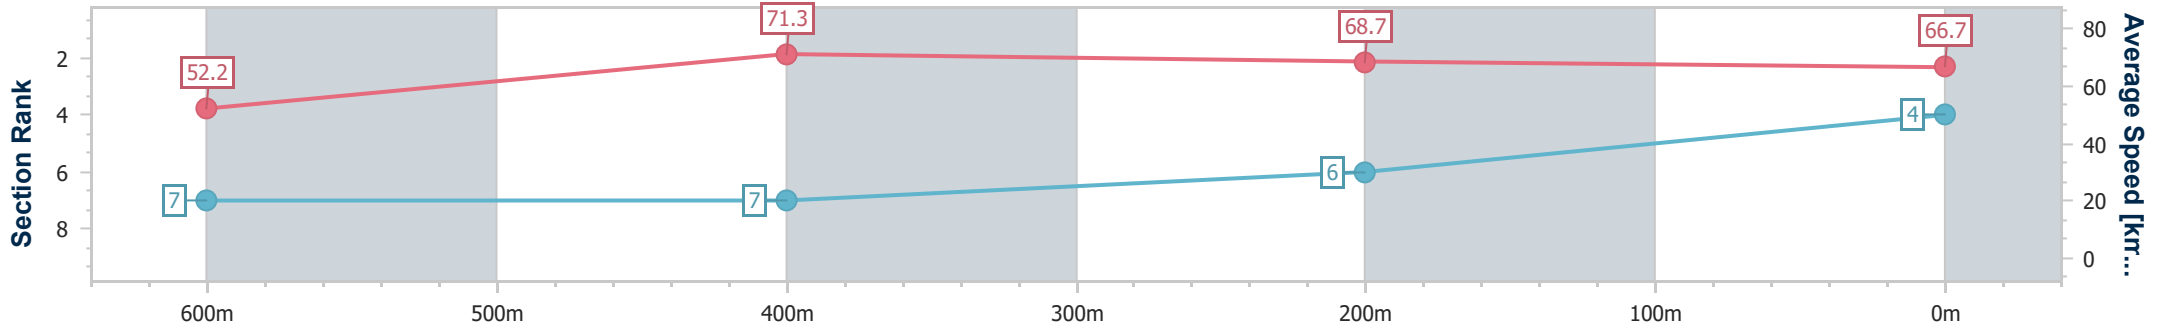

Horse/Jockey Name	Mr Galazi
Final Rank	4
Fastest Section Time (Section)	0:10.06 (600m)
Top Speed [km/h] (Section)	72.0 (600m)
Race State	Finished

Ipswich QLD Professional
Race 5: GREAT NORTHERN BENCHMARK 70 Handicap - 800m

29 January 2025 - 16:33

Track Rating: Good 4, Weather: Fine, Rail Position: True

Section	Overall	600m	400m	200m
Section Times	0:45.29 [4] (0:13.80)	0:31.49 [7] (0:10.06)	0:21.43 [7] (0:10.58)	0:10.85 [6] (0:10.85)
Average Speed [km/h]	52.2	71.3	68.7	66.7
Top Speed [km/h]	69.1	72.0	70.9	67.6
Avg. Dist. to Rail [m]	5.7	1.9	3.3	5.6
Avg. Stride Freq. [Hz]	2.4	2.5	2.5	2.4
Avg. Stride Length [m]	6.0	7.8	7.6	7.5

- [ ] Ranking at each section and finish
- -.-.- No data available at this section
- NA No data available