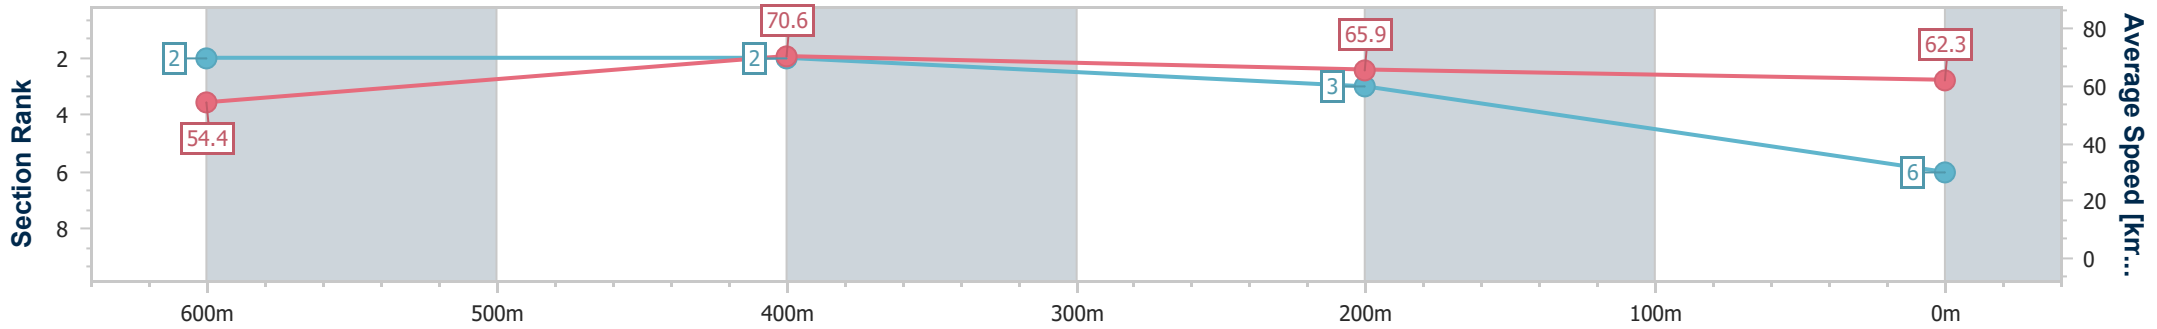

Horse/Jockey Name	Better Rush
Final Rank	6
Fastest Section Time (Section)	0:10.15 (600m)
Top Speed [km/h] (Section)	72.0 (600m)
Race State	Finished

Ipswich QLD Professional
Race 5: GREAT NORTHERN BENCHMARK 70 Handicap - 800m

29 January 2025 - 16:33

Track Rating: Good 4, Weather: Fine, Rail Position: True

Section	Overall	600m	400m	200m
Section Times	0:45.77 [6] (0:13.23)	0:32.54 [2] (0:10.15)	0:22.39 [2] (0:10.79)	0:11.60 [3] (0:11.60)
Average Speed [km/h]	54.4	70.6	65.9	62.3
Top Speed [km/h]	71.3	72.0	68.6	65.0
Avg. Dist. to Rail [m]	5.2	1.3	2.0	0.7
Avg. Stride Freq. [Hz]	2.6	2.7	2.6	2.5
Avg. Stride Length [m]	5.8	7.2	6.9	6.9

- [ ] Ranking at each section and finish
- -.-.- No data available at this section
- NA No data available