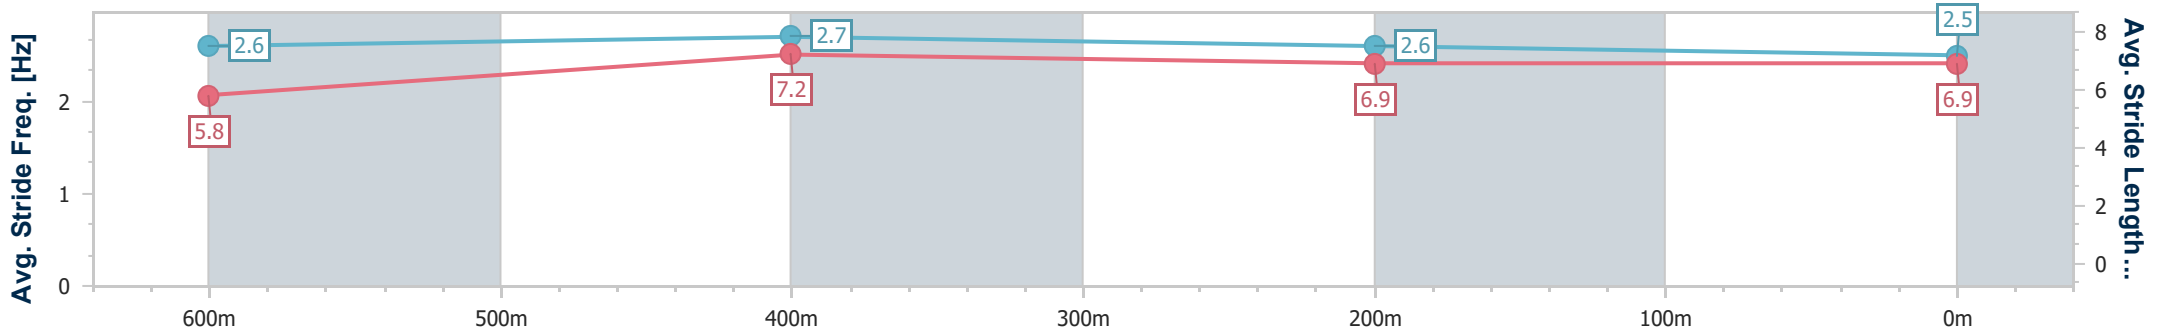

Horse/Jockey Name	Better Rush
Final Rank	6
Fastest Section Time (Section)	0:10.15 (600m)
Top Speed [km/h] (Section)	72.0 (600m)
Race State	Finished

Ipswich QLD Professional
Race 5: GREAT NORTHERN BENCHMARK 70 Handicap - 800m

29 January 2025 - 16:33

Track Rating: Good 4, Weather: Fine, Rail Position: True

Section	Overall	600m	400m	200m
Section Times	0:45.77 [6] (0:13.23)	0:32.54 [2] (0:10.15)	0:22.39 [2] (0:10.79)	0:11.60 [3] (0:11.60)
Average Speed [km/h]	54.4	70.6	65.9	62.3
Top Speed [km/h]	71.3	72.0	68.6	65.0
Avg. Dist. to Rail [m]	5.2	1.3	2.0	0.7
Avg. Stride Freq. [Hz]	2.6	2.7	2.6	2.5
Avg. Stride Length [m]	5.8	7.2	6.9	6.9

- [ ] Ranking at each section and finish
- -.-.- No data available at this section
- NA No data available