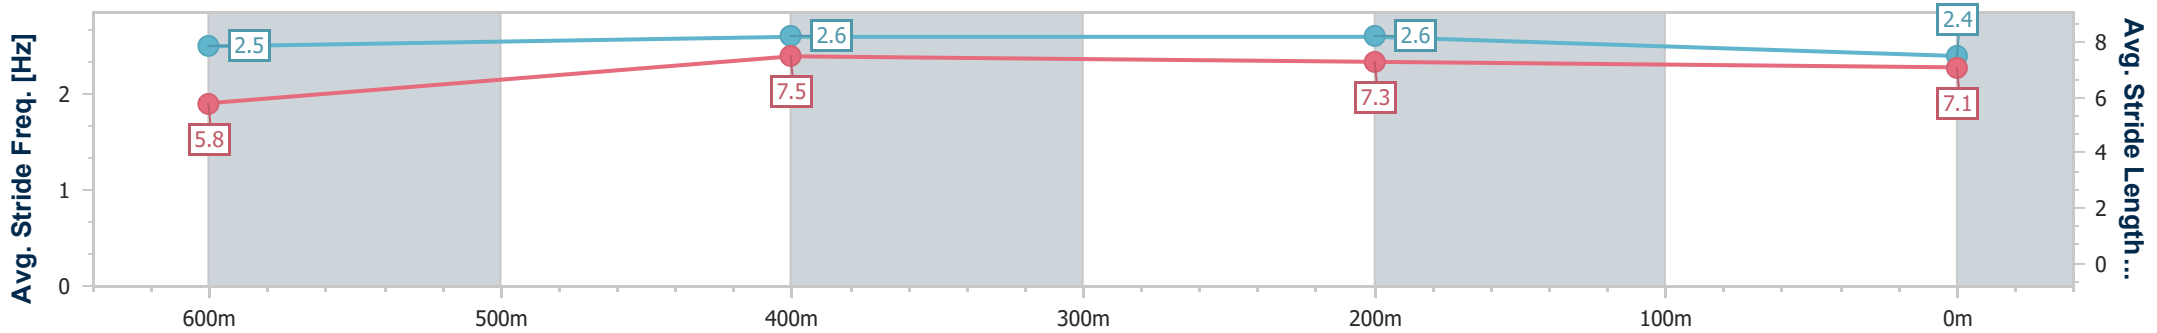

Horse/Jockey Name	Russian Pins
Final Rank	5
Fastest Section Time (Section)	0:10.11 (600m)
Top Speed [km/h] (Section)	72.7 (Overall)
Race State	Finished

Ipswich QLD Professional
Race 5: GREAT NORTHERN BENCHMARK 70 Handicap - 800m

29 January 2025 - 16:33

Track Rating: Good 4, Weather: Fine, Rail Position: True

Section	Overall	600m	400m	200m
Section Times	0:45.36 [5] (0:13.14)	0:32.22 [1] (0:10.11)	0:22.11 [1] (0:10.71)	0:11.40 [1] (0:11.40)
Average Speed [km/h]	54.7	71.2	67.5	63.4
Top Speed [km/h]	72.7	72.7	69.1	66.1
Avg. Dist. to Rail [m]	6.0	1.7	0.8	1.4
Avg. Stride Freq. [Hz]	2.5	2.6	2.6	2.4
Avg. Stride Length [m]	5.8	7.5	7.3	7.1

- [ ] Ranking at each section and finish
- -.-.- No data available at this section
- NA No data available