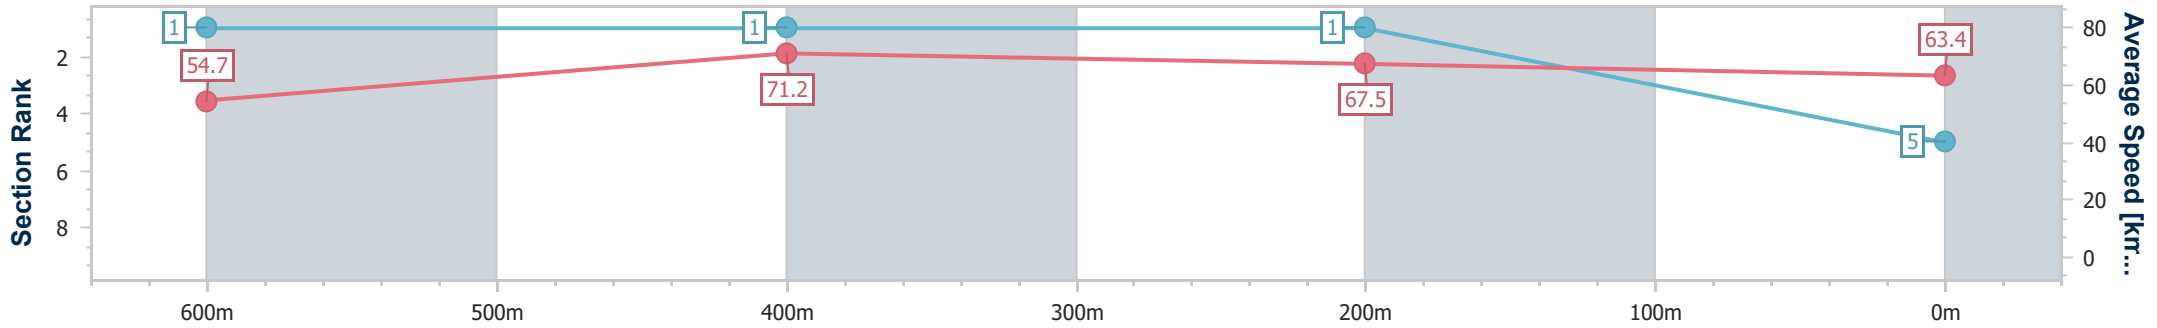

Horse/Jockey Name	Russian Pins
Final Rank	5
Fastest Section Time (Section)	0:10.11 (600m)
Top Speed [km/h] (Section)	72.7 (Overall)
Race State	Finished

Ipswich QLD Professional
Race 5: GREAT NORTHERN BENCHMARK 70 Handicap - 800m

29 January 2025 - 16:33

Track Rating: Good 4, Weather: Fine, Rail Position: True

Section	Overall	600m	400m	200m
Section Times	0:45.36 [5] (0:13.14)	0:32.22 [1] (0:10.11)	0:22.11 [1] (0:10.71)	0:11.40 [1] (0:11.40)
Average Speed [km/h]	54.7	71.2	67.5	63.4
Top Speed [km/h]	72.7	72.7	69.1	66.1
Avg. Dist. to Rail [m]	6.0	1.7	0.8	1.4
Avg. Stride Freq. [Hz]	2.5	2.6	2.6	2.4
Avg. Stride Length [m]	5.8	7.5	7.3	7.1

- [ ] Ranking at each section and finish
- -.-.- No data available at this section
- NA No data available