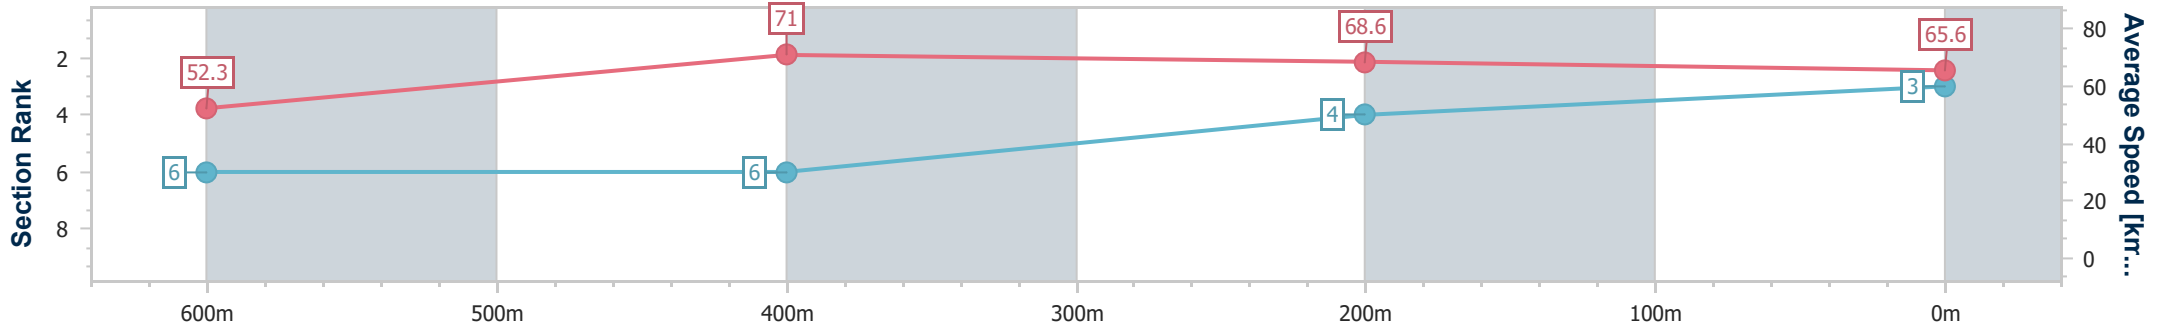

Horse/Jockey Name	Writtle
Final Rank	3
Fastest Section Time (Section)	0:10.06 (600m)
Top Speed [km/h] (Section)	72.4 (600m)
Race State	Finished

Ipswich QLD Professional
Race 5: GREAT NORTHERN BENCHMARK 70 Handicap - 800m

29 January 2025 - 16:33

Track Rating: Good 4, Weather: Fine, Rail Position: True

Section	Overall	600m	400m	200m
Section Times	0:45.29 [3] (0:13.77)	0:31.52 [6] (0:10.06)	0:21.46 [6] (0:10.45)	0:11.01 [4] (0:11.01)
Average Speed [km/h]	52.3	71.0	68.6	65.6
Top Speed [km/h]	71.4	72.4	69.6	68.0
Avg. Dist. to Rail [m]	4.5	2.0	1.2	1.8
Avg. Stride Freq. [Hz]	2.4	2.5	2.4	2.3
Avg. Stride Length [m]	5.9	7.4	7.7	7.7

- [ ] Ranking at each section and finish
- -.-.- No data available at this section
- NA No data available