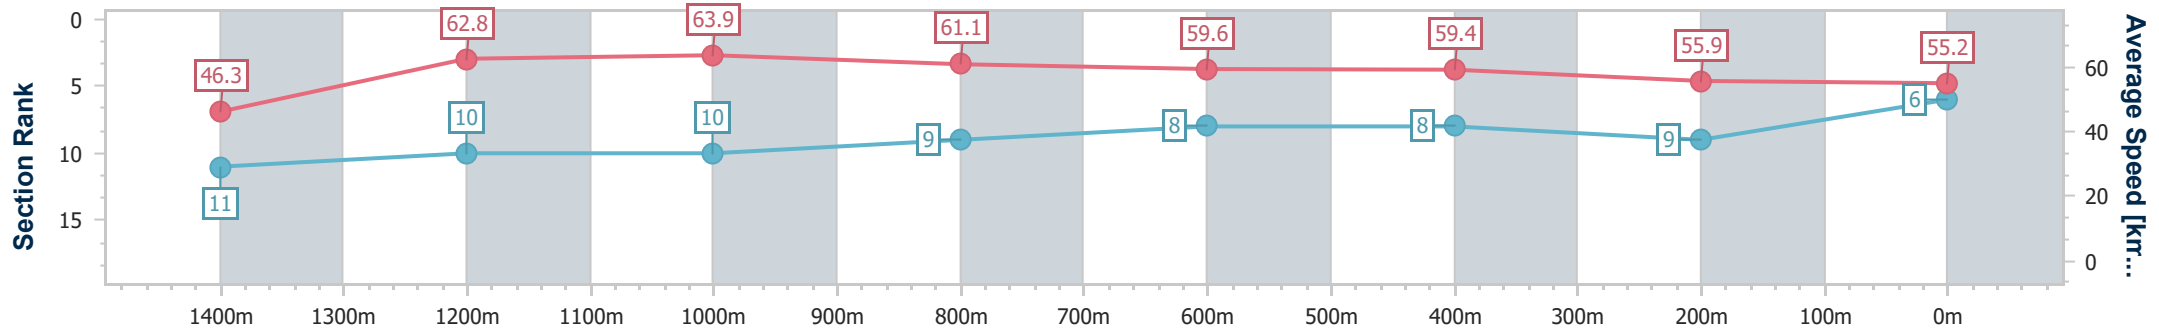

Horse/Jockey Name	Julieta
Final Rank	6
Fastest Section Time (Section)	0:10.89 (Overall)
Top Speed [km/h] (Section)	64.3 (1200m)
Race State	Finished

Aquis Park Gold Coast Poly QLD Professional
Race 6: QUEENSLAND JEWEL RACEDAY 8TH MARCH
BENCHMARK 58 Handicap - 1540m

01 February 2025 - 16:46

Track Rating: Synthetic, Weather: Fine, Rail Position: +0m Entire

Section	Overall	1400m	1200m	1000m	800m	600m	400m	200m
Section Times	1:35.85 [6] (0:10.89)	1:24.96 [11] (0:11.44)	1:13.52 [10] (0:11.29)	1:02.23 [10] (0:11.74)	0:50.49 [9] (0:12.14)	0:38.35 [8] (0:12.28)	0:26.07 [8] (0:12.94)	0:13.13 [9] (0:13.13)
Average Speed [km/h]	46.3	62.8	63.9	61.1	59.6	59.4	55.9	55.2
Top Speed [km/h]	62.5	63.6	64.3	63.9	61.3	61.4	58.0	55.4
Avg. Dist. to Rail [m]	3.0	0.5	0.3	0.5	0.8	2.0	4.5	8.2
Avg. Stride Freq. [Hz]	2.2	2.3	2.2	2.2	2.2	2.2	2.2	2.2
Avg. Stride Length [m]	5.9	7.6	7.9	7.8	7.5	7.4	7.1	7.0

- [ ] Ranking at each section and finish
- -.-.- No data available at this section
- NA No data available