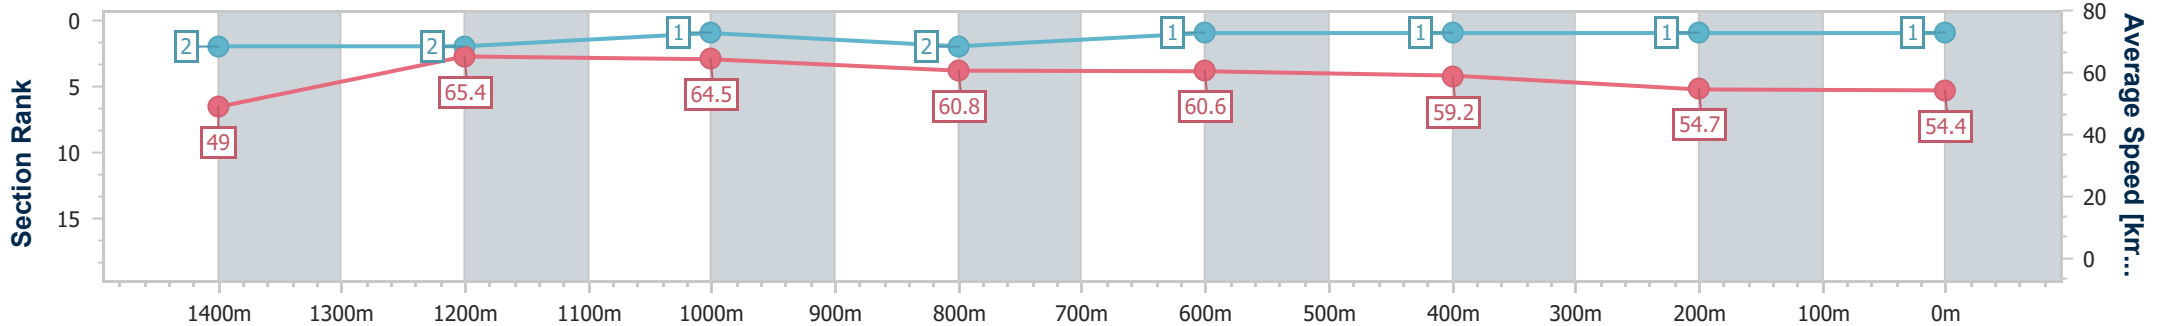

Horse/Jockey Name	Gregarious
Final Rank	1
Fastest Section Time (Section)	0:10.28 (Overall)
Top Speed [km/h] (Section)	66.1 (1400m)
Race State	Finished

Aquis Park Gold Coast Poly QLD Professional
Race 6: QUEENSLAND JEWEL RACEDAY 8TH MARCH
BENCHMARK 58 Handicap - 1540m

01 February 2025 - 16:46

Track Rating: Synthetic, Weather: Fine, Rail Position: +0m Entire

Section	Overall	1400m	1200m	1000m	800m	600m	400m	200m
Section Times	1:35.41 [1] (0:10.28)	1:25.13 [2] (0:11.32)	1:13.81 [2] (0:11.16)	1:02.65 [1] (0:11.87)	0:50.78 [2] (0:12.02)	0:38.76 [1] (0:12.22)	0:26.54 [1] (0:13.20)	0:13.34 [1] (0:13.34)
Average Speed [km/h]	49.0	65.4	64.5	60.8	60.6	59.2	54.7	54.4
Top Speed [km/h]	64.7	66.1	65.8	62.4	61.5	61.7	56.5	54.5
Avg. Dist. to Rail [m]	6.3	3.5	3.6	1.4	1.8	1.5	1.7	2.7
Avg. Stride Freq. [Hz]	2.2	2.6	2.5	2.4	2.4	2.4	2.3	2.3
Avg. Stride Length [m]	6.1	7.0	7.1	7.0	6.9	6.8	6.6	6.5

- [ ] Ranking at each section and finish
- -.-.- No data available at this section
- NA No data available