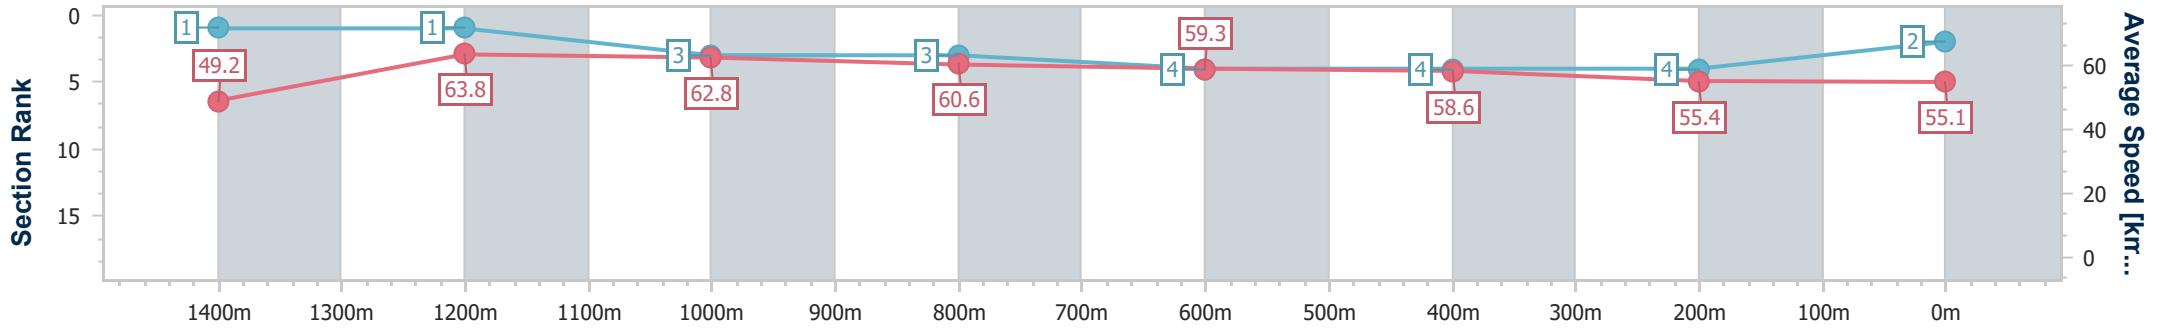

Horse/Jockey Name	Benedict Arnold
Final Rank	2
Fastest Section Time (Section)	0:10.27 (Overall)
Top Speed [km/h] (Section)	64.7 (1400m)
Race State	Finished

Aquis Park Gold Coast Poly QLD Professional
Race 6: QUEENSLAND JEWEL RACEDAY 8TH MARCH
BENCHMARK 58 Handicap - 1540m

01 February 2025 - 16:46

Track Rating: Synthetic, Weather: Fine, Rail Position: +0m Entire

Section	Overall	1400m	1200m	1000m	800m	600m	400m	200m
Section Times	1:35.49 [2] (0:10.27)	1:25.22 [1] (0:11.24)	1:13.98 [1] (0:11.43)	1:02.55 [3] (0:11.92)	0:50.63 [3] (0:12.13)	0:38.50 [4] (0:12.34)	0:26.16 [4] (0:13.04)	0:13.12 [4] (0:13.12)
Average Speed [km/h]	49.2	63.8	62.8	60.6	59.3	58.6	55.4	55.1
Top Speed [km/h]	64.7	64.7	64.0	61.5	60.8	60.9	56.7	55.3
Avg. Dist. to Rail [m]	2.5	0.6	0.3	0.2	0.4	0.5	1.8	3.6
Avg. Stride Freq. [Hz]	2.3	2.3	2.2	2.1	2.1	2.1	2.1	2.1
Avg. Stride Length [m]	6.0	7.7	7.8	7.9	7.7	7.7	7.3	7.2

- [ ] Ranking at each section and finish
- -.-.- No data available at this section
- NA No data available