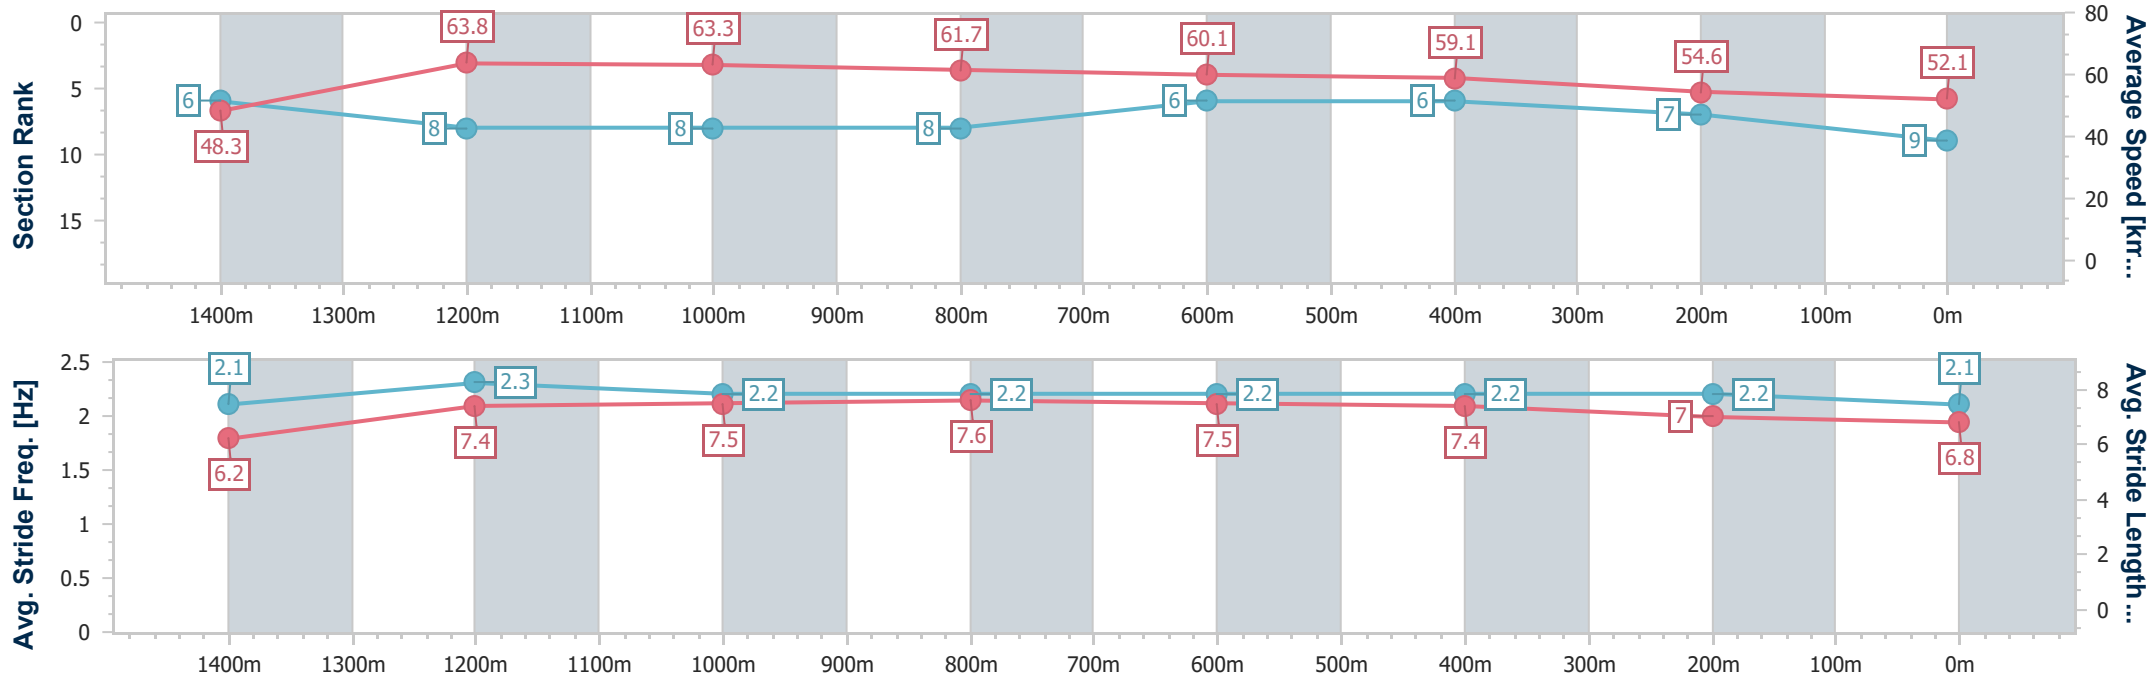

Horse/Jockey Name	Parchemin
Final Rank	9
Fastest Section Time (Section)	0:10.47 (Overall)
Top Speed [km/h] (Section)	65.6 (1200m)
Race State	Finished

Aquis Park Gold Coast Poly QLD Professional
Race 6: QUEENSLAND JEWEL RACEDAY 8TH MARCH
BENCHMARK 58 Handicap - 1540m

01 February 2025 - 16:46

Track Rating: Synthetic, Weather: Fine, Rail Position: +0m Entire

Section	Overall	1400m	1200m	1000m	800m	600m	400m	200m
Section Times	1:36.42 [9] (0:10.47)	1:25.95 [6] (0:11.61)	1:14.34 [8] (0:11.34)	1:03.00 [8] (0:11.79)	0:51.21 [8] (0:12.07)	0:39.14 [6] (0:12.25)	0:26.89 [6] (0:13.07)	0:13.82 [7] (0:13.82)
Average Speed [km/h]	48.3	63.8	63.3	61.7	60.1	59.1	54.6	52.1
Top Speed [km/h]	62.9	64.4	65.6	63.4	60.9	60.7	62.6	55.2
Avg. Dist. to Rail [m]	7.6	3.1	2.9	3.1	1.7	1.2	2.1	6.1
Avg. Stride Freq. [Hz]	2.1	2.3	2.2	2.2	2.2	2.2	2.2	2.1
Avg. Stride Length [m]	6.2	7.4	7.5	7.6	7.5	7.4	7.0	6.8

- [ ] Ranking at each section and finish
- -.-.-.- No data available at this section
- NA No data available