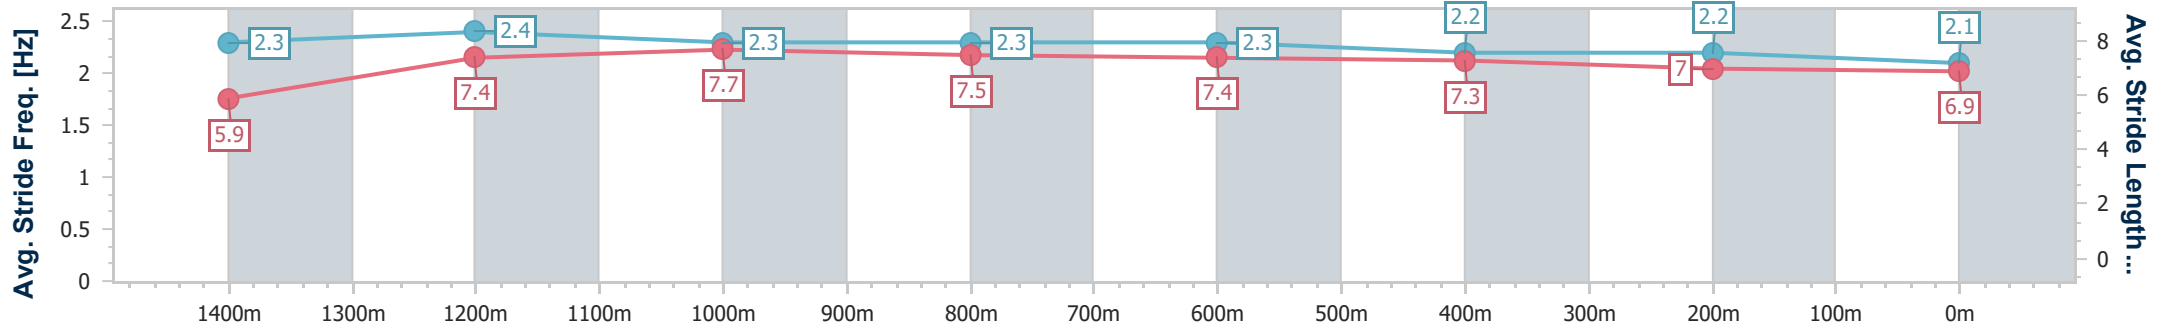

Horse/Jockey Name	Outwitted
Final Rank	4
Fastest Section Time (Section)	0:10.38 (Overall)
Top Speed [km/h] (Section)	65.9 (1200m)
Race State	Finished

Aquis Park Gold Coast Poly QLD Professional
Race 6: QUEENSLAND JEWEL RACEDAY 8TH MARCH
BENCHMARK 58 Handicap - 1540m

01 February 2025 - 16:46

Track Rating: Synthetic, Weather: Fine, Rail Position: +0m Entire

Section	Overall	1400m	1200m	1000m	800m	600m	400m	200m
Section Times	1:35.82 [4] (0:10.38)	1:25.44 [5] (0:11.48)	1:13.96 [5] (0:11.23)	1:02.73 [5] (0:11.77)	0:50.96 [4] (0:12.06)	0:38.90 [3] (0:12.29)	0:26.61 [3] (0:13.02)	0:13.59 [2] (0:13.59)
Average Speed [km/h]	48.7	64.7	64.0	61.7	60.4	58.8	55.6	53.4
Top Speed [km/h]	64.2	65.1	65.9	64.1	61.2	61.1	56.9	54.4
Avg. Dist. to Rail [m]	9.7	3.7	3.3	2.0	2.1	2.0	2.9	4.4
Avg. Stride Freq. [Hz]	2.3	2.4	2.3	2.3	2.3	2.2	2.2	2.1
Avg. Stride Length [m]	5.9	7.4	7.7	7.5	7.4	7.3	7.0	6.9

- [ ] Ranking at each section and finish
- -.-.- No data available at this section
- NA No data available