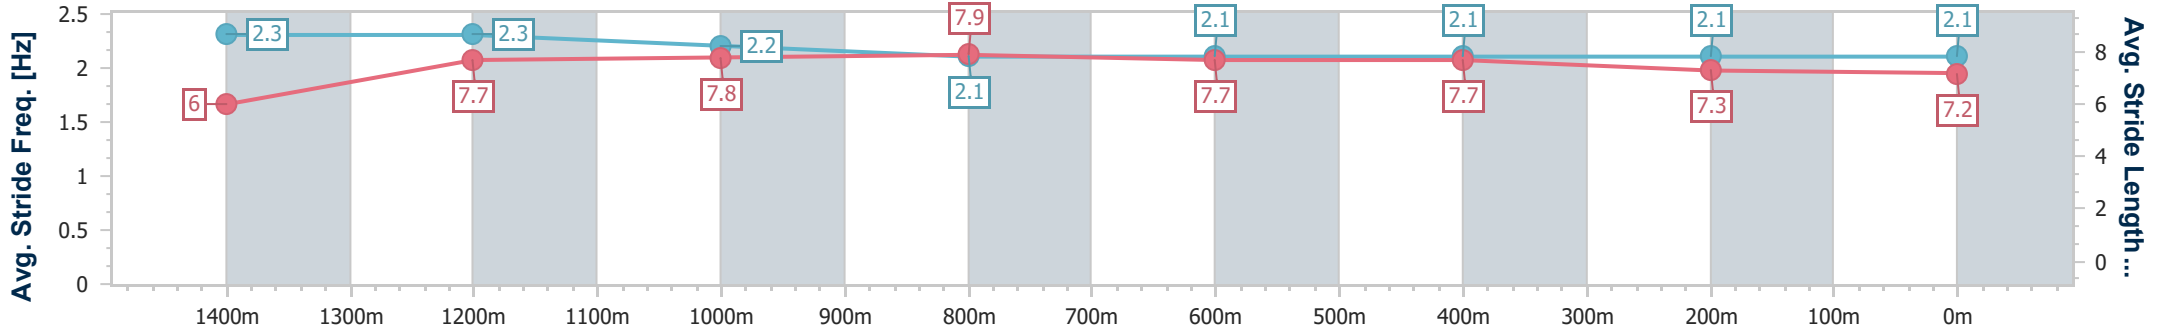

Horse/Jockey Name	Benedict Arnold
Final Rank	2
Fastest Section Time (Section)	0:10.27 (Overall)
Top Speed [km/h] (Section)	64.7 (1400m)
Race State	Finished

Aquis Park Gold Coast Poly QLD Professional
Race 6: QUEENSLAND JEWEL RACEDAY 8TH MARCH
BENCHMARK 58 Handicap - 1540m

01 February 2025 - 16:46

Track Rating: Synthetic, Weather: Fine, Rail Position: +0m Entire

Section	Overall	1400m	1200m	1000m	800m	600m	400m	200m
Section Times	1:35.49 [2] (0:10.27)	1:25.22 [1] (0:11.24)	1:13.98 [1] (0:11.43)	1:02.55 [3] (0:11.92)	0:50.63 [3] (0:12.13)	0:38.50 [4] (0:12.34)	0:26.16 [4] (0:13.04)	0:13.12 [4] (0:13.12)
Average Speed [km/h]	49.2	63.8	62.8	60.6	59.3	58.6	55.4	55.1
Top Speed [km/h]	64.7	64.7	64.0	61.5	60.8	60.9	56.7	55.3
Avg. Dist. to Rail [m]	2.5	0.6	0.3	0.2	0.4	0.5	1.8	3.6
Avg. Stride Freq. [Hz]	2.3	2.3	2.2	2.1	2.1	2.1	2.1	2.1
Avg. Stride Length [m]	6.0	7.7	7.8	7.9	7.7	7.7	7.3	7.2

- [ ] Ranking at each section and finish
- -.-.- No data available at this section
- NA No data available