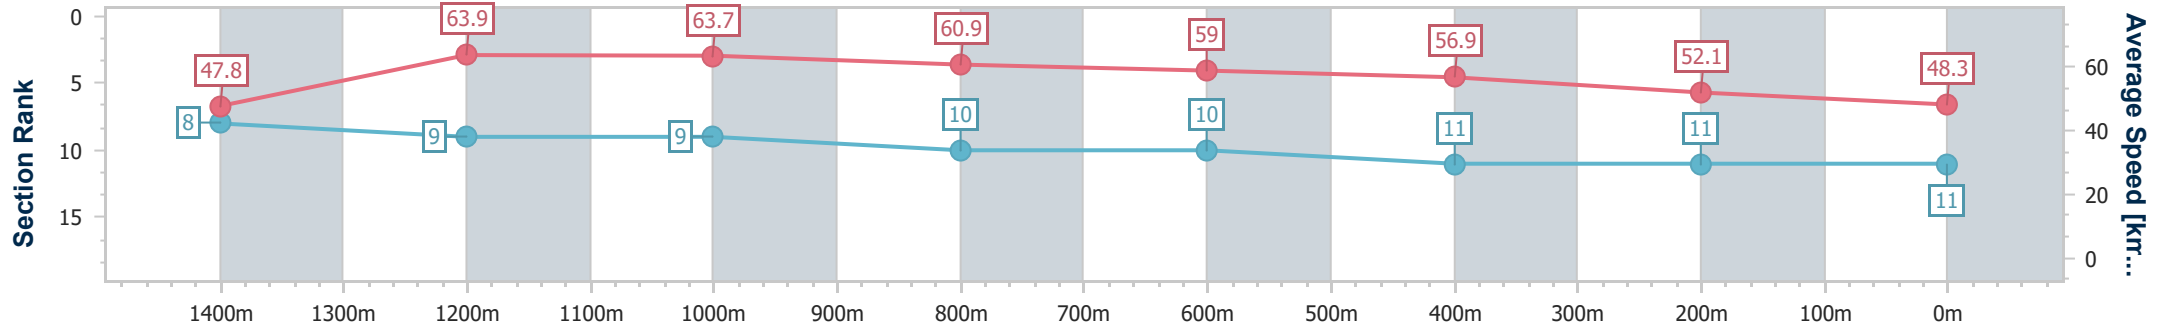

Horse/Jockey Name	Zasceed
Final Rank	11
Fastest Section Time (Section)	0:10.61 (Overall)
Top Speed [km/h] (Section)	65.1 (1400m)
Race State	Finished

Aquis Park Gold Coast Poly QLD Professional
Race 6: QUEENSLAND JEWEL RACEDAY 8TH MARCH
BENCHMARK 58 Handicap - 1540m

01 February 2025 - 16:46

Track Rating: Synthetic, Weather: Fine, Rail Position: +0m Entire

Section	Overall	1400m	1200m	1000m	800m	600m	400m	200m
Section Times	1:39.32 [11] (0:10.61)	1:28.71 [8] (0:11.58)	1:17.13 [9] (0:11.30)	1:05.83 [9] (0:11.91)	0:53.92 [10] (0:12.43)	0:41.49 [10] (0:12.67)	0:28.82 [11] (0:13.81)	0:15.01 [11] (0:15.01)
Average Speed [km/h]	47.8	63.9	63.7	60.9	59.0	56.9	52.1	48.3
Top Speed [km/h]	62.9	65.1	65.1	62.5	59.5	59.0	54.5	49.8
Avg. Dist. to Rail [m]	10.1	3.1	3.2	3.2	3.0	1.0	0.6	0.6
Avg. Stride Freq. [Hz]	2.2	2.3	2.3	2.3	2.2	2.2	2.2	2.1
Avg. Stride Length [m]	6.0	7.6	7.6	7.5	7.4	7.2	6.7	6.5

- [ ] Ranking at each section and finish
- -.-.- No data available at this section
- NA No data available