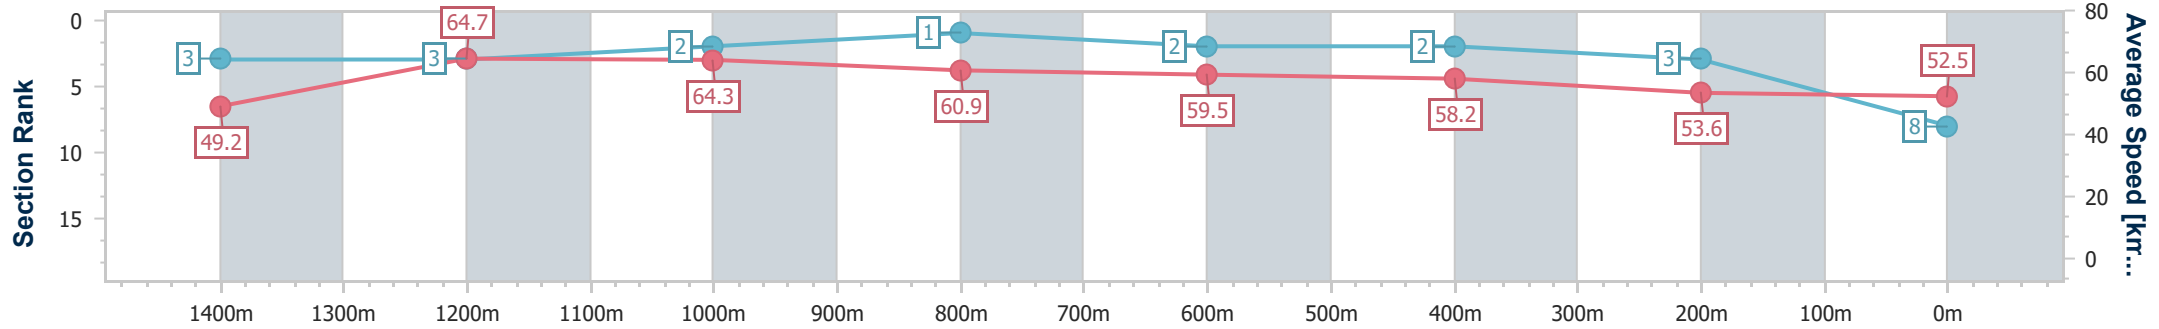

Horse/Jockey Name	Aima Sun
Final Rank	8
Fastest Section Time (Section)	0:10.28 (Overall)
Top Speed [km/h] (Section)	65.6 (1400m)
Race State	Finished

Aquis Park Gold Coast Poly QLD Professional
Race 6: QUEENSLAND JEWEL RACEDAY 8TH MARCH
BENCHMARK 58 Handicap - 1540m

01 February 2025 - 16:46

Track Rating: Synthetic, Weather: Fine, Rail Position: +0m Entire

Section	Overall	1400m	1200m	1000m	800m	600m	400m	200m
Section Times	1:36.02 [8] (0:10.28)	1:25.74 [3] (0:11.35)	1:14.39 [3] (0:11.18)	1:03.21 [2] (0:11.79)	0:51.42 [1] (0:12.05)	0:39.37 [2] (0:12.27)	0:27.10 [2] (0:13.38)	0:13.72 [3] (0:13.72)
Average Speed [km/h]	49.2	64.7	64.3	60.9	59.5	58.2	53.6	52.5
Top Speed [km/h]	65.3	65.6	65.5	62.7	61.1	60.9	55.2	53.5
Avg. Dist. to Rail [m]	5.3	2.4	2.2	0.7	1.0	1.5	1.8	1.3
Avg. Stride Freq. [Hz]	2.3	2.5	2.4	2.4	2.4	2.4	2.3	2.3
Avg. Stride Length [m]	5.8	7.2	7.4	7.1	6.9	6.8	6.5	6.4

- [ ] Ranking at each section and finish
- -.-.- No data available at this section
- NA No data available