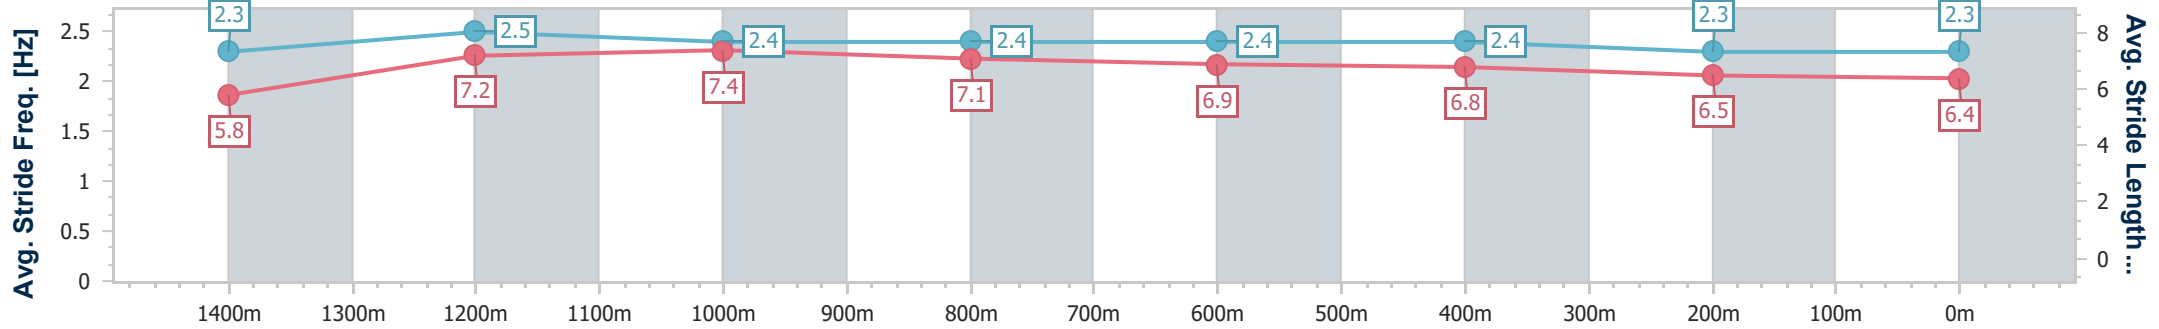

Horse/Jockey Name	Aima Sun
Final Rank	8
Fastest Section Time (Section)	0:10.28 (Overall)
Top Speed [km/h] (Section)	65.6 (1400m)
Race State	Finished

Aquis Park Gold Coast Poly QLD Professional
Race 6: QUEENSLAND JEWEL RACEDAY 8TH MARCH
BENCHMARK 58 Handicap - 1540m

01 February 2025 - 16:46

Track Rating: Synthetic, Weather: Fine, Rail Position: +0m Entire

Section	Overall	1400m	1200m	1000m	800m	600m	400m	200m
Section Times	1:36.02 [8] (0:10.28)	1:25.74 [3] (0:11.35)	1:14.39 [3] (0:11.18)	1:03.21 [2] (0:11.79)	0:51.42 [1] (0:12.05)	0:39.37 [2] (0:12.27)	0:27.10 [2] (0:13.38)	0:13.72 [3] (0:13.72)
Average Speed [km/h]	49.2	64.7	64.3	60.9	59.5	58.2	53.6	52.5
Top Speed [km/h]	65.3	65.6	65.5	62.7	61.1	60.9	55.2	53.5
Avg. Dist. to Rail [m]	5.3	2.4	2.2	0.7	1.0	1.5	1.8	1.3
Avg. Stride Freq. [Hz]	2.3	2.5	2.4	2.4	2.4	2.4	2.3	2.3
Avg. Stride Length [m]	5.8	7.2	7.4	7.1	6.9	6.8	6.5	6.4

- [ ] Ranking at each section and finish
- -.-.- No data available at this section
- NA No data available