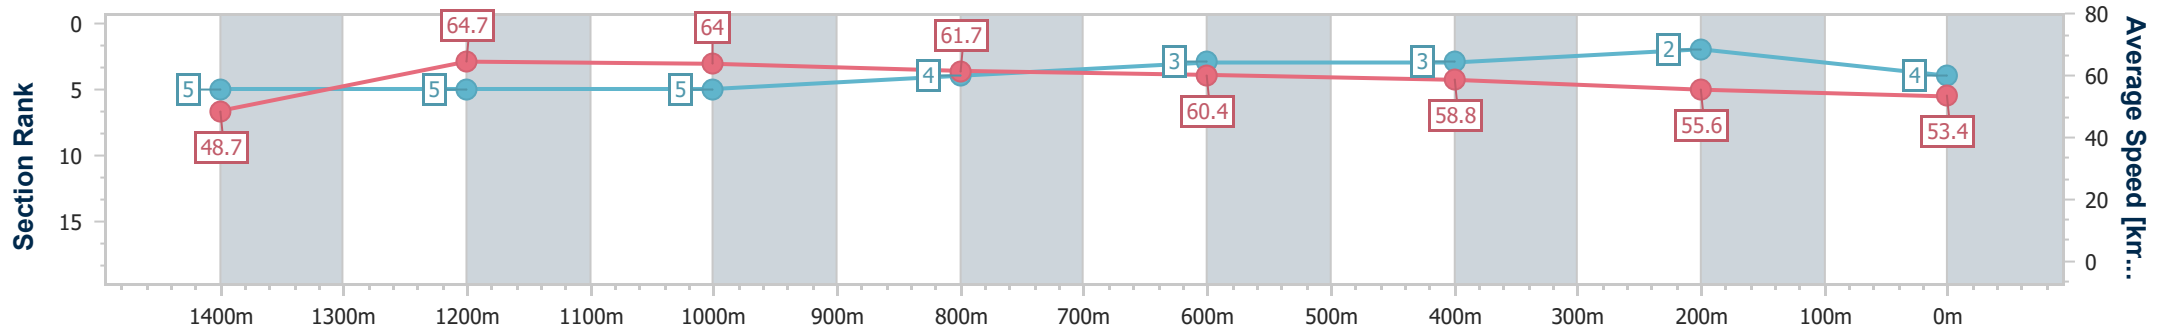

Horse/Jockey Name	Outwitted
Final Rank	4
Fastest Section Time (Section)	0:10.38 (Overall)
Top Speed [km/h] (Section)	65.9 (1200m)
Race State	Finished

Aquis Park Gold Coast Poly QLD Professional
Race 6: QUEENSLAND JEWEL RACEDAY 8TH MARCH
BENCHMARK 58 Handicap - 1540m

01 February 2025 - 16:46

Track Rating: Synthetic, Weather: Fine, Rail Position: +0m Entire

Section	Overall	1400m	1200m	1000m	800m	600m	400m	200m
Section Times	1:35.82 [4] (0:10.38)	1:25.44 [5] (0:11.48)	1:13.96 [5] (0:11.23)	1:02.73 [5] (0:11.77)	0:50.96 [4] (0:12.06)	0:38.90 [3] (0:12.29)	0:26.61 [3] (0:13.02)	0:13.59 [2] (0:13.59)
Average Speed [km/h]	48.7	64.7	64.0	61.7	60.4	58.8	55.6	53.4
Top Speed [km/h]	64.2	65.1	65.9	64.1	61.2	61.1	56.9	54.4
Avg. Dist. to Rail [m]	9.7	3.7	3.3	2.0	2.1	2.0	2.9	4.4
Avg. Stride Freq. [Hz]	2.3	2.4	2.3	2.3	2.3	2.2	2.2	2.1
Avg. Stride Length [m]	5.9	7.4	7.7	7.5	7.4	7.3	7.0	6.9

- [ ] Ranking at each section and finish
- -.-.- No data available at this section
- NA No data available