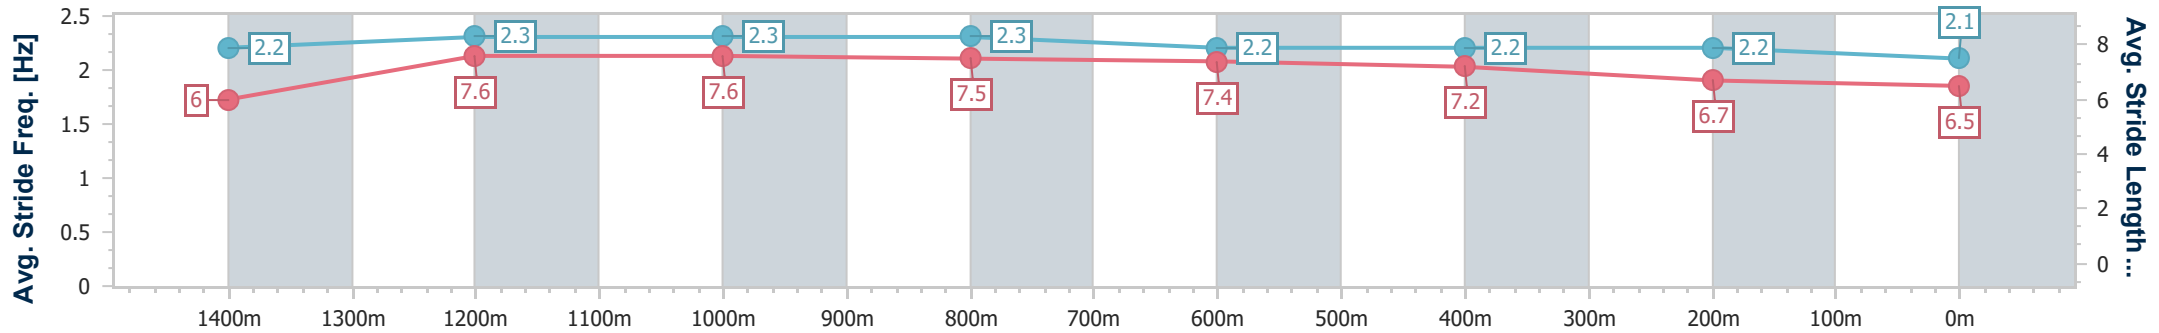

Horse/Jockey Name	Zasceed
Final Rank	11
Fastest Section Time (Section)	0:10.61 (Overall)
Top Speed [km/h] (Section)	65.1 (1400m)
Race State	Finished

Aquis Park Gold Coast Poly QLD Professional
Race 6: QUEENSLAND JEWEL RACEDAY 8TH MARCH
BENCHMARK 58 Handicap - 1540m

01 February 2025 - 16:46

Track Rating: Synthetic, Weather: Fine, Rail Position: +0m Entire

Section	Overall	1400m	1200m	1000m	800m	600m	400m	200m
Section Times	1:39.32 [11] (0:10.61)	1:28.71 [8] (0:11.58)	1:17.13 [9] (0:11.30)	1:05.83 [9] (0:11.91)	0:53.92 [10] (0:12.43)	0:41.49 [10] (0:12.67)	0:28.82 [11] (0:13.81)	0:15.01 [11] (0:15.01)
Average Speed [km/h]	47.8	63.9	63.7	60.9	59.0	56.9	52.1	48.3
Top Speed [km/h]	62.9	65.1	65.1	62.5	59.5	59.0	54.5	49.8
Avg. Dist. to Rail [m]	10.1	3.1	3.2	3.2	3.0	1.0	0.6	0.6
Avg. Stride Freq. [Hz]	2.2	2.3	2.3	2.3	2.2	2.2	2.2	2.1
Avg. Stride Length [m]	6.0	7.6	7.6	7.5	7.4	7.2	6.7	6.5

- [ ] Ranking at each section and finish
- -.-.- No data available at this section
- NA No data available