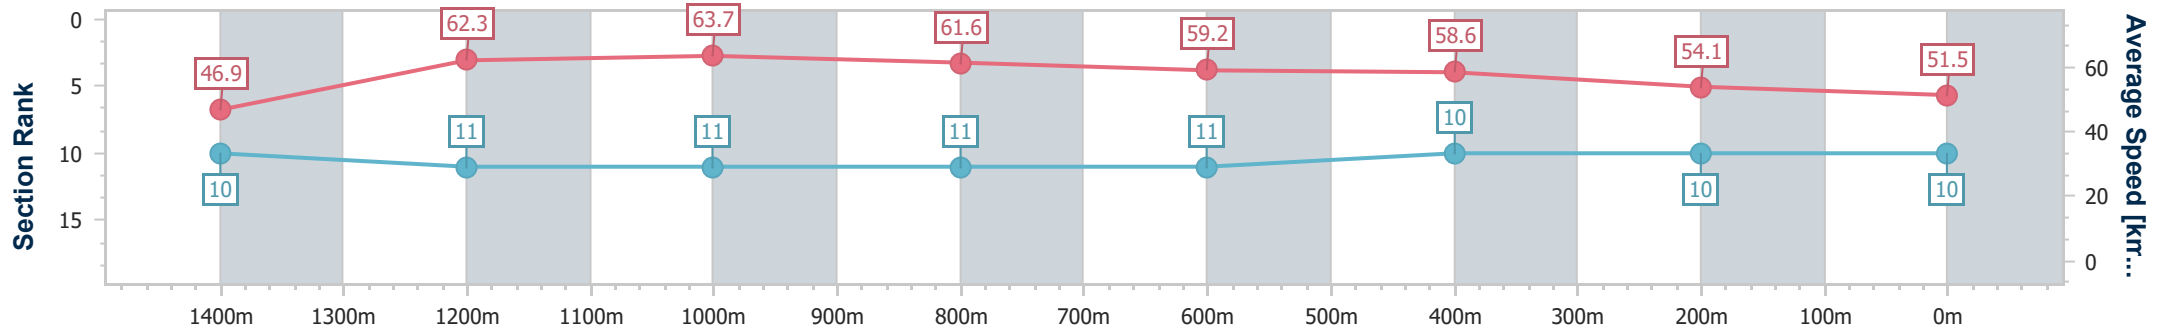

Horse/Jockey Name	Damiani
Final Rank	10
Fastest Section Time (Section)	0:10.76 (Overall)
Top Speed [km/h] (Section)	64.0 (1200m)
Race State	Finished

Aquis Park Gold Coast Poly QLD Professional
Race 6: QUEENSLAND JEWEL RACEDAY 8TH MARCH
BENCHMARK 58 Handicap - 1540m

01 February 2025 - 16:46

Track Rating: Synthetic, Weather: Fine, Rail Position: +0m Entire

Section	Overall	1400m	1200m	1000m	800m	600m	400m	200m
Section Times	1:37.84 [10] (0:10.76)	1:27.08 [10] (0:11.80)	1:15.28 [11] (0:11.34)	1:03.94 [11] (0:11.74)	0:52.20 [11] (0:12.35)	0:39.85 [11] (0:12.41)	0:27.44 [10] (0:13.36)	0:14.08 [10] (0:14.08)
Average Speed [km/h]	46.9	62.3	63.7	61.6	59.2	58.6	54.1	51.5
Top Speed [km/h]	61.3	62.9	64.0	63.0	61.1	61.3	56.4	53.3
Avg. Dist. to Rail [m]	8.3	2.7	3.4	2.4	2.9	2.5	2.6	4.6
Avg. Stride Freq. [Hz]	2.2	2.4	2.4	2.3	2.3	2.3	2.3	2.2
Avg. Stride Length [m]	5.9	7.2	7.5	7.4	7.1	7.0	6.6	6.5

- [ ] Ranking at each section and finish
- -.-.- No data available at this section
- NA No data available