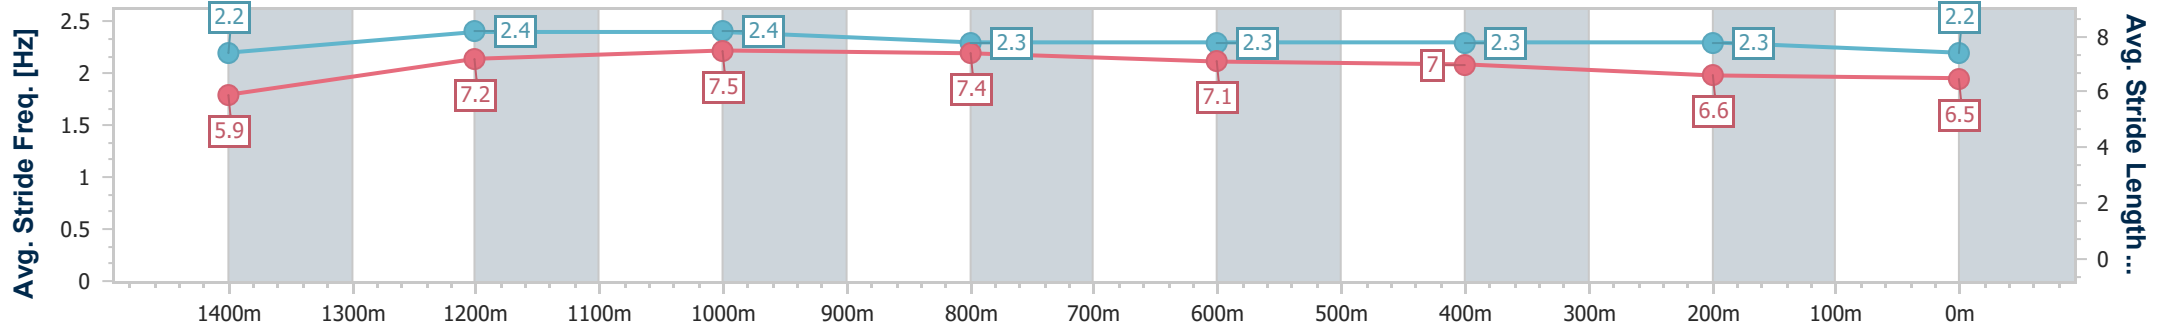

Horse/Jockey Name	Damiani
Final Rank	10
Fastest Section Time (Section)	0:10.76 (Overall)
Top Speed [km/h] (Section)	64.0 (1200m)
Race State	Finished

Aquis Park Gold Coast Poly QLD Professional
Race 6: QUEENSLAND JEWEL RACEDAY 8TH MARCH
BENCHMARK 58 Handicap - 1540m

01 February 2025 - 16:46

Track Rating: Synthetic, Weather: Fine, Rail Position: +0m Entire

Section	Overall	1400m	1200m	1000m	800m	600m	400m	200m
Section Times	1:37.84 [10] (0:10.76)	1:27.08 [10] (0:11.80)	1:15.28 [11] (0:11.34)	1:03.94 [11] (0:11.74)	0:52.20 [11] (0:12.35)	0:39.85 [11] (0:12.41)	0:27.44 [10] (0:13.36)	0:14.08 [10] (0:14.08)
Average Speed [km/h]	46.9	62.3	63.7	61.6	59.2	58.6	54.1	51.5
Top Speed [km/h]	61.3	62.9	64.0	63.0	61.1	61.3	56.4	53.3
Avg. Dist. to Rail [m]	8.3	2.7	3.4	2.4	2.9	2.5	2.6	4.6
Avg. Stride Freq. [Hz]	2.2	2.4	2.4	2.3	2.3	2.3	2.3	2.2
Avg. Stride Length [m]	5.9	7.2	7.5	7.4	7.1	7.0	6.6	6.5

- [ ] Ranking at each section and finish
- -.-.- No data available at this section
- NA No data available