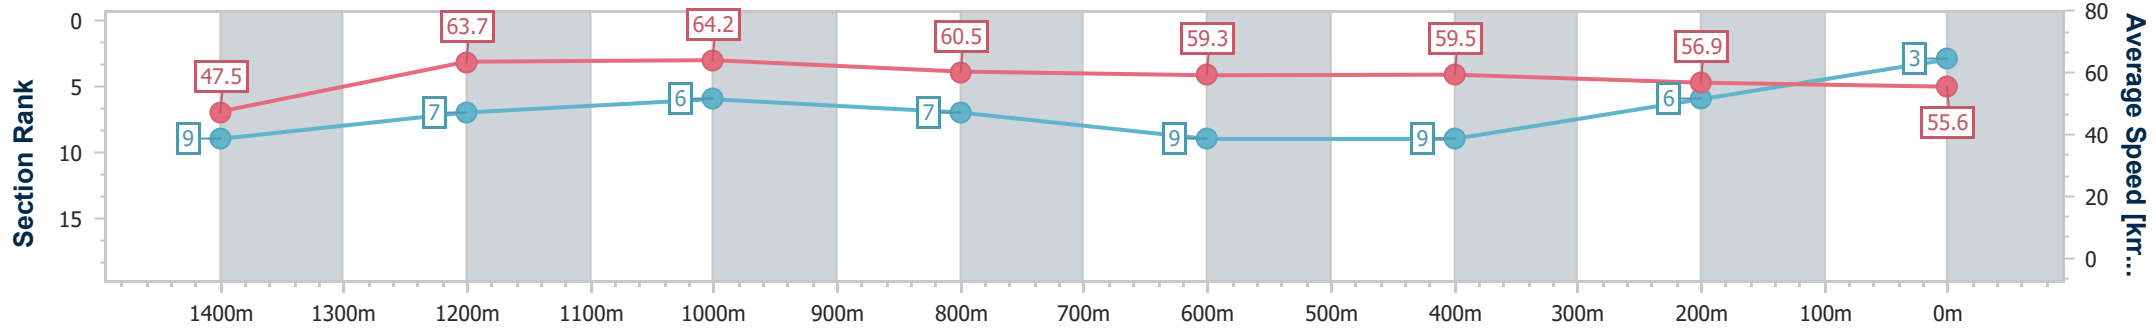

Horse/Jockey Name	Kozani
Final Rank	3
Fastest Section Time (Section)	0:10.68 (Overall)
Top Speed [km/h] (Section)	65.5 (1200m)
Race State	Finished

Aquis Park Gold Coast Poly QLD Professional
Race 6: QUEENSLAND JEWEL RACEDAY 8TH MARCH
BENCHMARK 58 Handicap - 1540m

01 February 2025 - 16:46

Track Rating: Synthetic, Weather: Fine, Rail Position: +0m Entire

Section	Overall	1400m	1200m	1000m	800m	600m	400m	200m
Section Times	1:35.60 [3] (0:10.68)	1:24.92 [9] (0:11.36)	1:13.56 [7] (0:11.22)	1:02.34 [6] (0:11.95)	0:50.39 [7] (0:12.30)	0:38.09 [9] (0:12.32)	0:25.77 [9] (0:12.73)	0:13.04 [6] (0:13.04)
Average Speed [km/h]	47.5	63.7	64.2	60.5	59.3	59.5	56.9	55.6
Top Speed [km/h]	65.4	65.5	65.5	62.8	60.6	61.1	58.4	56.5
Avg. Dist. to Rail [m]	5.9	1.0	1.1	1.7	2.1	3.3	5.4	5.5
Avg. Stride Freq. [Hz]	2.3	2.4	2.3	2.2	2.2	2.2	2.2	2.2
Avg. Stride Length [m]	5.8	7.4	7.6	7.6	7.4	7.5	7.2	7.1

- [ ] Ranking at each section and finish
- -.-.- No data available at this section
- NA No data available