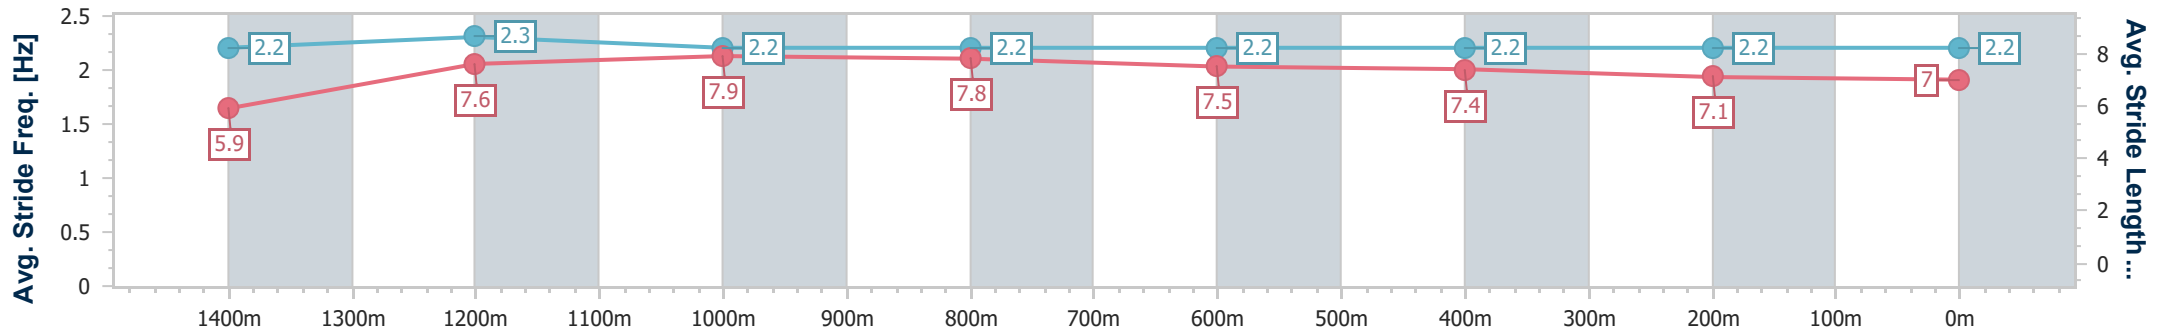

Horse/Jockey Name	Julieta
Final Rank	6
Fastest Section Time (Section)	0:10.89 (Overall)
Top Speed [km/h] (Section)	64.3 (1200m)
Race State	Finished

Aquis Park Gold Coast Poly QLD Professional
Race 6: QUEENSLAND JEWEL RACEDAY 8TH MARCH
BENCHMARK 58 Handicap - 1540m

01 February 2025 - 16:46

Track Rating: Synthetic, Weather: Fine, Rail Position: +0m Entire

Section	Overall	1400m	1200m	1000m	800m	600m	400m	200m
Section Times	1:35.85 [6] (0:10.89)	1:24.96 [11] (0:11.44)	1:13.52 [10] (0:11.29)	1:02.23 [10] (0:11.74)	0:50.49 [9] (0:12.14)	0:38.35 [8] (0:12.28)	0:26.07 [8] (0:12.94)	0:13.13 [9] (0:13.13)
Average Speed [km/h]	46.3	62.8	63.9	61.1	59.6	59.4	55.9	55.2
Top Speed [km/h]	62.5	63.6	64.3	63.9	61.3	61.4	58.0	55.4
Avg. Dist. to Rail [m]	3.0	0.5	0.3	0.5	0.8	2.0	4.5	8.2
Avg. Stride Freq. [Hz]	2.2	2.3	2.2	2.2	2.2	2.2	2.2	2.2
Avg. Stride Length [m]	5.9	7.6	7.9	7.8	7.5	7.4	7.1	7.0

- [ ] Ranking at each section and finish
- -.-.- No data available at this section
- NA No data available