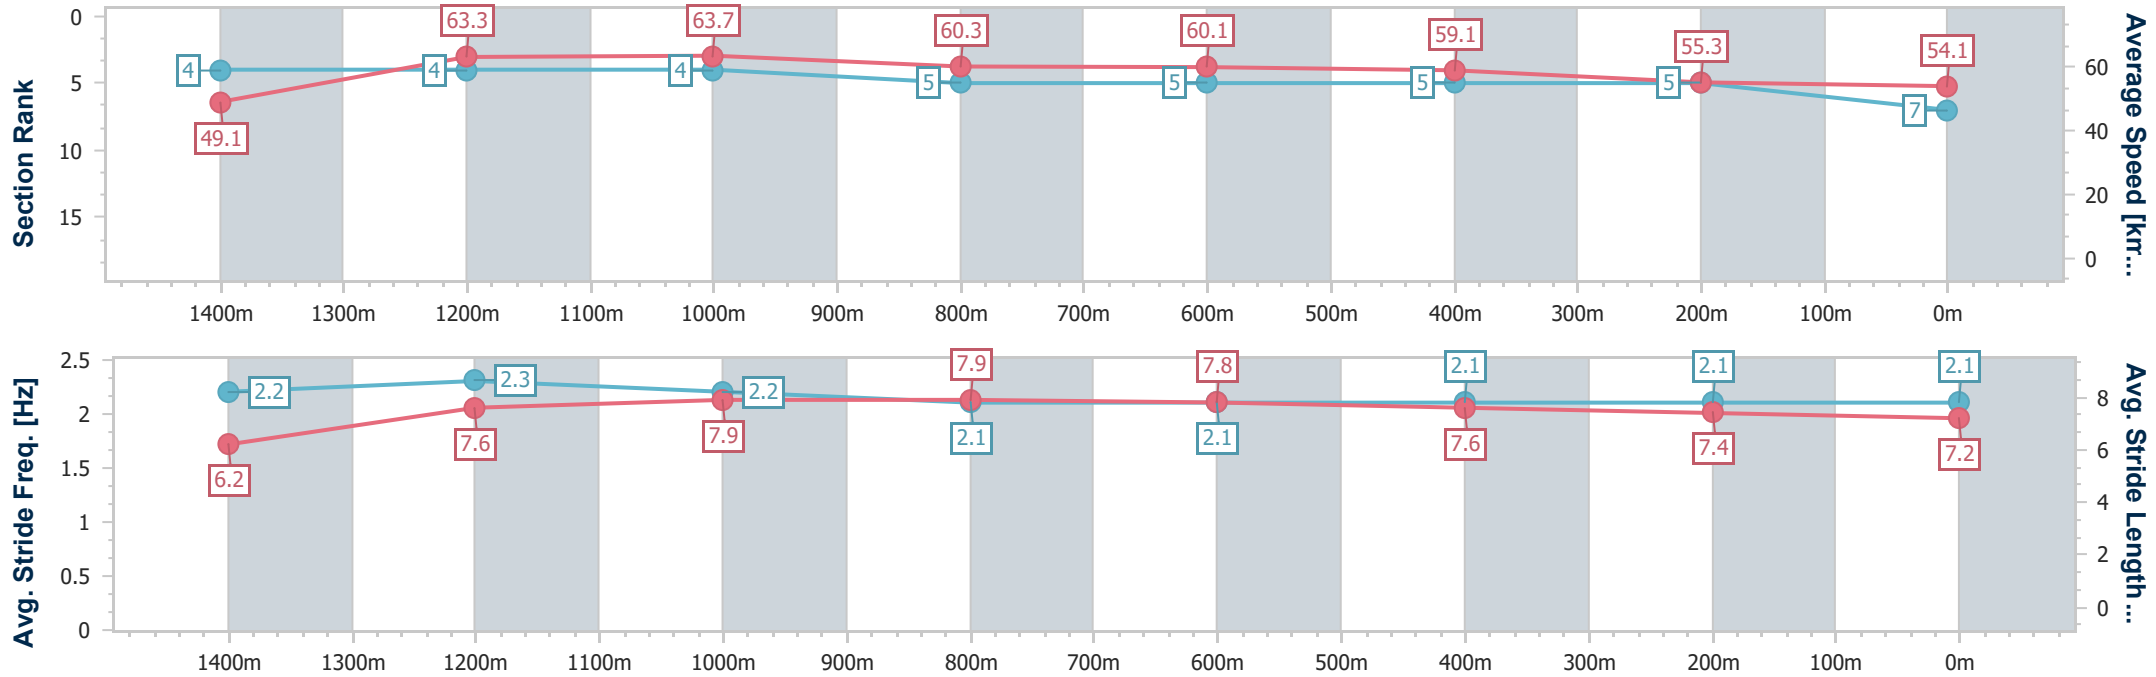

Section	Overall	1400m	1200m	1000m	800m	600m	400m	200m
Section Times	1:35.85 [6] (0:10.89)	1:24.96 [11] (0:11.44)	1:13.52 [10] (0:11.29)	1:02.23 [10] (0:11.74)	0:50.49 [9] (0:12.14)	0:38.35 [8] (0:12.28)	0:26.07 [8] (0:12.94)	0:13.13 [9] (0:13.13)
Average Speed [km/h]	46.3	62.8	63.9	61.1	59.6	59.4	55.9	55.2
Top Speed [km/h]	62.5	63.6	64.3	63.9	61.3	61.4	58.0	55.4
Avg. Dist. to Rail [m]	3.0	0.5	0.3	0.5	0.8	2.0	4.5	8.2
Avg. Stride Freq. [Hz]	2.2	2.3	2.2	2.2	2.2	2.2	2.2	2.2
Avg. Stride Length [m]	5.9	7.6	7.9	7.8	7.5	7.4	7.1	7.0

- [ ] Ranking at each section and finish
- .-.- No data available at this section
- NA No data available

Horse/Jockey Name	Minimal
Final Rank	7
Fastest Section Time (Section)	0:10.31 (Overall)
Top Speed [km/h] (Section)	65.0 (1400m)
Race State	Finished

Section	Overall	1400m	1200m	1000m	800m	600m	400m	200m
Section Times	1:35.88 [7] (0:10.31)	1:25.57 [4] (0:11.44)	1:14.13 [4] (0:11.33)	1:02.80 [4] (0:12.01)	0:50.79 [5] (0:12.08)	0:38.71 [5] (0:12.27)	0:26.44 [5] (0:13.06)	0:13.38 [5] (0:13.38)
Average Speed [km/h]	49.1	63.3	63.7	60.3	60.1	59.1	55.3	54.1
Top Speed [km/h]	64.9	65.0	64.9	62.3	61.0	61.7	56.9	55.3
Avg. Dist. to Rail [m]	4.1	1.3	2.6	2.2	1.4	1.9	3.0	5.2
Avg. Stride Freq. [Hz]	2.2	2.3	2.2	2.1	2.1	2.1	2.1	2.1
Avg. Stride Length [m]	6.2	7.6	7.9	7.9	7.8	7.6	7.4	7.2