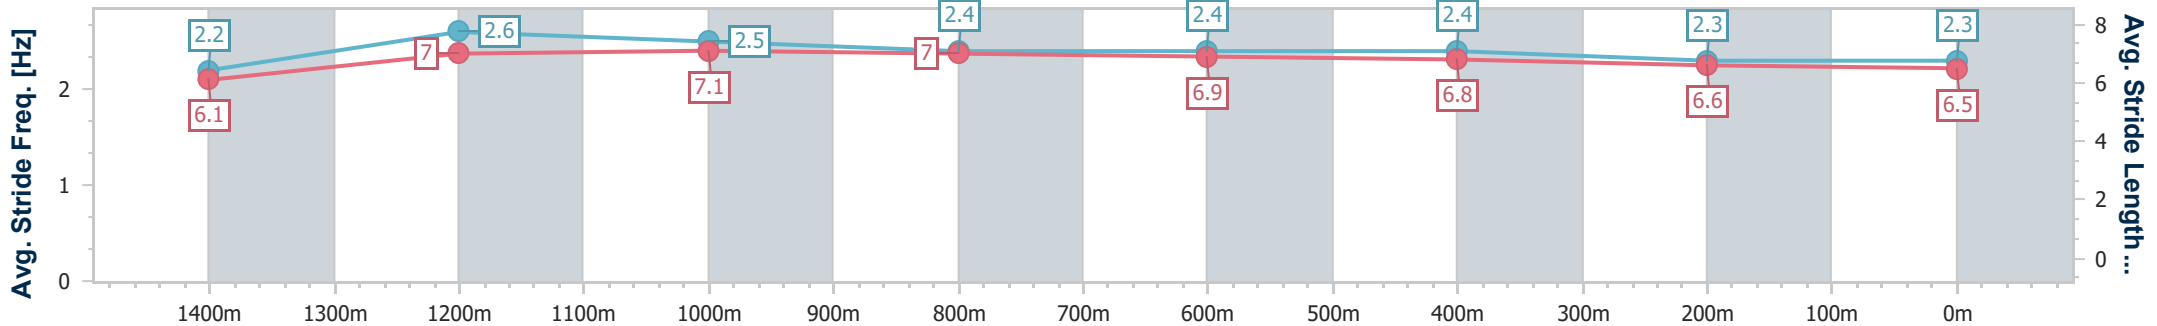

Horse/Jockey Name	Gregarious
Final Rank	1
Fastest Section Time (Section)	0:10.28 (Overall)
Top Speed [km/h] (Section)	66.1 (1400m)
Race State	Finished

Aquis Park Gold Coast Poly QLD Professional
Race 6: QUEENSLAND JEWEL RACEDAY 8TH MARCH
BENCHMARK 58 Handicap - 1540m

01 February 2025 - 16:46

Track Rating: Synthetic, Weather: Fine, Rail Position: +0m Entire

Section	Overall	1400m	1200m	1000m	800m	600m	400m	200m
Section Times	1:35.41 [1] (0:10.28)	1:25.13 [2] (0:11.32)	1:13.81 [2] (0:11.16)	1:02.65 [1] (0:11.87)	0:50.78 [2] (0:12.02)	0:38.76 [1] (0:12.22)	0:26.54 [1] (0:13.20)	0:13.34 [1] (0:13.34)
Average Speed [km/h]	49.0	65.4	64.5	60.8	60.6	59.2	54.7	54.4
Top Speed [km/h]	64.7	66.1	65.8	62.4	61.5	61.7	56.5	54.5
Avg. Dist. to Rail [m]	6.3	3.5	3.6	1.4	1.8	1.5	1.7	2.7
Avg. Stride Freq. [Hz]	2.2	2.6	2.5	2.4	2.4	2.4	2.3	2.3
Avg. Stride Length [m]	6.1	7.0	7.1	7.0	6.9	6.8	6.6	6.5

- [ ] Ranking at each section and finish
- -.-.- No data available at this section
- NA No data available