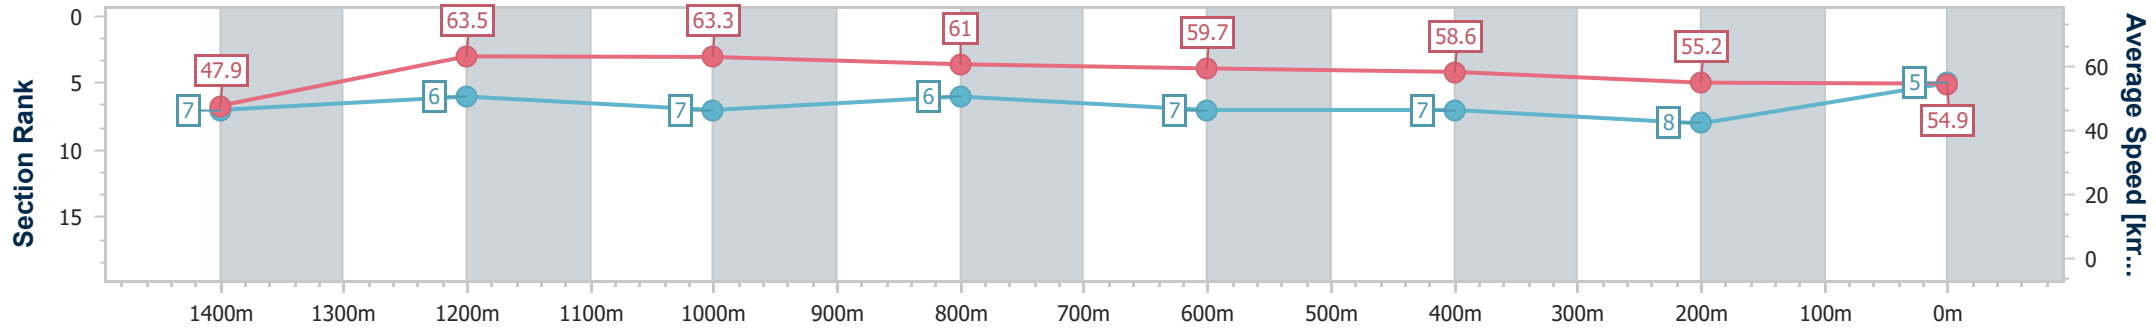

Horse/Jockey Name	The Wellian
Final Rank	5
Fastest Section Time (Section)	0:10.57 (Overall)
Top Speed [km/h] (Section)	64.9 (1400m)
Race State	Finished

Aquis Park Gold Coast Poly QLD Professional
Race 6: QUEENSLAND JEWEL RACEDAY 8TH MARCH
BENCHMARK 58 Handicap - 1540m

01 February 2025 - 16:46

Track Rating: Synthetic, Weather: Fine, Rail Position: +0m Entire

Section	Overall	1400m	1200m	1000m	800m	600m	400m	200m
Section Times	1:35.83 [5] (0:10.57)	1:25.26 [7] (0:11.37)	1:13.89 [6] (0:11.36)	1:02.53 [7] (0:11.88)	0:50.65 [6] (0:12.13)	0:38.52 [7] (0:12.30)	0:26.22 [7] (0:13.02)	0:13.20 [8] (0:13.20)
Average Speed [km/h]	47.9	63.5	63.3	61.0	59.7	58.6	55.2	54.9
Top Speed [km/h]	63.9	64.9	64.8	62.5	60.9	61.1	56.4	56.9
Avg. Dist. to Rail [m]	1.3	0.7	2.0	1.7	1.0	0.5	0.3	1.7
Avg. Stride Freq. [Hz]	2.2	2.4	2.4	2.3	2.3	2.3	2.2	2.2
Avg. Stride Length [m]	6.0	7.2	7.4	7.5	7.3	7.2	6.8	6.8

- [ ] Ranking at each section and finish
- -.-.- No data available at this section
- NA No data available