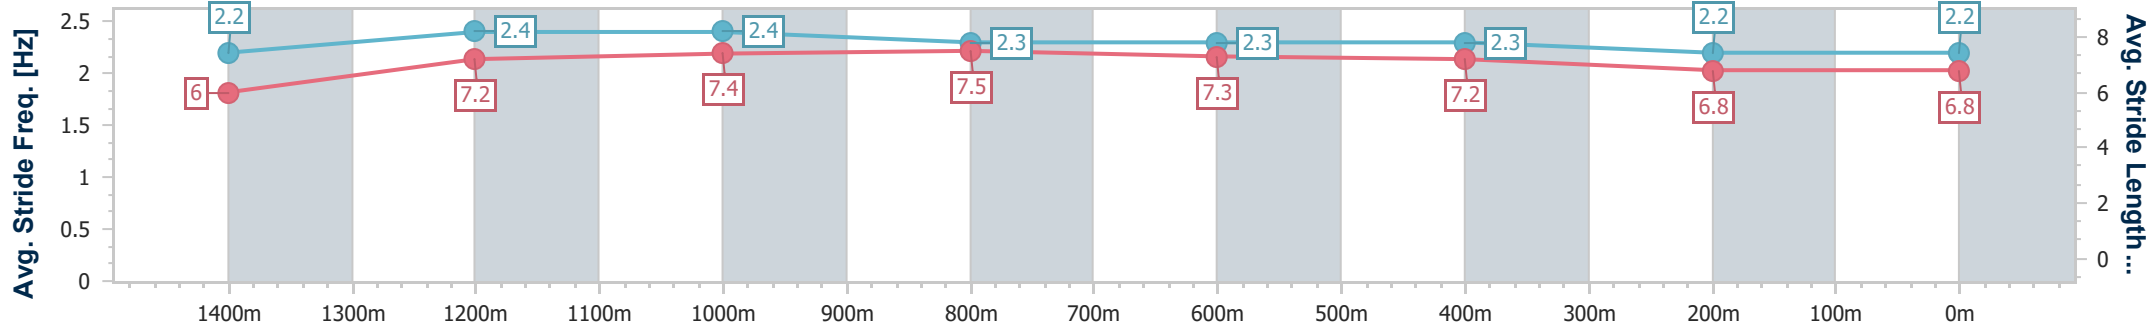

Horse/Jockey Name	The Wellian
Final Rank	5
Fastest Section Time (Section)	0:10.57 (Overall)
Top Speed [km/h] (Section)	64.9 (1400m)
Race State	Finished

Aquis Park Gold Coast Poly QLD Professional
Race 6: QUEENSLAND JEWEL RACEDAY 8TH MARCH
BENCHMARK 58 Handicap - 1540m

01 February 2025 - 16:46

Track Rating: Synthetic, Weather: Fine, Rail Position: +0m Entire

Section	Overall	1400m	1200m	1000m	800m	600m	400m	200m
Section Times	1:35.83 [5] (0:10.57)	1:25.26 [7] (0:11.37)	1:13.89 [6] (0:11.36)	1:02.53 [7] (0:11.88)	0:50.65 [6] (0:12.13)	0:38.52 [7] (0:12.30)	0:26.22 [7] (0:13.02)	0:13.20 [8] (0:13.20)
Average Speed [km/h]	47.9	63.5	63.3	61.0	59.7	58.6	55.2	54.9
Top Speed [km/h]	63.9	64.9	64.8	62.5	60.9	61.1	56.4	56.9
Avg. Dist. to Rail [m]	1.3	0.7	2.0	1.7	1.0	0.5	0.3	1.7
Avg. Stride Freq. [Hz]	2.2	2.4	2.4	2.3	2.3	2.3	2.2	2.2
Avg. Stride Length [m]	6.0	7.2	7.4	7.5	7.3	7.2	6.8	6.8

- [ ] Ranking at each section and finish
- -.-.- No data available at this section
- NA No data available