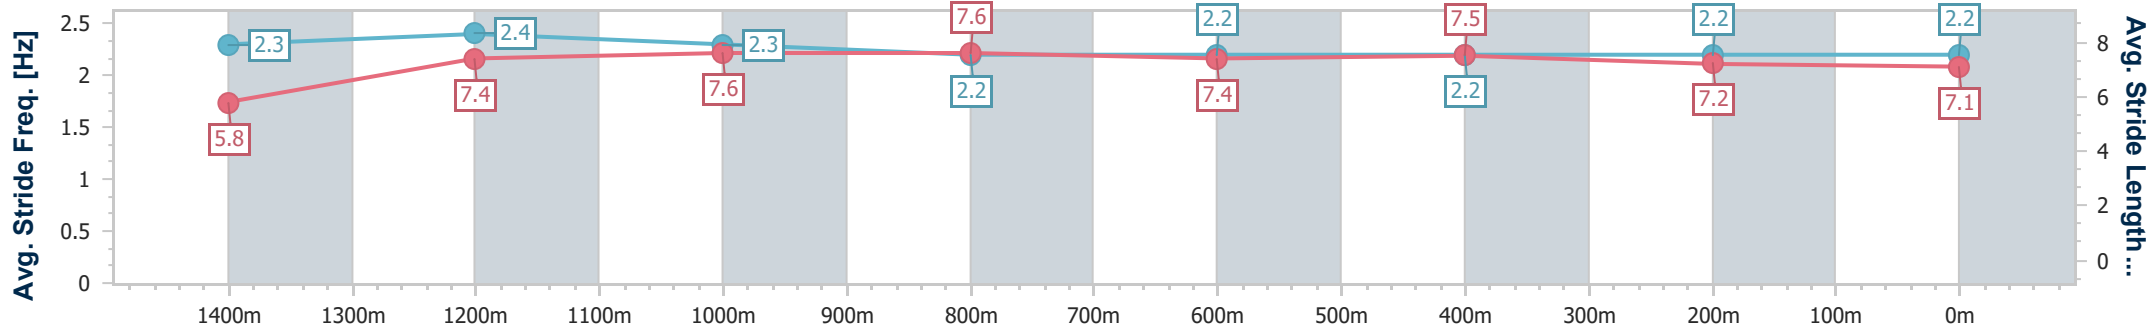

Section	Overall	1400m	1200m	1000m	800m	600m	400m	200m
Section Times	1:35.49 [2] (0:10.27)	1:25.22 [1] (0:11.24)	1:13.98 [1] (0:11.43)	1:02.55 [3] (0:11.92)	0:50.63 [3] (0:12.13)	0:38.50 [4] (0:12.34)	0:26.16 [4] (0:13.04)	0:13.12 [4] (0:13.12)
Average Speed [km/h]	49.2	63.8	62.8	60.6	59.3	58.6	55.4	55.1
Top Speed [km/h]	64.7	64.7	64.0	61.5	60.8	60.9	56.7	55.3
Avg. Dist. to Rail [m]	2.5	0.6	0.3	0.2	0.4	0.5	1.8	3.6
Avg. Stride Freq. [Hz]	2.3	2.3	2.2	2.1	2.1	2.1	2.1	2.1
Avg. Stride Length [m]	6.0	7.7	7.8	7.9	7.7	7.7	7.3	7.2

Section	Overall	1400m	1200m	1000m	800m	600m	400m	200m
Section Times	1:35.60 [3] (0:10.68)	1:24.92 [9] (0:11.36)	1:13.56 [7] (0:11.22)	1:02.34 [6] (0:11.95)	0:50.39 [7] (0:12.30)	0:38.09 [9] (0:12.32)	0:25.77 [9] (0:12.73)	0:13.04 [6] (0:13.04)
Average Speed [km/h]	47.5	63.7	64.2	60.5	59.3	59.5	56.9	55.6
Top Speed [km/h]	65.4	65.5	65.5	62.8	60.6	61.1	58.4	56.5
Avg. Dist. to Rail [m]	5.9	1.0	1.1	1.7	2.1	3.3	5.4	5.5
Avg. Stride Freq. [Hz]	2.3	2.4	2.3	2.2	2.2	2.2	2.2	2.2
Avg. Stride Length [m]	5.8	7.4	7.6	7.6	7.4	7.5	7.2	7.1