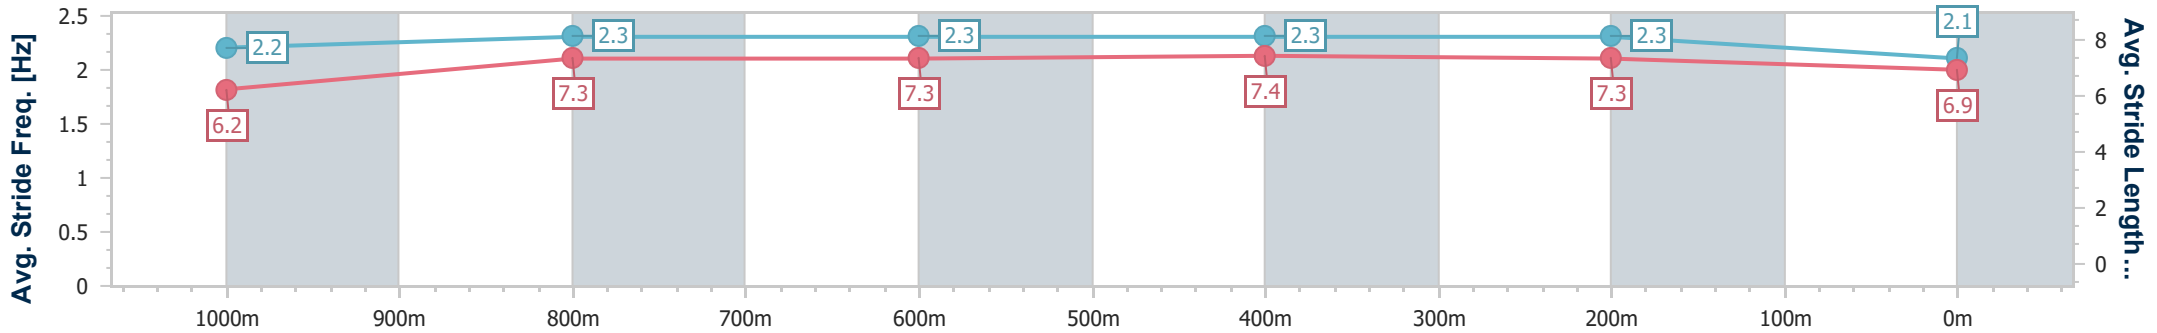

- [] Ranking at each section and finish
- .-.- No data available at this section
- NA No data available

Horse/Jockey Name	The Merchant
Final Rank	12
Fastest Section Time (Section)	0:11.68 (1000m)
Top Speed [km/h] (Section)	62.9 (Overall)
Race State	Finished

Sunshine Coast QLD Professional

Race 1: MAEVA HOSPITALITY Maiden Handicap - 1200m

02 February 2025 - 13:05

Track Rating: Good 4, Weather: Fine, Rail Position: +3m Entire

Section	Overall	1000m	800m	600m	400m	200m
Section Times	1:15.75 [12] (0:14.49)	1:01.26 [7] (0:11.68)	0:49.58 [6] (0:12.09)	0:37.49 [5] (0:11.82)	0:25.67 [7] (0:11.98)	0:13.69 [12] (0:13.69)
Average Speed [km/h]	49.8	62.2	60.0	61.5	60.0	52.7
Top Speed [km/h]	62.9	62.7	61.8	62.3	62.2	57.3
Avg. Dist. to Rail [m]	6.6	2.7	1.9	1.3	3.1	2.6
Avg. Stride Freq. [Hz]	2.2	2.3	2.3	2.3	2.3	2.1
Avg. Stride Length [m]	6.2	7.3	7.3	7.4	7.3	6.9

- [] Ranking at each section and finish
- .-.- No data available at this section
- NA No data available