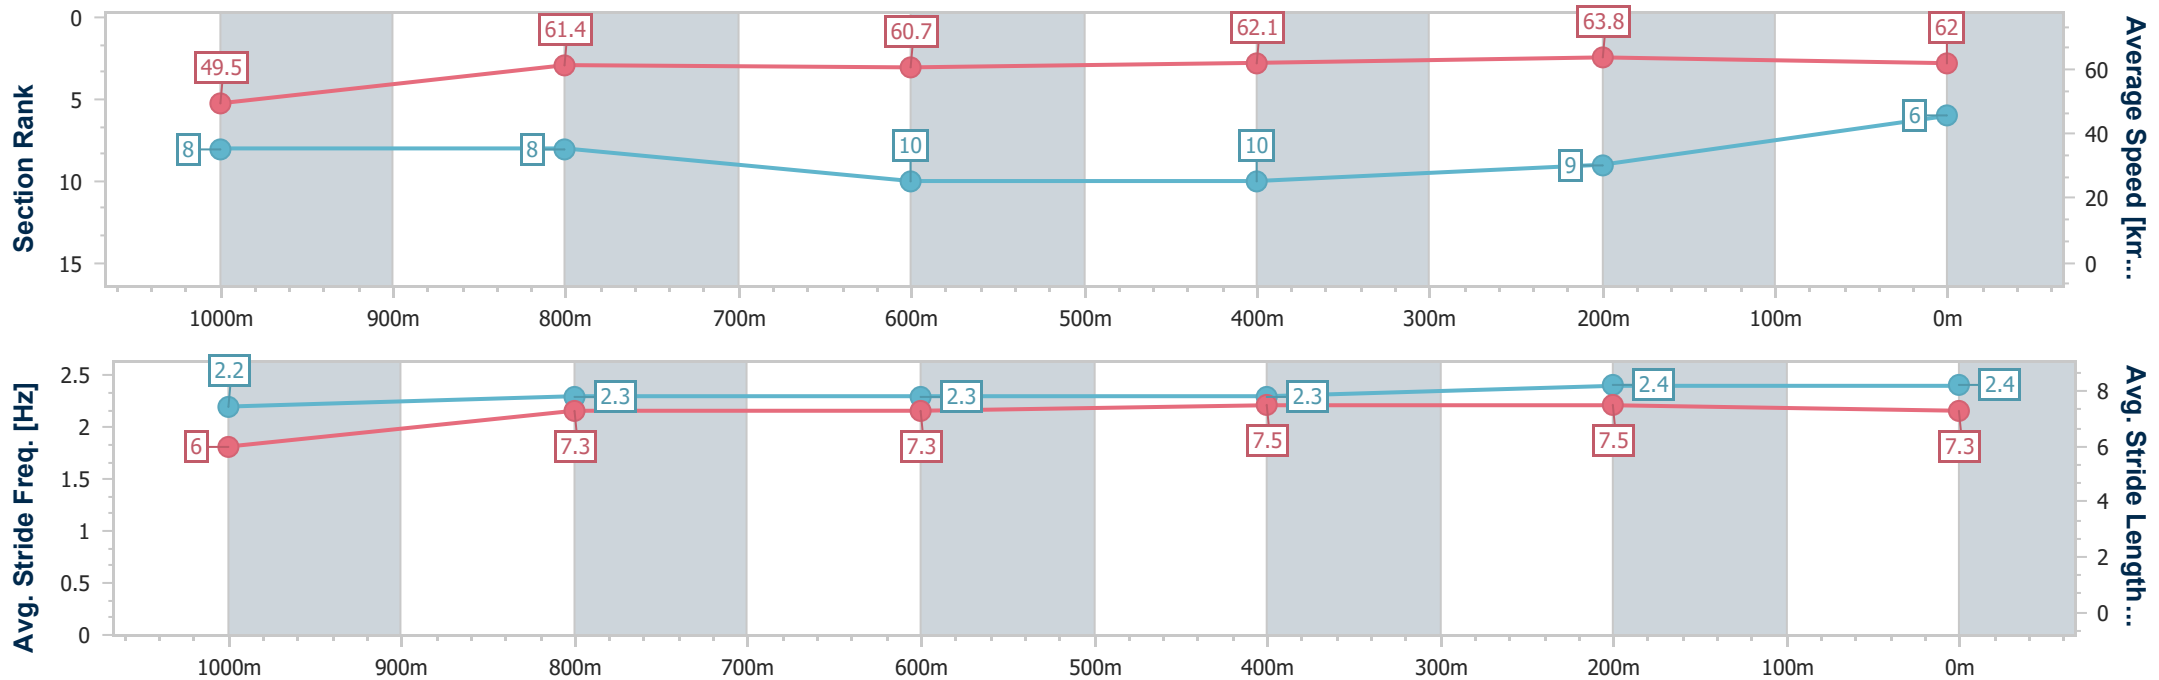

- [] Ranking at each section and finish
- .-.- No data available at this section
- NA No data available

Horse/Jockey Name	In Society
Final Rank	6
Fastest Section Time (Section)	0:11.30 (400m)
Top Speed [km/h] (Section)	64.1 (400m)
Race State	Finished

Sunshine Coast QLD Professional

Race 1: MAEVA HOSPITALITY Maiden Handicap - 1200m

02 February 2025 - 13:05

Track Rating: Good 4, Weather: Fine, Rail Position: +3m Entire

Section	Overall	1000m	800m	600m	400m	200m
Section Times	1:13.23 [6] (0:14.54)	0:58.69 [8] (0:11.86)	0:46.83 [8] (0:12.17)	0:34.66 [10] (0:11.75)	0:22.91 [10] (0:11.30)	0:11.61 [9] (0:11.61)
Average Speed [km/h]	49.5	61.4	60.7	62.1	63.8	62.0
Top Speed [km/h]	62.1	62.3	62.0	63.6	64.1	63.9
Avg. Dist. to Rail [m]	8.0	3.9	3.6	2.9	5.6	6.2
Avg. Stride Freq. [Hz]	2.2	2.3	2.3	2.3	2.4	2.4
Avg. Stride Length [m]	6.0	7.3	7.3	7.5	7.5	7.3