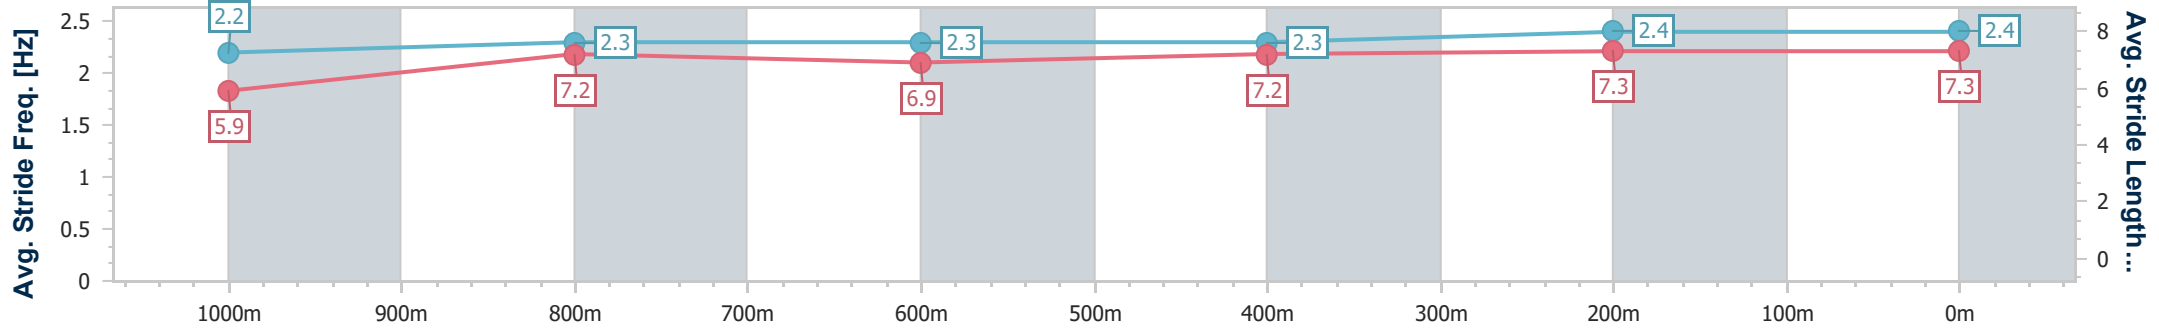

Sunshine Coast QLD Professional

Race 1: MAEVA HOSPITALITY Maiden Handicap - 1200m

02 February 2025 - 13:05

Track Rating: Good 4, Weather: Fine, Rail Position: +3m Entire

Section	Overall	1000m	800m	600m	400m	200m
Section Times	1:12.98 [4] (0:14.99)	0:57.99 [12] (0:11.87)	0:46.12 [12] (0:11.92)	0:34.20 [12] (0:11.76)	0:22.44 [12] (0:11.09)	0:11.35 [10] (0:11.35)
Average Speed [km/h]	47.9	61.5	61.7	62.2	64.7	63.5
Top Speed [km/h]	61.5	62.7	62.8	63.9	65.8	65.0
Avg. Dist. to Rail [m]	10.7	4.4	3.5	2.5	7.5	7.4
Avg. Stride Freq. [Hz]	2.2	2.3	2.3	2.3	2.4	2.4
Avg. Stride Length [m]	5.9	7.2	6.9	7.2	7.3	7.3