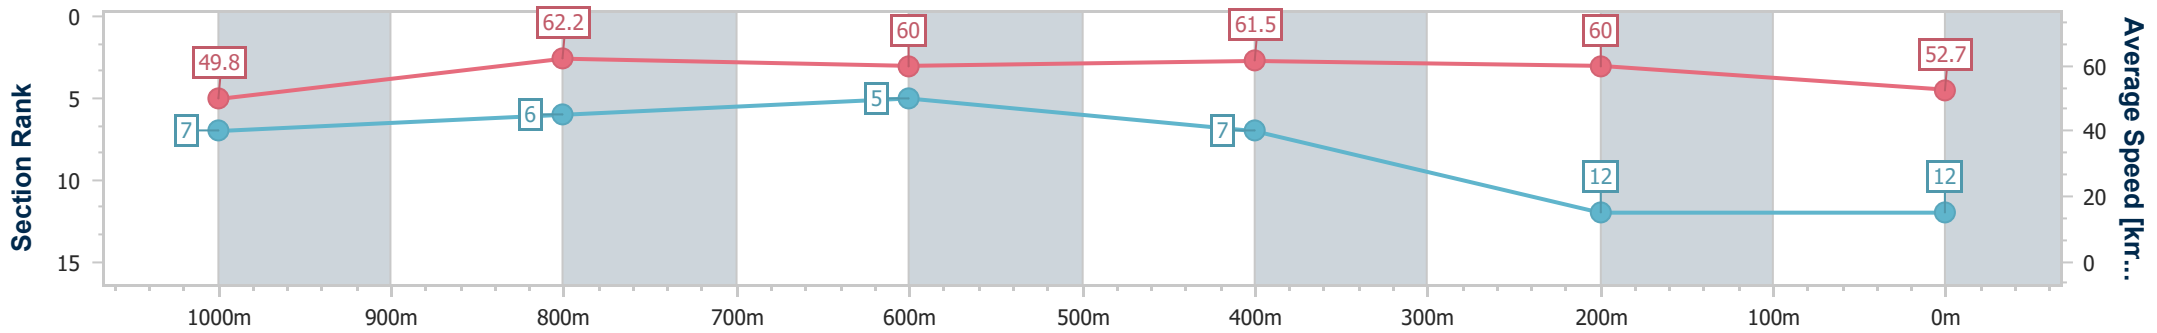

- [] Ranking at each section and finish
- .-.- No data available at this section
- NA No data available

Horse/Jockey Name	The Merchant
Final Rank	12
Fastest Section Time (Section)	0:11.68 (1000m)
Top Speed [km/h] (Section)	62.9 (Overall)
Race State	Finished

Sunshine Coast QLD Professional

Race 1: MAEVA HOSPITALITY Maiden Handicap - 1200m

02 February 2025 - 13:05

Track Rating: Good 4, Weather: Fine, Rail Position: +3m Entire

Section	Overall	1000m	800m	600m	400m	200m
Section Times	1:15.75 [12] (0:14.49)	1:01.26 [7] (0:11.68)	0:49.58 [6] (0:12.09)	0:37.49 [5] (0:11.82)	0:25.67 [7] (0:11.98)	0:13.69 [12] (0:13.69)
Average Speed [km/h]	49.8	62.2	60.0	61.5	60.0	52.7
Top Speed [km/h]	62.9	62.7	61.8	62.3	62.2	57.3
Avg. Dist. to Rail [m]	6.6	2.7	1.9	1.3	3.1	2.6
Avg. Stride Freq. [Hz]	2.2	2.3	2.3	2.3	2.3	2.1
Avg. Stride Length [m]	6.2	7.3	7.3	7.4	7.3	6.9

- [] Ranking at each section and finish
- .-.- No data available at this section
- NA No data available