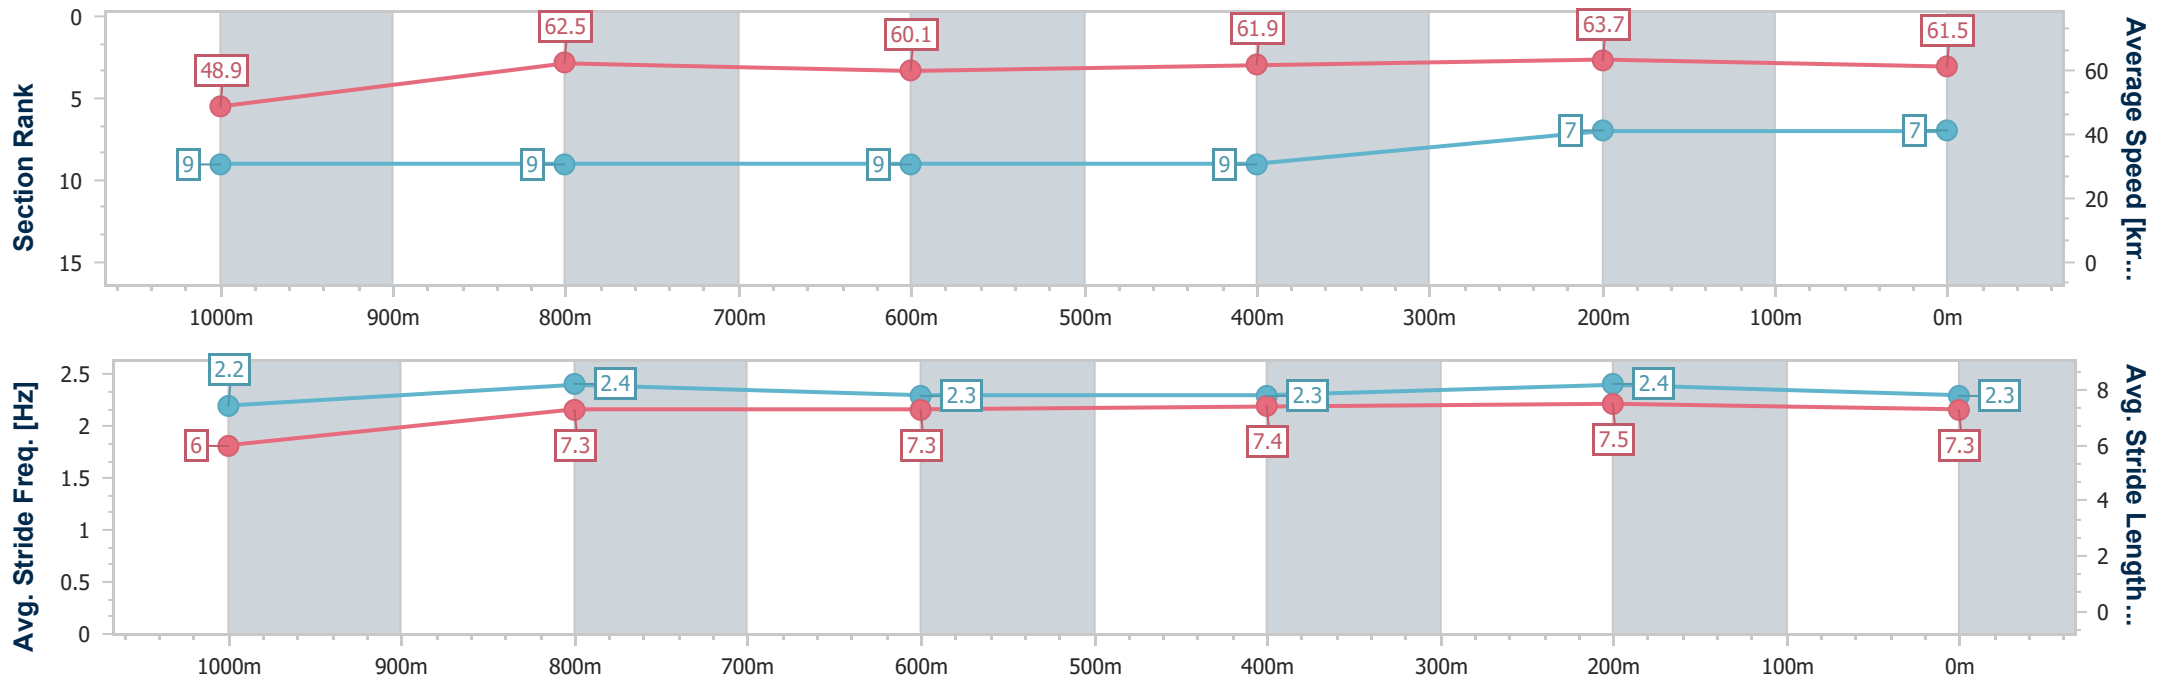

Sunshine Coast QLD Professional

Race 1: MAEVA HOSPITALITY Maiden Handicap - 1200m

02 February 2025 - 13:05

Track Rating: Good 4, Weather: Fine, Rail Position: +3m Entire

Section	Overall	1000m	800m	600m	400m	200m
Section Times	1:13.29 [7] (0:14.78)	0:58.51 [9] (0:11.64)	0:46.87 [9] (0:12.09)	0:34.78 [9] (0:11.73)	0:23.05 [9] (0:11.31)	0:11.74 [7] (0:11.74)
Average Speed [km/h]	48.9	62.5	60.1	61.9	63.7	61.5
Top Speed [km/h]	62.7	63.6	62.2	63.2	65.3	62.7
Avg. Dist. to Rail [m]	8.7	3.0	2.3	1.0	3.1	4.9
Avg. Stride Freq. [Hz]	2.2	2.4	2.3	2.3	2.4	2.3
Avg. Stride Length [m]	6.0	7.3	7.3	7.4	7.5	7.3

- [] Ranking at each section and finish
- .-.- No data available at this section
- NA No data available

Horse/Jockey Name	Zoular
Final Rank	8
Fastest Section Time (Section)	0:11.38 (400m)
Top Speed [km/h] (Section)	64.9 (600m)
Race State	Finished