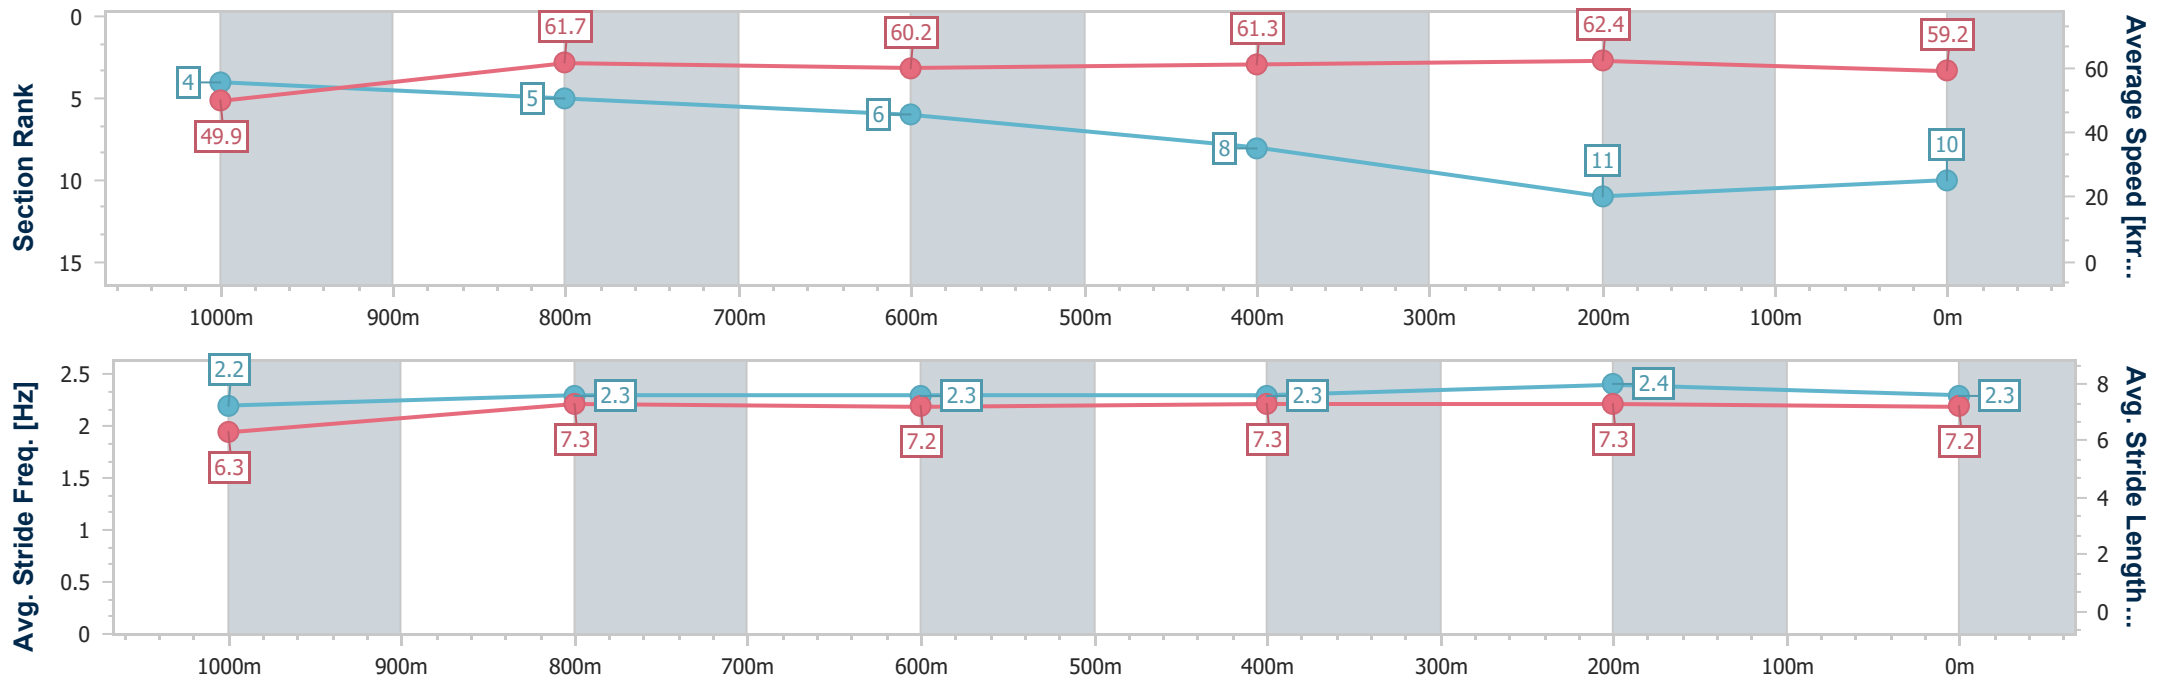

- [] Ranking at each section and finish
- .-.- No data available at this section
- NA No data available

Horse/Jockey Name	The Prophecy
Final Rank	10
Fastest Section Time (Section)	0:11.57 (400m)
Top Speed [km/h] (Section)	63.7 (1000m)
Race State	Finished

Sunshine Coast QLD Professional

Race 1: MAEVA HOSPITALITY Maiden Handicap - 1200m

02 February 2025 - 13:05

Track Rating: Good 4, Weather: Fine, Rail Position: +3m Entire

Section	Overall	1000m	800m	600m	400m	200m
Section Times	1:13.91 [10] (0:14.38)	0:59.53 [4] (0:11.78)	0:47.75 [5] (0:12.17)	0:35.58 [6] (0:11.88)	0:23.70 [8] (0:11.57)	0:12.13 [11] (0:12.13)
Average Speed [km/h]	49.9	61.7	60.2	61.3	62.4	59.2
Top Speed [km/h]	61.4	63.7	61.2	62.1	63.3	61.1
Avg. Dist. to Rail [m]	5.0	2.5	2.8	2.3	4.6	3.5
Avg. Stride Freq. [Hz]	2.2	2.3	2.3	2.3	2.4	2.3
Avg. Stride Length [m]	6.3	7.3	7.2	7.3	7.3	7.2

- [] Ranking at each section and finish
- .-.- No data available at this section
- NA No data available

Horse/Jockey Name	Begorra
Final Rank	11
Fastest Section Time (Section)	0:11.51 (400m)
Top Speed [km/h] (Section)	63.9 (600m)
Race State	Finished