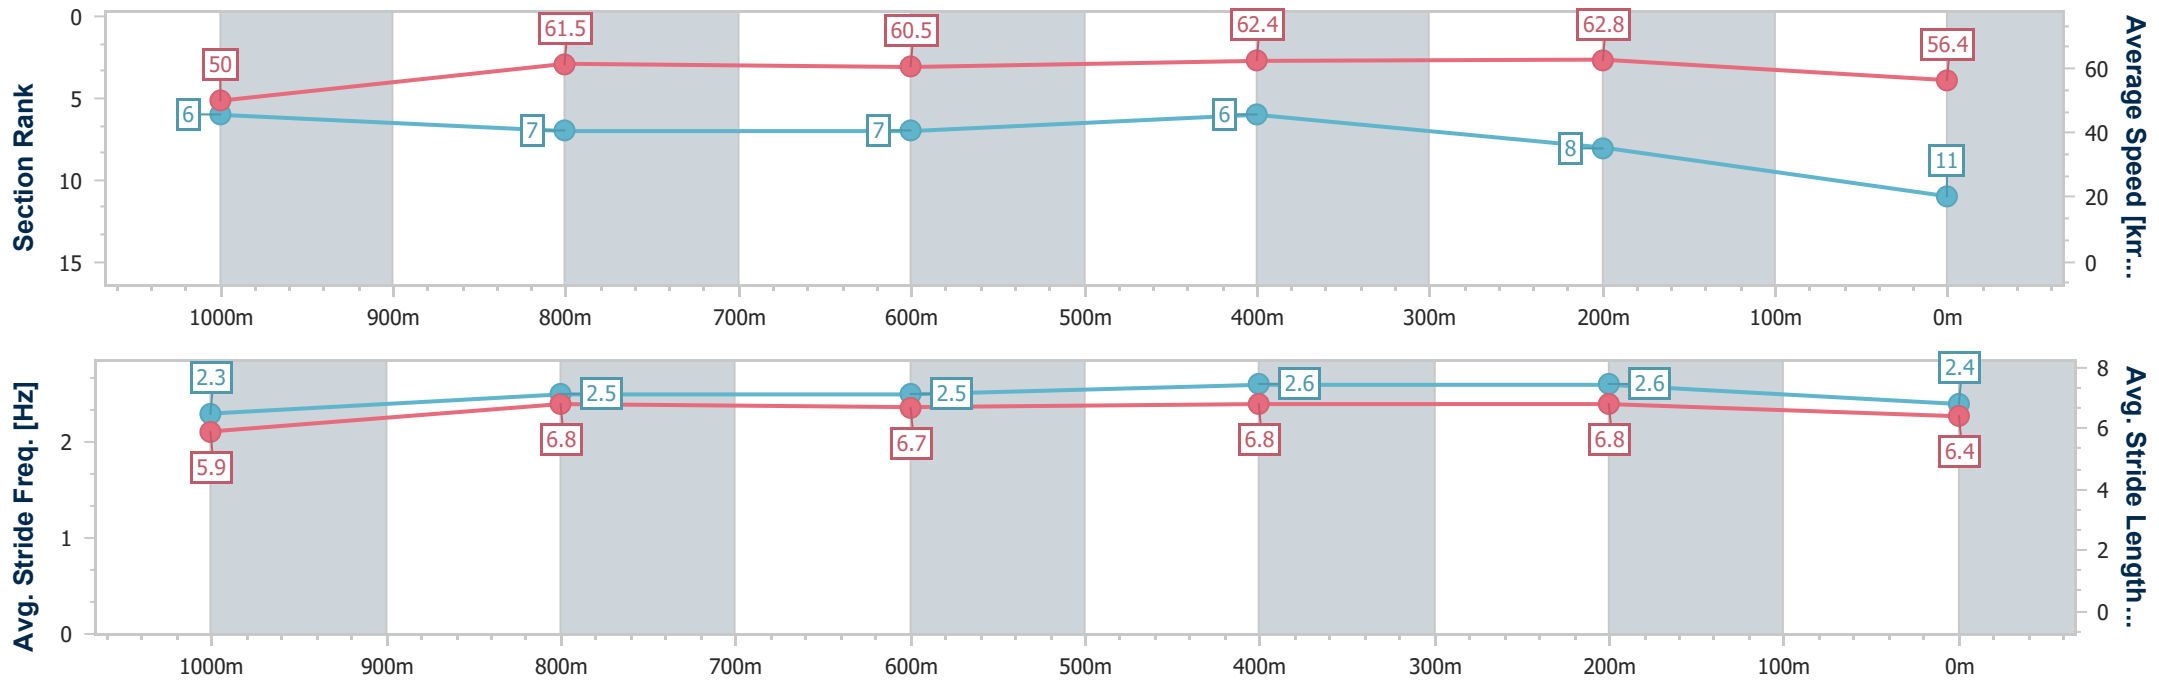

- [] Ranking at each section and finish
- .-.- No data available at this section
- NA No data available

Horse/Jockey Name	Begorra
Final Rank	11
Fastest Section Time (Section)	0:11.51 (400m)
Top Speed [km/h] (Section)	63.9 (600m)
Race State	Finished

Sunshine Coast QLD Professional

Race 1: MAEVA HOSPITALITY Maiden Handicap - 1200m

02 February 2025 - 13:05

Track Rating: Good 4, Weather: Fine, Rail Position: +3m Entire

Section	Overall	1000m	800m	600m	400m	200m
Section Times	1:14.32 [11] (0:14.46)	0:59.86 [6] (0:11.80)	0:48.06 [7] (0:12.10)	0:35.96 [7] (0:11.71)	0:24.25 [6] (0:11.51)	0:12.74 [8] (0:12.74)
Average Speed [km/h]	50.0	61.5	60.5	62.4	62.8	56.4
Top Speed [km/h]	61.5	62.4	62.1	63.9	63.8	60.9
Avg. Dist. to Rail [m]	7.1	4.4	2.7	2.6	4.7	5.5
Avg. Stride Freq. [Hz]	2.3	2.5	2.5	2.6	2.6	2.4
Avg. Stride Length [m]	5.9	6.8	6.7	6.8	6.8	6.4

- [] Ranking at each section and finish
- .-.- No data available at this section
- NA No data available

Horse/Jockey Name	The Merchant
Final Rank	12
Fastest Section Time (Section)	0:11.68 (1000m)
Top Speed [km/h] (Section)	62.9 (Overall)
Race State	Finished