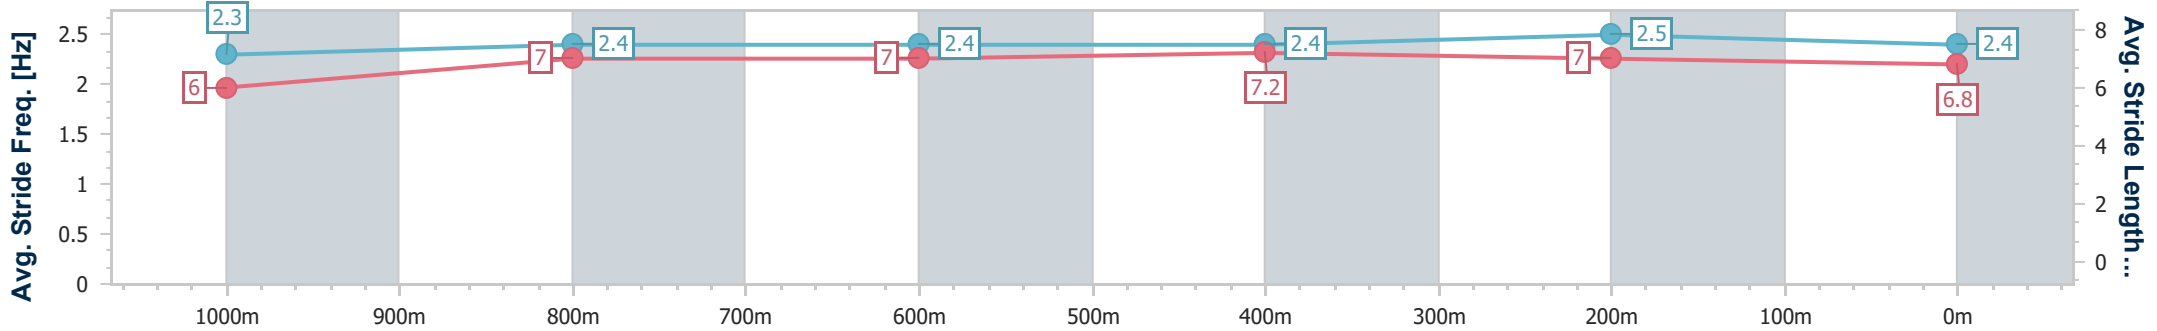

Sunshine Coast QLD Professional

Race 1: MAEVA HOSPITALITY Maiden Handicap - 1200m

02 February 2025 - 13:05

Track Rating: Good 4, Weather: Fine, Rail Position: +3m Entire

Section	Overall	1000m	800m	600m	400m	200m
Section Times	1:12.99 [5] (0:14.14)	0:58.85 [1] (0:11.65)	0:47.20 [1] (0:12.01)	0:35.19 [1] (0:11.60)	0:23.59 [1] (0:11.35)	0:12.24 [2] (0:12.24)
Average Speed [km/h]	50.9	62.2	60.1	62.2	63.5	58.9
Top Speed [km/h]	63.5	64.8	61.5	63.2	64.5	61.7
Avg. Dist. to Rail [m]	2.7	1.8	1.1	0.3	0.3	0.7
Avg. Stride Freq. [Hz]	2.3	2.4	2.4	2.4	2.5	2.4
Avg. Stride Length [m]	6.0	7.0	7.0	7.2	7.0	6.8

- [] Ranking at each section and finish
- .-.- No data available at this section
- NA No data available

Horse/Jockey Name	In Society
Final Rank	6
Fastest Section Time (Section)	0:11.30 (400m)
Top Speed [km/h] (Section)	64.1 (400m)
Race State	Finished