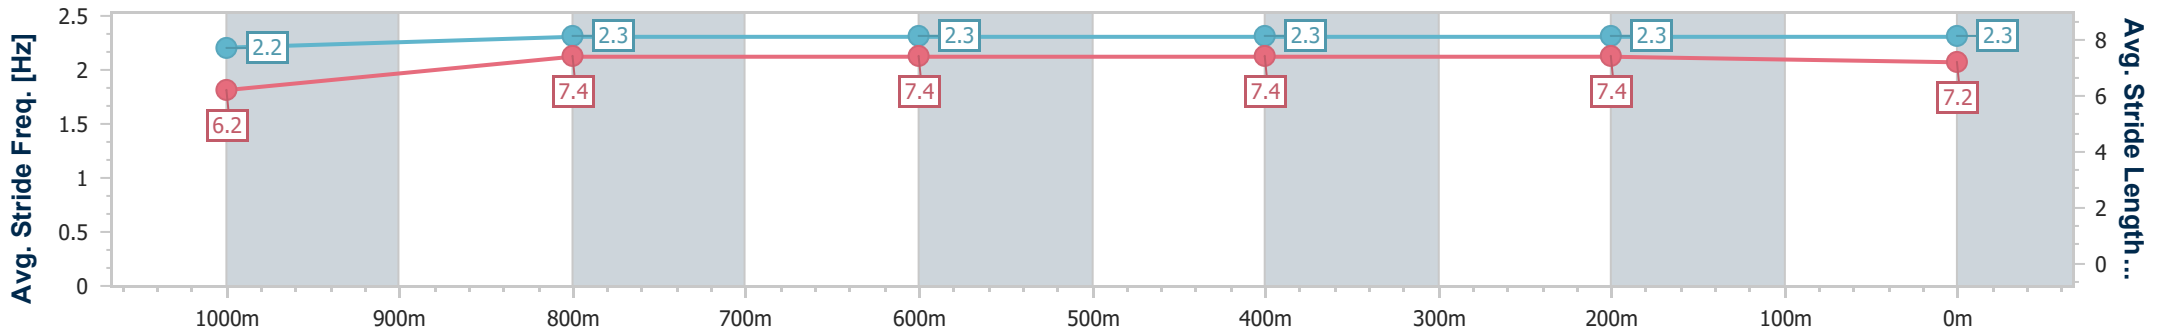

- [] Ranking at each section and finish
- .-.- No data available at this section
- NA No data available

Horse/Jockey Name	Amahle
Final Rank	9
Fastest Section Time (Section)	0:11.54 (400m)
Top Speed [km/h] (Section)	64.4 (400m)
Race State	Finished

Sunshine Coast QLD Professional

Race 1: MAEVA HOSPITALITY Maiden Handicap - 1200m

02 February 2025 - 13:05

Track Rating: Good 4, Weather: Fine, Rail Position: +3m Entire

Section	Overall	1000m	800m	600m	400m	200m
Section Times	1:13.56 [9] (0:14.28)	0:59.28 [3] (0:11.71)	0:47.57 [3] (0:12.00)	0:35.57 [3] (0:11.80)	0:23.77 [4] (0:11.54)	0:12.23 [4] (0:12.23)
Average Speed [km/h]	50.4	61.8	60.4	61.9	62.4	58.7
Top Speed [km/h]	63.1	62.5	60.9	63.5	64.4	60.9
Avg. Dist. to Rail [m]	5.0	2.7	1.2	2.3	3.8	3.2
Avg. Stride Freq. [Hz]	2.2	2.3	2.3	2.3	2.3	2.3
Avg. Stride Length [m]	6.2	7.4	7.4	7.4	7.4	7.2

- [] Ranking at each section and finish
- .-.- No data available at this section
- NA No data available

Horse/Jockey Name	The Prophecy
Final Rank	10
Fastest Section Time (Section)	0:11.57 (400m)
Top Speed [km/h] (Section)	63.7 (1000m)
Race State	Finished