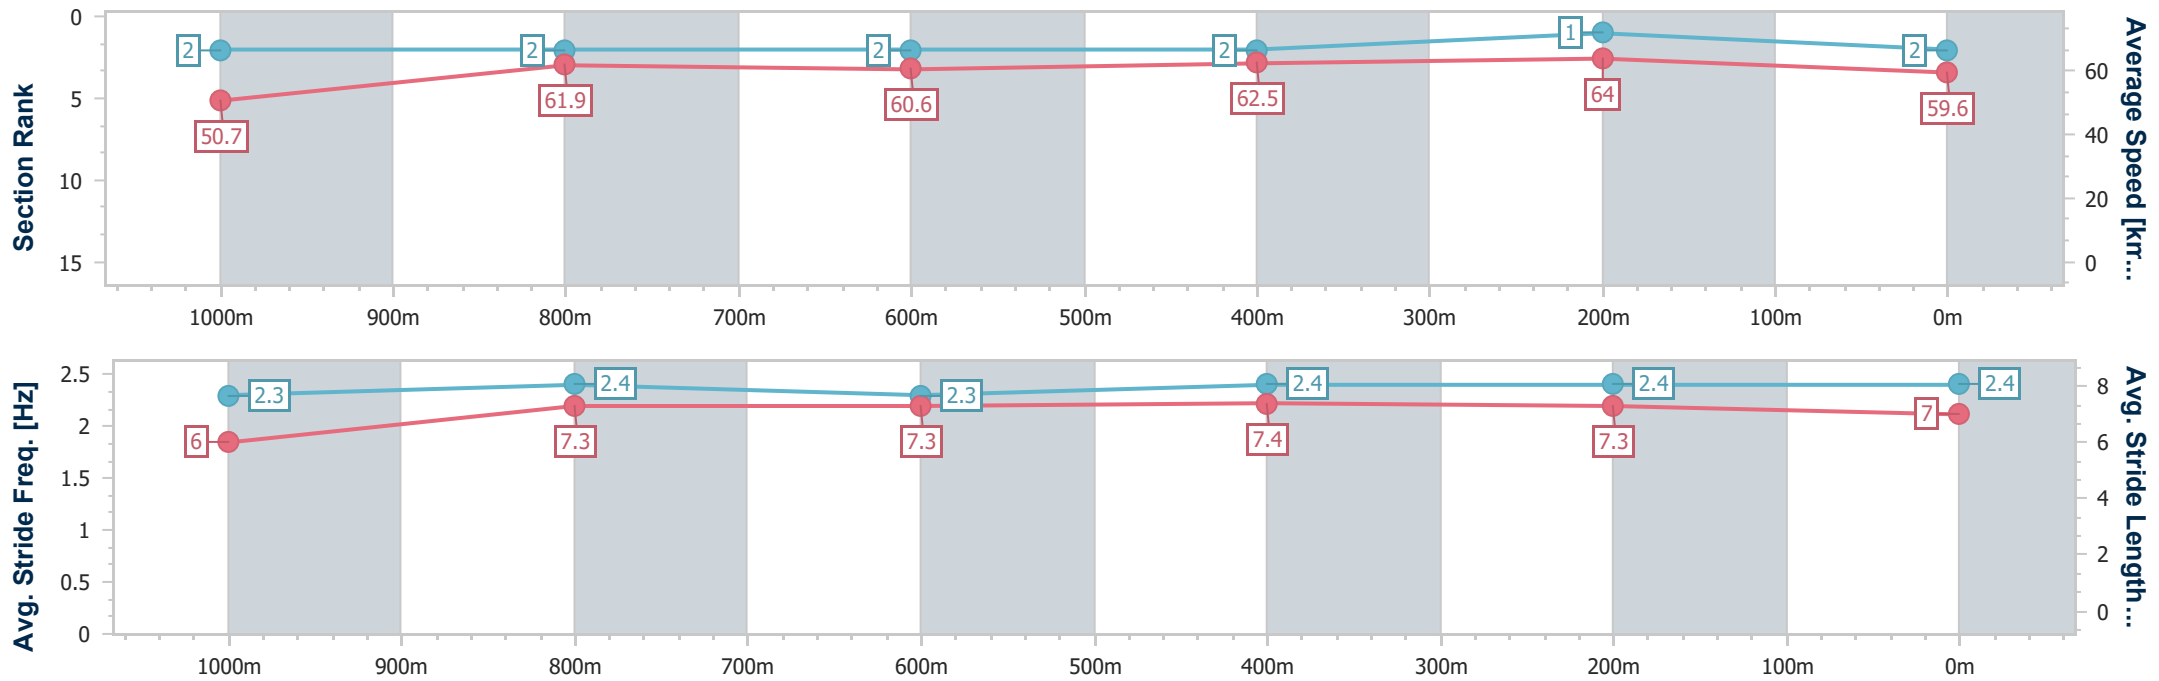

Sunshine Coast QLD Professional

Race 1: MAEVA HOSPITALITY Maiden Handicap - 1200m

02 February 2025 - 13:05

Track Rating: Good 4, Weather: Fine, Rail Position: +3m Entire

Section	Overall	1000m	800m	600m	400m	200m
Section Times	1:12.76 [2] (0:14.20)	0:58.56 [2] (0:11.69)	0:46.87 [2] (0:12.00)	0:34.87 [2] (0:11.55)	0:23.32 [2] (0:11.28)	0:12.04 [1] (0:12.04)
Average Speed [km/h]	50.7	61.9	60.6	62.5	64.0	59.6
Top Speed [km/h]	63.5	63.5	62.0	64.4	64.7	61.8
Avg. Dist. to Rail [m]	3.2	2.1	1.4	0.7	1.1	0.8
Avg. Stride Freq. [Hz]	2.3	2.4	2.3	2.4	2.4	2.4
Avg. Stride Length [m]	6.0	7.3	7.3	7.4	7.3	7.0