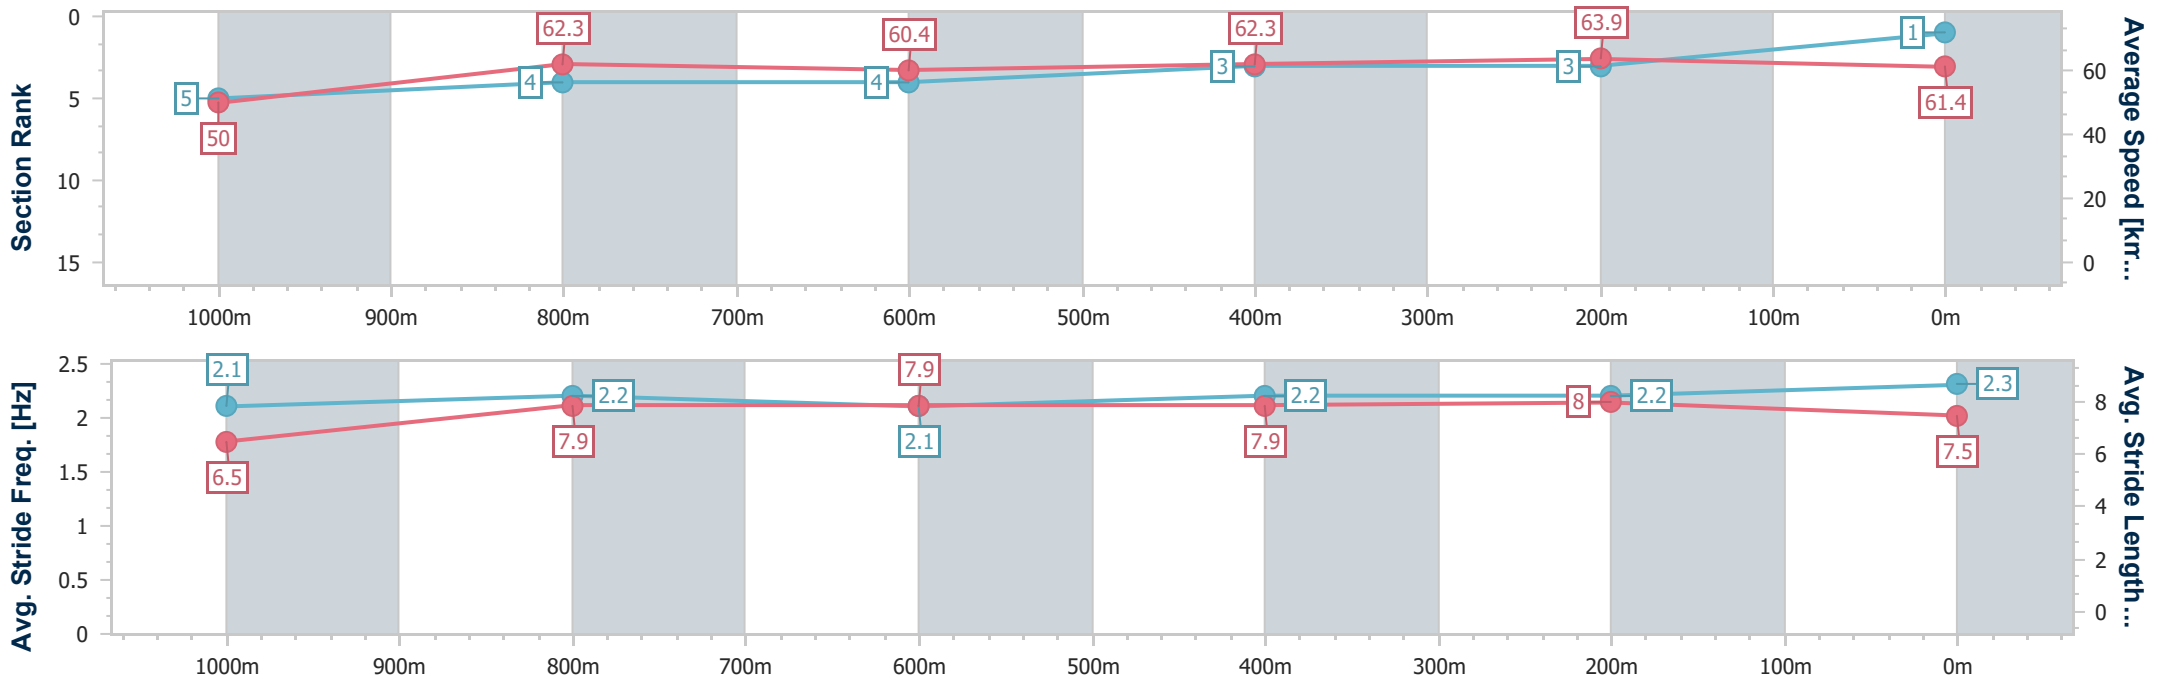

02 February 2025 - 13:05

Track Rating: Good 4, Weather: Fine, Rail Position: +3m Entire

Section	Overall	1000m	800m	600m	400m	200m
Section Times	1:12.67 [1] (0:14.45)	0:58.22 [5] (0:11.57)	0:46.65 [4] (0:12.02)	0:34.63 [4] (0:11.62)	0:23.01 [3] (0:11.26)	0:11.75 [3] (0:11.75)
Average Speed [km/h]	50.0	62.3	60.4	62.3	63.9	61.4
Top Speed [km/h]	61.9	63.2	61.5	64.0	64.8	63.1
Avg. Dist. to Rail [m]	2.2	1.9	1.4	0.7	2.4	3.1
Avg. Stride Freq. [Hz]	2.1	2.2	2.1	2.2	2.2	2.3
Avg. Stride Length [m]	6.5	7.9	7.9	7.9	8.0	7.5