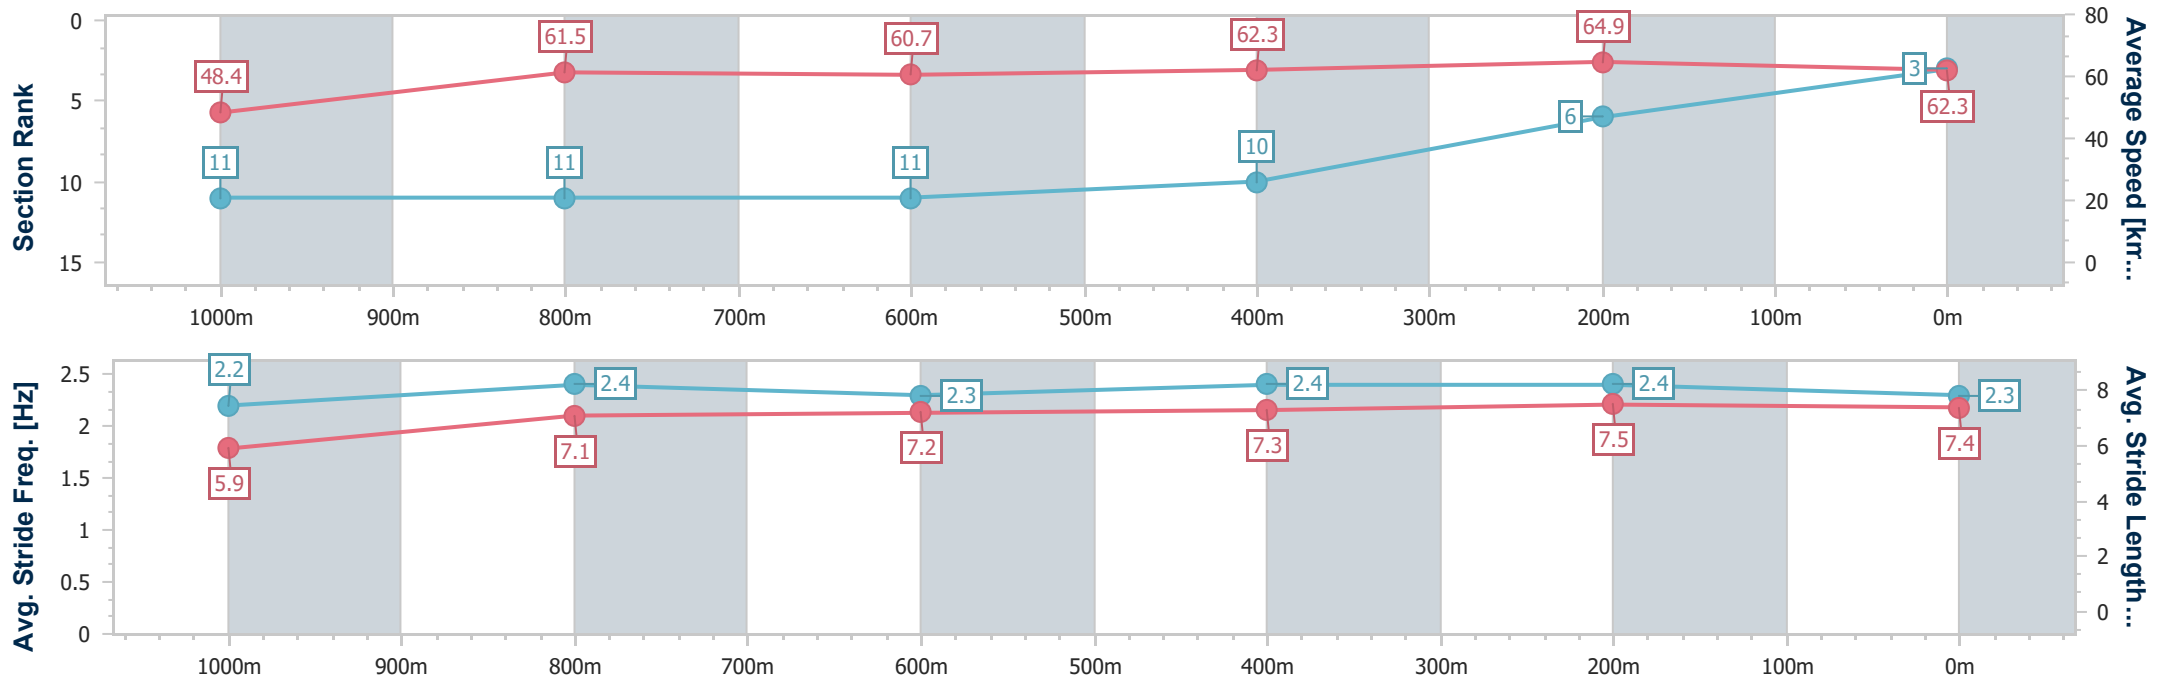

Sunshine Coast QLD Professional

Race 1: MAEVA HOSPITALITY Maiden Handicap - 1200m

02 February 2025 - 13:05

Track Rating: Good 4, Weather: Fine, Rail Position: +3m Entire

Section	Overall	1000m	800m	600m	400m	200m
Section Times	1:12.98 [3] (0:14.93)	0:58.05 [11] (0:11.78)	0:46.27 [11] (0:12.05)	0:34.22 [11] (0:11.56)	0:22.66 [10] (0:11.12)	0:11.54 [6] (0:11.54)
Average Speed [km/h]	48.4	61.5	60.7	62.3	64.9	62.3
Top Speed [km/h]	63.1	62.7	62.3	63.6	65.6	64.9
Avg. Dist. to Rail [m]	9.4	3.2	2.5	0.5	1.4	2.1
Avg. Stride Freq. [Hz]	2.2	2.4	2.3	2.4	2.4	2.3
Avg. Stride Length [m]	5.9	7.1	7.2	7.3	7.5	7.4