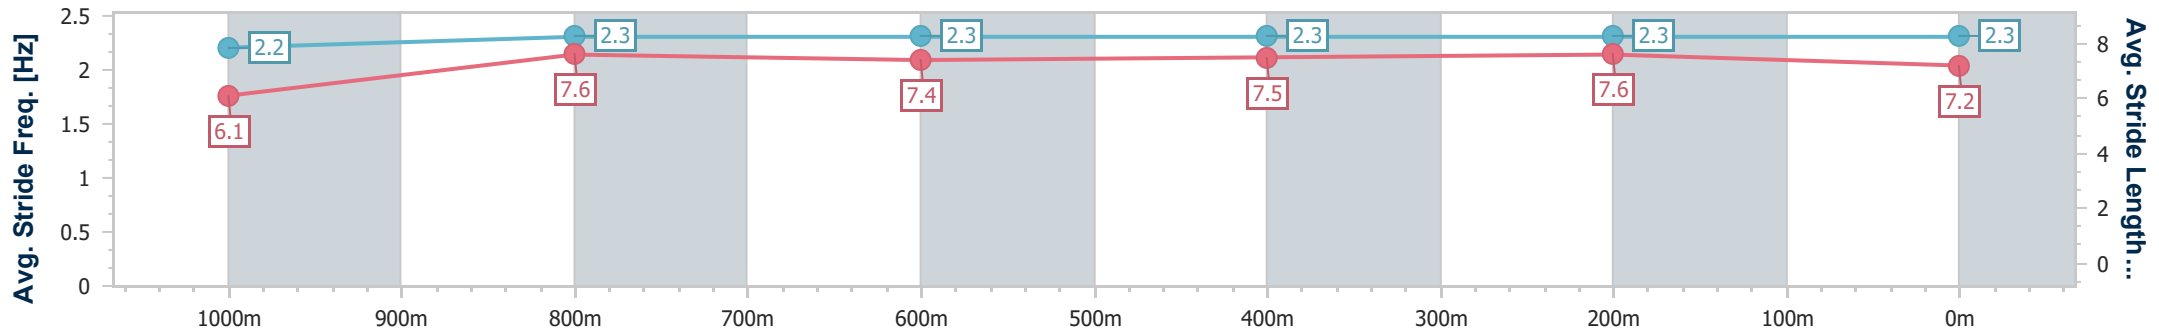

Sunshine Coast QLD Professional

Race 1: MAEVA HOSPITALITY Maiden Handicap - 1200m

02 February 2025 - 13:05

Track Rating: Good 4, Weather: Fine, Rail Position: +3m Entire

Section	Overall	1000m	800m	600m	400m	200m
Section Times	1:13.37 [8] (0:14.88)	0:58.49 [10] (0:11.56)	0:46.93 [10] (0:12.06)	0:34.87 [8] (0:11.49)	0:23.38 [5] (0:11.38)	0:12.00 [5] (0:12.00)
Average Speed [km/h]	48.7	62.6	60.0	62.7	63.4	60.1
Top Speed [km/h]	63.5	63.7	62.4	64.9	64.7	62.2
Avg. Dist. to Rail [m]	9.7	1.8	0.7	0.5	2.9	2.9
Avg. Stride Freq. [Hz]	2.2	2.3	2.3	2.3	2.3	2.3
Avg. Stride Length [m]	6.1	7.6	7.4	7.5	7.6	7.2

- [] Ranking at each section and finish
- .-.- No data available at this section
- NA No data available

Horse/Jockey Name	Amahle
Final Rank	9
Fastest Section Time (Section)	0:11.54 (400m)
Top Speed [km/h] (Section)	64.4 (400m)
Race State	Finished