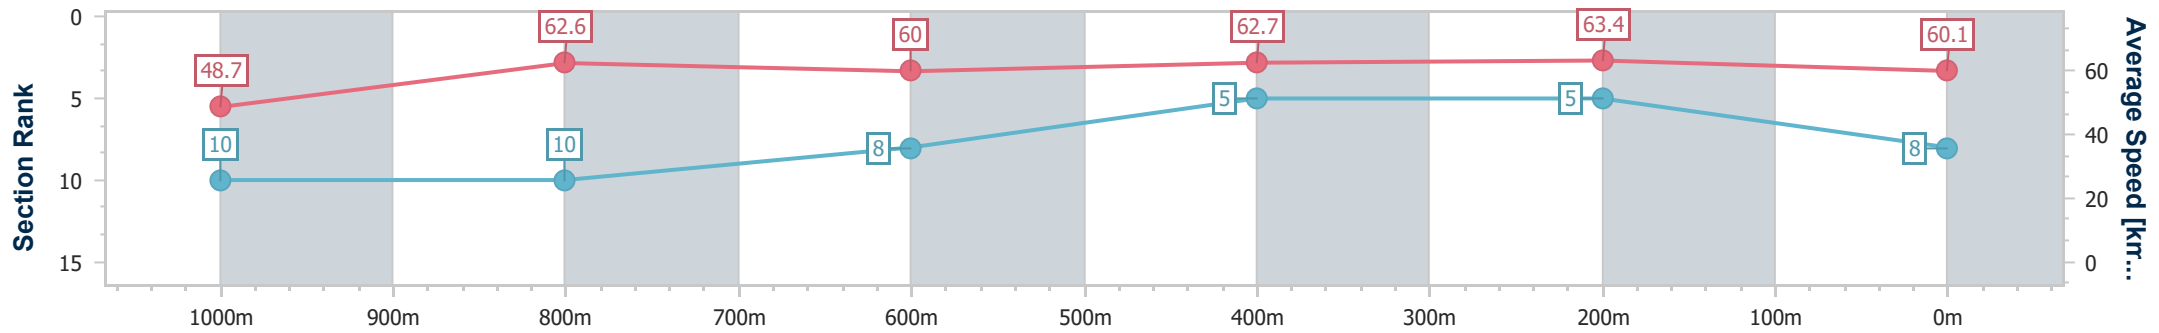

Sunshine Coast QLD Professional

Race 1: MAEVA HOSPITALITY Maiden Handicap - 1200m

02 February 2025 - 13:05

Track Rating: Good 4, Weather: Fine, Rail Position: +3m Entire

Section	Overall	1000m	800m	600m	400m	200m
Section Times	1:13.37 [8] (0:14.88)	0:58.49 [10] (0:11.56)	0:46.93 [10] (0:12.06)	0:34.87 [8] (0:11.49)	0:23.38 [5] (0:11.38)	0:12.00 [5] (0:12.00)
Average Speed [km/h]	48.7	62.6	60.0	62.7	63.4	60.1
Top Speed [km/h]	63.5	63.7	62.4	64.9	64.7	62.2
Avg. Dist. to Rail [m]	9.7	1.8	0.7	0.5	2.9	2.9
Avg. Stride Freq. [Hz]	2.2	2.3	2.3	2.3	2.3	2.3
Avg. Stride Length [m]	6.1	7.6	7.4	7.5	7.6	7.2

- [] Ranking at each section and finish
- .-.- No data available at this section
- NA No data available

Horse/Jockey Name	Amahle
Final Rank	9
Fastest Section Time (Section)	0:11.54 (400m)
Top Speed [km/h] (Section)	64.4 (400m)
Race State	Finished