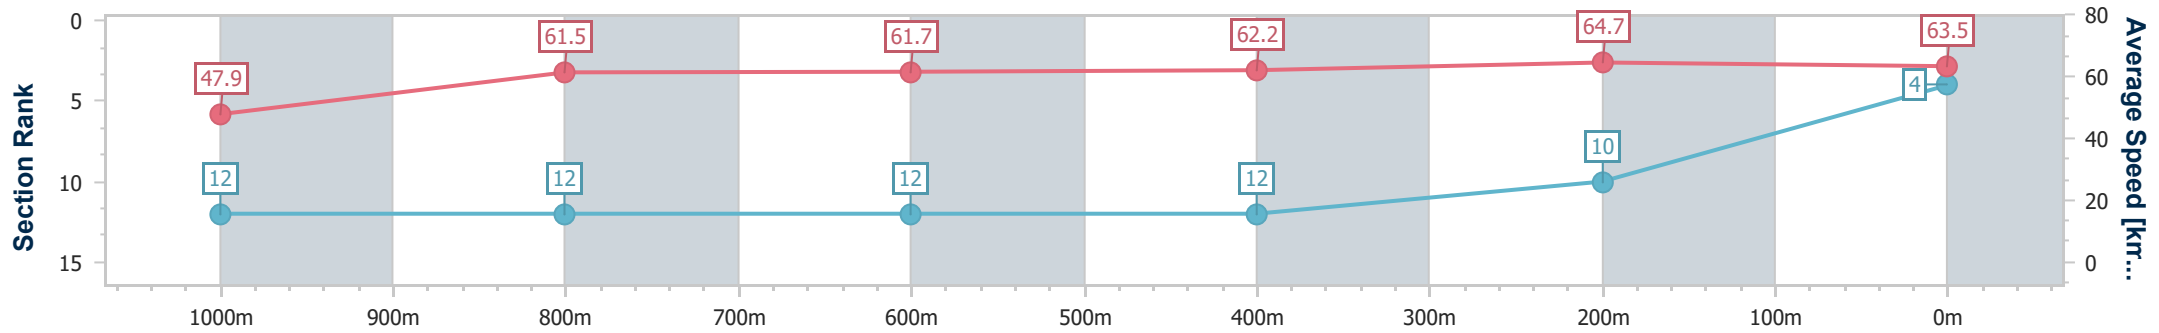

Sunshine Coast QLD Professional

Race 1: MAEVA HOSPITALITY Maiden Handicap - 1200m

02 February 2025 - 13:05

Track Rating: Good 4, Weather: Fine, Rail Position: +3m Entire

Section	Overall	1000m	800m	600m	400m	200m
Section Times	1:12.98 [4] (0:14.99)	0:57.99 [12] (0:11.87)	0:46.12 [12] (0:11.92)	0:34.20 [12] (0:11.76)	0:22.44 [12] (0:11.09)	0:11.35 [10] (0:11.35)
Average Speed [km/h]	47.9	61.5	61.7	62.2	64.7	63.5
Top Speed [km/h]	61.5	62.7	62.8	63.9	65.8	65.0
Avg. Dist. to Rail [m]	10.7	4.4	3.5	2.5	7.5	7.4
Avg. Stride Freq. [Hz]	2.2	2.3	2.3	2.3	2.4	2.4
Avg. Stride Length [m]	5.9	7.2	6.9	7.2	7.3	7.3