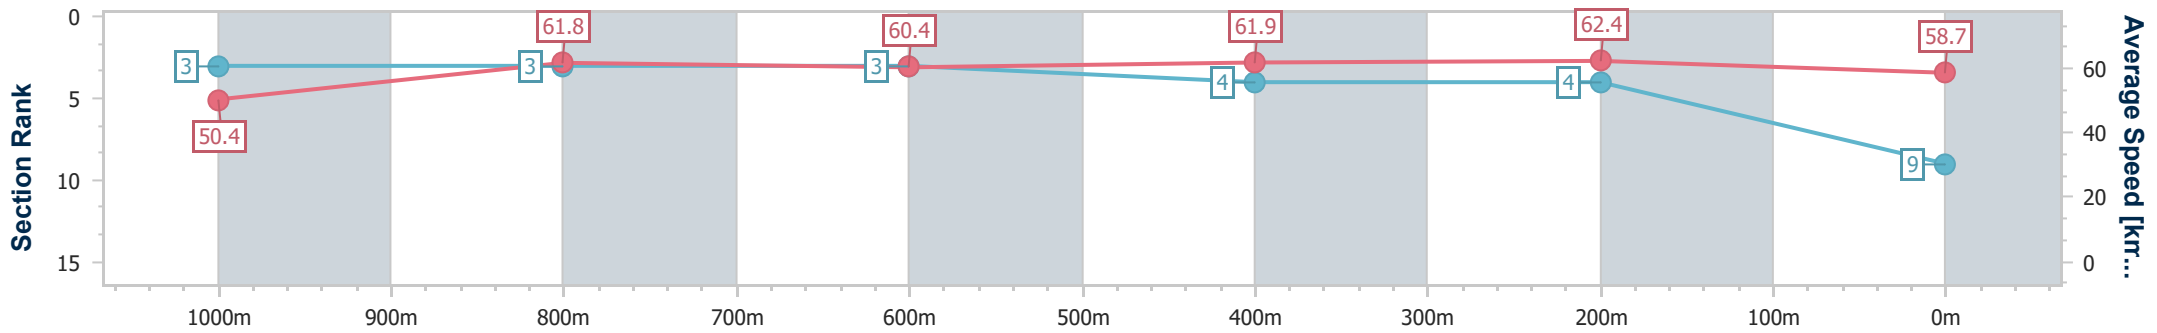

- [] Ranking at each section and finish
- .-.- No data available at this section
- NA No data available

Horse/Jockey Name	Amahle
Final Rank	9
Fastest Section Time (Section)	0:11.54 (400m)
Top Speed [km/h] (Section)	64.4 (400m)
Race State	Finished

Sunshine Coast QLD Professional

Race 1: MAEVA HOSPITALITY Maiden Handicap - 1200m

02 February 2025 - 13:05

Track Rating: Good 4, Weather: Fine, Rail Position: +3m Entire

Section	Overall	1000m	800m	600m	400m	200m
Section Times	1:13.56 [9] (0:14.28)	0:59.28 [3] (0:11.71)	0:47.57 [3] (0:12.00)	0:35.57 [3] (0:11.80)	0:23.77 [4] (0:11.54)	0:12.23 [4] (0:12.23)
Average Speed [km/h]	50.4	61.8	60.4	61.9	62.4	58.7
Top Speed [km/h]	63.1	62.5	60.9	63.5	64.4	60.9
Avg. Dist. to Rail [m]	5.0	2.7	1.2	2.3	3.8	3.2
Avg. Stride Freq. [Hz]	2.2	2.3	2.3	2.3	2.3	2.3
Avg. Stride Length [m]	6.2	7.4	7.4	7.4	7.4	7.2