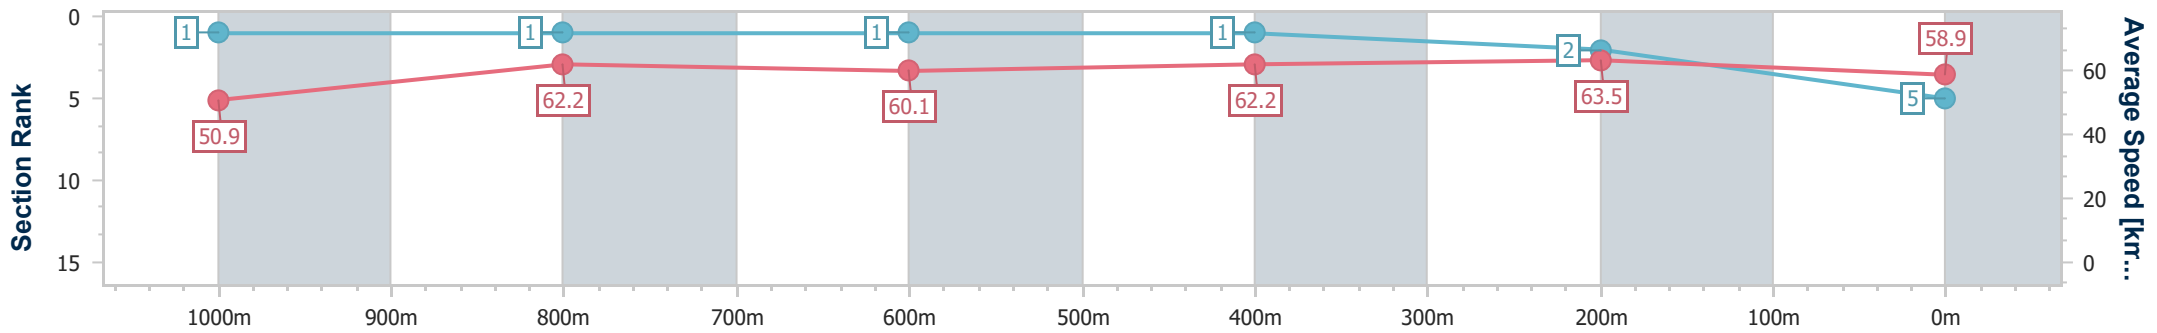

Sunshine Coast QLD Professional

Race 1: MAEVA HOSPITALITY Maiden Handicap - 1200m

02 February 2025 - 13:05

Track Rating: Good 4, Weather: Fine, Rail Position: +3m Entire

Section	Overall	1000m	800m	600m	400m	200m
Section Times	1:12.99 [5] (0:14.14)	0:58.85 [1] (0:11.65)	0:47.20 [1] (0:12.01)	0:35.19 [1] (0:11.60)	0:23.59 [1] (0:11.35)	0:12.24 [2] (0:12.24)
Average Speed [km/h]	50.9	62.2	60.1	62.2	63.5	58.9
Top Speed [km/h]	63.5	64.8	61.5	63.2	64.5	61.7
Avg. Dist. to Rail [m]	2.7	1.8	1.1	0.3	0.3	0.7
Avg. Stride Freq. [Hz]	2.3	2.4	2.4	2.4	2.5	2.4
Avg. Stride Length [m]	6.0	7.0	7.0	7.2	7.0	6.8