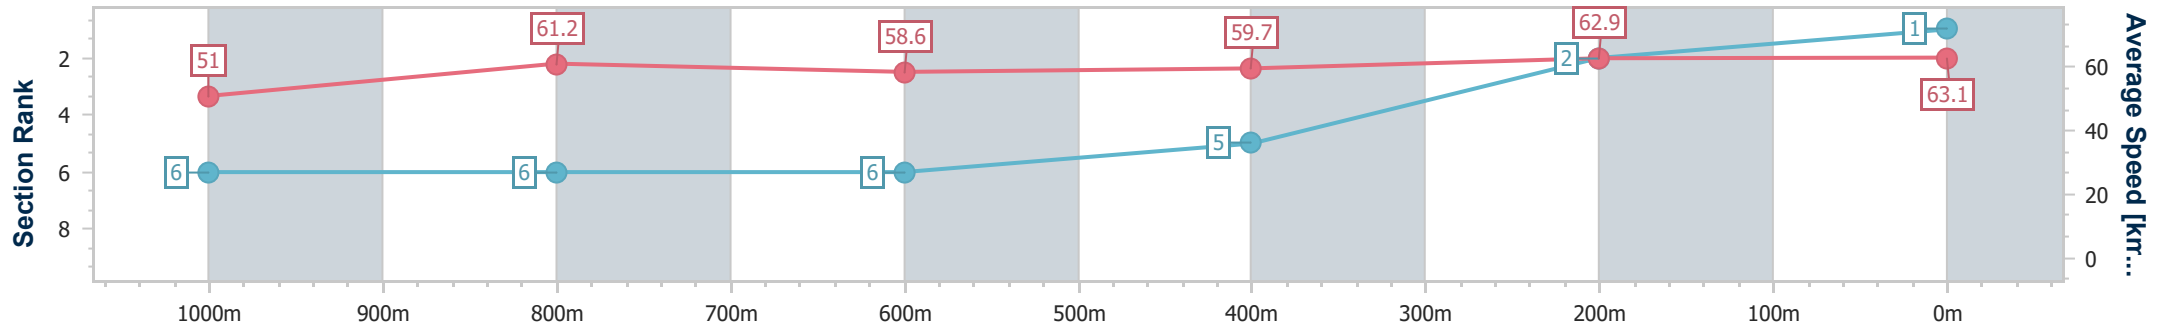

Horse/Jockey Name	Deceitful Miss
Final Rank	1
Fastest Section Time (Section)	0:11.34 (400m)
Top Speed [km/h] (Section)	64.8 (400m)
Race State	Finished

Ipswich QLD Professional
Race 2: GREAT NORTHERN QTIS Two-Year-Old Maiden Plate - 1200m

05 February 2025 - 14:48

Track Rating: Soft 6, Weather: Overcast, Rail Position: +3.5m Entire

Section	Overall	1000m	800m	600m	400m	200m
Section Times	1:12.83 [1] (0:14.07)	0:58.76 [6] (0:11.81)	0:46.95 [6] (0:12.21)	0:34.74 [6] (0:11.99)	0:22.75 [5] (0:11.34)	0:11.41 [2] (0:11.41)
Average Speed [km/h]	51.0	61.2	58.6	59.7	62.9	63.1
Top Speed [km/h]	61.9	63.4	59.9	61.8	64.8	64.7
Avg. Dist. to Rail [m]	4.9	0.8	1.2	1.5	1.7	0.4
Avg. Stride Freq. [Hz]	2.3	2.3	2.2	2.2	2.3	2.3
Avg. Stride Length [m]	6.4	7.5	7.3	7.3	7.3	7.4

- [ ] Ranking at each section and finish
- -.-.- No data available at this section
- NA No data available