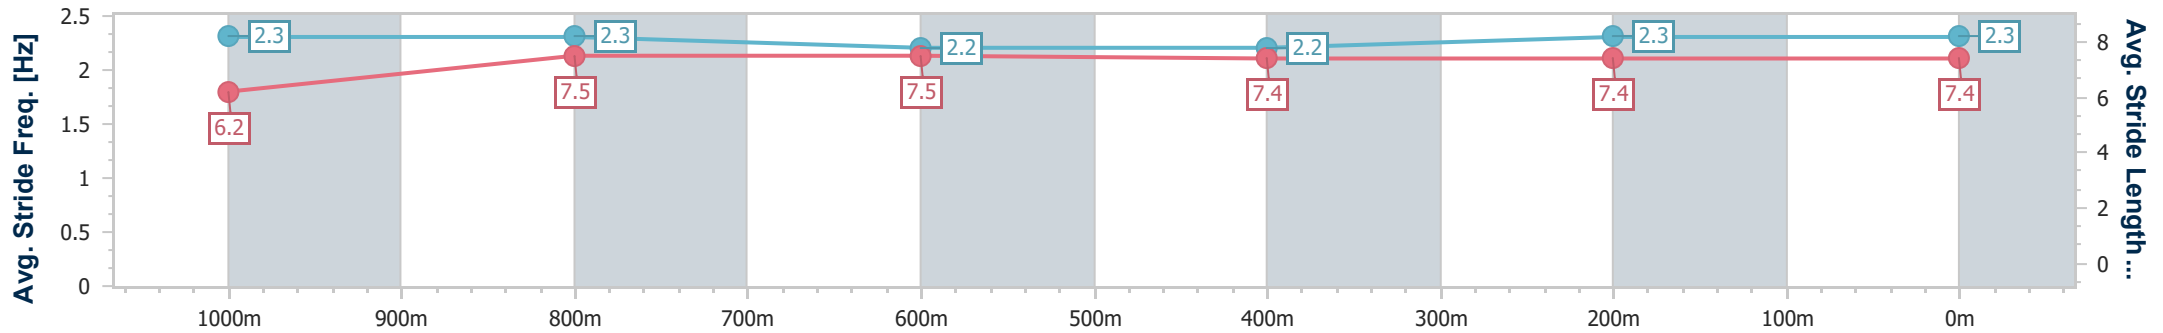

Horse/Jockey Name	Australasia
Final Rank	3
Fastest Section Time (Section)	0:11.62 (400m)
Top Speed [km/h] (Section)	65.5 (Overall)
Race State	Finished

Ipswich QLD Professional
Race 2: GREAT NORTHERN QTIS Two-Year-Old Maiden Plate - 1200m

05 February 2025 - 14:48

Track Rating: Soft 6, Weather: Overcast, Rail Position: +3.5m Entire

Section	Overall	1000m	800m	600m	400m	200m
Section Times	1:13.32 [3] (0:13.97)	0:59.35 [5] (0:11.69)	0:47.66 [4] (0:12.12)	0:35.54 [3] (0:12.05)	0:23.49 [3] (0:11.62)	0:11.87 [3] (0:11.87)
Average Speed [km/h]	51.6	61.4	58.7	59.2	61.8	60.6
Top Speed [km/h]	65.5	64.7	59.9	60.6	62.6	62.3
Avg. Dist. to Rail [m]	1.5	1.8	2.4	2.0	0.9	1.1
Avg. Stride Freq. [Hz]	2.3	2.3	2.2	2.2	2.3	2.3
Avg. Stride Length [m]	6.2	7.5	7.5	7.4	7.4	7.4

- [ ] Ranking at each section and finish
- -.-.- No data available at this section
- NA No data available