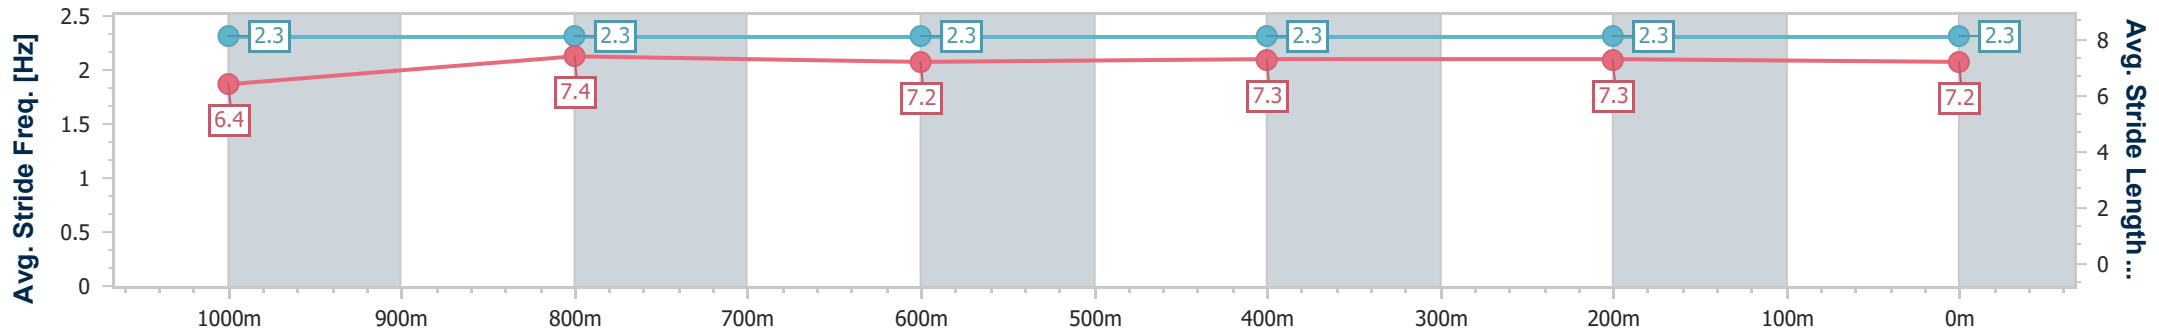

Horse/Jockey Name	Cool Moon
Final Rank	2
Fastest Section Time (Section)	0:11.59 (400m)
Top Speed [km/h] (Section)	65.4 (Overall)
Race State	Finished

Ipswich QLD Professional
Race 2: GREAT NORTHERN QTIS Two-Year-Old Maiden Plate - 1200m

05 February 2025 - 14:48

Track Rating: Soft 6, Weather: Overcast, Rail Position: +3.5m Entire

Section	Overall	1000m	800m	600m	400m	200m
Section Times	1:13.02 [2] (0:13.71)	0:59.31 [1] (0:11.71)	0:47.60 [1] (0:12.10)	0:35.50 [1] (0:12.06)	0:23.44 [1] (0:11.59)	0:11.85 [1] (0:11.85)
Average Speed [km/h]	52.4	61.6	59.0	59.3	61.8	60.6
Top Speed [km/h]	65.4	65.0	59.6	60.3	63.0	62.8
Avg. Dist. to Rail [m]	0.8	0.8	1.9	1.7	1.5	1.1
Avg. Stride Freq. [Hz]	2.3	2.3	2.3	2.3	2.3	2.3
Avg. Stride Length [m]	6.4	7.4	7.2	7.3	7.3	7.2

- [ ] Ranking at each section and finish
- -.-.- No data available at this section
- NA No data available