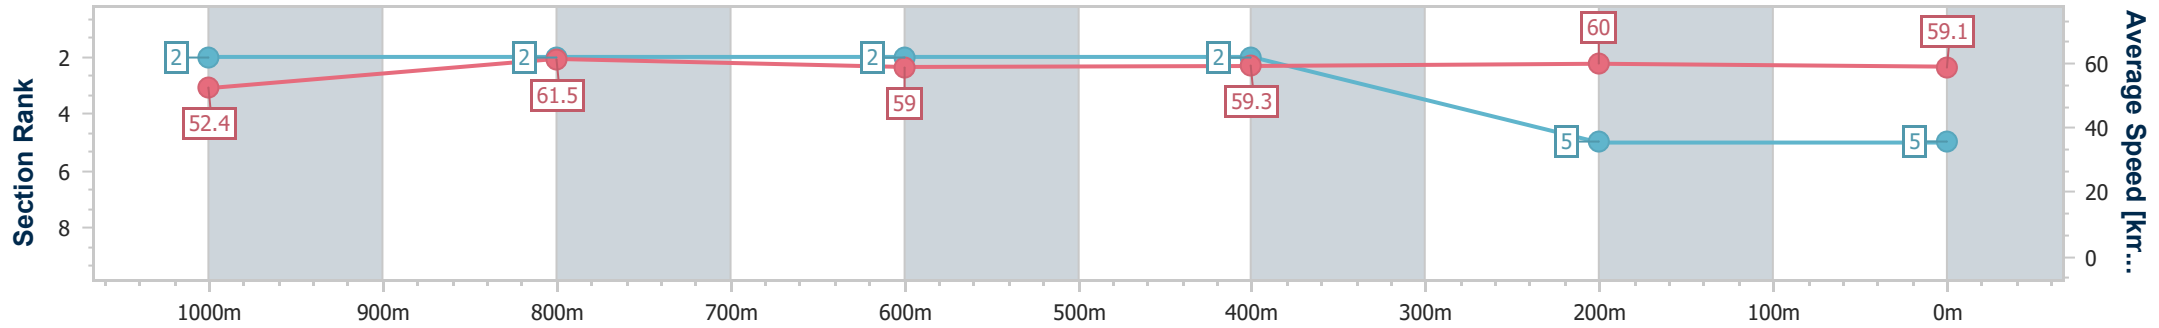

Horse/Jockey Name	Making Eyes
Final Rank	5
Fastest Section Time (Section)	0:11.75 (1000m)
Top Speed [km/h] (Section)	64.2 (1000m)
Race State	Finished

Ipswich QLD Professional
Race 2: GREAT NORTHERN QTIS Two-Year-Old Maiden Plate - 1200m

05 February 2025 - 14:48

Track Rating: Soft 6, Weather: Overcast, Rail Position: +3.5m Entire

Section	Overall	1000m	800m	600m	400m	200m
Section Times	1:13.91 [5] (0:13.73)	1:00.18 [2] (0:11.75)	0:48.43 [2] (0:12.16)	0:36.27 [2] (0:12.10)	0:24.17 [2] (0:11.98)	0:12.19 [5] (0:12.19)
Average Speed [km/h]	52.4	61.5	59.0	59.3	60.0	59.1
Top Speed [km/h]	64.2	64.2	59.5	60.4	60.6	60.0
Avg. Dist. to Rail [m]	3.2	0.6	0.9	1.1	1.2	0.7
Avg. Stride Freq. [Hz]	2.4	2.4	2.3	2.3	2.3	2.3
Avg. Stride Length [m]	6.1	7.2	7.2	7.3	7.2	7.2

- [ ] Ranking at each section and finish
- -.-.- No data available at this section
- NA No data available