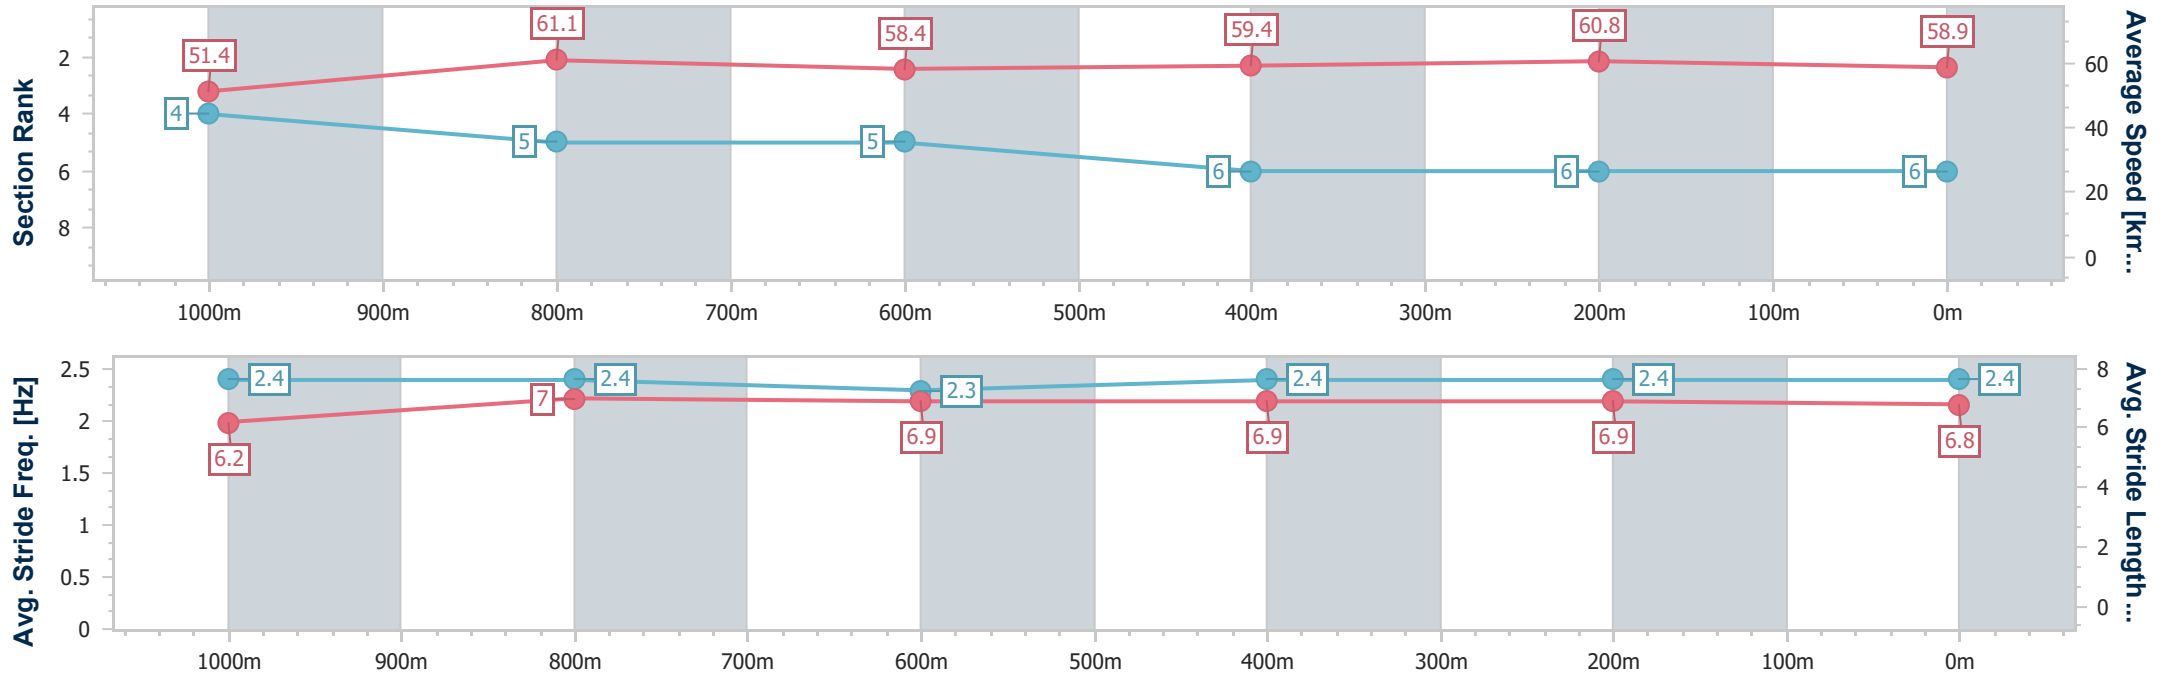

Horse/Jockey Name	Mishani Steller
Final Rank	6
Fastest Section Time (Section)	0:11.77 (1000m)
Top Speed [km/h] (Section)	63.8 (1000m)
Race State	Finished

Ipswich QLD Professional
Race 2: GREAT NORTHERN QTIS Two-Year-Old Maiden Plate - 1200m

05 February 2025 - 14:48

Track Rating: Soft 6, Weather: Overcast, Rail Position: +3.5m Entire

Section	Overall	1000m	800m	600m	400m	200m
Section Times	1:14.17 [6] (0:13.97)	1:00.20 [4] (0:11.77)	0:48.43 [5] (0:12.28)	0:36.15 [5] (0:12.10)	0:24.05 [6] (0:11.84)	0:12.21 [6] (0:12.21)
Average Speed [km/h]	51.4	61.1	58.4	59.4	60.8	58.9
Top Speed [km/h]	63.7	63.8	59.5	60.6	61.4	60.0
Avg. Dist. to Rail [m]	1.6	0.4	1.5	0.8	1.7	3.4
Avg. Stride Freq. [Hz]	2.4	2.4	2.3	2.4	2.4	2.4
Avg. Stride Length [m]	6.2	7.0	6.9	6.9	6.9	6.8

- [ ] Ranking at each section and finish
- -.-.- No data available at this section
- NA No data available