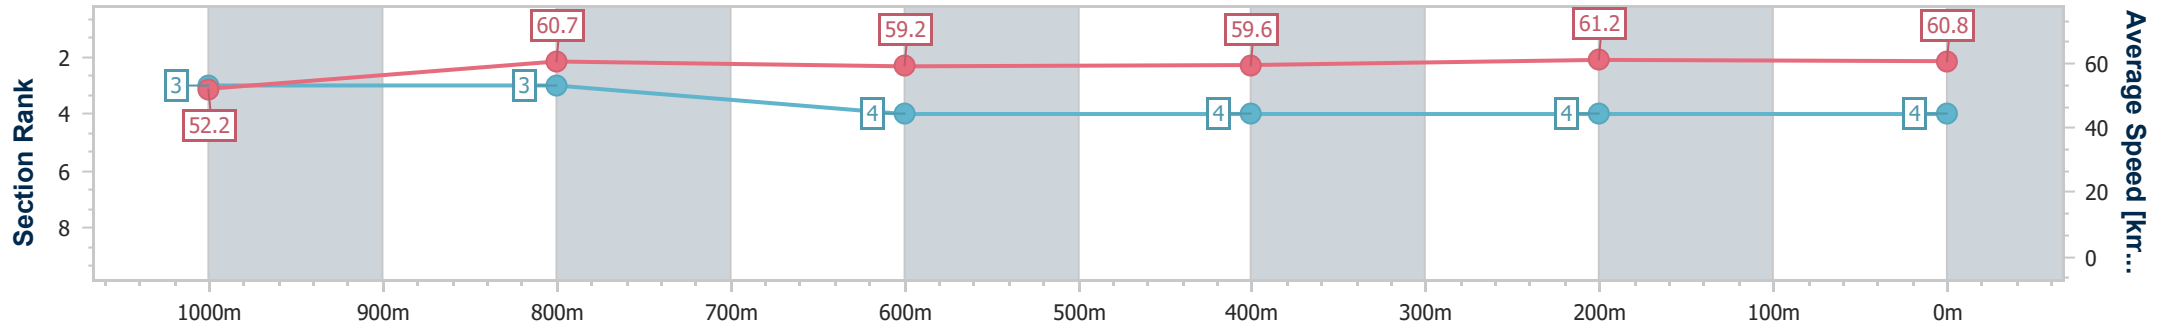

Horse/Jockey Name	Nottingham Prince
Final Rank	4
Fastest Section Time (Section)	0:11.78 (400m)
Top Speed [km/h] (Section)	63.8 (Overall)
Race State	Finished

Ipswich QLD Professional
Race 2: GREAT NORTHERN QTIS Two-Year-Old Maiden Plate - 1200m

05 February 2025 - 14:48

Track Rating: Soft 6, Weather: Overcast, Rail Position: +3.5m Entire

Section	Overall	1000m	800m	600m	400m	200m
Section Times	1:13.52 [4] (0:13.78)	0:59.74 [3] (0:11.88)	0:47.86 [3] (0:12.20)	0:35.66 [4] (0:12.06)	0:23.60 [4] (0:11.78)	0:11.82 [4] (0:11.82)
Average Speed [km/h]	52.2	60.7	59.2	59.6	61.2	60.8
Top Speed [km/h]	63.8	62.9	59.9	61.5	62.3	62.6
Avg. Dist. to Rail [m]	6.6	1.6	0.4	0.4	1.0	2.5
Avg. Stride Freq. [Hz]	2.4	2.4	2.3	2.3	2.4	2.4
Avg. Stride Length [m]	6.0	7.1	7.1	7.1	7.1	7.2

- [ ] Ranking at each section and finish
- -.-.- No data available at this section
- NA No data available