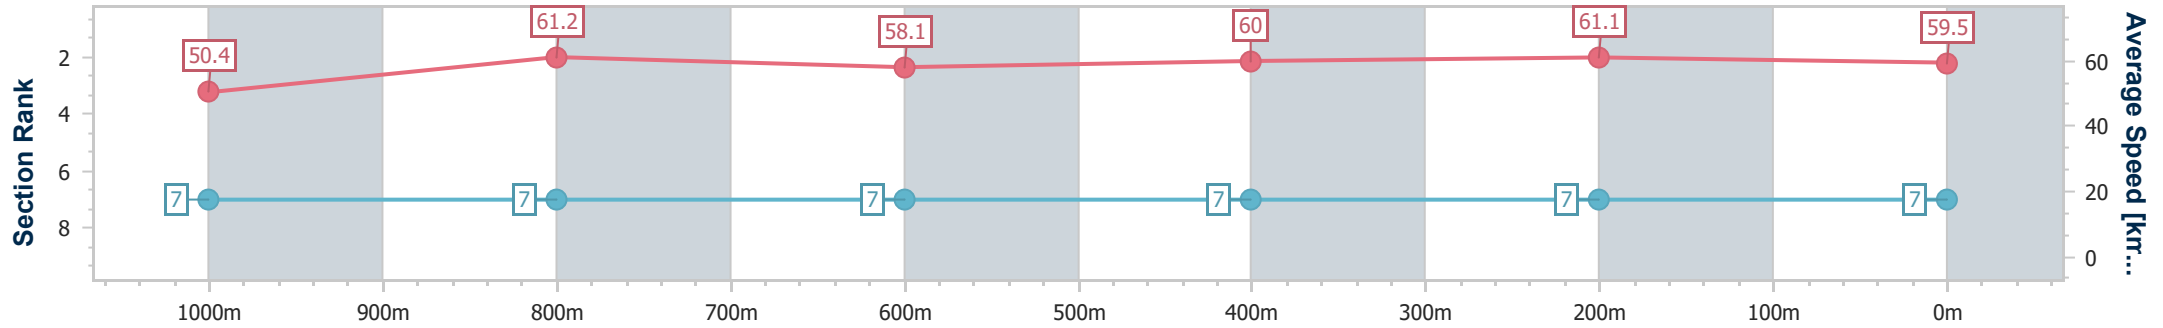

Horse/Jockey Name	Nasiron
Final Rank	7
Fastest Section Time (Section)	0:11.76 (400m)
Top Speed [km/h] (Section)	63.0 (1000m)
Race State	Finished

Ipswich QLD Professional
Race 2: GREAT NORTHERN QTIS Two-Year-Old Maiden Plate - 1200m

05 February 2025 - 14:48

Track Rating: Soft 6, Weather: Overcast, Rail Position: +3.5m Entire

Section	Overall	1000m	800m	600m	400m	200m
Section Times	1:14.36 [7] (0:14.31)	1:00.05 [7] (0:11.80)	0:48.25 [7] (0:12.37)	0:35.88 [7] (0:11.99)	0:23.89 [7] (0:11.76)	0:12.13 [7] (0:12.13)
Average Speed [km/h]	50.4	61.2	58.1	60.0	61.1	59.5
Top Speed [km/h]	61.9	63.0	59.3	60.9	61.7	61.5
Avg. Dist. to Rail [m]	5.0	1.1	0.3	0.5	0.5	1.1
Avg. Stride Freq. [Hz]	2.4	2.5	2.4	2.4	2.5	2.4
Avg. Stride Length [m]	5.8	6.8	6.7	6.8	6.9	6.8

- [ ] Ranking at each section and finish
- -.-.- No data available at this section
- NA No data available