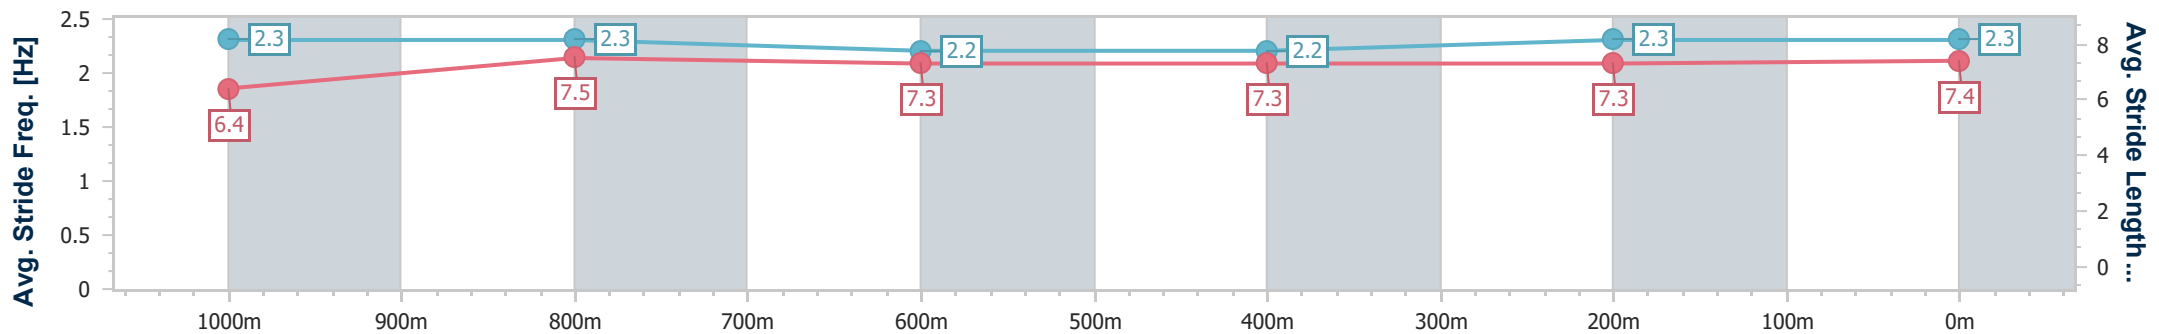

Horse/Jockey Name	Deceitful Miss
Final Rank	1
Fastest Section Time (Section)	0:11.34 (400m)
Top Speed [km/h] (Section)	64.8 (400m)
Race State	Finished

Ipswich QLD Professional
Race 2: GREAT NORTHERN QTIS Two-Year-Old Maiden Plate - 1200m

05 February 2025 - 14:48

Track Rating: Soft 6, Weather: Overcast, Rail Position: +3.5m Entire

Section	Overall	1000m	800m	600m	400m	200m
Section Times	1:12.83 [1] (0:14.07)	0:58.76 [6] (0:11.81)	0:46.95 [6] (0:12.21)	0:34.74 [6] (0:11.99)	0:22.75 [5] (0:11.34)	0:11.41 [2] (0:11.41)
Average Speed [km/h]	51.0	61.2	58.6	59.7	62.9	63.1
Top Speed [km/h]	61.9	63.4	59.9	61.8	64.8	64.7
Avg. Dist. to Rail [m]	4.9	0.8	1.2	1.5	1.7	0.4
Avg. Stride Freq. [Hz]	2.3	2.3	2.2	2.2	2.3	2.3
Avg. Stride Length [m]	6.4	7.5	7.3	7.3	7.3	7.4

- [ ] Ranking at each section and finish
- -.-.- No data available at this section
- NA No data available