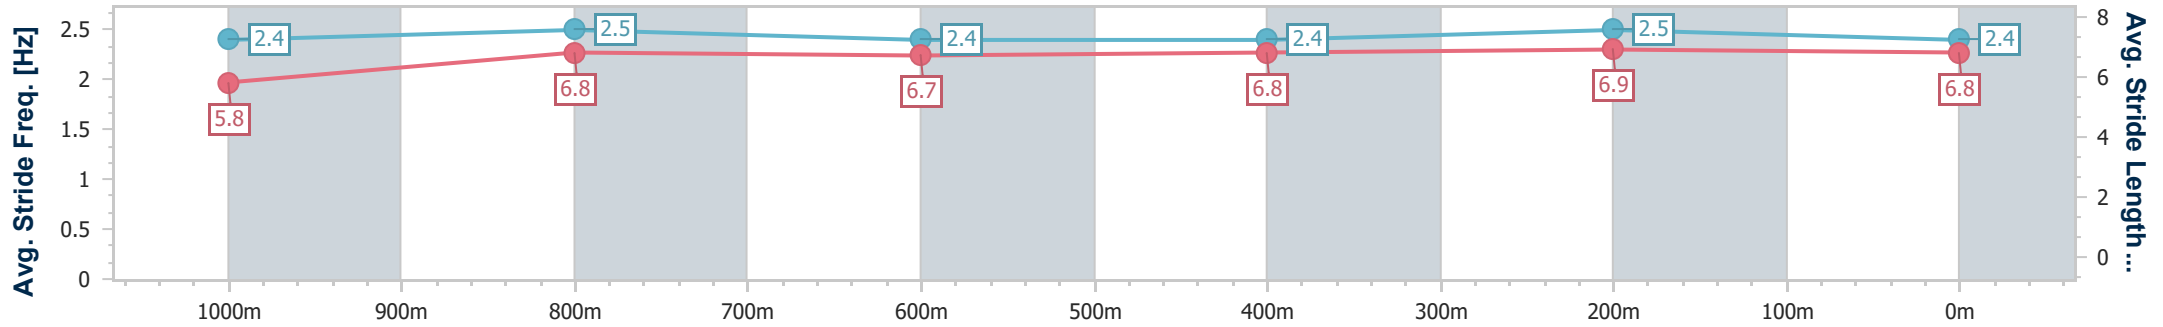

- [ ] Ranking at each section and finish
- .-.- No data available at this section
- NA No data available

|                                |                |
|--------------------------------|----------------|
| Horse/Jockey Name              | Nasiron        |
| Final Rank                     | 7              |
| Fastest Section Time (Section) | 0:11.76 (400m) |
| Top Speed [km/h] (Section)     | 63.0 (1000m)   |
| Race State                     | Finished       |

- [ ] Ranking at each section and finish
- .-.- No data available at this section
- NA No data available