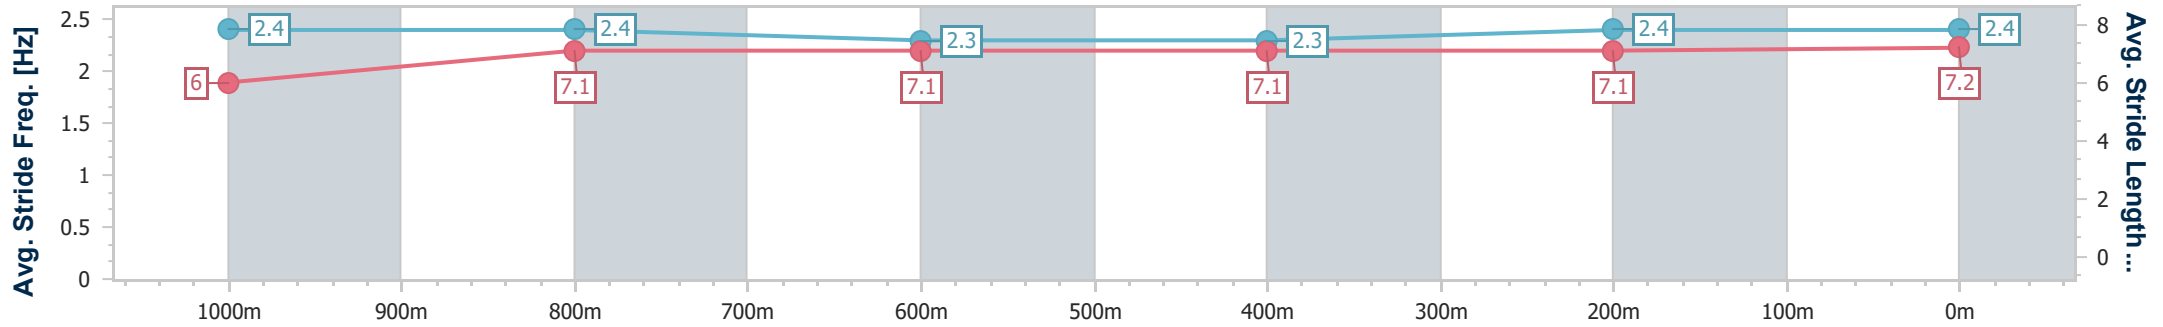

Horse/Jockey Name	Nottingham Prince
Final Rank	4
Fastest Section Time (Section)	0:11.78 (400m)
Top Speed [km/h] (Section)	63.8 (Overall)
Race State	Finished

Ipswich QLD Professional
Race 2: GREAT NORTHERN QTIS Two-Year-Old Maiden Plate - 1200m

05 February 2025 - 14:48

Track Rating: Soft 6, Weather: Overcast, Rail Position: +3.5m Entire

Section	Overall	1000m	800m	600m	400m	200m
Section Times	1:13.52 [4] (0:13.78)	0:59.74 [3] (0:11.88)	0:47.86 [3] (0:12.20)	0:35.66 [4] (0:12.06)	0:23.60 [4] (0:11.78)	0:11.82 [4] (0:11.82)
Average Speed [km/h]	52.2	60.7	59.2	59.6	61.2	60.8
Top Speed [km/h]	63.8	62.9	59.9	61.5	62.3	62.6
Avg. Dist. to Rail [m]	6.6	1.6	0.4	0.4	1.0	2.5
Avg. Stride Freq. [Hz]	2.4	2.4	2.3	2.3	2.4	2.4
Avg. Stride Length [m]	6.0	7.1	7.1	7.1	7.1	7.2

- [ ] Ranking at each section and finish
- -.-.- No data available at this section
- NA No data available