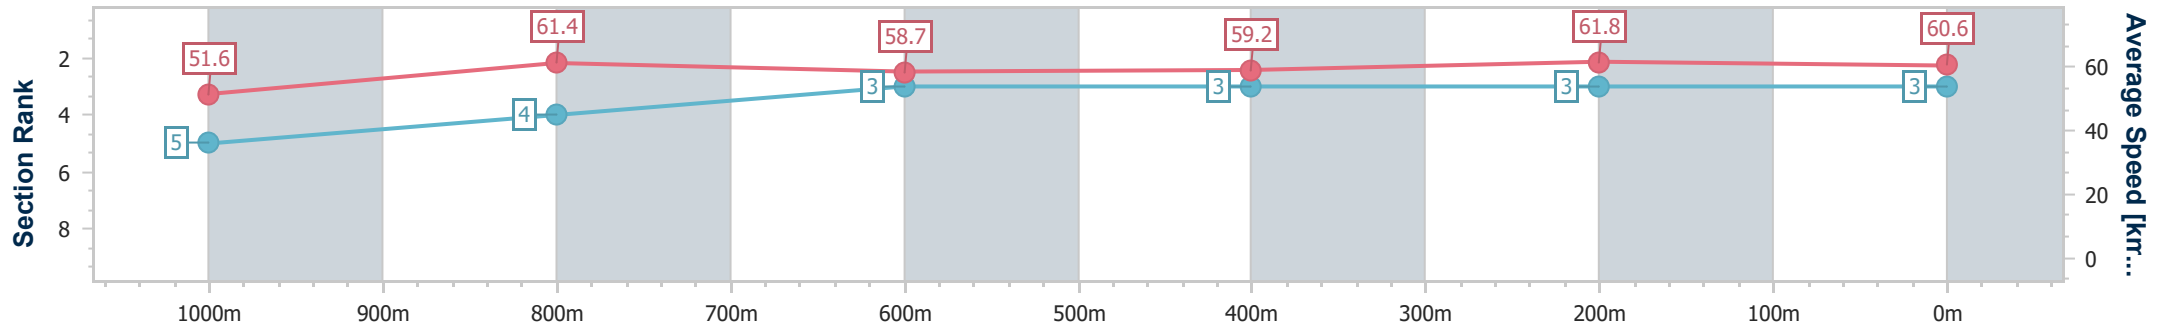

Horse/Jockey Name	Australasia
Final Rank	3
Fastest Section Time (Section)	0:11.62 (400m)
Top Speed [km/h] (Section)	65.5 (Overall)
Race State	Finished

Ipswich QLD Professional
Race 2: GREAT NORTHERN QTIS Two-Year-Old Maiden Plate - 1200m

05 February 2025 - 14:48

Track Rating: Soft 6, Weather: Overcast, Rail Position: +3.5m Entire

Section	Overall	1000m	800m	600m	400m	200m
Section Times	1:13.32 [3] (0:13.97)	0:59.35 [5] (0:11.69)	0:47.66 [4] (0:12.12)	0:35.54 [3] (0:12.05)	0:23.49 [3] (0:11.62)	0:11.87 [3] (0:11.87)
Average Speed [km/h]	51.6	61.4	58.7	59.2	61.8	60.6
Top Speed [km/h]	65.5	64.7	59.9	60.6	62.6	62.3
Avg. Dist. to Rail [m]	1.5	1.8	2.4	2.0	0.9	1.1
Avg. Stride Freq. [Hz]	2.3	2.3	2.2	2.2	2.3	2.3
Avg. Stride Length [m]	6.2	7.5	7.5	7.4	7.4	7.4

- [ ] Ranking at each section and finish
- -.-.- No data available at this section
- NA No data available