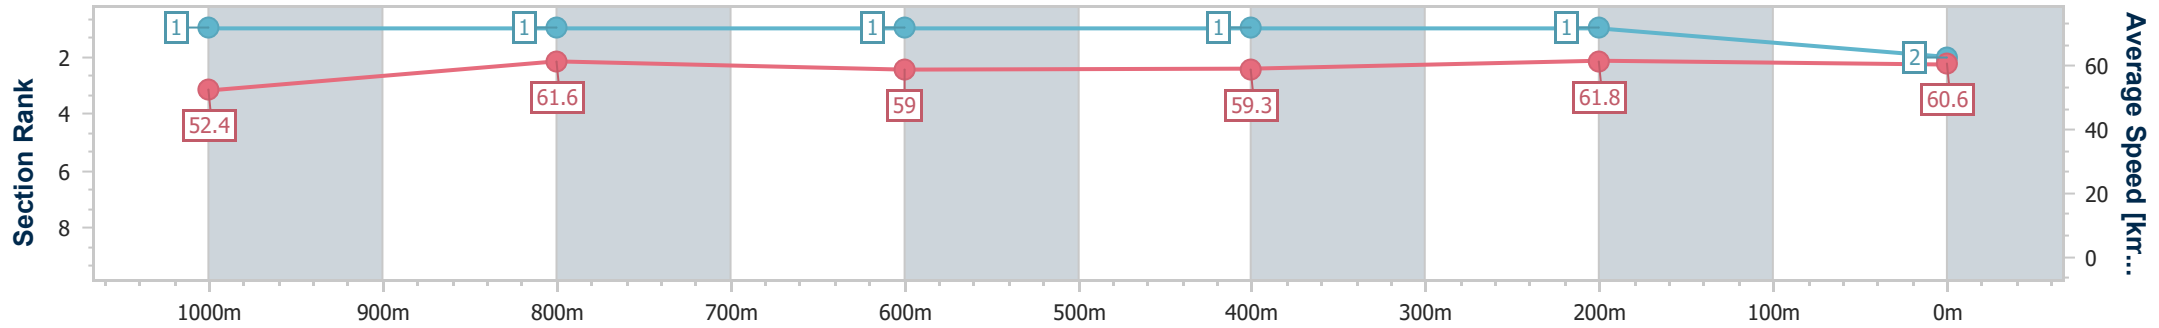

Horse/Jockey Name	Cool Moon
Final Rank	2
Fastest Section Time (Section)	0:11.59 (400m)
Top Speed [km/h] (Section)	65.4 (Overall)
Race State	Finished

Ipswich QLD Professional
Race 2: GREAT NORTHERN QTIS Two-Year-Old Maiden Plate - 1200m

05 February 2025 - 14:48

Track Rating: Soft 6, Weather: Overcast, Rail Position: +3.5m Entire

Section	Overall	1000m	800m	600m	400m	200m
Section Times	1:13.02 [2] (0:13.71)	0:59.31 [1] (0:11.71)	0:47.60 [1] (0:12.10)	0:35.50 [1] (0:12.06)	0:23.44 [1] (0:11.59)	0:11.85 [1] (0:11.85)
Average Speed [km/h]	52.4	61.6	59.0	59.3	61.8	60.6
Top Speed [km/h]	65.4	65.0	59.6	60.3	63.0	62.8
Avg. Dist. to Rail [m]	0.8	0.8	1.9	1.7	1.5	1.1
Avg. Stride Freq. [Hz]	2.3	2.3	2.3	2.3	2.3	2.3
Avg. Stride Length [m]	6.4	7.4	7.2	7.3	7.3	7.2

- [ ] Ranking at each section and finish
- -.-.- No data available at this section
- NA No data available