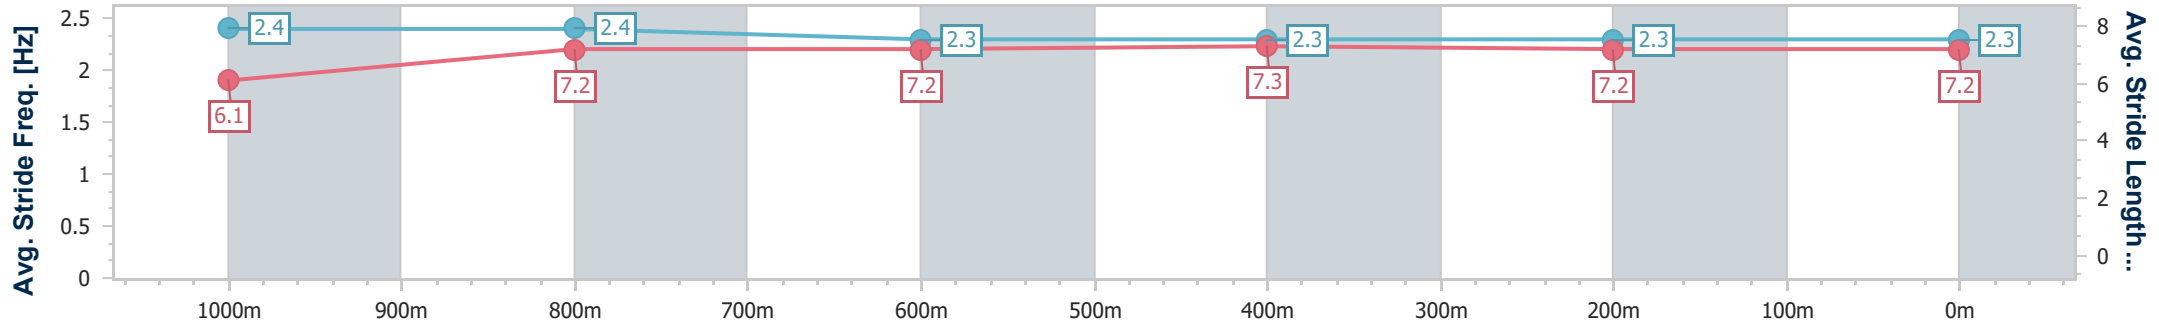

Horse/Jockey Name	Making Eyes
Final Rank	5
Fastest Section Time (Section)	0:11.75 (1000m)
Top Speed [km/h] (Section)	64.2 (1000m)
Race State	Finished

Ipswich QLD Professional
Race 2: GREAT NORTHERN QTIS Two-Year-Old Maiden Plate - 1200m

05 February 2025 - 14:48

Track Rating: Soft 6, Weather: Overcast, Rail Position: +3.5m Entire

Section	Overall	1000m	800m	600m	400m	200m
Section Times	1:13.91 [5] (0:13.73)	1:00.18 [2] (0:11.75)	0:48.43 [2] (0:12.16)	0:36.27 [2] (0:12.10)	0:24.17 [2] (0:11.98)	0:12.19 [5] (0:12.19)
Average Speed [km/h]	52.4	61.5	59.0	59.3	60.0	59.1
Top Speed [km/h]	64.2	64.2	59.5	60.4	60.6	60.0
Avg. Dist. to Rail [m]	3.2	0.6	0.9	1.1	1.2	0.7
Avg. Stride Freq. [Hz]	2.4	2.4	2.3	2.3	2.3	2.3
Avg. Stride Length [m]	6.1	7.2	7.2	7.3	7.2	7.2

- [ ] Ranking at each section and finish
- -.-.- No data available at this section
- NA No data available